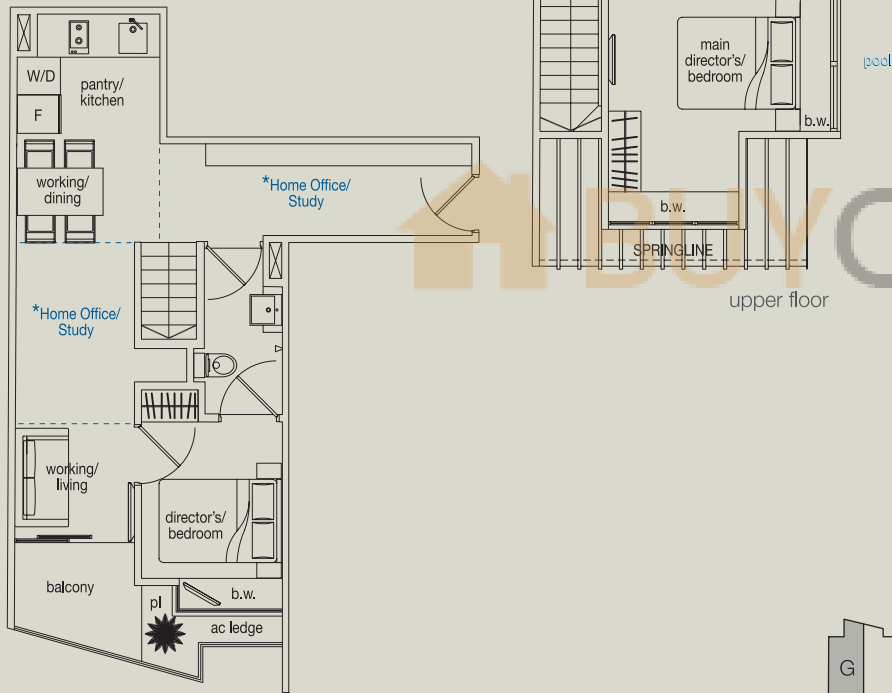

Pool Access

Pool Access

P E N T H O U S E

Ph H
818 sq ft
2+1* bdrm
 #05-08

Pool Access

to pool
 upper floor

Ph I
872 sq ft
2+1* bdrm
 #05-09

Pool Access