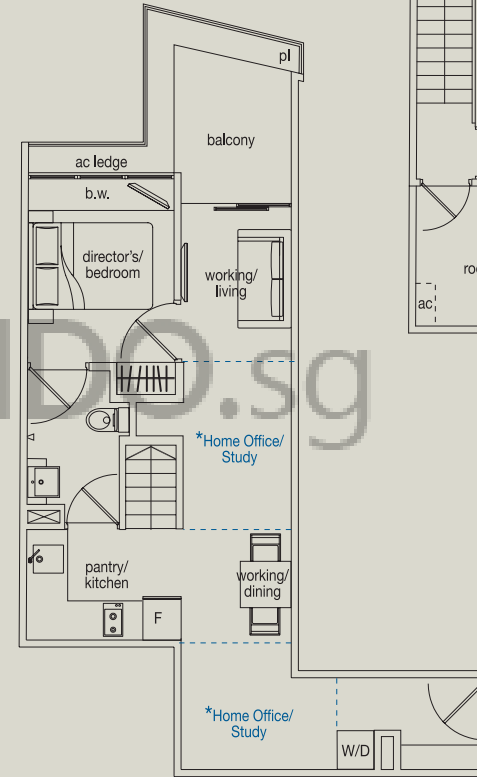

P E N T H O U S E

Ph A
850 sq ft
2+1 bdrm
 #05-01

Pool Access

Ph B
872 sq ft
2+1* bdrm
 #05-02

Pool Access

upper floor

upper floor

BUYCONDO.SG

P E N T H O U S E

Ph C
 452 sq ft
 1+1+1* bdrm
 #05-03

Ph D
 452 sq ft
 1+1+1* bdrm
 #05-04

Ph E
 388 sq ft
 1+1* bdrm
 #05-05

BUYCONDO.sg

P E N T H O U S E

Ph F
840 sq ft
2+1* bdrm
 #05-06

Ph G
915 sq ft
2+1* bdrm
 #05-07

Pool Access

Pool Access

P E N T H O U S E

Ph H
818 sq ft
2+1* bdrm
 #05-08

Pool Access

to pool
 upper floor

Ph I
872 sq ft
2+1* bdrm
 #05-09

Pool Access