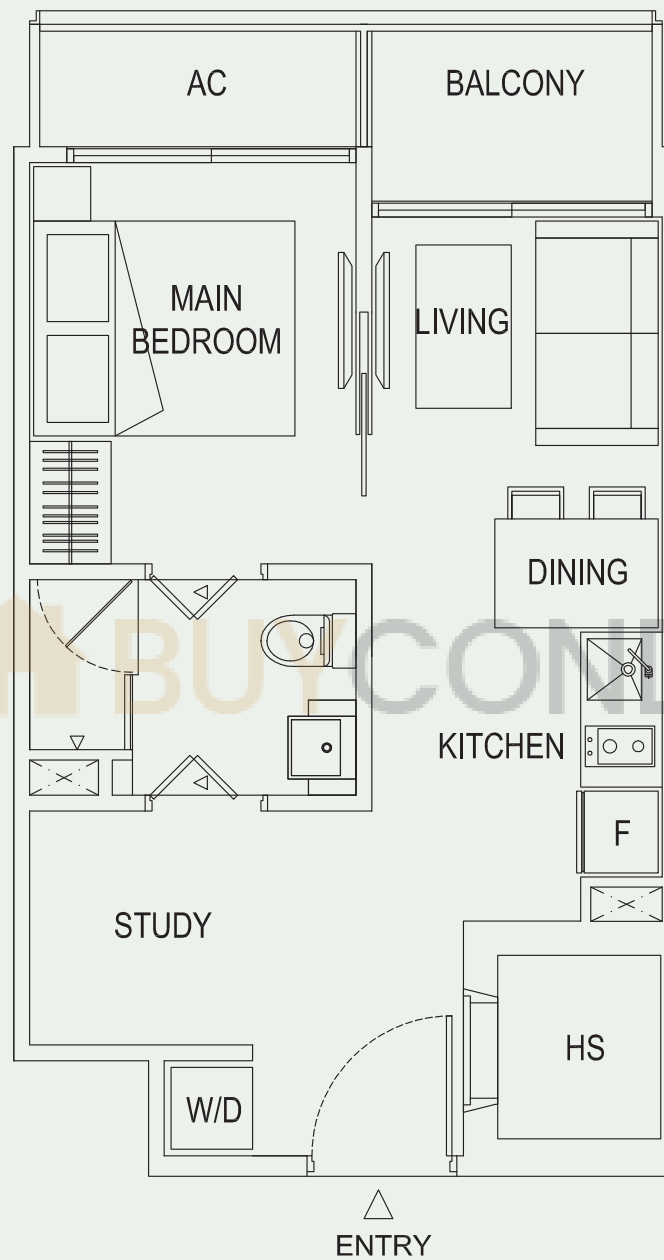

#02-02

#03-02

#04-02

#05-02

#06-02

#07-02

#08-02

Area inclusive of Balcony and A/C Ledge.

#07-06

#08-06

Area inclusive of Balcony and A/C Ledge.

TYPE G

1+1 bdrm

40 sq m

431 sq ft

- #02-07
- #03-07
- #04-07
- #05-07
- #06-07
- #07-07
- #08-07

BUYCONDO.sg

Area inclusive of Balcony and A/C Ledge.

TYPE H

2 bdrm

47 sq m

506 sq ft

#02-08

#03-08