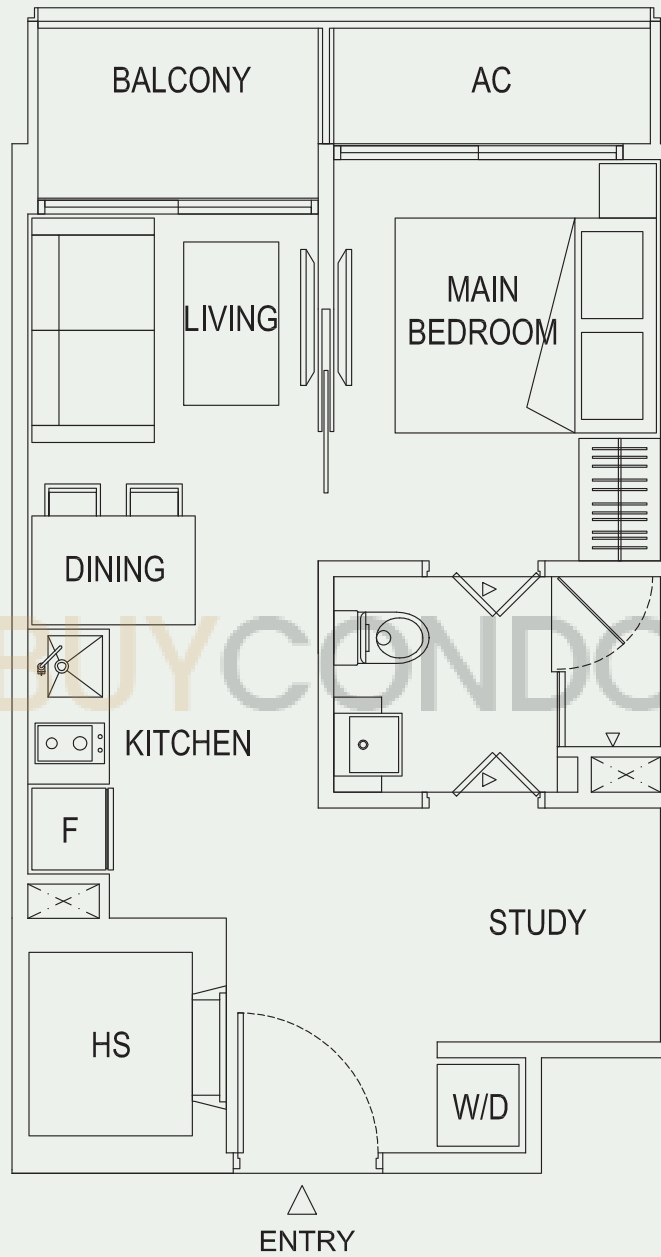

#02-02

#03-02

#04-02

#05-02

#06-02

#07-02

#08-02

Area inclusive of Balcony and A/C Ledge.

1+1 bdrm

40 sq m

431 sq ft

#02-06

#03-06

#04-06

#05-06

#06-06

#07-06

#08-06

Area inclusive of Balcony and A/C Ledge.

TYPE G

1+1 bdrm

40 sq m

431 sq ft

- #02-07
- #03-07
- #04-07
- #05-07
- #06-07
- #07-07
- #08-07