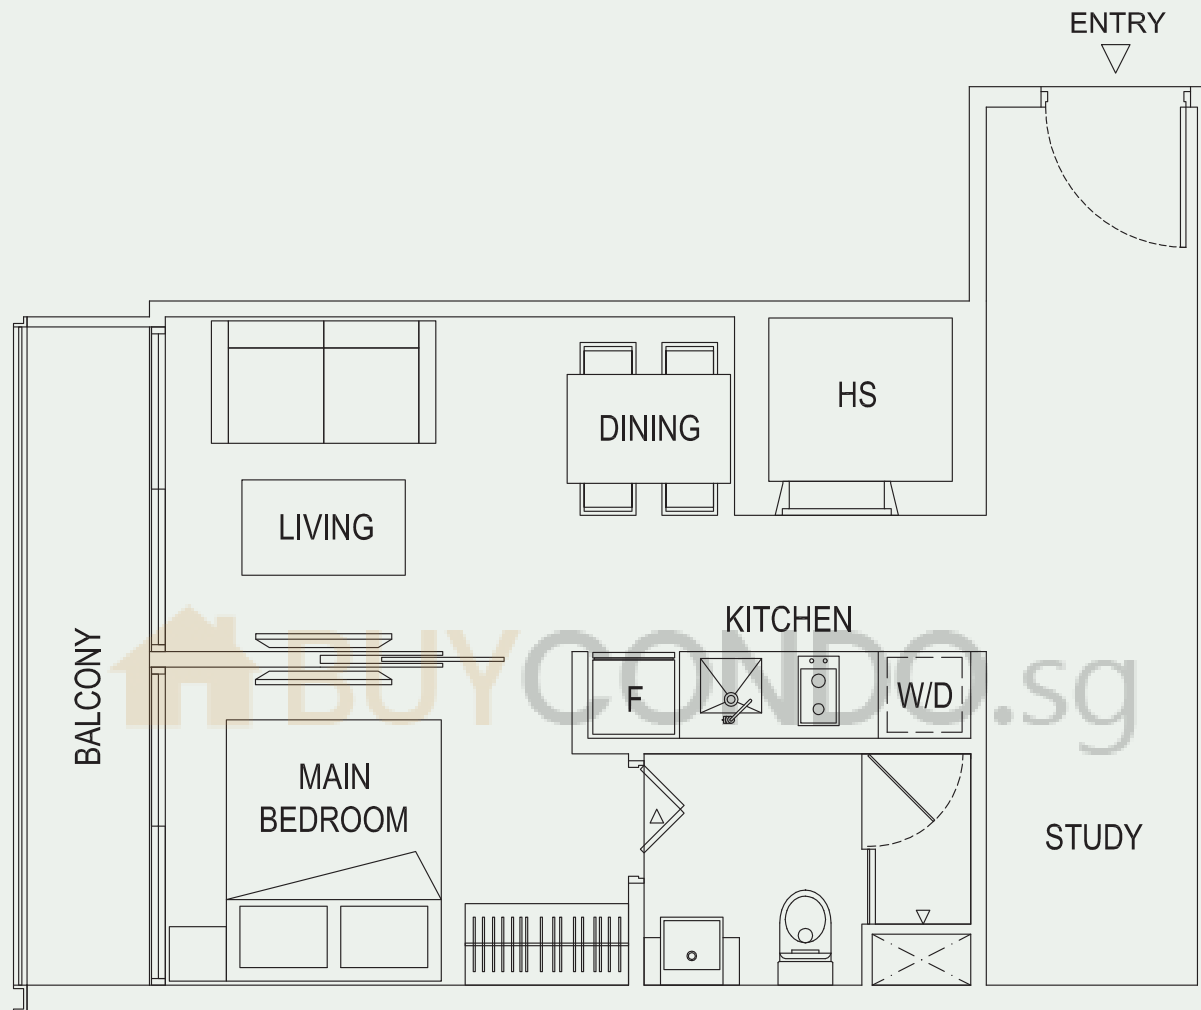

TYPE A

1+1 bdrm

49 sq m

527 sq ft

#02-01

#03-01

#04-01

#05-01

#06-01

#07-01

#08-01

Area inclusive of Balcony and A/C Ledge.

TYPE B

1 bdrm

39 sq m

420 sq ft

#02-02

#03-02

#04-02

#05-02

#06-02

#07-02

#08-02

Area inclusive of Balcony and A/C Ledge.

45 sq m

484 sq ft

#02-04

#03-04

#04-04

#05-04

#06-04

#07-04