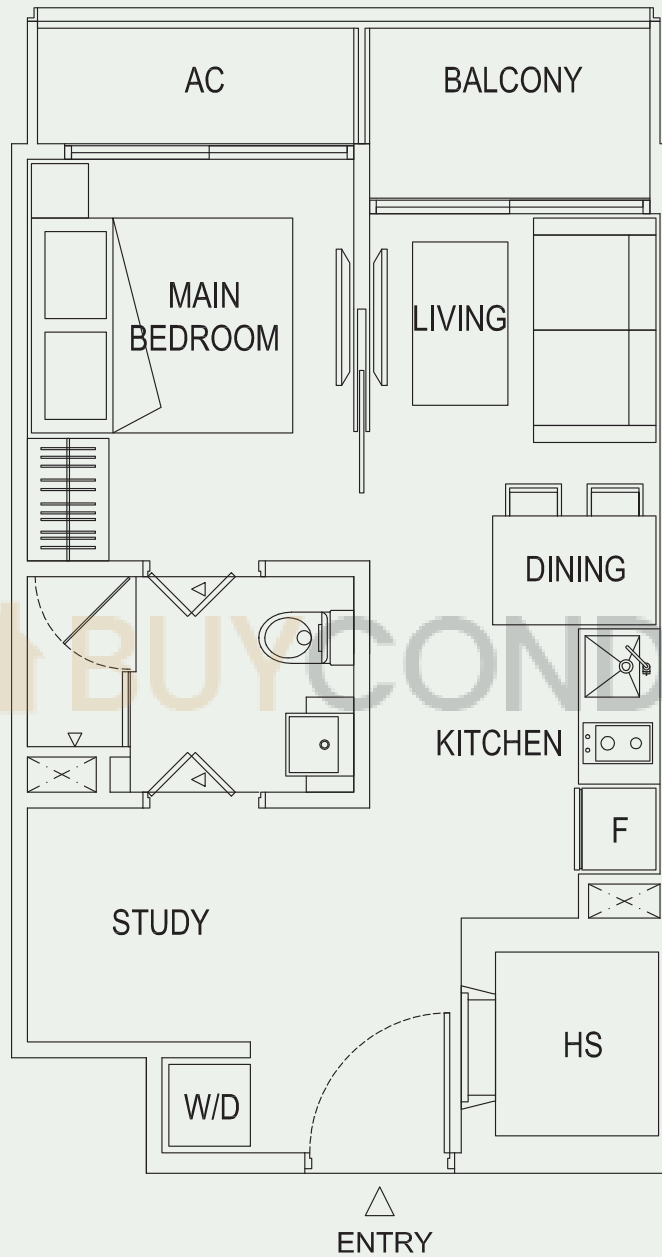

#02-02

#03-02

#04-02

#05-02

#06-02

#07-02

#08-02

Area inclusive of Balcony and A/C Ledge.

45 sq m

484 sq ft

#02-04

#03-04

#04-04

#05-04

#06-04

#07-04

#08-04

Area inclusive of Balcony and A/C Ledge.

TYPE E

1+1 bdrm

40 sq m

431 sq ft

#02-05

#03-05

#04-05

#05-05

#06-05

#07-05

#08-05

BUYCONDO.sg

Area inclusive of Balcony and A/C Ledge.

TYPE F