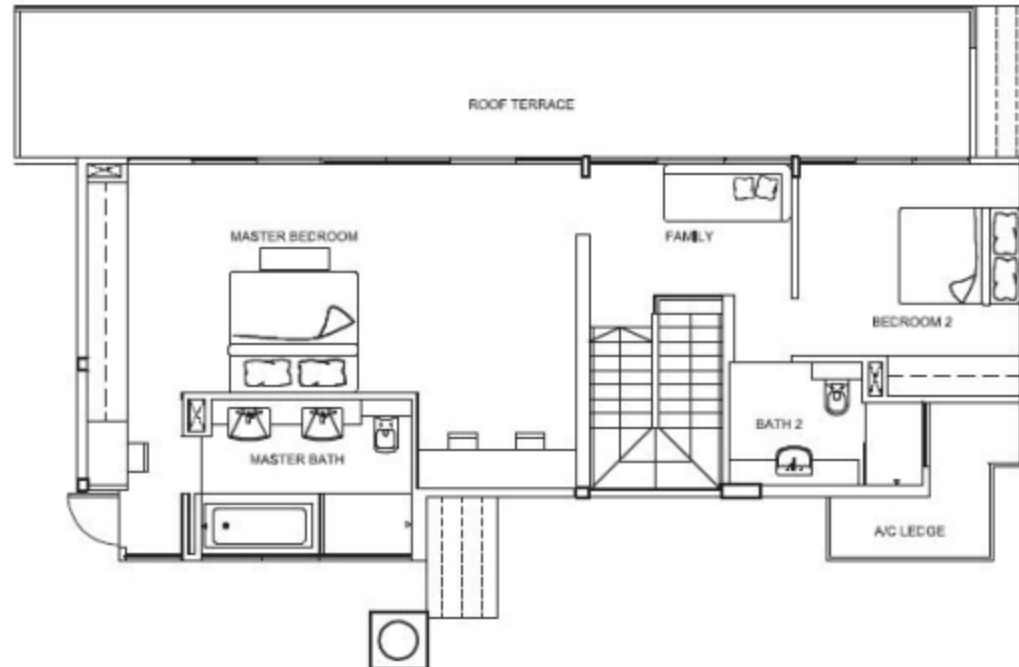

BUYCONDO.sg

Type D3

5-Bedroom Penthouse

285 sq m / 3068 sq ft

 LOWER LEVEL

UPPER LEVEL