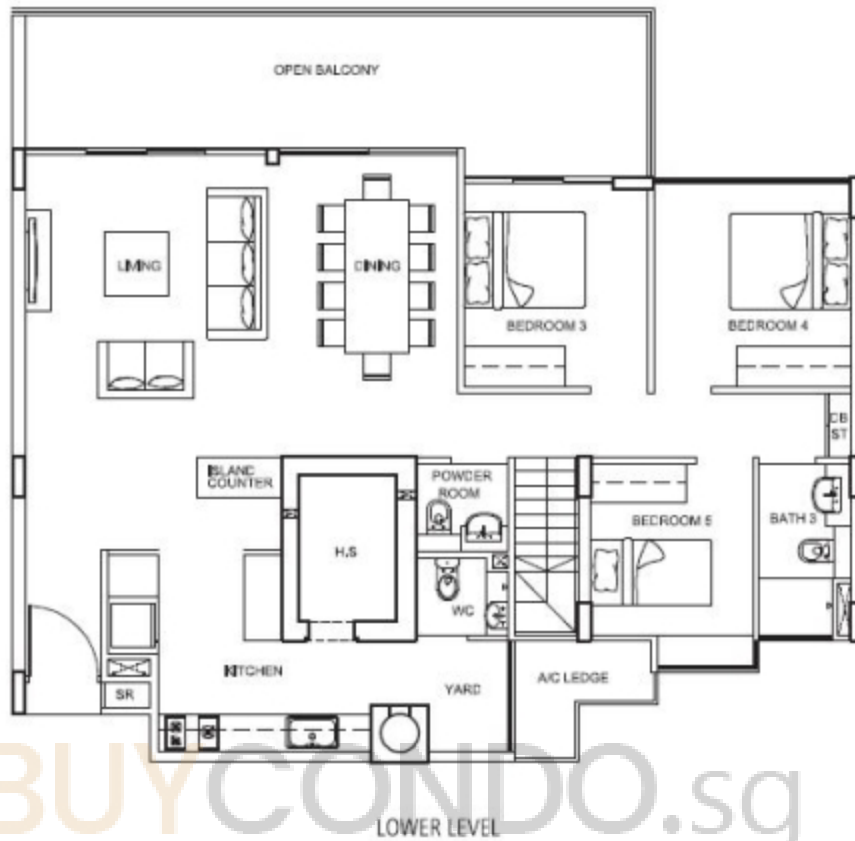

181 sq m / 1948 sq ft

 LOWER LEVEL

UPPER LEVEL

Type D2

5-Bedroom Penthouse

233 sq m / 2508 sq ft

LOWER LEVEL

UPPER LEVEL

BUYCONDO.sg

Type D2a

5-Bedroom Penthouse

242 sq m / 2605 sq ft

BUYCONDO.sg

Type D2b

5-Bedroom Penthouse

245 sq m / 2637 sq ft