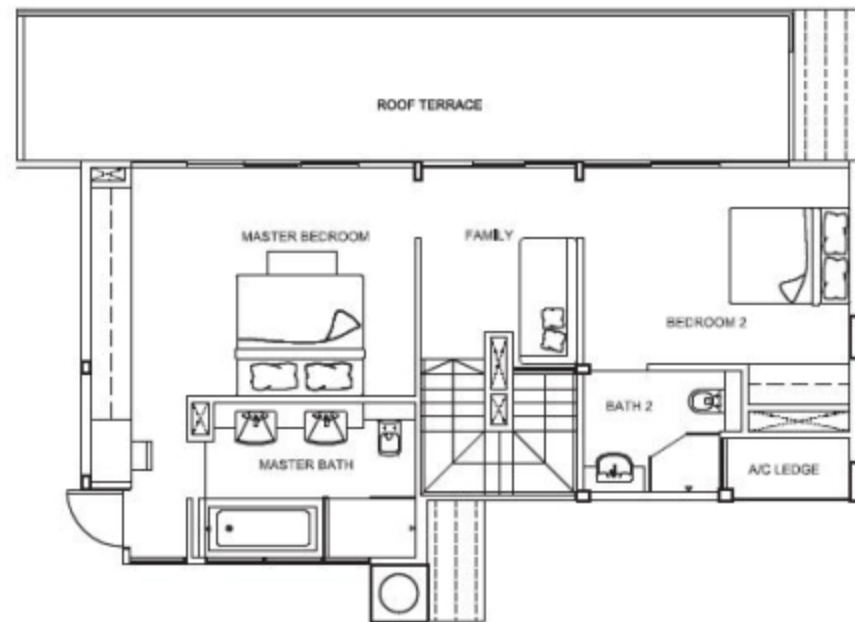

181 sq m / 1948 sq ft

 LOWER LEVEL

UPPER LEVEL

Type D2

5-Bedroom Penthouse

233 sq m / 2508 sq ft

LOWER LEVEL

UPPER LEVEL

BUYCONDO.sg

Type D2a

5-Bedroom Penthouse

242 sq m / 2605 sq ft

BUYCONDO.sg

Type D2b

5-Bedroom Penthouse

245 sq m / 2637 sq ft