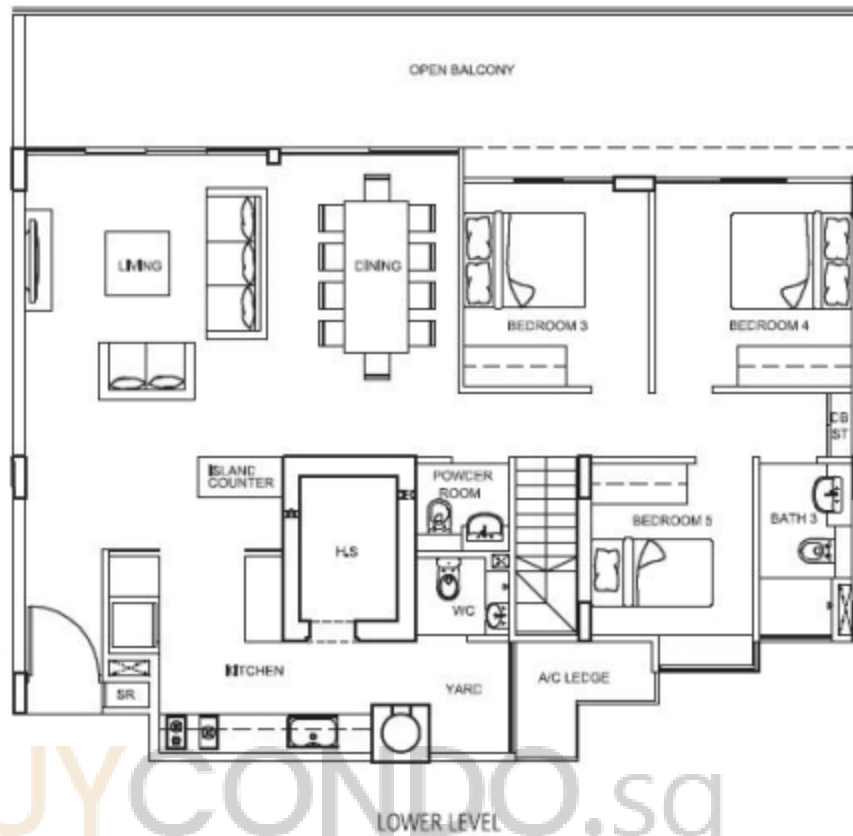

181 sq m / 1948 sq ft

 LOWER LEVEL

UPPER LEVEL

Type D2

5-Bedroom Penthouse

233 sq m / 2508 sq ft

LOWER LEVEL

UPPER LEVEL

BUYCONDO.sg

Type D2a

5-Bedroom Penthouse

242 sq m / 2605 sq ft

BUYCONDO.sg

Type D2b

5-Bedroom Penthouse

245 sq m / 2637 sq ft

BUYCONDO.sg

Type D3

5-Bedroom Penthouse

285 sq m / 3068 sq ft

 LOWER LEVEL

UPPER LEVEL