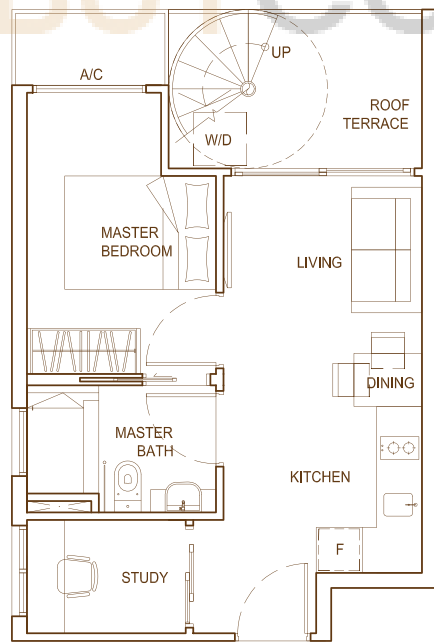

# PENTHOUSE

Type **E3-P**

1+1 bdrm • 89 sq m / 958 sq ft

#05-03

UPPER LEVEL

LOWER LEVEL

BUYCONDO.sg