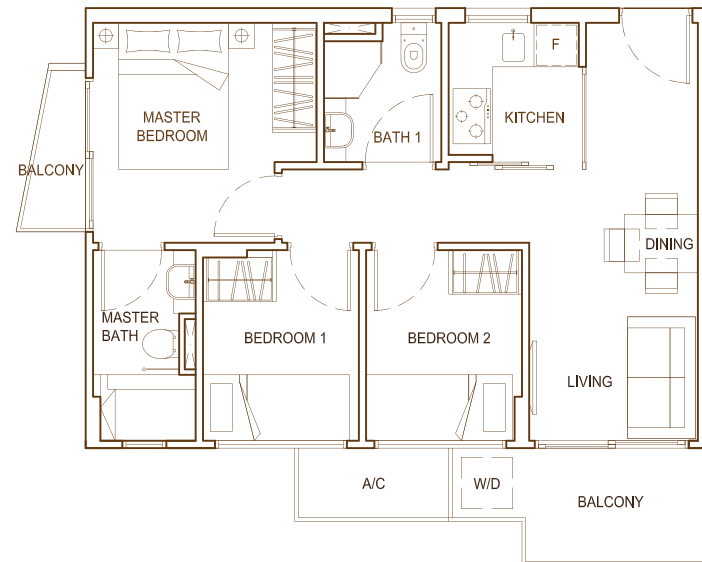

Type **A1-G**

3 bdrm • 81 sq m / 872 sq ft

#01-01

Type **A1-2**

3 bdrm • 58 sq m / 624 sq ft

#02-01

#03-01

#04-01

Type **A2-G**

3 bdrm • 94 sq m / 1012 sq ft

#01-02

Keyplan for ground floor units.

Keyplan for 2nd, 3rd & 4th storey units.

Type **A2-2**

3 bdrm • 65 sq m / 700 sq ft

#02-02

#03-02

#04-02

Type **A3-2**

3 bdrm • 56 sq m / 603 sq ft

#02-06

#03-06

#04-06

Type **B1-2**