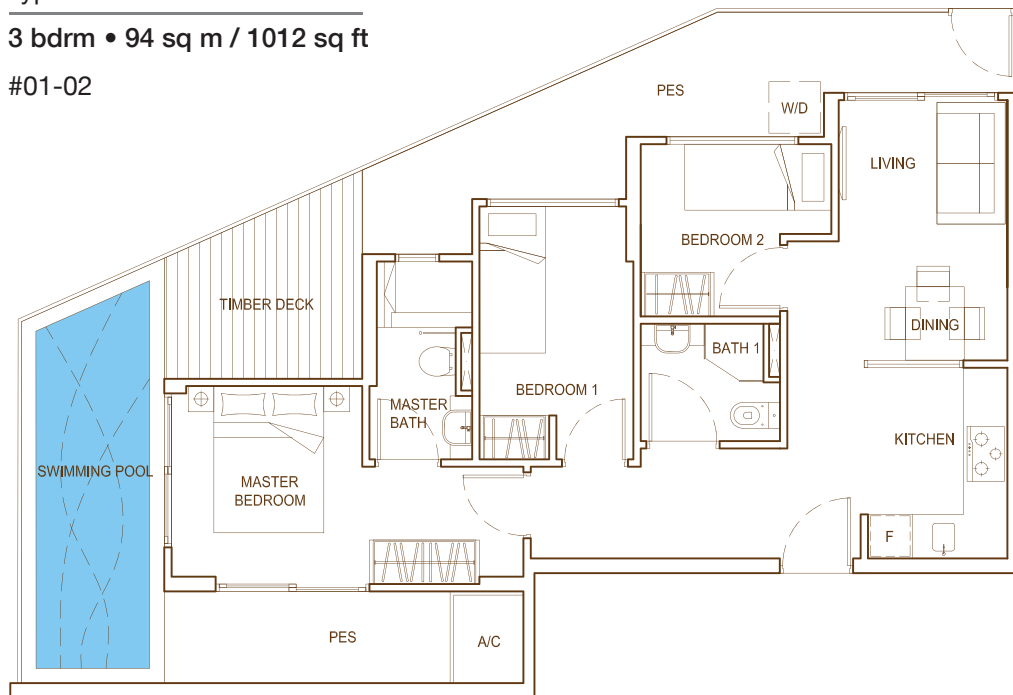

Type **A1-G**

3 bdrm • 81 sq m / 872 sq ft

#01-01

Type **A1-2**

3 bdrm • 58 sq m / 624 sq ft

#02-01

#03-01

#04-01

Type **A2-G**

3 bdrm • 94 sq m / 1012 sq ft

#01-02

Keyplan for ground floor units.

Keyplan for 2nd, 3rd & 4th storey units.

Type **A2-2**

3 bdrm • 65 sq m / 700 sq ft

#02-02

#03-02

#04-02

Type **A3-2**

3 bdrm • 56 sq m / 603 sq ft

#02-06

#03-06

#04-06

Type **B1-2**