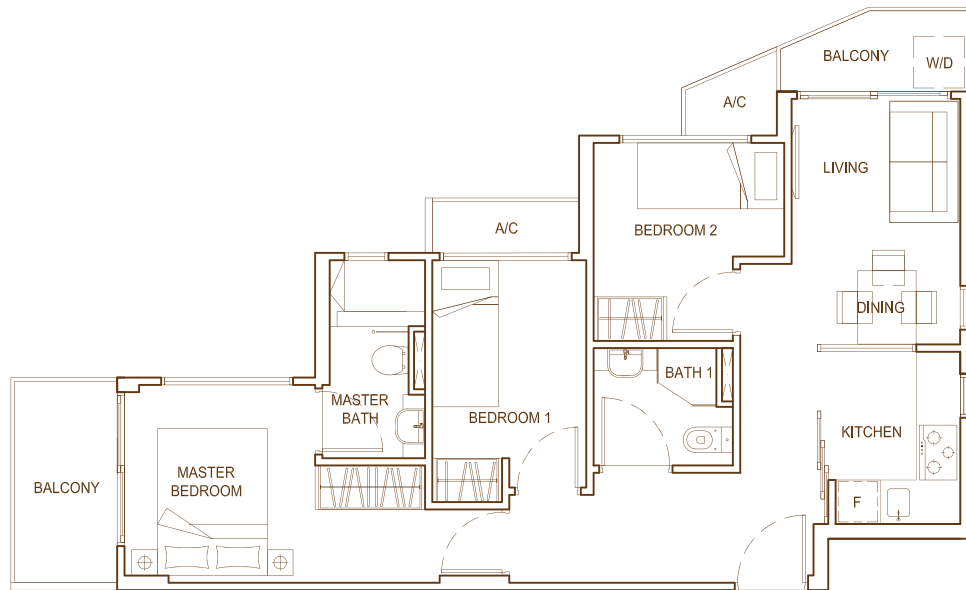

Type **A1-G**

3 bdrm • 81 sq m / 872 sq ft

#01-01

Type **A1-2**

3 bdrm • 58 sq m / 624 sq ft

#02-01

#03-01

#04-01

Type **A2-G**

3 bdrm • 94 sq m / 1012 sq ft

#01-02

Keyplan for ground floor units.

Keyplan for 2nd, 3rd & 4th storey units.

Type **A2-2**

3 bdrm • 65 sq m / 700 sq ft

#02-02

#03-02

#04-02

Type **A3-2**

3 bdrm • 56 sq m / 603 sq ft

#02-06

#03-06

#04-06

Type **B1-2**

1+G bdrm • 40 sq m / 431 sq ft

#02-03

#03-03

#04-03

#02-03

Type **B2-2**

1+1 bdrm • 40 sq m / 431 sq ft

#02-04