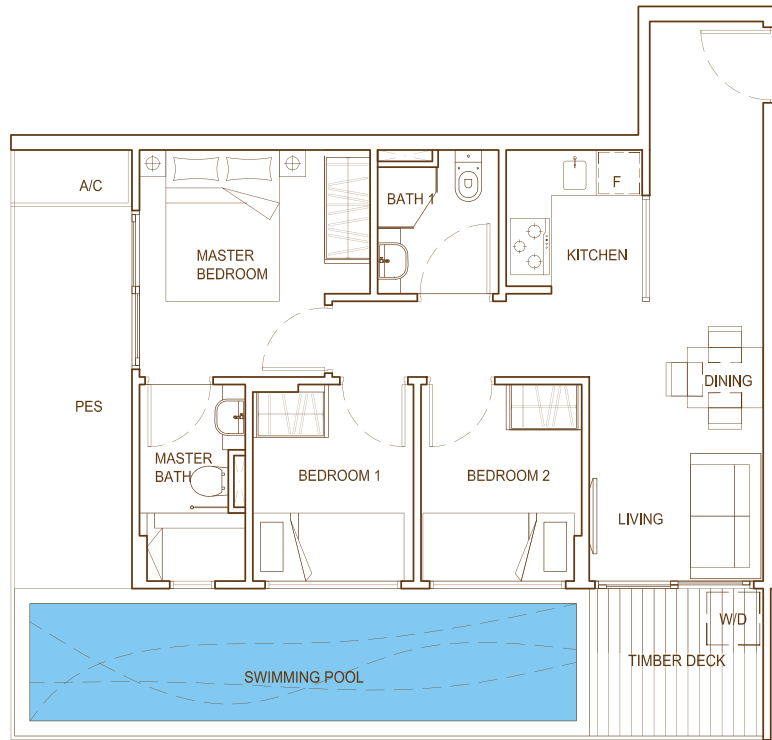

Type **A1-G**

3 bdrm • 81 sq m / 872 sq ft

#01-01

Type **A1-2**

3 bdrm • 58 sq m / 624 sq ft

#02-01

#03-01

#04-01

Type **A2-G**

3 bdrm • 94 sq m / 1012 sq ft

#01-02

Keyplan for ground floor units.

Keyplan for 2nd, 3rd & 4th storey units.

Type **A2-2**

3 bdrm • 65 sq m / 700 sq ft

#02-02

#03-02

#04-02

Type **A3-2**

3 bdrm • 56 sq m / 603 sq ft

#02-06

#03-06

#04-06

Type **B1-2**