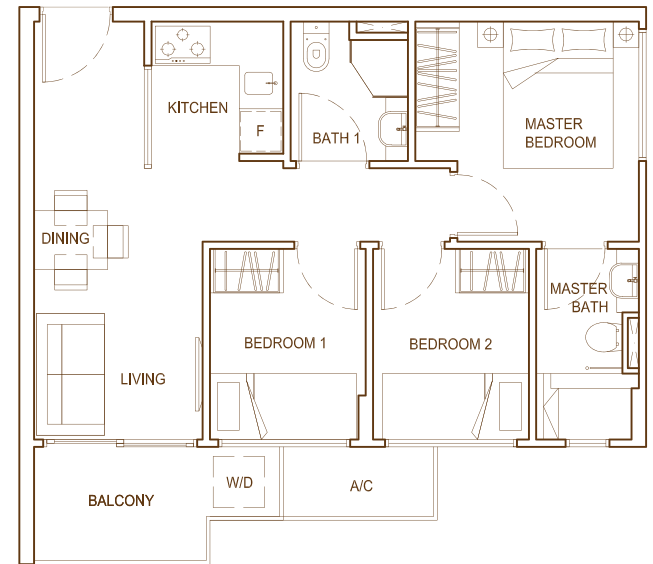

Type **A1-G**

3 bdrm • 81 sq m / 872 sq ft

#01-01

Type **A1-2**

3 bdrm • 58 sq m / 624 sq ft

#02-01

#03-01

#04-01

Type **A2-G**

3 bdrm • 94 sq m / 1012 sq ft

#01-02

Keyplan for ground floor units.

Keyplan for 2nd, 3rd & 4th storey units.

Type **A2-2**

3 bdrm • 65 sq m / 700 sq ft

#02-02

#03-02

#04-02

Type **A3-2**

3 bdrm • 56 sq m / 603 sq ft

#02-06

#03-06

#04-06

Type **B1-2**

1+G bdrm • 40 sq m / 431 sq ft

#02-03

#03-03

#04-03

#02-03

Type **B2-2**

1+1 bdrm • 40 sq m / 431 sq ft

#02-04