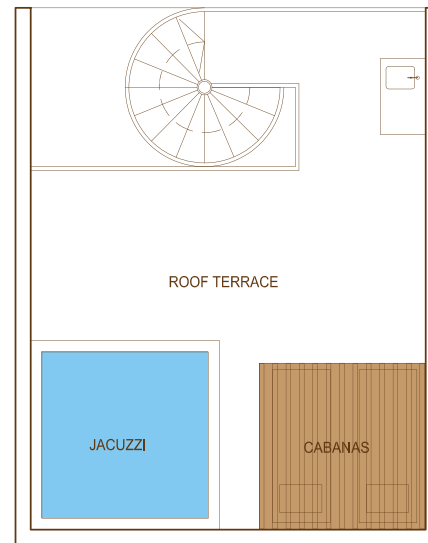

PENTHOUSE

Type E4-P

1+1 bdrm • 82 sq m / 883 sq ft

#05-04

UPPER LEVEL