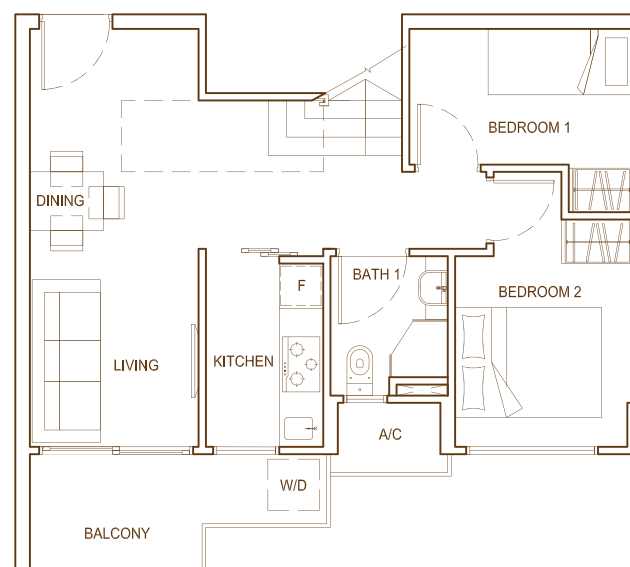

# PENTHOUSE

Type **E6-P**

3 bdrm • 95 sq m / 1023 sq ft

#05-06

UPPER LEVEL

BUYCONDO.sg

LOWER LEVEL