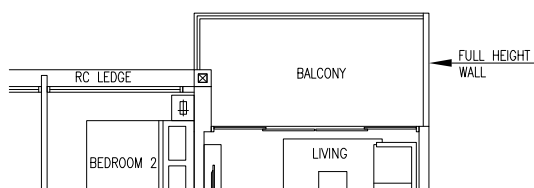

Type D1

106 sqm / 1141 sqft

- #03-31 to #11-31
- #02-34 to #10-34 (mirror)