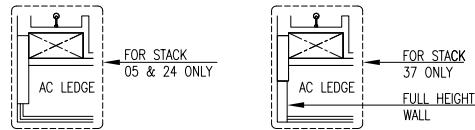

#01-05
#02-24 (mirror)
#01-37

Type C6L

112 sqm / 1206sqft

- #09-12 (mirror)
- #09-13
- #10-20 (mirror)
- #11-44 (mirror)
- #09-45
- #09-64 (mirror)

AC LEDGE VARIATION

Type C6L

112 sqm / 1206 sqft

- #09-05
- #12-24 (mirror)
- #11-37