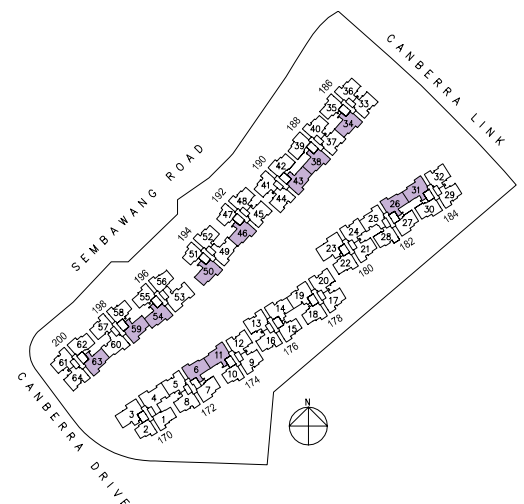

Type D1

106 sqm / 1141 sqft

- #03-31 to #11-31
- #02-34 to #10-34 (mirror)