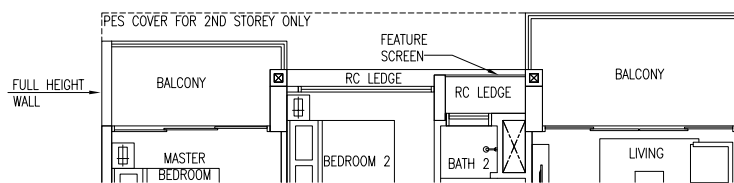

Type C6

95 sqm / 1023 sqft

#02-05, #05-05, #08-05
#03-24, #06-24, #09-24 (mirror)
#02-37, #05-37, #08-37