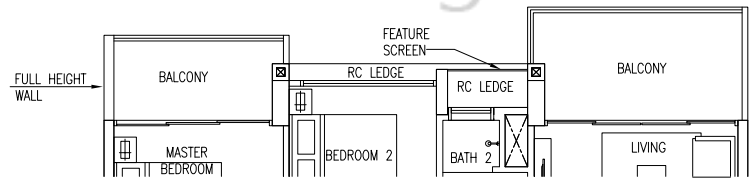

Type C6

95 sqm / 1023 sqft

#03-05, #04-05, #06-05, #07-05
#04-24, #05-24, #07-24, #08-24, #10-24, #11-24 (mirror)
#03-37, #04-37, #06-37, #07-37, #09-37, #10-37