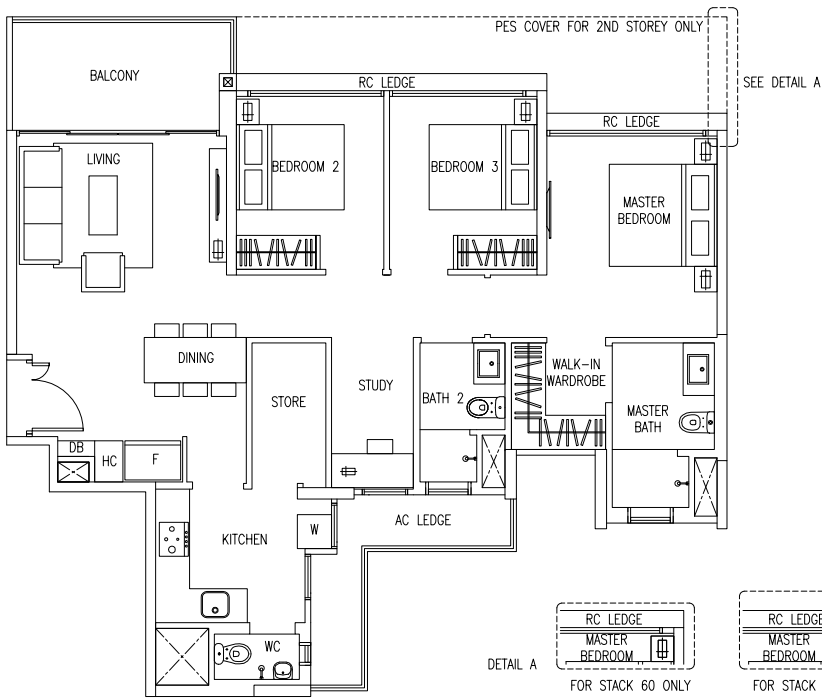

3-Bedroom CoSpace