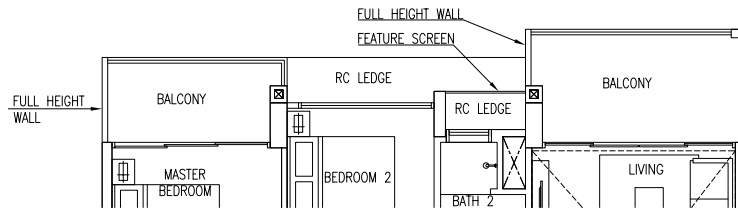

Type C6L

112 sqm / 1206 sqft

- #12-32 (mirror)
- #11-33