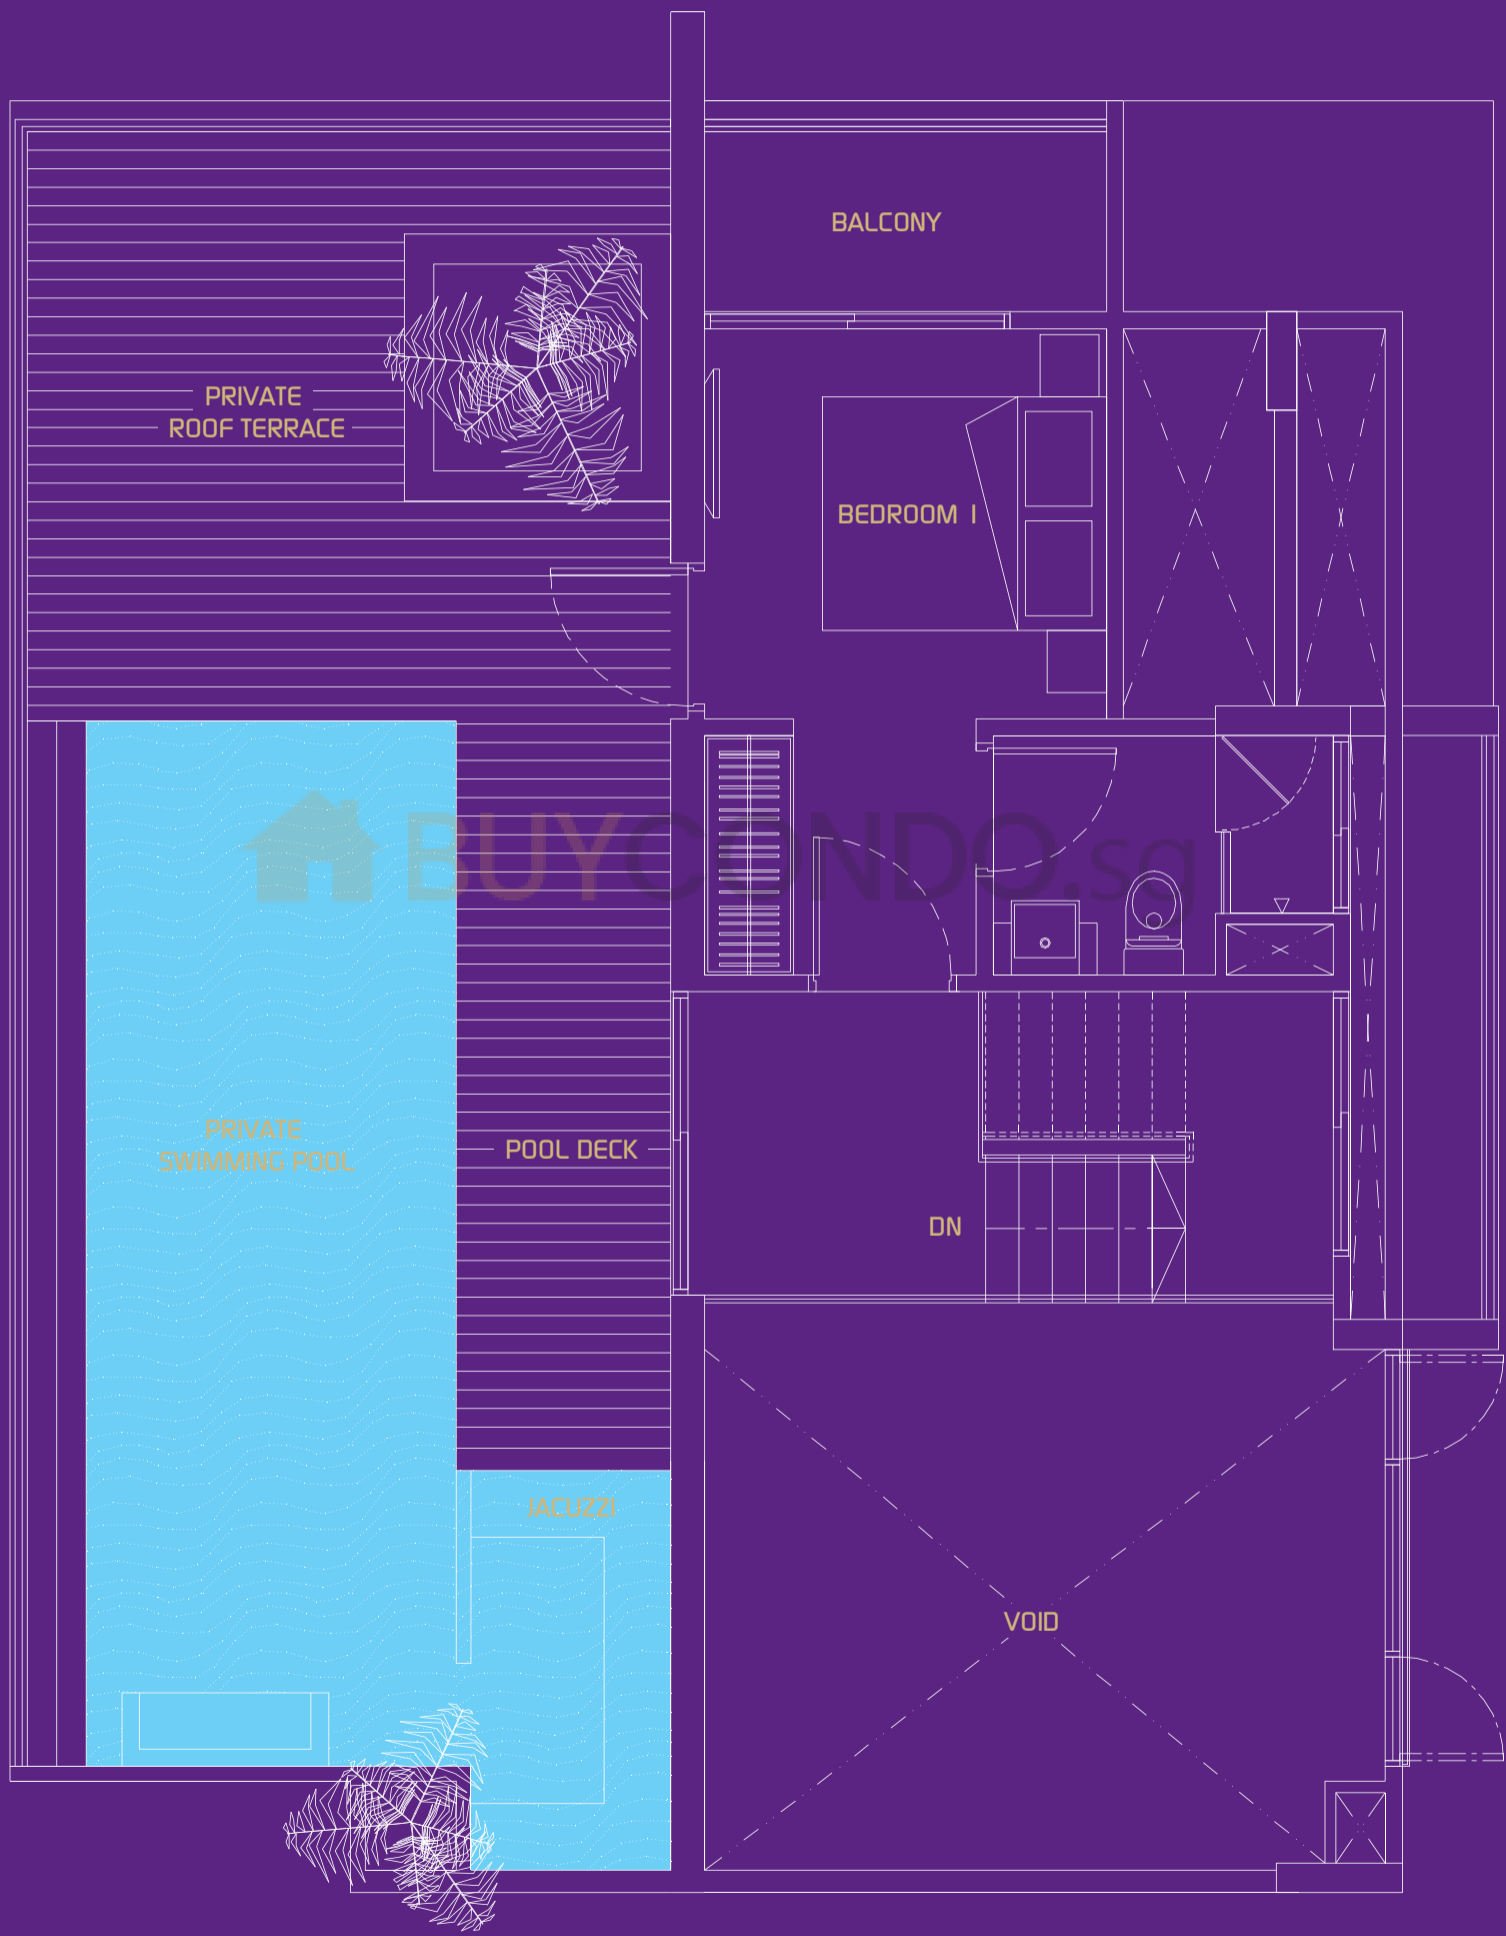

BUYCONDO.sg

PHB

2 Bedroom

157 sq m | 1690 sq ft (Inclusive of Balcony, Roof Terrace and AC Ledge)

#15 - 02

LOWER FLOOR

UPPER FLOOR

PHC

2 Bedroom

157 sq m | 1690 sq ft (Inclusive of Balcony, Roof Terrace and AC Ledge)

#15 - 03

LOWER FLOOR

UPPER FLOOR