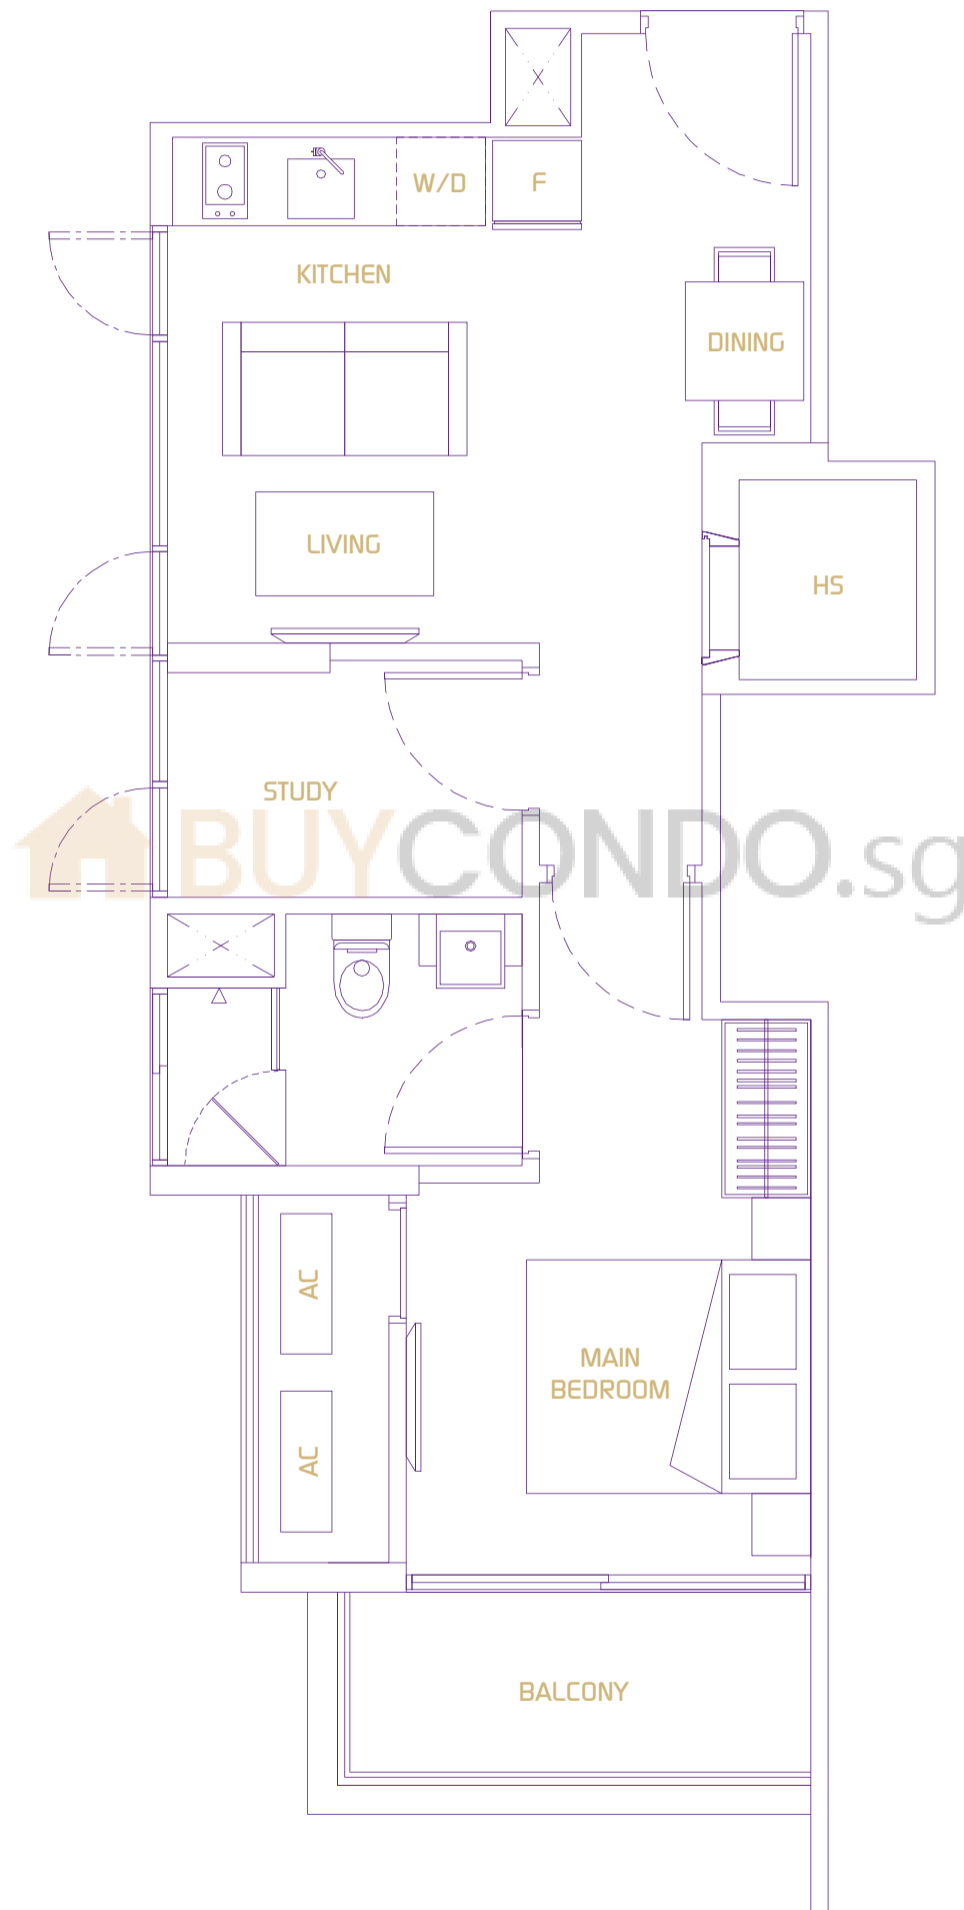

58 sq m / 624 sq ft (Inclusive of Balcony and AC Ledge)

#04 - 03

#05 - 03

#06 - 03

#07 - 03

#08 - 03

#09 - 03

#10 - 03

#11 - 03

#12 - 03

#13 - 03

#14 - 03

Type D I

1 + 1 Bedroom

(Inclusive of Balcony and AC Ledge) 48 sq m / 517 sq ft

- #04 - 04
- #05 - 04
- #06 - 04
- #07 - 04
- #08 - 04
- #09 - 04
- #10 - 04
- #11 - 04
- #12 - 04
- #13 - 04
- #14 - 04
- #15 - 04

BUYCONDO.sg

PHB

2 Bedroom

157 sq m | 1690 sq ft (Inclusive of Balcony, Roof Terrace and AC Ledge)

#15 - 02

LOWER FLOOR

UPPER FLOOR

PHC

2 Bedroom

157 sq m | 1690 sq ft (Inclusive of Balcony, Roof Terrace and AC Ledge)

#15 - 03

LOWER FLOOR

UPPER FLOOR