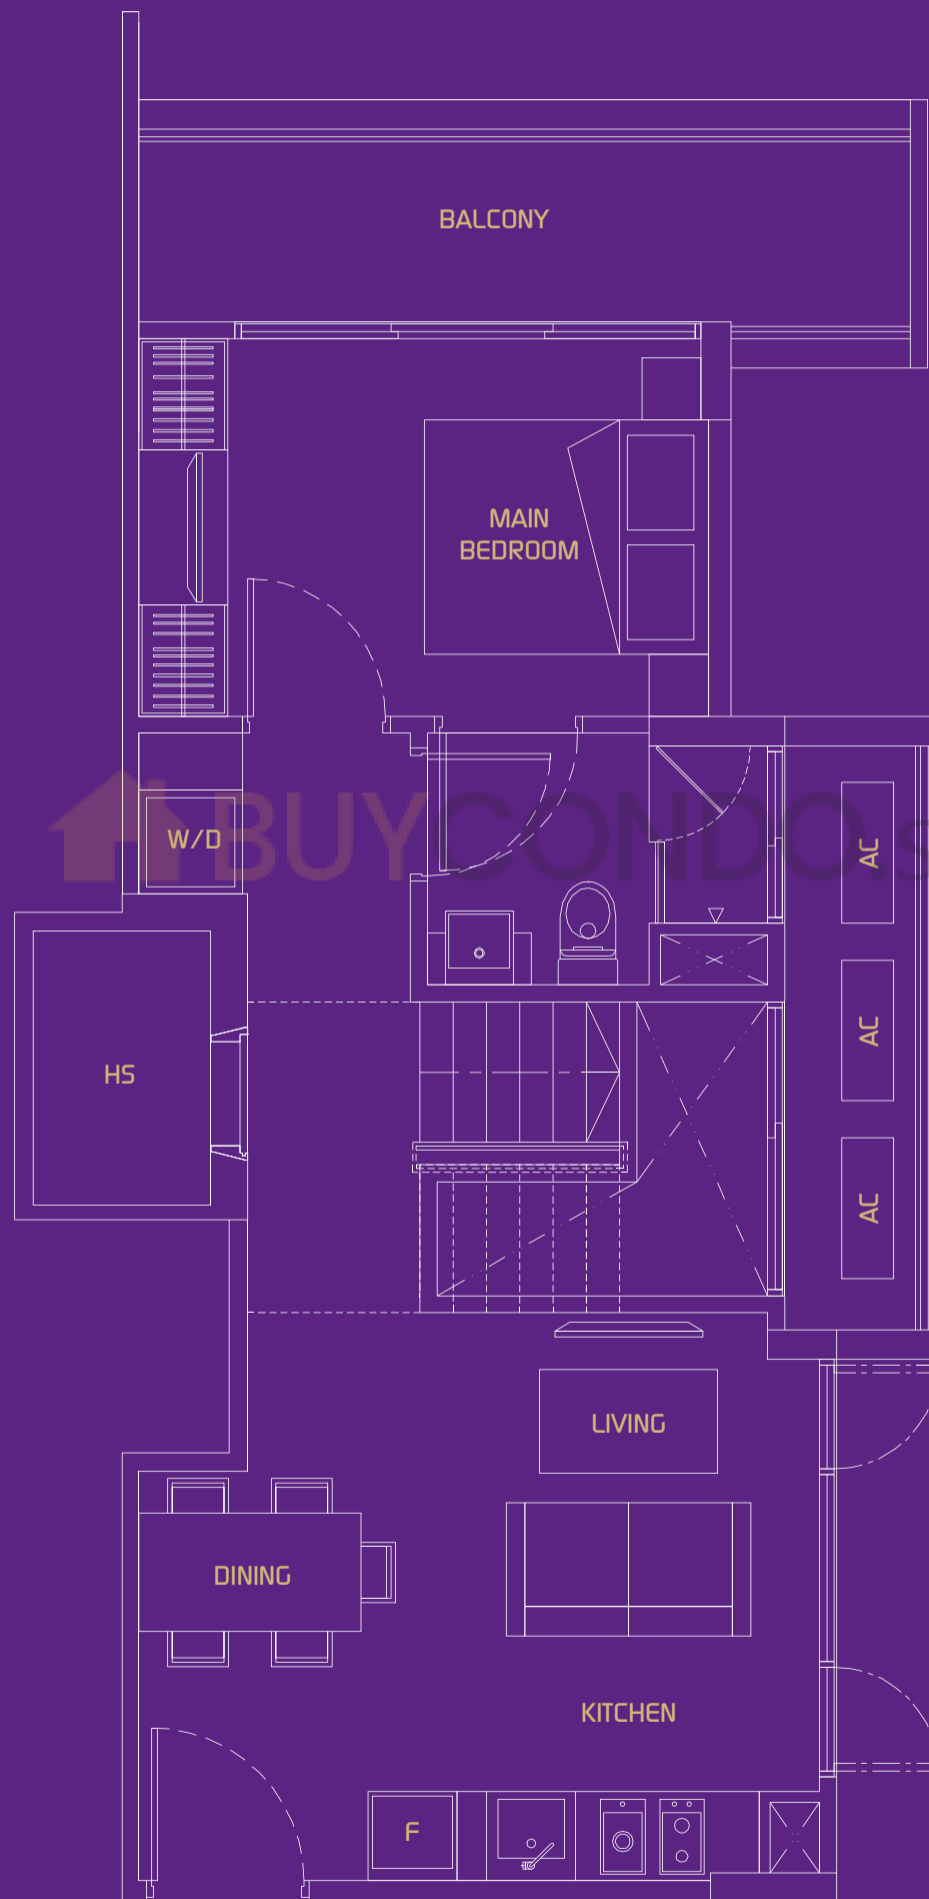

BUYCONDO.sg

PHB

2 Bedroom

157 sq m | 1690 sq ft (Inclusive of Balcony, Roof Terrace and AC Ledge)

#15 - 02

LOWER FLOOR

UPPER FLOOR

PHC

2 Bedroom

157 sq m | 1690 sq ft (Inclusive of Balcony, Roof Terrace and AC Ledge)

#15 - 03

LOWER FLOOR

UPPER FLOOR