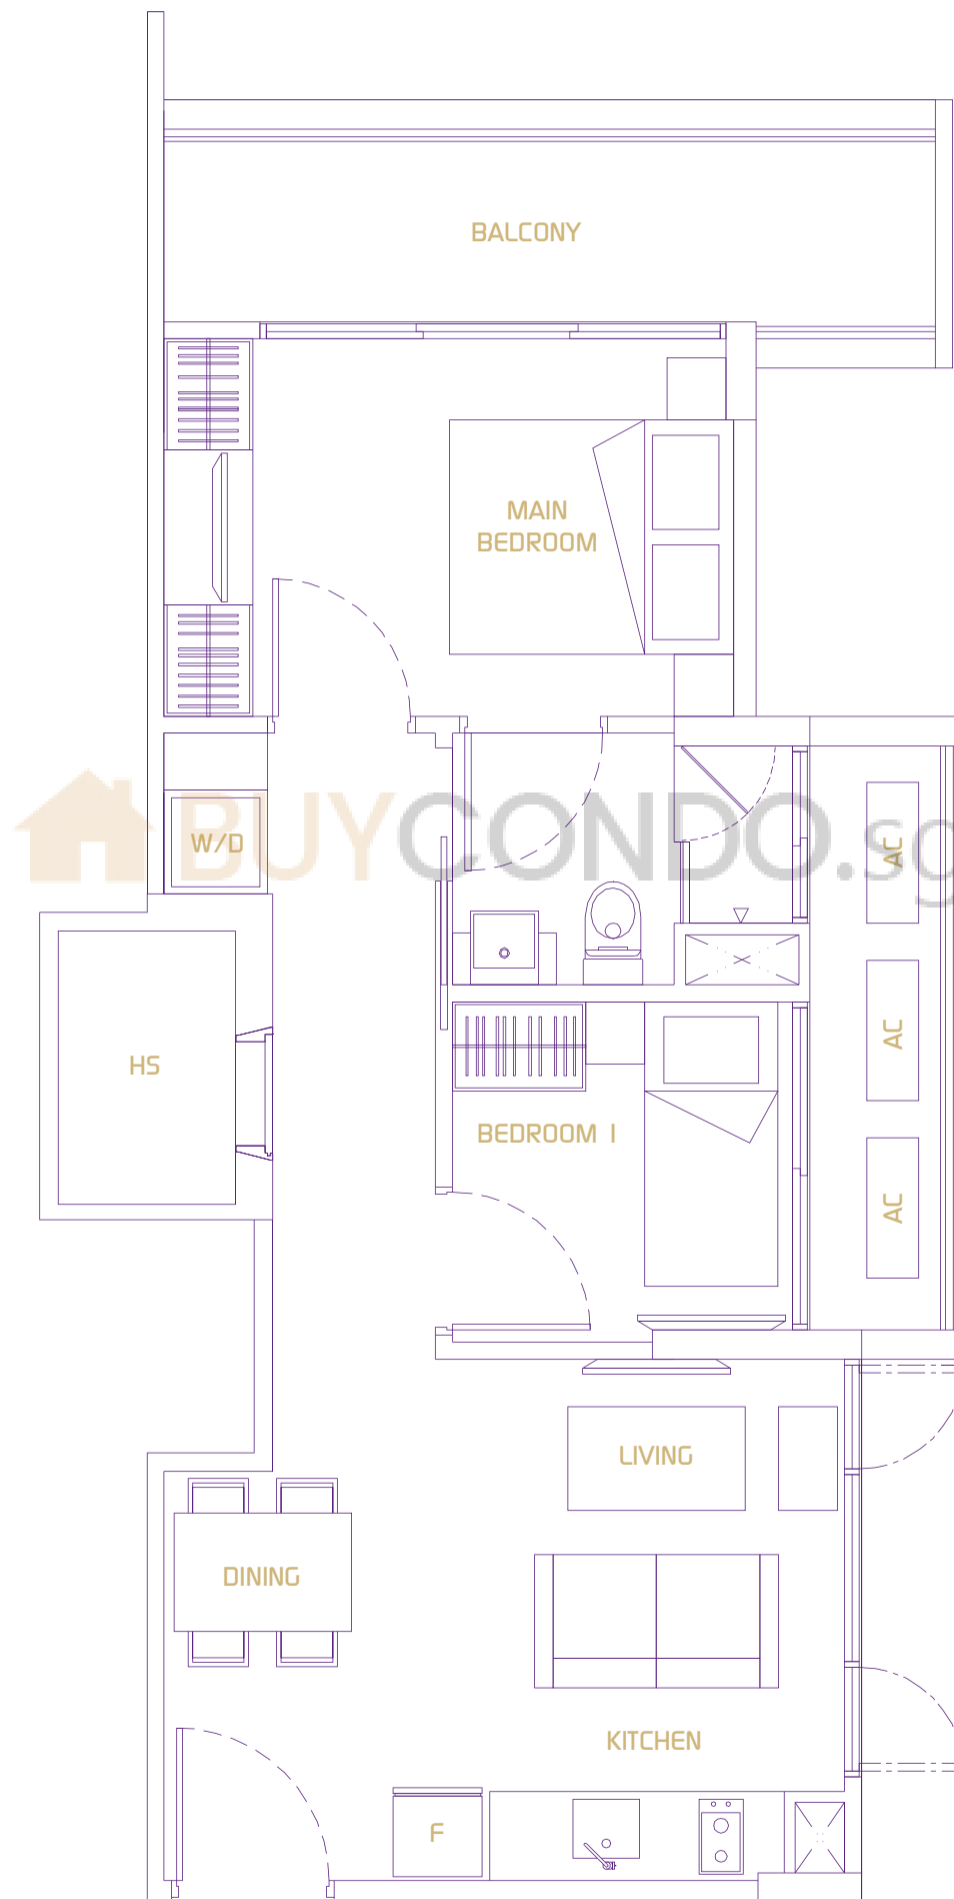

Type C

2 Bedroom

60 sq m / 646 sq ft (Inclusive of Balcony and AC Ledge)

#03 - 03

Type D

1 + 1 Bedroom

(Inclusive of Balcony and AC Ledge) 48 sq m / 517 sq ft

#03 - 04

Type A1

1 + 1 Bedroom

47 sq m / 506 sq ft (Inclusive of Balcony and AC Ledge)

- #04 - 01
- #05 - 01
- #06 - 01
- #07 - 01
- #08 - 01
- #09 - 01
- #10 - 01
- #11 - 01
- #12 - 01
- #13 - 01
- #14 - 01
- #15 - 01

Type B I

2 Bedroom

(Inclusive of Balcony and AC Ledge) 58 sq m / 624 sq ft

- #04 - 02
- #05 - 02
- #06 - 02
- #07 - 02
- #08 - 02
- #09 - 02
- #10 - 02
- #11 - 02
- #12 - 02
- #13 - 02
- #14 - 02

Type C1

2 Bedroom

58 sq m / 624 sq ft (Inclusive of Balcony and AC Ledge)

#04 - 03

#05 - 03

#06 - 03

#07 - 03

#08 - 03

#09 - 03

#10 - 03