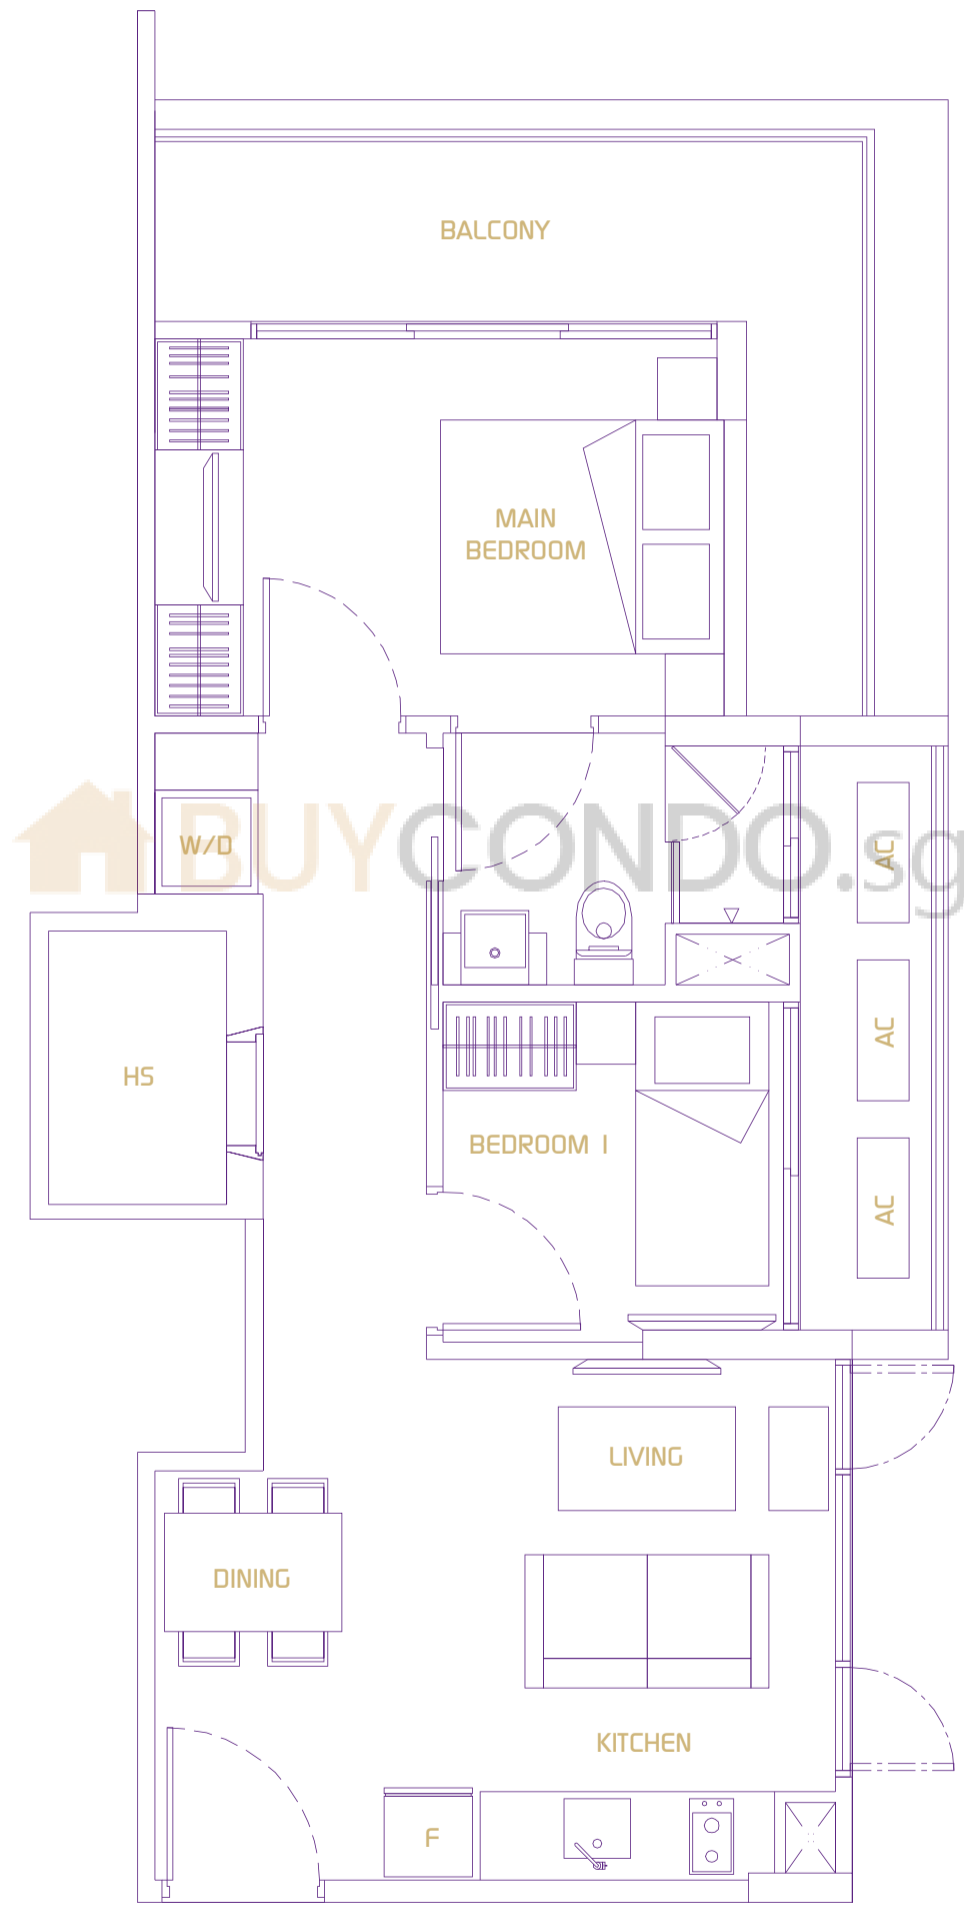

Type A

1 + 1 Bedroom

47 sq m / 506 sq ft (Inclusive of Balcony and AC Ledge)

#03 - 01

Type B

2 Bedroom

(Inclusive of Balcony and AC Ledge) 60 sq m / 646 sq ft

#03 - 02

Type C

2 Bedroom

60 sq m / 646 sq ft (Inclusive of Balcony and AC Ledge)

#03 - 03

Type D

1 + 1 Bedroom

(Inclusive of Balcony and AC Ledge) 48 sq m / 517 sq ft

#03 - 04

Type A1

1 + 1 Bedroom

47 sq m / 506 sq ft (Inclusive of Balcony and AC Ledge)

- #04 - 01
- #05 - 01
- #06 - 01
- #07 - 01
- #08 - 01
- #09 - 01
- #10 - 01
- #11 - 01
- #12 - 01
- #13 - 01
- #14 - 01
- #15 - 01