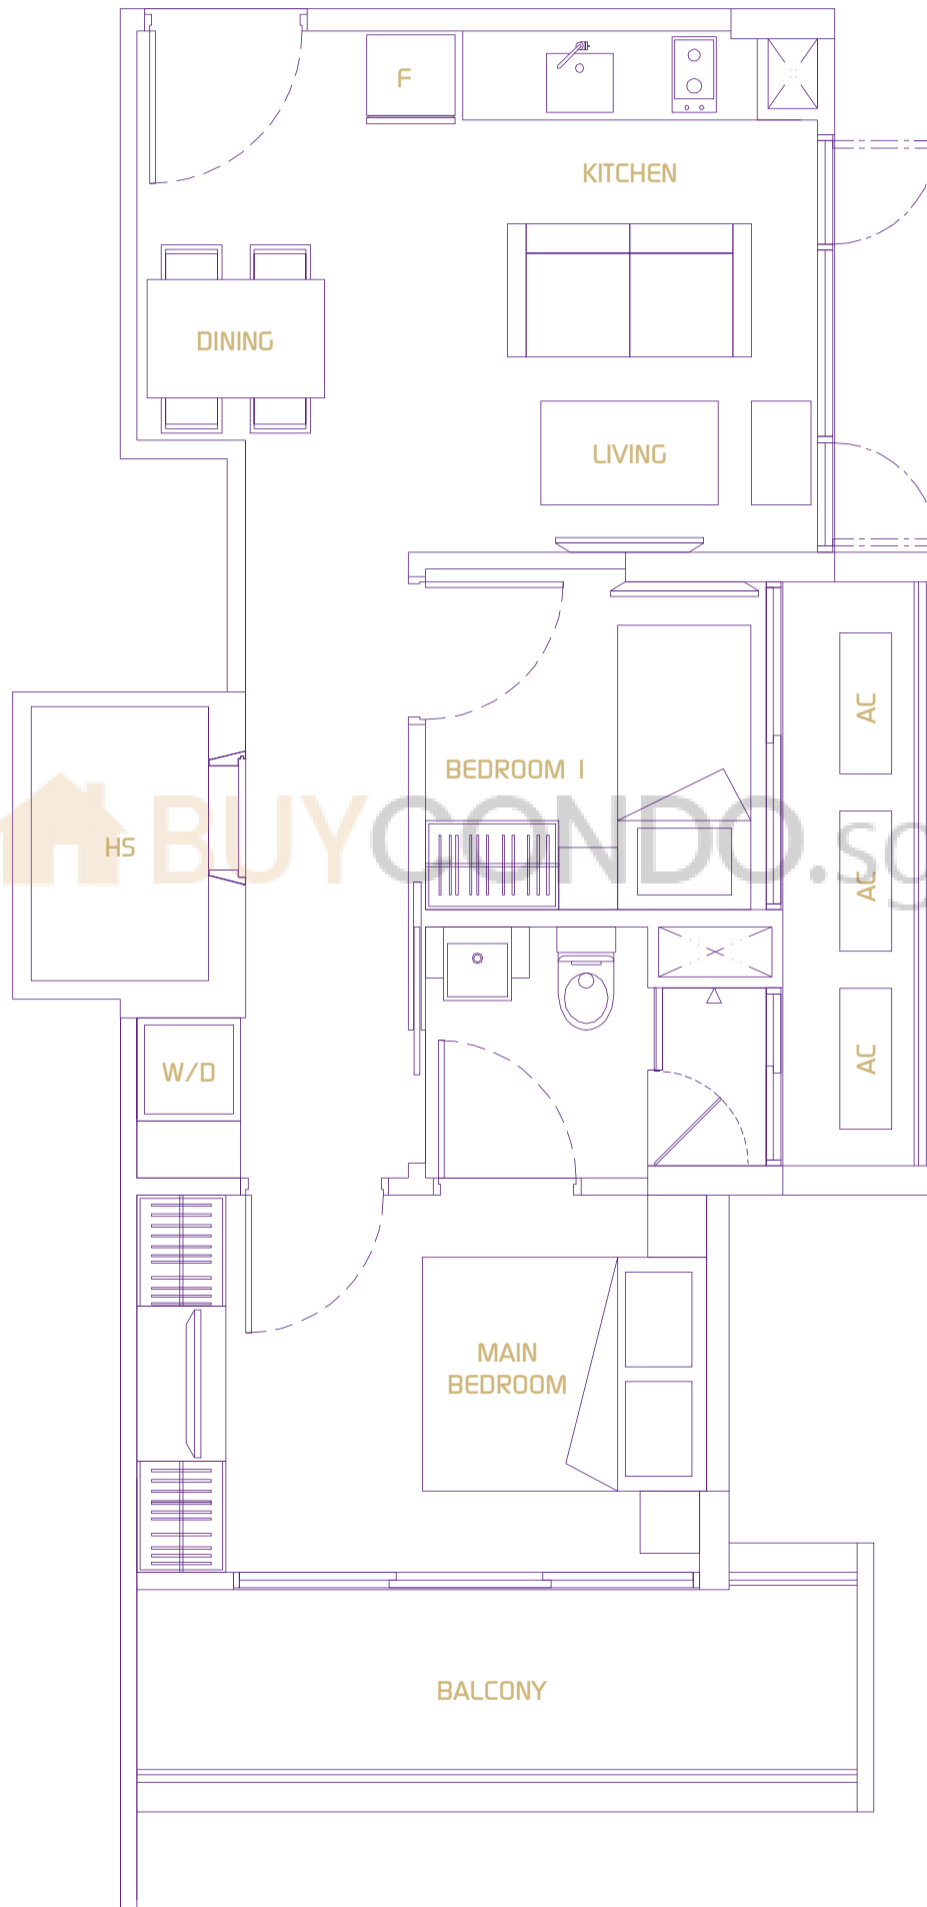

Type B I

2 Bedroom

(Inclusive of Balcony and AC Ledge) 58 sq m / 624 sq ft

- #04 - 02
- #05 - 02
- #06 - 02
- #07 - 02
- #08 - 02
- #09 - 02
- #10 - 02
- #11 - 02
- #12 - 02
- #13 - 02
- #14 - 02

Type C1

2 Bedroom

58 sq m / 624 sq ft (Inclusive of Balcony and AC Ledge)

#04 - 03

#05 - 03

#06 - 03

#07 - 03

#08 - 03

#09 - 03

#10 - 03

#11 - 03

#12 - 03

#13 - 03

#14 - 03

Type D I

1 + 1 Bedroom

(Inclusive of Balcony and AC Ledge) 48 sq m / 517 sq ft

- #04 - 04
- #05 - 04
- #06 - 04
- #07 - 04
- #08 - 04
- #09 - 04
- #10 - 04
- #11 - 04
- #12 - 04
- #13 - 04
- #14 - 04
- #15 - 04