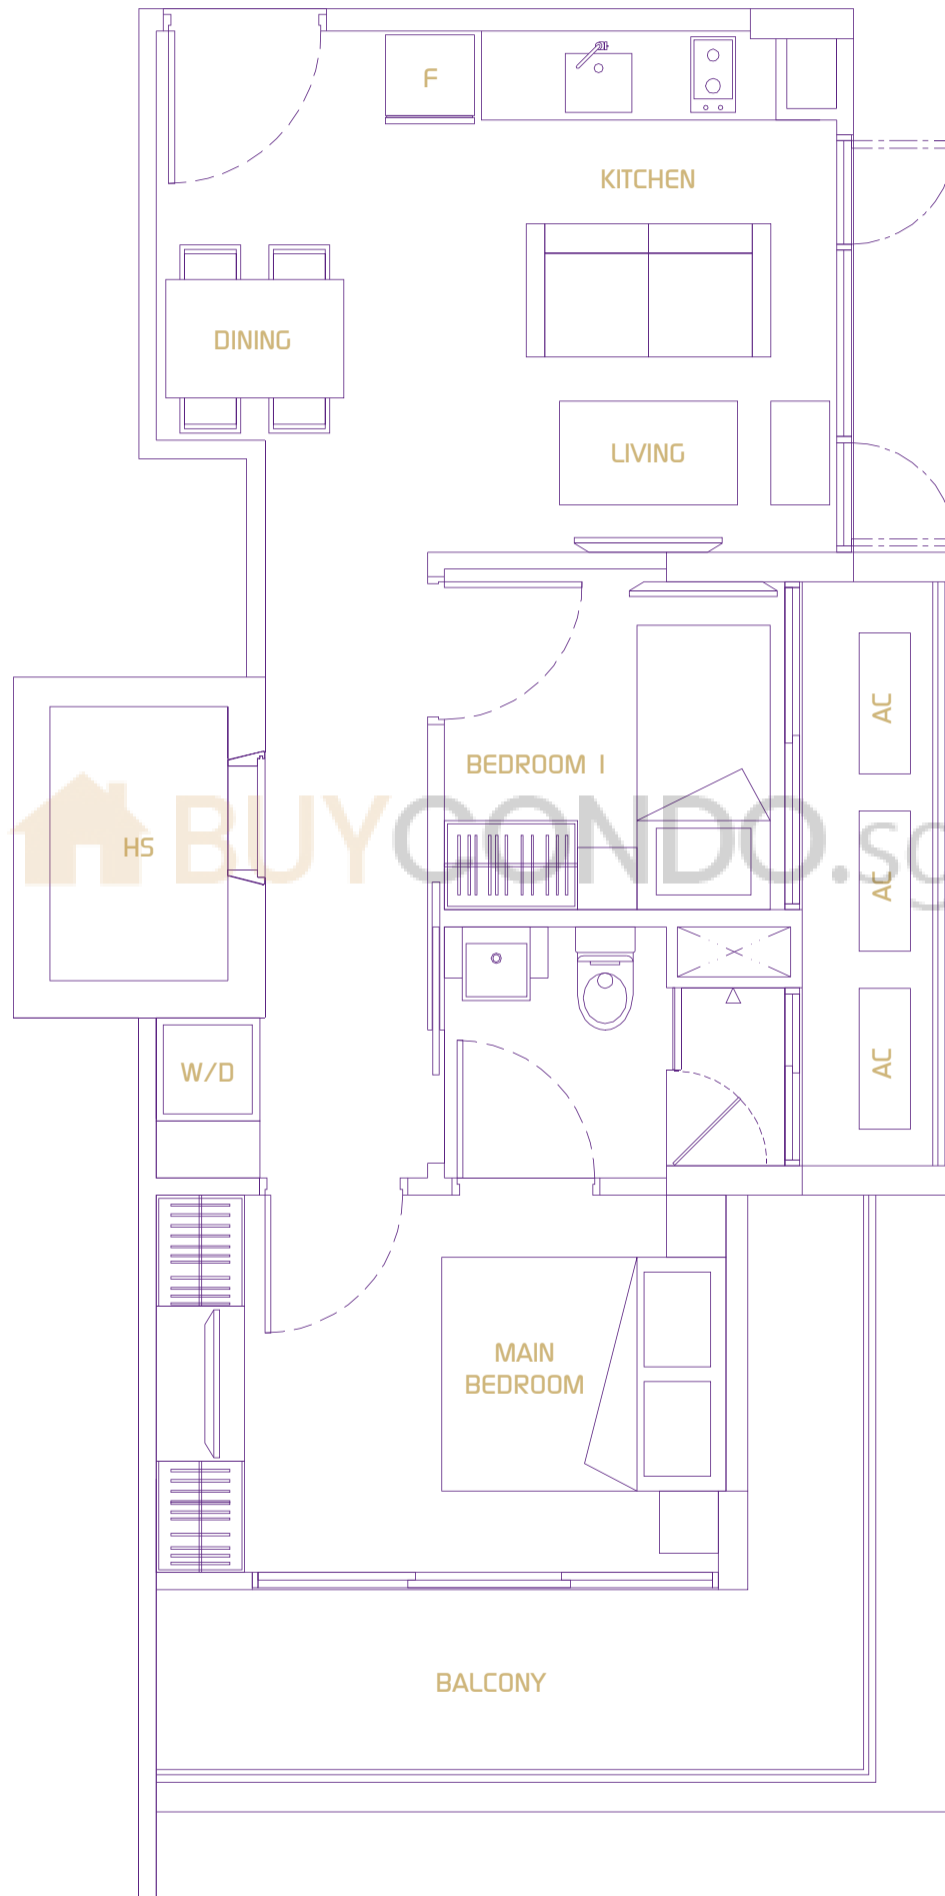

Type A

1 + 1 Bedroom

47 sq m / 506 sq ft (Inclusive of Balcony and AC Ledge)

#03 - 01

Type B

2 Bedroom

(Inclusive of Balcony and AC Ledge) 60 sq m / 646 sq ft

#03 - 02

Type C

2 Bedroom

60 sq m / 646 sq ft (Inclusive of Balcony and AC Ledge)

#03 - 03

Type D

1 + 1 Bedroom

(Inclusive of Balcony and AC Ledge) 48 sq m / 517 sq ft

#03 - 04

Type A1

1 + 1 Bedroom

47 sq m / 506 sq ft (Inclusive of Balcony and AC Ledge)

- #04 - 01
- #05 - 01
- #06 - 01
- #07 - 01
- #08 - 01
- #09 - 01
- #10 - 01
- #11 - 01
- #12 - 01
- #13 - 01
- #14 - 01
- #15 - 01