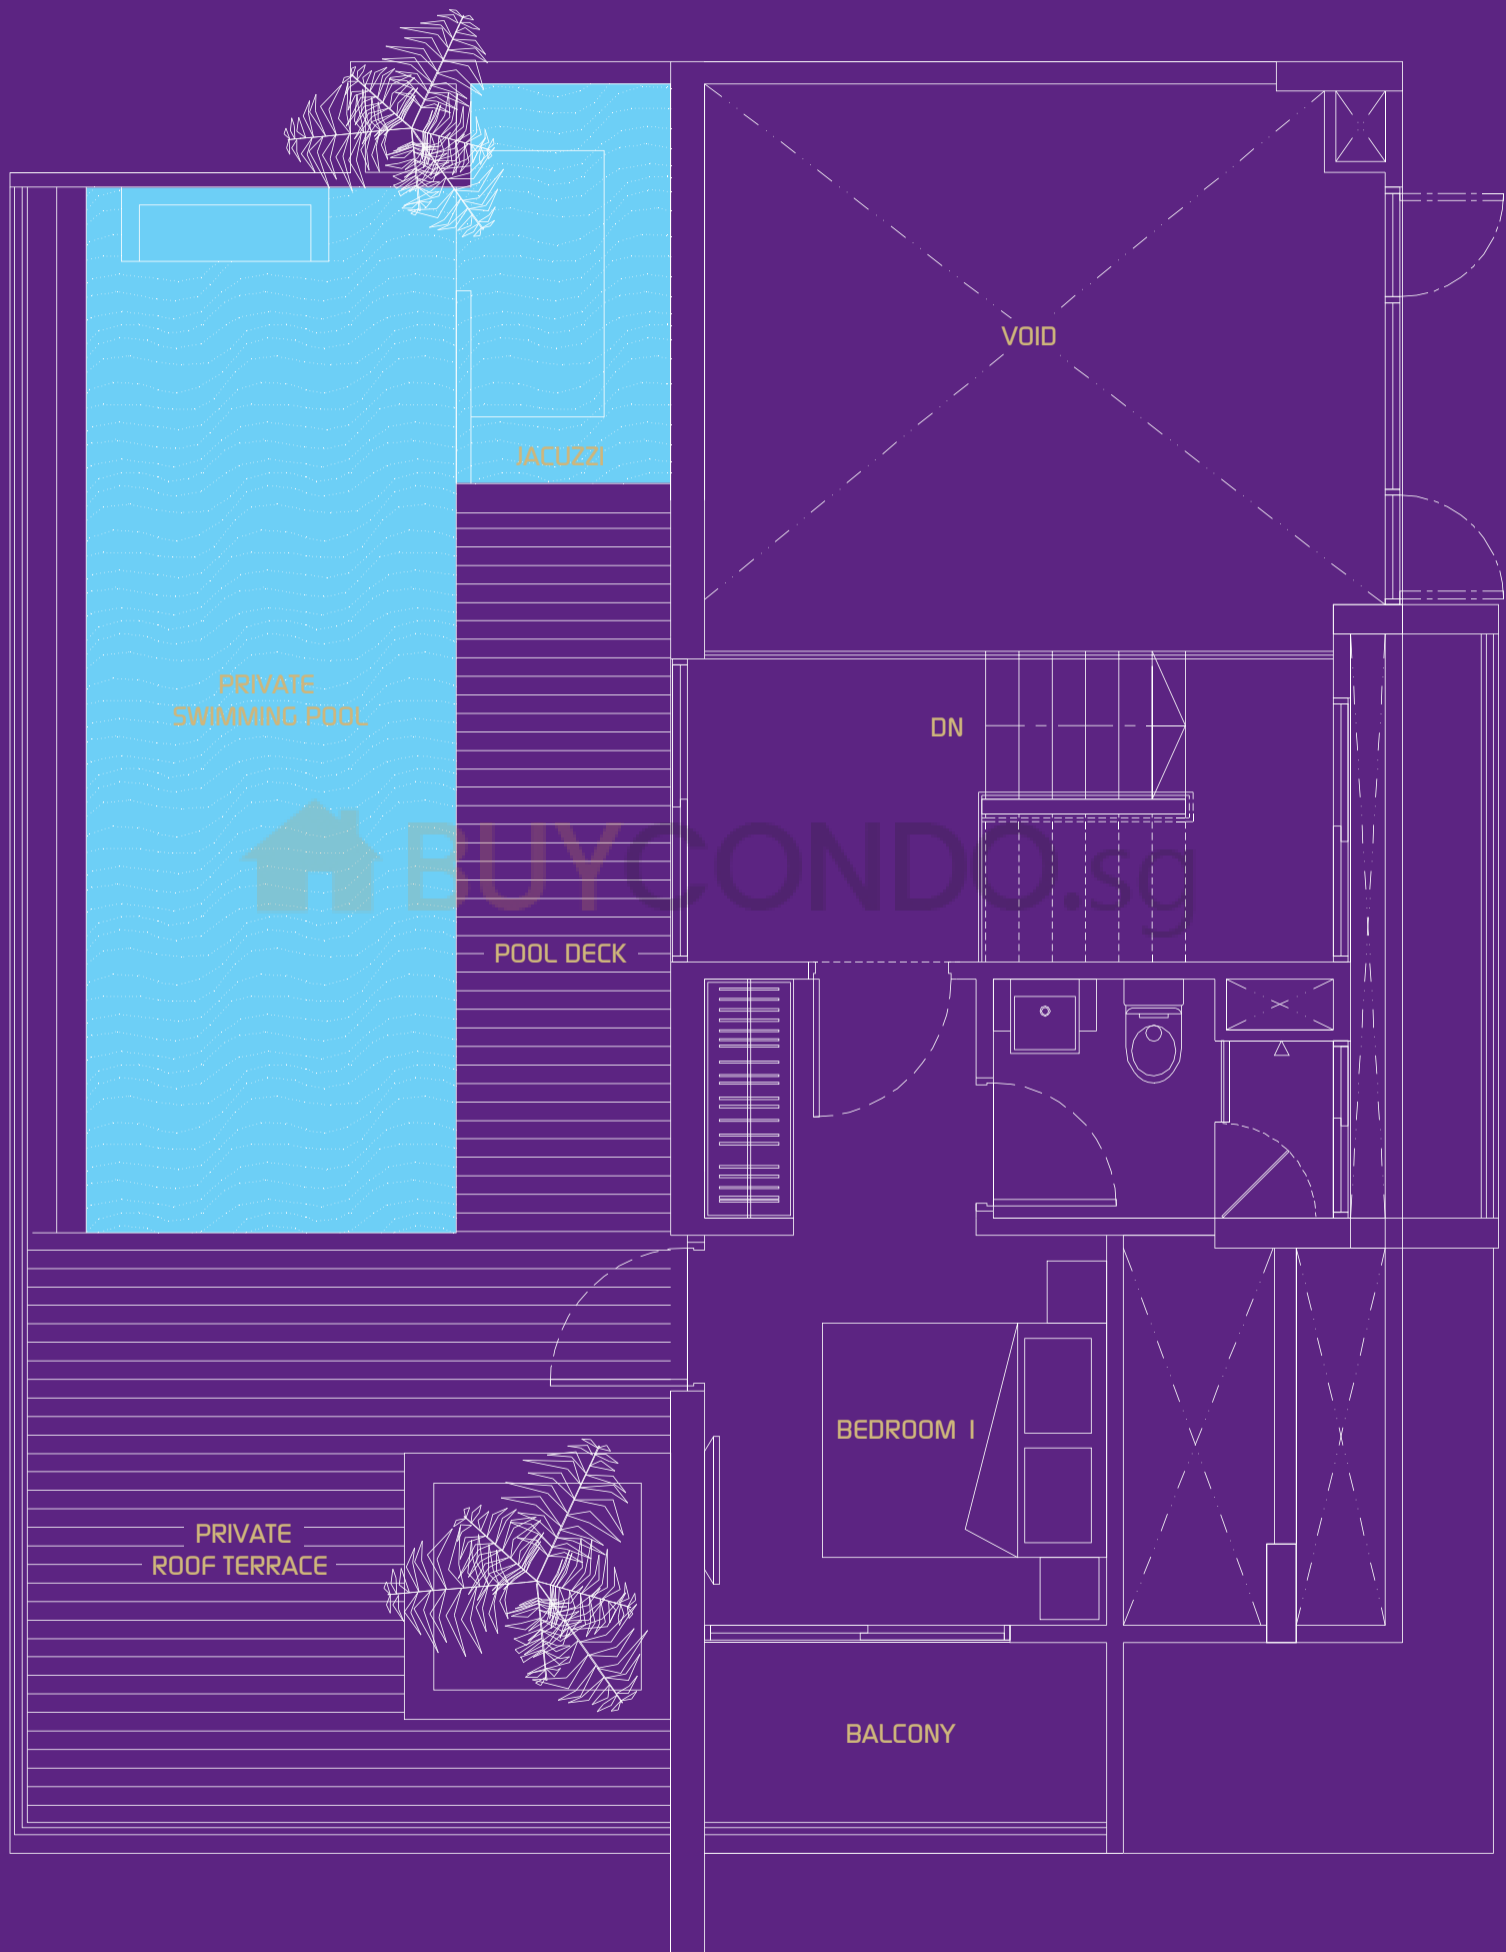

BUYCONDO.sg

PHB

2 Bedroom

157 sq m | 1690 sq ft (Inclusive of Balcony, Roof Terrace and AC Ledge)

#15 - 02

LOWER FLOOR

UPPER FLOOR

PHC

2 Bedroom

157 sq m | 1690 sq ft (Inclusive of Balcony, Roof Terrace and AC Ledge)

#15 - 03

LOWER FLOOR

UPPER FLOOR