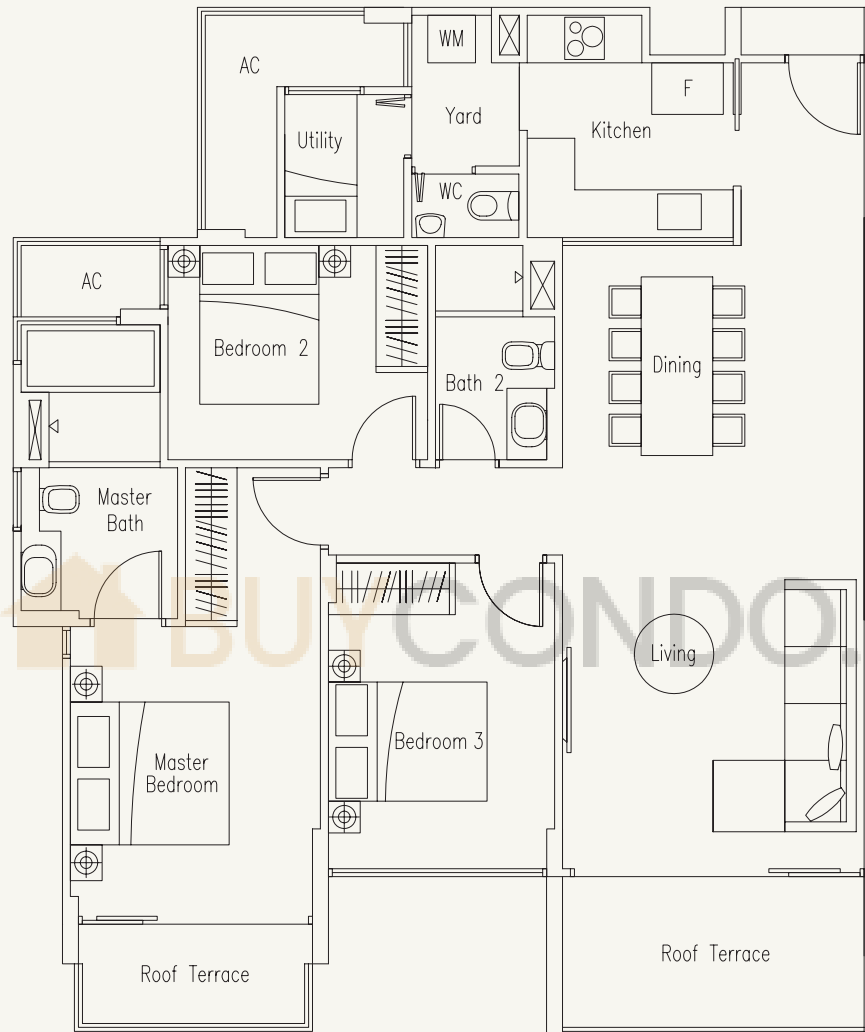

TYPE PH 6

3-Bedroom with Utility Room

121 sq m / 1302 sq ft

#07-05