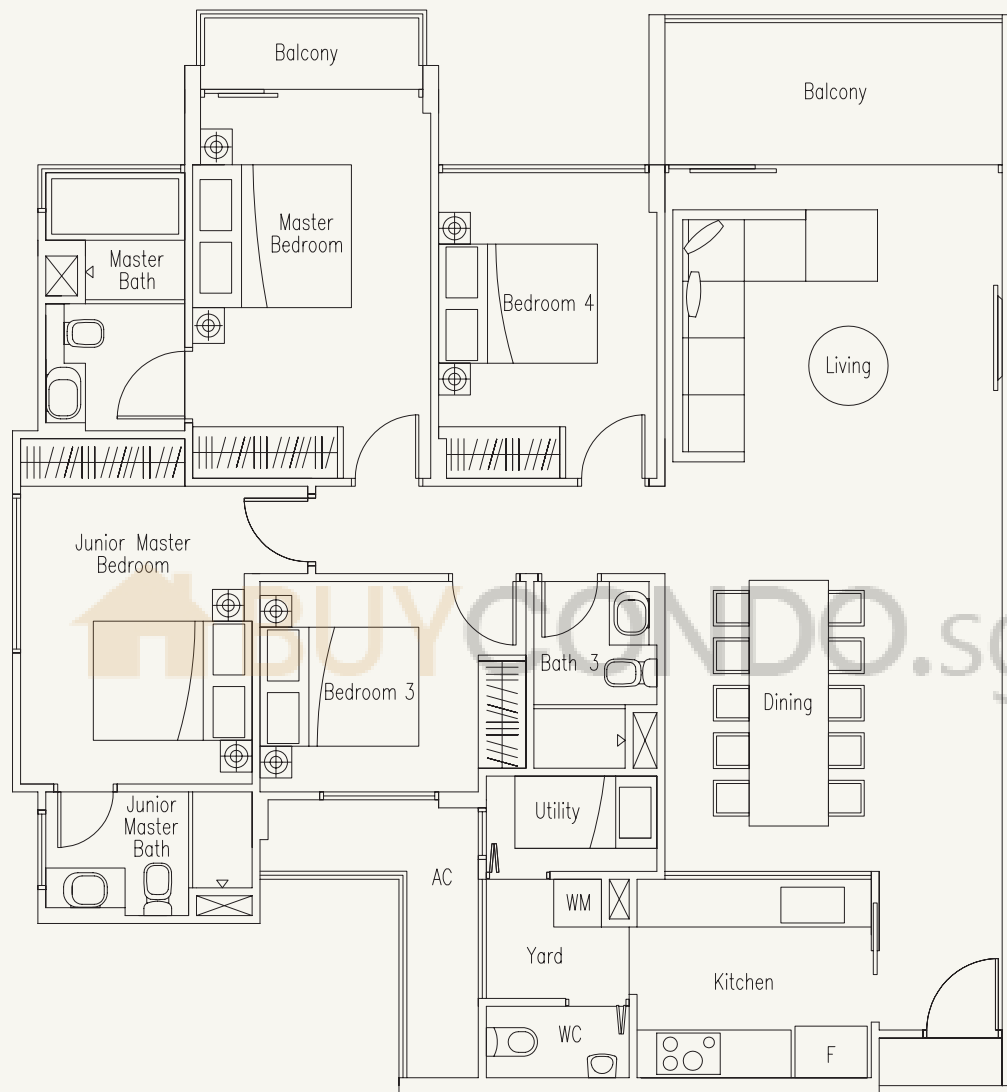

TYPE D

4-Bedroom with Utility Room

145 sq m / 1561 sq ft

#02-28 to #05-28

#02-33 to #05-33