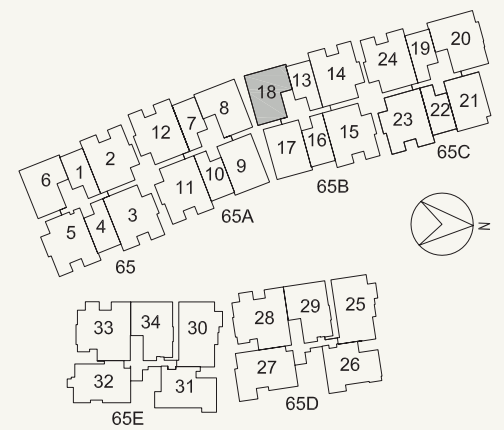

# TYPE B-G1

2-Bedroom

116 sq m / 1249 sq ft

#01-08

# TYPE B

2-Bedroom

99 sq m / 1066 sq ft

#02-06 to #06-06

#02-08 to #06-08

# TYPE B1-G

2-Bedroom

119 sq m / 1281 sq ft

#01-18

# TYPE B1

2-Bedroom

99 sq m / 1066 sq ft

#02-18 to #06-18