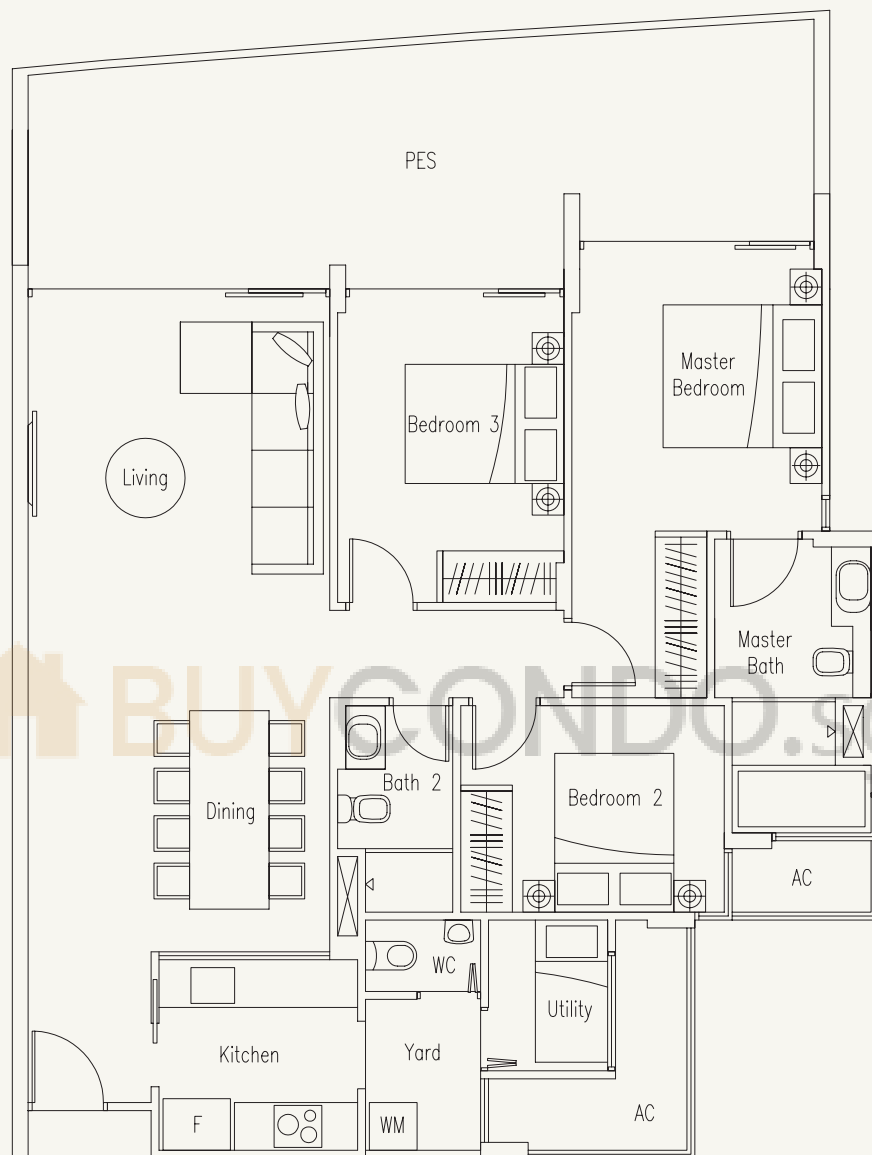

TYPE C-G

3-Bedroom with Utility Room

140 sq m / 1507 sq ft

#01-02