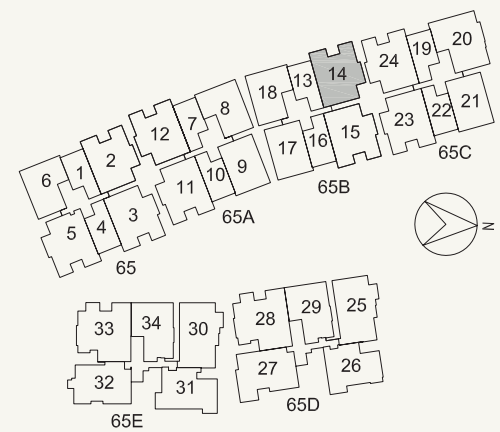

TYPE C-G2

3-Bedroom with Utility Room

140 sq m / 1507 sq ft

#01-14