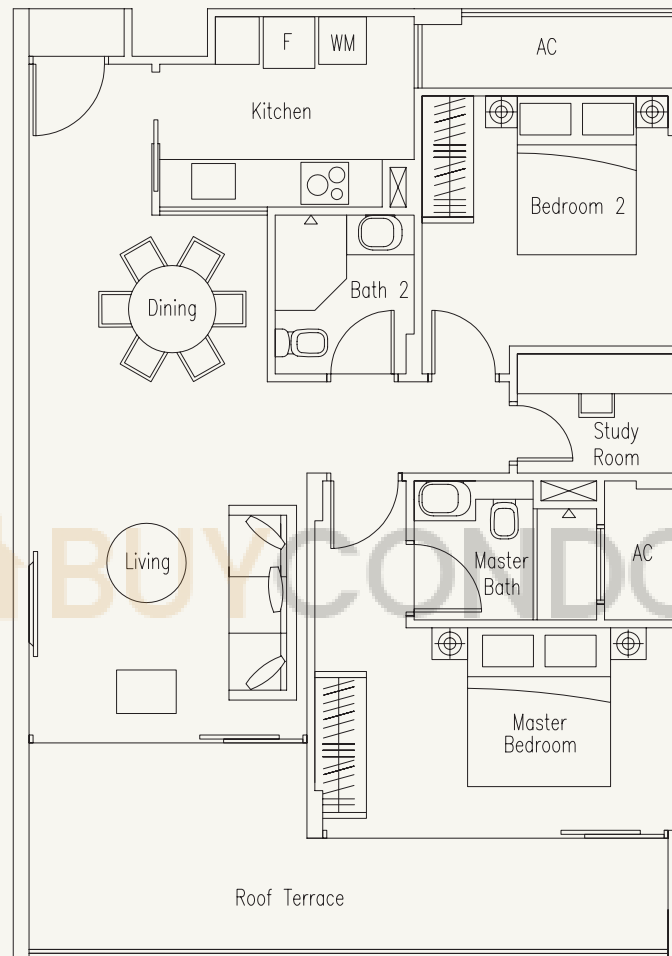

TYPE PH 4

2-Bedroom with Study Room

98 sq m / 1055 sq ft

#07-09

#07-17