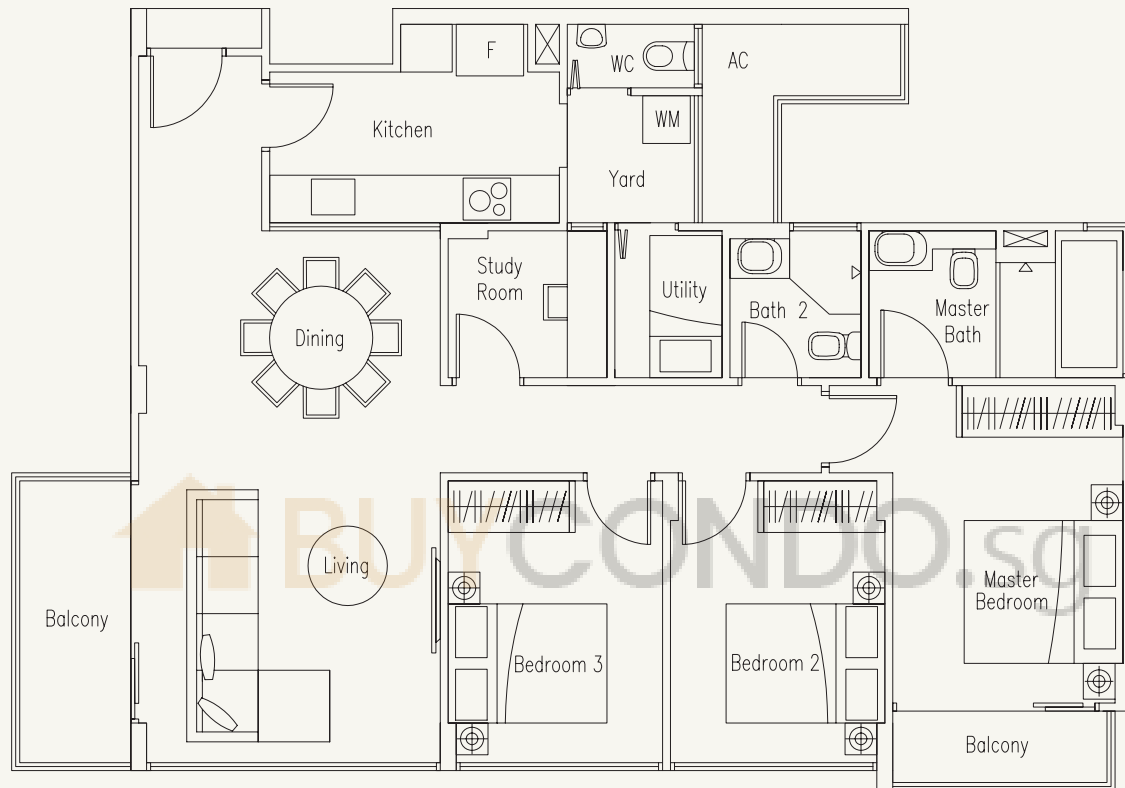

TYPE C4

3-Bedroom with Study Room and Utility Room

113 sq m / 1216 sq ft

#02-26