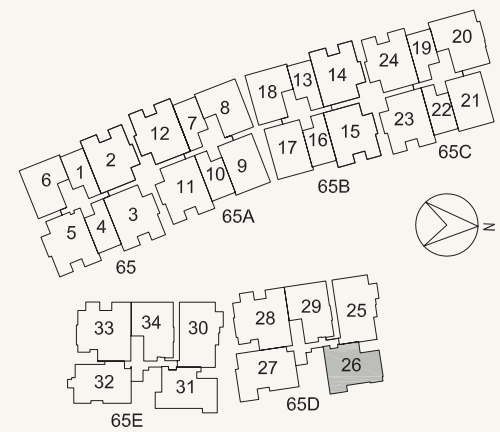

TYPE C4-1

3-Bedroom with Study Room and Utility Room

113 sq m / 1216 sq ft

#03-26