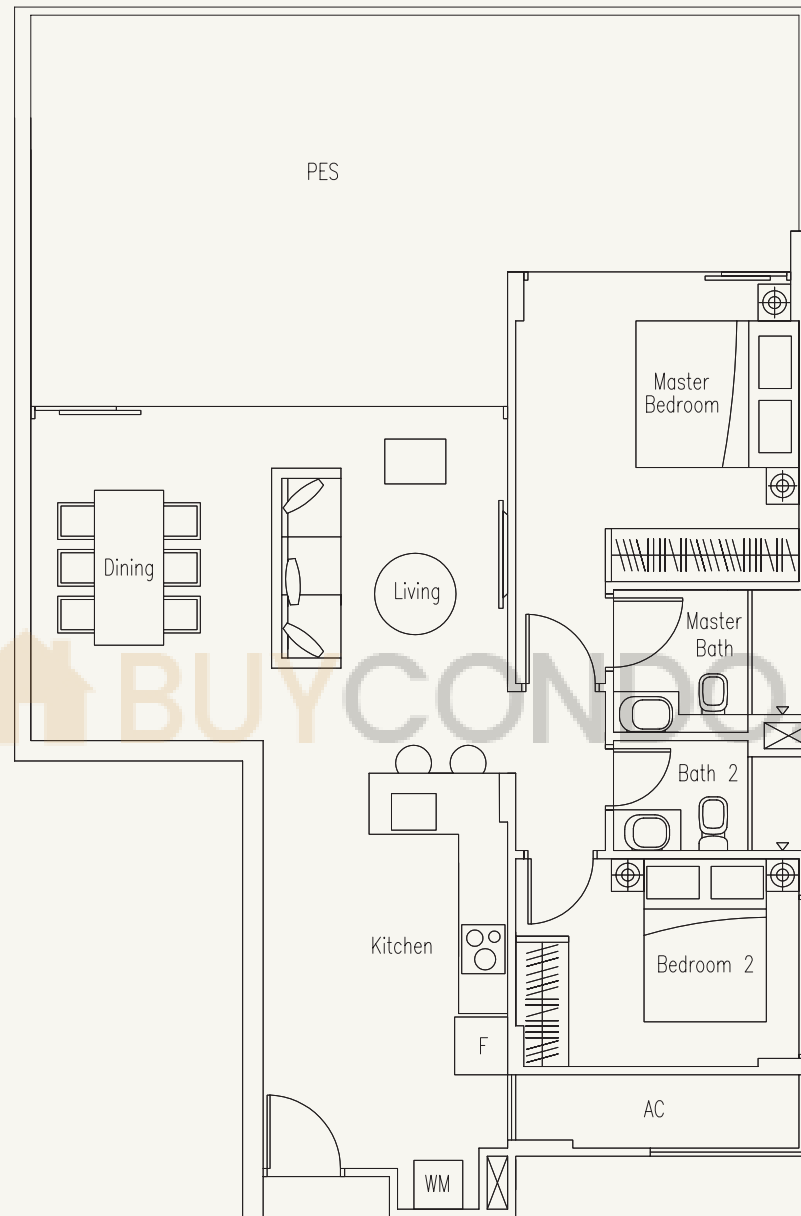

TYPE B2-G

2-Bedroom

123 sq m / 1324 sq ft

#01-29

#01-34