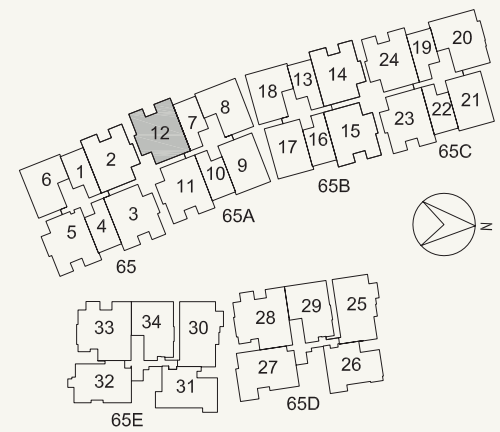

TYPE C-G1

3-Bedroom with Utility Room

131 sq m / 1410 sq ft

#01-12