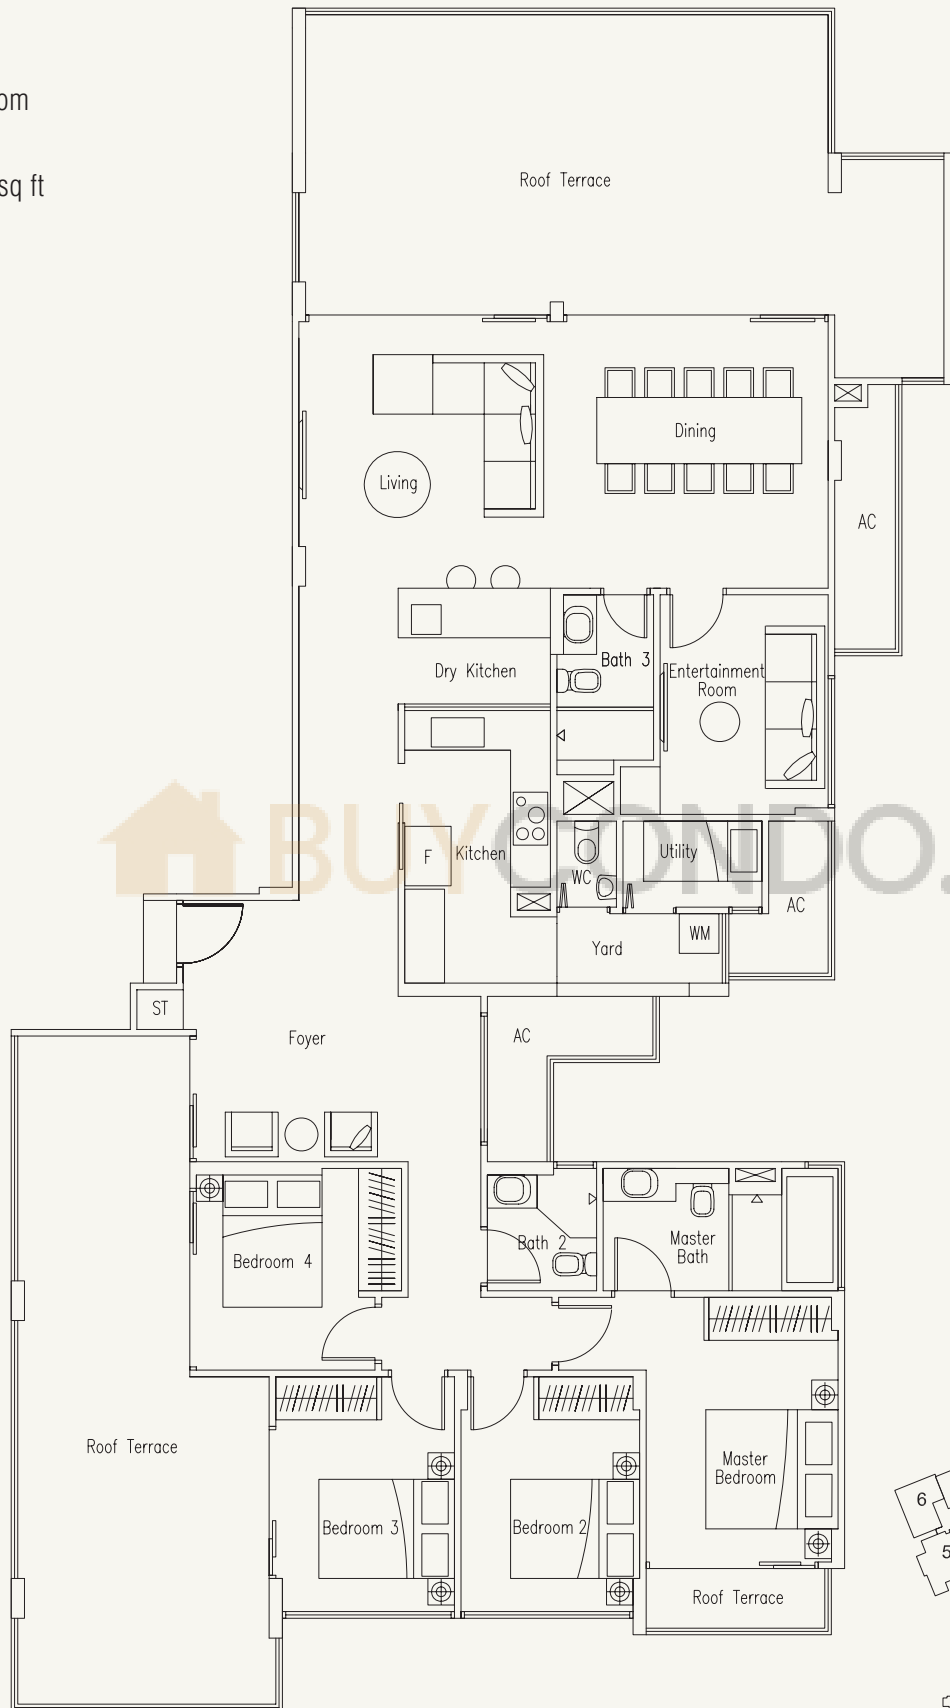

TYPE PH 13

4-Bedroom with
Entertainment Room
and Utility Room
245 sq m / 2637 sq ft
#06-26

BUY ON [PH13DO.sg](http://www.BUYONPH13DO.sg)