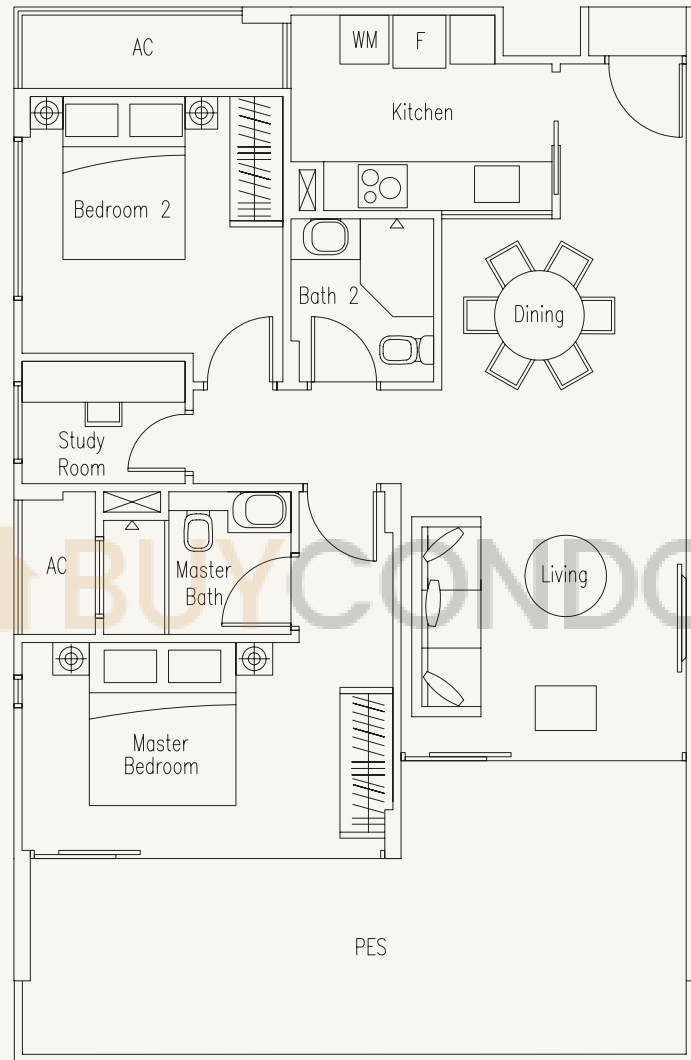

TYPE B3-G

2-Bedroom with Study Room

106 sq m / 1141 sq ft

#02-09

#02-17