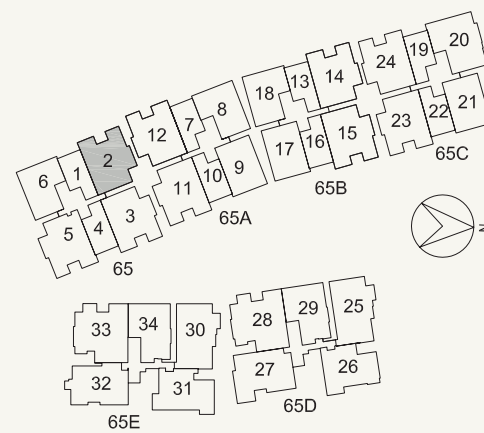

TYPE C-G

3-Bedroom with Utility Room

140 sq m / 1507 sq ft

#01-02