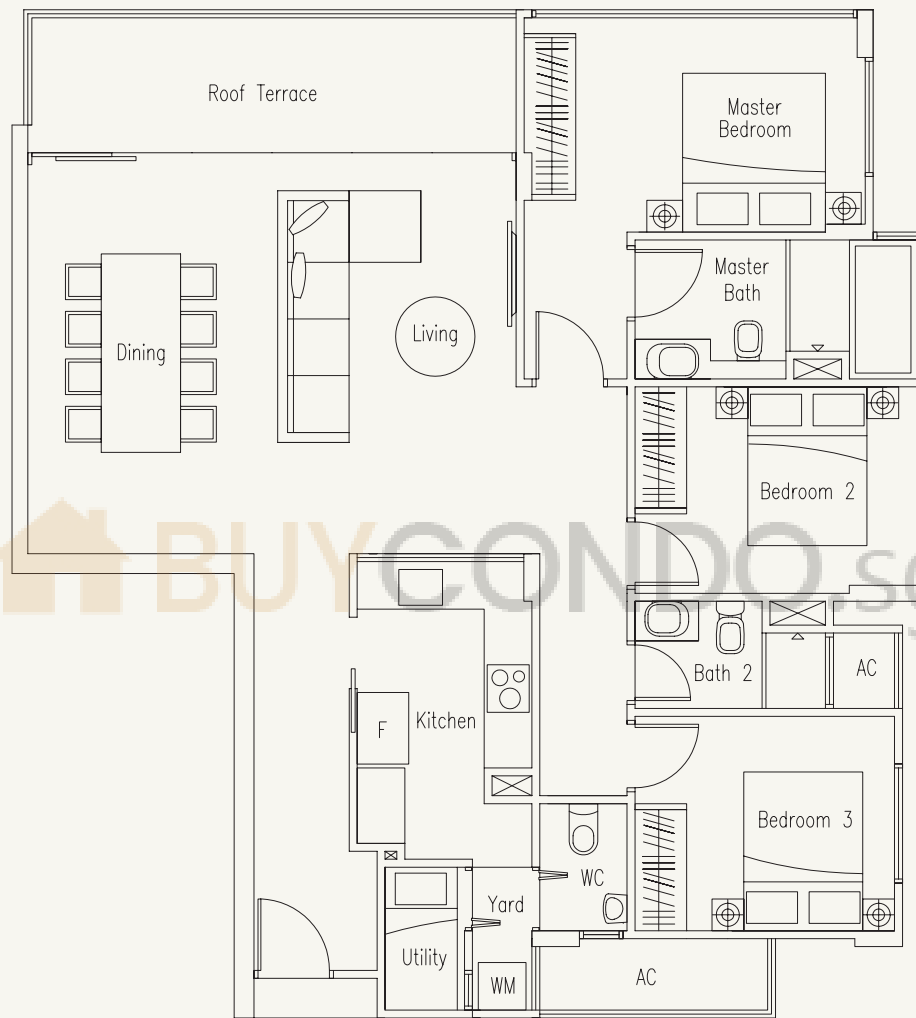

TYPE PH 7

3-Bedroom with Utility Room

122 sq m / 1313 sq ft

#07-20