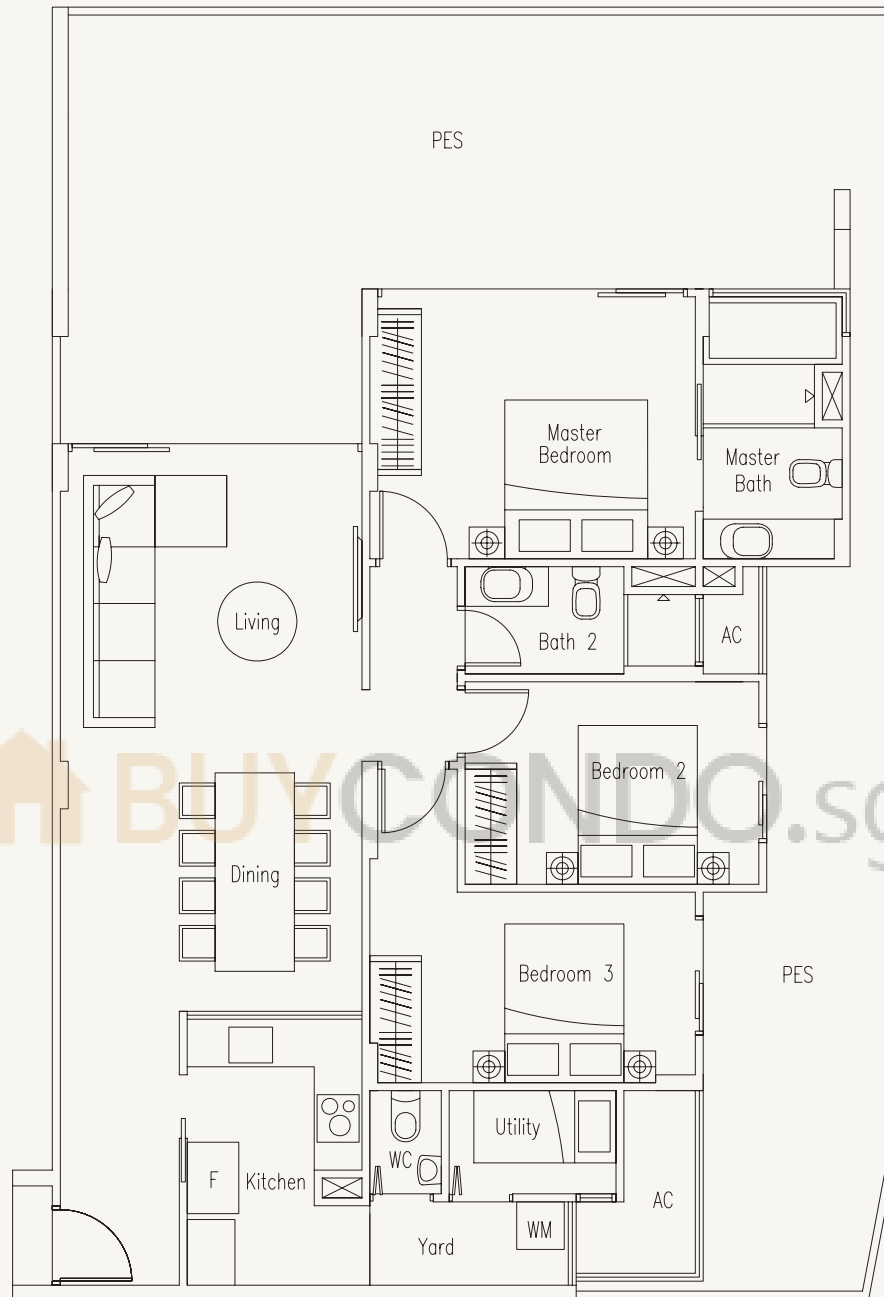

TYPE C3-G

3-Bedroom with Utility Room

170 sq m / 1830 sq ft

#01-25