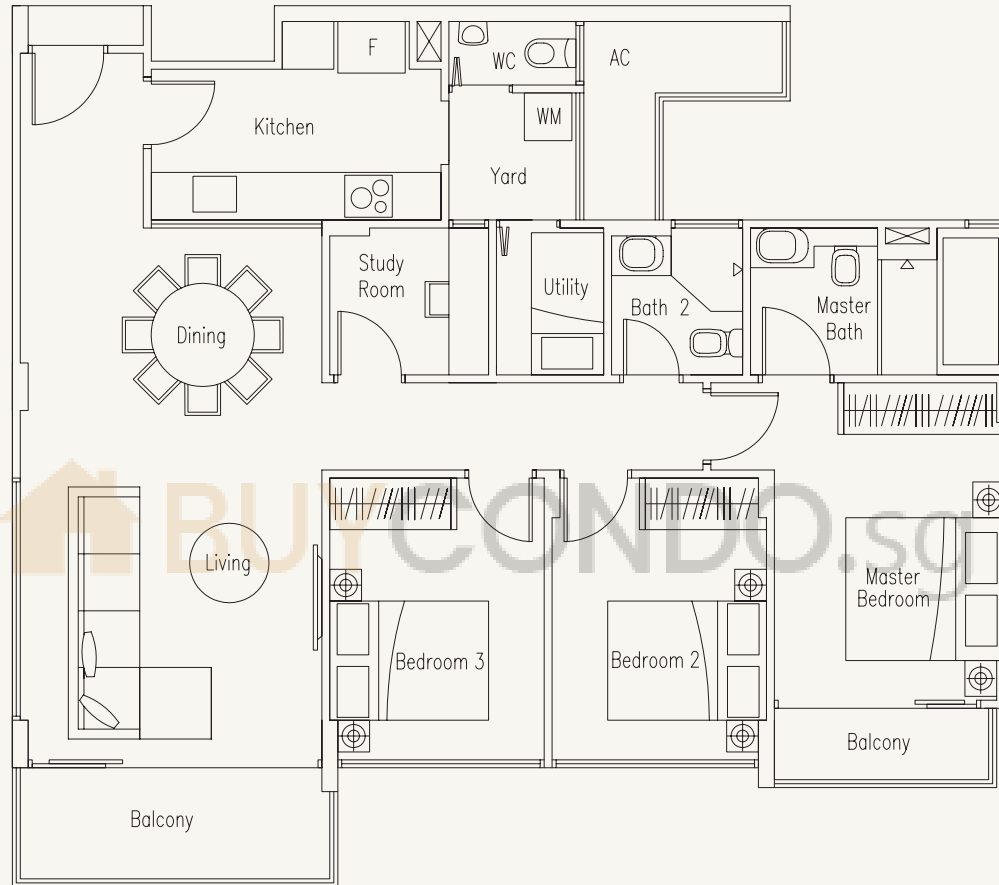

TYPE C4-2

3-Bedroom with Study Room and Utility Room

113 sq m / 1216 sq ft

#04-26 and #05-26