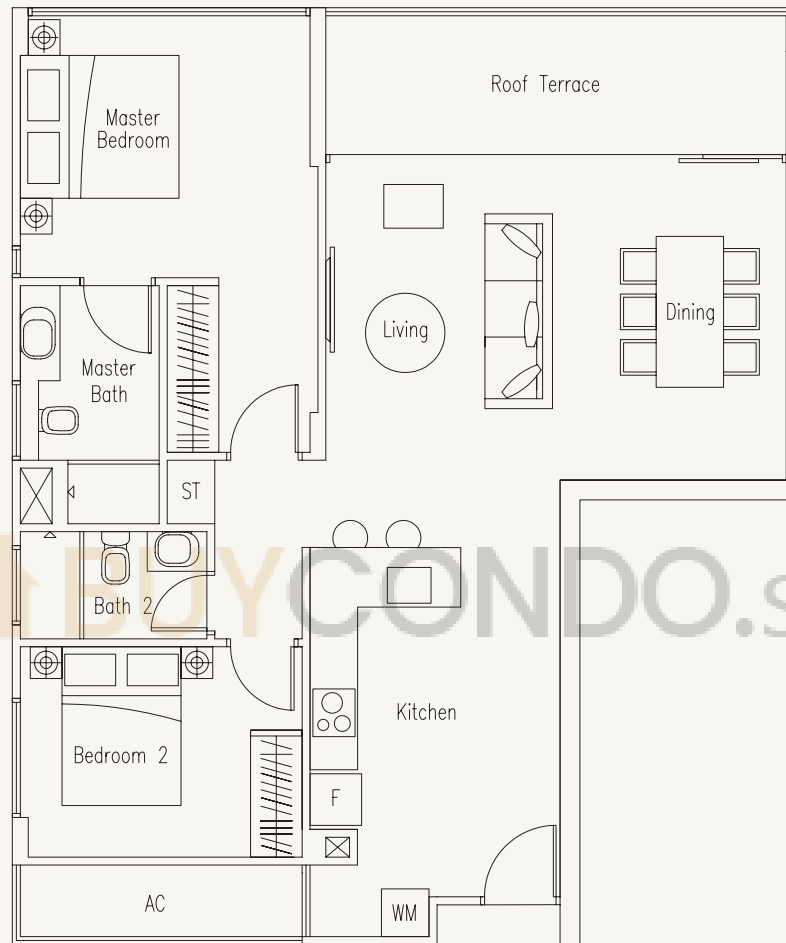

TYPE PH 1

2-Bedroom

99 sq m / 1066 sq ft

#07-06

#07-08

BUY CONDO.sg