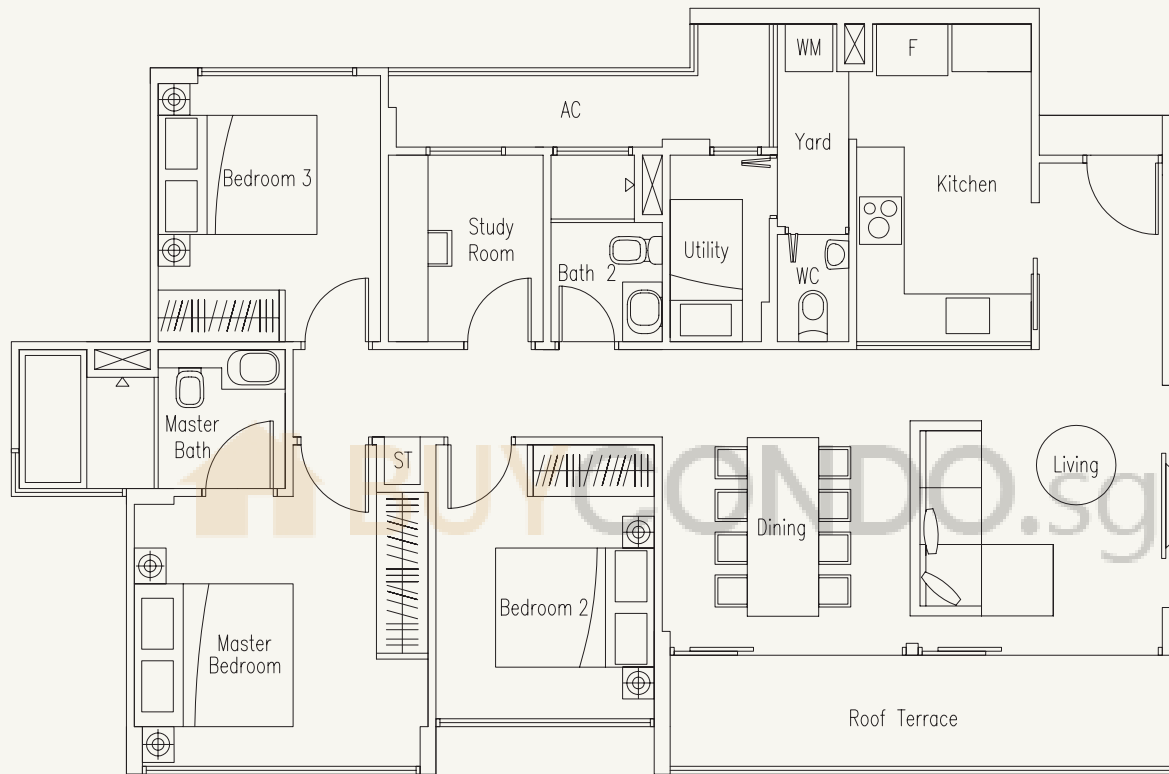

TYPE PH 9

3-Bedroom with Study Room and Utility Room

117 sq m / 1259 sq ft

#06-32