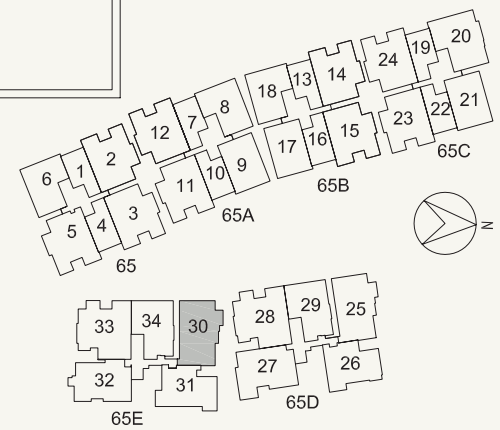

TYPE C3-G1

3-Bedroom with Utility Room

181 sq m / 1948 sq ft

#01-30