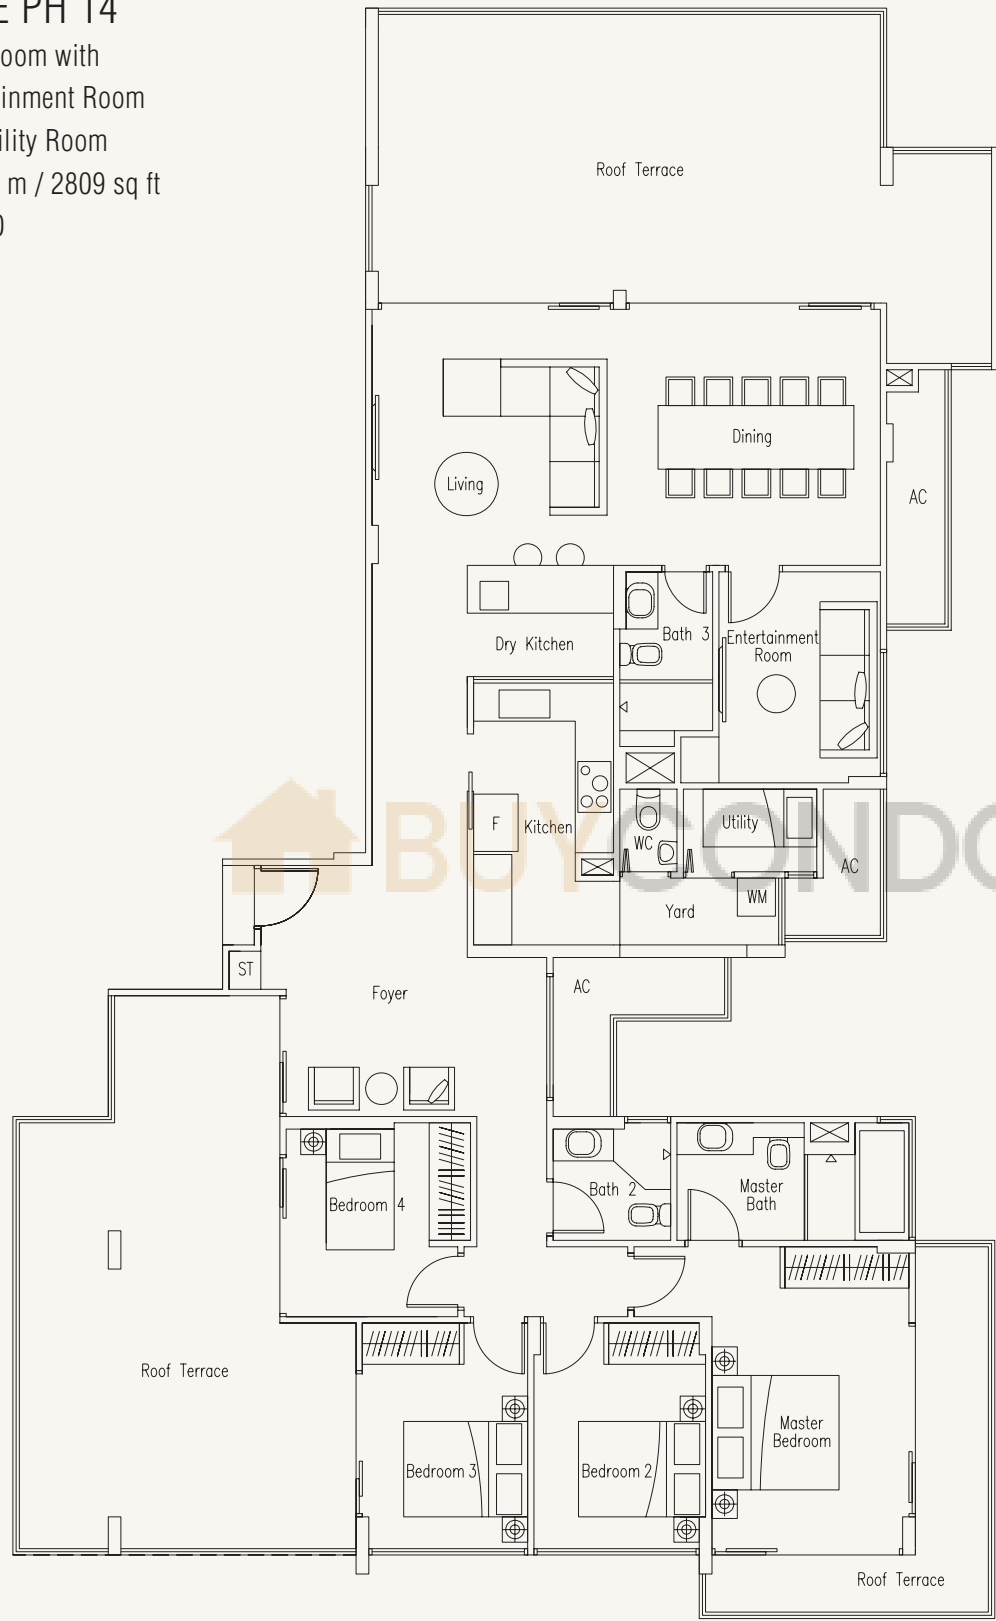

TYPE PH 14

4-Bedroom with
Entertainment Room
and Utility Room
261 sq m / 2809 sq ft
#06-30

BUY CONDO.sg