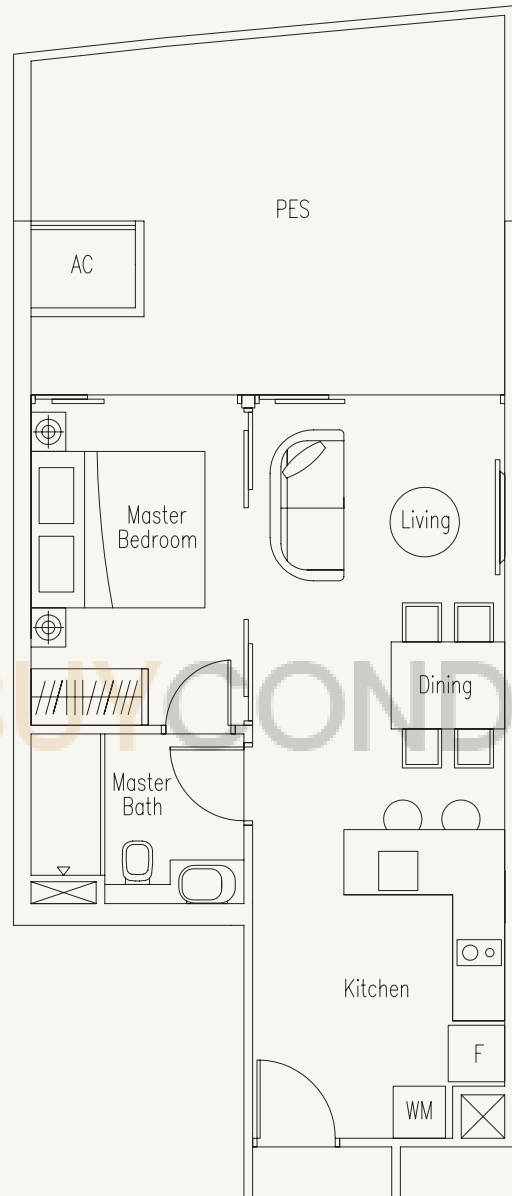

# TYPE A-G

1-Bedroom

66 sq m / 710 sq ft

#01-01

BUY CONDO.sg

# TYPE A-G1

1-Bedroom

67 sq m / 721 sq ft

#01-07