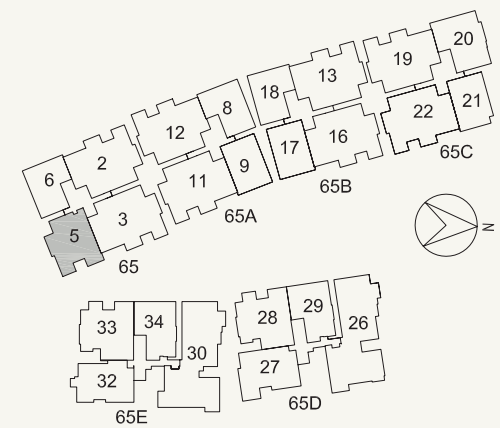

TYPE PH 6

3-Bedroom with Utility Room

121 sq m / 1302 sq ft

#07-05