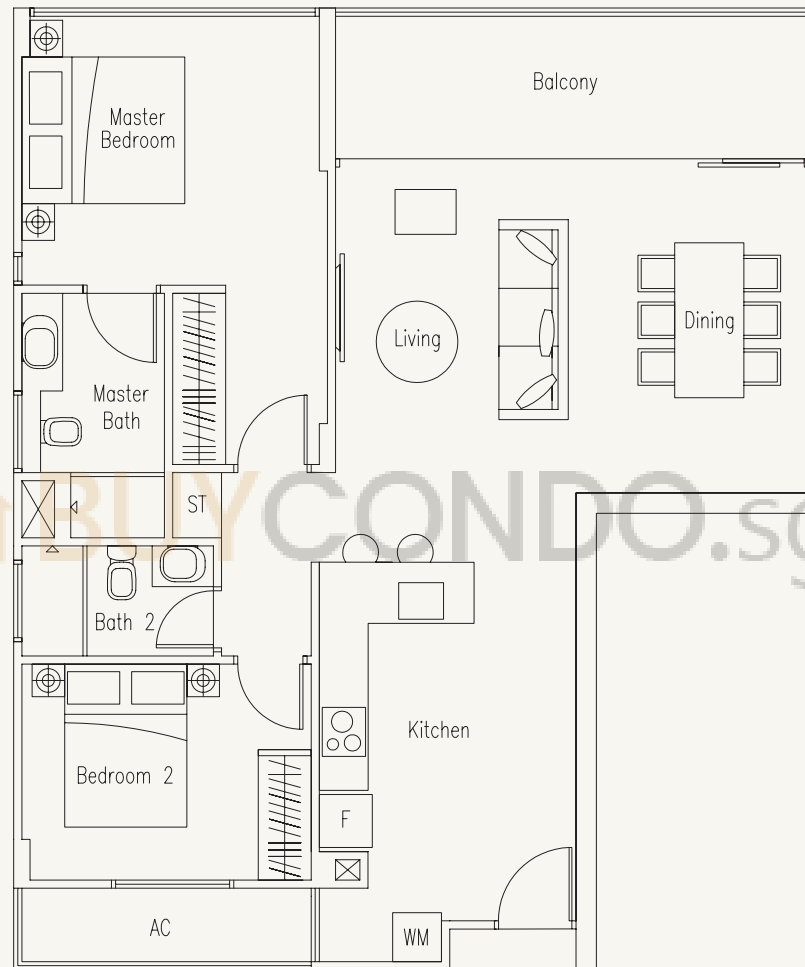

TYPE B1

2-Bedroom

99 sq m / 1066 sq ft

#02-18 to #06-18