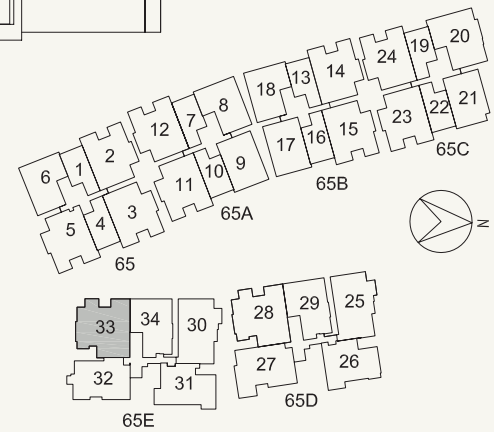

TYPE D-G1

4-Bedroom with Utility Room

164 sq m / 1765 sq ft

#01-33