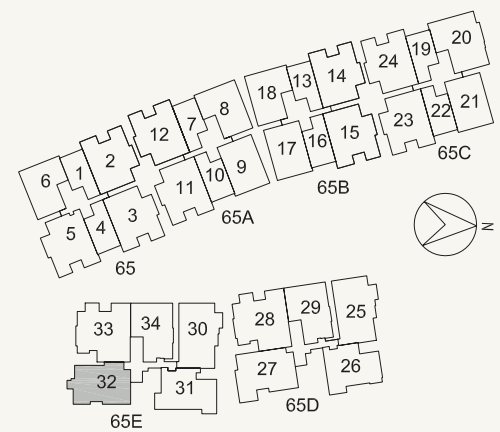

TYPE C7-G

3-Bedroom with Study Room and Utility Room

161 sq m / 1733 sq ft

#01-32