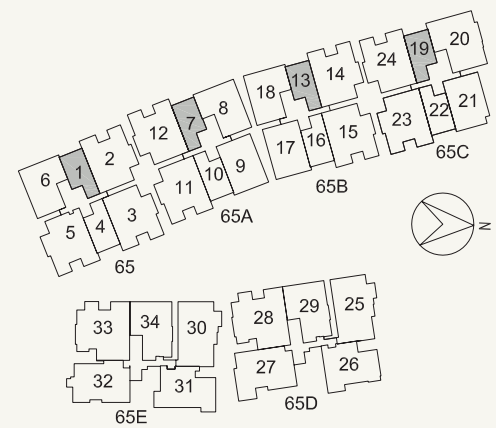

# TYPE A-G3

1-Bedroom

69 sq m / 743 sq ft

#01-19

# TYPE A

1-Bedroom

54 sq m / 581 sq ft

#02-01 to #06-01

#02-07 to #06-07

#02-13 to #06-13

#02-19 to #06-19

# TYPE A1-G

1-Bedroom

65 sq m / 700 sq ft

#02-10

#02-16

#02-22

BUY CONDO.sg

# TYPE A1

1-Bedroom

55 sq m / 592 sq ft

#03-10 to #06-10

#03-16 to #06-16

#03-22 to #06-22

#04-04 to #06-04