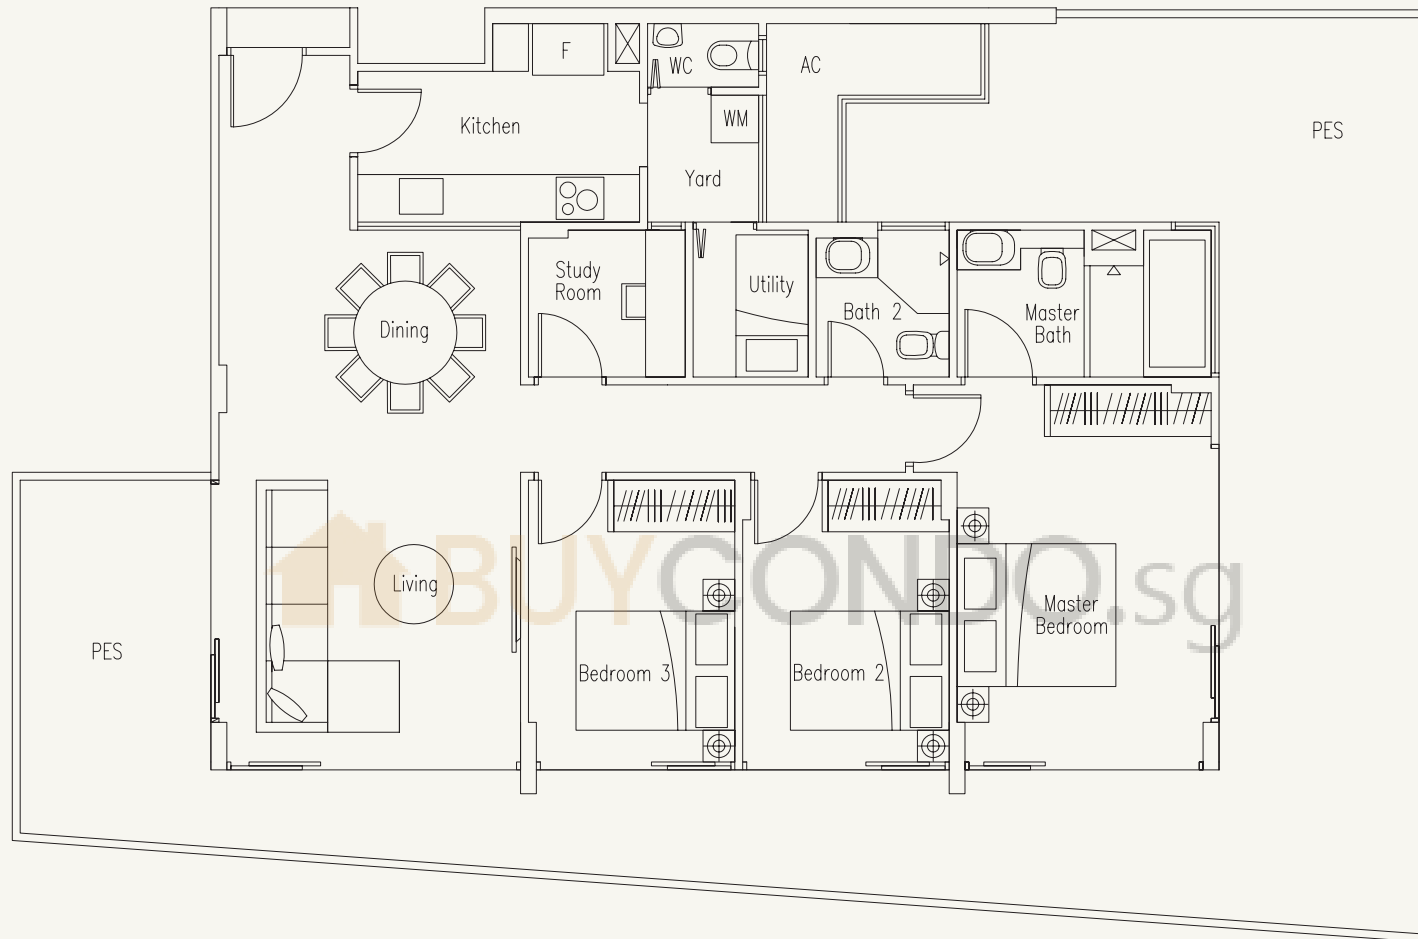

TYPE C6-G

3-Bedroom with Study Room and Utility Room

188 sq m / 2024 sq ft

#01-31