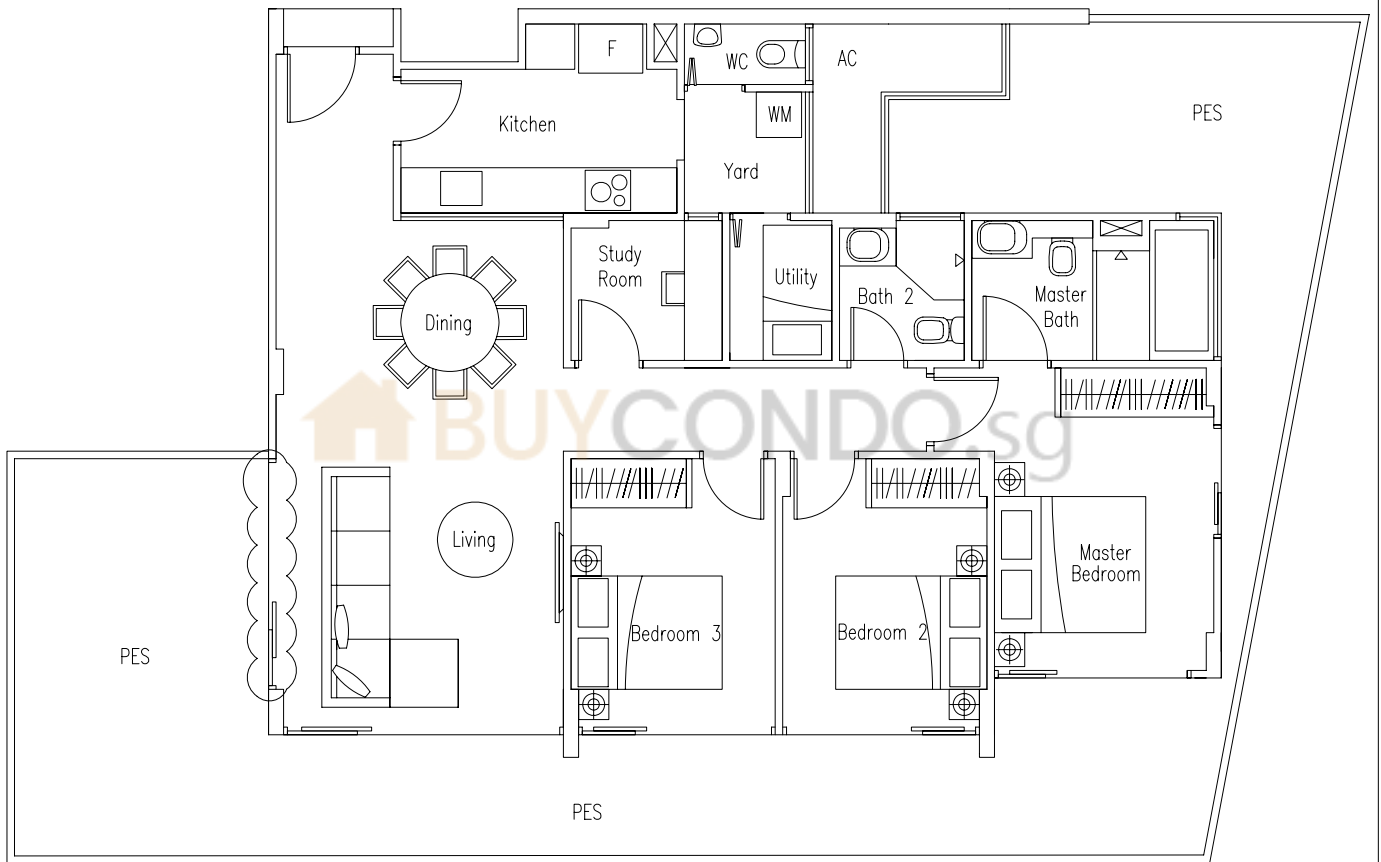

TYPE C4-G

3-Bedroom with Study Room and Utility Room
169sq m / 1819 sq ft
#01-26