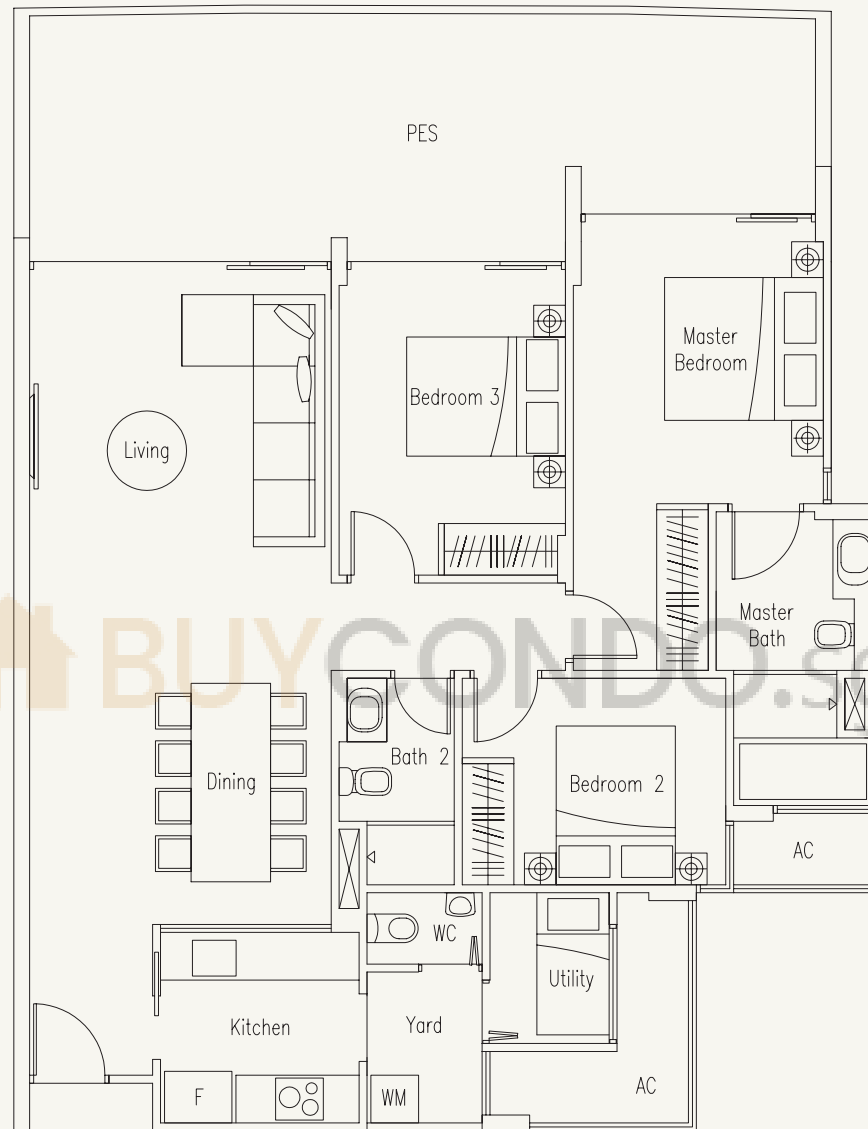

TYPE C-G2

3-Bedroom with Utility Room

140 sq m / 1507 sq ft

#01-14