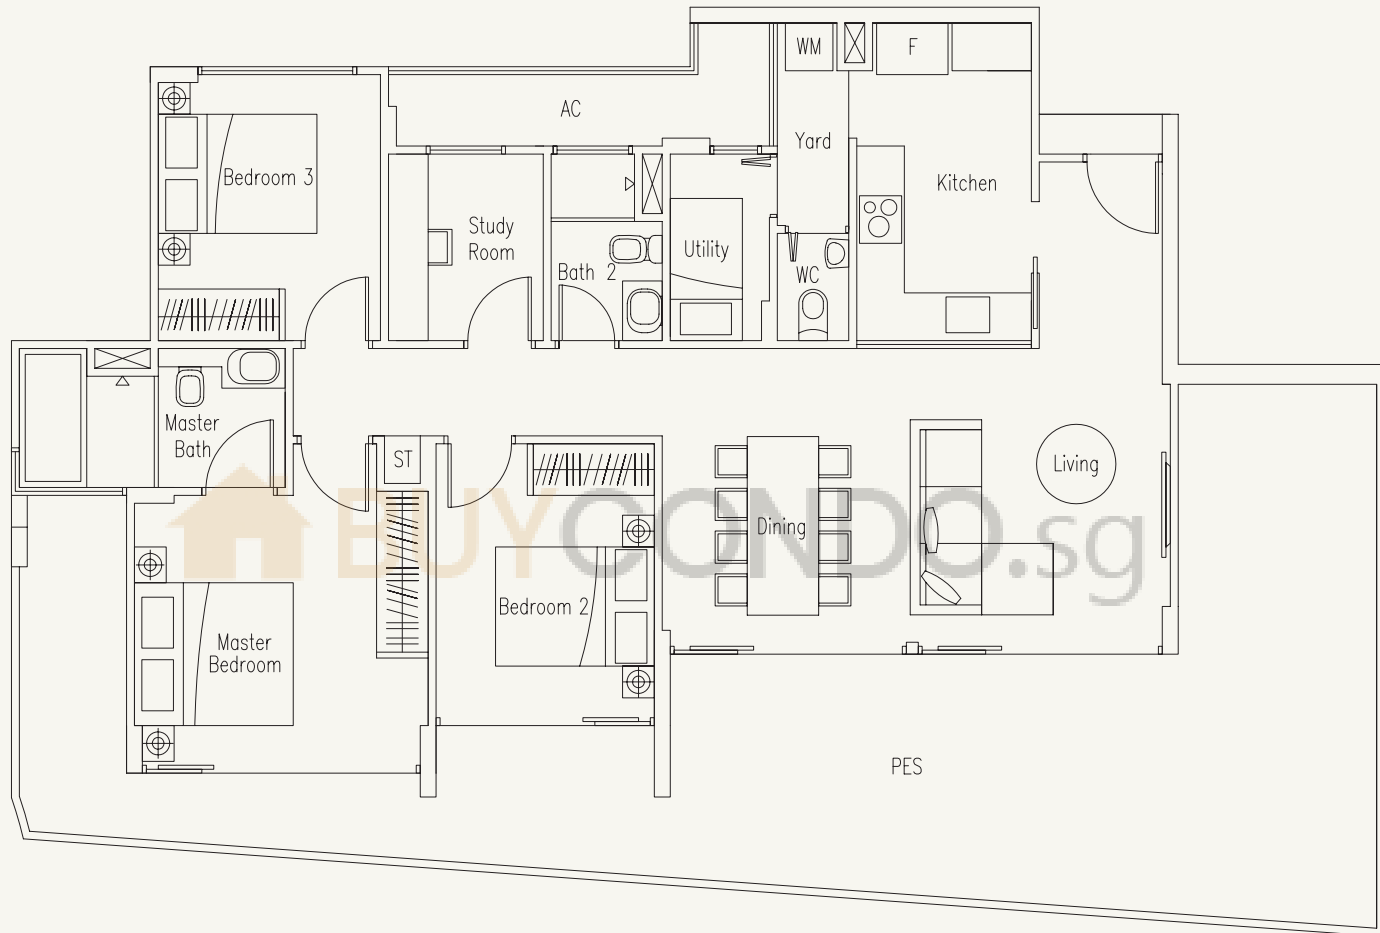

TYPE C7-G

3-Bedroom with Study Room and Utility Room

161 sq m / 1733 sq ft

#01-32