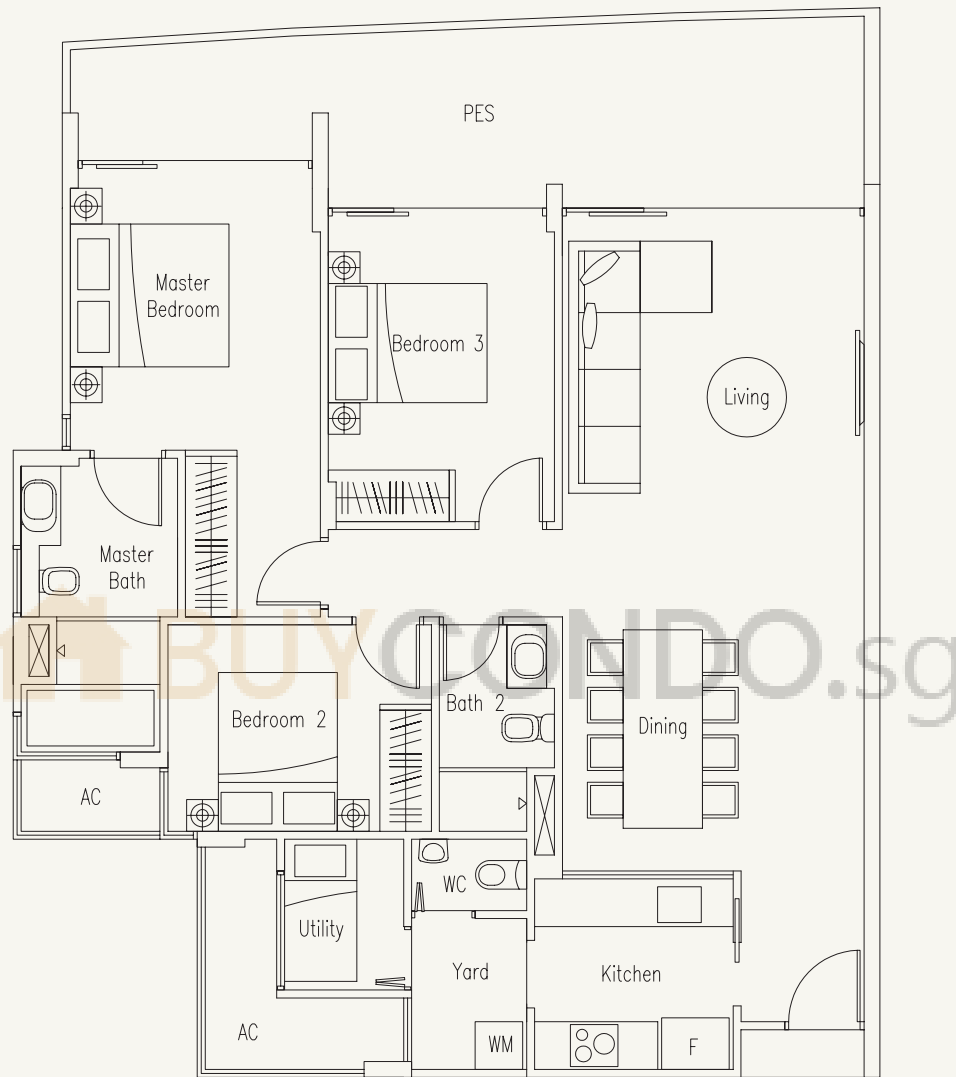

TYPE C-G1

3-Bedroom with Utility Room

131 sq m / 1410 sq ft

#01-12