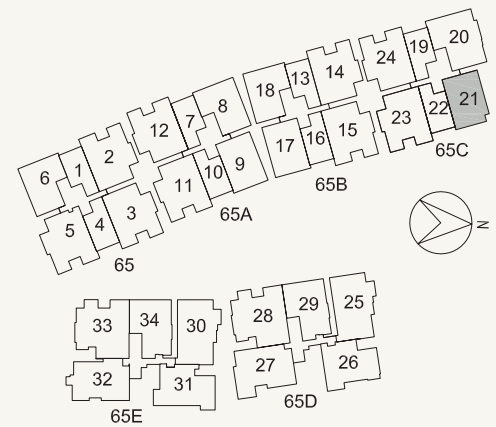

TYPE B4

2-Bedroom with Study Room

96 sq m / 1033 sq ft

#03-21 to #06-21