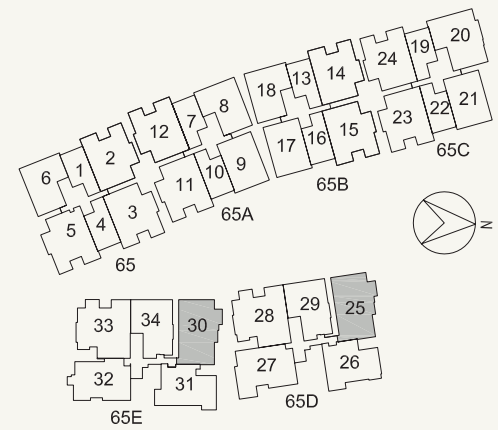

TYPE C3

3-Bedroom with Utility Room

130 sq m / 1399 sq ft

#02-25 to #05-25

#02-30 to #05-30