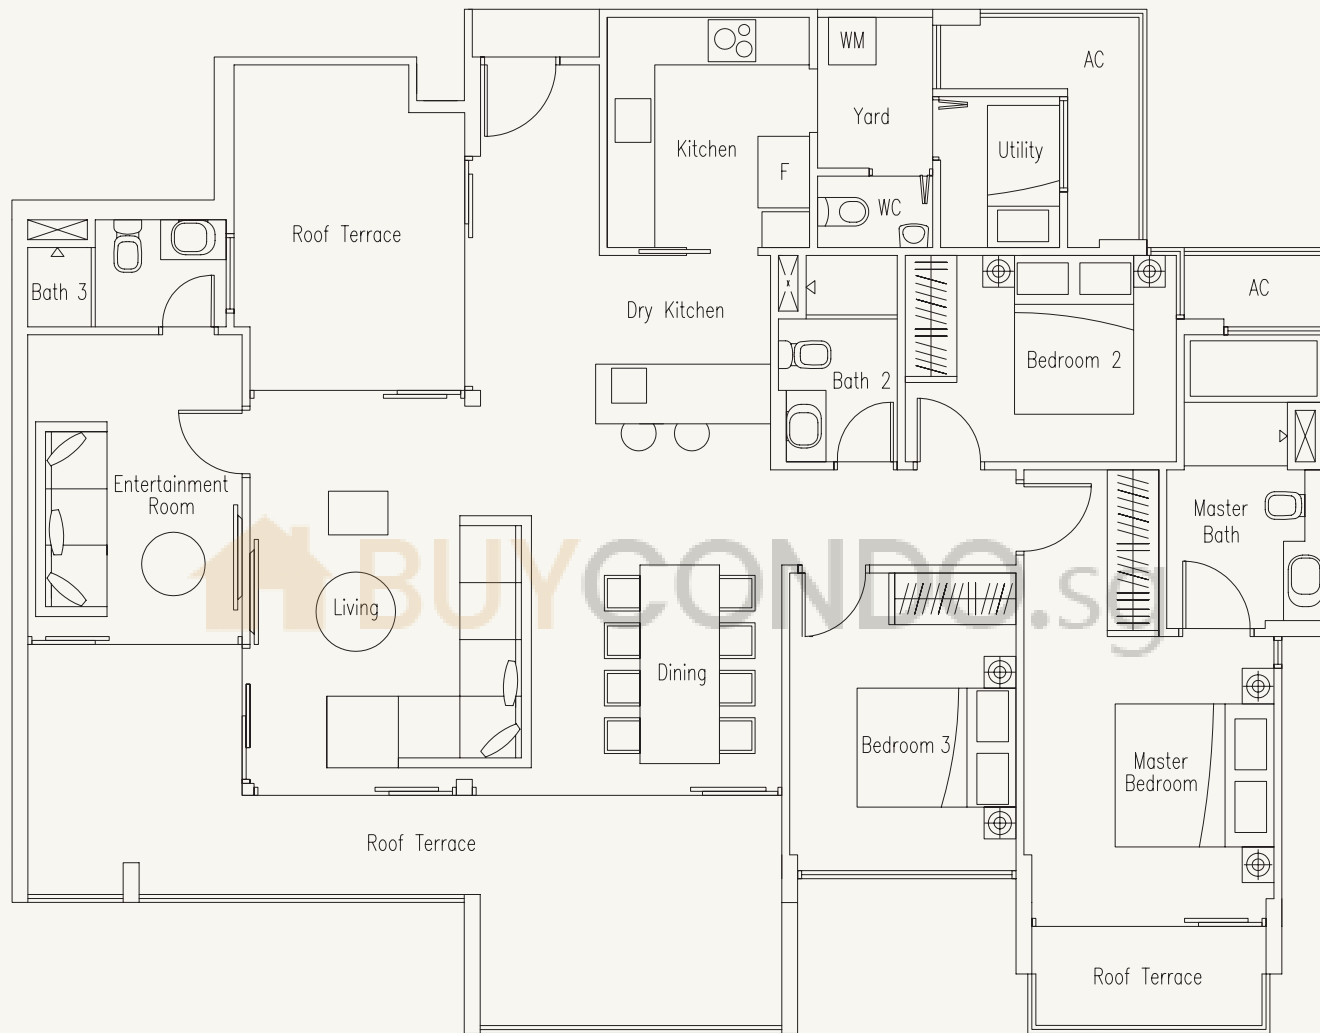

# TYPE PH 11

3-Bedroom with Entertainment Room and Utility Room

176 sq m / 1895 sq ft

#07-03

#07-11

#07-16

#07-22