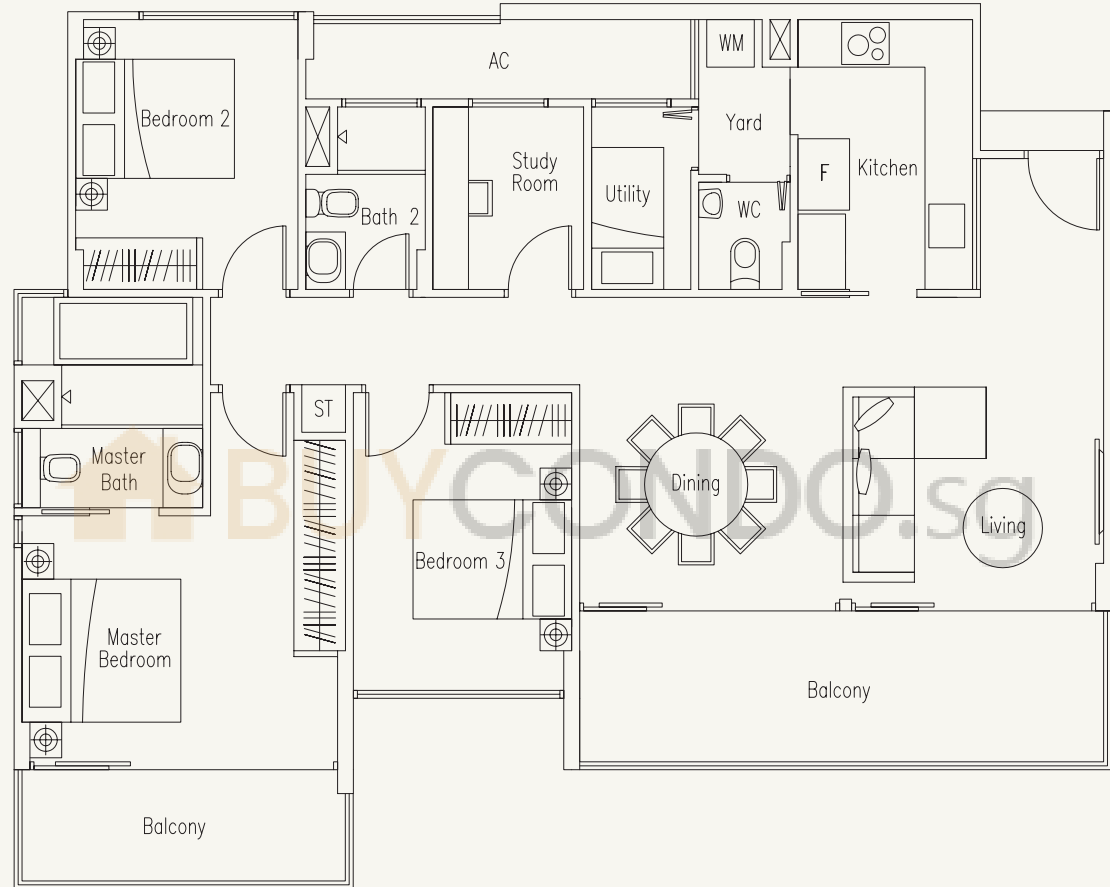

TYPE C5

3-Bedroom with Study Room and Utility Room

129 sq m / 1389 sq ft

#02-27 to #05-27