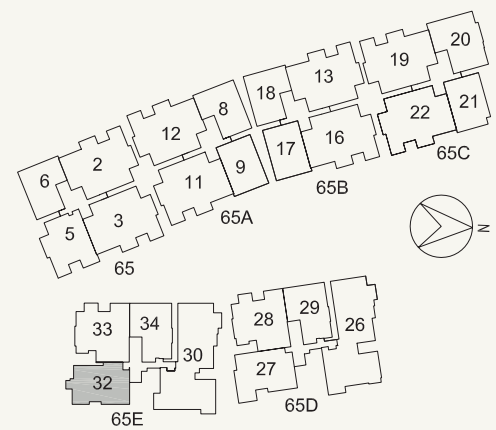

TYPE PH 9

3-Bedroom with Study Room and Utility Room

117 sq m / 1259 sq ft

#06-32