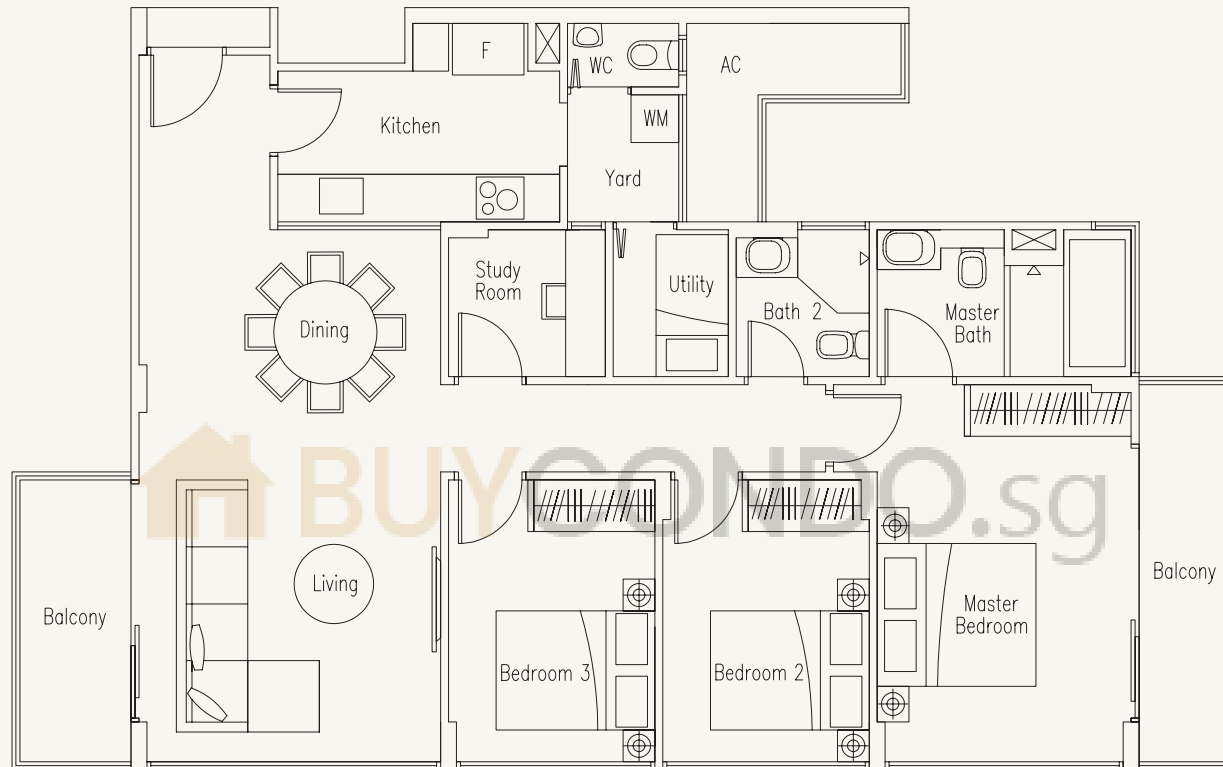

TYPE C6

3-Bedroom with Study Room and Utility Room

119 sq m / 1281 sq ft

#02-31 and #03-31