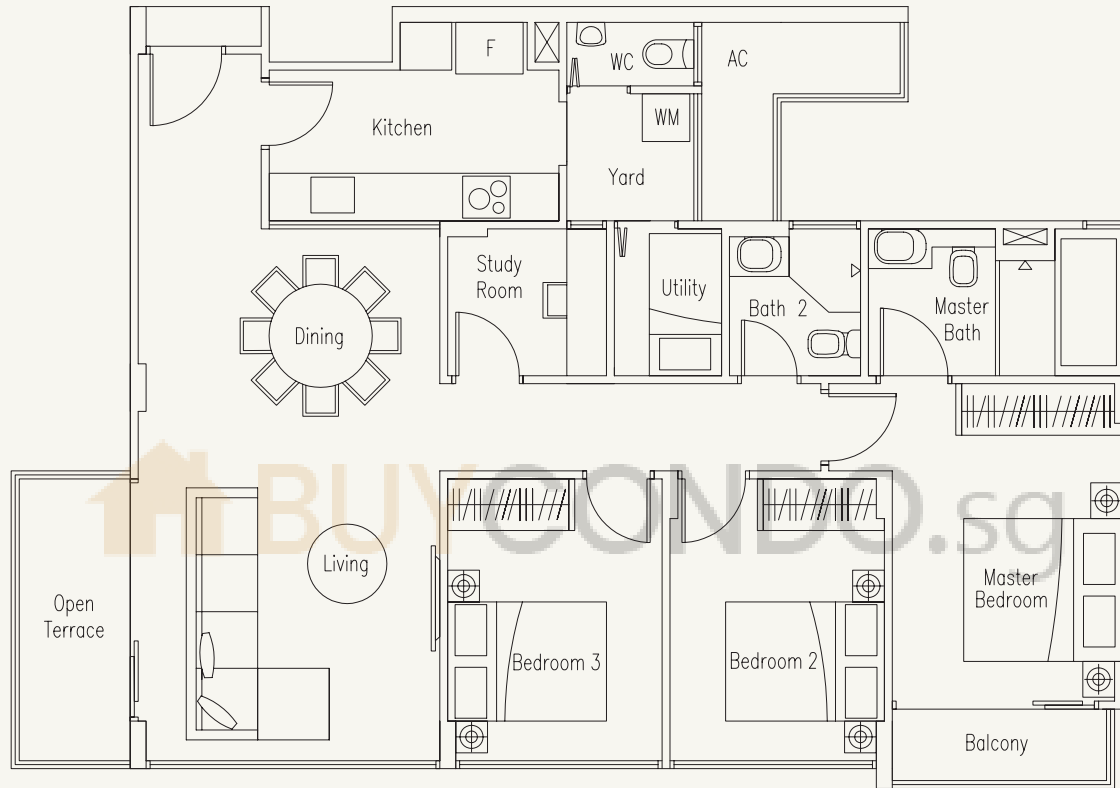

TYPE C4-1

3-Bedroom with Study Room and Utility Room

113 sq m / 1216 sq ft

#03-26