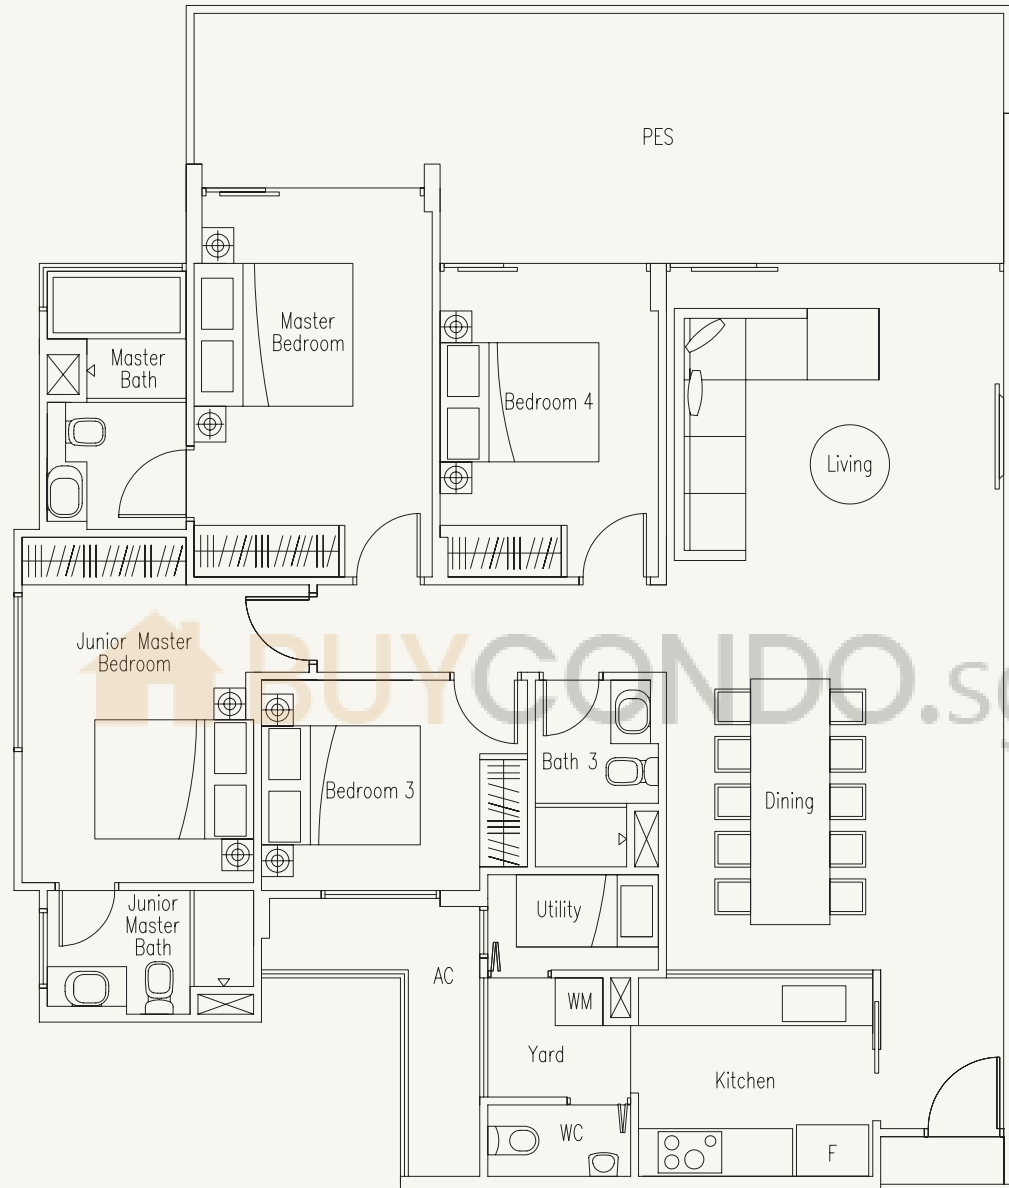

TYPE D-G1

4-Bedroom with Utility Room

164 sq m / 1765 sq ft

#01-33