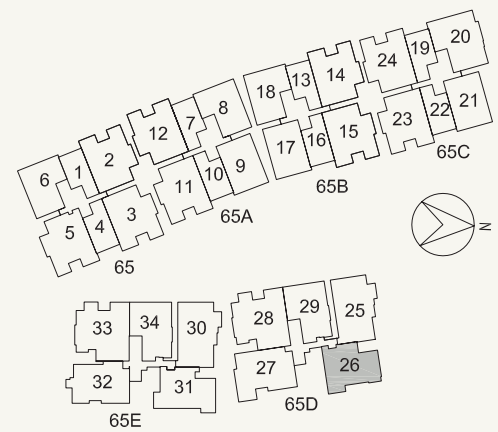

TYPE C4

3-Bedroom with Study Room and Utility Room

113 sq m / 1216 sq ft

#02-26