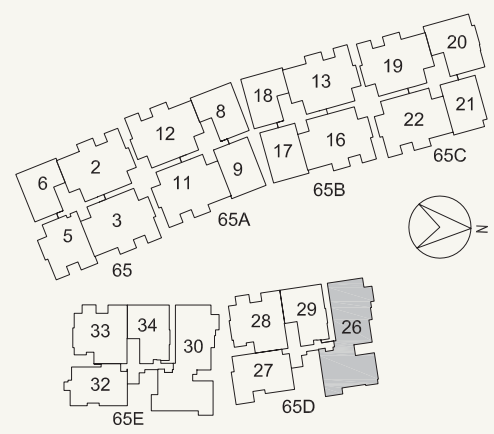

TYPE PH 13

4-Bedroom with
Entertainment Room
and Utility Room
245 sq m / 2637 sq ft
#06-26

BUY ON [PH13DO.sg](http://www.BUYONPH13DO.sg)