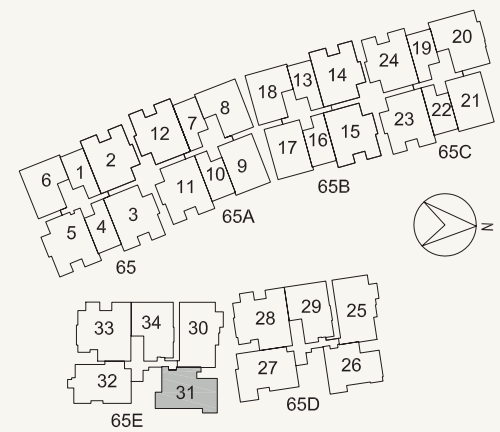

TYPE C6

3-Bedroom with Study Room and Utility Room

119 sq m / 1281 sq ft

#02-31 and #03-31