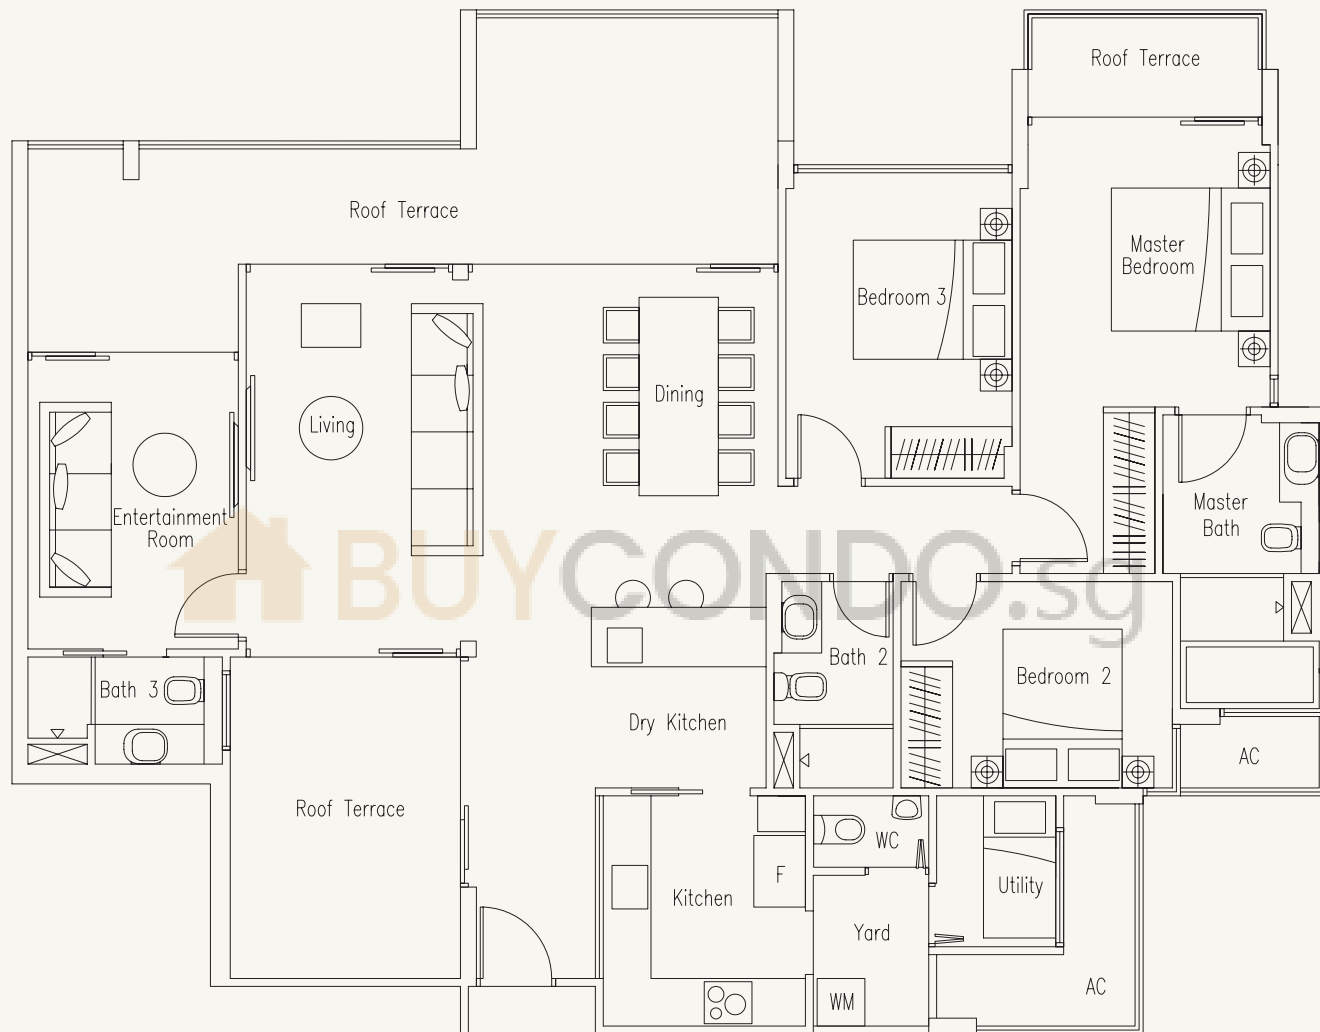

# TYPE PH 10

3-Bedroom with Entertainment Room and Utility Room

174 sq m / 1873 sq ft

#07-02

#07-12

#07-13

#07-19