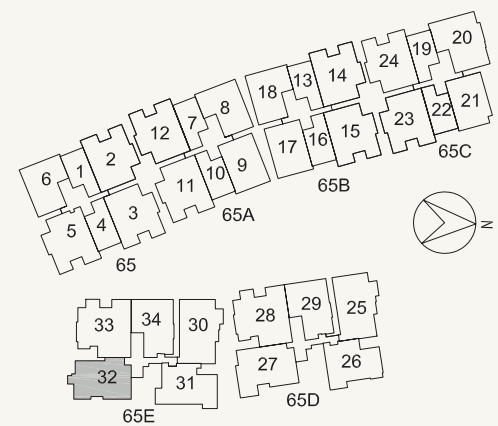

TYPE C7

3-Bedroom with Study Room and Utility Room

117 sq m / 1259 sq ft

#02-32 to #05-32