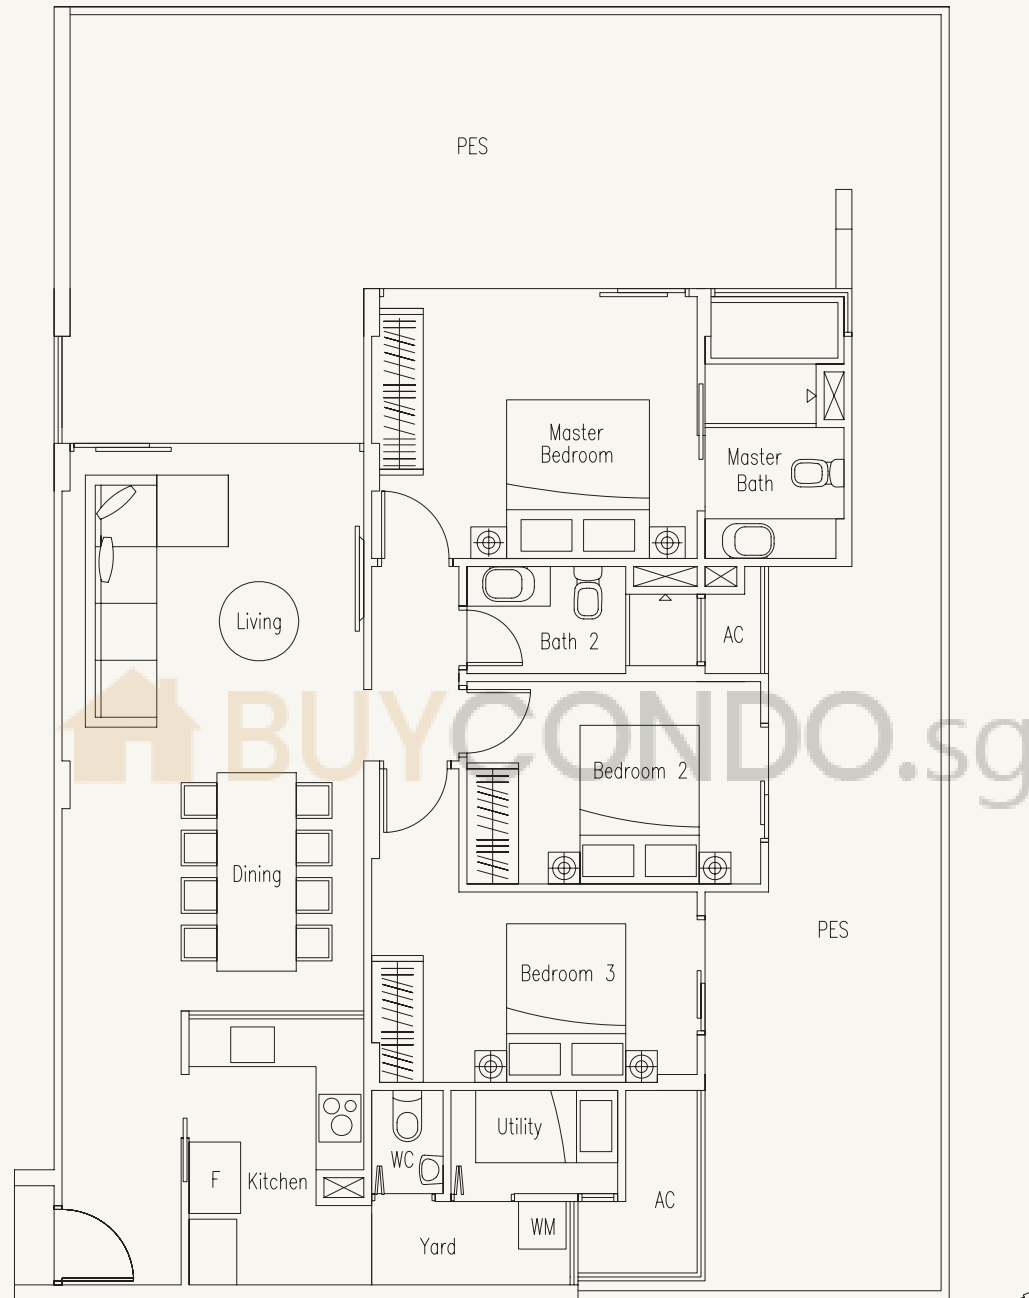

TYPE C3-G1

3-Bedroom with Utility Room

181 sq m / 1948 sq ft

#01-30