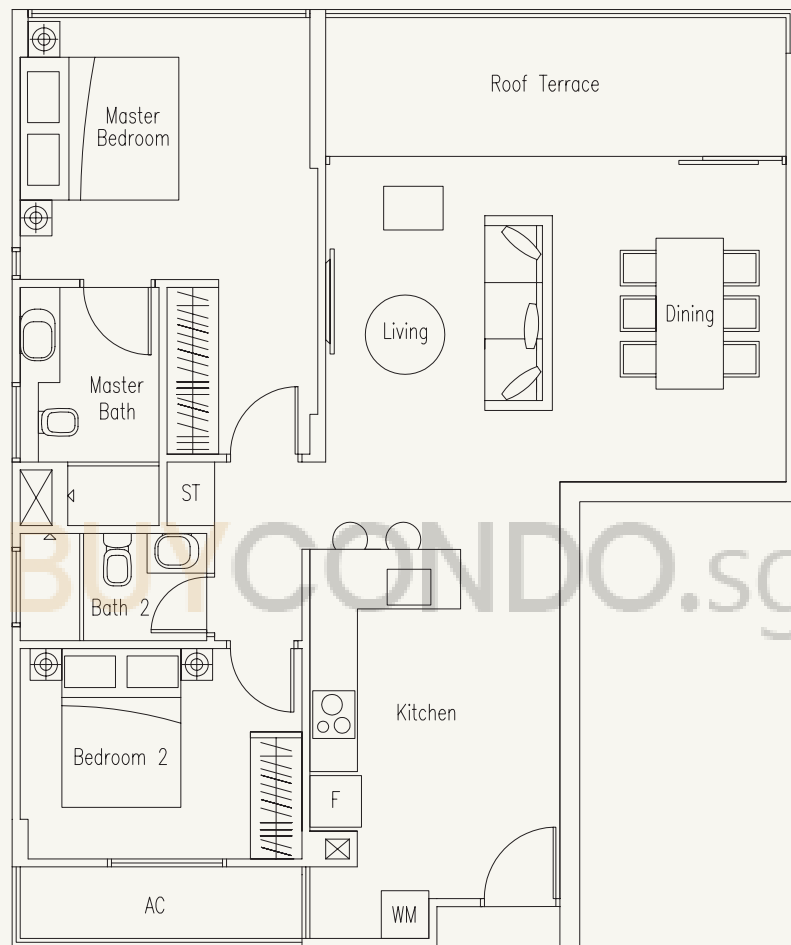

TYPE PH 2

2-Bedroom

99 sq m / 1066 sq ft

#07-18