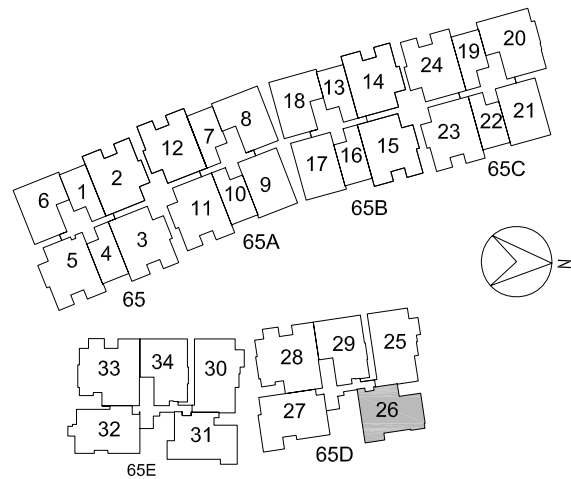

TYPE C4-G

3-Bedroom with Study Room and Utility Room
169sq m / 1819 sq ft
#01-26