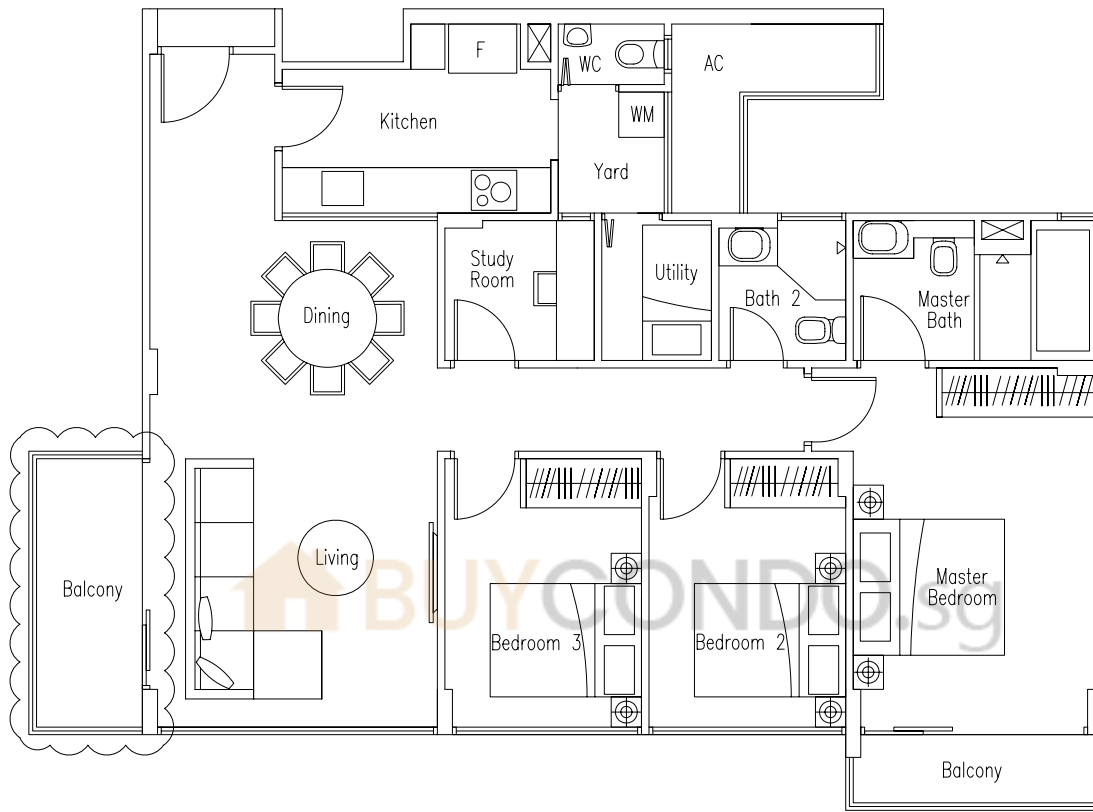

TYPE C6-1

3-Bedroom with Study Room and Utility Room

116 sq m / 1249 sq ft

#04-31 and #05-31