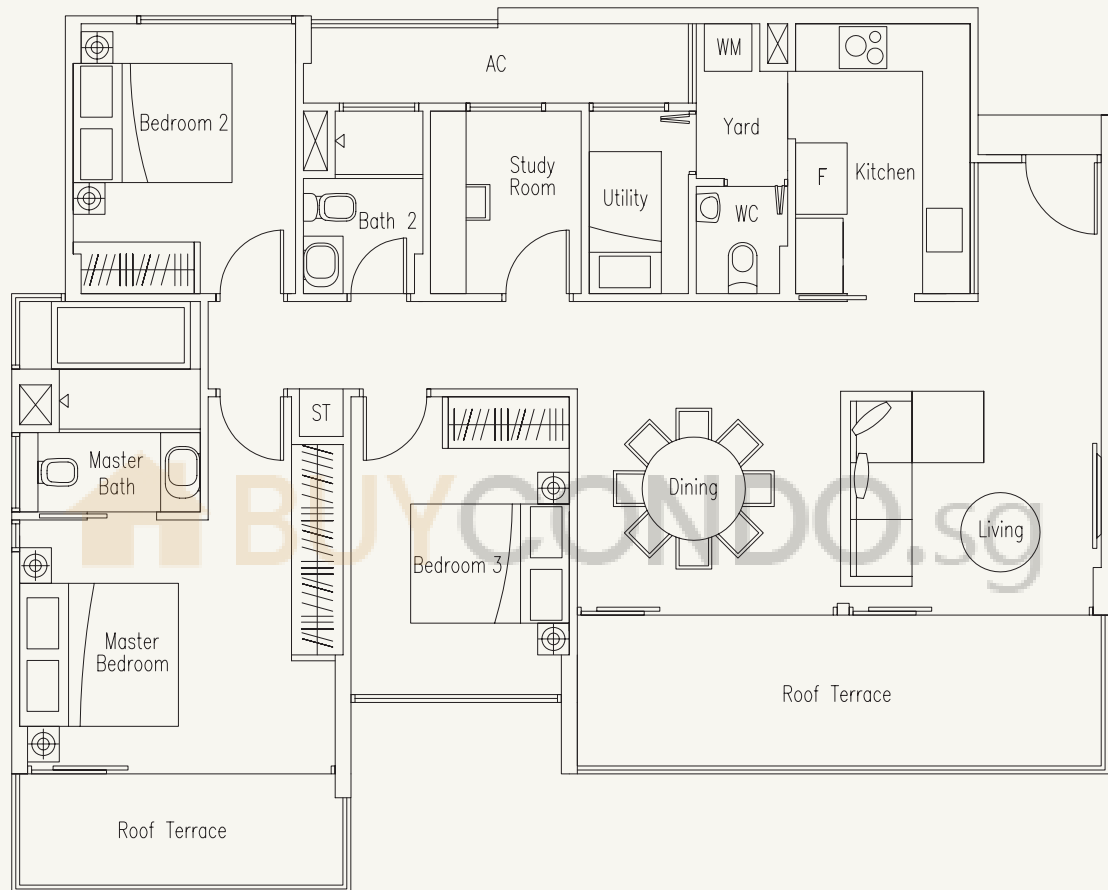

TYPE PH 8

3-Bedroom with Study Room and Utility Room

129 sq m / 1389 sq ft

#06-27