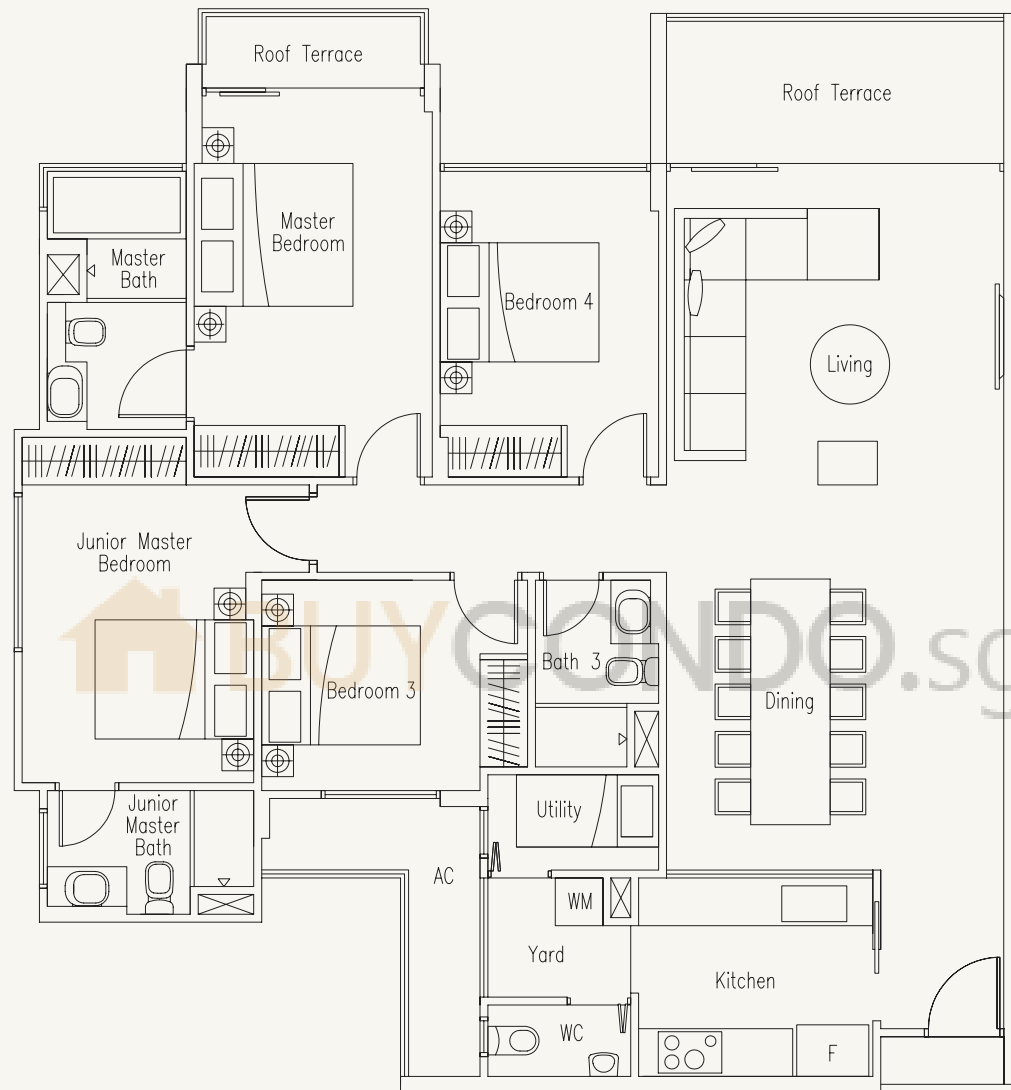

TYPE PH 12

4-Bedroom with Utility Room

145 sq m / 1561 sq ft

#06-28

#06-33