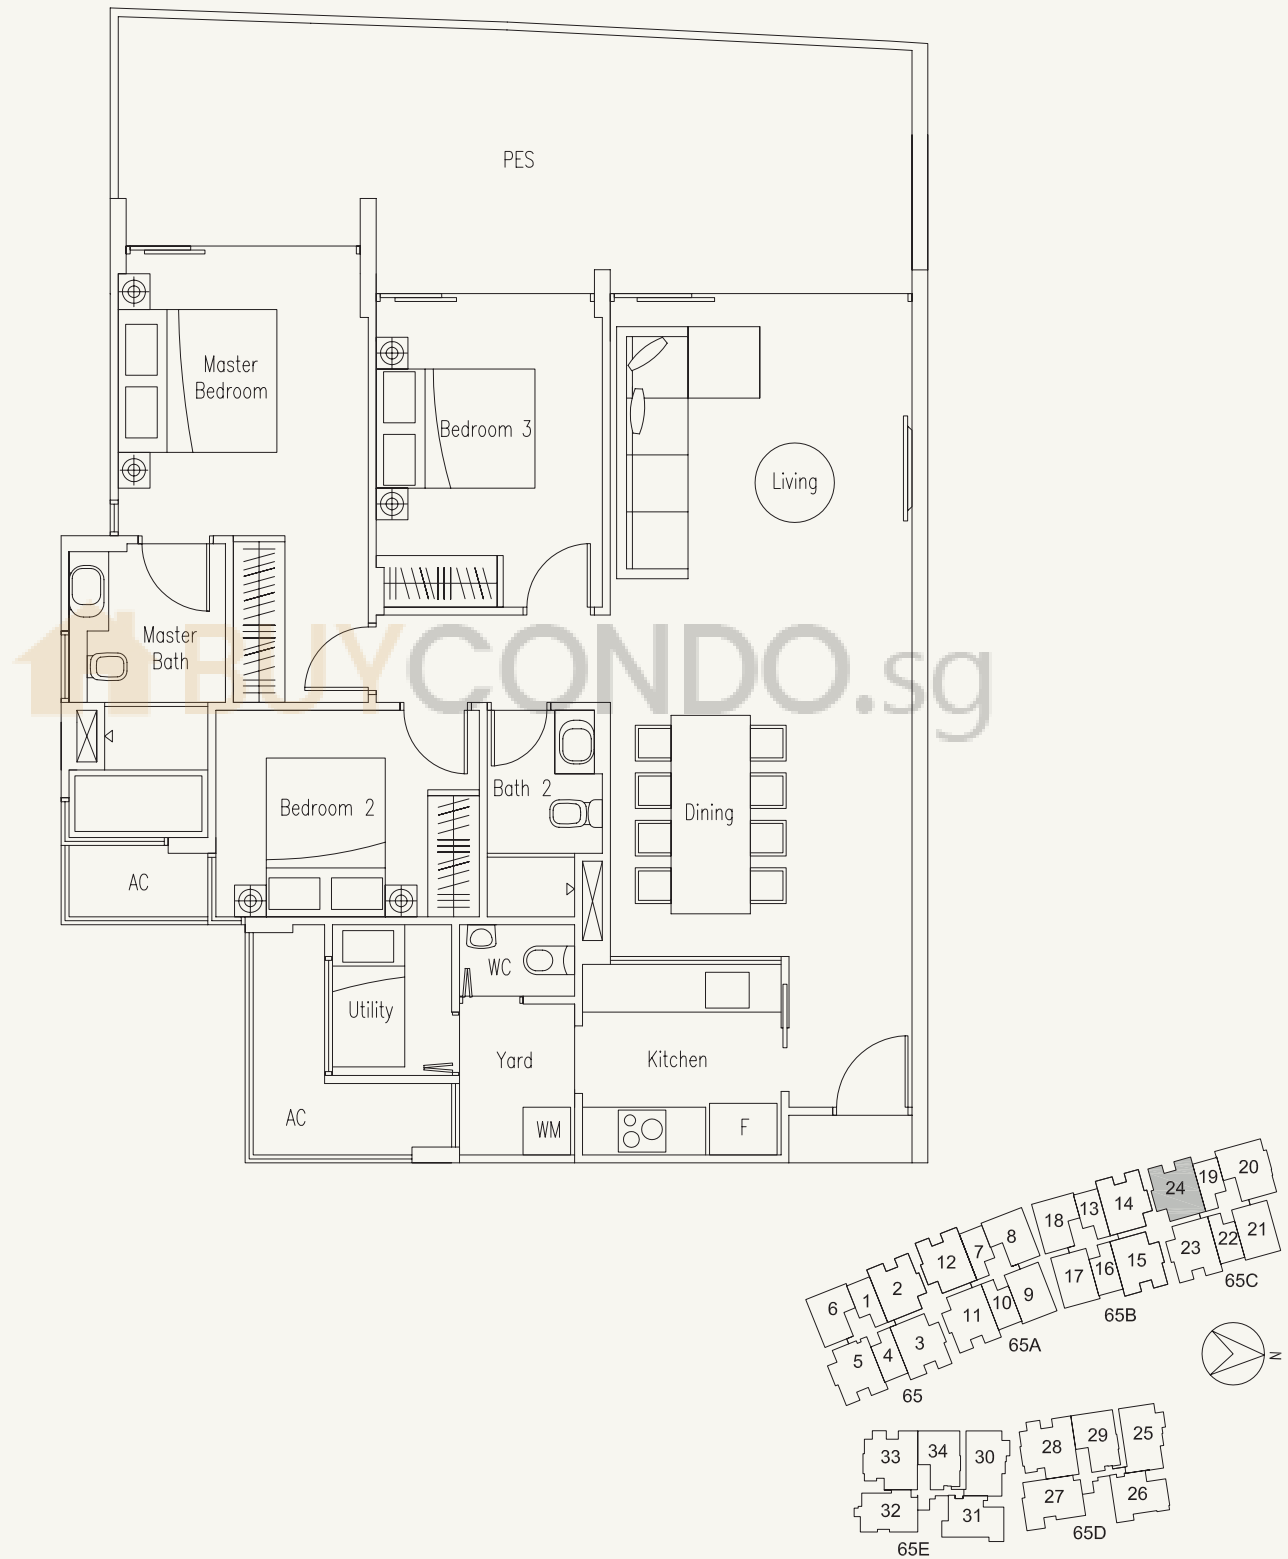

TYPE C-G3

3-Bedroom with Utility Room

142 sq m / 1529 sq ft

#01-24