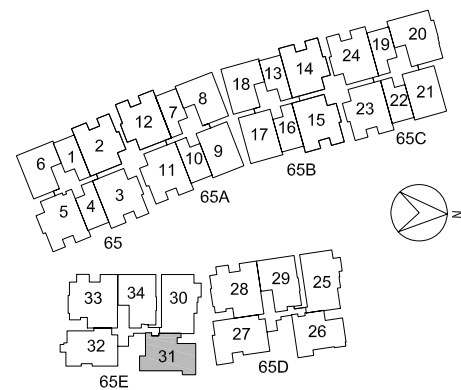

TYPE C6-1

3-Bedroom with Study Room and Utility Room

116 sq m / 1249 sq ft

#04-31 and #05-31