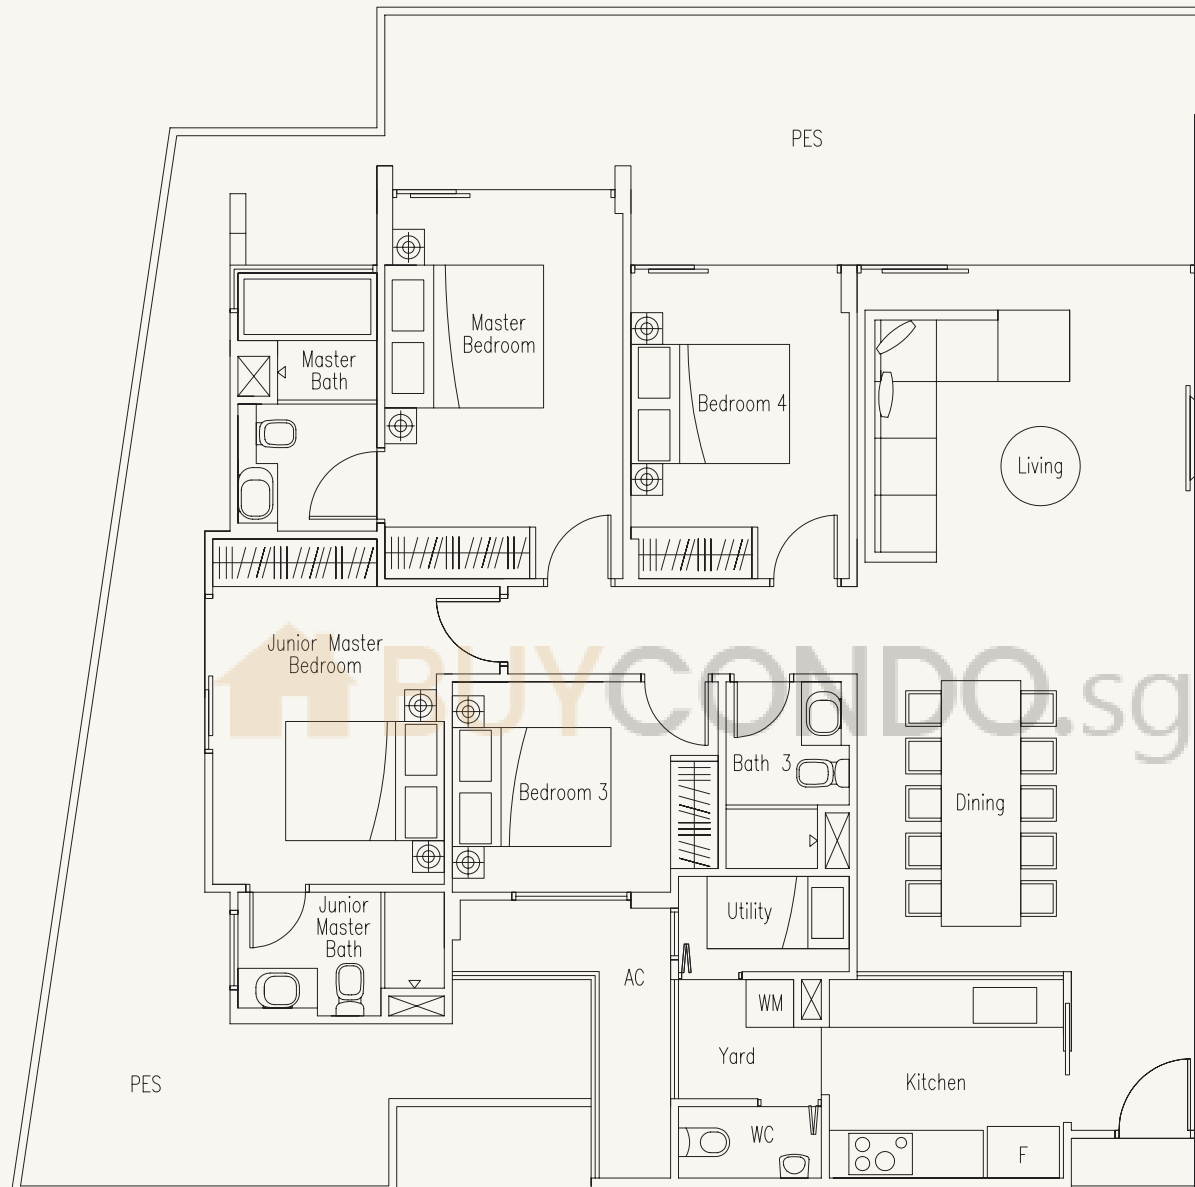

TYPE D-G

4-Bedroom with Utility Room

198 sq m / 2131 sq ft

#01-28