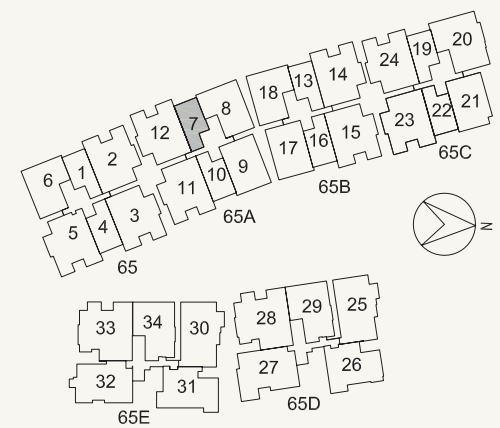

# TYPE A-G

1-Bedroom

66 sq m / 710 sq ft

#01-01

BUY CONDO.sg

# TYPE A-G1

1-Bedroom

67 sq m / 721 sq ft

#01-07