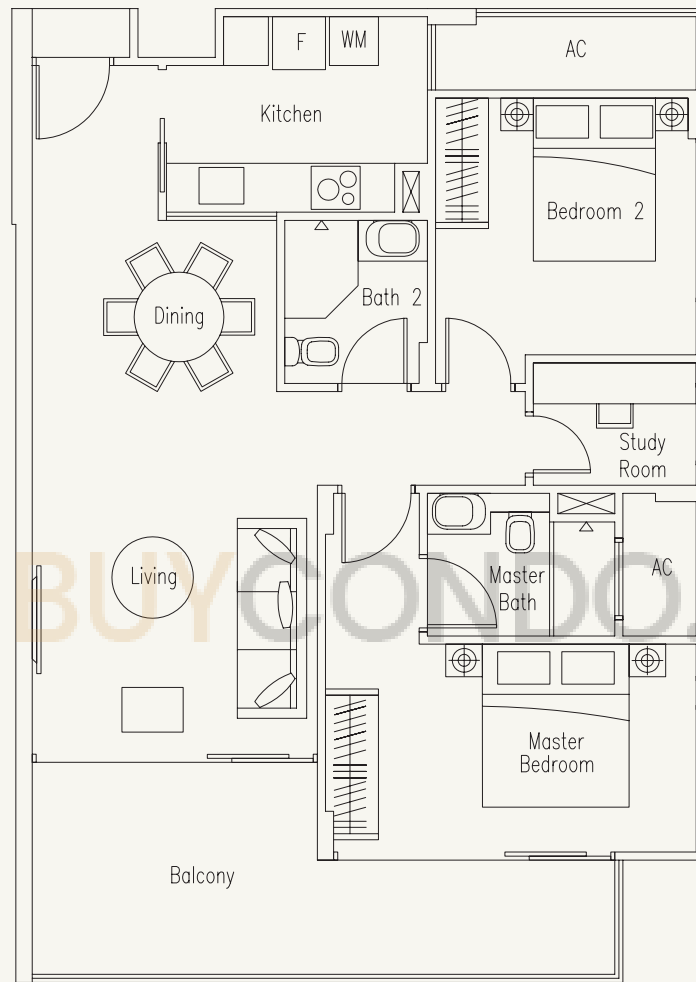

TYPE B4

2-Bedroom with Study Room

96 sq m / 1033 sq ft

#03-21 to #06-21