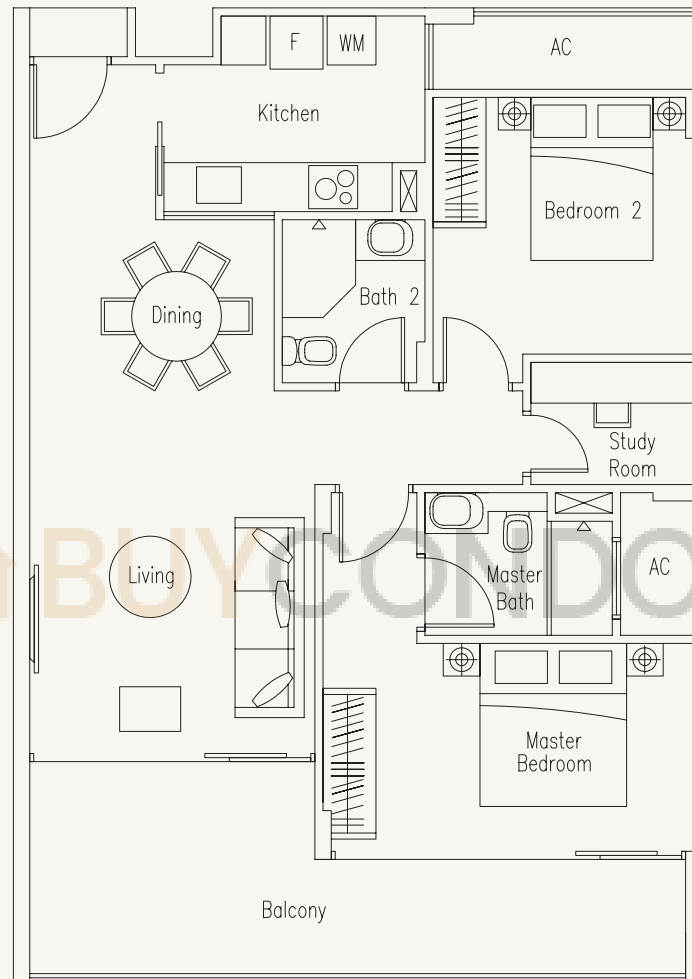

TYPE B3

2-Bedroom with Study Room

98 sq m / 1055 sq ft

#03-09 to #06-09

#03-17 to #06-17