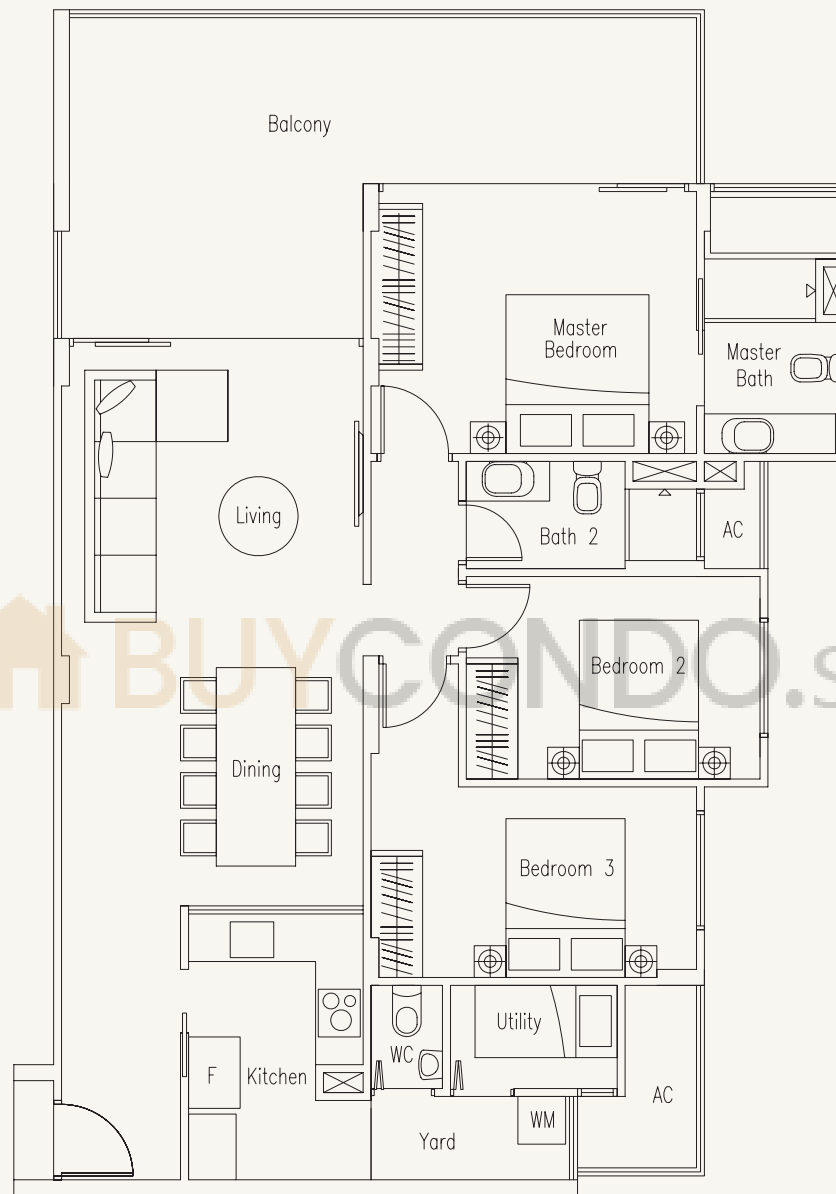

TYPE C3

3-Bedroom with Utility Room

130 sq m / 1399 sq ft

#02-25 to #05-25

#02-30 to #05-30