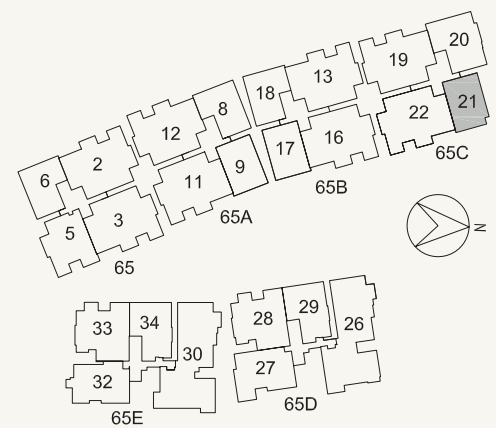

TYPE PH 5

2-Bedroom with Study Room

96 sq m / 1033 sq ft

#07-21