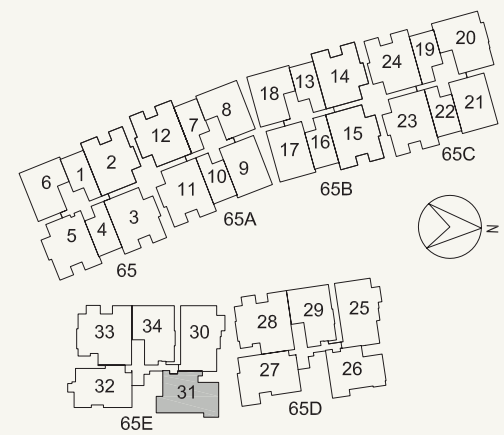

TYPE C6-G

3-Bedroom with Study Room and Utility Room

188 sq m / 2024 sq ft

#01-31