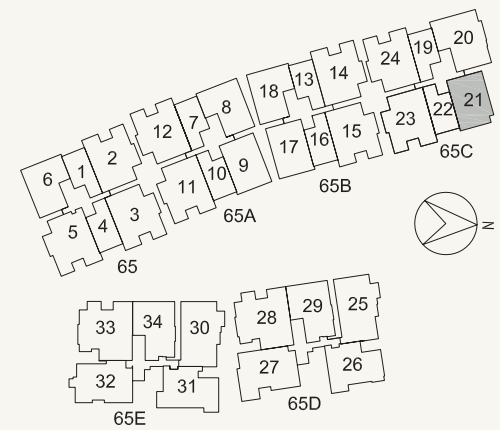

TYPE B4-G

2-Bedroom with Study Room

123 sq m / 1324 sq ft

#02-21