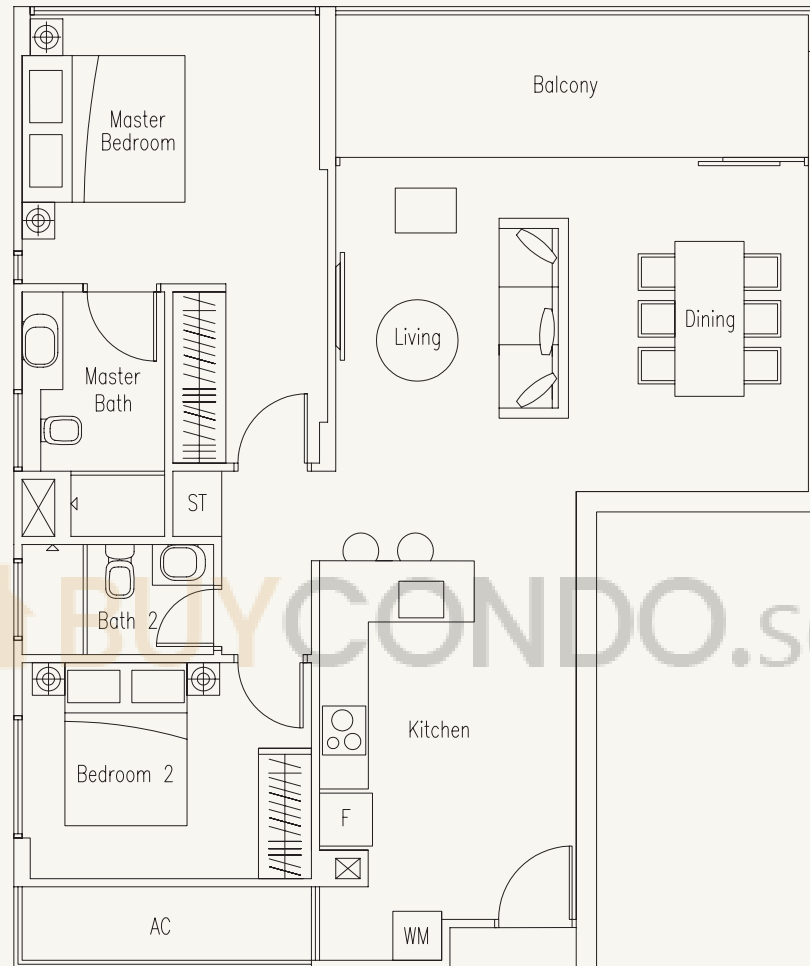

TYPE B

2-Bedroom

99 sq m / 1066 sq ft

#02-06 to #06-06

#02-08 to #06-08