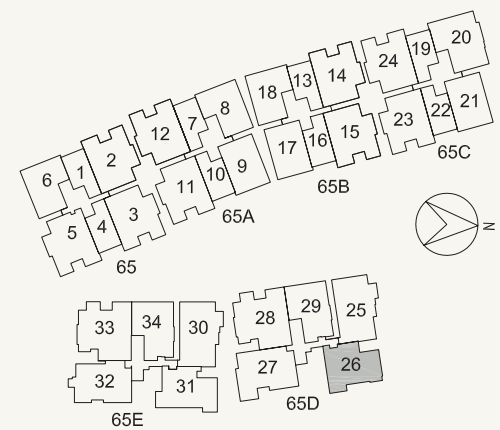

TYPE C4-2

3-Bedroom with Study Room and Utility Room

113 sq m / 1216 sq ft

#04-26 and #05-26