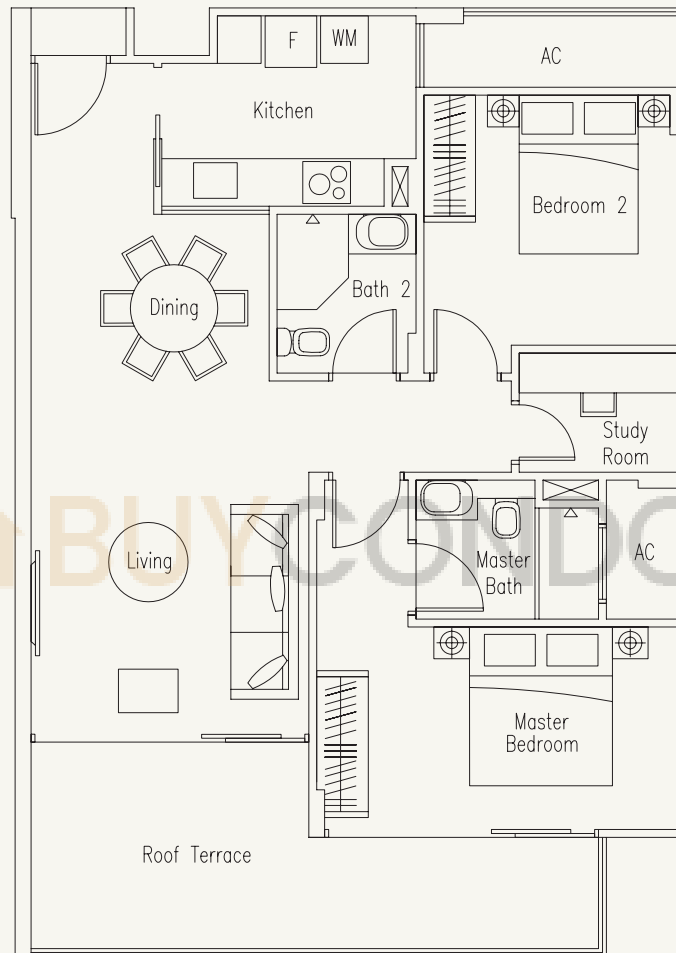

TYPE PH 5

2-Bedroom with Study Room

96 sq m / 1033 sq ft

#07-21