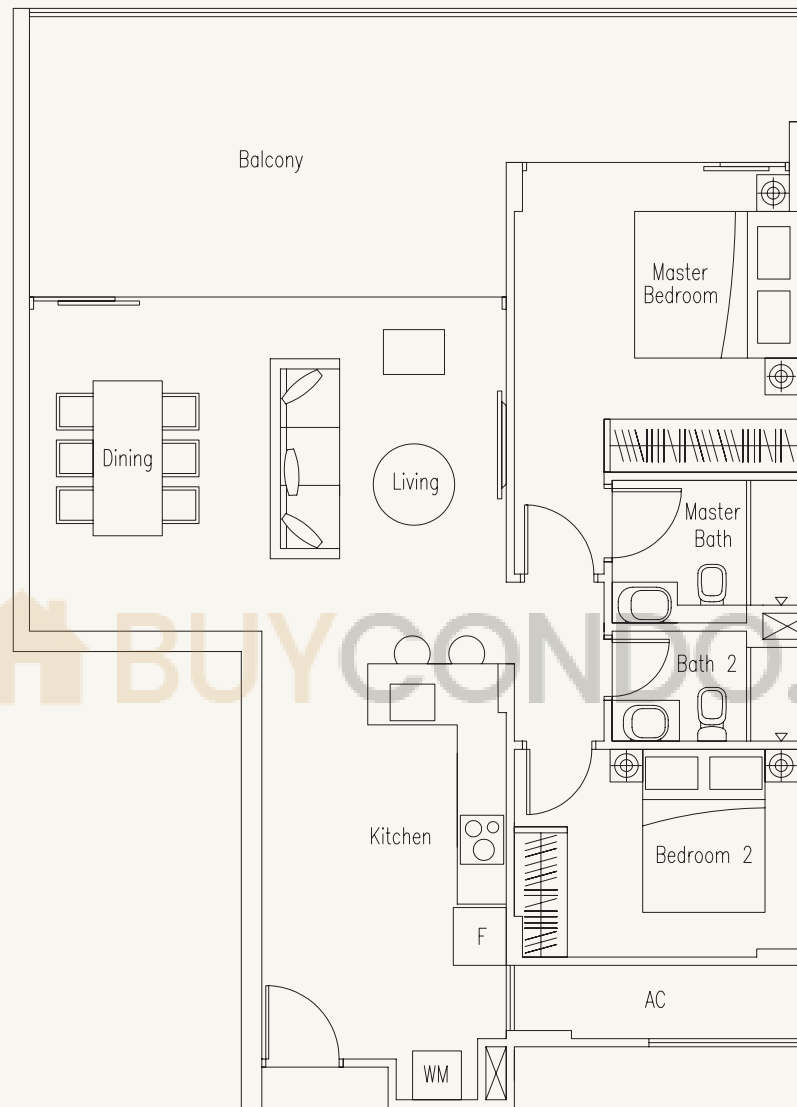

TYPE B2

2-Bedroom

110 sq m / 1184 sq ft

#02-29 to #05-29

#02-34 to #05-34