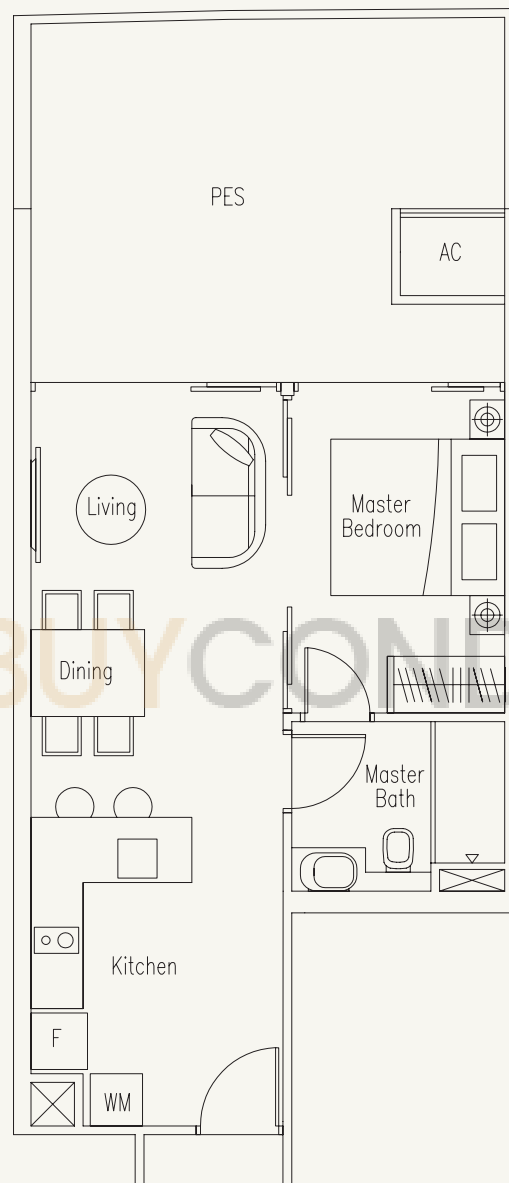

# TYPE A-G

1-Bedroom

66 sq m / 710 sq ft

#01-01

BUY CONDO.sg

# TYPE A-G1

1-Bedroom

67 sq m / 721 sq ft

#01-07