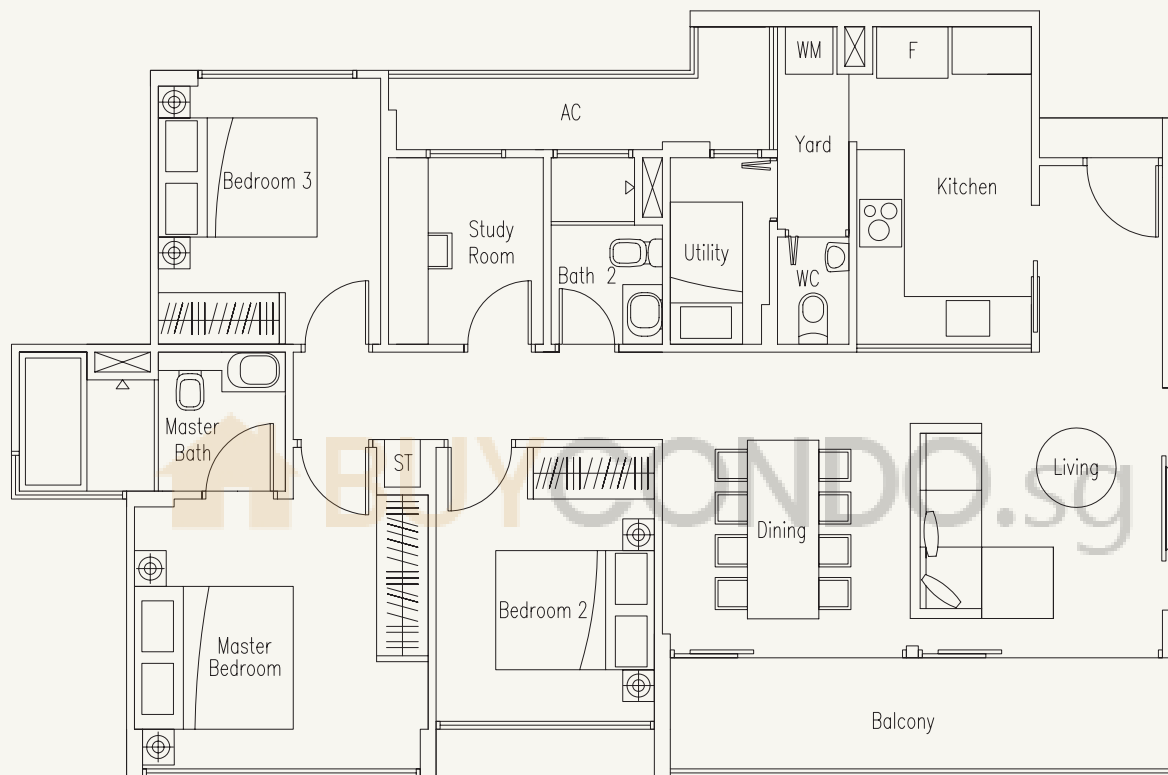

TYPE C7

3-Bedroom with Study Room and Utility Room

117 sq m / 1259 sq ft

#02-32 to #05-32