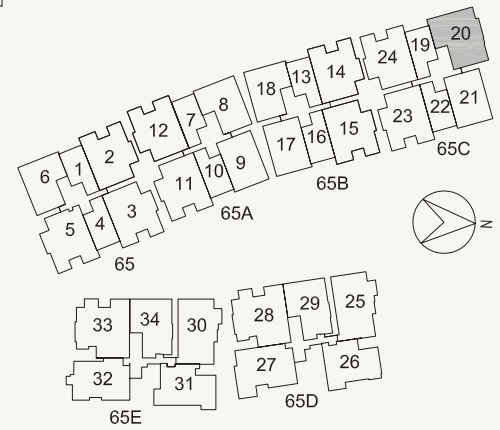

TYPE C2-G

3-Bedroom with Utility Room

143 sq m / 1539 sq ft

#01-20