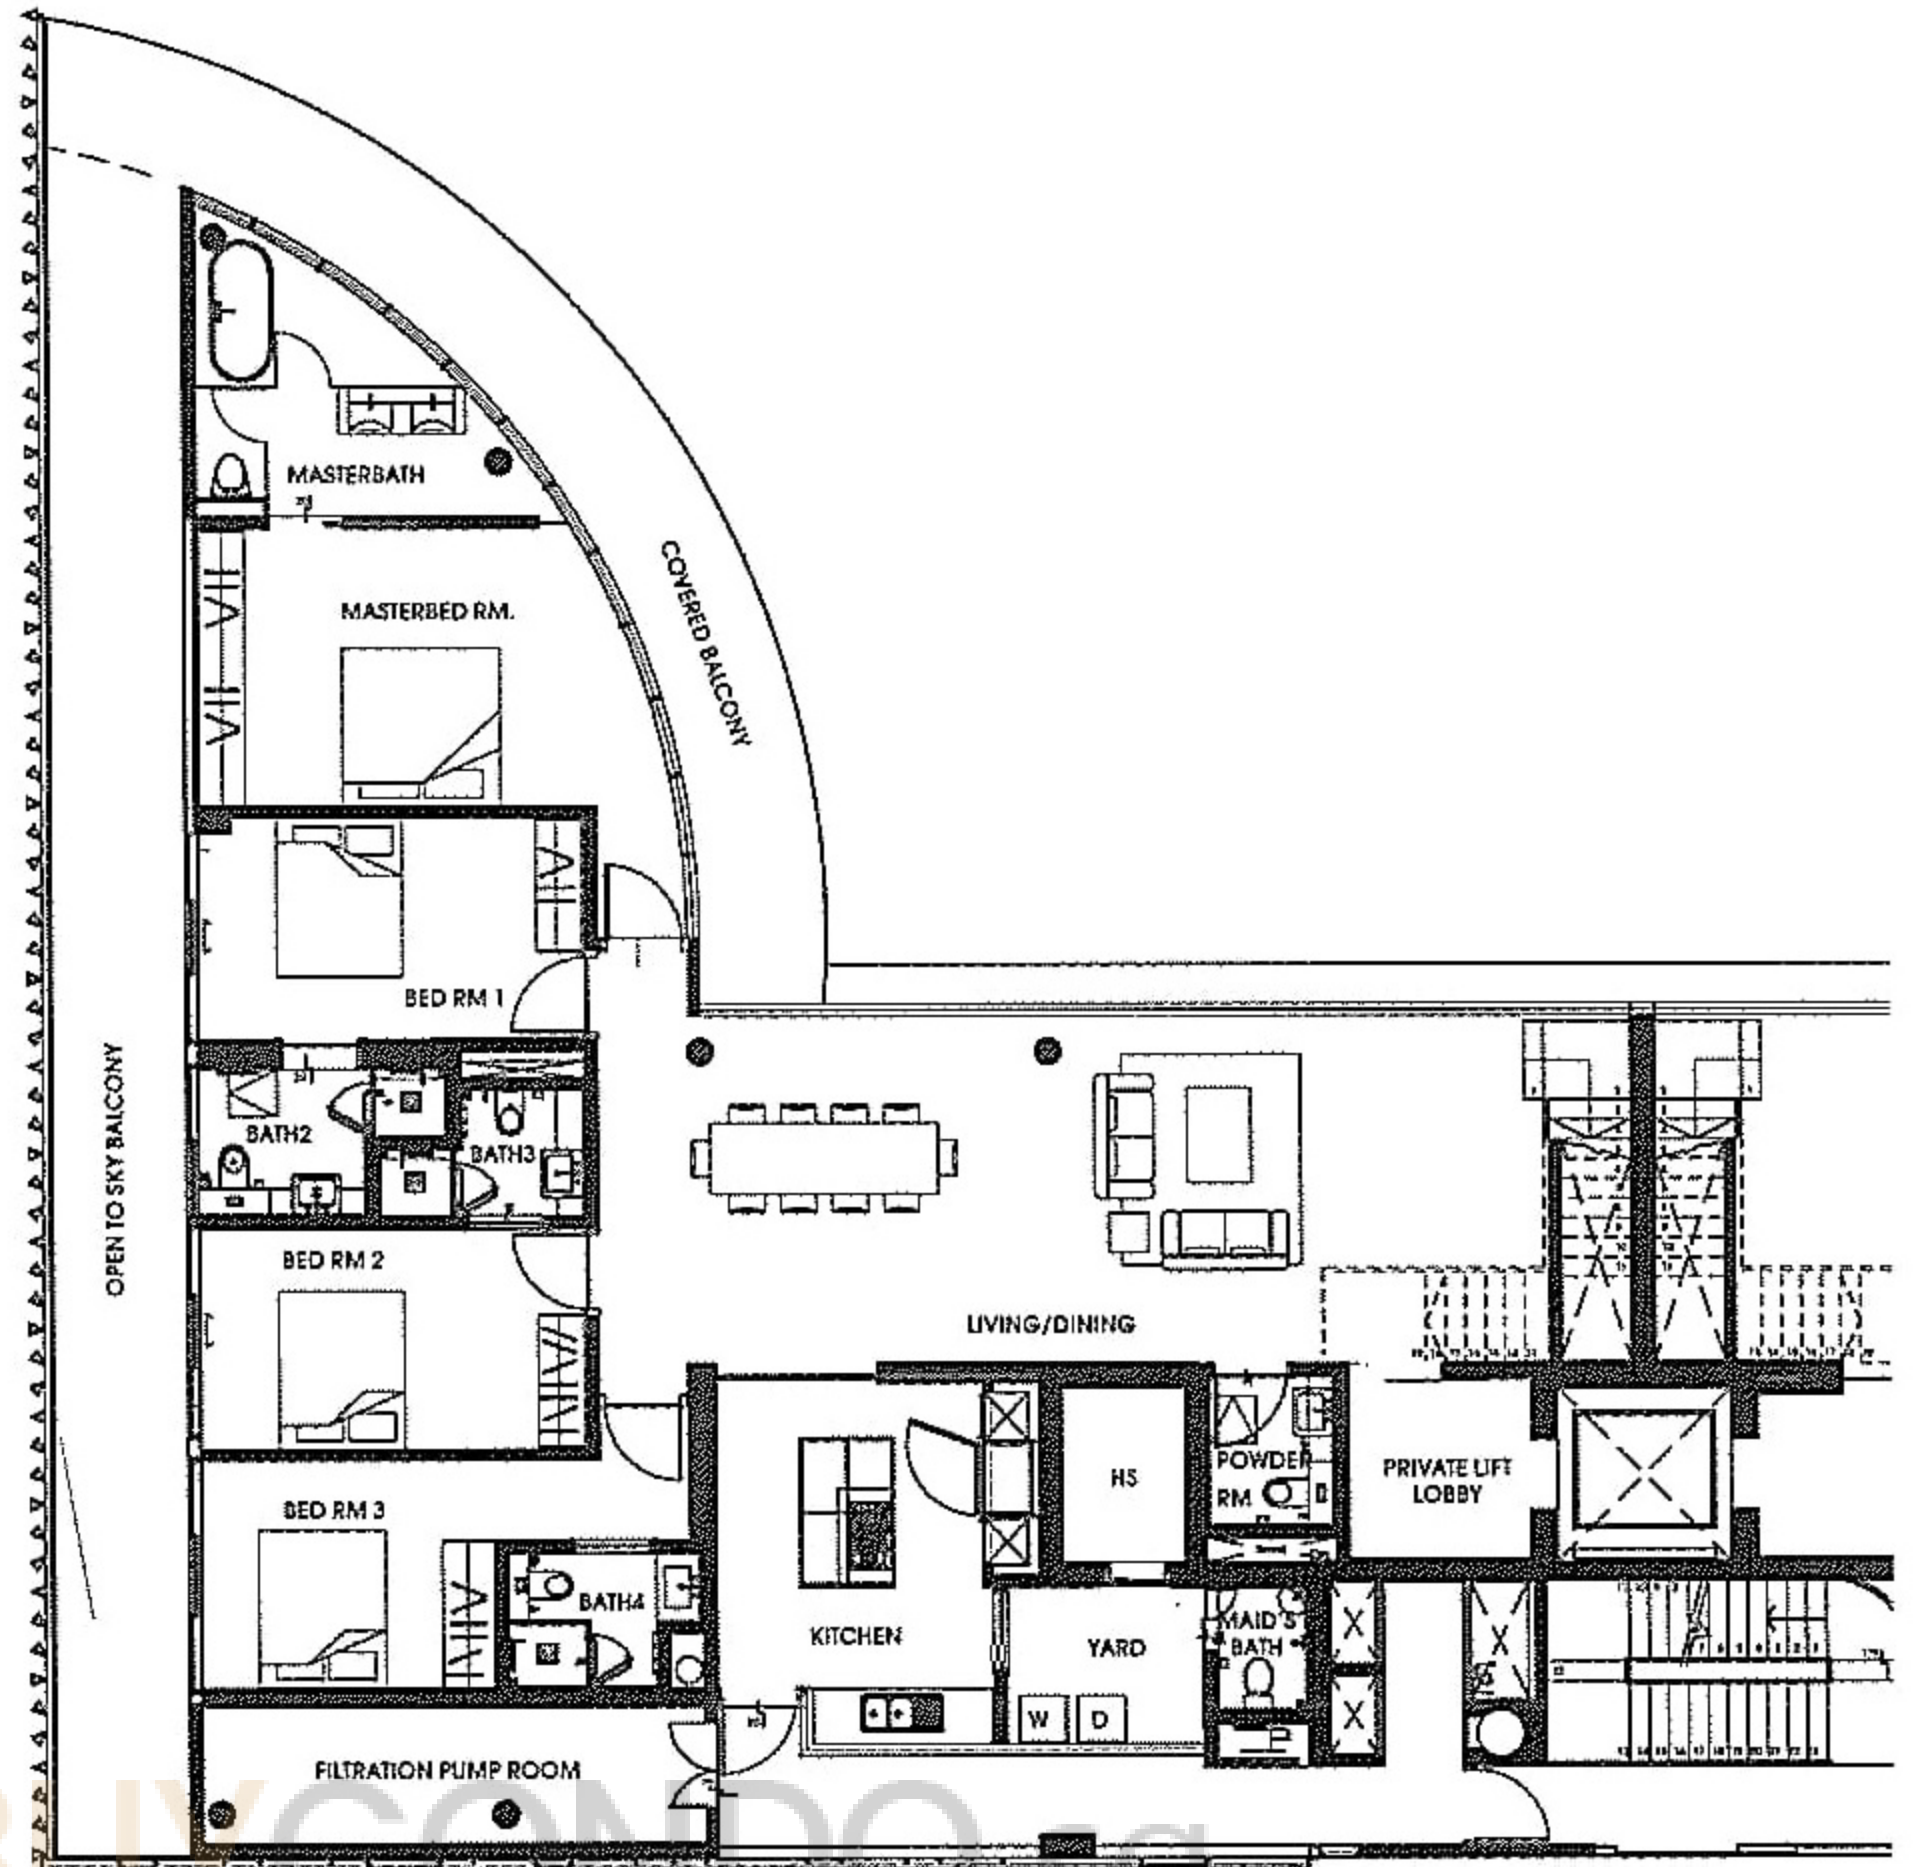

2 Bedrooms

Type C1 1,378 sqft

- UNIT 01-01

3 Bedrooms

Type B1 1,873 sqft

- UNIT 01-04

3 Bedrooms

BUYCONDOS.SG

Type B2 1,797.5 sqft
- UNIT 04-04

Super Penthouse

4 BEDROOMS

BUY CONDO.SG

Type SP1 (Attic) 5,188 sqft

Penthouse

4 BEDROOMS

Type P1 (Attic) 3,574 sqft