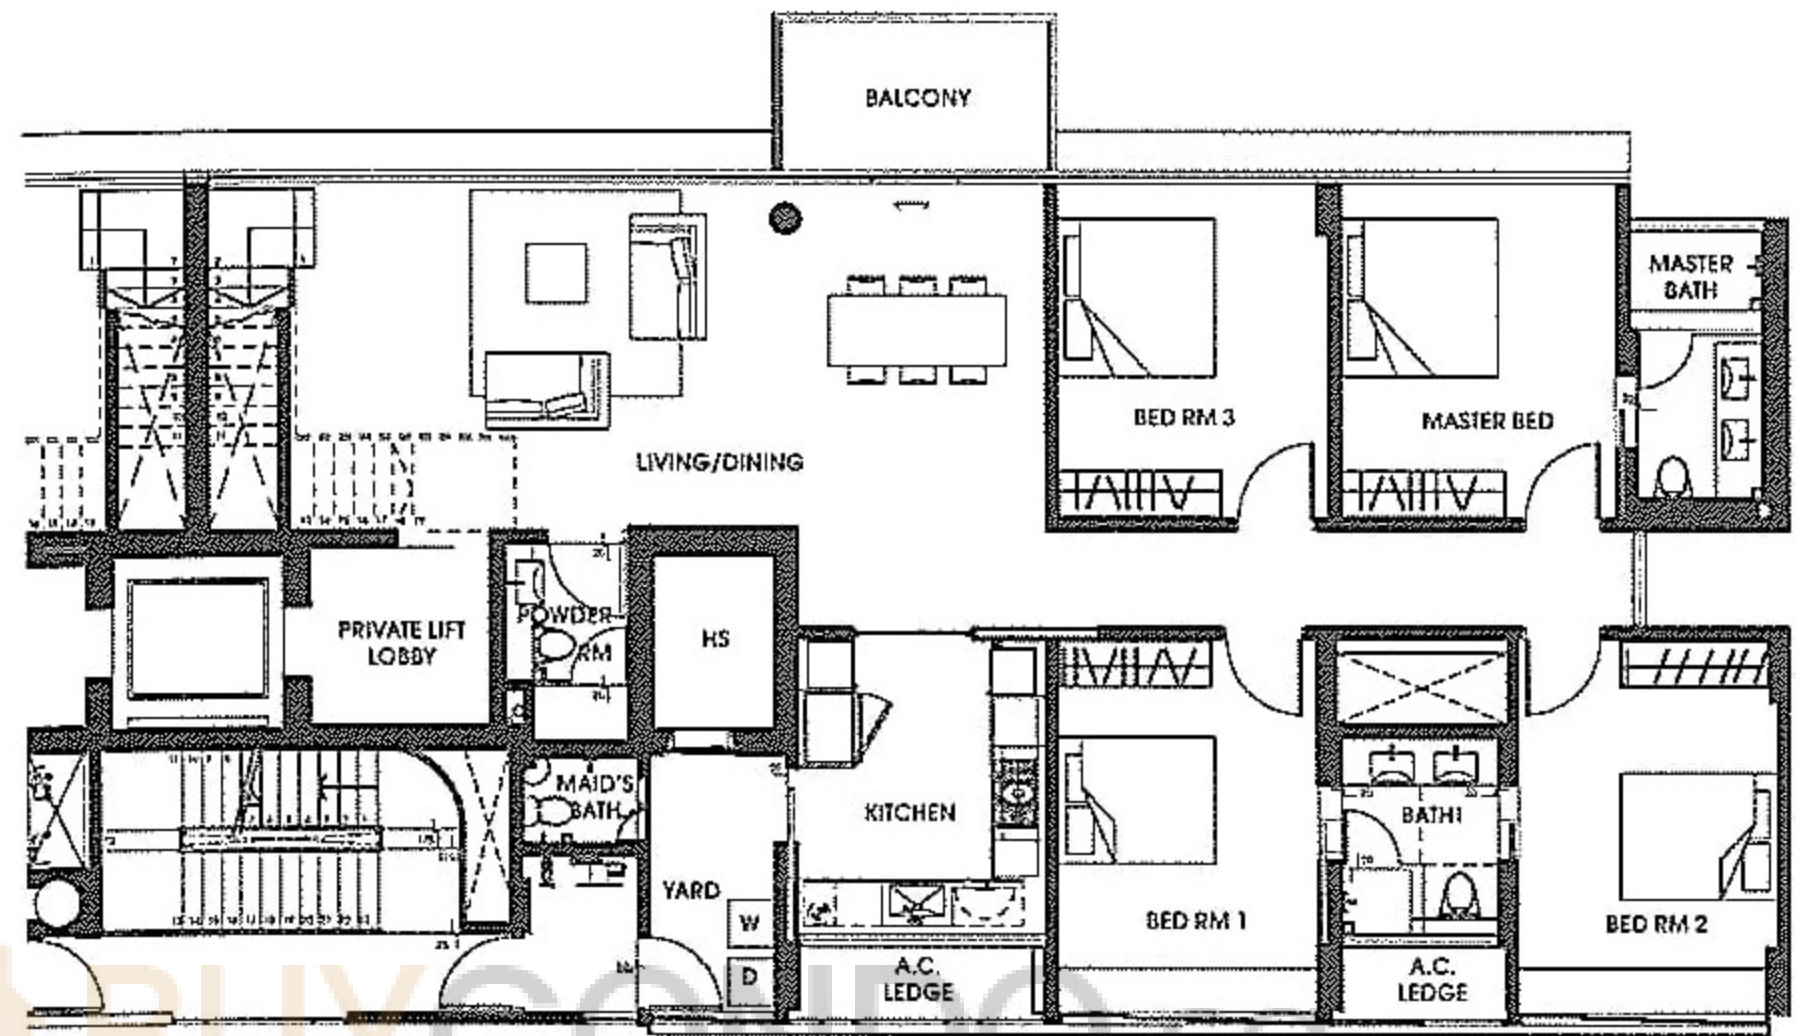

Type B2 1,797.5 sqft
- UNIT 04-04

Super Penthouse

4 BEDROOMS

BUY CONDO.SG

Type SP1 (Attic) 5,188 sqft

Penthouse

4 BEDROOMS

Type P1 (Attic) 3,574 sqft

Page 02

Penthouse

4 BEDROOMS

 BUYCONDO.SG

Type P1A (Attic) 3,509 sqft

4 Bedrooms

Type A1 2,357 sqft

- UNIT 01-03

4 Bedrooms

BUYORRENT.SG

Type A2A 2,088 sqft

- UNIT 02-04

- UNIT 03-04