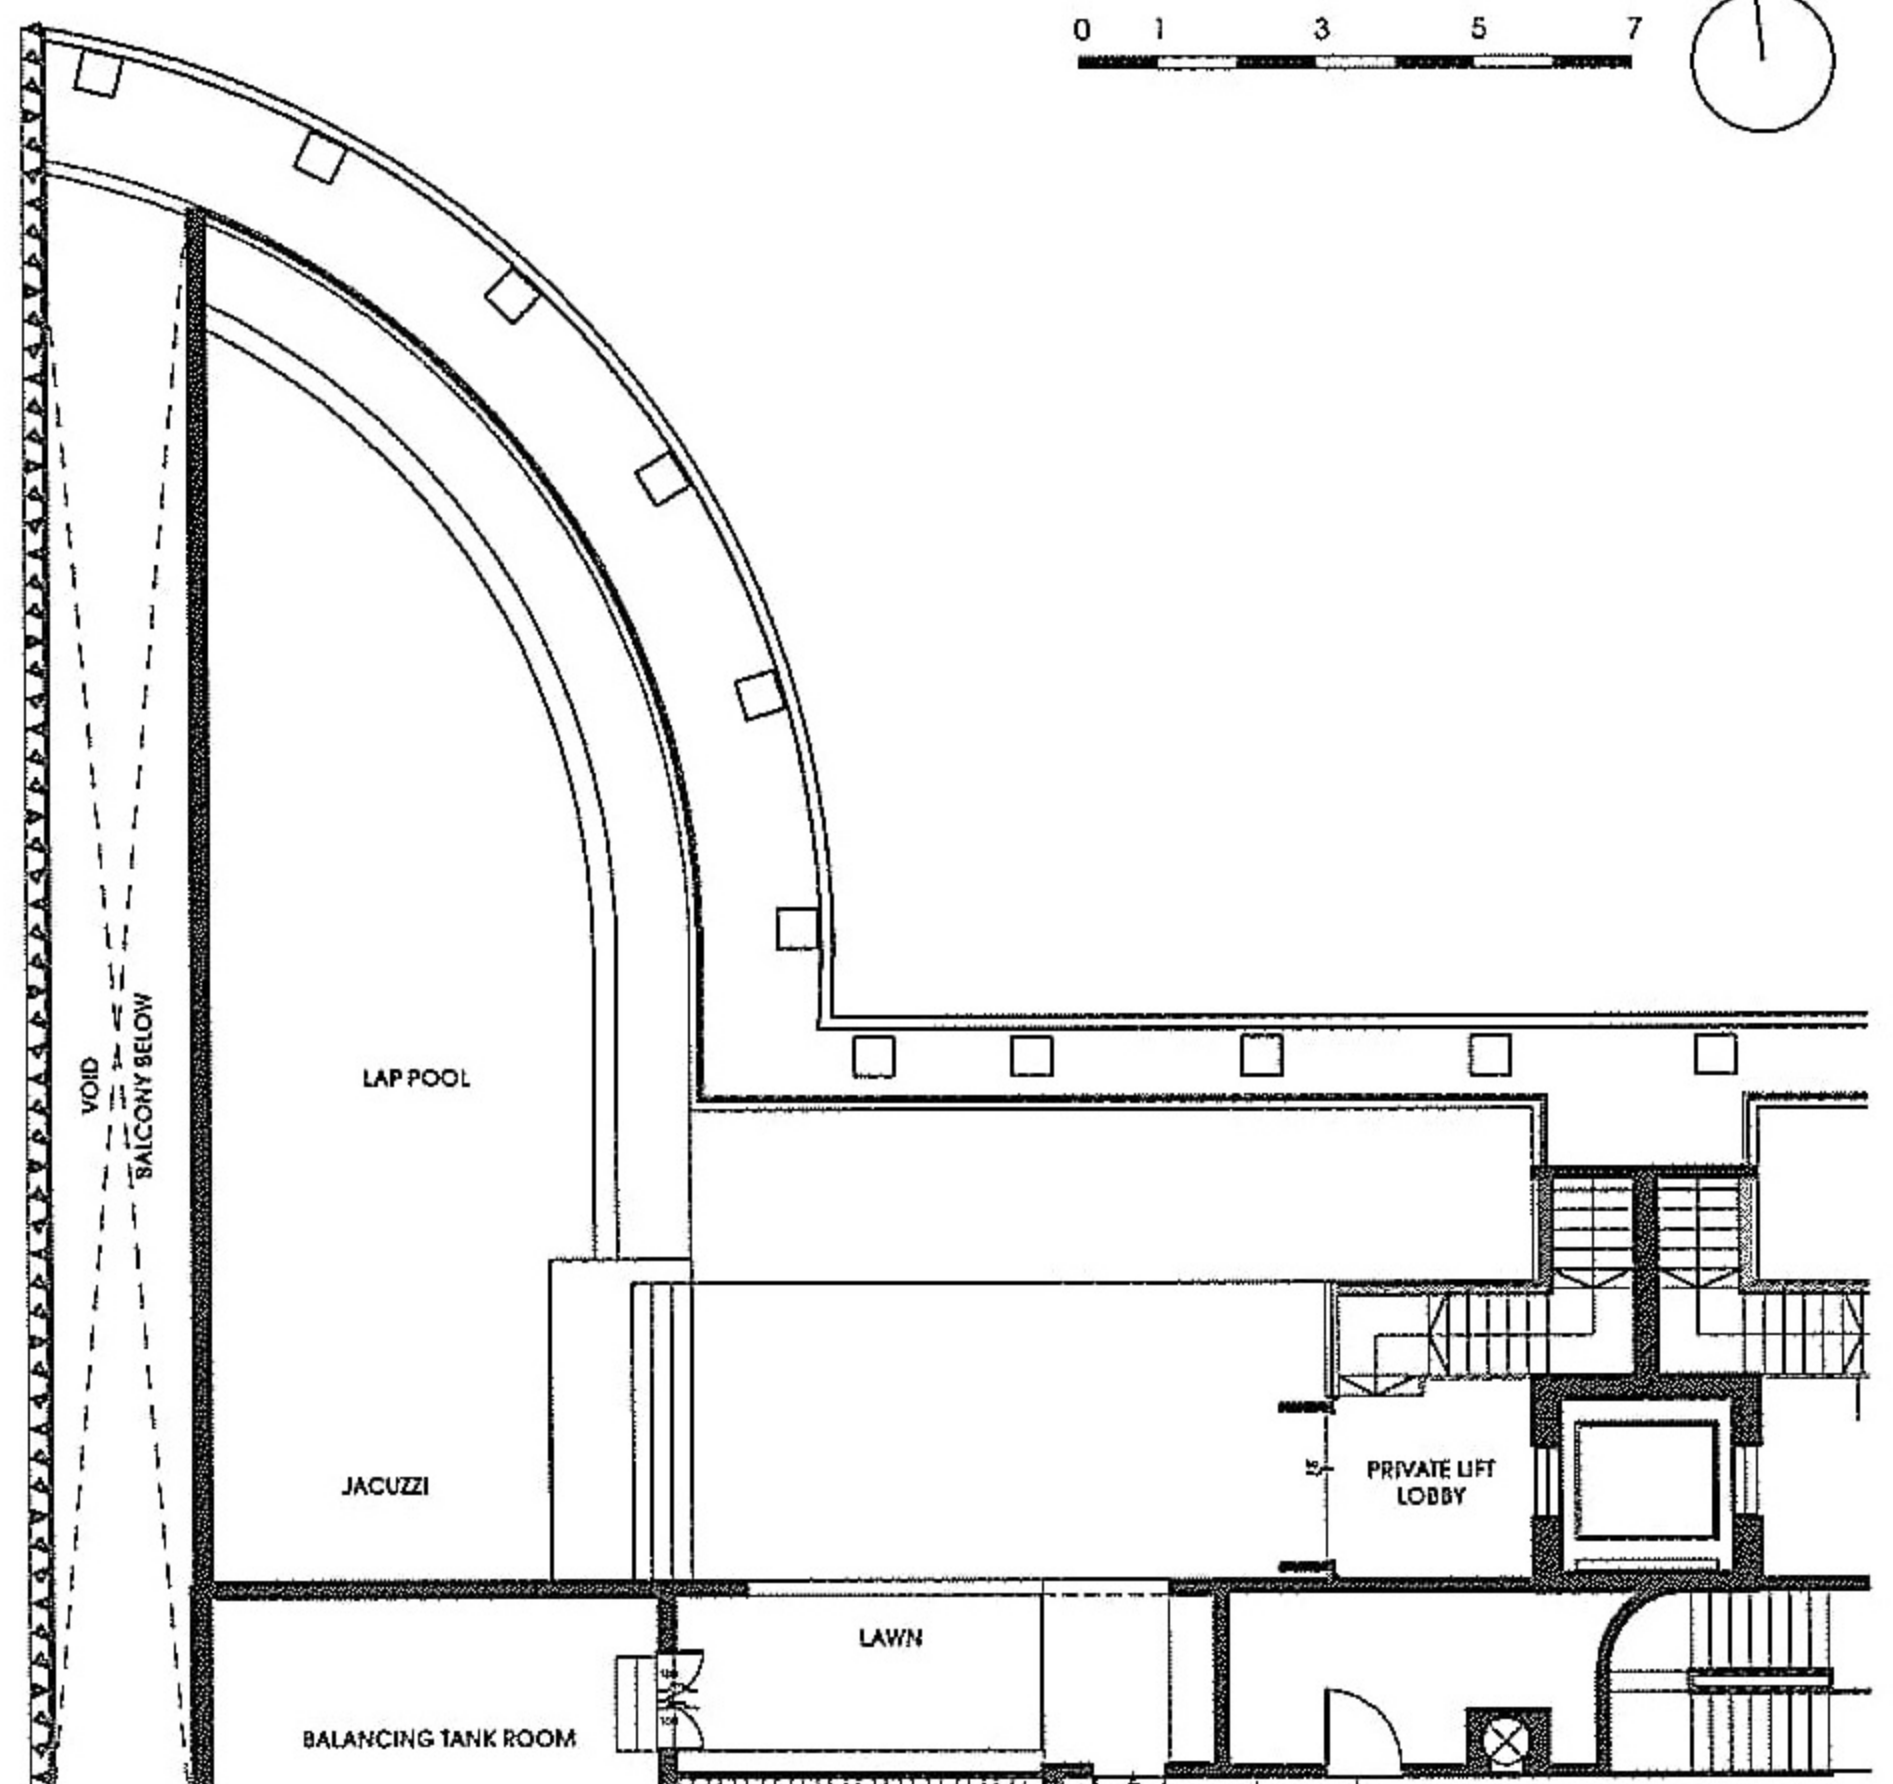

Type B2 1,797.5 sqft
- UNIT 04-04

Super Penthouse

4 BEDROOMS

BUY CONDO.SG

Type SP1 (Attic) 5,188 sqft

Penthouse

4 BEDROOMS

Type P1 (Attic) 3,574 sqft

4 Bedrooms

BUYORRENT.SG

Type A2A 2,088 sqft

- UNIT 02-04

- UNIT 03-04