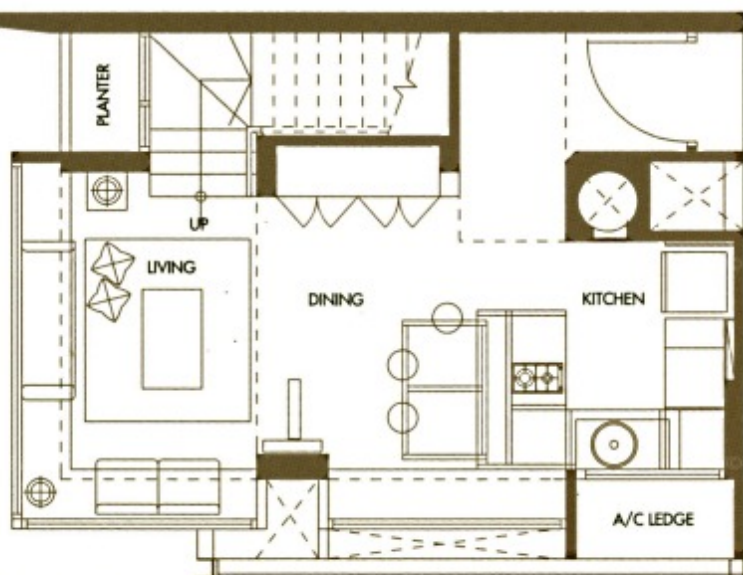

Mezzanine floor

64 sqm / 688 Sf (incl. A/C ledge, planter box & void)

Ground floor

83 sqm / 893 sf (incl. A/C ledge & planter box)