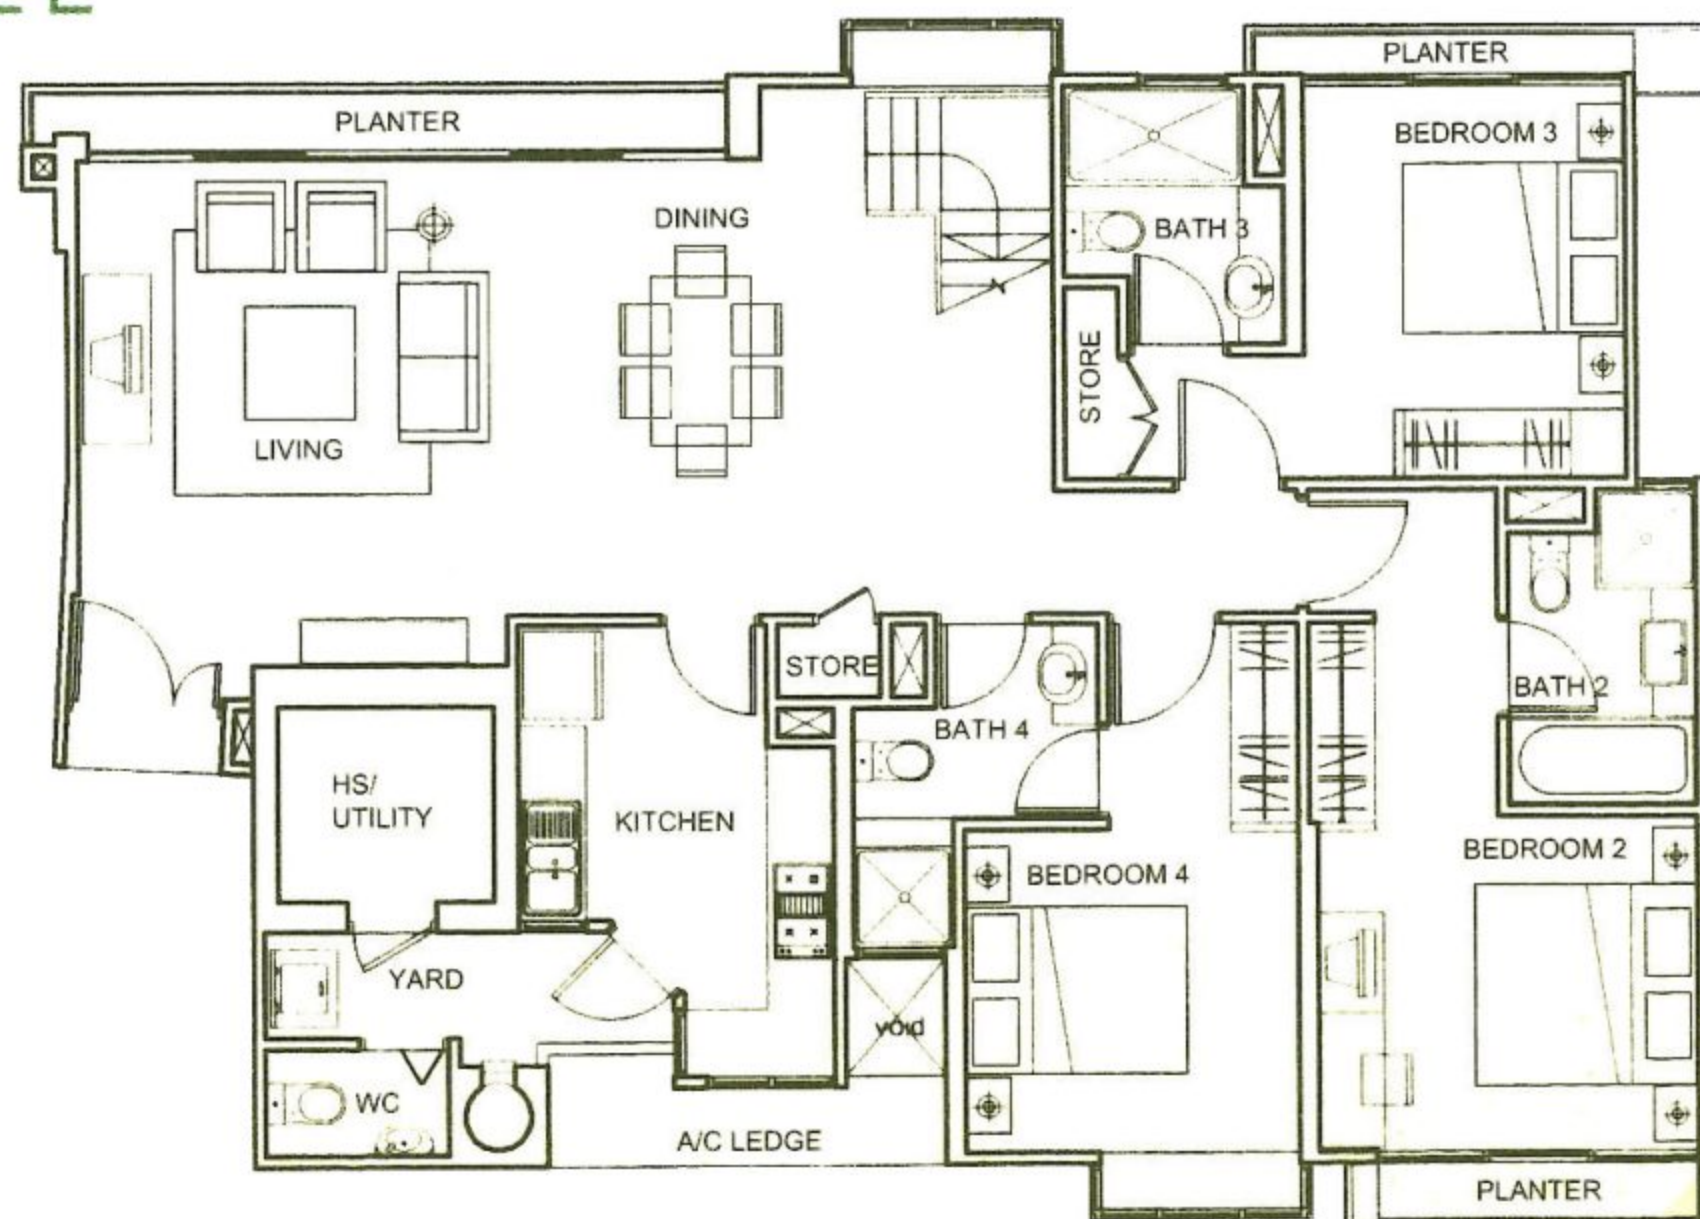

UNIT TYPE - C (4 Bedroom)

C1

6th - 15th Storey

* Denotes mirror image of plan shown

C2

6th - 15th Storey

UNIT TYPE - D (Penthouse)

D1 UPPER LEVEL

17th Storey

*Denotes mirror image of plan shown

BUYCONDO399
PropNex
Service You Trust

D1 LOWER LEVEL

16th Storey

UNIT TYPE - D (Penthouse)

D2 UPPER LEVEL

17th Storey

Service You Trust

D2 LOWER LEVEL

16th Storey

UNIT TYPE - D (Penthouse)

D3 UPPER LEVEL

17th Storey

*Denotes mirror image of plan shown

D3 LOWER LEVEL

16th Storey

UNIT TYPE - D (Penthouse)

D4 PRIVATE ROOF TERRACE

17th Storey

*Denotes mirror image of plan shown

Service You Trust

D4 LOWER LEVEL

16th Storey