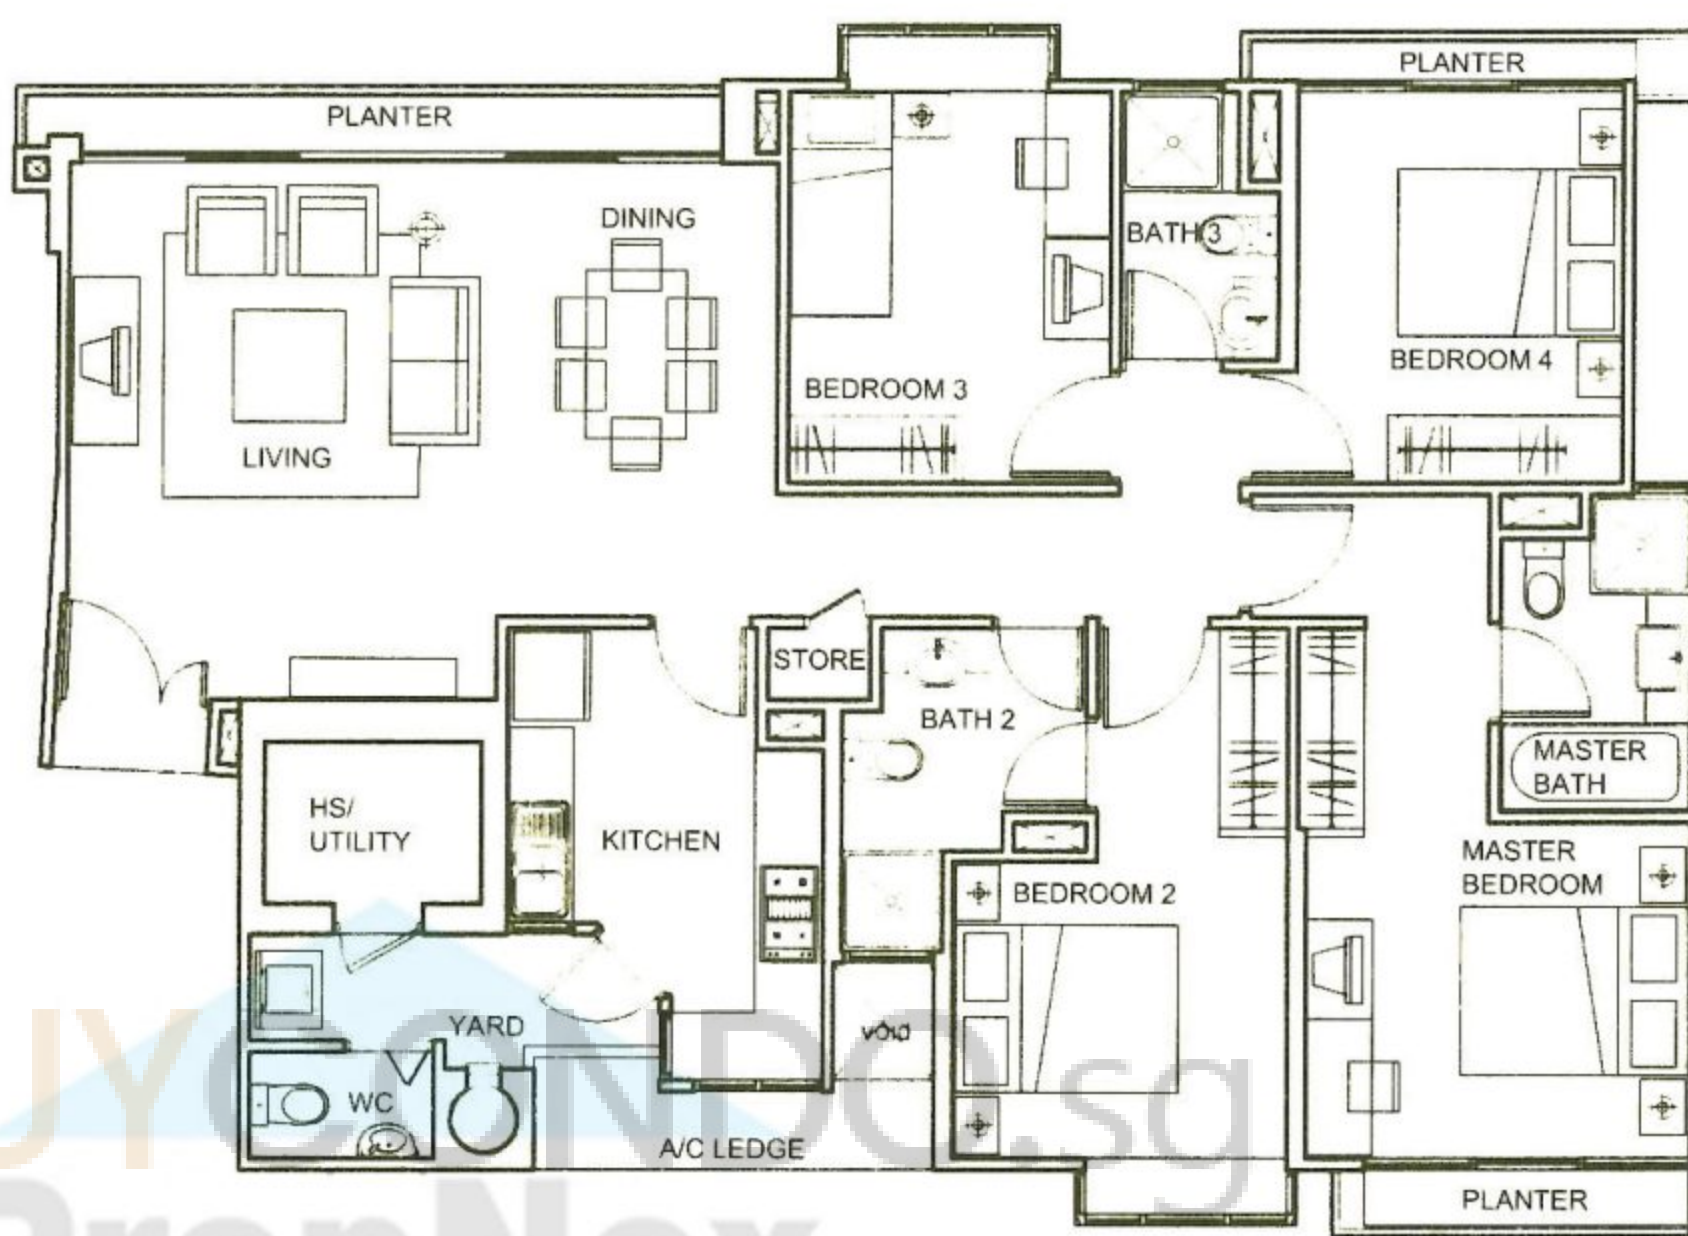

*Denotes mirror image of plan shown

UNIT TYPE - B (3 Bedroom)

B2G

1st Storey

B2

2nd - 15th Storey

*B2Ga: mirror image of B2G, PES differs only

*Denotes mirror image of plan shown

UNIT TYPE - B (3 Bedroom)

B3G

1st Storey

*Denotes mirror image of plan shown

Service You Trust

B3

2nd - 15th Storey

*Denotes mirror image of plan shown

UNIT TYPE - C (4 Bedroom)

C1

6th - 15th Storey

* Denotes mirror image of plan shown

C2

6th - 15th Storey

UNIT TYPE - D (Penthouse)

D1 UPPER LEVEL

17th Storey

*Denotes mirror image of plan shown

BUYCONDO399
PropNex
Service You Trust

D1 LOWER LEVEL

16th Storey

UNIT TYPE - D (Penthouse)

D2 UPPER LEVEL

17th Storey