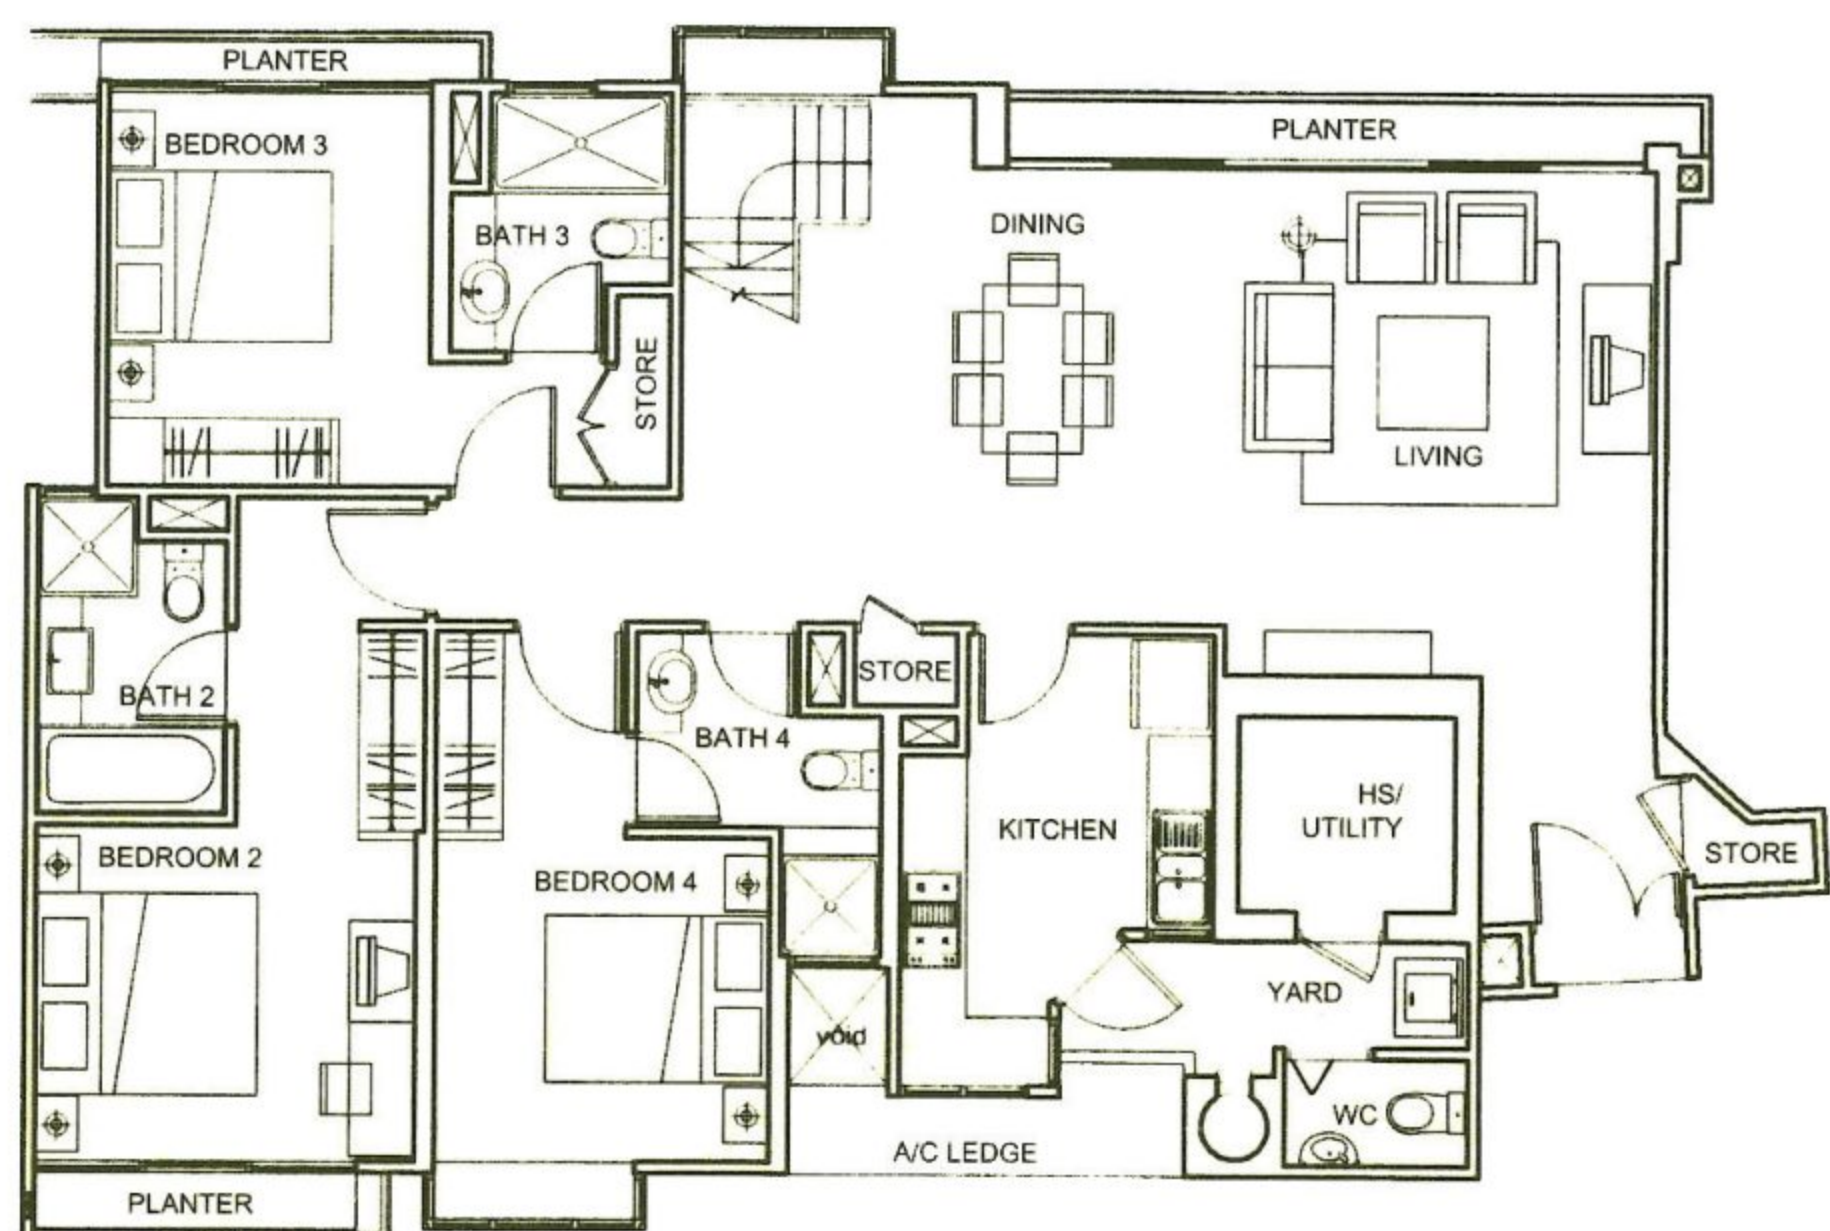

UNIT TYPE - C (4 Bedroom)

C1

6th - 15th Storey

* Denotes mirror image of plan shown

C2

6th - 15th Storey

UNIT TYPE - D (Penthouse)

D1 UPPER LEVEL

17th Storey

*Denotes mirror image of plan shown

BUYCONDO399
PropNex
Service You Trust

D1 LOWER LEVEL

16th Storey

UNIT TYPE - D (Penthouse)

D2 UPPER LEVEL

17th Storey

Service You Trust

D2 LOWER LEVEL

16th Storey

UNIT TYPE - D (Penthouse)

D3 UPPER LEVEL

17th Storey

*Denotes mirror image of plan shown

D3 LOWER LEVEL

16th Storey

UNIT TYPE - D (Penthouse)

D4 PRIVATE ROOF TERRACE

17th Storey

*Denotes mirror image of plan shown

Service You Trust

D4 LOWER LEVEL

16th Storey