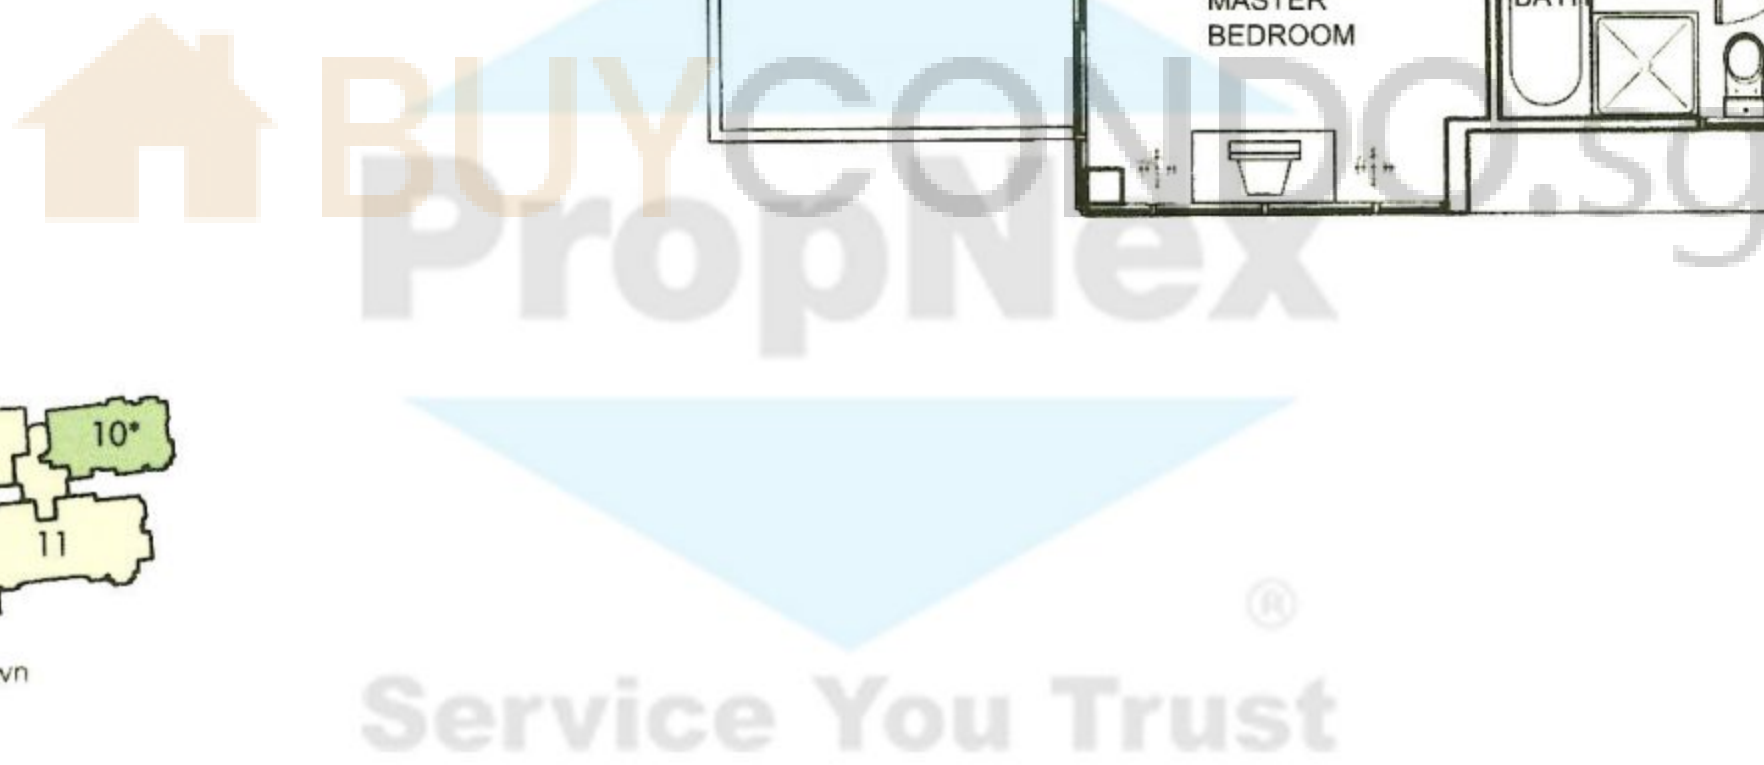

Service You Trust

D2 LOWER LEVEL

16th Storey

UNIT TYPE - D (Penthouse)

D3 UPPER LEVEL

17th Storey

*Denotes mirror image of plan shown

D3 LOWER LEVEL

16th Storey

UNIT TYPE - D (Penthouse)

D4 PRIVATE ROOF TERRACE

17th Storey

*Denotes mirror image of plan shown

Service You Trust

D4 LOWER LEVEL

16th Storey