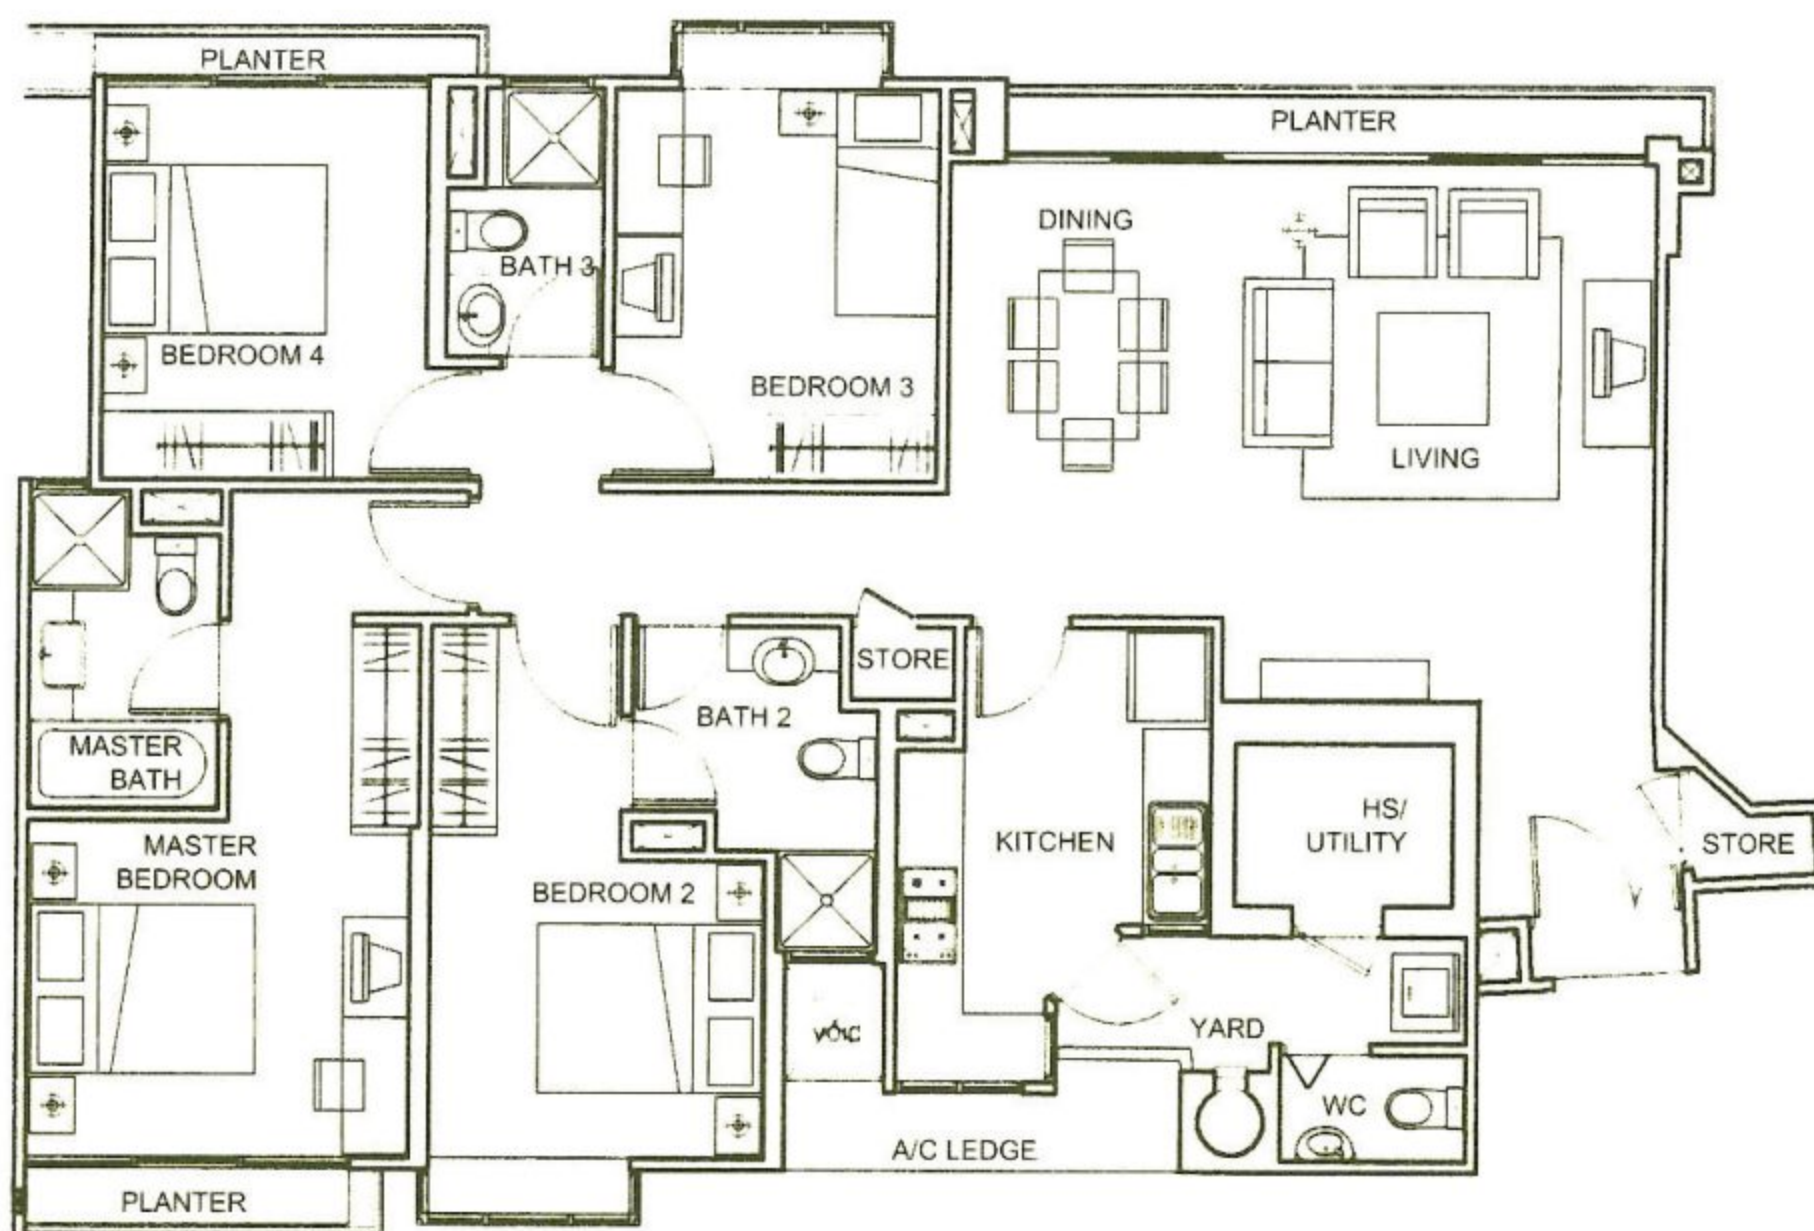

UNIT TYPE - B (3 Bedroom)

B3G

1st Storey

*Denotes mirror image of plan shown

Service You Trust

B3

2nd - 15th Storey

*Denotes mirror image of plan shown

UNIT TYPE - C (4 Bedroom)

C1

6th - 15th Storey

* Denotes mirror image of plan shown

C2

6th - 15th Storey

UNIT TYPE - D (Penthouse)

D1 UPPER LEVEL

17th Storey

*Denotes mirror image of plan shown

BUYCONDO399
PropNex
Service You Trust

D1 LOWER LEVEL

16th Storey

UNIT TYPE - D (Penthouse)

D2 UPPER LEVEL

17th Storey

Service You Trust

D2 LOWER LEVEL

16th Storey

UNIT TYPE - D (Penthouse)

D3 UPPER LEVEL

17th Storey

*Denotes mirror image of plan shown

D3 LOWER LEVEL