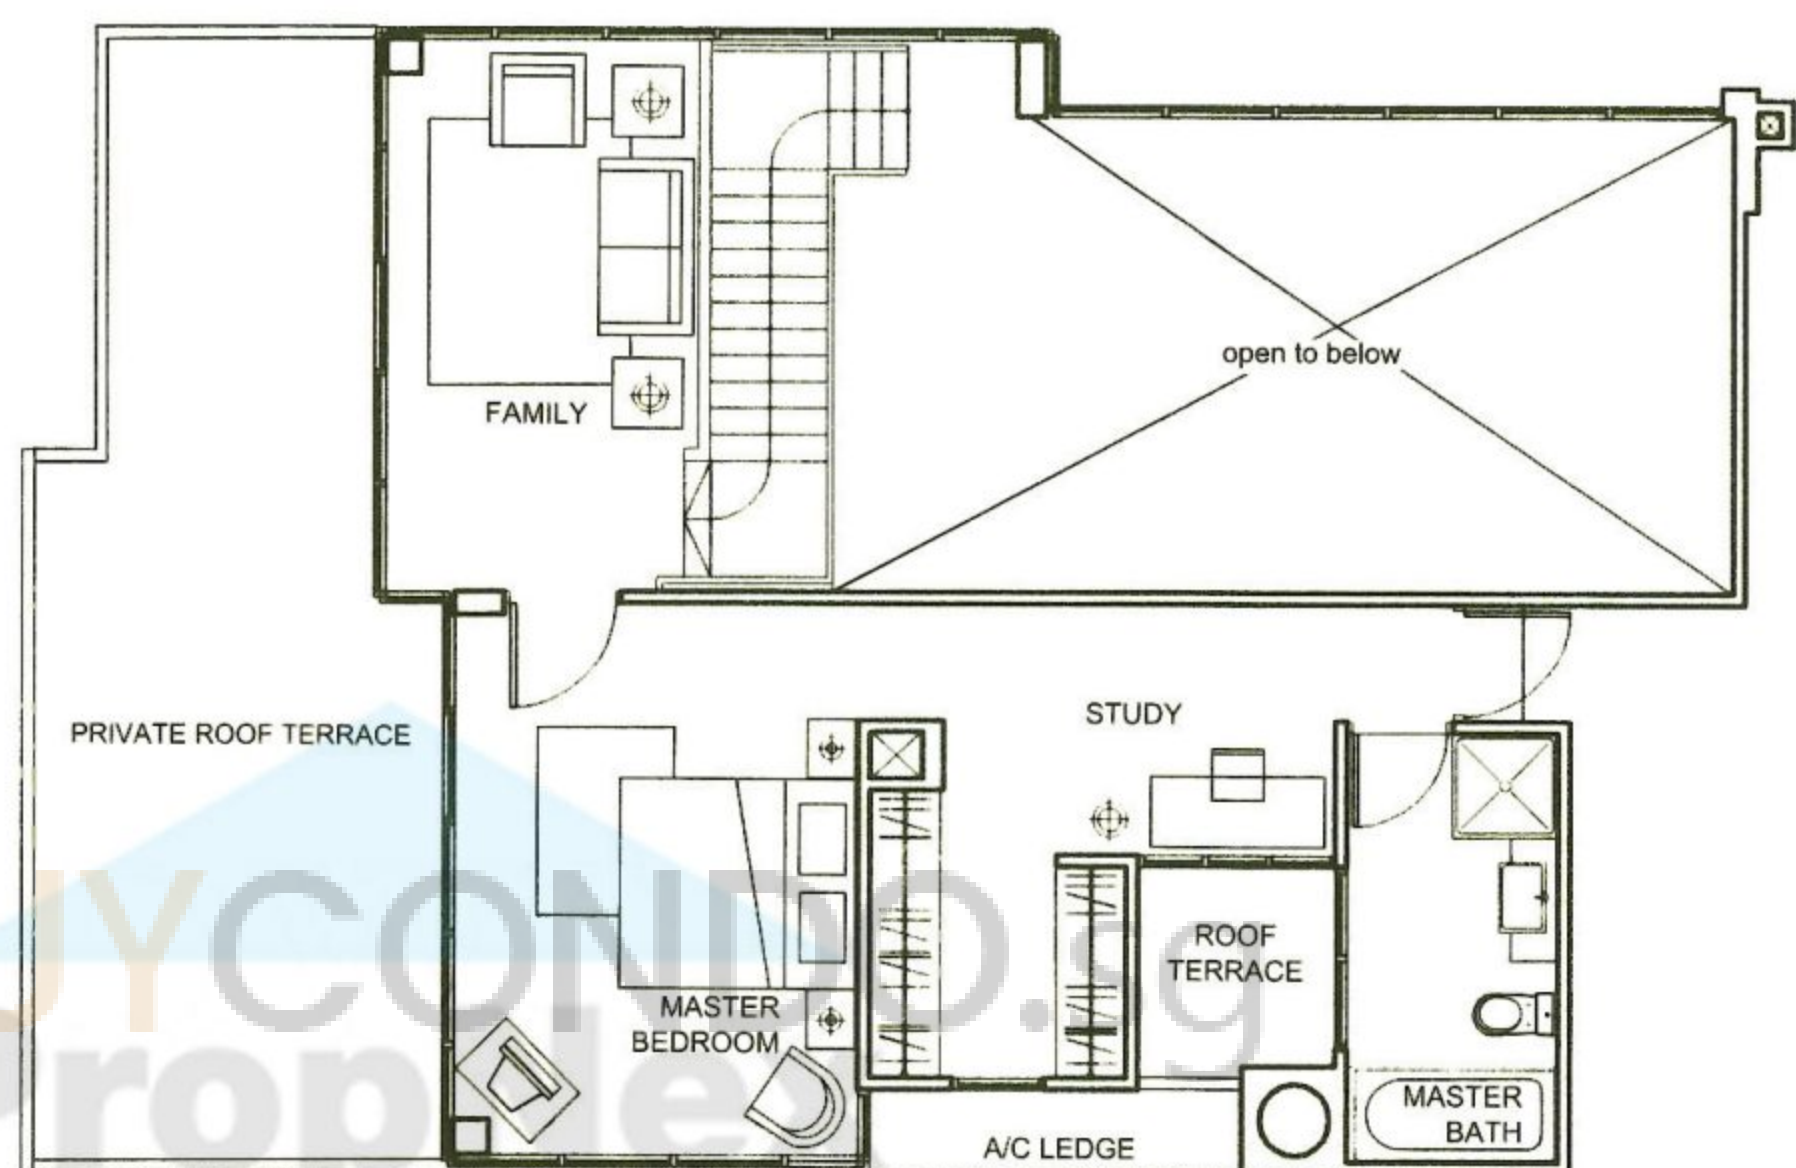

UNIT TYPE - C (4 Bedroom)

C1

6th - 15th Storey

* Denotes mirror image of plan shown

C2

6th - 15th Storey

UNIT TYPE - D (Penthouse)

D1 UPPER LEVEL

17th Storey

*Denotes mirror image of plan shown

BUYCONDO399
PropNex
Service You Trust

D1 LOWER LEVEL

16th Storey

UNIT TYPE - D (Penthouse)

D2 UPPER LEVEL

17th Storey

Service You Trust

D2 LOWER LEVEL

16th Storey

UNIT TYPE - D (Penthouse)

D3 UPPER LEVEL

17th Storey

*Denotes mirror image of plan shown

D3 LOWER LEVEL

16th Storey

UNIT TYPE - D (Penthouse)

D4 PRIVATE ROOF TERRACE

17th Storey

*Denotes mirror image of plan shown

Service You Trust

D4 LOWER LEVEL

16th Storey