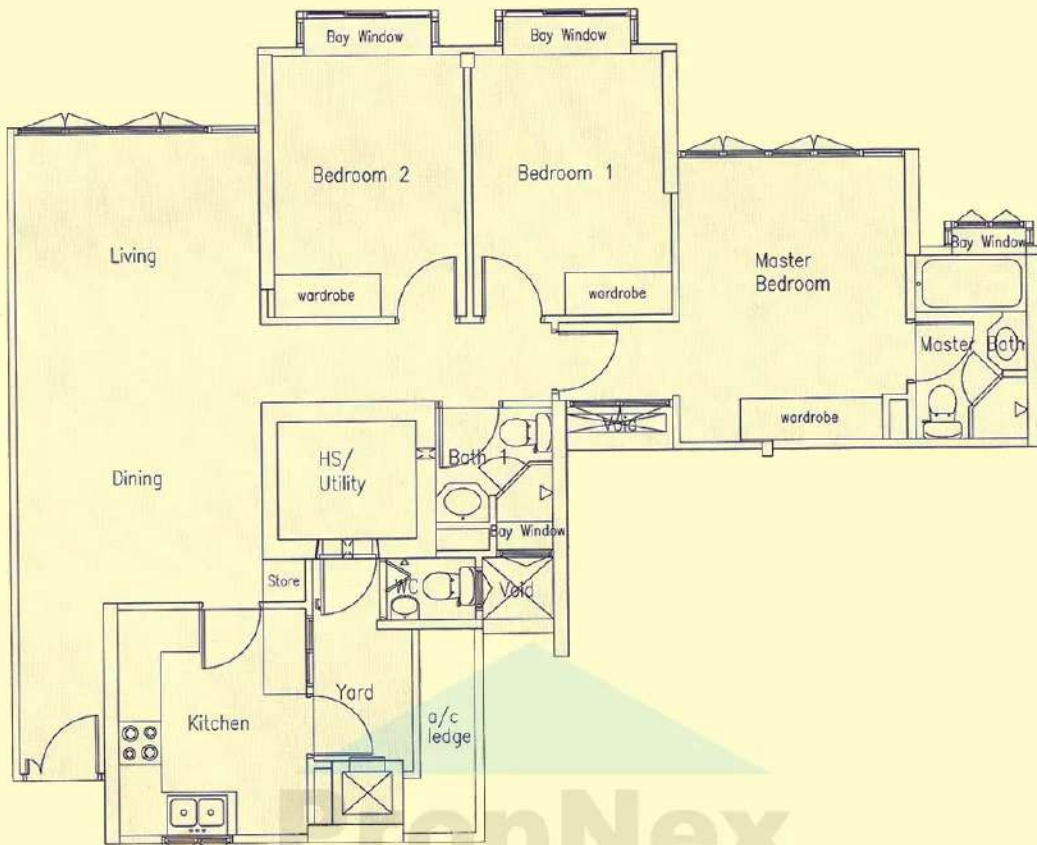

**Unit Type A1(P)**  
Area: 109 sqm

Service You Trust

PropNex  
BUYCONDO.sg

**Unit Type A1(E)**  
**Area: 106 sqm**

Service You Trust

BUYCONDO.sg

**Unit Type A1**  
**Area: 105 sqm**

Service You Trust

**Block 31**

**Block 33**