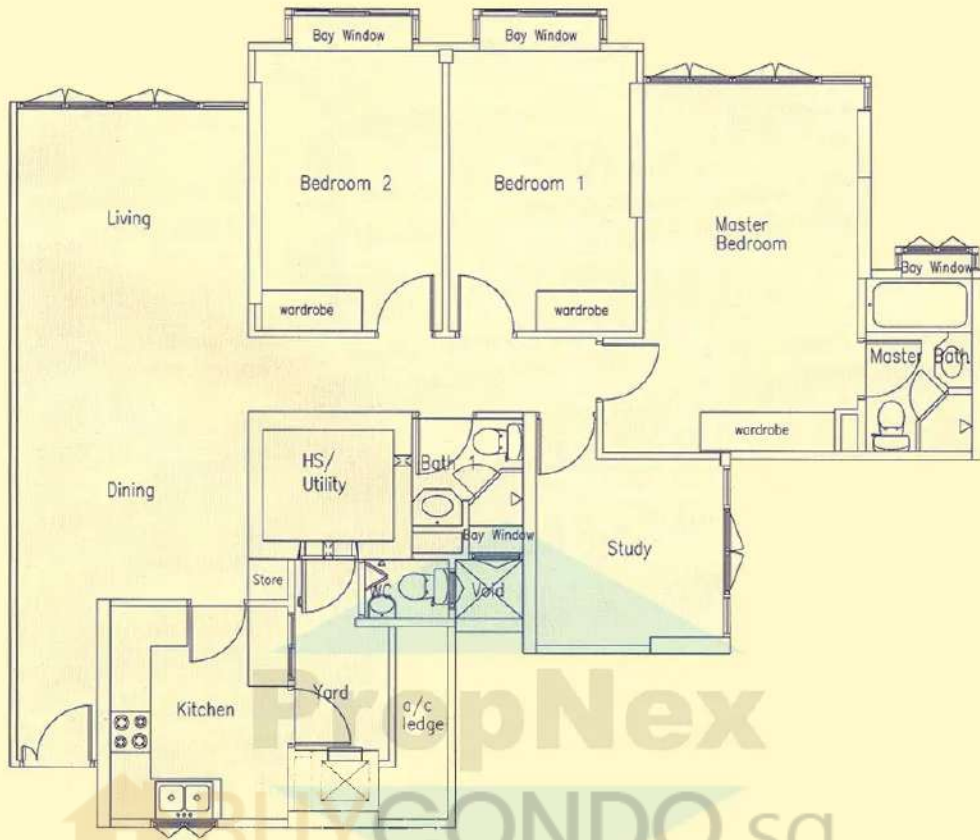

PropNex  
 BUYCONDO.sg  
 Service You Trust

**Unit Type B2**  
**Area: 128 sqm**

**Block 31**

**Block 33**

**Unit Type B1**  
**Area: 125 sqm**

**BUYCONDO.sg**

Service You Trust

**Unit Type A1(RE)**

**Area: 129 sqm**

**Block 31**

**Block 33**

OpNex  
BUYCONDO.sg

**Unit Type A1(R)**

Area: 127 sqm

Service You Trust

**Block 31**