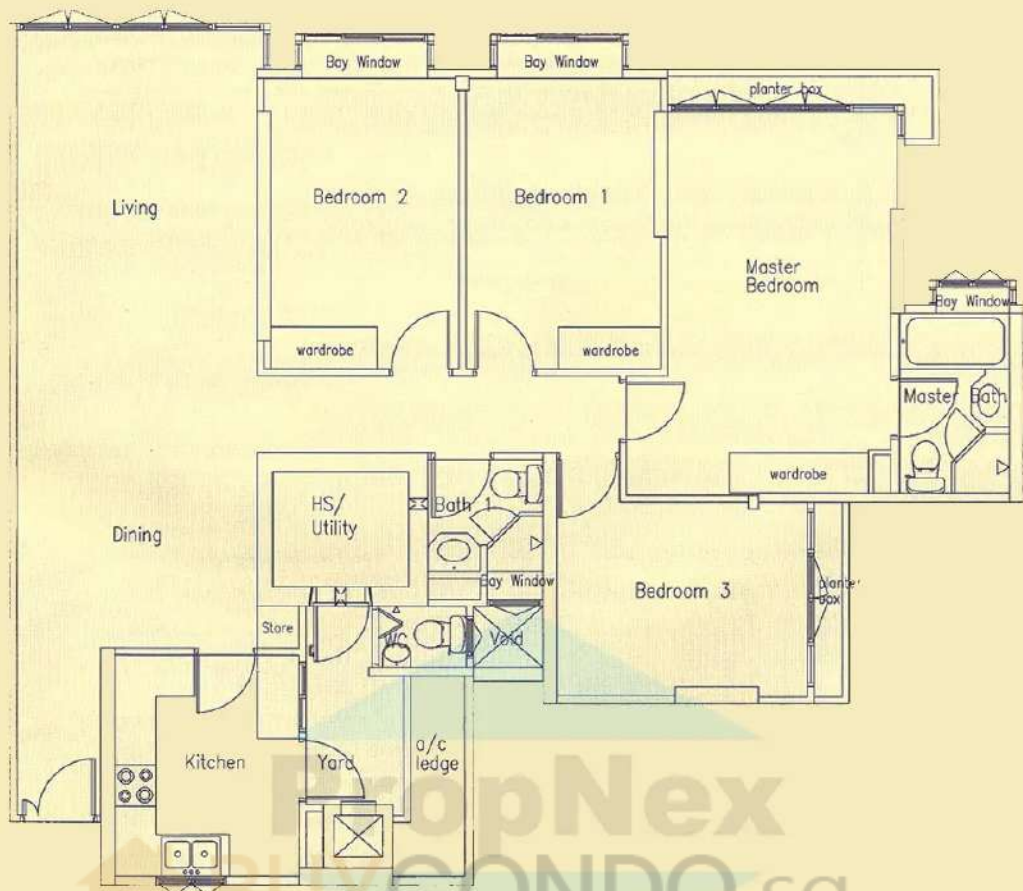

**Upper**

**Lower**

**Unit Type C3**  
**(Penthouse)**  
**Area: 202 sqm**

**Block 31**

**Block 33**

**Upper**

**Lower**

**Unit Type C2(E)**  
**(Penthouse)**  
**Area: 185 sqm**

**Block 31**

**Block 33**

**Upper**

**Lower**

**Unit Type C2**  
 (Penthouse)  
 Area: 184 sqm

**Block 31**

**Block 33**

**Unit Type C1**

**Area: 136 sqm**

Service You Trust

**Block 31**

**Block 33**

PropNex  
 BUY CONDO.sg  
 Service You Trust

**Unit Type B2(E)**  
**Area: 130 sqm**

**Block 31**

**Block 33**

PropNex  
 BUYCONDO.sg  
 Service You Trust

**Unit Type B2**  
**Area: 128 sqm**

**Block 31**

**Block 33**

**Unit Type B1**  
**Area: 125 sqm**

**BUYCONDO.sg**

Service You Trust

**Unit Type A1(RE)**