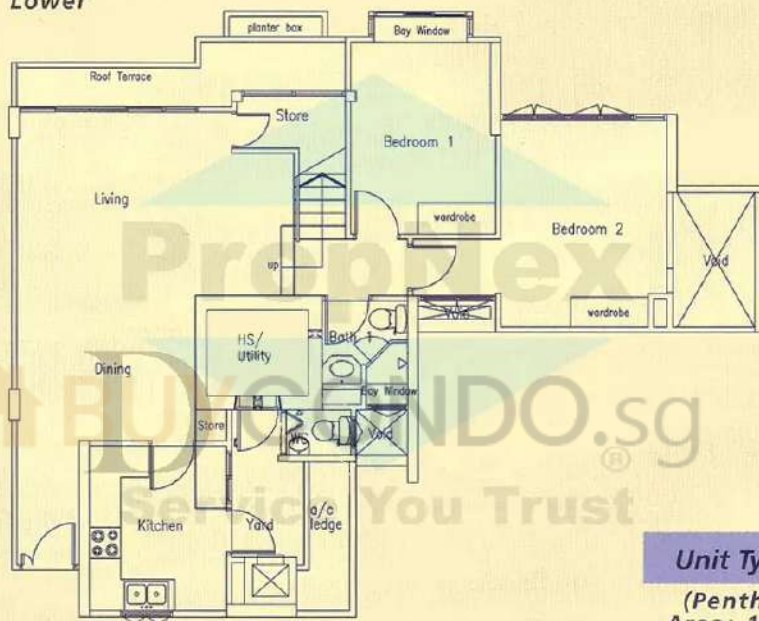

**Block 31**

**Block 33**

**Upper**

**Lower**

**Unit Type C2**  
 (Penthouse)  
 Area: 184 sqm

**Block 31**

**Block 33**

**Unit Type C1**

**Area: 136 sqm**

Service You Trust

**Block 31**

**Block 33**

PropNex  
 BUY CONDO.sg  
 Service You Trust

**Unit Type B2(E)**  
**Area: 130 sqm**

**Block 31**

**Block 33**