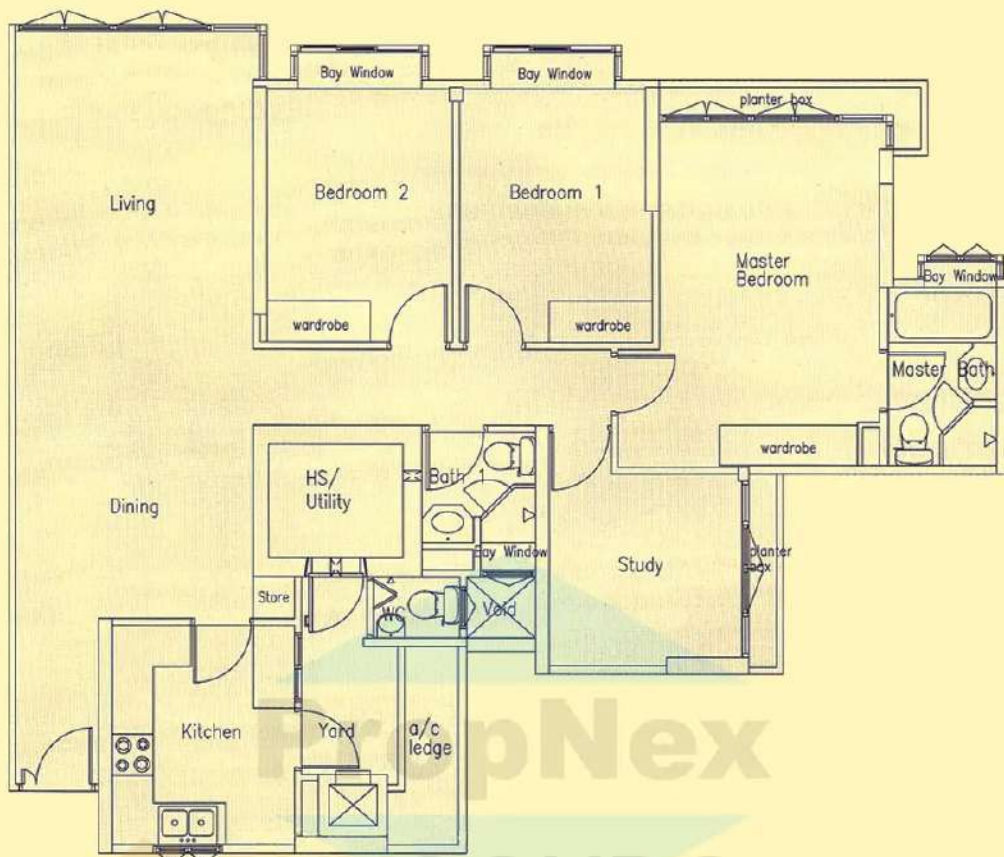

**Block 31**

**Block 33**

**Upper**

**Lower**

**Unit Type C2**  
 (Penthouse)  
 Area: 184 sqm

**Block 31**

**Block 33**

**Unit Type C1**

**Area: 136 sqm**

Service You Trust

**Block 31**

**Block 33**

PropNex  
 BUY CONDO.sg  
 Service You Trust

**Unit Type B2(E)**  
**Area: 130 sqm**

**Block 31**

**Block 33**

PropNex  
 BUYCONDO.sg  
 Service You Trust

**Unit Type B2**  
**Area: 128 sqm**

**Block 31**

**Block 33**

**Unit Type B1**  
**Area: 125 sqm**

**BUYCONDO.sg**

Service You Trust

**Unit Type A1(RE)**

**Area: 129 sqm**

**Block 31**

**Block 33**

OpNex  
BUYCONDO.sg

**Unit Type A1(R)**

Area: 127 sqm

Service You Trust

**Block 31**