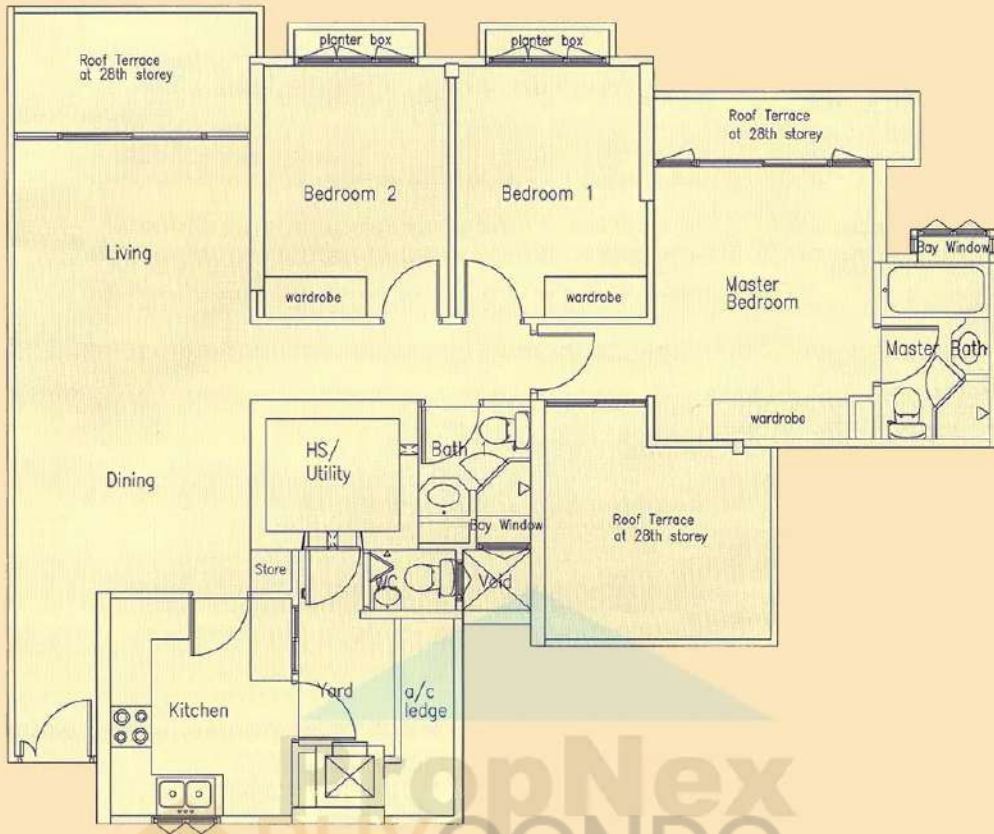

**Block 31**

**Block 33**

**Upper**

**Lower**

**Unit Type C2**  
 (Penthouse)  
 Area: 184 sqm

**Block 31**

**Block 33**

**Unit Type C1**

**Area: 129 sqm**

**Block 31**

**Block 33**

OpNex  
BUYCONDO.sg

**Unit Type A1(R)**

Area: 127 sqm

Service You Trust

**Block 31**

**Block 33**

PropNex  
BUYCONDO.sg

**Unit Type A1(PE)**

® Area: 110 sqm

Service You Trust

**Block 31**

**Block 33**

PropNex  
BUYCONDO.sg