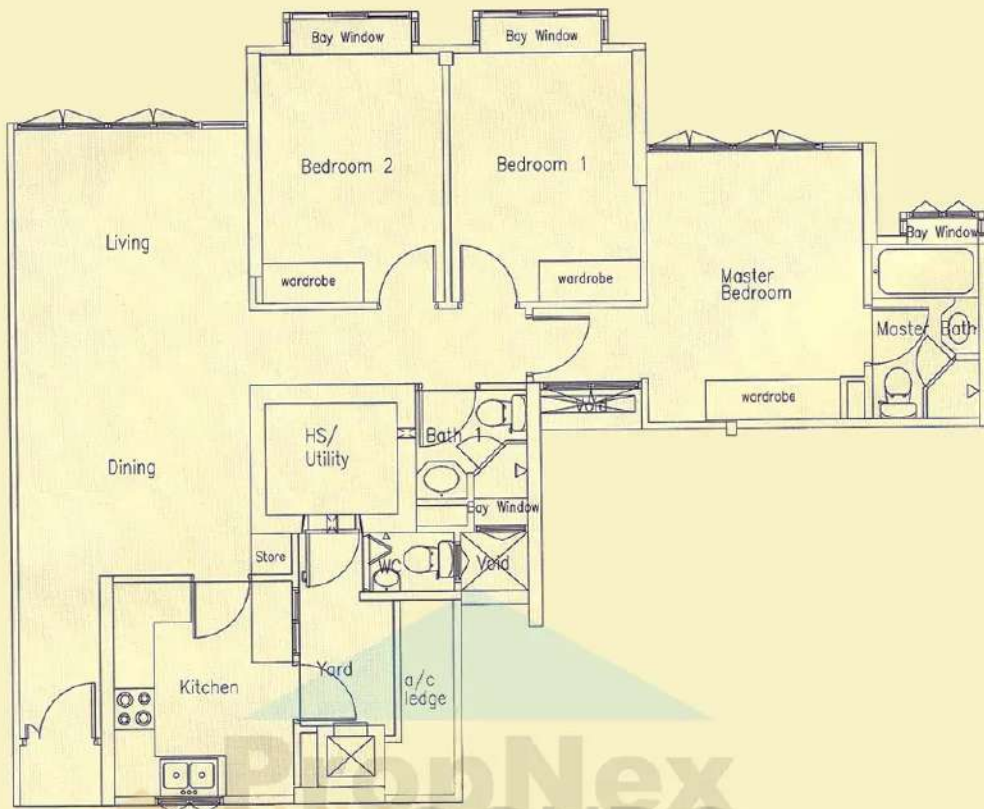

**Block 33**

PropNex  
BUYCONDO.sg

**Unit Type A1(PE)**

® Area: 110 sqm

Service You Trust

**Block 31**

**Block 33**

PropNex  
BUYCONDO.sg

**Unit Type A1(P)**  
Area: 109 sqm

Service You Trust

PropNex  
BUYCONDO.sg

**Unit Type A1(E)**  
**Area: 106 sqm**

Service You Trust

BUYCONDO.sg

**Unit Type A1**  
**Area: 105 sqm**

Service You Trust