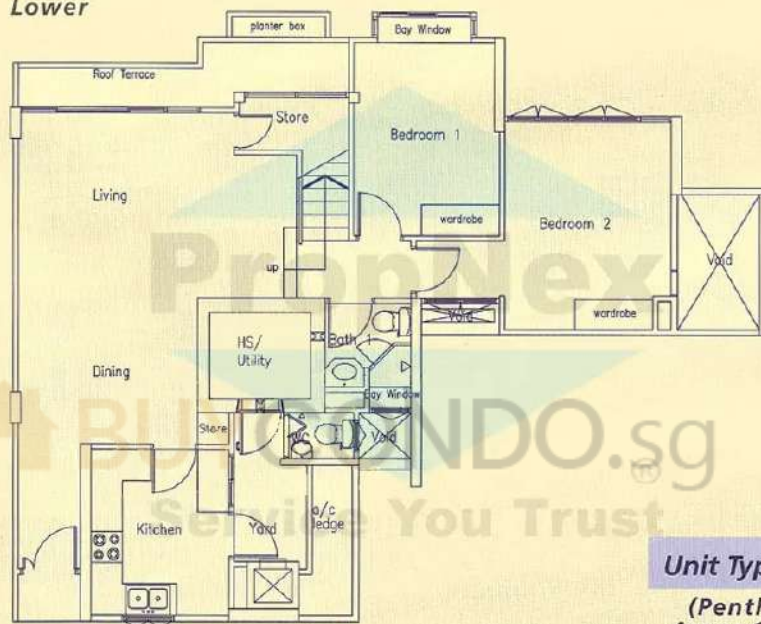

**Upper**

**Lower**

**Unit Type C3**  
**(Penthouse)**  
**Area: 202 sqm**

**Block 31**

**Block 33**

**Upper**

**Lower**

**Unit Type C2(E)**  
**(Penthouse)**  
**Area: 185 sqm**

**Block 31**

**Block 33**

**Upper**

**Lower**

**Unit Type C2**  
 (Penthouse)  
 Area: 184 sqm

**Block 31**

**Block 33**

**Unit Type C1**

**Area: 136 sqm**

Service You Trust

**Block 31**

**Block 33**

PropNex  
 BUY CONDO.sg  
 Service You Trust

**Unit Type B2(E)**  
**Area: 130 sqm**

**Block 31**

**Block 33**