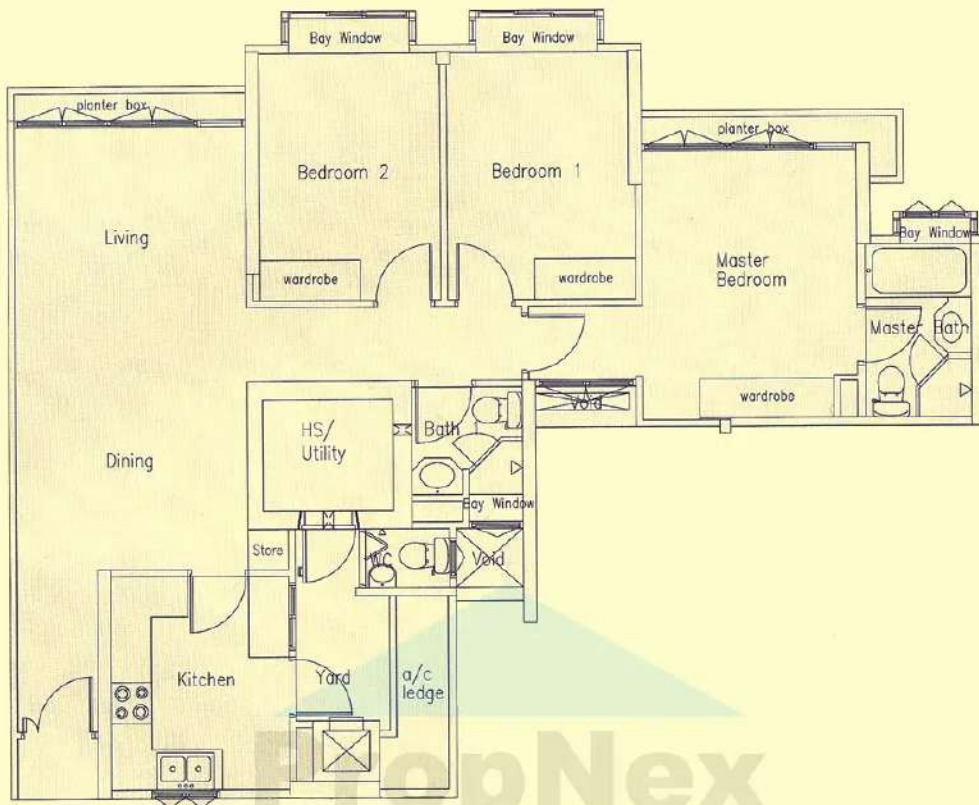

PropNex
BUYCONDO.sg

Unit Type A1(PE)

® Area: 110 sqm

Service You Trust