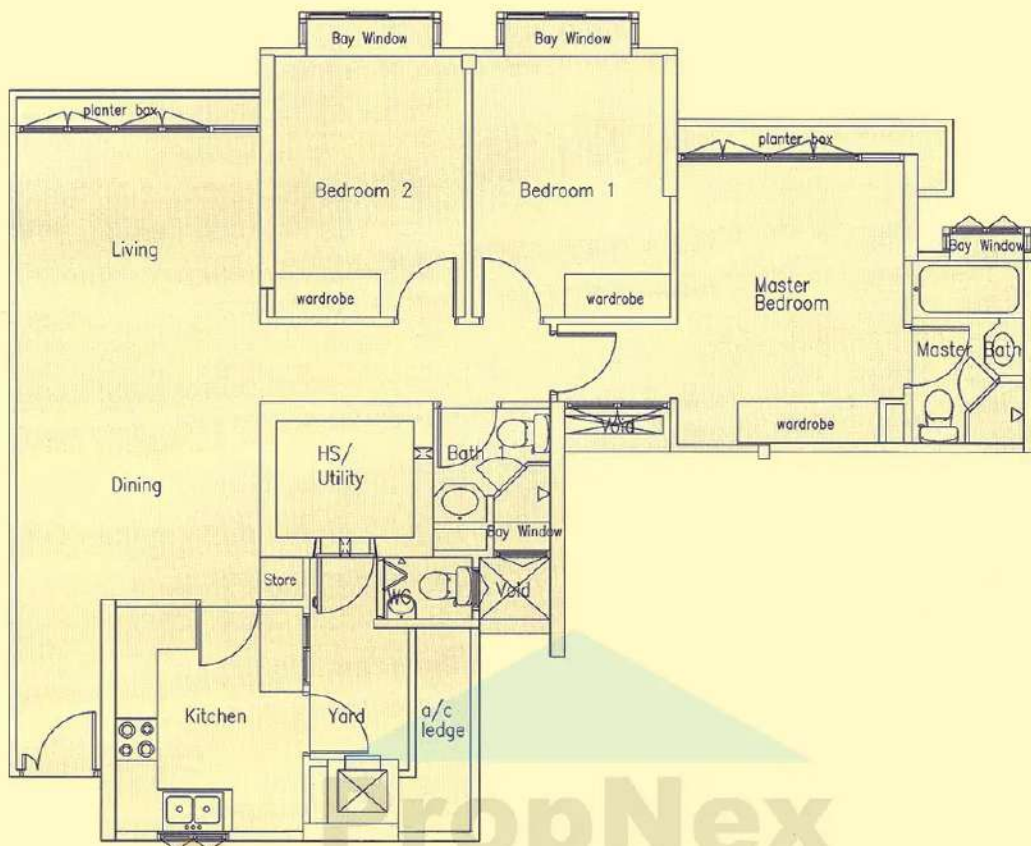

**Block 33**

PropNex  
BUYCONDO.sg

**Unit Type A1(PE)**

® Area: 110 sqm

Service You Trust

**Block 31**

**Block 33**

PropNex  
BUYCONDO.sg

**Unit Type A1(P)**  
Area: 109 sqm

Service You Trust

PropNex  
BUYCONDO.sg

**Unit Type A1(E)**  
**Area: 106 sqm**

Service You Trust

BUYCONDO.sg

**Unit Type A1**  
**Area: 105 sqm**

Service You Trust