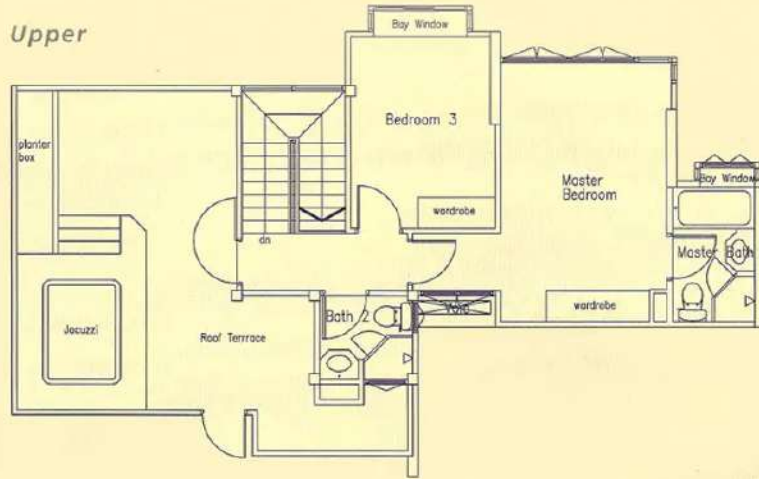

**Upper**

**Lower**

**Unit Type C3**  
**(Penthouse)**  
**Area: 202 sqm**

**Block 31**

**Block 33**

**Upper**

**Lower**

**Unit Type C2(E)**  
**(Penthouse)**  
**Area: 185 sqm**

**Block 31**

**Block 33**

**Upper**

**Lower**

**Unit Type C2**  
 (Penthouse)  
 Area: 184 sqm

**Block 31**

**Block 33**

**Unit Type C1**

**Area: 136 sqm**

Service You Trust

**Block 31**

**Block 33**

PropNex  
 BUY CONDO.sg  
 Service You Trust

**Unit Type B2(E)**  
**Area: 130 sqm**

**Block 31**

**Block 33**