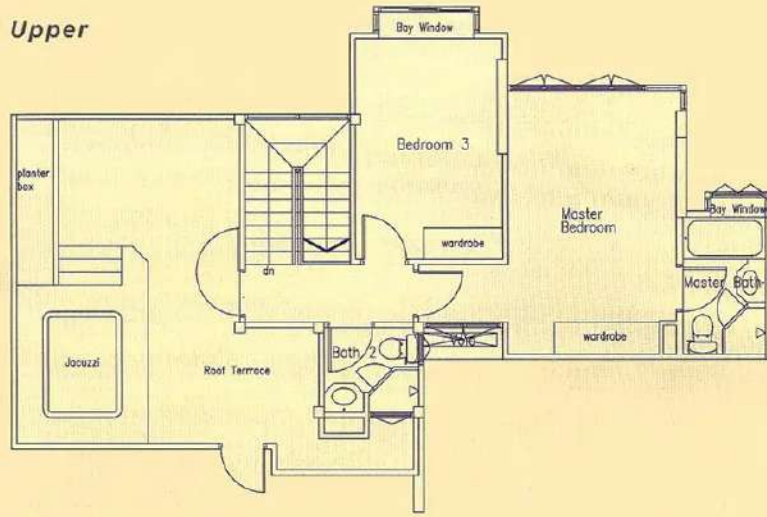

**Upper**

**Lower**

**Unit Type C3**  
**(Penthouse)**  
**Area: 202 sqm**

**Block 31**

**Block 33**

**Upper**

**Lower**

**Unit Type C2(E)**  
**(Penthouse)**  
**Area: 185 sqm**

**Block 31**

**Block 33**

**Upper**

**Lower**

**Unit Type C2**  
 (Penthouse)  
 Area: 184 sqm

**Block 31**

**Block 33**

**Unit Type C1**

**Area: 136 sqm**

Service You Trust

**Block 31**

**Block 33**

PropNex  
 BUY CONDO.sg  
 Service You Trust

**Unit Type B2(E)**  
**Area: 130 sqm**

**Block 31**

**Block 33**