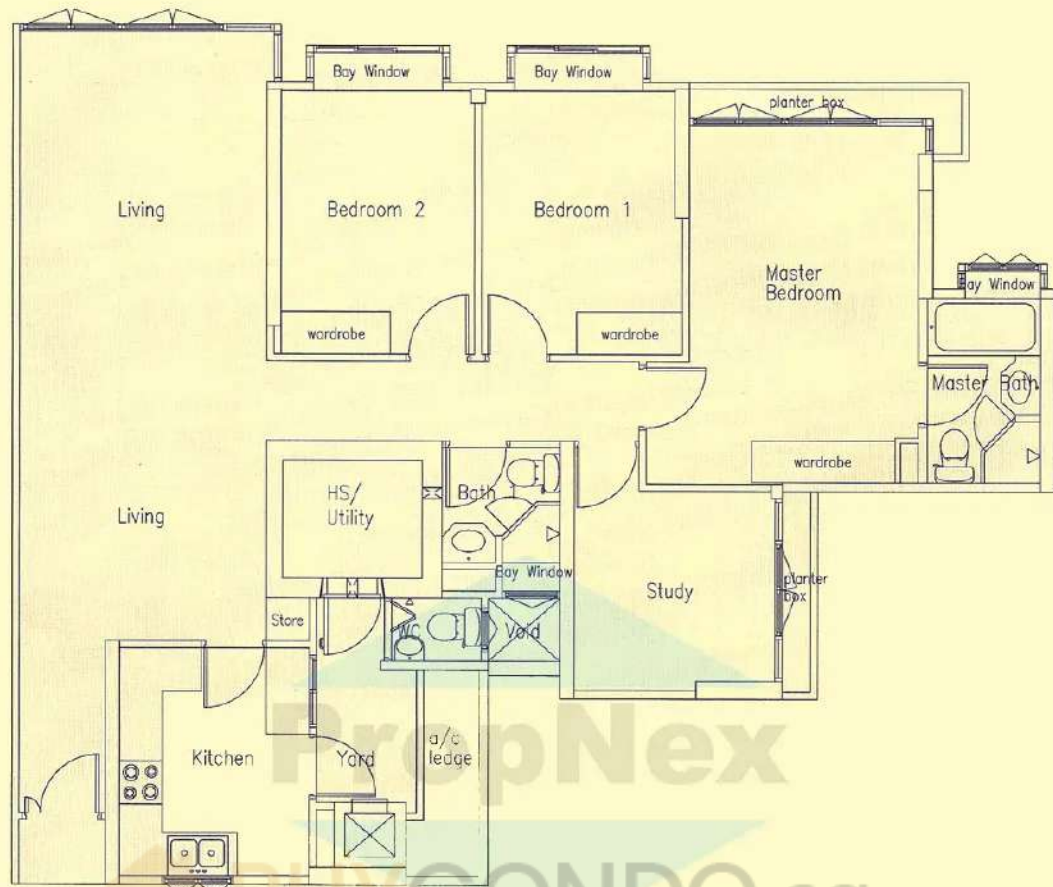

**Block 31**

**Block 33**

**Upper**

**Lower**

**Unit Type C2**  
 (Penthouse)  
 Area: 184 sqm

**Block 31**

**Block 33**

**Unit Type C1**

**Area: 136 sqm**

Service You Trust

**Block 31**

**Block 33**

PropNex  
 BUY CONDO.sg  
 Service You Trust

**Unit Type B2(E)**  
**Area: 130 sqm**

**Block 31**

**Block 33**

PropNex  
 BUYCONDO.sg  
 Service You Trust

**Unit Type B2**  
**Area: 128 sqm**

**Block 31**

**Block 33**

**Unit Type B1**  
**Area: 125 sqm**

**BUYCONDO.sg**

Service You Trust

**Unit Type A1(RE)**

**Area: 129 sqm**

**Block 31**

**Block 33**

OpNex  
BUYCONDO.sg

**Unit Type A1(R)**

Area: 127 sqm

Service You Trust

**Block 31**