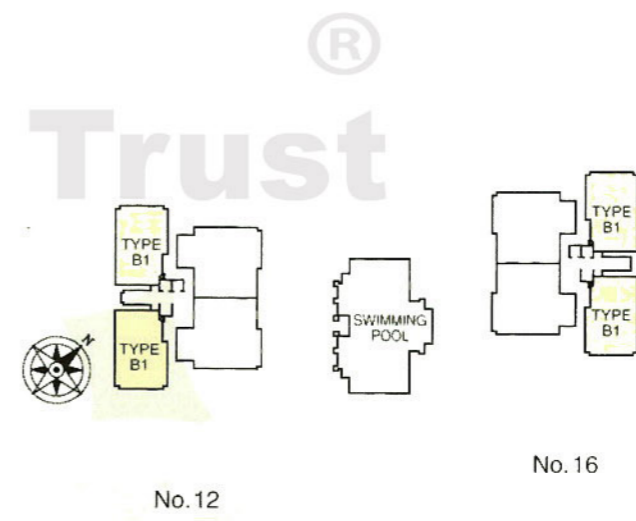

**Unit Type A**  
 2nd Storey to 7th Storey (No. 12 & 16)  
 215 sq m/2314 sq ft

No. 12

No. 16

**Unit Type A1**  
 8th Storey (No. 12 & 16)  
 204 sq m/2196 sq ft

No.12

No.16

**Unit Type B**  
 2nd Storey to 7th Storey (No.12 & 16)  
 162 sq m/1744 sq ft

**Unit Type B1**  
 8th Storey (No. 12 & 16)  
 162 sq m/1744 sq ft

Service You Trust

**Unit Type C**  
 1st Storey (No. 12)  
 135 sq m/1453 sq ft