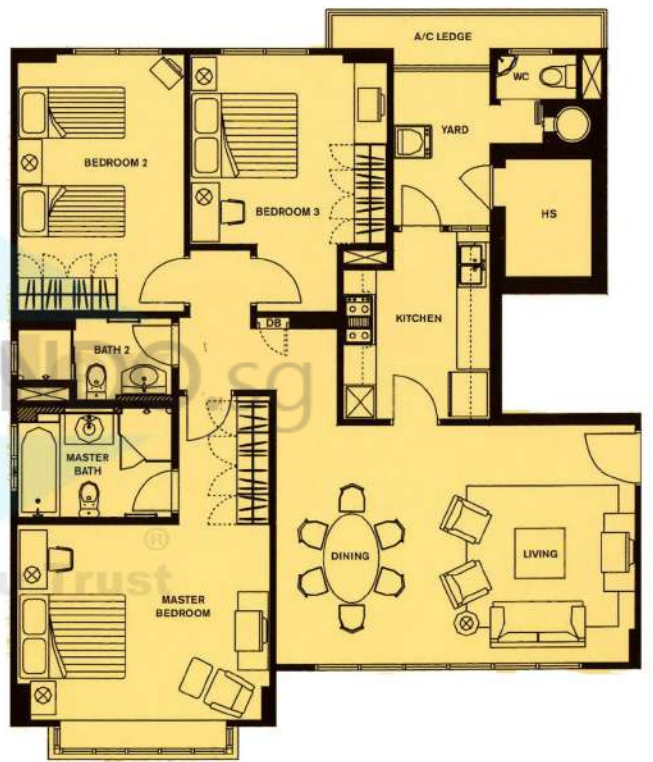

lower storey

**Type P2**

#12-02

1991 sq ft

(incl. of a/c ledge, balcony & roof garden)

Service You Trust

upper storey

lower storey

## Type A2

#11-02

1389 sq ft

(incl. of a/c ledge)

02

01

Property  
Service You Trust

## Type A1

#02-02  
 1389 sq ft  
 (incl. of a/c ledge)

Property  
 Service You Trust

02 01

Type A  
#03-02 to #10-02  
1313 sq ft  
(incl. of a/c ledge)

Service You Trust