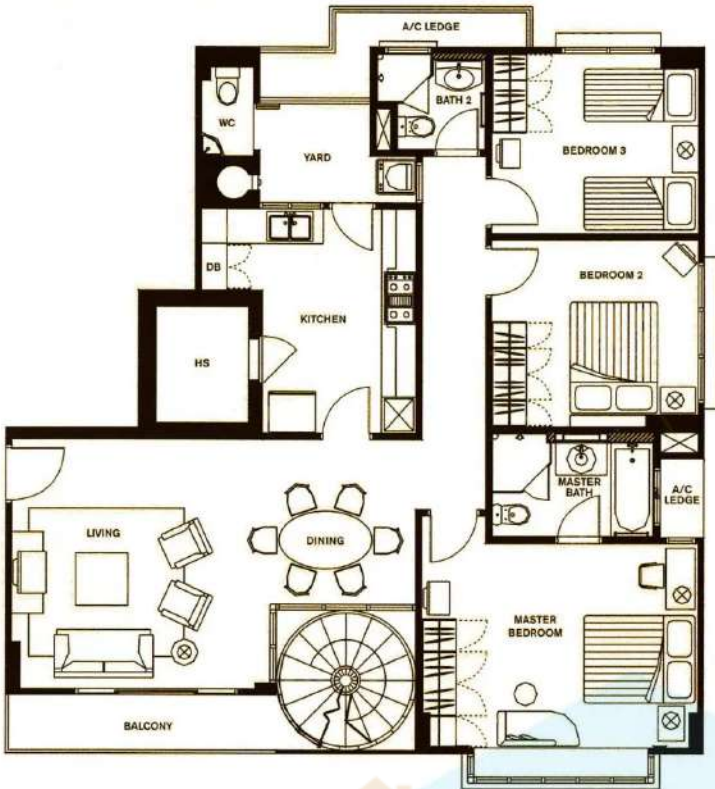

lower storey

**Type P2**

#12-02

1991 sq ft

(incl. of a/c ledge, balcony & roof garden)

Service You Trust

upper storey

lower storey

Type P1

#12-01

1991 sq ft

(incl. of a/c ledge, balcony & roof garden)

Service You Trust<sup>®</sup>

upper storey

02 01

Type B2

#11-01

1356 sq ft  
(incl. of a/c ledge)

Service You Trust

02 01

Type B1

#02-01  
1356 sq ft  
(incl. of a/c ledge)

Service You First

Type B

#03-01 to #10-01  
1281sq ft  
(incl. of a/c ledge)

02

01

Service You Trust<sup>®</sup>