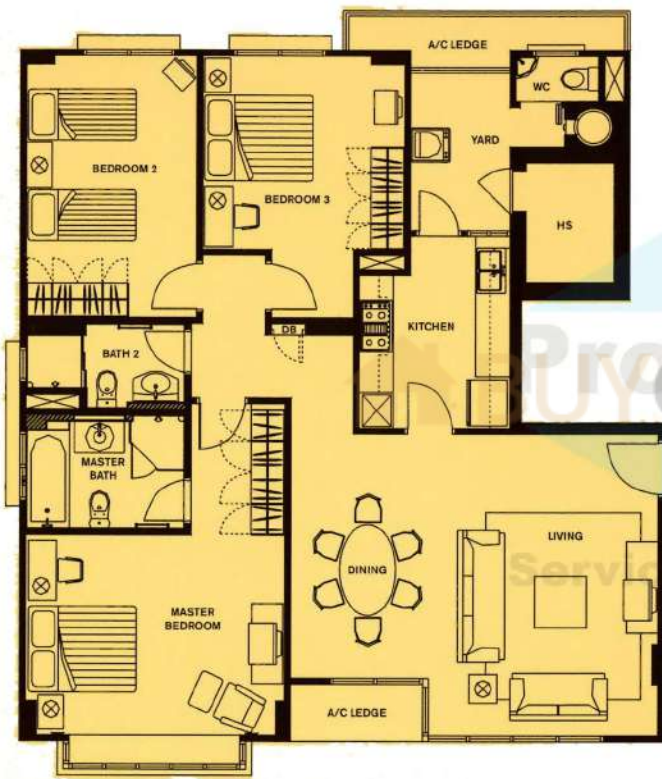

lower storey

**Type P2**

#12-02

1991 sq ft

(incl. of a/c ledge, balcony & roof garden)

Service You Trust

upper storey

lower storey

#11-01

1356 sq ft  
(incl. of a/c ledge)

Service You Trust

02 01

Type B1

#02-01  
1356 sq ft  
(incl. of a/c ledge)

Service You First

Type B

#03-01 to #10-01  
1281sq ft  
(incl. of a/c ledge)

02

01

Service You Trust<sup>®</sup>

## Type A2

#11-02

1389 sq ft

(incl. of a/c ledge)

02

01

Property  
Service You Trust