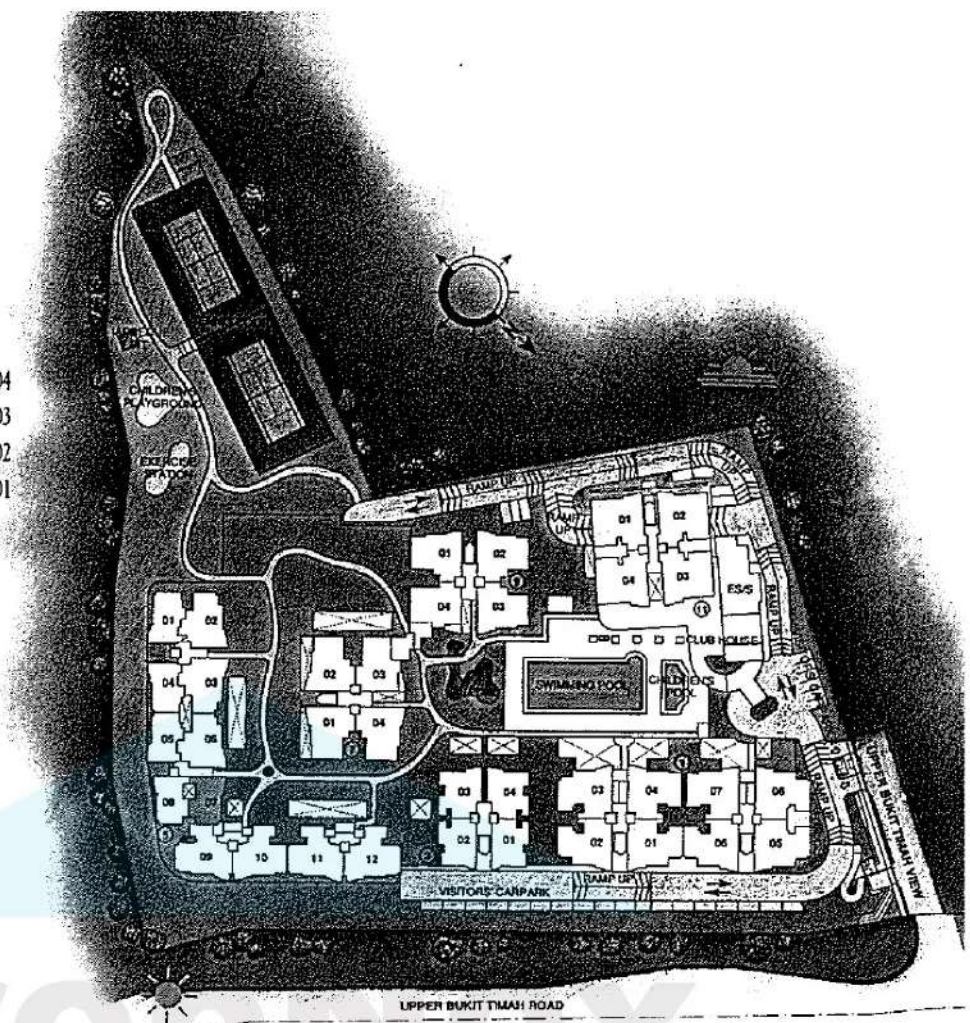

PropNex
BUY CONDO.sg

TYPE A3
 936 2SQ.FT
2 bedrooms

Block 5

A3	B3	B3	B7	#04
A3	B3	B3	B7	#03
A3	B3	B3	B7	#02
A3	B3	B3	B7	#01
BASEMENT CARPARK				

Pro
 BUY CONDO.sg

Service You Trust

TYPE A4
925 SQ.FT
2 bedrooms