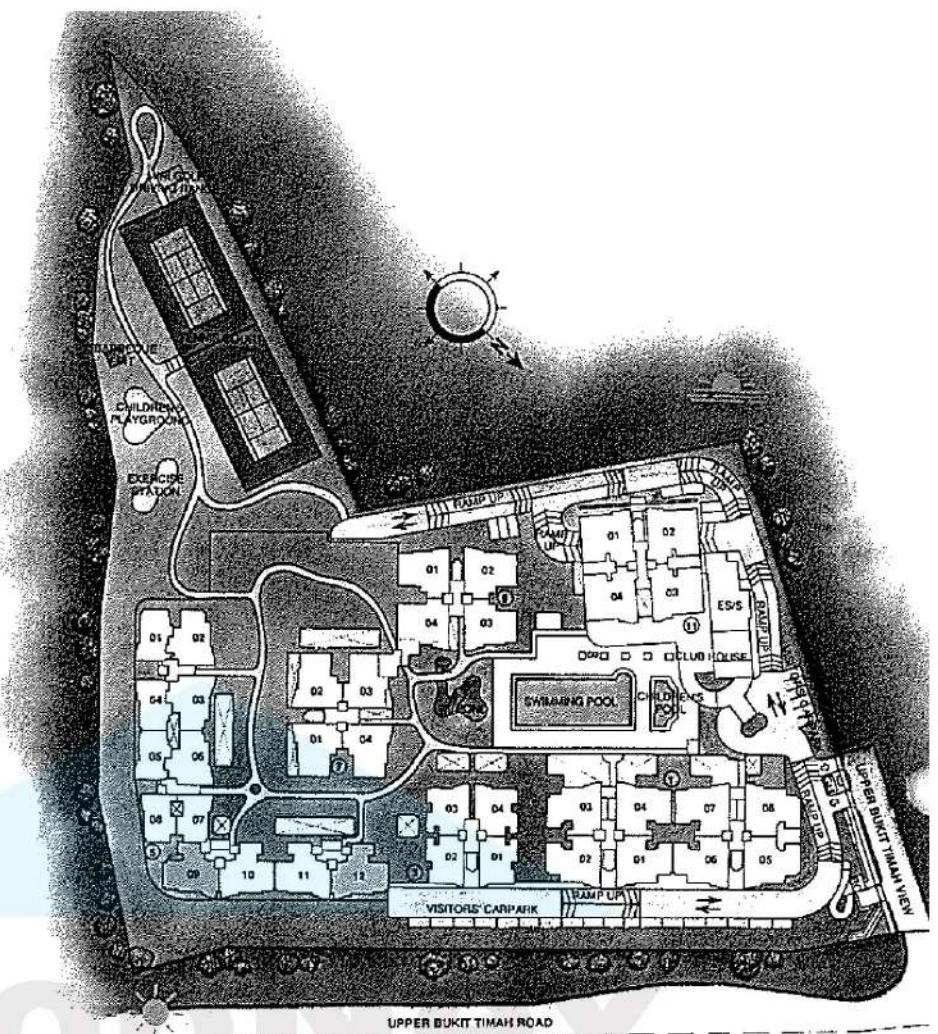

TYPE B6
1,431 SQ.FT
**3 bedrooms
plus utility**

Block 5

B6	B2	B2	B6	#05
B6	B2	B2	B6	#04
B6	B2	B2	B6	#03
B6	B2	B2	B6	#02
CARPARK				

Propertix
BUY CONDO.sg