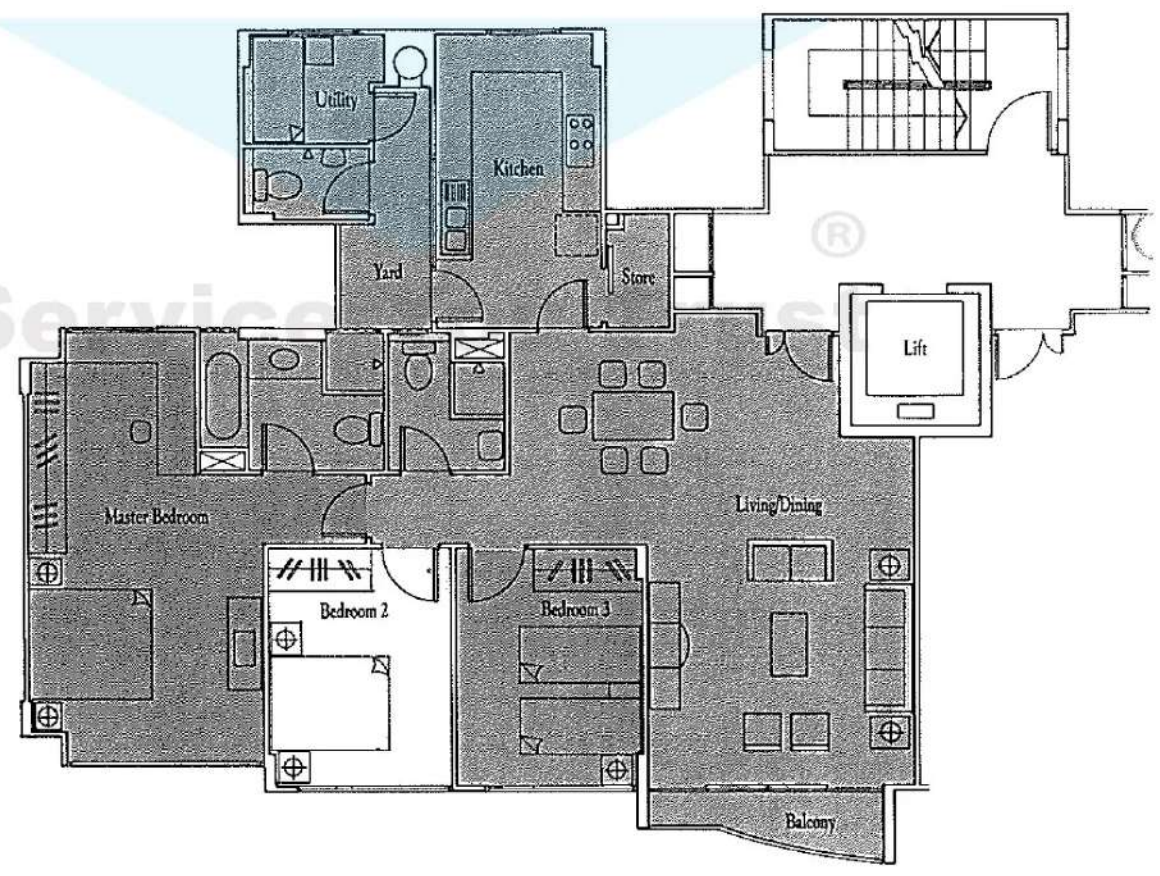

TYPE B1
 1,528 SQ.FT
3 bedrooms
plus utility

Block 1

B5	B1	B1	B4	=08
B5	B1	B1	B4	=07
B5	B1	B1	B4	=06
B5	B1	B1	B4	=05
B5	B1	B1	B4	=04
B5	B1	B1	B4	=03
B5	B1	B1	B4	=02
CARPARK				

Pro BUY CONDO.sg

Service Trust

TYPE B2
1,420 SQ.FT
**3 bedrooms
plus utility**

Block 5

B6	B2	B2	B6	=05
B6	B2	B2	B6	=04
B6	B2	B2	B6	=03
B6	B2	B2	B6	=02
CARPARK				

PROBUYCONDO.sg

TYPE B3
 1,356 SQ.FT
**3 bedrooms
 plus utility**

Block 5

A3	B3	B3	B7	=04
A3	B3	B3	B7	=03
A3	B3	B3	B7	=02
A3	B3	B3	B7	=01
BASEMENT CARPARK				

TYPE B4
 1,528 SQ.FT
**3 bedrooms
 plus utility**

Block 1

B5	B1	B1	B4	#08
B5	B1	B1	B4	#07
B5	B1	B1	B4	#06
B5	B1	B1	B4	#05
B5	B1	B1	B4	#04
B5	B1	B1	B4	#03
B5	B1	B1	B4	#02
	CARPARK			

TYPE B5
1,539 SQ.FT
**3 bedrooms
plus utility**

Block 1

B5	B1	B1	B4	=08
B5	B1	B1	B4	=07
B5	B1	B1	B4	=06
B5	B1	B1	B4	=05
B5	B1	B1	B4	=04
B5	B1	B1	B4	=03
B5	B1	B1	B4	=02
	CARPARK			

Pro
BUY CONDO.sg

TYPE B6
 1,431 SQ.FT
**3 bedrooms
 plus utility**

Block 5