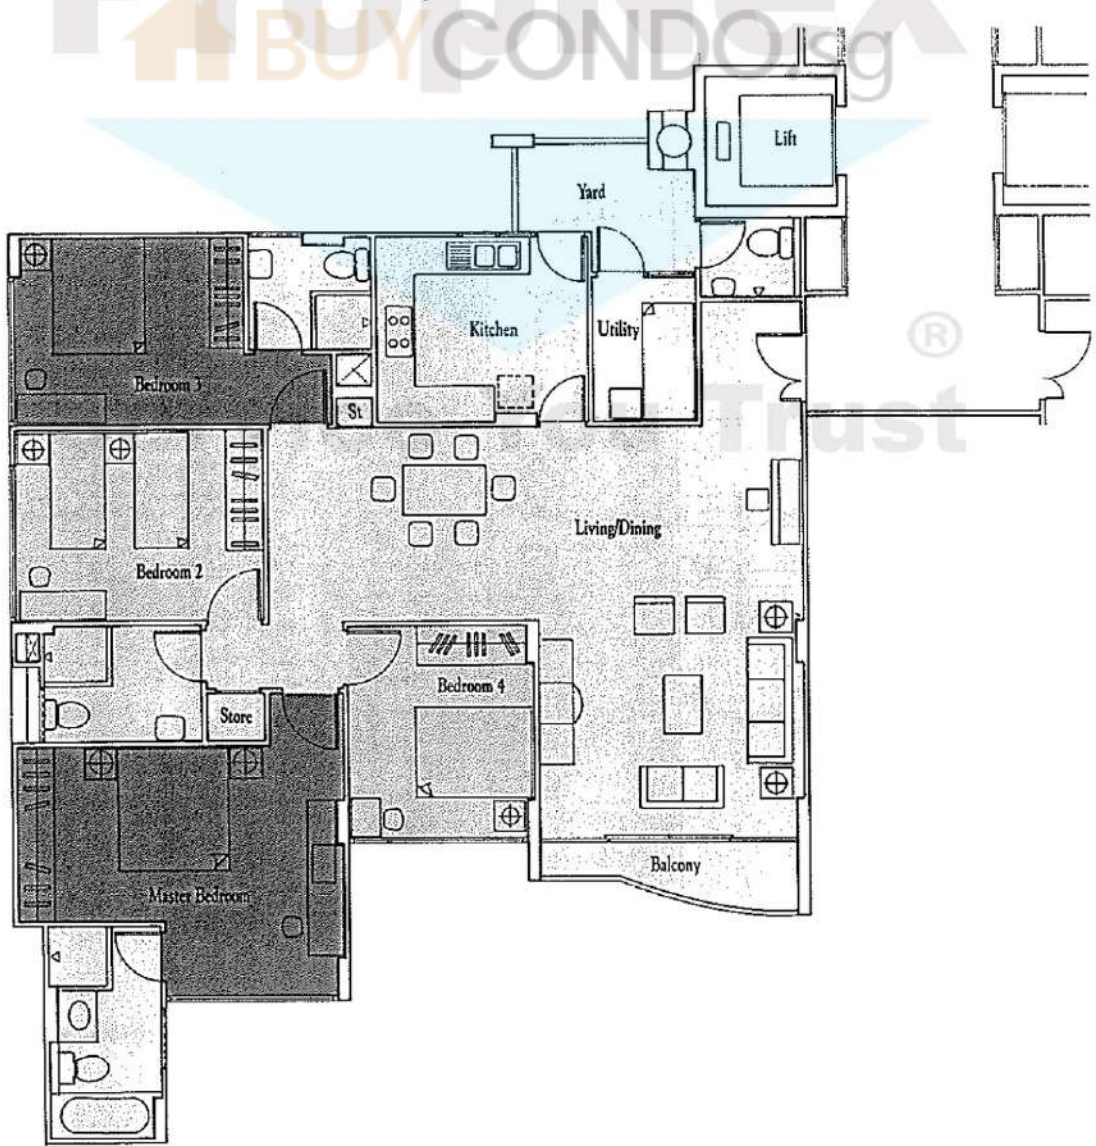

TYPE B4
 1,528 SQ.FT
**3 bedrooms
 plus utility**

Block 1

B5	B1	B1	B4	#08
B5	B1	B1	B4	#07
B5	B1	B1	B4	#06
B5	B1	B1	B4	#05
B5	B1	B1	B4	#04
B5	B1	B1	B4	#03
B5	B1	B1	B4	#02
	CARPARK			

TYPE B5
1,539 SQ.FT
**3 bedrooms
plus utility**

TYPE B8
 1,453 SQ.FT
**3 bedrooms
 plus utility**

Block 1

B5	B8	B8	B4	#08
B5	B8	B8	B4	#07
B5	B8	B8	B4	#06
B5	B8	B8	B4	#05
B5	B8	B8	B4	#04
B5	B8	B8	B4	#03
B5	B8	B8	B4	#02
CARPARK				

TYPE C
1,679 SQ.FT
**4 bedrooms
plus utility**

Block 7

B	C	B	B	=08
B	C	B	B	=07
B	C	B	B	=06
B	C	B	B	=05
B	C	B	B	=04
B	C	B	B	=03
B	C	B	B	=02
B	A	B	B	=01
BASEMENT			CARPARK	

TYPE C1
 1,646 SQ.FT
4 bedrooms
plus utility

Block 11

CI	CI	=08
CI	CI	=07
CI	CI	=06
CI	CI	=05
CI	CI	=04
CI	CI	=03
CI	CI	=02
CAR	PARK	
BASEMENT	CARPARK	

TYPE C2
1,679 SQ.FT
**4 bedrooms
plus utility**

Block 9

B	B	C2	B	=08
B	B	C2	B	=07
B	B	C2	B	=06
B	B	C2	B	=05
B	B	C2	B	=04
B	B	C2	B	=03
B	B	C2	B	=02
B	B	A	B	=01
BASEMENT CARPARK				

ProMax
BUY CONDO.SG
Trust