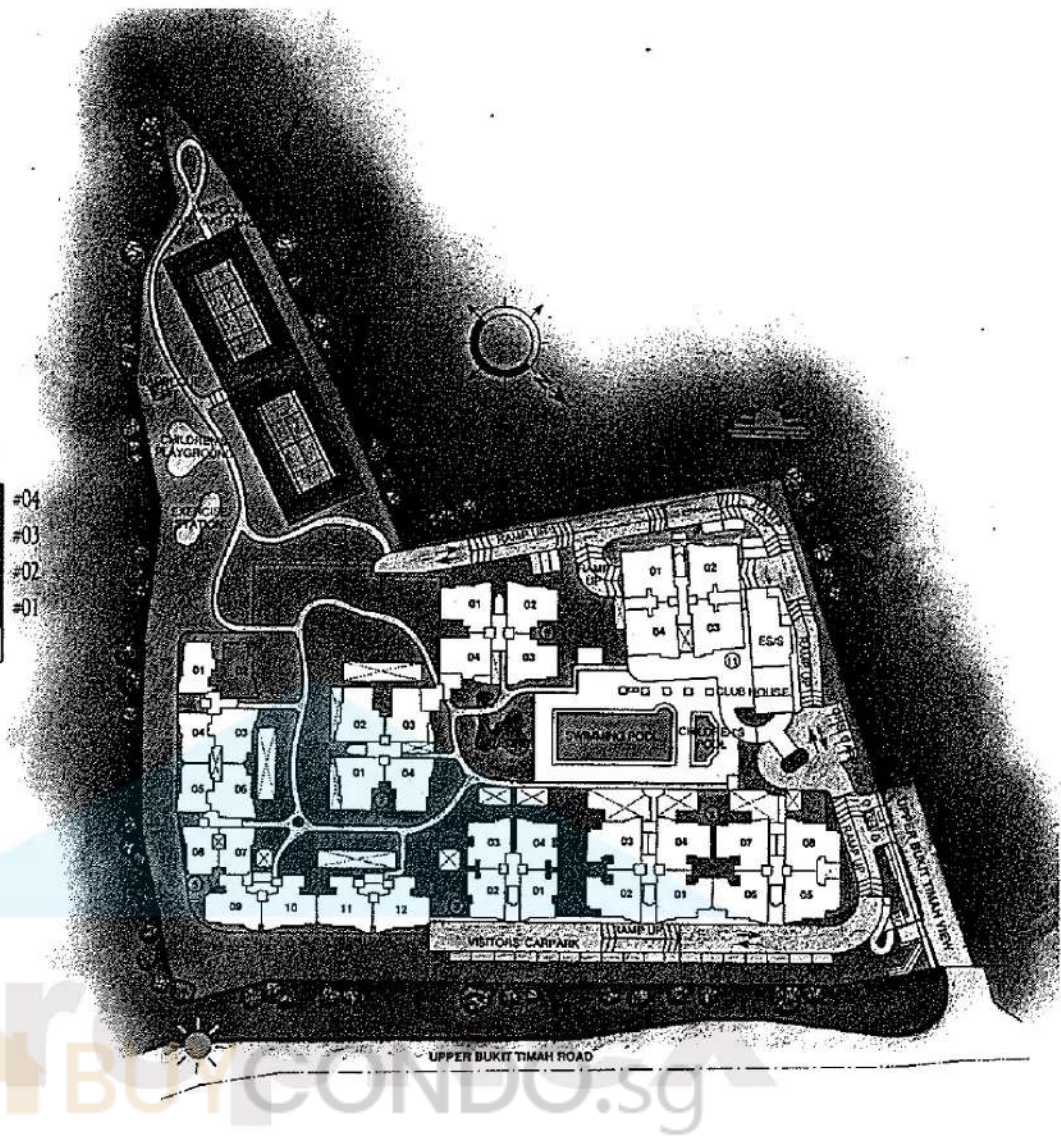

B6	B2	B2	B6	#05
B6	B2	B2	B6	#04
B6	B2	B2	B6	#03
B6	B2	B2	B6	#02
CARPARK				

Propertix
 BUY CONDO.sg

Service Trust

TYPE B7
 1,356 SQ.FT
 3 bedrooms
 plus utility

Block 5

A3	B3	B3	B7	#04
A3	B3	B3	B7	#03
A3	B3	B3	B7	#02
A3	B3	B3	B7	#01
BASEMENT CARPARK				