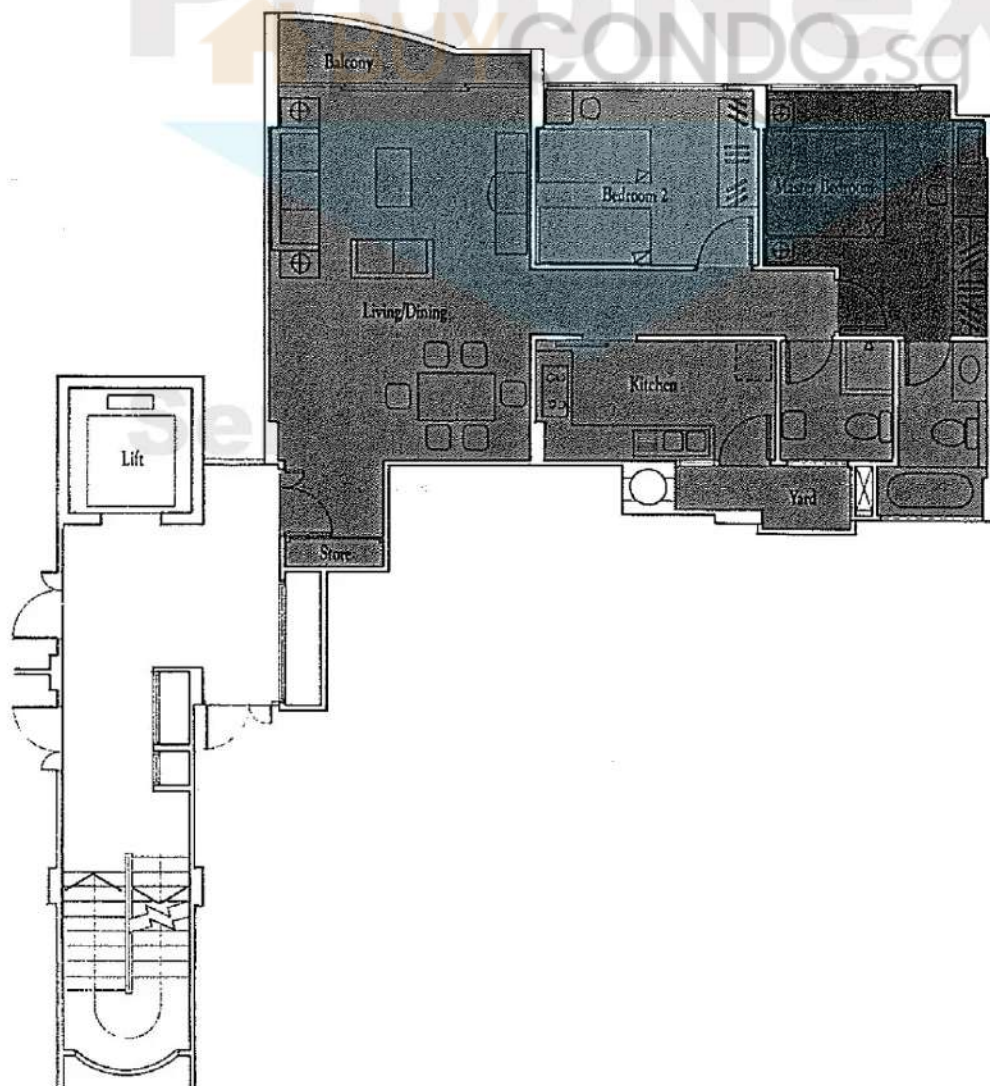

TYPE A1
947 SQ.FT
2 bedrooms

Block 5

A2	A1	A1	A4	=04
A2	A1	A1	A4	=03
A2	A1	A1	A4	=02
A2	A1	A1	A4	=01
BASEMENT CARPARK				

PropNex
CONDO.SG