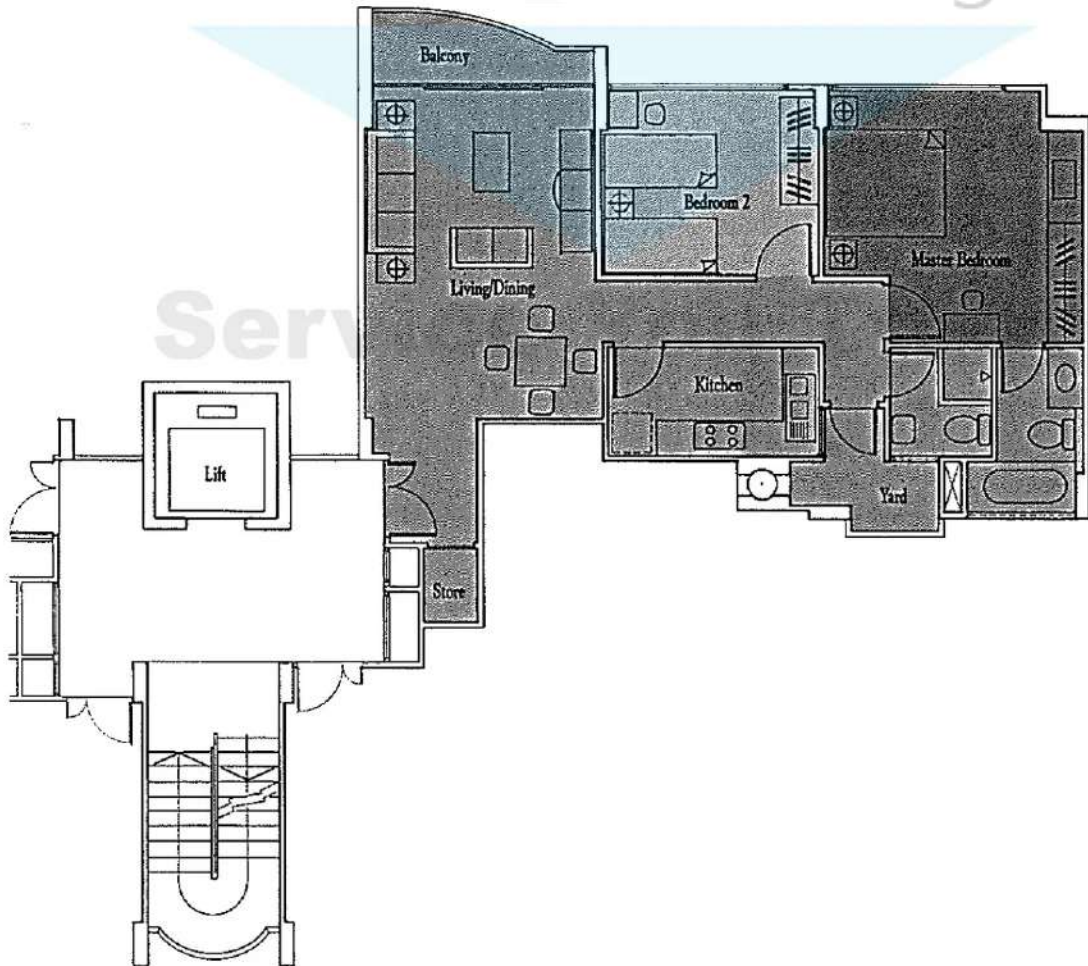

Propnex
BUY CONDO.sg