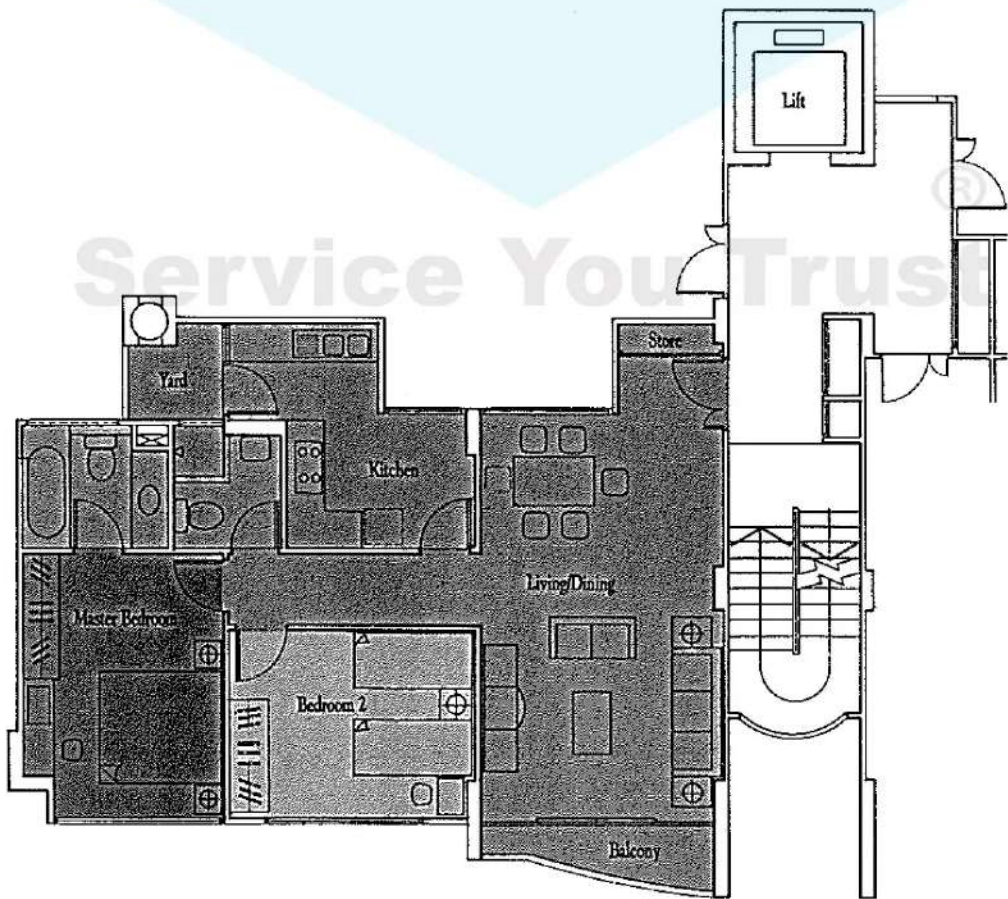

PropNex
BUY CONDO.sg

TYPE A3
 936 2SQ.FT
2 bedrooms

Block 5

A3	B3	B3	B7	#04
A3	B3	B3	B7	#03
A3	B3	B3	B7	#02
A3	B3	B3	B7	#01
BASEMENT CARPARK				

Pro
 BUY CONDO.sg

Service You Trust

TYPE A4
925 SQ.FT
2 bedrooms