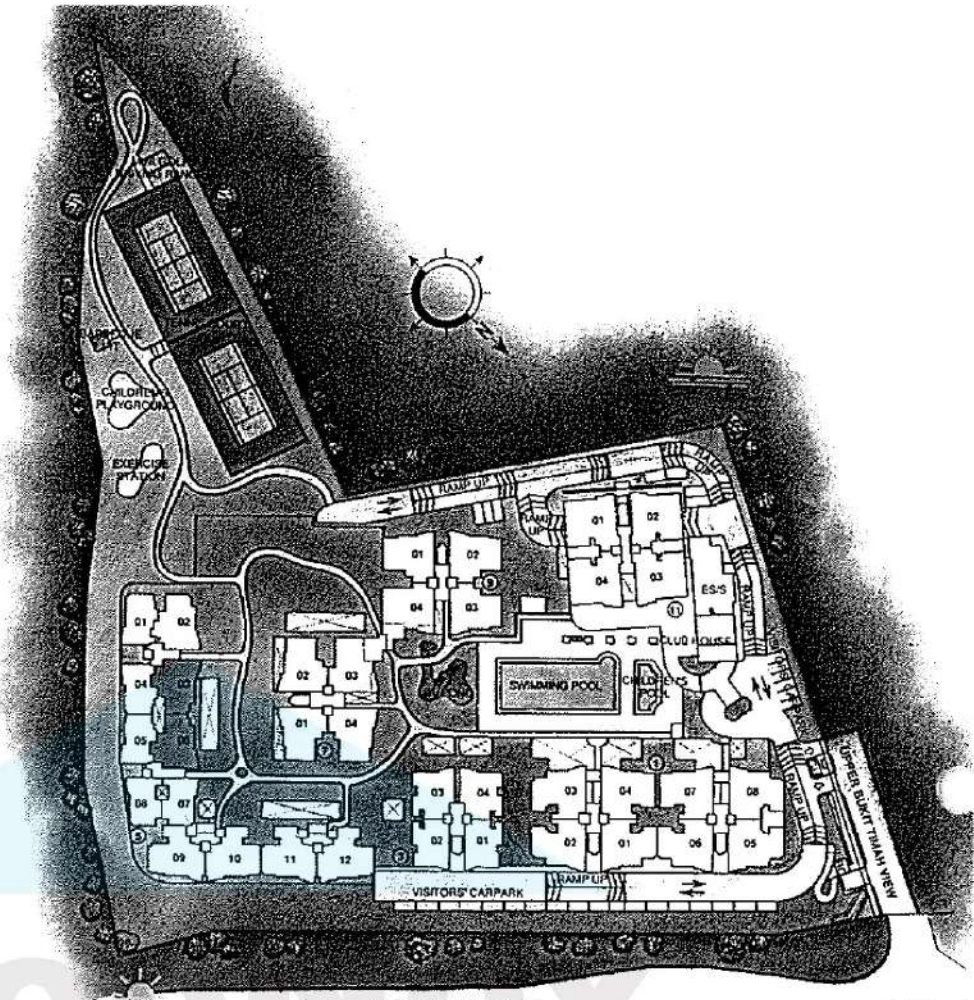

TYPE B1
 1,528 SQ.FT
3 bedrooms
plus utility

Block 1

B5	B1	B1	B4	=08
B5	B1	B1	B4	=07
B5	B1	B1	B4	=06
B5	B1	B1	B4	=05
B5	B1	B1	B4	=04
B5	B1	B1	B4	=03
B5	B1	B1	B4	=02
CARPARK				

Pro BUY CONDO.sg

Service Trust

TYPE B2
1,420 SQ.FT
**3 bedrooms
plus utility**

Block 5

B6	B2	B2	B6	=05
B6	B2	B2	B6	=04
B6	B2	B2	B6	=03
B6	B2	B2	B6	=02
CARPARK				

PROBUYCONDO.sg

TYPE B3
 1,356 SQ.FT
**3 bedrooms
 plus utility**

Block 5

A3	B3	B3	B7	=04
A3	B3	B3	B7	=03
A3	B3	B3	B7	=02
A3	B3	B3	B7	=01
BASEMENT CARPARK				

TYPE B4
 1,528 SQ.FT
**3 bedrooms
 plus utility**

Block 1

B5	B1	B1	B4	#08
B5	B1	B1	B4	#07
B5	B1	B1	B4	#06
B5	B1	B1	B4	#05
B5	B1	B1	B4	#04
B5	B1	B1	B4	#03
B5	B1	B1	B4	#02
	CARPARK			

TYPE B5
1,539 SQ.FT
**3 bedrooms
plus utility**

Block 1

B5	B1	B1	B4	=08
B5	B1	B1	B4	=07
B5	B1	B1	B4	=06
B5	B1	B1	B4	=05
B5	B1	B1	B4	=04
B5	B1	B1	B4	=03
B5	B1	B1	B4	=02
	CARPARK			

Pro
BUY CONDO.sg

TYPE B6
 1,431 SQ.FT
**3 bedrooms
 plus utility**

Block 5