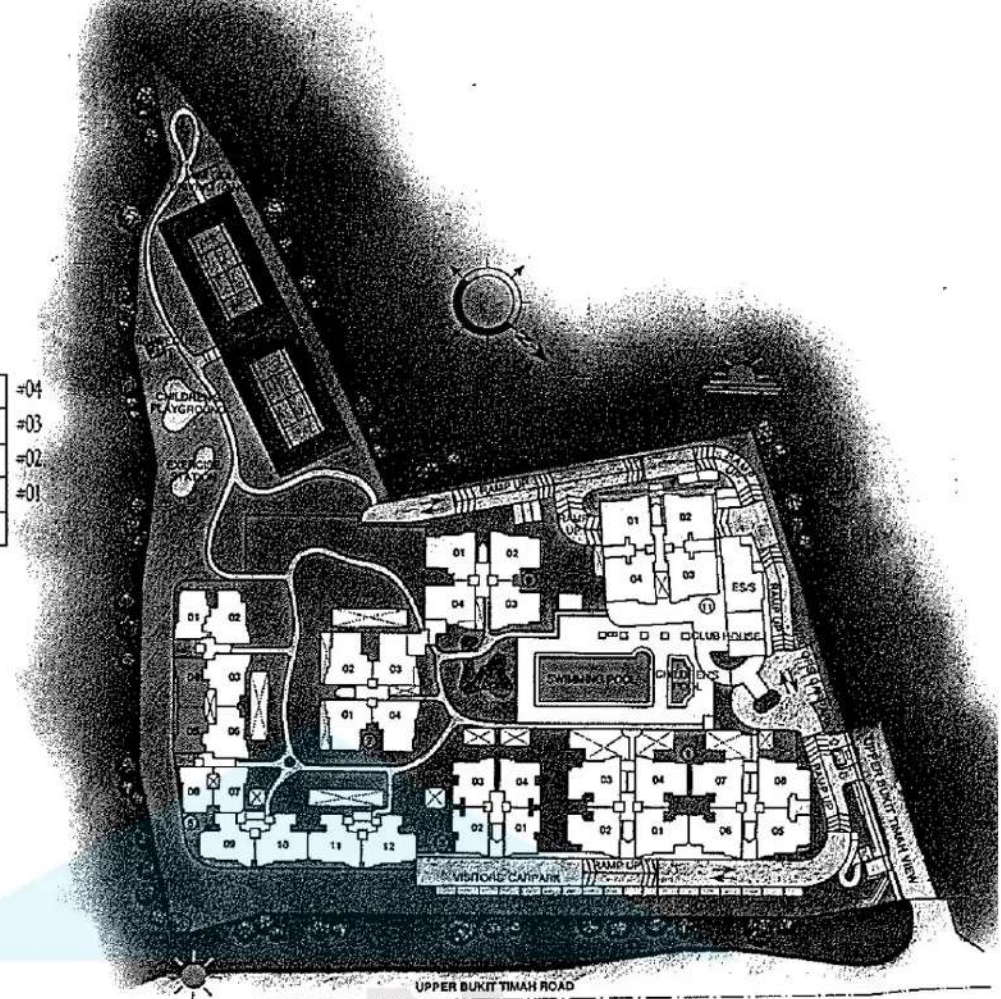

TYPE A1
947 SQ.FT
2 bedrooms

Block 5

A2	A1	A1	A4	=04
A2	A1	A1	A4	=03
A2	A1	A1	A4	=02
A2	A1	A1	A4	=01
BASEMENT CARPARK				

PropNex
CONDO.SG