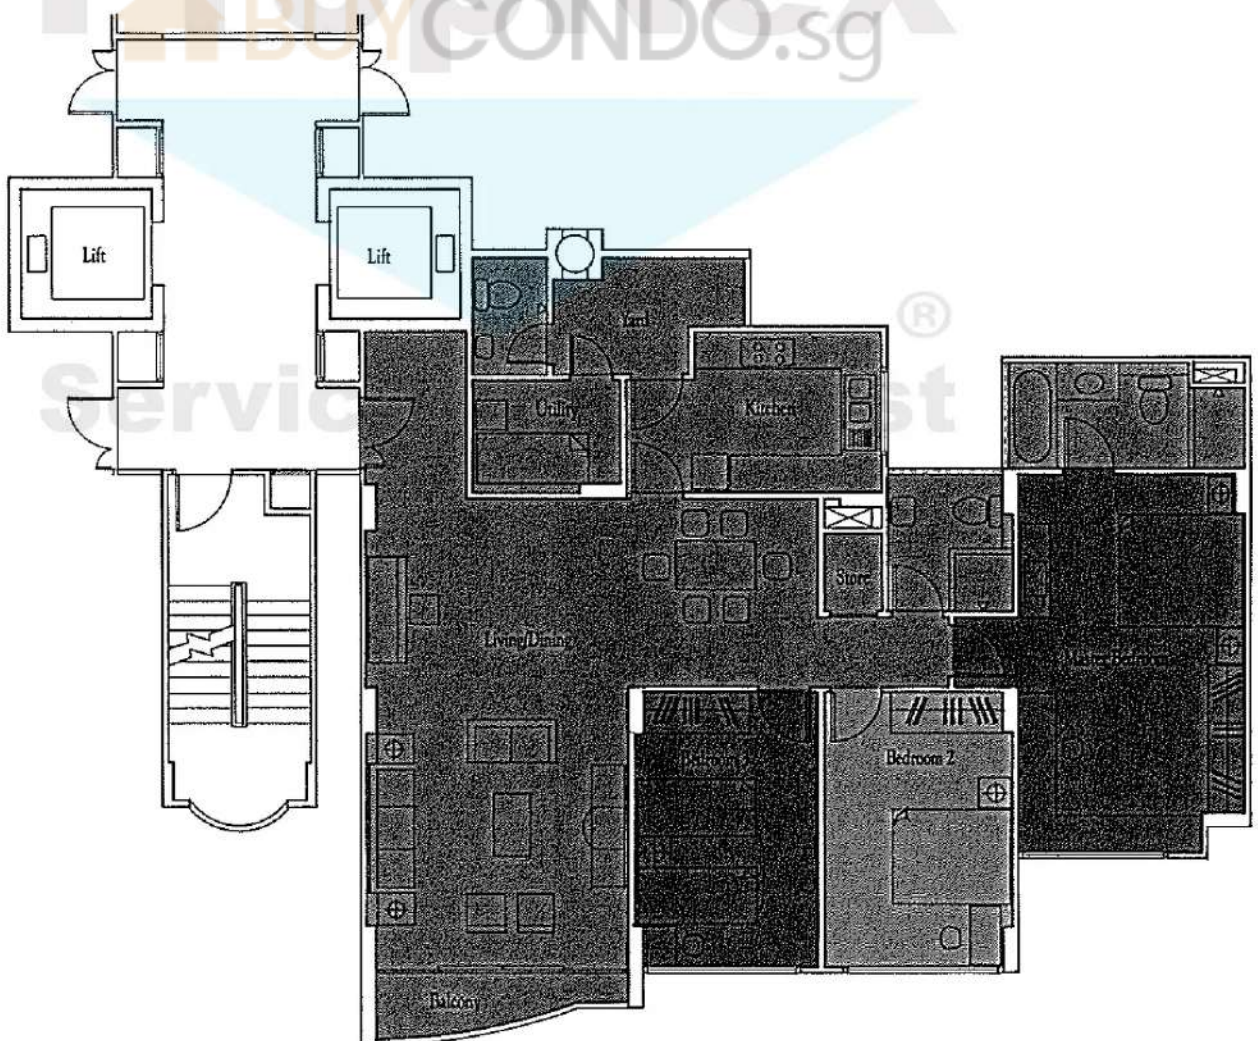

TYPE B1
 1,528 SQ.FT
3 bedrooms
plus utility

Block 1

B5	B1	B1	B4	=08
B5	B1	B1	B4	=07
B5	B1	B1	B4	=06
B5	B1	B1	B4	=05
B5	B1	B1	B4	=04
B5	B1	B1	B4	=03
B5	B1	B1	B4	=02
CARPARK				

Pro BUY CONDO.sg

Service Trust

TYPE B2
1,420 SQ.FT
**3 bedrooms
plus utility**

Block 5

B6	B2	B2	B6	=05
B6	B2	B2	B6	=04
B6	B2	B2	B6	=03
B6	B2	B2	B6	=02
CARPARK				

PROBUYCONDO.sg

TYPE B3
 1,356 SQ.FT
**3 bedrooms
 plus utility**

Block 5

A3	B3	B3	B7	=04
A3	B3	B3	B7	=03
A3	B3	B3	B7	=02
A3	B3	B3	B7	=01
BASEMENT CARPARK				

TYPE B4
 1,528 SQ.FT
**3 bedrooms
 plus utility**

Block 1

B5	B1	B1	B4	#08
B5	B1	B1	B4	#07
B5	B1	B1	B4	#06
B5	B1	B1	B4	#05
B5	B1	B1	B4	#04
B5	B1	B1	B4	#03
B5	B1	B1	B4	#02
	CARPARK			

TYPE B5
1,539 SQ.FT
**3 bedrooms
plus utility**

Block 1

B5	B1	B1	B4	=08
B5	B1	B1	B4	=07
B5	B1	B1	B4	=06
B5	B1	B1	B4	=05
B5	B1	B1	B4	=04
B5	B1	B1	B4	=03
B5	B1	B1	B4	=02
	CARPARK			

Pro
BUY CONDO.sg

TYPE B6
 1,431 SQ.FT
**3 bedrooms
 plus utility**

Block 5