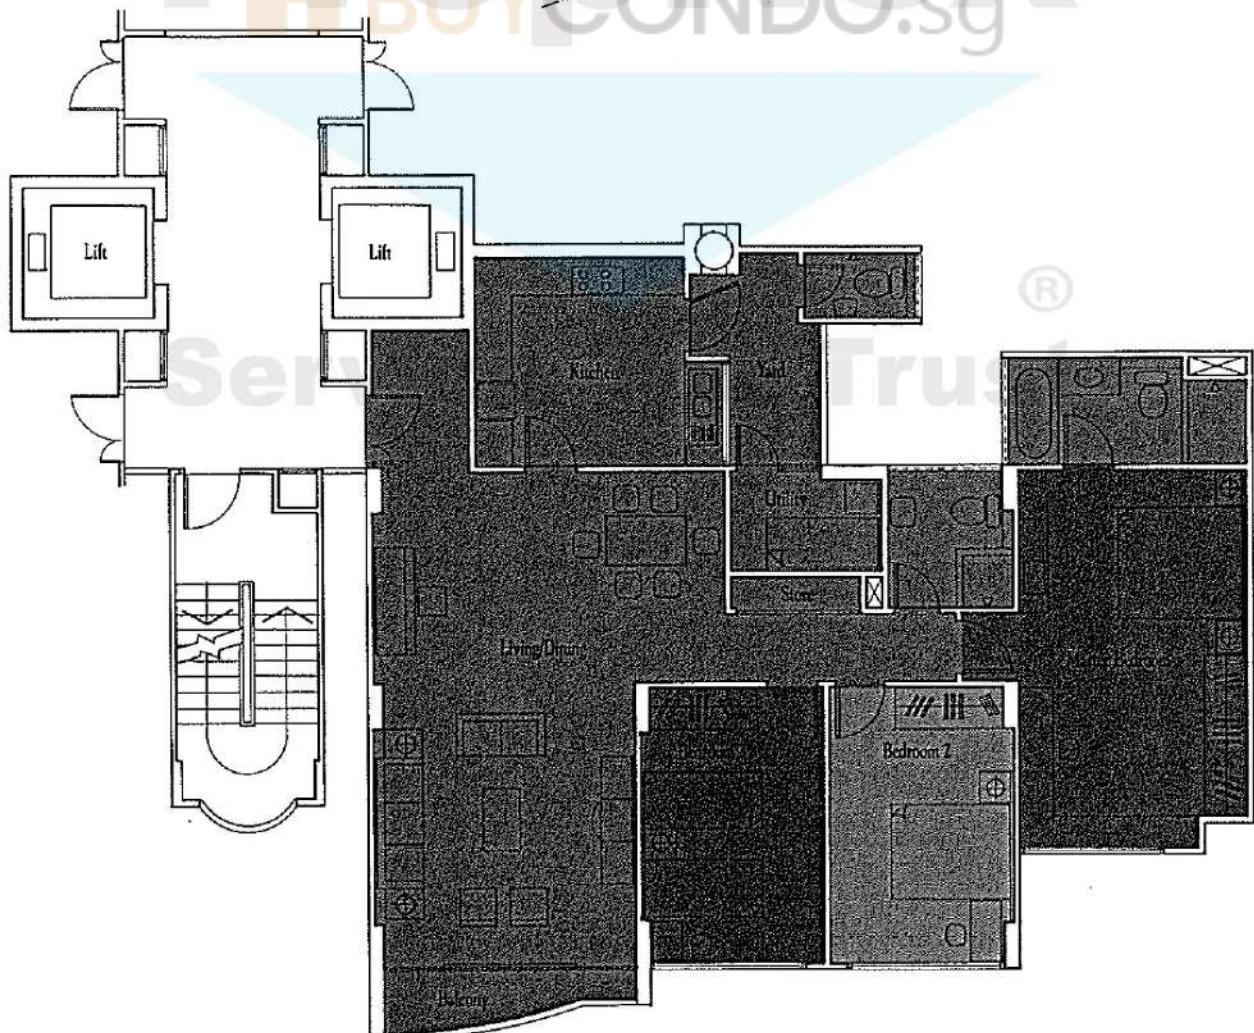

TYPE B1
 1,528 SQ.FT
3 bedrooms
plus utility

Block 1

B5	B1	B1	B4	=08
B5	B1	B1	B4	=07
B5	B1	B1	B4	=06
B5	B1	B1	B4	=05
B5	B1	B1	B4	=04
B5	B1	B1	B4	=03
B5	B1	B1	B4	=02
CARPARK				

Pro BUY CONDO.sg

Service Trust

TYPE B2
1,420 SQ.FT
**3 bedrooms
plus utility**

Block 5

B6	B2	B2	B6	=05
B6	B2	B2	B6	=04
B6	B2	B2	B6	=03
B6	B2	B2	B6	=02
CARPARK				

PROBUYCONDO.sg

TYPE B3
 1,356 SQ.FT
**3 bedrooms
 plus utility**

Block 5

A3	B3	B3	B7	=04
A3	B3	B3	B7	=03
A3	B3	B3	B7	=02
A3	B3	B3	B7	=01
BASEMENT CARPARK				

TYPE B4
 1,528 SQ.FT
**3 bedrooms
 plus utility**

Block 1

B5	B1	B1	B4	#08
B5	B1	B1	B4	#07
B5	B1	B1	B4	#06
B5	B1	B1	B4	#05
B5	B1	B1	B4	#04
B5	B1	B1	B4	#03
B5	B1	B1	B4	#02
	CARPARK			

TYPE B5
1,539 SQ.FT
**3 bedrooms
plus utility**

Block 1

B5	B1	B1	B4	=08
B5	B1	B1	B4	=07
B5	B1	B1	B4	=06
B5	B1	B1	B4	=05
B5	B1	B1	B4	=04
B5	B1	B1	B4	=03
B5	B1	B1	B4	=02
	CARPARK			

Pro
BUY CONDO.sg

TYPE B6
 1,431 SQ.FT
**3 bedrooms
 plus utility**

Block 5