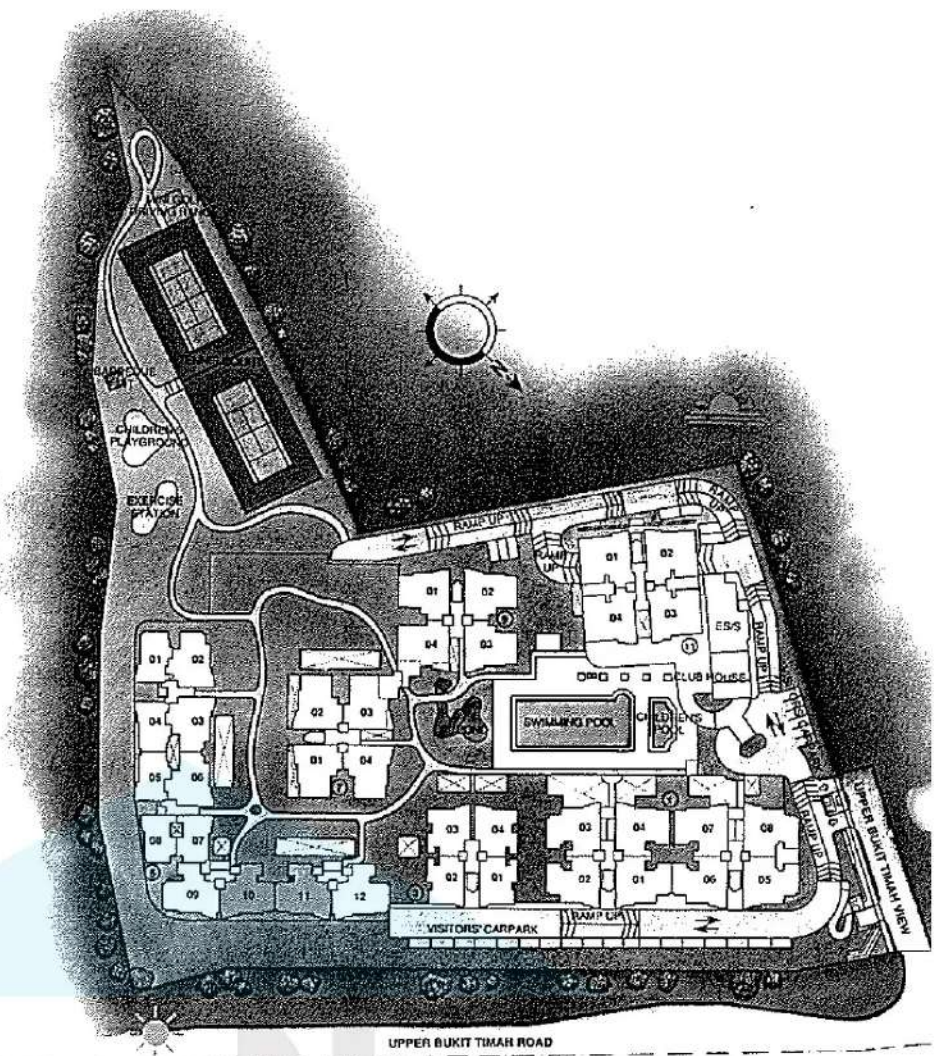

TYPE B2
1,420 SQ.FT
**3 bedrooms
plus utility**

Block 5

B6	B2	B2	B6	=05
B6	B2	B2	B6	=04
B6	B2	B2	B6	=03
B6	B2	B2	B6	=02
CARPARK