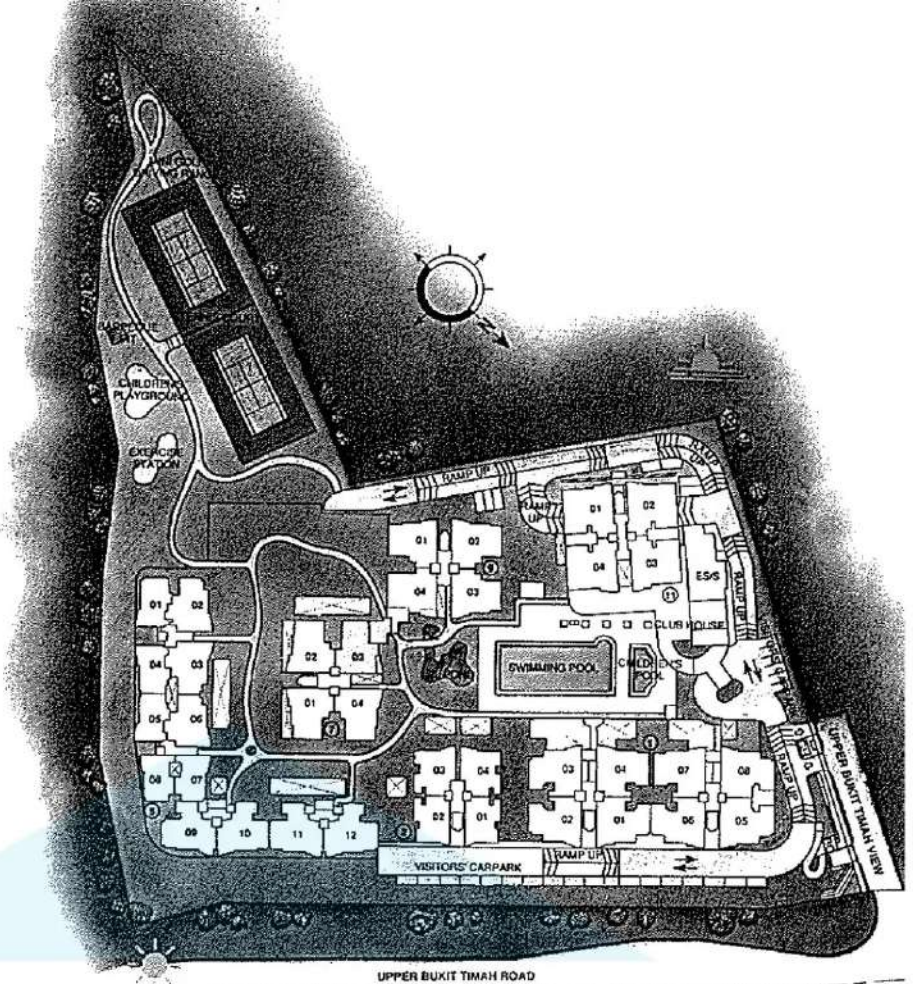

TYPE B8
 1,453 SQ.FT
**3 bedrooms
 plus utility**

Block 1

B5	B8	B8	B4	#08
B5	B8	B8	B4	#07
B5	B8	B8	B4	#06
B5	B8	B8	B4	#05
B5	B8	B8	B4	#04
B5	B8	B8	B4	#03
B5	B8	B8	B4	#02
CARPARK				

TYPE C
1,679 SQ.FT
**4 bedrooms
plus utility**

Block 7

B	C	B	B	=08
B	C	B	B	=07
B	C	B	B	=06
B	C	B	B	=05
B	C	B	B	=04
B	C	B	B	=03
B	C	B	B	=02
B	A	B	B	=01
BASEMENT			CARPARK	

TYPE C1
 1,646 SQ.FT
4 bedrooms
plus utility

Block 11

CI	CI	=08
CI	CI	=07
CI	CI	=06
CI	CI	=05
CI	CI	=04
CI	CI	=03
CI	CI	=02
CAR	PARK	
BASEMENT	CARPARK	