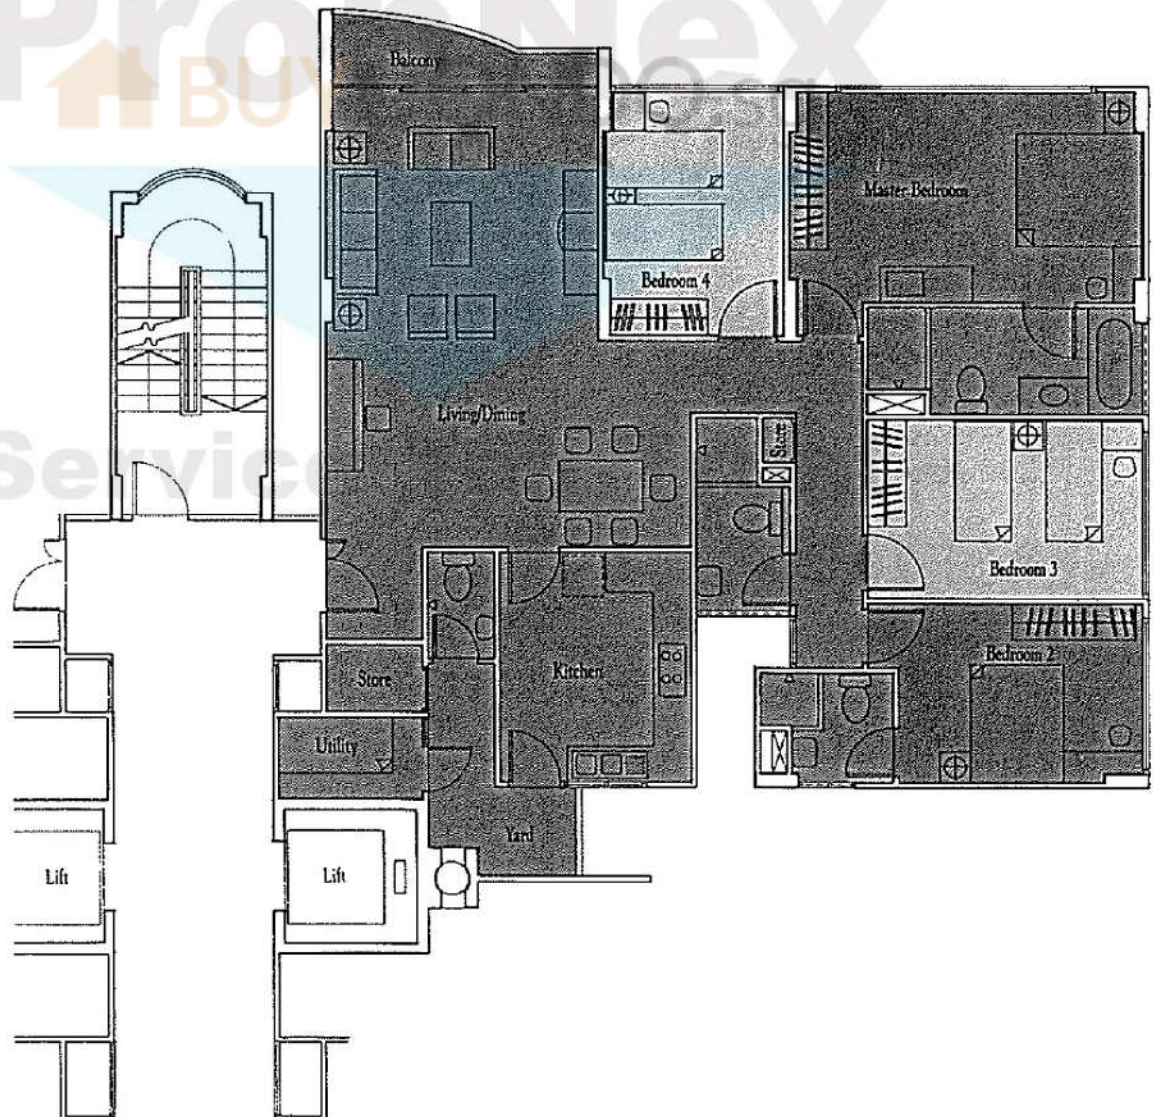

TYPE B8
 1,453 SQ.FT
**3 bedrooms
 plus utility**

Block 1

B5	B8	B8	B4	#08
B5	B8	B8	B4	#07
B5	B8	B8	B4	#06
B5	B8	B8	B4	#05
B5	B8	B8	B4	#04
B5	B8	B8	B4	#03
B5	B8	B8	B4	#02
CARPARK				

TYPE C
1,679 SQ.FT
**4 bedrooms
plus utility**

Block 7

B	C	B	B	=08
B	C	B	B	=07
B	C	B	B	=06
B	C	B	B	=05
B	C	B	B	=04
B	C	B	B	=03
B	C	B	B	=02
B	A	B	B	=01
BASEMENT			CARPARK	

TYPE C1
 1,646 SQ.FT
4 bedrooms
plus utility

Block 11

CI	CI	=08
CI	CI	=07
CI	CI	=06
CI	CI	=05
CI	CI	=04
CI	CI	=03
CI	CI	=02
CAR	PARK	
BASEMENT	CARPARK	

TYPE C2
1,679 SQ.FT
**4 bedrooms
plus utility**

Block 9

B	B	C2	B	=08
B	B	C2	B	=07
B	B	C2	B	=06
B	B	C2	B	=05
B	B	C2	B	=04
B	B	C2	B	=03
B	B	C2	B	=02
B	B	A	B	=01
BASEMENT CARPARK				

ProMax
BUY CONDO.SG
Trust