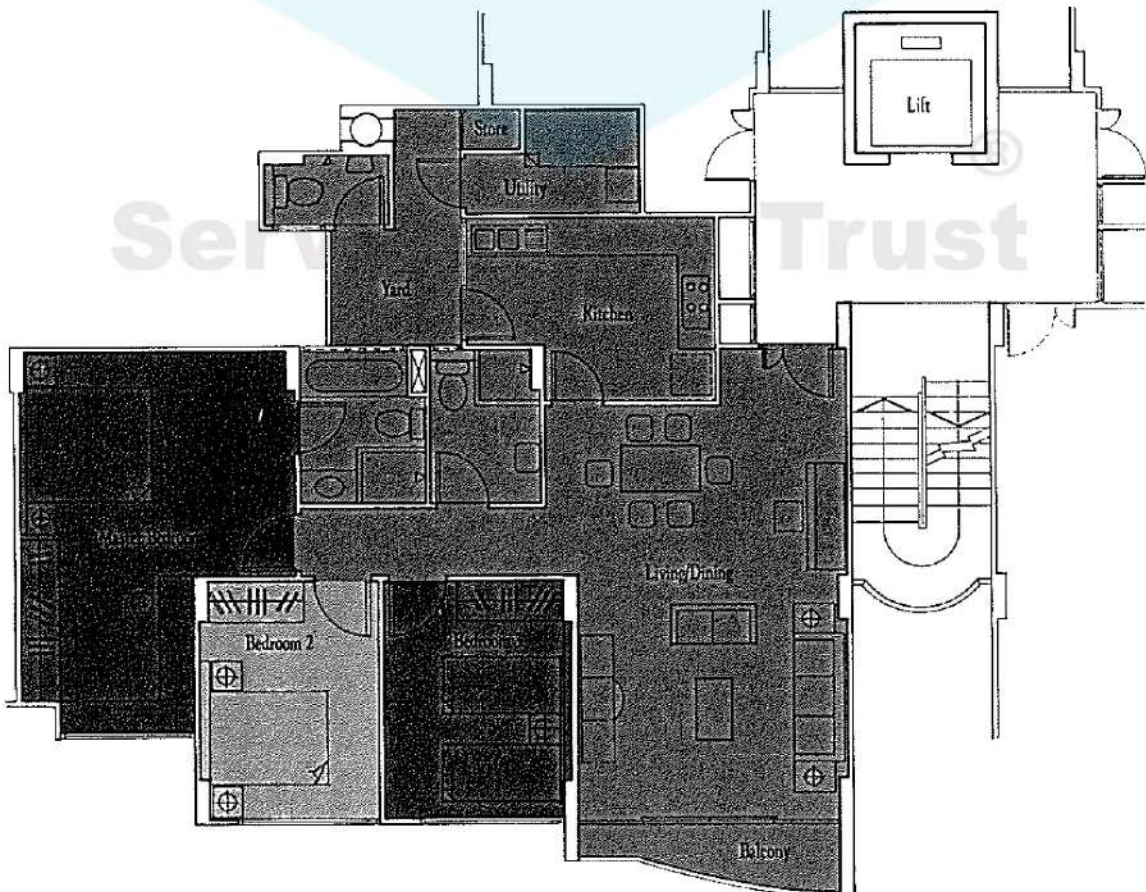

TYPE B1
 1,528 SQ.FT
3 bedrooms
plus utility

Block 1

B5	B1	B1	B4	=08
B5	B1	B1	B4	=07
B5	B1	B1	B4	=06
B5	B1	B1	B4	=05
B5	B1	B1	B4	=04
B5	B1	B1	B4	=03
B5	B1	B1	B4	=02
CARPARK				

Pro BUY CONDO.sg

Service Trust

TYPE B2
1,420 SQ.FT
**3 bedrooms
plus utility**

Block 5

B6	B2	B2	B6	=05
B6	B2	B2	B6	=04
B6	B2	B2	B6	=03
B6	B2	B2	B6	=02
CARPARK				

PROBUYCONDO.sg

TYPE B3
 1,356 SQ.FT
**3 bedrooms
 plus utility**

Block 5

A3	B3	B3	B7	=04
A3	B3	B3	B7	=03
A3	B3	B3	B7	=02
A3	B3	B3	B7	=01
BASEMENT CARPARK				

TYPE B4
 1,528 SQ.FT
**3 bedrooms
 plus utility**

Block 1

B5	B1	B1	B4	#08
B5	B1	B1	B4	#07
B5	B1	B1	B4	#06
B5	B1	B1	B4	#05
B5	B1	B1	B4	#04
B5	B1	B1	B4	#03
B5	B1	B1	B4	#02
	CARPARK			

TYPE B5
1,539 SQ.FT
**3 bedrooms
plus utility**

Block 1

B5	B1	B1	B4	=08
B5	B1	B1	B4	=07
B5	B1	B1	B4	=06
B5	B1	B1	B4	=05
B5	B1	B1	B4	=04
B5	B1	B1	B4	=03
B5	B1	B1	B4	=02
	CARPARK			

Pro
BUY CONDO.sg

TYPE B6
 1,431 SQ.FT
**3 bedrooms
 plus utility**

Block 5