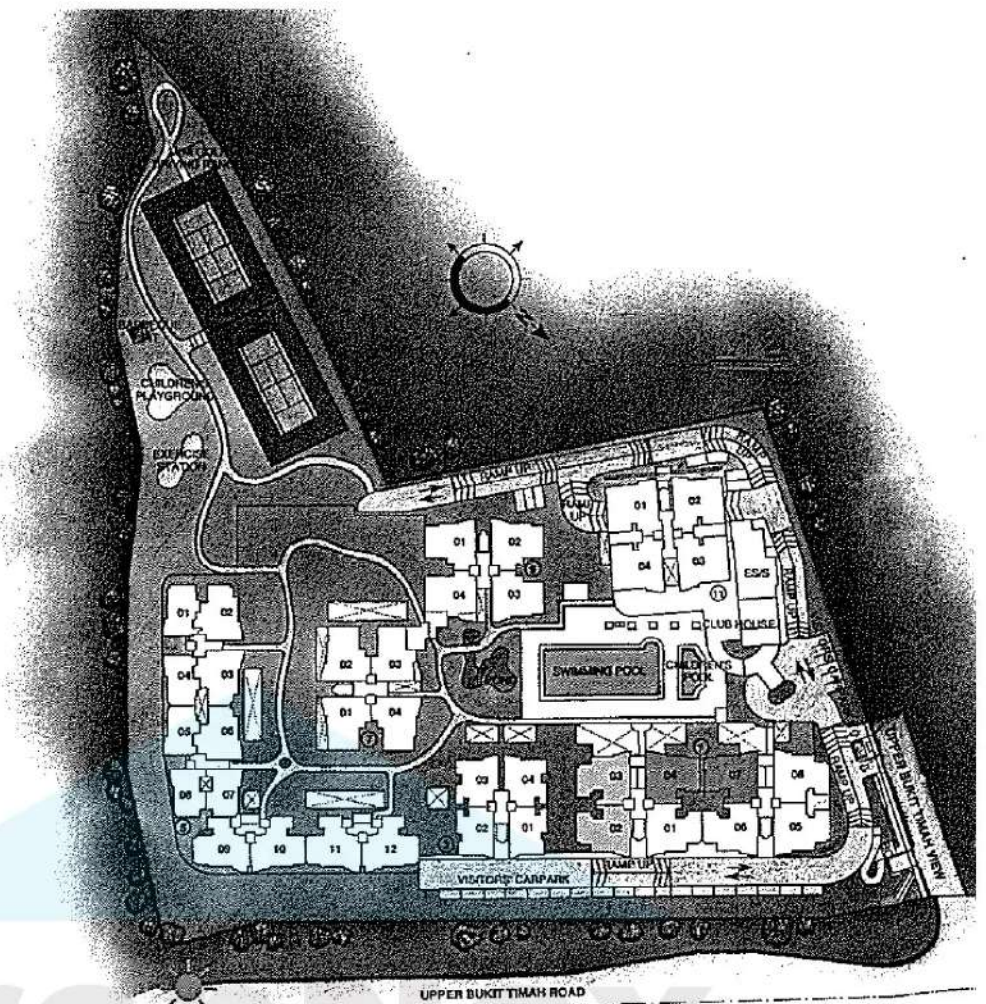

TYPE B4
 1,528 SQ.FT
**3 bedrooms
 plus utility**

Block 1

B5	B1	B1	B4	#08
B5	B1	B1	B4	#07
B5	B1	B1	B4	#06
B5	B1	B1	B4	#05
B5	B1	B1	B4	#04
B5	B1	B1	B4	#03
B5	B1	B1	B4	#02
	CARPARK			

TYPE B5
1,539 SQ.FT
**3 bedrooms
plus utility**

Block 1

B5	B1	B1	B4	=08
B5	B1	B1	B4	=07
B5	B1	B1	B4	=06
B5	B1	B1	B4	=05
B5	B1	B1	B4	=04
B5	B1	B1	B4	=03
B5	B1	B1	B4	=02
	CARPARK			

Pro
BUY CONDO.sg

TYPE B6
 1,431 SQ.FT
**3 bedrooms
 plus utility**

Block 5