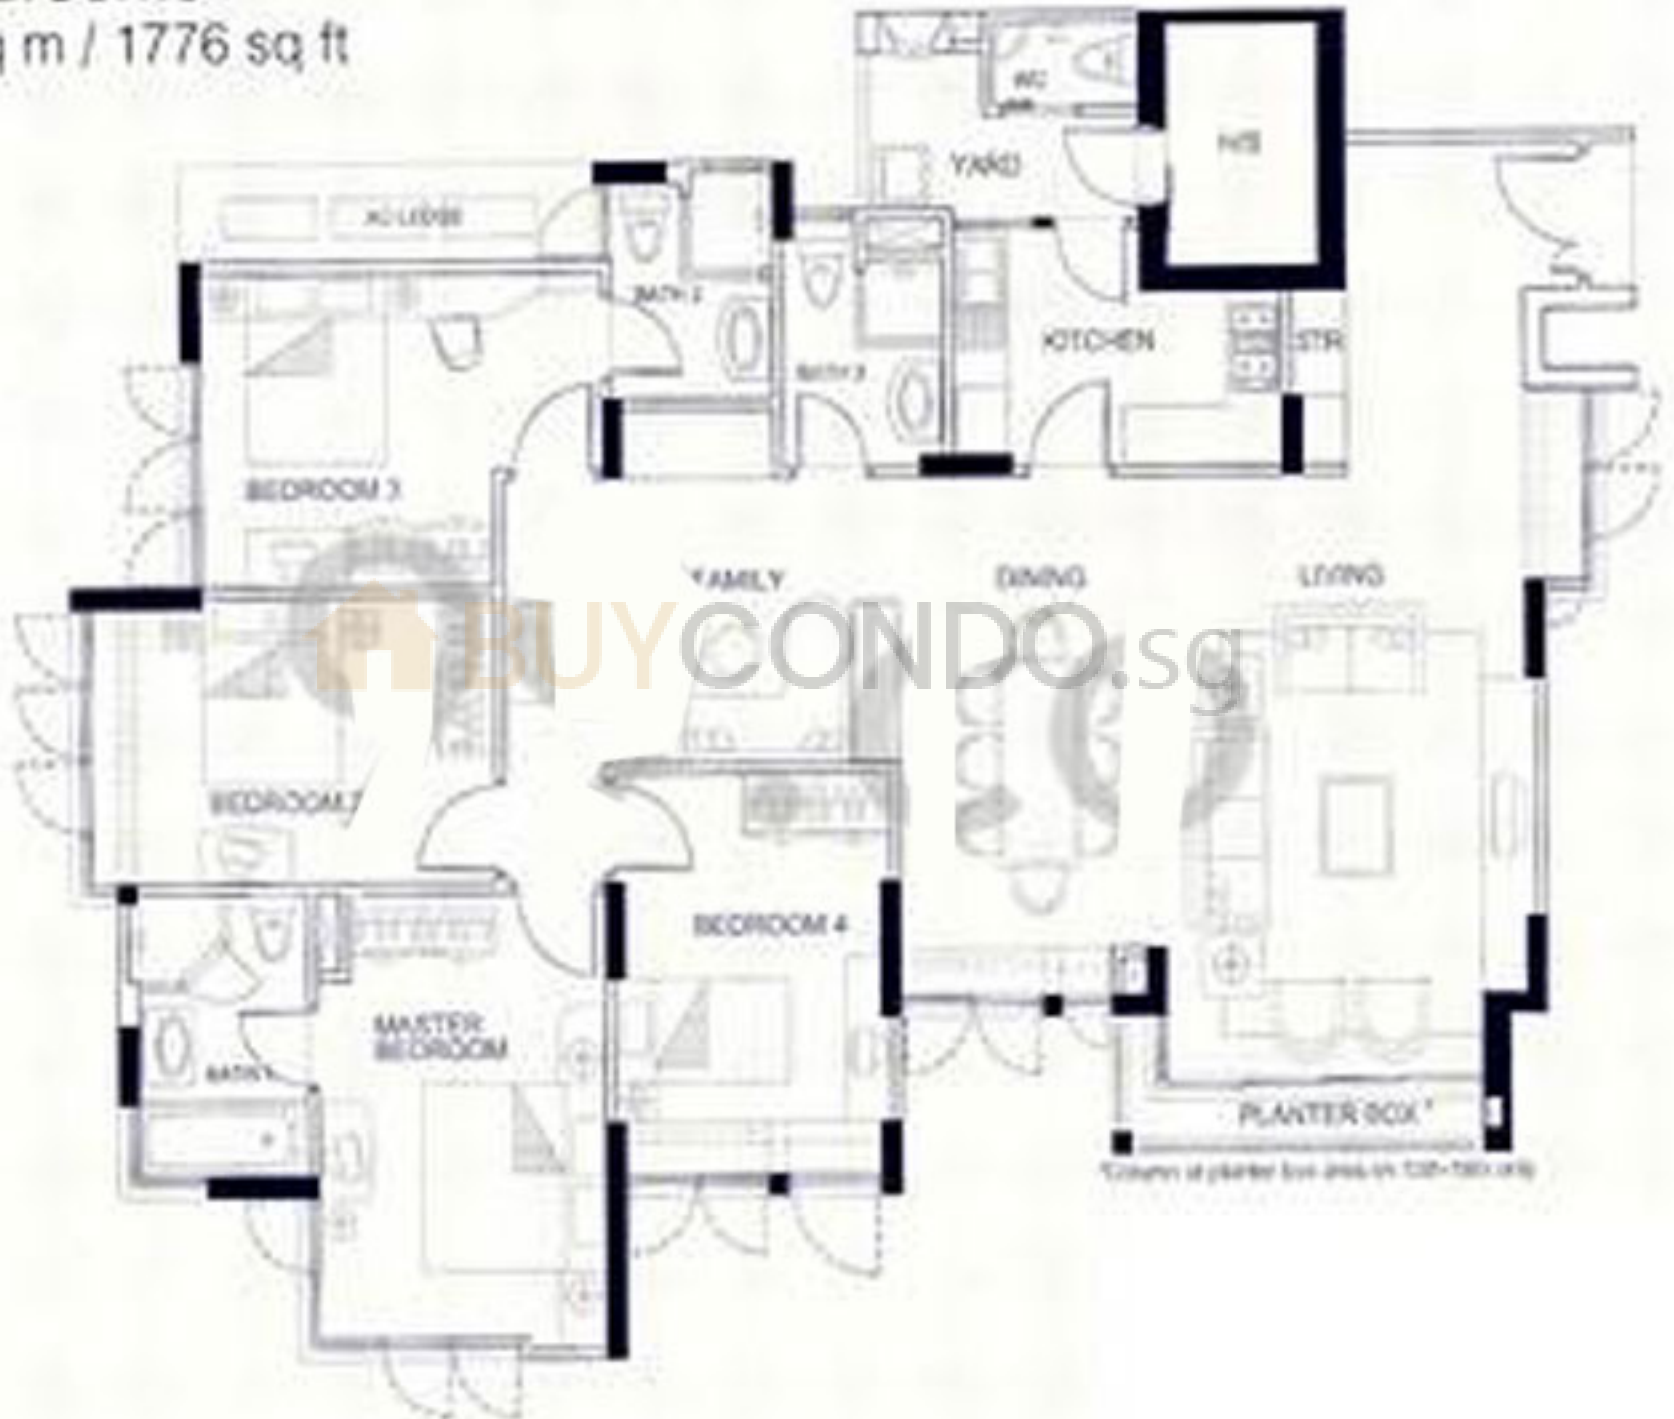

# TYPE B1

3 Bedrooms

122 sq m / 1313 sq ft

\*Column at planter box area on 15th-16th storey only

# TYPE Cp

3 Bedrooms + Study + PES

154 sq m / 1658 sq ft

# TYPE D

4 Bedrooms

165 sq m / 1776 sq ft

\* Columns of planter box area on 100-100 only

# Type Dp

4 Bedrooms + PES

183 sq m / 1970 sq ft