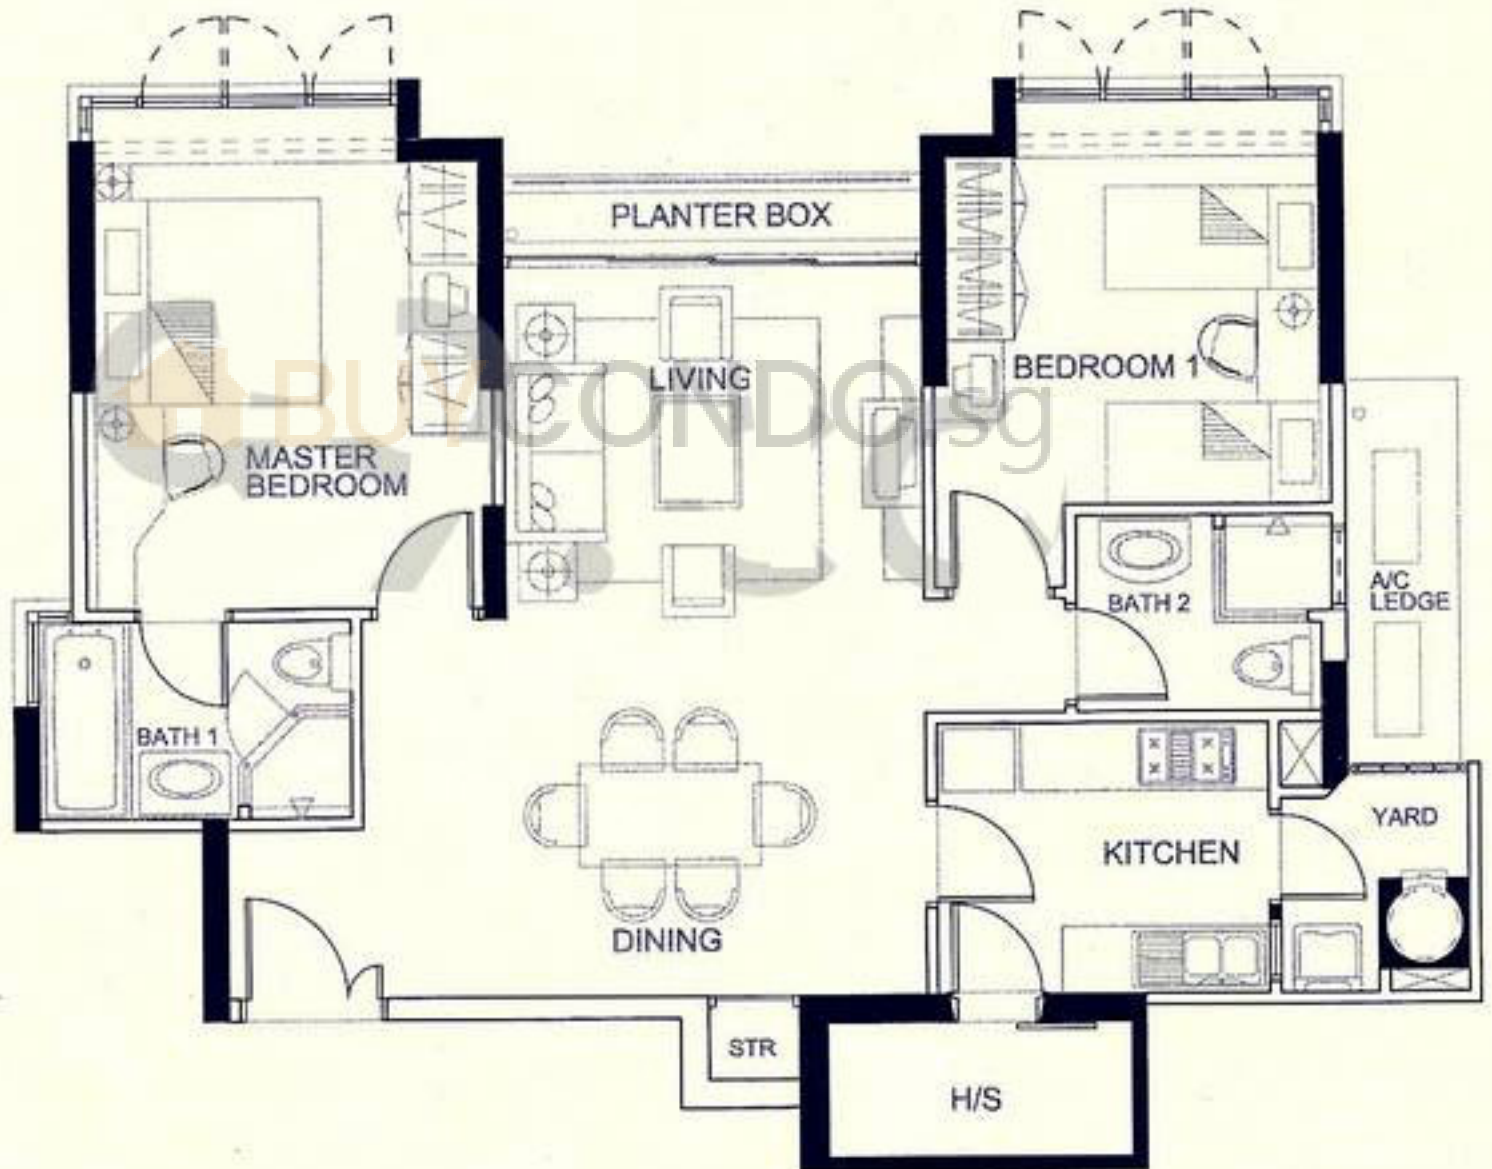

# TYPE A

2 Bedrooms

95 sq m / 1023 sq ft

# TYPE B1

3 Bedrooms

122 sq m / 1313 sq ft

\*Column at planter box area on 15th-16th storey only

# TYPE D

4 Bedrooms

165 sq m / 1776 sq ft

\* Columns of planter box area on 100-100 only

# Type Dp

4 Bedrooms + PES

183 sq m / 1970 sq ft