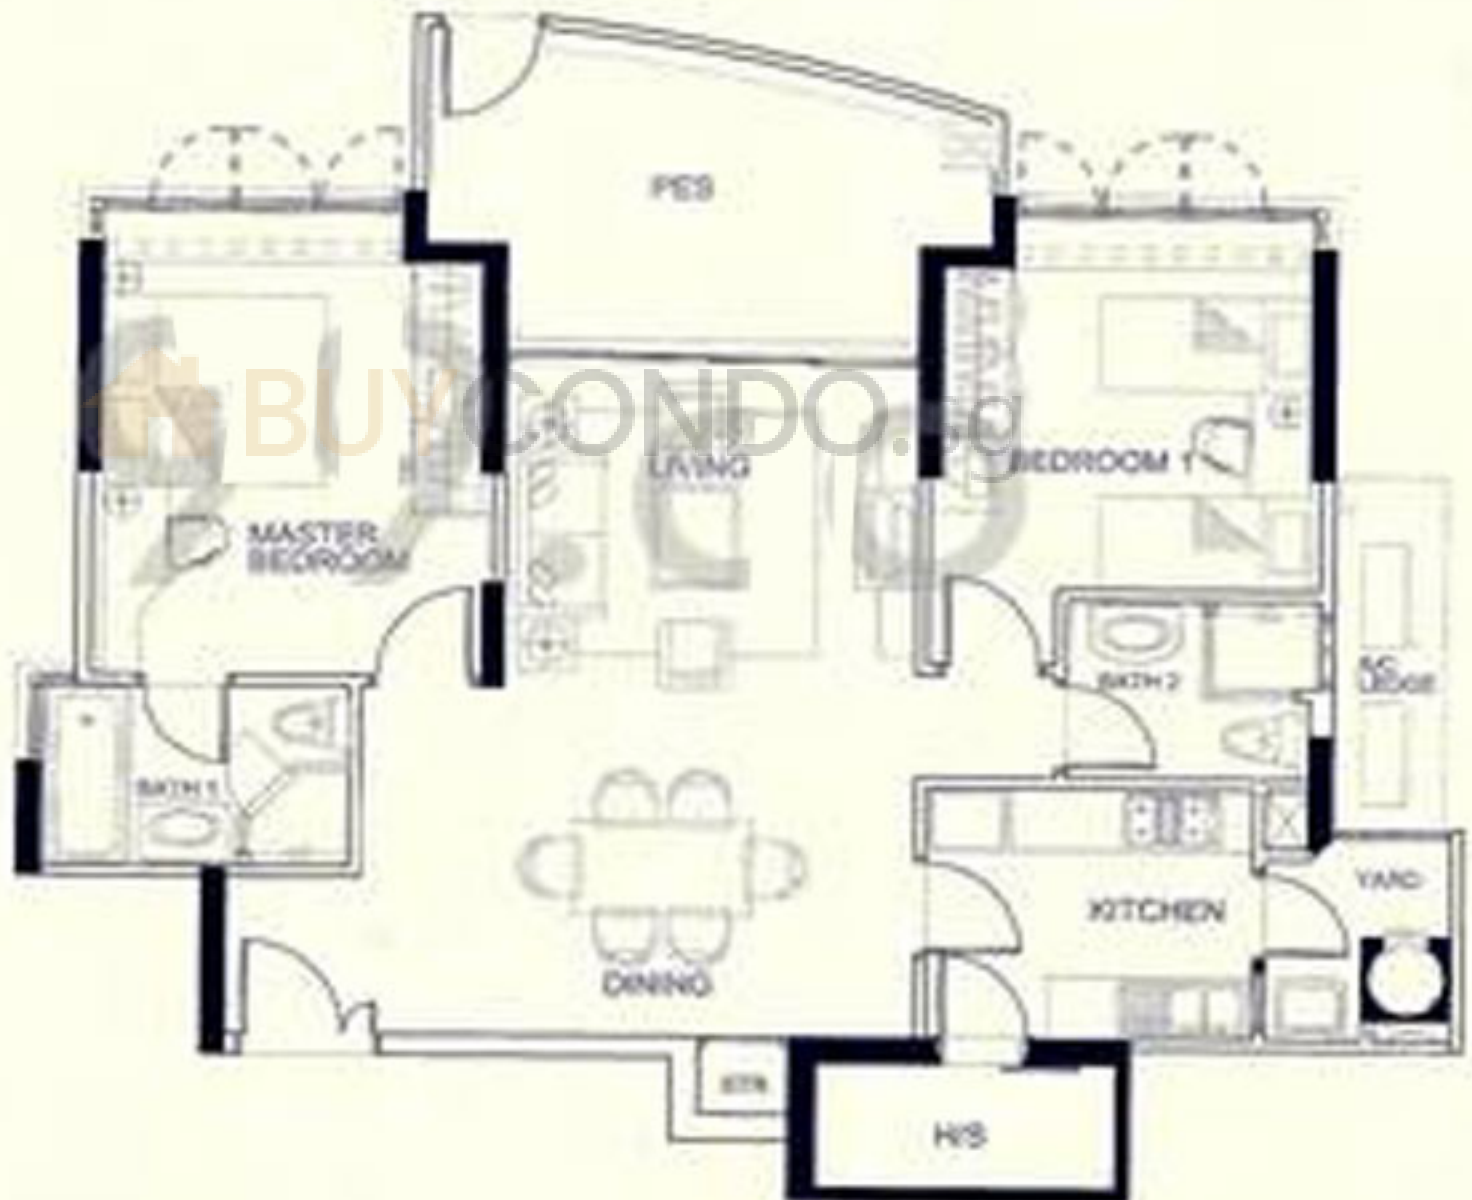

# TYPE A

2 Bedrooms

95 sq m / 1023 sq ft

# TYPE B1

3 Bedrooms

122 sq m / 1313 sq ft

\*Column at planter box area on 15th-16th storey only

# TYPE D

4 Bedrooms

165 sq m / 1776 sq ft

\* Columns of planter box area on 100-100 only

# Type Dp

4 Bedrooms + PES

183 sq m / 1970 sq ft