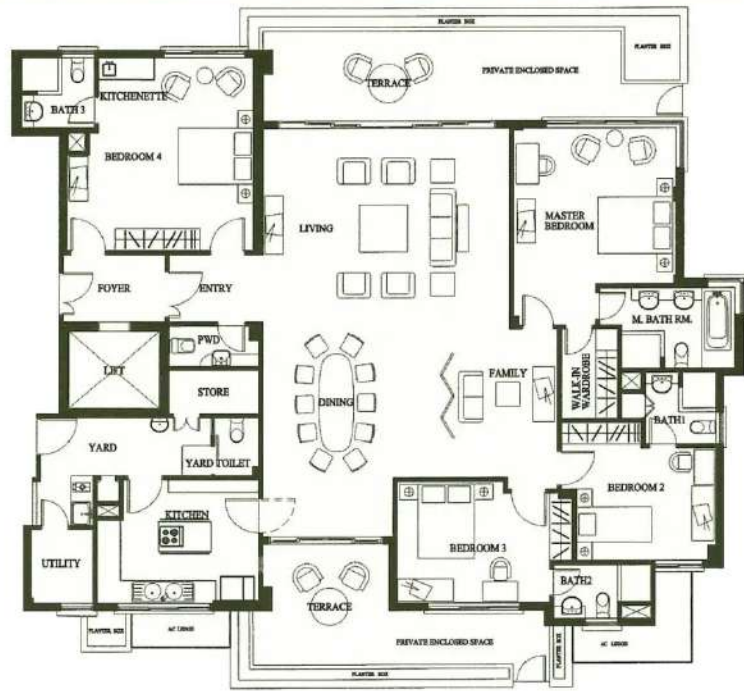

Type B4-P 8th Storey- Upper Penthouse

Type B3-G

B3-G : 3294 sq ft
B3 : 2874 sq ft

Type B3-P

6th Storey-
Lower Penthouse

B3-P : 5500 sq ft

Type B3-P

7th Storey-
Upper Penthouse

Type B2-G

B2-G : 3186 sq ft
B2 : 2842 sq ft

Type B2-P 3rd Storey - Lower Penthouse

B2-P : 5500 sq ft

Type B2-P 4th Storey - Upper Penthouse

Type B1-G

1st Storey

B1-G : 3218 sq ft

Type B1-P

2nd Storey-
Lower Penthouse

B1-P : 5490 sq ft

Type B1-P

3rd Storey-
Upper Penthouse

Type A2-G

A2-G : 2723 sq ft
A2 : 2433 sq ft

Propnex

Service You Trust

Type A3-G

A3-G : 2723 sq ft
A3 : 2433 sq ft

Type A1-G

A1-G : 3240 sq ft
A1 : 2820 sq ft

Type A1-P 4th Storey- Lower Penthouse

A1-P : 5360 sq ft

Type A1-P 5th Storey- Upper Penthouse