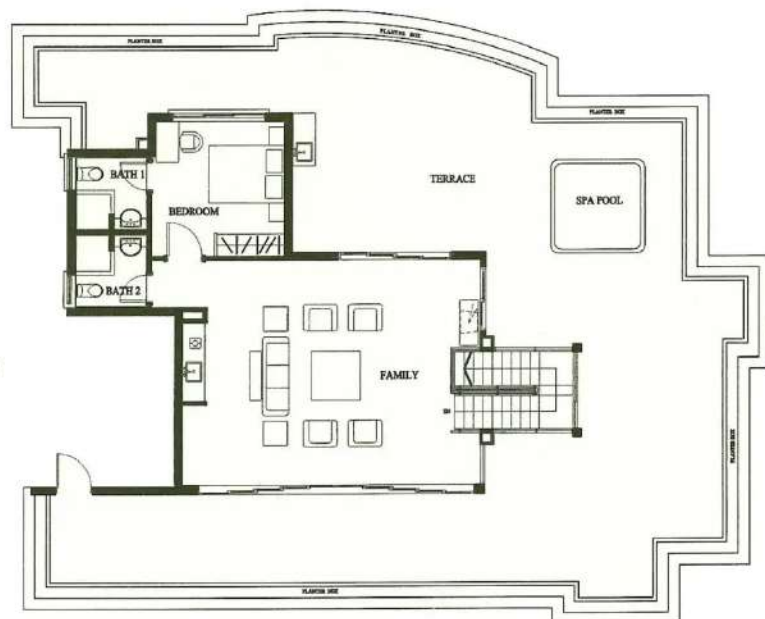

Type B8-G

B8-G : 3531 sq ft
 B8 : 3055 sq ft

Type B8-P 19th Storey - Lower Penthouse

B8-P : 5834 sq ft

Type B8-P 20th Storey - Upper Penthouse

Type B7-G

B7-G : 3025 sq ft
B7 : 2626 sq ft

Type B7-P 14th Storey- Lower Penthouse

Type B2-G

B2-G : 3186 sq ft
B2 : 2842 sq ft

Type B2-P 3rd Storey - Lower Penthouse

B2-P : 5500 sq ft

Type B2-P 4th Storey - Upper Penthouse

Type B1-G

1st Storey

B1-G : 3218 sq ft

Type B1-P

2nd Storey-
Lower Penthouse

B1-P : 5490 sq ft

Type B1-P

3rd Storey-
Upper Penthouse

Type A2-G

A2-G : 2723 sq ft
A2 : 2433 sq ft

Propnex

Service You Trust

Type A3-G

A3-G : 2723 sq ft
A3 : 2433 sq ft

Type A1-G

A1-G : 3240 sq ft
A1 : 2820 sq ft

Type A1-P 4th Storey- Lower Penthouse

A1-P : 5360 sq ft

Type A1-P 5th Storey- Upper Penthouse