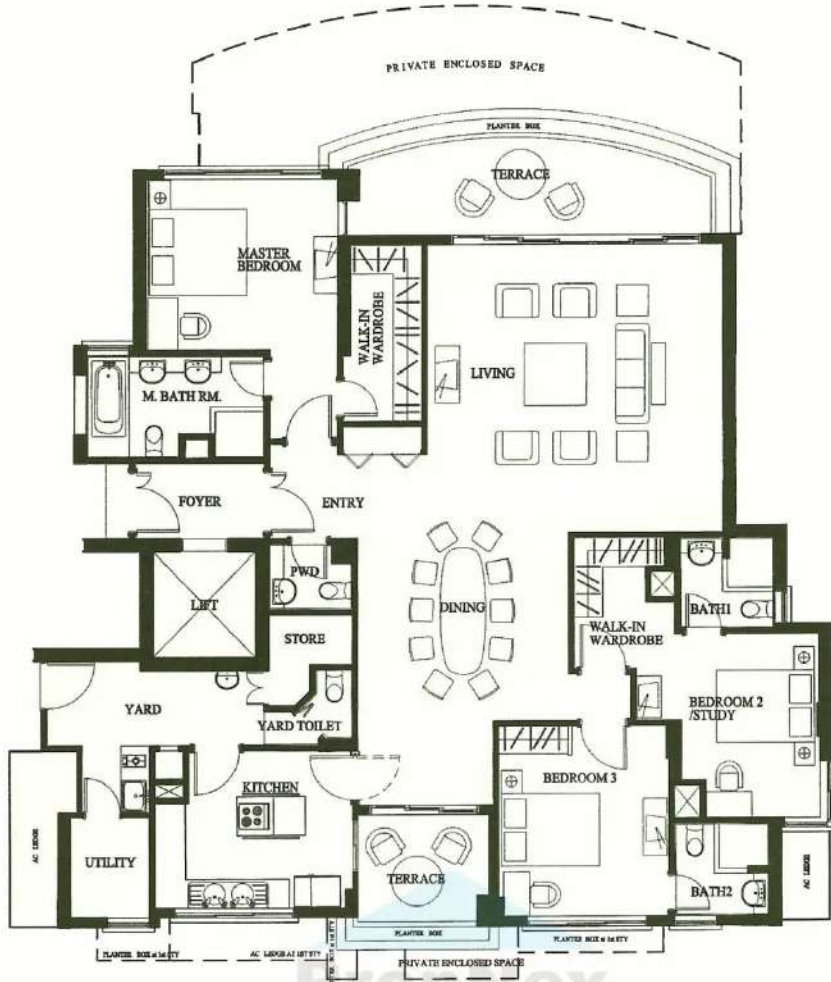

Type B8-G

B8-G : 3531 sq ft
 B8 : 3055 sq ft

Type B8-P 19th Storey - Lower Penthouse

B8-P : 5834 sq ft

Type B8-P 20th Storey - Upper Penthouse

Type B7-G

B7-G : 3025 sq ft
B7 : 2626 sq ft

Type B7-P 14th Storey- Lower Penthouse

B5 : 2637 sq ft

Type
B5-P
11th Storey-
Lower Penthouse

B5-P : 5048 sq ft

Type
B5-P
12th Storey-
Upper Penthouse

Type B4-G

B4-G : 3186 sq ft
B4 : 2745 sq ft

Type B4-P 7th Storey- Lower Penthouse

B4-P : 5113 sq ft

Type B1-P

2nd Storey-
Lower Penthouse

B1-P : 5490 sq ft

Type B1-P

3rd Storey-
Upper Penthouse

Type A2-G

A2-G : 2723 sq ft
A2 : 2433 sq ft

Propnex

Service You Trust

Type A3-G

A3-G : 2723 sq ft
A3 : 2433 sq ft

Type A1-G

A1-G : 3240 sq ft
A1 : 2820 sq ft

Type A1-P 4th Storey- Lower Penthouse

A1-P : 5360 sq ft

Type A1-P 5th Storey- Upper Penthouse