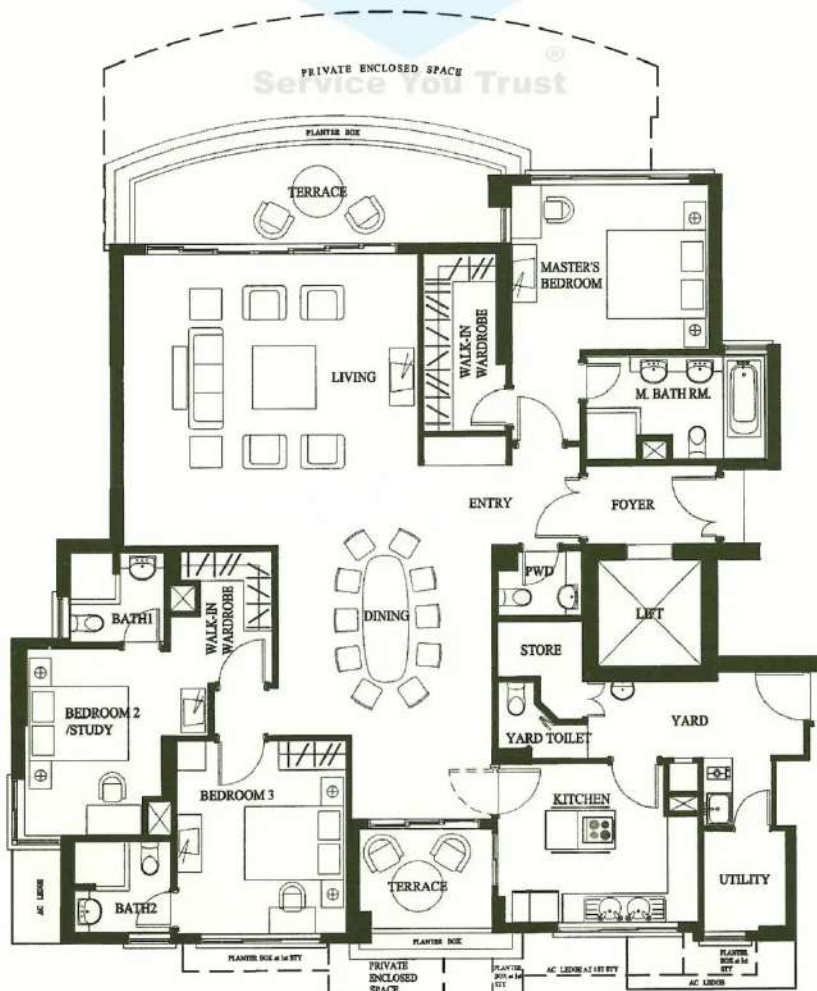

Type B8-G

B8-G : 3531 sq ft
 B8 : 3055 sq ft

Type B8-P 19th Storey - Lower Penthouse

B8-P : 5834 sq ft

Type B8-P 20th Storey - Upper Penthouse

Type B7-G

B7-G : 3025 sq ft
B7 : 2626 sq ft

Type B7-P 14th Storey- Lower Penthouse

B5 : 2637 sq ft

Type
B5-P
11th Storey-
Lower Penthouse

B5-P : 5048 sq ft

Type
B5-P
12th Storey-
Upper Penthouse

Type B4-G

B4-G : 3186 sq ft
B4 : 2745 sq ft

Type B4-P 7th Storey- Lower Penthouse

B4-P : 5113 sq ft

Type B1-P

2nd Storey-
Lower Penthouse

B1-P : 5490 sq ft

Type B1-P

3rd Storey-
Upper Penthouse

Type A2-G

A2-G : 2723 sq ft
A2 : 2433 sq ft

Propnex

Service You Trust

Type A3-G

A3-G : 2723 sq ft
A3 : 2433 sq ft

Type A1-G

A1-G : 3240 sq ft
A1 : 2820 sq ft

Type A1-P 4th Storey- Lower Penthouse

A1-P : 5360 sq ft

Type A1-P 5th Storey- Upper Penthouse