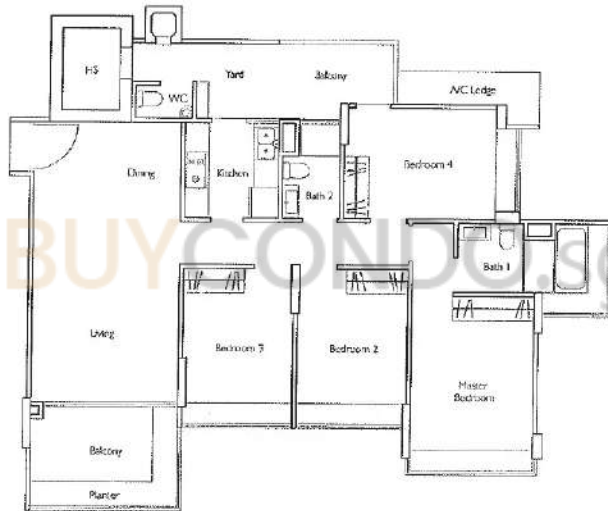

## TYPE D6

Penthouse

169 sqm / 1819 sq ft

LOWER

UPPER

TYPE D1  
Penthouse  
162 sqm / 1741 sq ft

BUY CONDO.sg

LOWER

**TYPE C3a**  
 4-Bedroom  
 167 sqm / 1798 sq ft

**TYPE C3**

4-Bedroom

129 sqm / 1389 sq ft

**TYPE C2**  
 4-Bedroom  
 130 sqm / 1399 sq ft

**TYPE C1a**  
 4-Bedroom  
 181 sqm / 1948 sq ft

**TYPE C1**  
 4-Bedroom  
 137 sqm / 1475 sq ft

**TYPE B7a**  
3-Bedroom + Study  
139 sqm / 1496 sq ft

© 2014 Buy Condo Singapore. All rights reserved.

**TYPE B7**  
 3-Bedroom + Study  
 121 sqm / 1302 sq ft

**TYPE B6a**

3-Bedroom + Study  
139 sqm / 1496 sq ft