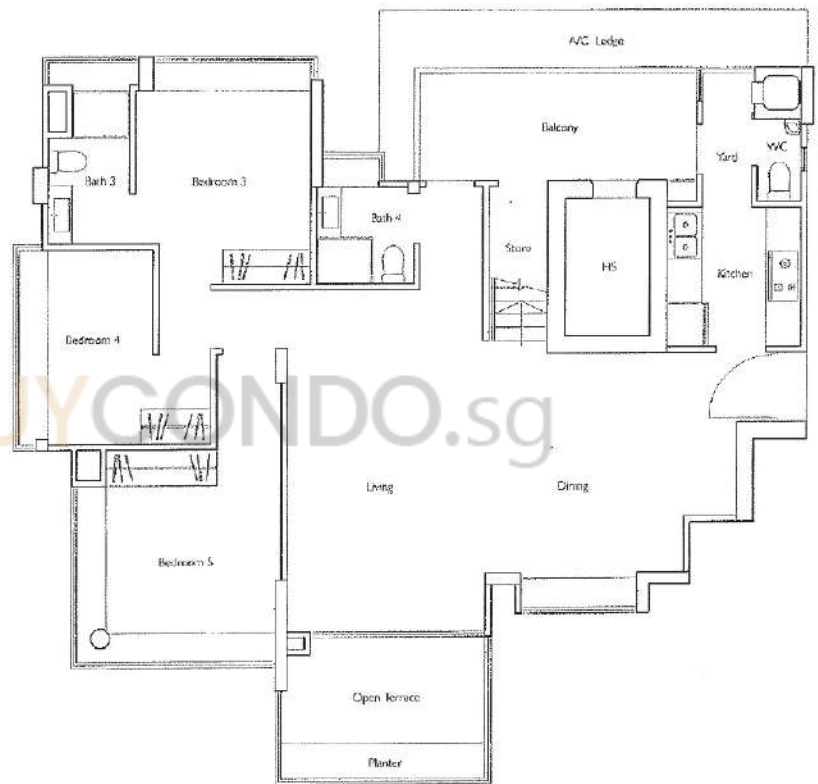

BUY CONDO.sg

**TYPE B1a**  
 3-Bedroom  
 153 sqm / 1647 sq ft

**TYPE B1**

3-Bedroom

120 sqm / 1292 sq ft

BUY CONDO.sg

BUYCONDO.sg

**TYPE A2a**  
 2-Bedroom + Study  
 107 sqm / 1152 sq ft

**TYPE A2**  
 2-Bedroom + Study  
 88 sqm / 947 sq ft

BUY CONDO.sg

BUYCONDO.sg

**TYPE A1a**  
 2-Bedroom  
 91 sqm / 980 sq ft

**TYPE A1**

2-Bedroom

82 sqm / 883 sq ft

BUYCONDO.sg

 BUYCONDO.sg

LOWER

UPPER

BUYCONDO.sg

TYPE D3

Penthouse

196 sqm / 2110 sq ft

LOWER