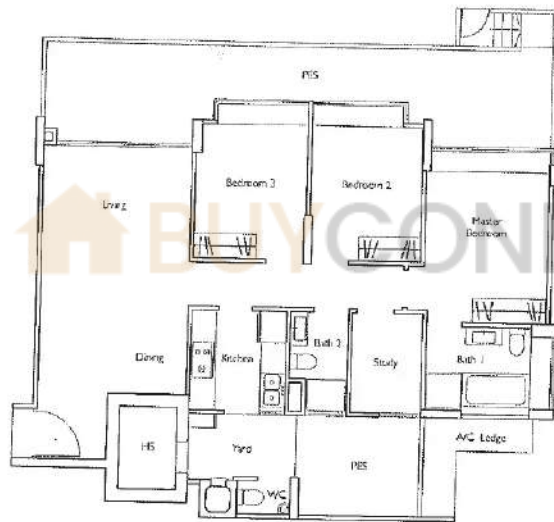

**TYPE B7a**  
3-Bedroom + Study  
139 sqm / 1496 sq ft

© 2014 Buy Condo Singapore. All rights reserved.

**TYPE B7**  
 3-Bedroom + Study  
 121 sqm / 1302 sq ft

**TYPE B6a**

3-Bedroom + Study  
139 sqm / 1496 sq ft