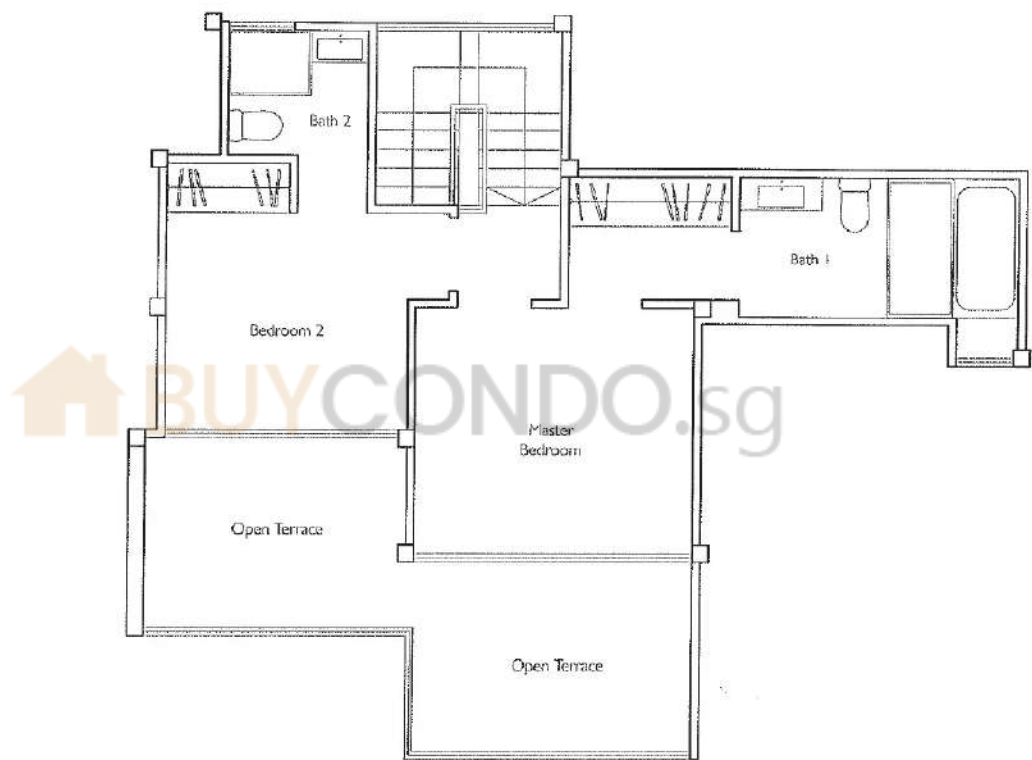

 BUYCONDO.sg

LOWER

UPPER

BUYCONDO.sg

TYPE D3

Penthouse

196 sqm / 2110 sq ft

LOWER

TYPE D2

Penthouse

189 sqm / 2034 sq ft

UPPER

BUY CONDO.sg

LOWER

UPPER