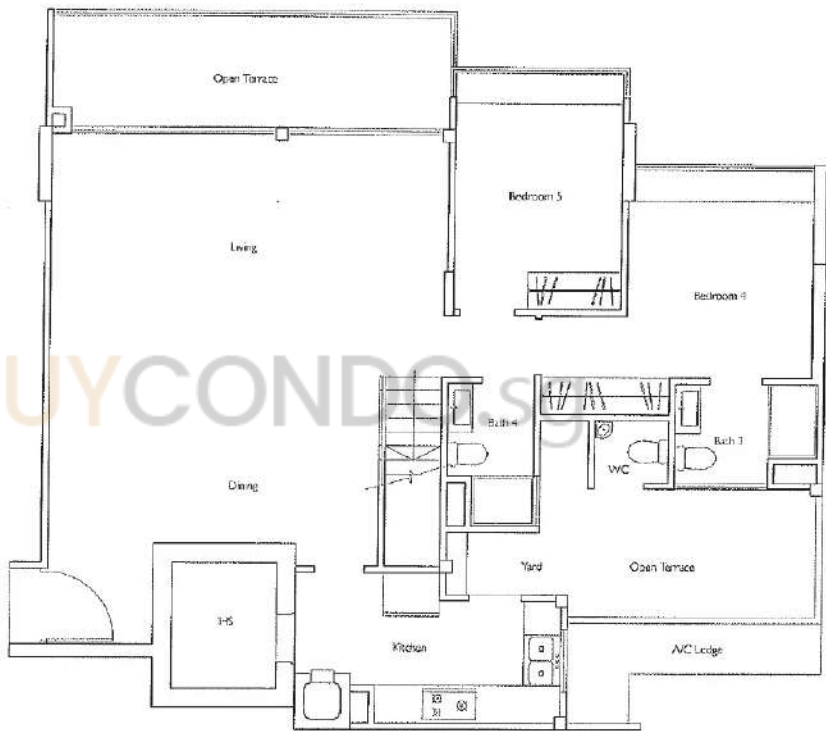

## TYPE D8

Penthouse

198 sqm / 2131 sq ft

LOWER

UPPER

BUY CONDO.sg

TYPE D7  
Penthouse  
193 sqm / 2077 sq ft

LOWER