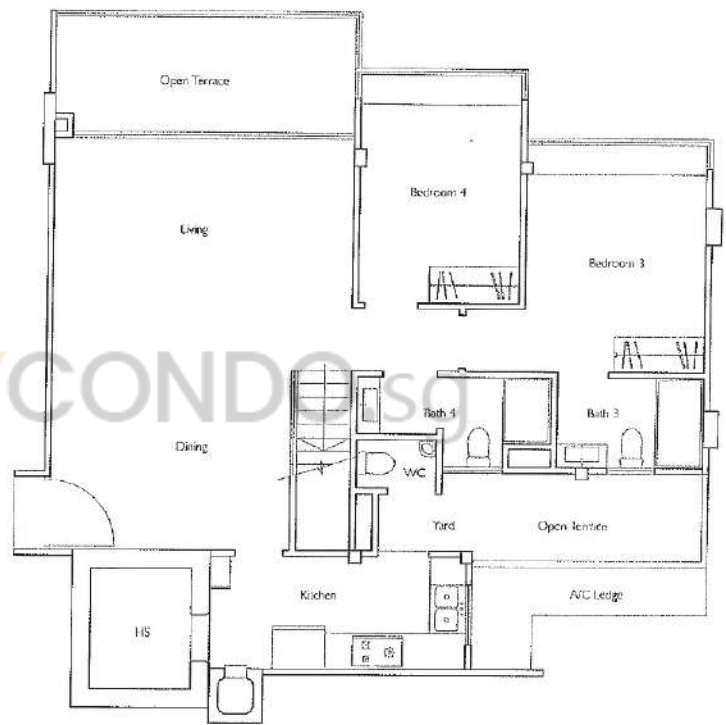

TYPE D2

Penthouse

189 sqm / 2034 sq ft

UPPER

BUY CONDO.sg

LOWER

UPPER

## TYPE D6

Penthouse

169 sqm / 1819 sq ft

LOWER

UPPER

TYPE D1  
Penthouse  
162 sqm / 1741 sq ft

BUY CONDO.sg

LOWER