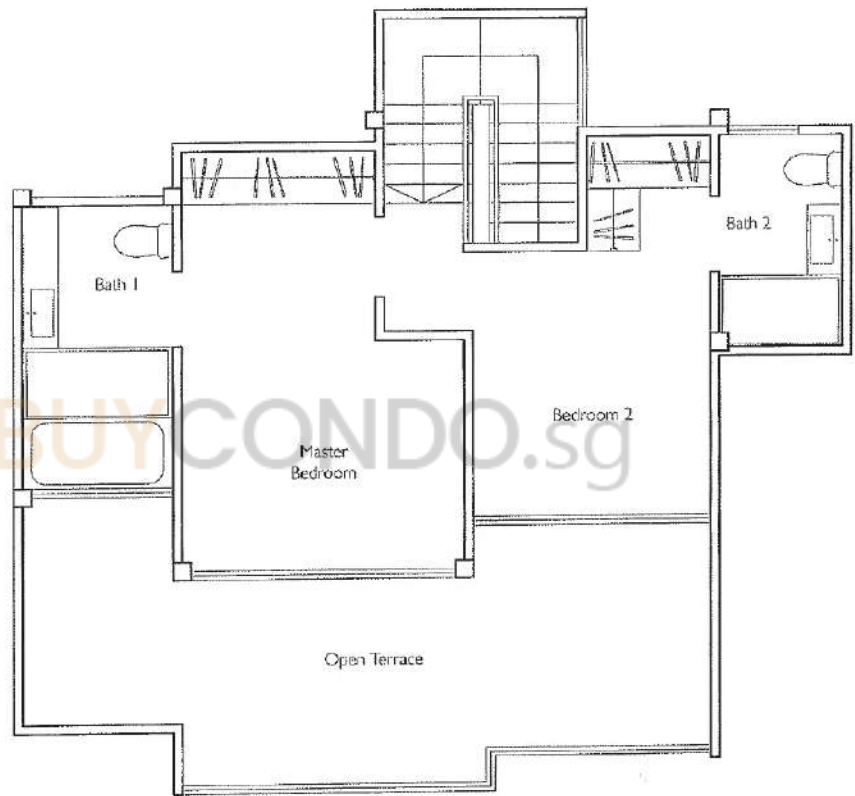

## TYPE D8

Penthouse

198 sqm / 2131 sq ft

LOWER

UPPER

BUY CONDO.sg

TYPE D7  
Penthouse  
193 sqm / 2077 sq ft

LOWER