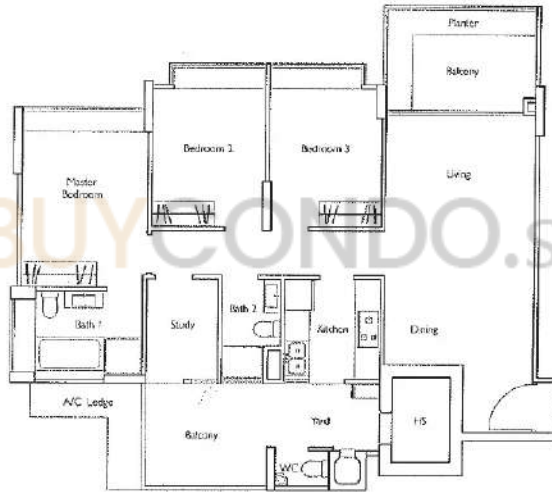

## TYPE D6

Penthouse

169 sqm / 1819 sq ft

LOWER

UPPER

TYPE D1  
Penthouse  
162 sqm / 1741 sq ft

BUY CONDO.sg

LOWER

**TYPE C3a**  
 4-Bedroom  
 167 sqm / 1798 sq ft

**TYPE C3**

4-Bedroom

129 sqm / 1389 sq ft

**TYPE C2**  
 4-Bedroom  
 130 sqm / 1399 sq ft

**TYPE C1a**  
 4-Bedroom  
 181 sqm / 1948 sq ft

**TYPE C1**  
 4-Bedroom  
 137 sqm / 1475 sq ft

**TYPE B7a**  
3-Bedroom + Study  
139 sqm / 1496 sq ft

© 2014 Buy Condo Singapore. All rights reserved.

**TYPE B7**  
 3-Bedroom + Study  
 121 sqm / 1302 sq ft

**TYPE B6a**

3-Bedroom + Study  
139 sqm / 1496 sq ft