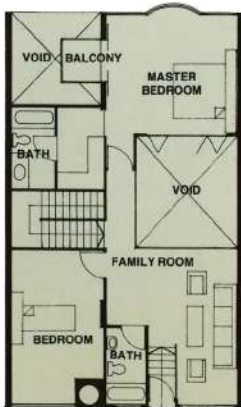

TYPE G  
NO. OF UNITS: 6  
STOREY: 1ST TO 3RD

BUYCONDO.sg

TYPE G1 : 98 sq m / 1055 sq ft

TYPE G1  
NO. OF UNITS: 4  
STOREY: 2ND & 3RD

TYPE B3 : 93 sq m / 1001 sq ft

TYPE B3  
NO. OF UNITS: 1  
STOREY: 4TH

TYPE B : 105 sq m / 1130 sq ft

TYPE B  
NO. OF UNITS: 02  
STOREY: 2ND & 3RD

(UPPER)

TYPE J : 286 sq m / 3079 sq ft

TYPE J (MAIS)  
NO. OF UNITS: 1  
STOREY: 9TH & 10TH

(LOWER)

(UPPER)

TYPE J1 : 239 sq m / 2573 sq ft

TYPE J1 (MAIS)  
NO. OF UNITS: 1  
STOREY: 9TH & 10TH

(LOWER)

TYPE H : 142 sq m / 1528 sq ft

TYPE H  
NO. OF UNITS: 11  
STOREY: 4TH TO 9TH

TYPE E : 150 sq m / 1615 sq ft

TYPE E  
NO. OF UNITS: 8  
STOREY: 1ST TO 4TH