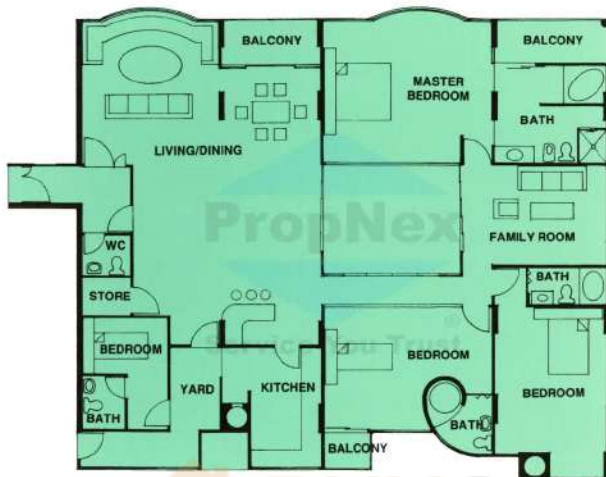

(UPPER)

(LOWER)

TYPE C1 : 186 sq m / 2003 sq ft

TYPE C1 (MAIS)  
NO. OF UNITS: 1  
STOREY: 1ST & 2ND

(LOWER)

(UPPER)

TYPE C2 (MAIS)  
NO. OF UNITS: 3  
STOREY: 1ST & 2ND

TYPE C2 : 149 sq m / 1604 sq ft

TYPE K : 289 sq m / 3111 sq ft

TYPE K  
NO. OF UNITS: 1  
STOREY: 10TH

BUYCONDO.sg

TYPE C : 131 sq m / 1410 sq ft

TYPE C (MAIS)  
NO. OF UNITS: 1  
STOREY: 1ST & 2ND

(LOWER)

(UPPER)

TYPE A : 292 sq m / 3143 sq ft

TYPE A  
NO. OF UNITS: 01  
STOREY: 1ST

BUY GONDO.sg

Service You T

TYPE A1 : 239 sq m / 2573 sq ft

TYPE A1  
NO. OF UNITS: 02  
STOREY: 1ST

TYPE H1 : 126 sq m / 1356 sq ft

TYPE H1  
NO. OF UNITS: 6  
STOREY: 4TH TO 9TH