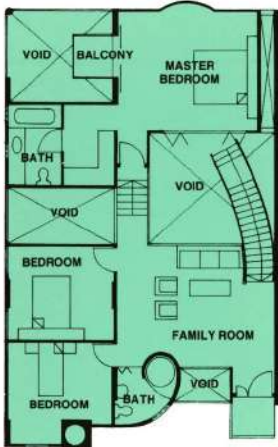

BUYCONDO.sg

TYPE G1A : 103 sq m / 1109 sq ft

TYPE G1 (A)  
NO. OF UNITS: 2  
STOREY: 1ST

TYPE G2A : 102 sq m / 1098 sq ft

TYPE G2 (A)  
NO. OF UNITS: 1  
STOREY: 1ST

BUYCONDO.SG

TYPE G : 94 sq m / 1012 sq ft

TYPE G  
NO. OF UNITS: 6  
STOREY: 1ST TO 3RD

BUYCONDO.sg

TYPE G1 : 98 sq m / 1055 sq ft

TYPE G1  
NO. OF UNITS: 4  
STOREY: 2ND & 3RD

TYPE B3 : 93 sq m / 1001 sq ft

TYPE B3  
NO. OF UNITS: 1  
STOREY: 4TH

TYPE B : 105 sq m / 1130 sq ft

TYPE B  
NO. OF UNITS: 02  
STOREY: 2ND & 3RD

(UPPER)

TYPE J : 286 sq m / 3079 sq ft

TYPE J (MAIS)  
NO. OF UNITS: 1  
STOREY: 9TH & 10TH

(LOWER)

(UPPER)

TYPE J1 : 239 sq m / 2573 sq ft