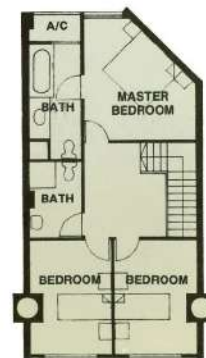

(UPPER)

(LOWER)

TYPE C1 : 186 sq m / 2003 sq ft

TYPE C1 (MAIS)  
NO. OF UNITS: 1  
STOREY: 1ST & 2ND

(LOWER)

(UPPER)

TYPE C2 (MAIS)  
NO. OF UNITS: 3  
STOREY: 1ST & 2ND

TYPE C2 : 149 sq m / 1604 sq ft

TYPE K : 289 sq m / 3111 sq ft

TYPE K  
NO. OF UNITS: 1  
STOREY: 10TH

BUYCONDO.sg

TYPE C : 131 sq m / 1410 sq ft

TYPE C (MAIS)  
NO. OF UNITS: 1  
STOREY: 1ST & 2ND

(LOWER)

(UPPER)

TYPE A : 292 sq m / 3143 sq ft

TYPE A  
NO. OF UNITS: 01  
STOREY: 1ST

BUY GONDO.sg

Service You T

TYPE A1 : 239 sq m / 2573 sq ft

TYPE A1  
NO. OF UNITS: 02  
STOREY: 1ST

TYPE H1 : 126 sq m / 1356 sq ft

TYPE H1  
NO. OF UNITS: 6  
STOREY: 4TH TO 9TH

 BUYCONDO.sg

TYPE H2 : 124 sq m / 1335 sq ft

TYPE H2  
NO. OF UNITS: 5  
STOREY: 4TH TO 8TH

TYPE B2 : 106 sq m / 1141 sq ft

TYPE B2  
NO. OF UNITS: 5  
STOREY: 3RD & 4TH

TYPE B1 : 121 sq m / 1302 sq ft

TYPE B1  
NO. OF UNITS: 10  
STOREY: 2ND, 3RD & 4TH