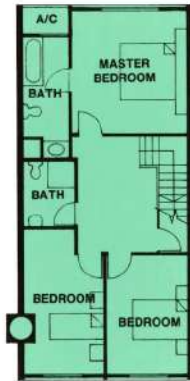

(LOWER)

(UPPER)

TYPE C7 : 179 sq m / 1927 sq ft

TYPE C7 (MAIS)  
NO. OF UNITS: 1  
STOREY: 3RD & 4TH

(LOWER)

(UPPER)

TYPE C8 (MAIS)  
NO. OF UNITS: 3  
STOREY: 3RD & 4TH

TYPE C8 : 145 sq m / 1561 sq ft

(LOWER)

(UPPER)

TYPE C5 : 144 sq m / 1550 sq ft

TYPE C5 (MAIS)  
NO. OF UNITS: 17  
STOREY: 3RD & 4TH

(LOWER)

(UPPER)

TYPE C6 (MAIS)  
NO. OF UNITS: 1  
STOREY: 3RD & 4TH

TYPE C6 : 182 sq m / 1959 sq ft

(UPPER)

(LOWER)

TYPE C1 : 186 sq m / 2003 sq ft

TYPE C1 (MAIS)  
NO. OF UNITS: 1  
STOREY: 1ST & 2ND

(LOWER)

(UPPER)

TYPE C2 (MAIS)  
NO. OF UNITS: 3  
STOREY: 1ST & 2ND

TYPE C2 : 149 sq m / 1604 sq ft

TYPE A  
NO. OF UNITS: 01  
STOREY: 1ST

BUY GONDO.sg

Service You T

TYPE A1 : 239 sq m / 2573 sq ft

TYPE A1  
NO. OF UNITS: 02  
STOREY: 1ST

TYPE H1 : 126 sq m / 1356 sq ft

TYPE H1  
NO. OF UNITS: 6  
STOREY: 4TH TO 9TH