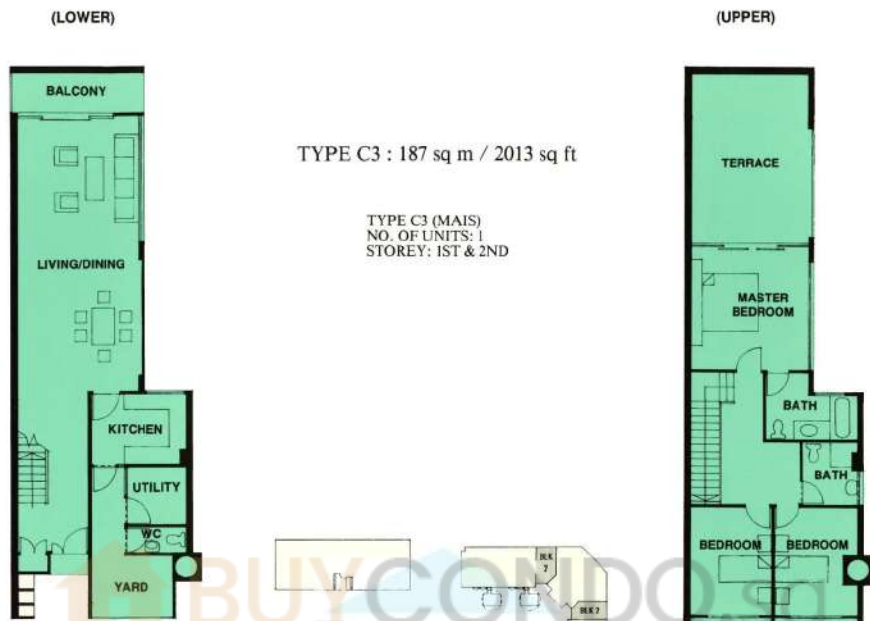

(LOWER)

(UPPER)

TYPE C5 : 144 sq m / 1550 sq ft

TYPE C5 (MAIS)  
NO. OF UNITS: 17  
STOREY: 3RD & 4TH

(LOWER)

(UPPER)

TYPE C6 (MAIS)  
NO. OF UNITS: 1  
STOREY: 3RD & 4TH

TYPE C6 : 182 sq m / 1959 sq ft

TYPE K : 289 sq m / 3111 sq ft

TYPE K  
NO. OF UNITS: 1  
STOREY: 10TH

BUYCONDO.sg

TYPE C : 131 sq m / 1410 sq ft

TYPE C (MAIS)  
NO. OF UNITS: 1  
STOREY: 1ST & 2ND

(LOWER)

(UPPER)

TYPE A : 292 sq m / 3143 sq ft

TYPE A  
NO. OF UNITS: 01  
STOREY: 1ST

BUY GONDO.sg

Service You T

TYPE A1 : 239 sq m / 2573 sq ft

TYPE A1  
NO. OF UNITS: 02  
STOREY: 1ST

TYPE H1 : 126 sq m / 1356 sq ft

TYPE H1  
NO. OF UNITS: 6  
STOREY: 4TH TO 9TH

TYPE F : 150 sq m / 1615 sq ft

TYPE F  
NO. OF UNITS: 8  
STOREY: 1ST TO 4TH

TYPE D4 : 140 sq m / 1507 sq ft

TYPE D4  
NO. OF UNITS: 5  
STOREY: 2ND

TYPE D5 : 148 sq m / 1593 sq ft

TYPE D5  
NO. OF UNITS: 5  
STOREY: 2ND