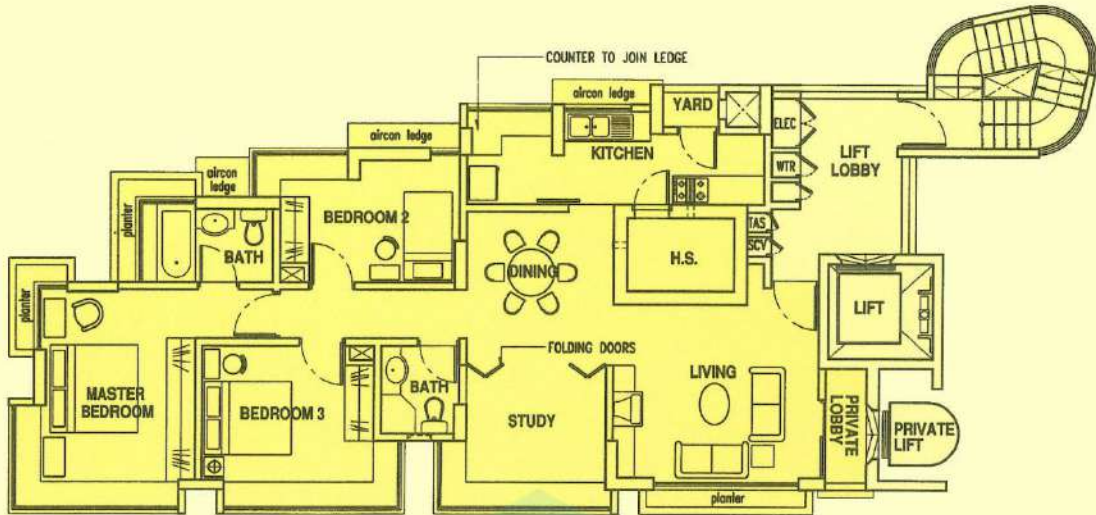

# UNIT LAYOUTS

16TH STOREY PLAN

BUYCONDO.sg

Service You Trust

16TH STOREY ROOF PLAN

# UNIT LAYOUTS

For 2nd to 15th Floor Only

OPTION 4 - w/o Utility  
- extended Kitchen

Service You Trust

OPTION 5 - w/o Utility  
- extended Kitchen concept  
- w breakfast counter

# UNIT LAYOUTS

For 2nd to 15th Floor Only

OPTION 1 - with Study

OPTION 2 - extended Living

OPTION 3 - with Jacuzzi