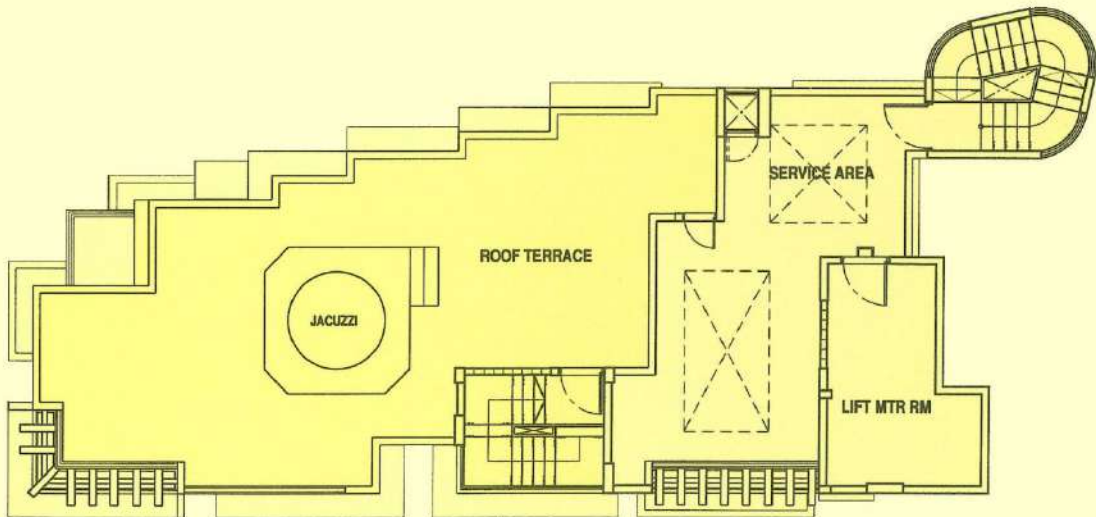

# UNIT LAYOUTS

16TH STOREY PLAN

BUYCONDO.sg

Service You Trust

16TH STOREY ROOF PLAN

# UNIT LAYOUTS

For 2nd to 15th Floor Only

OPTION 4 - w/o Utility  
- extended Kitchen

Service You Trust

OPTION 5 - w/o Utility  
- extended Kitchen concept  
- w breakfast counter

# UNIT LAYOUTS

For 2nd to 15th Floor Only

OPTION 1 - with Study

OPTION 2 - extended Living

OPTION 3 - with Jacuzzi