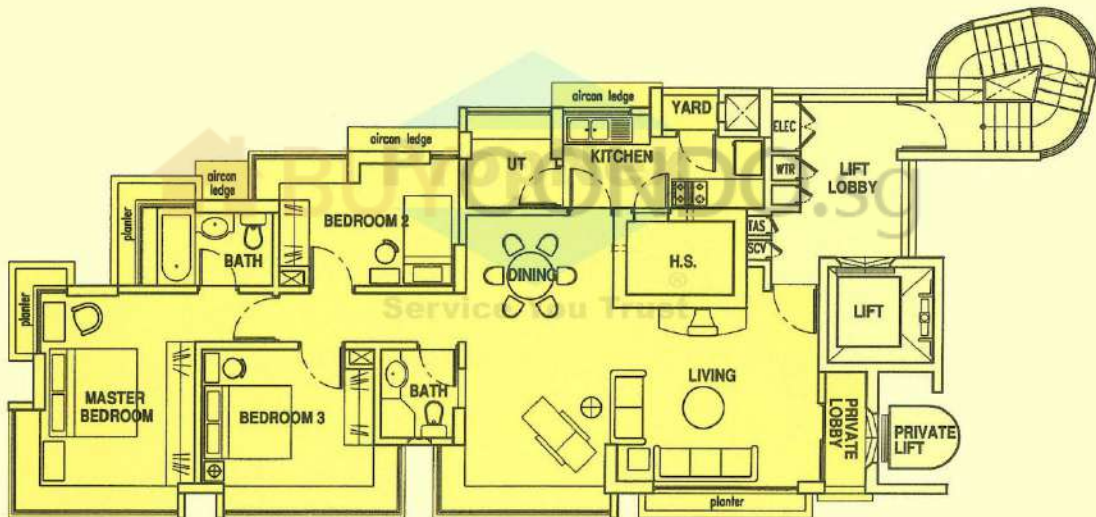

# UNIT LAYOUTS

16TH STOREY PLAN

BUYCONDO.sg

Service You Trust

16TH STOREY ROOF PLAN

# UNIT LAYOUTS

For 2nd to 15th Floor Only

OPTION 4 - w/o Utility  
- extended Kitchen

Service You Trust

OPTION 5 - w/o Utility  
- extended Kitchen concept  
- w breakfast counter

# UNIT LAYOUTS

For 2nd to 15th Floor Only

OPTION 1 - with Study

OPTION 2 - extended Living

OPTION 3 - with Jacuzzi