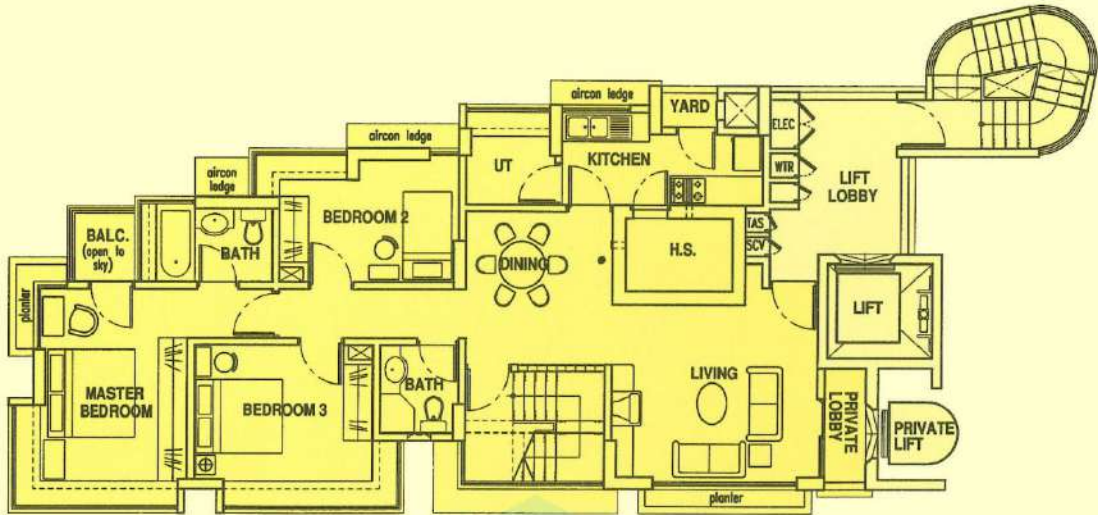

# UNIT LAYOUTS

16TH STOREY PLAN

BUYCONDO.sg

Service You Trust

16TH STOREY ROOF PLAN

# UNIT LAYOUTS

For 2nd to 15th Floor Only

OPTION 4 - w/o Utility  
- extended Kitchen

Service You Trust

OPTION 5 - w/o Utility  
- extended Kitchen concept  
- w breakfast counter

# UNIT LAYOUTS

For 2nd to 15th Floor Only

OPTION 1 - with Study

OPTION 2 - extended Living

OPTION 3 - with Jacuzzi