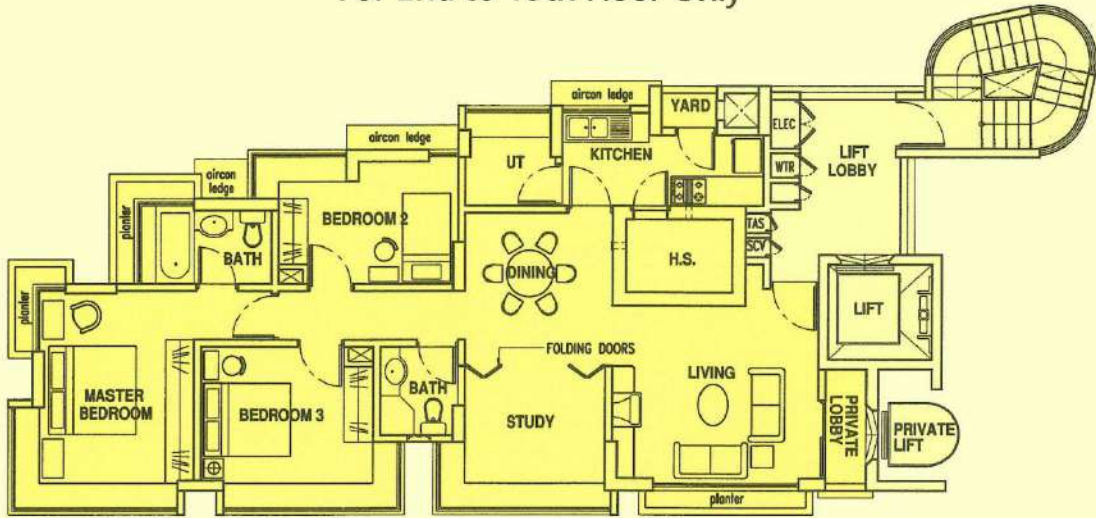

# UNIT LAYOUTS

16TH STOREY PLAN

BUYCONDO.sg

Service You Trust

16TH STOREY ROOF PLAN

# UNIT LAYOUTS

For 2nd to 15th Floor Only

OPTION 4 - w/o Utility  
- extended Kitchen

Service You Trust

OPTION 5 - w/o Utility  
- extended Kitchen concept  
- w breakfast counter

# UNIT LAYOUTS

For 2nd to 15th Floor Only

OPTION 1 - with Study

OPTION 2 - extended Living

OPTION 3 - with Jacuzzi