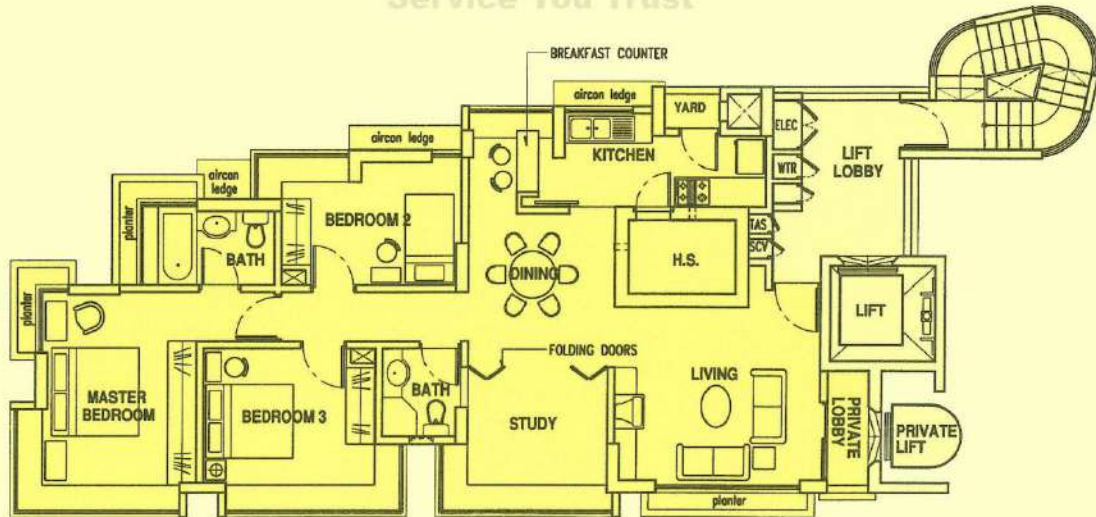

# UNIT LAYOUTS

16TH STOREY PLAN

BUYCONDO.sg

Service You Trust

16TH STOREY ROOF PLAN

# UNIT LAYOUTS

For 2nd to 15th Floor Only

OPTION 4 - w/o Utility  
- extended Kitchen

Service You Trust

OPTION 5 - w/o Utility  
- extended Kitchen concept  
- w breakfast counter

# UNIT LAYOUTS

For 2nd to 15th Floor Only

OPTION 1 - with Study

OPTION 2 - extended Living

OPTION 3 - with Jacuzzi