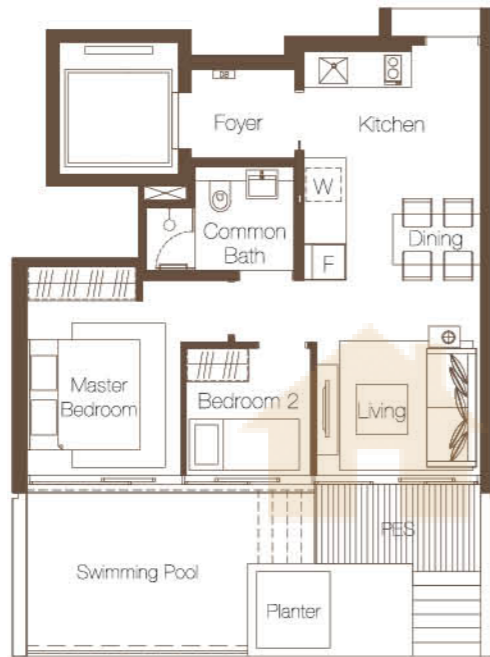

Type B1G

2-Bedroom (Ground Level)

883 sqft

#01-05

1 unit

#02-05

#03-05

2 units

754 sqft

Type B1

2-Bedroom

BUYCONDO.SG

Type B2G

2-Bedroom (Ground Level)

1,217 sqft

#01-06
#01-08
#01-10
#01-12
4 units

Type B2

2-Bedroom

840 sqft

#02-06 #03-06
#02-08 #03-08
#02-10 #03-10
#02-12 #03-12
8 units

BUYCONDO.SG

Type B3G

2-Bedroom (Ground Level)

1,217 sqft

#01-01

1 unit

Type D1G

4-Bedroom (Ground Level)

1,960 sqft

#01-02

#01-03

#01-04