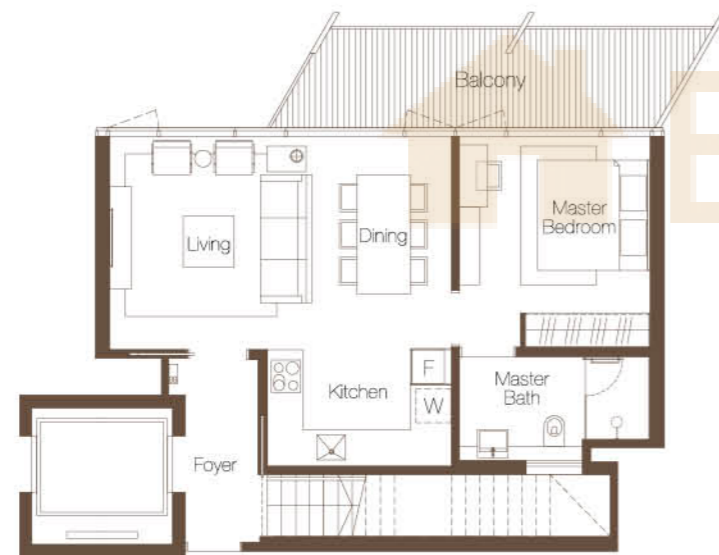

4-Bedroom

1,787 sqft

#02-01
#03-01
#04-01
3 units

4th storey

2nd/3rd Storey

CLUNY PARK
residence
Penthouses

Type PH 1-2

2-Bedroom Penthouse

1,249 sqft

#04-07
#04-09
#04-11
3 units

Upper Penthouse

Lower Penthouse

Lower Penthouse

Upper Penthouse

#04-05
1 unit

1,421 sqft

Type PH 2-2F

2-Bedroom + Family Penthouse

Upper Penthouse

Lower Penthouse

Lower Penthouse

Upper Penthouse

Type PH 3-4

4-Bedroom Penthouse