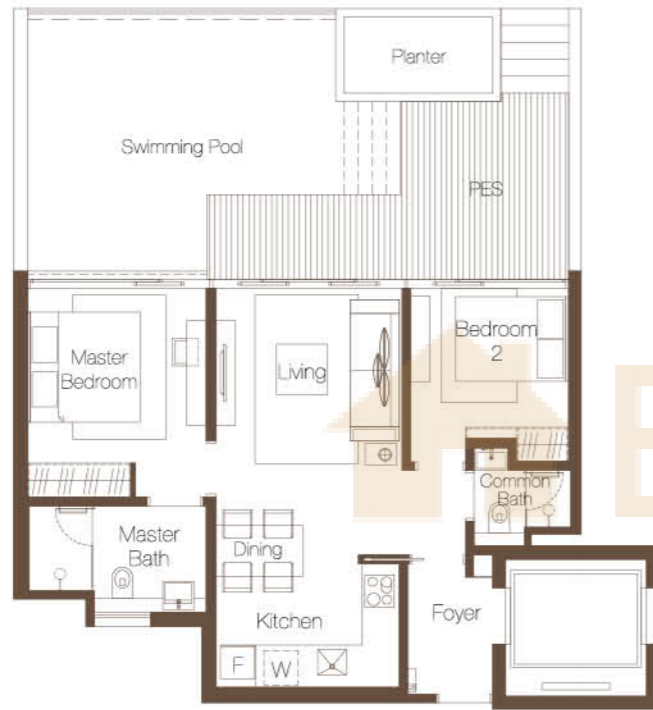

Type B1G

2-Bedroom (Ground Level)

883 sqft

#01-05

1 unit

#02-05

#03-05

2 units

754 sqft

Type B1

2-Bedroom

BUYCONDO.SG

Type B2G

2-Bedroom (Ground Level)

1,217 sqft

#01-06
#01-08
#01-10
#01-12
4 units

Type B2

2-Bedroom

840 sqft

#02-06 #03-06
#02-08 #03-08
#02-10 #03-10
#02-12 #03-12
8 units

BUYCONDO.SG

Type B3G

2-Bedroom (Ground Level)

1,217 sqft

#01-07
#01-09
#01-11
3 units

Type B3

2-Bedroom

840 sqft

#02-07 #03-07
#02-09 #03-09
#02-11 #03-11
6 units

Type B4G

2-Bedroom (Ground Level)

1,174 sqft