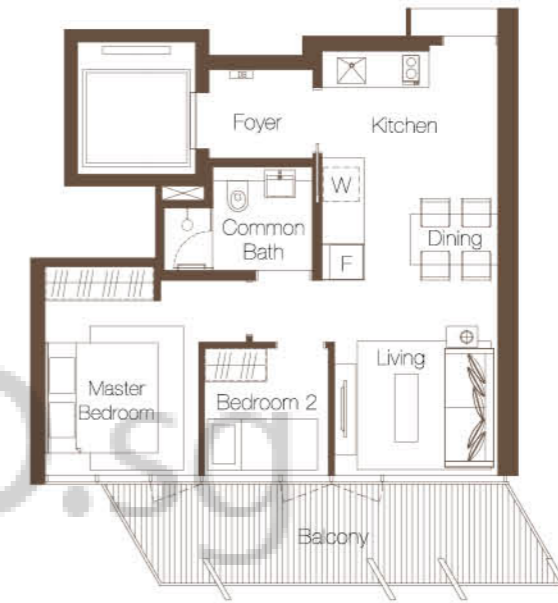

Type B1G

2-Bedroom (Ground Level)

883 sqft

#01-05

1 unit

#02-05

#03-05

2 units

754 sqft

Type B1

2-Bedroom

BUYCONDO.SG

Type B2G

2-Bedroom (Ground Level)

1,217 sqft

#01-06
#01-08
#01-10
#01-12
4 units

Type B2

2-Bedroom

840 sqft

#02-06 #03-06
#02-08 #03-08
#02-10 #03-10
#02-12 #03-12
8 units

BUYCONDO.SG

Type B3G

2-Bedroom (Ground Level)

1,217 sqft

#01-01

1 unit

Type D1G

4-Bedroom (Ground Level)

1,960 sqft

#01-02

#01-03

#01-04