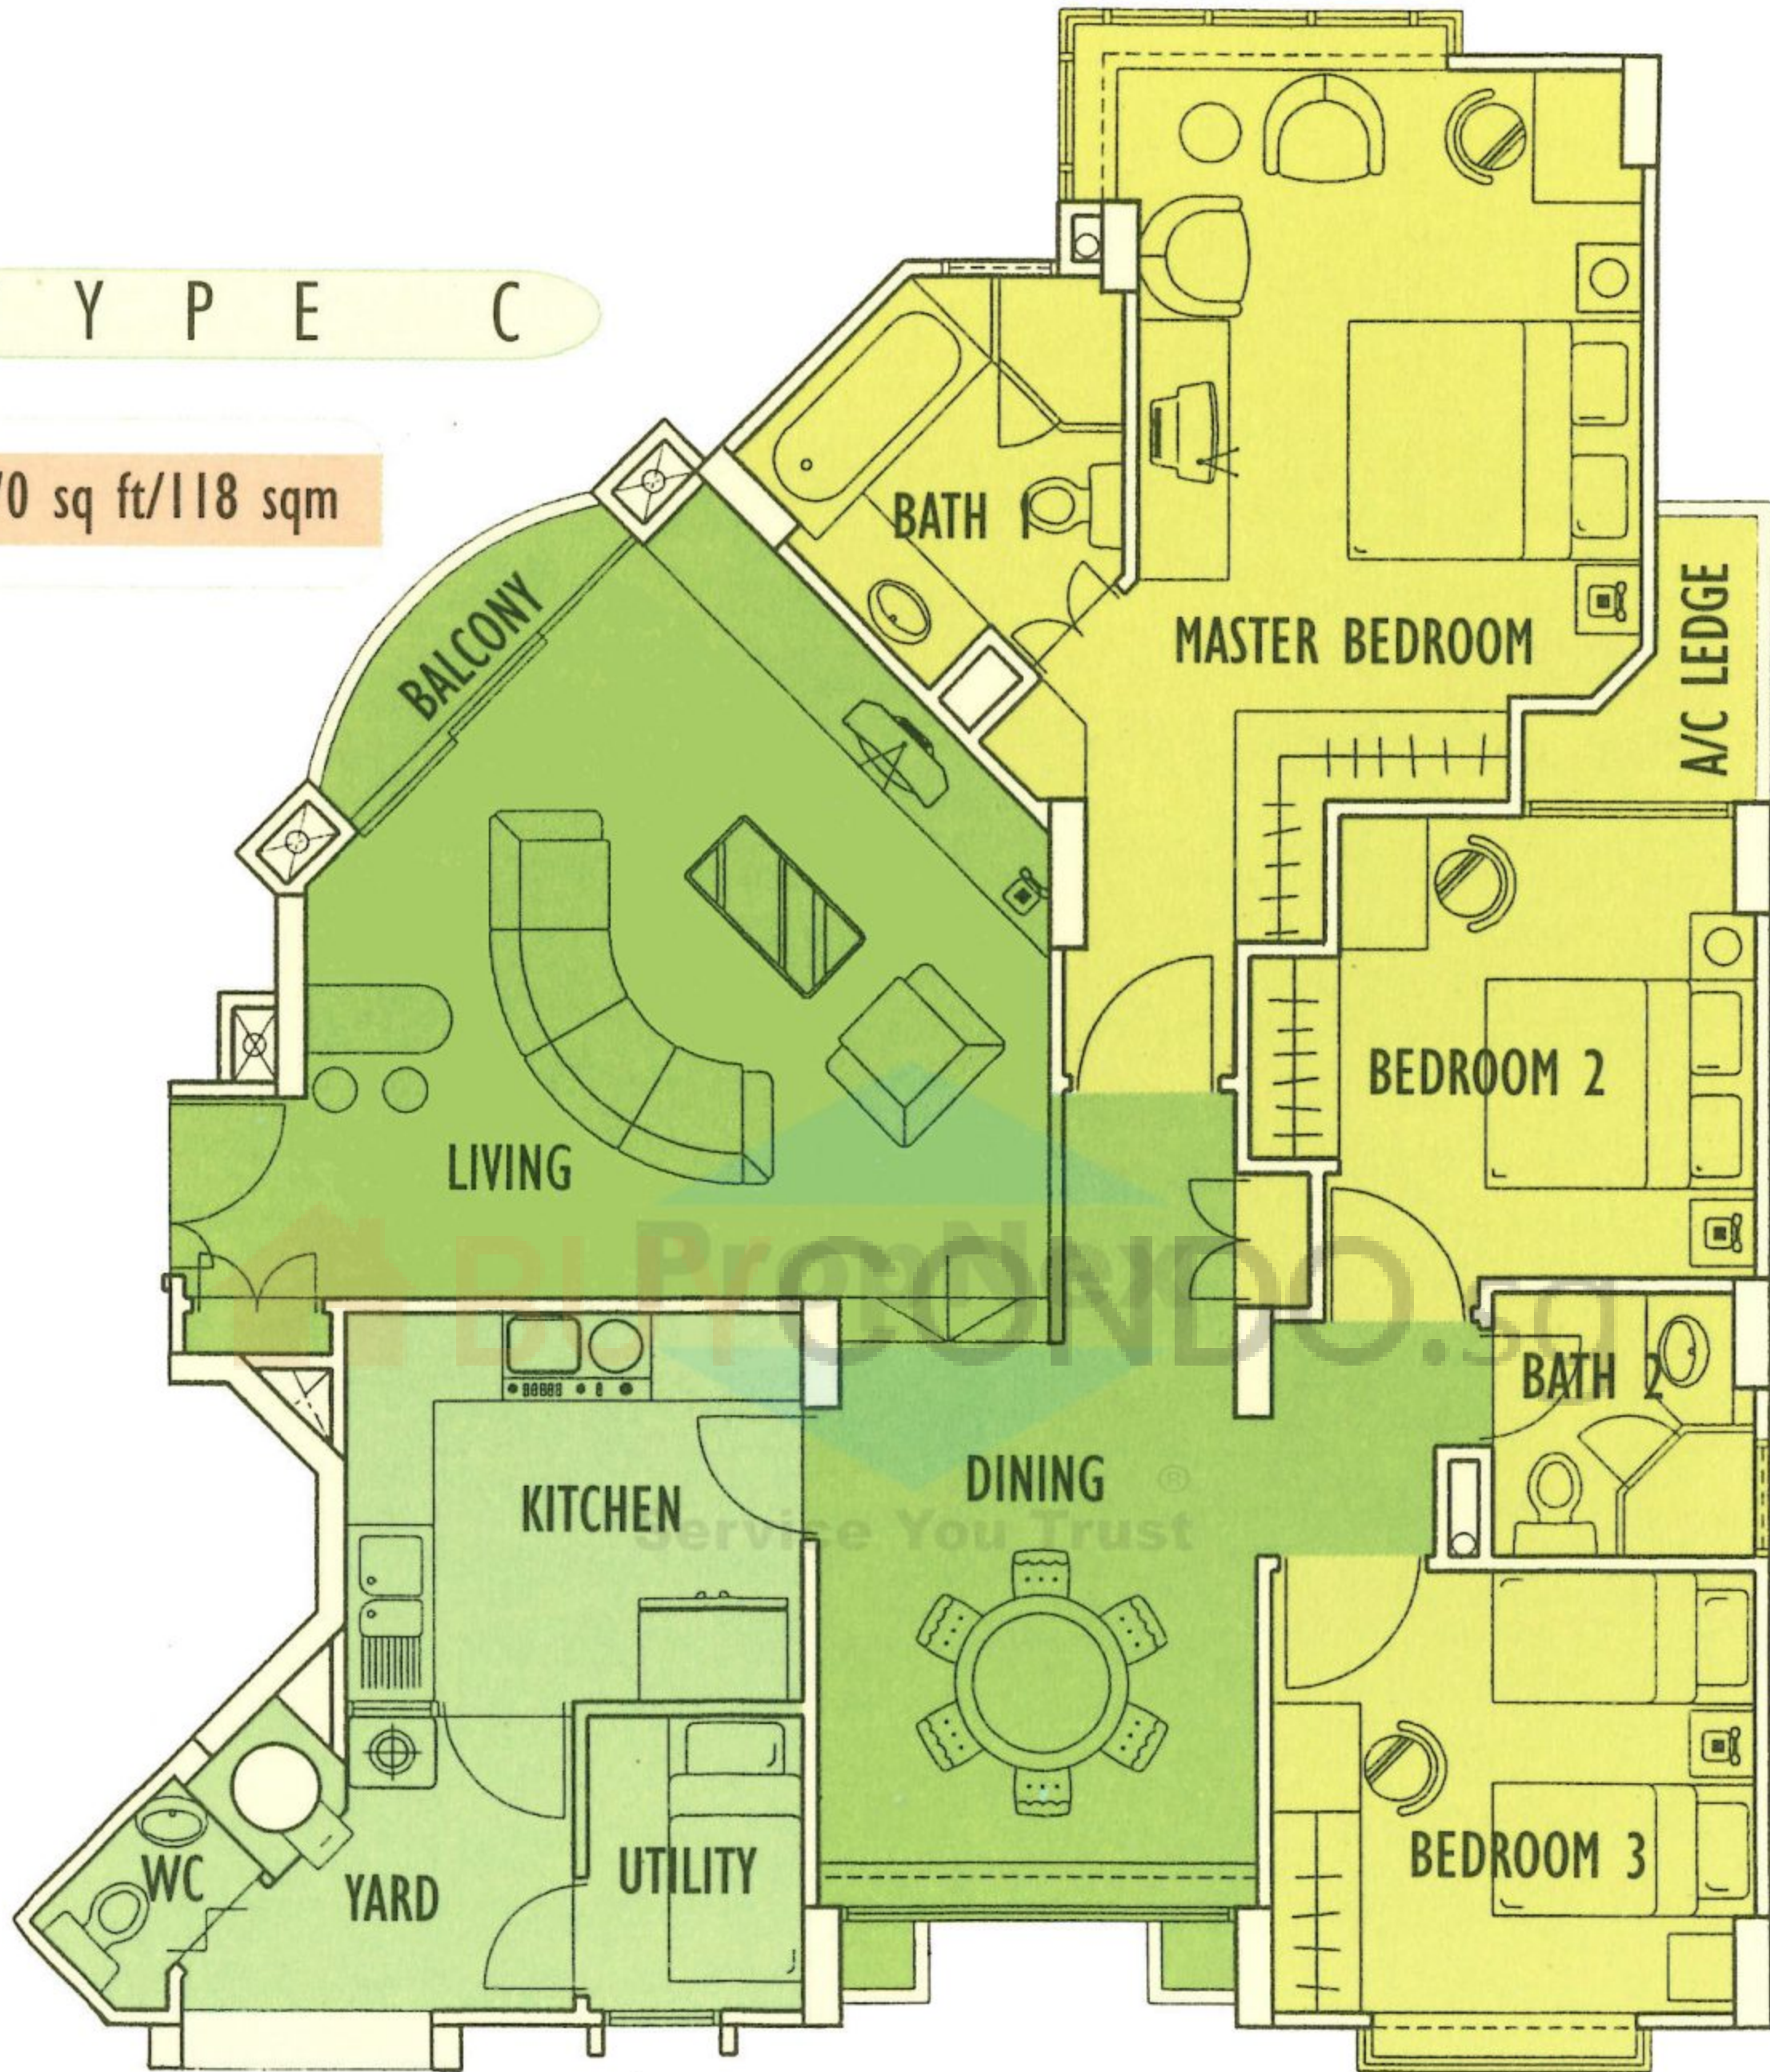

(1259 sq ft/117 sqm)

03-01

04-01

06-01

08-01

Of all the time for all you want?

**T Y P E A**

1281 sq ft/119 sqm

 Type A	— 02-02	09-02	12-02	15-02
	05-02	10-02	13-02	16-02
	07-02	11-02	14-02	

Where nature greets your every morn?

T Y P E B

1065 sq ft/99 sqm

■ Type B	—	02-03	09-03	12-03	15-03
		05-03	10-03	13-03	16-03
		07-03	11-03	14-03	

What do you dream?

**T Y P E C**

1270 sq ft/118 sqm

■ Type C	—	02-01	09-01	12-01	15-01
		05-01	10-01	13-01	16-01
		07-01	11-01	14-01	