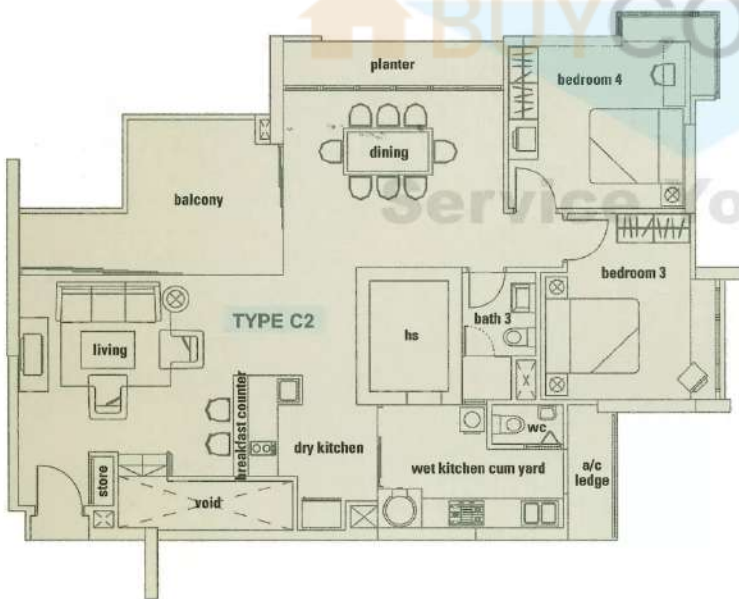

penthouse plans

upper storey

roof terrace

lower storey

PropNex
BUY CONDO.sg
Service You Trust

TYPE C2 - 273 sq m / 2,939 sq ft
4-bedroom penthouse
(incl of a/c ledge, planter, void, jacuzzi, open terrace & balcony)

The Duke
#35-02

The Duchess
#35-07

The Duke

The Duchess

penthouse plans

upper storey

roof terrace

lower storey

TYPE C1 - 273 sq m / 2,939 sq ft

4-bedroom penthouse

(incl of a/c ledge, planter, void, jacuzzi, open terrace & balcony)

The Duke
#35-03

The Duchess
#35-06

The Duke

The Duchess

penthouse plans

The Duchess
#08-07 to #15-07
#18-07 to #25-07
#28-07 to #34-07

The Duke

The Duchess

apartment plans

TYPE A1a - 150 sq m / 1,615 sq ft 3-bedroom apartment (incl of a/c ledge, planter & balcony)

The Duke
#02-03