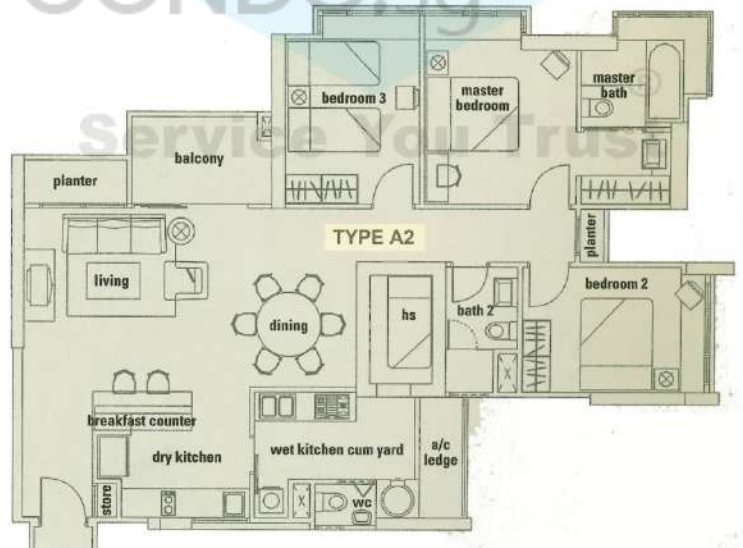

apartment plans

TYPE B1 - 98 sq m / 1,055 sq ft
 2+1 (study)-bedroom apartment
 (incl of a/c ledge, planter & balcony)

The Duke
 #02-01 to #25-01

The Duchess
 #02-05 to #25-05

TYPE A3 - 119 sq m / 1,281 sq ft
 3-bedroom apartment
 (incl of a/c ledge, planter & balcony)

The Duke
 #26-01 to #34-01

The Duchess
 #26-05 to #34-05

The Duke

The Duchess

apartment plans

TYPE A2b - 117 sq m / 1,259 sq ft 3-bedroom apartment (incl of a/c ledge, planter & balcony)

The Duke
#03-02 to #07-02
#16-02 & #17-02
#26-02 & #27-02

The Duchess
#03-07 to #07-07
#16-07 & #17-07
#26-07 & #27-07

TYPE A2 - 119 sq m / 1,281 sq ft 3-bedroom apartment (incl of a/c ledge, planter & balcony)

The Duke
#08-02 to #15-02
#18-02 to #25-02
#28-02 to #34-02

The Duchess
#08-07 to #15-07
#18-07 to #25-07
#28-07 to #34-07

The Duke

The Duchess

apartment plans

TYPE A1a - 150 sq m / 1,615 sq ft 3-bedroom apartment (incl of a/c ledge, planter & balcony)

The Duke
#02-03