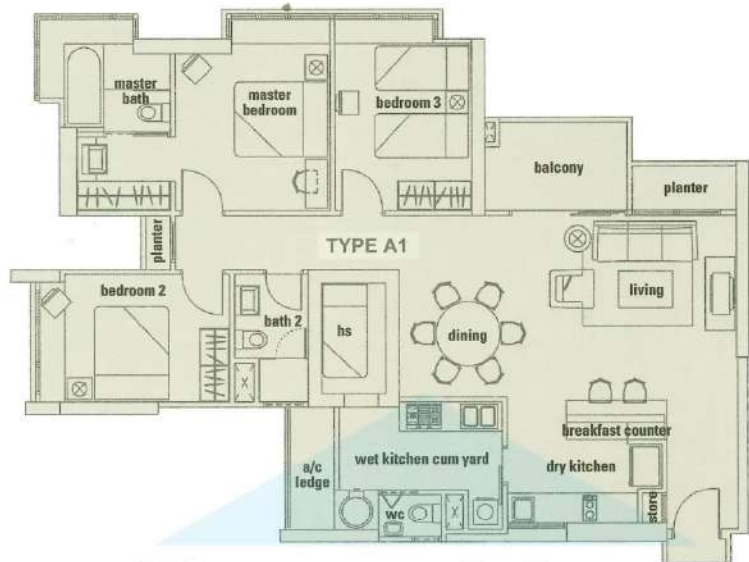

The Duke
#35-02

The Duchess
#35-07

The Duke

The Duchess

penthouse plans

upper storey

roof terrace

lower storey

The Duchess
#02-06

TYPE A1b - 117 sq m / 1,259 sq ft 3-bedroom apartment (incl of a/c ledge, planter & balcony)

The Duke
#03-03 to #07-03
#16-03 & #17-03
#26-03 & #27-03

The Duchess
#03-06 to #07-06
#16-06 & #17-06
#26-06 & #27-06

The Duke

The Duchess

apartment plans

TYPE A1 - 119 sq m / 1,281 sq ft 3-bedroom apartment (incl of a/c ledge, planter & balcony)

The Duke
#08-03 to #15-03
#18-03 to #25-03
#28-03 to #34-03

The Duchess
#08-06 to #15-06
#18-06 to #25-06
#28-06 to #34-06