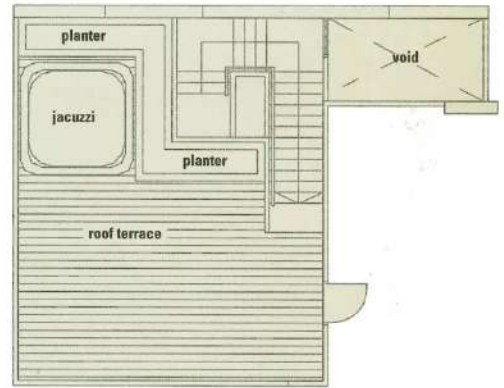

TYPE C1 - 273 sq m / 2,939 sq ft

4-bedroom penthouse

(incl of a/c ledge, planter, void, jacuzzi, open terrace & balcony)

The Duke
#35-03

The Duchess
#35-06

The Duke

The Duchess

penthouse plans

upper storey

roof terrace

lower storey

TYPE C3 - 281 sq m / 3,025 sq ft

3+1 (study)-bedroom penthouse

(incl of a/c ledge, planter, void, jacuzzi, open terrace & balcony)

The Duke
#35-01

The Duchess
#35-05

apartment plans

TYPE B1 - 98 sq m / 1,055 sq ft
 2+1 (study)-bedroom apartment
 (incl of a/c ledge, planter & balcony)

The Duke
 #02-01 to #25-01

The Duchess
 #02-05 to #25-05

TYPE A3 - 119 sq m / 1,281 sq ft
 3-bedroom apartment
 (incl of a/c ledge, planter & balcony)