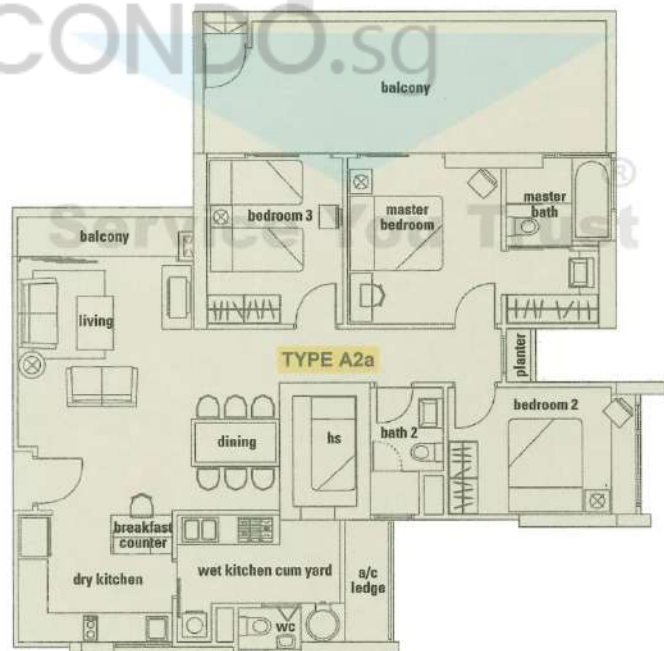

TYPE A2a - 129 sq m / 1,389 sq ft 3-bedroom apartment (incl of a/c ledge, planter & balcony)

The Duke
#02-02

The Duchess
#02-07