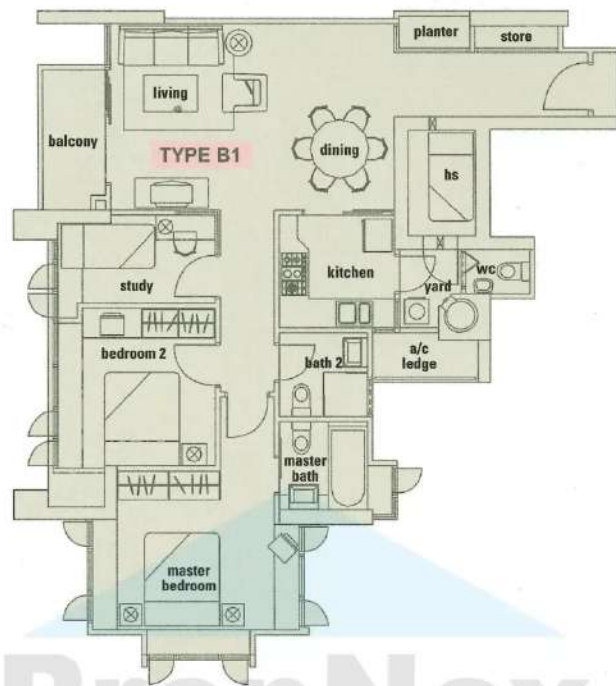

The Duke
#35-02

The Duchess
#35-07

The Duke

The Duchess

penthouse plans

upper storey

roof terrace

lower storey

upper storey

roof terrace

lower storey

TYPE C3 - 281 sq m / 3,025 sq ft

3+1 (study)-bedroom penthouse

(incl of a/c ledge, planter, void, jacuzzi, open terrace & balcony)

The Duke
#35-01

The Duchess
#35-05

apartment plans

TYPE B1 - 98 sq m / 1,055 sq ft
 2+1 (study)-bedroom apartment
 (incl of a/c ledge, planter & balcony)

The Duke
 #02-01 to #25-01

The Duchess
 #02-05 to #25-05

TYPE A3 - 119 sq m / 1,281 sq ft
 3-bedroom apartment
 (incl of a/c ledge, planter & balcony)

The Duke
 #26-01 to #34-01

The Duchess
 #26-05 to #34-05

The Duke

The Duchess

apartment plans

TYPE A2b - 117 sq m / 1,259 sq ft 3-bedroom apartment (incl of a/c ledge, planter & balcony)

The Duke
#03-02 to #07-02
#16-02 & #17-02
#26-02 & #27-02