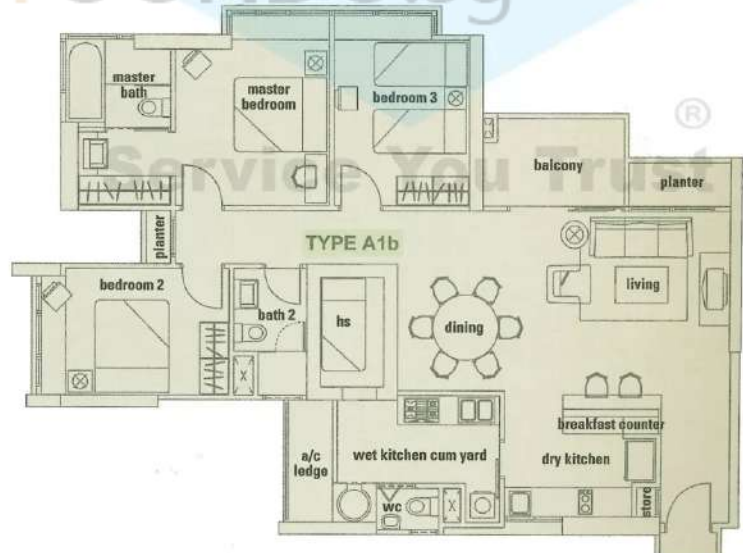

The Duke
#35-02

The Duchess
#35-07

The Duke

The Duchess

penthouse plans

upper storey

roof terrace

lower storey

The Duchess
#08-07 to #15-07
#18-07 to #25-07
#28-07 to #34-07

The Duke

The Duchess

apartment plans

TYPE A1a - 150 sq m / 1,615 sq ft 3-bedroom apartment (incl of a/c ledge, planter & balcony)

The Duke
#02-03

The Duchess
#02-06

TYPE A1b - 117 sq m / 1,259 sq ft 3-bedroom apartment (incl of a/c ledge, planter & balcony)

The Duke
#03-03 to #07-03
#16-03 & #17-03
#26-03 & #27-03

The Duchess
#03-06 to #07-06
#16-06 & #17-06
#26-06 & #27-06

The Duke

The Duchess

apartment plans

TYPE A1 - 119 sq m / 1,281 sq ft 3-bedroom apartment (incl of a/c ledge, planter & balcony)

The Duke
#08-03 to #15-03
#18-03 to #25-03
#28-03 to #34-03

The Duchess
#08-06 to #15-06
#18-06 to #25-06
#28-06 to #34-06