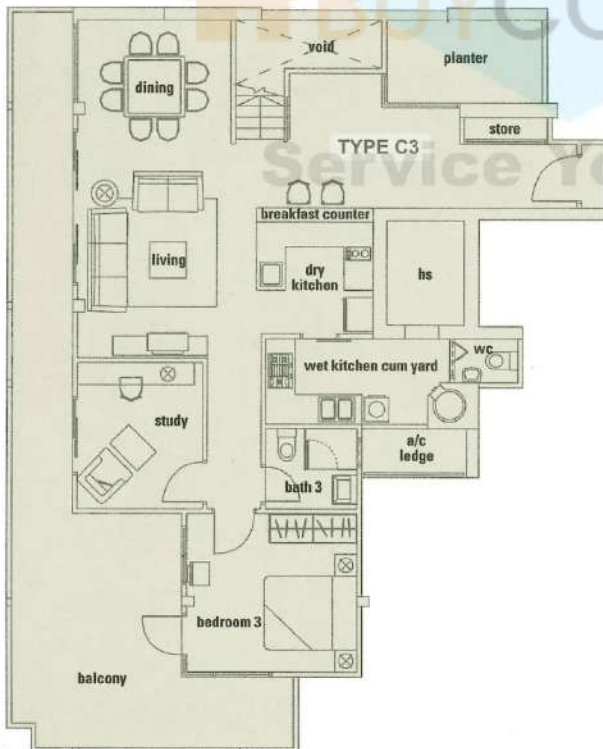

The Duke
#35-02

The Duchess
#35-07

The Duke

The Duchess

penthouse plans

upper storey

roof terrace

lower storey

TYPE C1 - 273 sq m / 2,939 sq ft

4-bedroom penthouse

(incl of a/c ledge, planter, void, jacuzzi, open terrace & balcony)

The Duke
#35-03

The Duchess
#35-06

The Duke

The Duchess

penthouse plans

upper storey

roof terrace

lower storey

TYPE C3 - 281 sq m / 3,025 sq ft

3+1 (study)-bedroom penthouse

(incl of a/c ledge, planter, void, jacuzzi, open terrace & balcony)

The Duke
#35-01

The Duchess
#35-05

The Duke
 #26-01 to #34-01

The Duchess
 #26-05 to #34-05

The Duke

The Duchess

apartment plans

TYPE A2b - 117 sq m / 1,259 sq ft 3-bedroom apartment (incl of a/c ledge, planter & balcony)

The Duke
#03-02 to #07-02
#16-02 & #17-02
#26-02 & #27-02