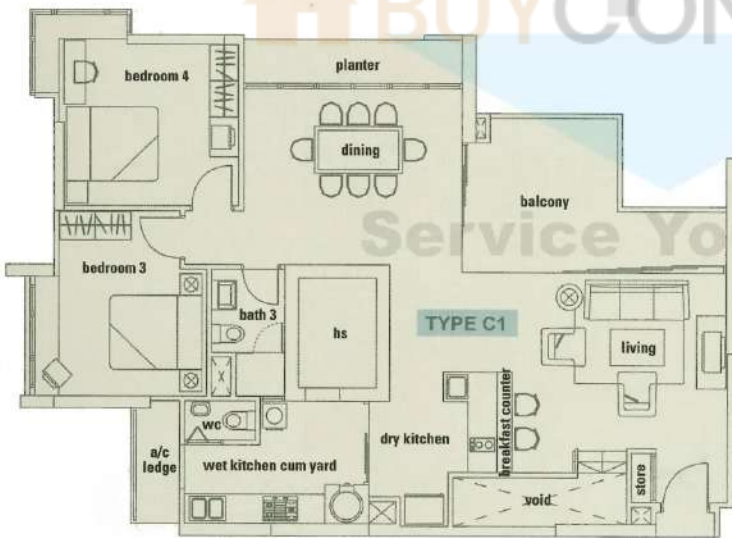

The Duke
#35-02

The Duchess
#35-07

The Duke

The Duchess

penthouse plans

upper storey

roof terrace

lower storey

TYPE C1 - 273 sq m / 2,939 sq ft

4-bedroom penthouse

(incl of a/c ledge, planter, void, jacuzzi, open terrace & balcony)

The Duke
#35-03

The Duchess
#35-06

The Duke

The Duchess

penthouse plans

The Duke
 #26-01 to #34-01

The Duchess
 #26-05 to #34-05

The Duke

The Duchess

apartment plans

TYPE A2b - 117 sq m / 1,259 sq ft 3-bedroom apartment (incl of a/c ledge, planter & balcony)

The Duke
#03-02 to #07-02
#16-02 & #17-02
#26-02 & #27-02

The Duchess
#08-07 to #15-07
#18-07 to #25-07
#28-07 to #34-07

The Duke

The Duchess

apartment plans

TYPE A1a - 150 sq m / 1,615 sq ft 3-bedroom apartment (incl of a/c ledge, planter & balcony)

The Duke
#02-03