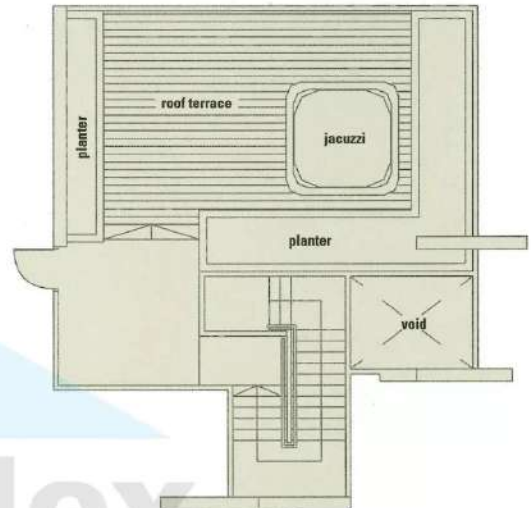

penthouse plans

upper storey

roof terrace

lower storey

PropNex
BUY CONDO.sg
Service You Trust

TYPE C2 - 273 sq m / 2,939 sq ft
4-bedroom penthouse
(incl of a/c ledge, planter, void, jacuzzi, open terrace & balcony)

The Duke
#35-02

The Duchess
#35-07

The Duke

The Duchess

penthouse plans

upper storey

roof terrace

lower storey

TYPE C1 - 273 sq m / 2,939 sq ft

4-bedroom penthouse

(incl of a/c ledge, planter, void, jacuzzi, open terrace & balcony)

The Duke
#35-03

The Duchess
#35-06

The Duke

The Duchess

penthouse plans

upper storey

roof terrace

lower storey

TYPE C3 - 281 sq m / 3,025 sq ft

3+1 (study)-bedroom penthouse

(incl of a/c ledge, planter, void, jacuzzi, open terrace & balcony)

The Duke
#35-01

The Duchess
#35-05