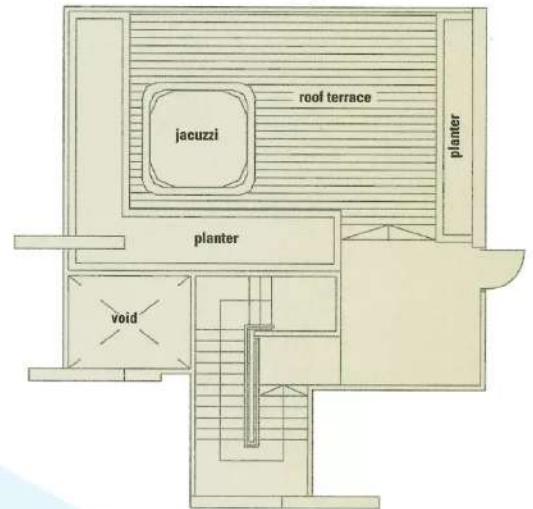

The Duke
#35-02

The Duchess
#35-07

The Duke

The Duchess

penthouse plans

upper storey

roof terrace

lower storey

TYPE C1 - 273 sq m / 2,939 sq ft

4-bedroom penthouse

(incl of a/c ledge, planter, void, jacuzzi, open terrace & balcony)

The Duke
#35-03

The Duchess
#35-06

The Duke

The Duchess

penthouse plans

upper storey

roof terrace

lower storey

TYPE C3 - 281 sq m / 3,025 sq ft

3+1 (study)-bedroom penthouse

(incl of a/c ledge, planter, void, jacuzzi, open terrace & balcony)

The Duke
#35-01

The Duchess
#35-05