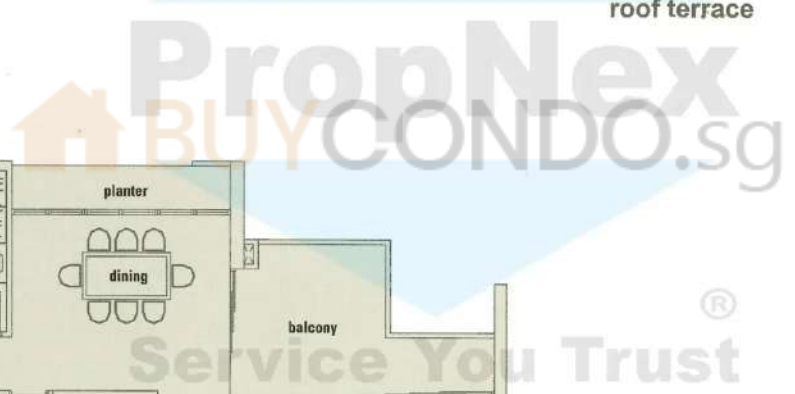

TYPE C1 - 273 sq m / 2,939 sq ft

4-bedroom penthouse

(incl of a/c ledge, planter, void, jacuzzi, open terrace & balcony)

The Duke
#35-03

The Duchess
#35-06