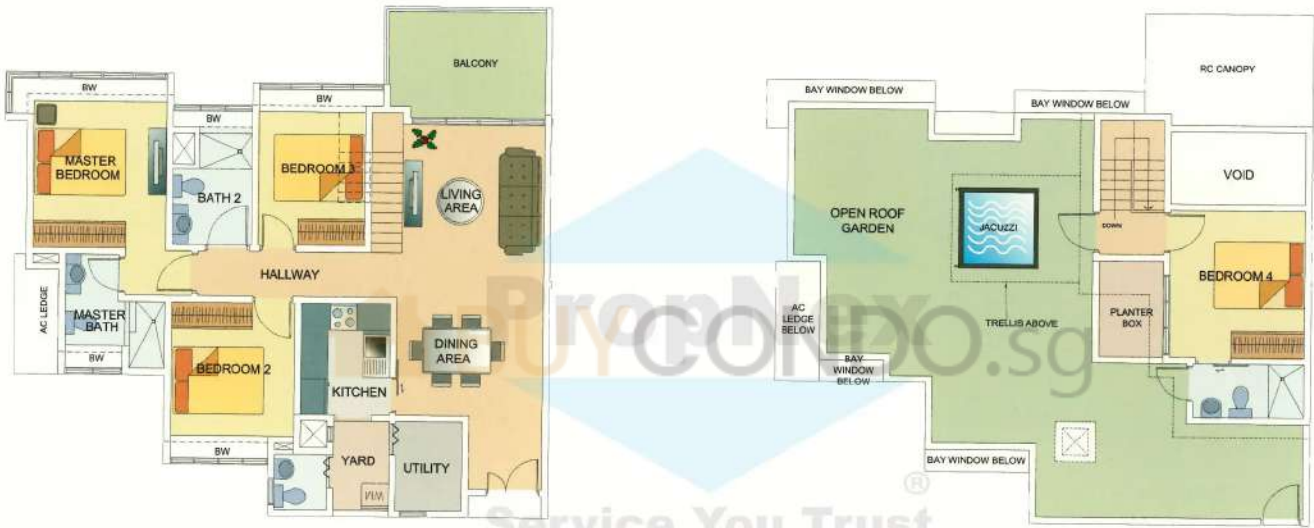

BLK 179

BLK 177

BLK 179

BLK 177

TYPE DP

Unit #05-04, #05-09 (Mirror Image)
141 SQ M / 1518 SQ FT
3 Bedrooms, Open Roof Garden & Jacuzzi

ATTIC DP

Unit #05-04, #05-09 (Mirror Image)

BLK 179

BLK 177

PropNedo.sg
Service You Trust

TYPE CP

Unit #05-03, #05-10 (Mirror Image)

196 SQ M / 2110 SQ FT

4 Bedrooms, Open Roof Garden, Jacuzzi & Utility

ATTIC CP

Unit #05-03, #05-10 (Mirror Image)

BLK 179

BLK 177

TYPE C

Unit #02-03, #03-03, #04-03
 Unit #02-10, #03-10, #04-10 (Mirror Image)
 107 SQ M / 1152 SQ FT
 3 Bedrooms & Utility

TYPE D

Unit #02-04, #03-04, #04-04
 Unit #02-09, #03-09, #04-09 (Mirror Image)
 78 SQ M / 840 SQ FT
 2 Bedrooms & Utility

BLK 179

BLK 177

BLK 179

BLK 177

TYPE BP

Unit #05-02, #05-06 (Mirror Image)
 193 SQ M / 2077 SQ FT
 4 Bedrooms, Open Roof Garden, Jacuzzi & Utility

ATTIC BP

Unit #05-02, #05-06 (Mirror Image)