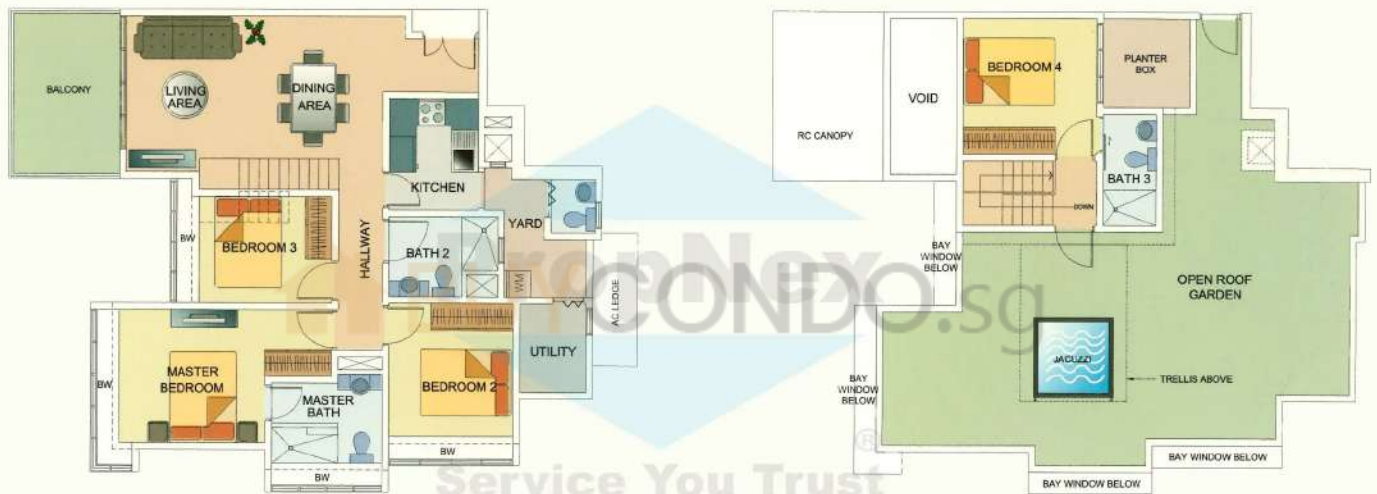

TYPE FP

Unit #05-07

199 SQ M / 2142 SQ FT

4 Bedrooms, Open Roof Garden, Jacuzzi & Utility

ATTIC FP

Unit #05-07

BLK 179

BLK 177

TYPE EP

Unit #05-05, #05-08 (Mirror Image)

197 SQ M / 2120 SQ FT

4 Bedrooms, Open Roof Garden, Jacuzzi & Utility

ATTIC EP

Unit #05-05, #05-08 (Mirror Image)

Service You Trust

BLK 179

BLK 177

TYPE E

Unit #02-05, #03-05, #04-05
 Unit #02-08, #03-08, #04-08 (Mirror Image)
 108 SQ M / 1163 SQ FT
 3 Bedrooms & Utility

TYPE F

Unit #02-07, #03-07, #04-07
 109 SQ M / 1173 SQ FT
 3 Bedrooms & Utility

BLK 179

BLK 177

BLK 179

BLK 177

TYPE DP

Unit #05-04, #05-09 (Mirror Image)
141 SQ M / 1518 SQ FT
3 Bedrooms, Open Roof Garden & Jacuzzi

ATTIC DP

Unit #05-04, #05-09 (Mirror Image)