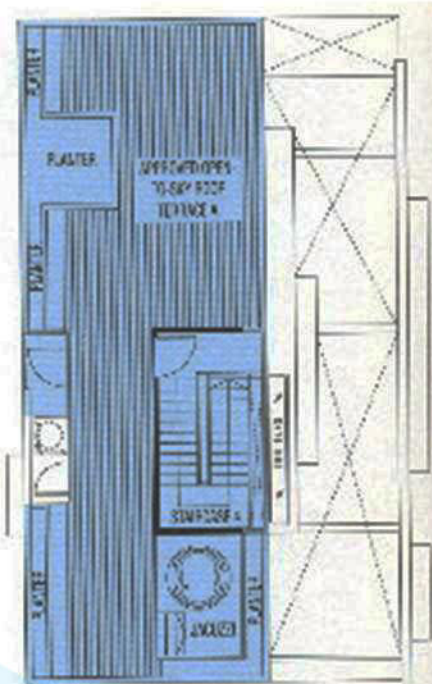

FLOOR PLANS - 3 BEDROOM APARTMENTS

Type A

Area: 1,744 sq ft
#010

BUY CONDO.sg

Service Your Trust

Type B

Area: 926 sq ft
#0009

FLOOR PLANS - 3 BEDROOM APARTMENTS

Type C

Area: 1701 sq ft

#02-02, #07-02,
#03-02, #14-02,
#04-02, #16-02,
#05-02, # 1402,
#06-02

Type D

Area: 1744 sq ft

#02-01, #02-03, #02-04, #07-01, #07-03, #07-04,
#03-01, #03-03, #03-04, #08-01, #08-03, #08-04,
#04-01, #04-03, #04-04, #09-01, #09-03, #09-04,
#05-01, #05-03, #05-04, #10-01, #10-03, #10-04,
#06-01, #06-03, #06-04,

Lower

Roof Terrace

PropNex

BUYCONDO.sg

Service You Trust

Upper

Type E

Area: 3541 sq ft

#11-01, #11-03,

#11-02, #11-04