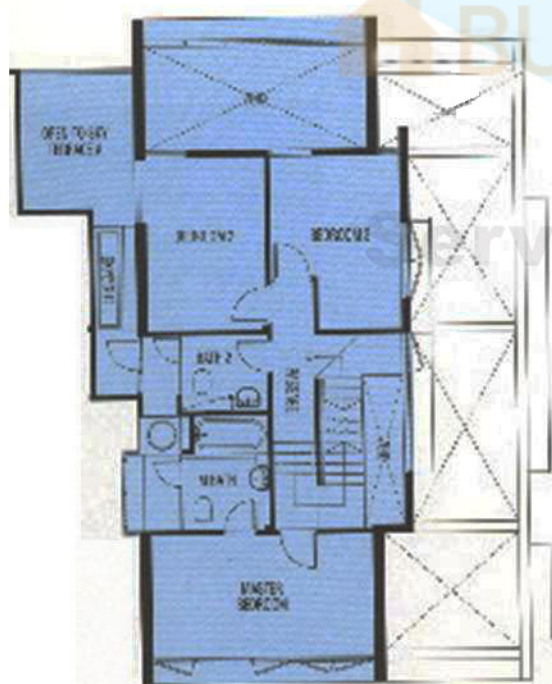

FLOOR PLANS - 3 BEDROOM APARTMENTS

Type A

Area: 1,744 sq ft
#010

BUY CONDO.sg

Service Your Trust

Type B

Area: 926 sq ft
#0009

FLOOR PLANS - 3 BEDROOM APARTMENTS

Type C

Area: 1701 sq ft

#02-02, #07-02,
#03-02, #14-02,
#04-02, #16-02,
#05-02, # 1402,
#06-02

Type D

Area: 1744 sq ft

#02-01, #02-03, #02-04, #07-01, #07-03, #07-04,
#03-01, #03-03, #03-04, #08-01, #08-03, #08-04,
#04-01, #04-03, #04-04, #09-01, #09-03, #09-04,
#05-01, #05-03, #05-04, #10-01, #10-03, #10-04,
#06-01, #06-03, #06-04,

Lower

Roof Terrace

PropNex

BUYCONDO.sg

Service You Trust

Upper

Type E

Area: 3541 sq ft

#11-01, #11-03,

#11-02, #11-04