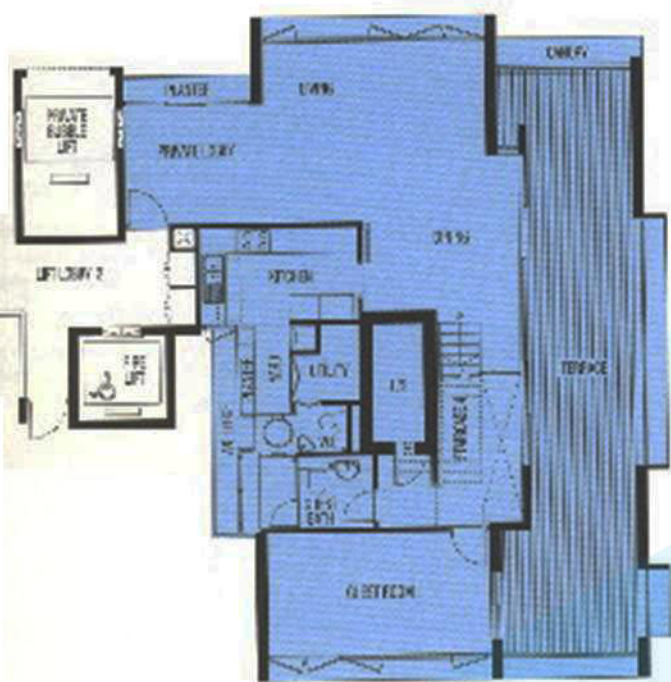

FLOOR PLANS - 3 BEDROOM APARTMENTS

Type A

Area: 1,744 sq ft
#010

BUY CONDO.sg

Service Your Trust

Type B

Area: 926 sq ft
#0009

FLOOR PLANS - 3 BEDROOM APARTMENTS

Type C

Area: 1701 sq ft

#02-02, #07-02,
#03-02, #14-02,
#04-02, #16-02,
#05-02, # 1402,
#06-02

Type D

Area: 1744 sq ft

#02-01, #02-03, #02-04, #07-01, #07-03, #07-04,
#03-01, #03-03, #03-04, #08-01, #08-03, #08-04,
#04-01, #04-03, #04-04, #09-01, #09-03, #09-04,
#05-01, #05-03, #05-04, #10-01, #10-03, #10-04,
#06-01, #06-03, #06-04,

Lower

Roof Terrace

PropNex

BUYCONDO.sg

Service You Trust

Upper

Type E

Area: 3541 sq ft