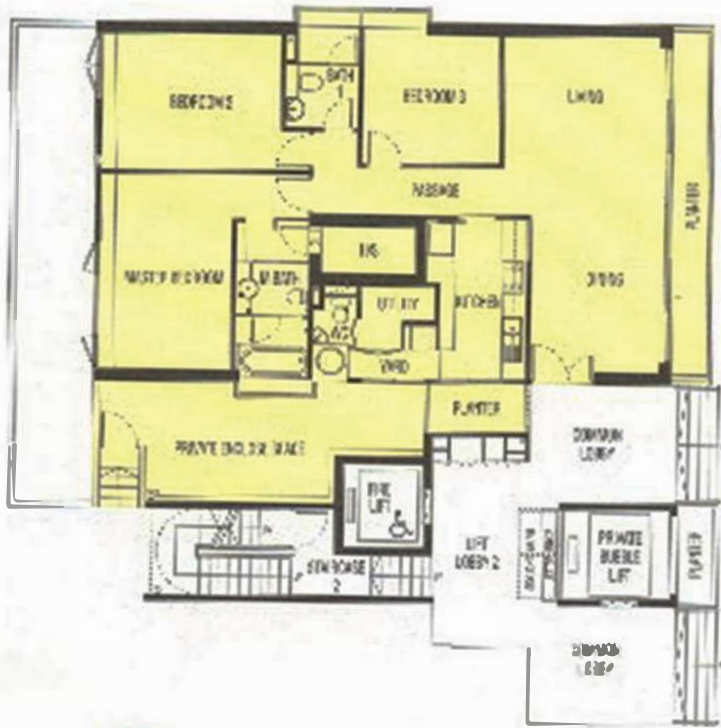

FLOOR PLANS - 3 BEDROOM APARTMENTS

Type A

Area: 1,744 sq ft
#010

BUY CONDO.sg

Service Your Trust

Type B

Area: 926 sq ft
#0009

FLOOR PLANS - 3 BEDROOM APARTMENTS

Type C

Area: 1701 sq ft

#02-02, #07-02,
#03-02, #14-02,
#04-02, #16-02,
#05-02, # 1402,
#06-02

Type D

Area: 1744 sq ft

#02-01, #02-03, #02-04, #07-01, #07-03, #07-04,
#03-01, #03-03, #03-04, #08-01, #08-03, #08-04,
#04-01, #04-03, #04-04, #09-01, #09-03, #09-04,
#05-01, #05-03, #05-04, #10-01, #10-03, #10-04,
#06-01, #06-03, #06-04,

Lower

Roof Terrace

PropNex

BUYCONDO.sg

Service You Trust

Upper

Type E

Area: 3541 sq ft