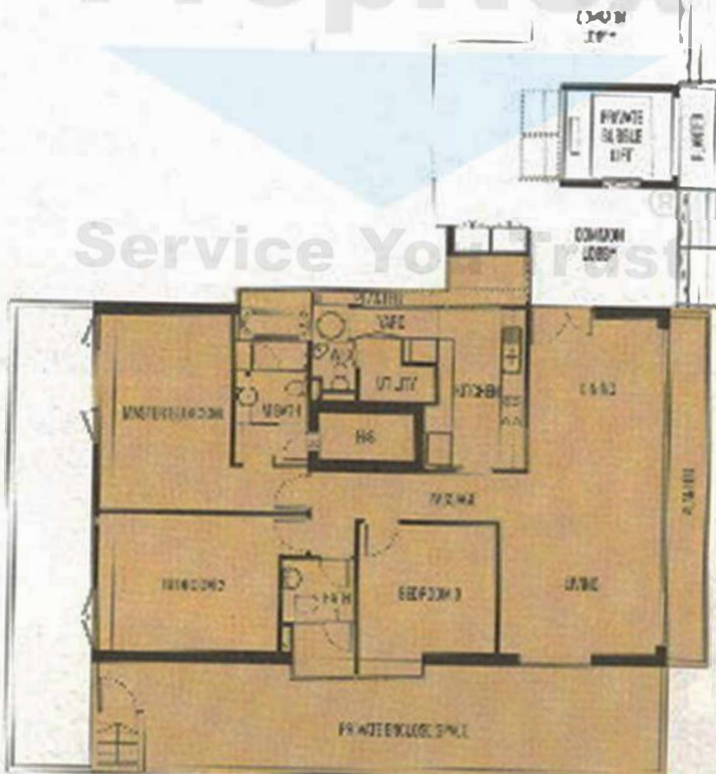

FLOOR PLANS - 3 BEDROOM APARTMENTS

Type A

Area: 1,744 sq ft
#010

BUY CONDO.sg

Service Your Trust

Type B

Area: 926 sq ft
#0009

FLOOR PLANS - 3 BEDROOM APARTMENTS

Type C

Area: 1701 sq ft

#02-02, #07-02,
#03-02, #14-02,
#04-02, #16-02,
#05-02, # 1402,
#06-02

Type D

Area: 1744 sq ft

#02-01, #02-03, #02-04, #07-01, #07-03, #07-04,
#03-01, #03-03, #03-04, #08-01, #08-03, #08-04,
#04-01, #04-03, #04-04, #09-01, #09-03, #09-04,
#05-01, #05-03, #05-04, #10-01, #10-03, #10-04,
#06-01, #06-03, #06-04,

Lower

Roof Terrace

PropNex

BUYCONDO.sg

Service You Trust

Upper

Type E

Area: 3541 sq ft