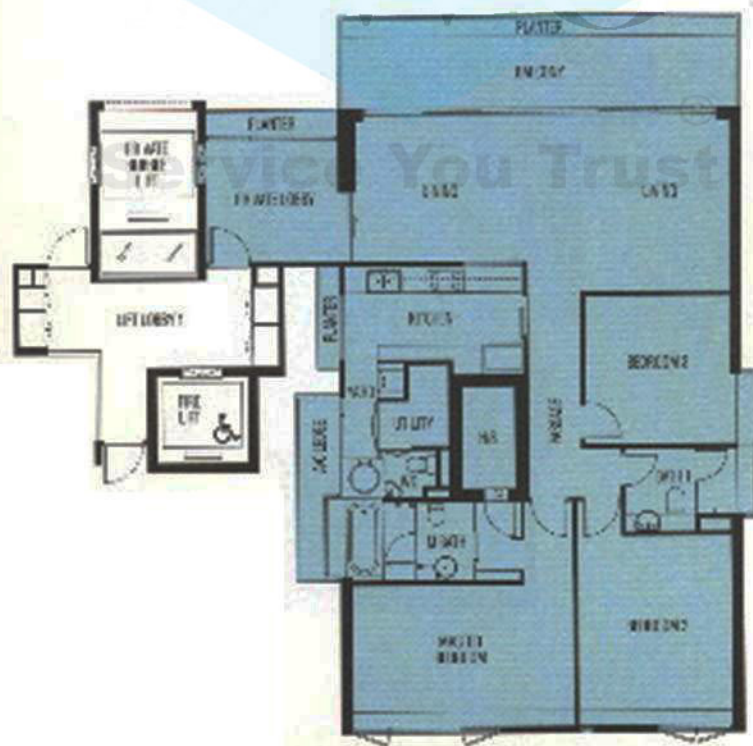

FLOOR PLANS - 3 BEDROOM APARTMENTS

Type A

Area: 1,744 sq ft
#010

BUY CONDO.sg

Service Your Trust

Type B

Area: 926 sq ft
#0009

FLOOR PLANS - 3 BEDROOM APARTMENTS

Type C

Area: 1701 sq ft

#02-02, #07-02,
#03-02, #14-02,
#04-02, #16-02,
#05-02, # 1402,
#06-02

Type D

Area: 1744 sq ft

#02-01, #02-03, #02-04, #07-01, #07-03, #07-04,
#03-01, #03-03, #03-04, #08-01, #08-03, #08-04,
#04-01, #04-03, #04-04, #09-01, #09-03, #09-04,
#05-01, #05-03, #05-04, #10-01, #10-03, #10-04,
#06-01, #06-03, #06-04,

Lower

Roof Terrace

PropNex

BUYCONDO.sg

Service You Trust

Upper

Type E

Area: 3541 sq ft

#11-01, #11-03,

#11-02, #11-04