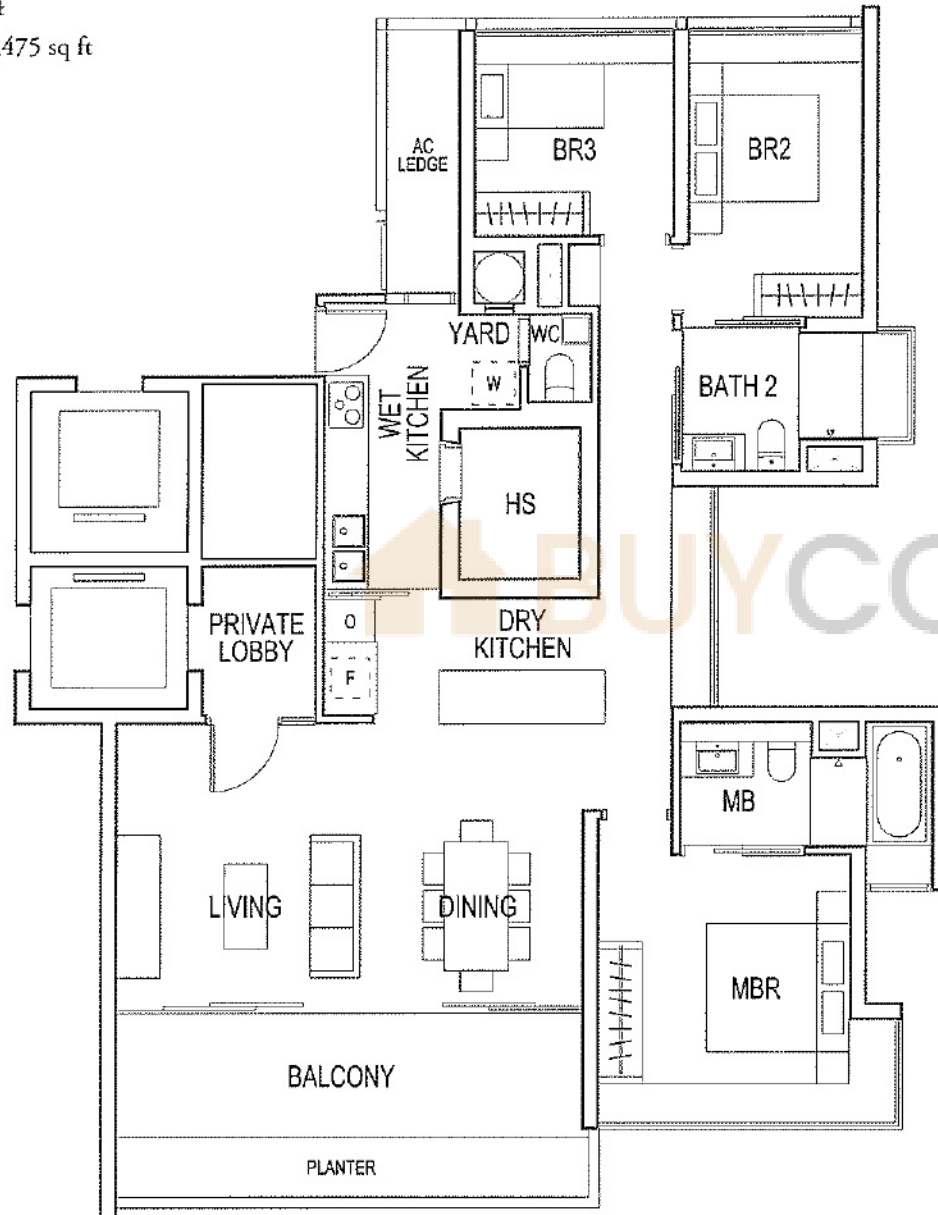

1 BEDROOM

TYPE A

47 sq m / 506 sq ft

Elliott
at the East Coast

- #02-25
- #03-25
- #02-24 (HANDED)
- #03-24 (HANDED)

All areas stated herein include PES, private pools, private lobbies, a/c ledges, planters, balconies, roof terraces, outdoor showers and voids where applicable. All areas and measurements stated herein are approximate and subject to adjustment on final survey.

#03-18

#04-18

#02-19 (HANCED)

#03-19 (HANCED)

#04-19 (HANCED)

3 BEDROOM

TYPE C4

137 sq m / 1,475 sq ft

Eliot
at the East Coast

#02-14

#03-14

#04-14

#02-06 (HANCED)

#03-06 (HANCED)

#04-06 (HANCED)

4 BEDROOM

TYPE D1

146 sq m / 1,572 sq ft

Eliot
at the East Coast

- #02-15
- #03-15
- #04-15
- #02-07 (HANDED)
- #03-07 (HANDED)
- #04-07 (HANDED)

All areas stated herein include PES, private pools, private lobbies, a/c ledges, planters, balconies, roof terraces, outdoor showers and voids where applicable. All areas and measurements stated herein are approximate and subject to adjustment on final survey.