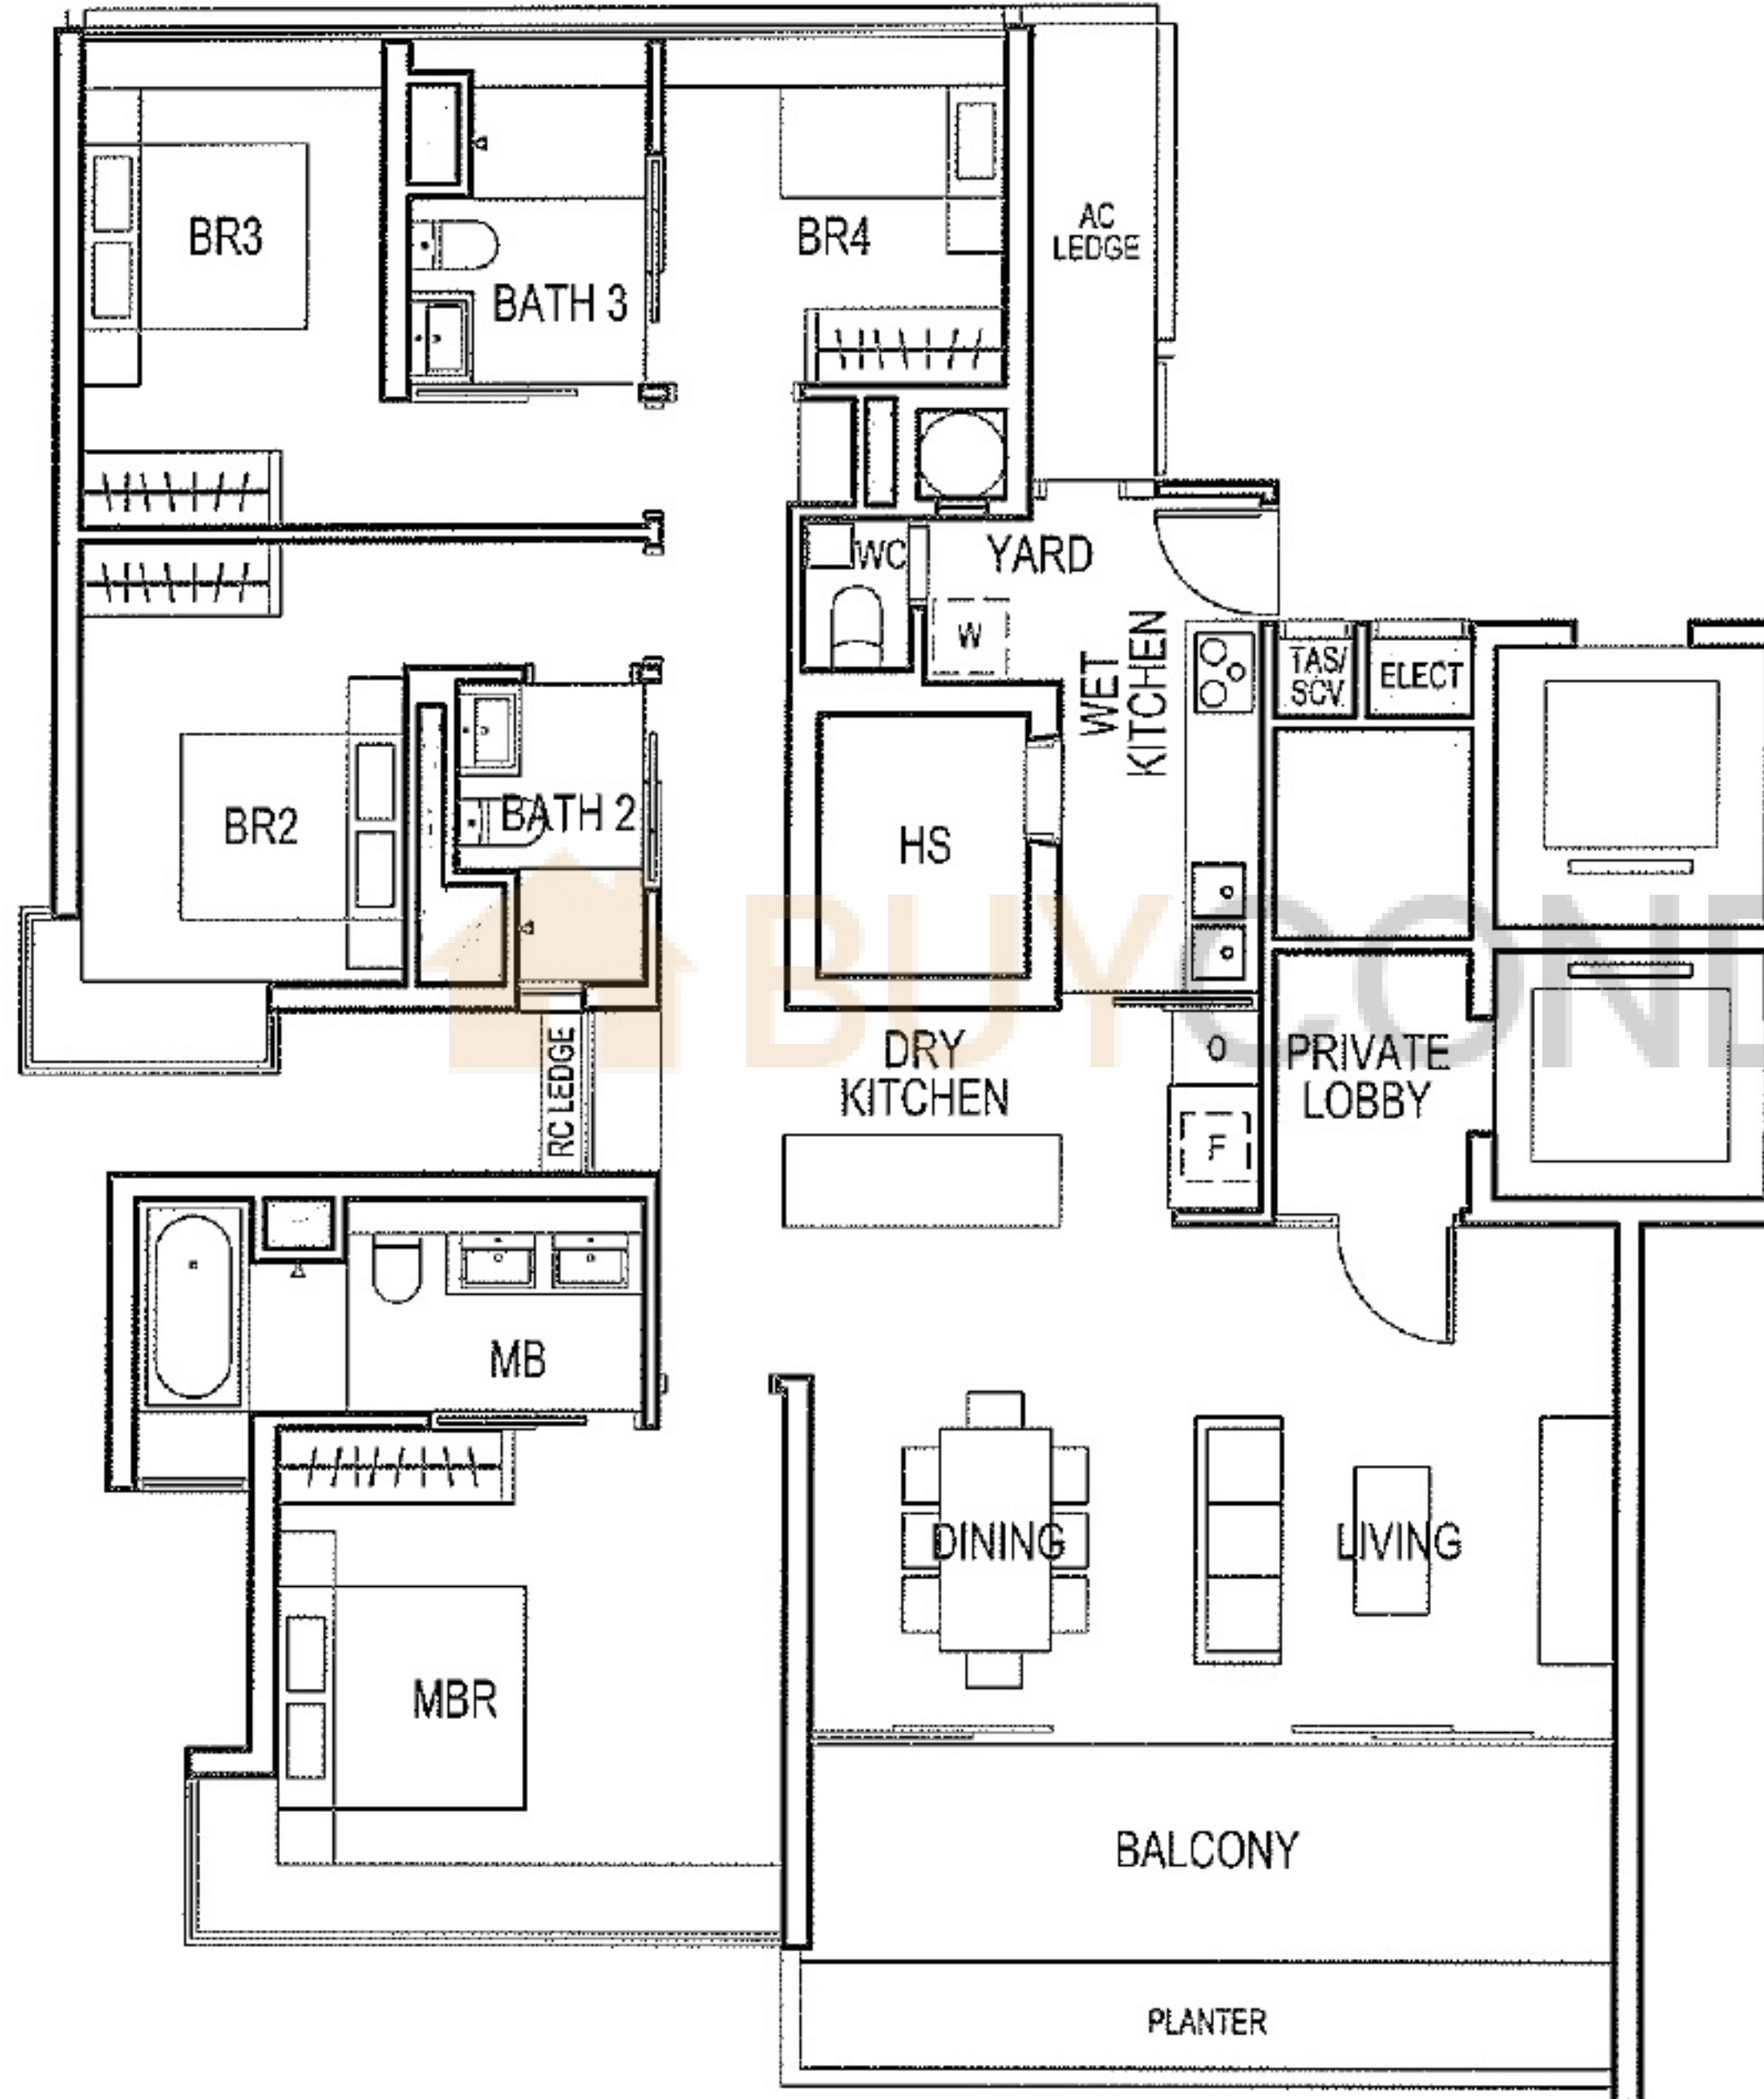

4 BEDROOM

TYPE D2

161 sq m / 1,733 sq ft

Elliott
at the East Coast