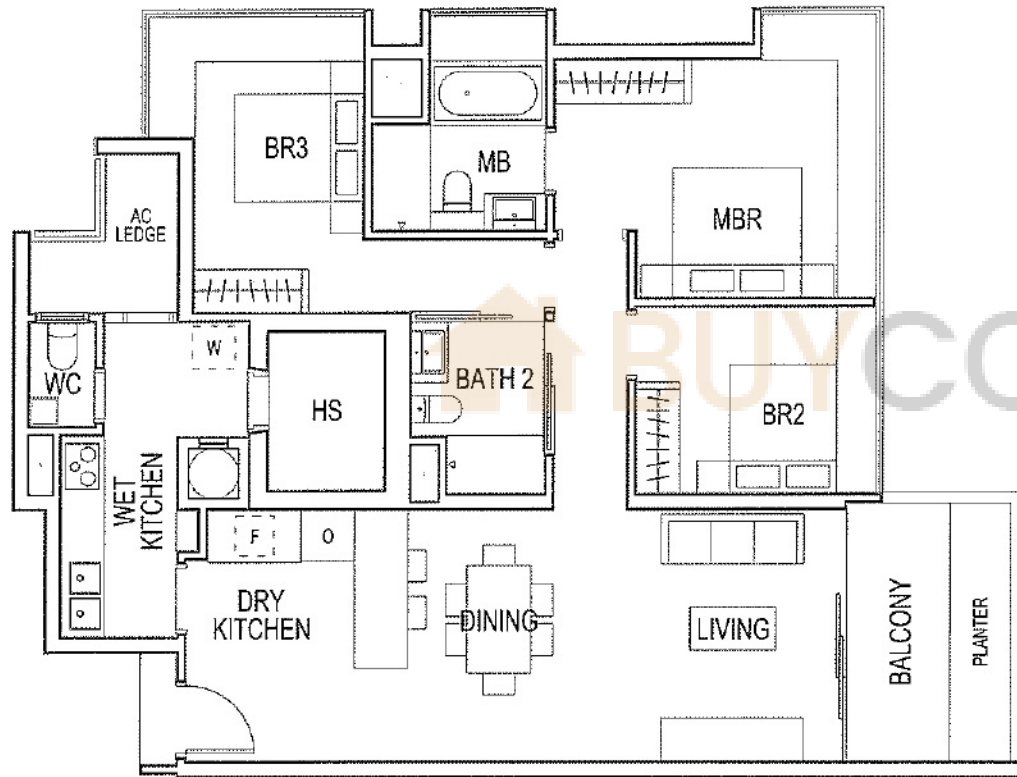

1 BEDROOM

TYPE A

47 sq m / 506 sq ft

Elliott
at the East Coast

- #02-25
- #03-25
- #02-24 (HANDED)
- #03-24 (HANDED)

All areas stated herein include PES, private pools, private lobbies, a/c ledges, planters, balconies, roof terraces, outdoor showers and voids where applicable. All areas and measurements stated herein are approximate and subject to adjustment on final survey.

3 BEDROOM

TYPE C1

122 sq m / 1,313 sq ft

Eliot
at the East Coast

#02-03

#03-03

#04-03

#02-18

TYPE D1

146 sq m / 1,572 sq ft

Eliot
at the East Coast

- #02-15
- #03-15
- #04-15
- #02-07 (HANDED)
- #03-07 (HANDED)
- #04-07 (HANDED)

All areas stated herein include PES, private pools, private lobbies, a/c ledges, planters, balconies, roof terraces, outdoor showers and voids where applicable. All areas and measurements stated herein are approximate and subject to adjustment on final survey.

4 BEDROOM

TYPE D3

163 sq m / 1,755 sq ft

Eliot
at the East Coast

- #02-22
- #03-22
- #04-22
- #02-23 (HANCED)
- #03-23 (HANCED)
- #04-23 (HANCED)

All areas stated herein include PES, private pools, private lobbies, a/c ledges, planters, balconies, roof terraces, outdoor showers and voids where applicable. All areas and measurements stated herein are approximate and subject to adjustment on final survey.