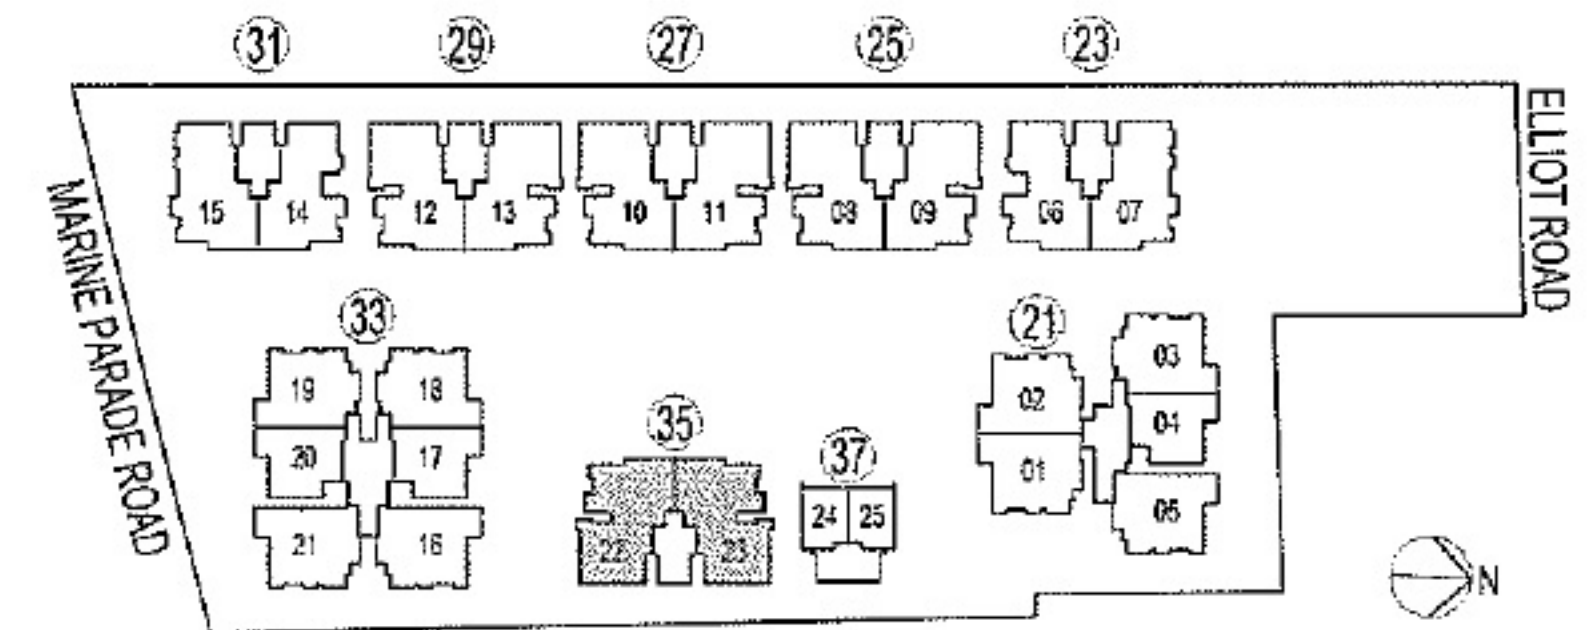

4 BEDROOM

TYPE D2

161 sq m / 1,733 sq ft

Elliott
at the East Coast

- #02-08 #02-09 (HANDED)
- #03-08 #03-09 (HANDED)
- #04-08 #04-09 (HANDED)
- #02-10 #02-11 (HANDED)
- #03-10 #03-11 (HANDED)
- #04-10 #04-11 (HANDED)
- #02-12 #02-13 (HANDED)
- #03-12 #03-13 (HANDED)
- #04-12 #04-13 (HANDED)

4 BEDROOM

TYPE D3

163 sq m / 1,755 sq ft

Eliot
at the East Coast

- #02-22
- #03-22
- #04-22
- #02-23 (HANCED)
- #03-23 (HANCED)
- #04-23 (HANCED)

All areas stated herein include PES, private pools, private lobbies, a/c ledges, planters, balconies, roof terraces, outdoor showers and voids where applicable. All areas and measurements stated herein are approximate and subject to adjustment on final survey.