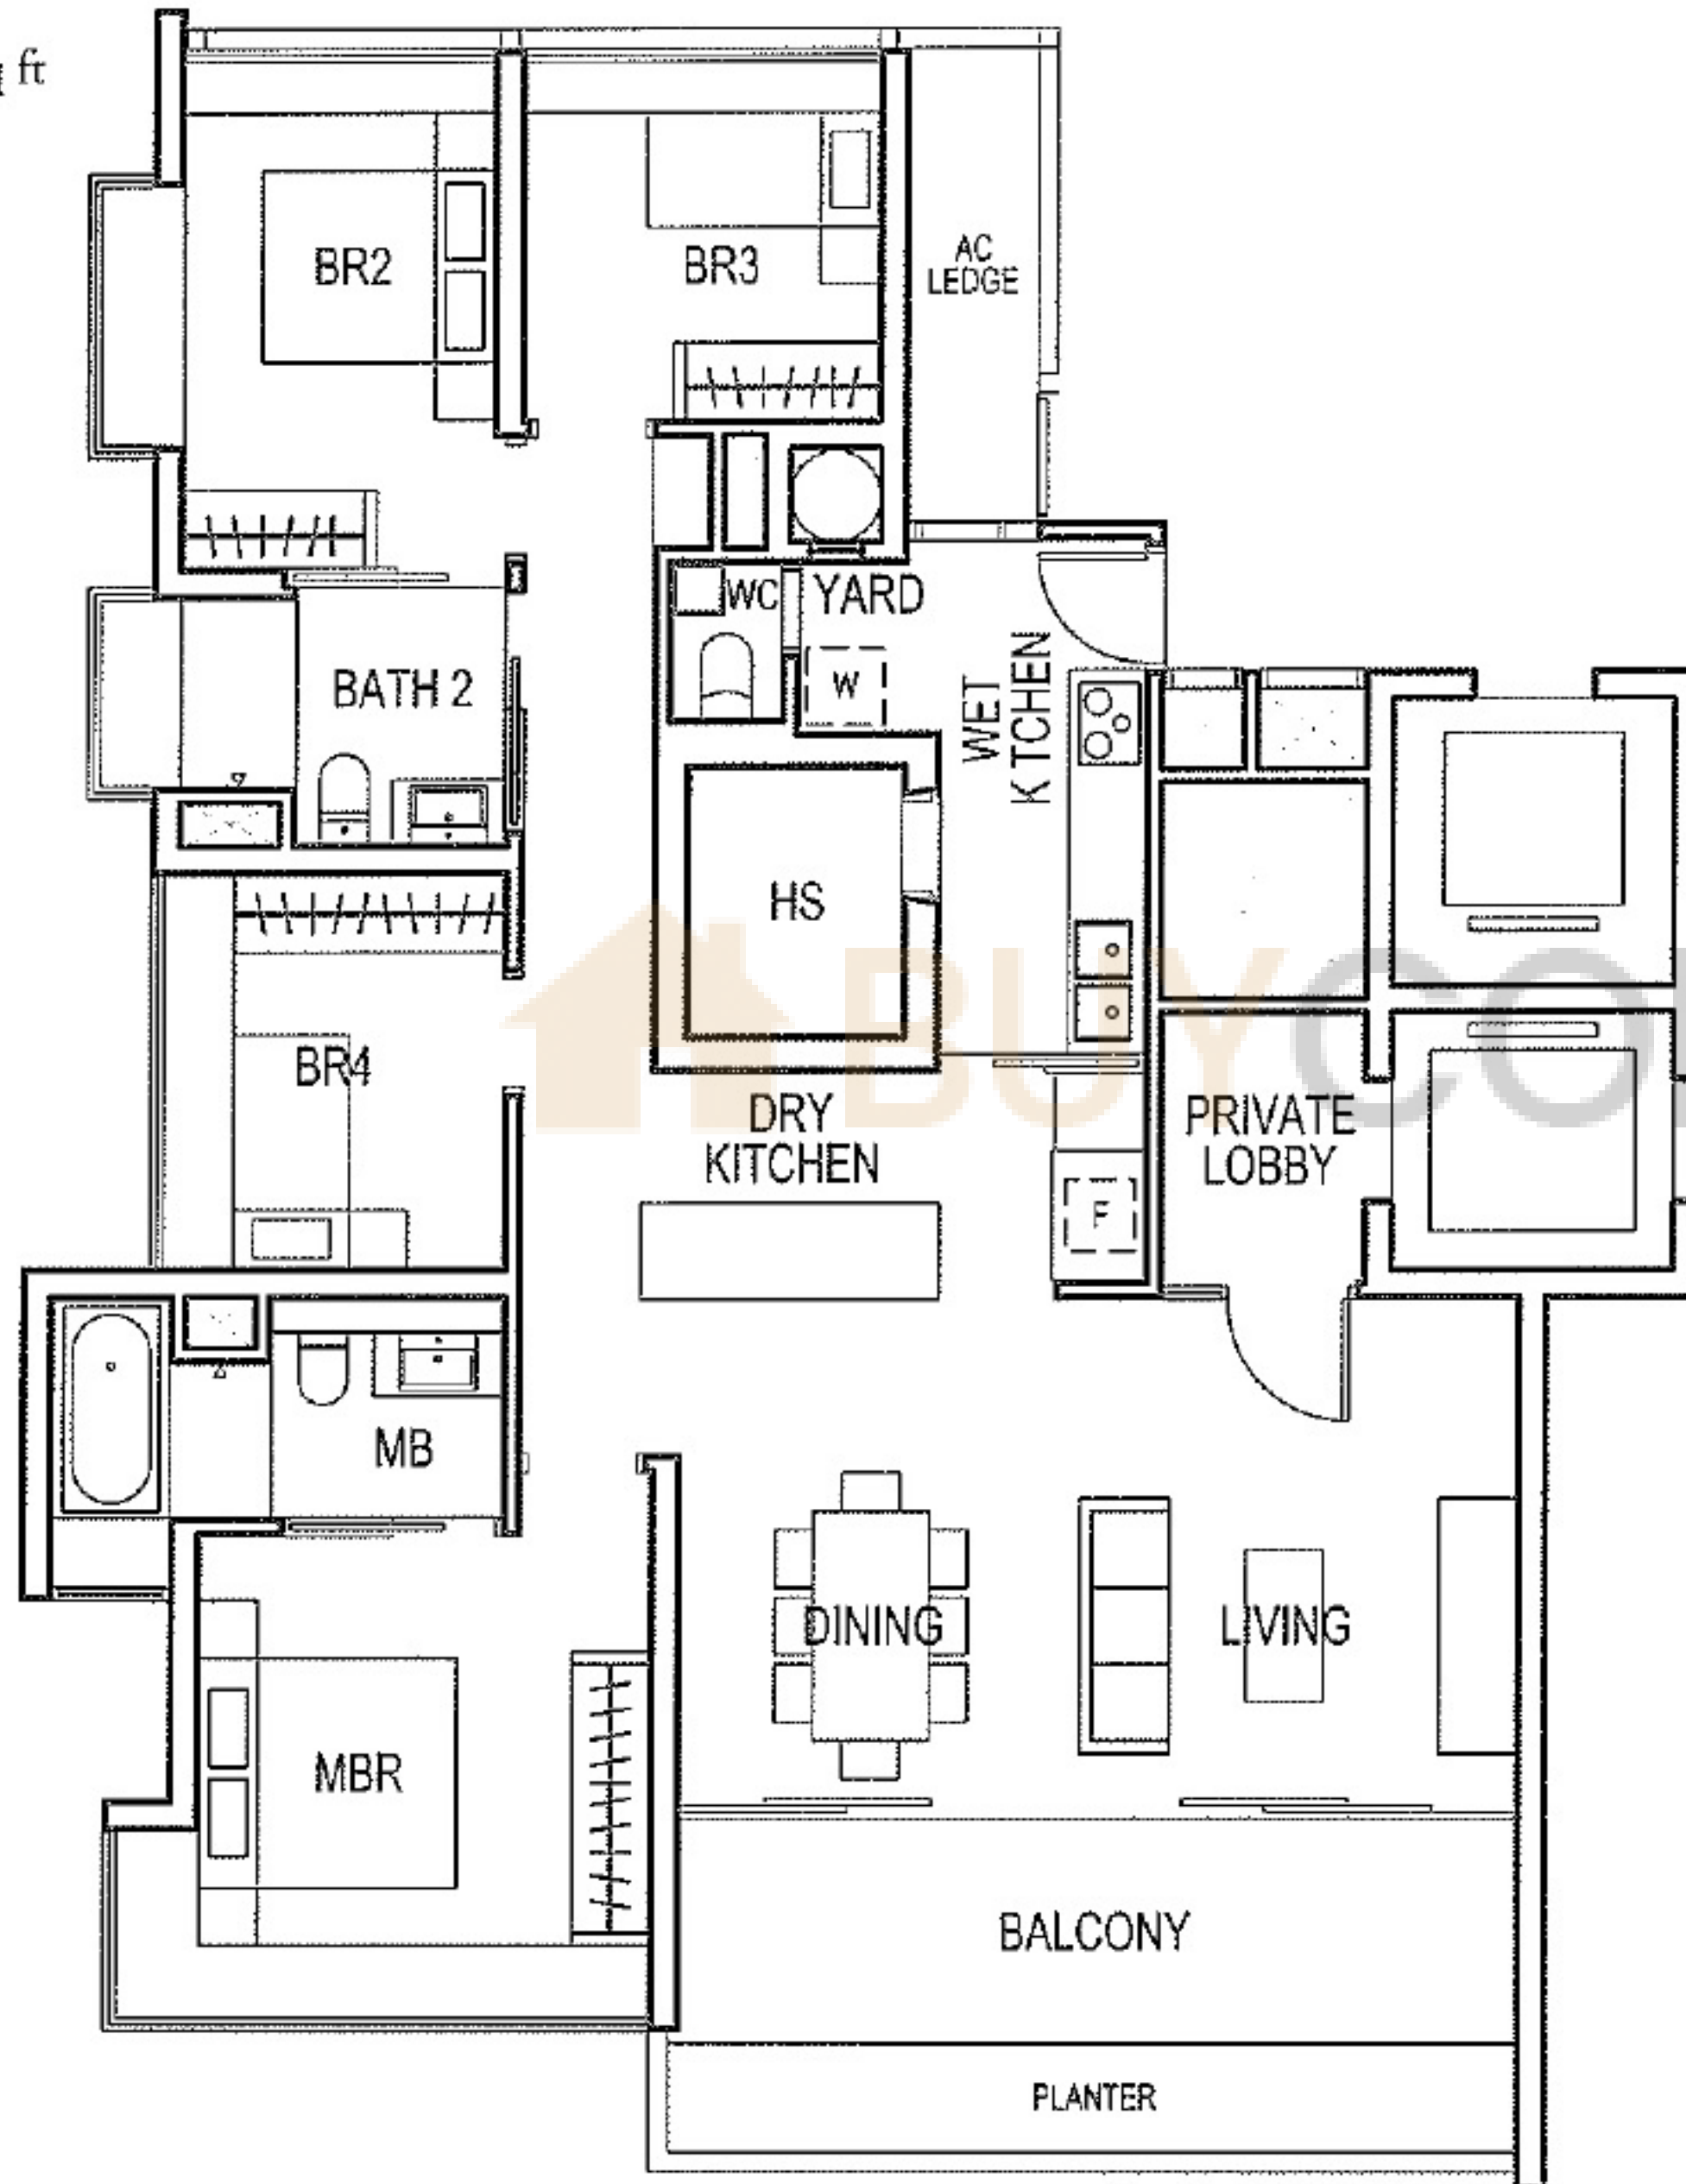

1 BEDROOM

TYPE A

47 sq m / 506 sq ft

Elliott
at the East Coast

- #02-25
- #03-25
- #02-24 (HANDED)
- #03-24 (HANDED)

All areas stated herein include PES, private pools, private lobbies, a/c ledges, planters, balconies, roof terraces, outdoor showers and voids where applicable. All areas and measurements stated herein are approximate and subject to adjustment on final survey.

Eliot
at the East Coast

#02-14

#03-14

#04-14

#02-06 (HANCED)

#03-06 (HANCED)

#04-06 (HANCED)

4 BEDROOM

TYPE D1

146 sq m / 1,572 sq ft

Eliot
at the East Coast

- #02-15
- #03-15
- #04-15
- #02-07 (HANDED)
- #03-07 (HANDED)
- #04-07 (HANDED)

All areas stated herein include PES, private pools, private lobbies, a/c ledges, planters, balconies, roof terraces, outdoor showers and voids where applicable. All areas and measurements stated herein are approximate and subject to adjustment on final survey.

4 BEDROOM

TYPE D3

163 sq m / 1,755 sq ft

Eliot
at the East Coast

- #02-22
- #03-22
- #04-22
- #02-23 (HANCED)
- #03-23 (HANCED)
- #04-23 (HANCED)

All areas stated herein include PES, private pools, private lobbies, a/c ledges, planters, balconies, roof terraces, outdoor showers and voids where applicable. All areas and measurements stated herein are approximate and subject to adjustment on final survey.