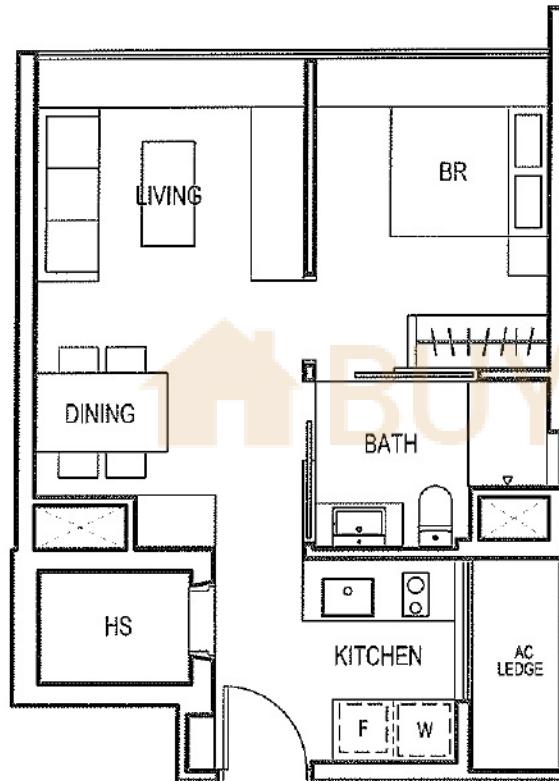

1 BEDROOM

TYPE A

47 sq m / 506 sq ft

Elliott
at the East Coast

- #02-25
- #03-25
- #02-24 (HANDED)
- #03-24 (HANDED)

All areas stated herein include PES, private pools, private lobbies, a/c ledges, planters, balconies, roof terraces, outdoor showers and voids where applicable. All areas and measurements stated herein are approximate and subject to adjustment on final survey.

3 BEDROOM

TYPE C1

122 sq m / 1,313 sq ft

Eliot
at the East Coast

#02-03

#03-03

#04-03

#02-18

#03-18

#04-18

#02-19 (HANCED)

#03-19 (HANCED)

#04-19 (HANCED)

3 BEDROOM

TYPE C4

137 sq m / 1,475 sq ft

TYPE D1

146 sq m / 1,572 sq ft

Eliot
at the East Coast

- #02-15
- #03-15
- #04-15
- #02-07 (HANDED)
- #03-07 (HANDED)
- #04-07 (HANDED)

All areas stated herein include PES, private pools, private lobbies, a/c ledges, planters, balconies, roof terraces, outdoor showers and voids where applicable. All areas and measurements stated herein are approximate and subject to adjustment on final survey.