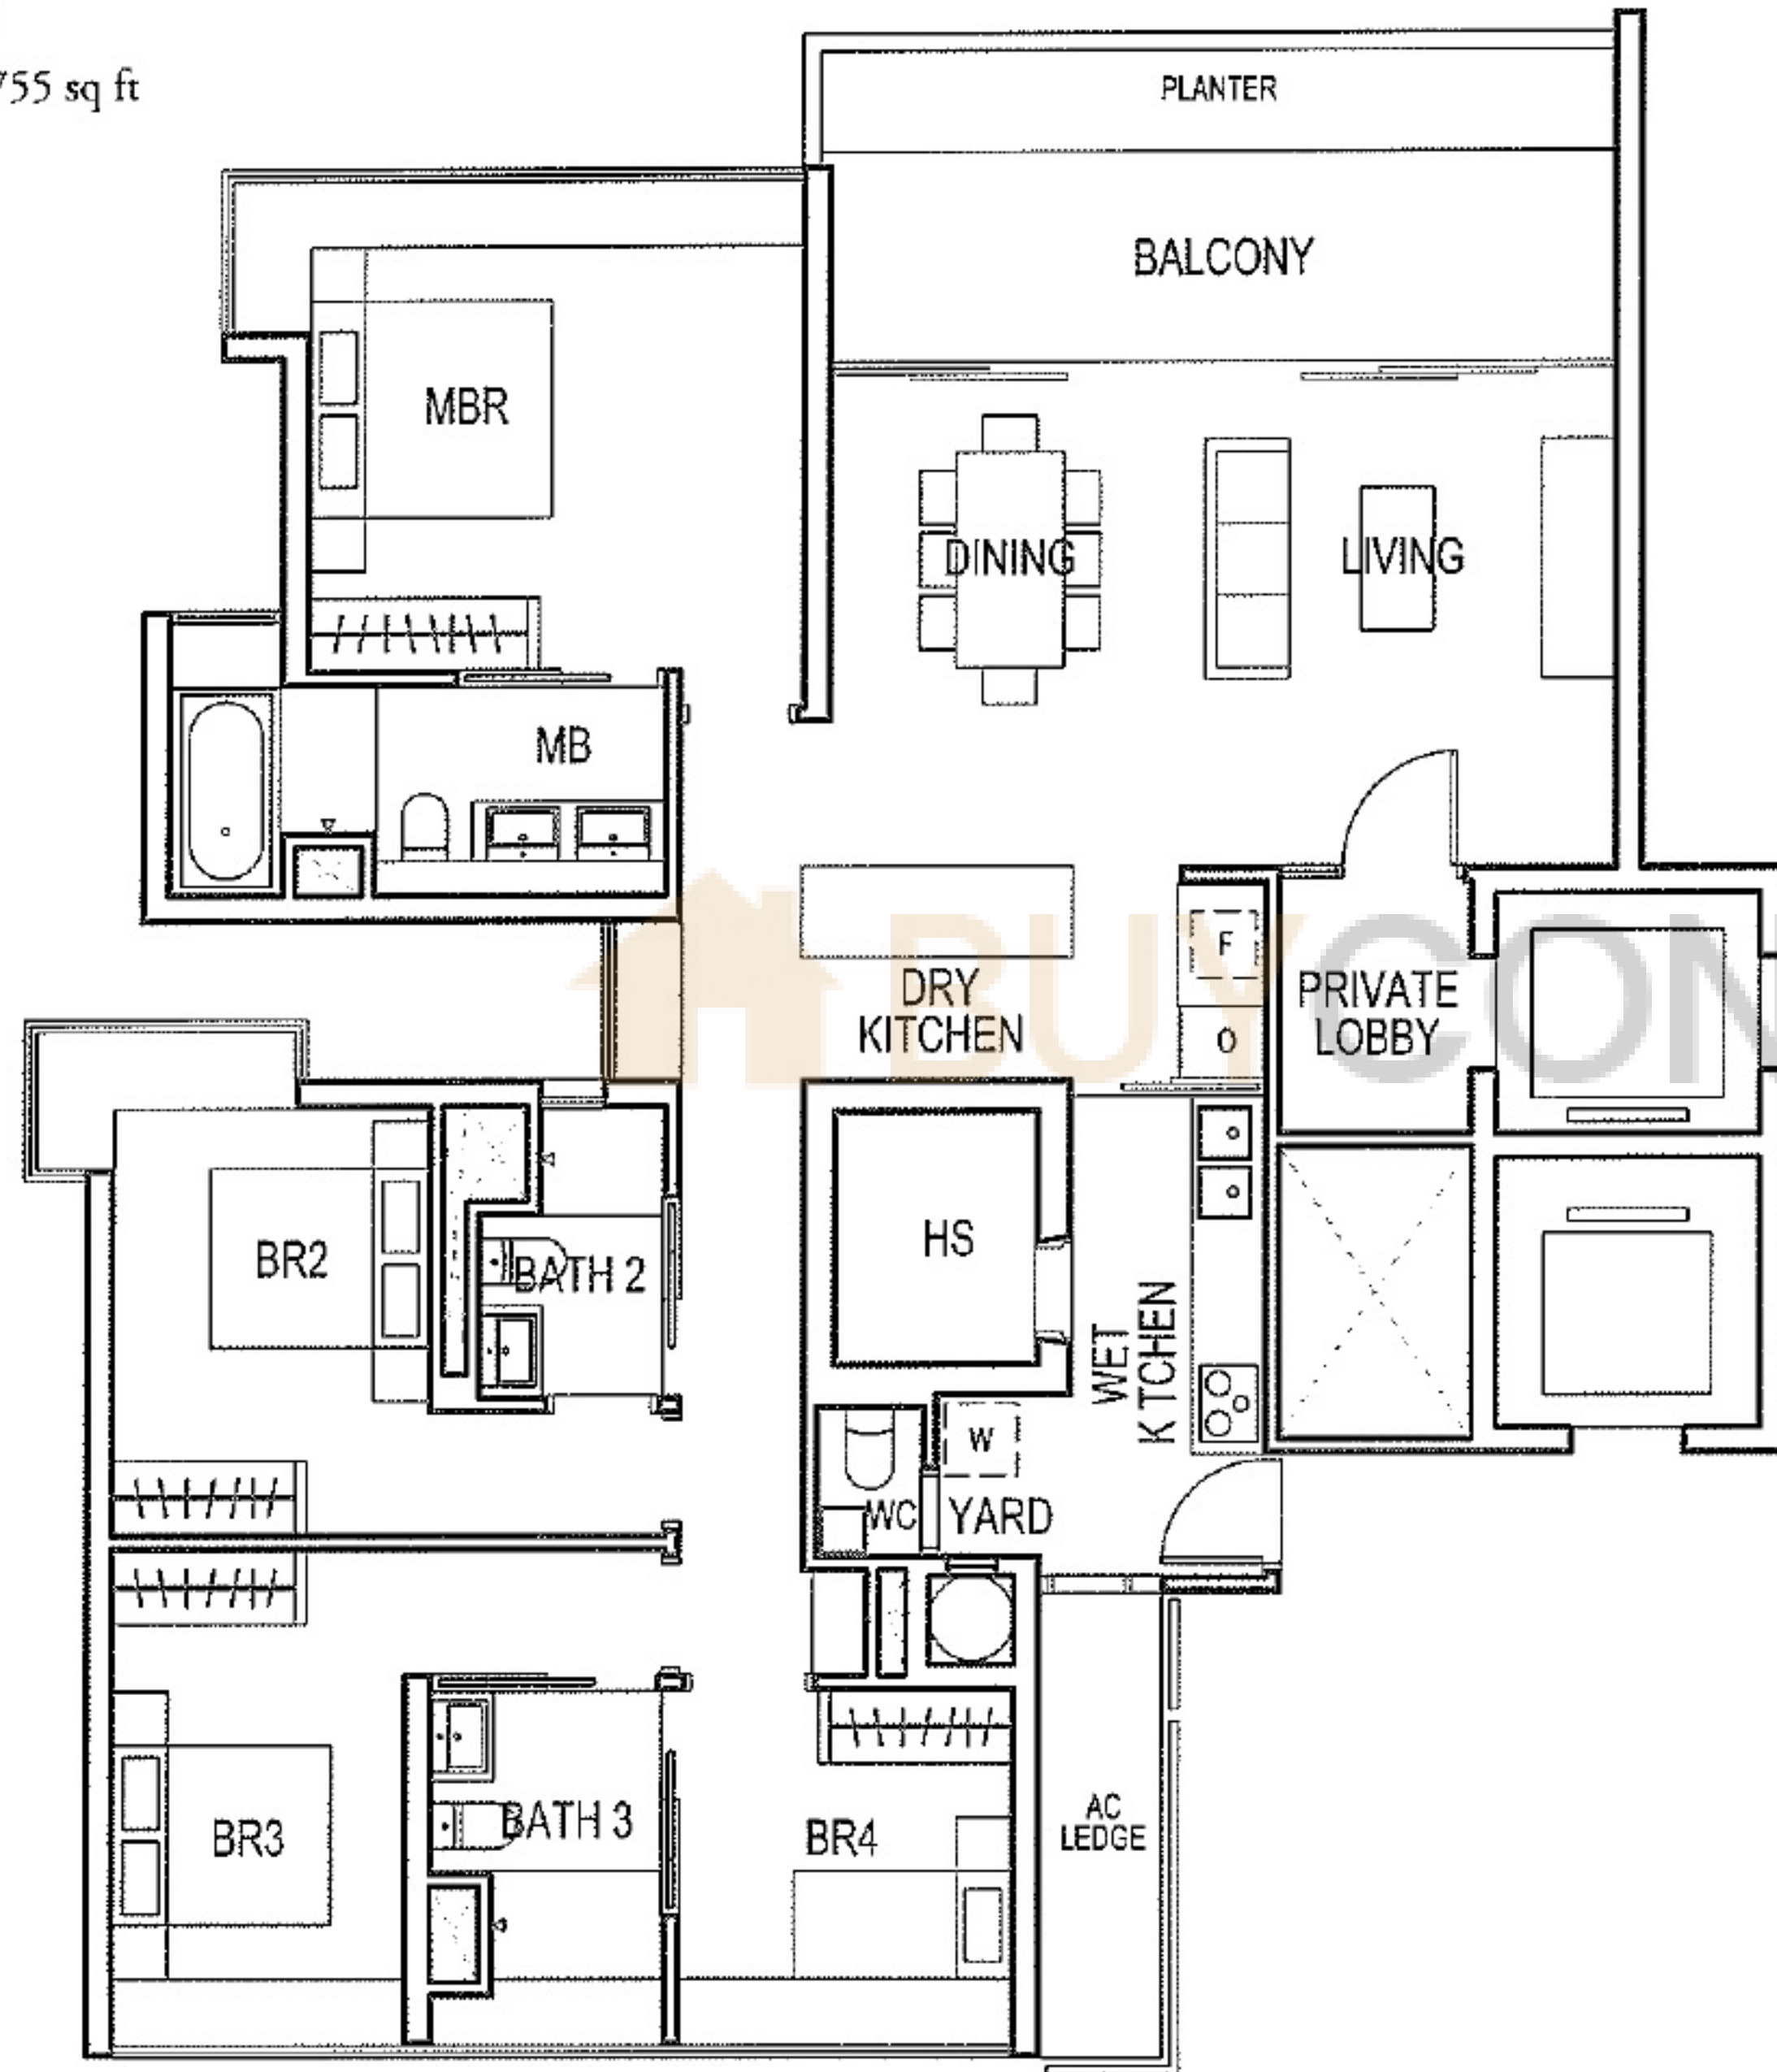

1 BEDROOM

TYPE A

47 sq m / 506 sq ft

Elliott
at the East Coast

- #02-25
- #03-25
- #02-24 (HANDED)
- #03-24 (HANDED)

All areas stated herein include PES, private pools, private lobbies, a/c ledges, planters, balconies, roof terraces, outdoor showers and voids where applicable. All areas and measurements stated herein are approximate and subject to adjustment on final survey.

TYPE D1

146 sq m / 1,572 sq ft

Eliot
at the East Coast

- #02-15
- #03-15
- #04-15
- #02-07 (HANDED)
- #03-07 (HANDED)
- #04-07 (HANDED)

All areas stated herein include PES, private pools, private lobbies, a/c ledges, planters, balconies, roof terraces, outdoor showers and voids where applicable. All areas and measurements stated herein are approximate and subject to adjustment on final survey.

4 BEDROOM

TYPE D2

161 sq m / 1,733 sq ft

Elliott
at the East Coast

- #02-08 #02-09 (HANDED)
- #03-08 #03-09 (HANDED)
- #04-08 #04-09 (HANDED)
- #02-10 #02-11 (HANDED)
- #03-10 #03-11 (HANDED)
- #04-10 #04-11 (HANDED)
- #02-12 #02-13 (HANDED)
- #03-12 #03-13 (HANDED)
- #04-12 #04-13 (HANDED)

4 BEDROOM

TYPE D3

163 sq m / 1,755 sq ft

Eliot
at the East Coast

- #02-22
- #03-22
- #04-22
- #02-23 (HANCED)
- #03-23 (HANCED)
- #04-23 (HANCED)

All areas stated herein include PES, private pools, private lobbies, a/c ledges, planters, balconies, roof terraces, outdoor showers and voids where applicable. All areas and measurements stated herein are approximate and subject to adjustment on final survey.