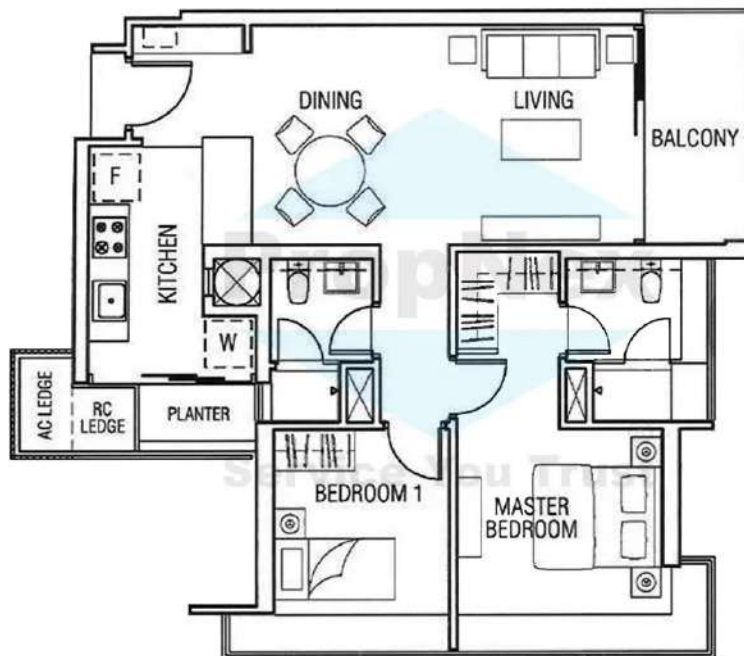

Type C1 & C2 2-bedroom

Unit 03-03 to 19-03
82 sq m / 883 sq ft