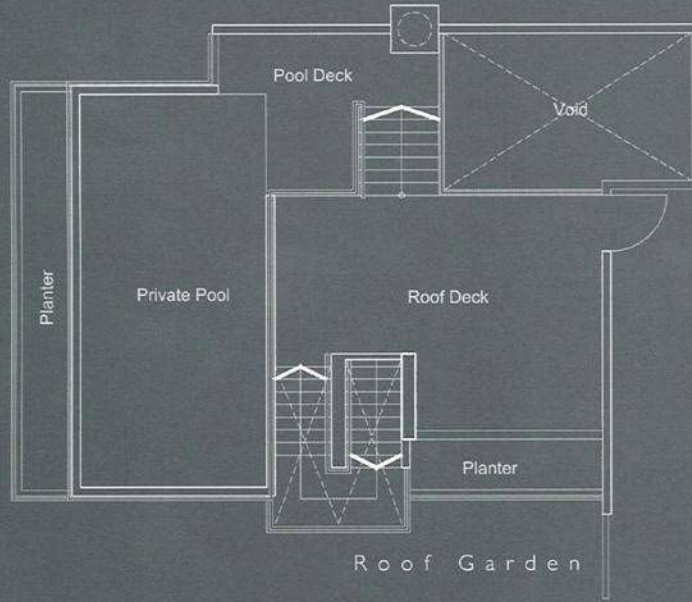

(All areas inclusive of strata void, a/c ledge, planter, bay windows, balcony, terrace & private pool / pool deck / stair case)

(All areas inclusive of strata void, a/c ledge, planter bay windows, balcony, terrace & private pool / pool deck / stair case)

(All areas inclusive of strata void, a/c ledge, planter, bay windows, balcony, terrace & private pool / pool deck / stair case)

Upper Penthouse

Lower Penthouse

(All areas inclusive of strata void, a/c ledge, planter, bay windows, balcony & stair case)

## TYPE C1

2-bedroom

84 sq m

904 sq ft

#03-03 to # 27-03

## TYPE C2

2-bedroom

93 sq m

1001 sq ft

#03-04 to # 27-04

(All areas inclusive of strata, void, a/c ledge, planter, bay windows & balcony)