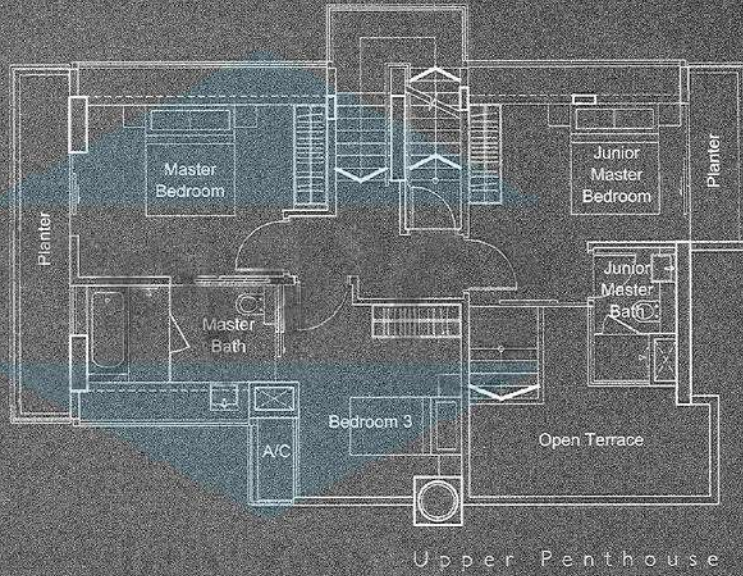

(All areas inclusive of strata void, a/c ledge, planter, bay windows, balcony, terrace & private pool / pool deck / stair case)

(All areas inclusive of strata void, a/c ledge, planter bay windows, balcony, terrace & private pool / pool deck / stair case)

(All areas inclusive of strata void, a/c ledge, planter, bay windows, balcony, terrace & private pool / pool deck / stair case)

Upper Penthouse

Lower Penthouse

(All areas inclusive of strata void, a/c ledge, planter, bay windows, balcony & stair case)

## TYPE C1

2-bedroom

84 sq m

904 sq ft

#03-03 to # 27-03

## TYPE A

3-bedroom

127 sq m

1367 sq ft

#03-01 to # 27-01