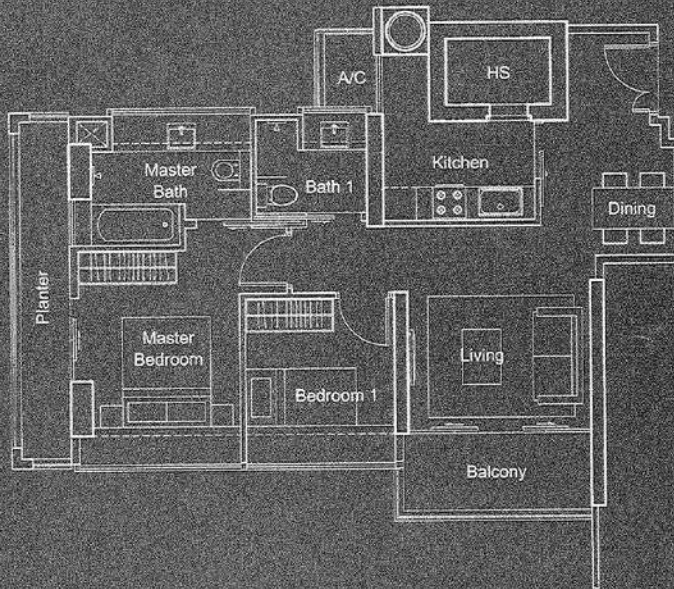

(All areas inclusive of strata void, a/c ledge, planter, bay windows, balcony, terrace & private pool / pool deck / stair case)

Upper Penthouse

Lower Penthouse

(All areas inclusive of strata void, a/c ledge, planter, bay windows, balcony & stair case)

## TYPE C1

2-bedroom

84 sq m

904 sq ft

#03-03 to # 27-03

## TYPE C2

2-bedroom

93 sq m

1001 sq ft

#03-04 to # 27-04

(All areas inclusive of strata, void, a/c ledge, planter, bay windows & balcony)

## TYPE A

3-bedroom

127 sq m

1367 sq ft

#03-01 to # 27-01