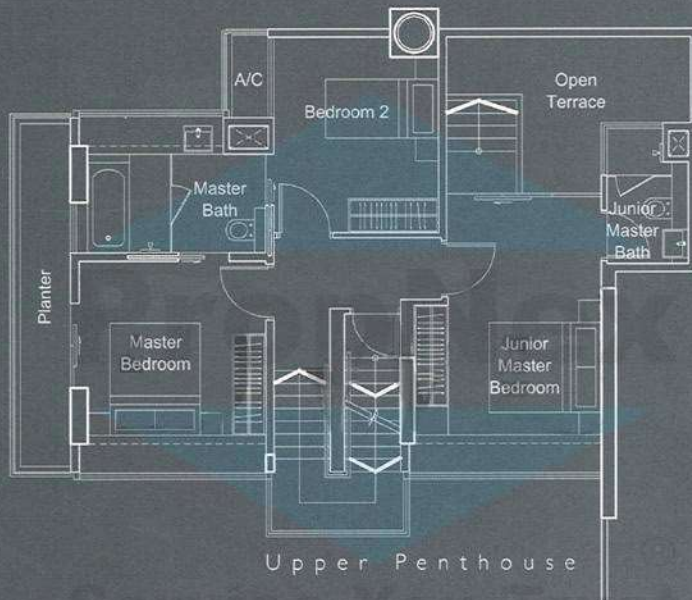

(All areas inclusive of strata void, a/c ledge, planter, bay windows, balcony, terrace & private pool / pool deck / stair case)

(All areas inclusive of strata void, a/c ledge, planter bay windows, balcony, terrace & private pool / pool deck / stair case)

(All areas inclusive of strata void, a/c ledge, planter, bay windows, balcony, terrace & private pool / pool deck / stair case)

Upper Penthouse

Lower Penthouse

(All areas inclusive of strata void, a/c ledge, planter, bay windows, balcony & stair case)

## TYPE C1

2-bedroom

84 sq m

904 sq ft

#03-03 to # 27-03

## TYPE A

3-bedroom

127 sq m

1367 sq ft

#03-01 to # 27-01