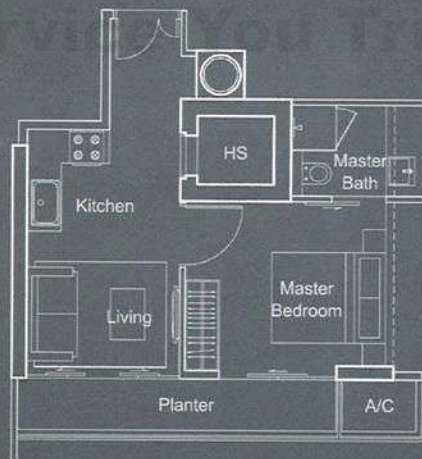

(All areas inclusive of strata void, a/c ledge, planter, bay windows, balcony, terrace & private pool / pool deck / stair case)

Upper Penthouse

Lower Penthouse

(All areas inclusive of strata void, a/c ledge, planter, bay windows, balcony & stair case)

## TYPE C2

2-bedroom

93 sq m

1001 sq ft

#03-04 to # 27-04

(All areas inclusive of strata, void, a/c ledge, planter, bay windows & balcony)

## TYPE A

3-bedroom

127 sq m

1367 sq ft

#03-01 to # 27-01

## TYPE B

1-bedroom

44 sq m

474 sq ft

#03-02 to # 27-02

(All areas inclusive of strata void, a/c ledge, planter, bay windows & balcony)