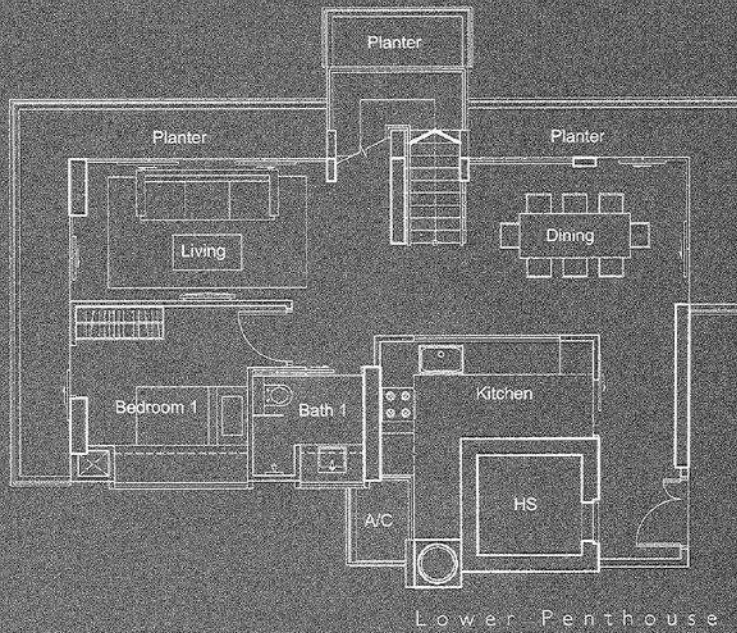

(All areas inclusive of strata void, a/c ledge, planter, bay windows, balcony, terrace & private pool / pool deck / stair case)

(All areas inclusive of strata void, a/c ledge, planter bay windows, balcony, terrace & private pool / pool deck / stair case)

(All areas inclusive of strata void, a/c ledge, planter, bay windows, balcony, terrace & private pool / pool deck / stair case)

Upper Penthouse

Lower Penthouse

(All areas inclusive of strata void, a/c ledge, planter, bay windows, balcony & stair case)

## TYPE C1

2-bedroom

84 sq m

904 sq ft

#03-03 to # 27-03

## TYPE A

3-bedroom

127 sq m

1367 sq ft

#03-01 to # 27-01