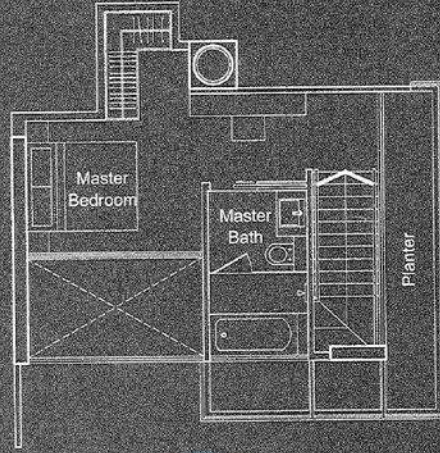

(All areas inclusive of strata void, a/c ledge, planter, bay windows, balcony, terrace & private pool / pool deck / stair case)

(All areas inclusive of strata void, a/c ledge, planter bay windows, balcony, terrace & private pool / pool deck / stair case)

(All areas inclusive of strata void, a/c ledge, planter, bay windows, balcony, terrace & private pool / pool deck / stair case)

Upper Penthouse

Lower Penthouse

(All areas inclusive of strata void, a/c ledge, planter, bay windows, balcony & stair case)

## TYPE C1

2-bedroom

84 sq m

904 sq ft

#03-03 to # 27-03

## TYPE A

3-bedroom

127 sq m

1367 sq ft

#03-01 to # 27-01