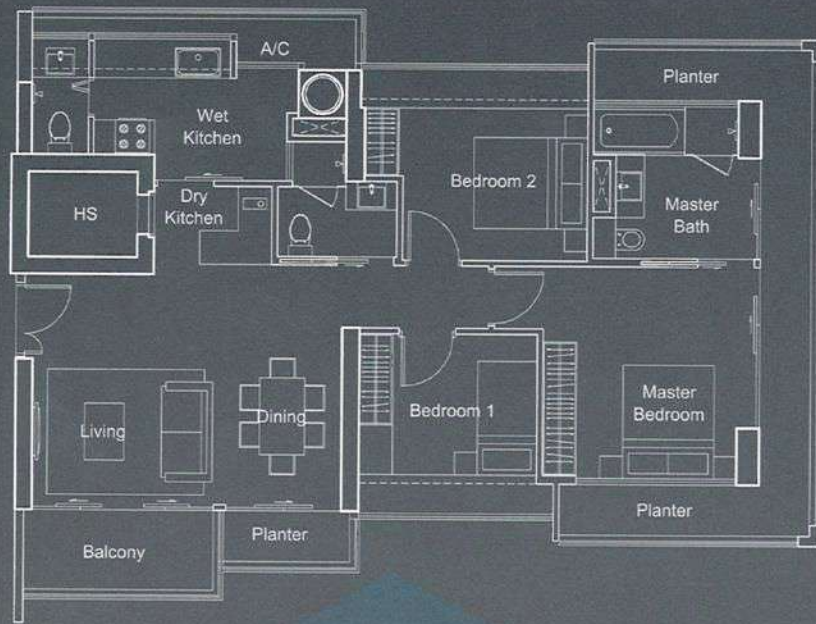

(All areas inclusive of strata void, a/c ledge, planter, bay windows, balcony, terrace & private pool / pool deck / stair case)

Upper Penthouse

Lower Penthouse

(All areas inclusive of strata void, a/c ledge, planter, bay windows, balcony & stair case)

## TYPE C2

2-bedroom

93 sq m

1001 sq ft

#03-04 to # 27-04

(All areas inclusive of strata, void, a/c ledge, planter, bay windows & balcony)

## TYPE A

3-bedroom

127 sq m

1367 sq ft

#03-01 to # 27-01

## TYPE B

1-bedroom

44 sq m

474 sq ft

#03-02 to # 27-02

(All areas inclusive of strata void, a/c ledge, planter, bay windows & balcony)