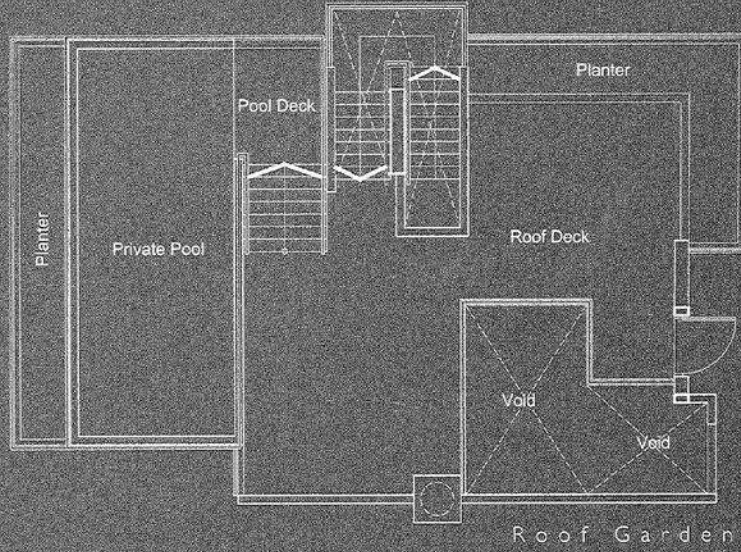

(All areas inclusive of strata void, a/c ledge, planter, bay windows, balcony, terrace & private pool / pool deck / stair case)

(All areas inclusive of strata void, a/c ledge, planter bay windows, balcony, terrace & private pool / pool deck / stair case)

(All areas inclusive of strata void, a/c ledge, planter, bay windows, balcony, terrace & private pool / pool deck / stair case)

Upper Penthouse

Lower Penthouse

(All areas inclusive of strata void, a/c ledge, planter, bay windows, balcony & stair case)

## TYPE C1

2-bedroom

84 sq m

904 sq ft

#03-03 to # 27-03

## TYPE A

3-bedroom

127 sq m

1367 sq ft

#03-01 to # 27-01