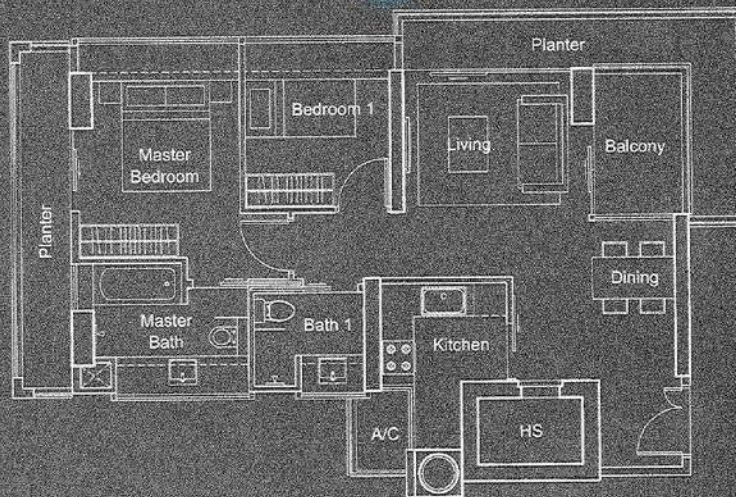

(All areas inclusive of strata void, a/c ledge, planter, bay windows, balcony, terrace & private pool / pool deck / stair case)

Upper Penthouse

Lower Penthouse

(All areas inclusive of strata void, a/c ledge, planter, bay windows, balcony & stair case)

## TYPE C1

2-bedroom

84 sq m

904 sq ft

#03-03 to # 27-03

## TYPE C2

2-bedroom

93 sq m

1001 sq ft

#03-04 to # 27-04

(All areas inclusive of strata, void, a/c ledge, planter, bay windows & balcony)

## TYPE A

3-bedroom

127 sq m

1367 sq ft

#03-01 to # 27-01