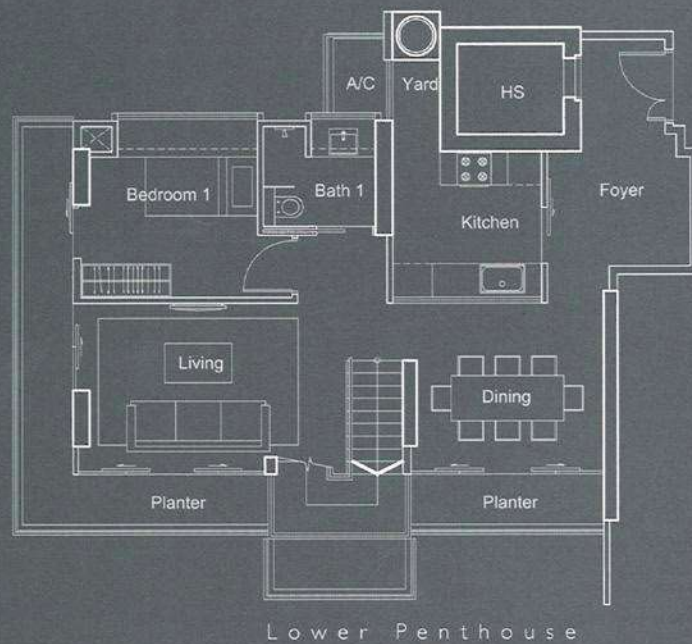

(All areas inclusive of strata void, a/c ledge, planter, bay windows, balcony, terrace & private pool / pool deck / stair case)

(All areas inclusive of strata void, a/c ledge, planter bay windows, balcony, terrace & private pool / pool deck / stair case)

(All areas inclusive of strata void, a/c ledge, planter, bay windows, balcony, terrace & private pool / pool deck / stair case)

Upper Penthouse

Lower Penthouse

(All areas inclusive of strata void, a/c ledge, planter, bay windows, balcony & stair case)

## TYPE C1

2-bedroom

84 sq m

904 sq ft

#03-03 to # 27-03

## TYPE A

3-bedroom

127 sq m

1367 sq ft

#03-01 to # 27-01