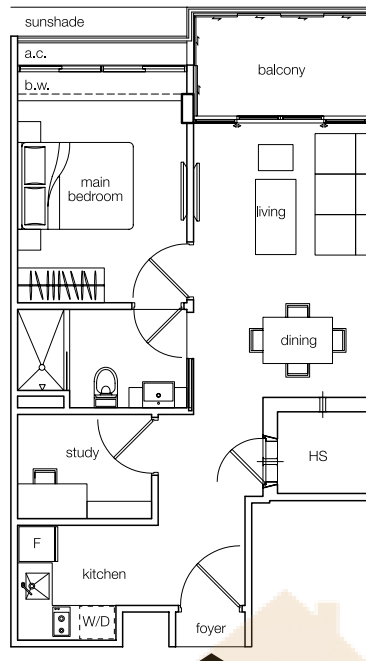

#02-06
#03-06
#04-06

Type G

Option A
1 bdrm
Option B
1+1 bdrm

58 sq m
#02-07
#03-07
#04-07

Option A - 1 bdrm

Option B - 1+1 bdrm

Type H

2 bdrm
90 sq m

#02-08
#03-08
#04-08

BUYCONDO.SG

Type J

1+1 bdrm

62 sq m

#02-09
#03-09
#04-09

Type K

1 bdrm

54 sq m

#02-10
#03-10
#04-10

BUYCONDO.sg

P E N T H O U S E S

enjoy the exclusivity of your private pool

Artist's Impression Only

PH A

3+1 bdrm

165 sq m

#05-01

private pool

PH B

Option A
2 bdrm

Option B
2+1 bdrm

99 sq m

#05-02