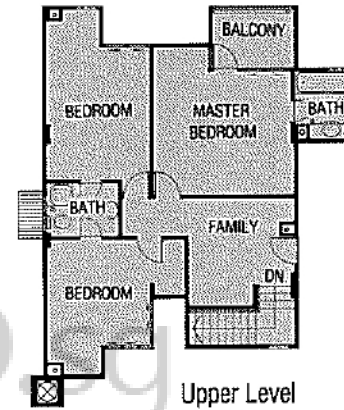

TYPE F1

Approx. 115 sq. metres

TYPE F1A

Approx. 155 sq. metres

TYPE F2

Approx. 127 sq. metres

TYPE F3

Approx. 153 sq. metres

Lower Level

Upper Level

TYPE PF4

Approx. 319 sq. metres

Lower Level

Upper Level

TYPE M1

Maisonettes
Approx. 243 sq. metres

Lower Level

Upper Level

TYPE M2

Maisonettes
Approx. 188 sq. metres

TYPE M3

Maisonettes

Approx. 243 sq. metres

TYPE M4

Maisonettes

Approx. 188 sq. metres