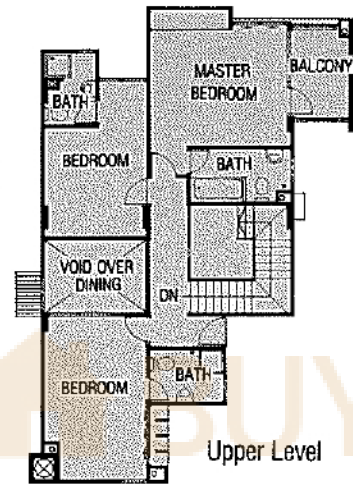

TYPE F1

Approx. 115 sq. metres

TYPE F1A

Approx. 155 sq. metres

TYPE F2

Approx. 127 sq. metres

TYPE F3

Approx. 153 sq. metres

Lower Level

Upper Level

TYPE PF4

Approx. 319 sq. metres

Lower Level

Upper Level

TYPE M1

Maisonettes
Approx. 243 sq. metres

Lower Level

Upper Level

TYPE M2

Maisonettes
Approx. 188 sq. metres

TYPE M3

Maisonettes

Approx. 243 sq. metres

TYPE M4

Maisonettes

Approx. 188 sq. metres