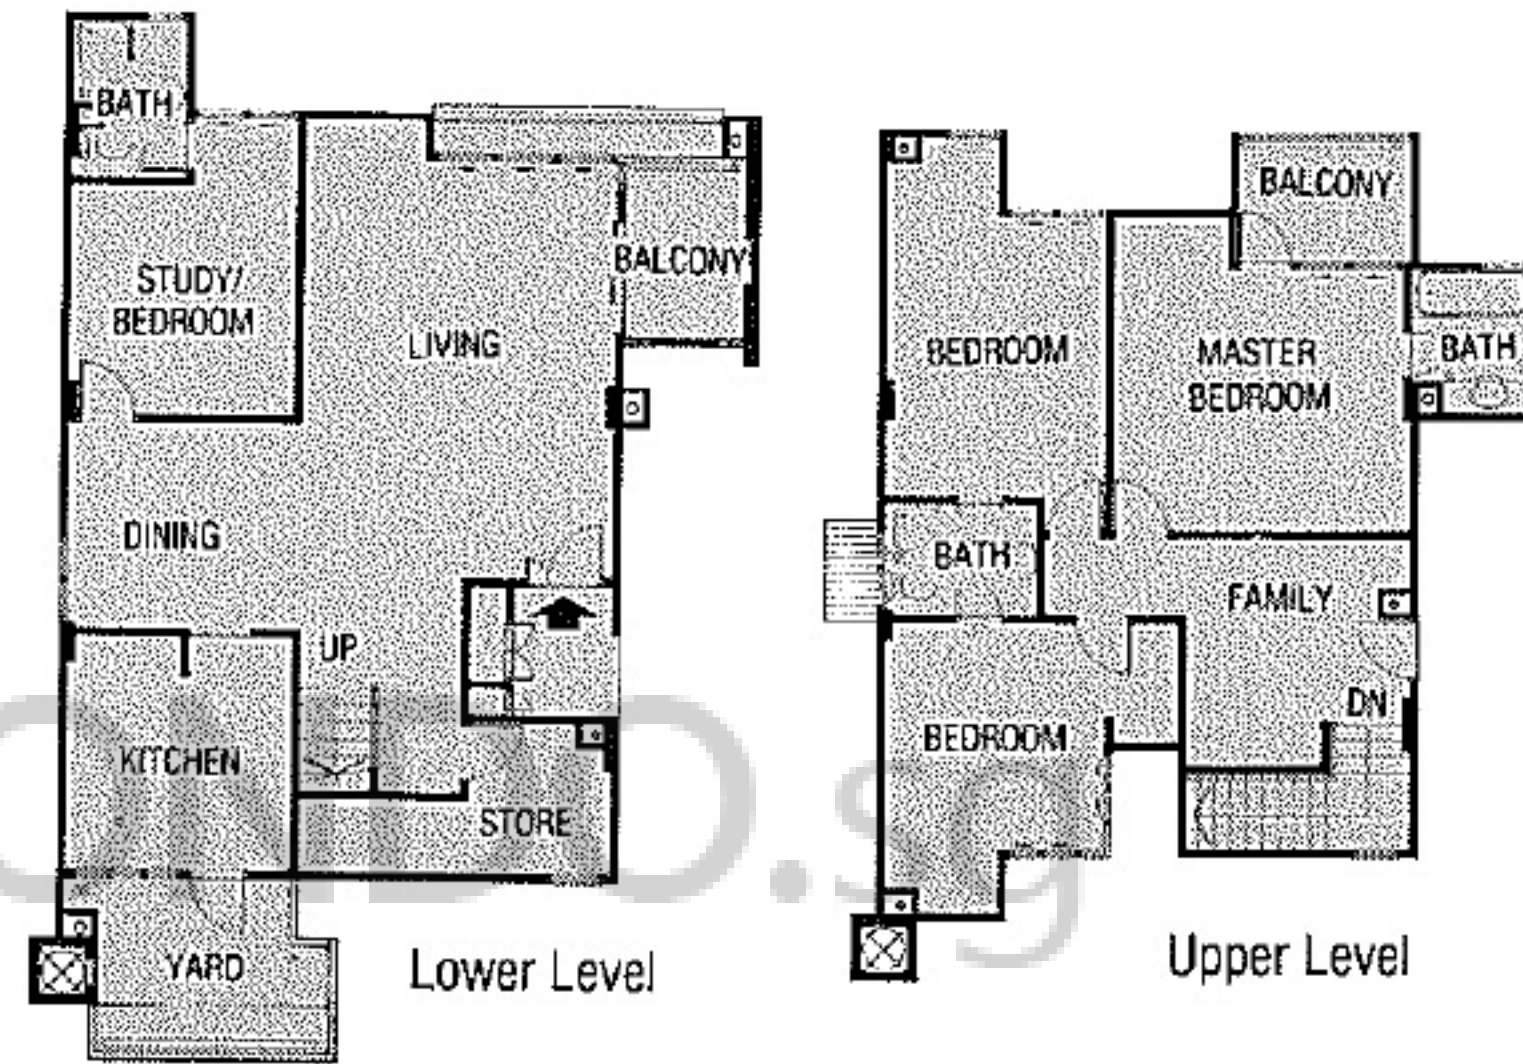

Lower Level

Upper Level

TYPE PF4

Approx. 319 sq. metres

Lower Level

Upper Level

TYPE M1

Maisonettes
Approx. 243 sq. metres

Lower Level

Upper Level

TYPE M2

Maisonettes
Approx. 188 sq. metres

TYPE M3

Maisonettes

Approx. 243 sq. metres

TYPE M4

Maisonettes

Approx. 188 sq. metres