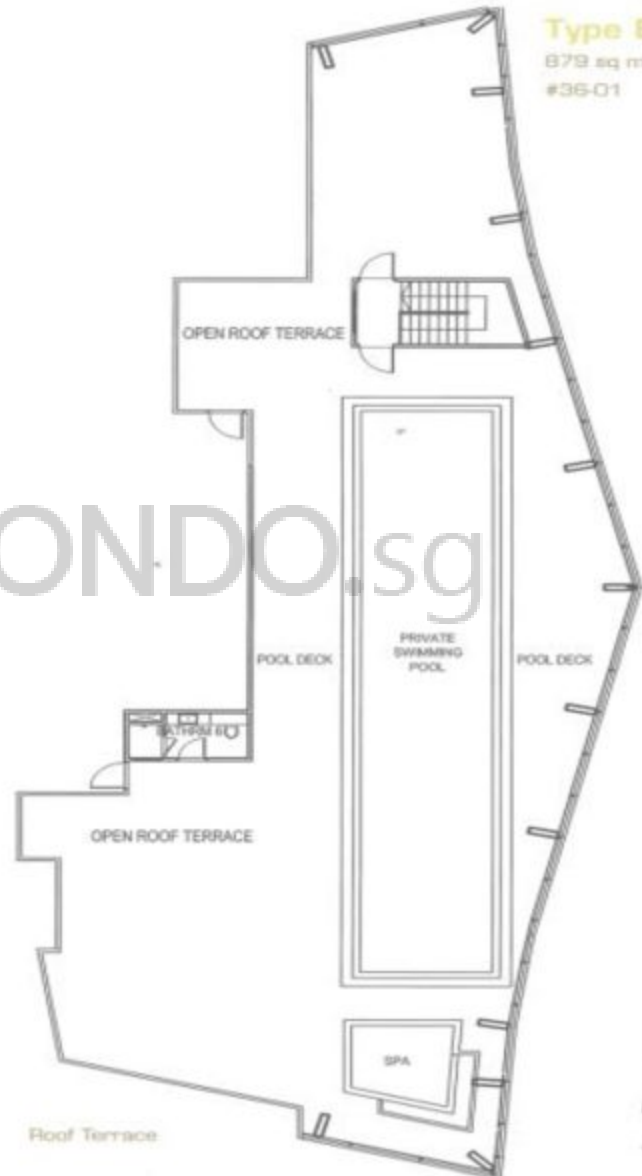

Floor Plan

Type B2

241 sqm / 2,594 sqft

#25-01

#27-01

#29-01

#33-01

Floor Plan

Type C1a

249 sqm / 2,680 sqft

#18-02

#20-02

#24-02

#26-02

#30-02

#32-02

Penthouse Floor Plan

Type D

561 sqm / 6,039 sqft

#20-03

Penthouse Floor Plan

Type D 1st Upper

Type D 2nd Upper

Penthouse Floor Plan

Type E2

879 sq m / 9,462 sq ft

#36-01

BUYCONDO.sg