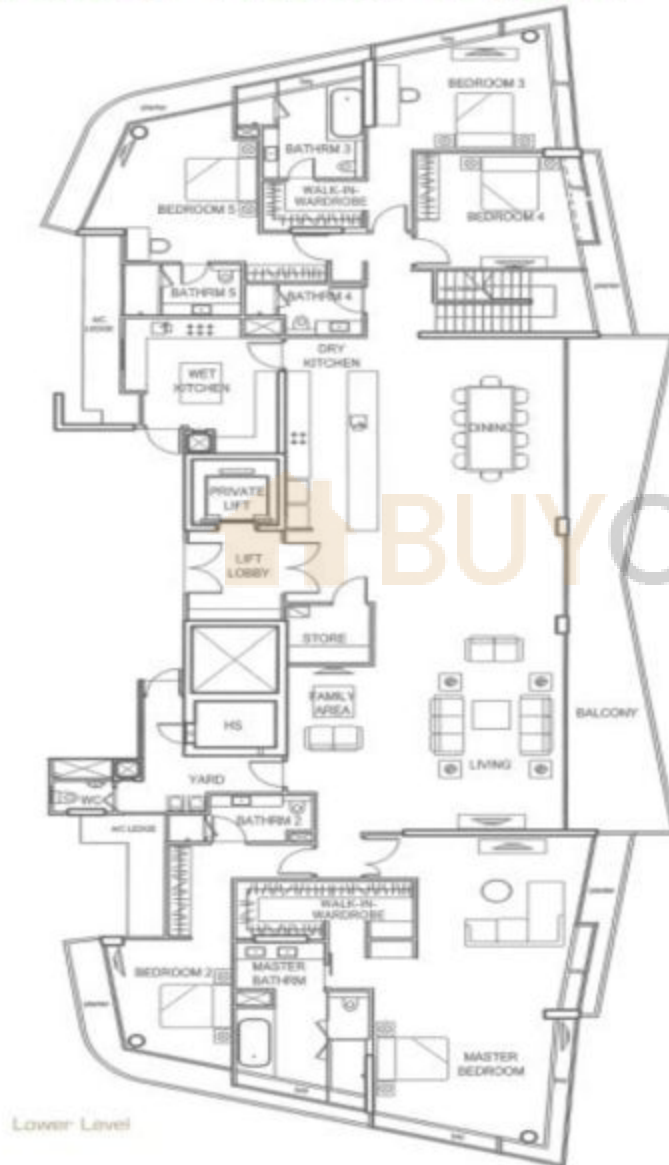

Floor Plan

Type B2

241 sqm / 2,594 sqft

#25-01

#27-01

#29-01

#33-01

Floor Plan

Type C1a

249 sqm / 2,680 sqft

#18-02

#20-02

#24-02

#26-02

#30-02

#32-02

Penthouse Floor Plan

Type D

561 sqm / 6,039 sqft

#20-03

Penthouse Floor Plan

Type D 1st Upper

Type D 2nd Upper

Penthouse Floor Plan

Type E2

879 sq m / 9,462 sq ft

#36-01

BUYCONDO.sg