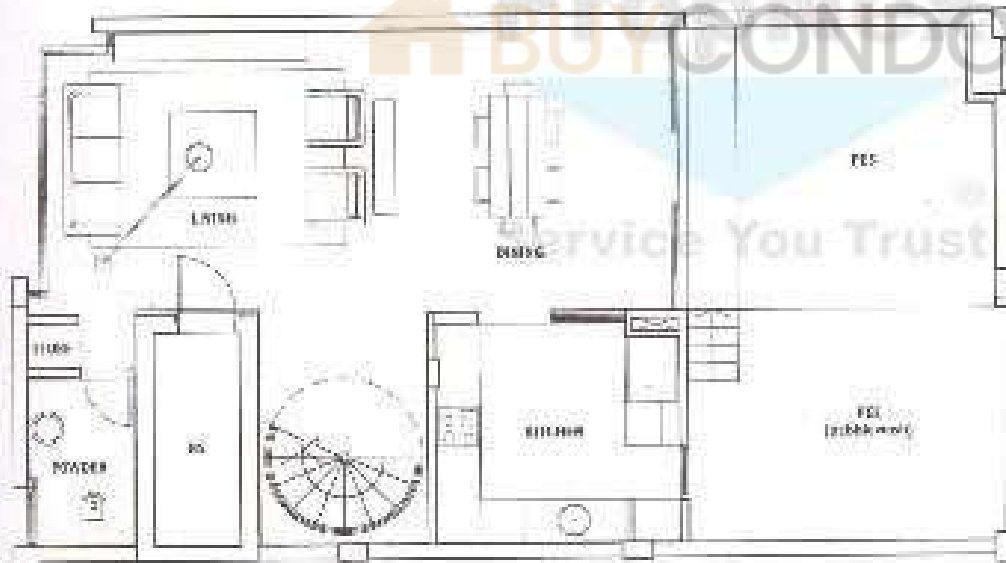

Upper Floor Plan

Service You Trust

Lower Floor Plan

Upper Floor Plan

 BUYCONDO.sg

Lower Floor Plan

Upper Floor Plan

Lower Floor Plan

BUY CONDO.sg Type-B1a

#01-05
 approx. 2,519 sq.ft
 (incl. 355 sq.ft PES & 635 sq.ft RT)