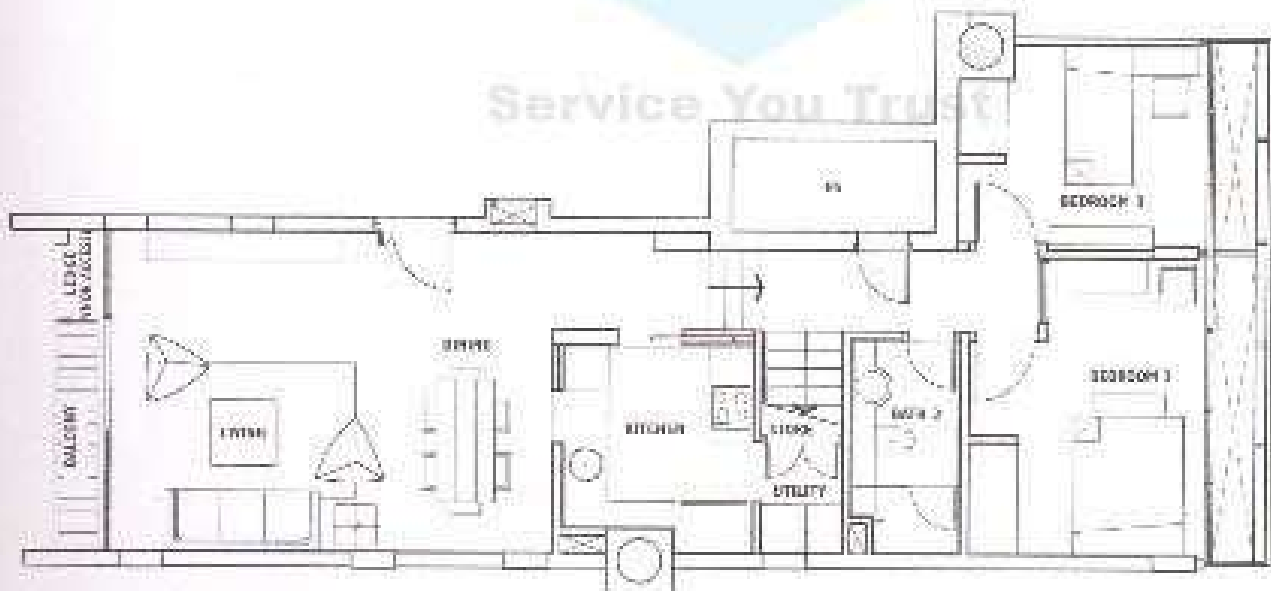

Upper Floor Plan

Service You Trust

Lower Floor Plan

Upper Floor Plan

 BUYCONDO.sg

Lower Floor Plan

Upper Floor Plan

Lower Floor Plan

BUY CONDO.sg Type-B1a

#01-05
 approx. 2,519 sq.ft
 (incl. 355 sq.ft PES & 635 sq.ft RT)