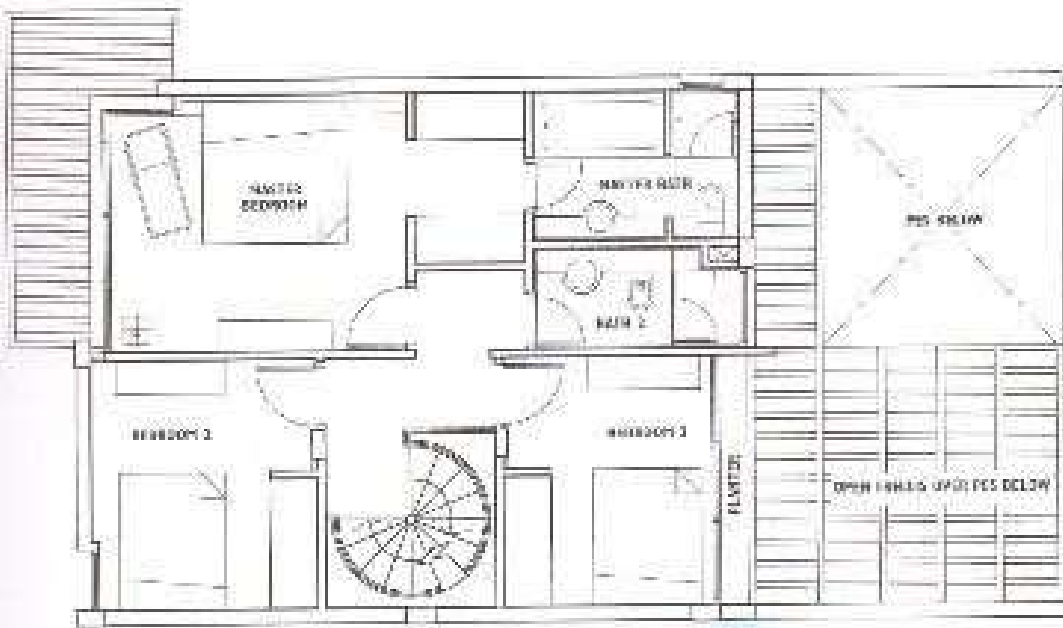

Upper Floor Plan

Service You Trust

Lower Floor Plan

Upper Floor Plan

 BUYCONDO.sg

Lower Floor Plan

Upper Floor Plan

Lower Floor Plan

BUY CONDO.sg Type-B1a

#01-05
 approx. 2,519 sq.ft
 (incl. 355 sq.ft PES & 635 sq.ft RT)