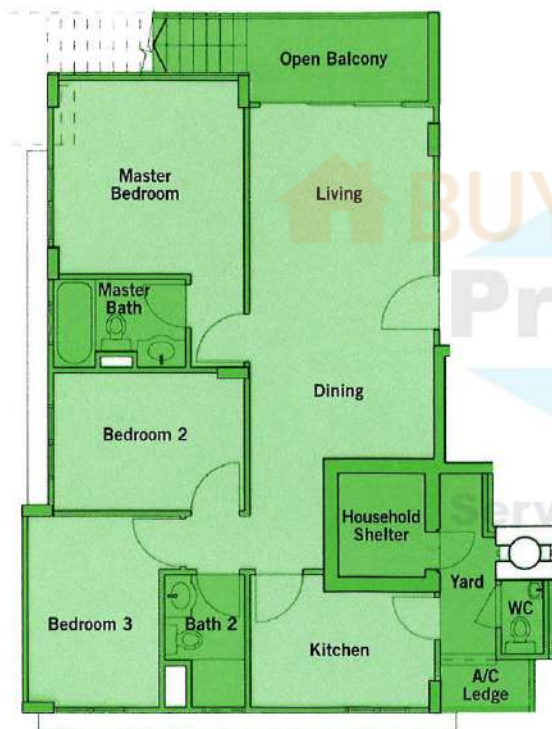

TYPE A2

4TH STOREY

UNIT NO : #04-01
AREA SIZE : 163 sqm

TYPE A2

ATTIC STOREY