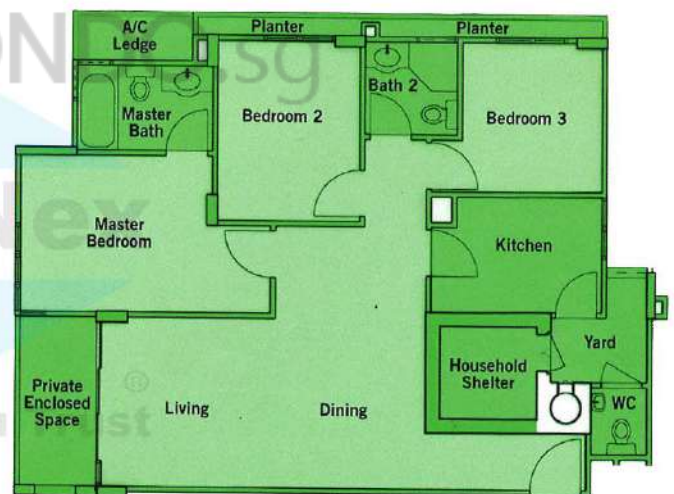

TYPE C

1ST STOREY

UNIT NO : #01-02
AREA SIZE : 106 sqm

TYPE C (MIRROR)

1ST STOREY

UNIT NO : #01-05
AREA SIZE : 106 sqm