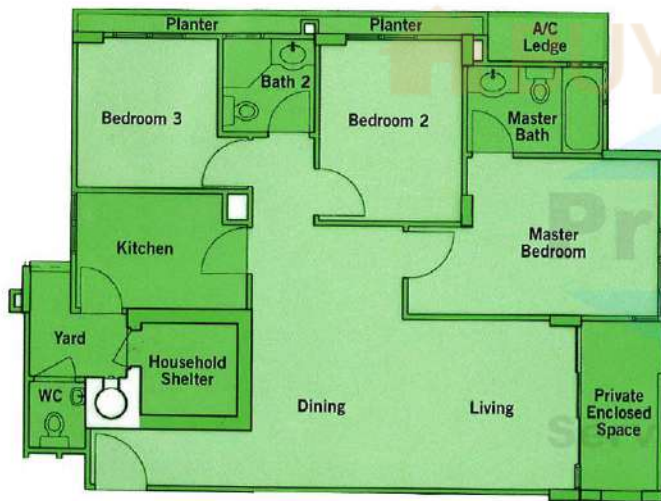

TYPE C

1ST STOREY

UNIT NO : #01-02
AREA SIZE : 106 sqm

TYPE C (MIRROR)

1ST STOREY

UNIT NO : #01-05
AREA SIZE : 106 sqm