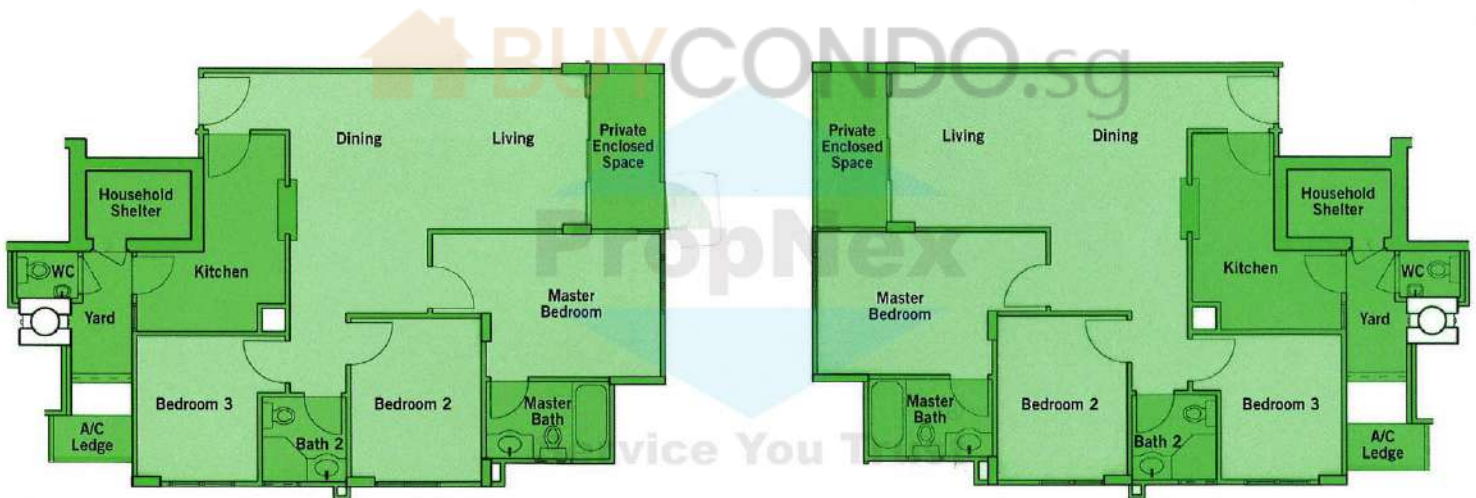

TYPE B

1ST STOREY

UNIT NO : #01-03
AREA SIZE : 103 sqm

TYPE B (MIRROR)

1ST STOREY

UNIT NO : #01-04
AREA SIZE : 103 sqm