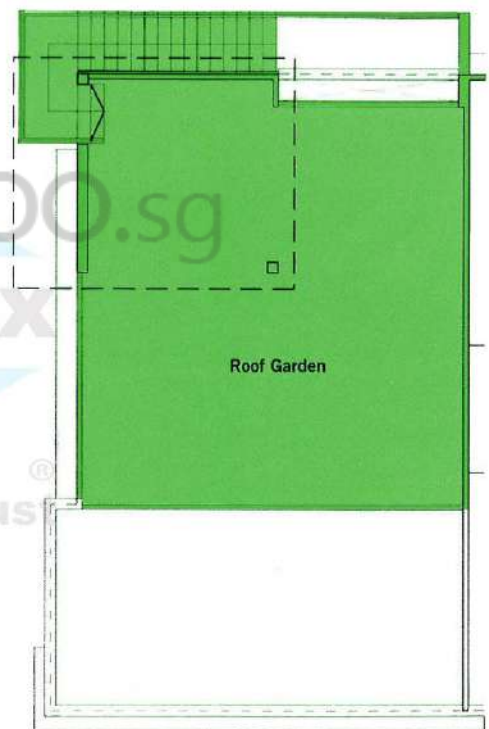

TYPE A2

4TH STOREY

UNIT NO : #04-01
AREA SIZE : 163 sqm

TYPE A2

ATTIC STOREY