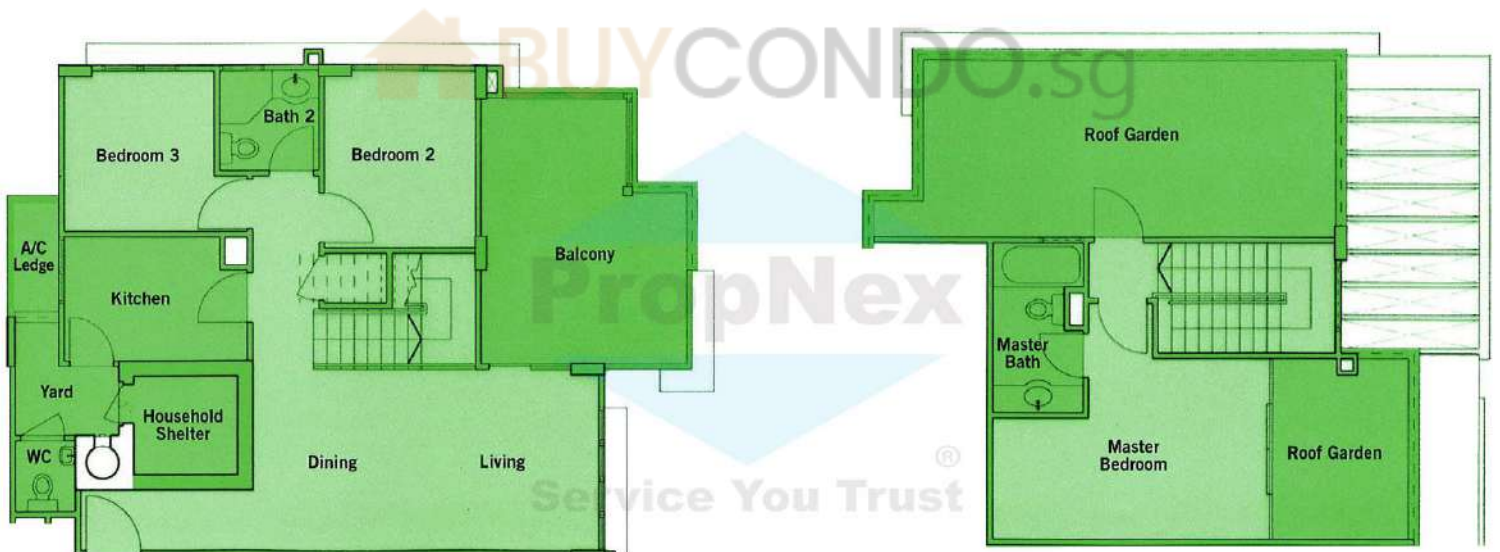

TYPE C2

4TH STOREY

UNIT NO : #04-02
AREA SIZE : 163 sqm

TYPE C2

ATTIC STOREY