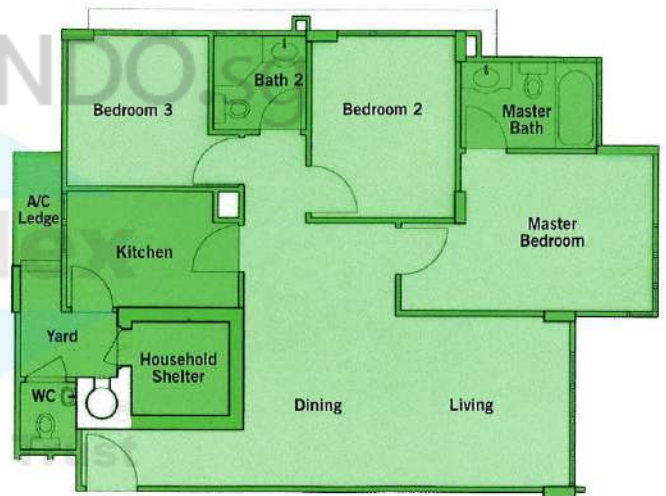

# TYPE C1

2ND & 3RD STOREY

UNIT NO : #02-02 | #03-02  
AREA SIZE : 96 sqm | 96 sqm

# TYPE C1 (MIRROR)

2ND & 3RD STOREY

UNIT NO : #02-05 | #03-05  
AREA SIZE : 96 sqm | 96 sqm