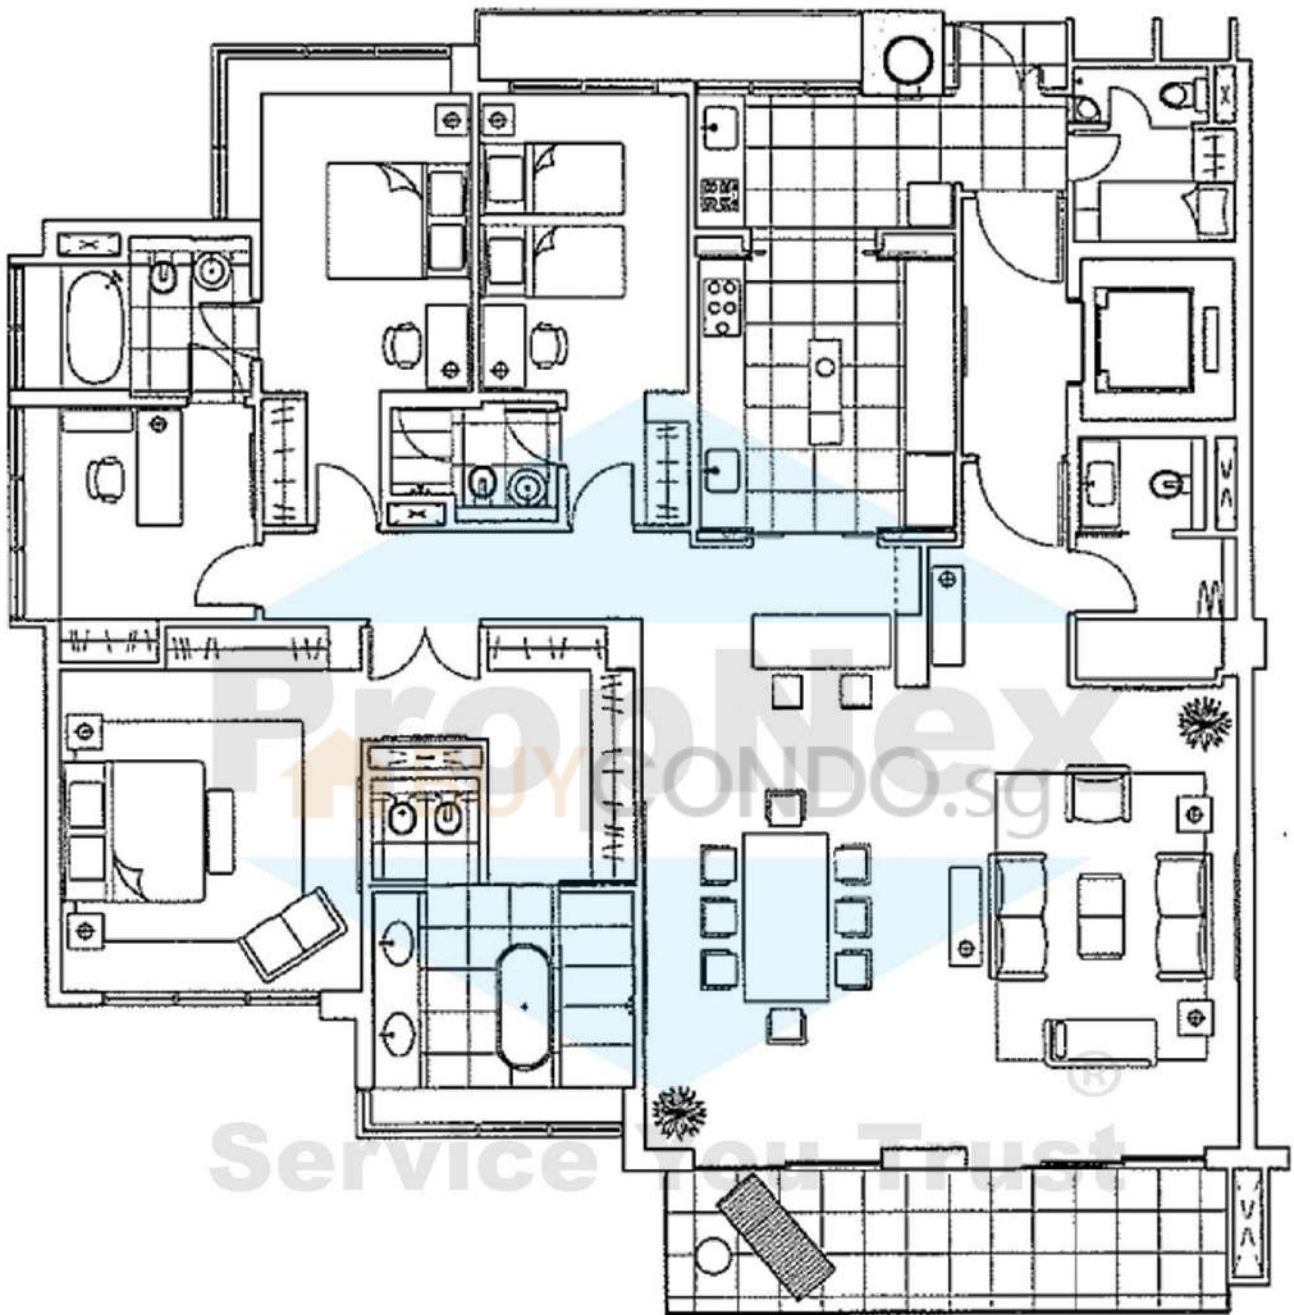

Type C

Approx. Floor Area: 2,486 sq ft

apartment type **B** (2,583 sq ft)

**B** 1 (2,669 sq ft)

apartment type **A**