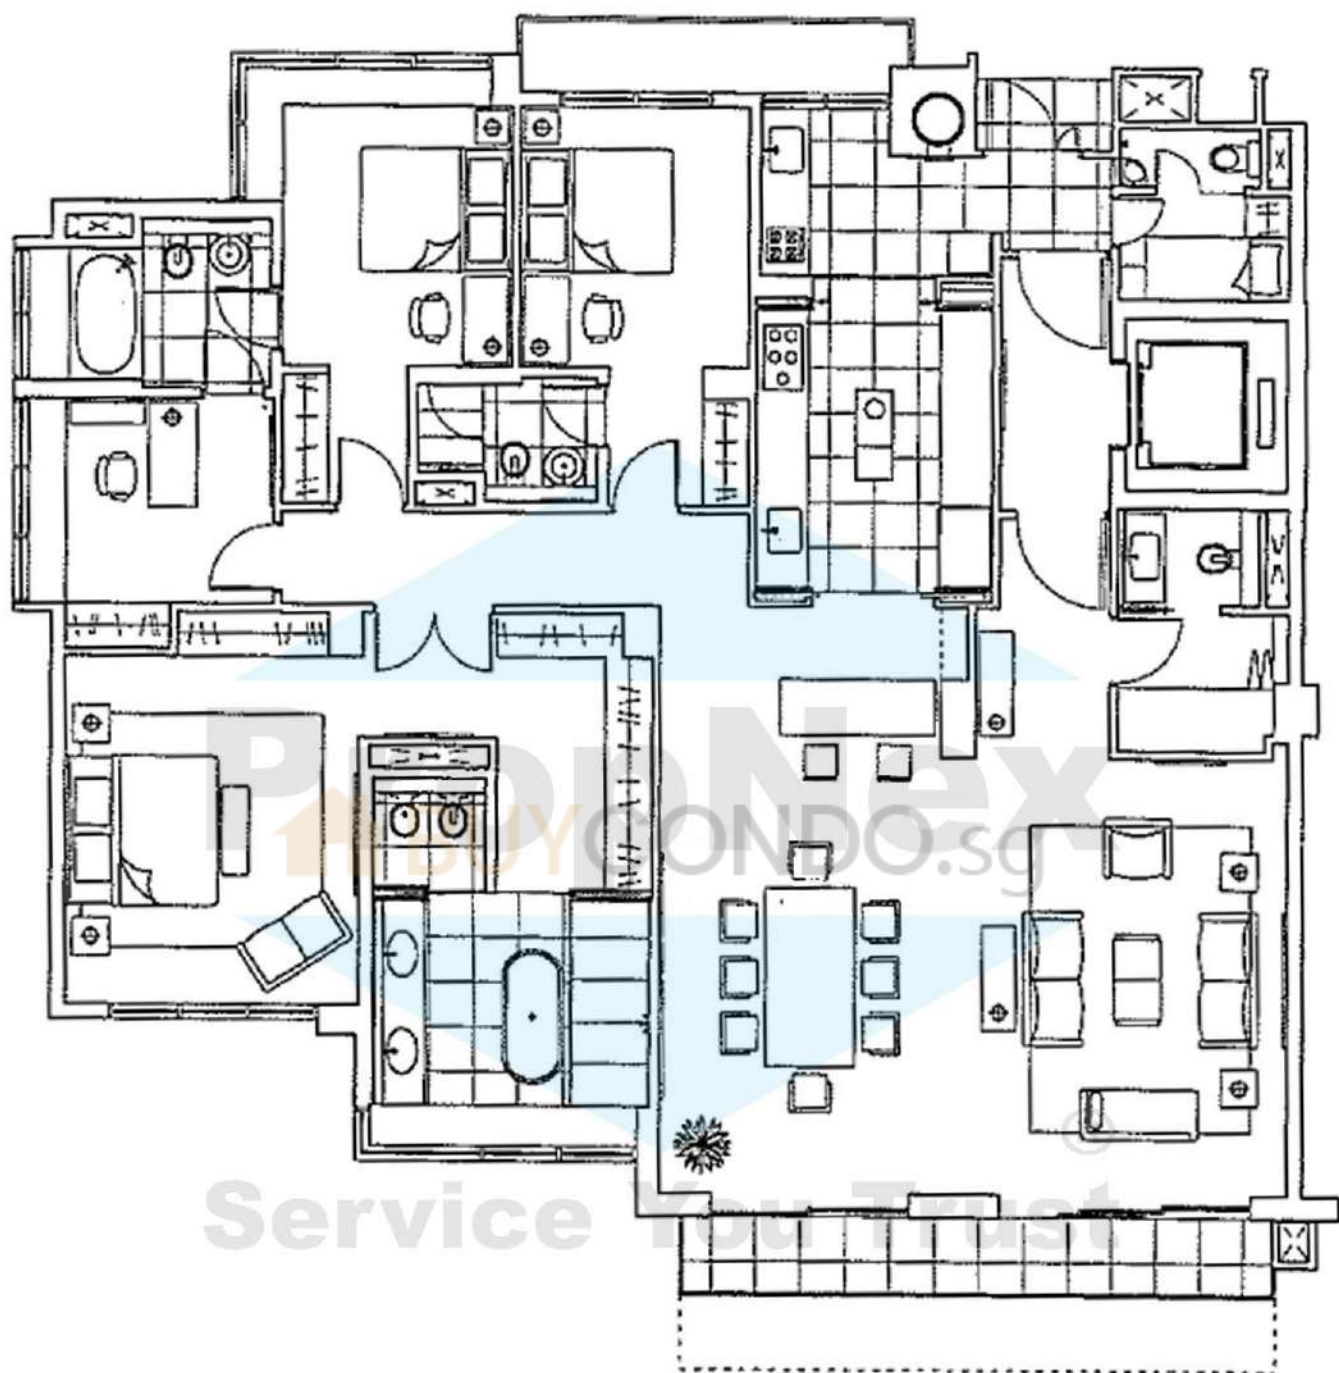

Type C

Approx. Floor Area: 2,486 sq ft

apartment type **B** (2,583 sq ft)

**B** 1 (2,669 sq ft)

apartment type **A**