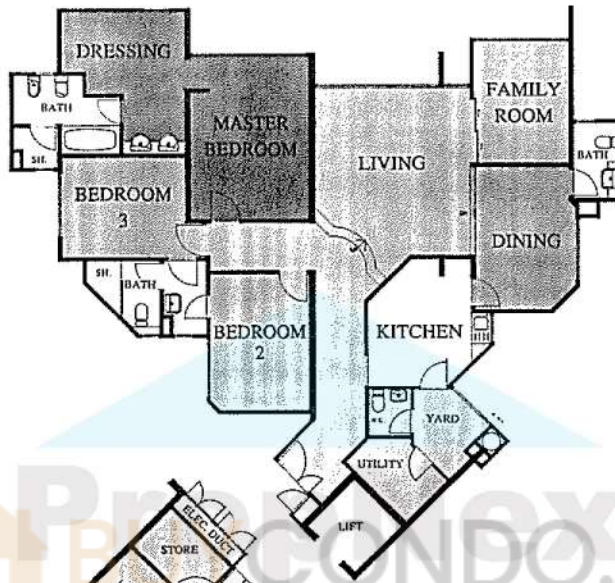

TYPE C
 181m²
 1948sq. ft.

Artist's Impression of bedroom.

TYPE C1
 185m²
 1991sq. ft.

FLOOR PLANS

Artist's Impression of living room.

OpNex
CONDOSG
Service