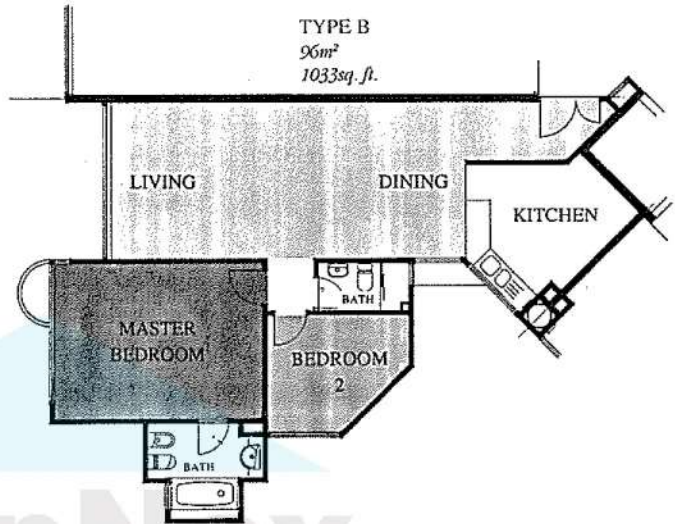

TYPE C
 181m²
 1948sq. ft.

Artist's Impression of bedroom.

TYPE C1
 185m²
 1991sq. ft.

FLOOR PLANS

Artist's Impression of living room.

OpNex
CONDOSG
Service