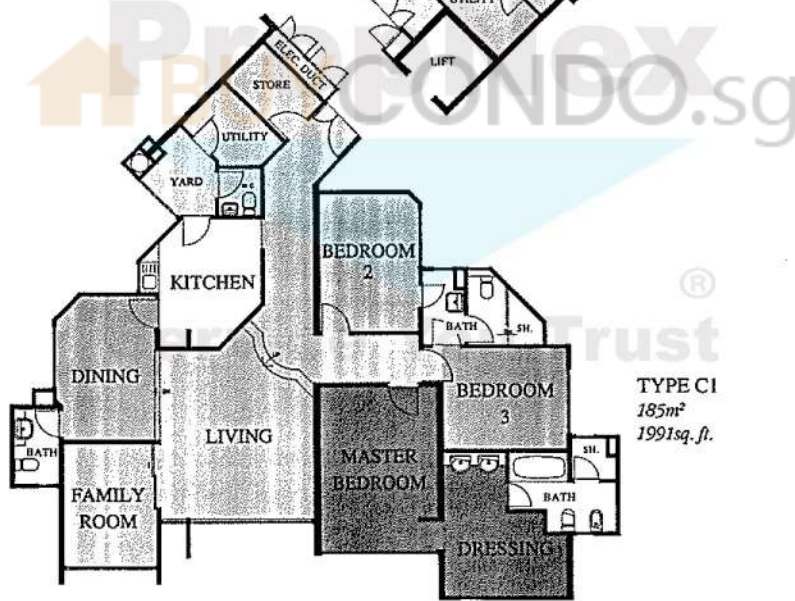

TYPE C
 181m²
 1948sq. ft.

Artist's Impression of bedroom.

TYPE C1
 185m²
 1991sq. ft.

FLOOR PLANS

Artist's Impression of living room.

OpNex
CONDOSG
Service