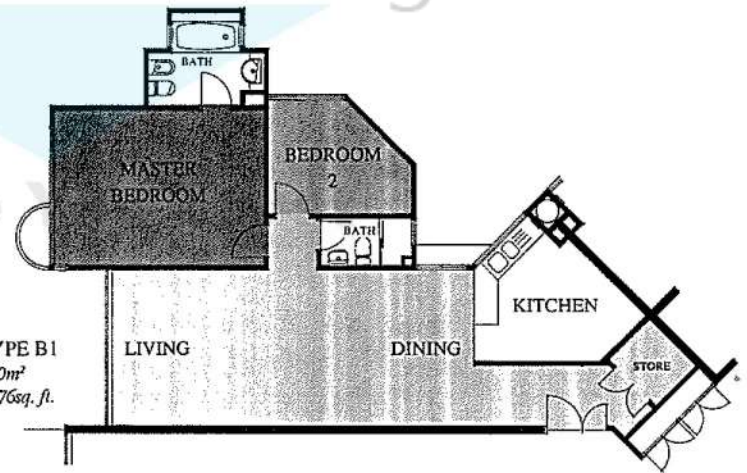

TYPE C
 181m²
 1948sq. ft.

Artist's Impression of bedroom.

TYPE C1
 185m²
 1991sq. ft.

FLOOR PLANS

Artist's Impression of living room.

OpNex
CONDOSG
Service