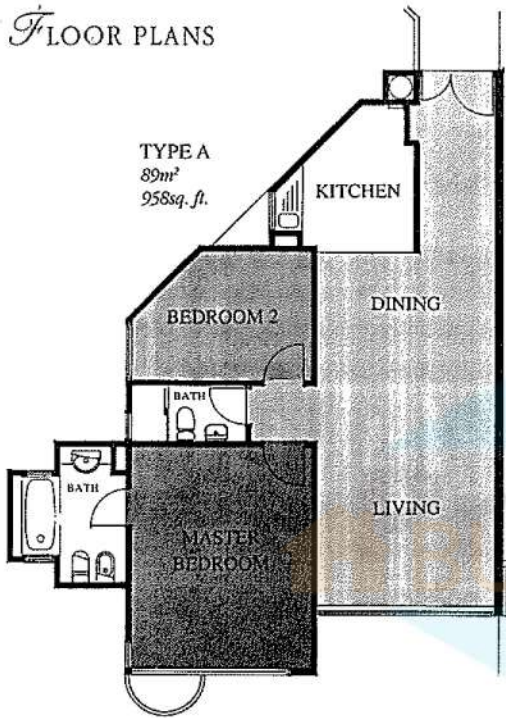

TYPE C
 181m²
 1948sq. ft.

Artist's Impression of bedroom.

TYPE C1
 185m²
 1991sq. ft.

FLOOR PLANS

Artist's Impression of living room.

OpNex
CONDOSG
Service