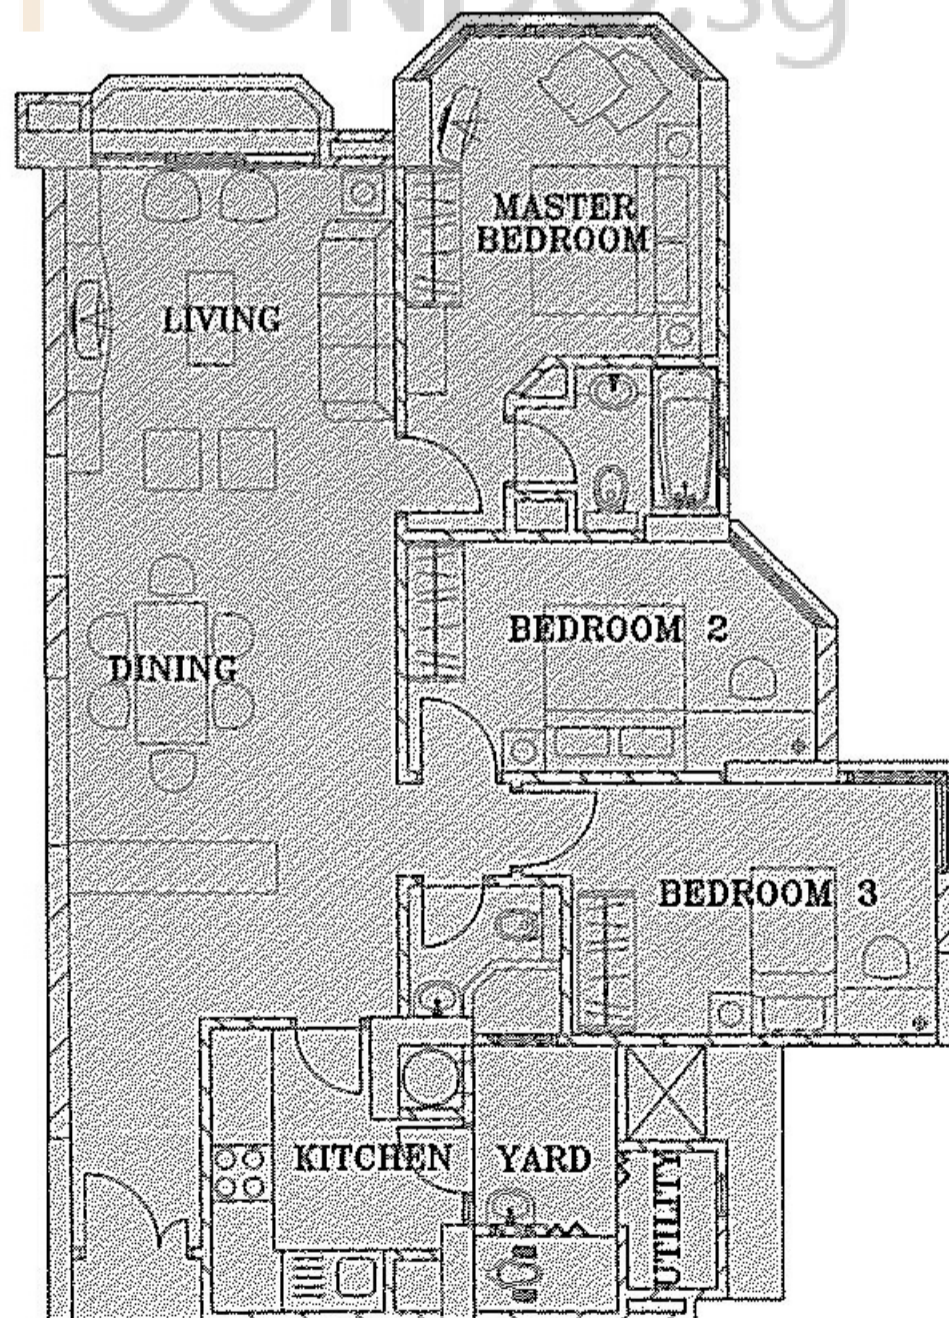

## Three Functional Layouts

Typical Floor Plan

BUYCONDO.sg

Type A1/A2 Floor area 71 sqm.

**TYPE B2/B4**

STOREY	AREA (sqm)
2nd	108
3rd & 4th	105
5th-15th	106

**TYPE B1/B3**

STOREY	AREA (sqm)
2nd	108
3rd & 4th	105
5th-15th	106