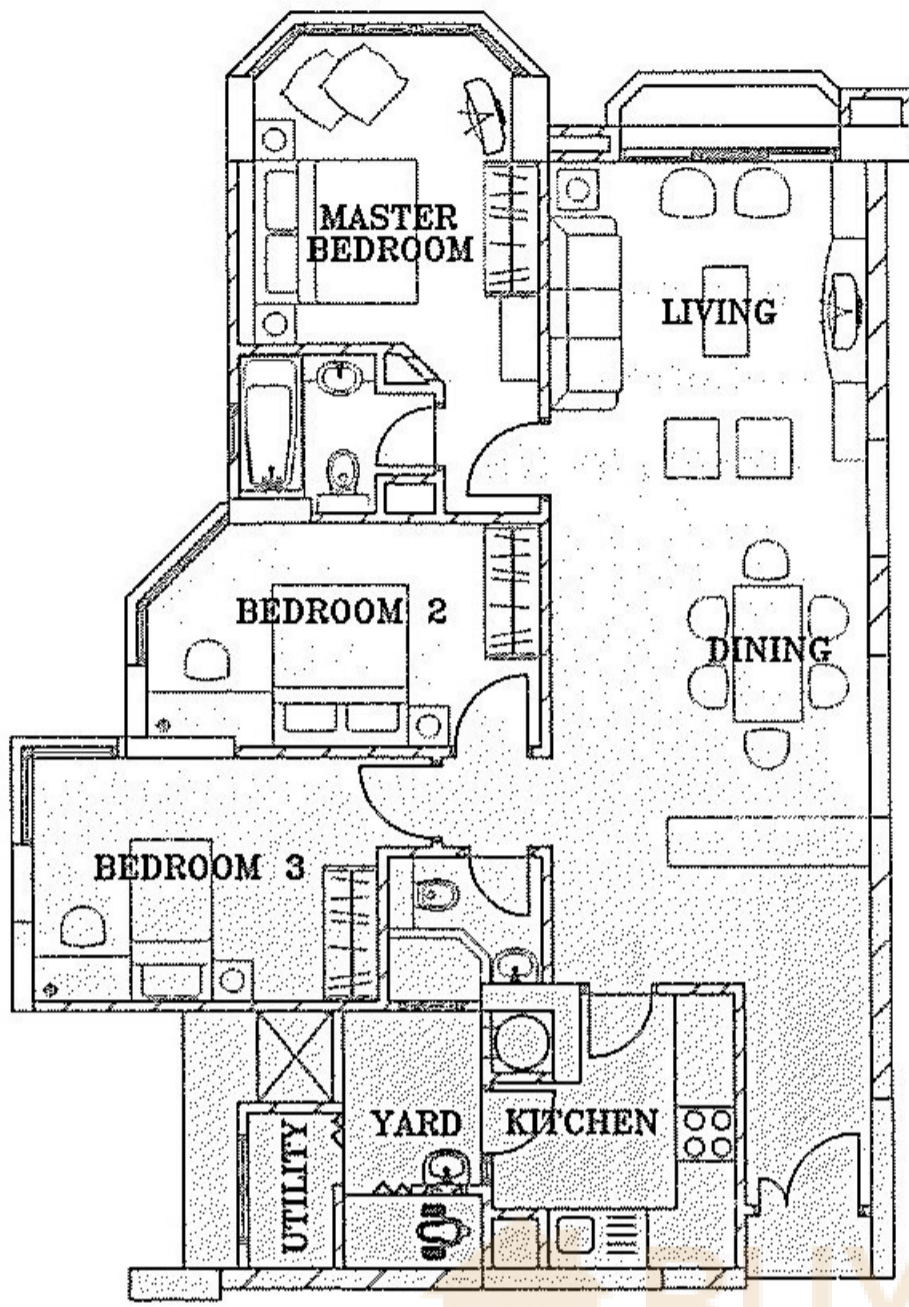

## Three Functional Layouts

Typical Floor Plan

BUYCONDO.sg

Type A1/A2 Floor area 71 sqm.

**TYPE B2/B4**

STOREY	AREA (sqm)
2nd	108
3rd & 4th	105
5th-15th	106

**TYPE B1/B3**

STOREY	AREA (sqm)
2nd	108
3rd & 4th	105
5th-15th	106