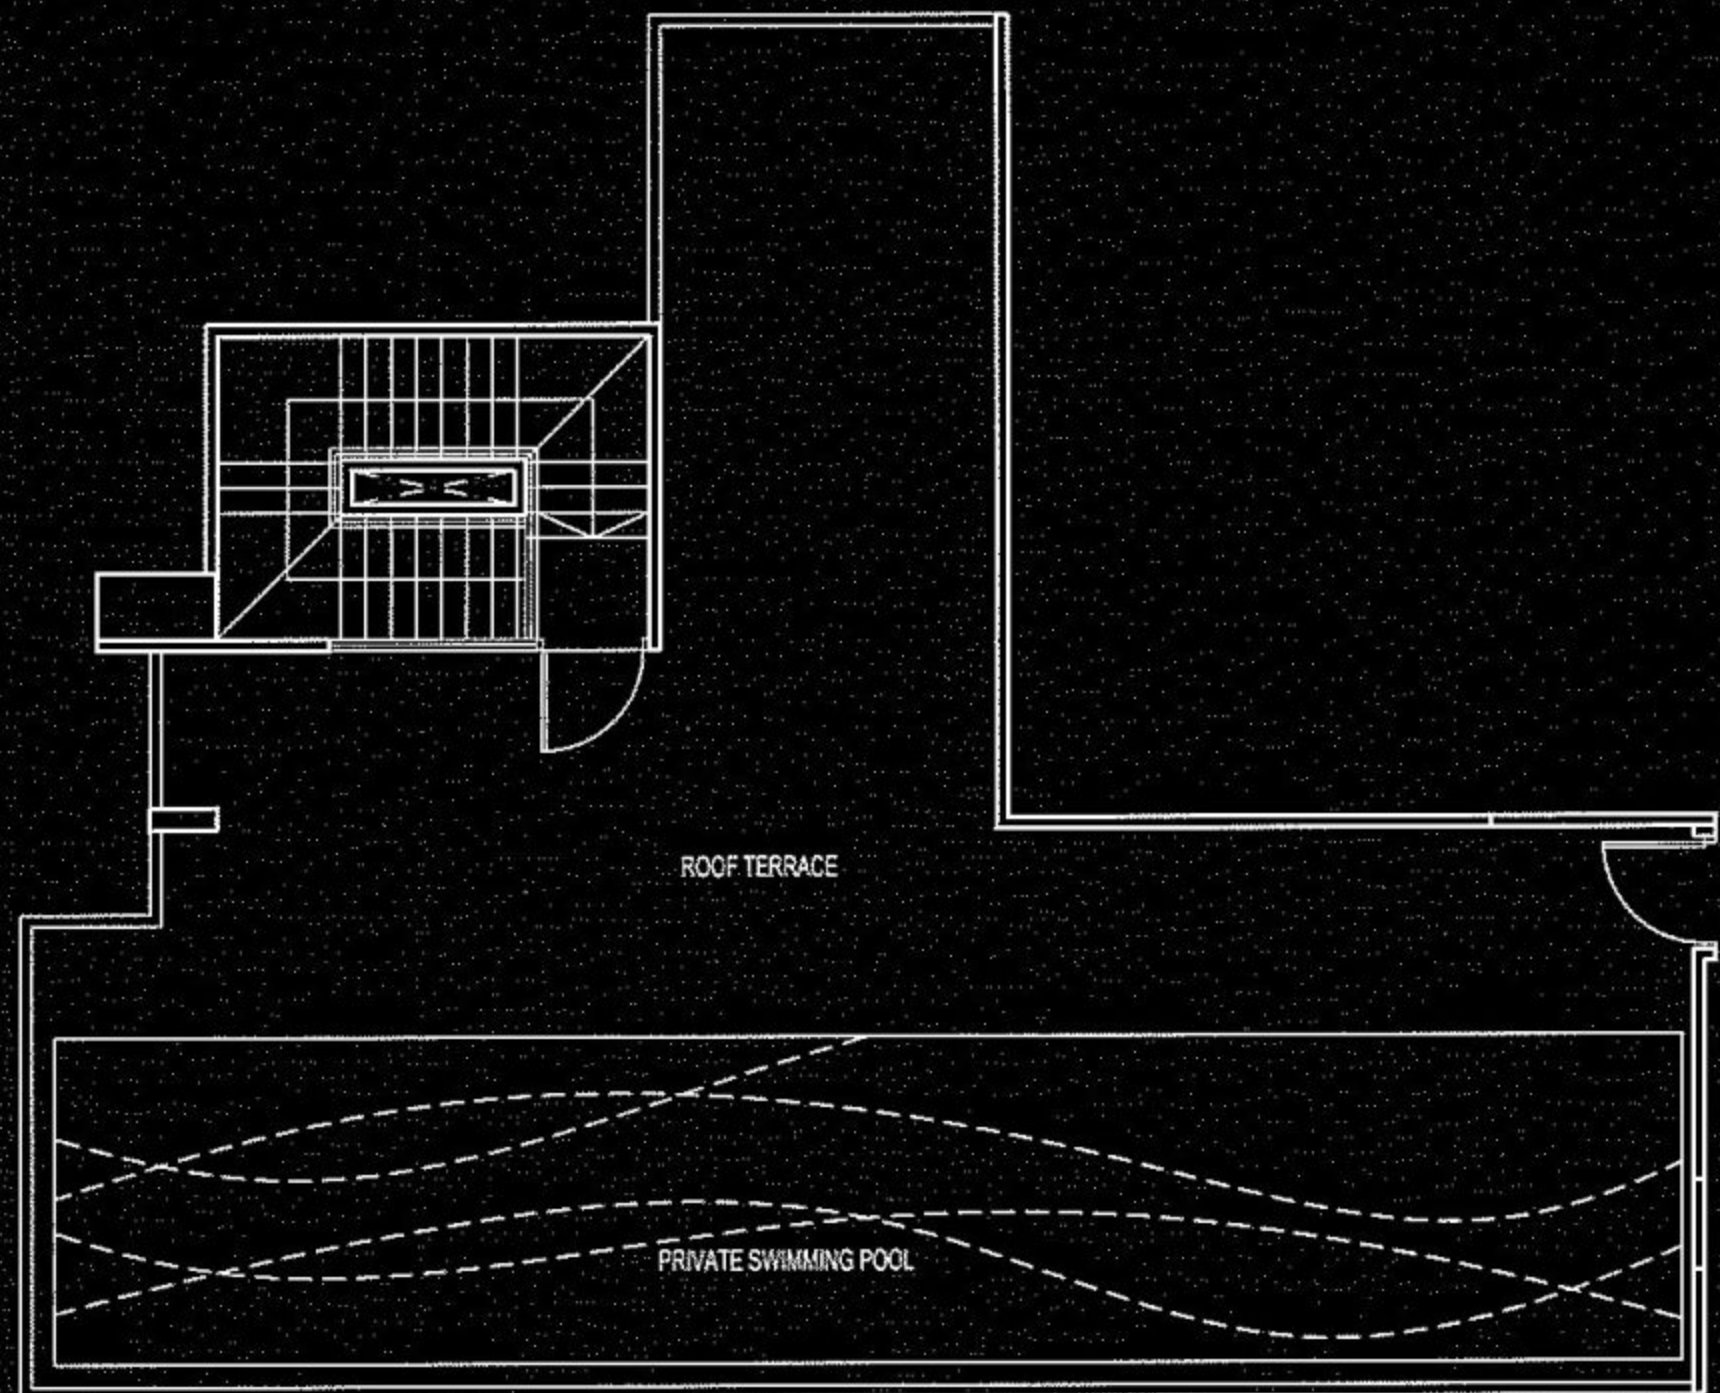

Type D

4 Bedrooms
 110 sqm / 1184 sqft
 (inclusive of private lift lobby,
 planter, air-con ledge & balcony)
 #12-03 to #15-03

Type D1

4 Bedrooms
 116 sqm / 1249 sqft
 (inclusive of private lift lobby, planter,
 air-con ledge & balcony)
 #16-03

Lower Level

Type E1

Penthouse – 4 Bedrooms
 243 sqm / 2616 sqft
 (inclusive of private lift lobby, planter,
 air-con ledge, terrace, private swimming
 pool & roof terrace)
 #17-01

Roof Terrace

Lower Level