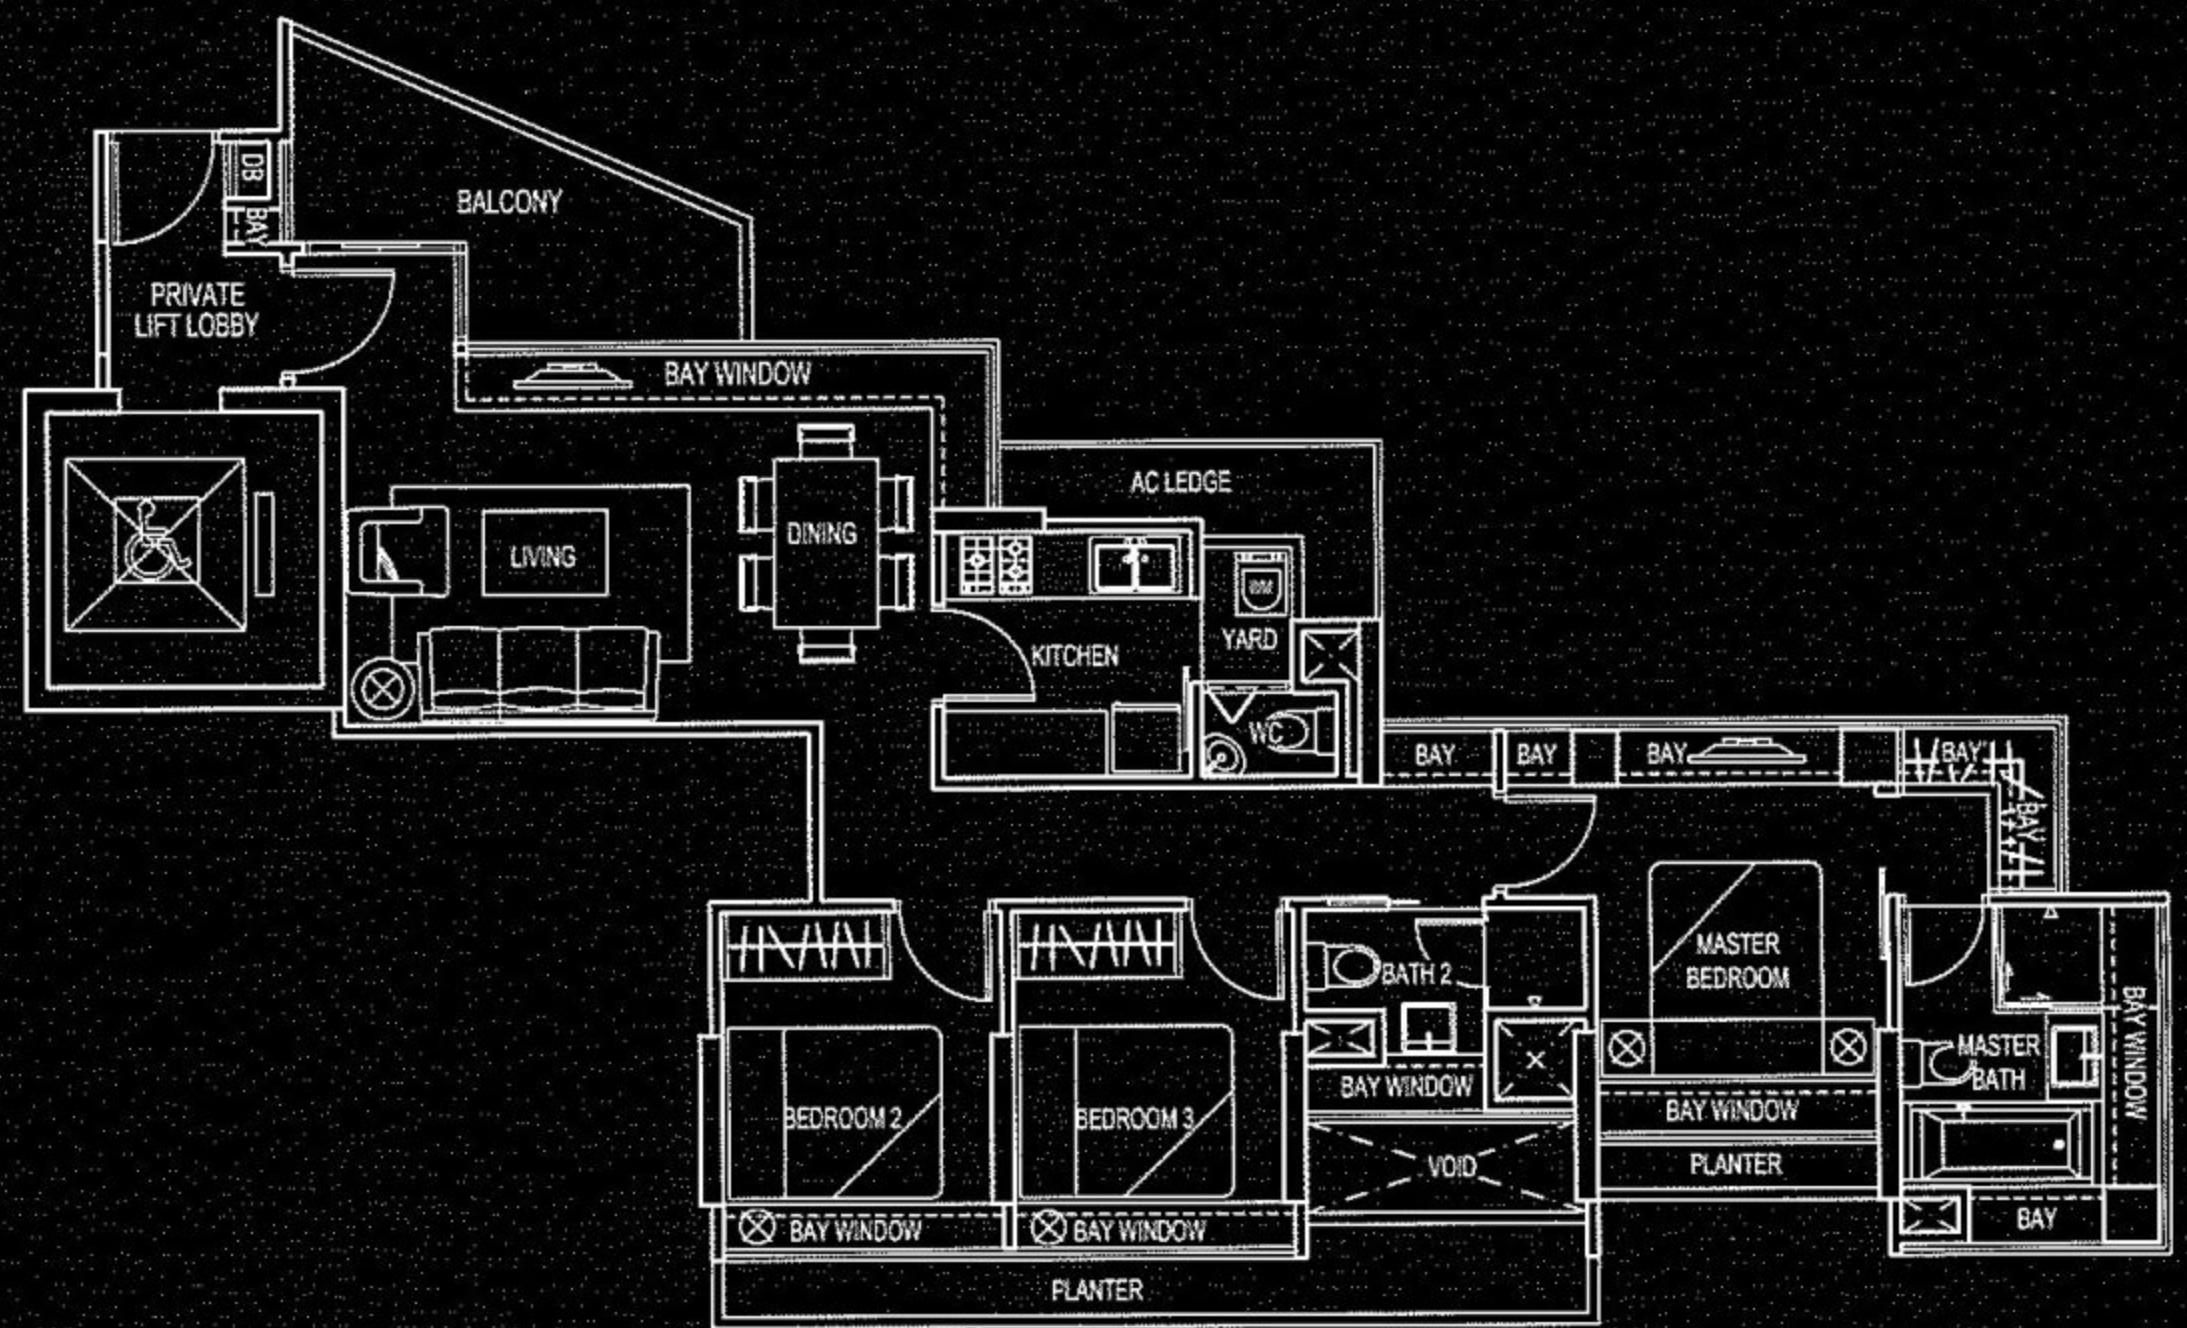

Type C

3 Bedrooms
100 sqm / 1076 sqft
(inclusive of private lift lobby,
planter, air-con ledge & balcony)
#02-03 to #09-03