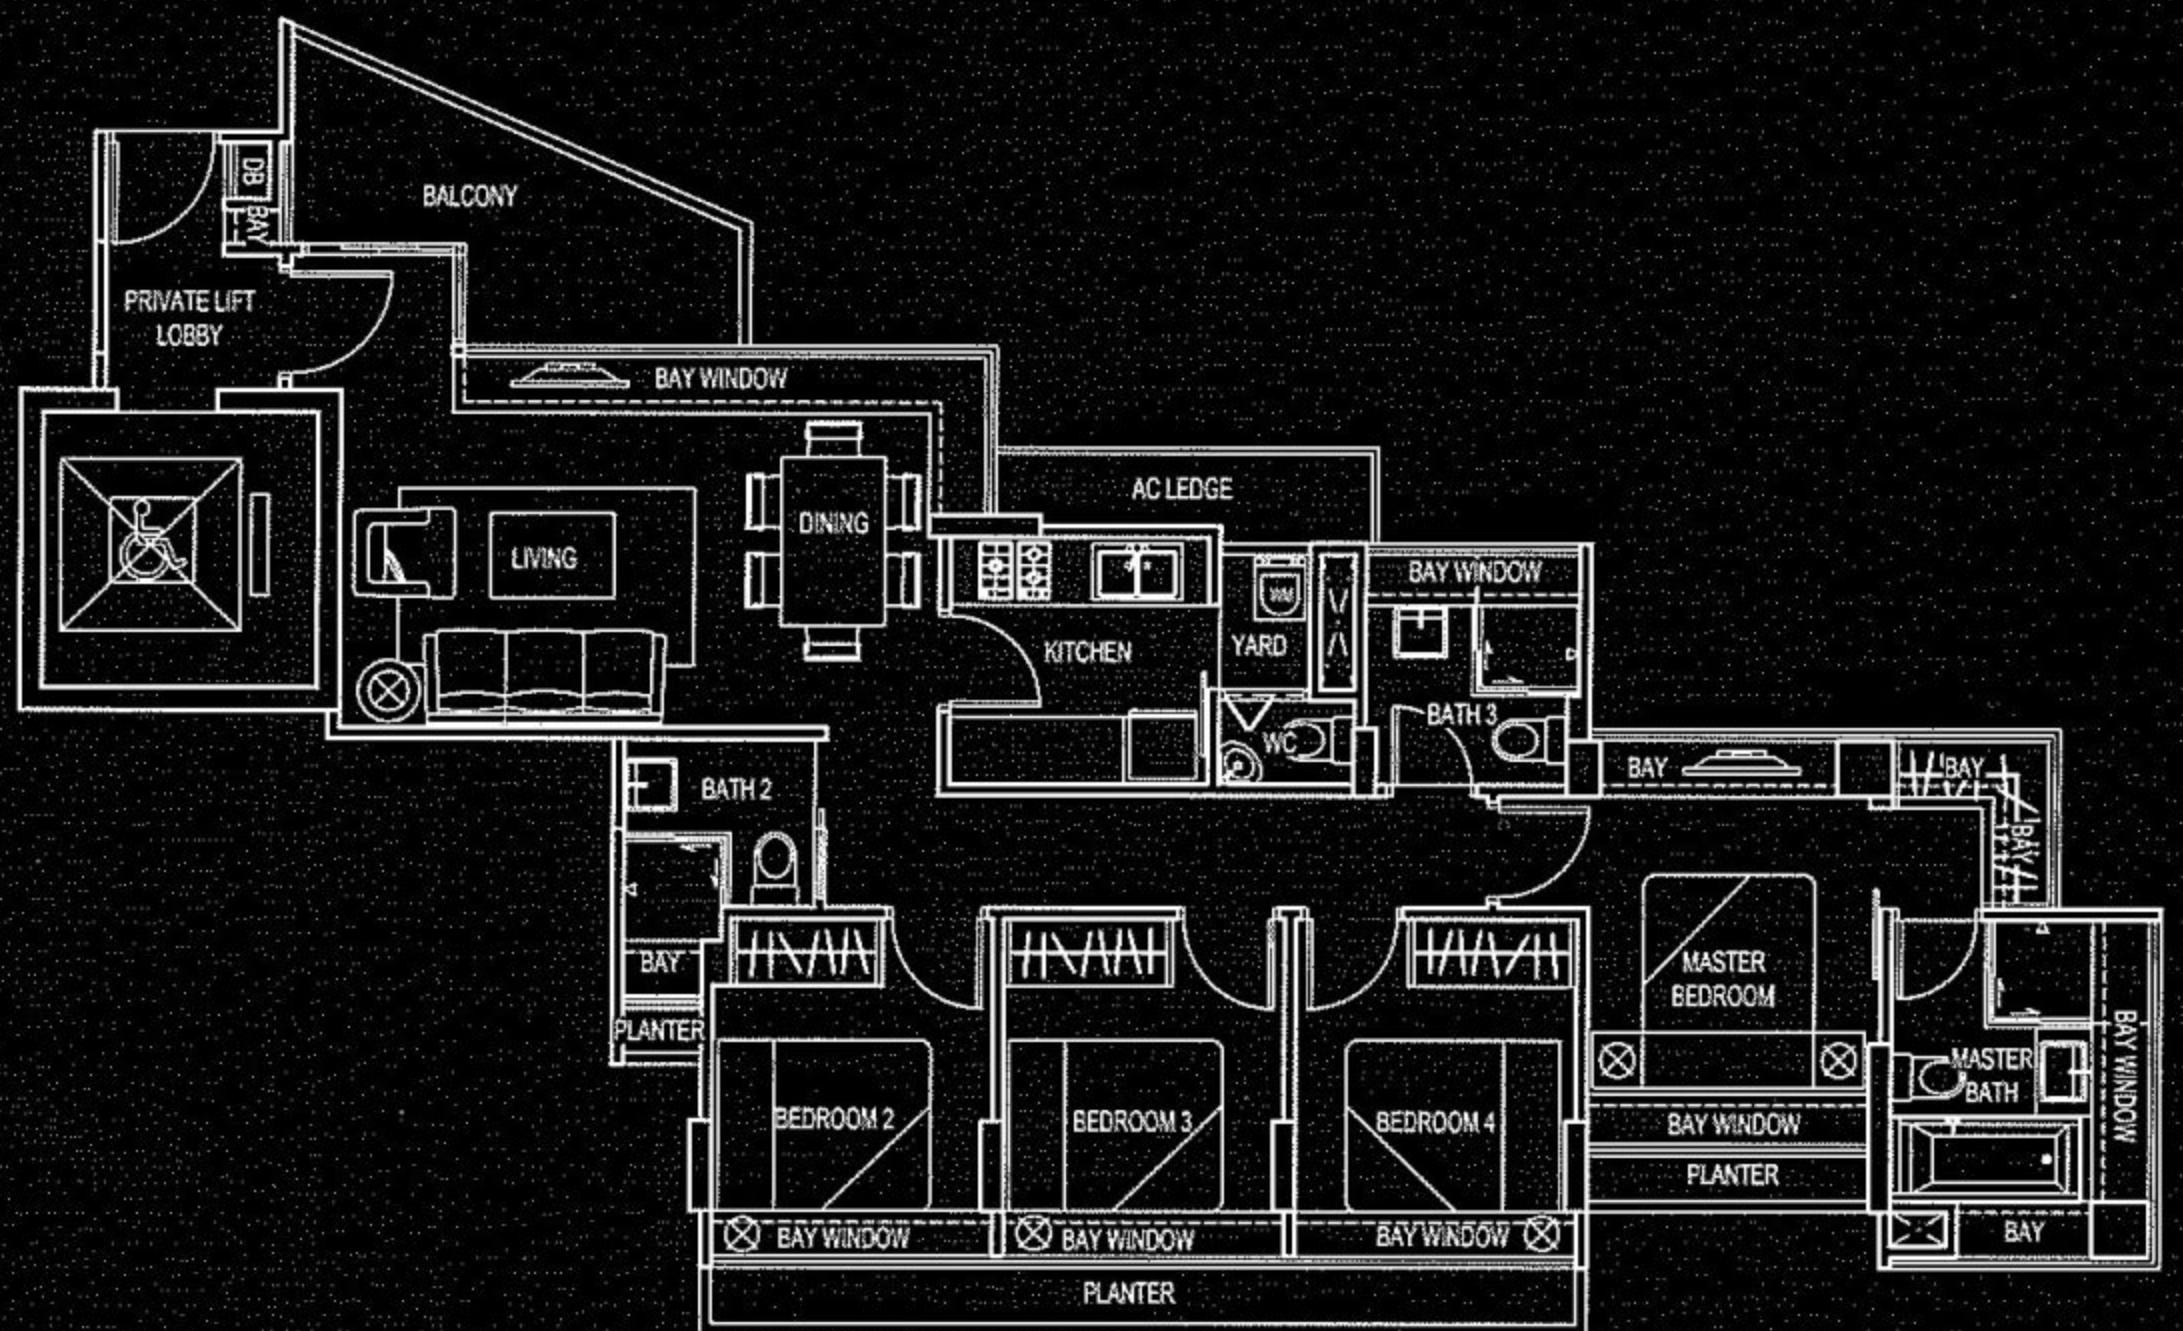

Type C

3 Bedrooms
 100 sqm / 1076 sqft
 (inclusive of private lift lobby,
 planter, air-con ledge & balcony)
 #02-03 to #09-03

Type C1

3 Bedrooms
 100 sqm / 1076 sqft
 (inclusive of private lift lobby,
 planter, air-con ledge & balcony)
 #11-03

Type D

4 Bedrooms
 110 sqm / 1184 sqft
 (inclusive of private lift lobby,
 planter, air-con ledge & balcony)
 #12-03 to #15-03

Type D1

4 Bedrooms
 116 sqm / 1249 sqft
 (inclusive of private lift lobby, planter,
 air-con ledge & balcony)
 #16-03