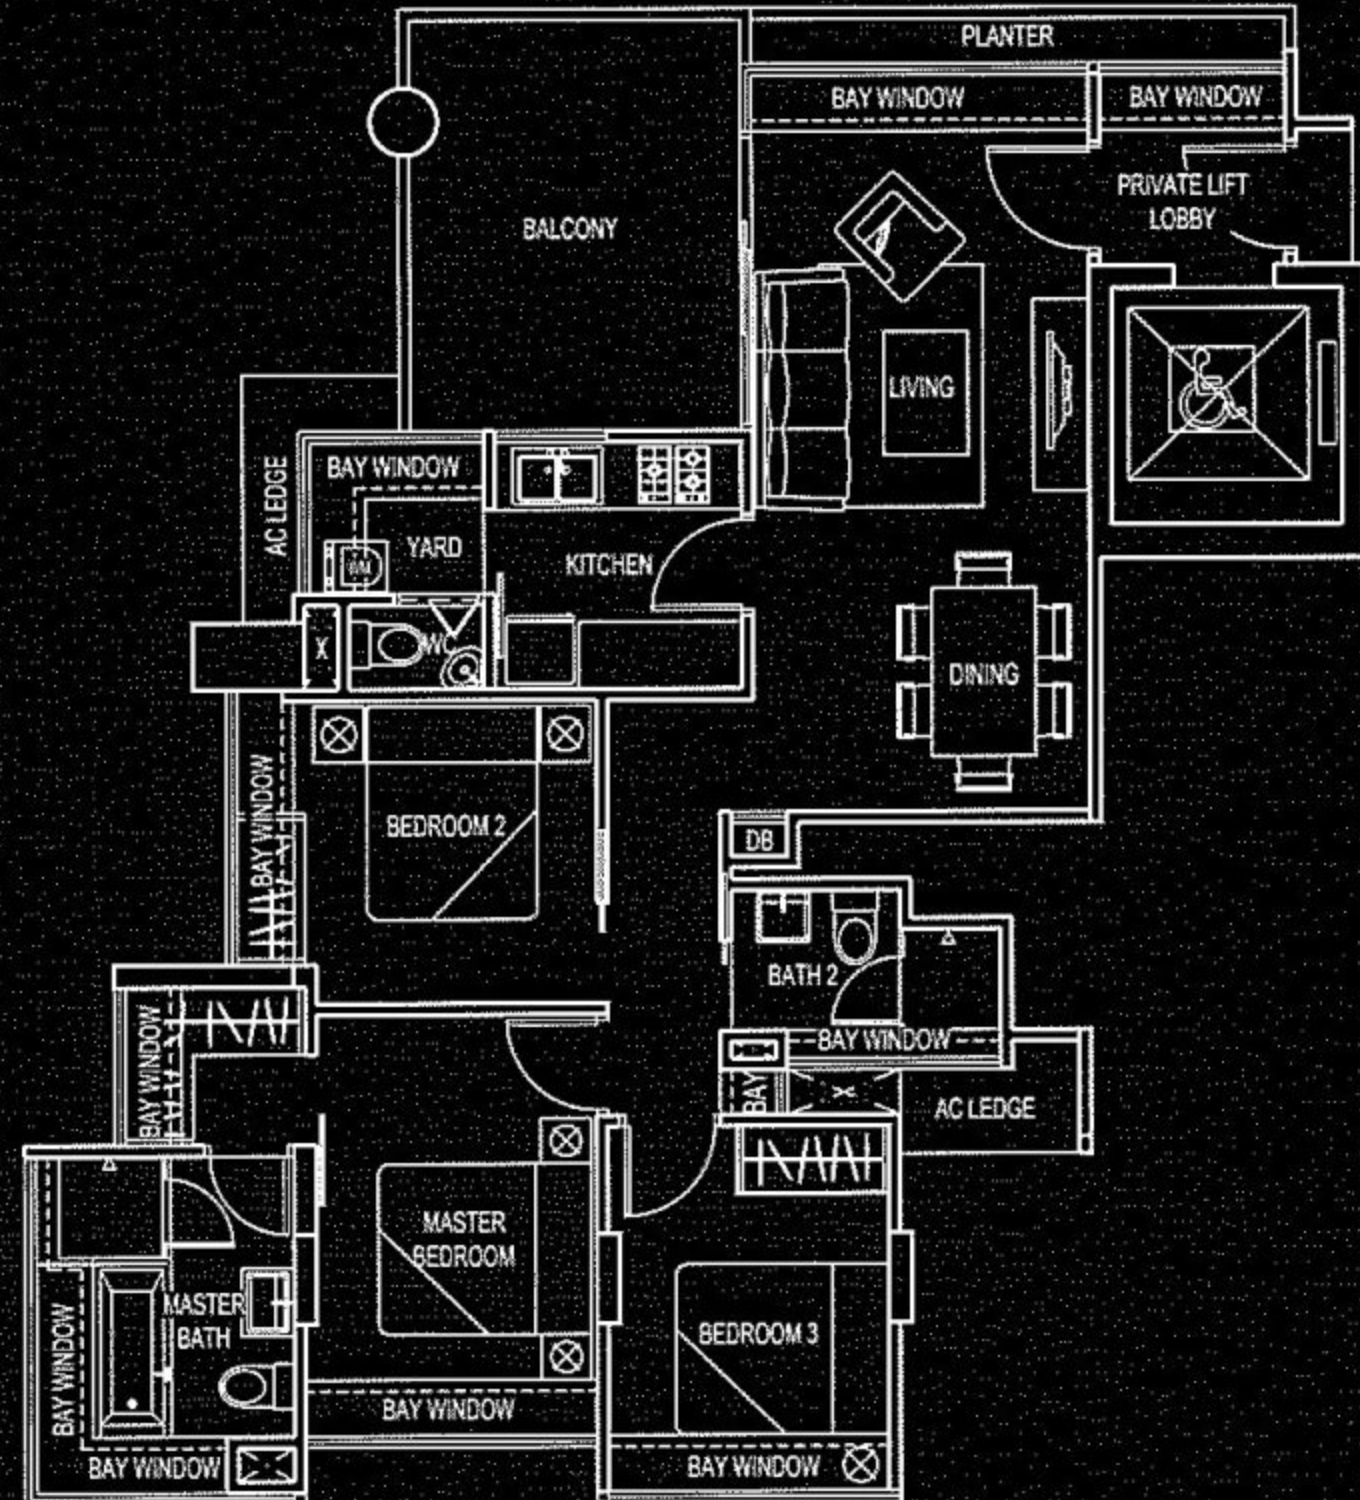

Type A1

3 Bedrooms
99 sqm / 1066 sqft
(inclusive of private lift lobby,
planter, air-con ledge & balcony)
#10-01 to #15-01

Type A1a

3 Bedrooms
109 sqm / 1173 sqft
(inclusive of private lift lobby,
planter, air-con ledge & balcony)
#16-01

Type A

3 Bedrooms
 99 sqm / 1066 sqft
 (inclusive of private lift lobby,
 planter, air-con ledge & balcony)
 #02-01 to #09-01

Type B

2 Bedrooms
 71 sqm / 764 sqft
 (inclusive of private lift lobby,
 air-con ledge & balcony)
 #03-02 to #09-02