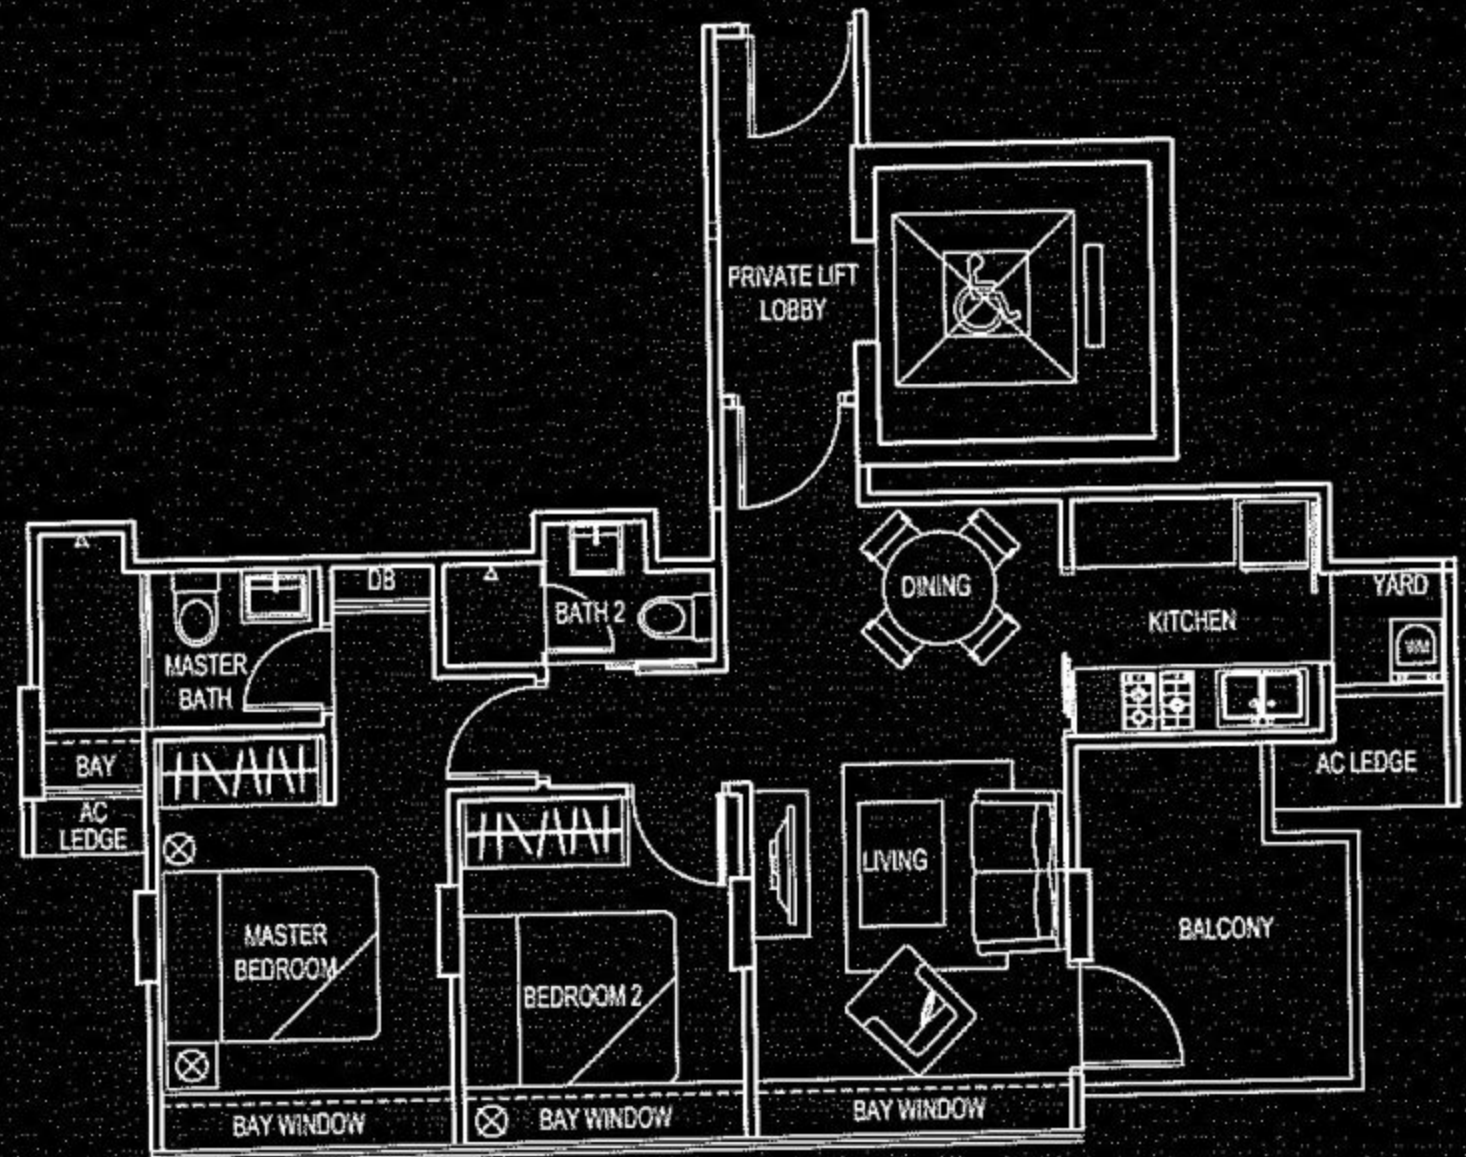

Type A1

3 Bedrooms
99 sqm / 1066 sqft
(inclusive of private lift lobby,
planter, air-con ledge & balcony)
#10-01 to #15-01

Type A1a

3 Bedrooms
109 sqm / 1173 sqft
(inclusive of private lift lobby,
planter, air-con ledge & balcony)
#16-01

Type A

3 Bedrooms
 99 sqm / 1066 sqft
 (inclusive of private lift lobby,
 planter, air-con ledge & balcony)
 #02-01 to #09-01

Type B

2 Bedrooms
 71 sqm / 764 sqft
 (inclusive of private lift lobby,
 air-con ledge & balcony)
 #03-02 to #09-02

Type B1

2 Bedrooms
 70 sqm / 753 sqft
 (inclusive of private lift lobby,
 air-con ledge & balcony)
 #12-02 to #15-02

Type B1a

2 Bedrooms
 85 sqm / 915 sqft
 (inclusive of private lift lobby,
 air-con ledge & balcony)
 #16-02

Type B2

2 Bedrooms
 70 sqm / 753 sqft
 (inclusive of private lift lobby,
 air-con ledge & balcony)
 #02-02

Type B3

2 Bedrooms
 71 sqm / 764 sqft
 (inclusive of private lift lobby,
 air-con ledge & balcony)
 #11-02