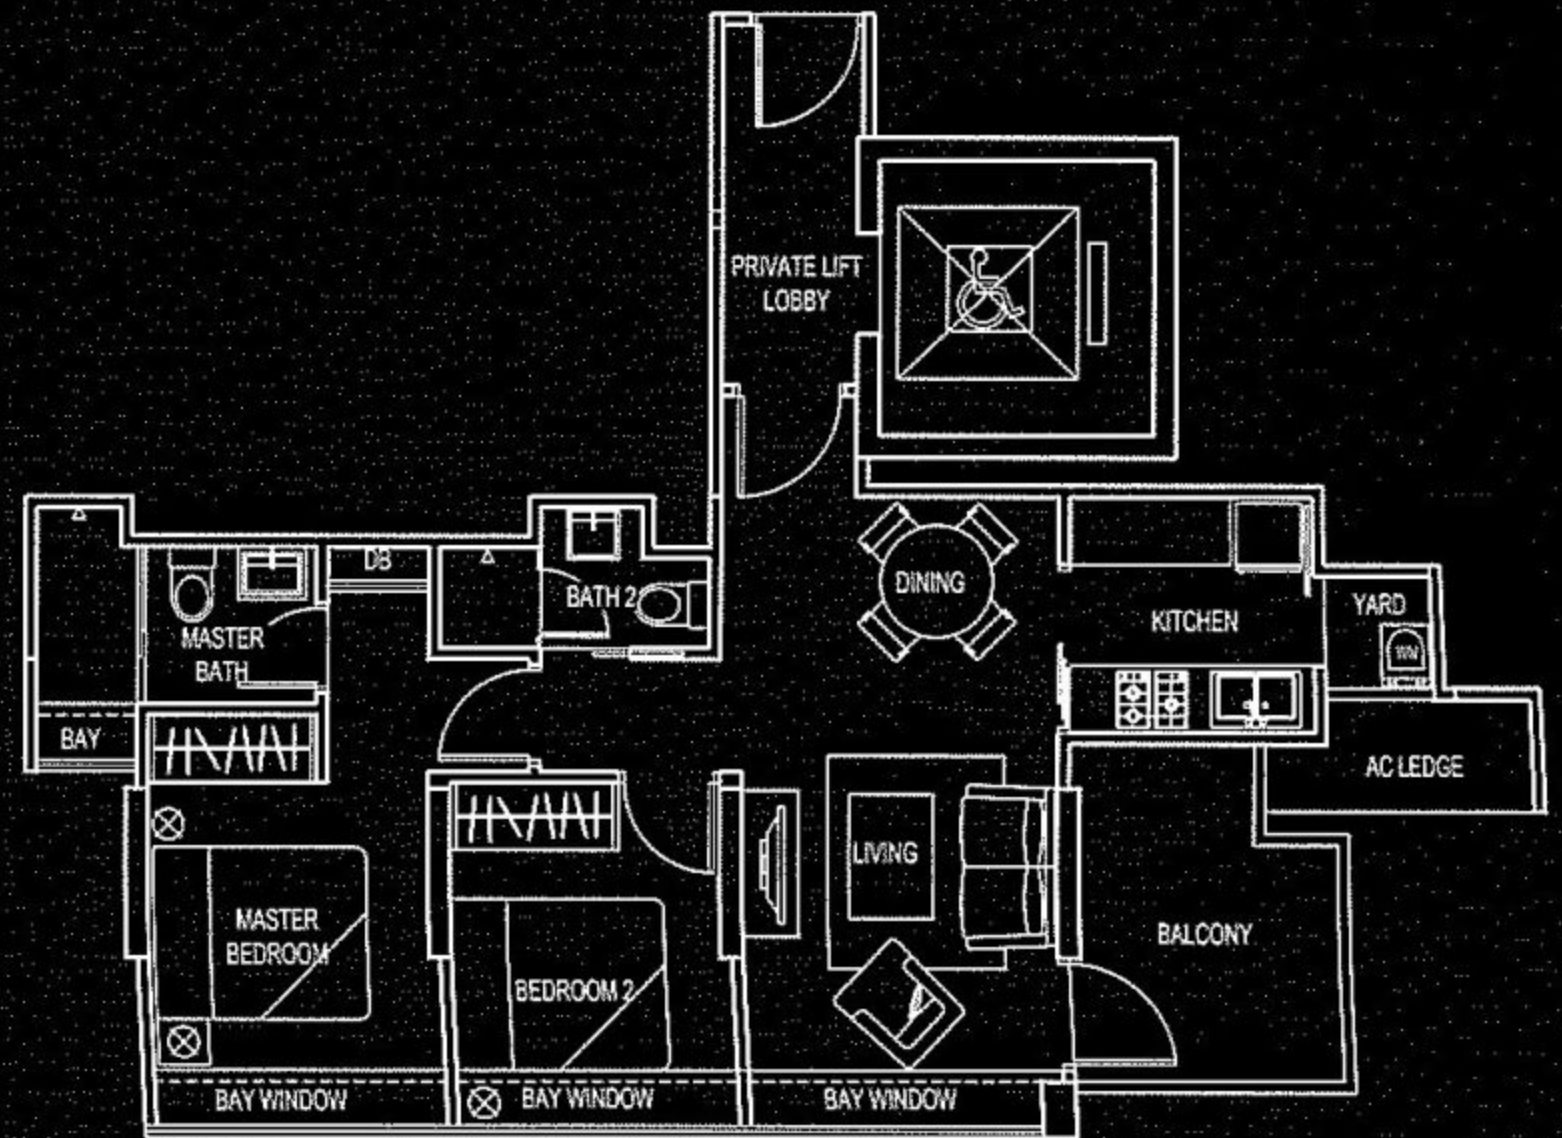

Type B1

2 Bedrooms
 70 sqm / 753 sqft
 (inclusive of private lift lobby,
 air-con ledge & balcony)
 #12-02 to #15-02

Type B1a

2 Bedrooms
 85 sqm / 915 sqft
 (inclusive of private lift lobby,
 air-con ledge & balcony)
 #16-02

Type B2

2 Bedrooms
 70 sqm / 753 sqft
 (inclusive of private lift lobby,
 air-con ledge & balcony)
 #02-02

Type B3

2 Bedrooms
 71 sqm / 764 sqft
 (inclusive of private lift lobby,
 air-con ledge & balcony)
 #11-02