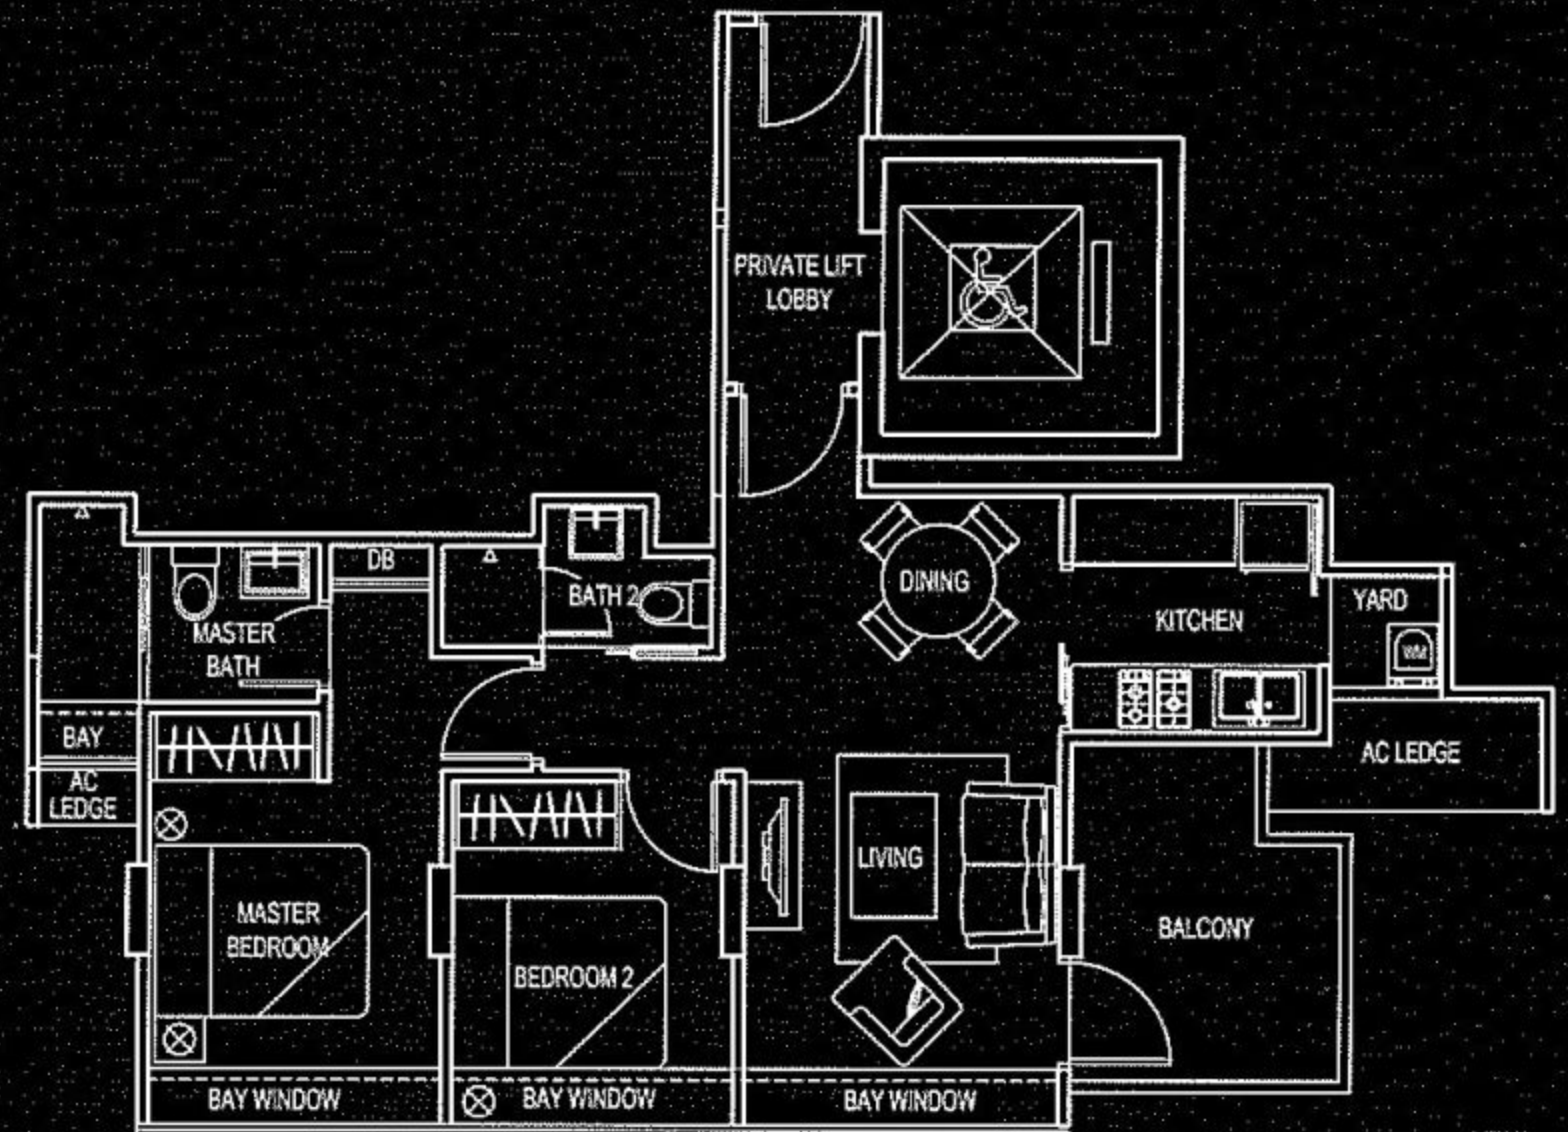

Type B1

2 Bedrooms
 70 sqm / 753 sqft
 (inclusive of private lift lobby,
 air-con ledge & balcony)
 #12-02 to #15-02

Type B1a

2 Bedrooms
 85 sqm / 915 sqft
 (inclusive of private lift lobby,
 air-con ledge & balcony)
 #16-02

Type B2

2 Bedrooms
 70 sqm / 753 sqft
 (inclusive of private lift lobby,
 air-con ledge & balcony)
 #02-02

Type B3

2 Bedrooms
 71 sqm / 764 sqft
 (inclusive of private lift lobby,
 air-con ledge & balcony)
 #11-02