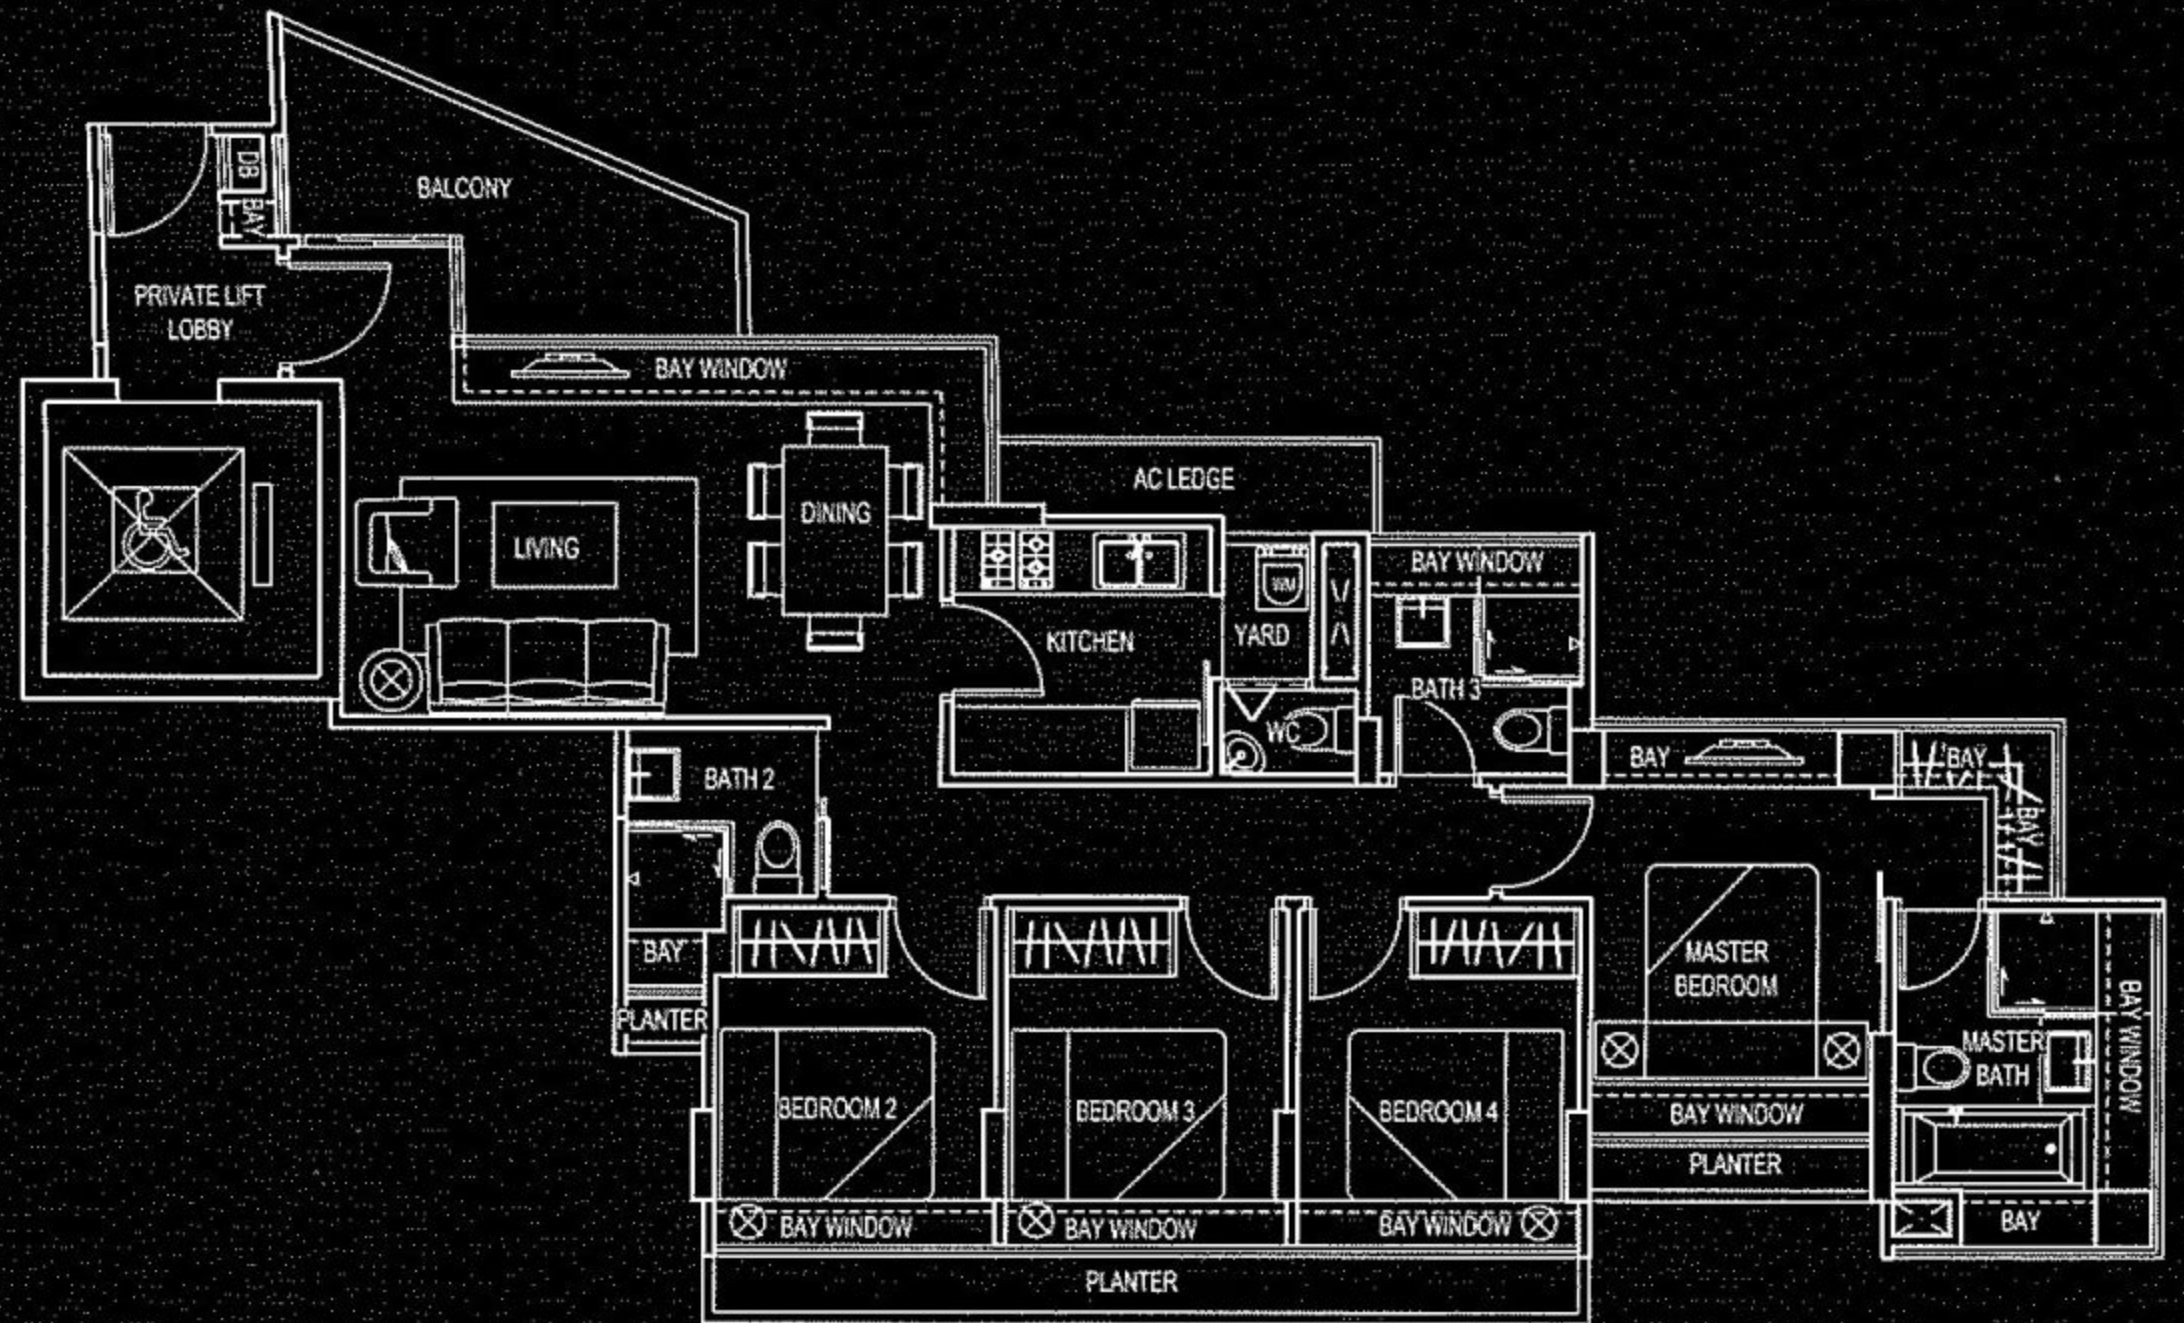

Type C

3 Bedrooms
 100 sqm / 1076 sqft
 (inclusive of private lift lobby,
 planter, air-con ledge & balcony)
 #02-03 to #09-03

Type C1

3 Bedrooms
 100 sqm / 1076 sqft
 (inclusive of private lift lobby,
 planter, air-con ledge & balcony)
 #11-03

Type D

4 Bedrooms
 110 sqm / 1184 sqft
 (inclusive of private lift lobby,
 planter, air-con ledge & balcony)
 #12-03 to #15-03

Type D1

4 Bedrooms
 116 sqm / 1249 sqft
 (inclusive of private lift lobby, planter,
 air-con ledge & balcony)
 #16-03