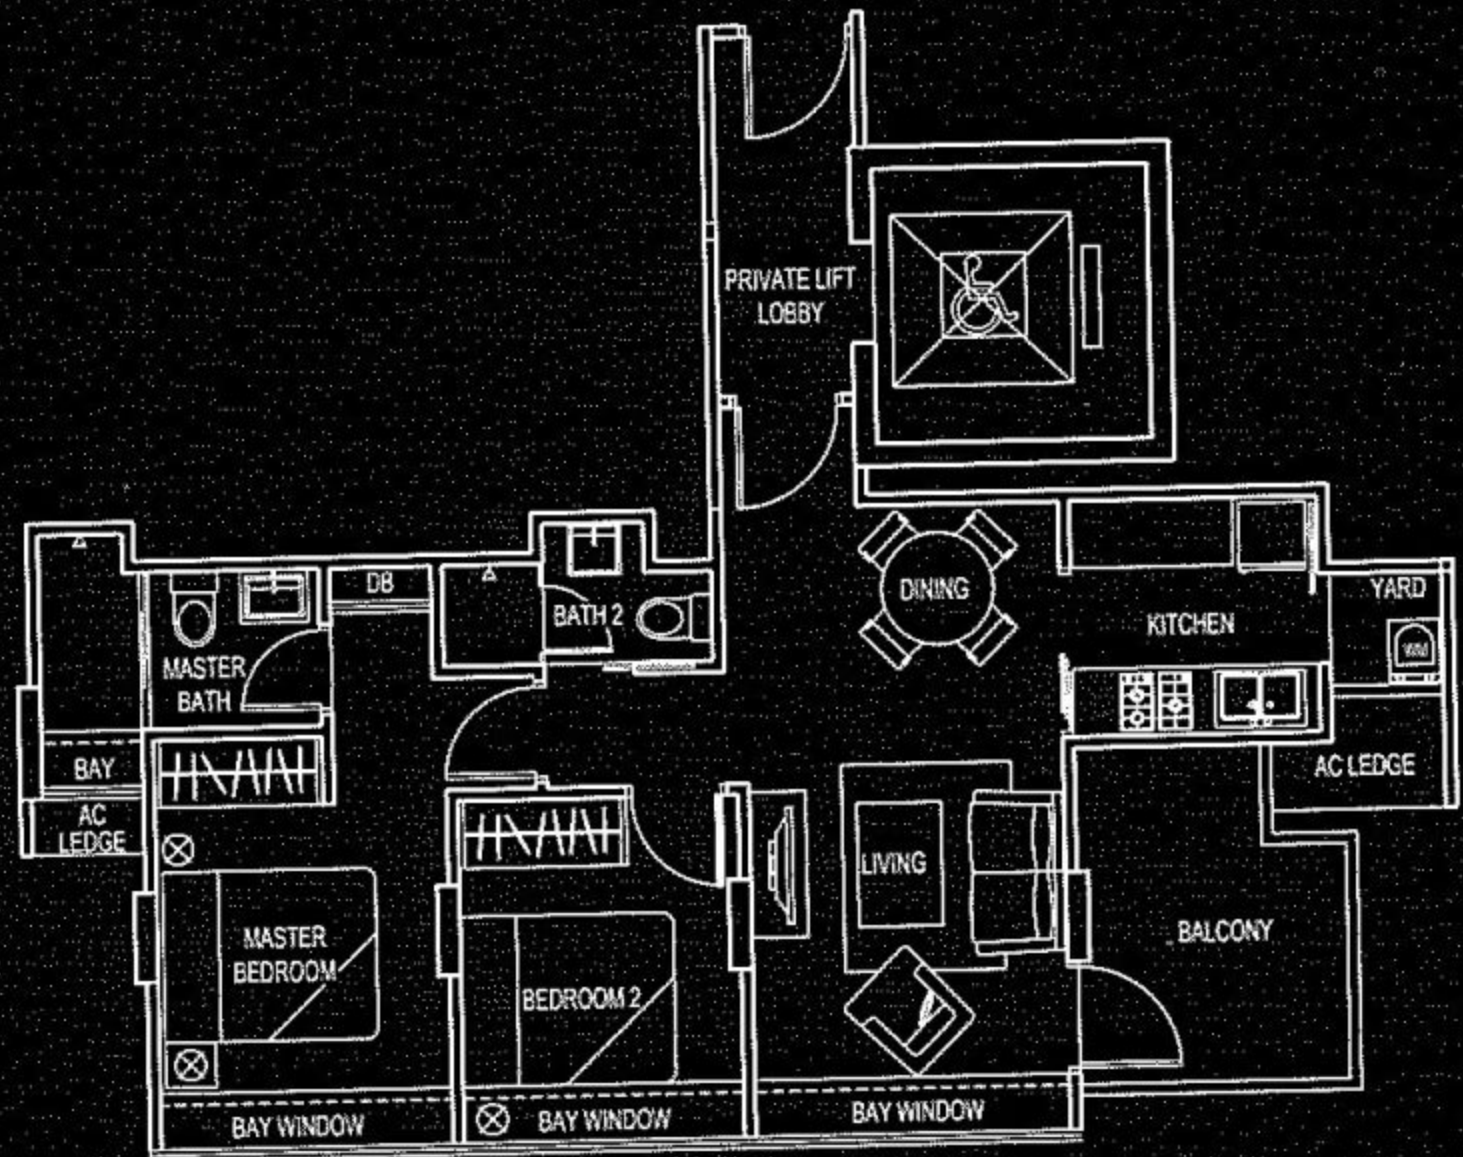

Type A1

3 Bedrooms
99 sqm / 1066 sqft
(inclusive of private lift lobby,
planter, air-con ledge & balcony)
#10-01 to #15-01

Type A1a

3 Bedrooms
109 sqm / 1173 sqft
(inclusive of private lift lobby,
planter, air-con ledge & balcony)
#16-01

Type A

3 Bedrooms
 99 sqm / 1066 sqft
 (inclusive of private lift lobby,
 planter, air-con ledge & balcony)
 #02-01 to #09-01

Type B

2 Bedrooms
 71 sqm / 764 sqft
 (inclusive of private lift lobby,
 air-con ledge & balcony)
 #03-02 to #09-02

Type B1

2 Bedrooms
 70 sqm / 753 sqft
 (inclusive of private lift lobby,
 air-con ledge & balcony)
 #12-02 to #15-02

Type B1a

2 Bedrooms
 85 sqm / 915 sqft
 (inclusive of private lift lobby,
 air-con ledge & balcony)
 #16-02