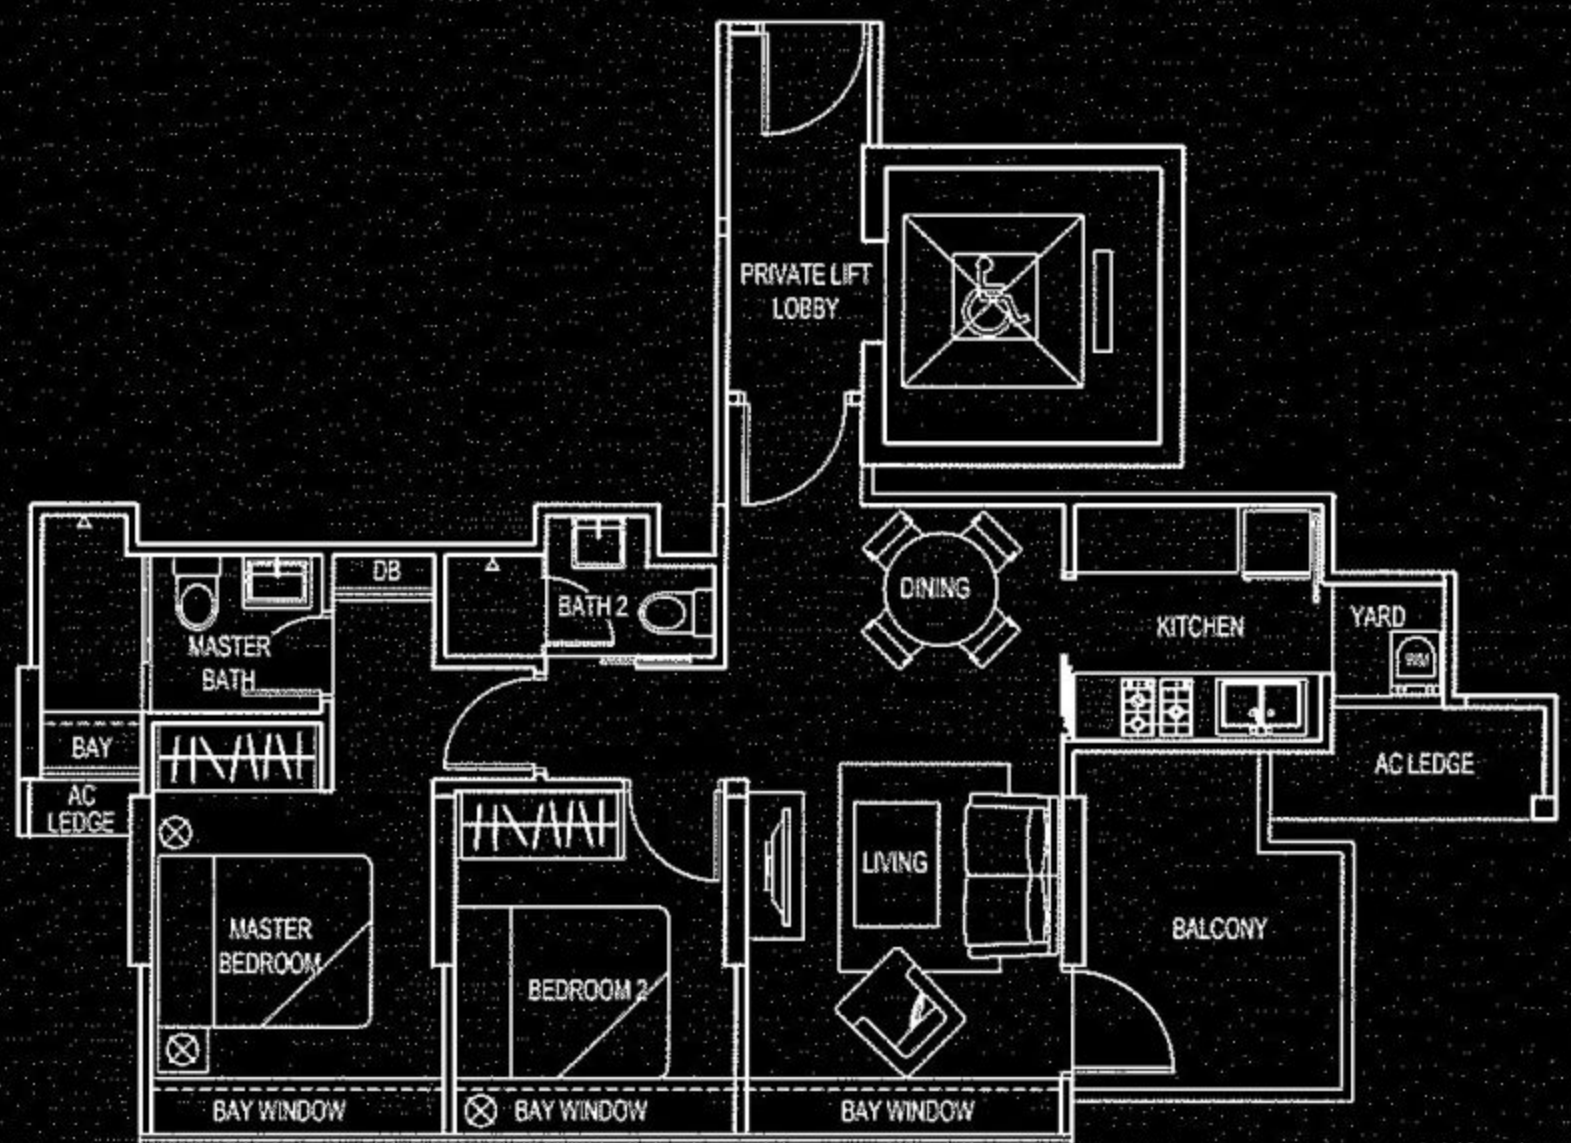

Type A1

3 Bedrooms
99 sqm / 1066 sqft
(inclusive of private lift lobby,
planter, air-con ledge & balcony)
#10-01 to #15-01

Type A1a

3 Bedrooms
109 sqm / 1173 sqft
(inclusive of private lift lobby,
planter, air-con ledge & balcony)
#16-01

Type A

3 Bedrooms
 99 sqm / 1066 sqft
 (inclusive of private lift lobby,
 planter, air-con ledge & balcony)
 #02-01 to #09-01

Type B

2 Bedrooms
 71 sqm / 764 sqft
 (inclusive of private lift lobby,
 air-con ledge & balcony)
 #03-02 to #09-02

Type B1

2 Bedrooms
 70 sqm / 753 sqft
 (inclusive of private lift lobby,
 air-con ledge & balcony)
 #12-02 to #15-02

Type B1a

2 Bedrooms
 85 sqm / 915 sqft
 (inclusive of private lift lobby,
 air-con ledge & balcony)
 #16-02