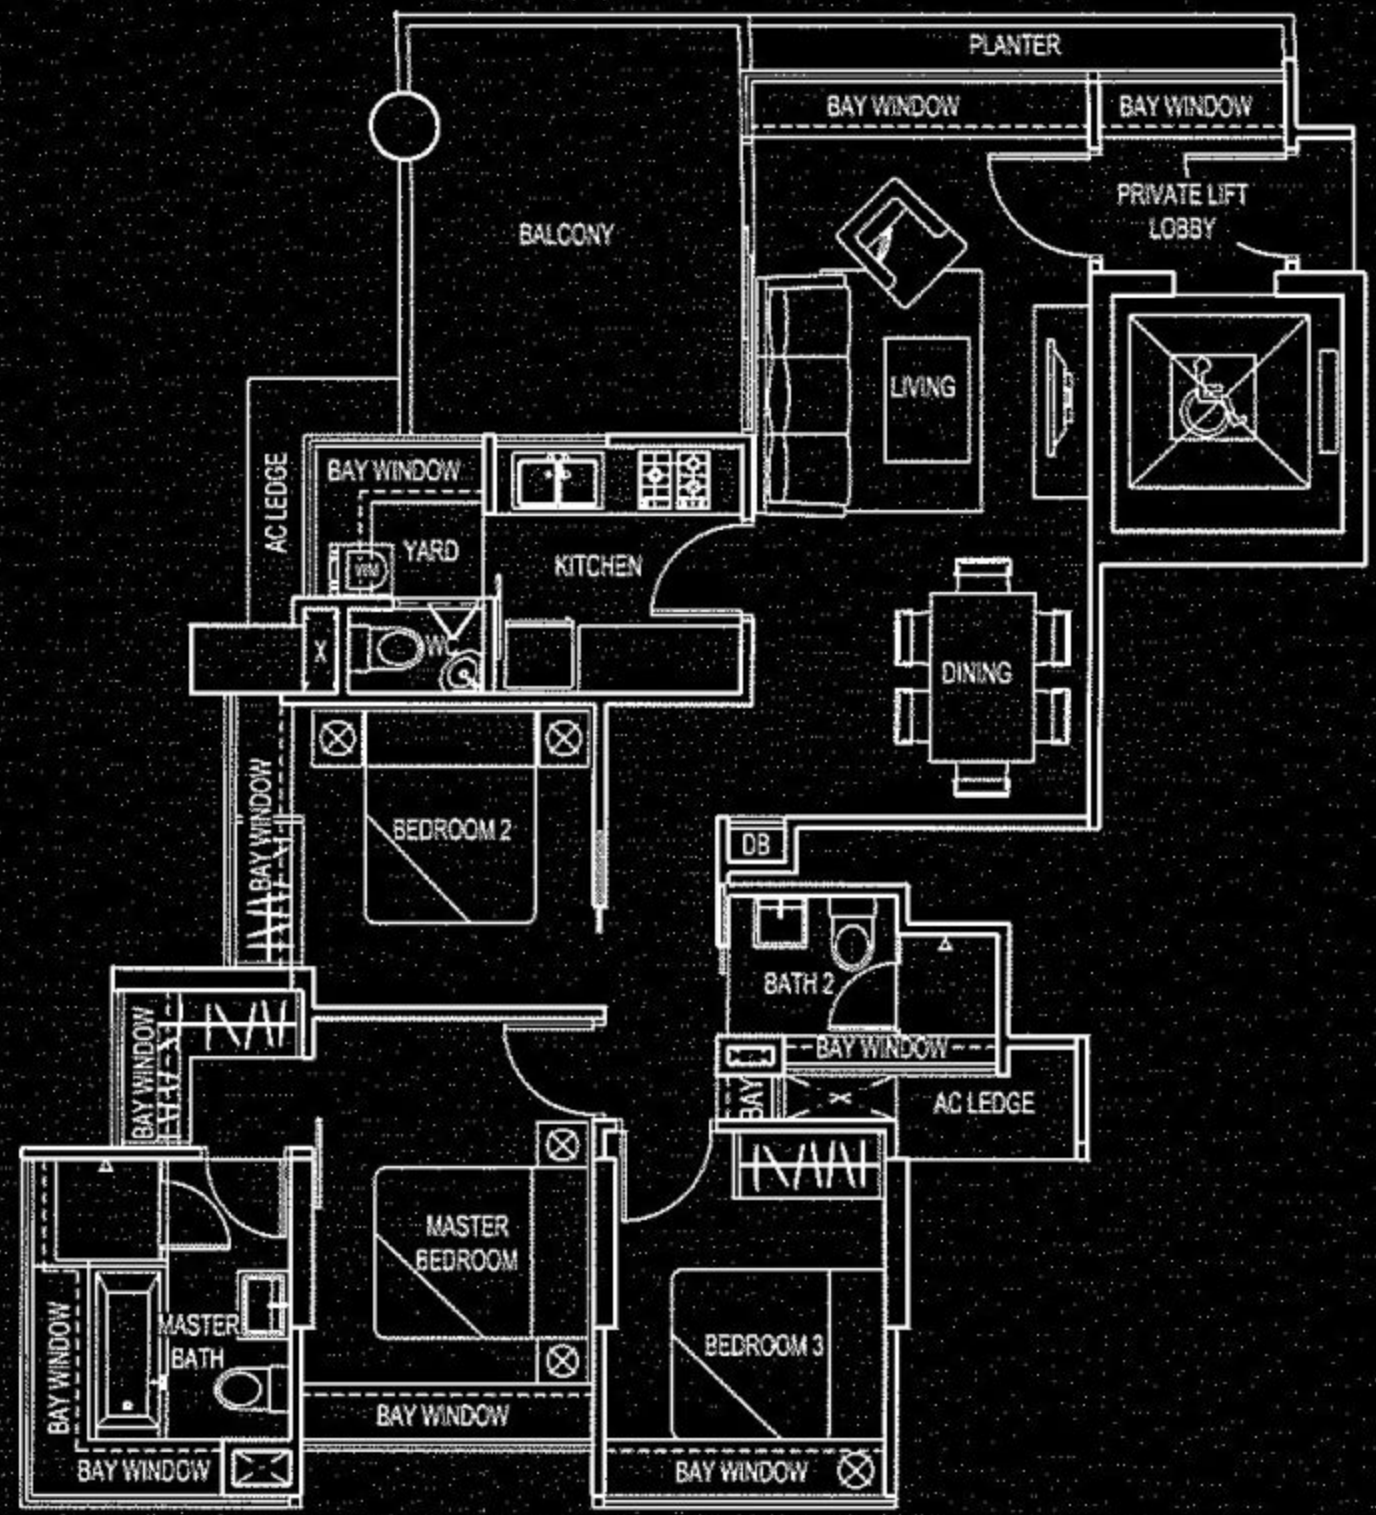

Type A1

3 Bedrooms
99 sqm / 1066 sqft
(inclusive of private lift lobby,
planter, air-con ledge & balcony)
#10-01 to #15-01

Type A1a

3 Bedrooms
109 sqm / 1173 sqft
(inclusive of private lift lobby,
planter, air-con ledge & balcony)
#16-01

Type A

3 Bedrooms
 99 sqm / 1066 sqft
 (inclusive of private lift lobby,
 planter, air-con ledge & balcony)
 #02-01 to #09-01

Type B

2 Bedrooms
 71 sqm / 764 sqft
 (inclusive of private lift lobby,
 air-con ledge & balcony)
 #03-02 to #09-02

Type B1

2 Bedrooms
 70 sqm / 753 sqft
 (inclusive of private lift lobby,
 air-con ledge & balcony)
 #12-02 to #15-02

Type B1a

2 Bedrooms
 85 sqm / 915 sqft
 (inclusive of private lift lobby,
 air-con ledge & balcony)
 #16-02