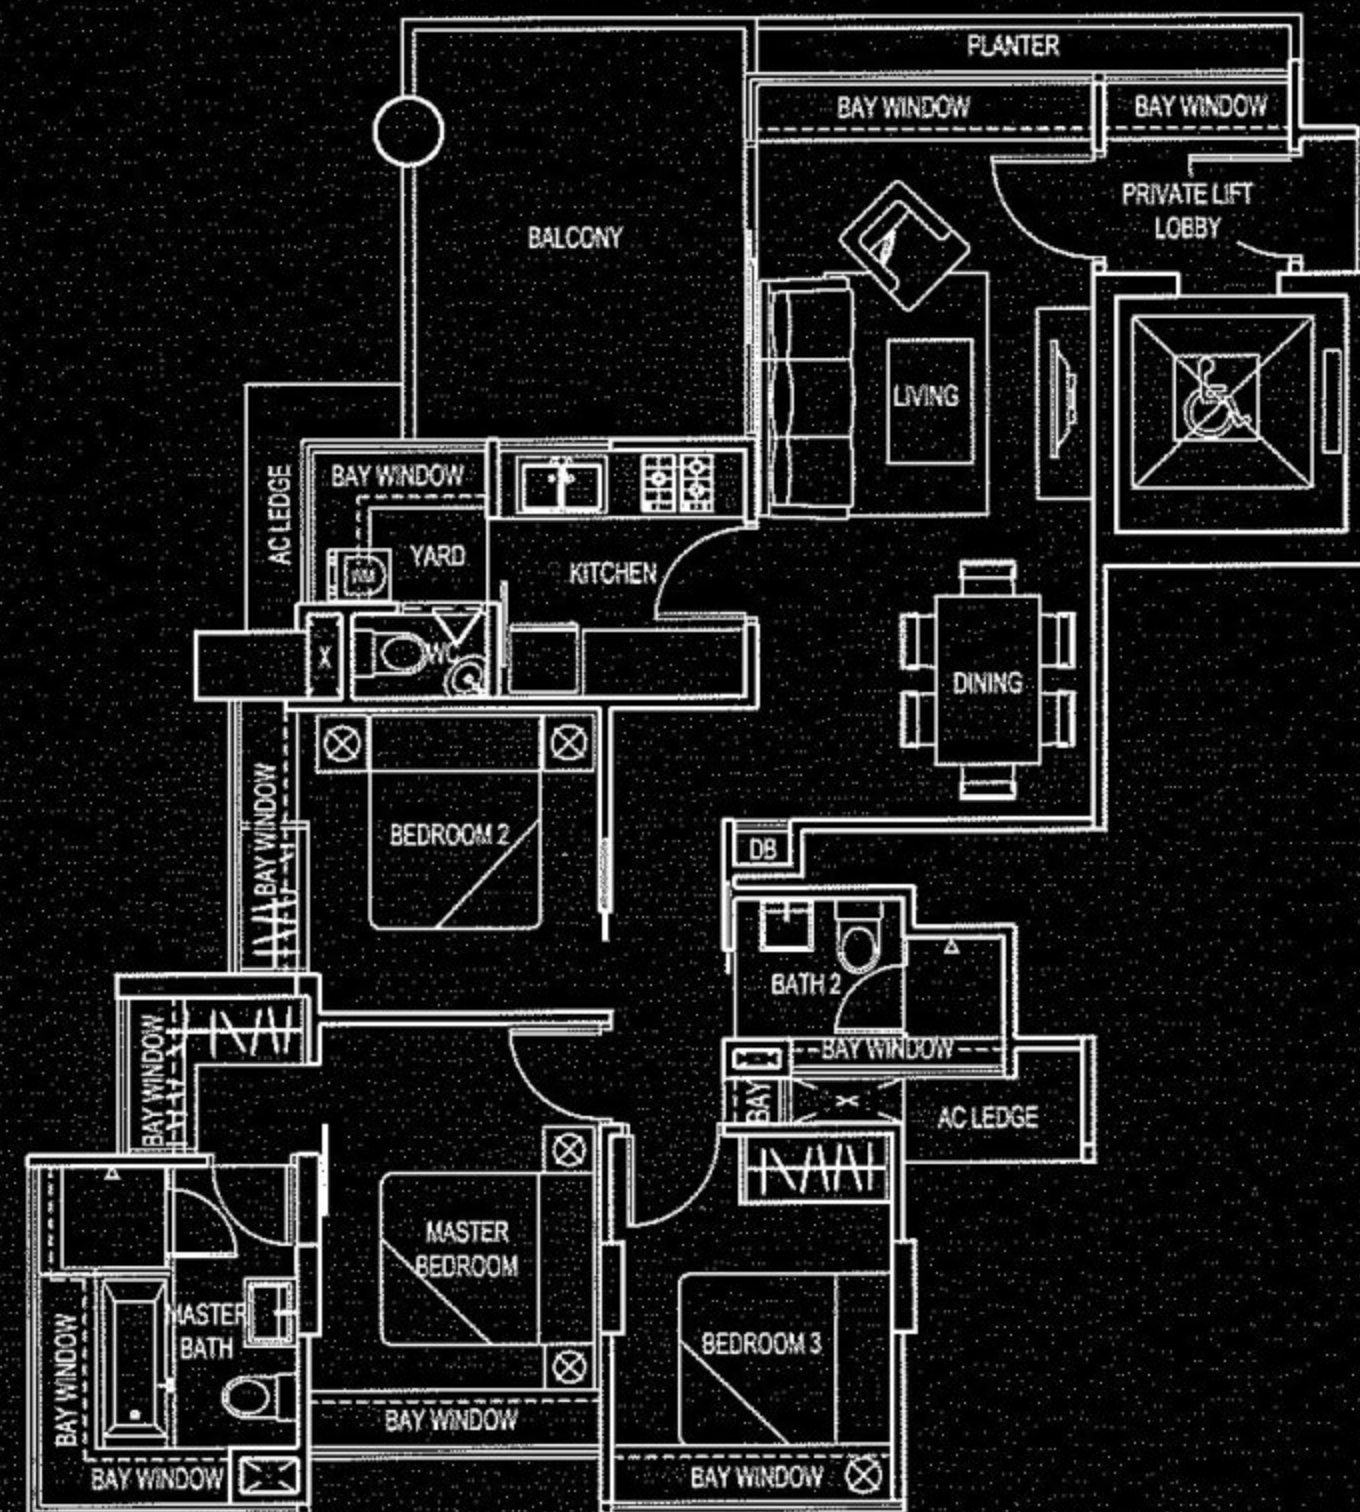

Type A1

3 Bedrooms
99 sqm / 1066 sqft
(inclusive of private lift lobby,
planter, air-con ledge & balcony)
#10-01 to #15-01

Type A1a

3 Bedrooms
109 sqm / 1173 sqft
(inclusive of private lift lobby,
planter, air-con ledge & balcony)
#16-01

Type A

3 Bedrooms
 99 sqm / 1066 sqft
 (inclusive of private lift lobby,
 planter, air-con ledge & balcony)
 #02-01 to #09-01

Type B

2 Bedrooms
 71 sqm / 764 sqft
 (inclusive of private lift lobby,
 air-con ledge & balcony)
 #03-02 to #09-02

Type B1

2 Bedrooms
 70 sqm / 753 sqft
 (inclusive of private lift lobby,
 air-con ledge & balcony)
 #12-02 to #15-02

Type B1a

2 Bedrooms
 85 sqm / 915 sqft
 (inclusive of private lift lobby,
 air-con ledge & balcony)
 #16-02