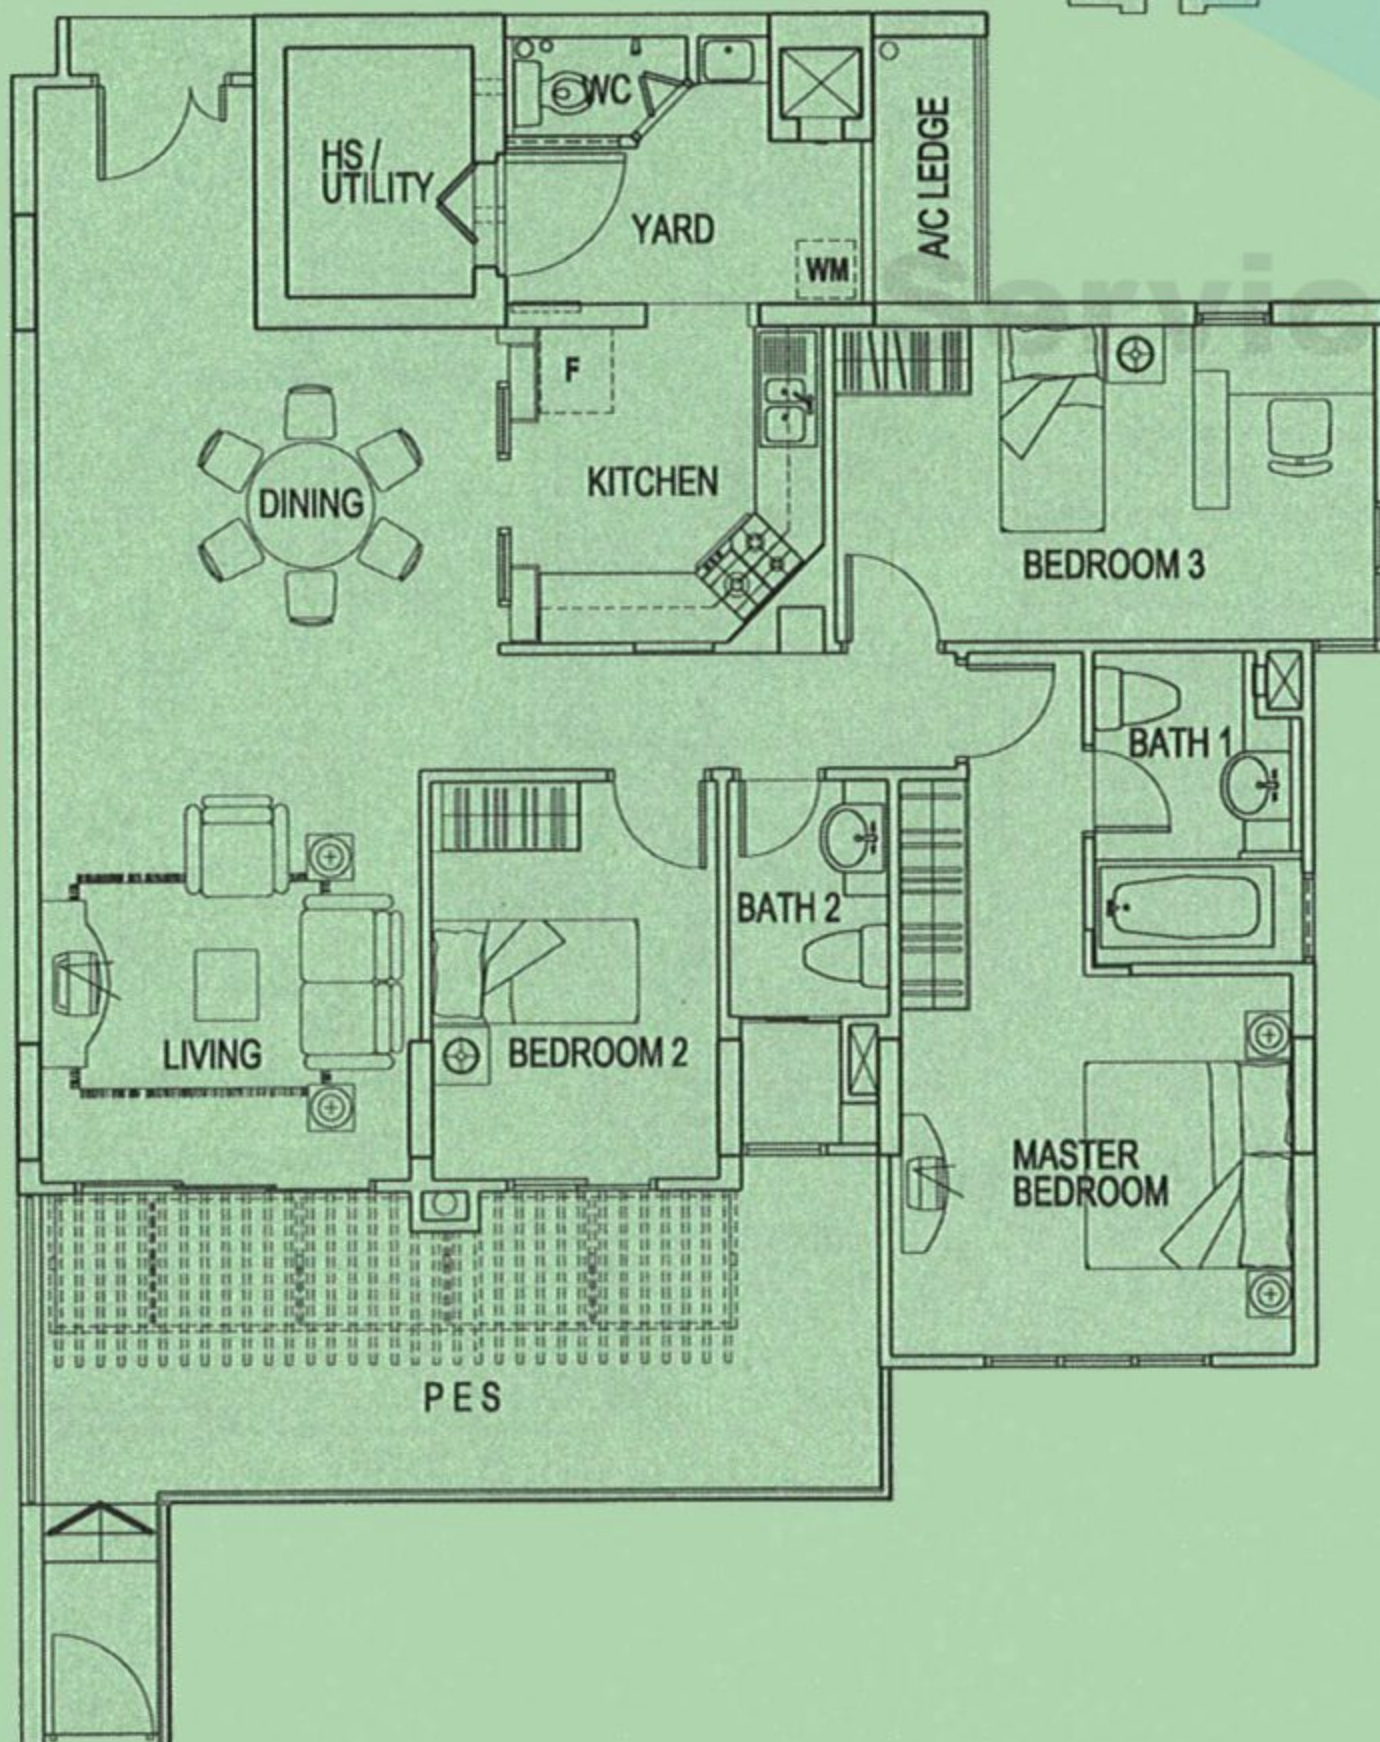

#13-10

**TYPE D2 (PH) UPPER**

**KEYPLAN**

Service You Trust

**TYPE D2 (PH) ROOF**

**TYPE D (P)**  
132 sqm (1421 sq ft)  
#01-13

**TYPE D**  
114 sqm (1227 sq ft)  
#02-13 to #12-13

**TYPE D1 (P)**  
134 sqm (1442 sq ft)  
#01-12

**TYPE D1**  
114 sqm (1227 sq ft)  
#02-12 to #12-12

**TYPE D (PH) LOWER**  
 240 sqm (2583 sq ft)  
 #13-13

**TYPE D (PH) UPPER**

**TYPE D (PH) ROOF**

**TYPE E (PH) LOWER**  
 244 sqm (2626 sq ft)  
 #13-11