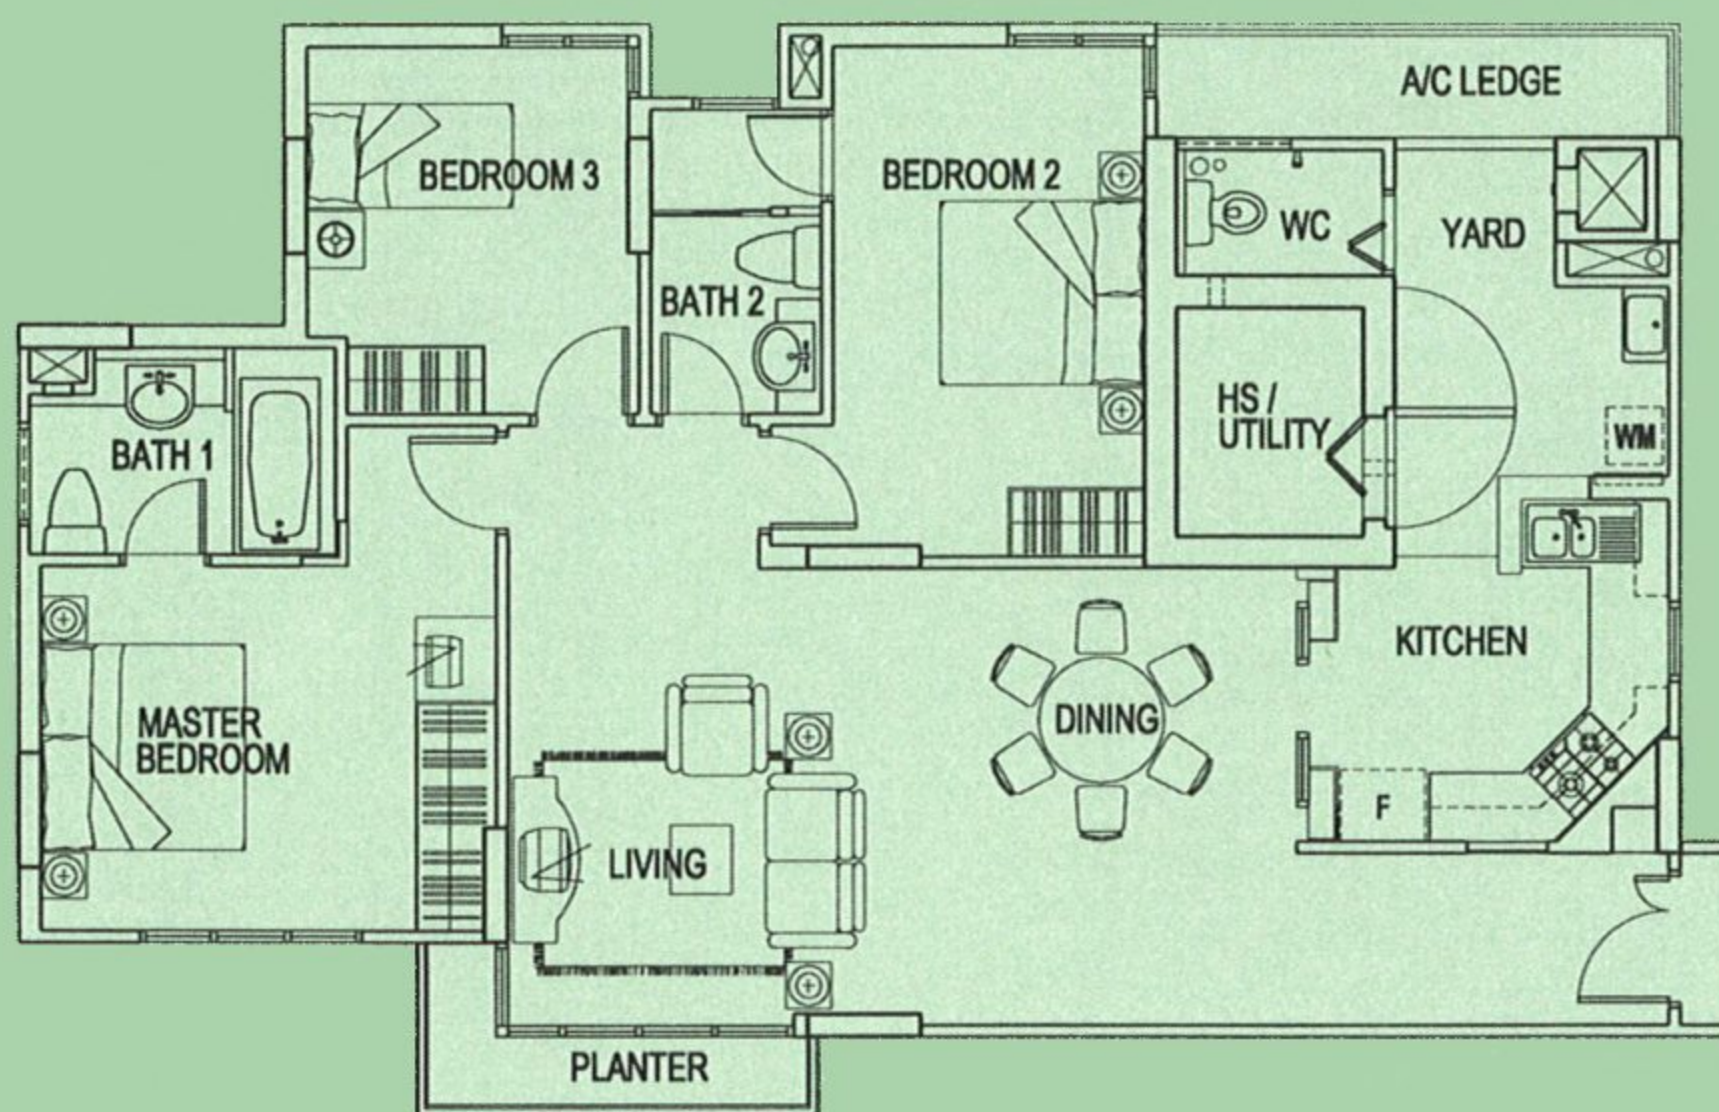

**TYPE E (PH) UPPER**

**KEYPLAN**

Service You Trust

**TYPE E (PH) ROOF**

**TYPE F**  
 117 sqm (1259 sq ft)  
 #02-09 to #13-09

Service You Trust

**TYPE G**  
 118 sqm (1270 sq ft)  
 #02-14 to #13-14

**TYPE H**  
**118 sqm (1270 sq ft)**  
 #03-15 to #12-15

**Service You Trust**

**TYPE J1 (RT) LOWER**

203 sqm (2185 sq ft)

#13-19

**KEYPLAN**

Service You Trust

**TYPE J1 (RT) UPPER**

**TYPE J (P)**  
 126 sqm (1356 sq ft)  
 #01-20