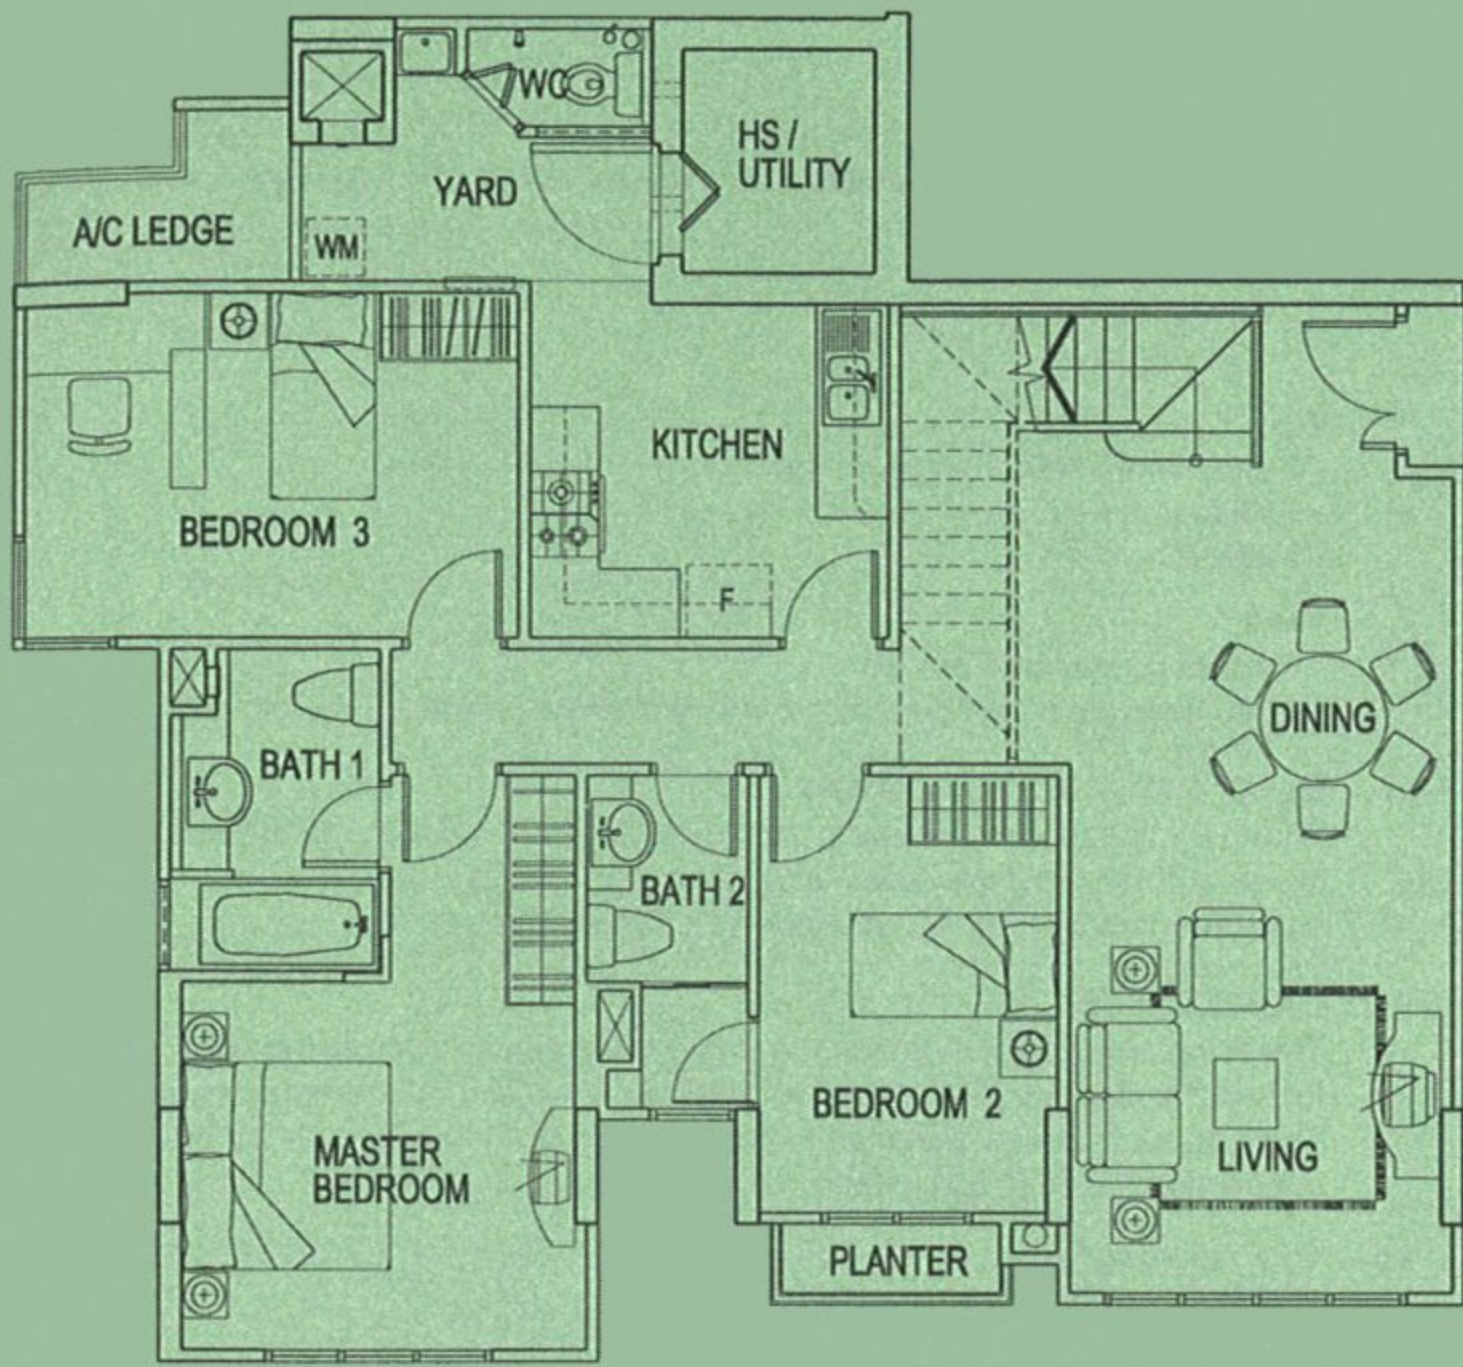

**Service You Trust**

**TYPE J (PH) ROOF**

**TYPE K (P)**  
 130 sqm (1399 sq ft)  
 #01-17

**TYPE K**  
 115 sqm (1238 sq ft)  
 #02-16 to #11-16  
 #02-17 to #11-17

**KEYPLAN**

Service You Trust

**TYPE K1 (P)**  
 130 sqm (1399 sq ft)  
 #01-16

**TYPE K (RT) LOWER**

219 sqm (2357 sq ft)

#12-16

#12-17

Service You Trust

**TYPE K (RT) UPPER**

**TYPE L (P)**  
 129 sqm (1389 sq ft)  
 #01-21

**TYPE L**  
 115 sqm (1238 sq ft)  
 #02-21 to #12-21

Service You Trust

**TYPE L (PH) LOWER**

252 sqm (2713 sq ft)

#13-21

**TYPE L (PH) UPPER**

**KEYPLAN**

Service You Trust

**TYPE L (PH) ROOF**

**TYPE M (P)**  
 123 sqm (1324 sq ft)  
 #01-18

Service You Trust

**TYPE M**  
 115 sqm (1238 sq ft)  
 #02-18 to #13-18