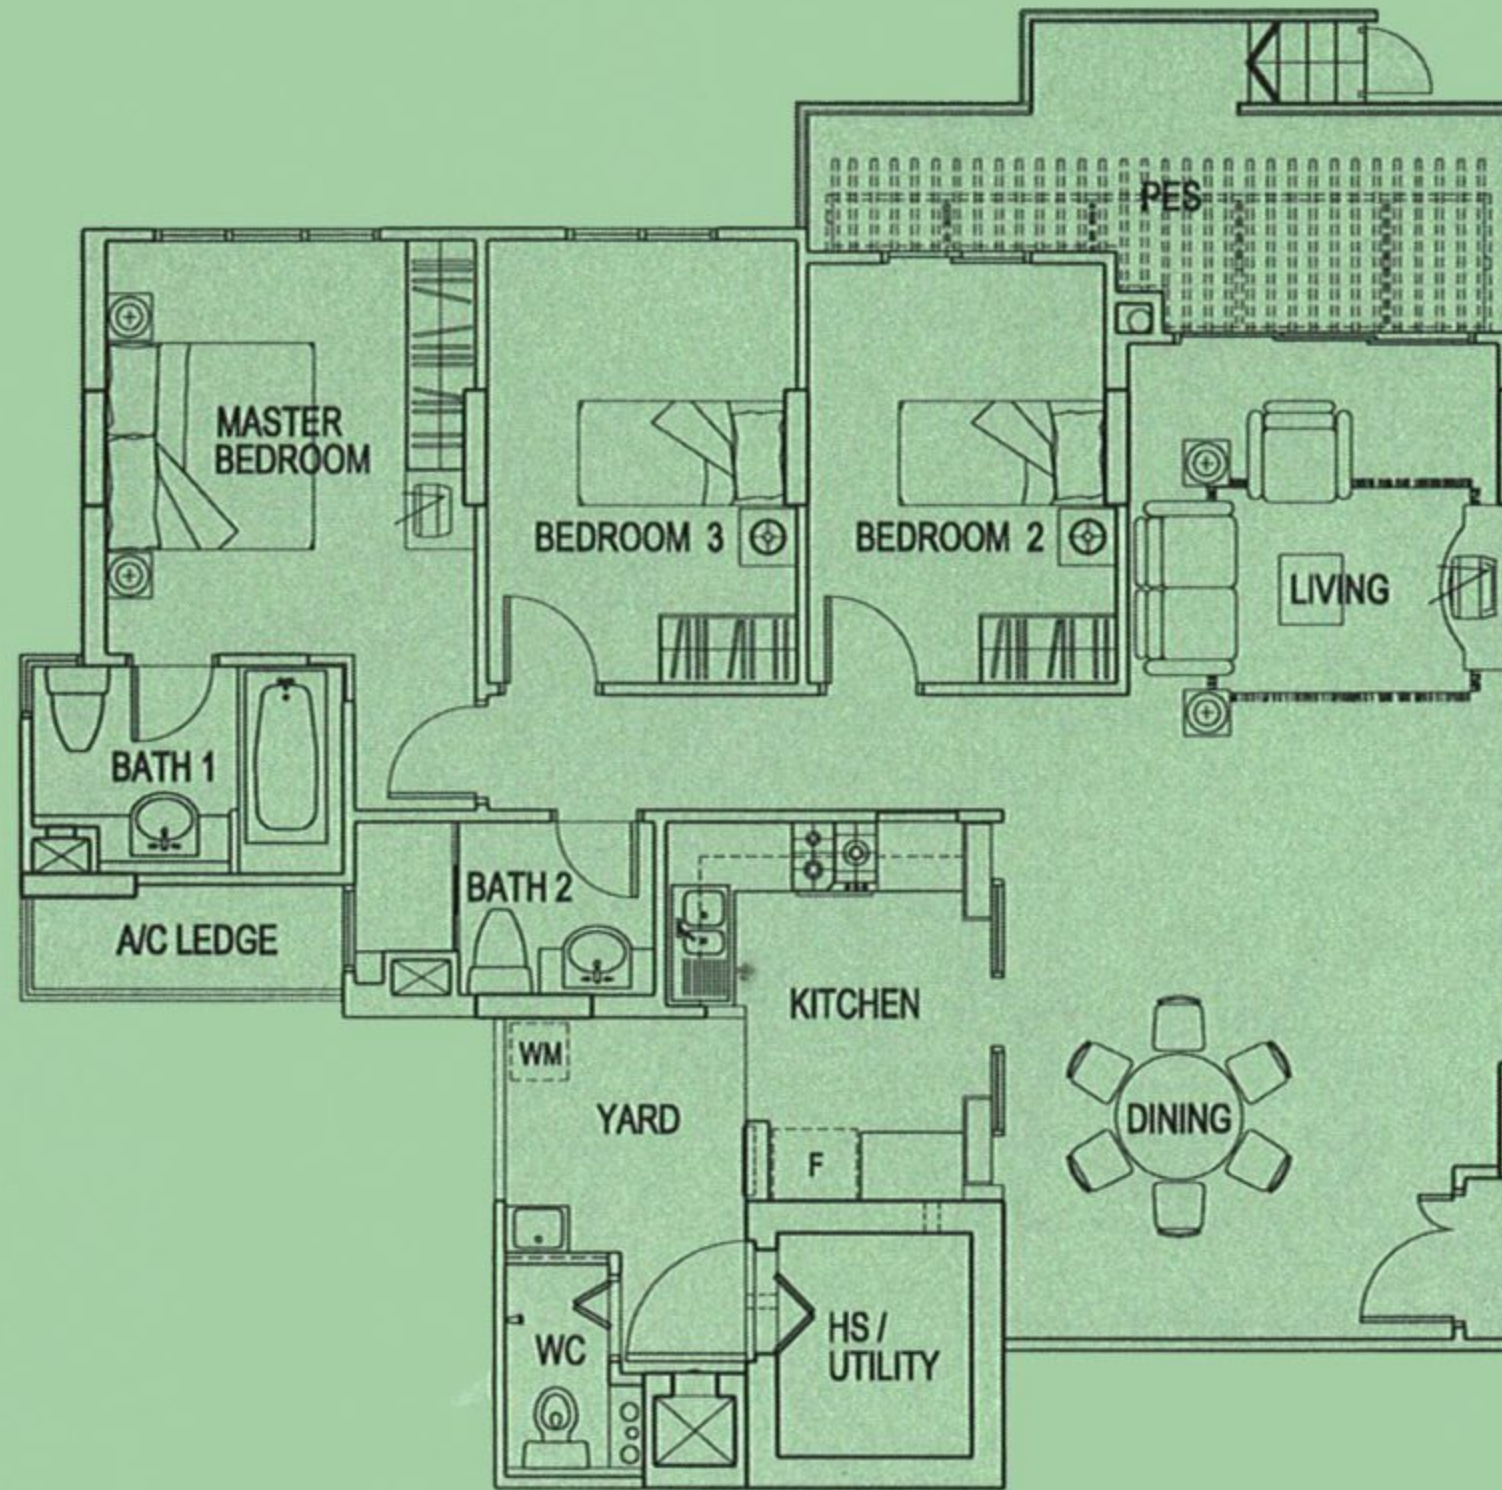

**TYPE K (RT) LOWER**

219 sqm (2357 sq ft)

#12-16

#12-17

Service You Trust

**TYPE K (RT) UPPER**

**TYPE L (P)**  
 129 sqm (1389 sq ft)  
 #01-21

**TYPE L**  
 115 sqm (1238 sq ft)  
 #02-21 to #12-21

Service You Trust

**TYPE L (PH) LOWER**

252 sqm (2713 sq ft)

#13-21

**TYPE L (PH) UPPER**

**KEYPLAN**

Service You Trust

**TYPE L (PH) ROOF**

**TYPE M (P)**  
 123 sqm (1324 sq ft)  
 #01-18

Service You Trust

**TYPE M**  
 115 sqm (1238 sq ft)  
 #02-18 to #13-18