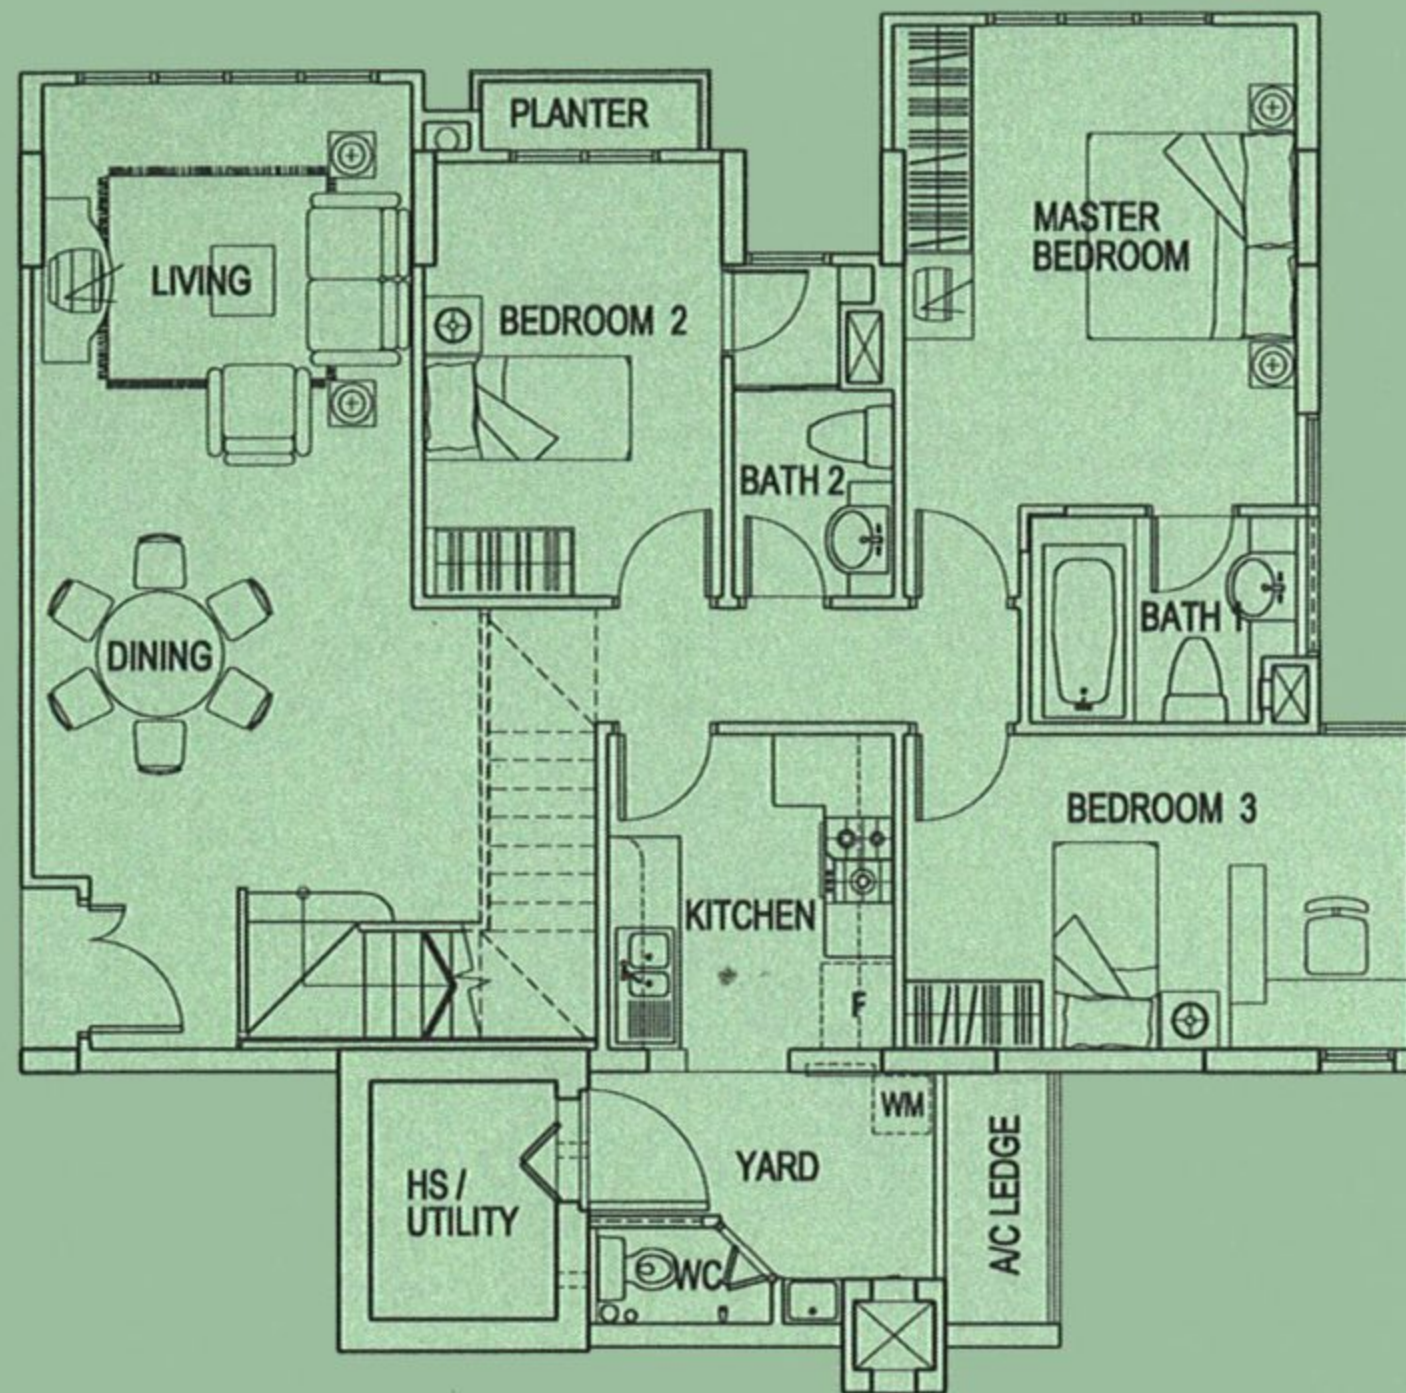

**TYPE E (PH) UPPER**

**KEYPLAN**

Service You Trust

**TYPE E (PH) ROOF**

**TYPE F**  
 117 sqm (1259 sq ft)  
 #02-09 to #13-09

Service You Trust

**TYPE G**  
 118 sqm (1270 sq ft)  
 #02-14 to #13-14

**TYPE H**  
**118 sqm (1270 sq ft)**  
 #03-15 to #12-15

**Service You Trust**

**TYPE J1 (RT) LOWER**

203 sqm (2185 sq ft)

#13-19

**KEYPLAN**

Service You Trust

**TYPE J1 (RT) UPPER**

**TYPE J (P)**  
 126 sqm (1356 sq ft)  
 #01-20