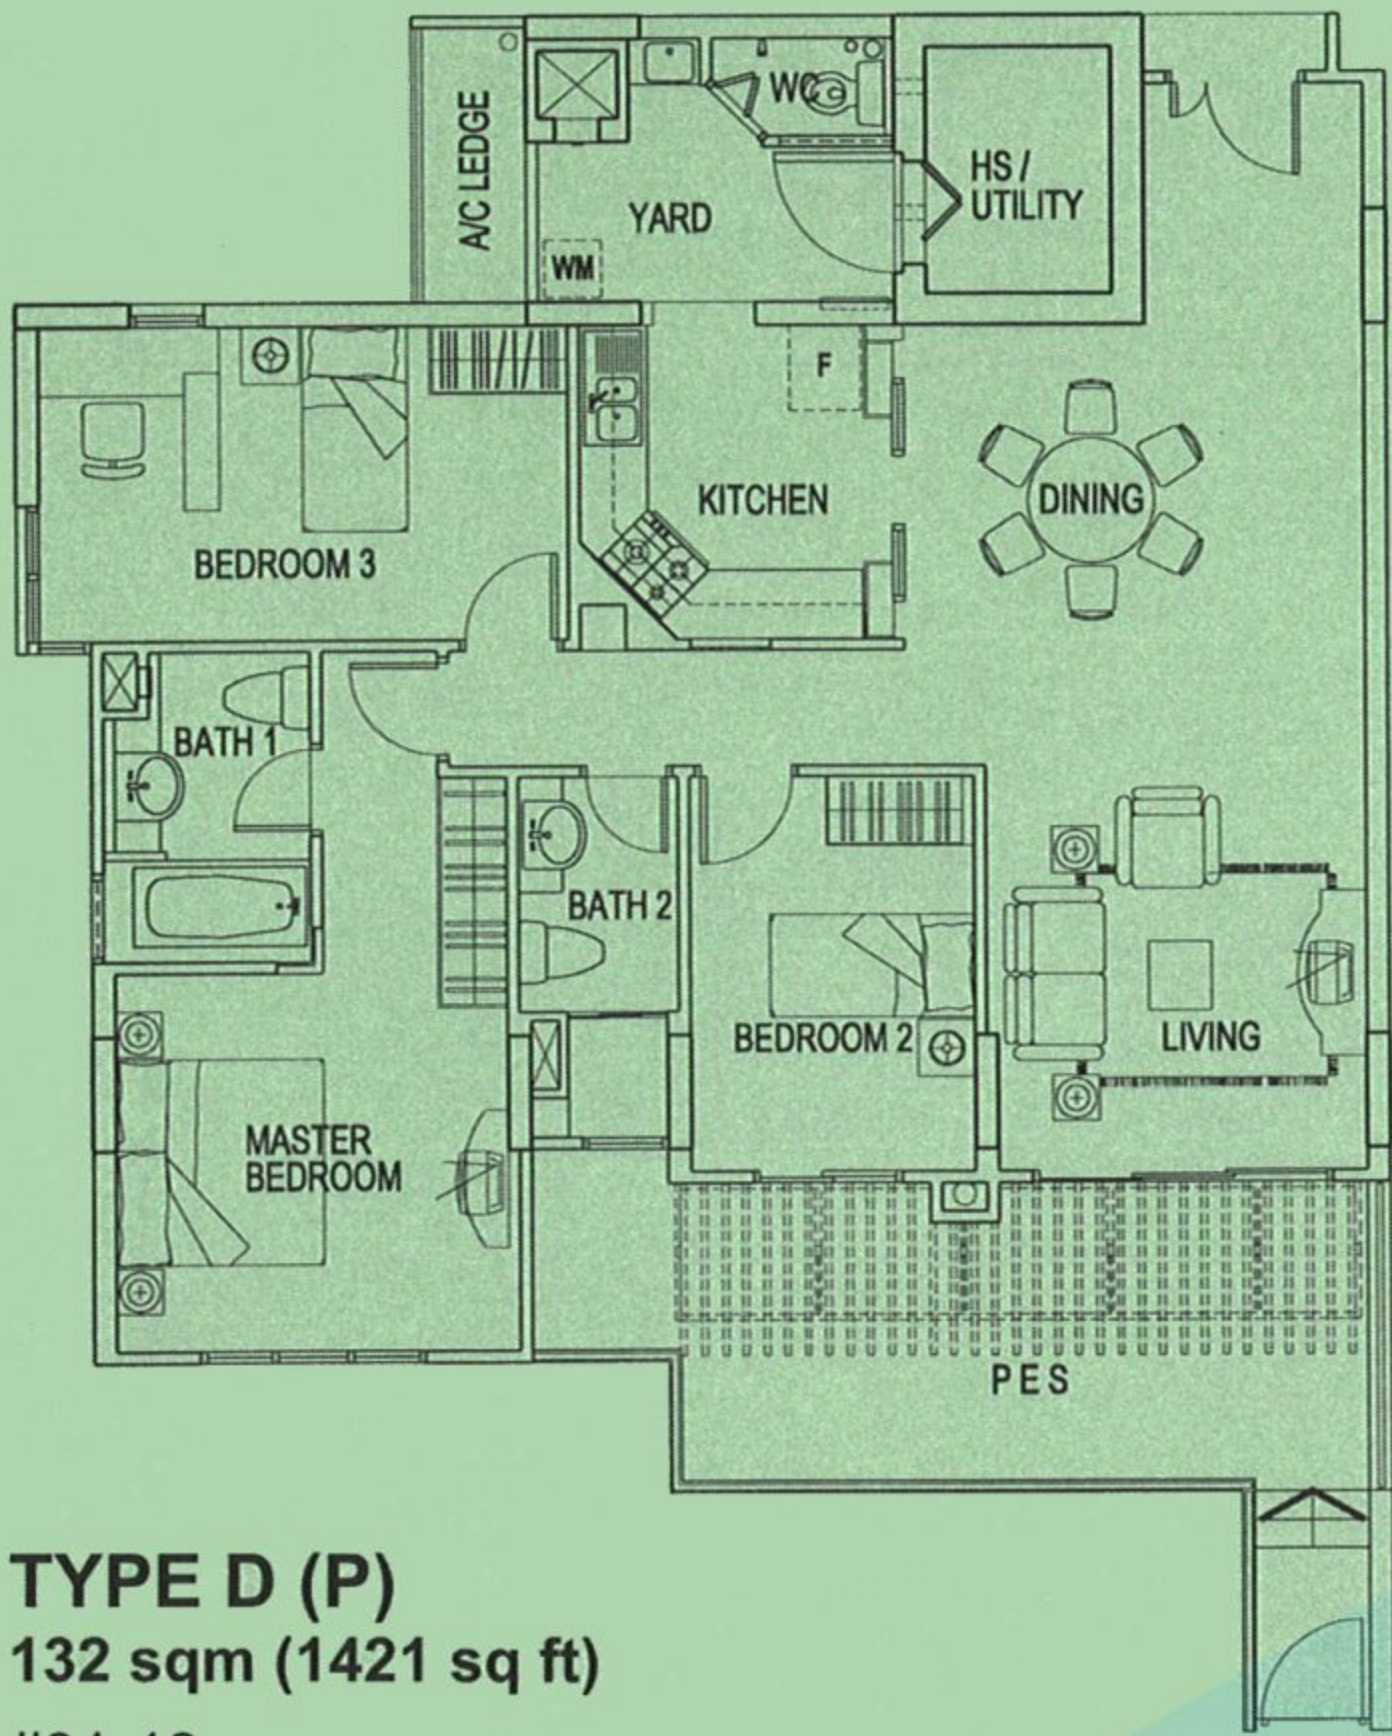

#13-10

**TYPE D2 (PH) UPPER**

**KEYPLAN**

Service You Trust

**TYPE D2 (PH) ROOF**

**TYPE D (P)**  
132 sqm (1421 sq ft)  
#01-13

**TYPE D**  
114 sqm (1227 sq ft)  
#02-13 to #12-13

**TYPE D1 (P)**  
134 sqm (1442 sq ft)  
#01-12

**TYPE D1**  
114 sqm (1227 sq ft)  
#02-12 to #12-12

**TYPE D (PH) LOWER**  
 240 sqm (2583 sq ft)  
 #13-13

**TYPE D (PH) UPPER**

**TYPE D (PH) ROOF**

**TYPE E (PH) LOWER**  
 244 sqm (2626 sq ft)  
 #13-11