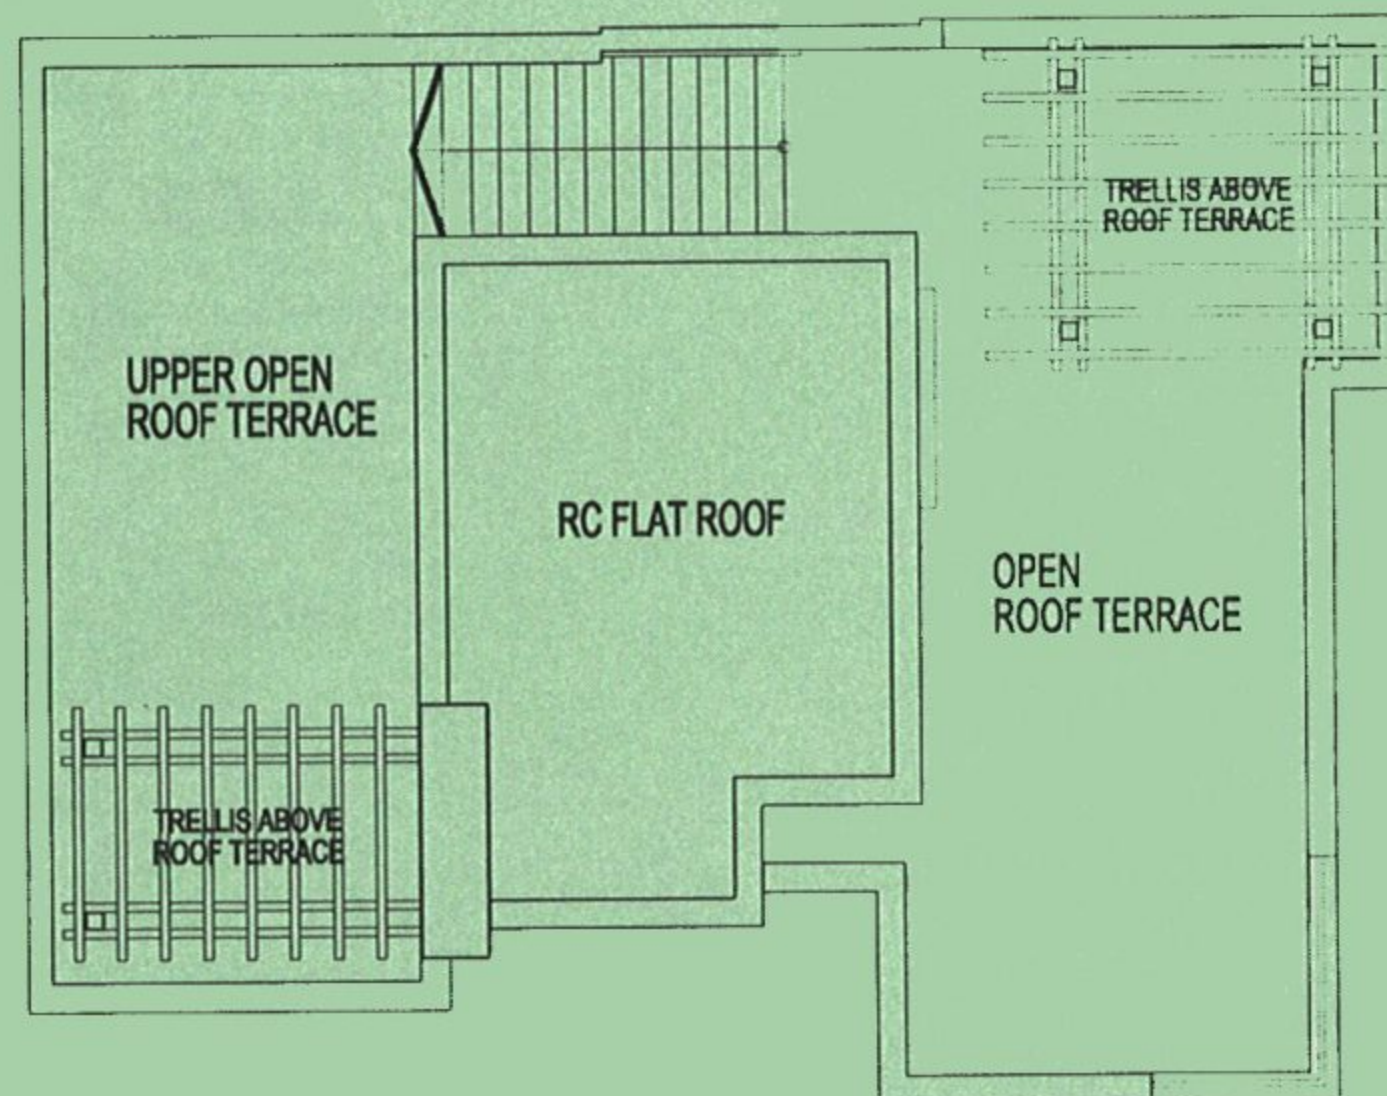

**KEYPLAN**

**Service You Trust**

**TYPE C (PH) ROOF**

**TYPE D1 (PH) LOWER**  
 240 sqm (2583 sq ft)  
 #13-12

**TYPE D1 (PH) UPPER**

**TYPE D1 (PH) ROOF**

**TYPE D2 (P)**  
 132 sqm (1421 sq ft)  
 #01-10

**TYPE D2**  
 114 sqm (1227 sq ft)  
 #02-10 to #12-10

**KEYPLAN**

**TYPE E (P)**  
 134 sqm (1442 sq ft)  
 #01-11

**TYPE E**  
 115 sqm (1238 sq ft)  
 #02-11 to #12-11

**TYPE D2 (PH) LOWER**

240 sqm (2583 sq ft)