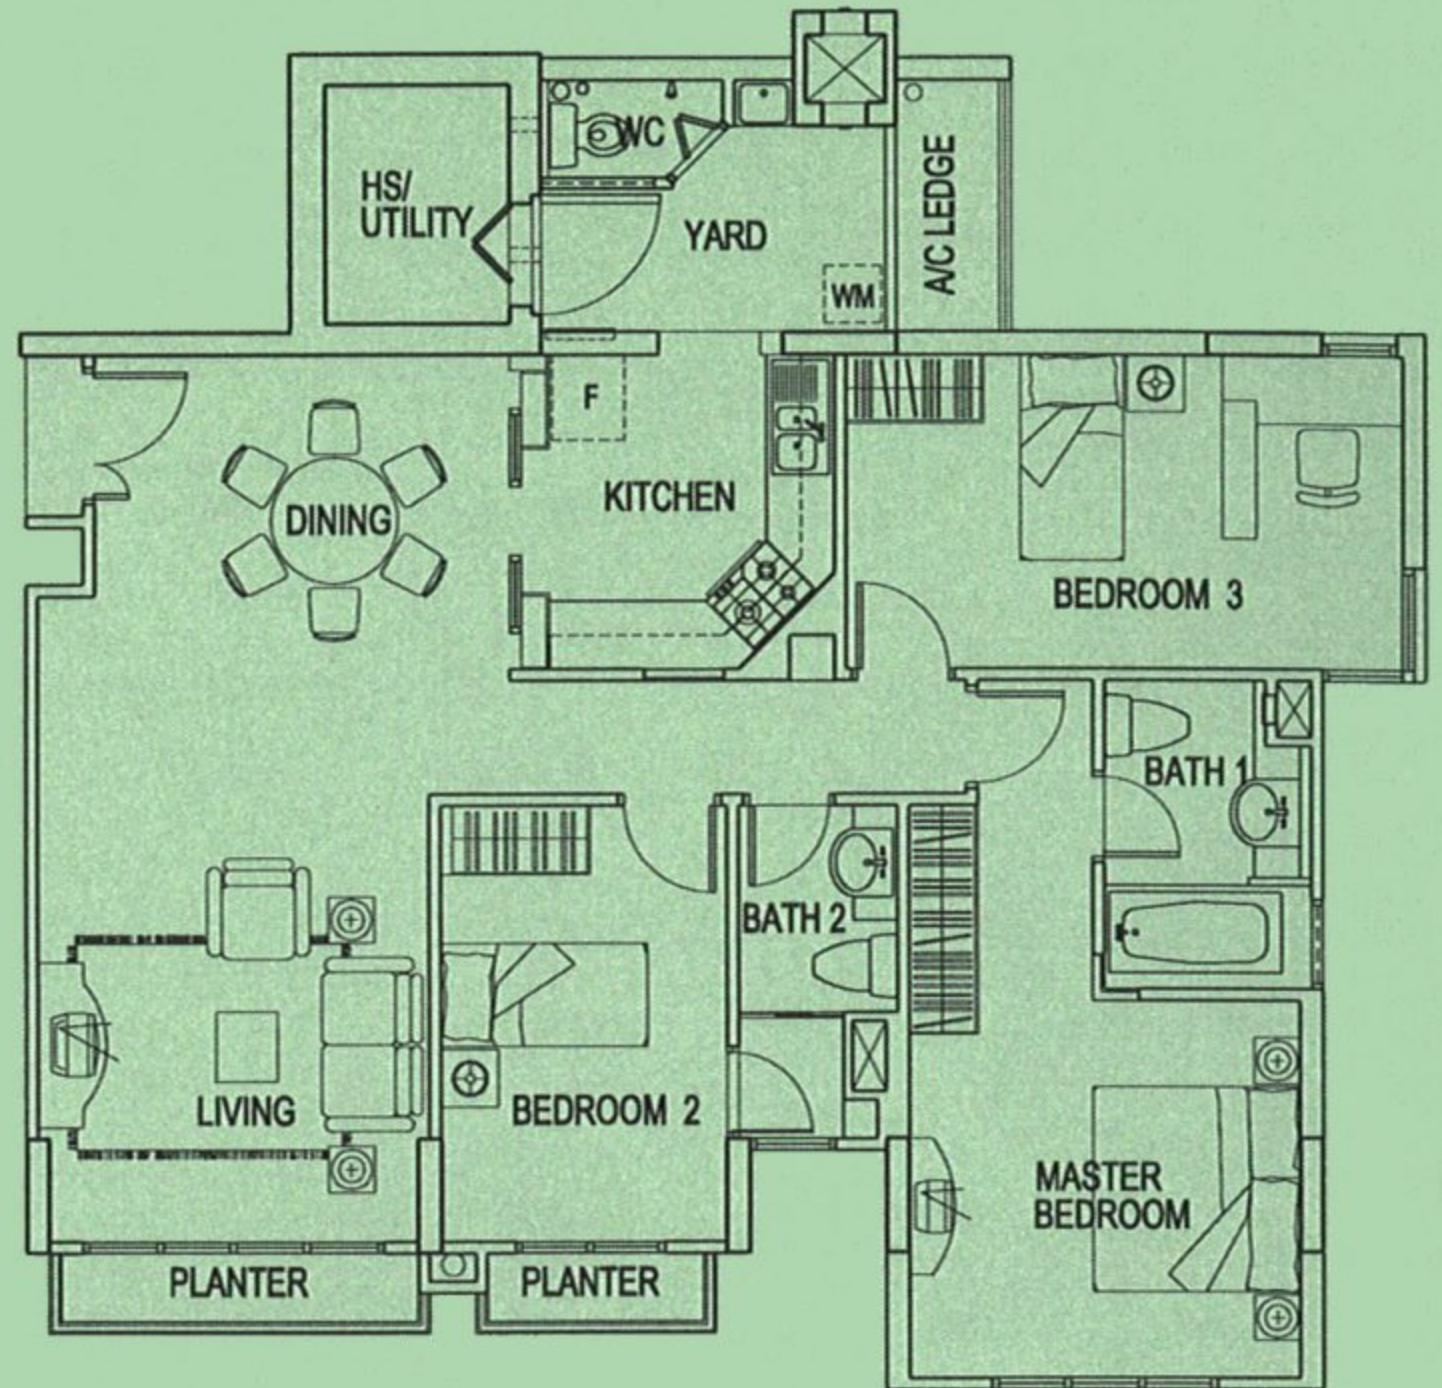

**Service You Trust**

**TYPE C2 (PH) ROOF**

**TYPE C (P)**  
126 sqm (1356 sq ft)

#01-05  
#01-22

**TYPE C**  
111 sqm (1195 sq ft)

#02-05 to #12-05  
#02-22 to #12-22

**TYPE C1 (P)**  
126 sqm (1356 sq ft)

#01-08  
#01-25

**TYPE C1**  
111 sqm (1195 sq ft)

#02-08 to #13-08  
#02-25 to #13-25

**TYPE C (PH) LOWER**

237 sqm (2551 sq ft)

#13-05

#13-22

**TYPE C (PH) UPPER**

**KEYPLAN**

**Service You Trust**

**TYPE C (PH) ROOF**

**TYPE D1 (PH) LOWER**  
 240 sqm (2583 sq ft)  
 #13-12

**TYPE D1 (PH) UPPER**

**TYPE D1 (PH) ROOF**

**TYPE D2 (P)**  
 132 sqm (1421 sq ft)  
 #01-10