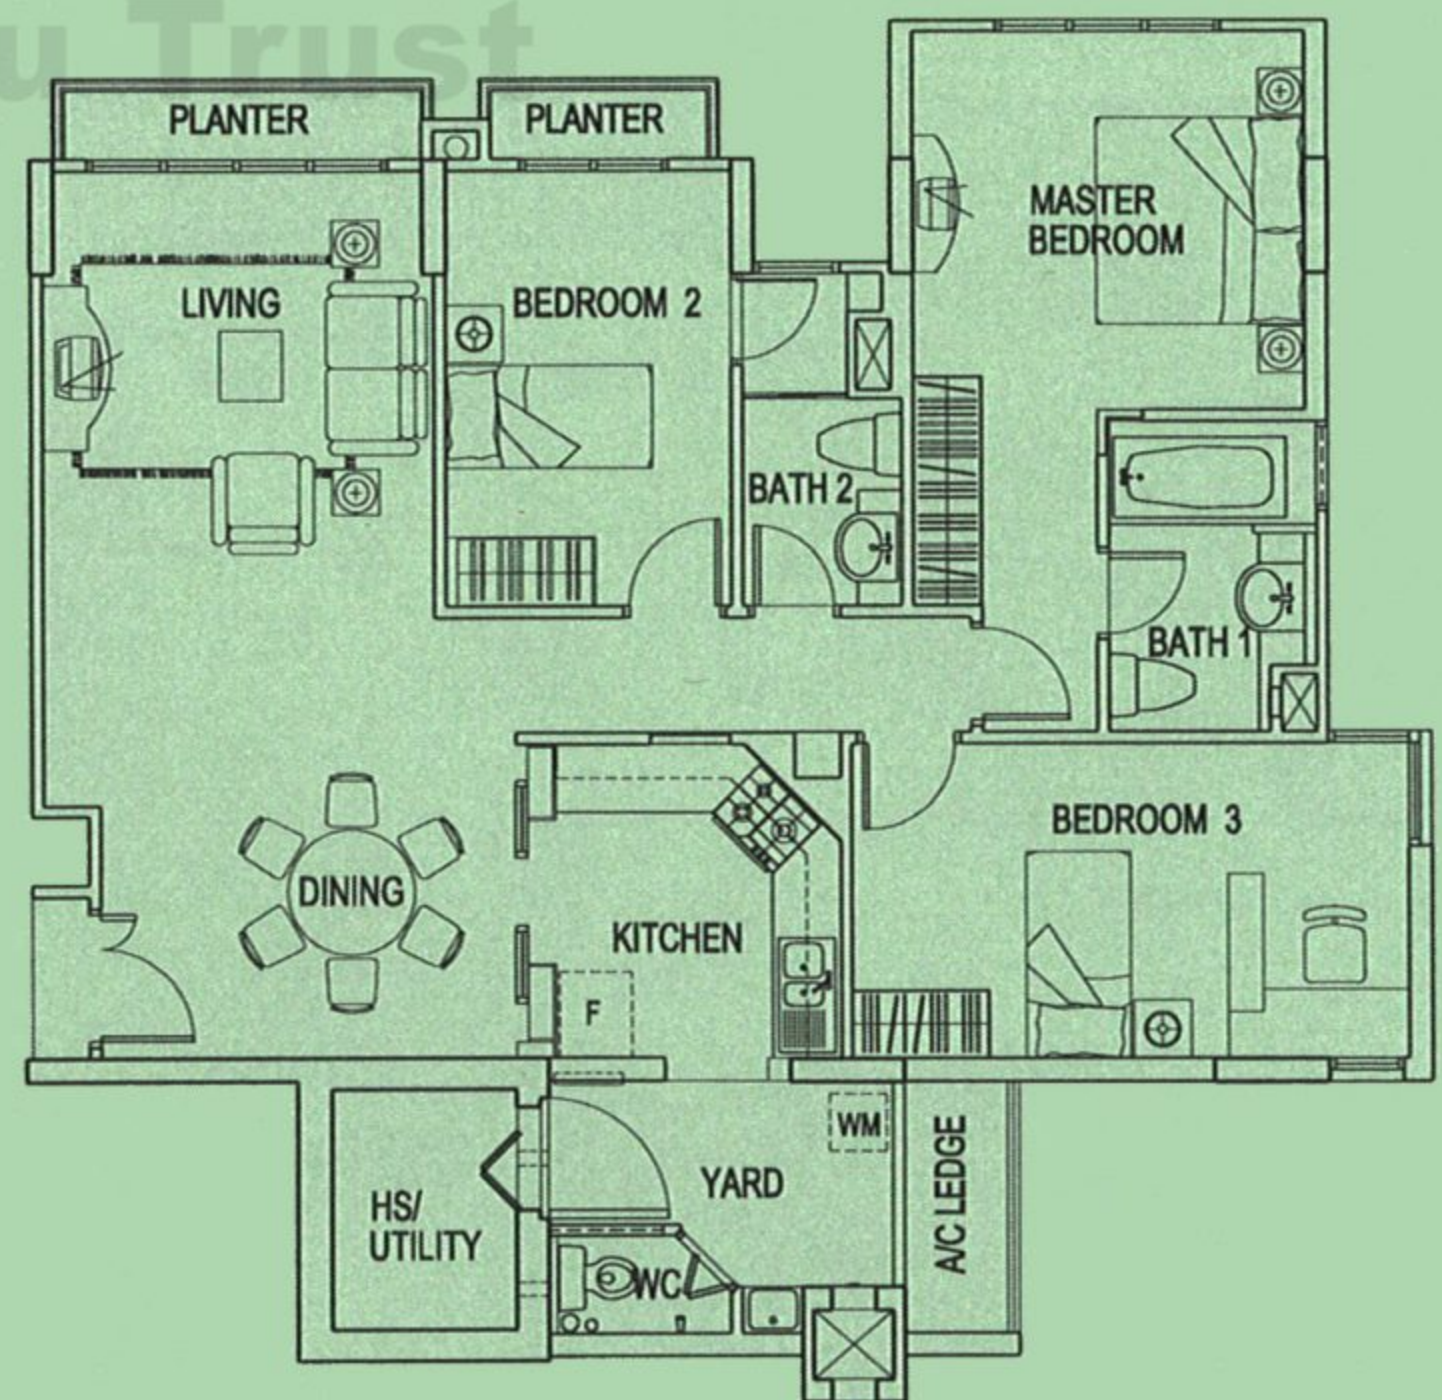

**Service You Trust**

**TYPE C2 (PH) ROOF**

**TYPE C (P)**  
126 sqm (1356 sq ft)

#01-05  
#01-22

**TYPE C**  
111 sqm (1195 sq ft)

#02-05 to #12-05  
#02-22 to #12-22

**TYPE C1 (P)**  
126 sqm (1356 sq ft)

#01-08  
#01-25

**TYPE C1**  
111 sqm (1195 sq ft)

#02-08 to #13-08  
#02-25 to #13-25

**TYPE C (PH) LOWER**

237 sqm (2551 sq ft)

#13-05

#13-22

**TYPE C (PH) UPPER**