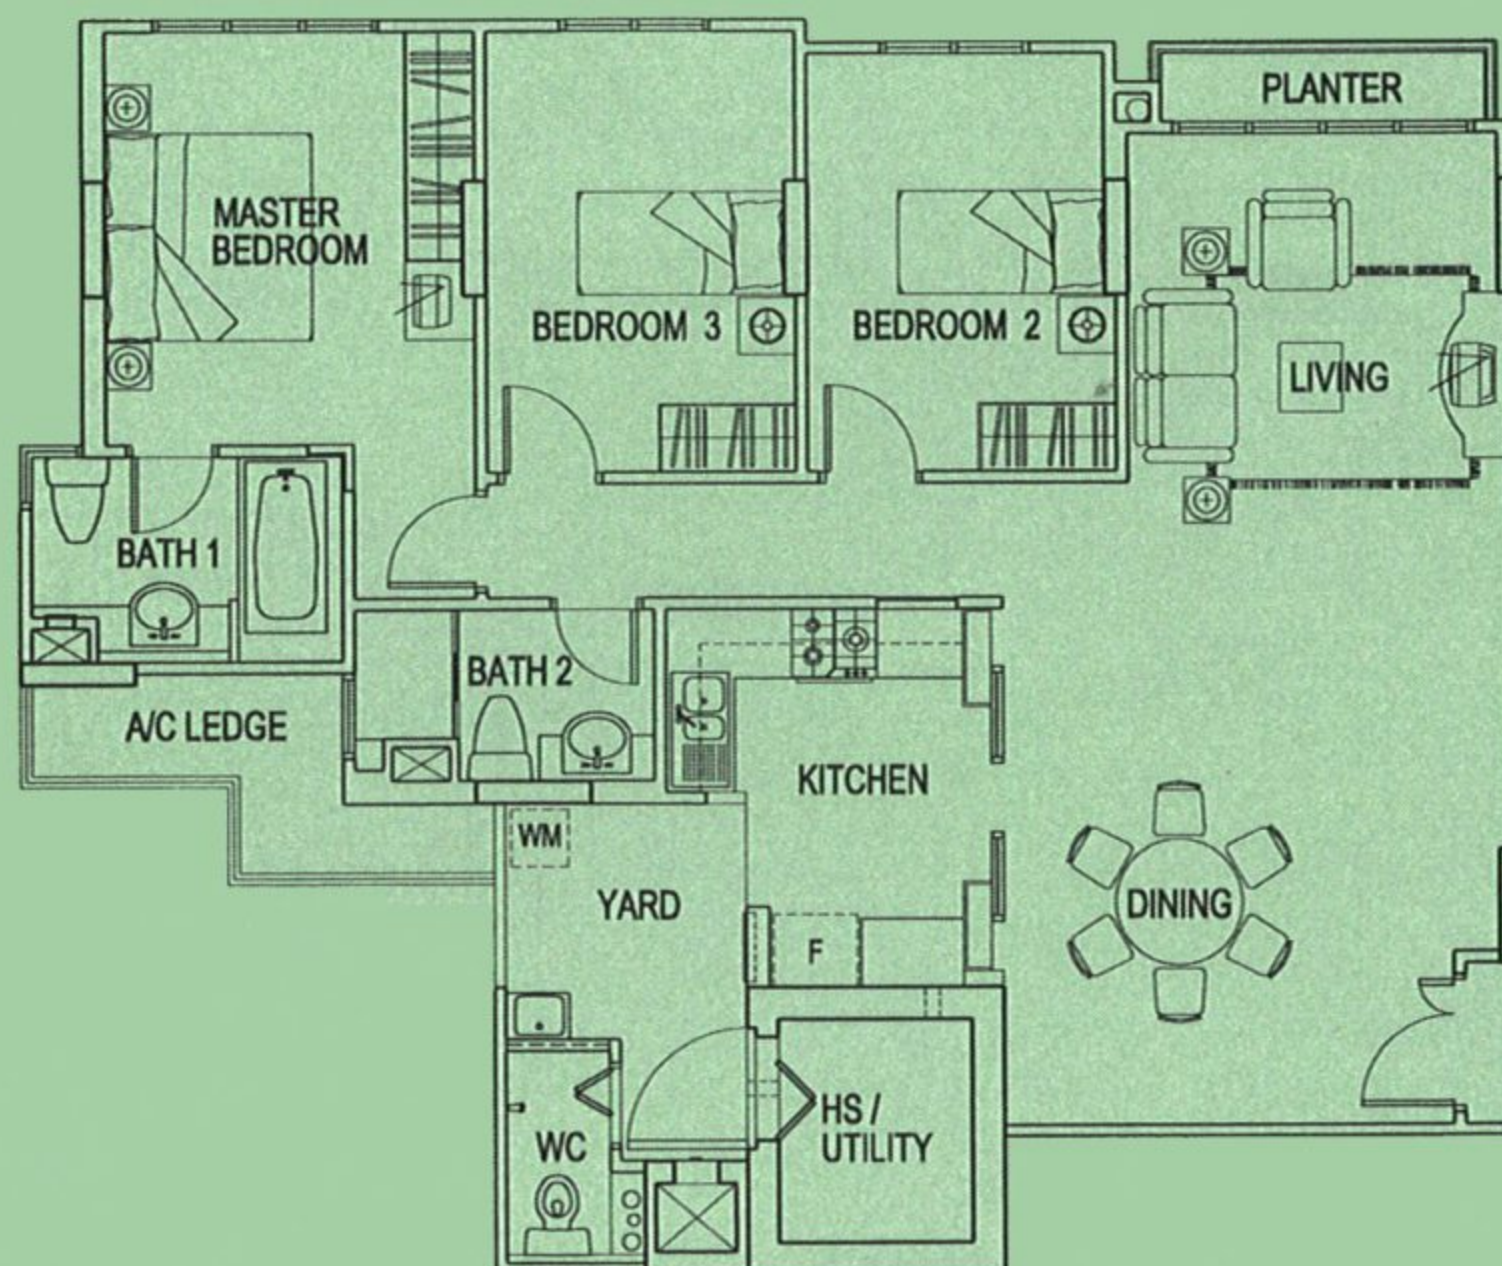

**TYPE K (RT) LOWER**

219 sqm (2357 sq ft)

#12-16

#12-17

Service You Trust

**TYPE K (RT) UPPER**

**TYPE L (P)**  
 129 sqm (1389 sq ft)  
 #01-21

**TYPE L**  
 115 sqm (1238 sq ft)  
 #02-21 to #12-21

Service You Trust

**TYPE L (PH) LOWER**

252 sqm (2713 sq ft)

#13-21

**TYPE L (PH) UPPER**

**KEYPLAN**

Service You Trust

**TYPE L (PH) ROOF**

**TYPE M (P)**  
 123 sqm (1324 sq ft)  
 #01-18

Service You Trust

**TYPE M**  
 115 sqm (1238 sq ft)  
 #02-18 to #13-18