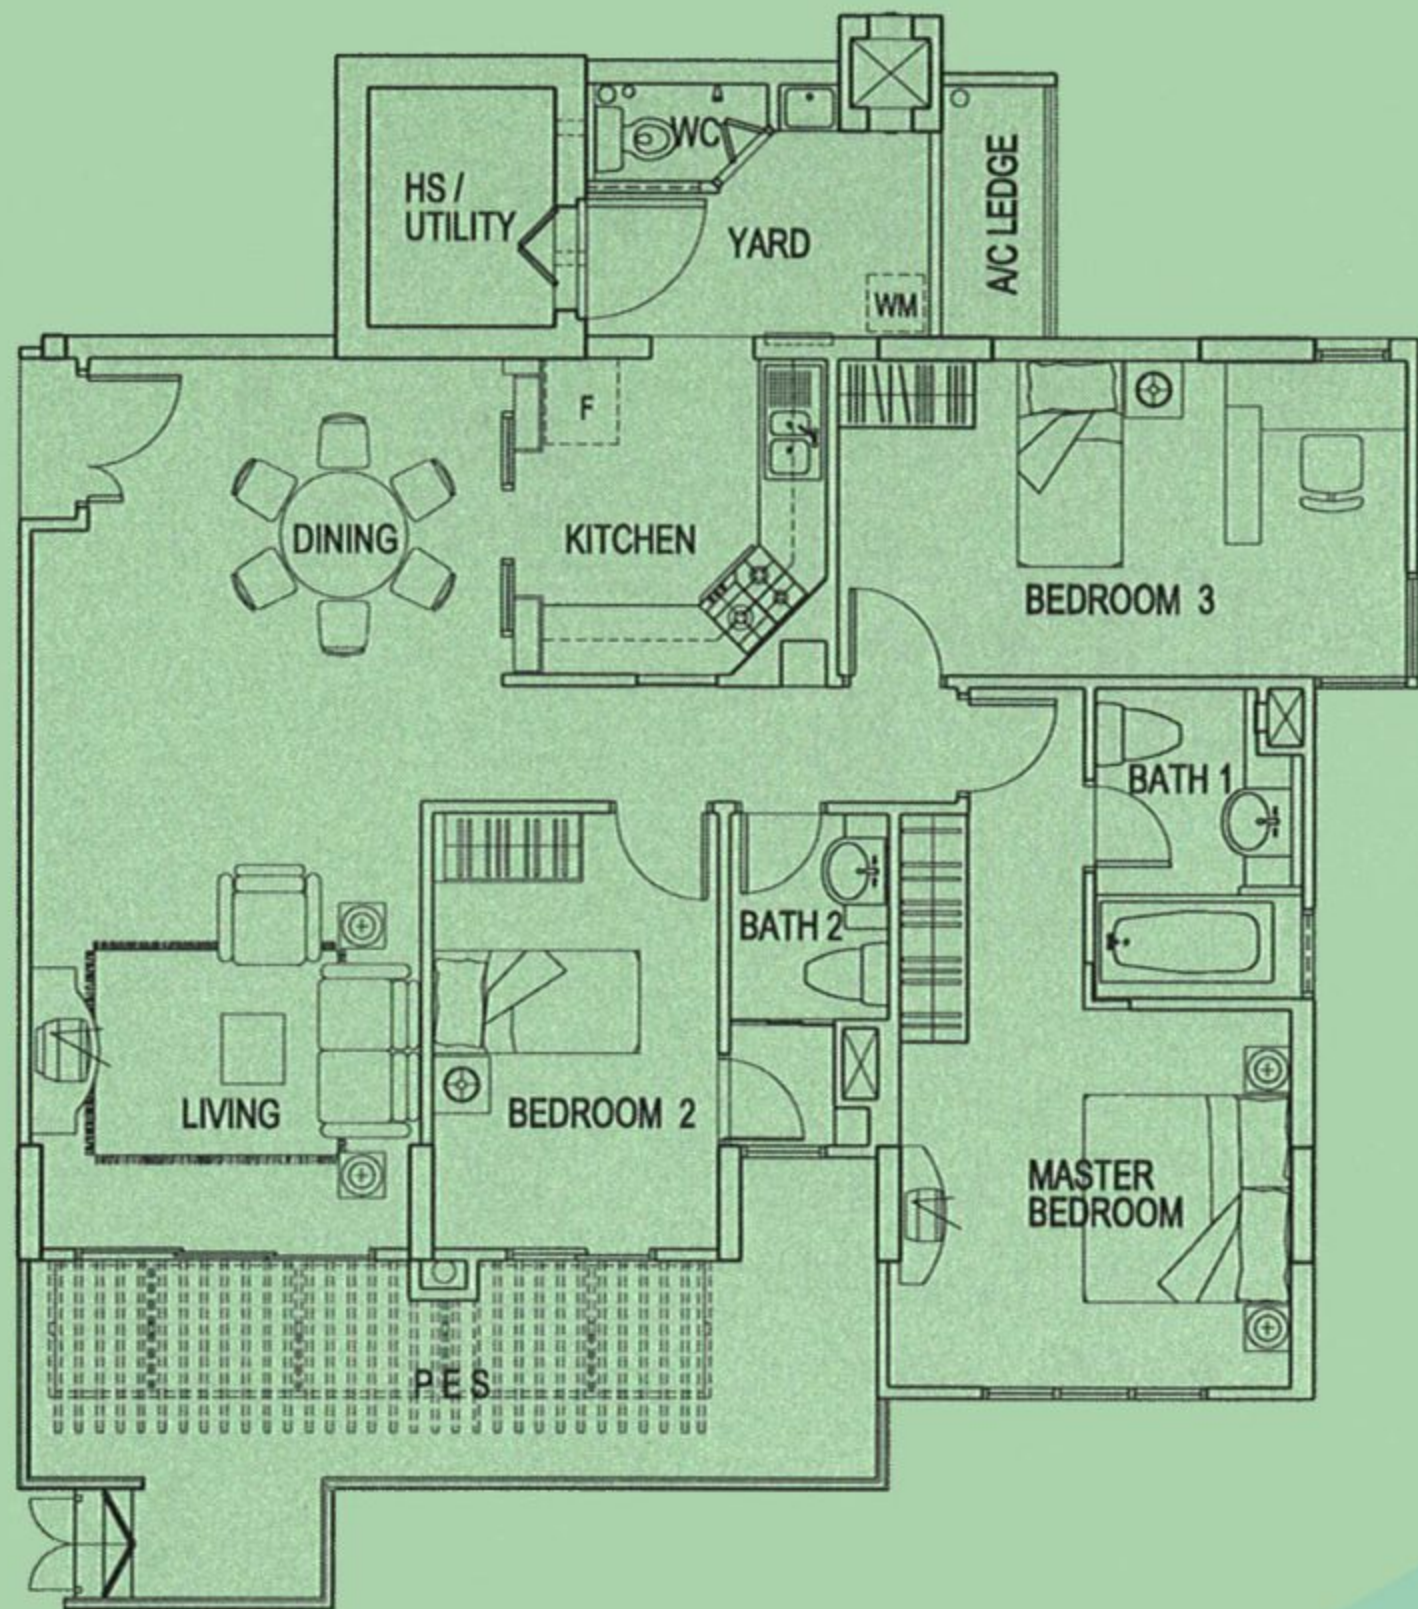

**Service You Trust**

**TYPE J1 (RT) LOWER**

203 sqm (2185 sq ft)

#13-19

**KEYPLAN**

Service You Trust

**TYPE J1 (RT) UPPER**

**TYPE J (P)**  
 126 sqm (1356 sq ft)  
 #01-20

**TYPE J**  
 112 sqm (1206 sq ft)  
 #02-19 to #12-19  
 #02-20 to #12-20

**TYPE J1 (P)**  
 123 sqm (1324 sq ft)  
 #01-19

**TYPE J (PH) LOWER**  
 240 sqm (2583 sq ft)  
 #13-20

**TYPE J (PH) UPPER**

**KEYPLAN**

**Service You Trust**

**TYPE J (PH) ROOF**

**TYPE K (P)**  
 130 sqm (1399 sq ft)  
 #01-17

**TYPE K**  
 115 sqm (1238 sq ft)  
 #02-16 to #11-16  
 #02-17 to #11-17

**KEYPLAN**

Service You Trust

**TYPE K1 (P)**  
 130 sqm (1399 sq ft)  
 #01-16