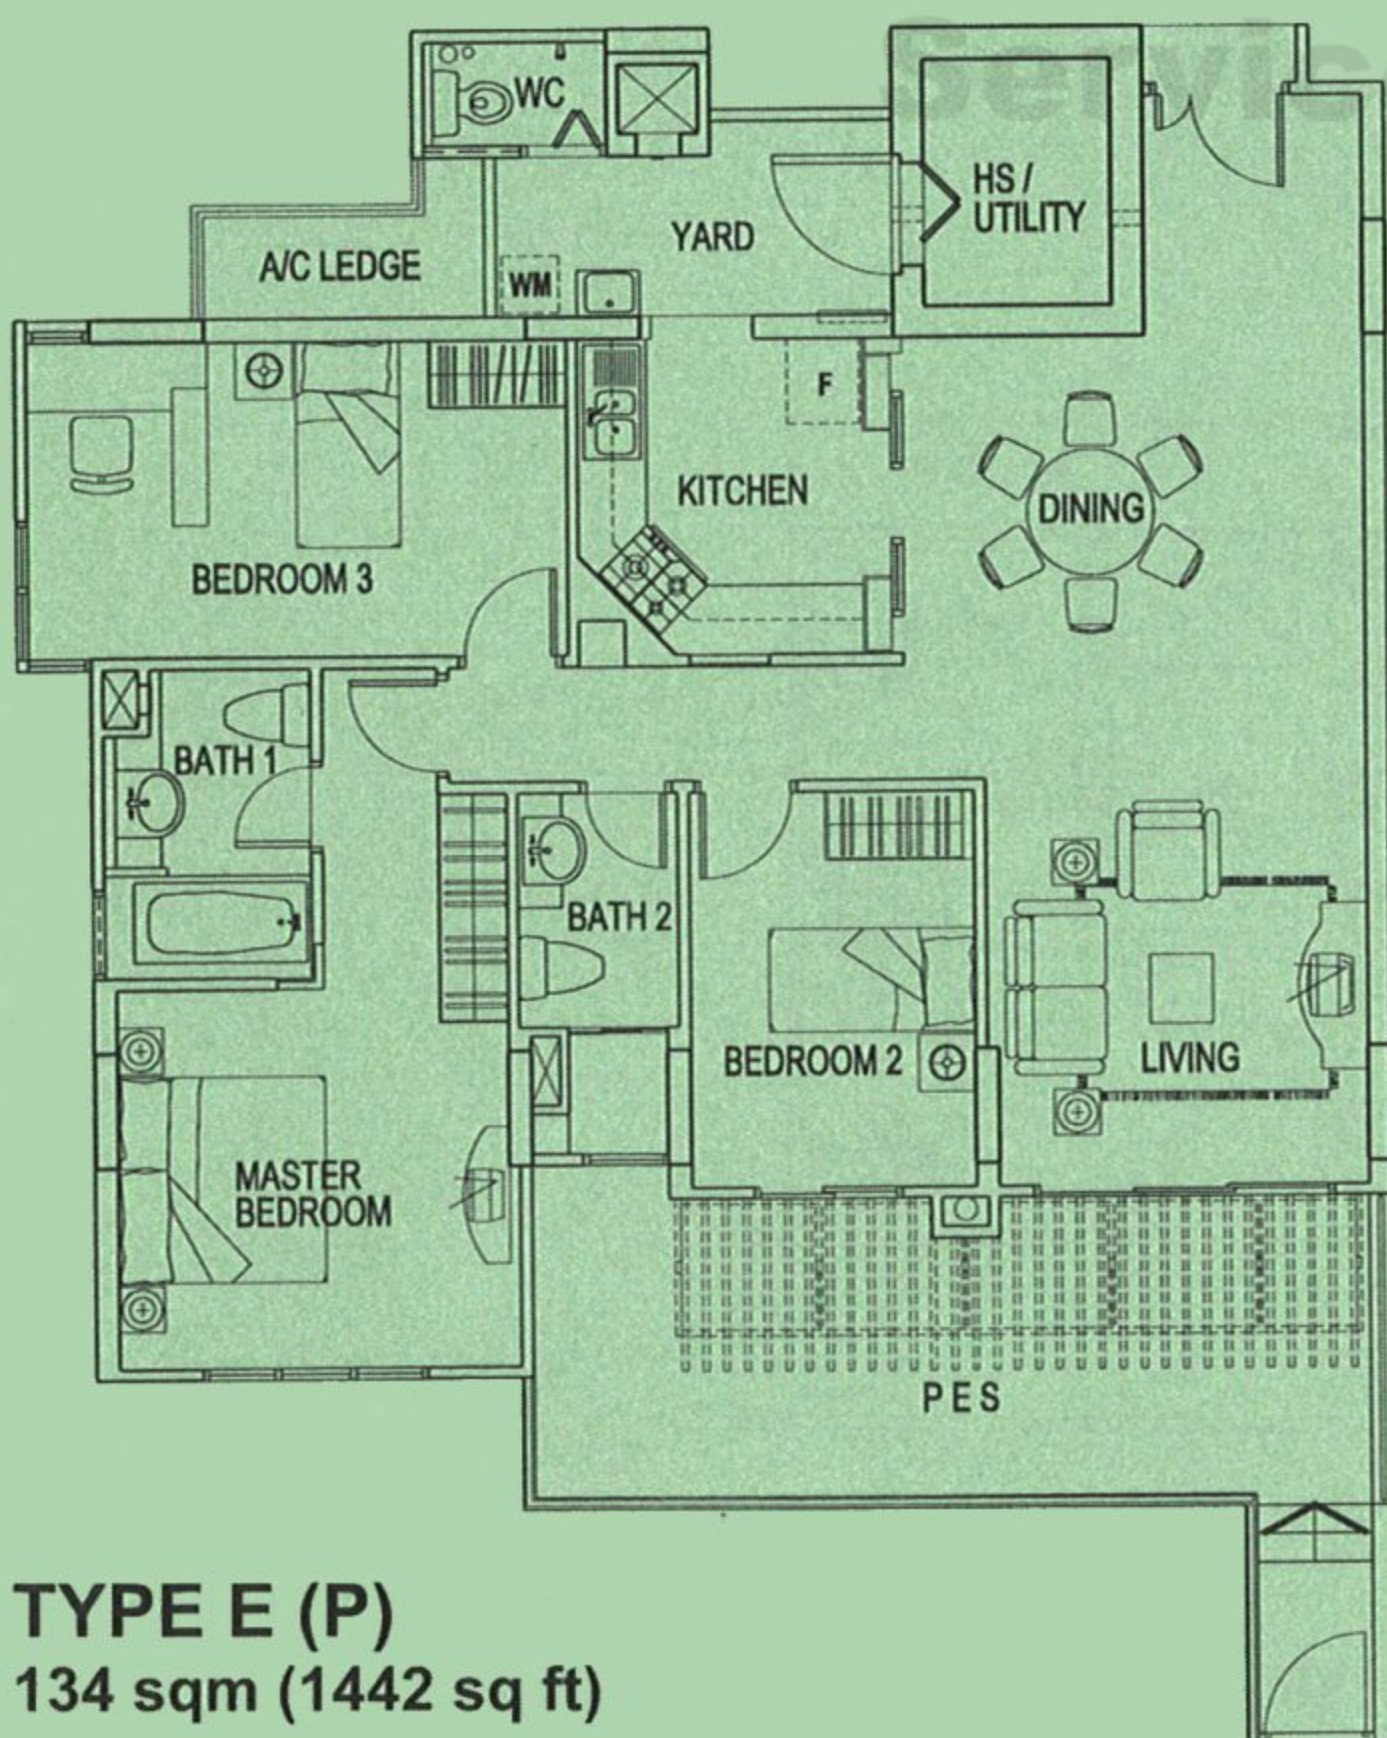

TYPE E (P)
134 sqm (1442 sq ft)
#01-11