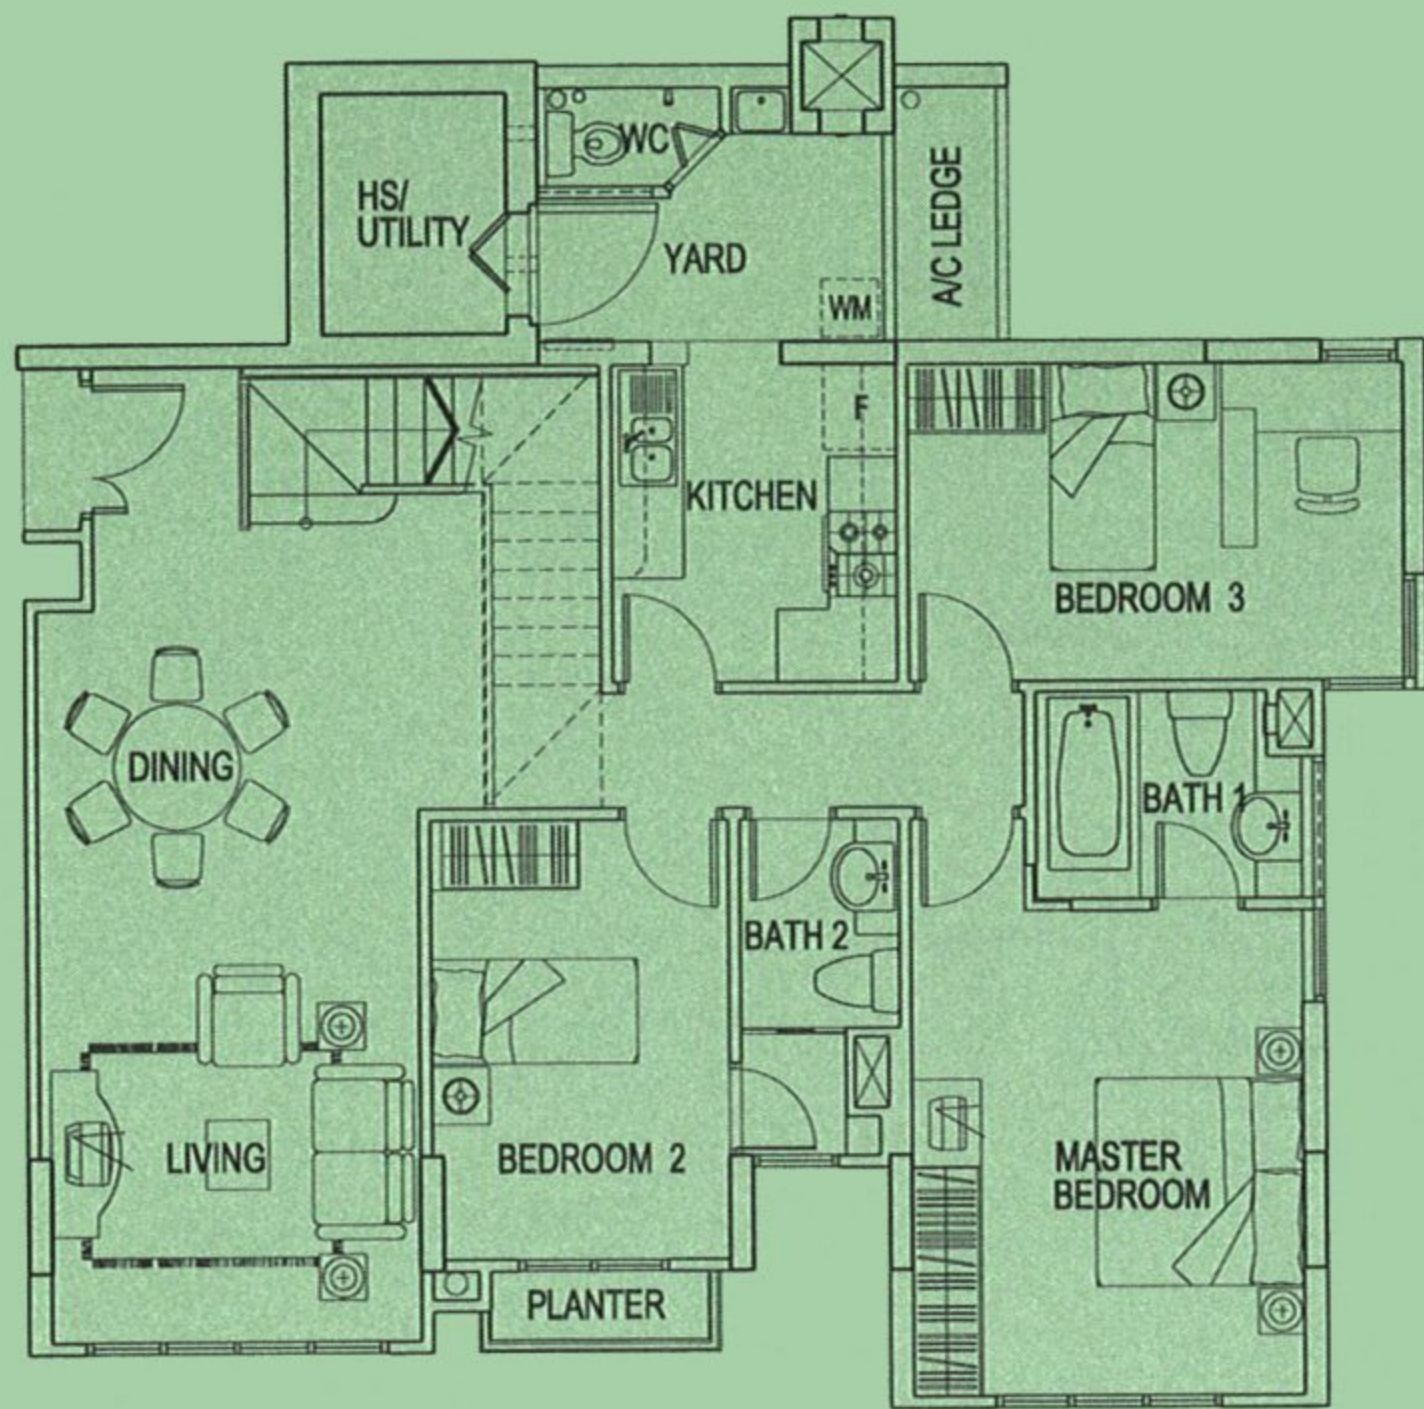

**Service You Trust**

**TYPE C2 (PH) ROOF**

**TYPE C (P)**  
126 sqm (1356 sq ft)

#01-05  
#01-22

**TYPE C**  
111 sqm (1195 sq ft)

#02-05 to #12-05  
#02-22 to #12-22

**TYPE C1 (P)**  
126 sqm (1356 sq ft)

#01-08  
#01-25

**TYPE C1**  
111 sqm (1195 sq ft)

#02-08 to #13-08  
#02-25 to #13-25

**TYPE C (PH) LOWER**

237 sqm (2551 sq ft)

#13-05

#13-22

**TYPE C (PH) UPPER**

**KEYPLAN**

**Service You Trust**

**TYPE C (PH) ROOF**

**TYPE D1 (PH) LOWER**  
 240 sqm (2583 sq ft)  
 #13-12

**TYPE D1 (PH) UPPER**

**TYPE D1 (PH) ROOF**

**TYPE D2 (P)**  
 132 sqm (1421 sq ft)  
 #01-10