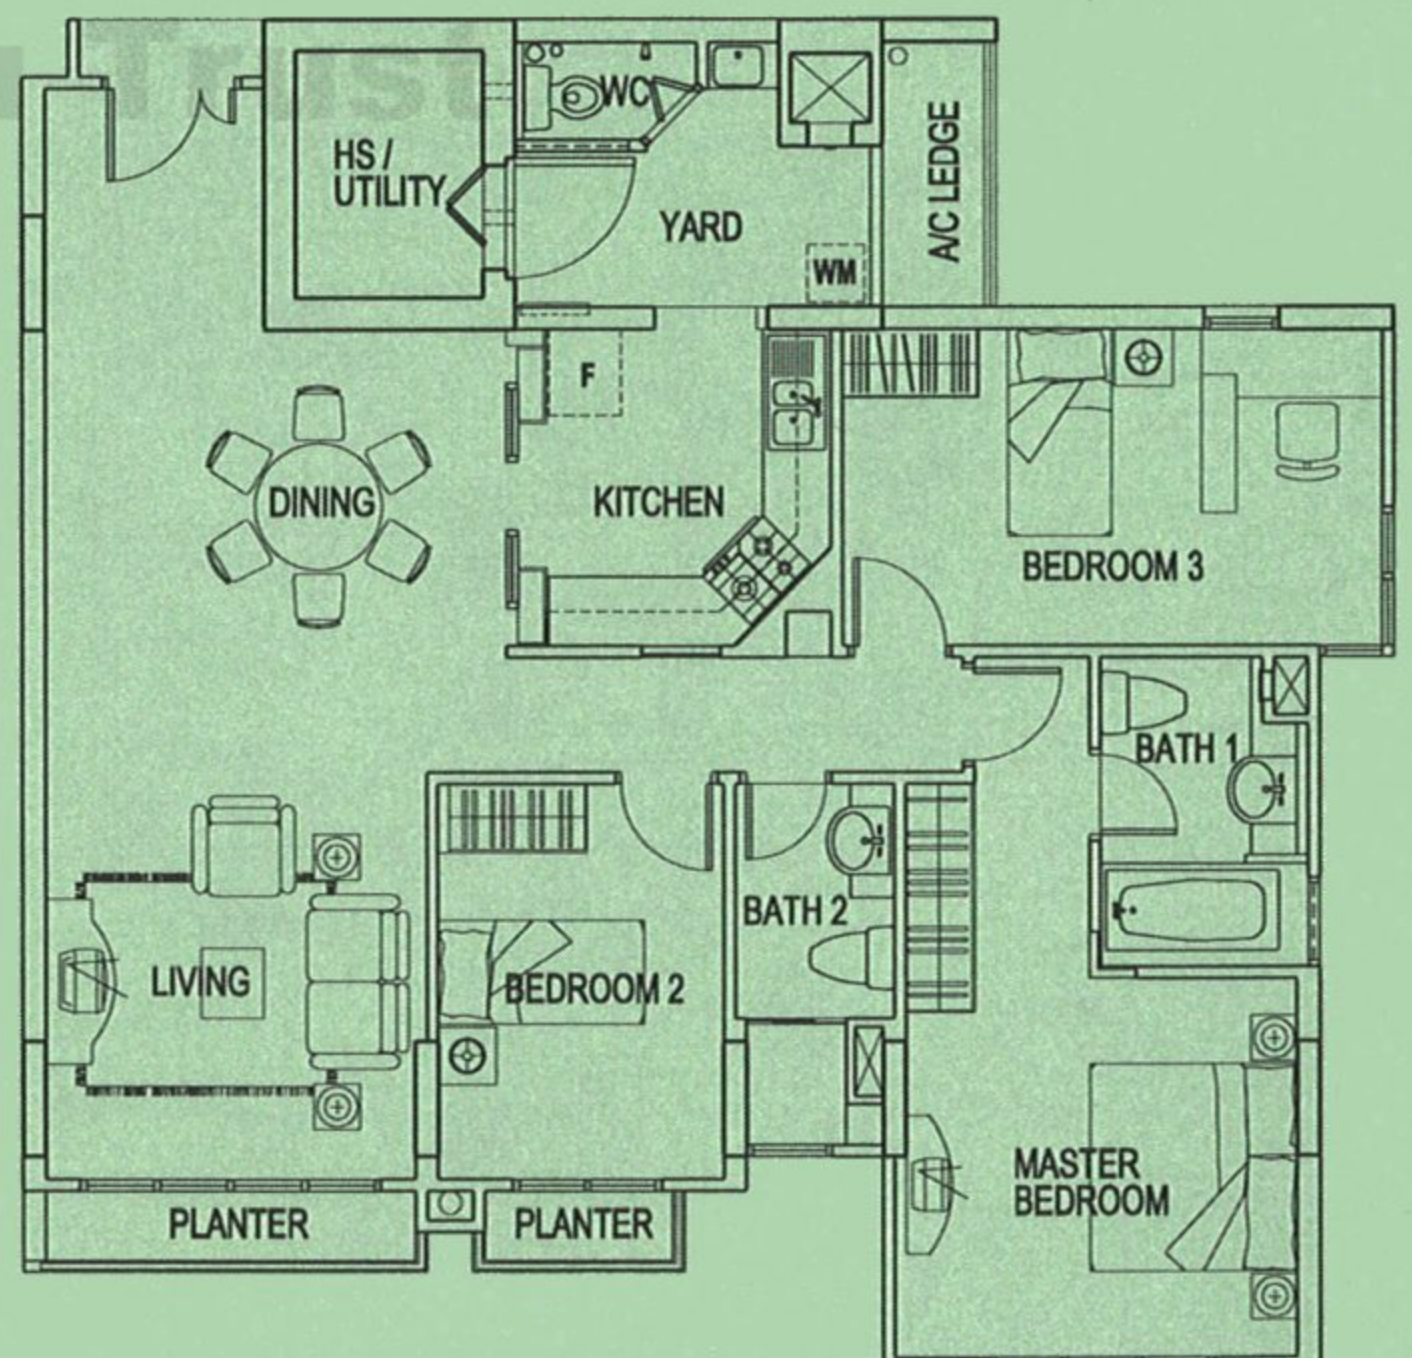

#13-10

**TYPE D2 (PH) UPPER**

**KEYPLAN**

Service You Trust

**TYPE D2 (PH) ROOF**

**TYPE D (P)**  
132 sqm (1421 sq ft)  
#01-13

**TYPE D**  
114 sqm (1227 sq ft)  
#02-13 to #12-13

**TYPE D1 (P)**  
134 sqm (1442 sq ft)  
#01-12

**TYPE D1**  
114 sqm (1227 sq ft)  
#02-12 to #12-12

**TYPE D (PH) LOWER**  
 240 sqm (2583 sq ft)  
 #13-13

**TYPE D (PH) UPPER**

**TYPE D (PH) ROOF**

**TYPE E (PH) LOWER**  
 244 sqm (2626 sq ft)  
 #13-11

**TYPE E (PH) UPPER**

**KEYPLAN**

Service You Trust

**TYPE E (PH) ROOF**

**TYPE F**  
 117 sqm (1259 sq ft)  
 #02-09 to #13-09

Service You Trust

**TYPE G**  
 118 sqm (1270 sq ft)  
 #02-14 to #13-14

**TYPE H**  
**118 sqm (1270 sq ft)**  
 #03-15 to #12-15