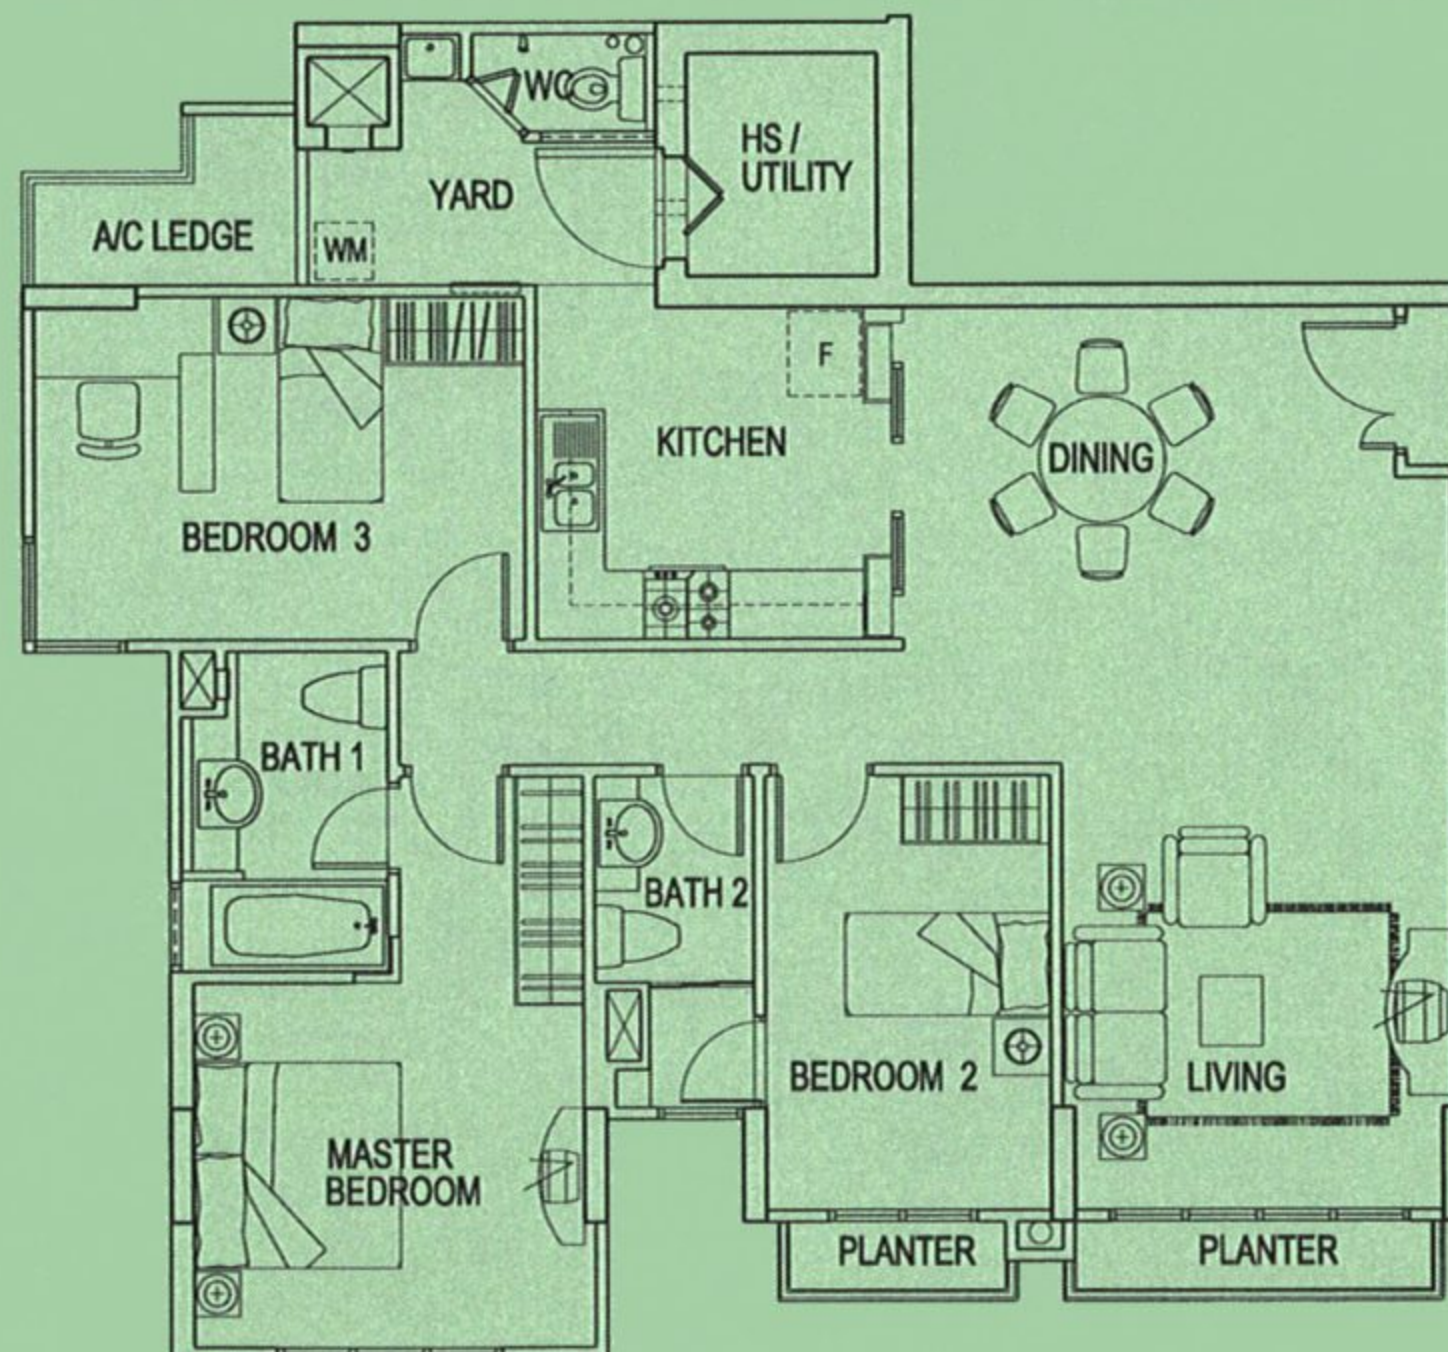

**Service You Trust**

**TYPE J (PH) ROOF**

**TYPE K (P)**  
 130 sqm (1399 sq ft)  
 #01-17

**TYPE K**  
 115 sqm (1238 sq ft)  
 #02-16 to #11-16  
 #02-17 to #11-17

**KEYPLAN**

Service You Trust

**TYPE K1 (P)**  
 130 sqm (1399 sq ft)  
 #01-16

**TYPE K (RT) LOWER**

219 sqm (2357 sq ft)

#12-16

#12-17

Service You Trust

**TYPE K (RT) UPPER**

**TYPE L (P)**  
 129 sqm (1389 sq ft)  
 #01-21

**TYPE L**  
 115 sqm (1238 sq ft)  
 #02-21 to #12-21

Service You Trust

**TYPE L (PH) LOWER**

252 sqm (2713 sq ft)

#13-21

**TYPE L (PH) UPPER**

**KEYPLAN**

Service You Trust

**TYPE L (PH) ROOF**

**TYPE M (P)**  
 123 sqm (1324 sq ft)  
 #01-18

Service You Trust

**TYPE M**  
 115 sqm (1238 sq ft)  
 #02-18 to #13-18