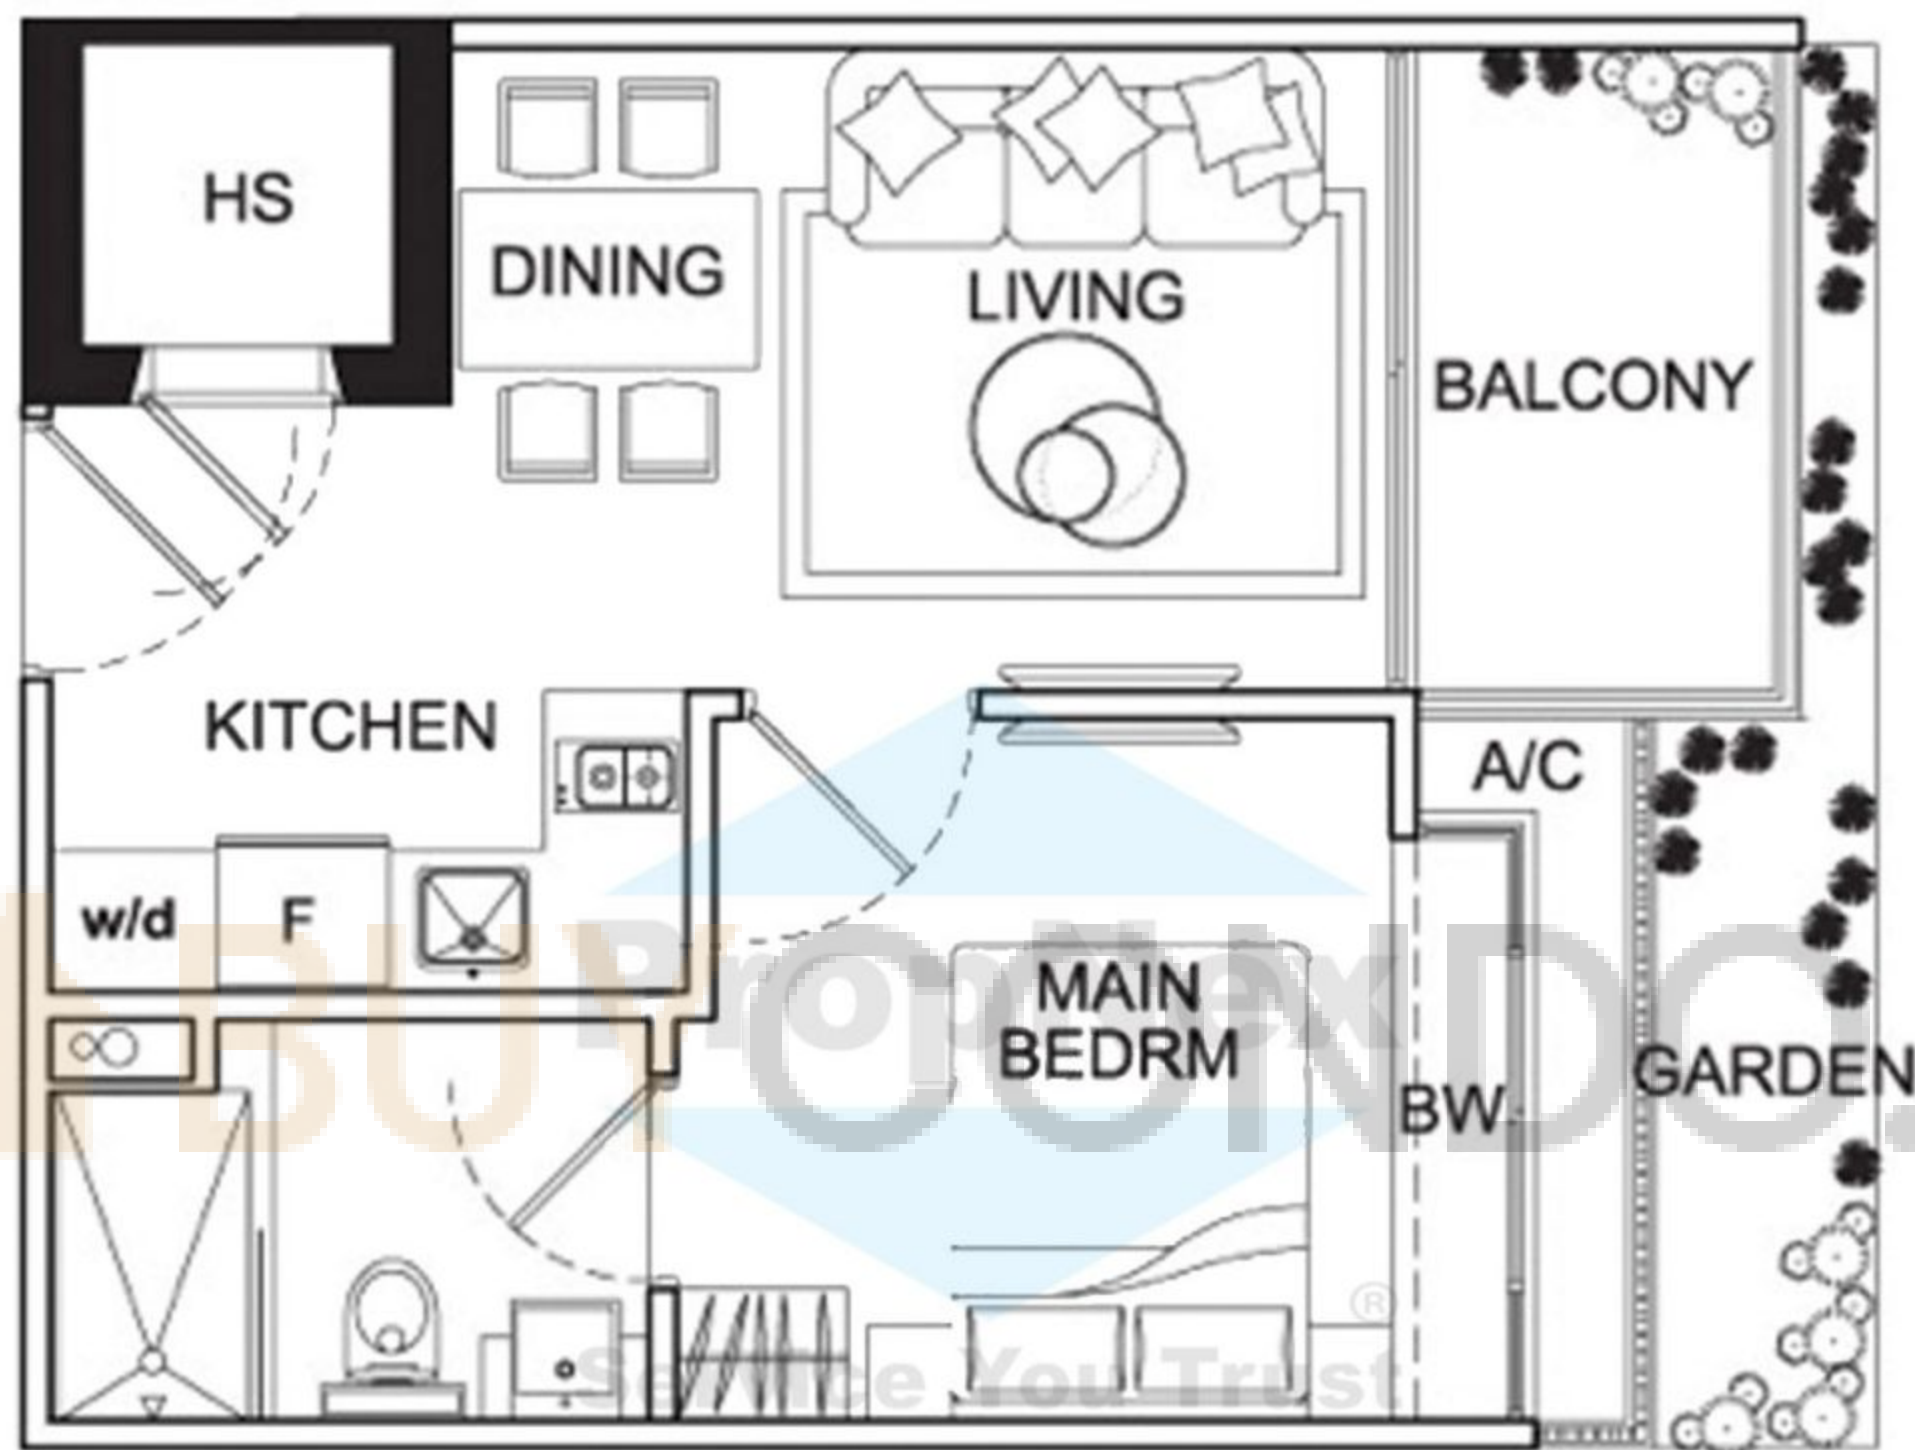

#07-07

Type G1

#03-07

1 bdrm 46 sq.m.

inclusive of Bay Window, A/C Ledge, Garden, and Balcony

Type H

1+1 bdrm 56 sq.m.

inclusive of Bay Window, A/C Ledge, and Balcony