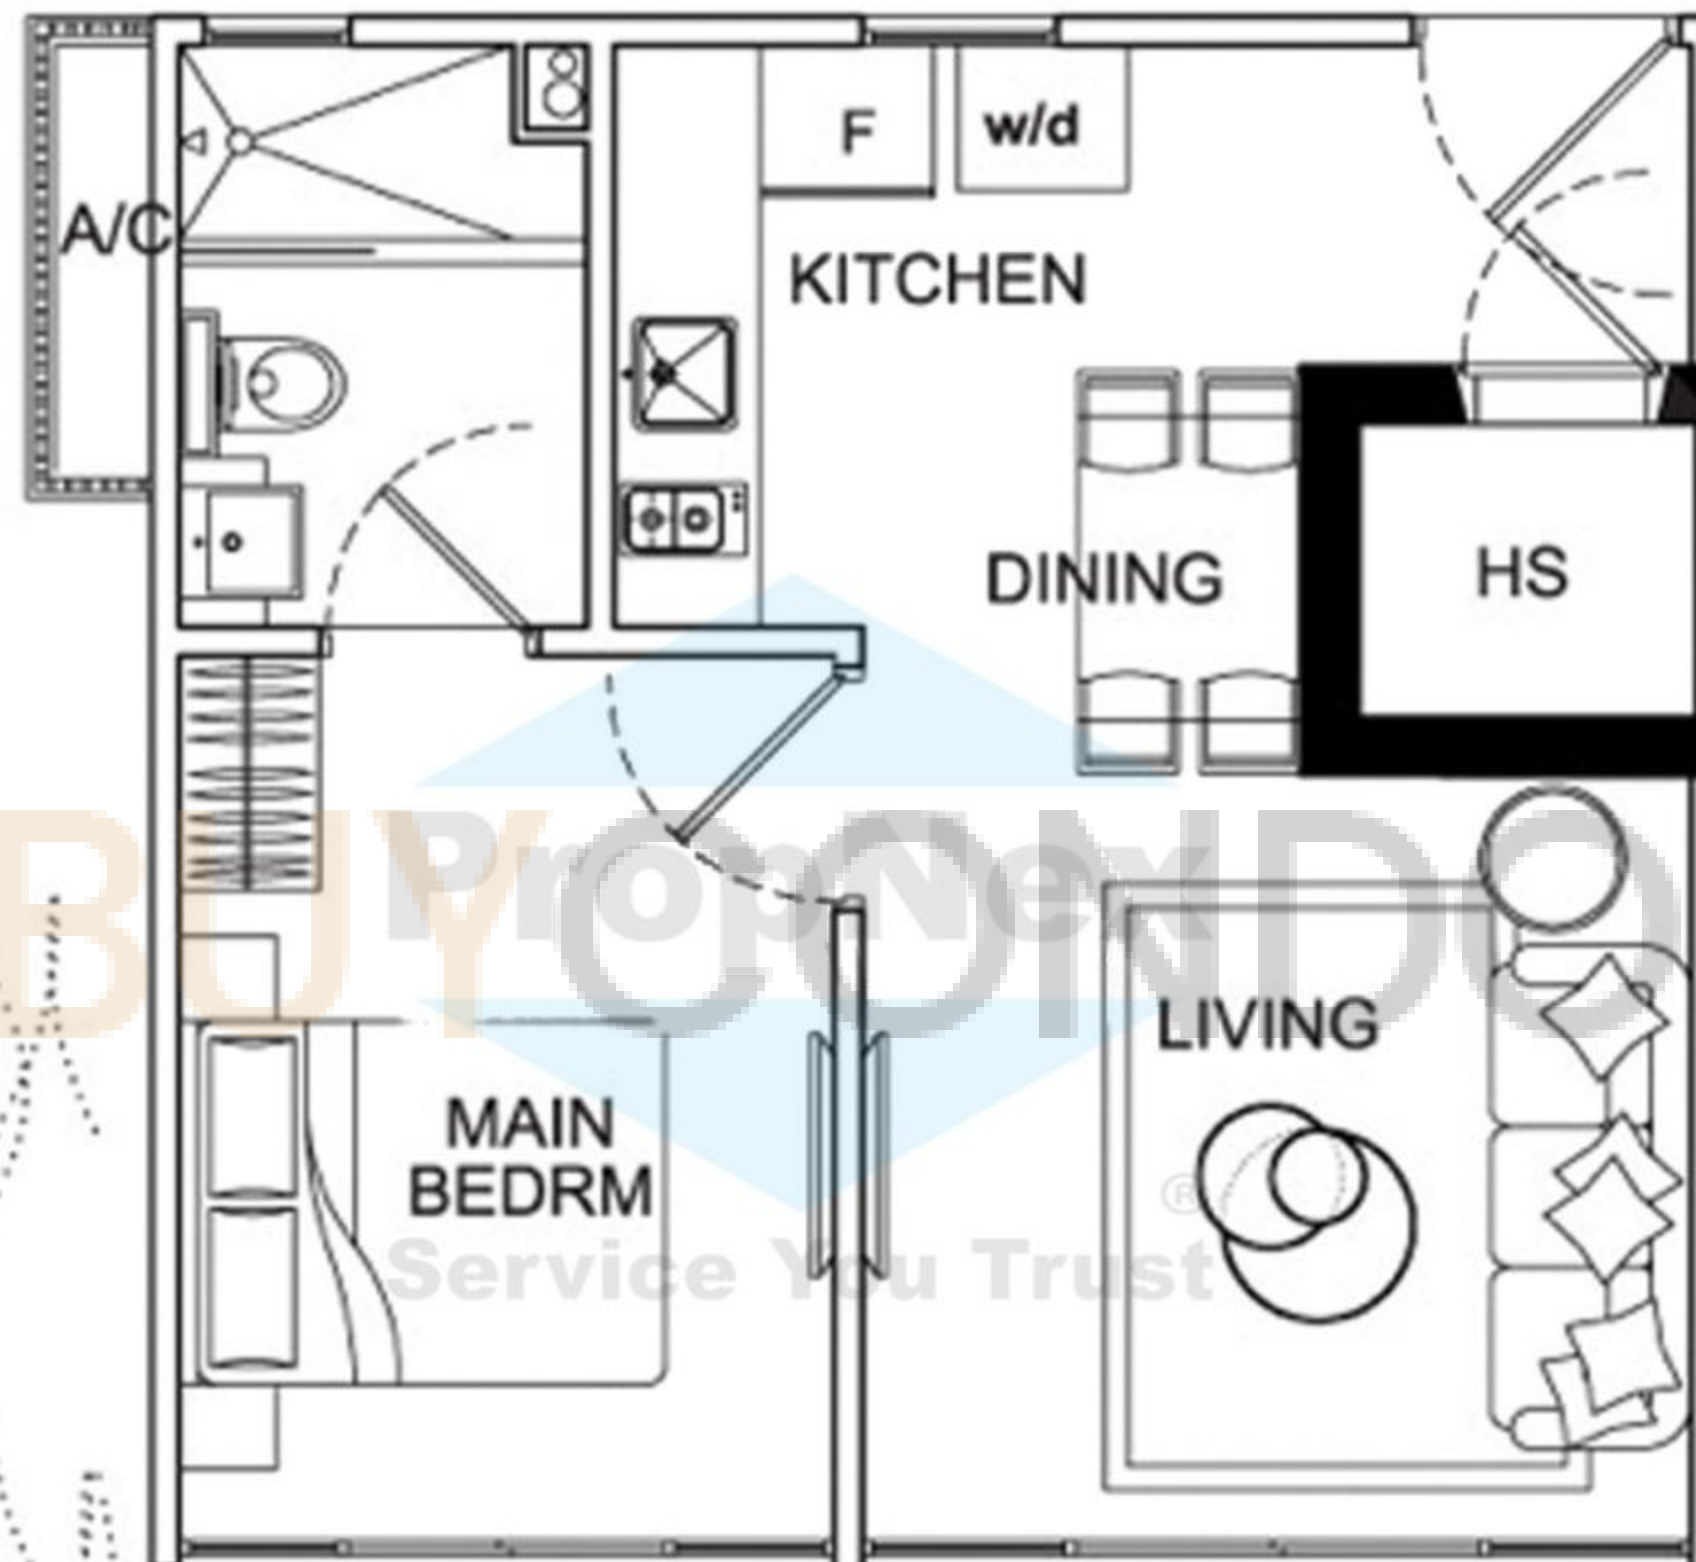

Type I1

#03-09

1 bdrm 41 sq.m.

inclusive of A/C Ledge