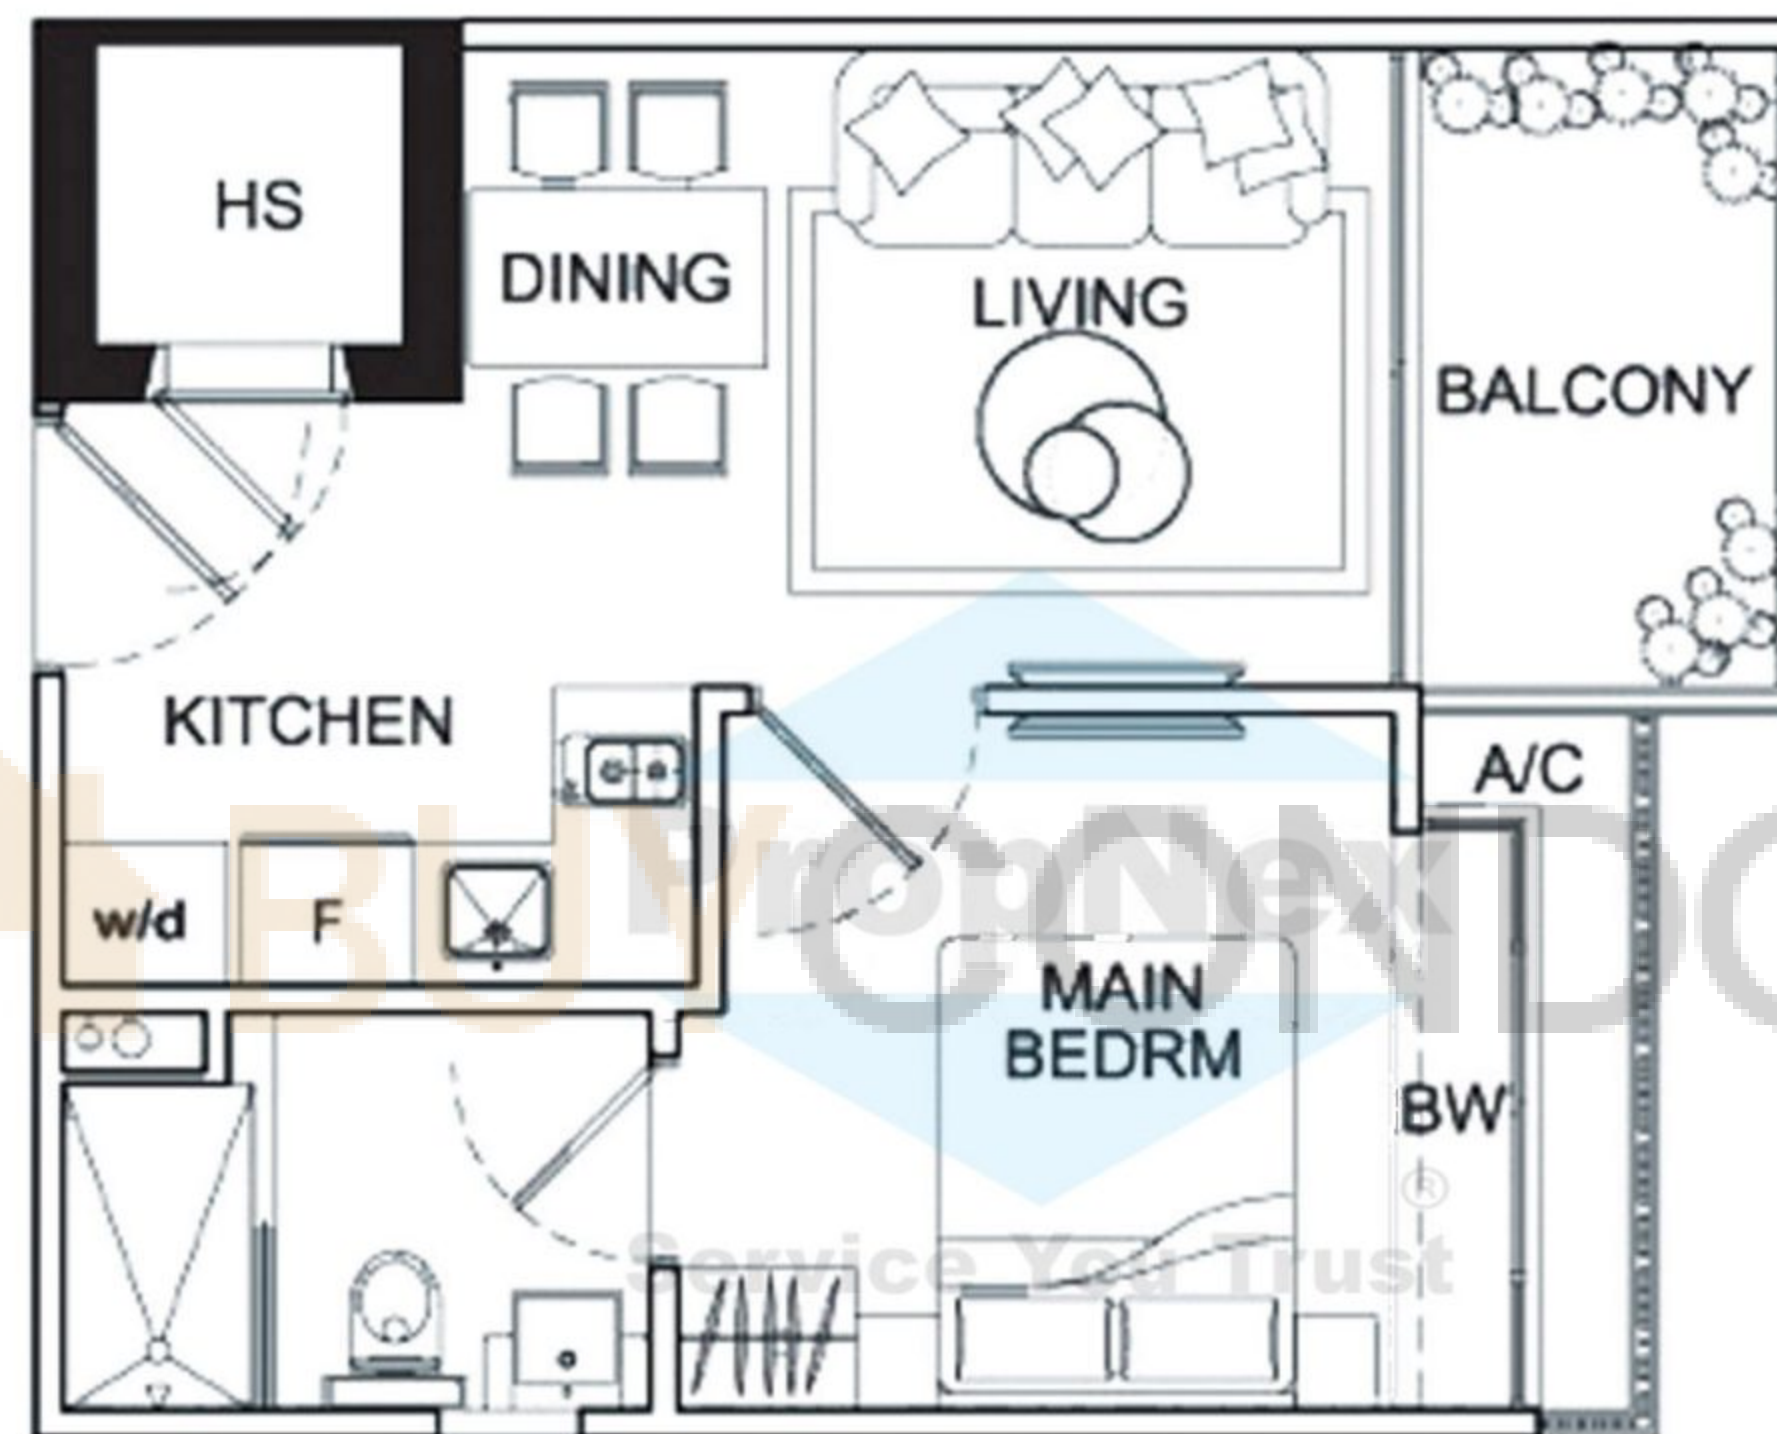

Type A

2 bdrm 75 sq.m.

inclusive of Bay Window, A/C Ledge, and Balcony

#04-01

#05-01

#06-01

#07-01

Type A1

1 bdrm 45 sq.m.

inclusive of Bay Window, A/C Ledge, Garden, and Balcony

Type G

1 bdrm 42 sq.m.

inclusive of Bay Window, A/C Ledge, and Balcony

#04-07

#05-07

#06-07

#07-07

Type G1

#03-07

1 bdrm 46 sq.m.

inclusive of Bay Window, A/C Ledge, Garden, and Balcony

Type H

1+1 bdrm 56 sq.m.

inclusive of Bay Window, A/C Ledge, and Balcony