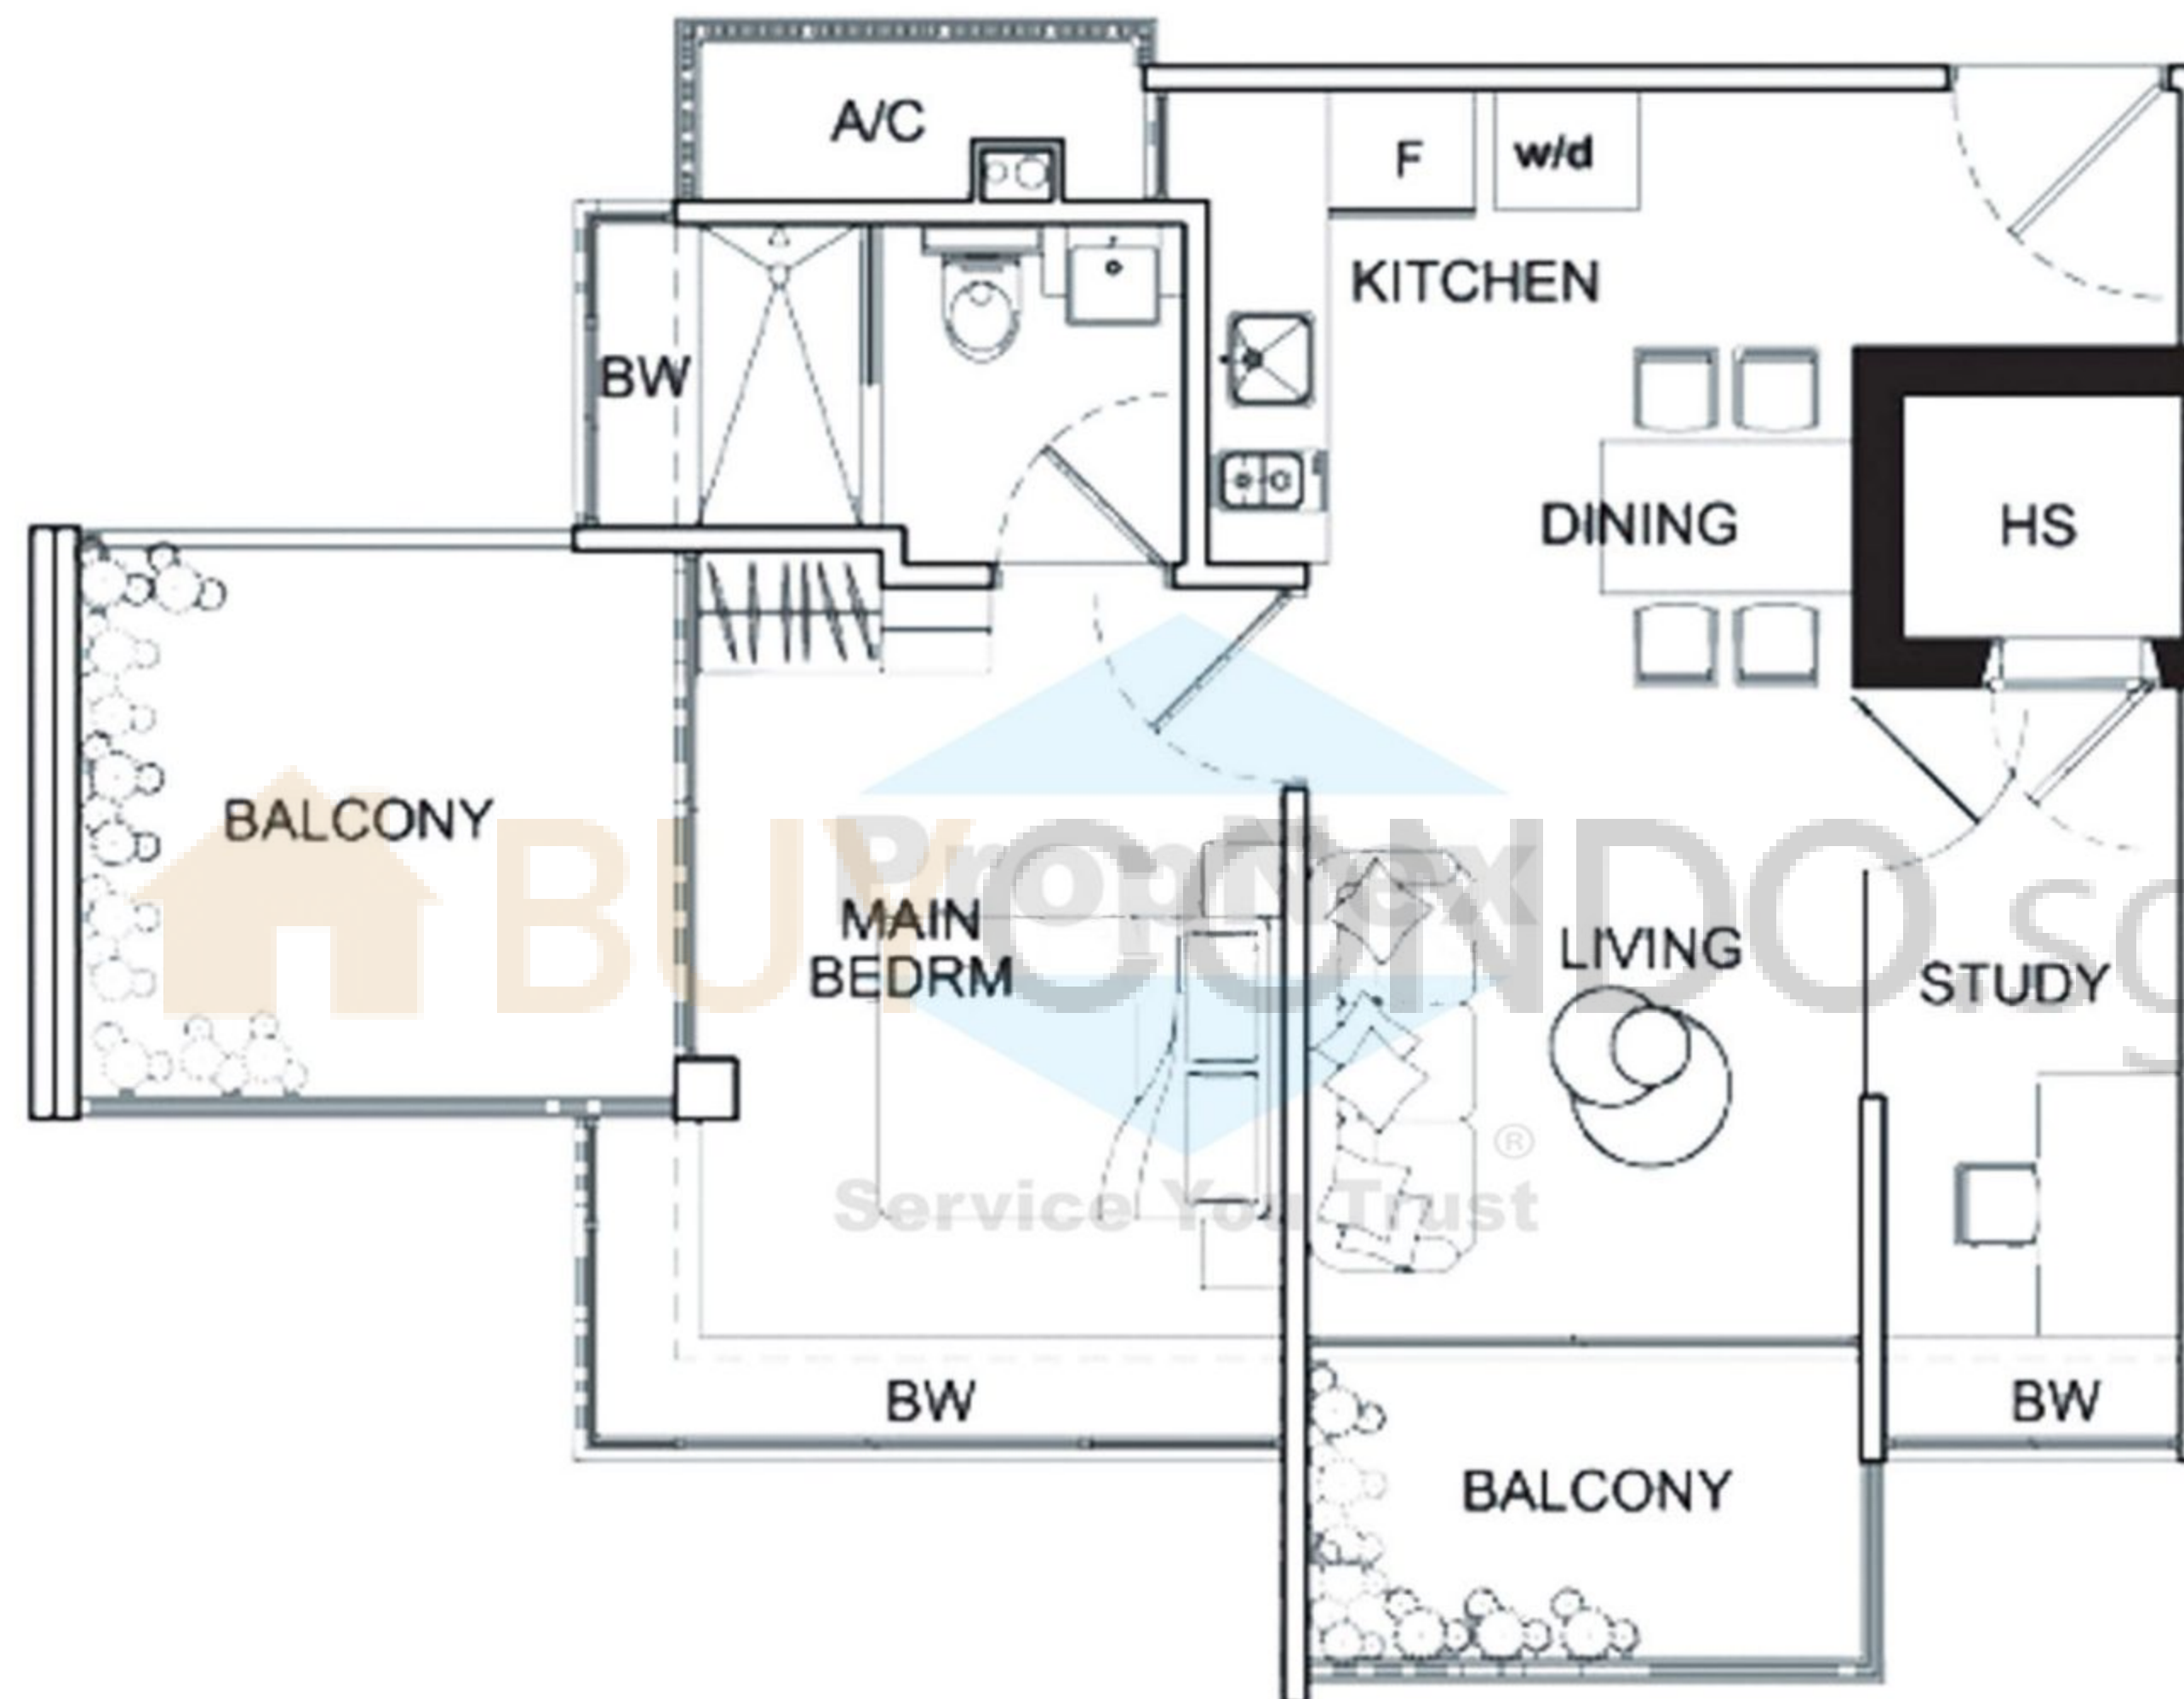

1+1 bdrm 66 sq.m.

inclusive of Bay Window, A/C Ledge, and Balcony

#04-09

#05-09

#06-09

#07-09

Type I1

#03-09