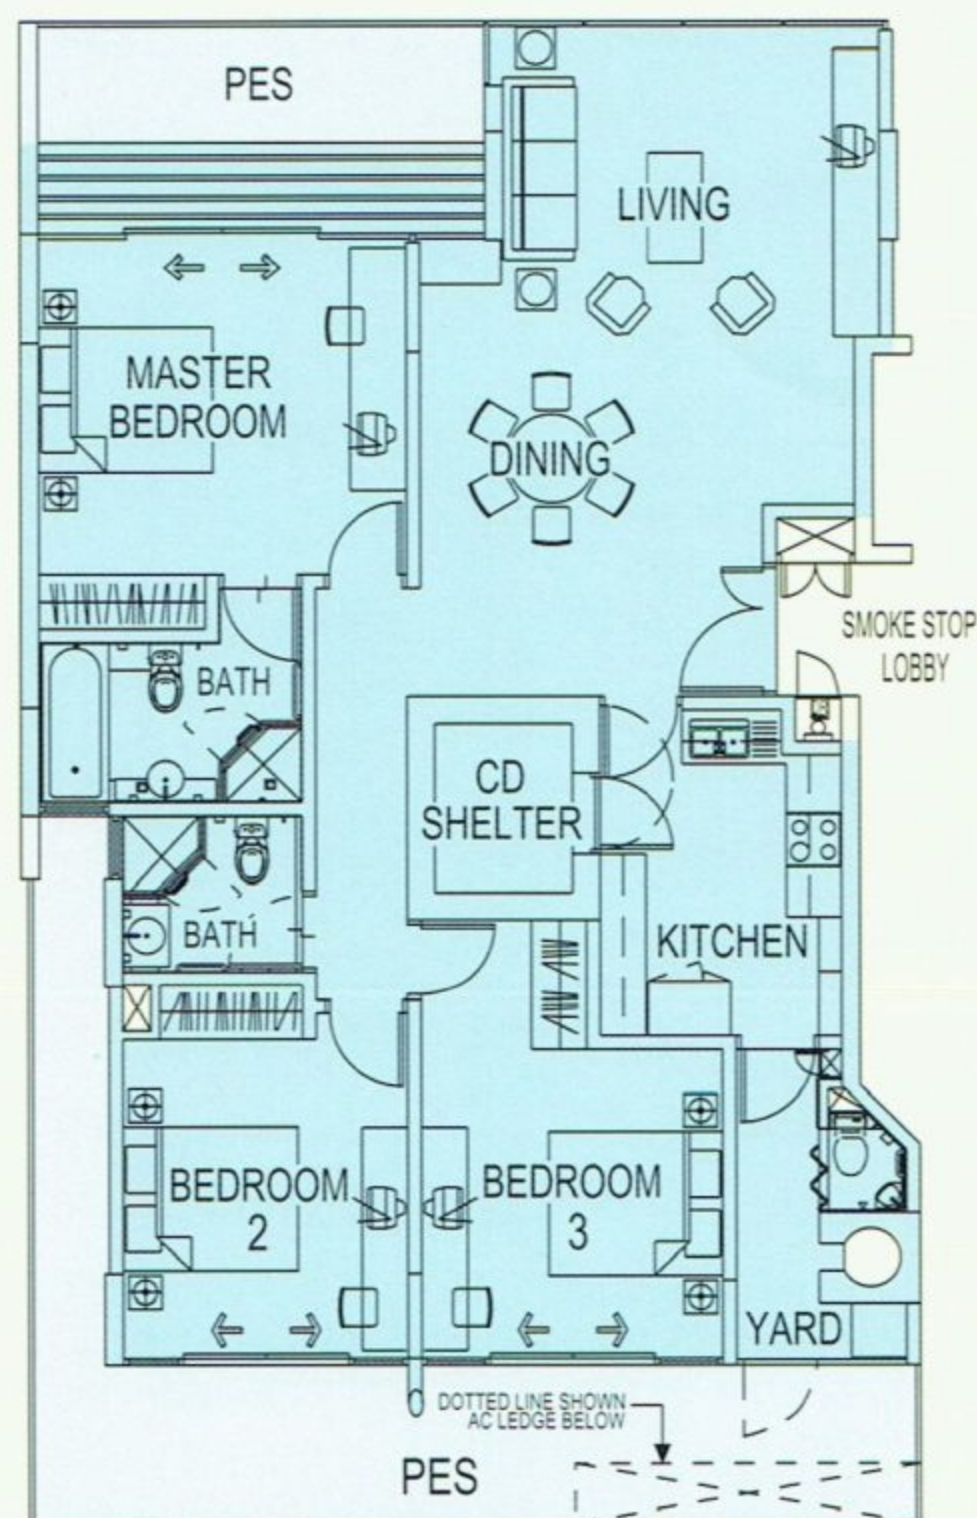

185 sq m

UNIT(S): 05-15 / Roof Terrace

TYPE B

TYPE B1

3-BED UNIT

151 sq m

UNIT(S): 01-06

BUYCONDO.sg

TYPE B2

3-BED UNIT

150 sq m

UNIT(S): 01-07

01-08 (Mirror image)

TYPE B3

3-BED UNIT

166 sq m