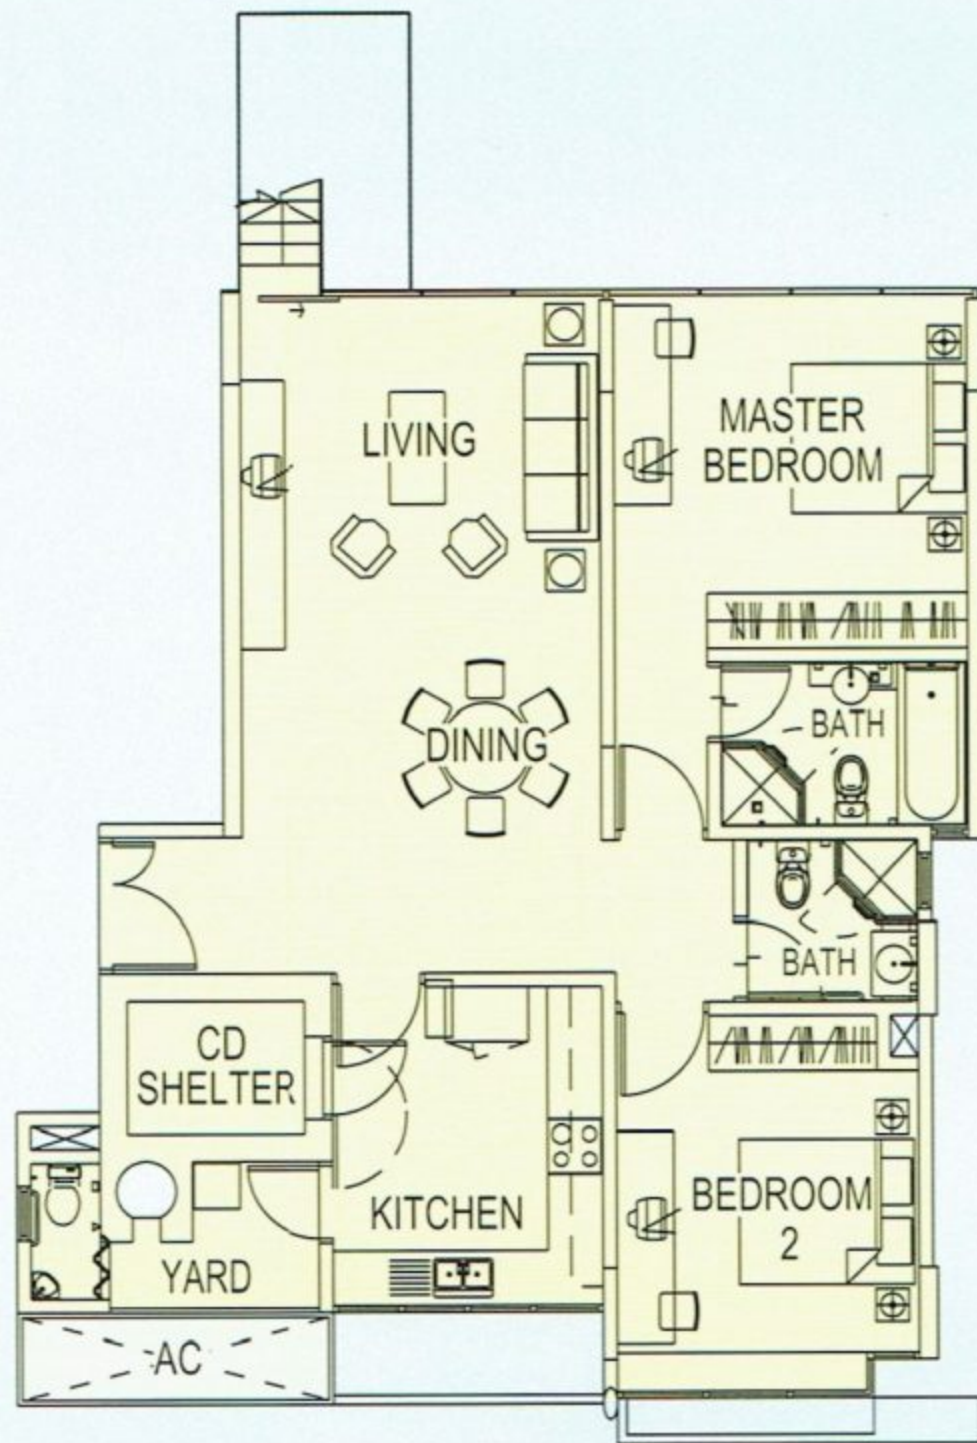

UNIT(S): 05-02 / Roof Terrace

TYPE A15

2-BED UNIT

200 sq m

UNIT(S): 05-03 / Roof Terrace

BUYCONDO.sg

TYPE A16

2-BED UNIT

193 sq m

UNIT(S): 05-04 / Roof Terrace

TYPE A17

2-BED UNIT

196 sq m

UNIT(S): 05-05 / Roof Terrace

TYPE A18

2-BED UNIT