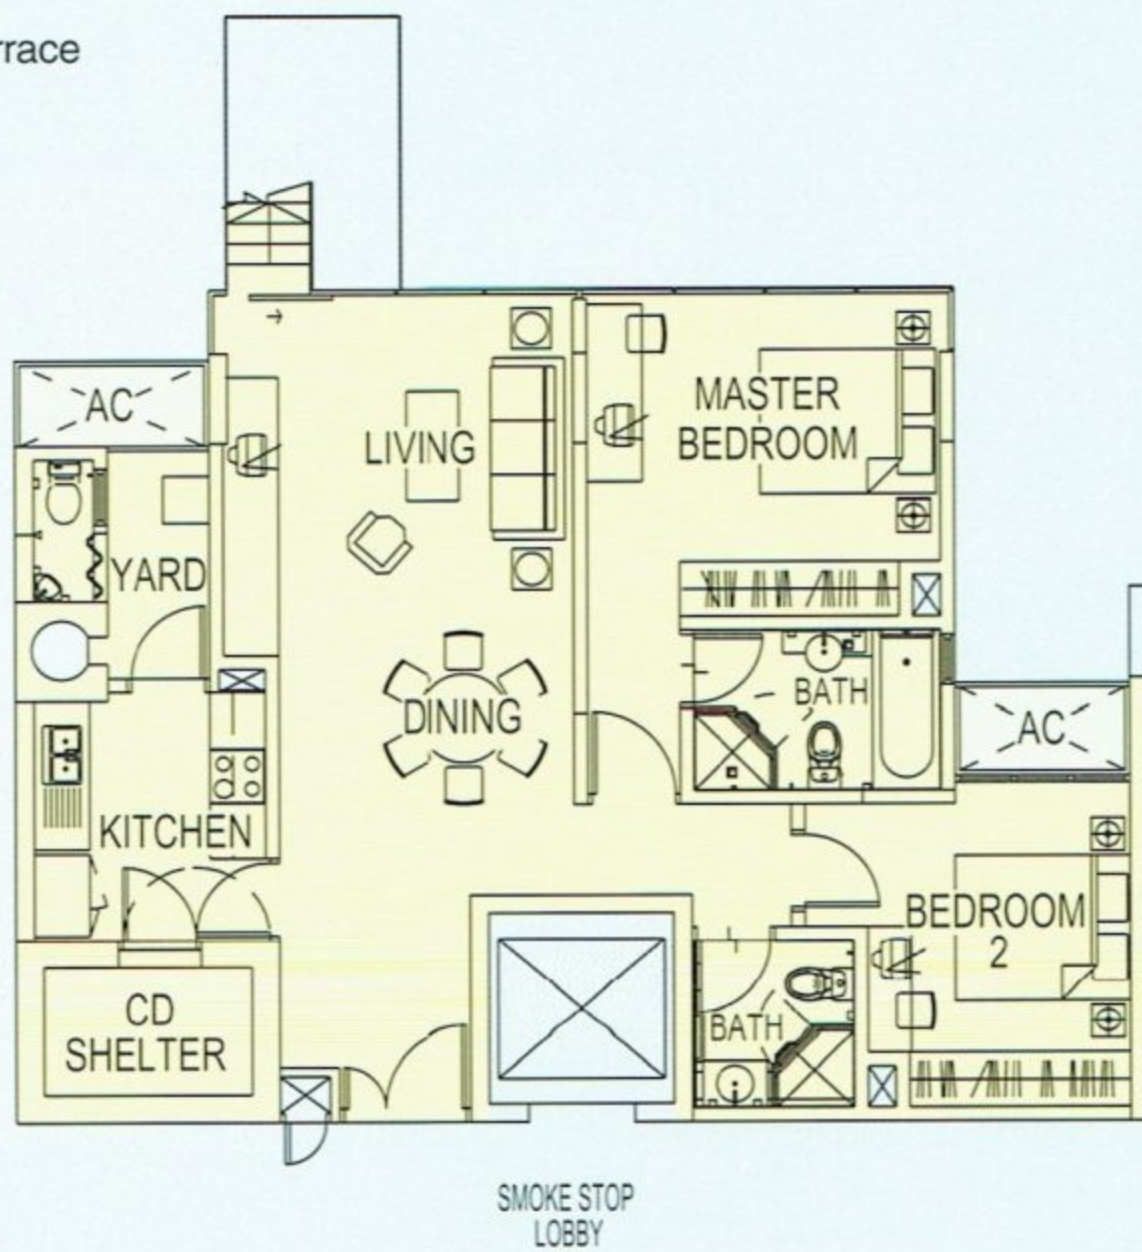

UNIT(S): 03-15
04-15

TYPE A13

2-BED UNIT

195 sq m

UNIT(S): 05-01 / Roof Terrace

TYPE A14

2-BED UNIT

183 sq m

UNIT(S): 05-02 / Roof Terrace

TYPE A15

2-BED UNIT

200 sq m

UNIT(S): 05-03 / Roof Terrace

BUYCONDO.sg

TYPE A16

2-BED UNIT

193 sq m

UNIT(S): 05-04 / Roof Terrace

TYPE A17

2-BED UNIT

196 sq m

UNIT(S): 05-05 / Roof Terrace

TYPE A18

2-BED UNIT