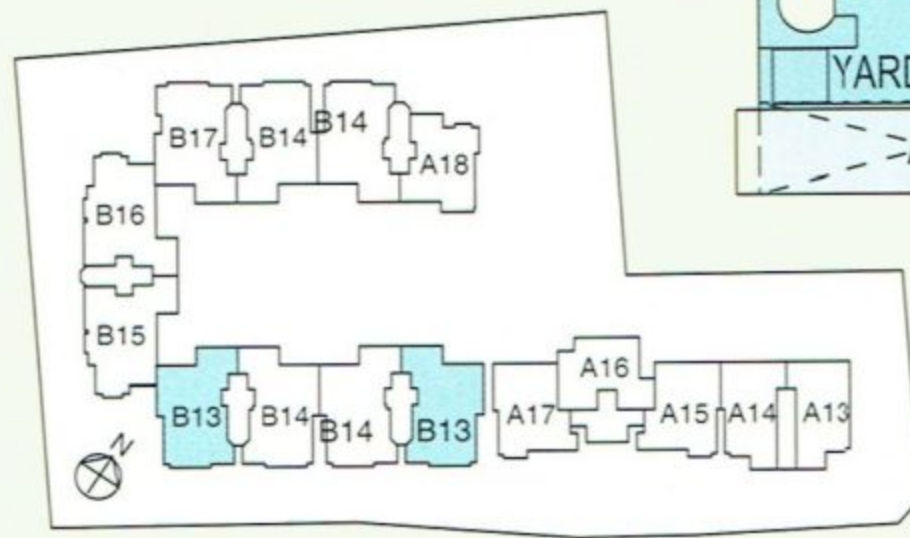

UNIT(S): 02-12

 BUYCONDO.sg

TYPE B12

3-BED UNIT

126 sq m

UNIT(S): 03-12

04-12

TYPE B13

3-BED UNIT

247 sq m

UNIT(S): 05-06
05-09 (Mirror image)
/ Roof Terrace

TYPE B14

3-BED UNIT

254 sq m

UNIT(S): 05-07
05-13
05-08 (Mirror image)
05-14 (Mirror image)
/ Roof Terrace

TYPE B15