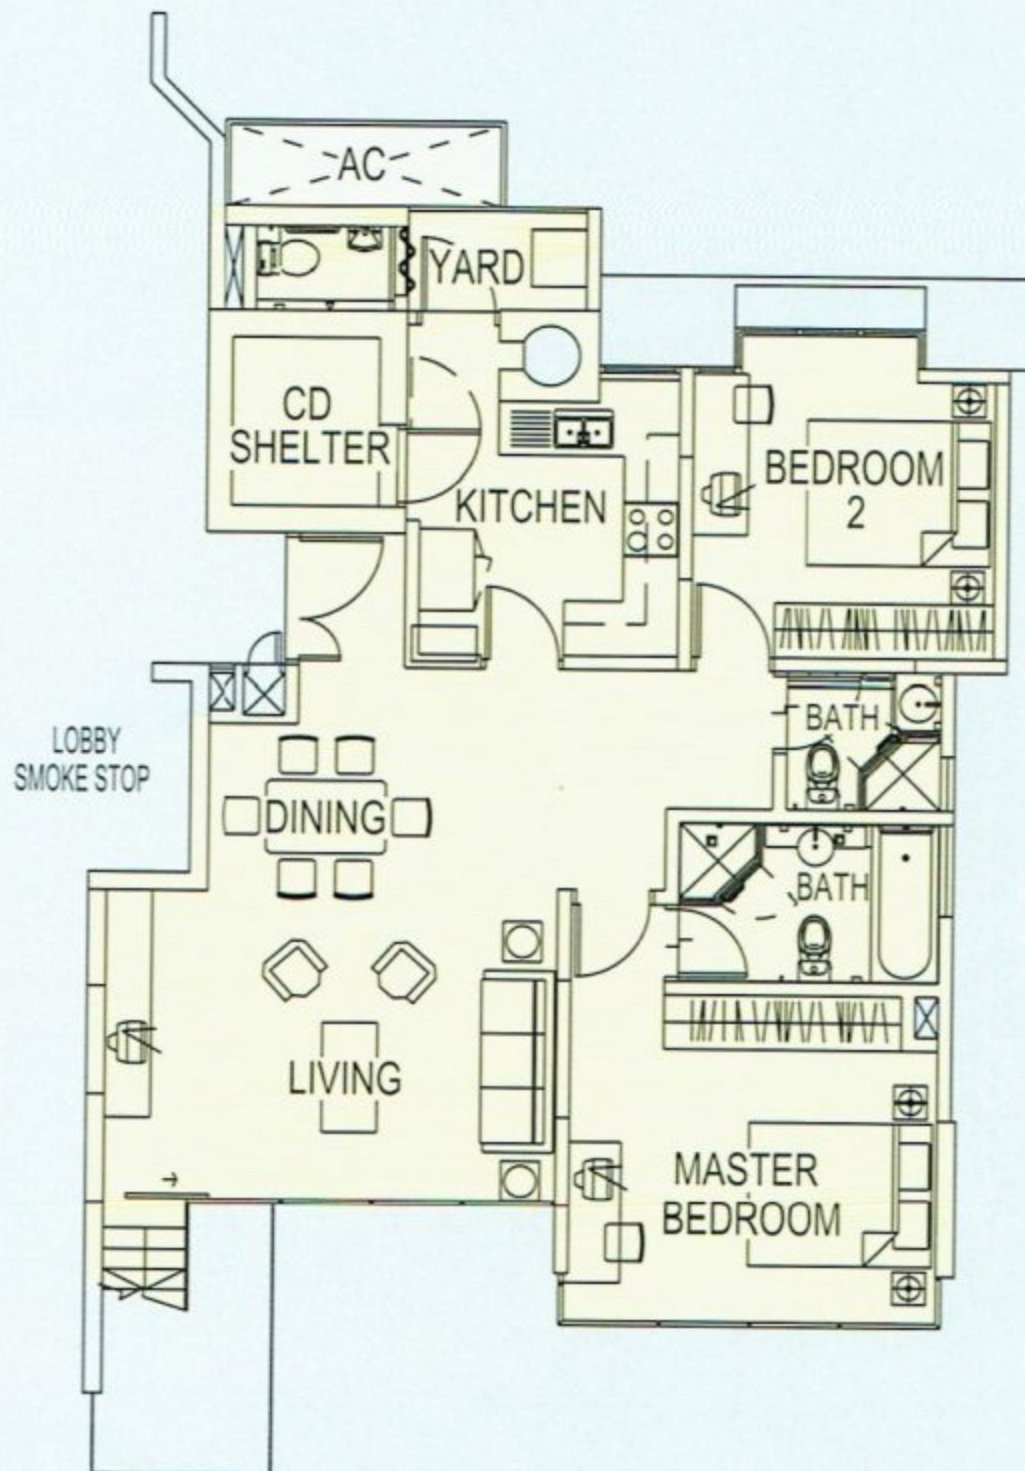

TYPE A18

2-BED UNIT

185 sq m

UNIT(S): 05-15 / Roof Terrace