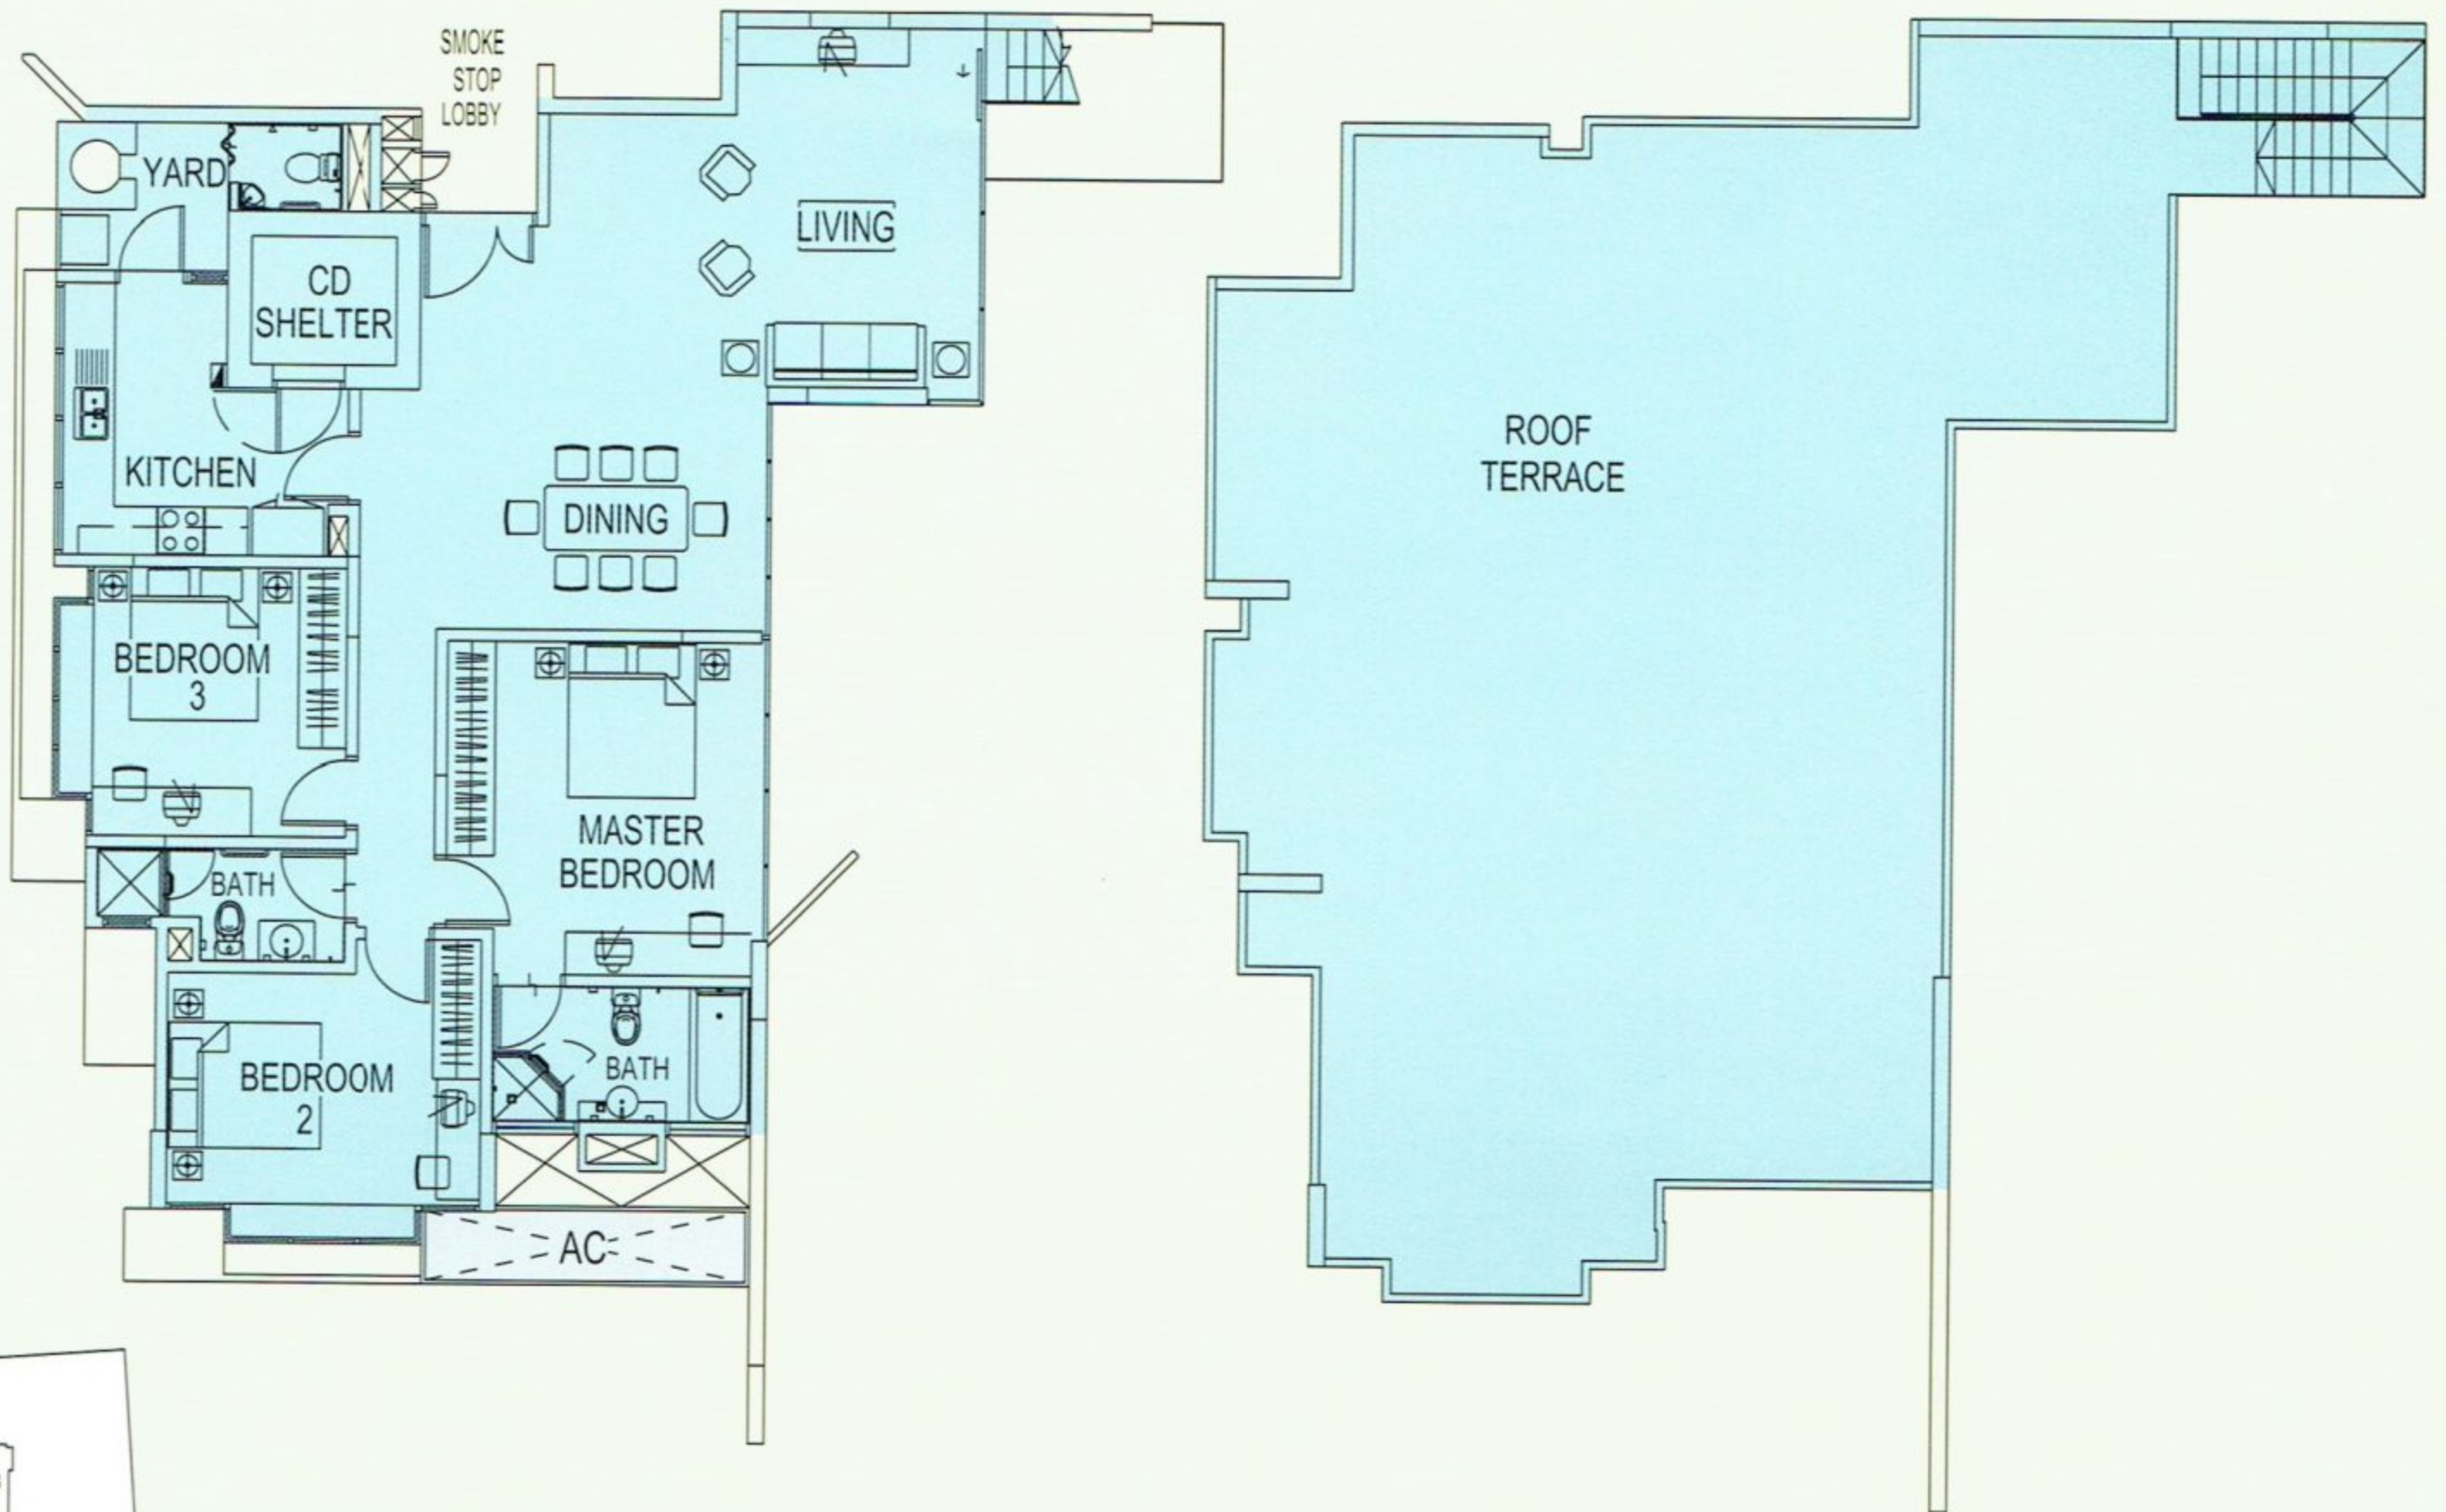

TYPE B15

3-BED UNIT

258 sq m

UNIT(S): 05-10
/ Roof Terrace