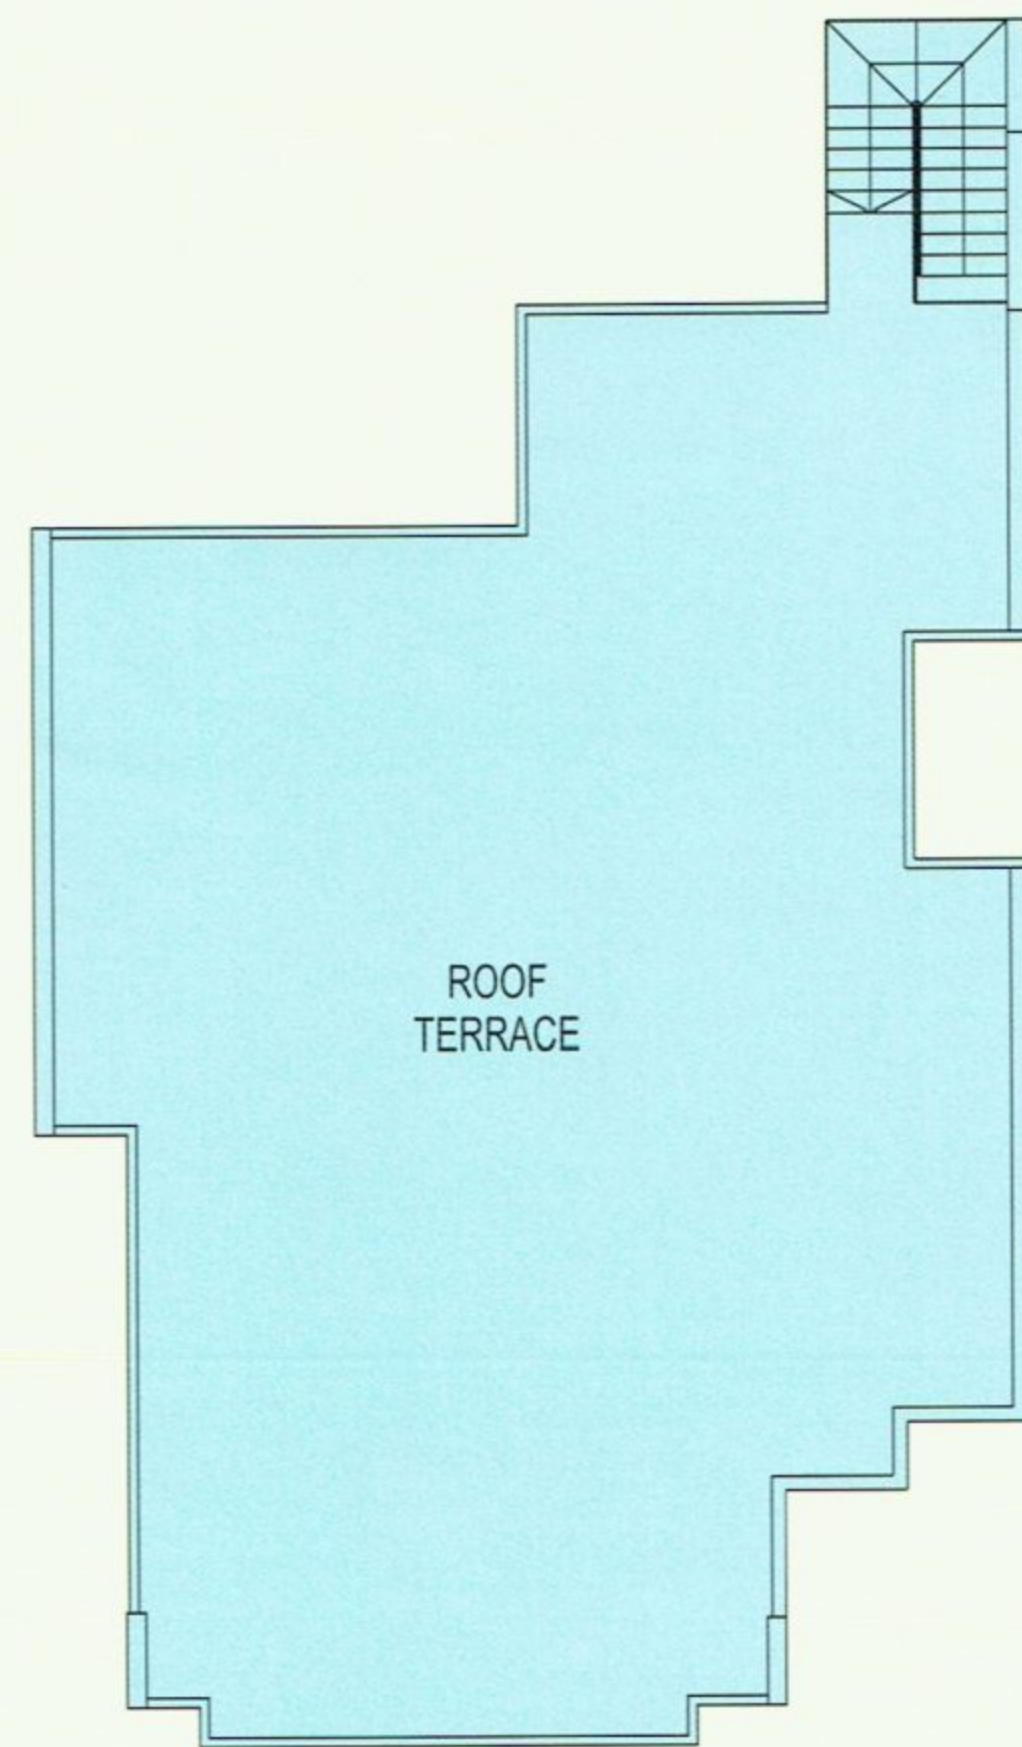

3-BED UNIT

247 sq m

UNIT(S): 05-06
05-09 (Mirror image)
/ Roof Terrace

TYPE B14

3-BED UNIT

254 sq m

UNIT(S): 05-07
05-13
05-08 (Mirror image)
05-14 (Mirror image)
/ Roof Terrace

TYPE B15