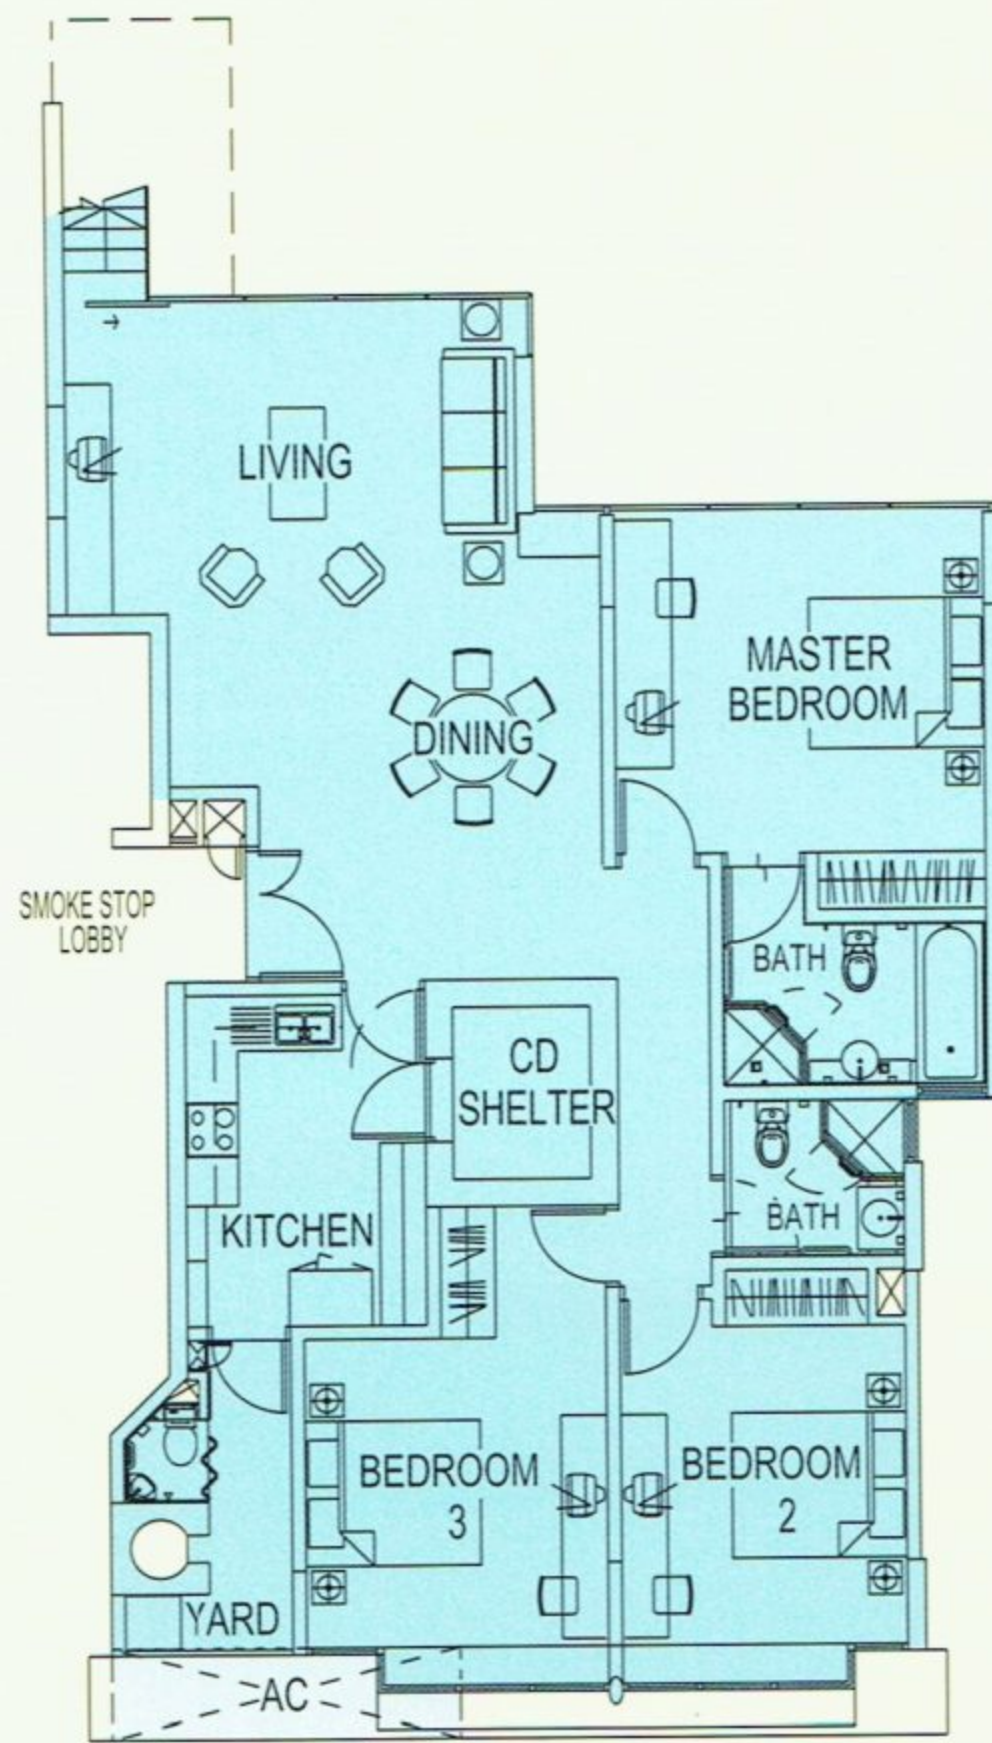

 BUYCONDO.sg

TYPE B10

3-BED UNIT

128 sq m

- UNIT(S): 02-10 02-11 (Mirror image)
 03-10 03-11 (Mirror image)
 04-10 04-11 (Mirror image)

TYPE B11

3-BED UNIT

126 sq m

UNIT(S): 02-12

 BUYCONDO.sg

TYPE B12

3-BED UNIT

126 sq m

UNIT(S): 03-12

04-12

TYPE B13

3-BED UNIT

247 sq m

UNIT(S): 05-06
05-09 (Mirror image)
/ Roof Terrace

TYPE B14

3-BED UNIT

254 sq m

UNIT(S): 05-07
05-13
05-08 (Mirror image)
05-14 (Mirror image)
/ Roof Terrace

TYPE B15