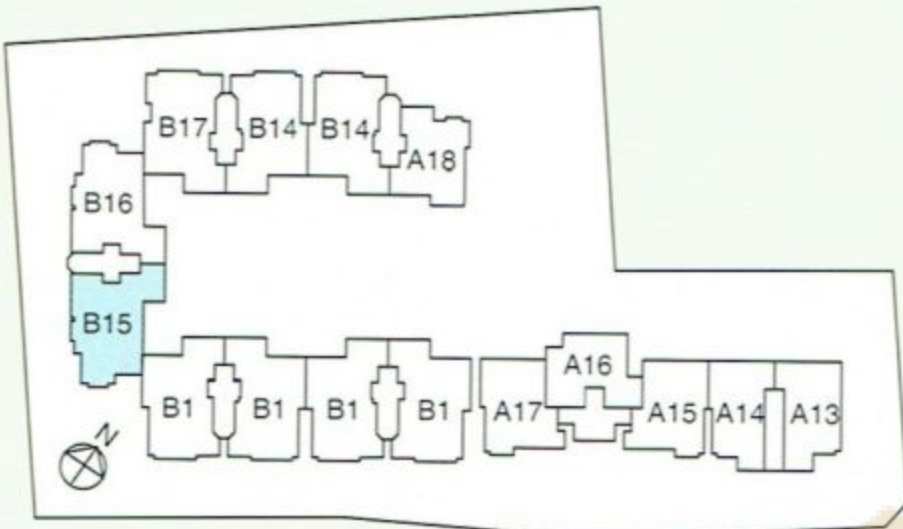

TYPE B15

3-BED UNIT

258 sq m

UNIT(S): 05-10
/ Roof Terrace