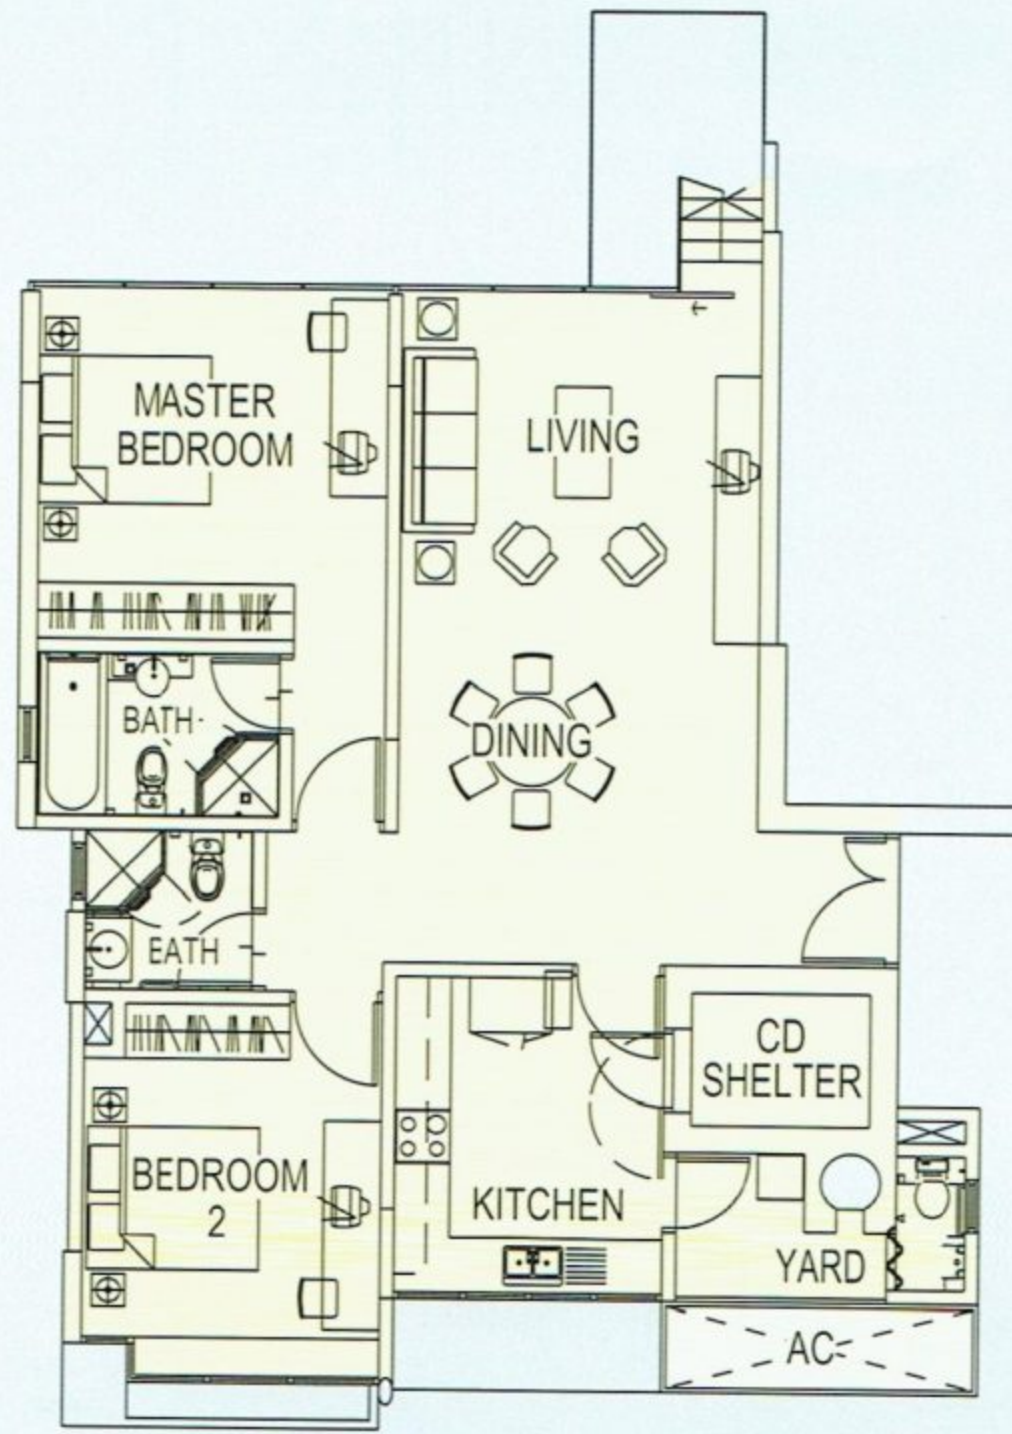

193 sq m

UNIT(S): 05-04 / Roof Terrace

TYPE A17

2-BED UNIT

196 sq m

UNIT(S): 05-05 / Roof Terrace

TYPE A18

2-BED UNIT

185 sq m

UNIT(S): 05-15 / Roof Terrace

TYPE B

TYPE B1

3-BED UNIT

151 sq m

UNIT(S): 01-06

BUYCONDO.sg