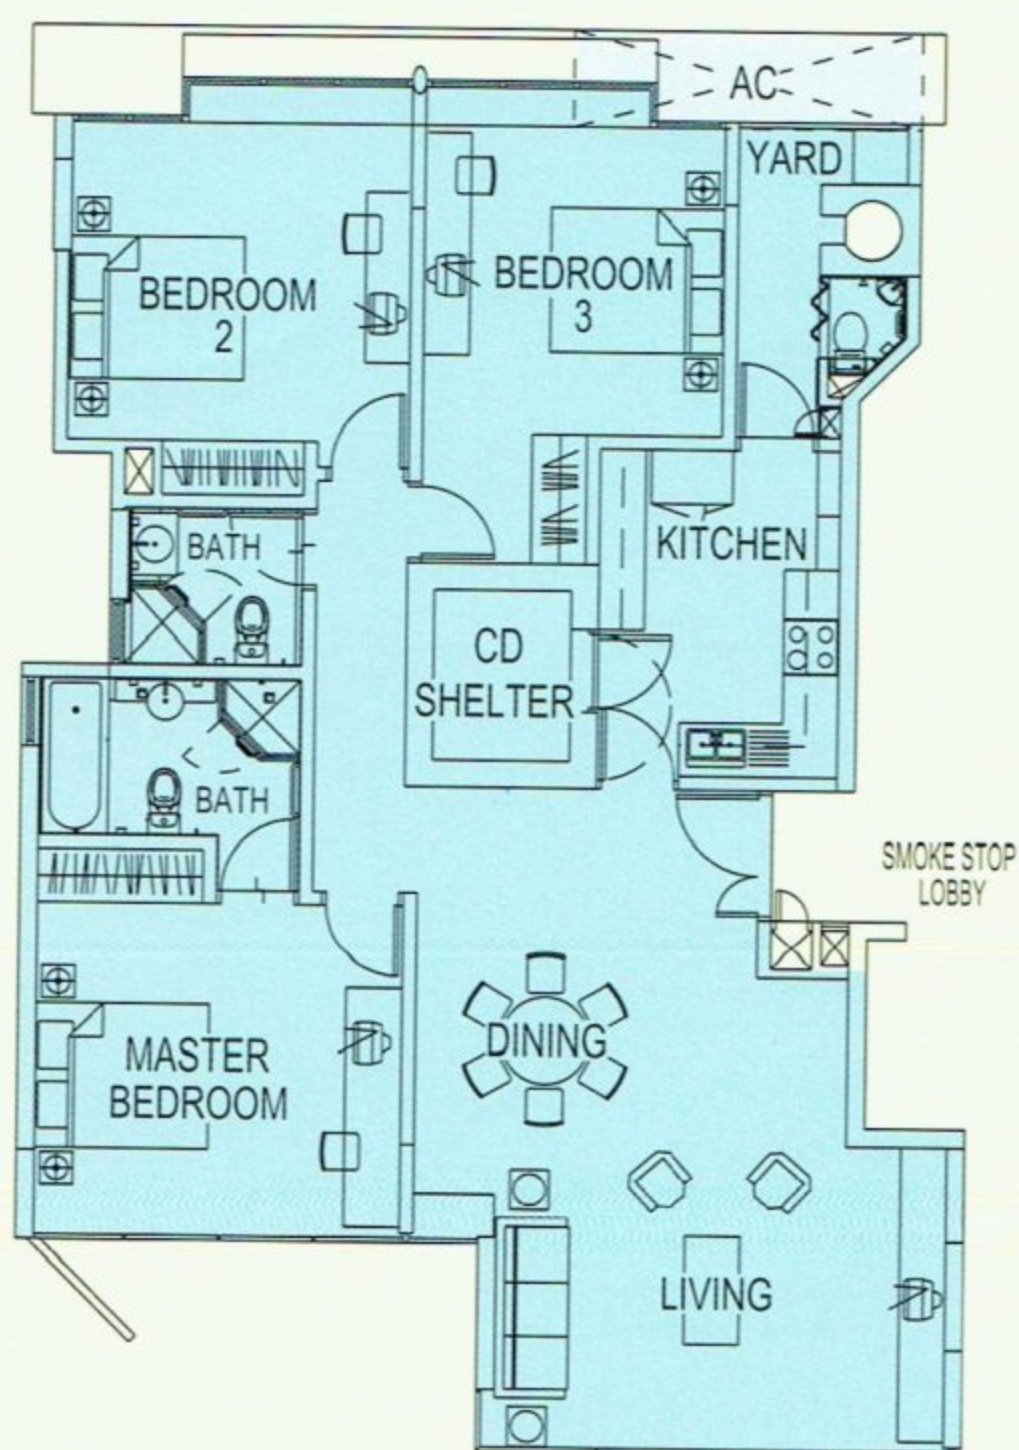

TYPE B11

3-BED UNIT

126 sq m

UNIT(S): 02-12

BUYCONDO.sg

TYPE B12

3-BED UNIT

126 sq m

UNIT(S): 03-12

04-12