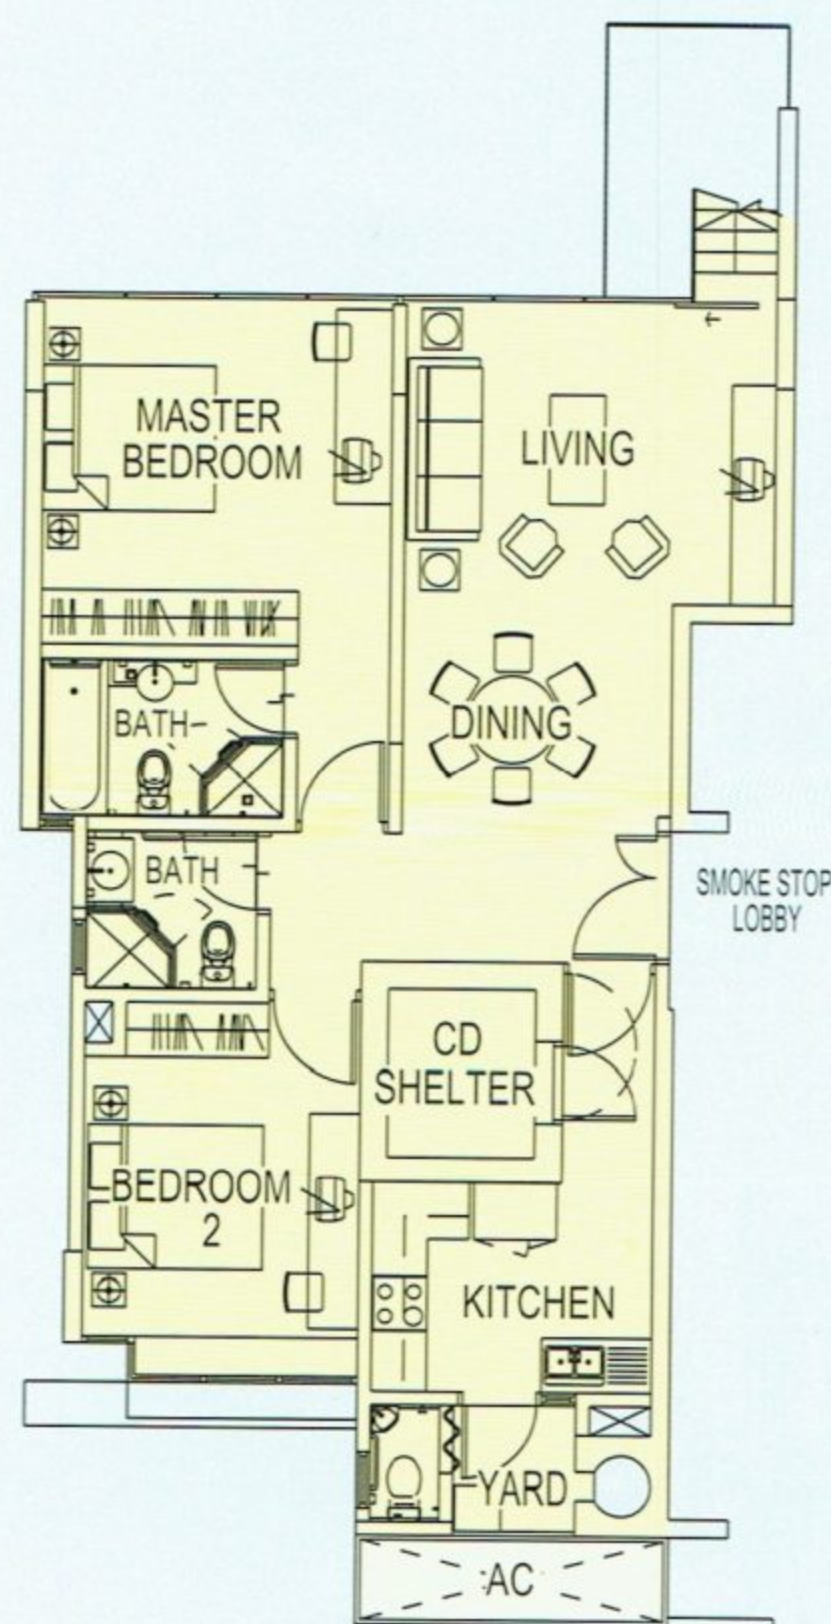

UNIT(S): 03-15
04-15

TYPE A13

2-BED UNIT

195 sq m

UNIT(S): 05-01 / Roof Terrace

TYPE A14

2-BED UNIT

183 sq m

UNIT(S): 05-02 / Roof Terrace

TYPE A15

2-BED UNIT

200 sq m

UNIT(S): 05-03 / Roof Terrace

BUYCONDO.sg

TYPE A16

2-BED UNIT