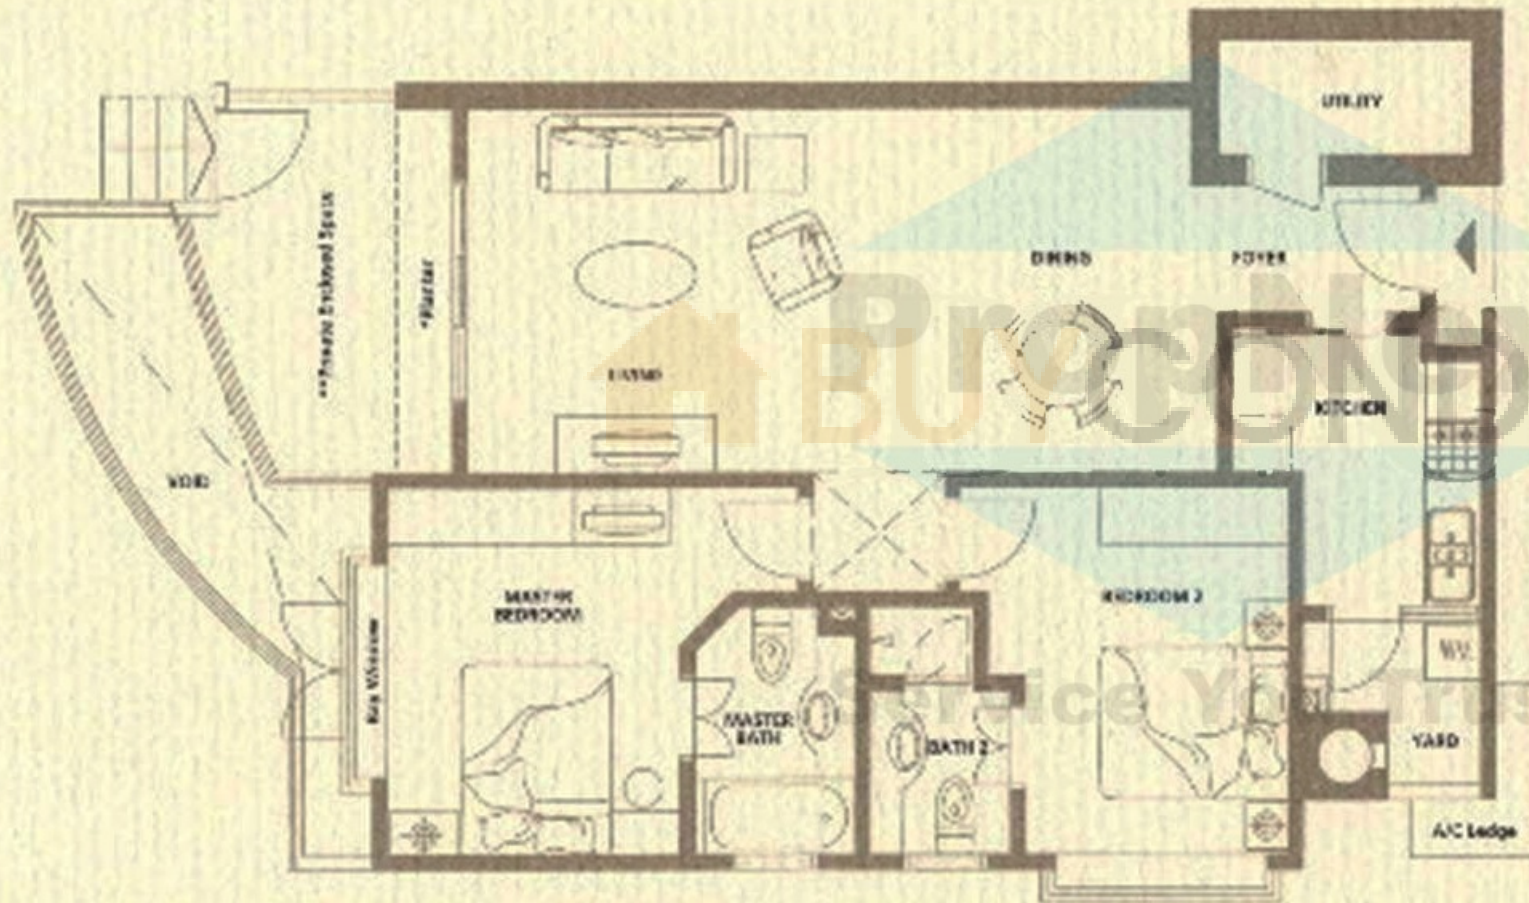

Upper Level

3 Bedroom Penthouse With Maid's Room

Martia 8

BABIO-1
 117m²/1,259ft²
 *With Planter (2m²)

BABIO-3
 129m²/1,389ft²
 **With Private Enclosed Space (12m²)
 & Planter (11m²)

3 Bedrooms + Utility

Martia 8

BABIO-2

117m²/1,259ft²

**With Planter (2m²)

BABIO-4

128m²/1,378ft²

**With Private Enclosed Space (12m²)
& Planter (1m²)

3 Bedrooms + Utility

Martia 8

CONTEMPO-1

93m²/1,001ft²

*With Planter (2m²)

CONTEMPO-3

102m²/1,098ft²

**With Private Enclosed Space (12m²)

2 Bedrooms + Utility

Martia 8

CONTEMPO-2

96m²/1,033ft²

*With Planter (2m²)

CONTEMPO-4

106m²/1,141ft²

*With Private Enclosed Space (12m²)

2 Bedrooms + Utility