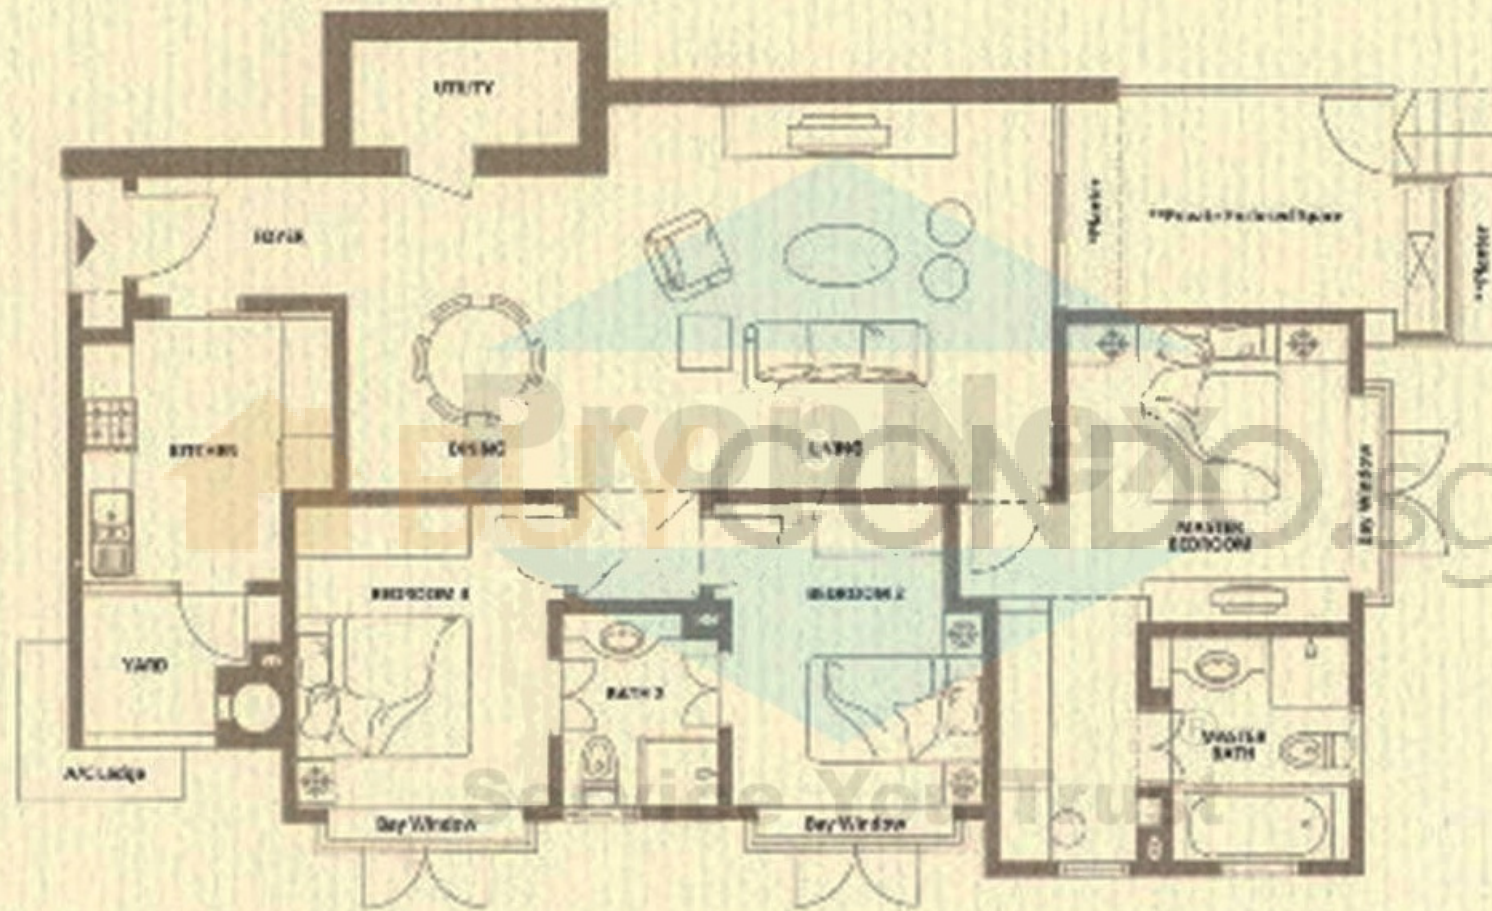

Upper Level

3 Bedroom Penthouse With Maid's Room

Martia 8

BABIO-1
 117m²/1,259ft²
 *With Planter (2m²)

BABIO-3
 129m²/1,389ft²
 **With Private Enclosed Space (12m²)
 & Planter (11m²)

3 Bedrooms + Utility

Martia 8

BABIO-2

117m²/1,259ft²

**With Planter (2m²)

BABIO-4

128m²/1,378ft²

**With Private Enclosed Space (12m²)
& Planter (1m²)

3 Bedrooms + Utility

Martia 8

CONTEMPO-1

93m²/1,001ft²

*With Planter (2m²)

CONTEMPO-3

102m²/1,098ft²

**With Private Enclosed Space (12m²)

2 Bedrooms + Utility

Martia 8

CONTEMPO-2

96m²/1,033ft²

*With Planter (2m²)

CONTEMPO-4

106m²/1,141ft²

*With Private Enclosed Space (12m²)

2 Bedrooms + Utility