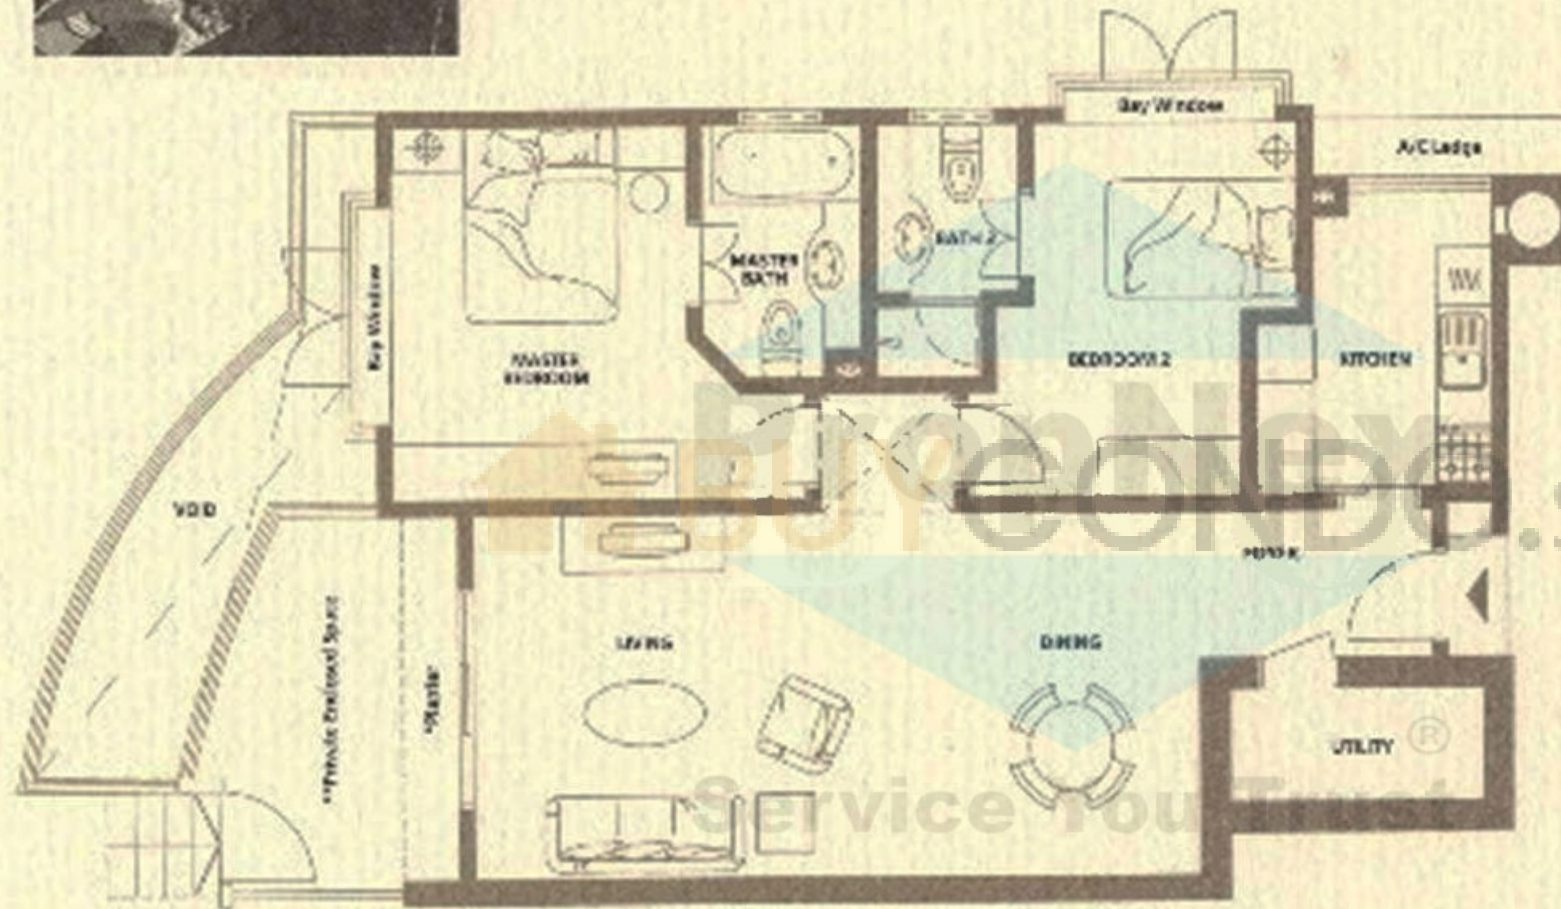

Upper Level

3 Bedroom Penthouse With Maid's Room

Martia 8

BABIO-1
 117m²/1,259ft²
 *With Planter (2m²)

BABIO-3
 129m²/1,389ft²
 **With Private Enclosed Space (12m²)
 & Planter (11m²)

3 Bedrooms + Utility

Martia 8

BABIO-2

117m²/1,259ft²

**With Planter (2m²)

BABIO-4

128m²/1,378ft²

**With Private Enclosed Space (12m²)
& Planter (1m²)

3 Bedrooms + Utility

Martia 8

CONTEMPO-1

93m²/1,001ft²

*With Planter (2m²)

CONTEMPO-3

102m²/1,098ft²

**With Private Enclosed Space (12m²)

2 Bedrooms + Utility

Martia 8

CONTEMPO-2

96m²/1,033ft²

*With Planter (2m²)

CONTEMPO-4

106m²/1,141ft²

*With Private Enclosed Space (12m²)

2 Bedrooms + Utility