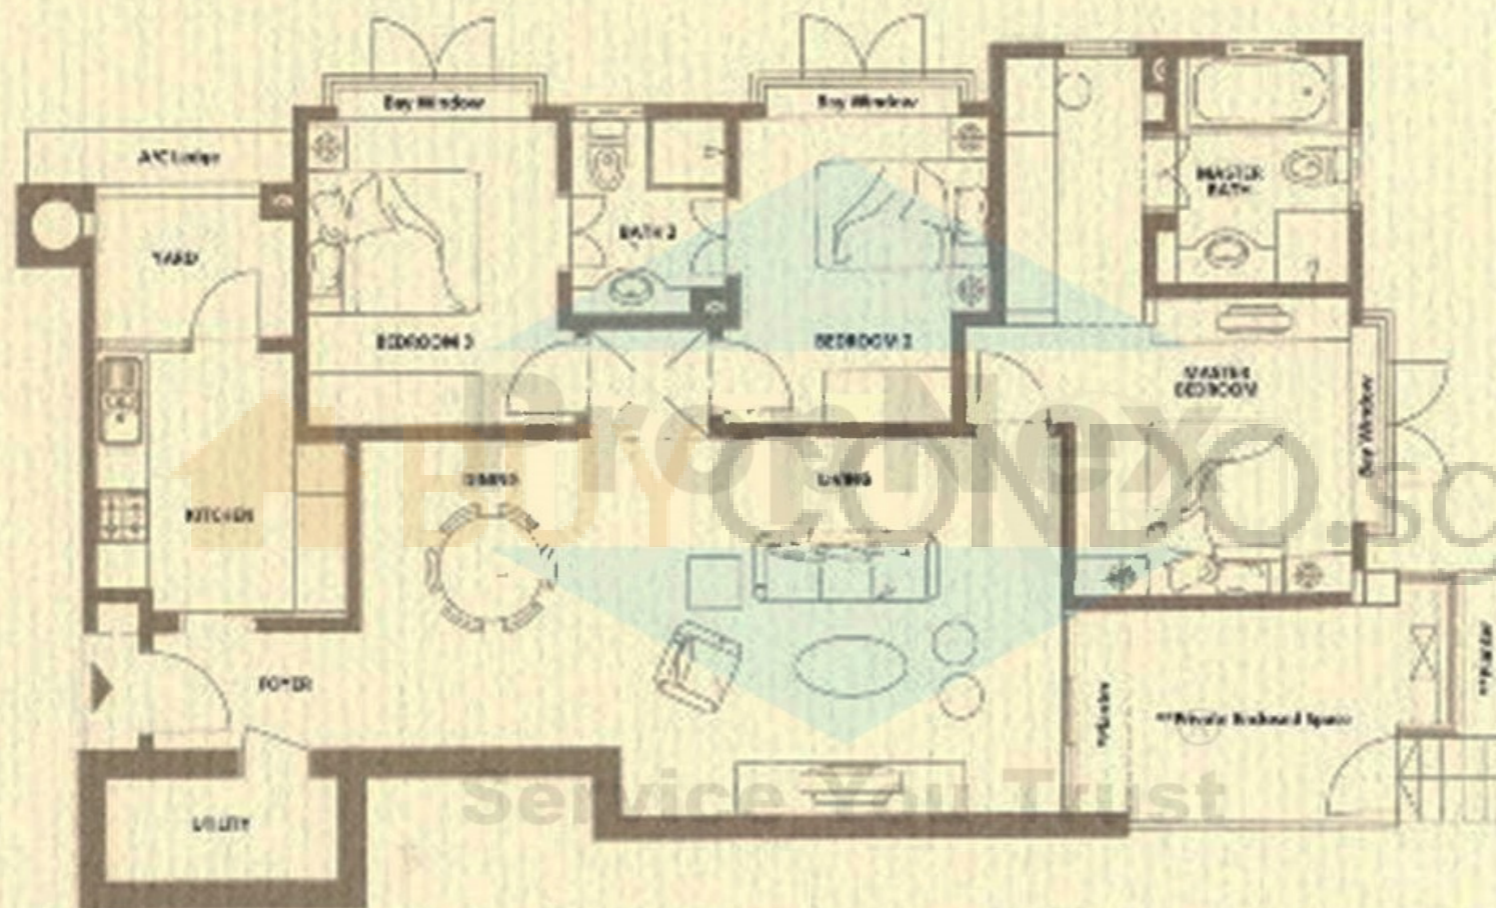

Upper Level

3 Bedroom Penthouse With Maid's Room

Martia 8

BABIO-1
 117m²/1,259ft²
 *With Planter (2m²)

BABIO-3
 129m²/1,389ft²
 **With Private Enclosed Space (12m²)
 & Planter (11m²)

3 Bedrooms + Utility

Martia 8

BABIO-2

117m²/1,259ft²

**With Planter (2m²)

BABIO-4

128m²/1,378ft²

**With Private Enclosed Space (12m²)
& Planter (1m²)

3 Bedrooms + Utility

Martia 8

CONTEMPO-1

93m²/1,001ft²

*With Planter (2m²)

CONTEMPO-3

102m²/1,098ft²

**With Private Enclosed Space (12m²)

2 Bedrooms + Utility

Martia 8

CONTEMPO-2

96m²/1,033ft²

*With Planter (2m²)

CONTEMPO-4

106m²/1,141ft²

*With Private Enclosed Space (12m²)

2 Bedrooms + Utility