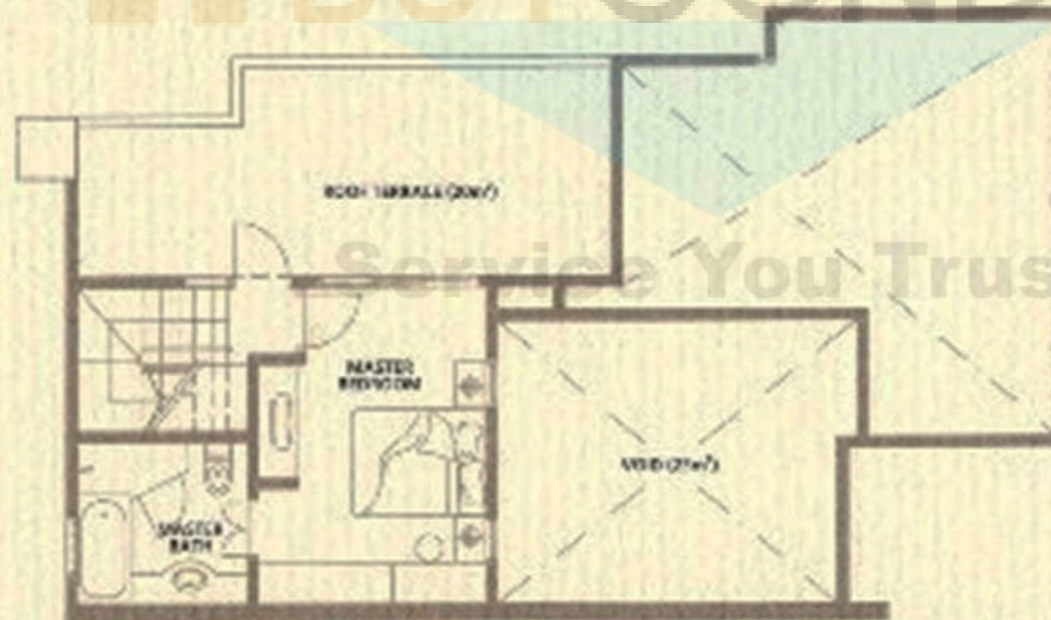

Martia 8

ALFA-1
193m²/2,077ft²

4th Floor, Lower Level

Upper Level

3 Bedroom Penthouse With Maid's Room

Martia 8

ALFA-2
189m²/2,034ft²

4th Floor, Lower Level

Upper Level

3 Bedroom Penthouse With Maid's Room

Martia 8

BABIO-1
 117m²/1,259ft²
 *With Planter (2m²)

BABIO-3
 129m²/1,389ft²
 **With Private Enclosed Space (12m²)
 & Planter (11m²)

3 Bedrooms + Utility

Martia 8

BABIO-2

117m²/1,259ft²

**With Planter (2m²)

BABIO-4

128m²/1,378ft²

**With Private Enclosed Space (12m²)
& Planter (1m²)

3 Bedrooms + Utility

Martia 8

CONTEMPO-2

96m²/1,033ft²

*With Planter (2m²)

CONTEMPO-4

106m²/1,141ft²

*With Private Enclosed Space (12m²)

2 Bedrooms + Utility