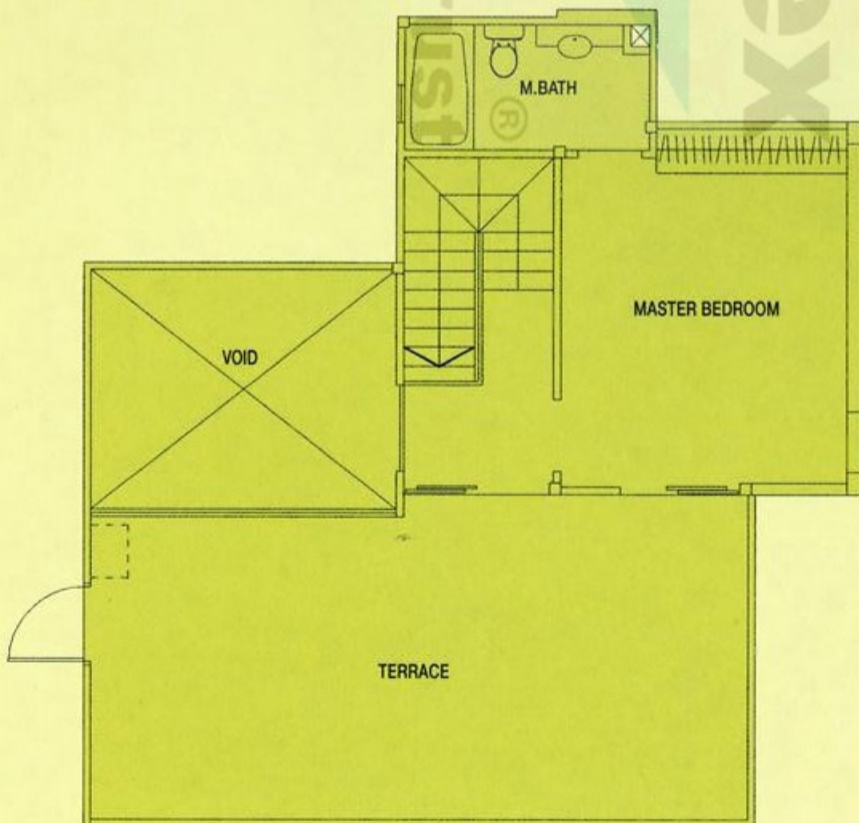

TYPE D5 | Attic