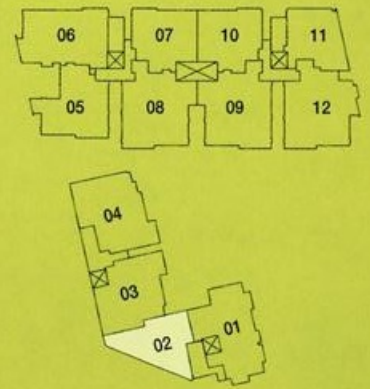

TYPE D6(a) | Attic

TYPE D7

189sqm/2034sqft

#05-06

PropNex<sup>®</sup> Buy Condo .sg  
 Service You Trust

TYPE D7

Attic

TYPE DC1 | 146sqm/1572sqft | #05-02