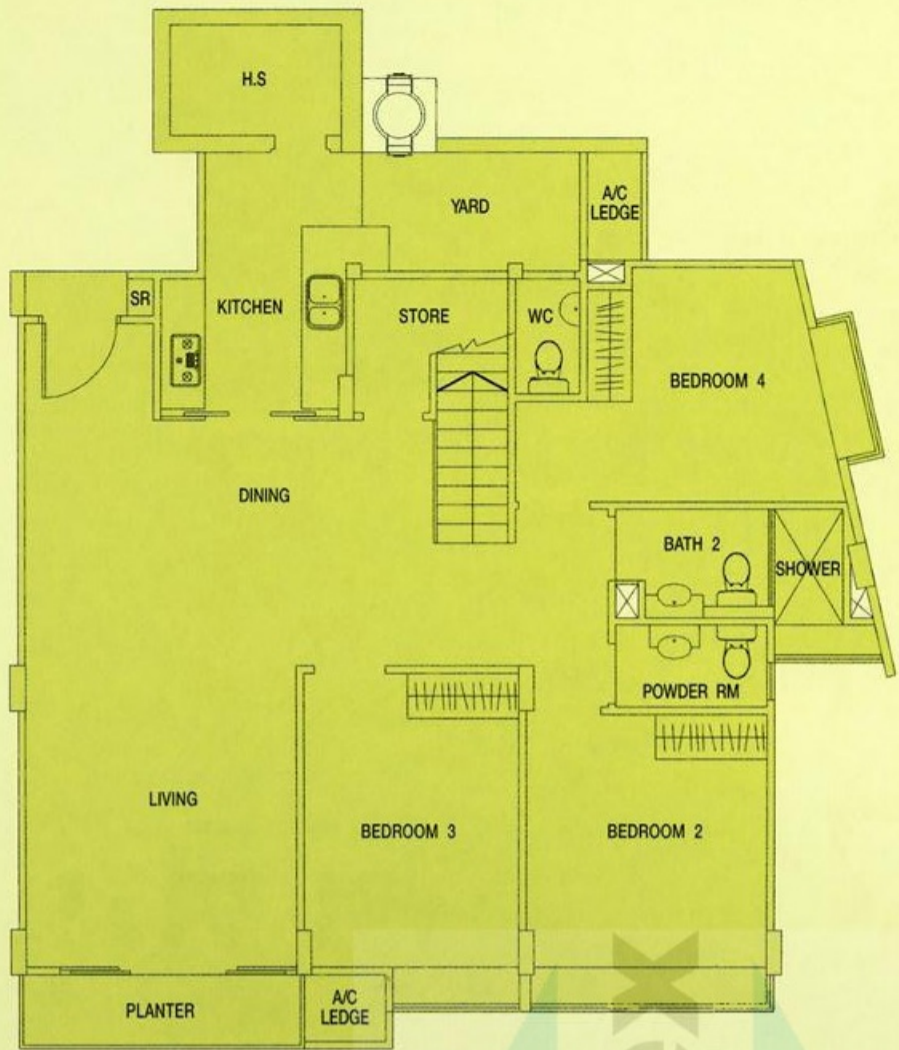

Attic

TYPE D3 | 186sqm/2002sqft | #05-01

PropNex  
BUY CONDO.sg

Service You Trust<sup>®</sup>

TYPE D3 | Attic

TYPE D4 | 203sqm/2185sqft | #05-12

TYPE D4 | Attic

From **ProMEX** Service You Trust  
[BUYCONDO.sg](http://BUYCONDO.sg)