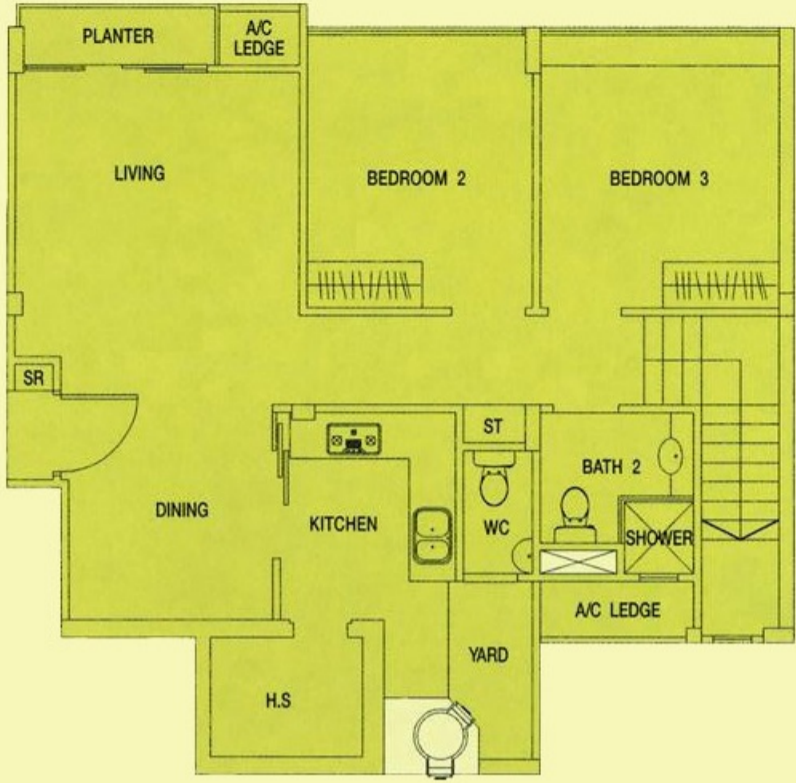

TYPE D6   161sqm/1733sqft   #05-07

PropNex
BUY CONDO .sg
Service You Trust

TYPE D6 | Attic