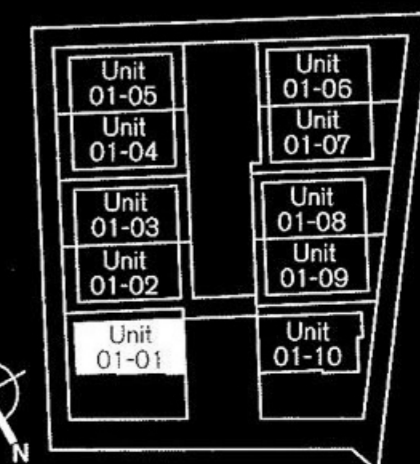

Cluster Bungalow

121B Whitley Road, #01-01

Area 421 sq m / 4,532 sq ft

Basement

2nd Storey

Attic

1st Storey

Roof

Cluster Semi-detached

121B Whitley Road, #01-02

Area 369 sq m / 3,972 sq ft

Basement

2nd Storey

Attic

1st Storey

Roof

Cluster Semi-detached

121B Whitley Road, #01-03

Area 354 sq m / 3,810 sq ft

Basement

2nd Storey

Attic

1st Storey

Roof

Cluster Semi-detached

121B Whitley Road, #01-04

Area 354 sq m / 3,810 sq ft

Basement

2nd Storey

Attic

1st Storey

Roof