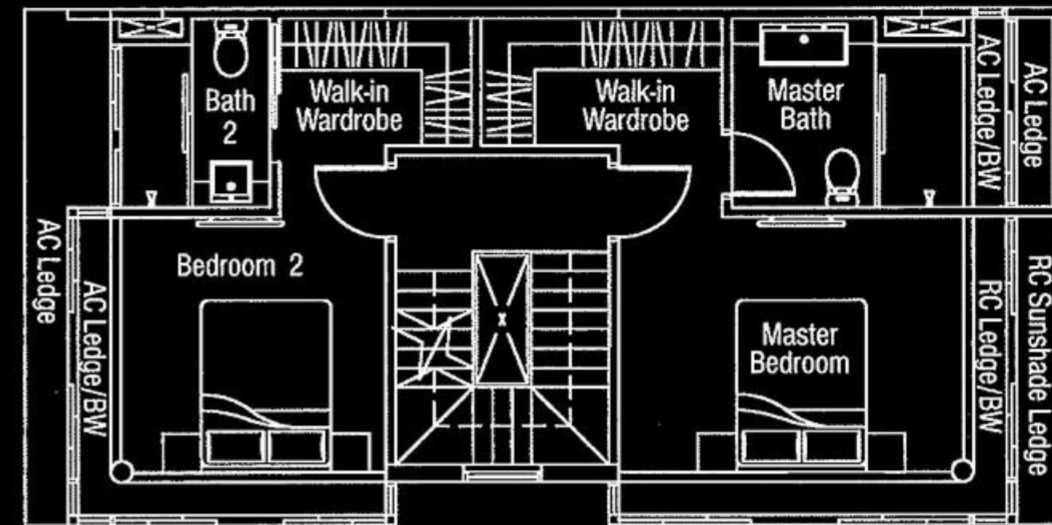

Cluster Bungalow

121B Whitley Road, #01-01

Area 421 sq m / 4,532 sq ft

Basement

2nd Storey

Attic

1st Storey

Roof

Cluster Semi-detached

121B Whitley Road, #01-02

Area 369 sq m / 3,972 sq ft

Basement

2nd Storey

Attic

1st Storey

Roof

Cluster Semi-detached

121B Whitley Road, #01-03

Area 354 sq m / 3,810 sq ft

Basement

2nd Storey

Attic

1st Storey

Roof

Cluster Semi-detached

121B Whitley Road, #01-04

Area 354 sq m / 3,810 sq ft

Basement

2nd Storey

Attic

1st Storey

Roof