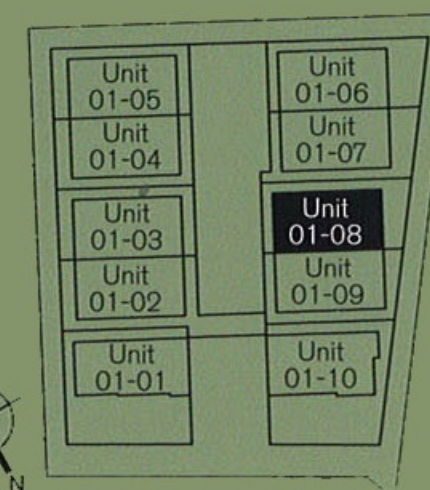

Cluster Semi-detached

121B Whitley Road, #01-08

Area 371 sq m / 3,993 sq ft

Basement

2nd Storey

Attic

1st Storey

Roof