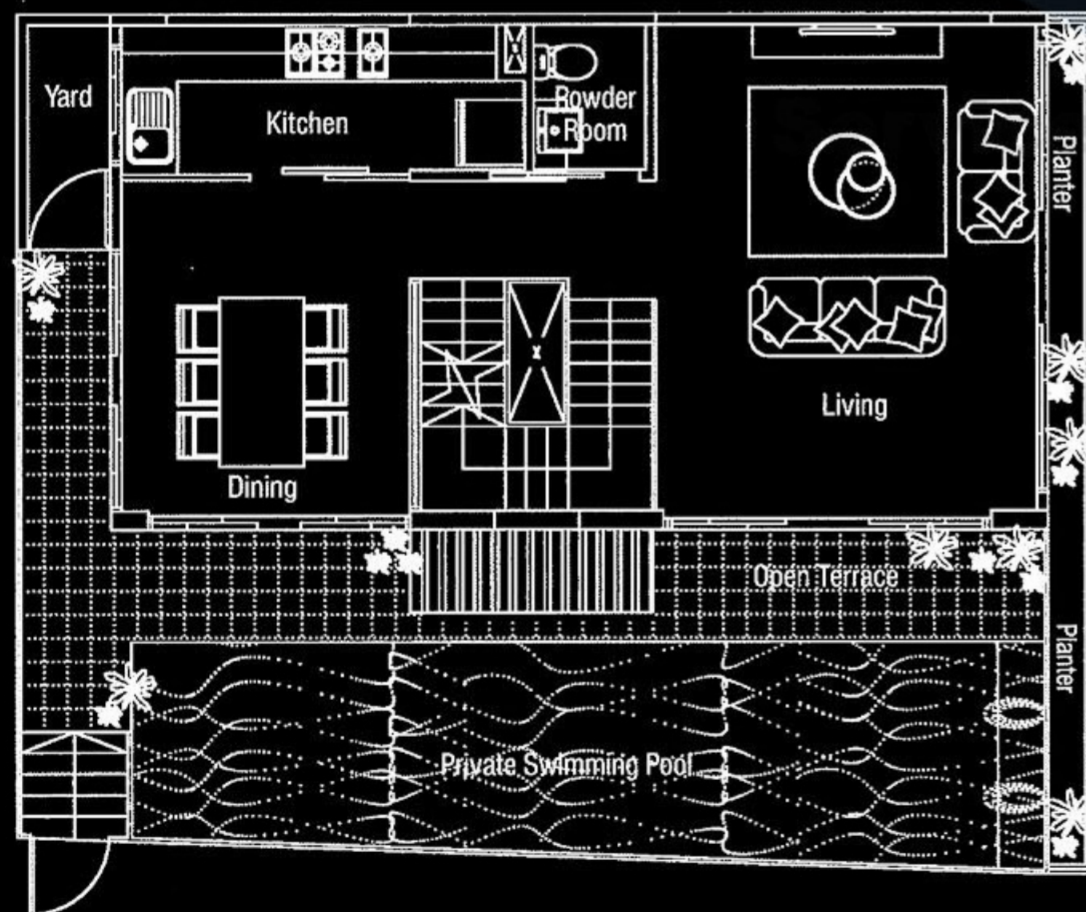

Cluster Bungalow

121B Whitley Road, #01-01

Area 421 sq m / 4,532 sq ft

Basement

2nd Storey

Attic

1st Storey

Roof

Cluster Semi-detached

121B Whitley Road, #01-02

Area 369 sq m / 3,972 sq ft

Basement

2nd Storey

Attic

1st Storey

Roof

Cluster Semi-detached

121B Whitley Road, #01-03

Area 354 sq m / 3,810 sq ft

Basement

2nd Storey

Attic

1st Storey

Roof