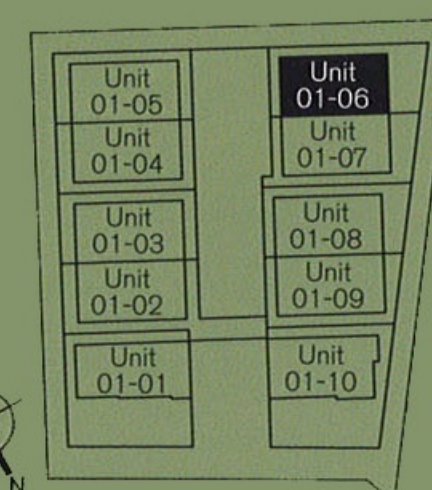

Cluster Semi-detached

121B Whitley Road, #01-06

Area 371 sq m / 3,993 sq ft

Basement

2nd Storey

Attic

1st Storey

Roof