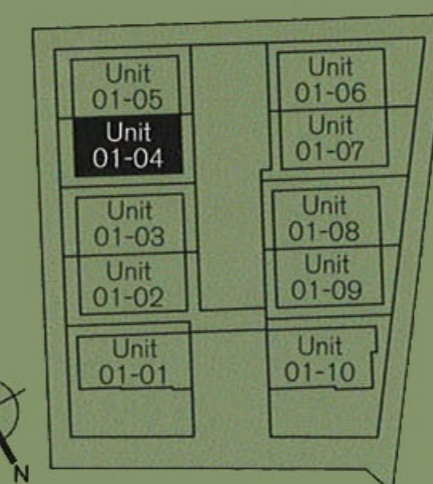

Cluster Semi-detached

121B Whitley Road, #01-04

Area 354 sq m / 3,810 sq ft

Basement

2nd Storey

Attic

1st Storey

Roof