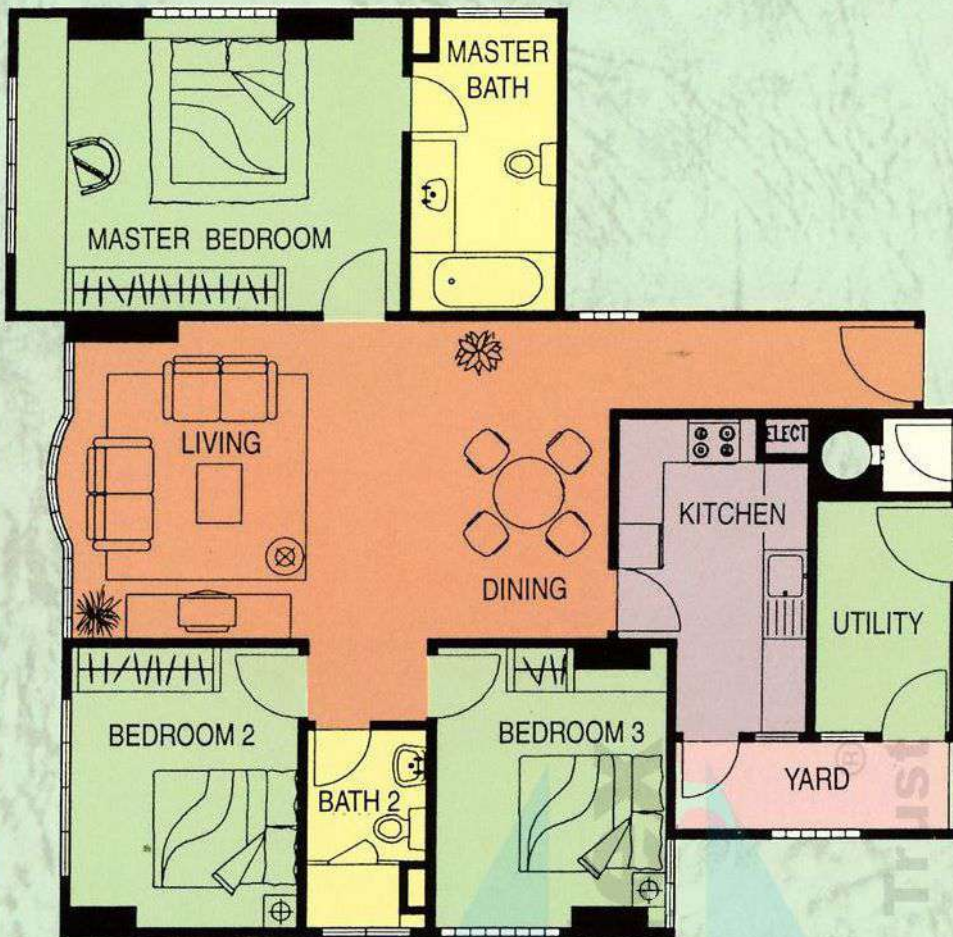

Estate Layout Plan

TYPE A1 - 1,302 sq. ft.

BUYCONDO.sg

TYPE B

TYPE C1

TYPE C - 1,152 sq ft
C1 - 1,163 sq ft

Unit Layout Plan

TYPE A - 1,163 sq. ft.

TYPE B - 1,216 sq ft
B1 - 1,216 sq ft