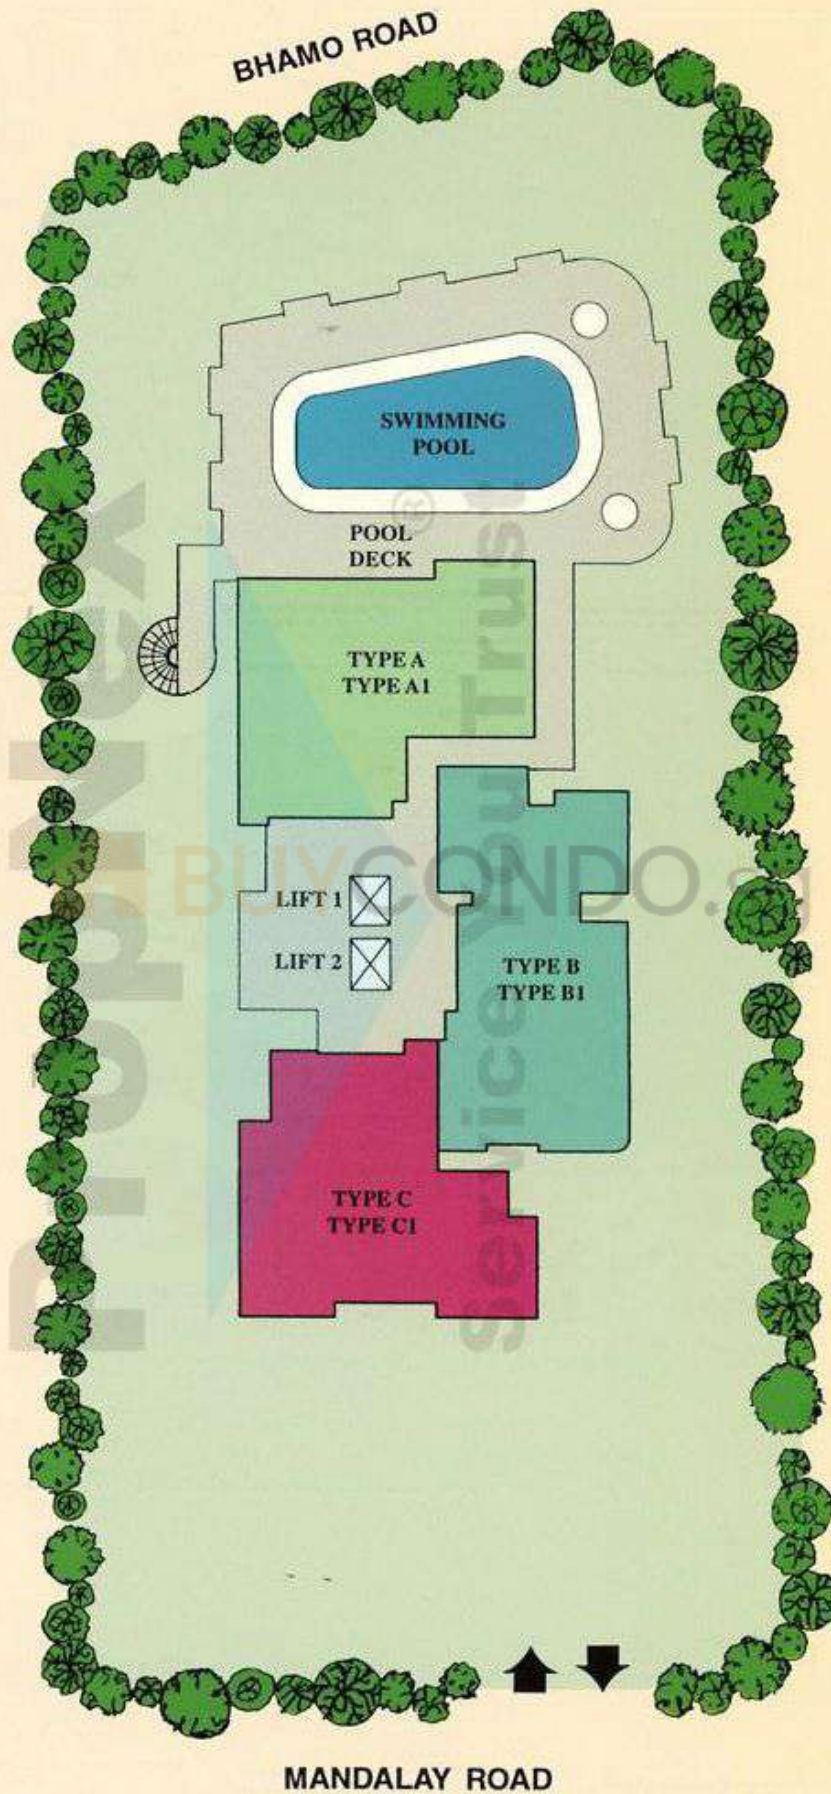

Estate Layout Plan

TYPE A1 - 1,302 sq. ft.

BUYCONDO.sg

TYPE B

TYPE C1

TYPE C - 1,152 sq ft
C1 - 1,163 sq ft

Unit Layout Plan

TYPE A - 1,163 sq. ft.

TYPE B - 1,216 sq ft
B1 - 1,216 sq ft