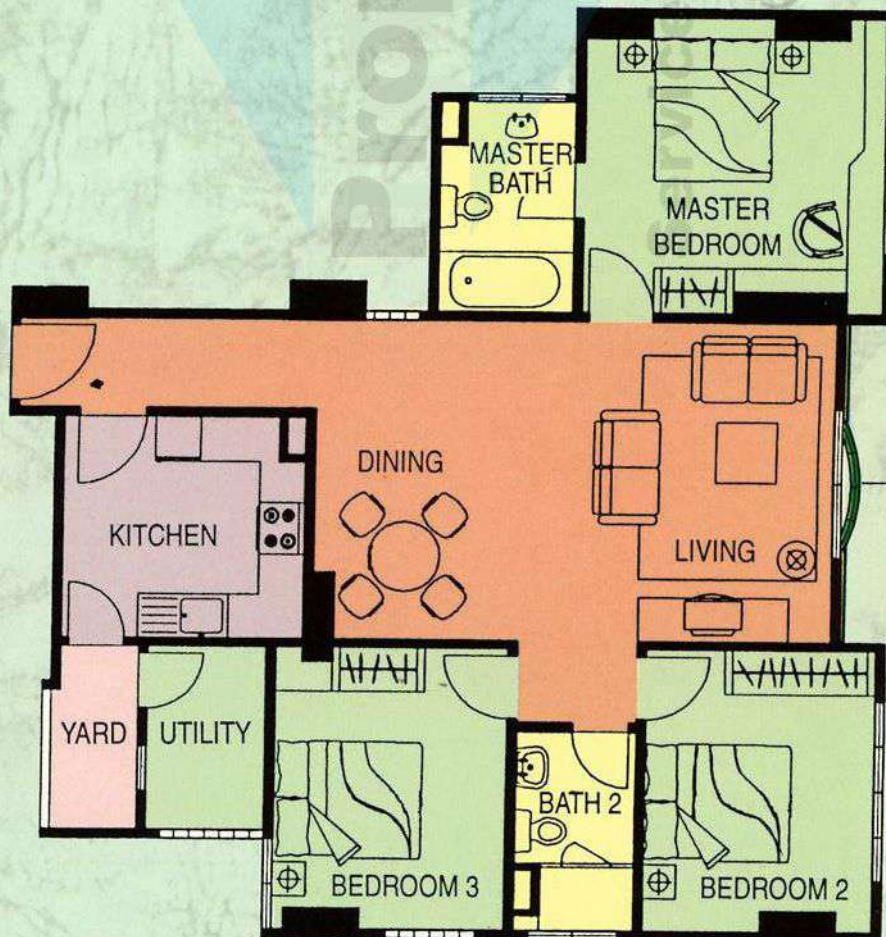

Estate Layout Plan

TYPE A1 - 1,302 sq. ft.

BUYCONDO.sg

TYPE B

TYPE C1

TYPE C - 1,152 sq ft
C1 - 1,163 sq ft

Unit Layout Plan

TYPE A - 1,163 sq. ft.

TYPE B - 1,216 sq ft
B1 - 1,216 sq ft