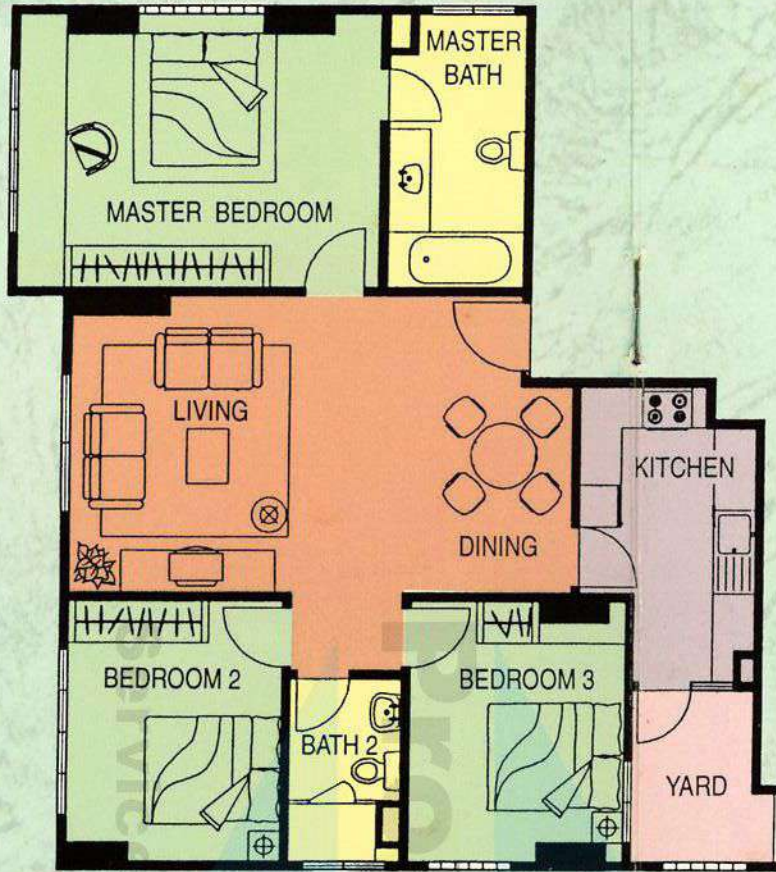

Estate Layout Plan

TYPE A1 - 1,302 sq. ft.

BUYCONDO.sg

TYPE B

TYPE C1

TYPE C - 1,152 sq ft
C1 - 1,163 sq ft

Unit Layout Plan

TYPE A - 1,163 sq. ft.

TYPE B - 1,216 sq ft
B1 - 1,216 sq ft