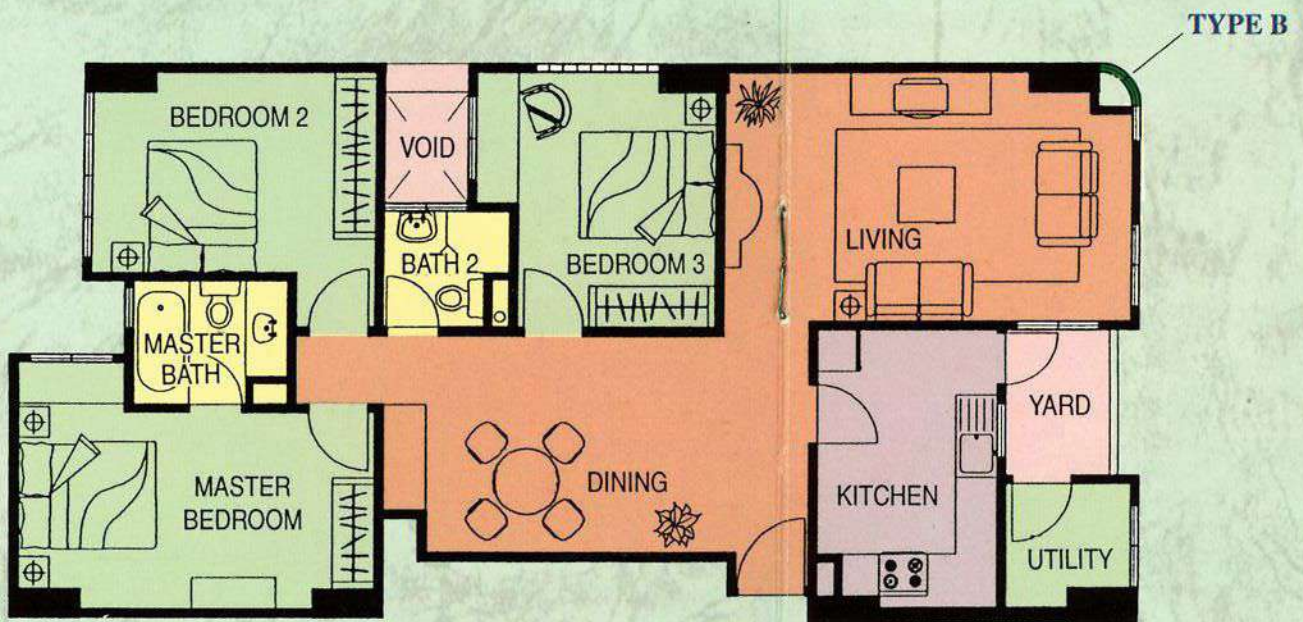

Estate Layout Plan

TYPE A1 - 1,302 sq. ft.

BUYCONDO.sg

TYPE B

TYPE C1

TYPE C - 1,152 sq ft
C1 - 1,163 sq ft

Unit Layout Plan

TYPE A - 1,163 sq. ft.

TYPE B - 1,216 sq ft
B1 - 1,216 sq ft