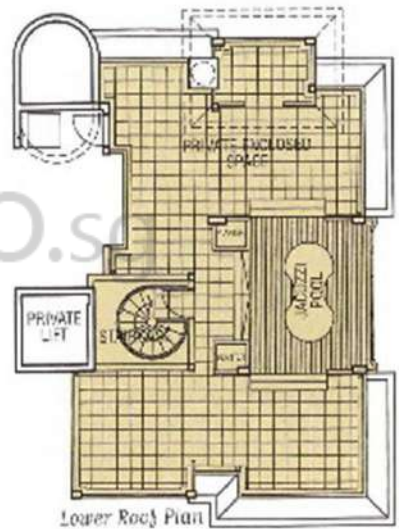

1st Storey

Types A (753 Sq Ft), A1 (474 Sq Ft) & B (1550 Sq Ft)

MUTIARA
CREST

Jalan Mutiara, Singapore

Lower Mezzanine Plan

Upper Mezzanine Plan

Lower Roof Plan

Penthouse

Type G (3854 Sq Ft)

Service You Trust

MUTIARA CREST

Jalan Mutiara, Singapore

2nd ~ 17th Storeys

Types D (1335 Sq Ft) & E (1335 Sq Ft)

MUTIARA
CREST

Jalan Mutiara, Singapore

Penthouse

Type F (3897 Sq Ft)

MUTIARA CREST

Jalan Mutiara, Singapore