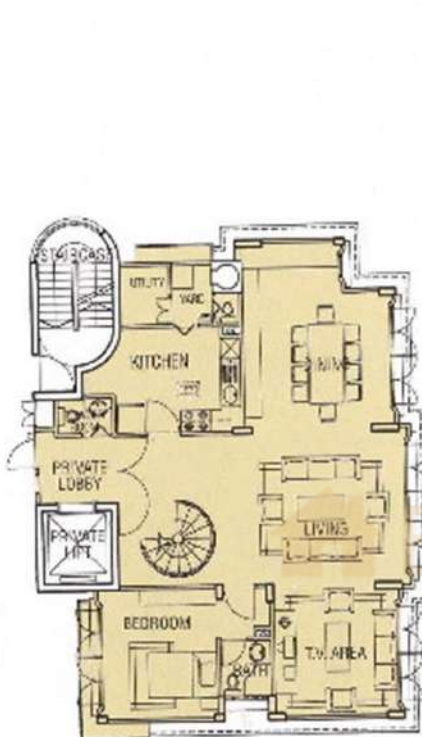

1st Storey

Types A (753 Sq Ft), A1 (474 Sq Ft) & B (1550 Sq Ft)

MUTIARA
CREST

Jalan Mutiara, Singapore

Lower Mezzanine Plan

Upper Mezzanine Plan

Lower Roof Plan

Penthouse

Type G (3854 Sq Ft)

Service You Trust

MUTIARA CREST

Jalan Mutiara, Singapore

2nd ~ 17th Storeys

Types D (1335 Sq Ft) & E (1335 Sq Ft)

MUTIARA
CREST

Jalan Mutiara, Singapore