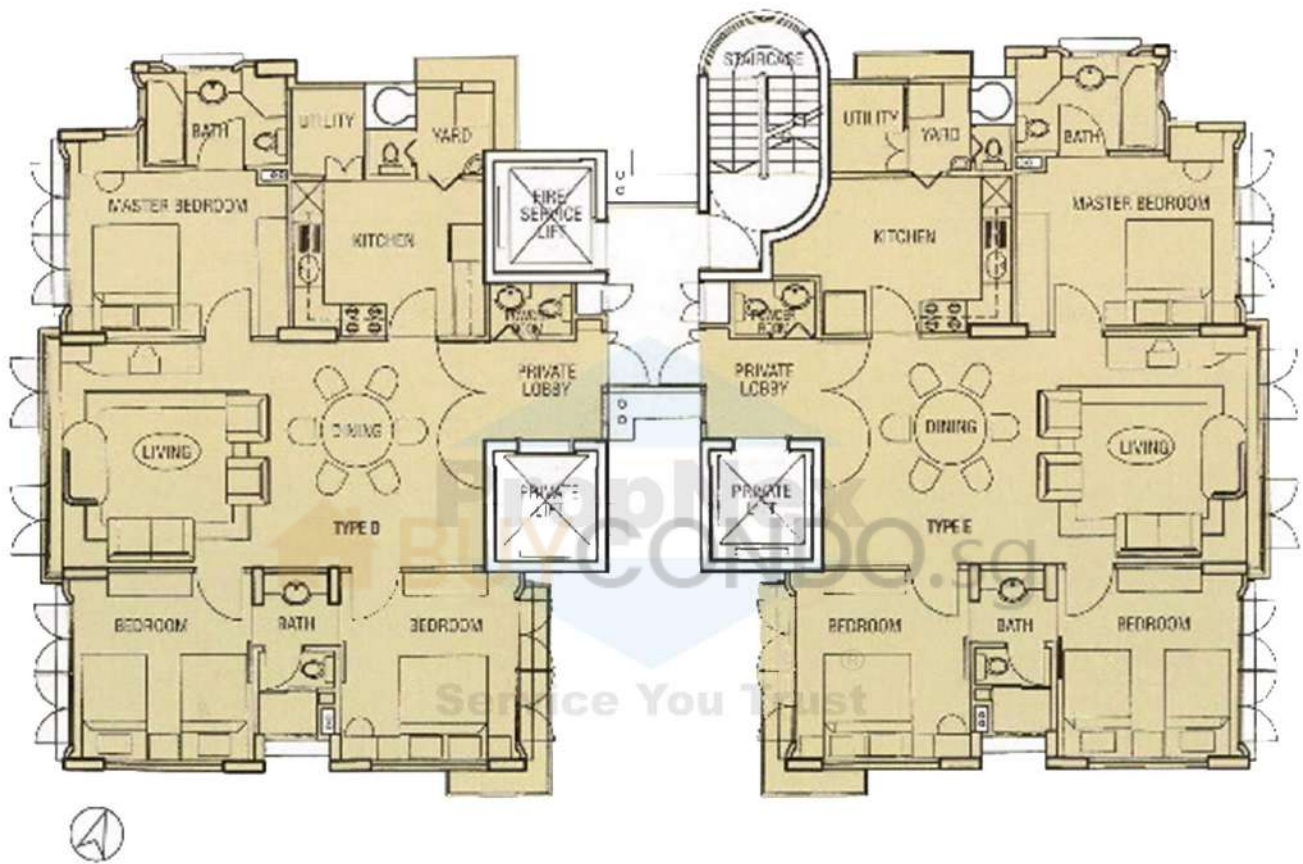

1st Storey

Types A (753 Sq Ft), A1 (474 Sq Ft) & B (1550 Sq Ft)

MUTIARA
CREST

Jalan Mutiara, Singapore

Lower Mezzanine Plan

Upper Mezzanine Plan

Lower Roof Plan

Penthouse

Type G (3854 Sq Ft)

Service You Trust

MUTIARA CREST

Jalan Mutiara, Singapore

2nd ~ 17th Storeys

Types D (1335 Sq Ft) & E (1335 Sq Ft)

MUTIARA
CREST

Jalan Mutiara, Singapore

Penthouse

Type F (3897 Sq Ft)

MUTIARA CREST

Jalan Mutiara, Singapore