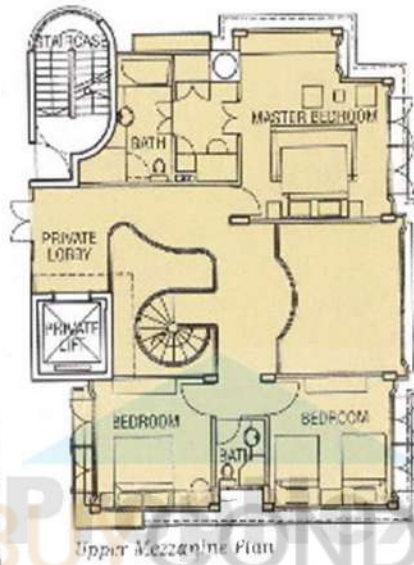

1st Storey

Types A (753 Sq Ft), A1 (474 Sq Ft) & B (1550 Sq Ft)

MUTIARA
CREST

Jalan Mutiara, Singapore

Lower Mezzanine Plan

Upper Mezzanine Plan

Lower Roof Plan

Penthouse

Type G (3854 Sq Ft)

Service You Trust

MUTIARA CREST

Jalan Mutiara, Singapore

2nd ~ 17th Storeys

Types D (1335 Sq Ft) & E (1335 Sq Ft)

MUTIARA
CREST

Jalan Mutiara, Singapore