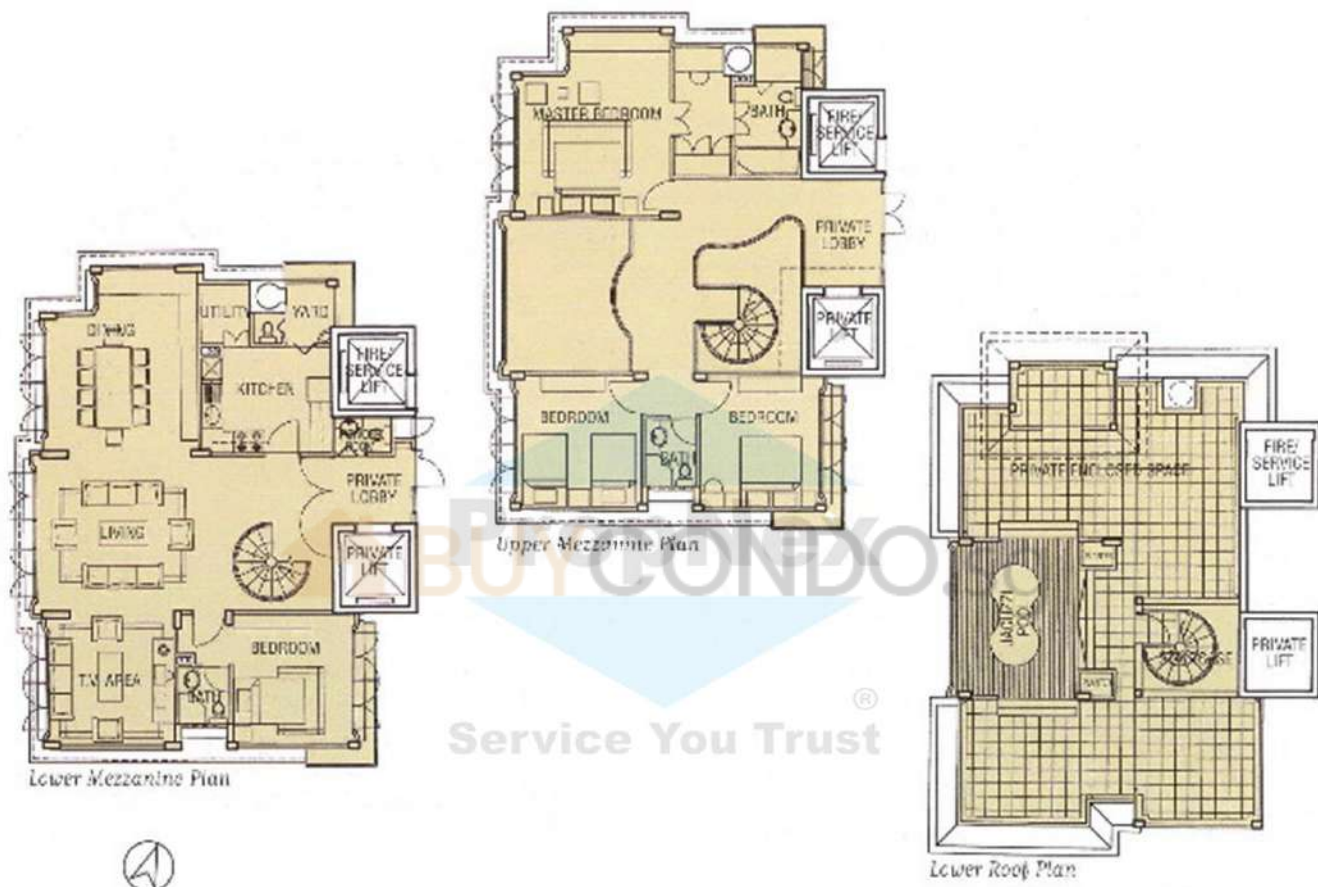

1st Storey

Types A (753 Sq Ft), A1 (474 Sq Ft) & B (1550 Sq Ft)

MUTIARA
CREST

Jalan Mutiara, Singapore

Lower Mezzanine Plan

Upper Mezzanine Plan

Lower Roof Plan

Penthouse

Type G (3854 Sq Ft)

Service You Trust

MUTIARA CREST

Jalan Mutiara, Singapore

2nd ~ 17th Storeys

Types D (1335 Sq Ft) & E (1335 Sq Ft)

MUTIARA
CREST

Jalan Mutiara, Singapore

Penthouse

Type F (3897 Sq Ft)

MUTIARA CREST

Jalan Mutiara, Singapore