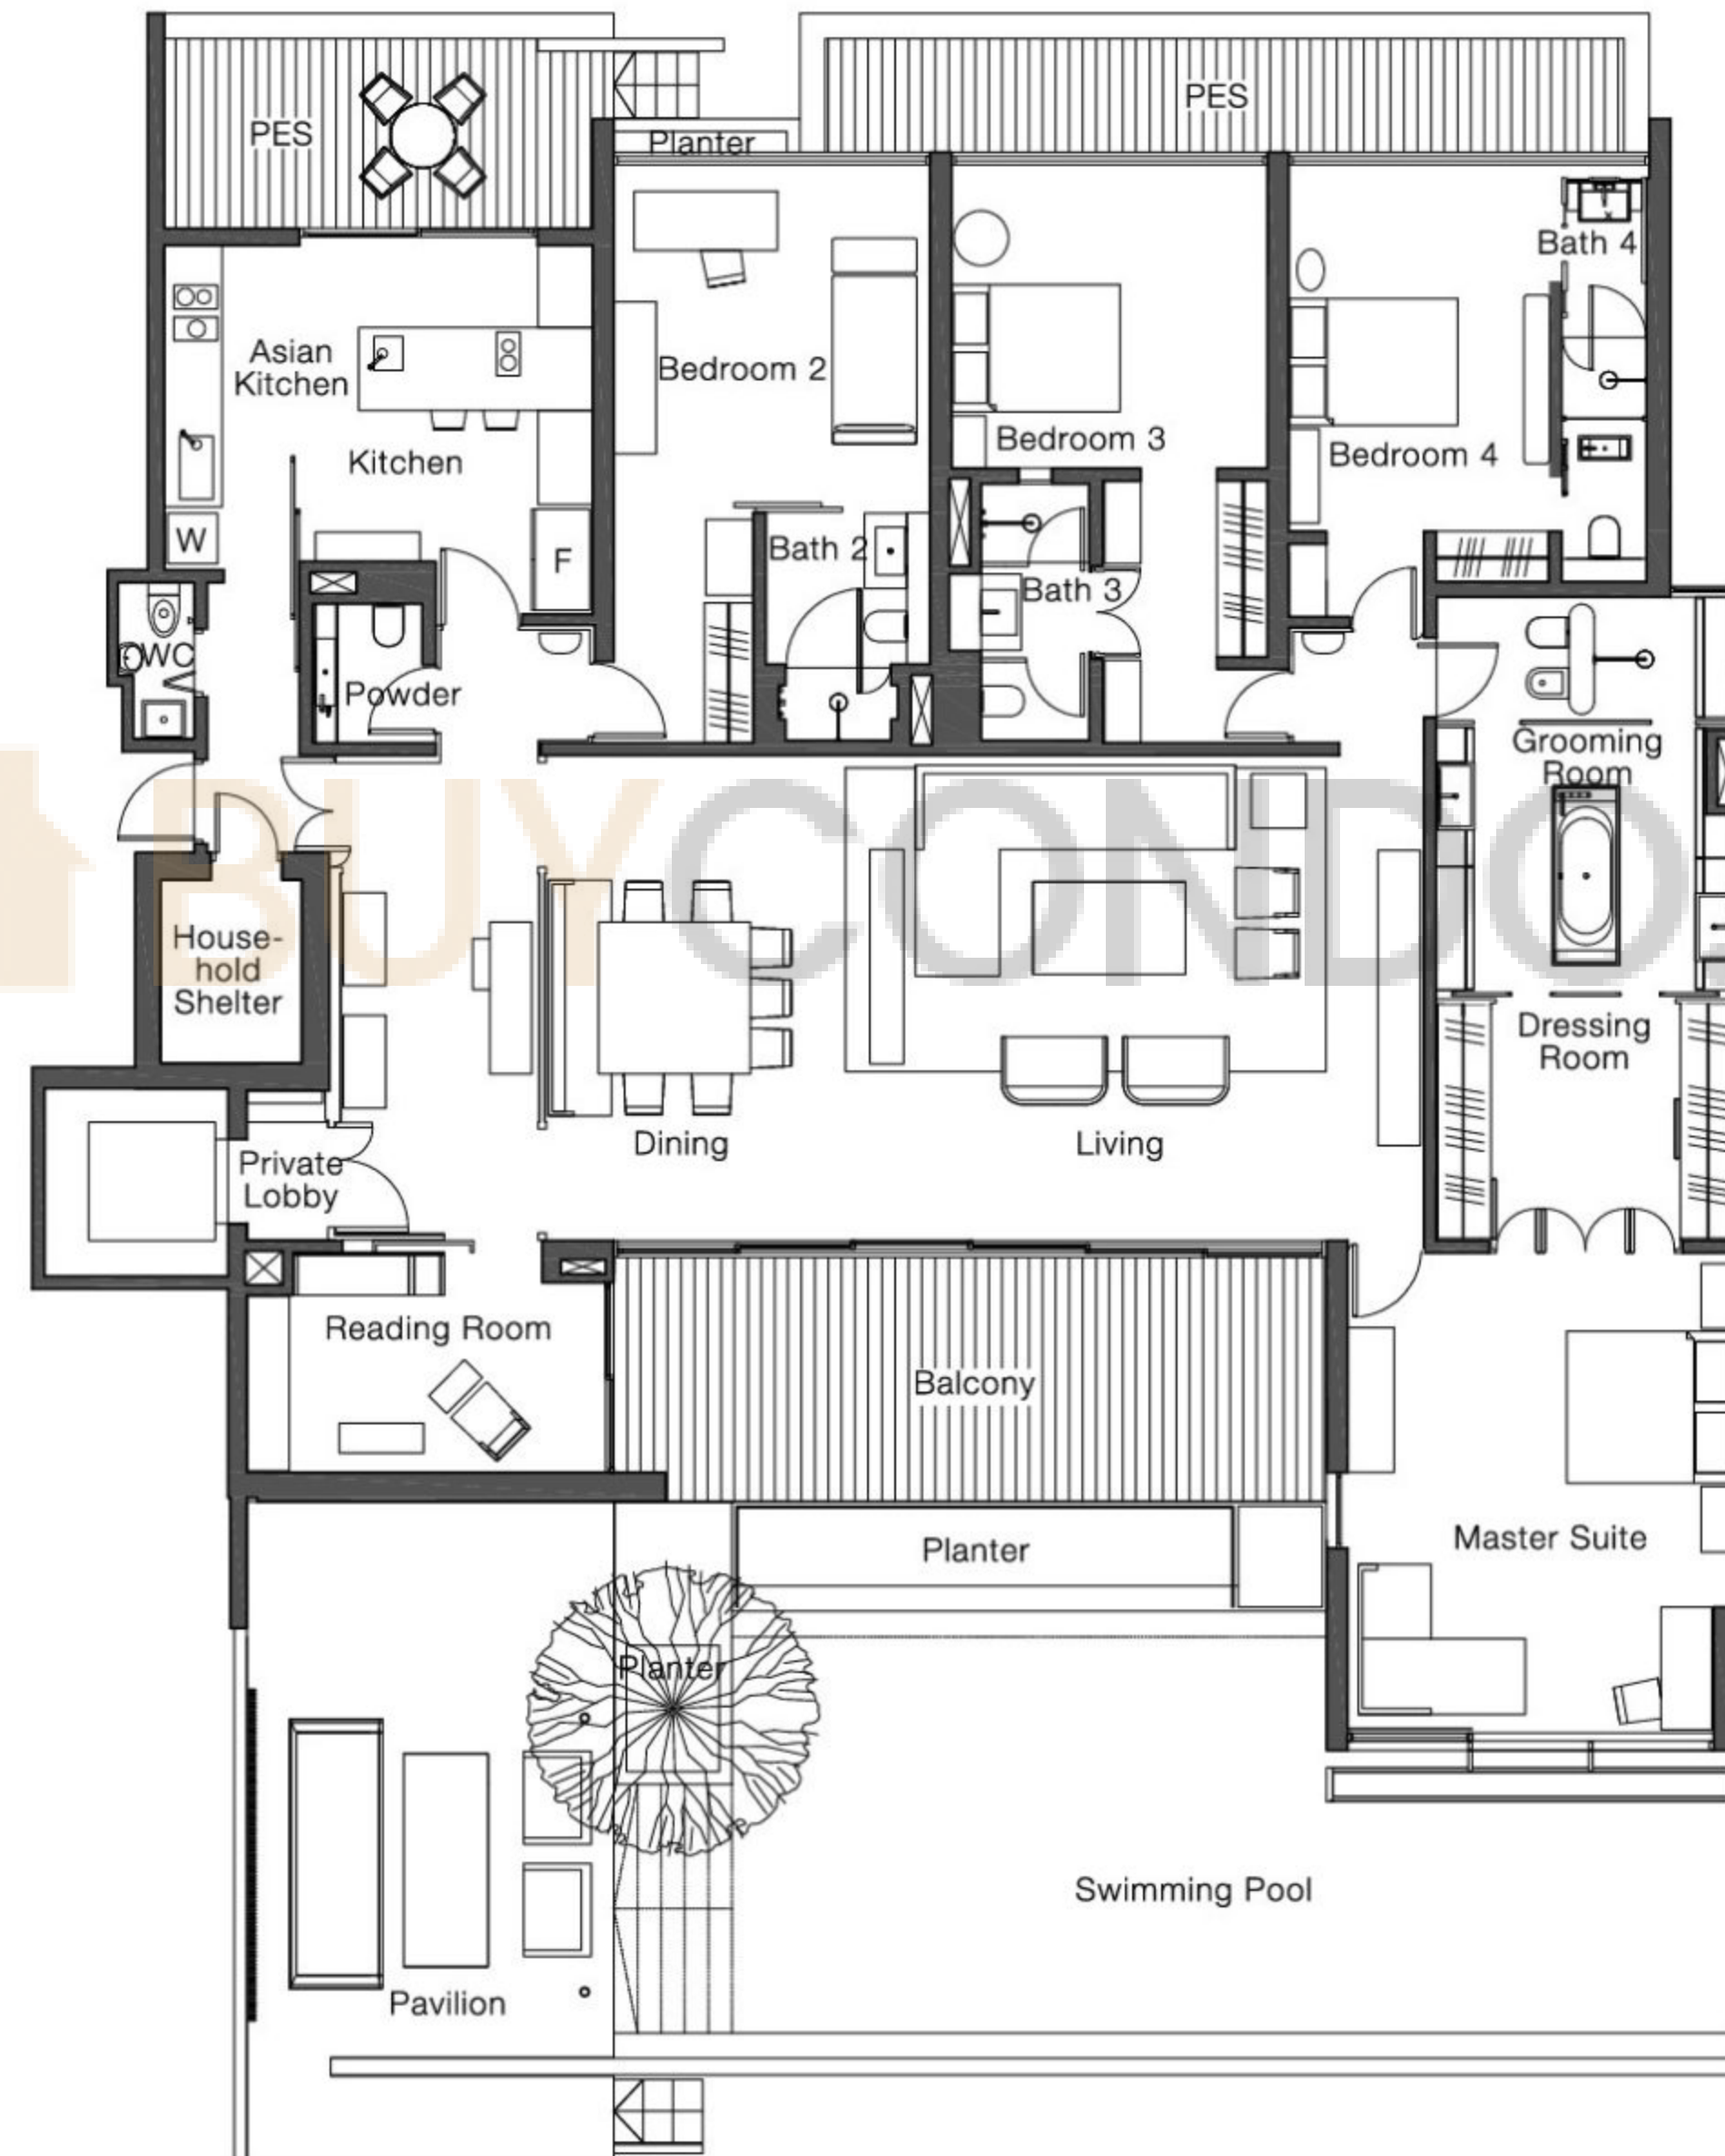

Type GBC

4-Bedroom

unit 01-11/15

448 sq m/4822 sq ft