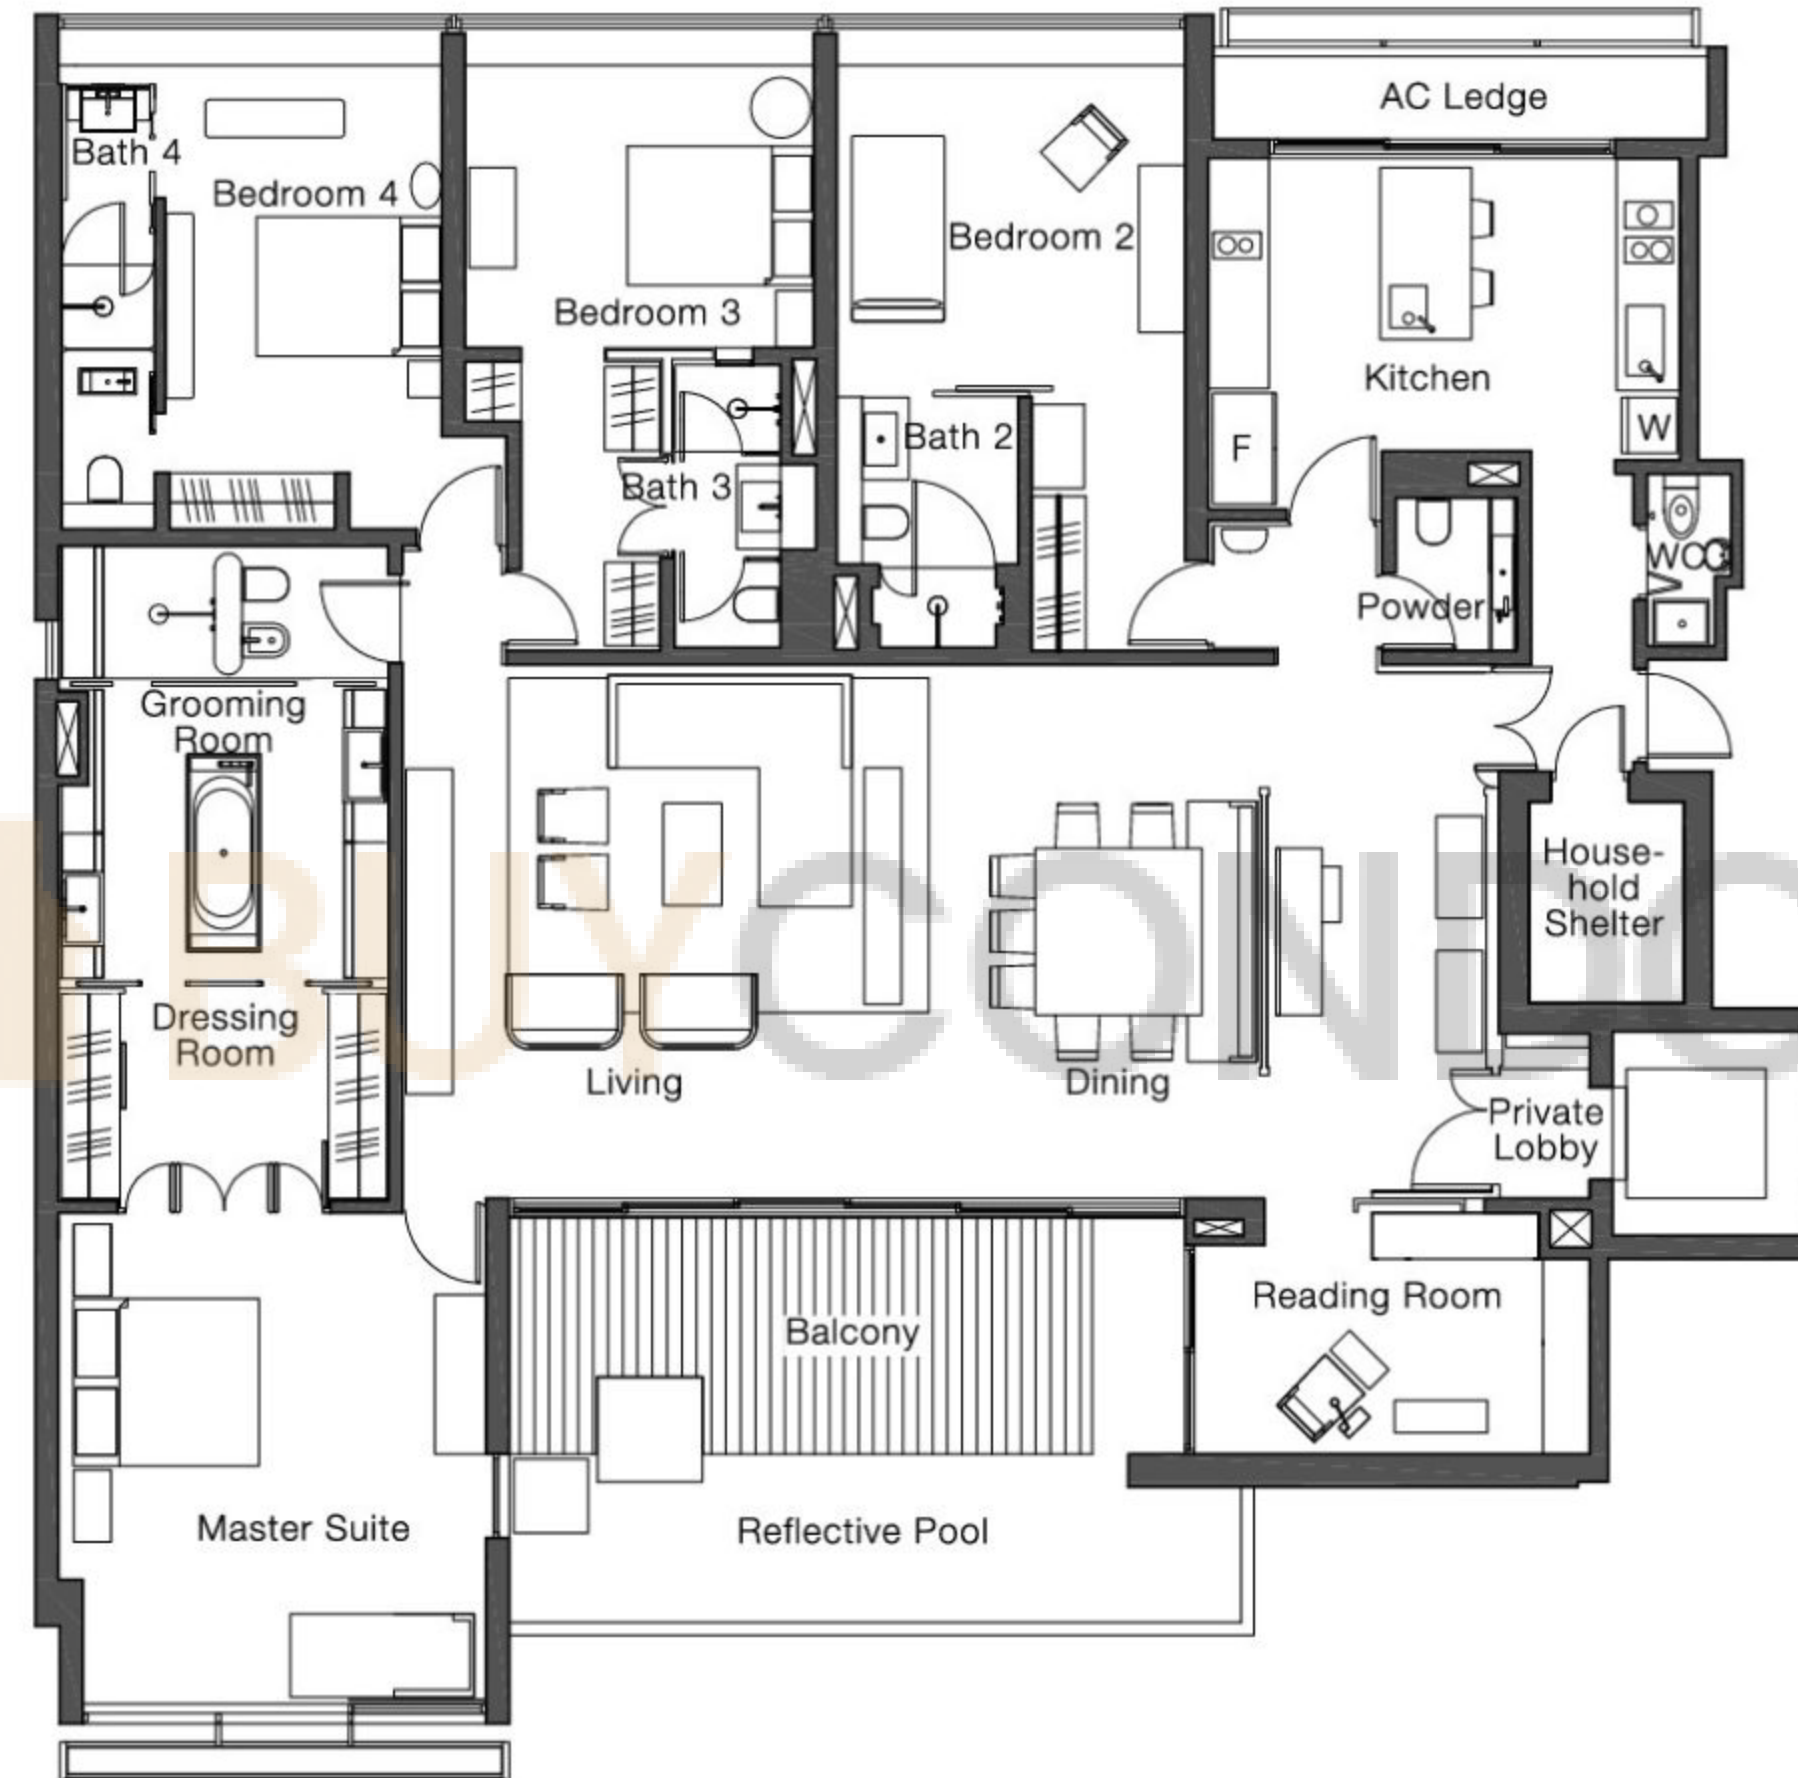

Type A

4-Bedroom

unit 02-02/03/04/05 to
unit 04-02/03/04/05

295 sq m/3175 sq ft

Type AC

4-Bedroom

unit 02-01 to unit 04-01

295 sq m/3175 sq ft

Type B

4-Bedroom

unit 02-09/10/13/14/17/18/19/20 to
unit 04-09/10/13/14/17/18/19/20

323 sq m/3477 sq ft

Type BC

4-Bedroom

unit 02-08/11/12/15/16 to
unit 04-08/11/12/15/16

322 sq m/3466 sq ft

Type C

4-Bedroom

unit 02-06 to unit 04-06

389 sq m/4187 sq ft

Type C1

4-Bedroom

unit 02-21 to unit 04-21

398 sq m/4284 sq ft

Type GA

4-Bedroom

unit 01-02/03/04/05

425 sq m/4575 sq ft

Type GAC

4-Bedroom

unit 01-01

425 sq m/4575 sq ft