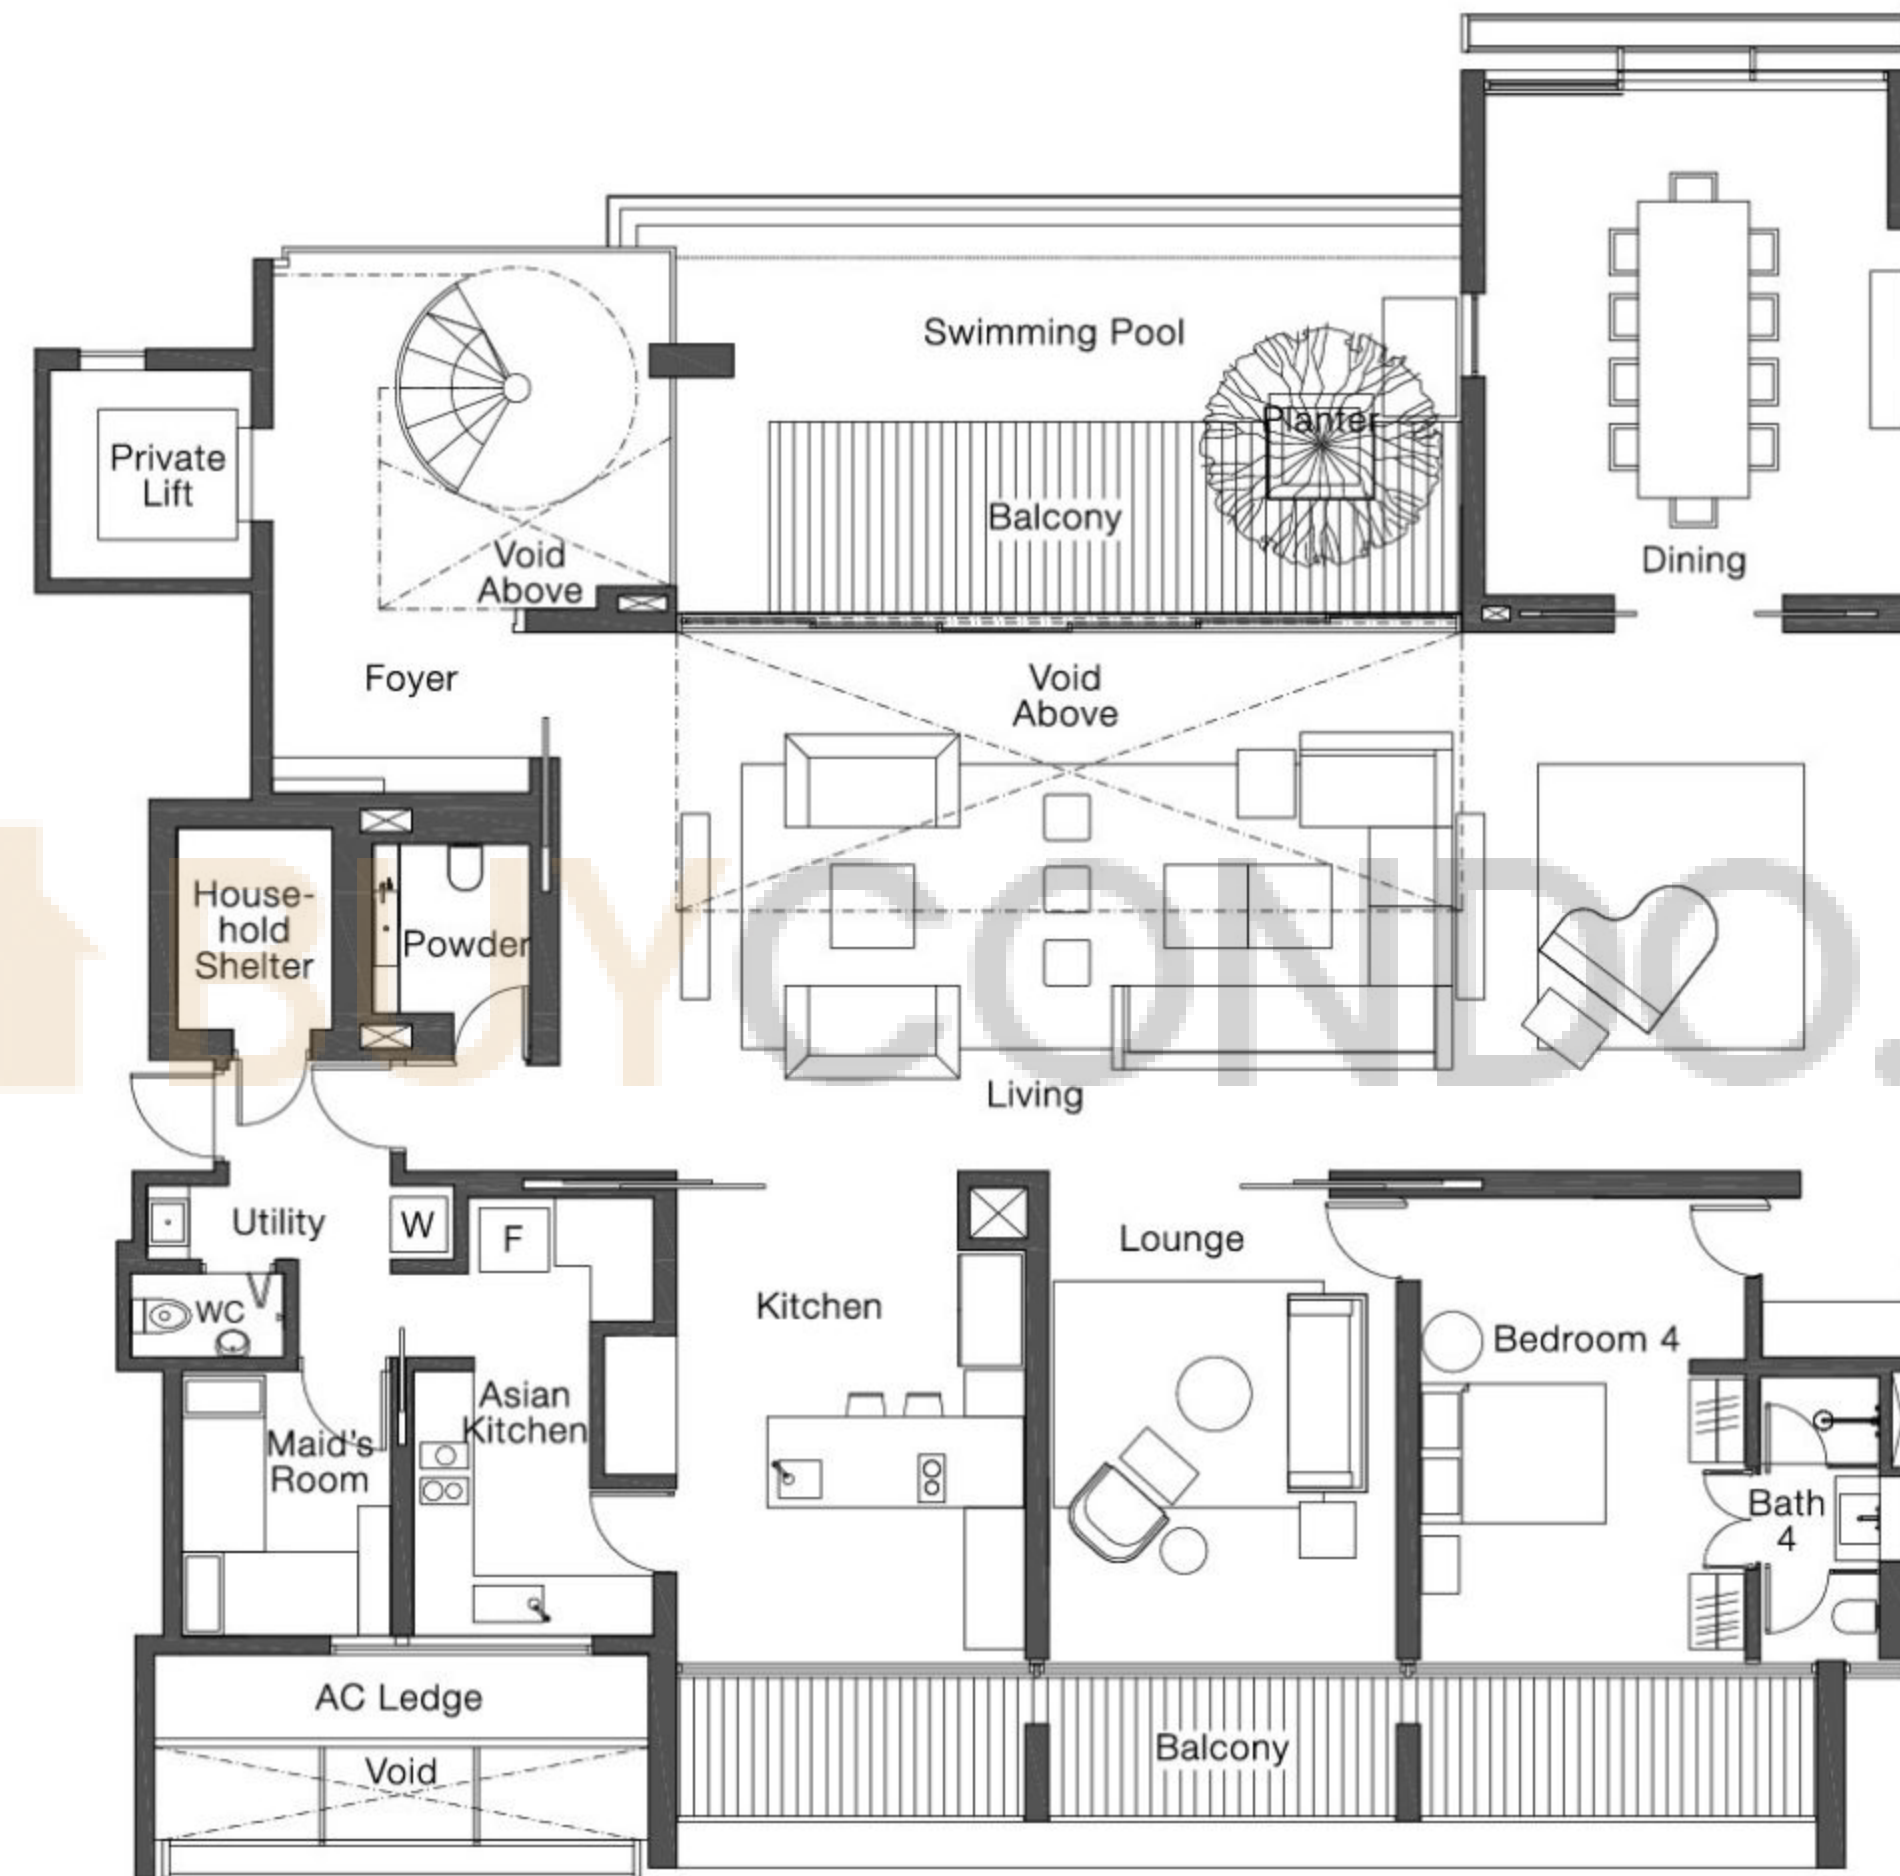

Type P2C

4-Bedroom

unit 05-16

632 sq m/6803 sq ft

Upper Level

Lower Level