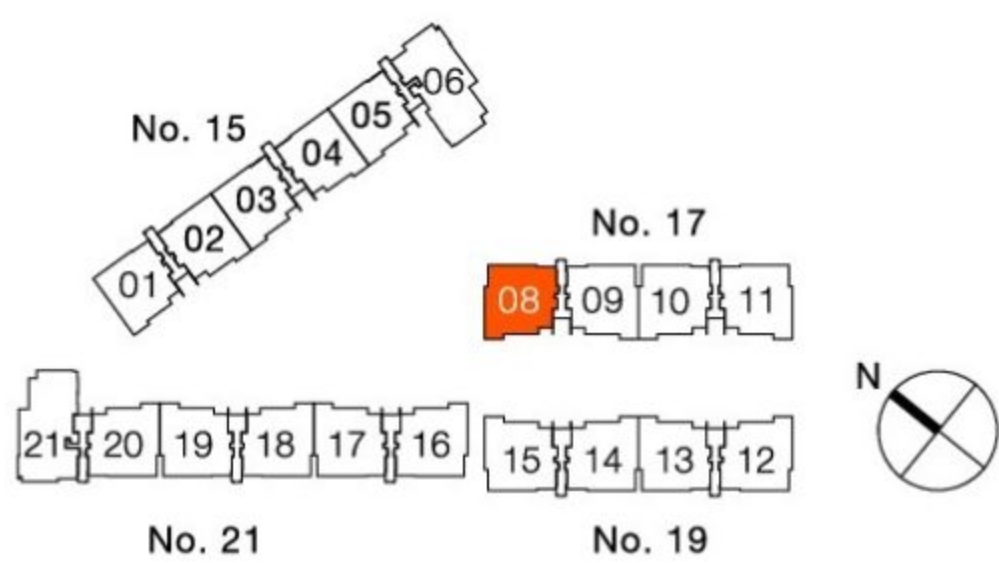

Type A

4-Bedroom

unit 02-02/03/04/05 to
unit 04-02/03/04/05

295 sq m/3175 sq ft

Type AC

4-Bedroom

unit 02-01 to unit 04-01

295 sq m/3175 sq ft

Type GB

4-Bedroom

unit 01-09/10/13/14/17/18/19

449 sq m/4833 sq ft

Type GB1

4-Bedroom

unit 01-20

448 sq m/4822 sq ft

Type GBC

4-Bedroom

unit 01-11/15

448 sq m/4822 sq ft

Type GBC1

4-Bedroom

unit 01-08

485 sq m/5221 sq ft

Type GBC2

4-Bedroom

unit 01-12/16

486 sq m/5231 sq ft

Type GC

4-Bedroom

unit 01-06

594 sq m/6394 sq ft