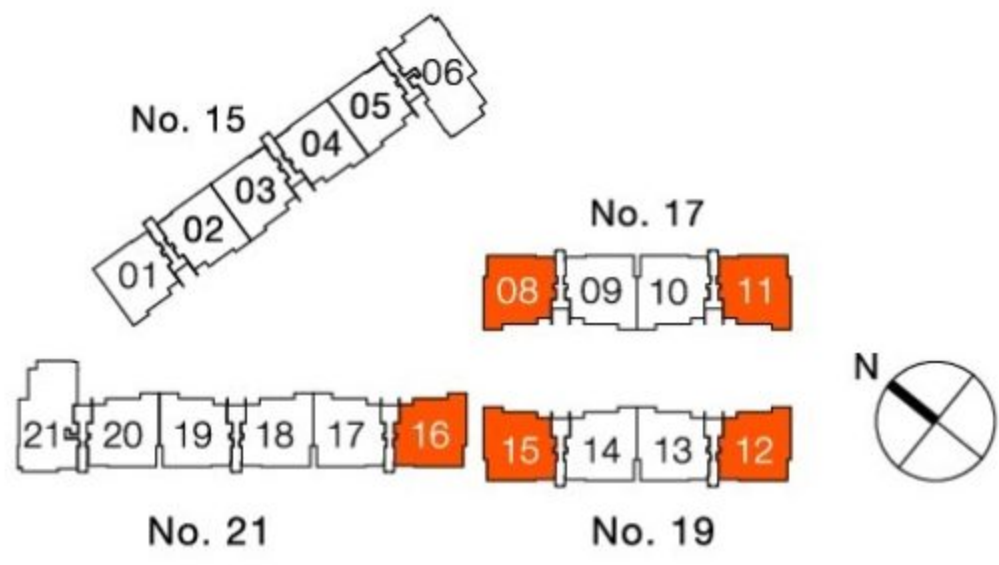

Type A

4-Bedroom

unit 02-02/03/04/05 to
unit 04-02/03/04/05

295 sq m/3175 sq ft

Type AC

4-Bedroom

unit 02-01 to unit 04-01

295 sq m/3175 sq ft

Type B

4-Bedroom

unit 02-09/10/13/14/17/18/19/20 to
unit 04-09/10/13/14/17/18/19/20

323 sq m/3477 sq ft

Type BC

4-Bedroom

unit 02-08/11/12/15/16 to
unit 04-08/11/12/15/16

322 sq m/3466 sq ft

Type C

4-Bedroom

unit 02-06 to unit 04-06

389 sq m/4187 sq ft

Type C1

4-Bedroom

unit 02-21 to unit 04-21

398 sq m/4284 sq ft

Type GA

4-Bedroom

unit 01-02/03/04/05

425 sq m/4575 sq ft

Type GAC

4-Bedroom

unit 01-01

425 sq m/4575 sq ft