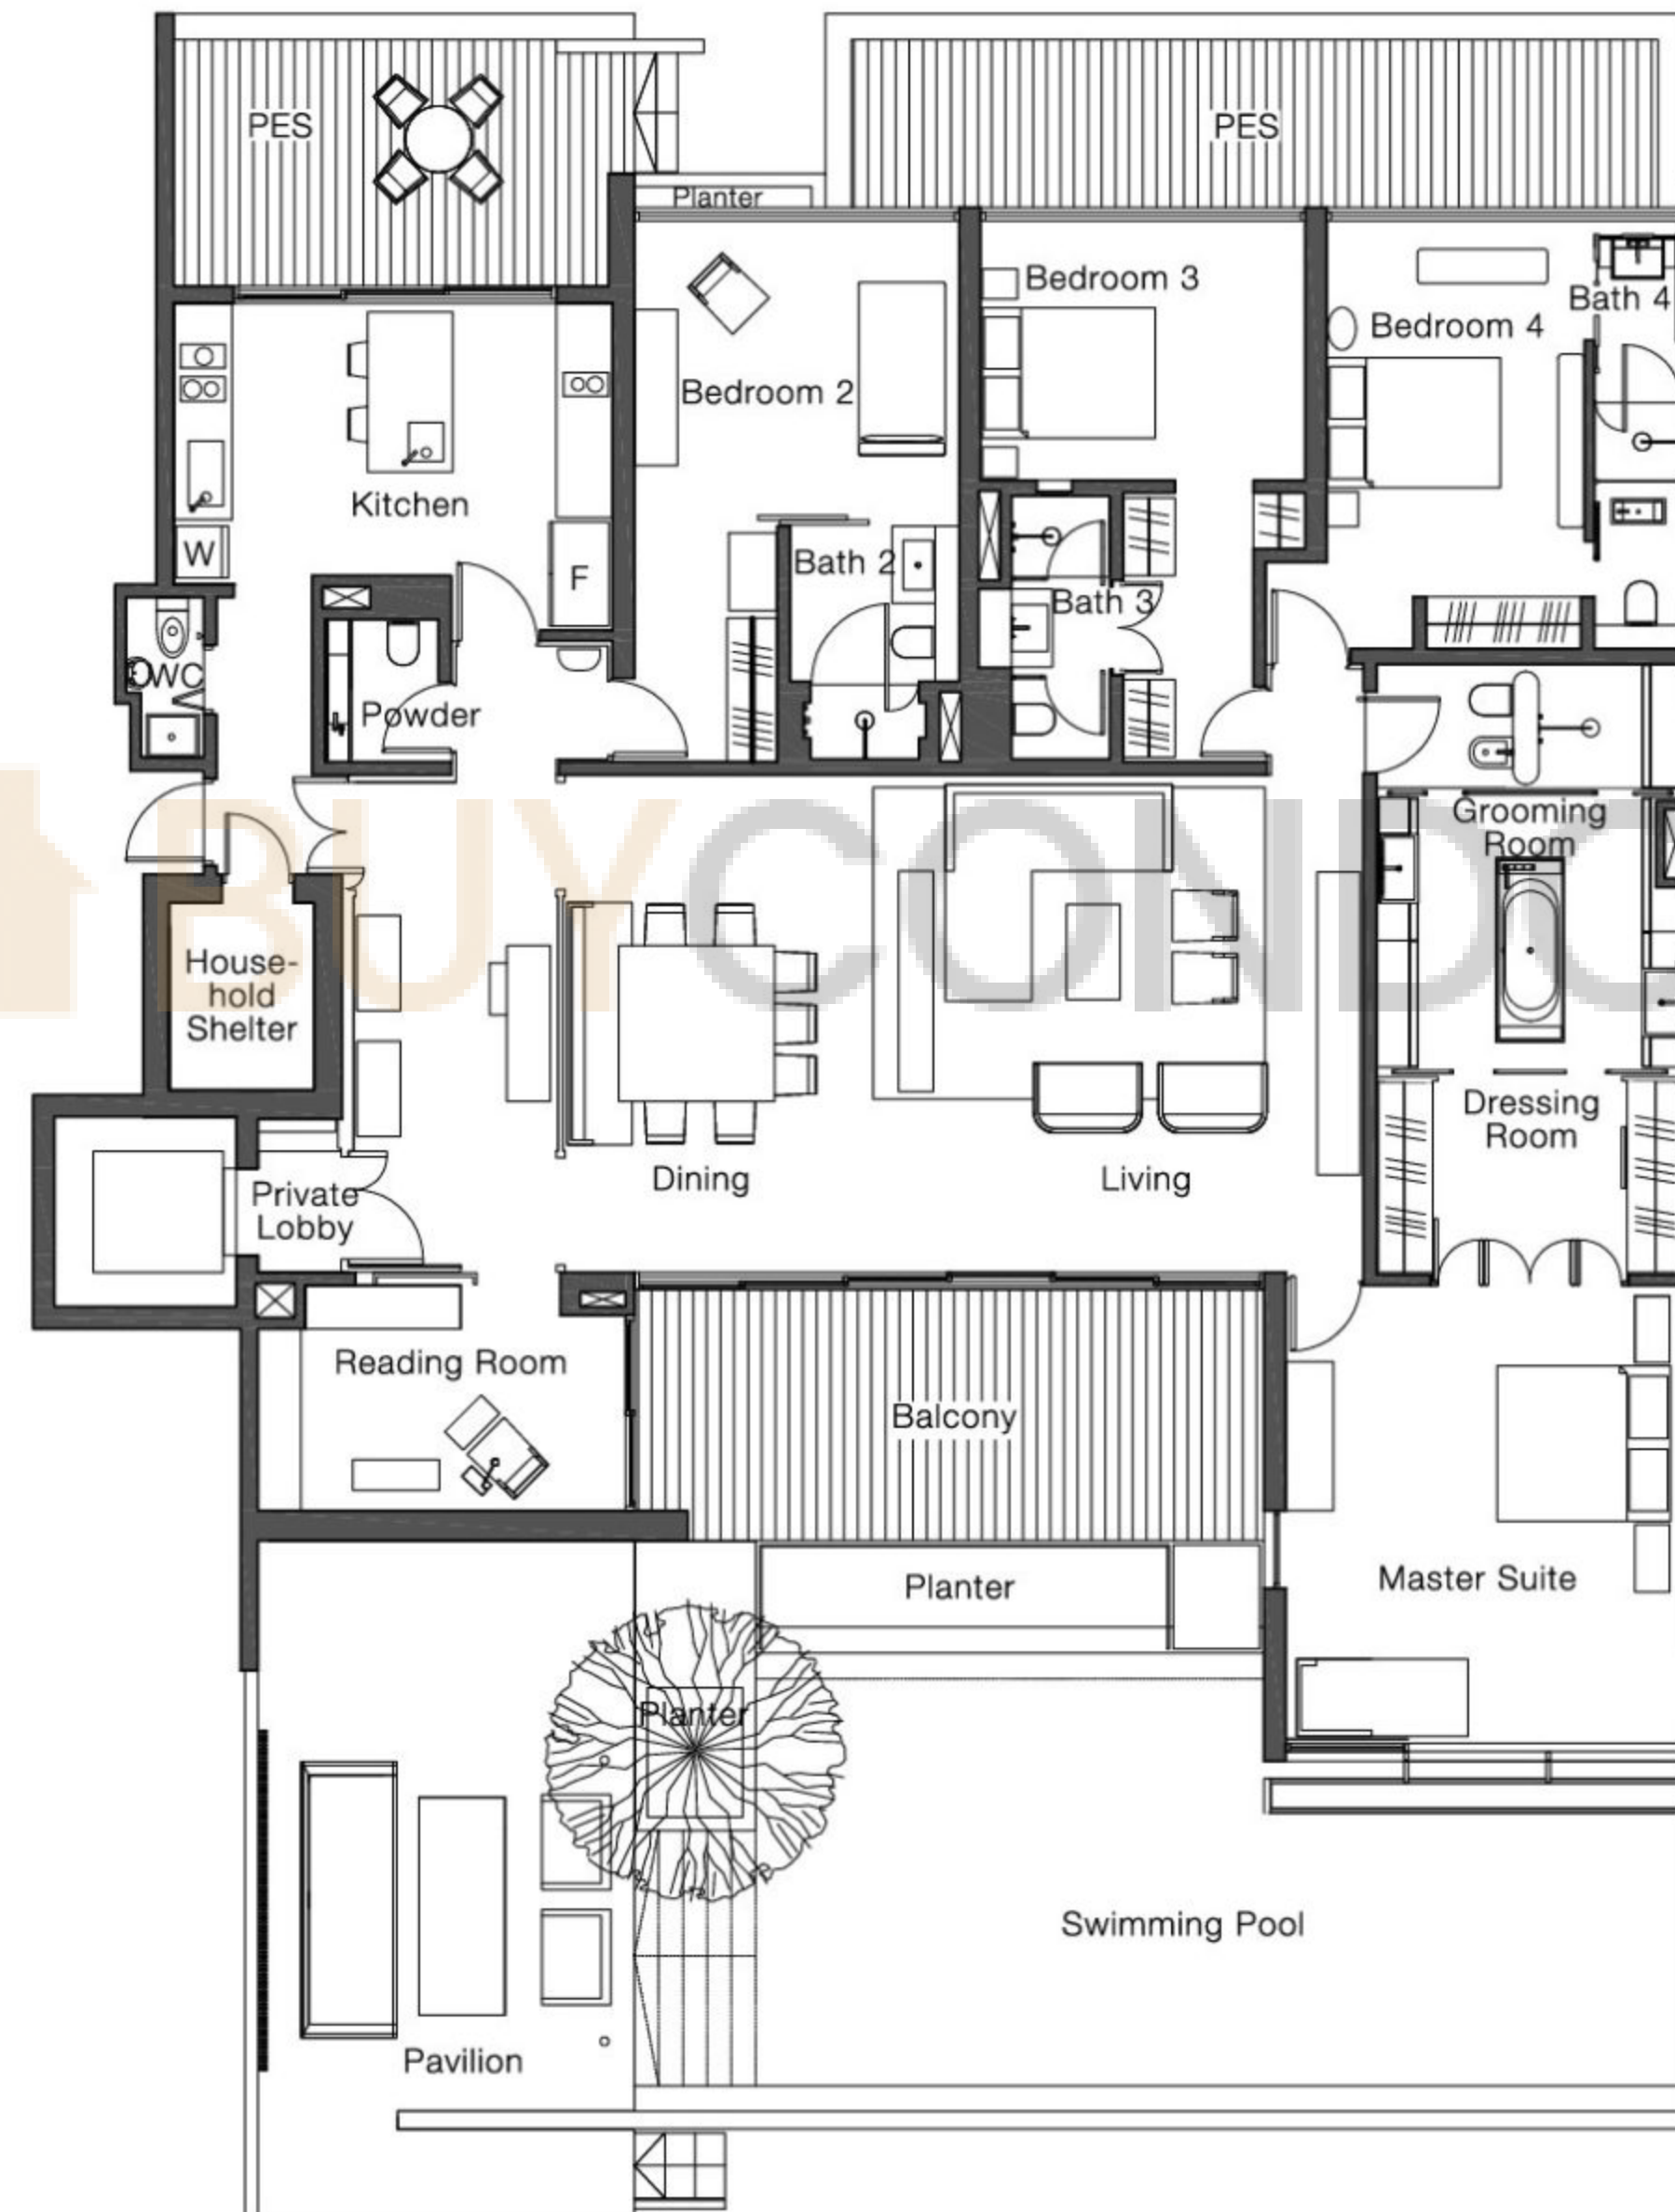

Type A

4-Bedroom

unit 02-02/03/04/05 to
unit 04-02/03/04/05

295 sq m/3175 sq ft

Type AC

4-Bedroom

unit 02-01 to unit 04-01

295 sq m/3175 sq ft

Type B

4-Bedroom

unit 02-09/10/13/14/17/18/19/20 to
unit 04-09/10/13/14/17/18/19/20

323 sq m/3477 sq ft

Type BC

4-Bedroom

unit 02-08/11/12/15/16 to
unit 04-08/11/12/15/16

322 sq m/3466 sq ft

Type C

4-Bedroom

unit 02-06 to unit 04-06

389 sq m/4187 sq ft

Type C1

4-Bedroom

unit 02-21 to unit 04-21

398 sq m/4284 sq ft

Type GA

4-Bedroom

unit 01-02/03/04/05

425 sq m/4575 sq ft

Type GAC

4-Bedroom

unit 01-01

425 sq m/4575 sq ft