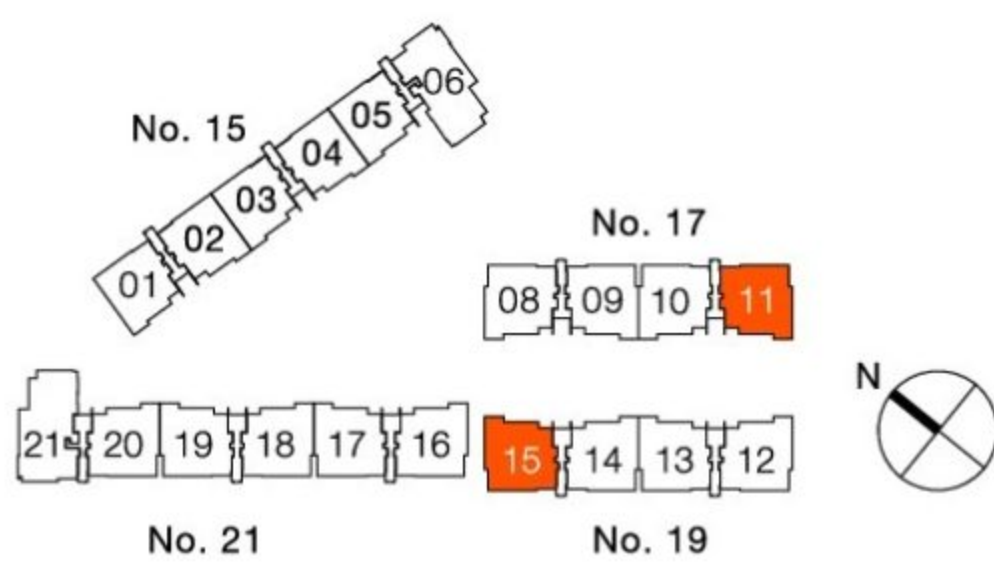

Type A

4-Bedroom

unit 02-02/03/04/05 to
unit 04-02/03/04/05

295 sq m/3175 sq ft

Type AC

4-Bedroom

unit 02-01 to unit 04-01

295 sq m/3175 sq ft

Type C

4-Bedroom

unit 02-06 to unit 04-06

389 sq m/4187 sq ft

Type C1

4-Bedroom

unit 02-21 to unit 04-21

398 sq m/4284 sq ft

Type GB

4-Bedroom

unit 01-09/10/13/14/17/18/19

449 sq m/4833 sq ft

Type GB1

4-Bedroom

unit 01-20

448 sq m/4822 sq ft

Type GBC

4-Bedroom

unit 01-11/15

448 sq m/4822 sq ft

Type GBC1

4-Bedroom

unit 01-08

485 sq m/5221 sq ft