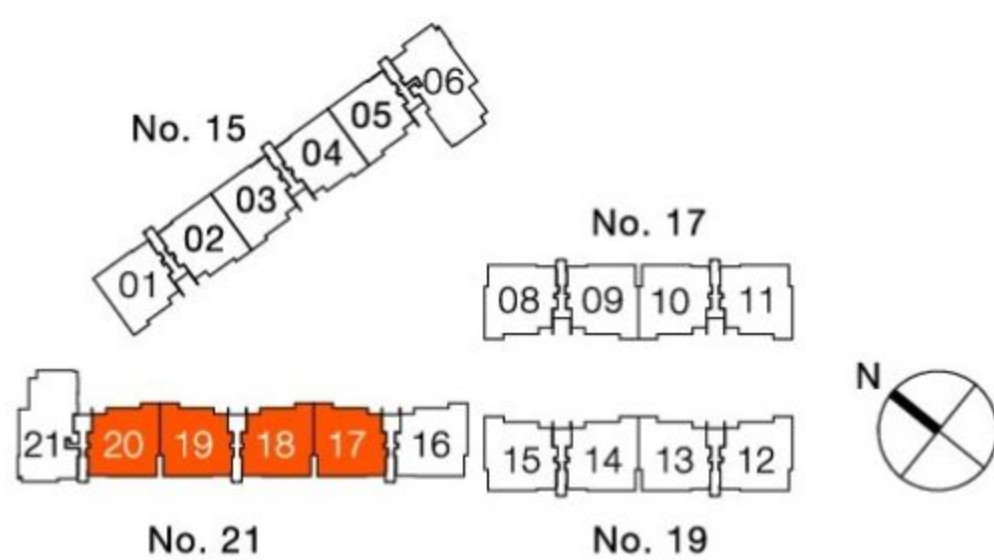

Upper Level

Lower Level

Type P2

4-Bedroom

unit 05-17/18/19/20

633 sq m/6814 sq ft

Upper Level

Lower Level