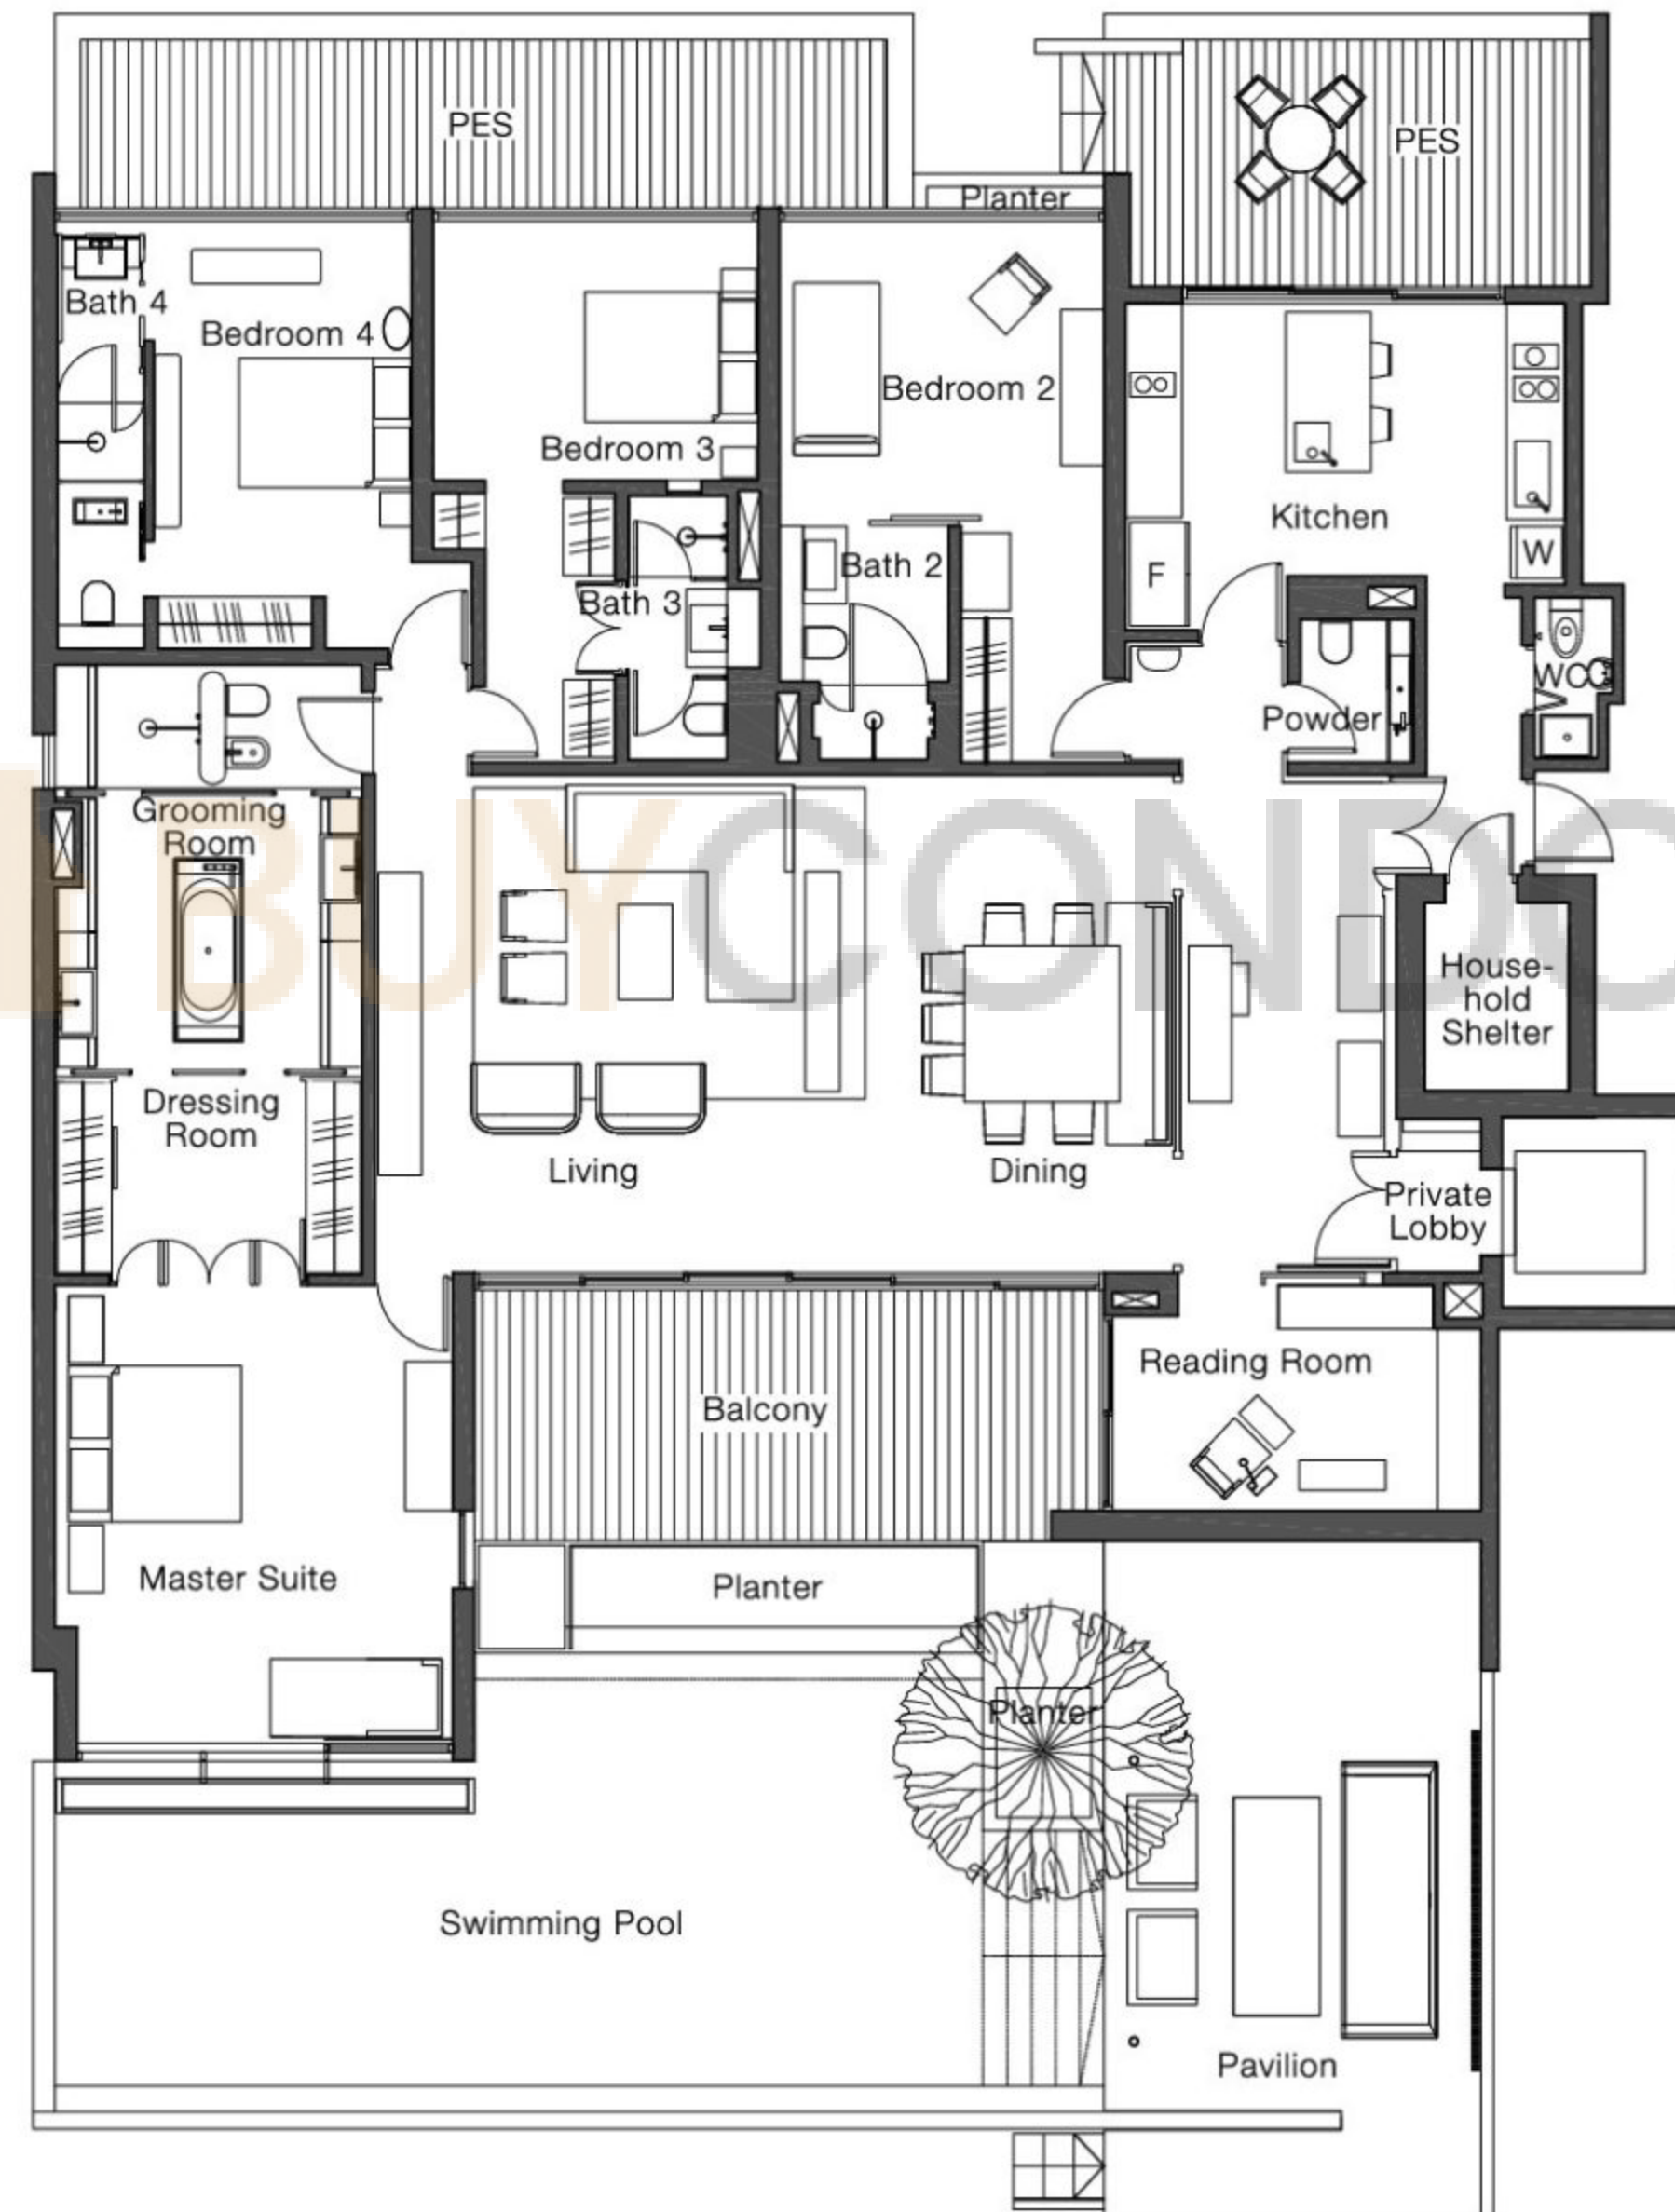

Type GA

4-Bedroom

unit 01-02/03/04/05

425 sq m/4575 sq ft

Type GAC

4-Bedroom

unit 01-01

425 sq m/4575 sq ft

Type GB

4-Bedroom

unit 01-09/10/13/14/17/18/19

449 sq m/4833 sq ft

Type GB1

4-Bedroom

unit 01-20

448 sq m/4822 sq ft