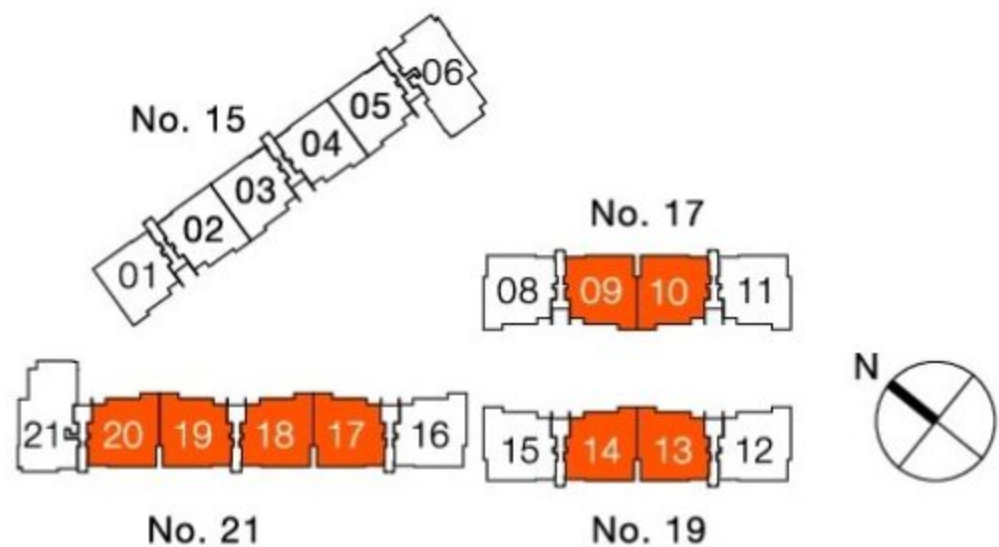

Type A

4-Bedroom

unit 02-02/03/04/05 to
unit 04-02/03/04/05

295 sq m/3175 sq ft

Type AC

4-Bedroom

unit 02-01 to unit 04-01

295 sq m/3175 sq ft

Type B

4-Bedroom

unit 02-09/10/13/14/17/18/19/20 to
unit 04-09/10/13/14/17/18/19/20

323 sq m/3477 sq ft

Type BC

4-Bedroom

unit 02-08/11/12/15/16 to
unit 04-08/11/12/15/16

322 sq m/3466 sq ft

Type C

4-Bedroom

unit 02-06 to unit 04-06

389 sq m/4187 sq ft

Type C1

4-Bedroom

unit 02-21 to unit 04-21

398 sq m/4284 sq ft

Type GA

4-Bedroom

unit 01-02/03/04/05

425 sq m/4575 sq ft

Type GAC

4-Bedroom

unit 01-01

425 sq m/4575 sq ft