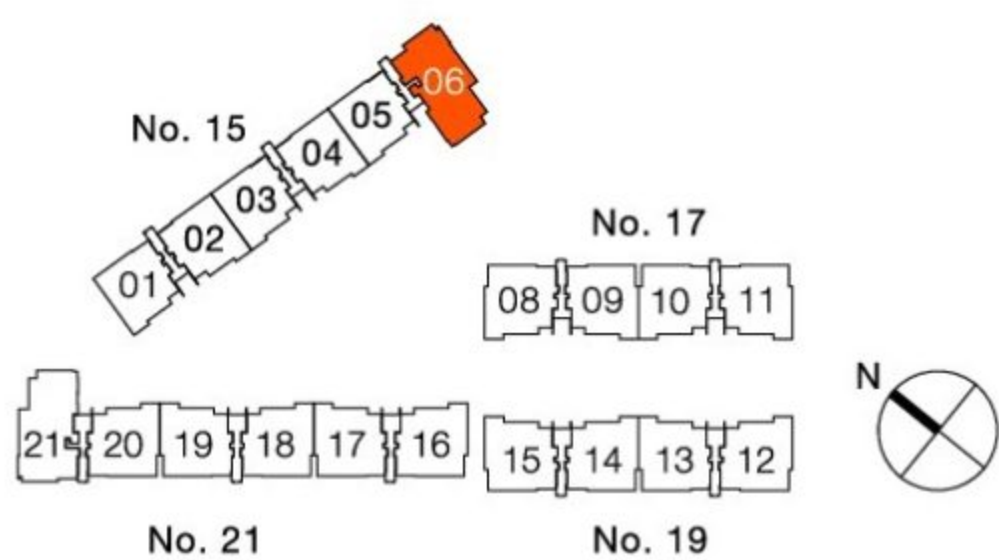

Type A

4-Bedroom

unit 02-02/03/04/05 to
unit 04-02/03/04/05

295 sq m/3175 sq ft

Type AC

4-Bedroom

unit 02-01 to unit 04-01

295 sq m/3175 sq ft

Type B

4-Bedroom

unit 02-09/10/13/14/17/18/19/20 to
unit 04-09/10/13/14/17/18/19/20

323 sq m/3477 sq ft

Type BC

4-Bedroom

unit 02-08/11/12/15/16 to
unit 04-08/11/12/15/16

322 sq m/3466 sq ft

Type C

4-Bedroom

unit 02-06 to unit 04-06

389 sq m/4187 sq ft

Type C1

4-Bedroom

unit 02-21 to unit 04-21

398 sq m/4284 sq ft

Type GA

4-Bedroom

unit 01-02/03/04/05

425 sq m/4575 sq ft

Type GAC

4-Bedroom

unit 01-01

425 sq m/4575 sq ft