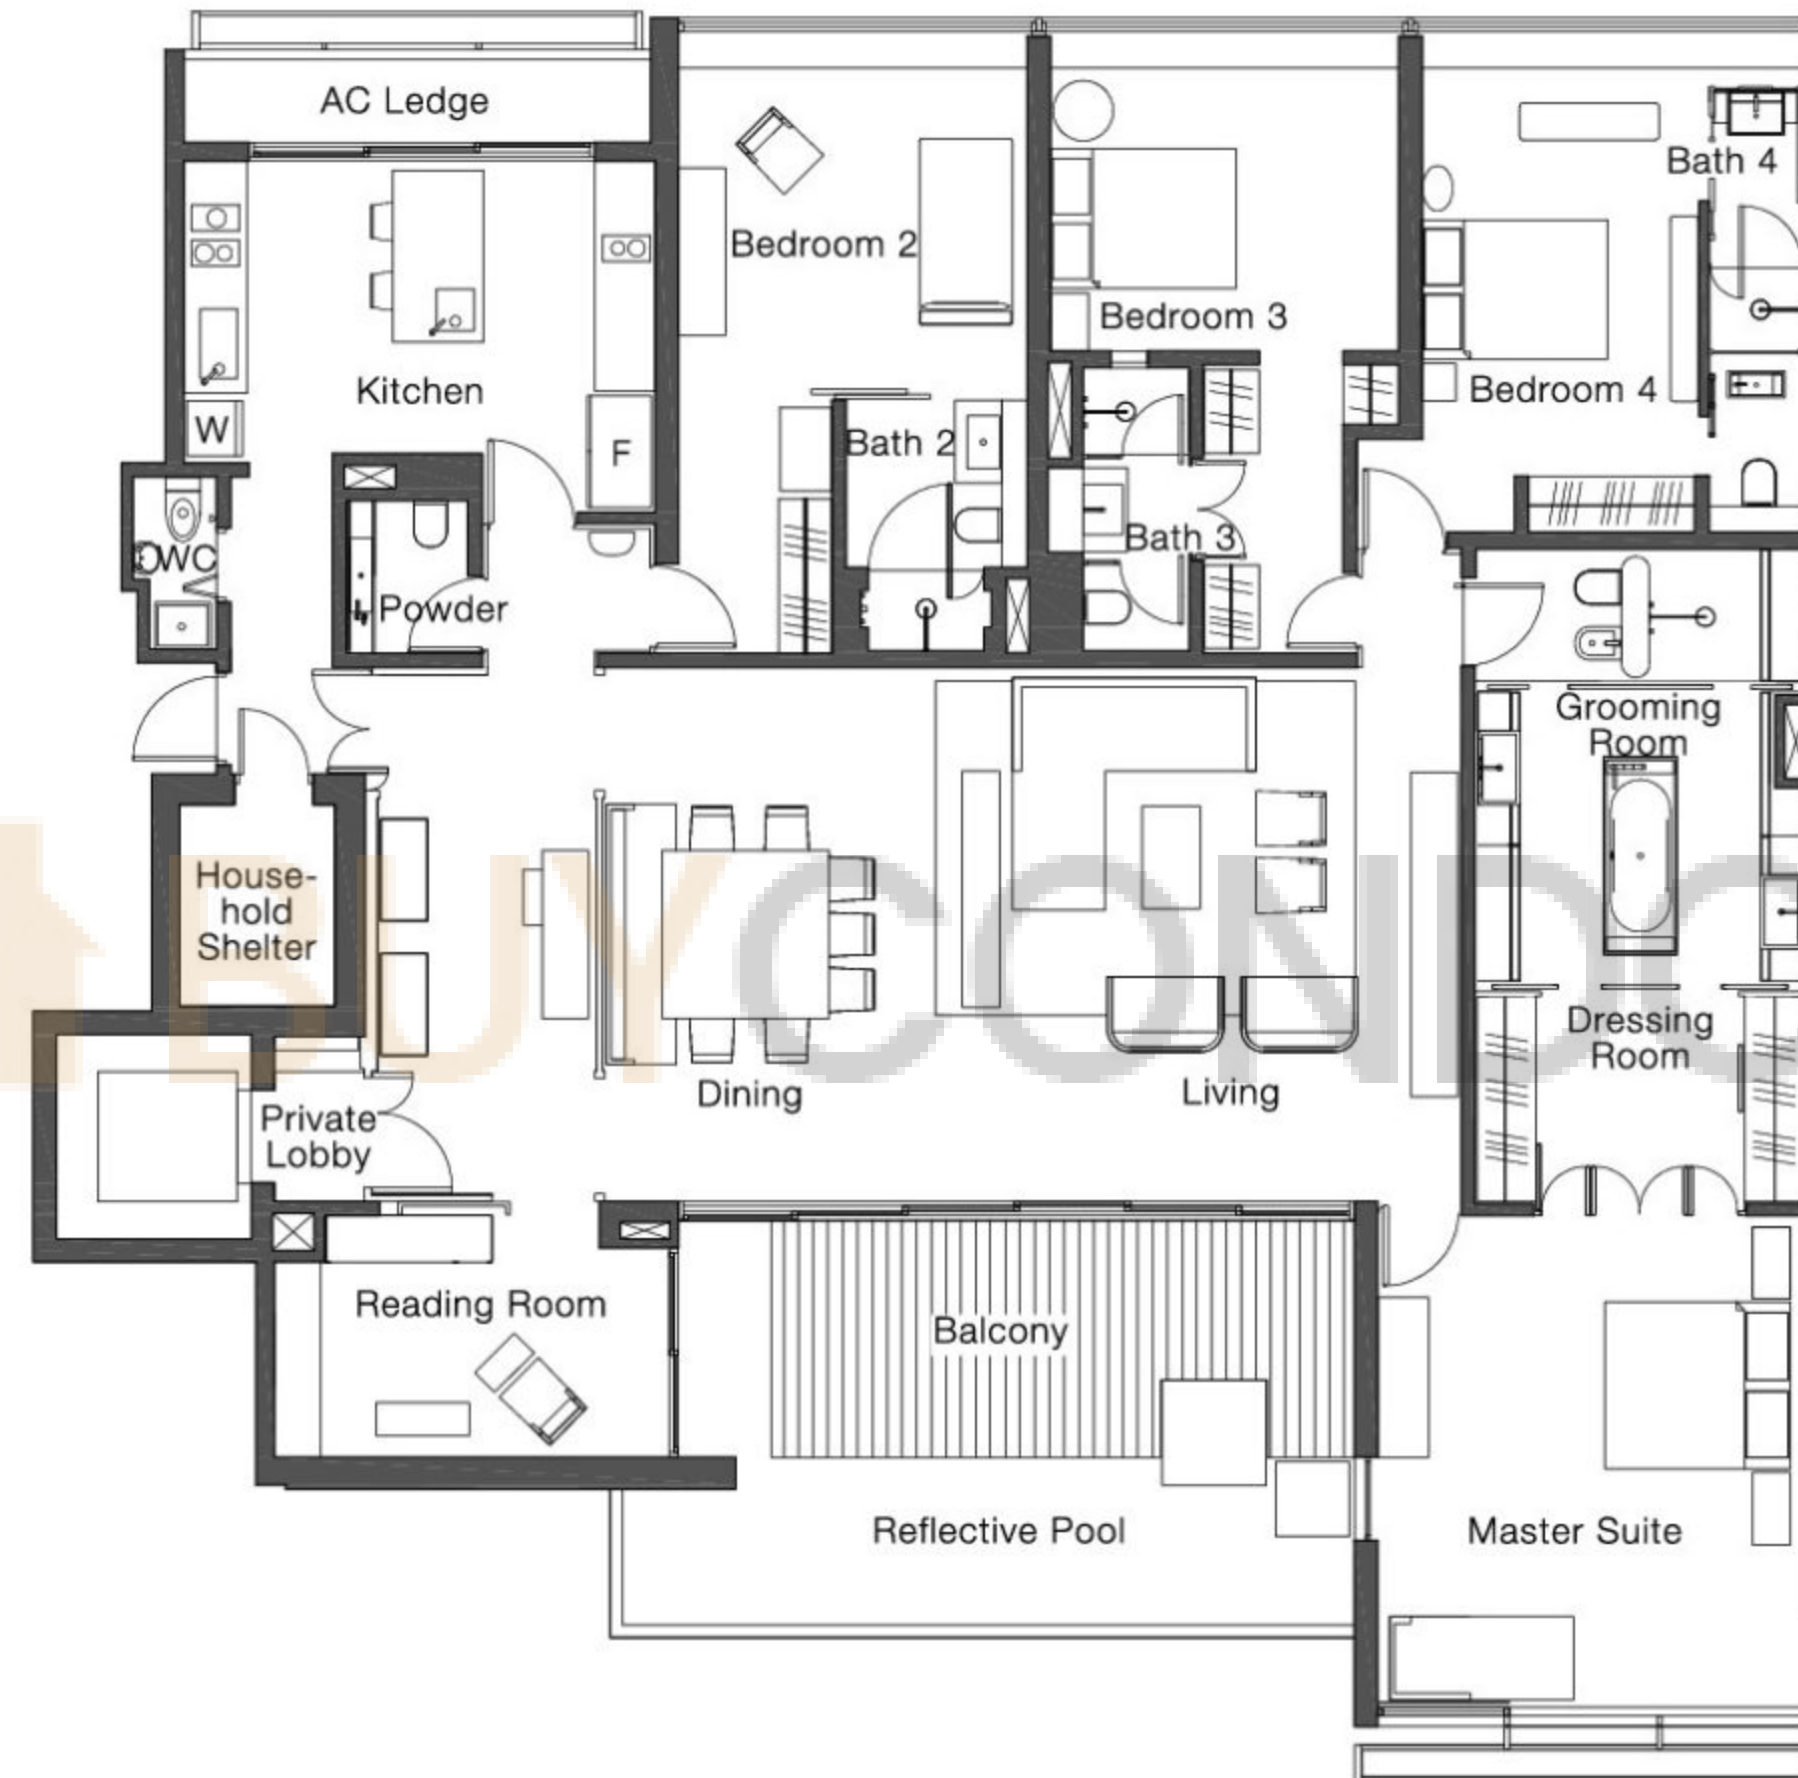

Type A

4-Bedroom

unit 02-02/03/04/05 to
unit 04-02/03/04/05

295 sq m/3175 sq ft

Type AC

4-Bedroom

unit 02-01 to unit 04-01

295 sq m/3175 sq ft

Type B

4-Bedroom

unit 02-09/10/13/14/17/18/19/20 to
unit 04-09/10/13/14/17/18/19/20

323 sq m/3477 sq ft

Type BC

4-Bedroom

unit 02-08/11/12/15/16 to
unit 04-08/11/12/15/16

322 sq m/3466 sq ft

Type C

4-Bedroom

unit 02-06 to unit 04-06

389 sq m/4187 sq ft

Type C1

4-Bedroom

unit 02-21 to unit 04-21

398 sq m/4284 sq ft

Type GA

4-Bedroom

unit 01-02/03/04/05

425 sq m/4575 sq ft

Type GAC

4-Bedroom

unit 01-01

425 sq m/4575 sq ft