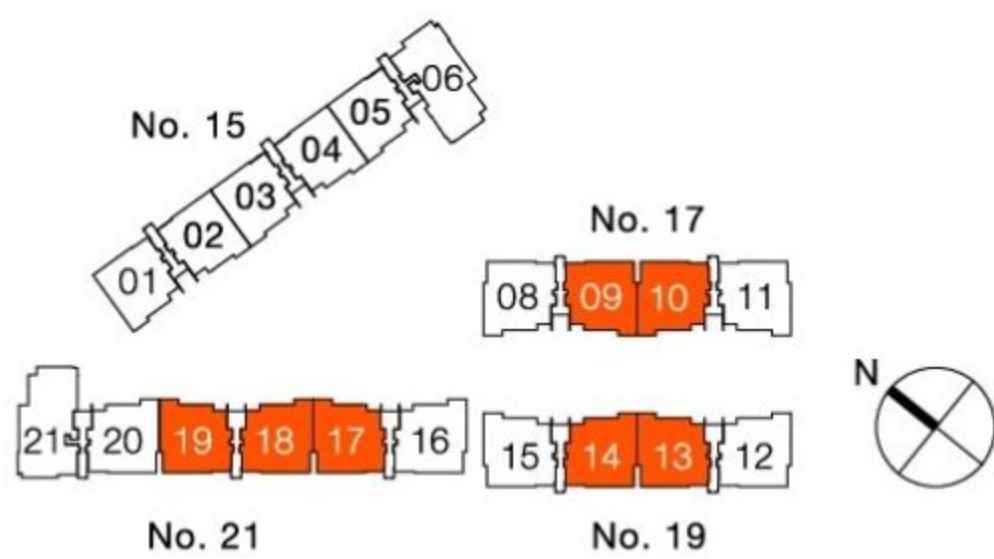

Type A

4-Bedroom

unit 02-02/03/04/05 to
unit 04-02/03/04/05

295 sq m/3175 sq ft

Type AC

4-Bedroom

unit 02-01 to unit 04-01

295 sq m/3175 sq ft

Type C

4-Bedroom

unit 02-06 to unit 04-06

389 sq m/4187 sq ft

Type C1

4-Bedroom

unit 02-21 to unit 04-21

398 sq m/4284 sq ft

Type GA

4-Bedroom

unit 01-02/03/04/05

425 sq m/4575 sq ft

Type GAC

4-Bedroom

unit 01-01

425 sq m/4575 sq ft

Type GB

4-Bedroom

unit 01-09/10/13/14/17/18/19

449 sq m/4833 sq ft

Type GB1

4-Bedroom

unit 01-20

448 sq m/4822 sq ft