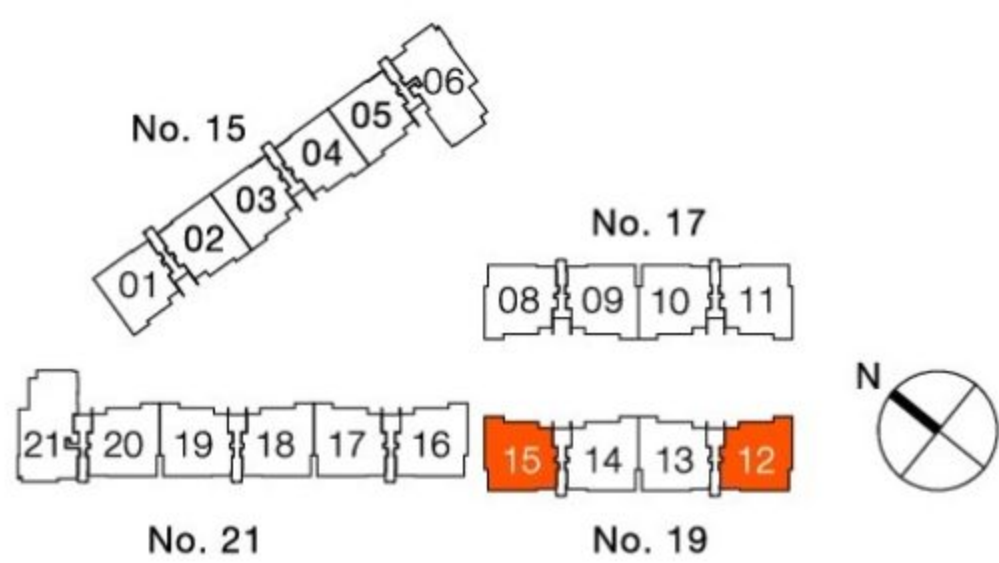

Type P3C

5-Bedroom

unit 05-12/15

638 sq m/6867 sq ft

Upper Level

Lower Level