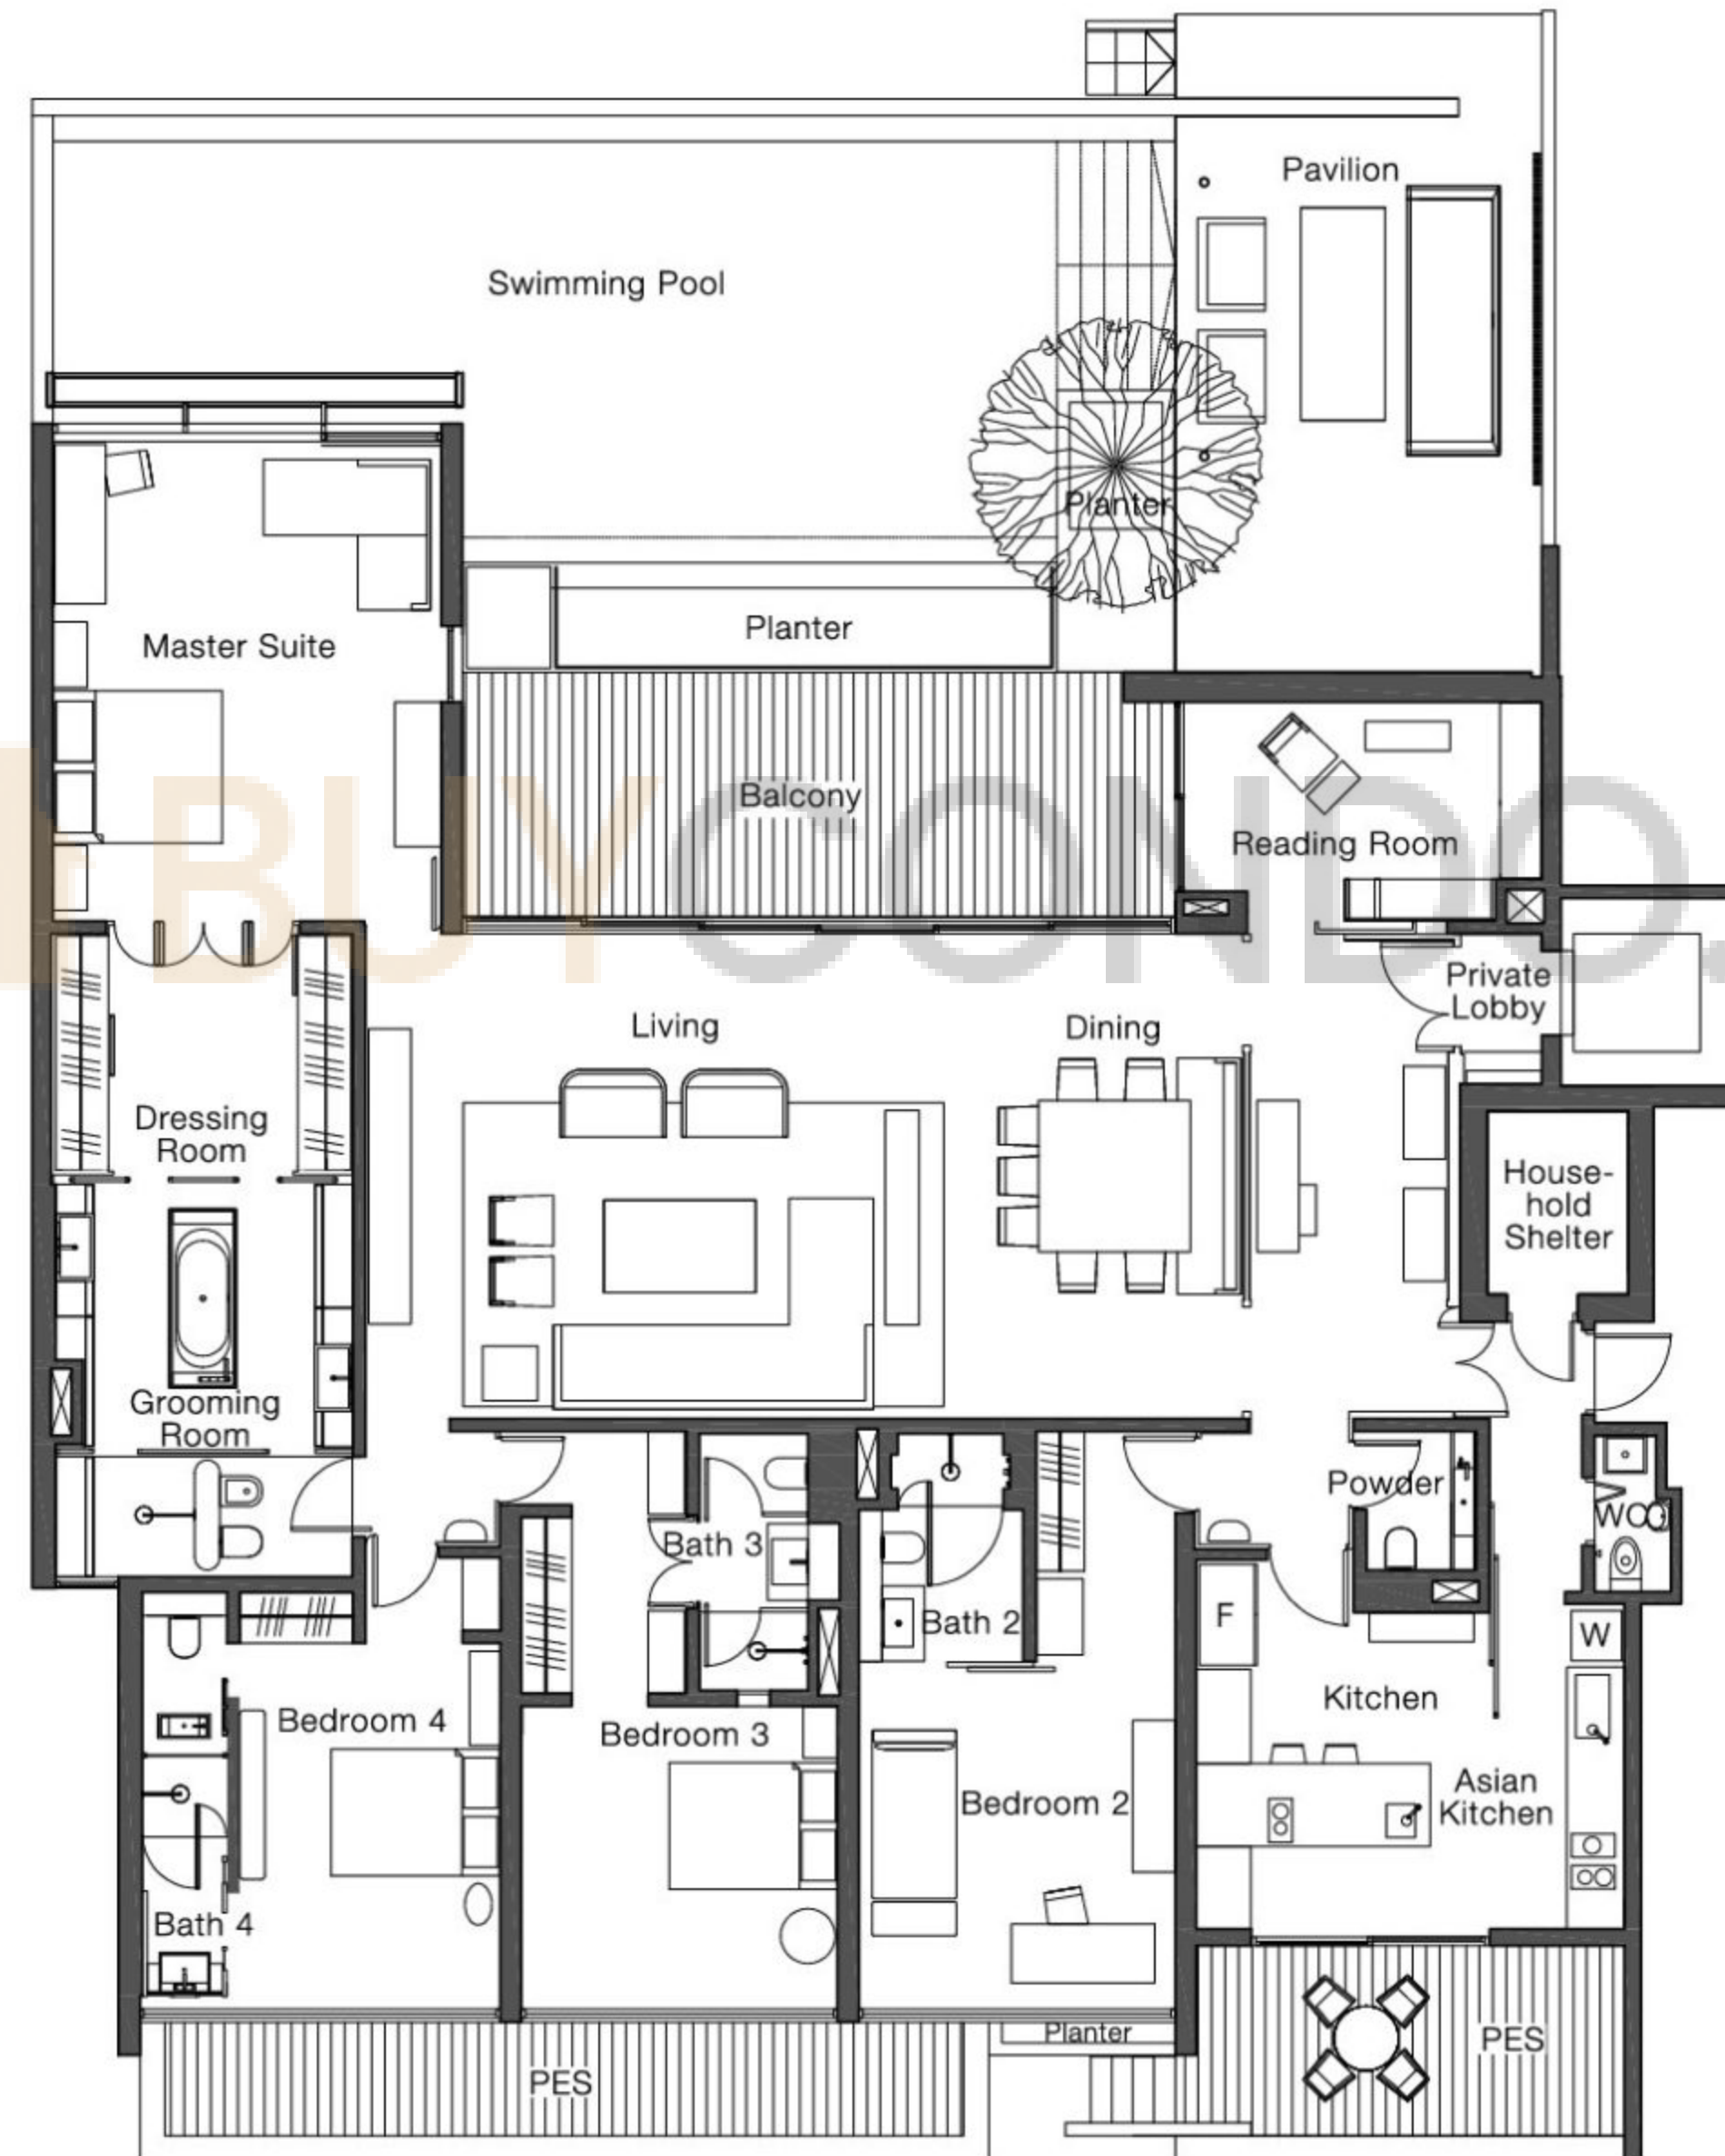

Type C

4-Bedroom

unit 02-06 to unit 04-06

389 sq m/4187 sq ft

Type C1

4-Bedroom

unit 02-21 to unit 04-21

398 sq m/4284 sq ft

Type GA

4-Bedroom

unit 01-02/03/04/05

425 sq m/4575 sq ft

Type GAC

4-Bedroom

unit 01-01

425 sq m/4575 sq ft

Type GB

4-Bedroom

unit 01-09/10/13/14/17/18/19

449 sq m/4833 sq ft

Type GB1

4-Bedroom

unit 01-20

448 sq m/4822 sq ft