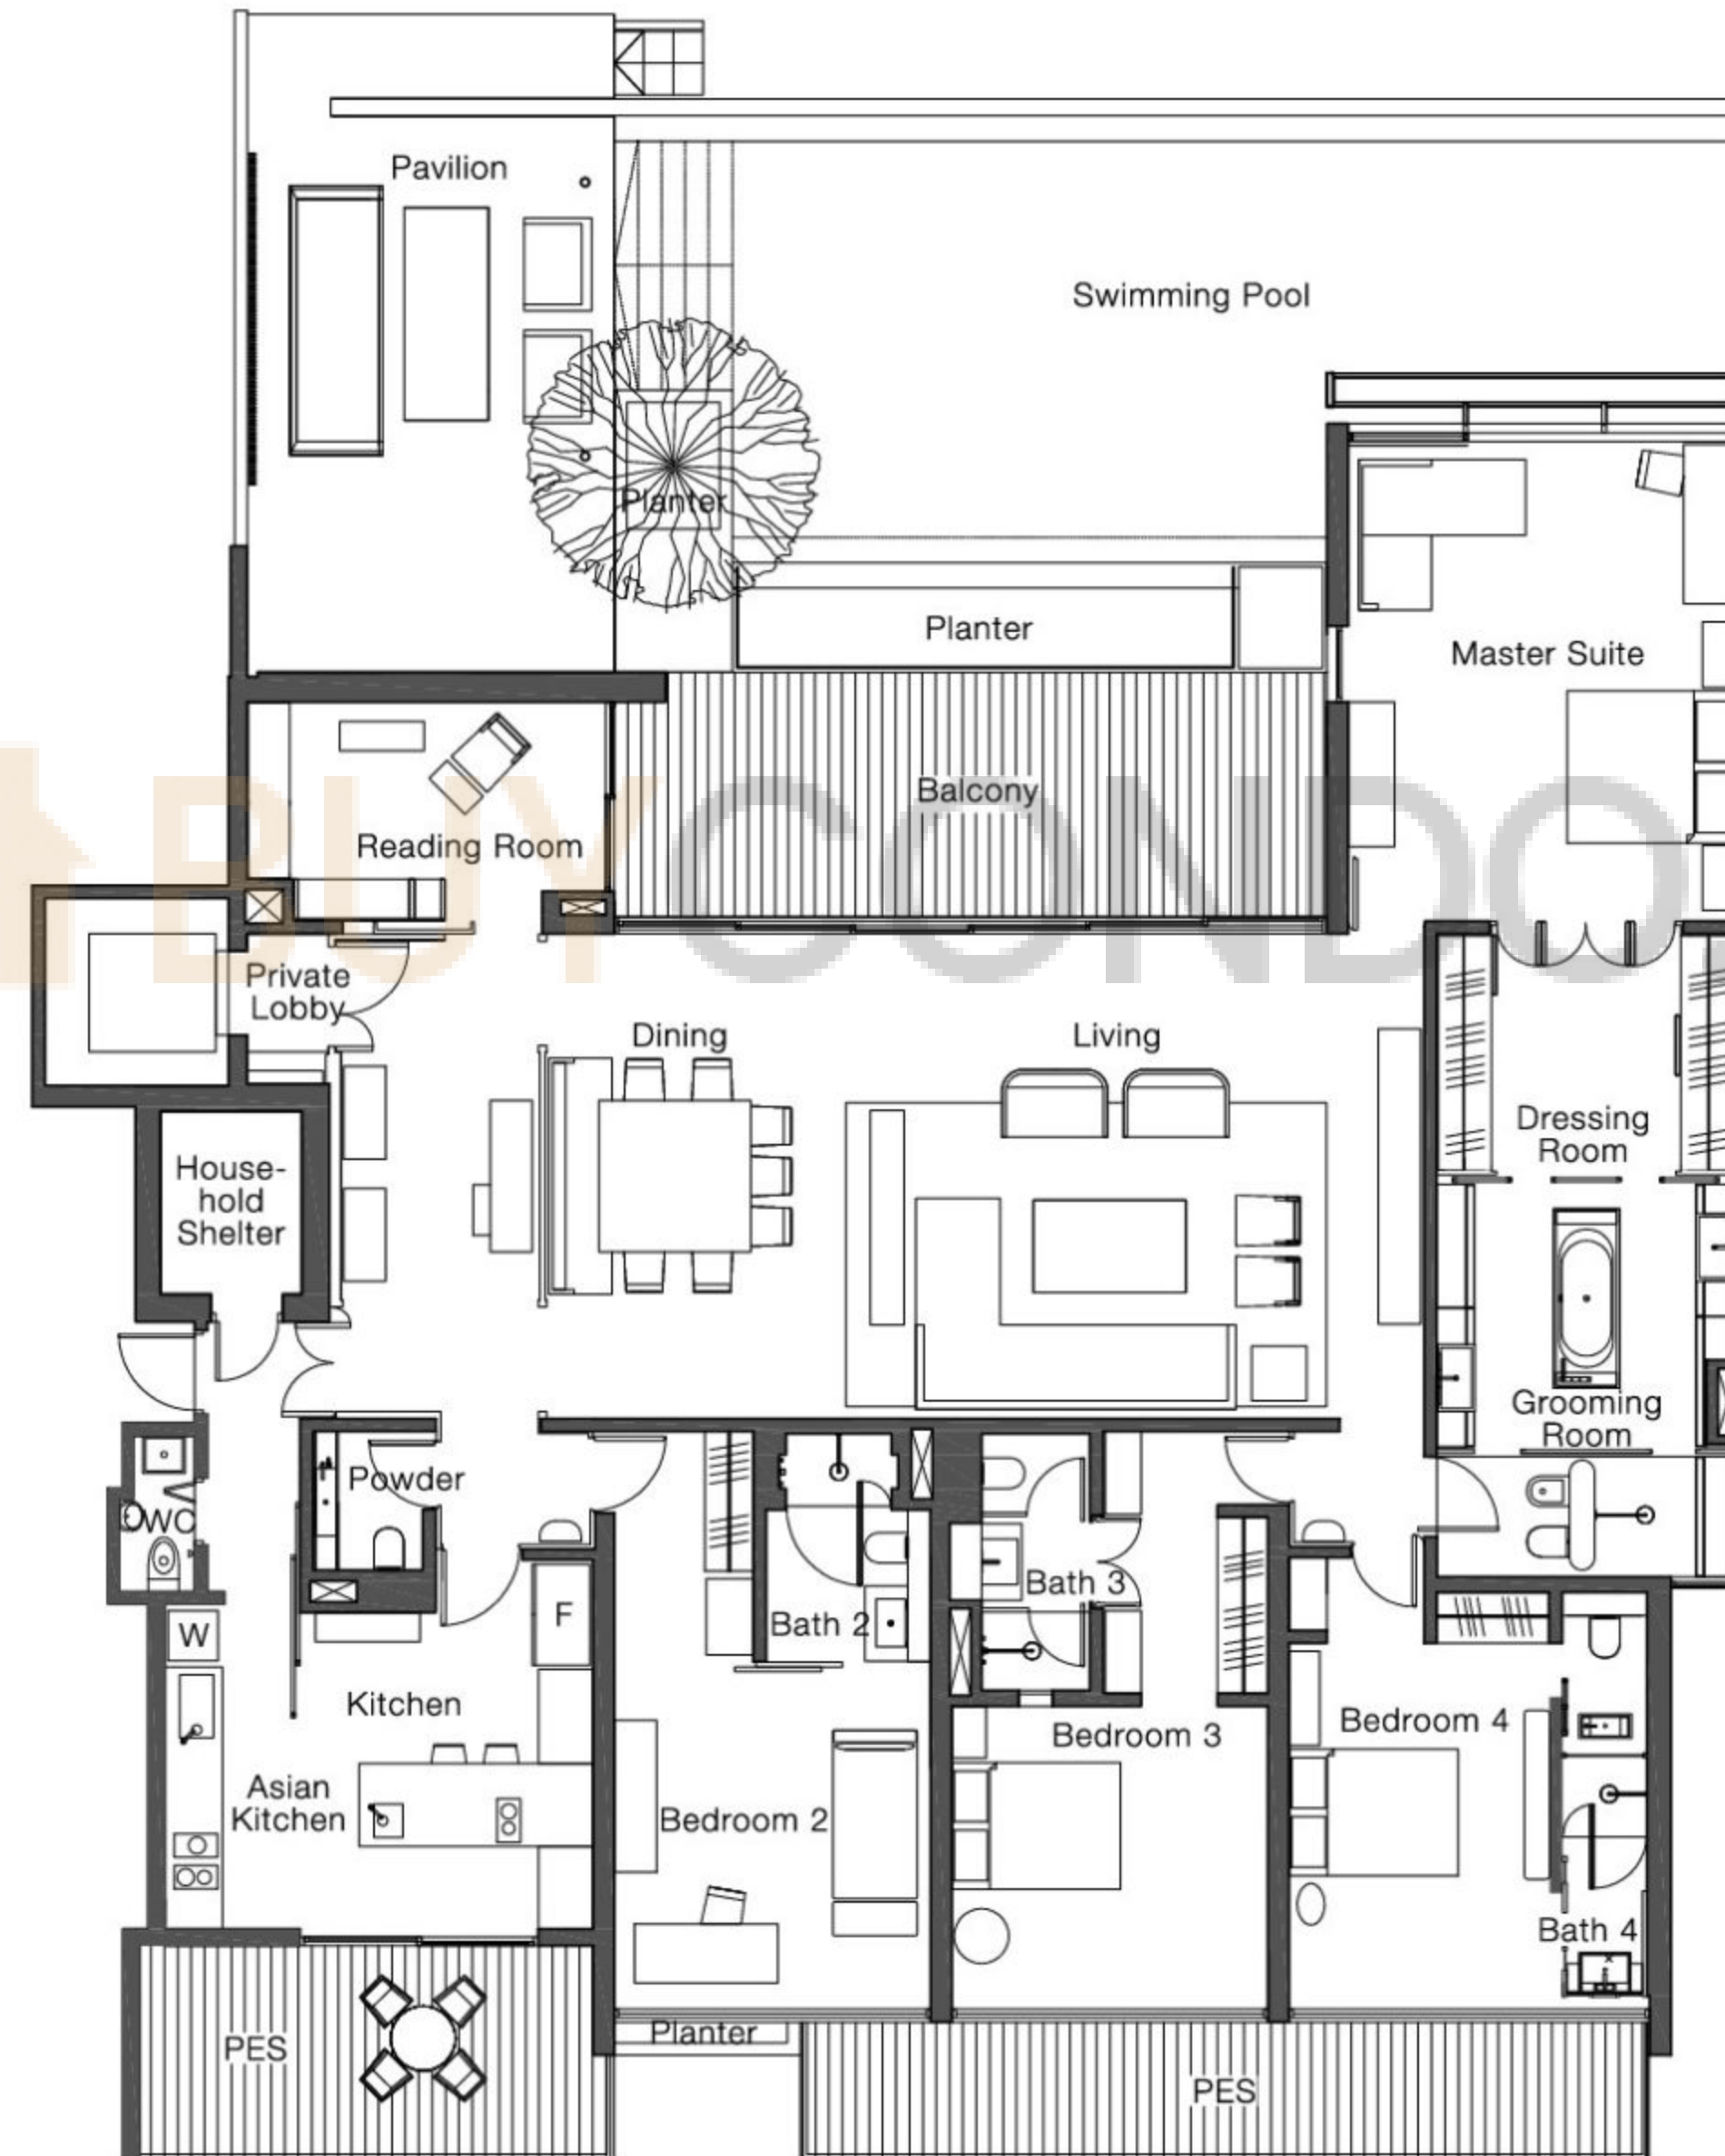

Type GB

4-Bedroom

unit 01-09/10/13/14/17/18/19

449 sq m/4833 sq ft

Type GB1

4-Bedroom

unit 01-20

448 sq m/4822 sq ft

Type GBC

4-Bedroom

unit 01-11/15

448 sq m/4822 sq ft

Type GBC1

4-Bedroom

unit 01-08

485 sq m/5221 sq ft