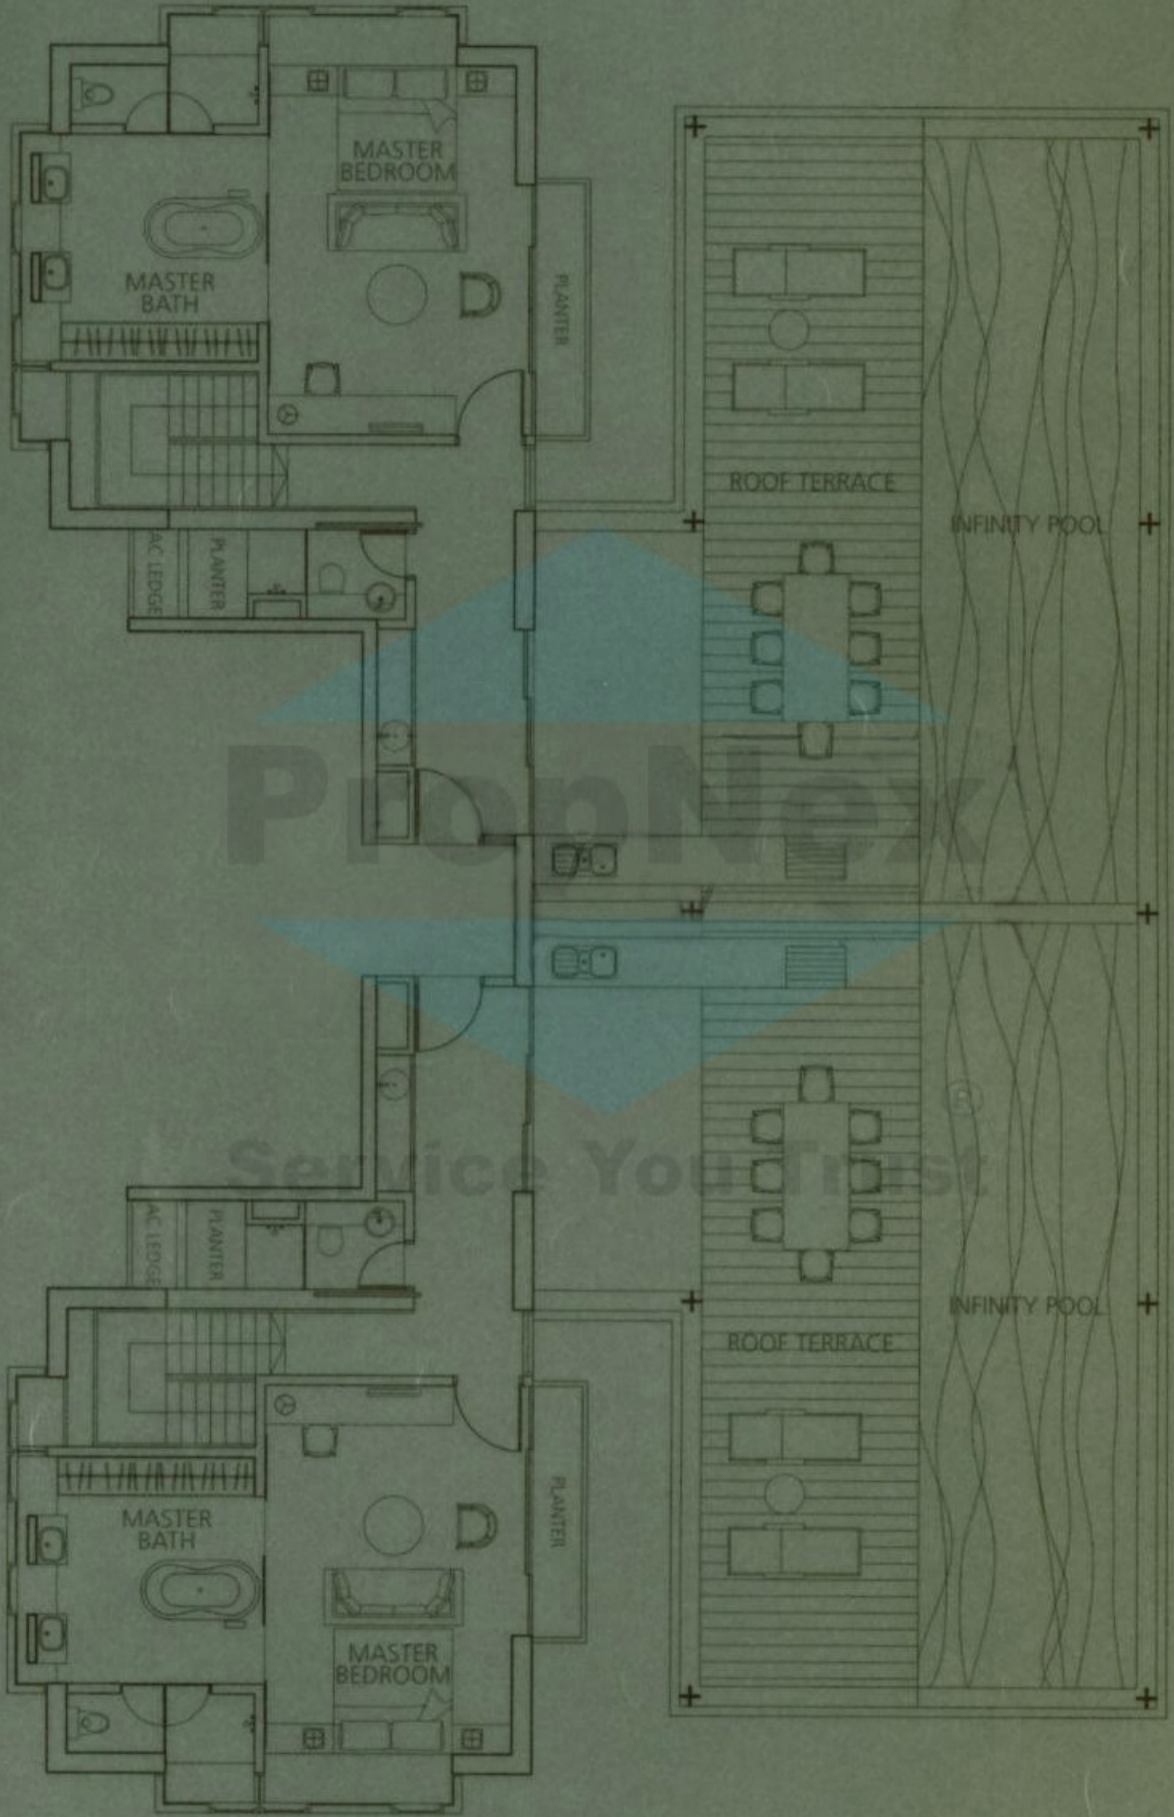

Penthouse (Lower level)

P1 (#35-01)

453 sq m / 4876 sq ft

Sky Garden at 35th storey.

P2 (#35-03)

452 sq m / 4865 sq ft

Penthouse (Upper level)

P1 (#35-01)

P2 (#35-03)

453 sq m / 4876 sq ft

452 sq m / 4865 sq ft

PropNex

2-Bedroom Type B

74 sq m / 797 sq ft

Sky Garden only at 11th, 15th,

19th, 23rd, 27th and 31st storeys.