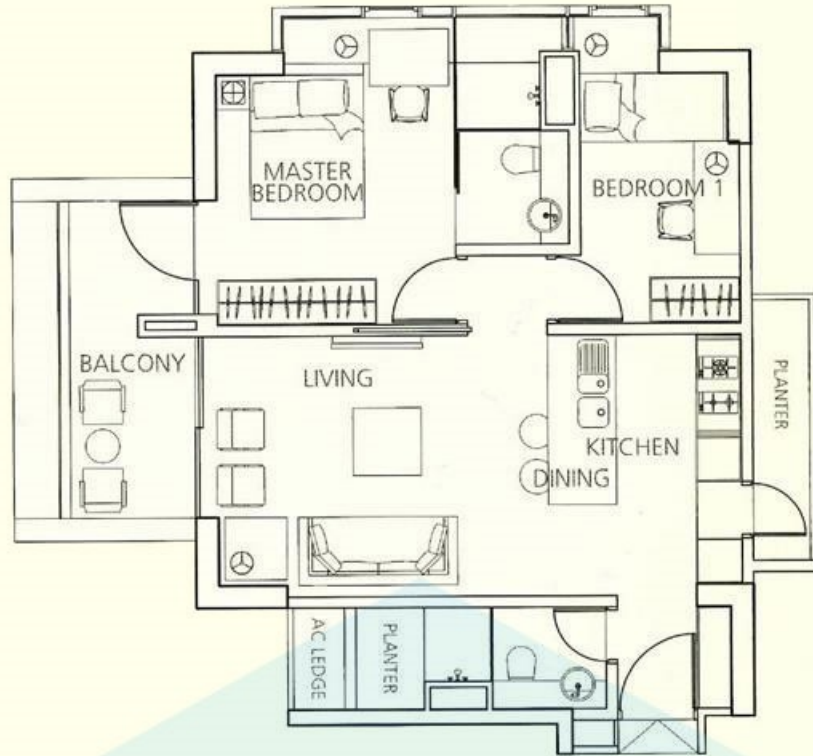

Penthouse (Lower level)

P1 (#35-01)

453 sq m / 4876 sq ft

Sky Garden at 35th storey.

P2 (#35-03)

452 sq m / 4865 sq ft

Penthouse (Upper level)

P1 (#35-01)

P2 (#35-03)

453 sq m / 4876 sq ft

452 sq m / 4865 sq ft

PropNex

2-Bedroom Type B

74 sq m / 797 sq ft

Sky Garden only at 11th, 15th,

19th, 23rd, 27th and 31st storeys.