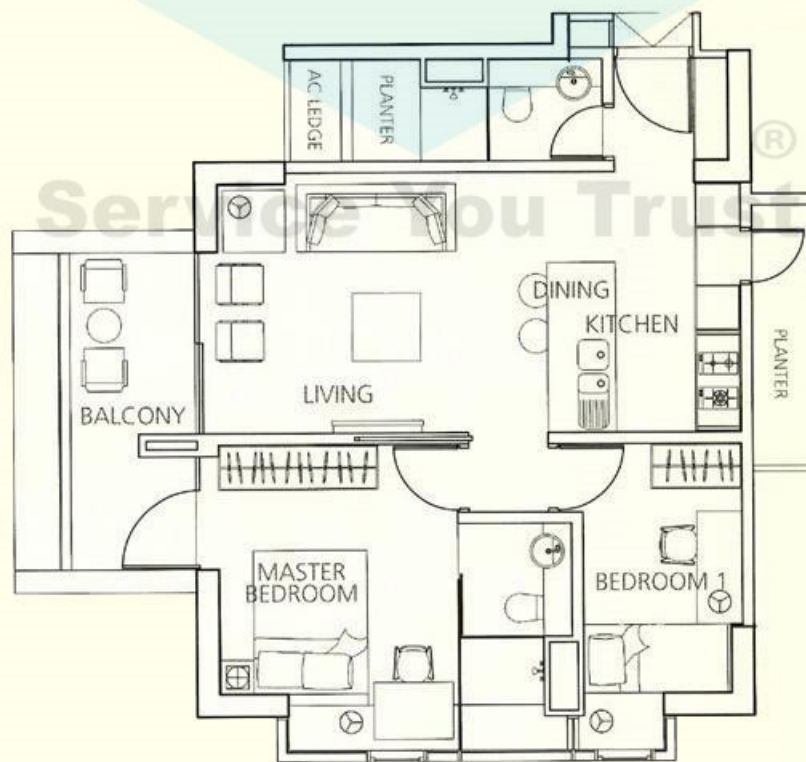

Penthouse (Lower level)

P1 (#35-01)

453 sq m / 4876 sq ft

Sky Garden at 35th storey.

P2 (#35-03)

452 sq m / 4865 sq ft

Penthouse (Upper level)

P1 (#35-01)

P2 (#35-03)

453 sq m / 4876 sq ft

452 sq m / 4865 sq ft

PropNex

2-Bedroom Type B

74 sq m / 797 sq ft

Sky Garden only at 11th, 15th,

19th, 23rd, 27th and 31st storeys.