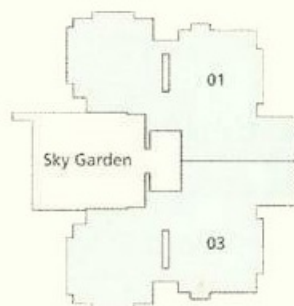

Penthouse (Lower level)

P1 (#35-01)

453 sq m / 4876 sq ft

Sky Garden at 35th storey.

P2 (#35-03)

452 sq m / 4865 sq ft

Penthouse (Upper level)

P1 (#35-01)

P2 (#35-03)

453 sq m / 4876 sq ft

452 sq m / 4865 sq ft

PropNex

2-Bedroom Type B

74 sq m / 797 sq ft

Sky Garden only at 11th, 15th,

19th, 23rd, 27th and 31st storeys.