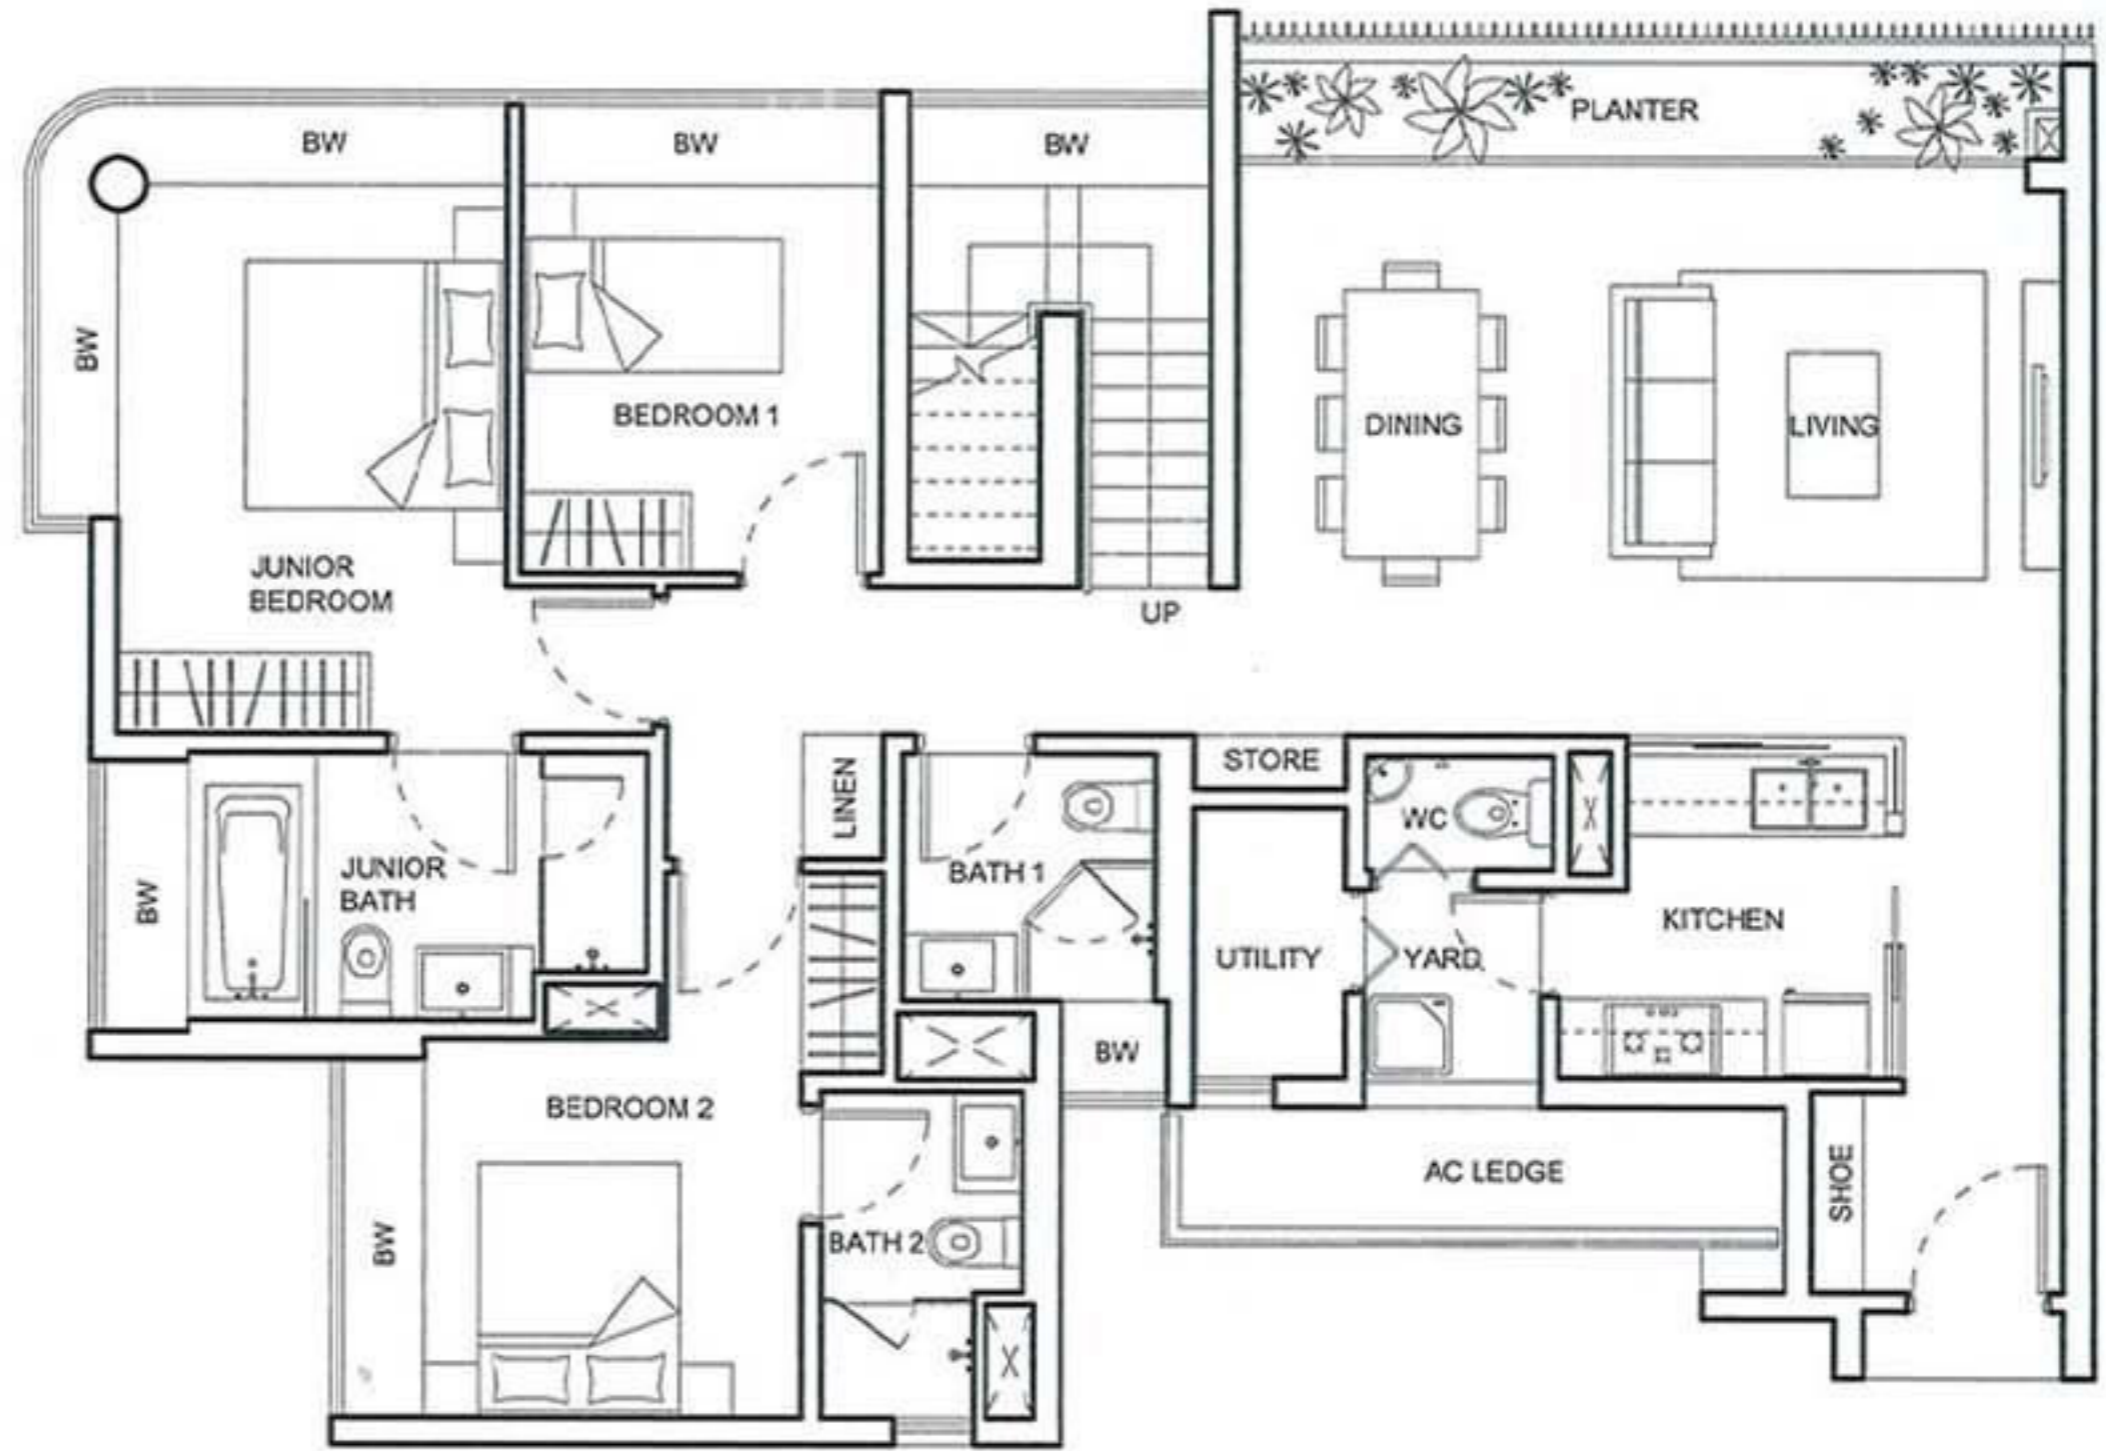

*mirror image

PENTHOUSE

TYPE E2

232 sq m (2,497 sq ft)

BLK 85

#14-08

Blk 93

#13-34