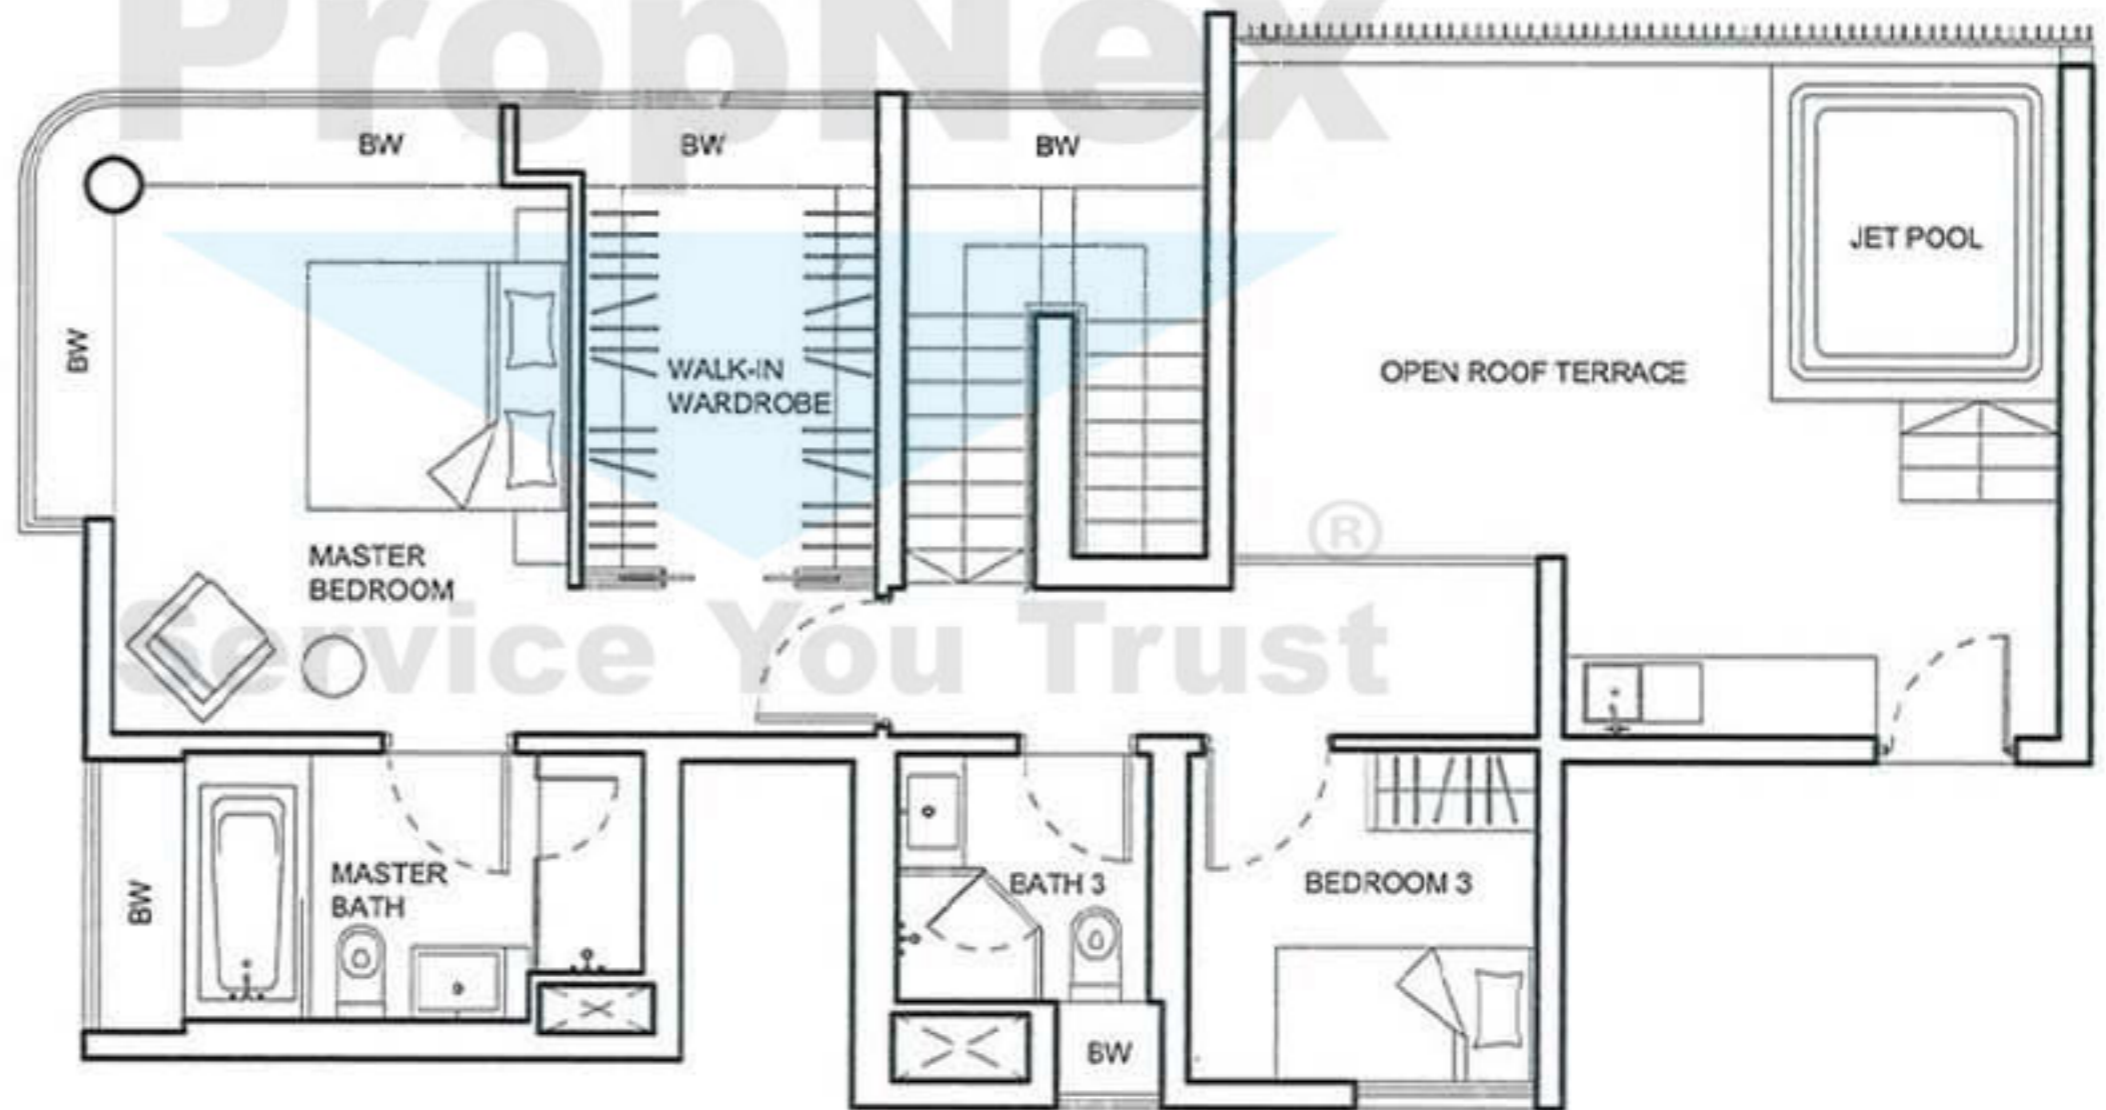

Upper Level