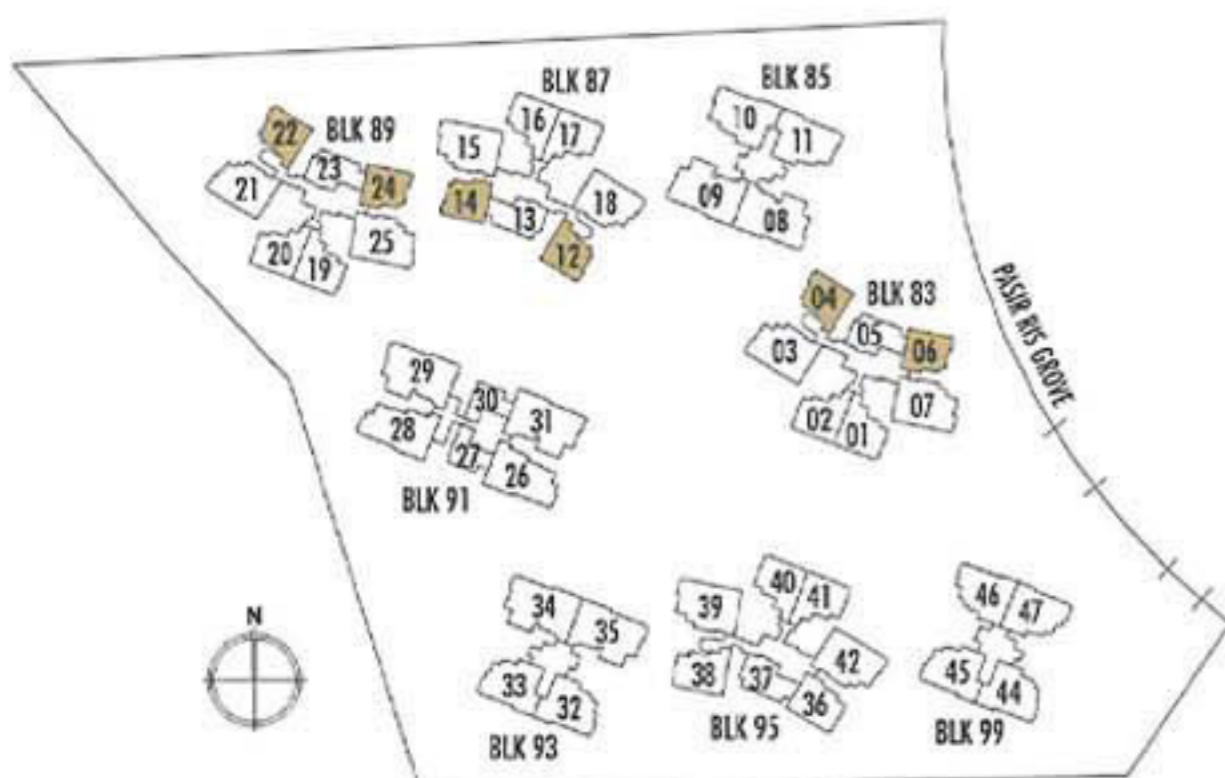

BLK 89

#02-23 to #03-23, #05-23 to #06-23,
#08-23 to #09-23, #11-23 to #12-23,
#14-23 to #15-23

BLK 95

#04-37* to #05-37*, #07-37* to #08-37*,
#10-37* to #11-37*, #13-37* to #14-37*

BLK 83

#04-05, #07-05, #10-05, #13-05

#01-04

BLK 87

#01-12

BLK 89

#01-22

Service You Trust

2-BEDROOM APARTMENT

TYPE B1c

74 sq m (797 sq ft)

BLK 83

#02-04 to #03-04, #05-04 to #06-04,
#08-04 to #09-04, #11-04 to #12-04,
#14-04 to #15-04

BLK 87

#02-12 to #03-12, #05-12 to #06-12,
#08-12 to #09-12, #11-12 to #12-12,
#14-12 to #15-12

BLK 89

#02-22 to #03-22, #05-22 to #06-22,
#08-22 to #09-22, #11-22 to #12-22,
#14-22 to #15-22

BLK 83

#04-04, #07-04, #10-04, #13-04

BLK 87

#04-12, #07-12, #10-12, #13-12

BLK 89

#04-22, #07-22, #10-22, #13-22