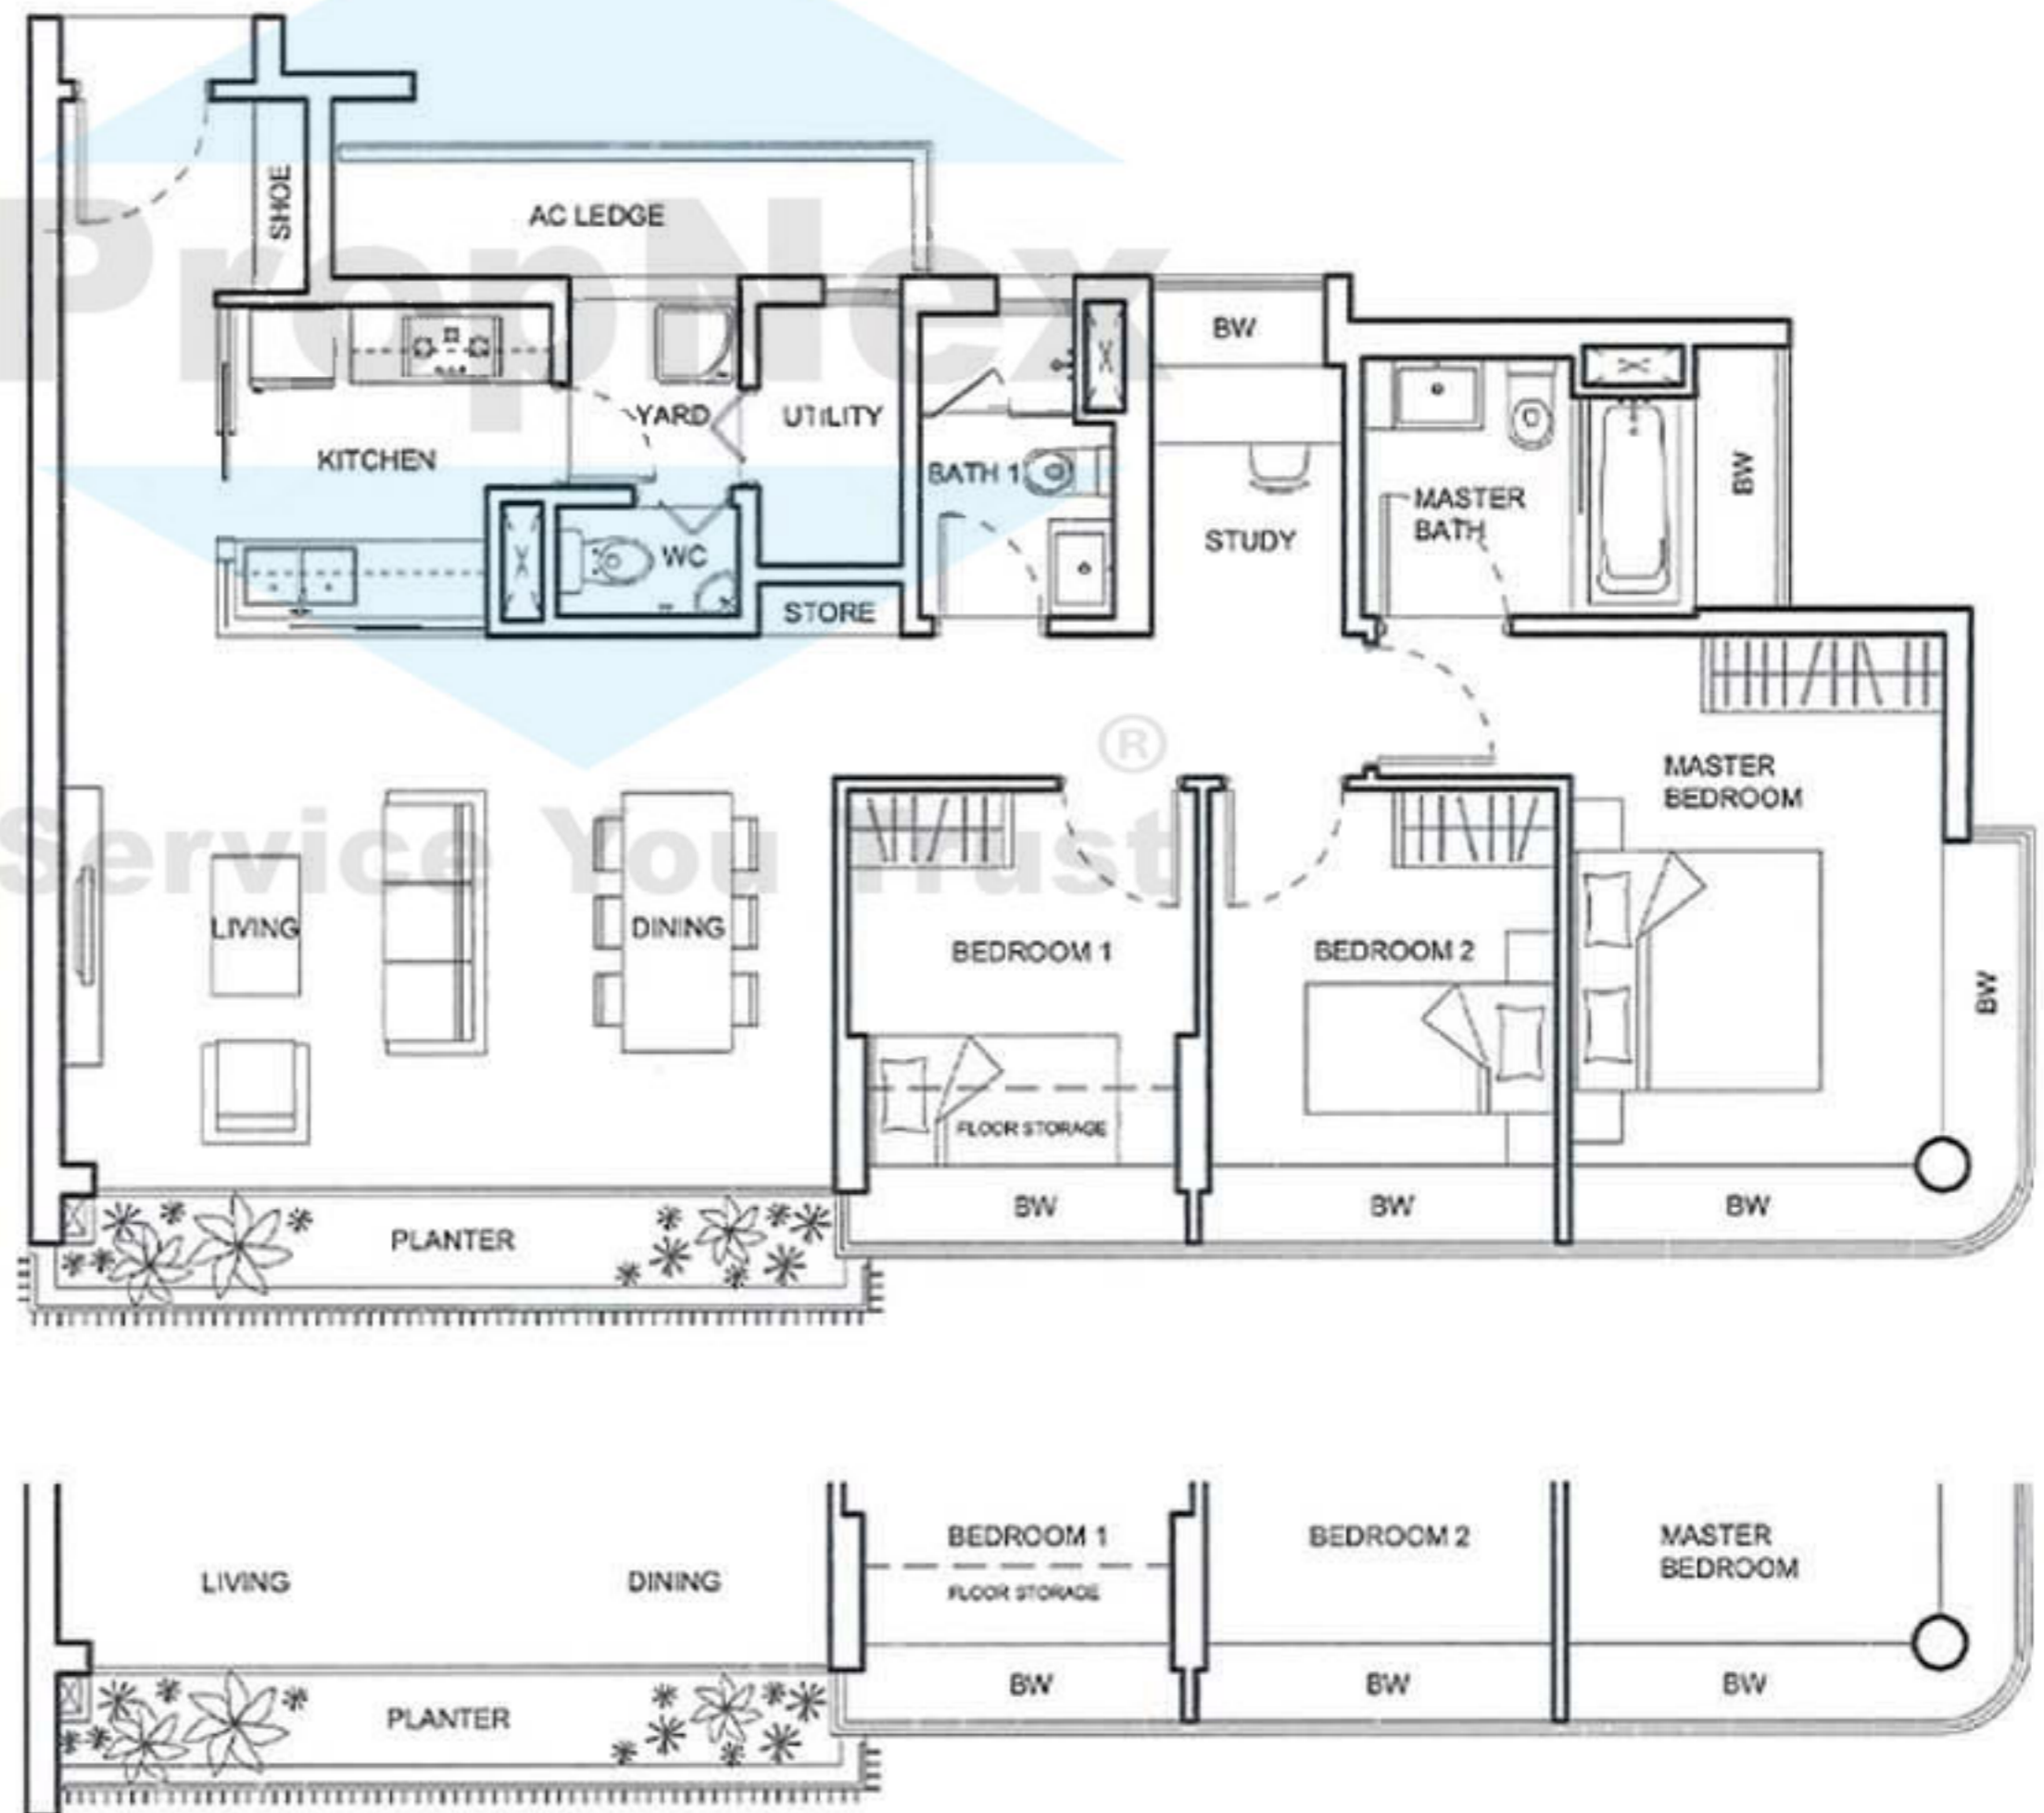

3-BEDROOM + STUDY

TYPE C2c(p)

136 sq m (1,464 sq ft)

Blk 91

#01-26, #01-28*

*mirror image

3-BEDROOM + STUDY

TYPE C2c

118 sq m (1,270 sq ft)

BLK 91

#03-26 to #04-26,
#06-26 to #07-26,
#09-26 to #10-26,
#12-26 to #13-26,
#02-28*, #05-28*,
#08-28*, #11-28*,
#14-28*

BLK 91

#02-26, #05-26, #08-26,
#11-26, #14-26,
#03-28* to #04-28*,
#06-28* to #07-28*,
#09-28* to #10-28*,
#12-28* to #13-28*

*mirror image