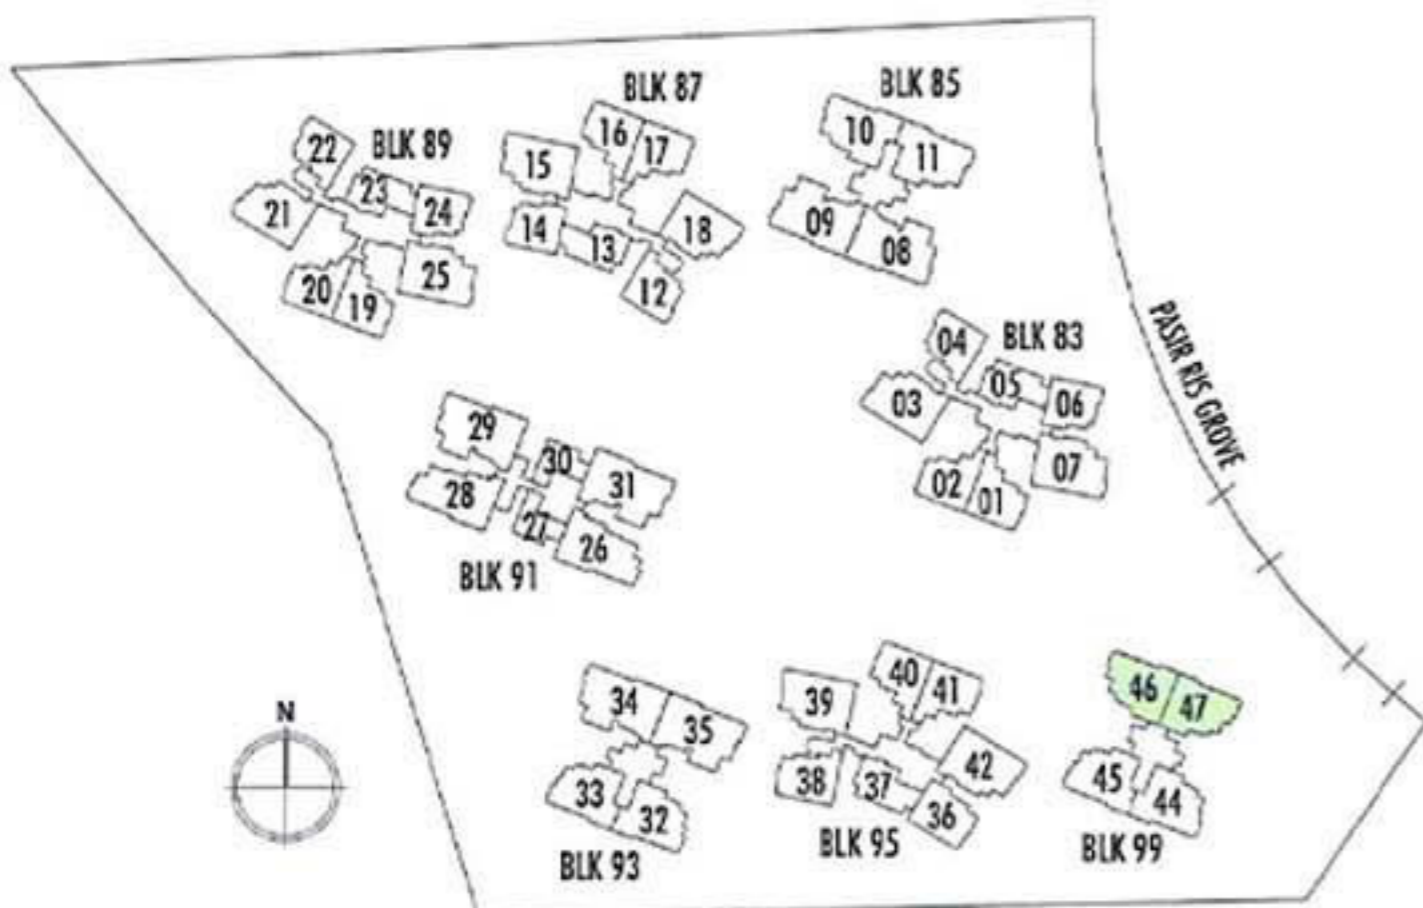

BLK 99

#02-47* to #03-47*,
#05-47* to #06-47*,
#08-47* to #09-47*,
#11-47* to #12-47*

* mirror image

3-BEDROOM + STUDY

TYPE C2b

114 sq m (1,227 sq ft)

BLK 85

#02-11 to #03-11, #05-11 to #06-11,
#08-11 to #09-11, #11-11 to #12-11,
#14-11 to #15-11