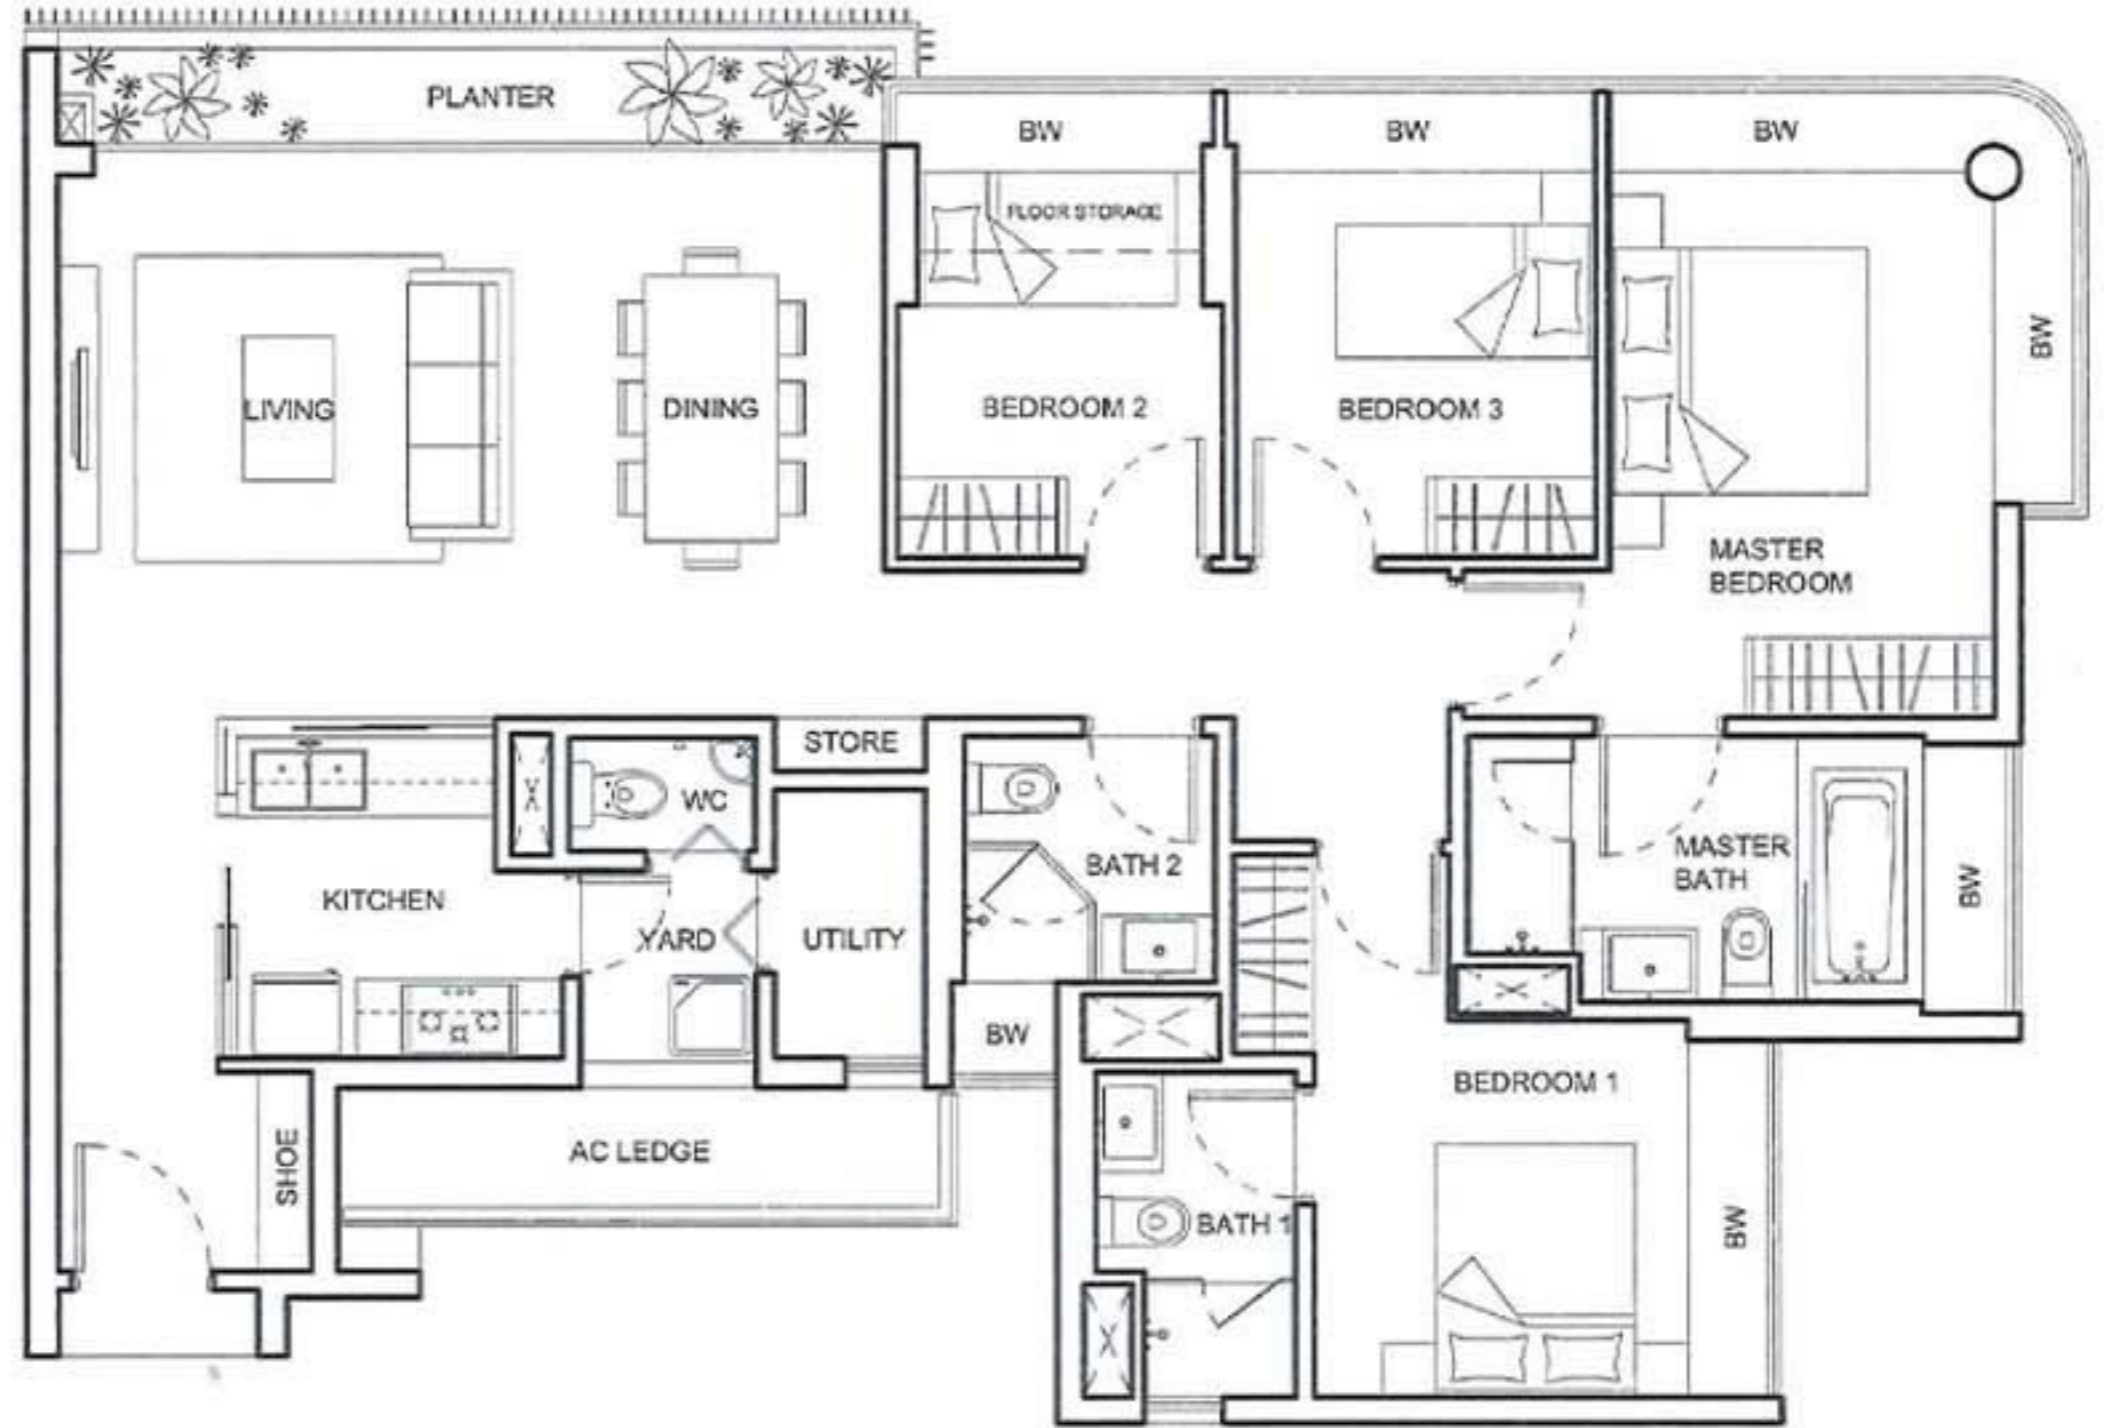

Upper Level

4-BEDROOM APARTMENT

TYPE D

135 sq m (1,453 sq ft)

BLK 85

#02-09 to #03-09,
#05-09 to #06-09,
#08-09 to #09-09,
#11-09 to #12-09

BLK 93

#02-35, #04-35 to #05-35,
#07-35 to #08-35,
#10-35 to #11-35