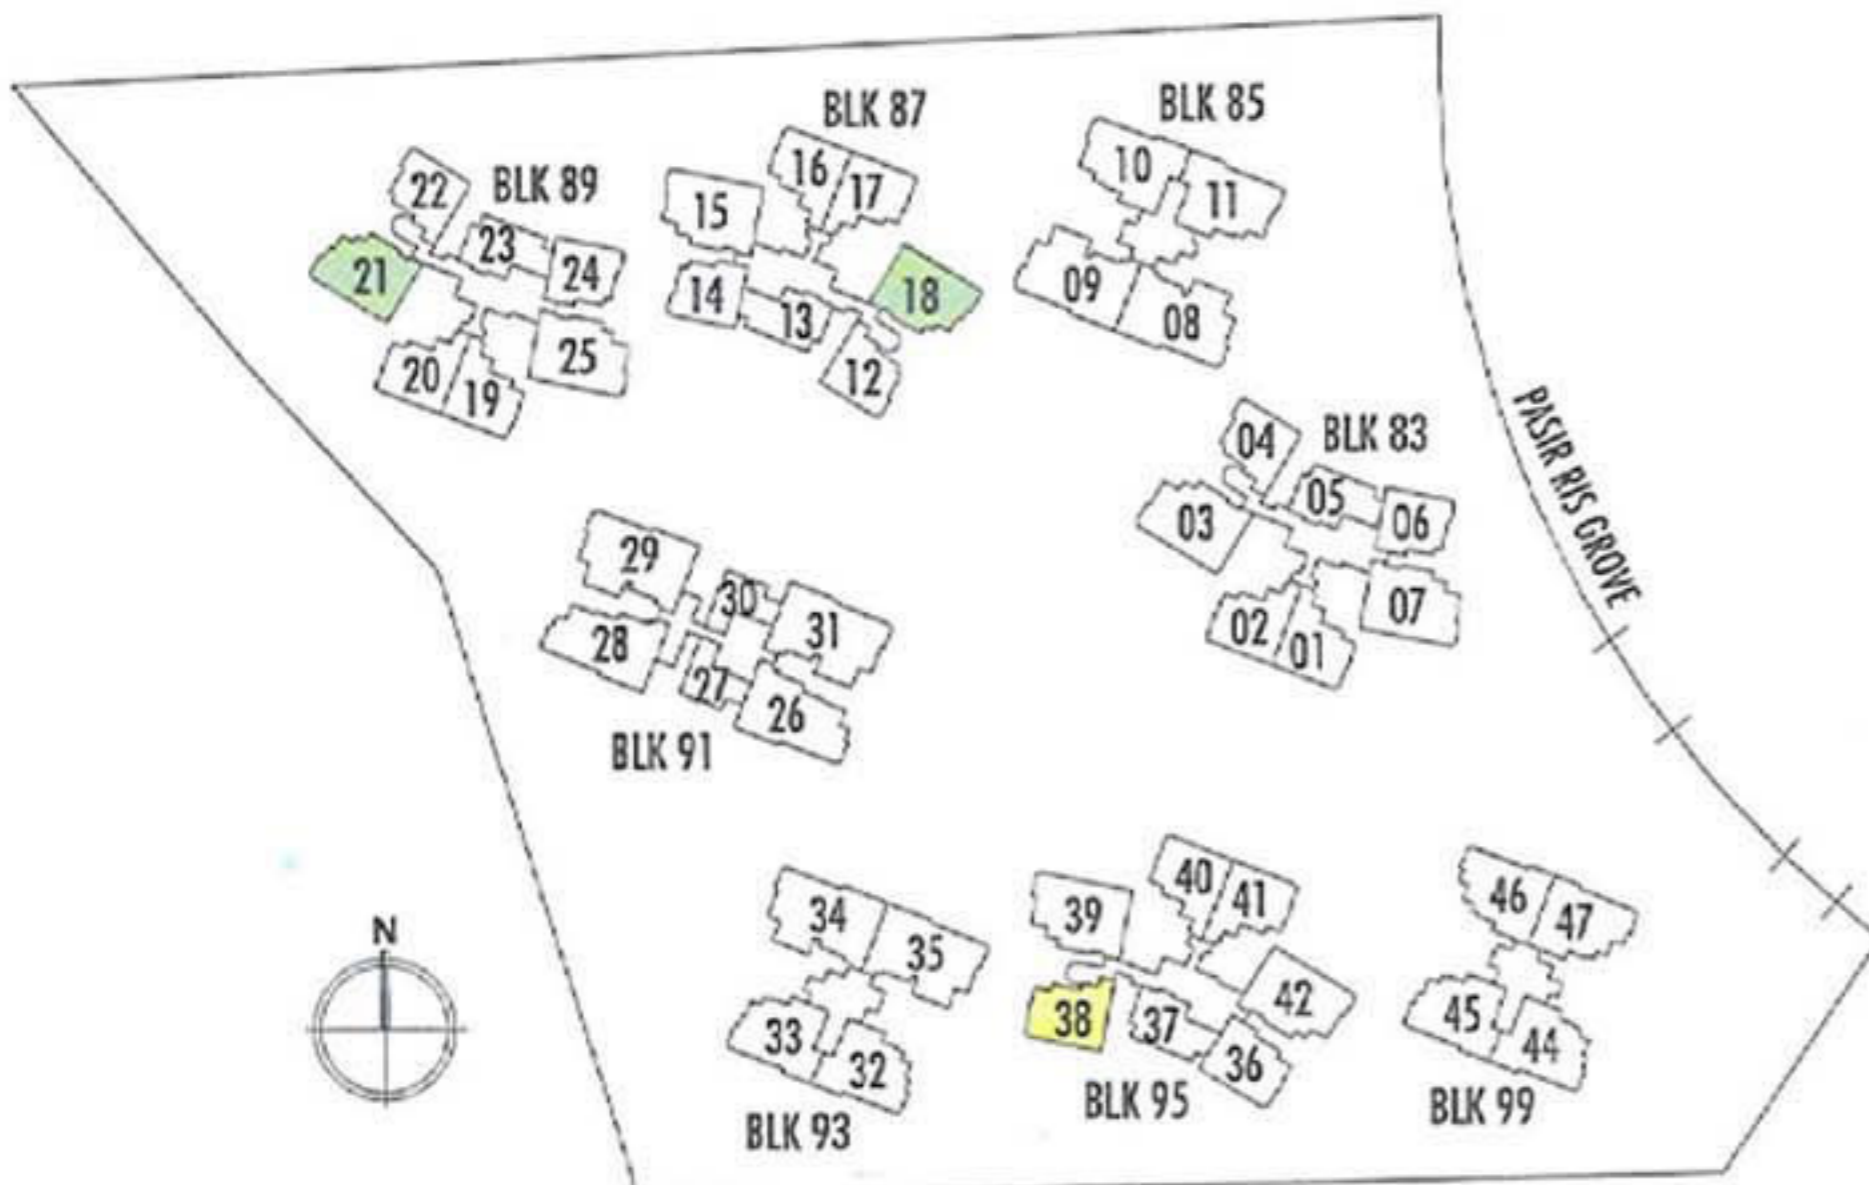

Service You Trust®