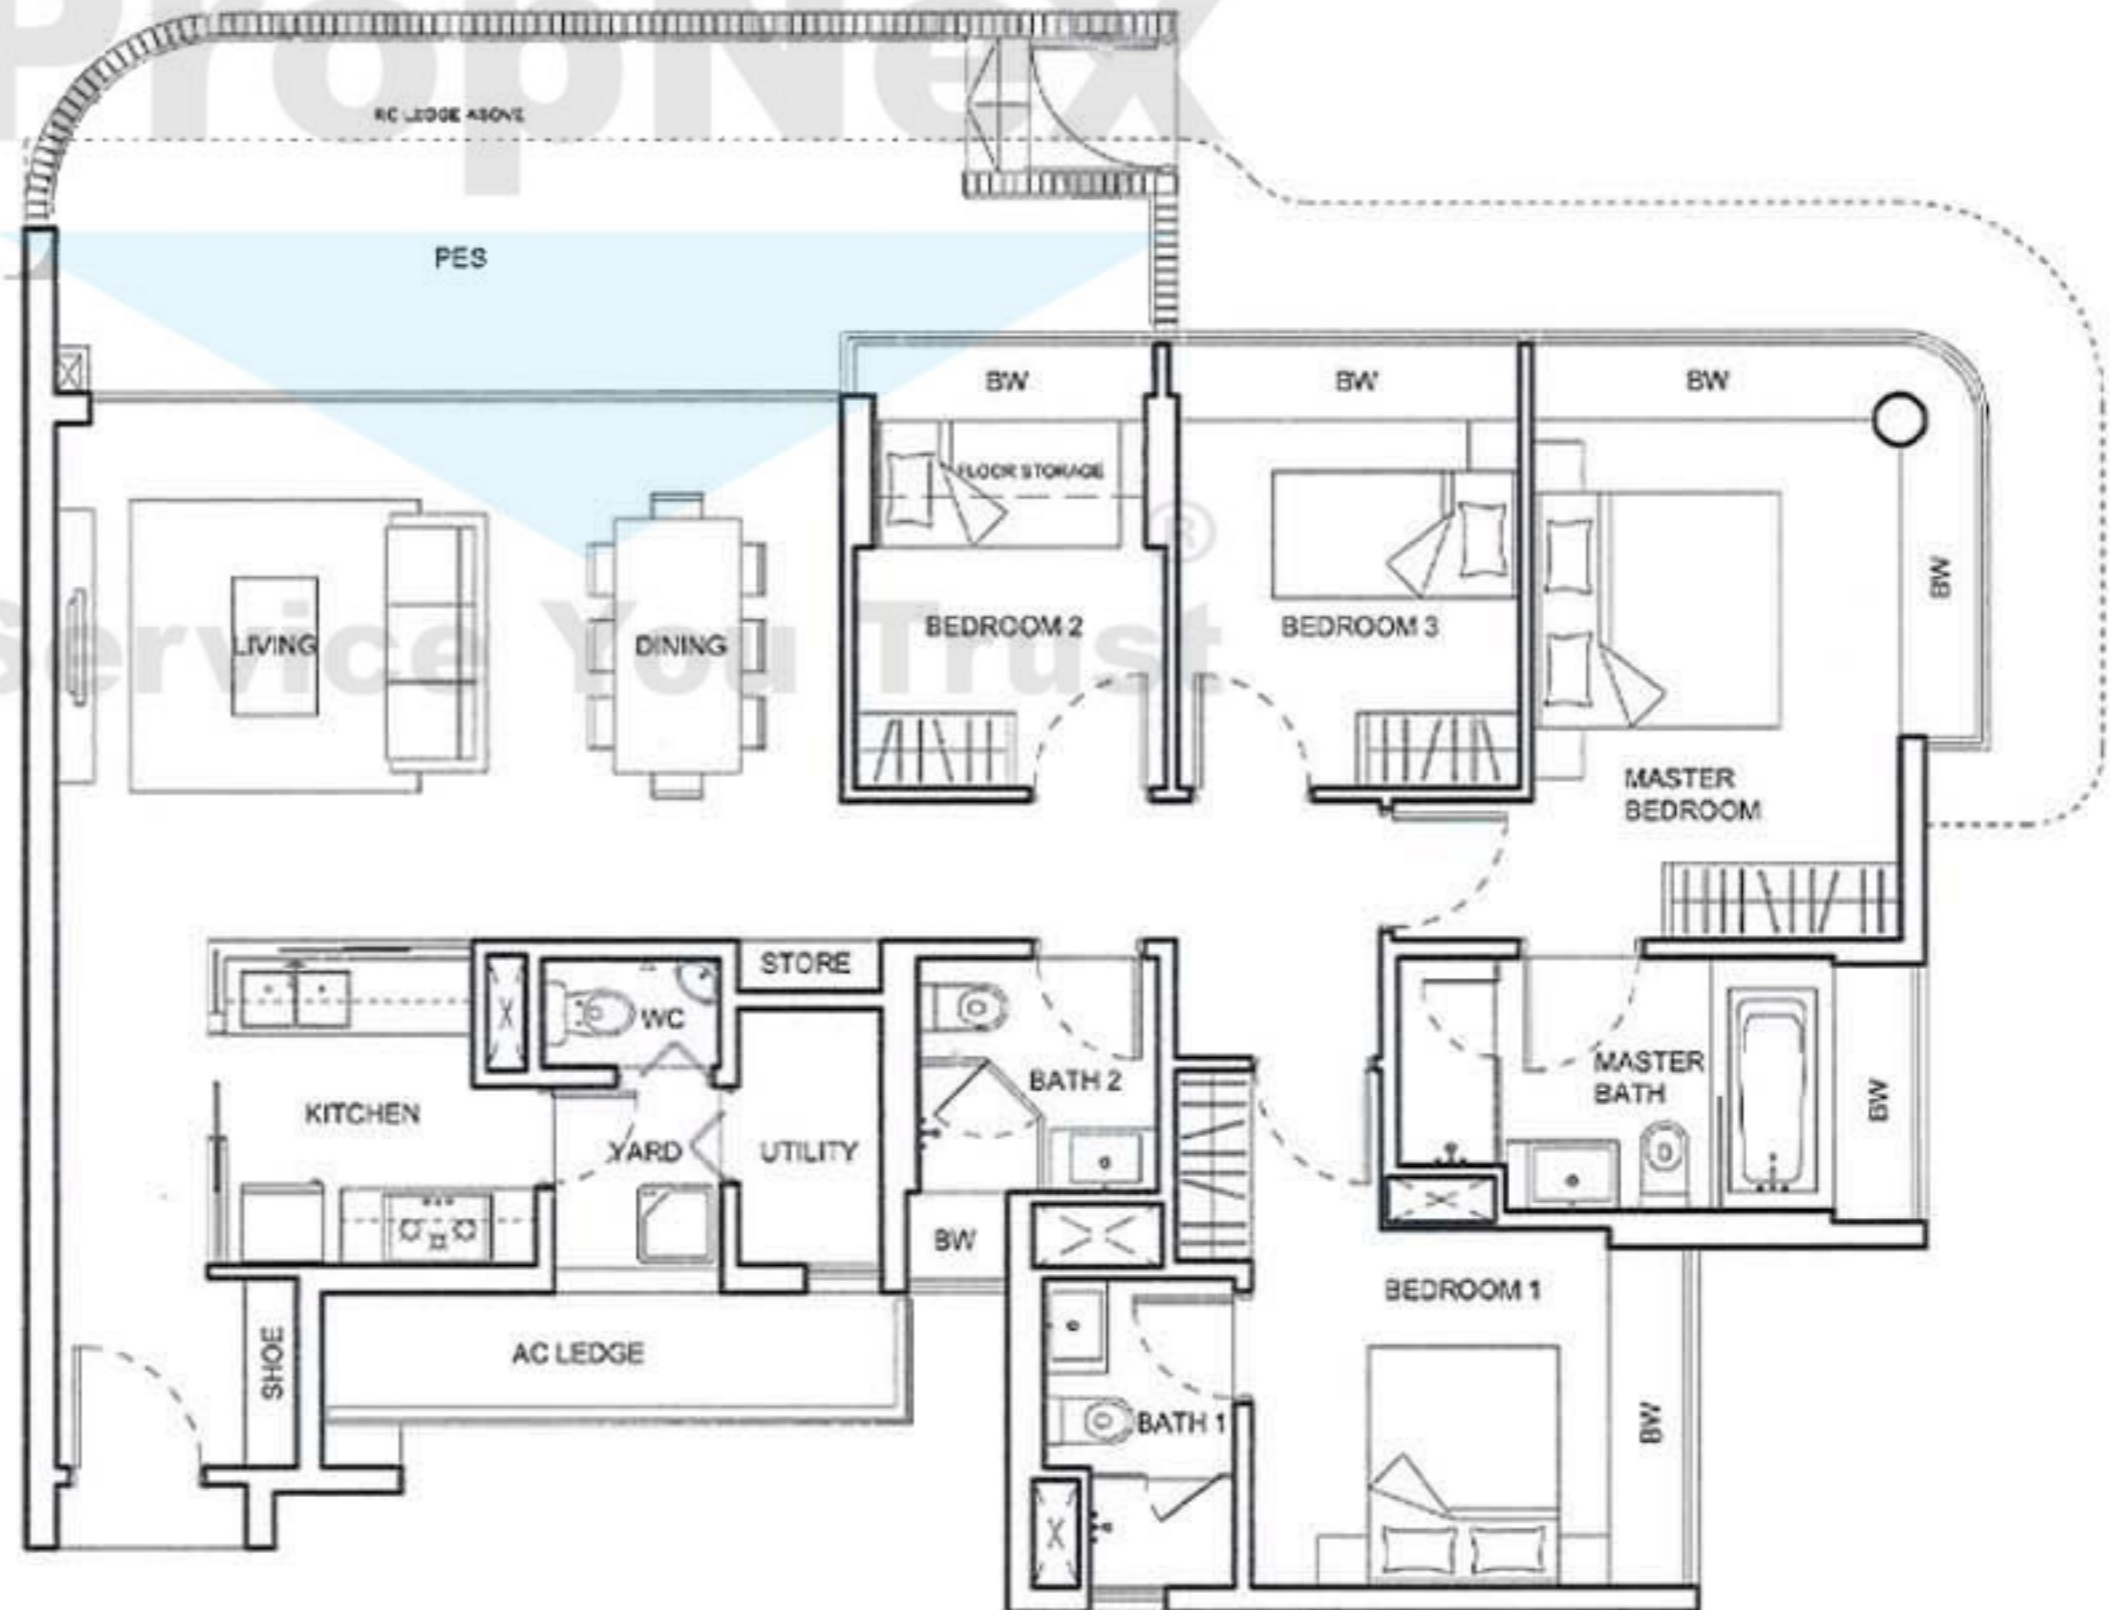

4-BEDROOM APARTMENT

TYPE D(p2)

154 sq m (1,658 sq ft)

BLK 91

#01-29*, #01-31

*mirror image