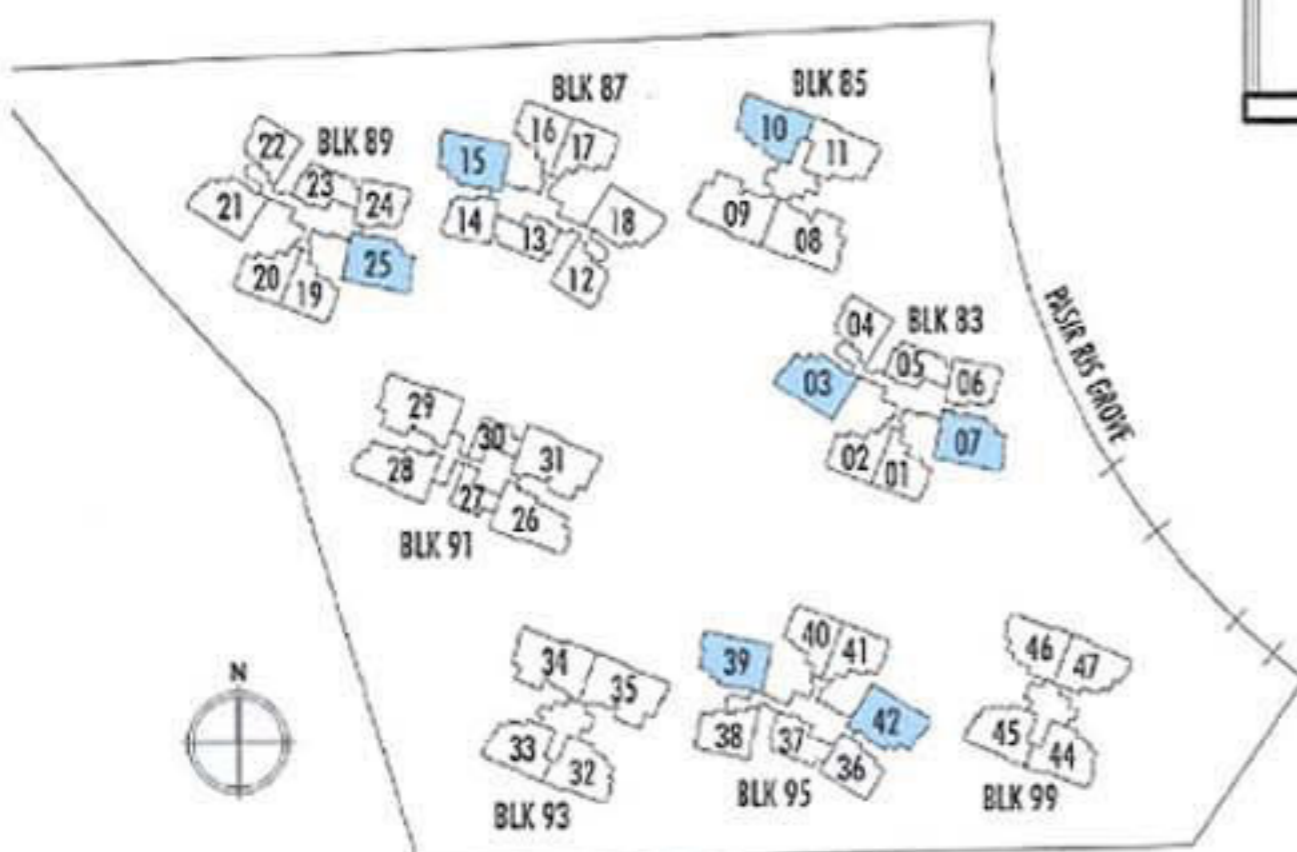

*mirror image

PropNex

Service You Trust

3-BEDROOM + STUDY

TYPE C2b(p)

129 sq m (1,389 sq ft)

BLK 85

#01-10