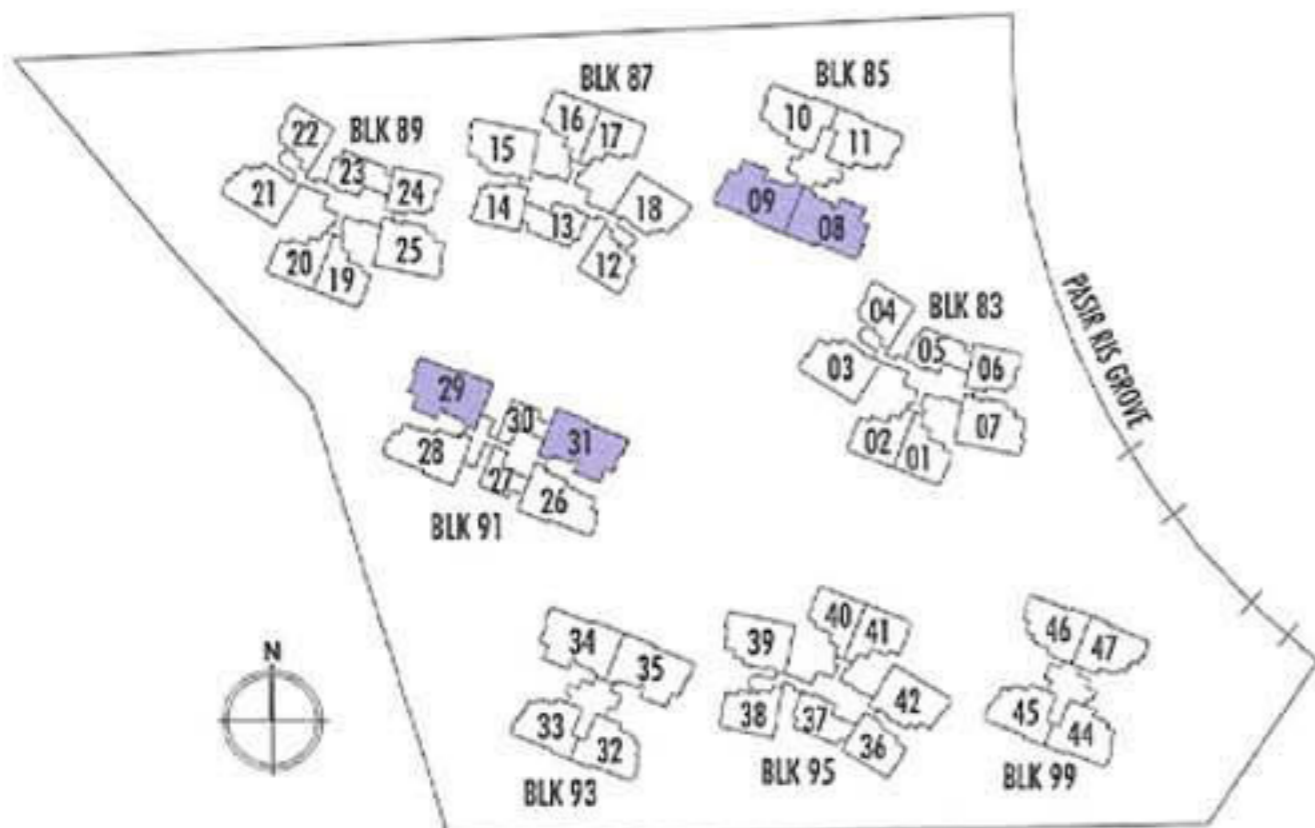

4-BEDROOM APARTMENT

TYPE D(p2)

154 sq m (1,658 sq ft)

BLK 91

#01-29*, #01-31

*mirror image