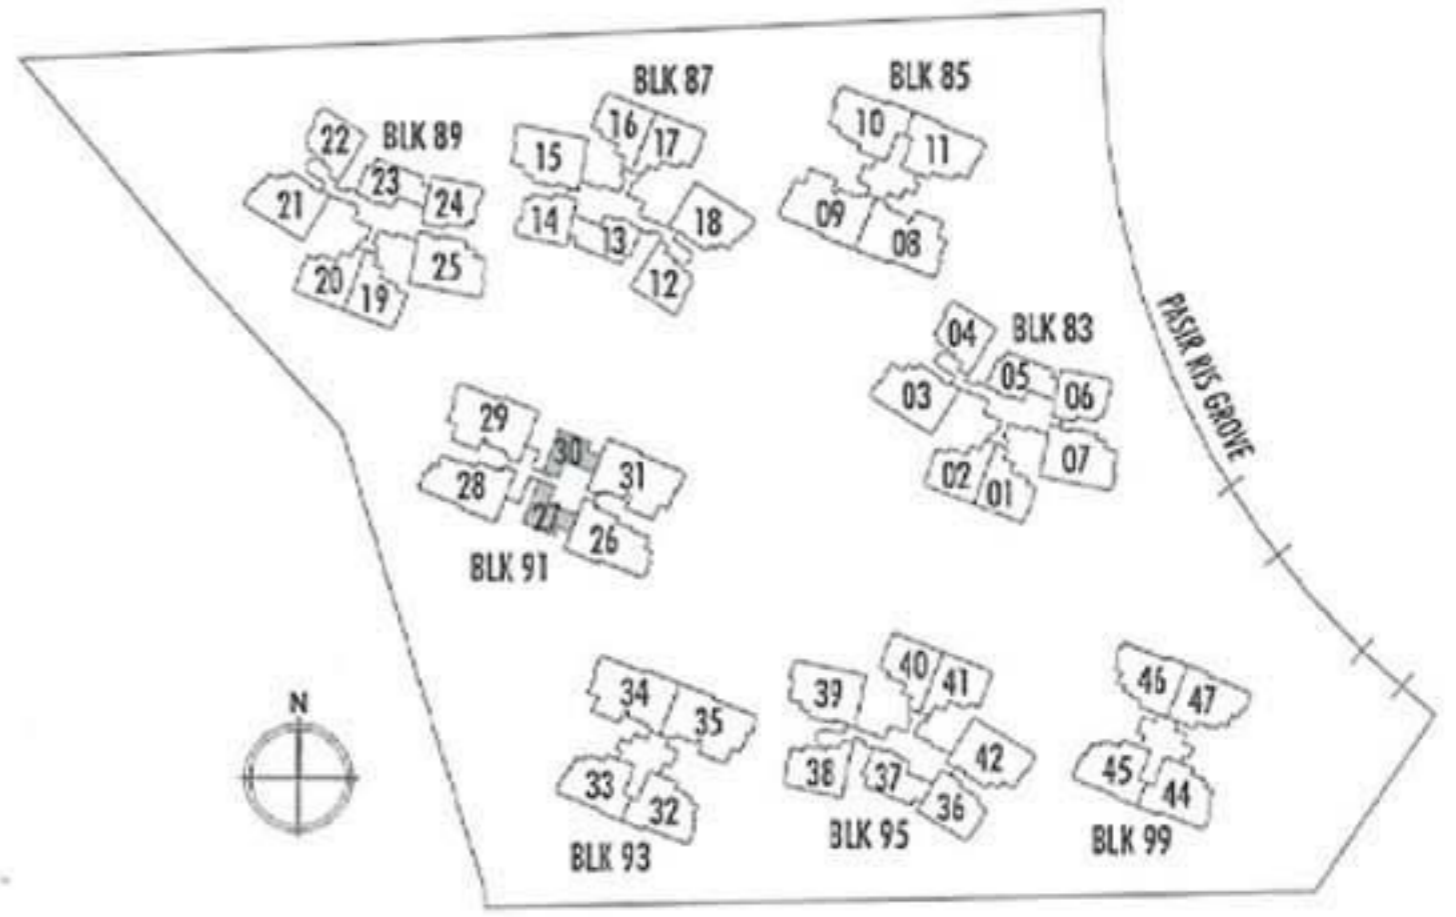

BLK 99

#02-45* to #03-45*, #05-45* to #06-45*,
#08-45* to #09-45*, #11-45* to #12-45*

BLK 93

#02-32, #04-32 to #05-32,
#07-32 to #08-32, #10-32 to #11-32,
#13-32 to #14-32

BLK 99

#02-44 to #03-44, #05-44 to #06-44,
#08-44 to #09-44, #11-44 to #12-44

*mirror image

Service You Trust

1-BEDROOM APARTMENT

TYPE A(p)

61 sq m (657 sq ft)

BLK 91

#01-30

PropNex

Service You Trust

1-BEDROOM APARTMENT

TYPE A

47 sq m (506 sq ft)

BLK 91

#02-27* to #14-27*

46 sq m (495 sq ft)

BLK 91