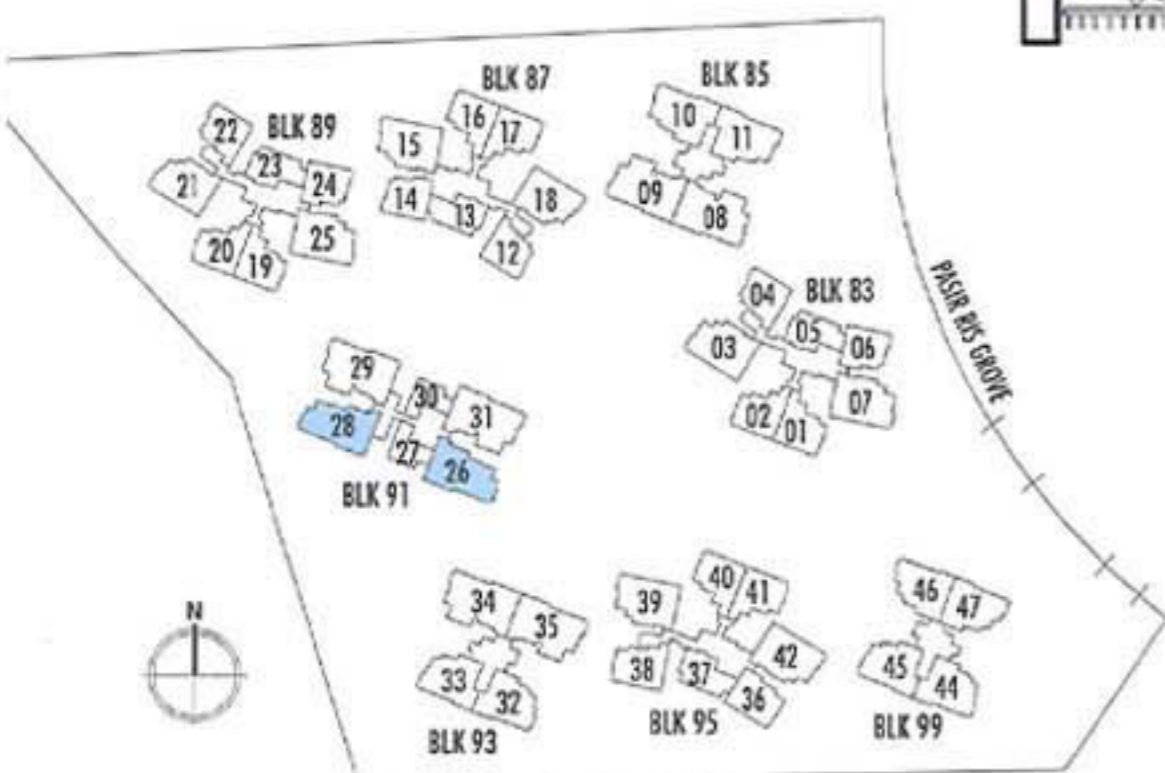

3-BEDROOM + STUDY

TYPE C2c(p)

136 sq m (1,464 sq ft)

Blk 91

#01-26, #01-28*

*mirror image

3-BEDROOM + STUDY

TYPE C2c

118 sq m (1,270 sq ft)

BLK 91

#03-26 to #04-26,
#06-26 to #07-26,
#09-26 to #10-26,
#12-26 to #13-26,
#02-28*, #05-28*,
#08-28*, #11-28*,
#14-28*

BLK 91

#02-26, #05-26, #08-26,
#11-26, #14-26,
#03-28* to #04-28*,
#06-28* to #07-28*,
#09-28* to #10-28*,
#12-28* to #13-28*

*mirror image