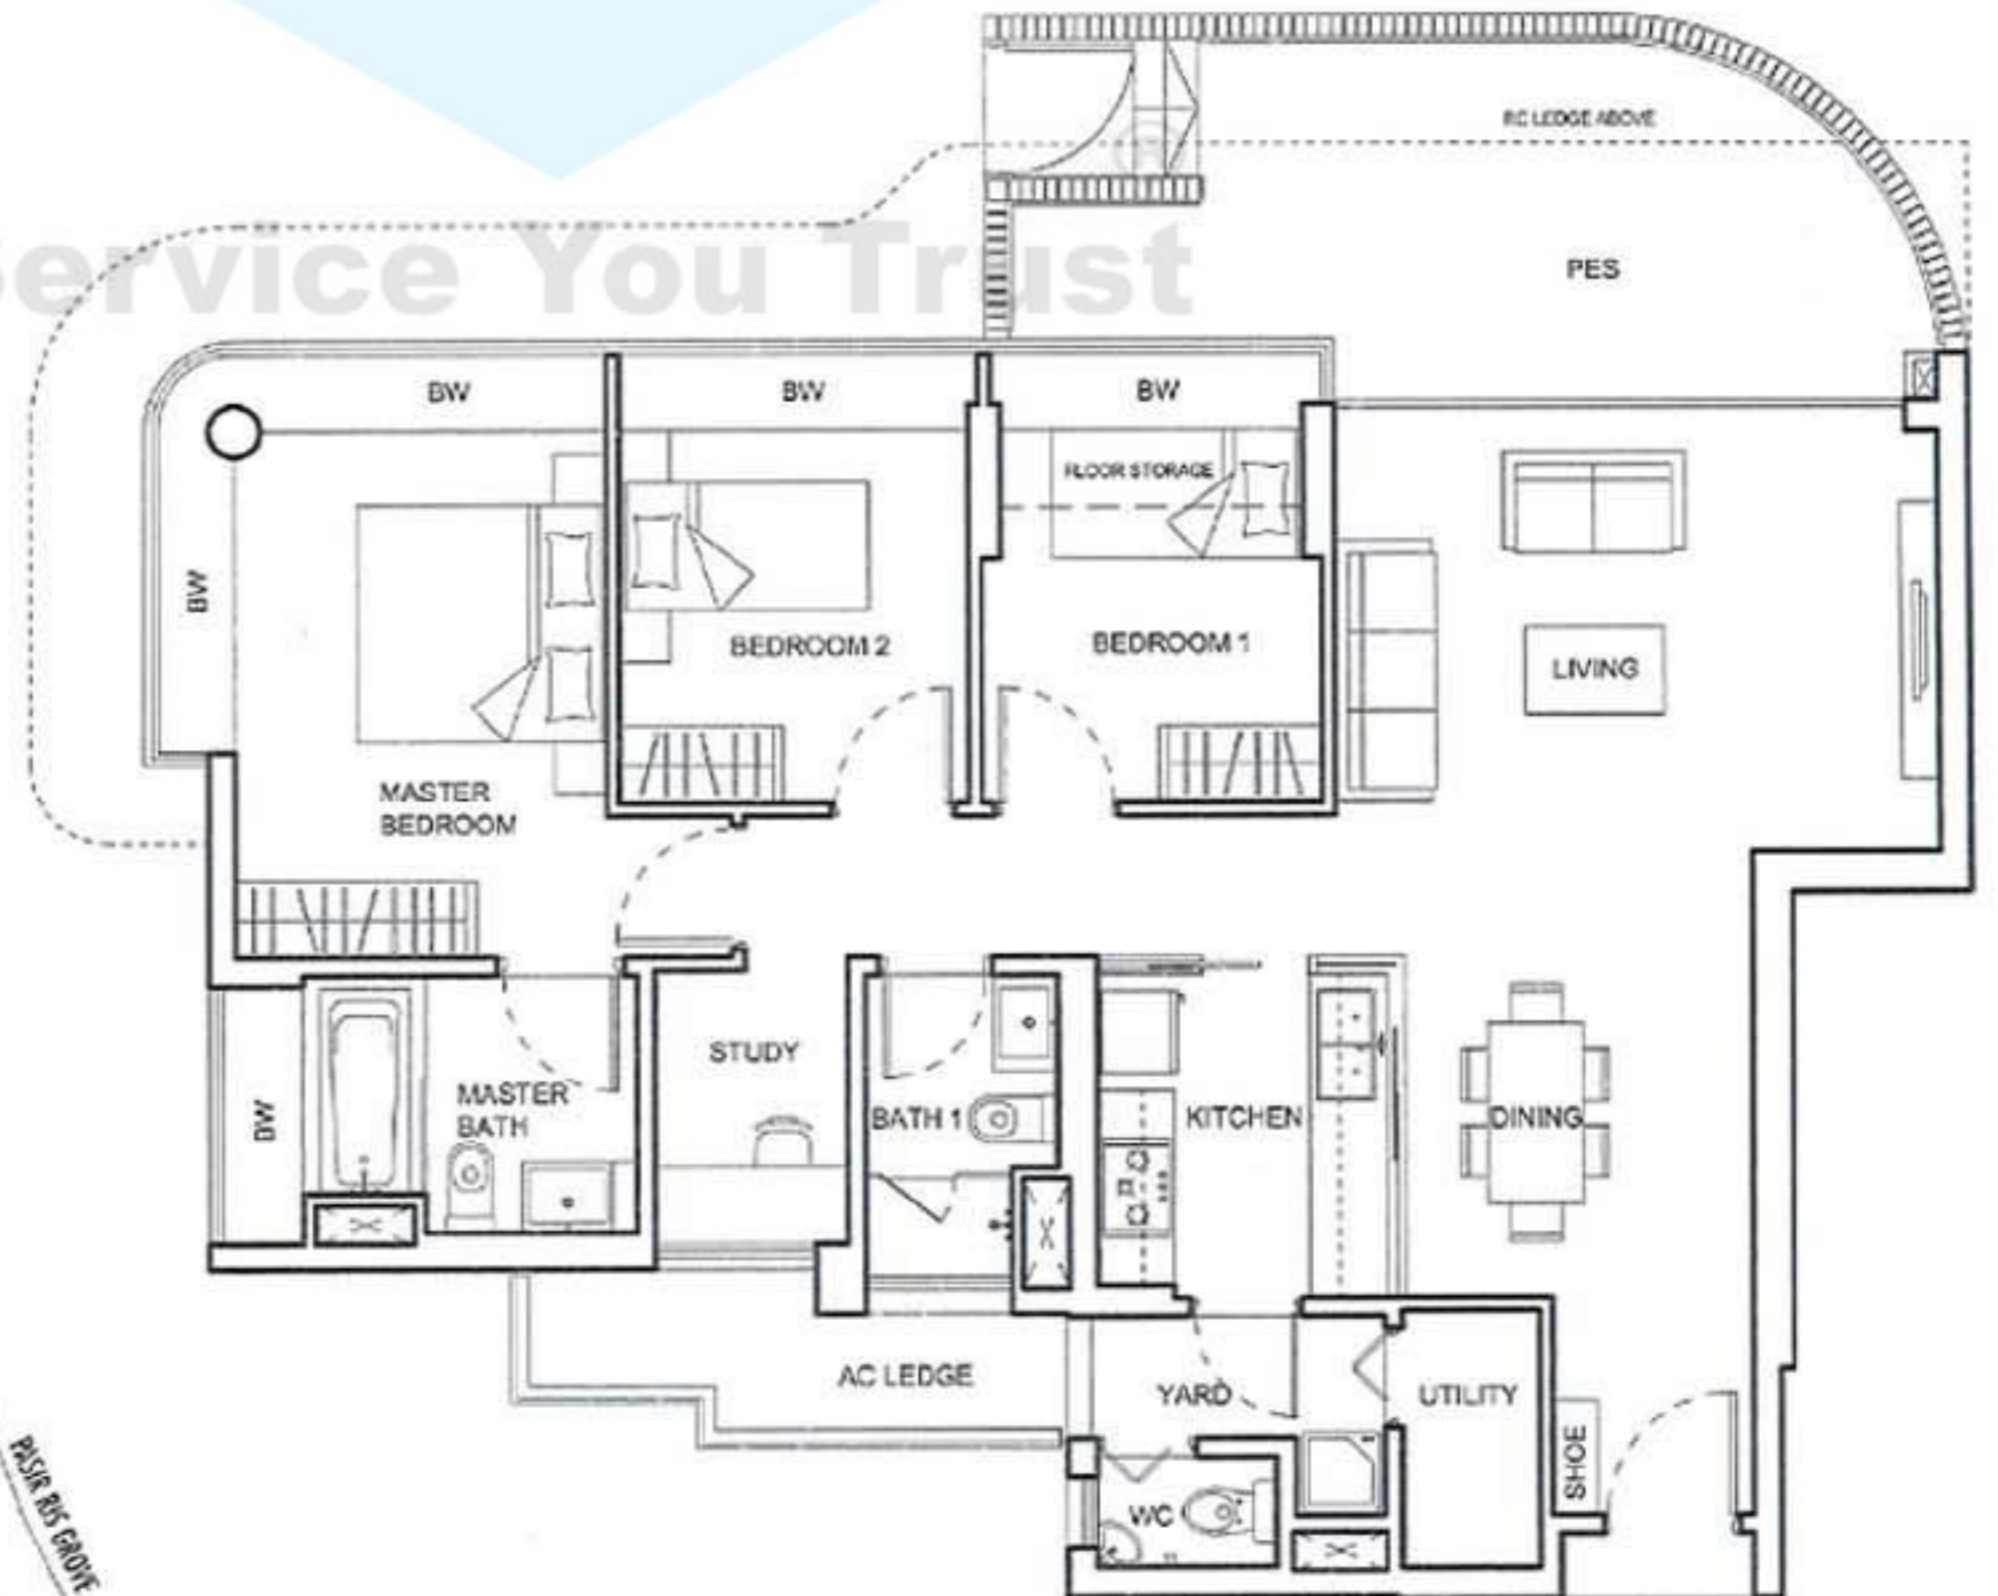

*mirror image

PropNex

Service You Trust

3-BEDROOM + STUDY

TYPE C2b(p)

129 sq m (1,389 sq ft)

BLK 85

#01-10