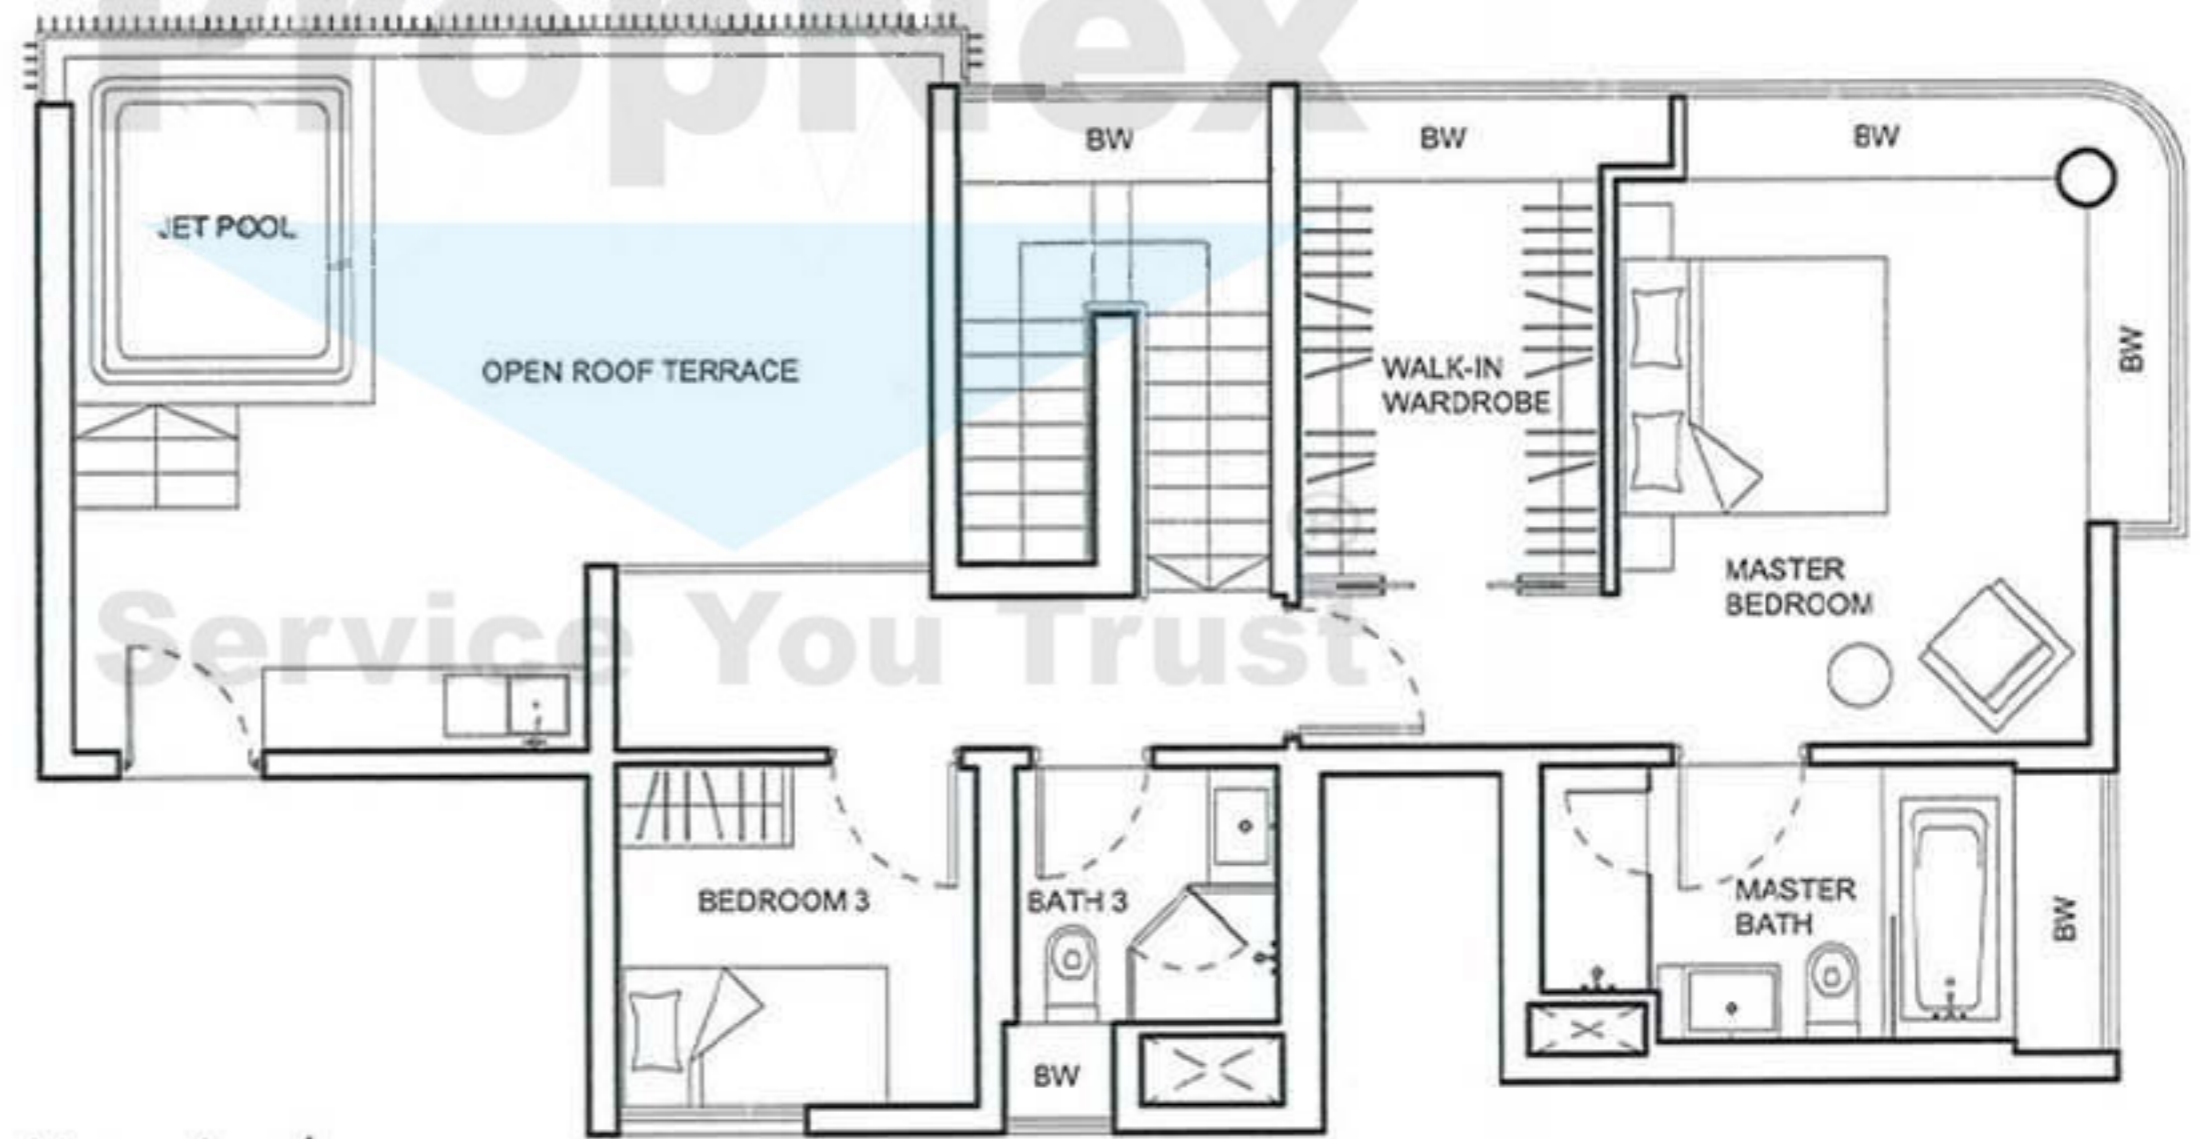

Upper Level