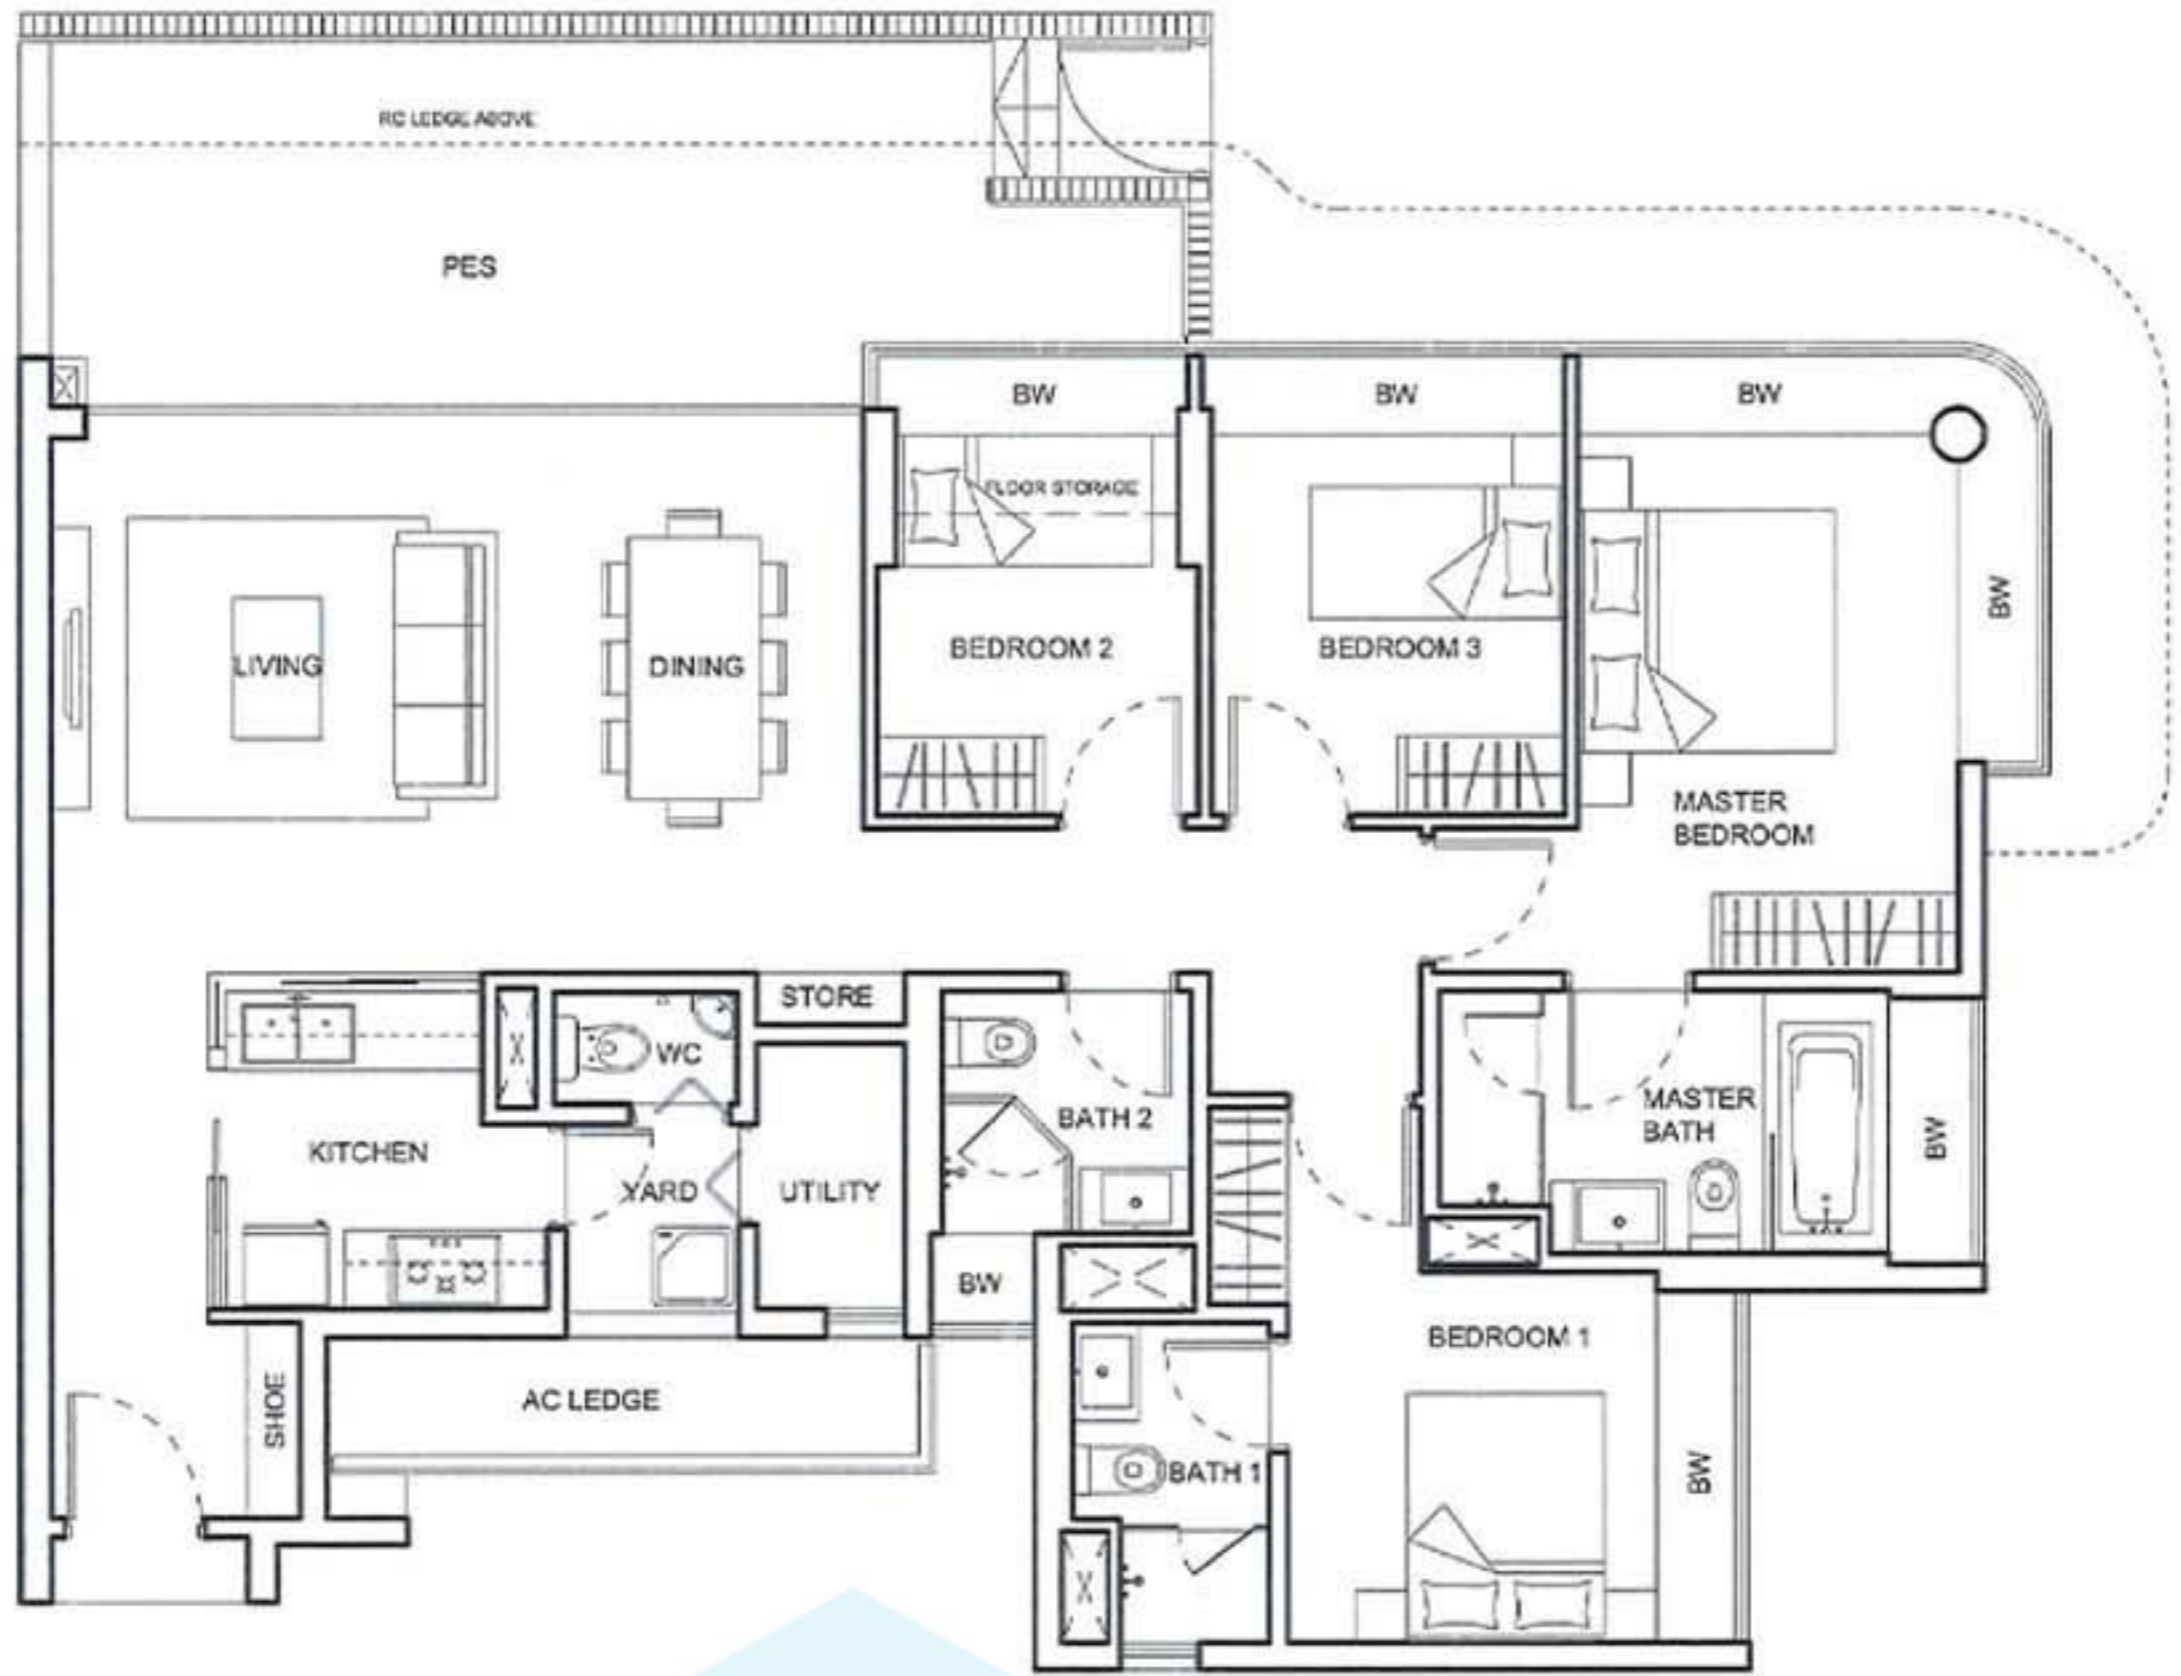

*mirror image

4-BEDROOM APARTMENT

TYPE D(p1)

154 sq m (1,658 sq ft)

BLK 85

#01-08*, #01-09

*mirror image

4-BEDROOM APARTMENT