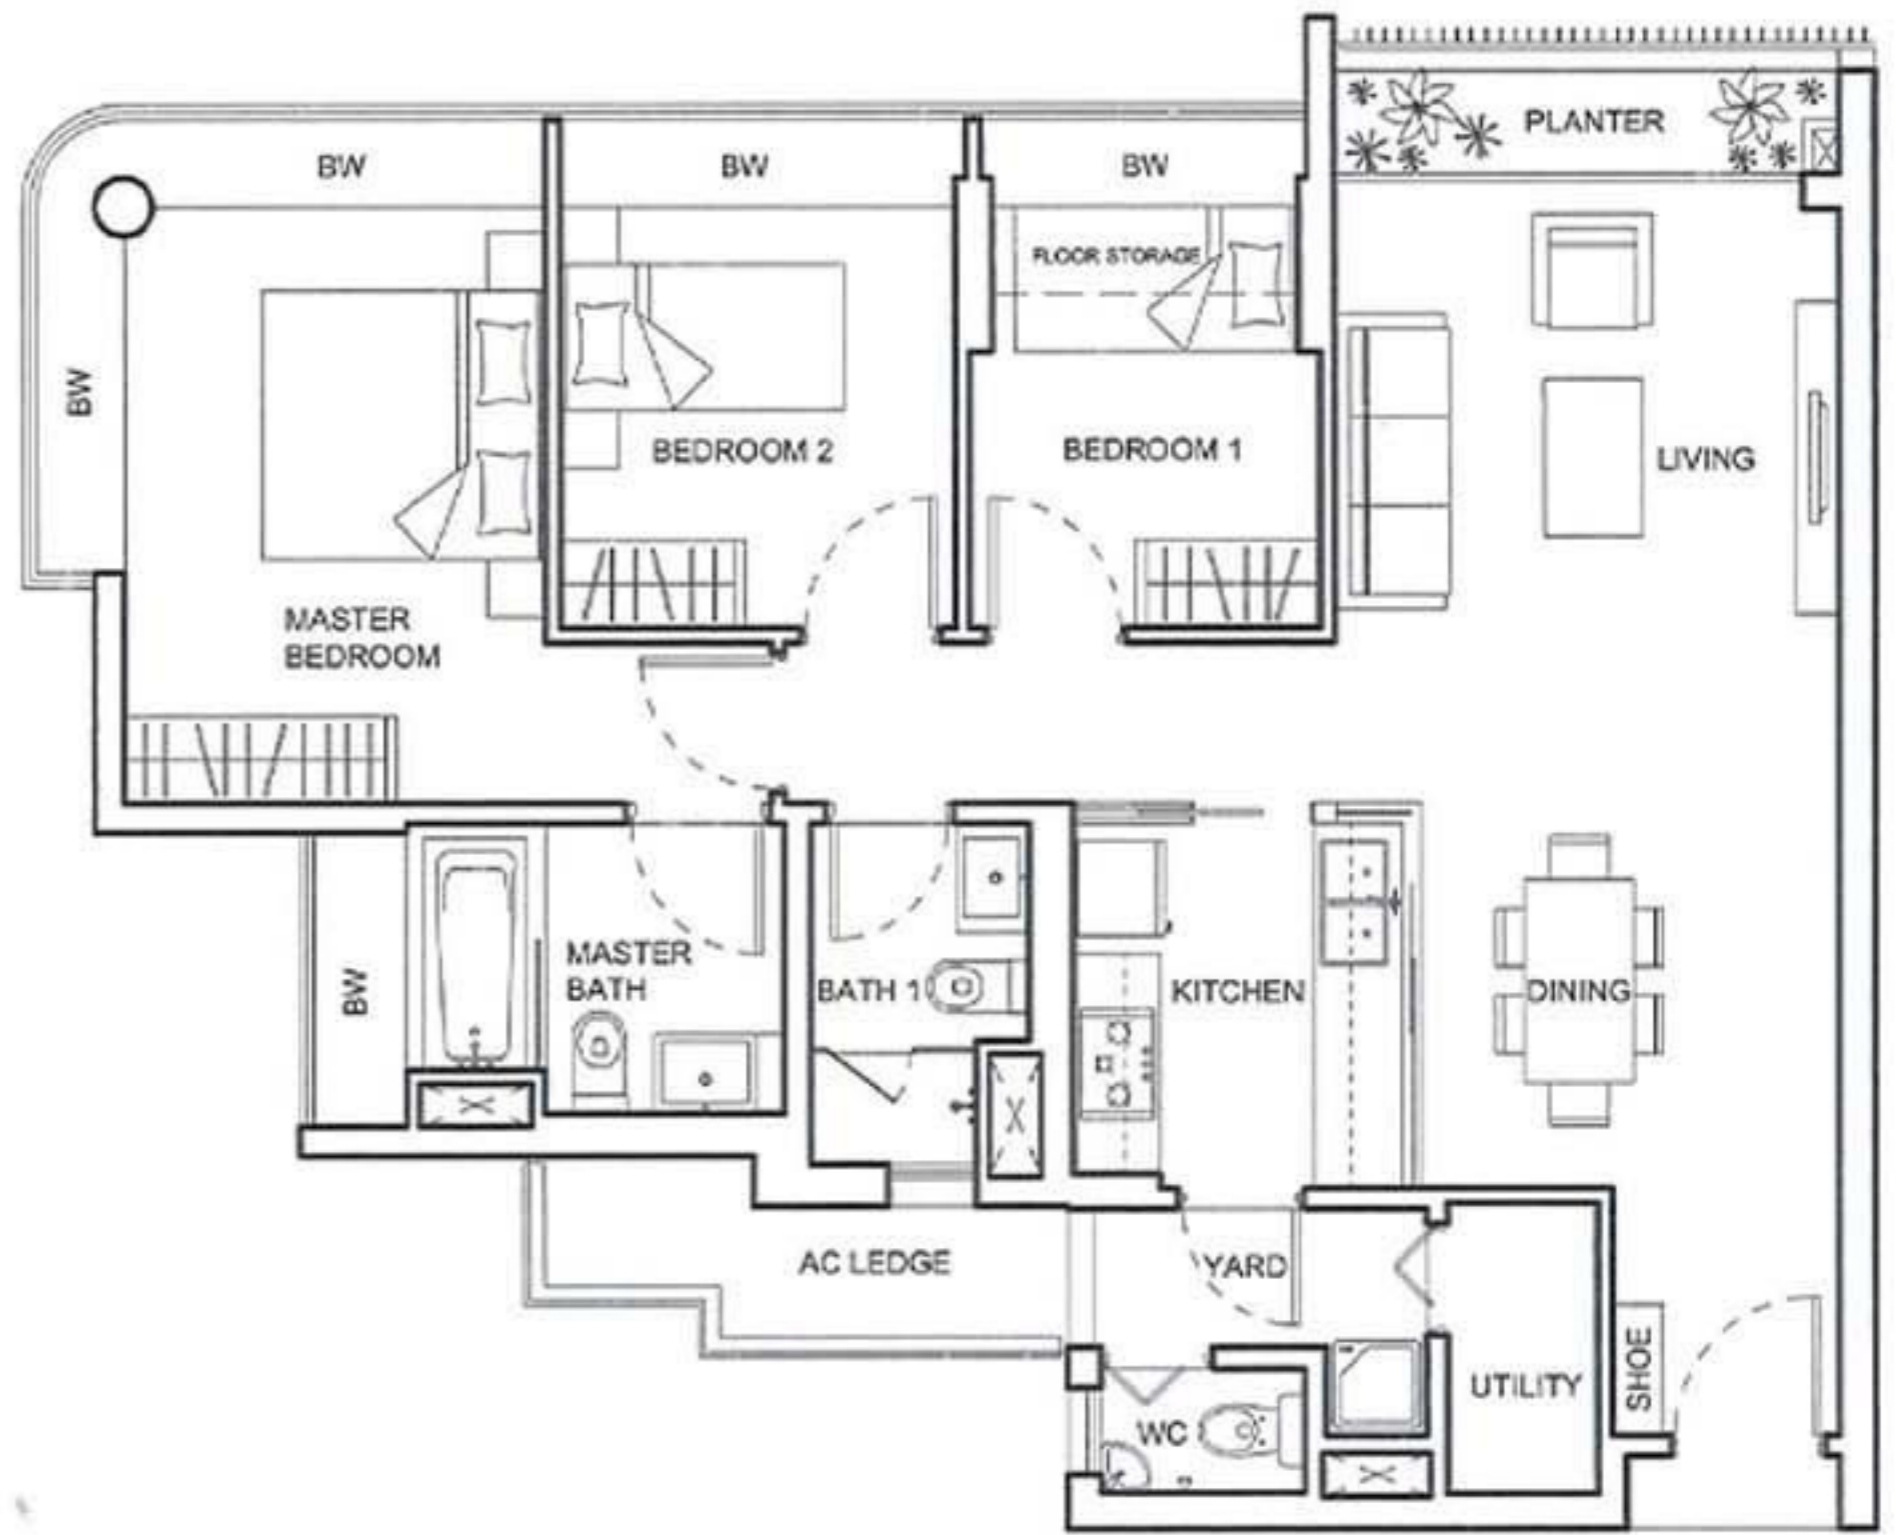

3-BEDROOM APARTMENT

TYPE C1c

103 sq m (1,109 sq ft)

BLK 99

#02-46 to #03-46, #05-46 to #06-46,
#08-46 to #09-46, #11-46 to #12-46