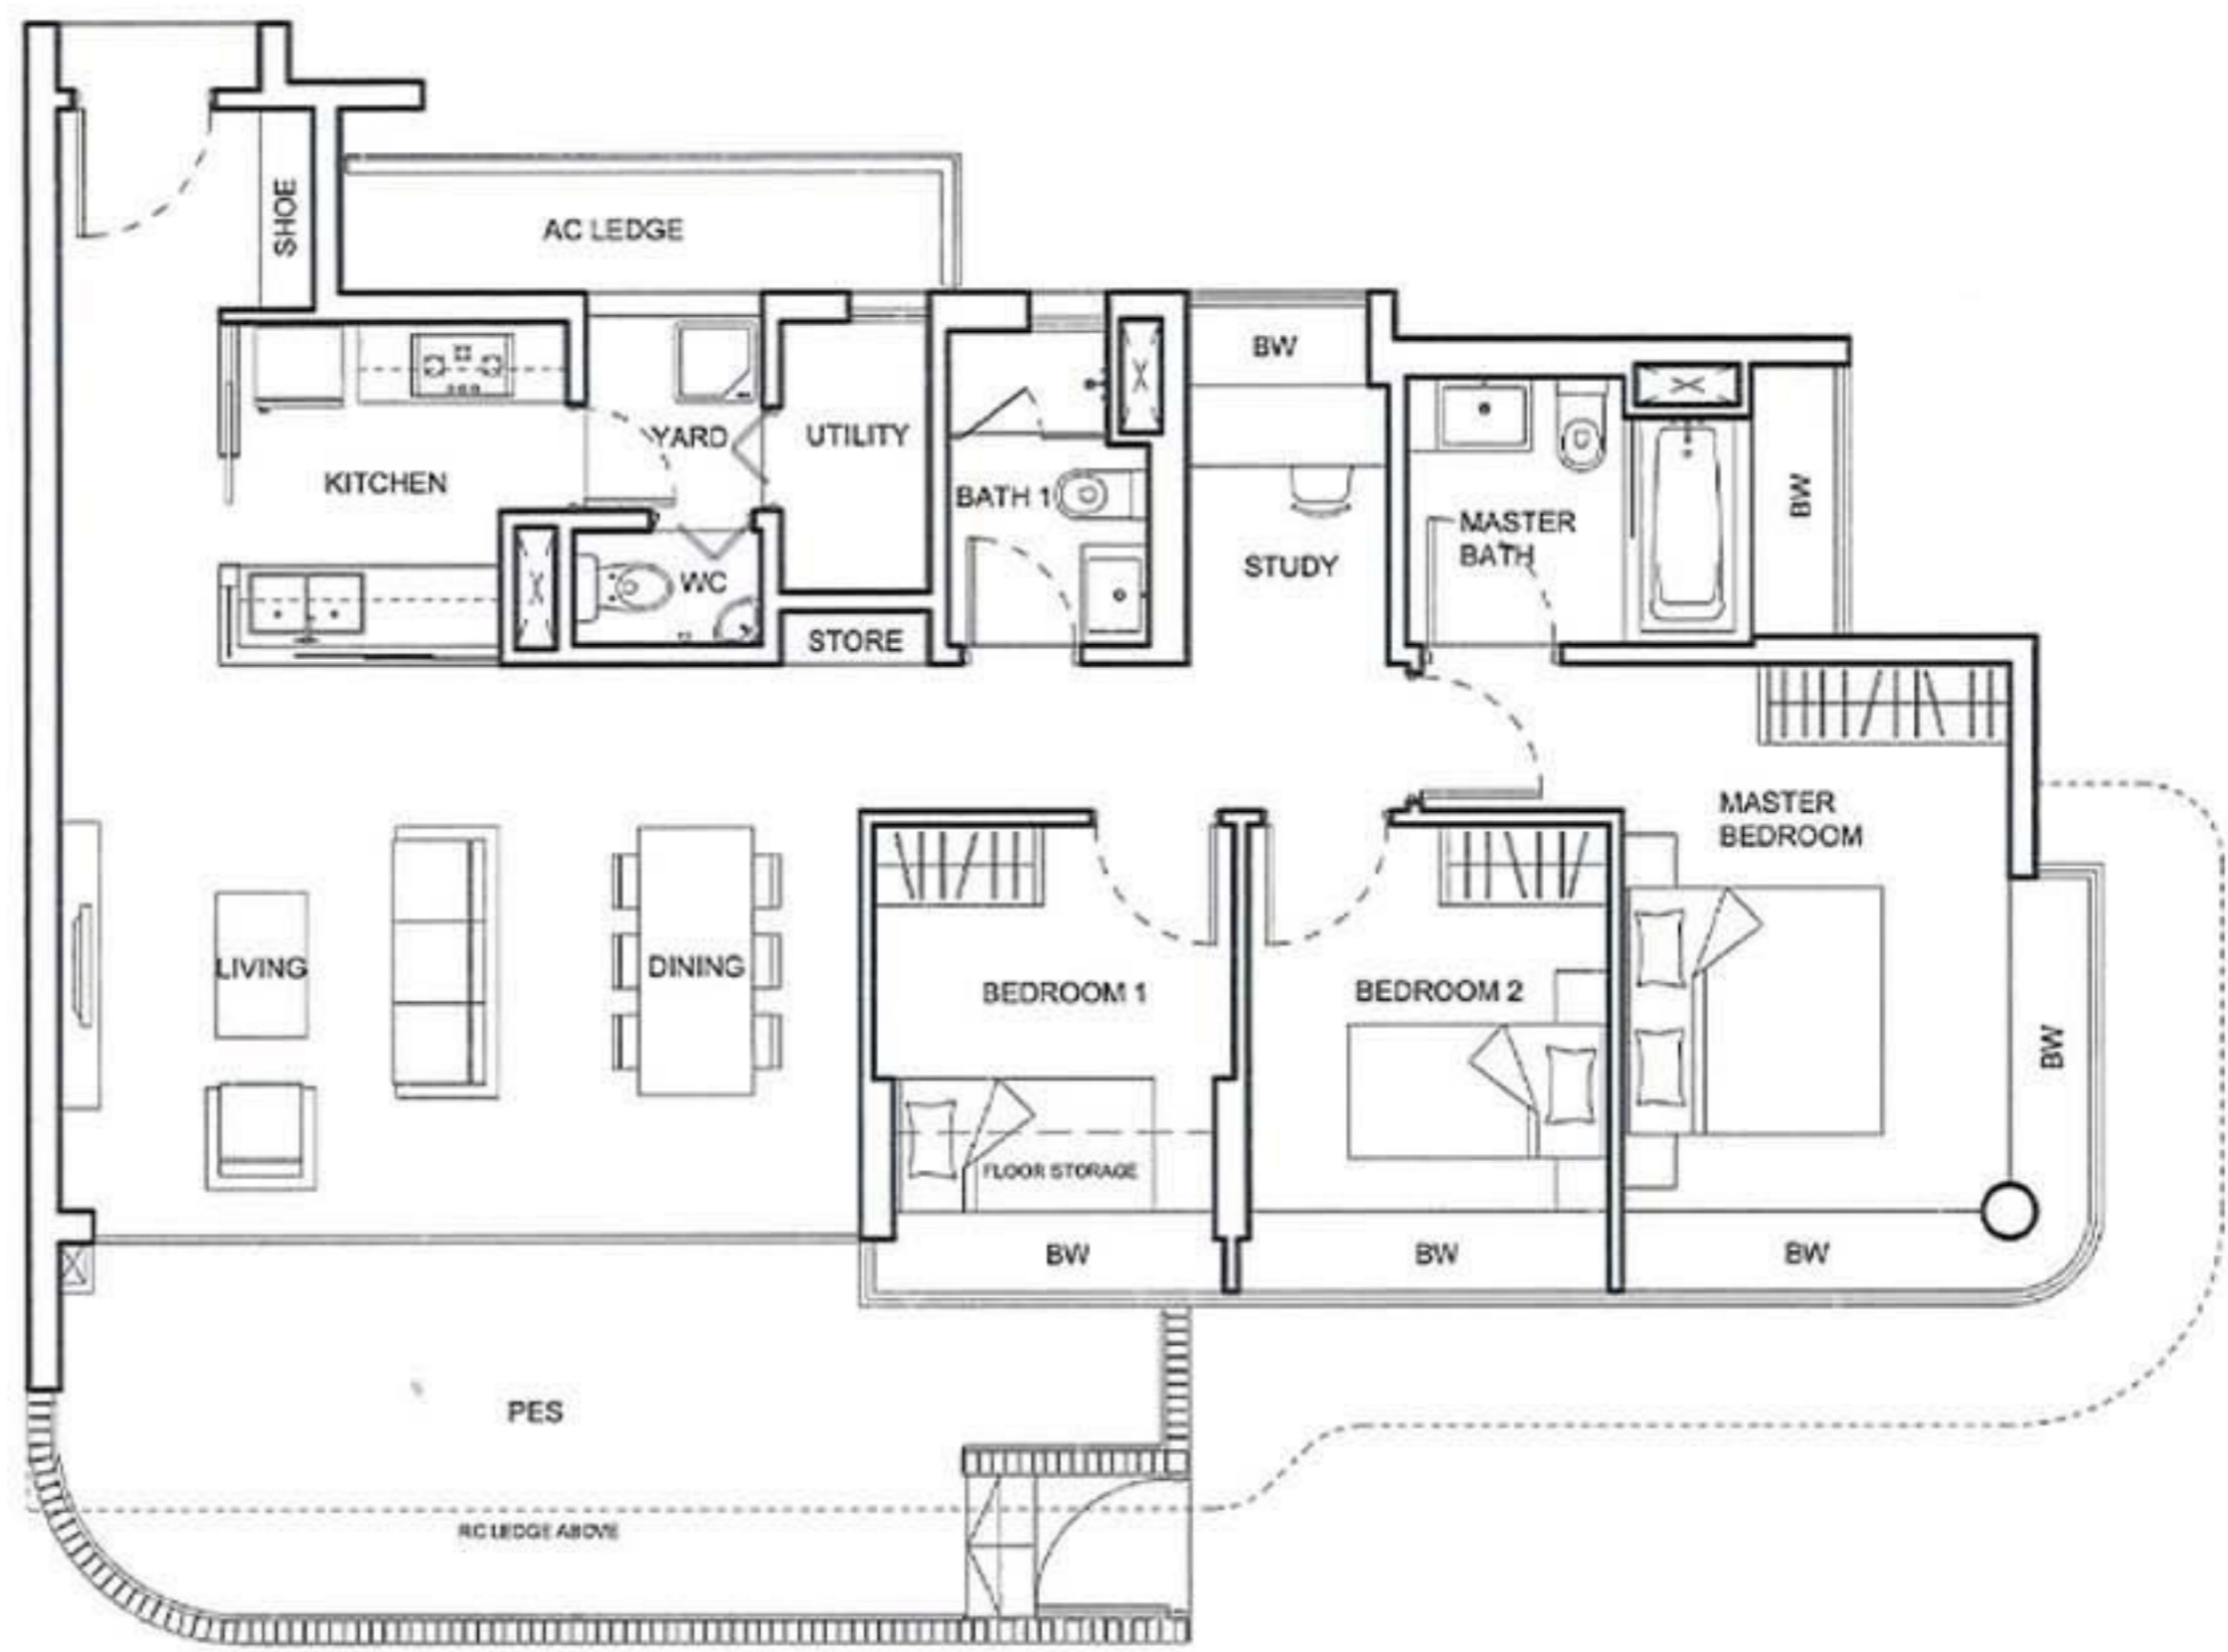

3-BEDROOM + STUDY

TYPE C2c

118 sq m (1,270 sq ft)

BLK 91

#03-26 to #04-26,
#06-26 to #07-26,
#09-26 to #10-26,
#12-26 to #13-26,
#02-28*, #05-28*,
#08-28*, #11-28*,
#14-28*

BLK 91

#02-26, #05-26, #08-26,
#11-26, #14-26,
#03-28* to #04-28*,
#06-28* to #07-28*,
#09-28* to #10-28*,
#12-28* to #13-28*