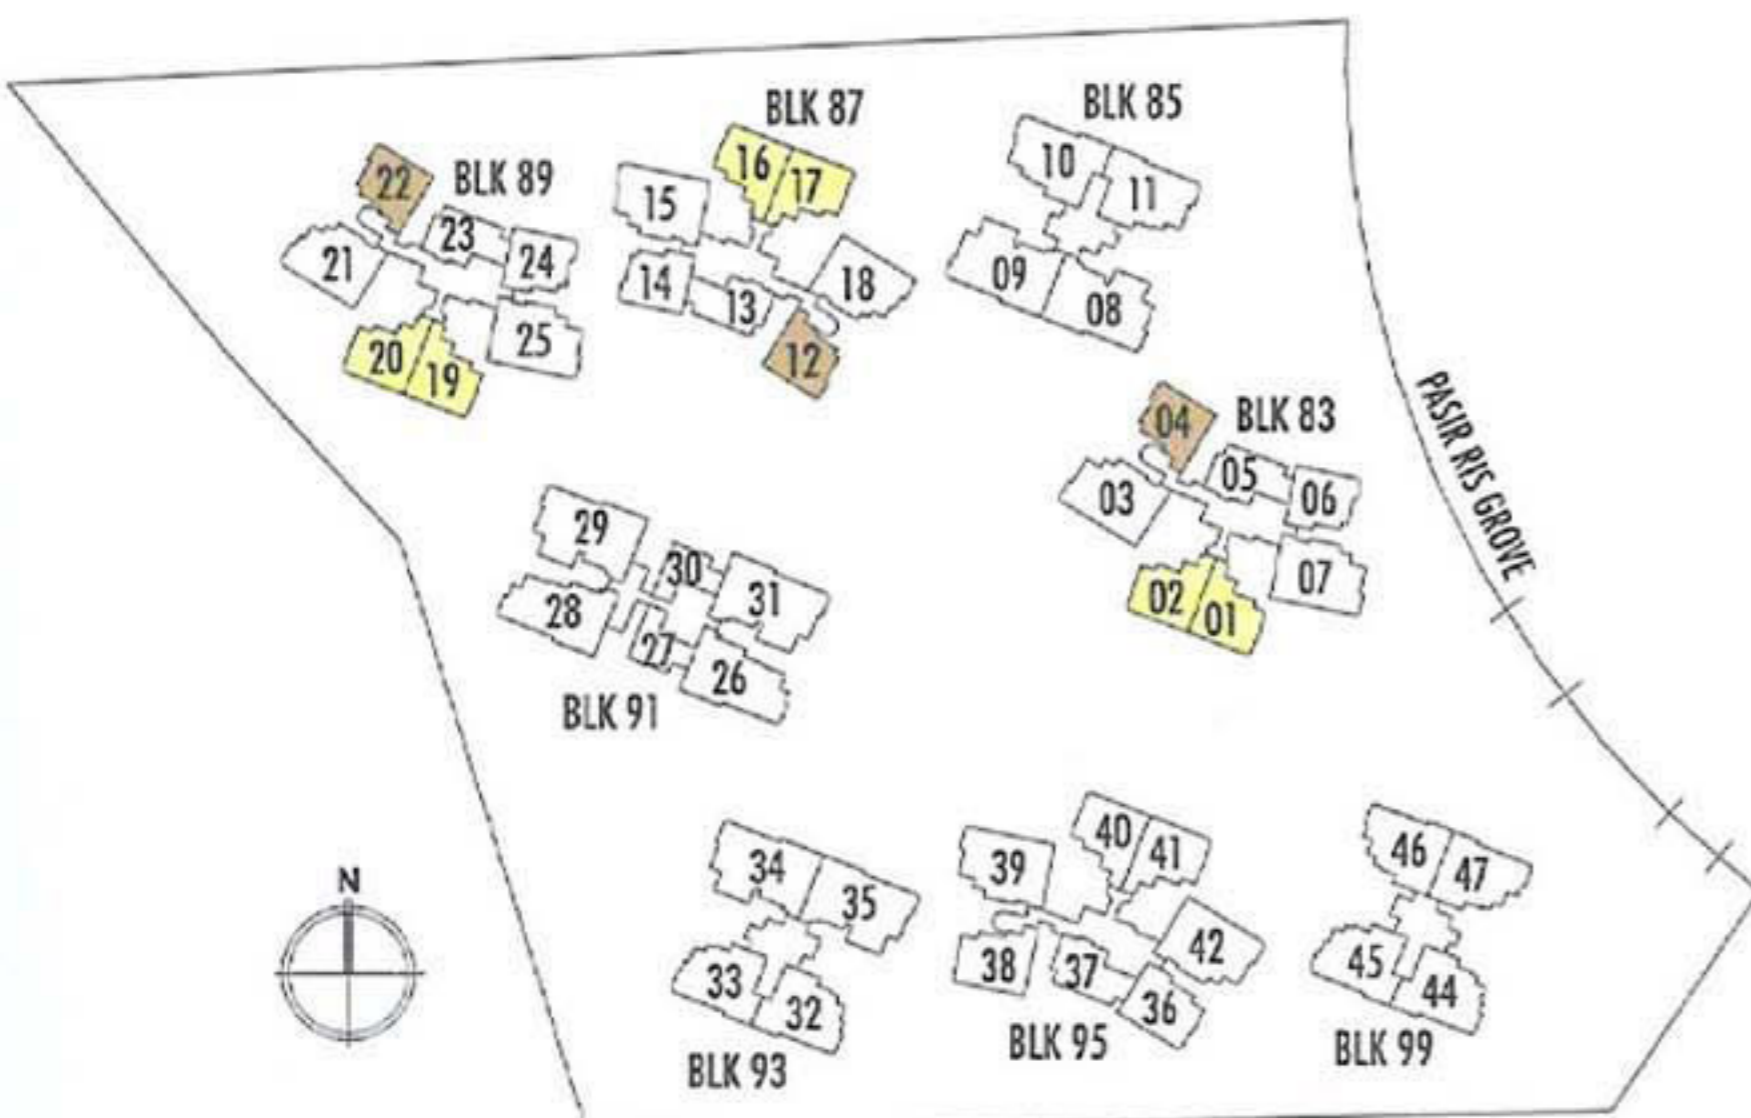

#01-16, #01-17*

BLK 89

#01-19, #01-20*

*mirror image

Service You Trust

2-BEDROOM + STUDY

TYPE B2b

81 sq m (872 sq ft)