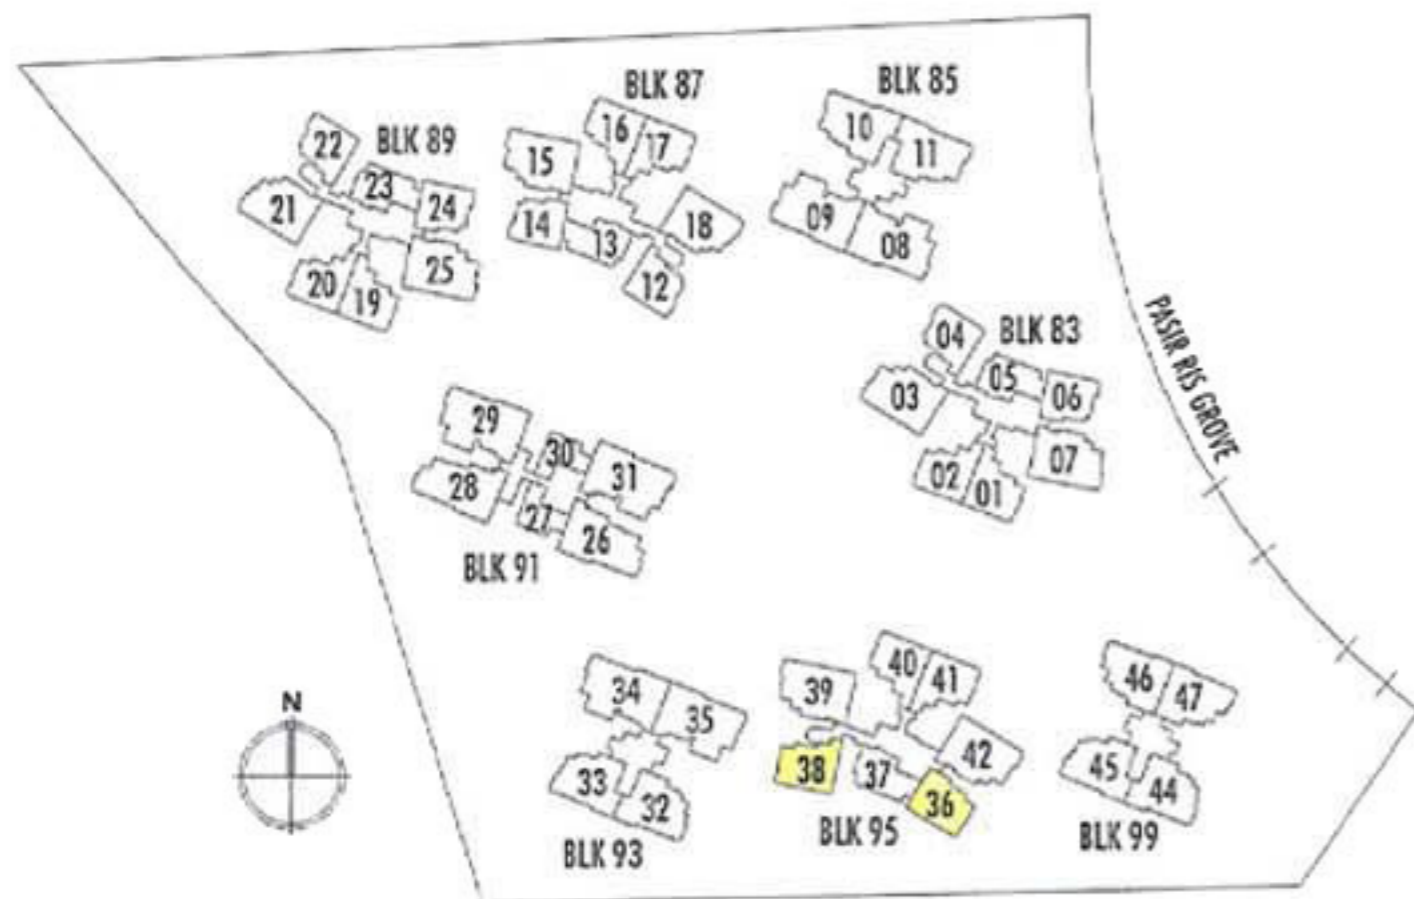

2-BEDROOM + STUDY

TYPE B2c(p)

99 sq m (1,066 sq ft)

BLK 95

#01-38