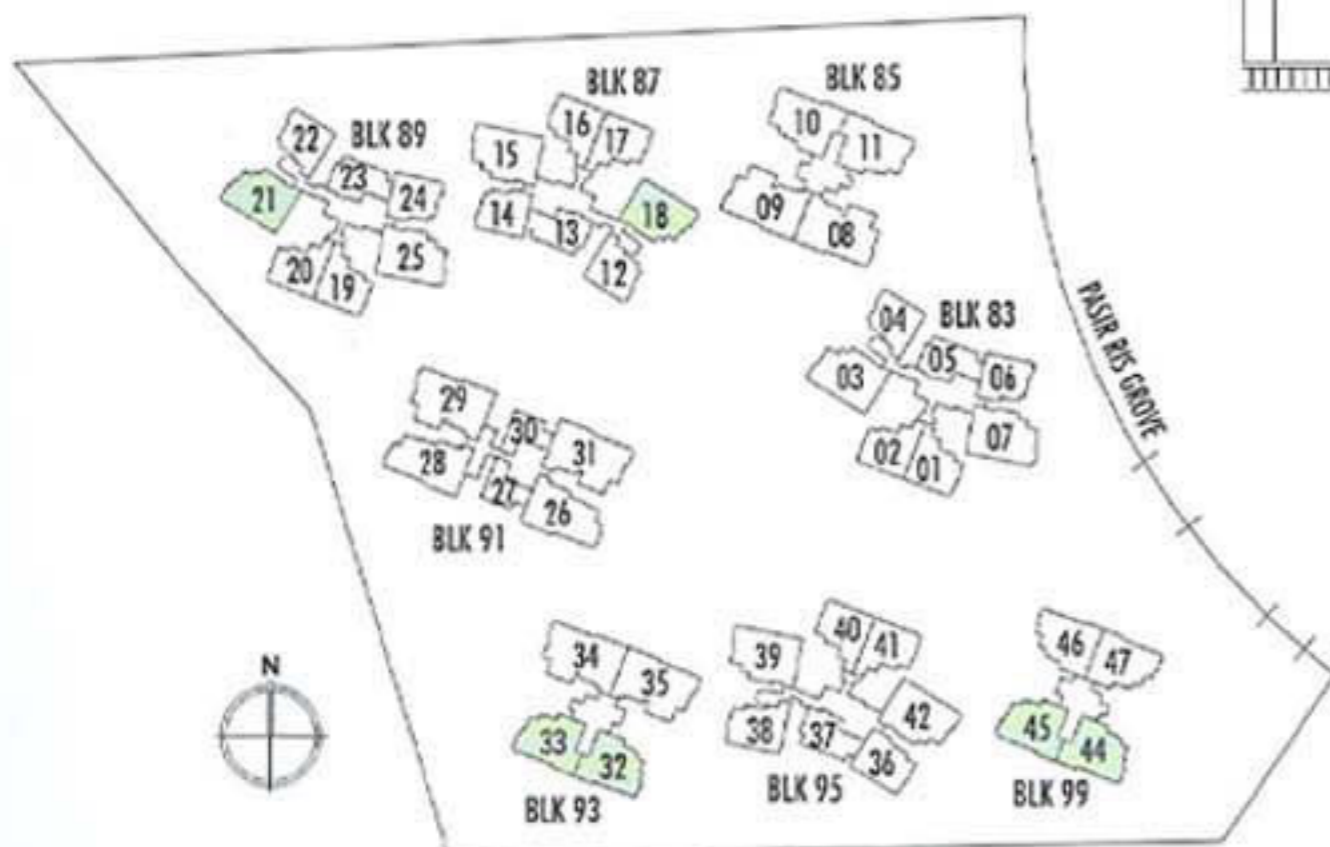

BLK 99

#01-44, #01-45*

*mirror image