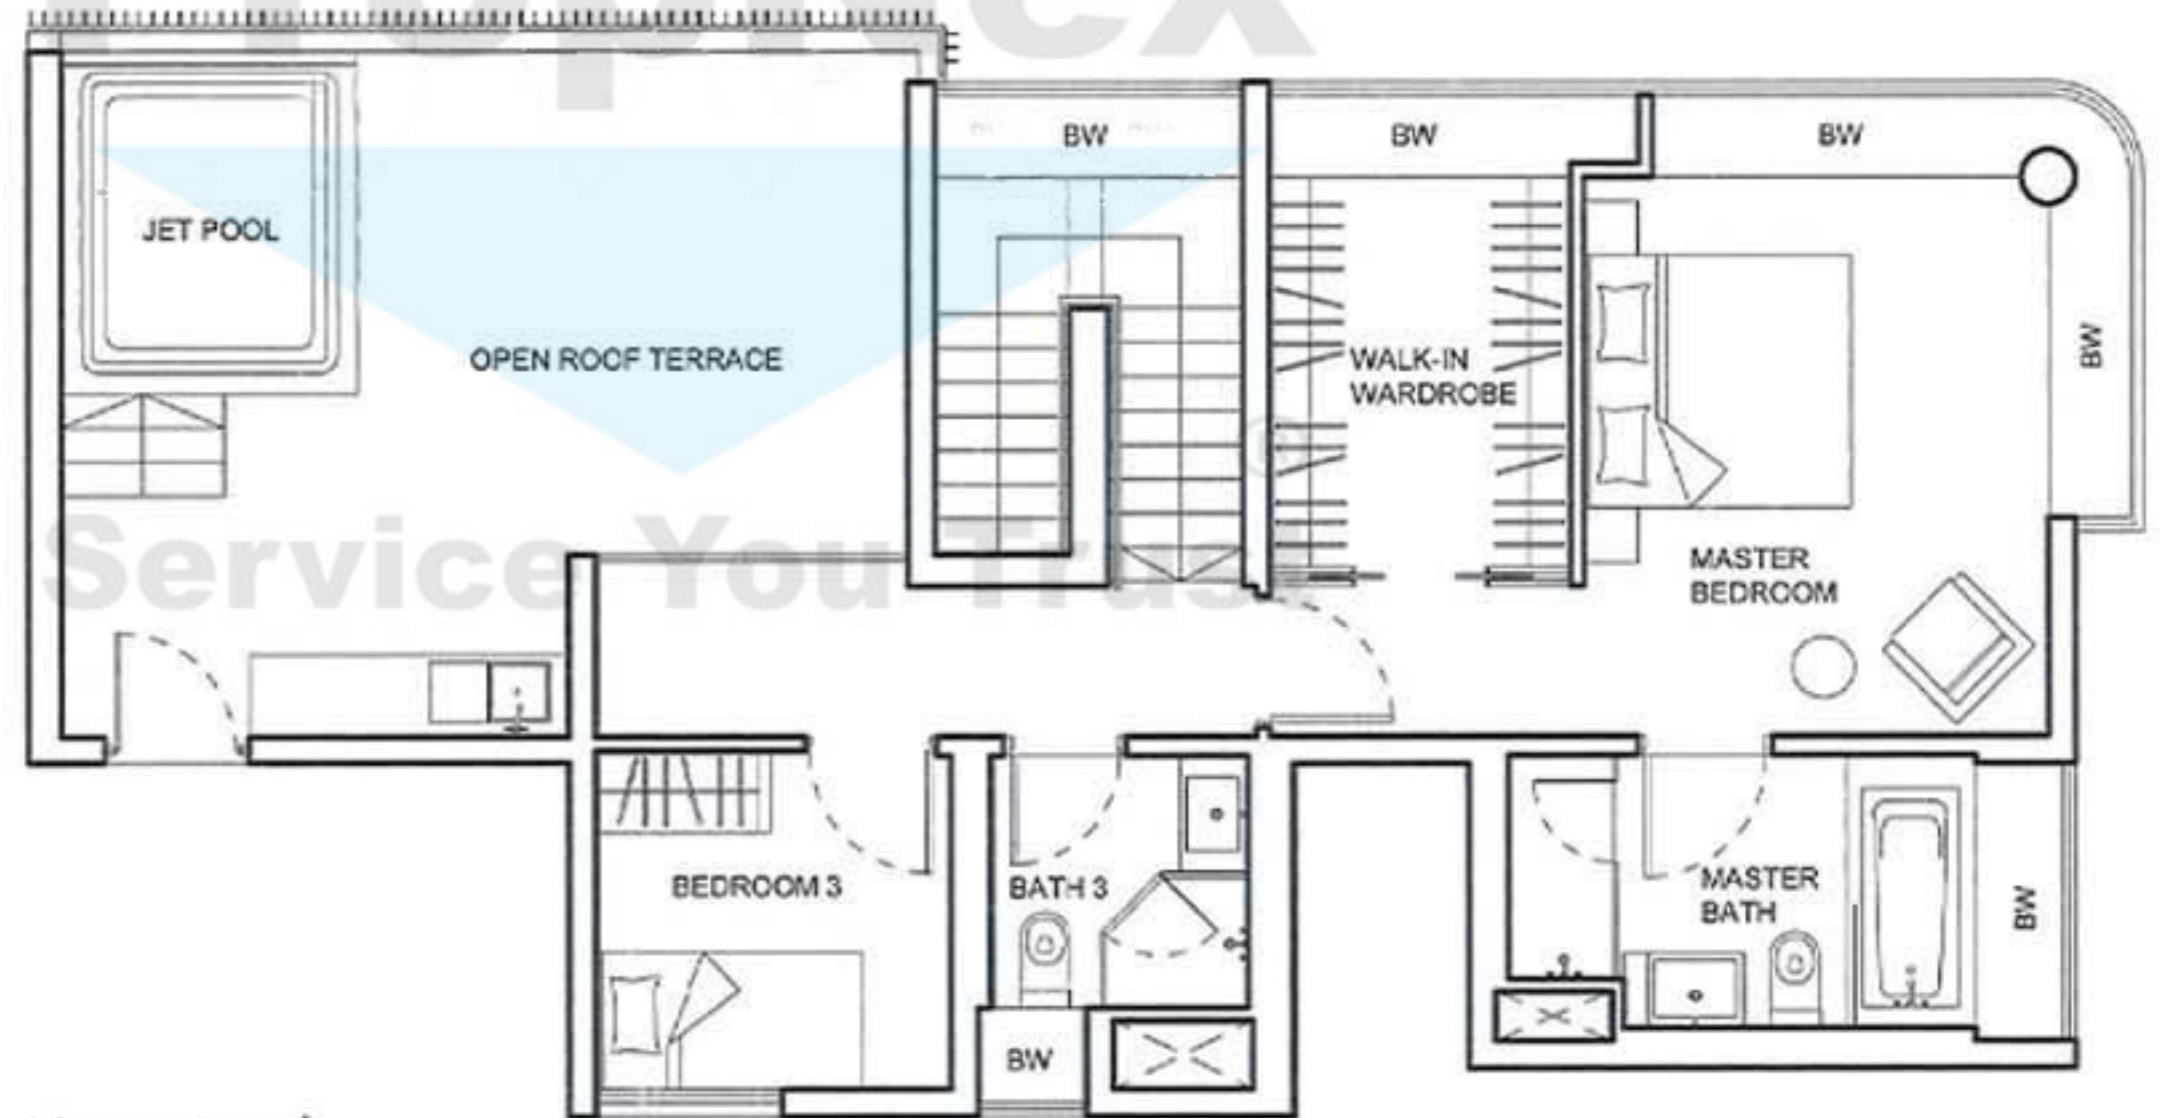

PENTHOUSE

TYPE E1

232 sq m (2,497 sq ft)

BLK 85

#14-09

Blk 93

#13-35

Lower Level