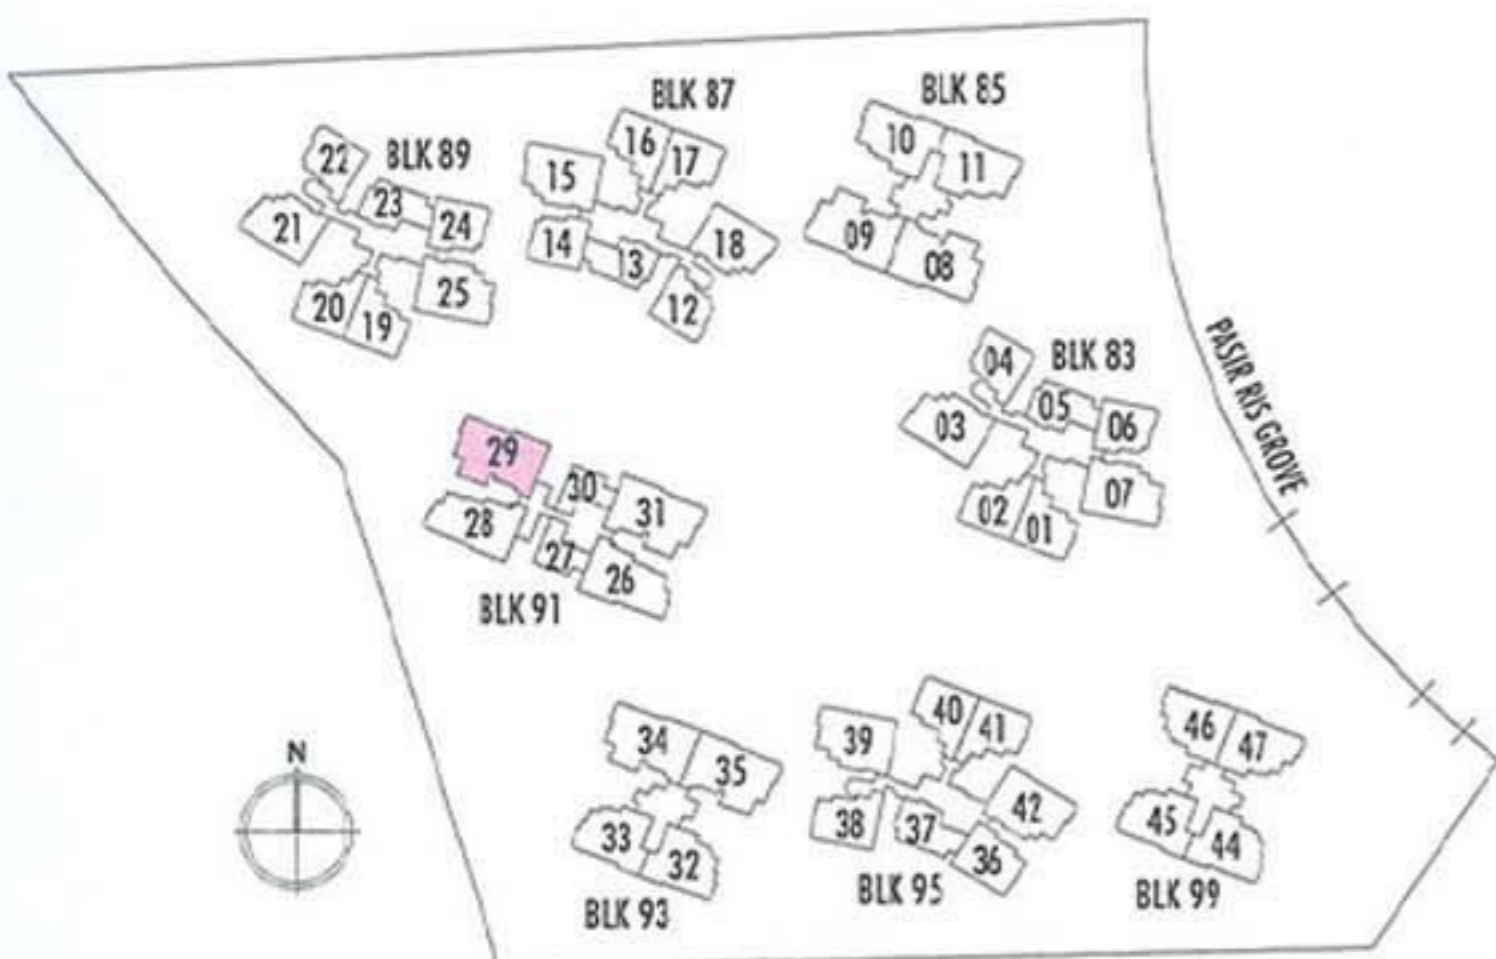

PENTHOUSE

TYPE E4

232 sq m (2,497 sq ft)

BLK 91

#13-29