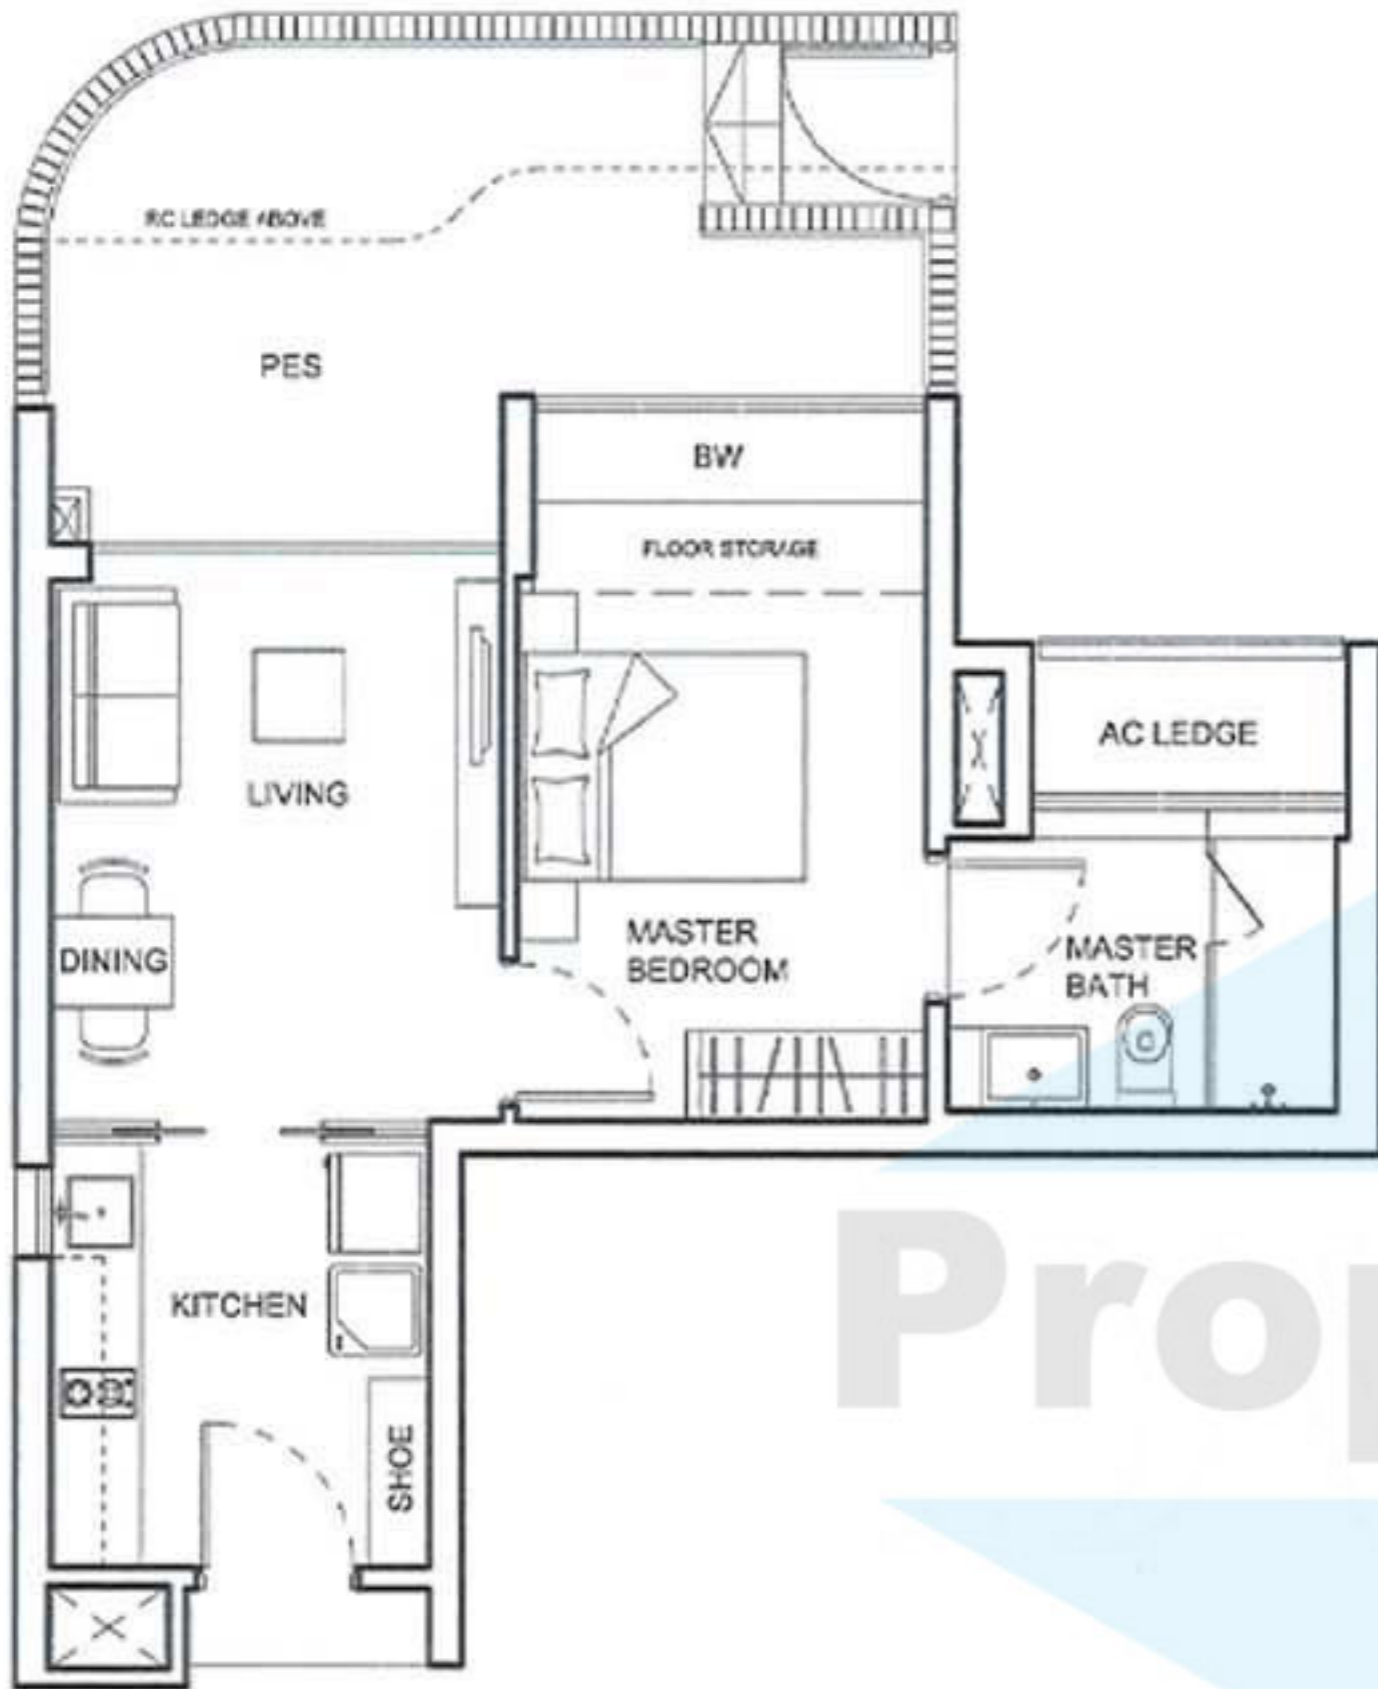

*mirror image

Service You Trust

1-BEDROOM APARTMENT

TYPE A(p)

61 sq m (657 sq ft)

BLK 91

#01-30

PropNex