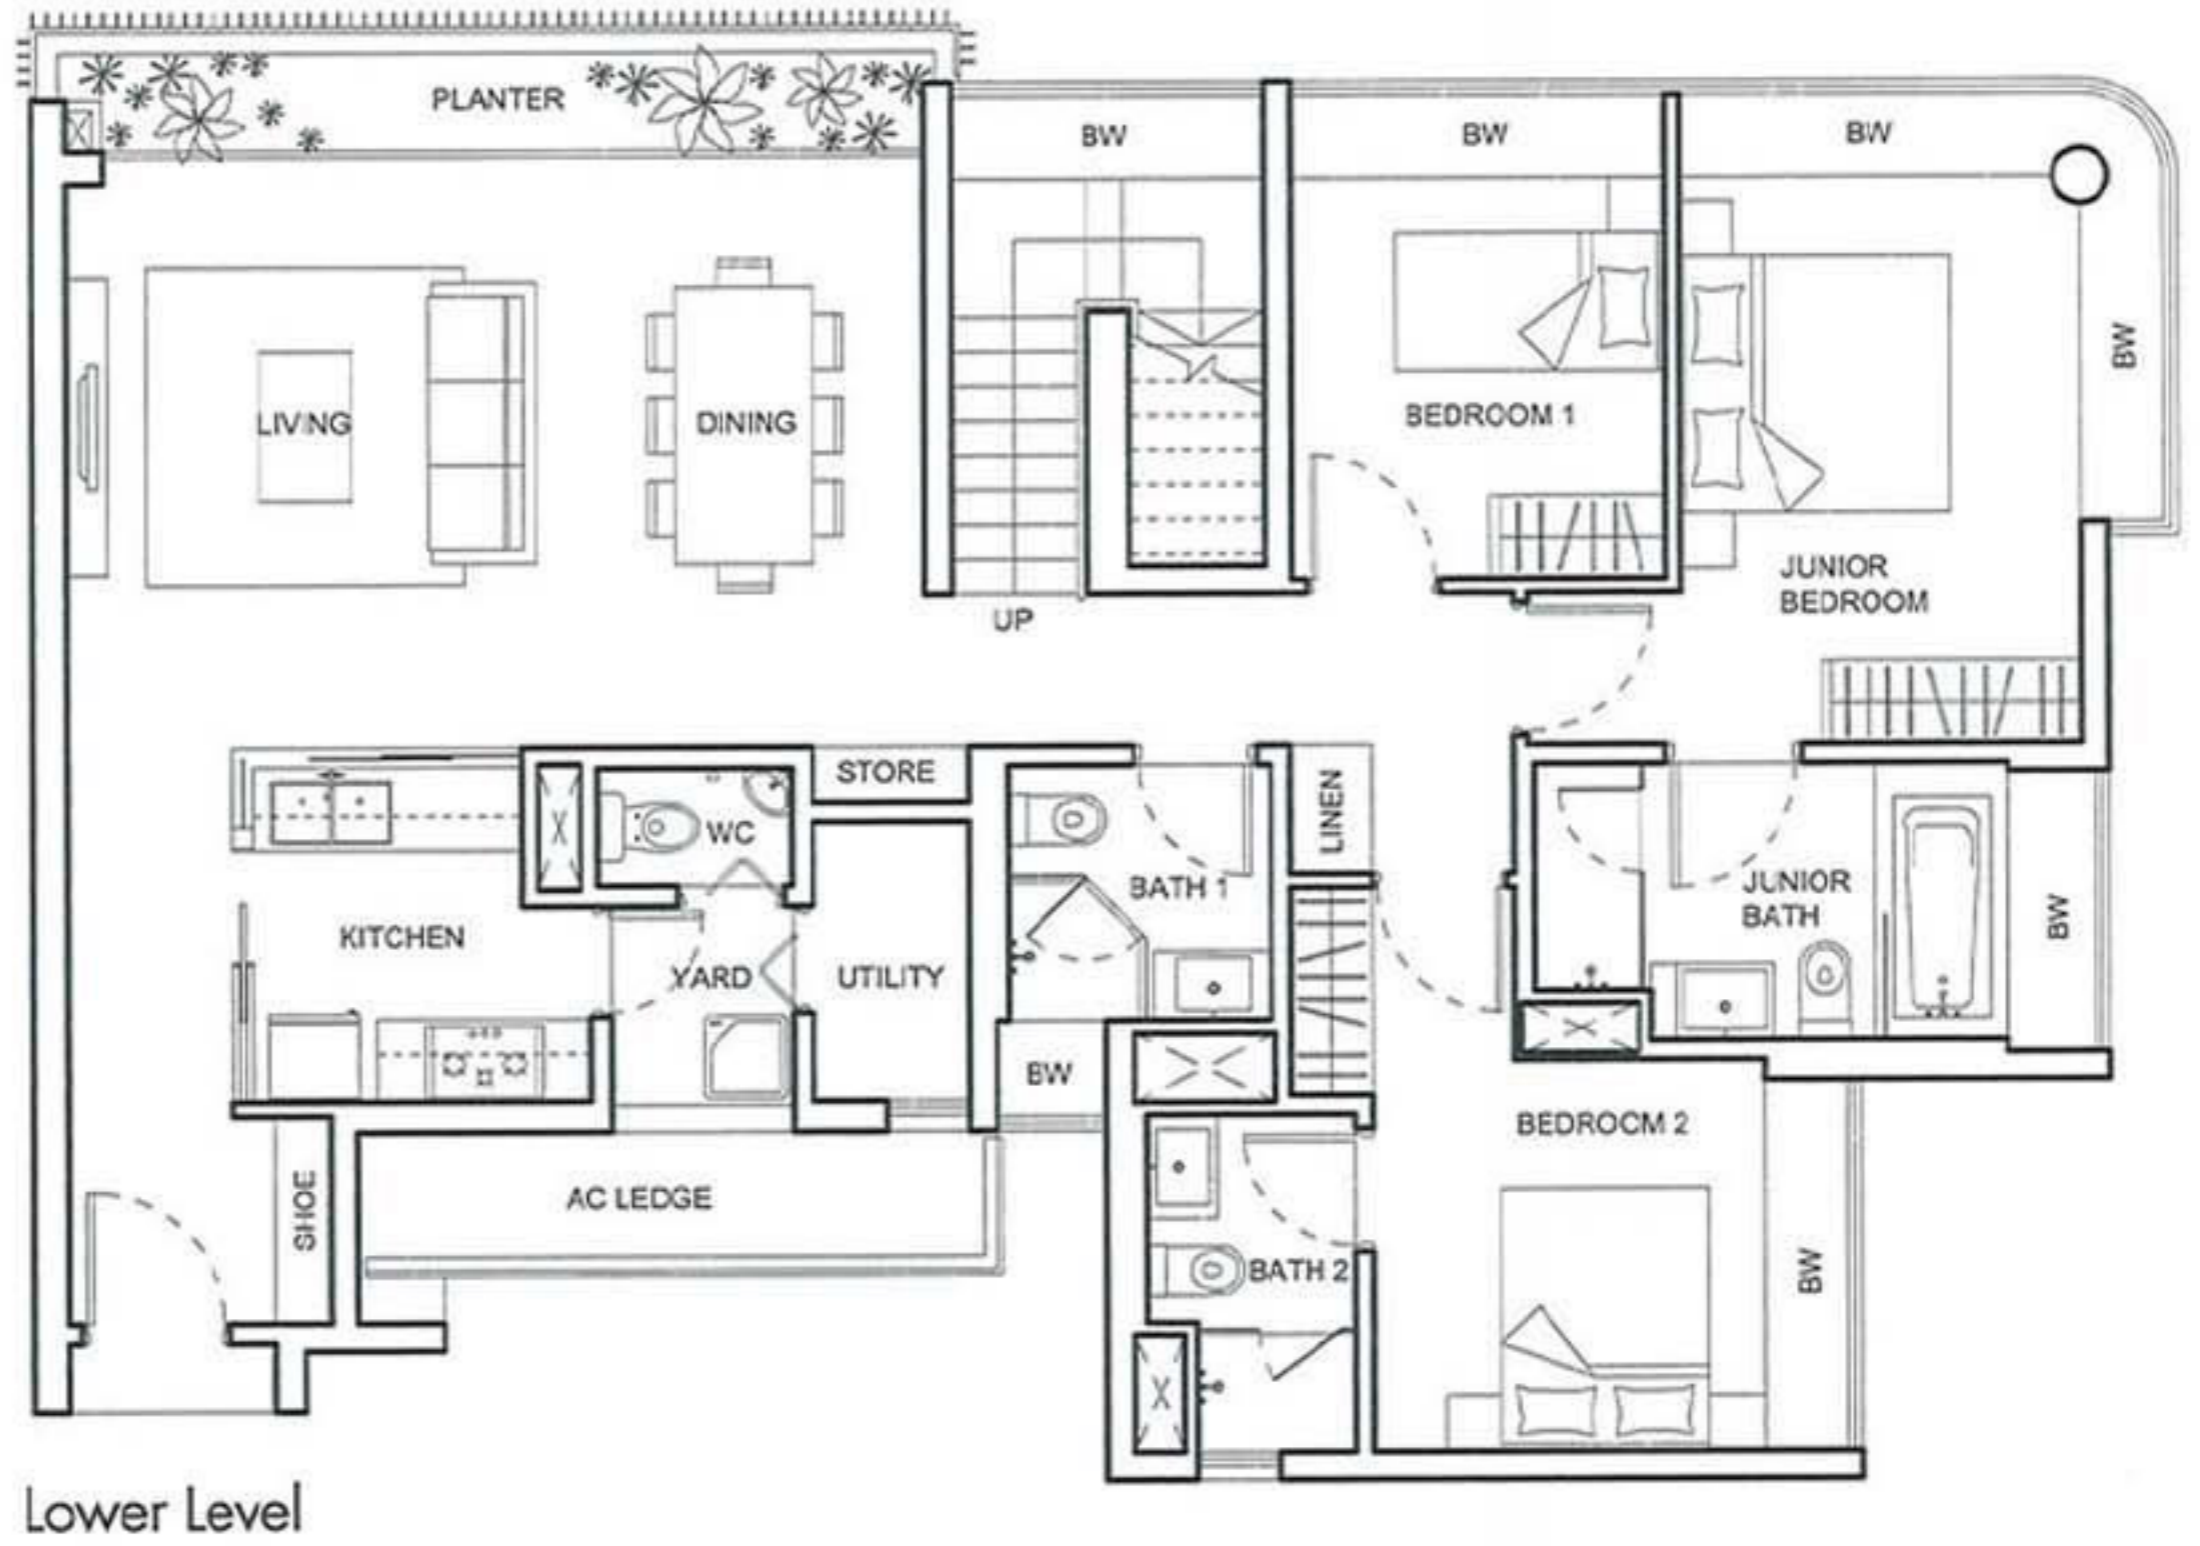

PENTHOUSE

TYPE E3

232 sq m (2,497 sq ft)

BLK 91

#13-31

Lower Level