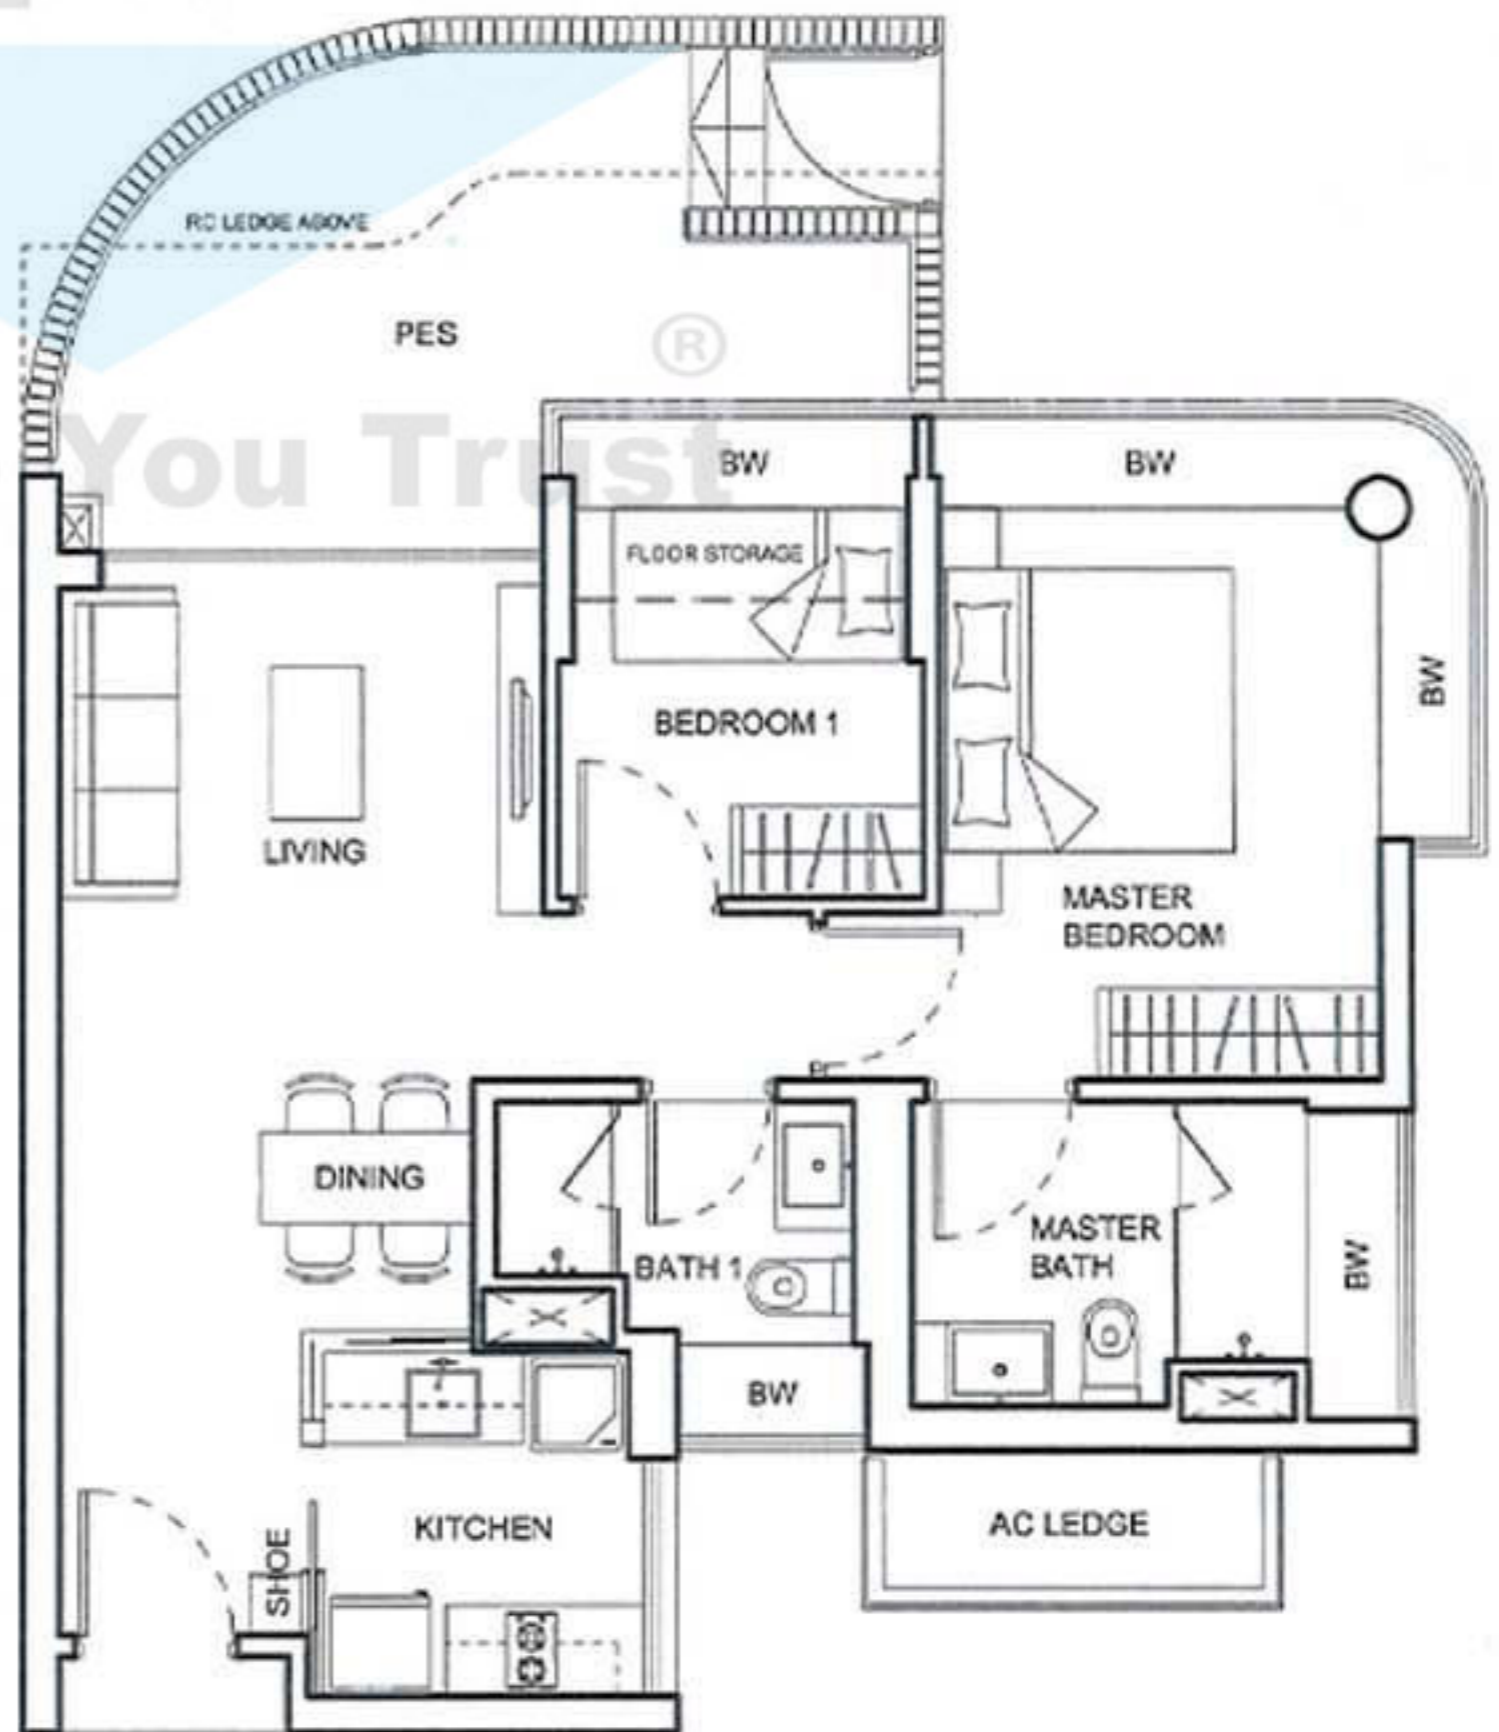

2-BEDROOM APARTMENT

TYPE B1b(p)

84 sq m (904 sq ft)

BLK 83

#01-06

BLK 87

#01-14

BLK 89

#01-24

Service You Trust

2-BEDROOM + STUDY

TYPE B2a

84 sq m (904 sq ft)

BLK 83

#02-01 to #03-01, #05-01 to #06-01,
#08-01 to #09-01, #11-01 to #12-01,
#14-01 to #15-01, #02-02* to #15-02*

BLK 87

#02-16 to #03-16, #05-16 to #06-16,
#08-16 to #09-16, #11-16 to #12-16,
#14-16 to #15-16, #02-17* to #15-17*

BLK 89

#02-19 to #03-19, #05-19 to #06-19,
#08-19 to #09-19, #11-19 to #12-19,
#14-19 to #15-19, #02-20* to #15-20*