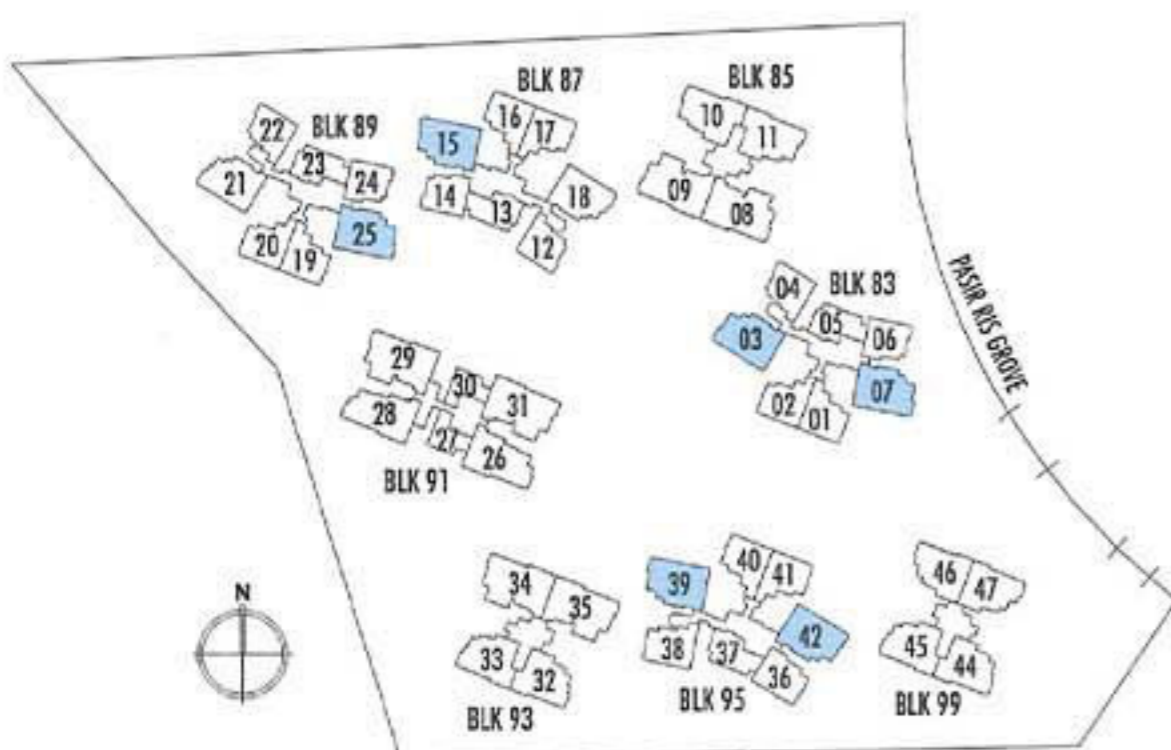

BLK 95

#01-39*, #01-42

*mirror image