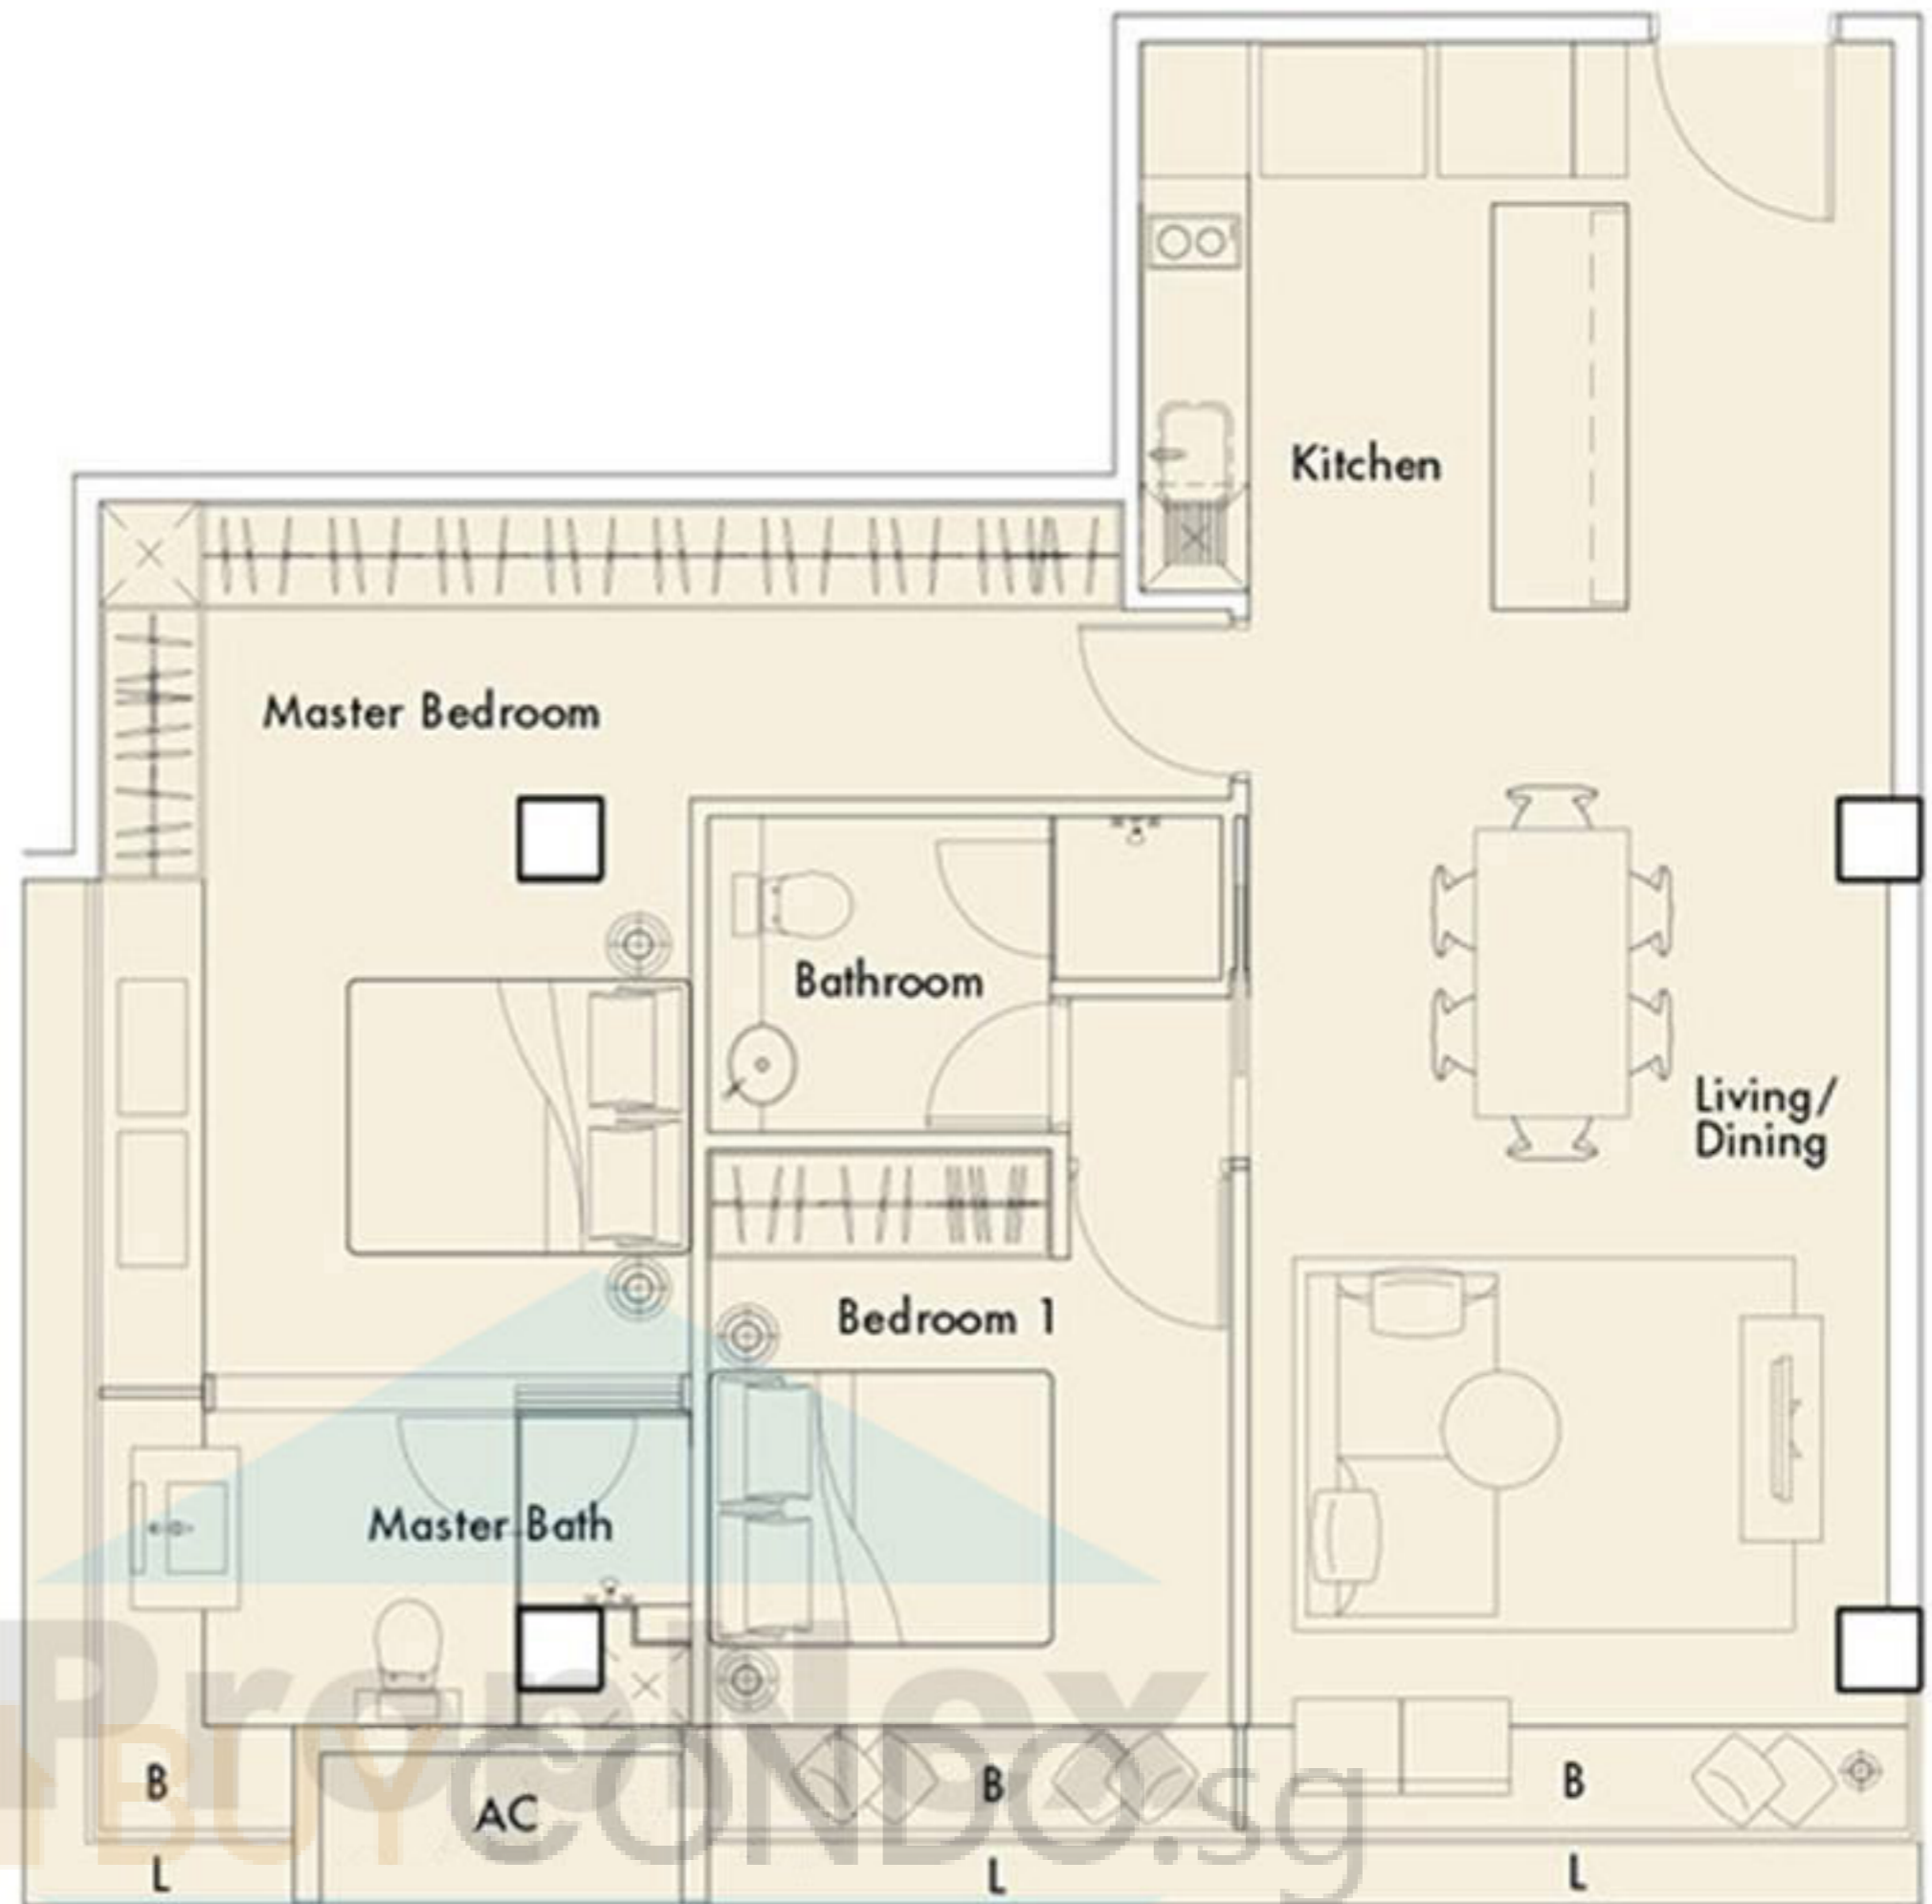

units

Type B4 - 2

06 - 06

937 sq ft / 87.1 sq m

- AC - Aircon Ledge
- B - Bay Window 500ht
- L - External Ledge
- P - Planter
- PES - Private Enclosed Space

B4-2