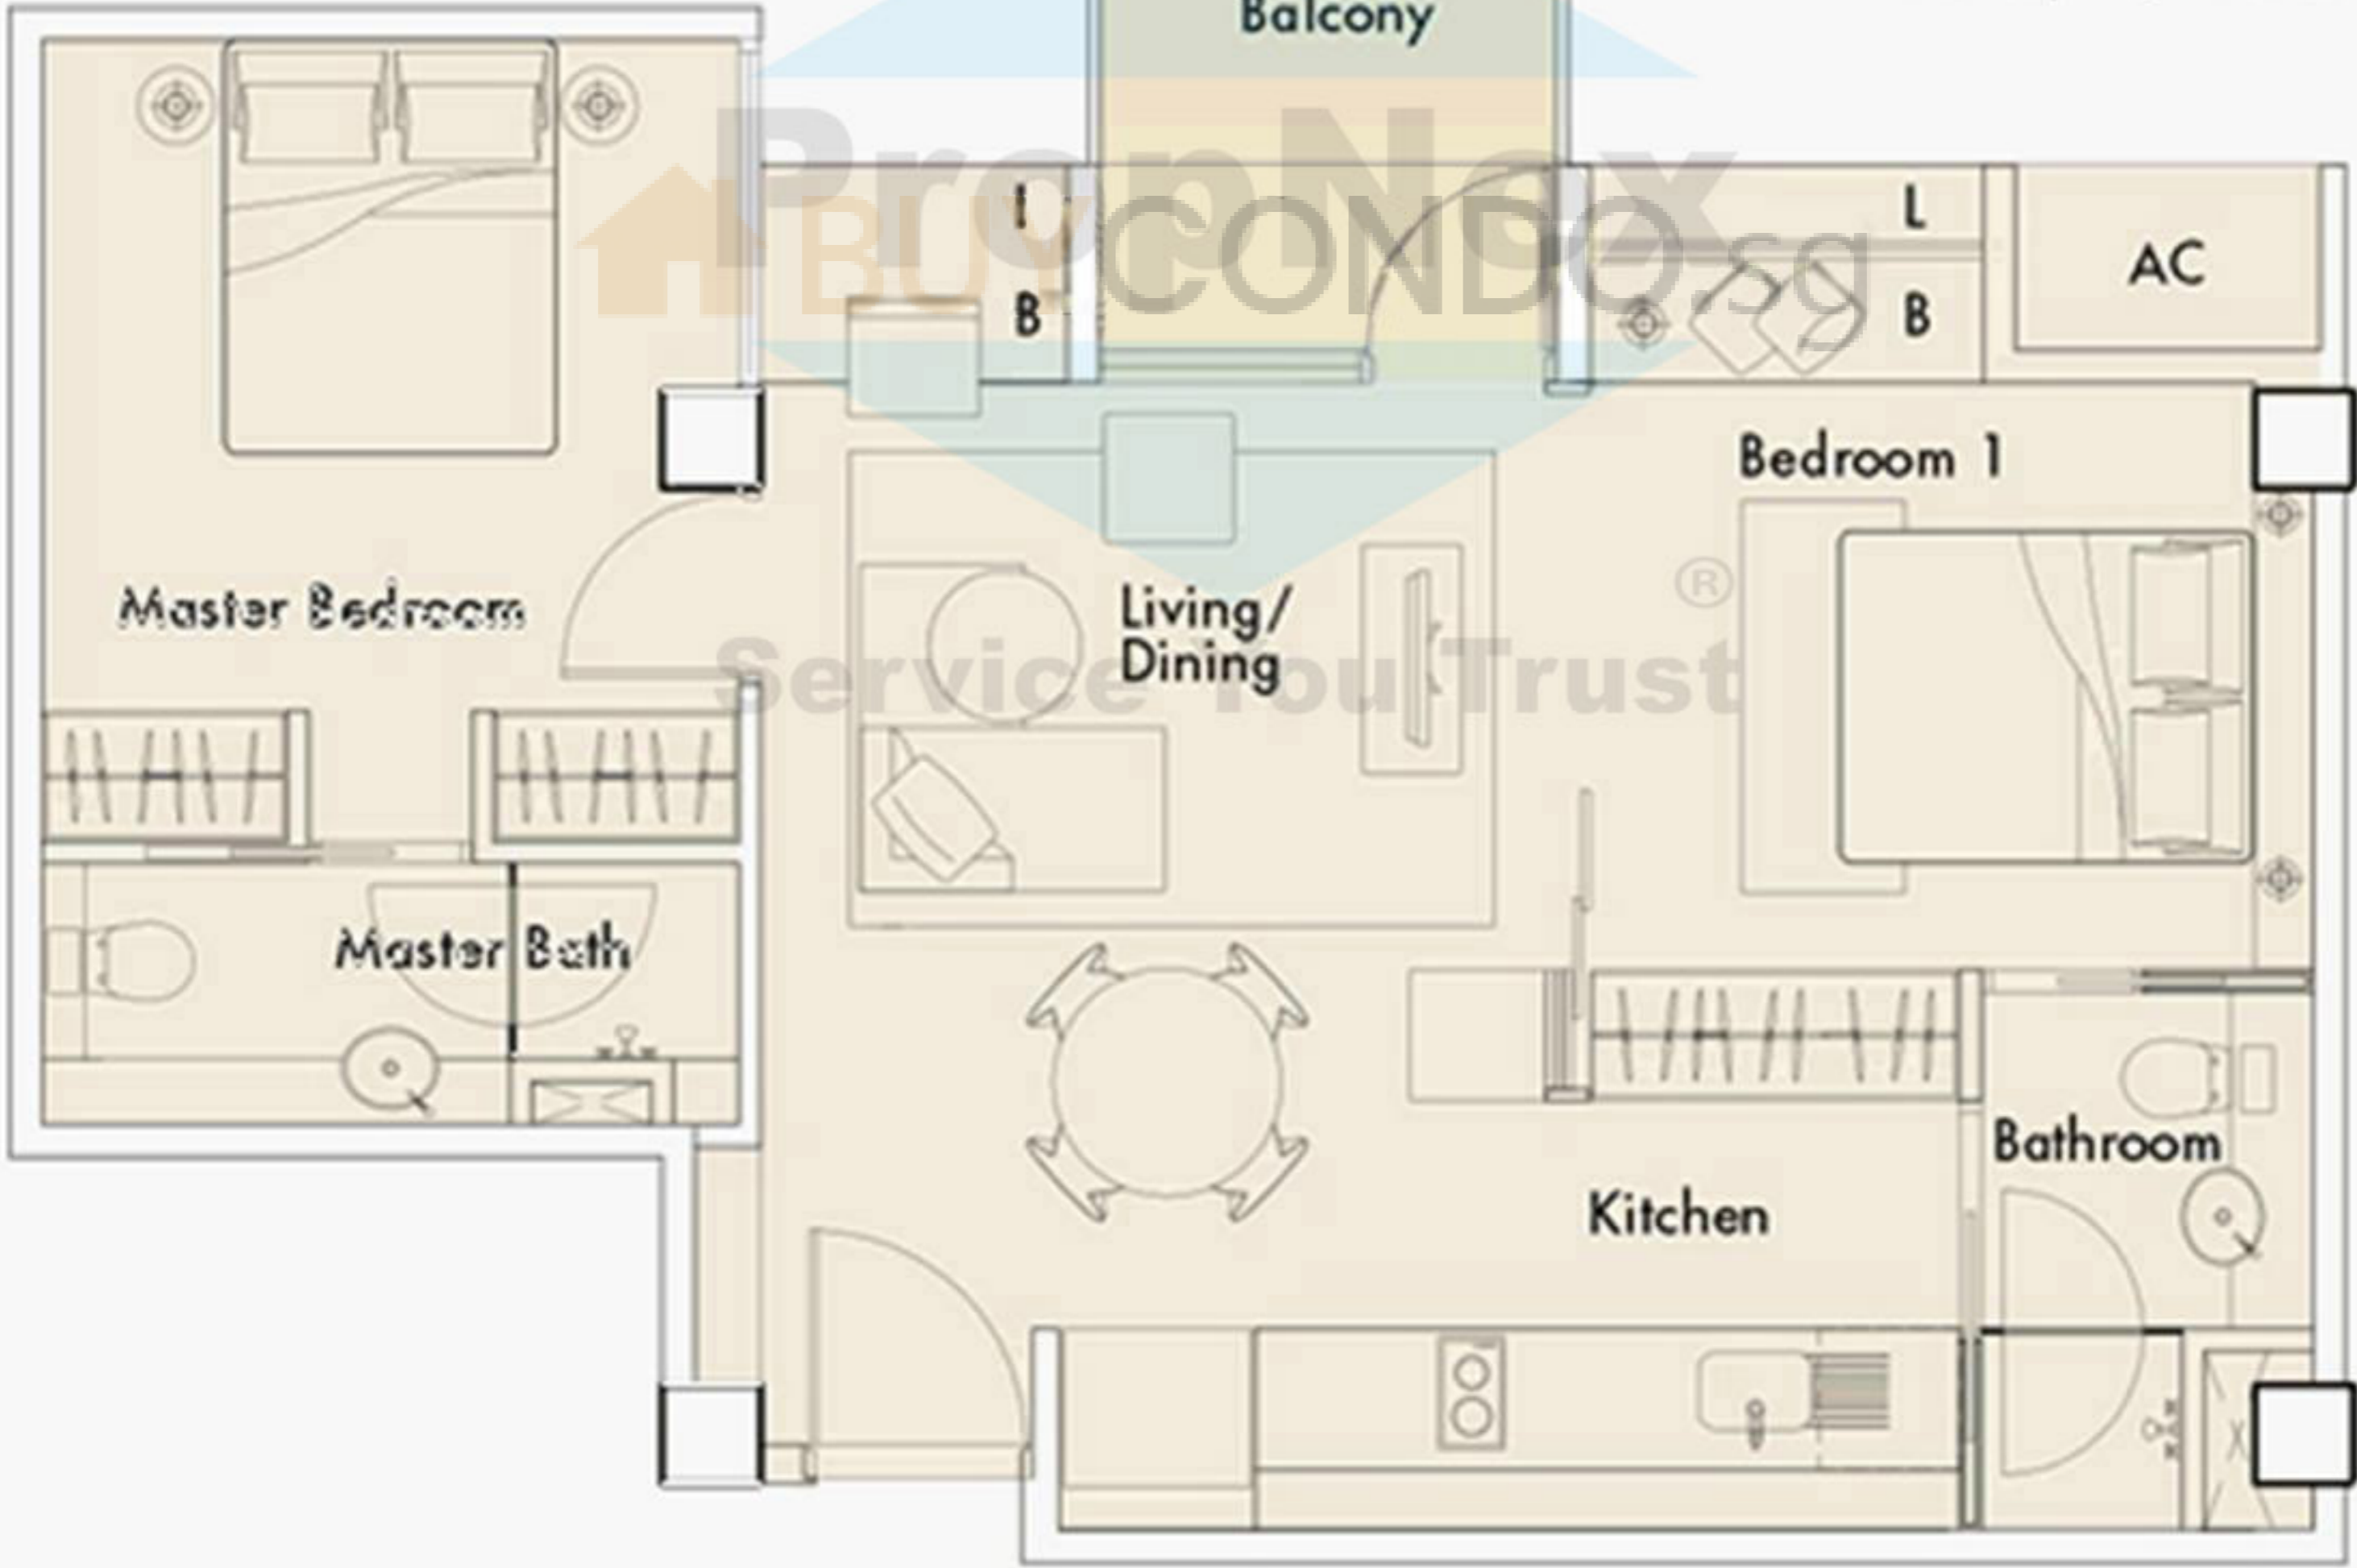

Type B3 - 1
08 - 08

782 sq ft / 72.7 sq m

Service You Trust

- AC - Aircon Ledge
- B - Bay Window 500ht
- L - External Ledge
- P - Planter
- PES - Private Enclosed Space

nomu

two-bedroom units B3

units

Type B3 - 2
10 - 08
780 sq ft / 72.5 sq m