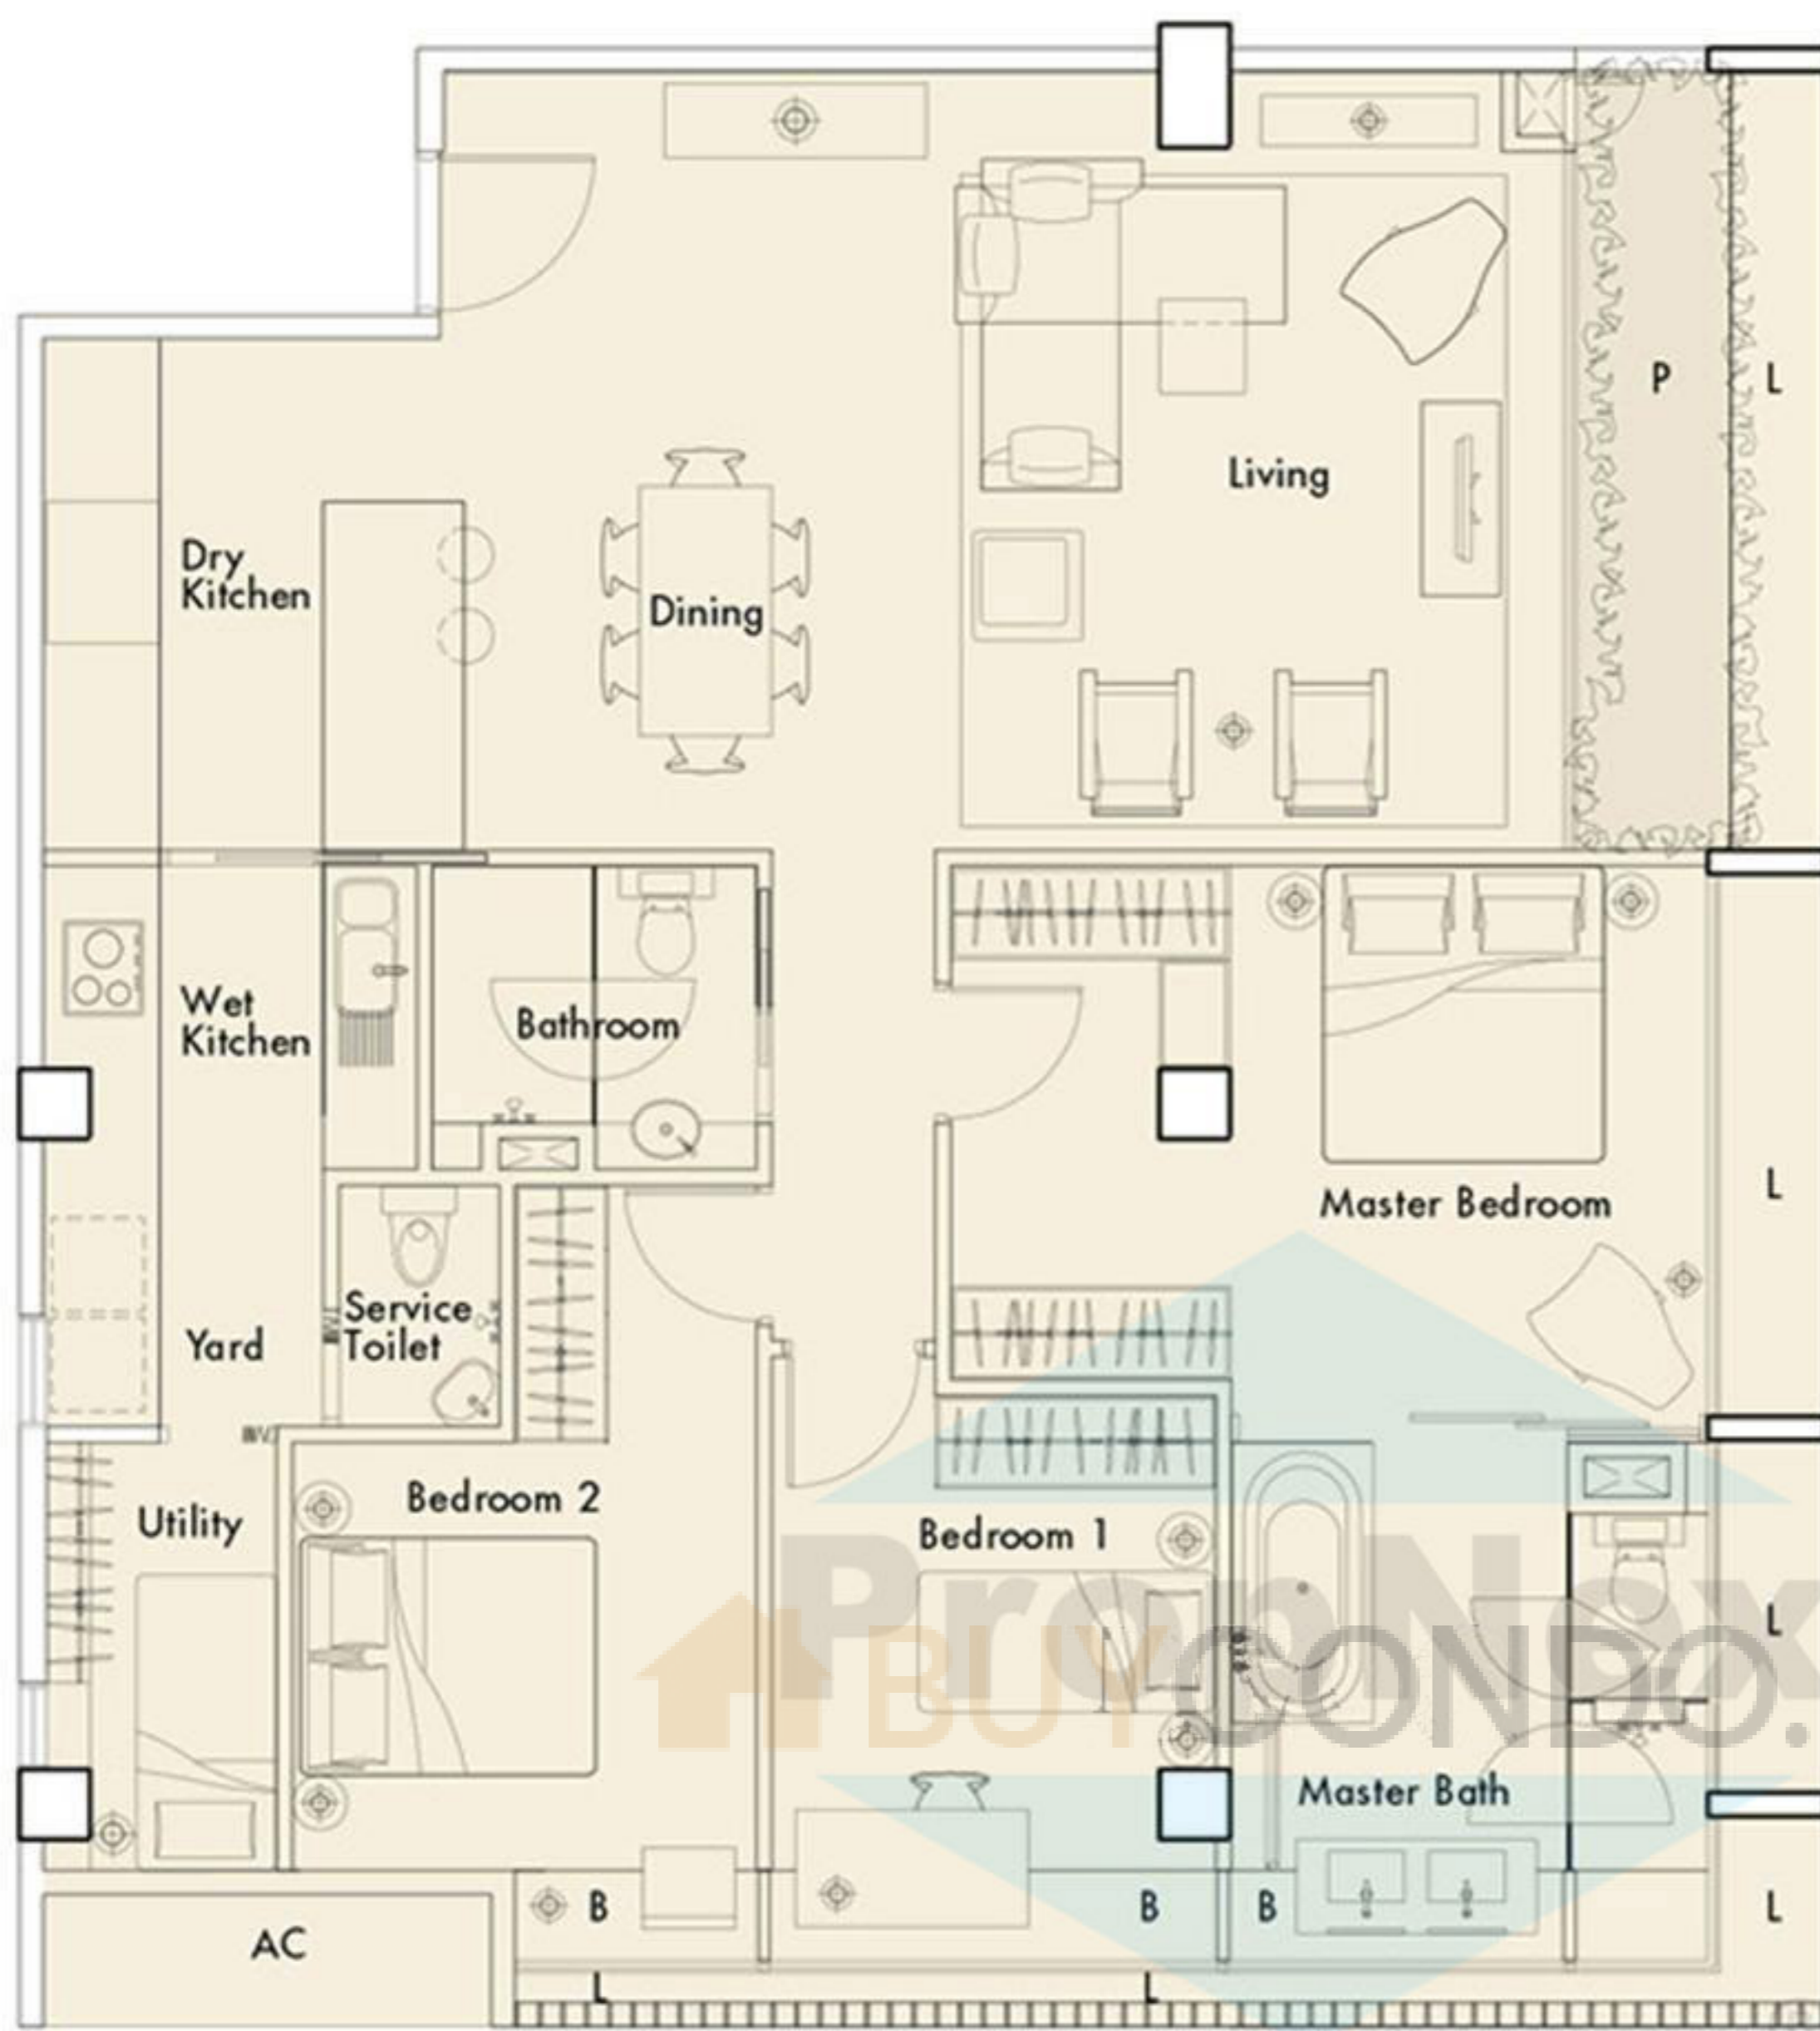

1,392 sq ft / 129.4 sq m

- AC - Aircon Ledge
- B - Bay Window 500ht
- L - External Ledge
- P - Planter
- PES - Private Enclosed Space

nomu

three-bedroom units D1/D2

*screening may be required

units

Type D2
 06 - 03
 07 - 03
 08 - 03*
 09 - 03*
 10 - 03*
 1,392 sq ft / 129.4 sq m