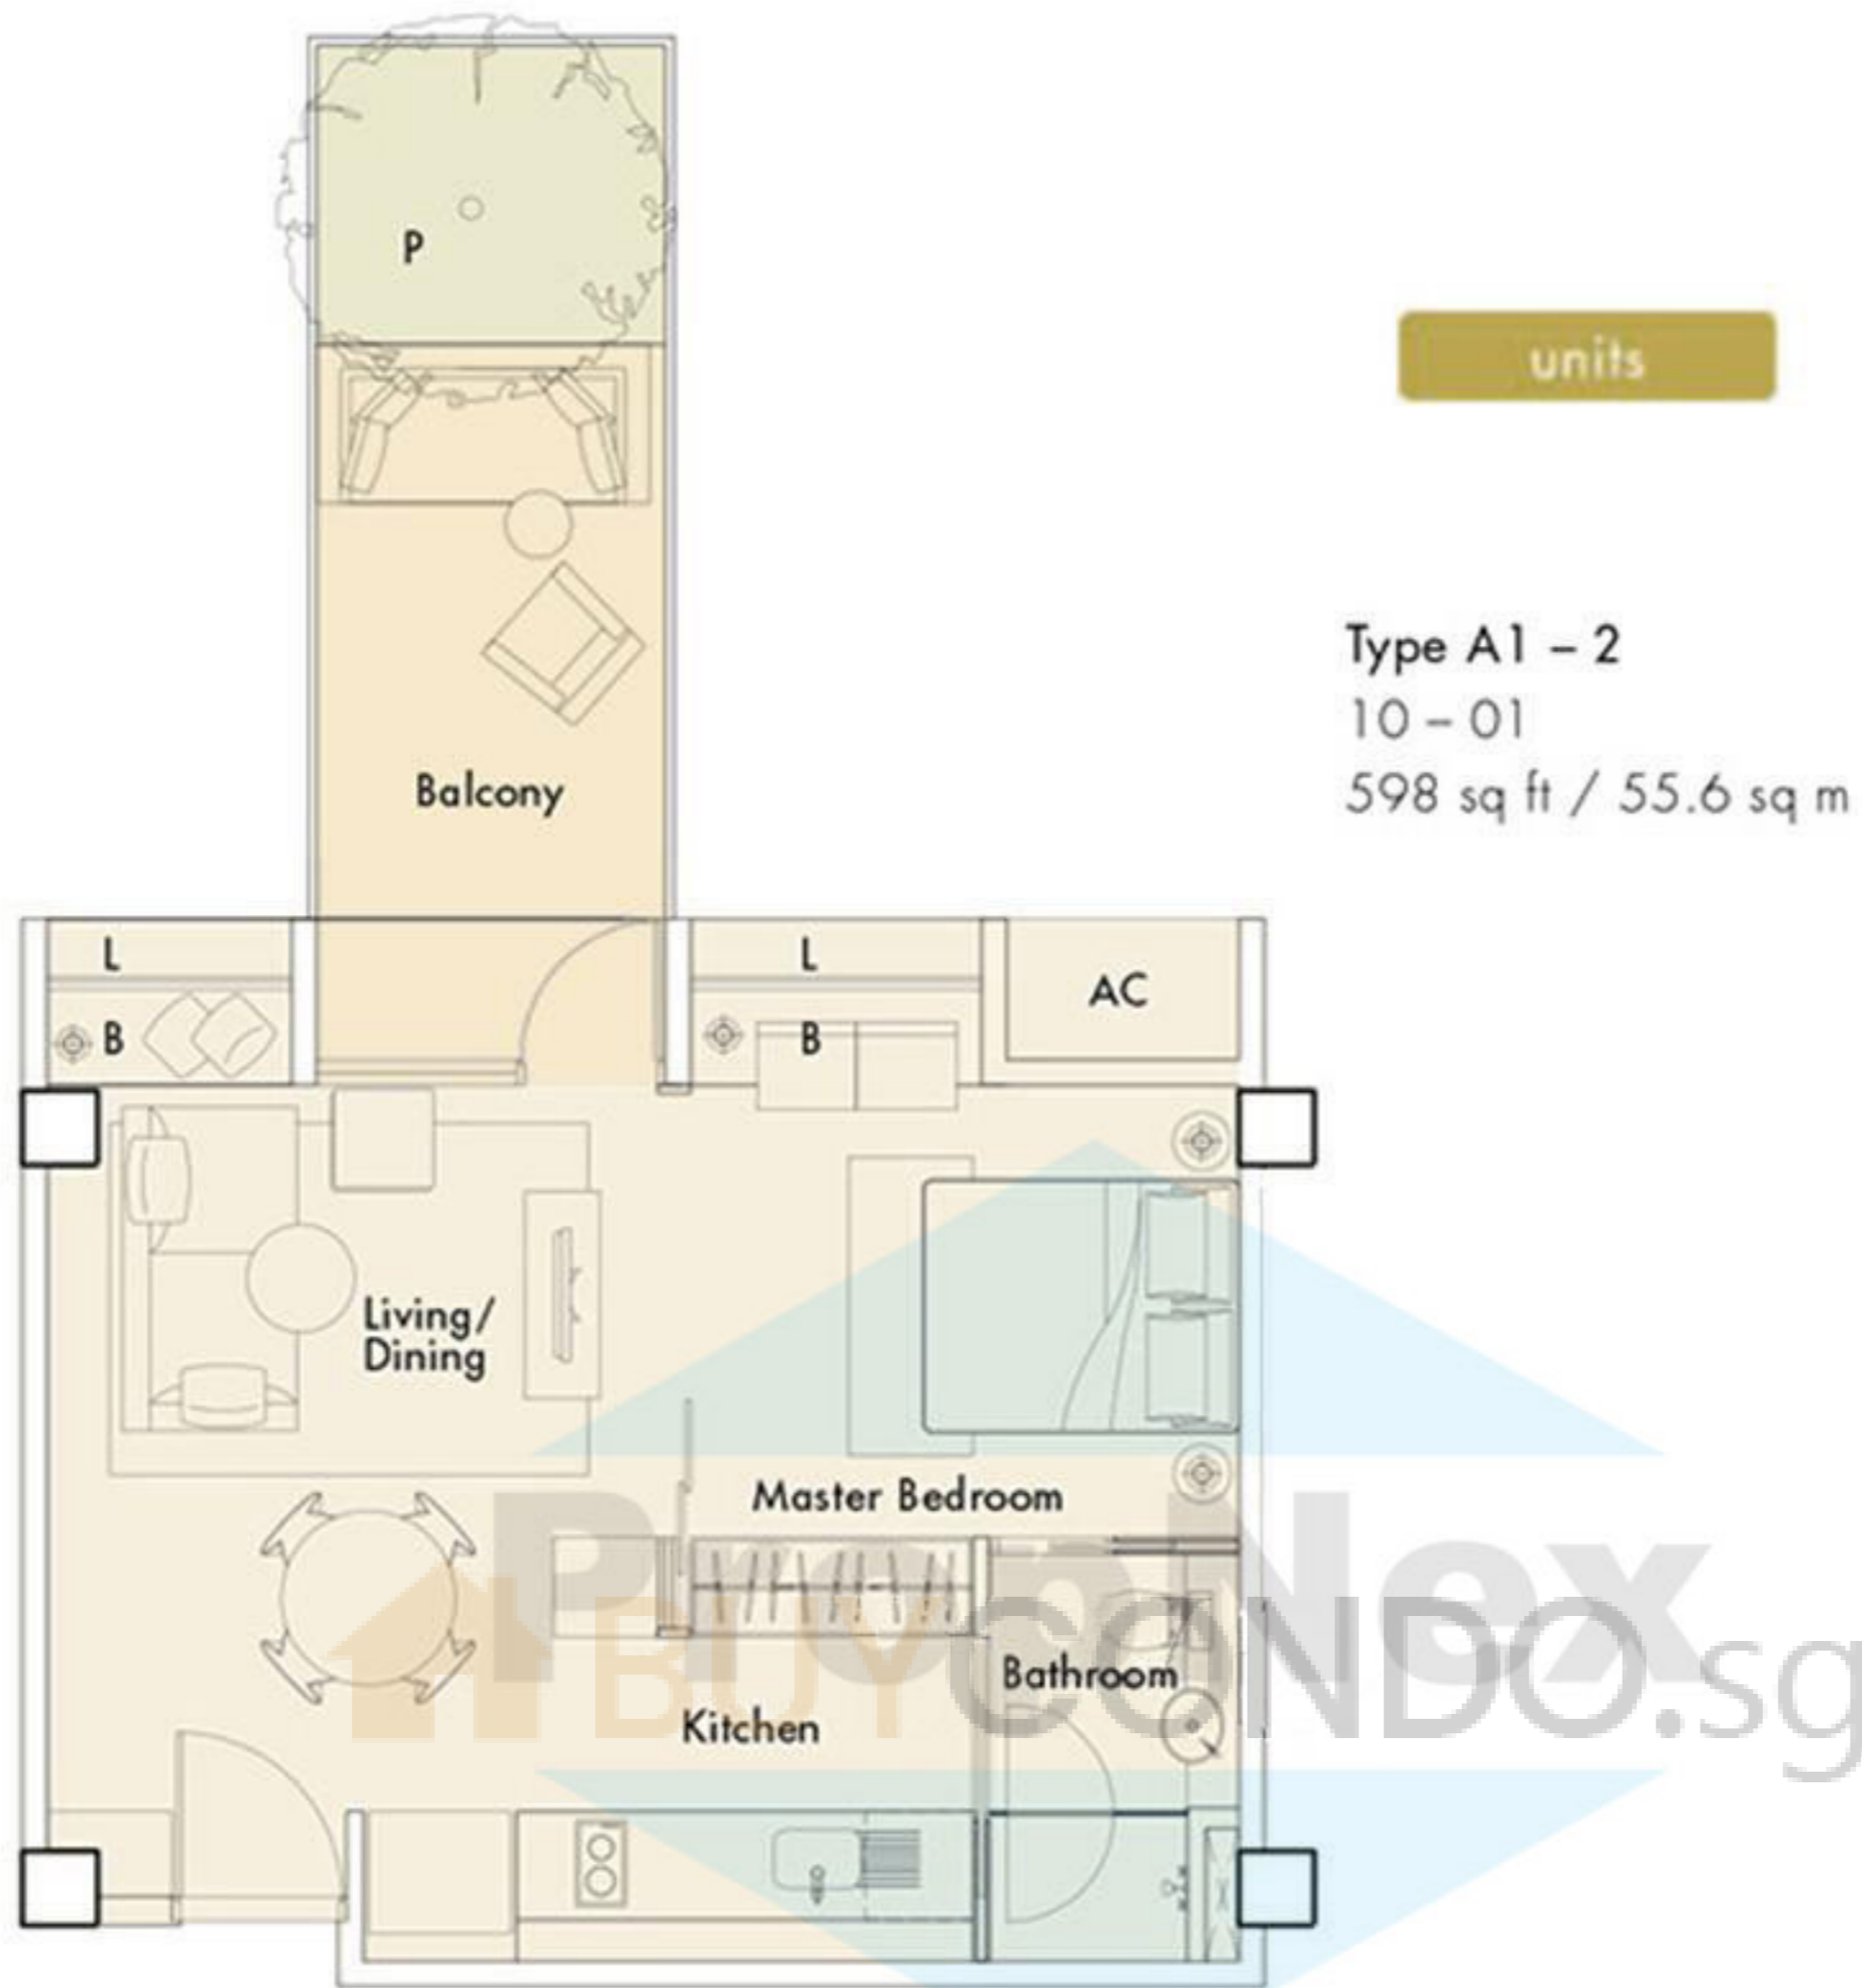

465 sq ft / 43.2 sq m

PropNex
BUY CONDO.sg

Service You Trust

- AC - Aircon Ledge
- B - Bay Window 500ht
- L - External Ledge
- P - Planter
- PES - Private Enclosed Space

0 1 5m

nomu

one-bedroom units A1

units

Type A1 - 2
 10 - 01
 598 sq ft / 55.6 sq m

- AC - Aircon Ledge
- B - Bay Window 500ht
- L - External Ledge
- P - Planter
- PES - Private Enclosed Space

Service You Trust

nomu

one-bedroom units A1

units

Type A2