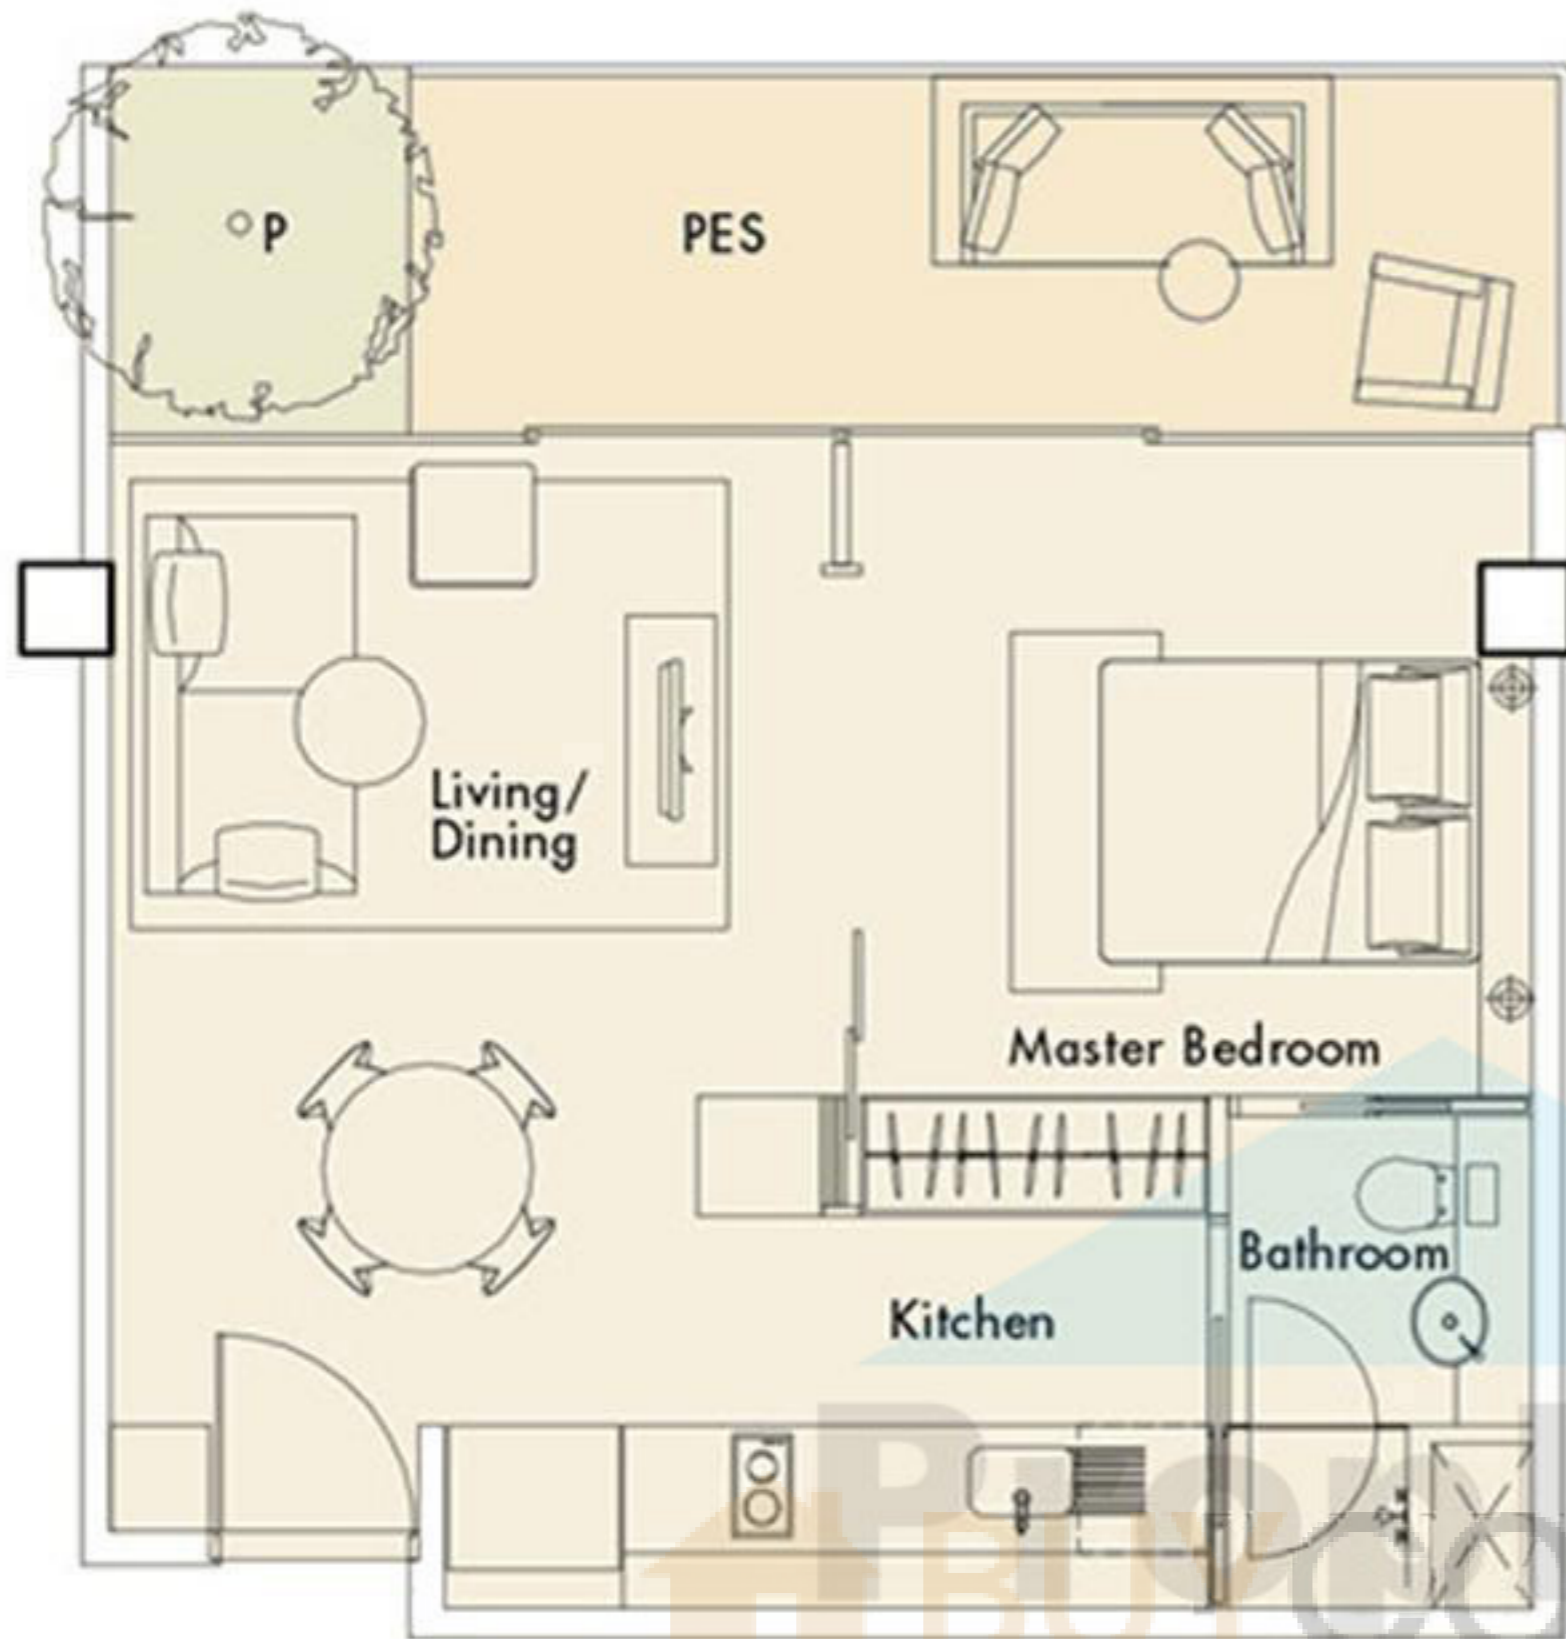

units

Type A6 - P

05 - 06

701 sq ft / 65.2 sq m

Service You Trust

- AC - Aircon Ledge
- B - Bay Window 500ht
- L - External Ledge
- P - Planter
- PES - Private Enclosed Space

nomu

one-bedroom units A5/A6

units

Type A3 – P
05 – 08
600 sq ft / 55.8 sq m

- AC – Aircon Ledge
- B – Bay Window 500ht
- L – External Ledge
- P – Planter
- PES – Private Enclosed Space

Service You Trust

nomu

one-bedroom unit A3/A4

units