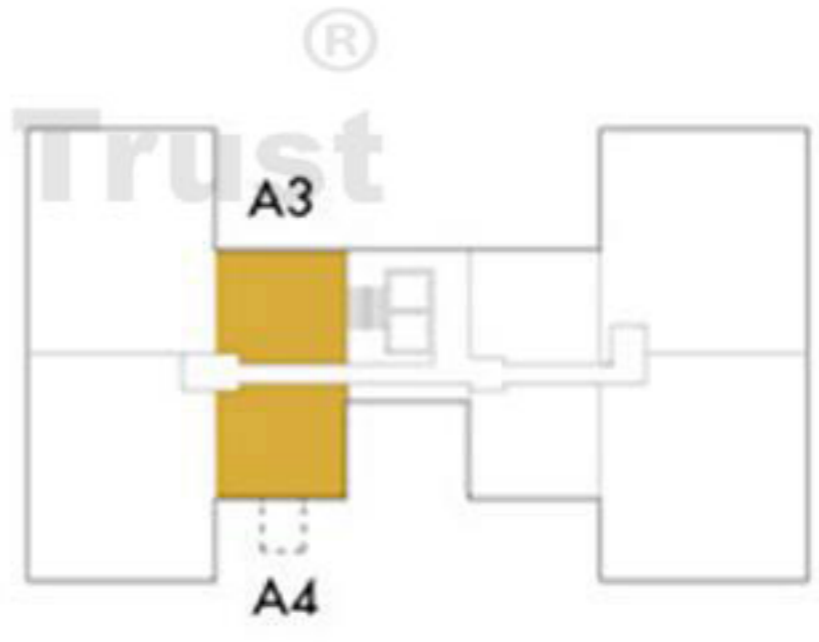

*screening may be required

units

Type A4 - 1
06 - 05

546 sq ft / 50.8 sq m

PropBUYCONDO.sg

Service You Trust

- AC - Aircon Ledge
- B - Bay Window 500ht
- L - External Ledge
- P - Planter
- PES - Private Enclosed Space