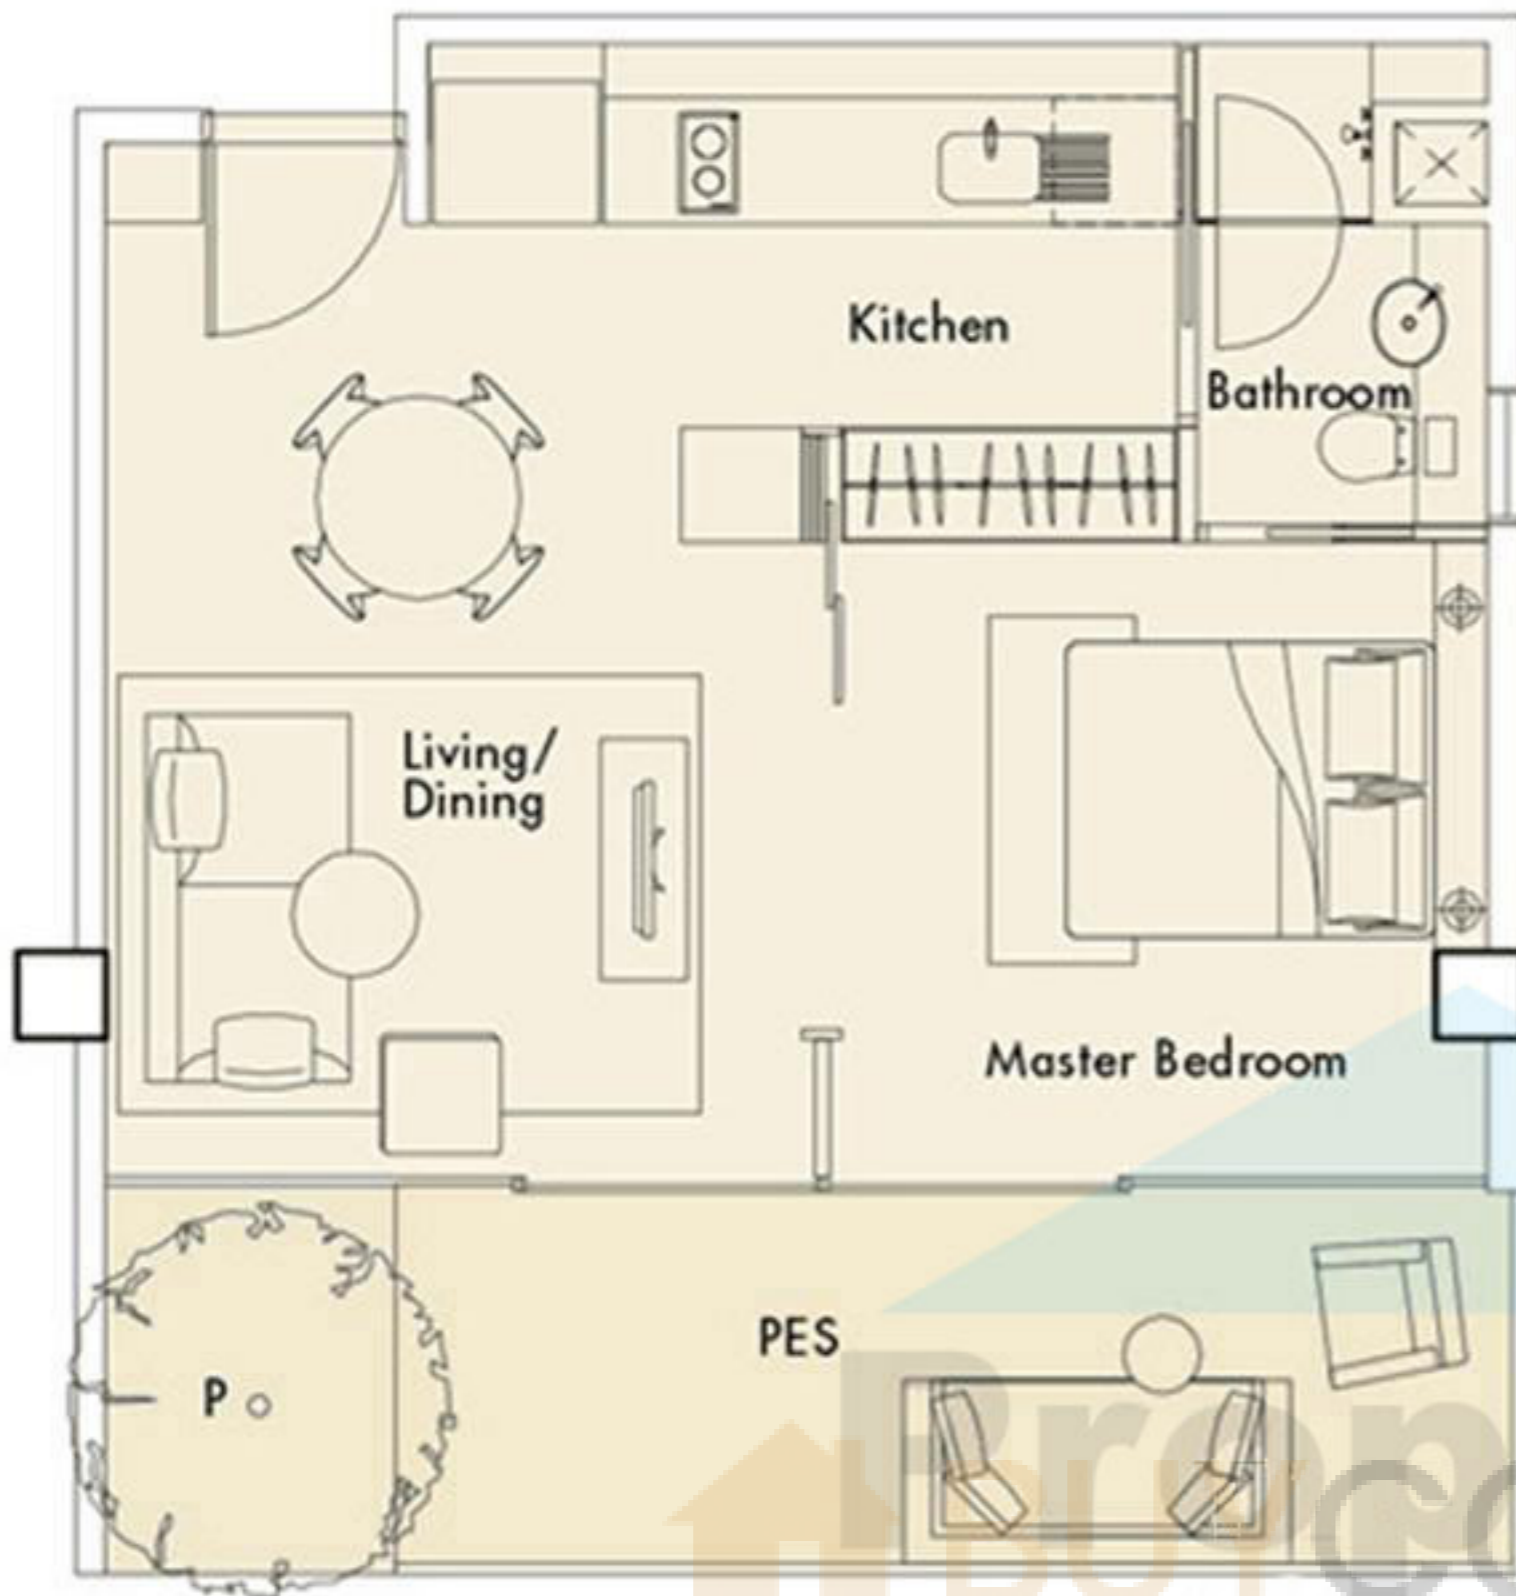

units

Type A4 - P
05 - 05
615 sq ft / 57.2 sq m

- AC - Aircon Ledge
- B - Bay Window 500ht
- L - External Ledge
- P - Planter
- PES - Private Enclosed Space