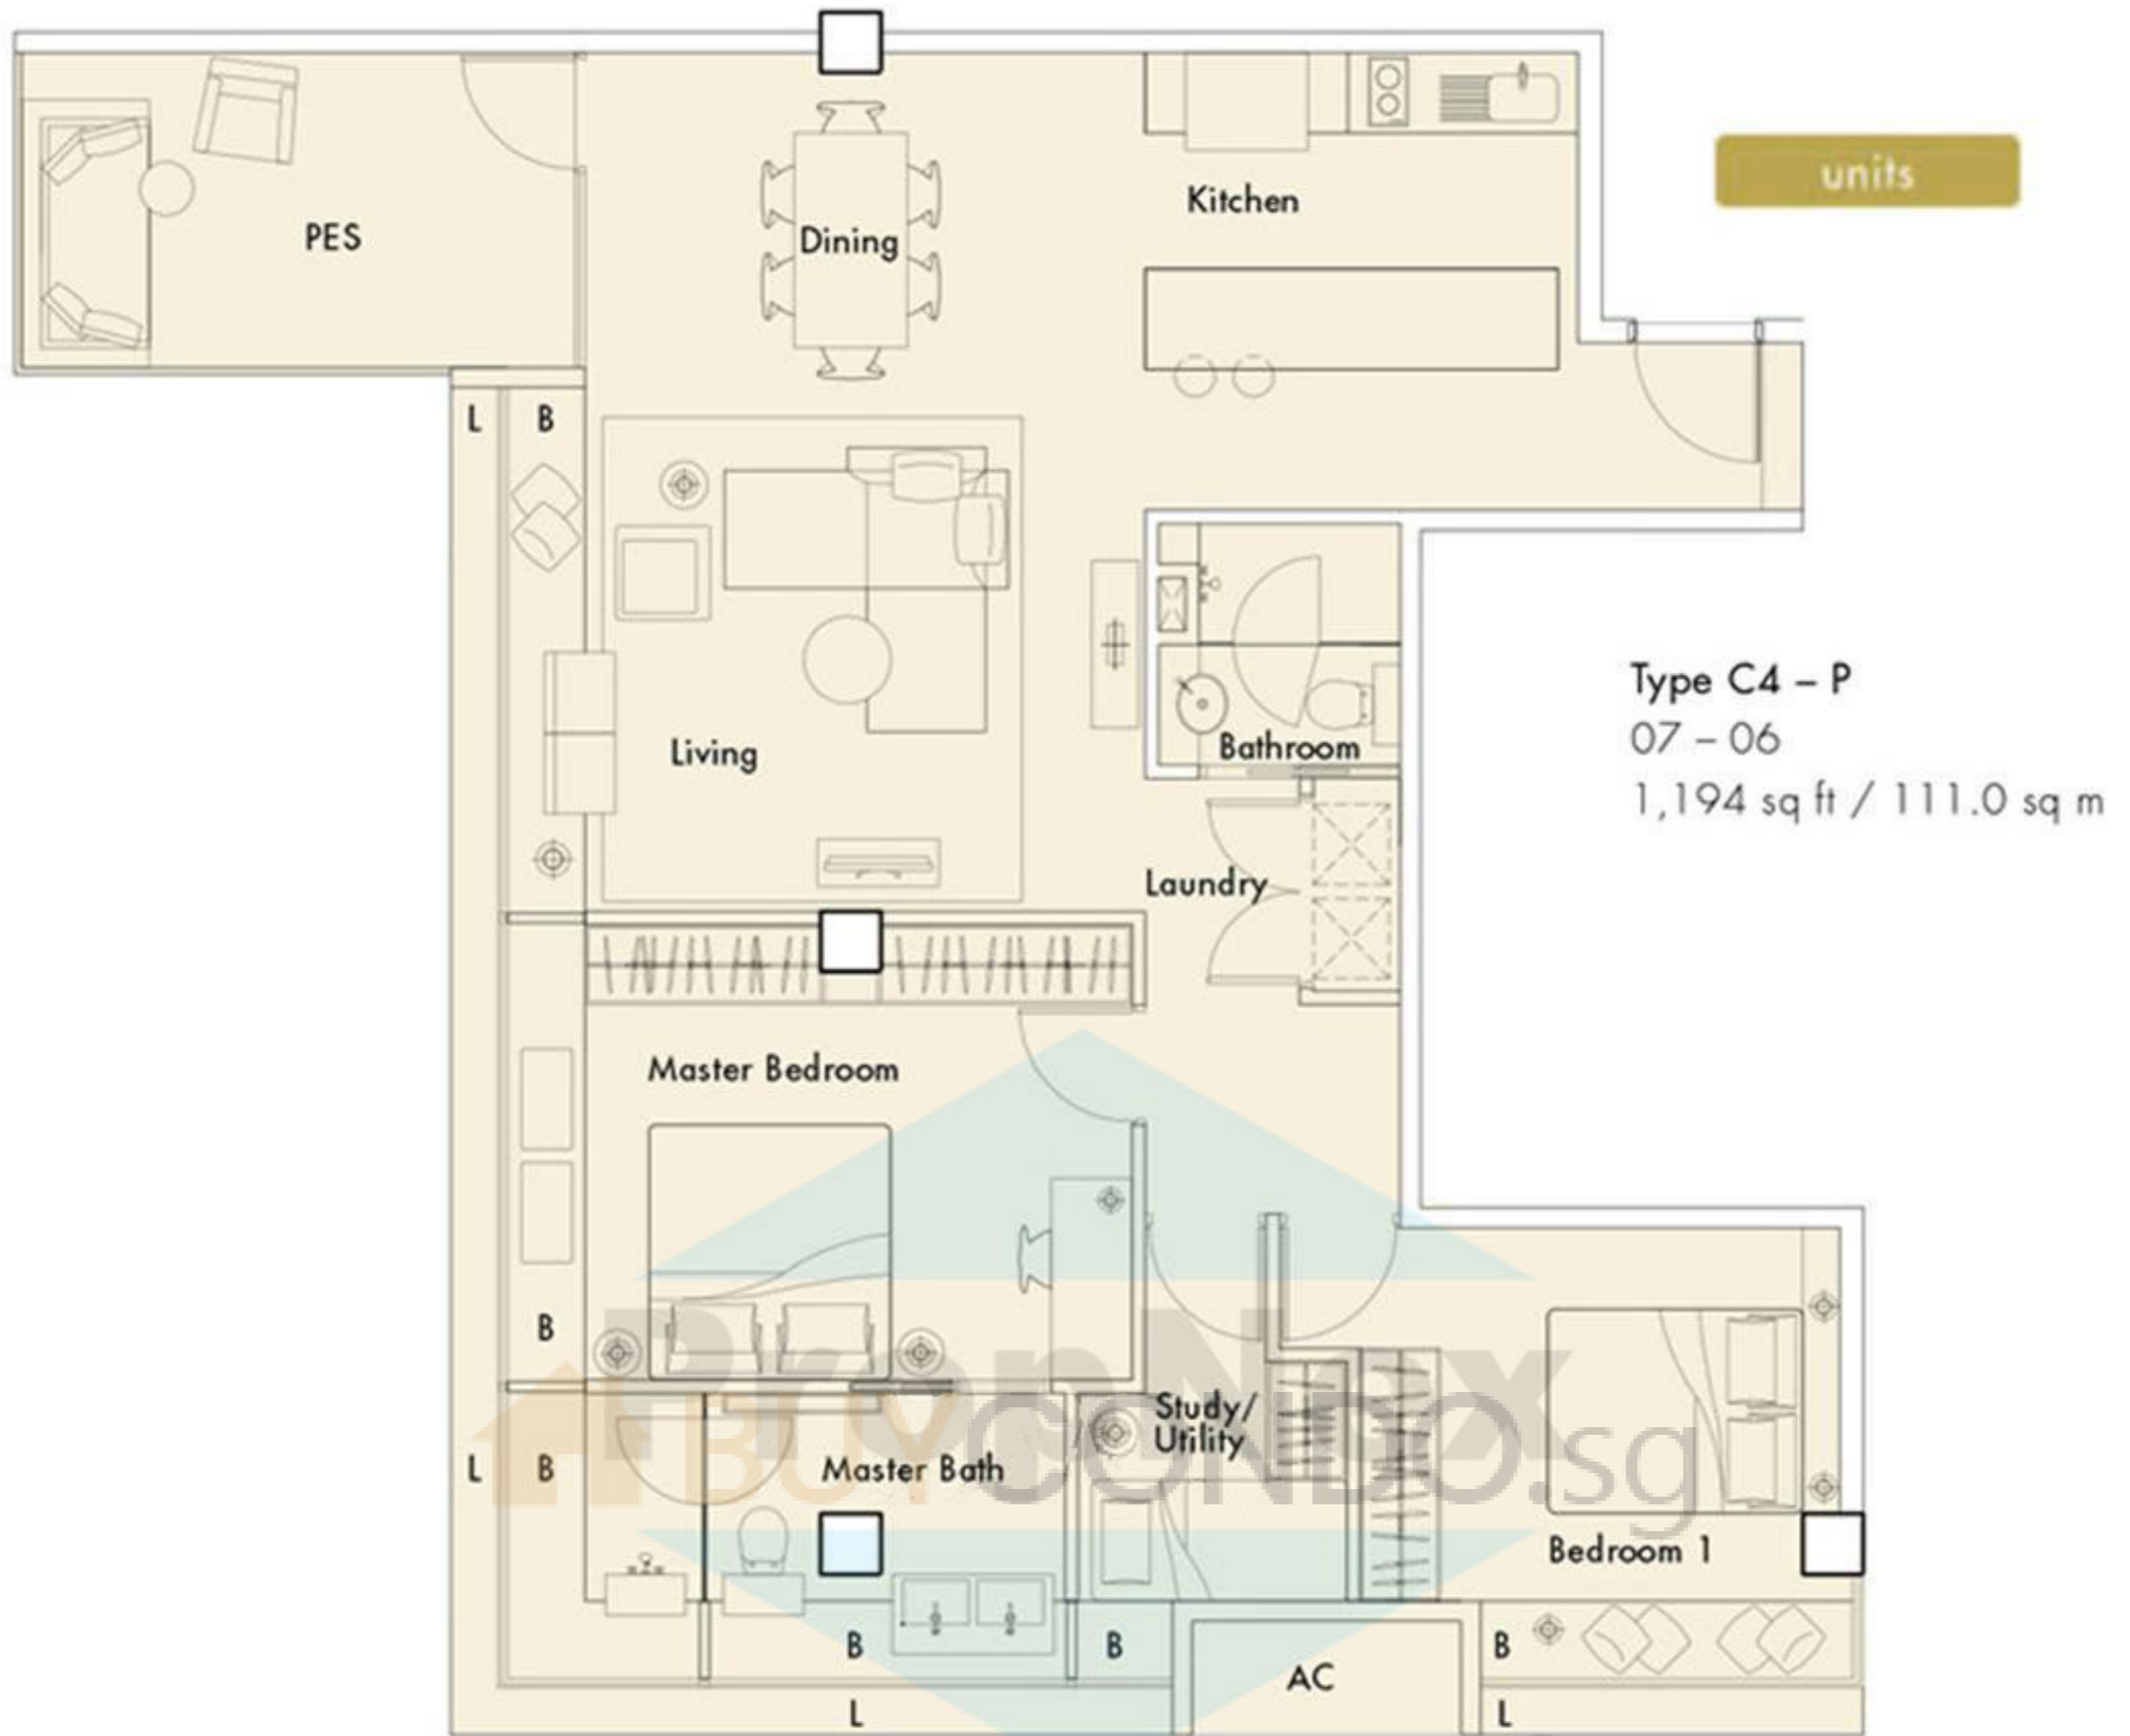

units

Type B4 - 1
 10 - 05*
 734 sq ft / 68.2 sq m

Service You Trust

- AC - Aircon Ledge
- B - Bay Window 500ht
- L - External Ledge
- P - Planter
- PES - Private Enclosed Space

B4 , B4-1

nomu

two-bedroom units B4
 *screening may be required