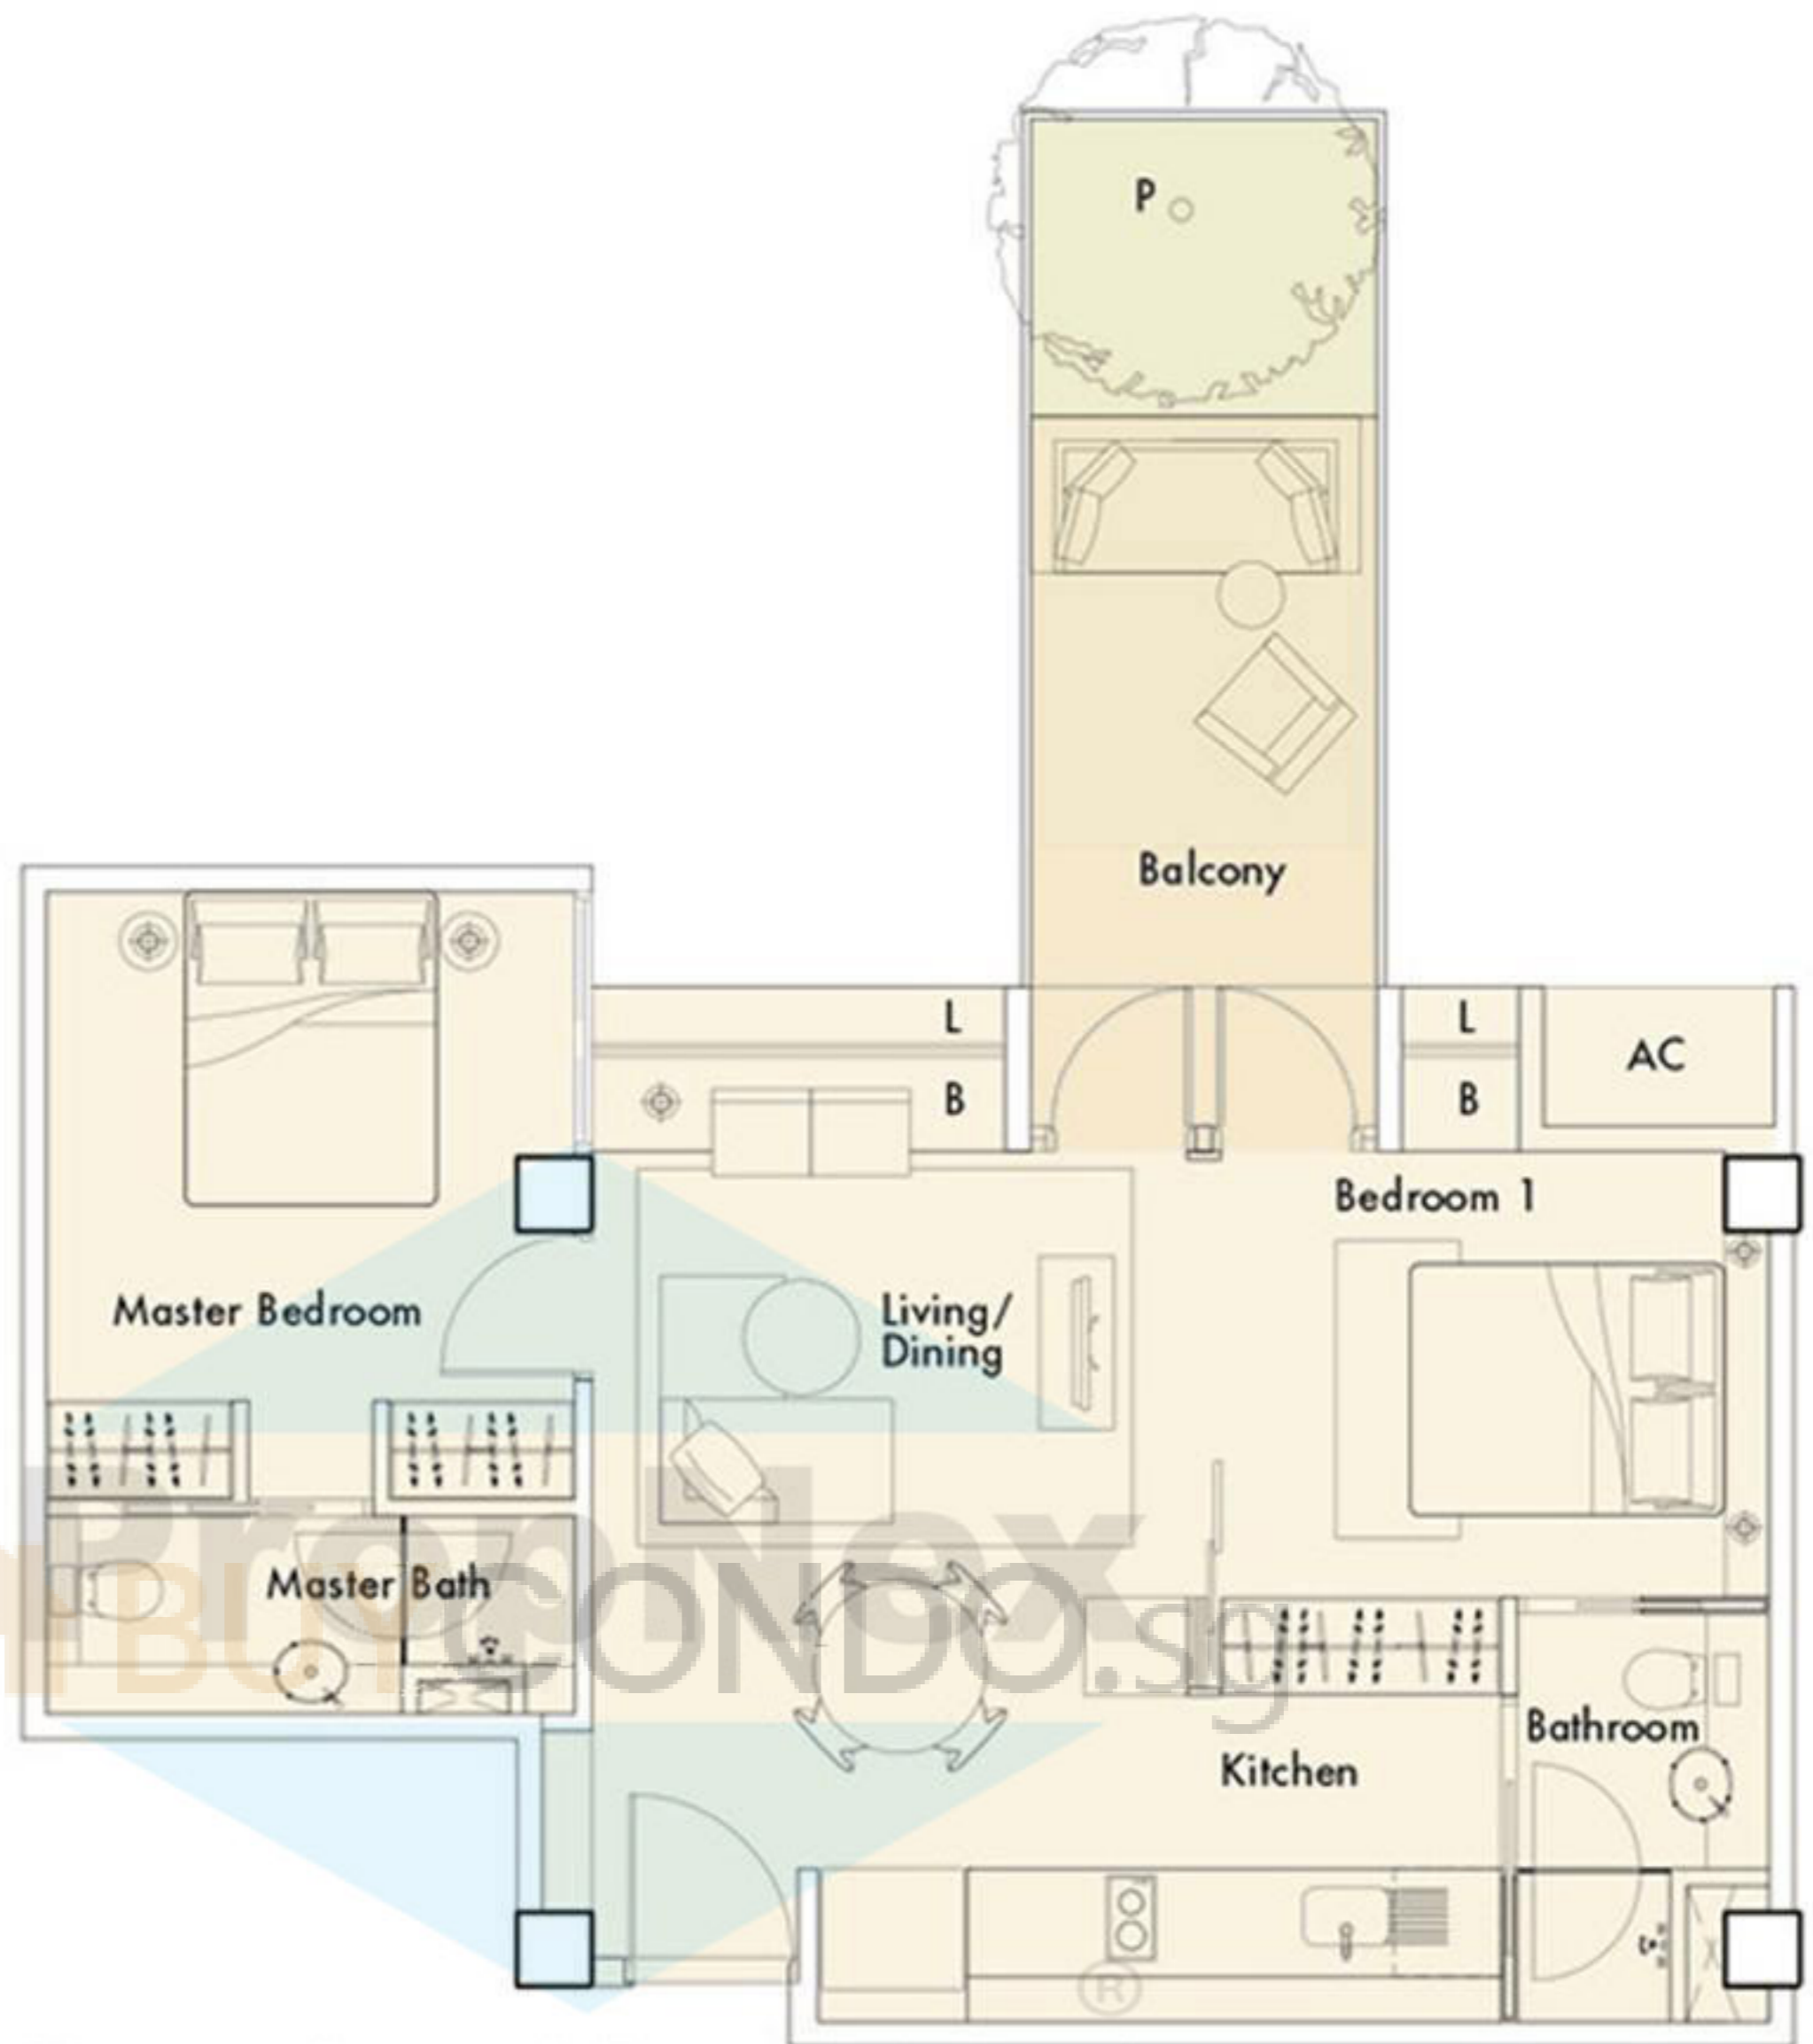

units

Type B3 - 1
08 - 08

782 sq ft / 72.7 sq m

Service You Trust

- AC - Aircon Ledge
- B - Bay Window 500ht
- L - External Ledge
- P - Planter
- PES - Private Enclosed Space