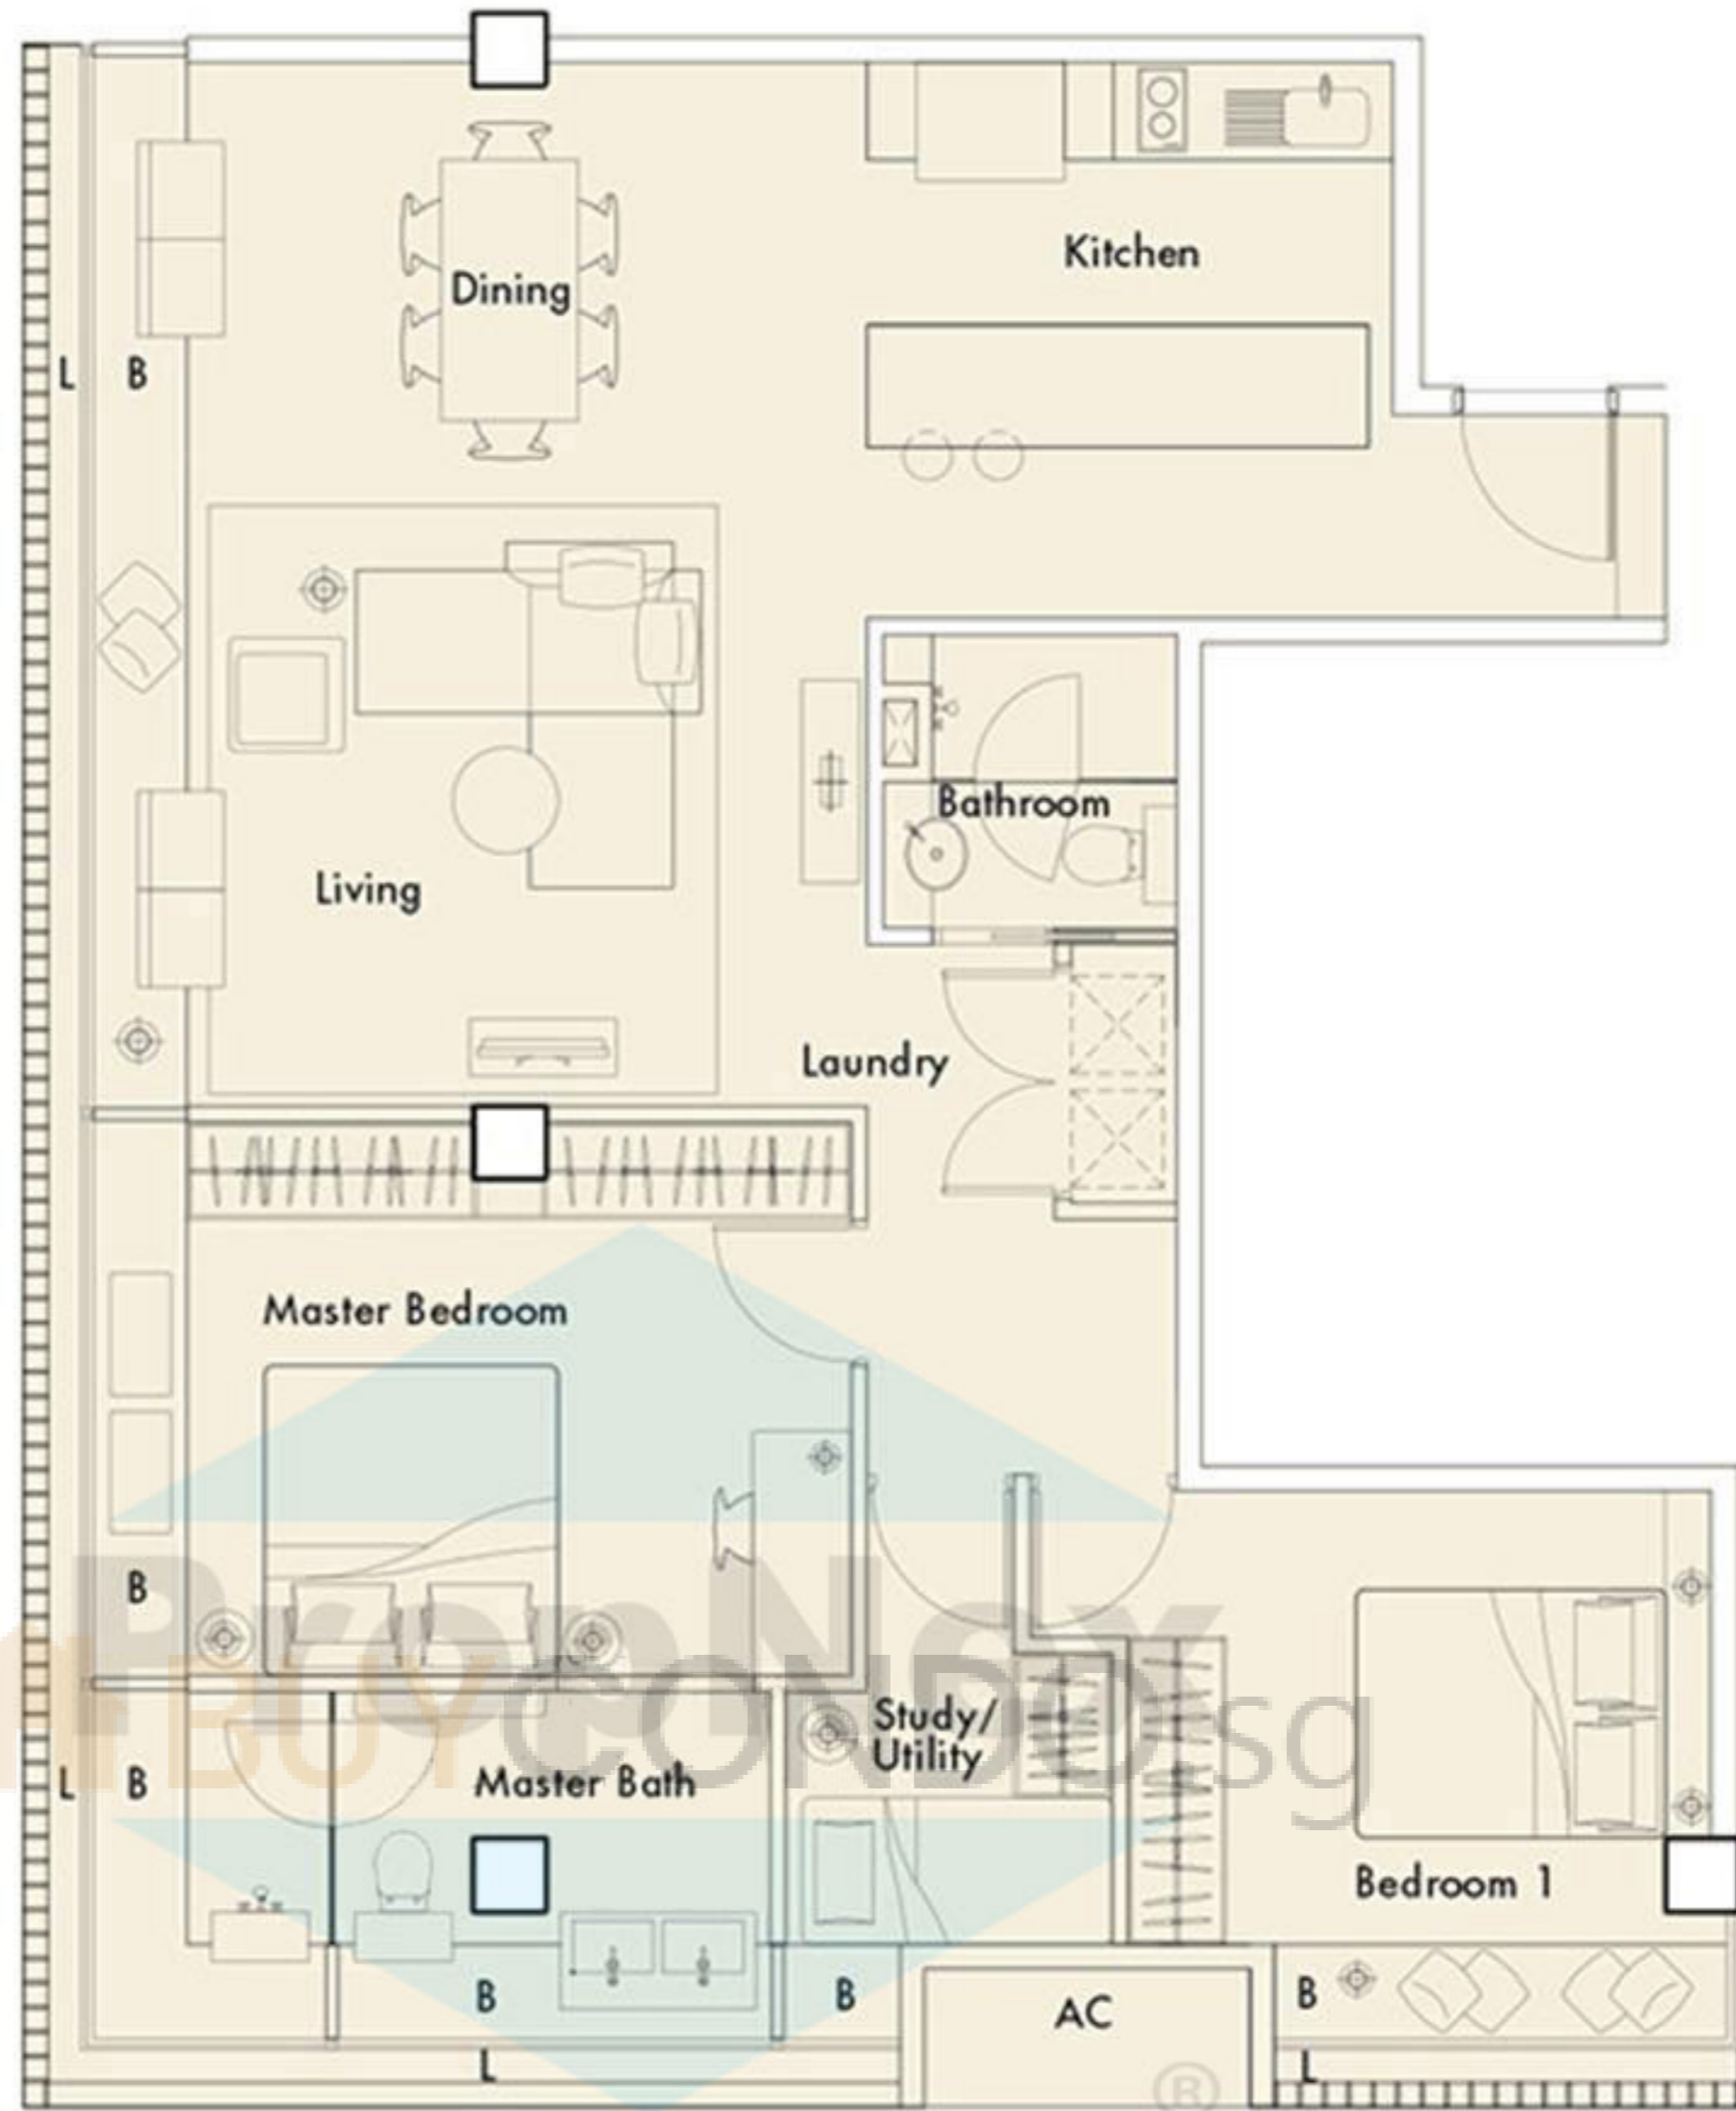

B4-2

nomu

two-bedroom units B4

*screening may be required

units

Type C4
08 - 06*
09 - 06*
10 - 06*

1,099 sq ft / 102.1 sq m

Service You Trust