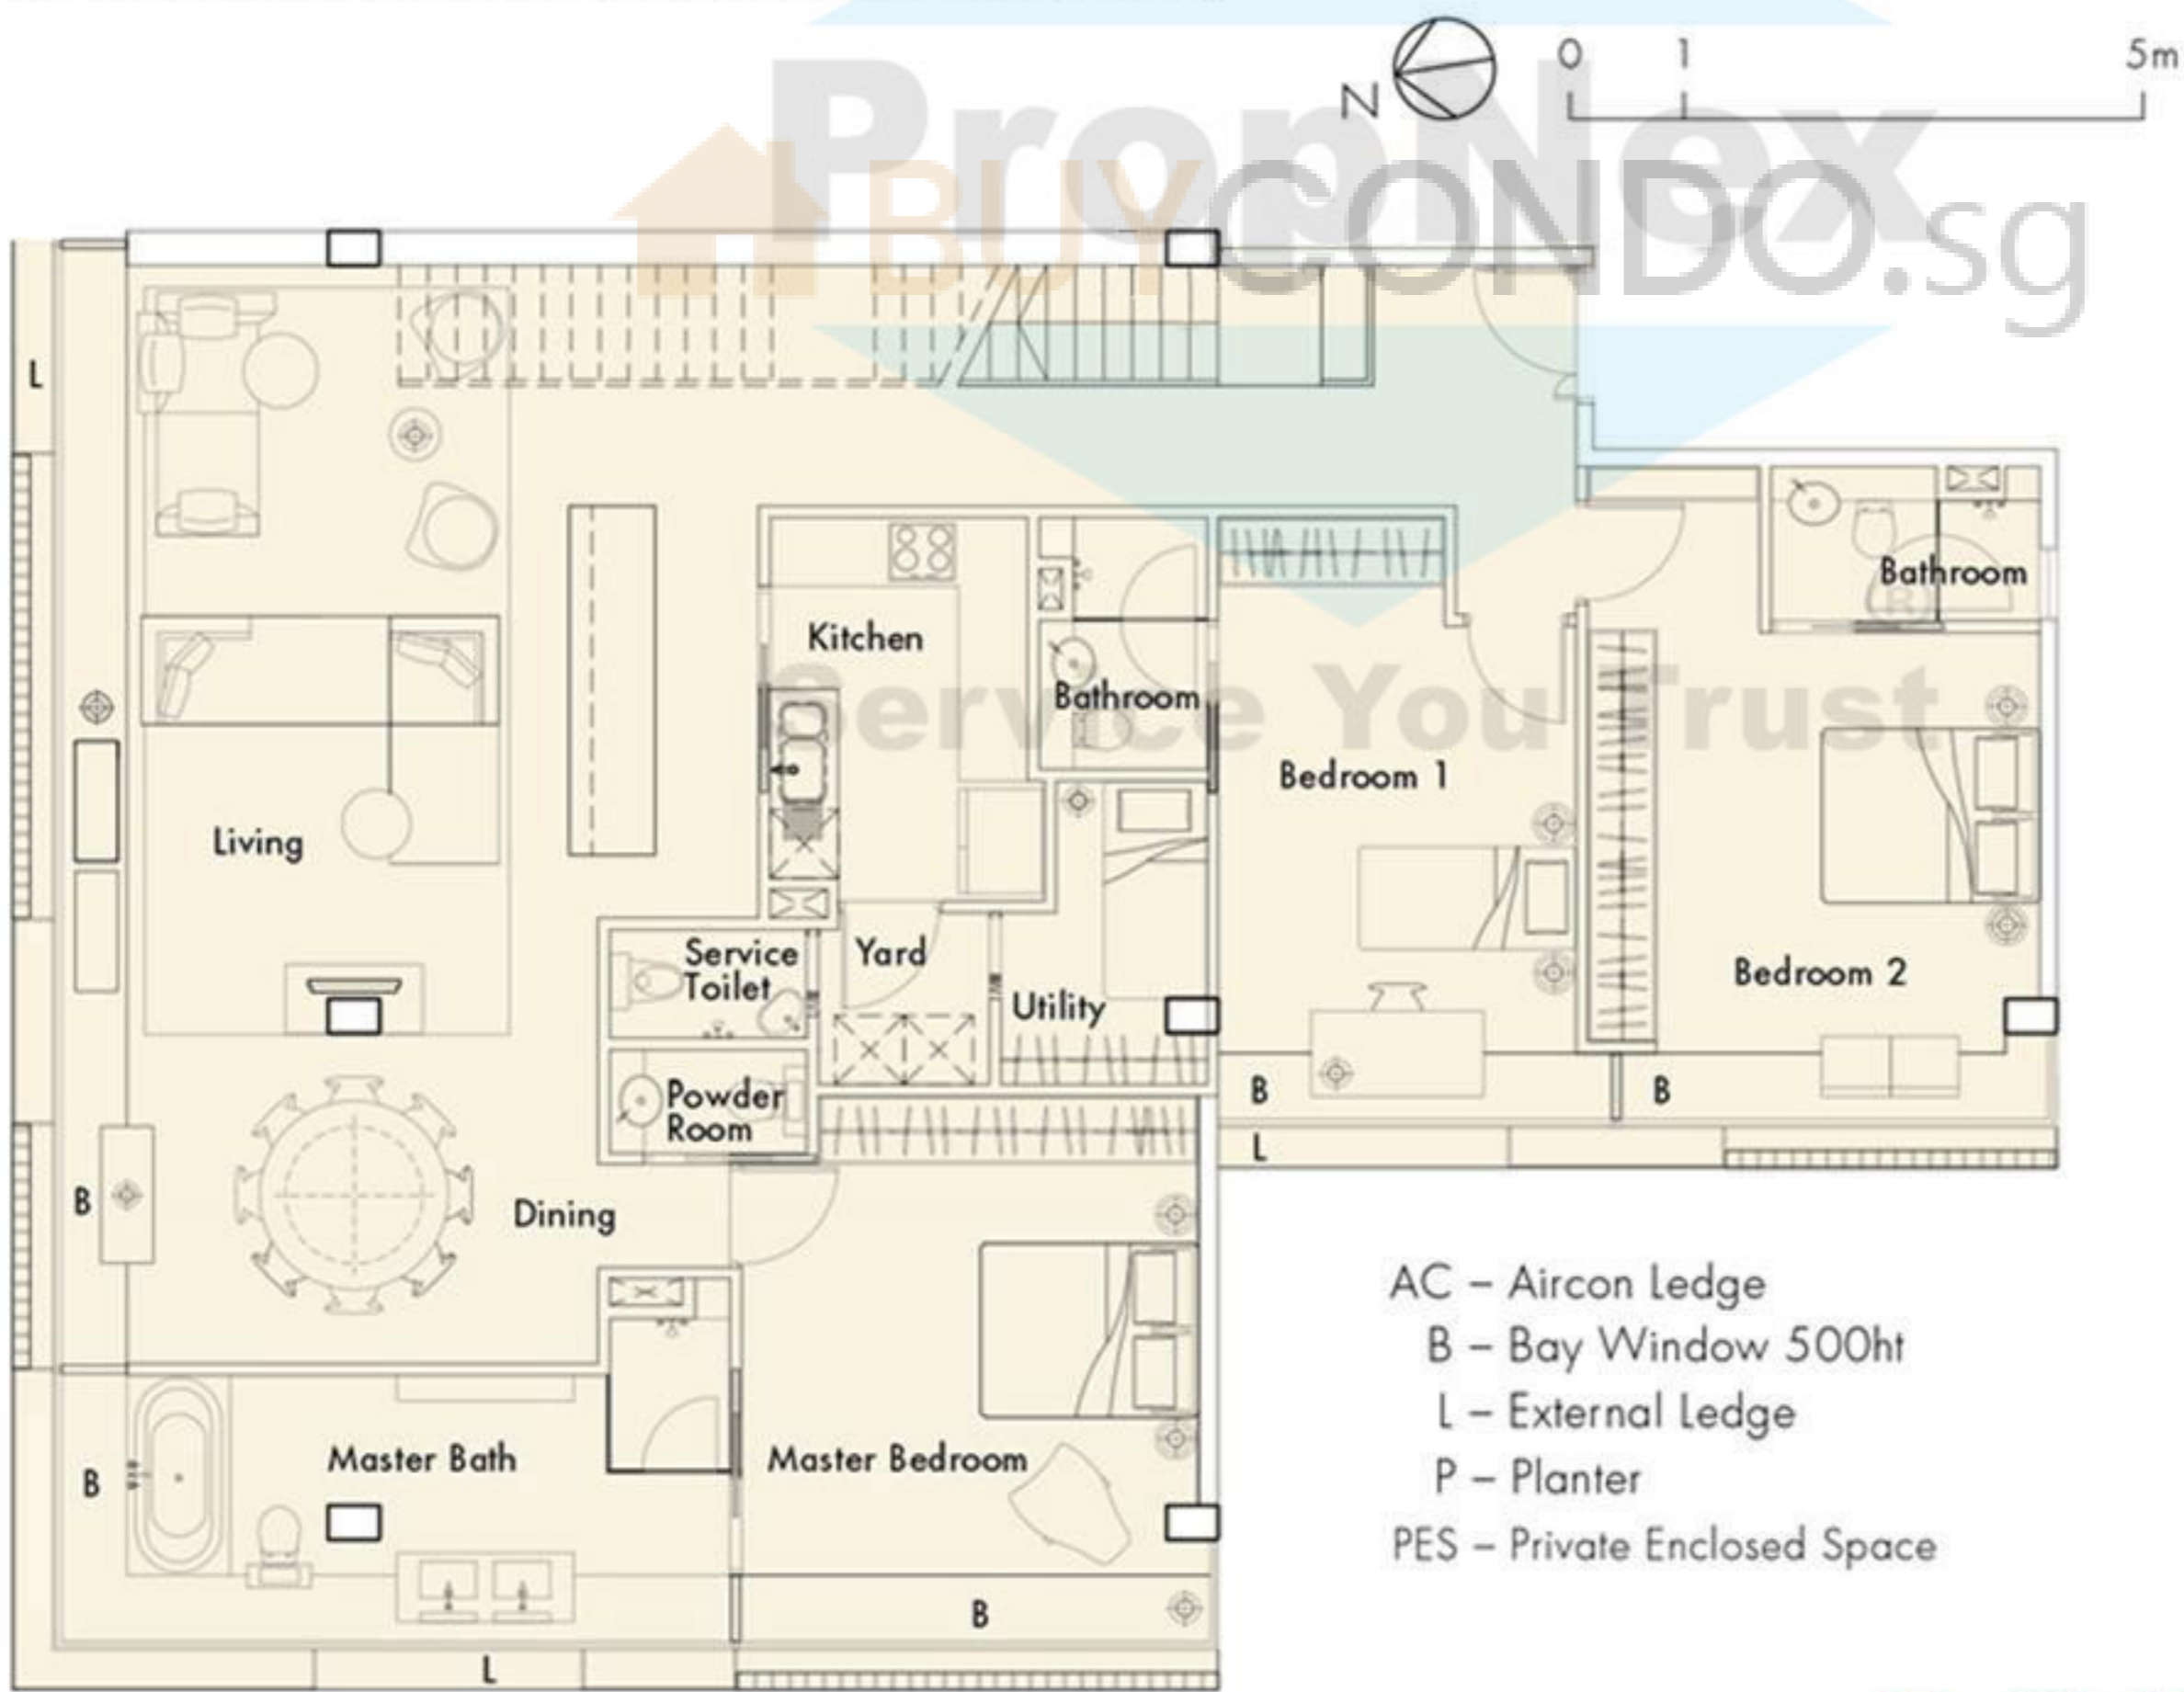

- AC - Aircon Ledge
- B - Bay Window 500ht
- L - External Ledge
- P - Planter
- PES - Private Enclosed Space

penthouse P4
*screening may be required

nomu