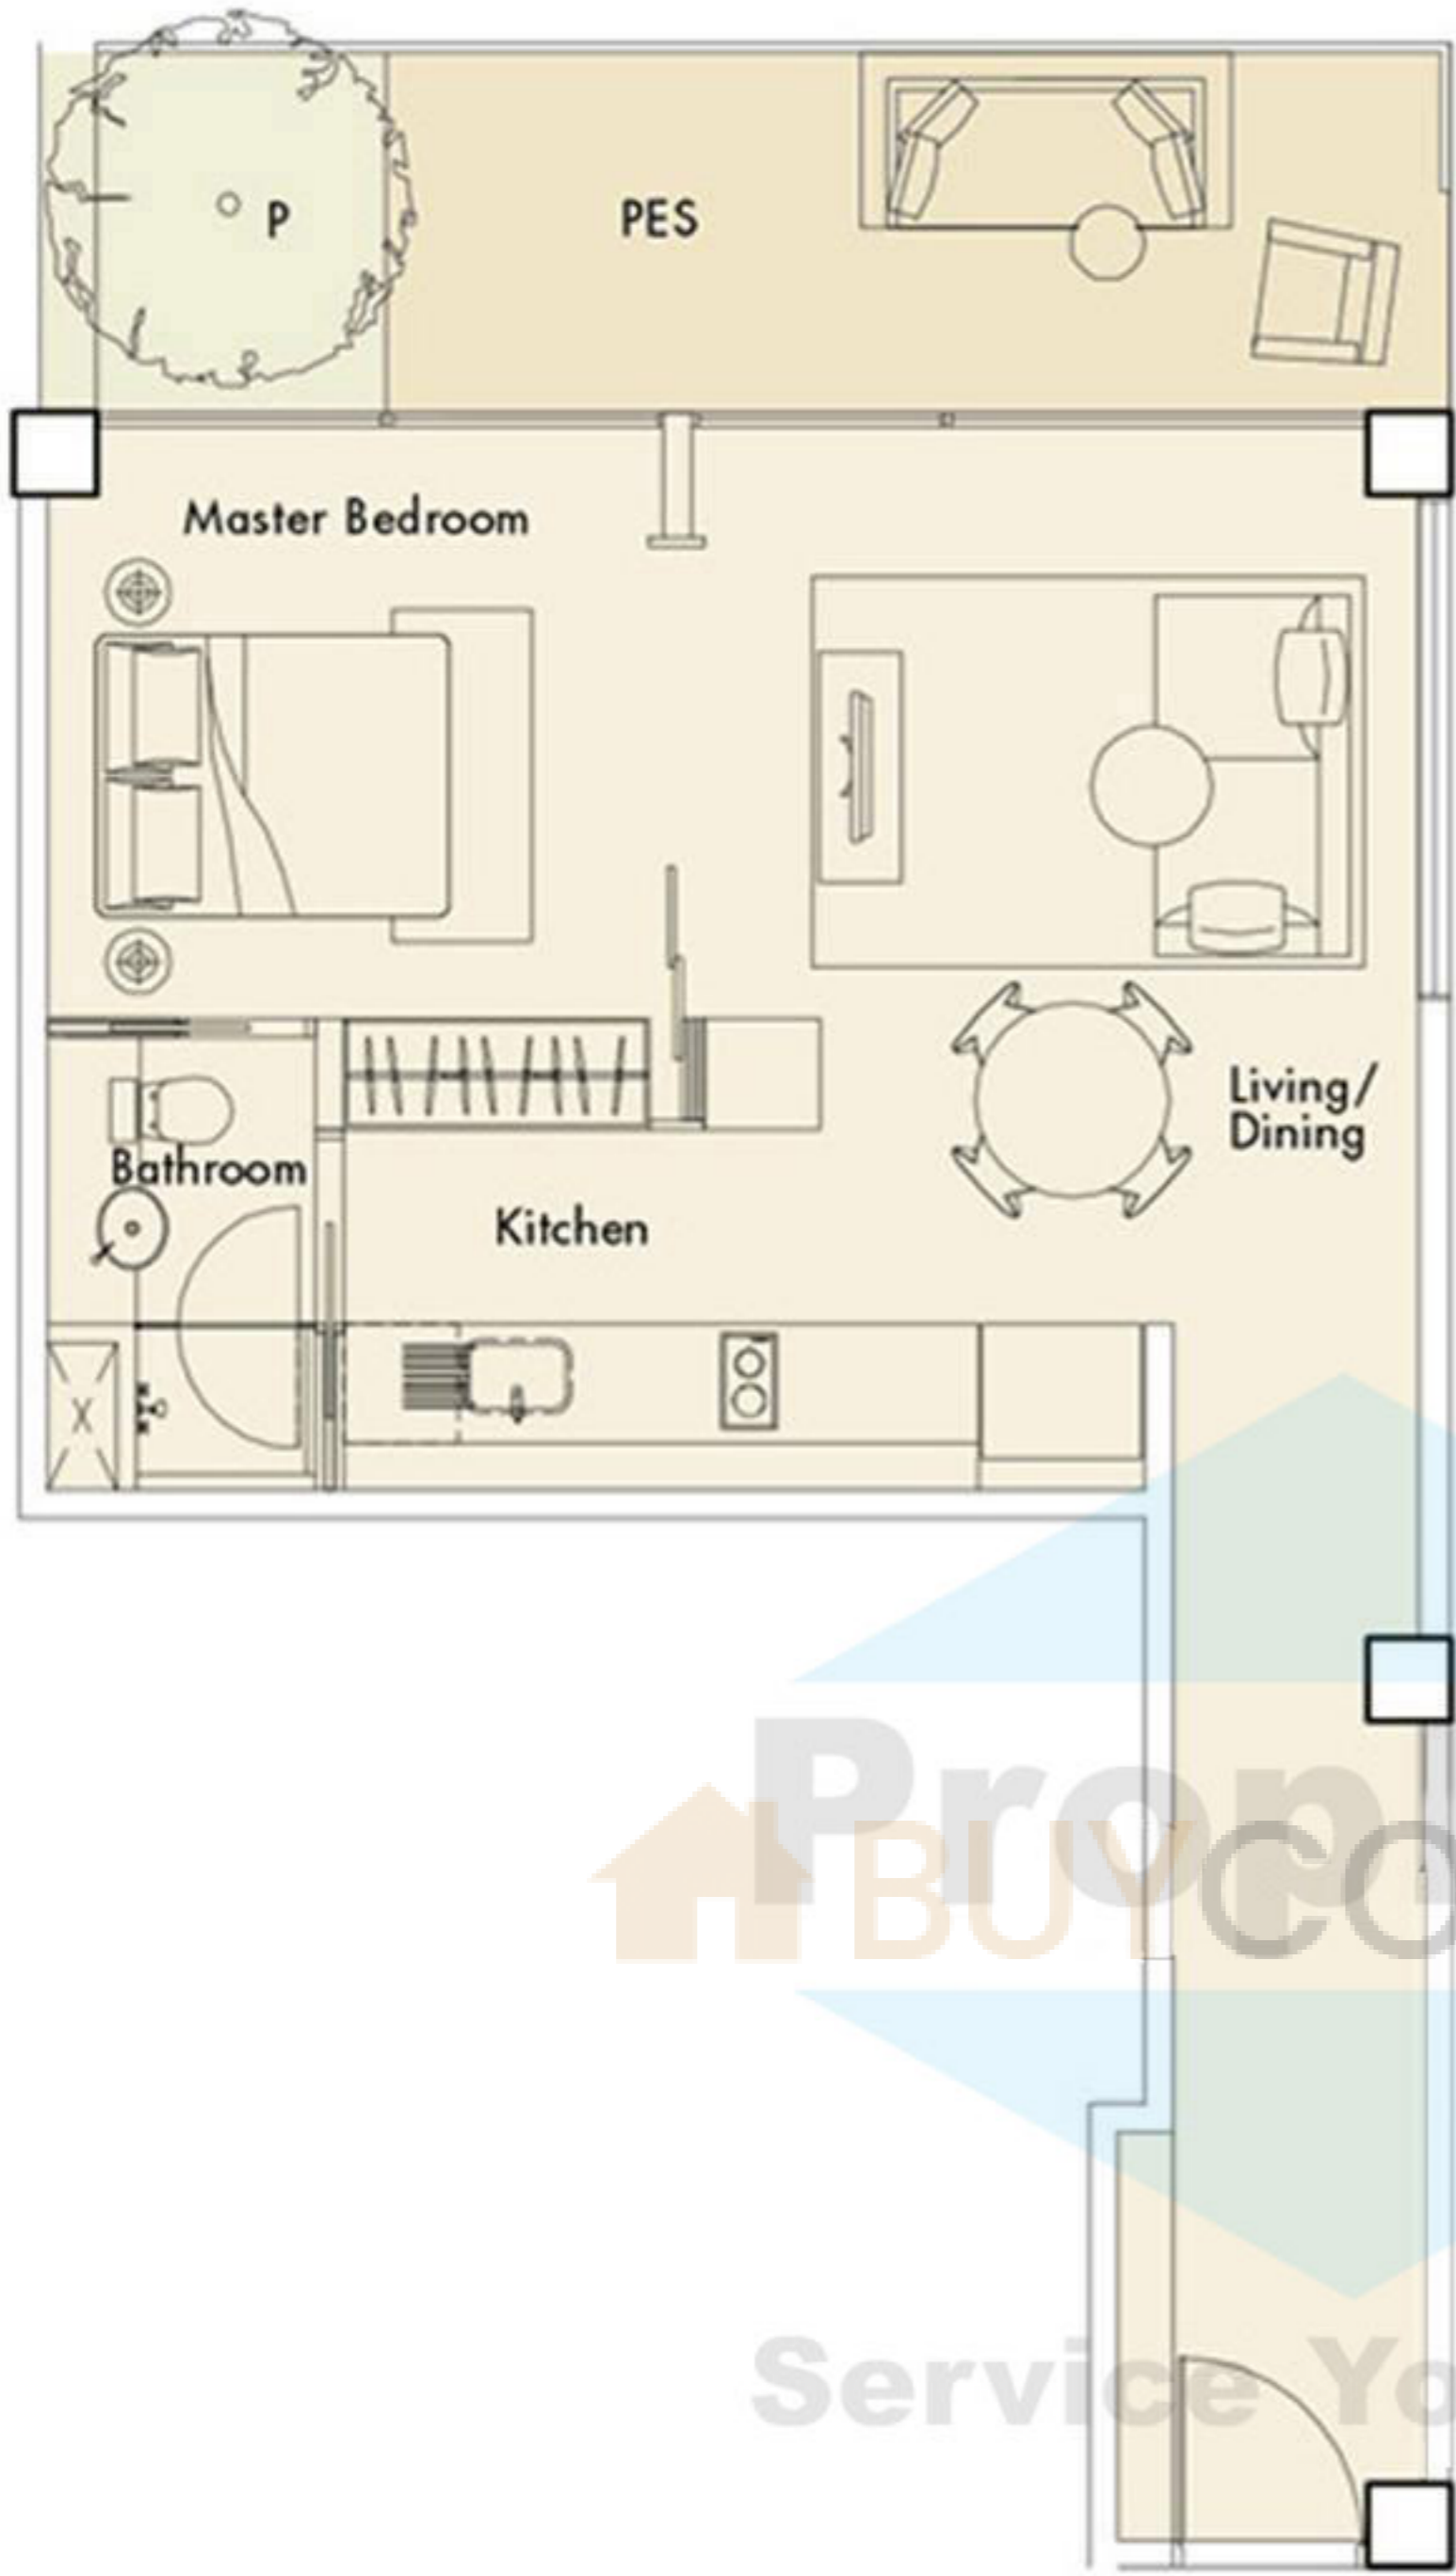

units

Type A5 - P
05 - 07
731 sq ft / 68.0 sq m

PropNex
BUY CONDO.sg

Service You Trust®

- AC - Aircon Ledge
- B - Bay Window 500ht
- L - External Ledge
- P - Planter
- PES - Private Enclosed Space