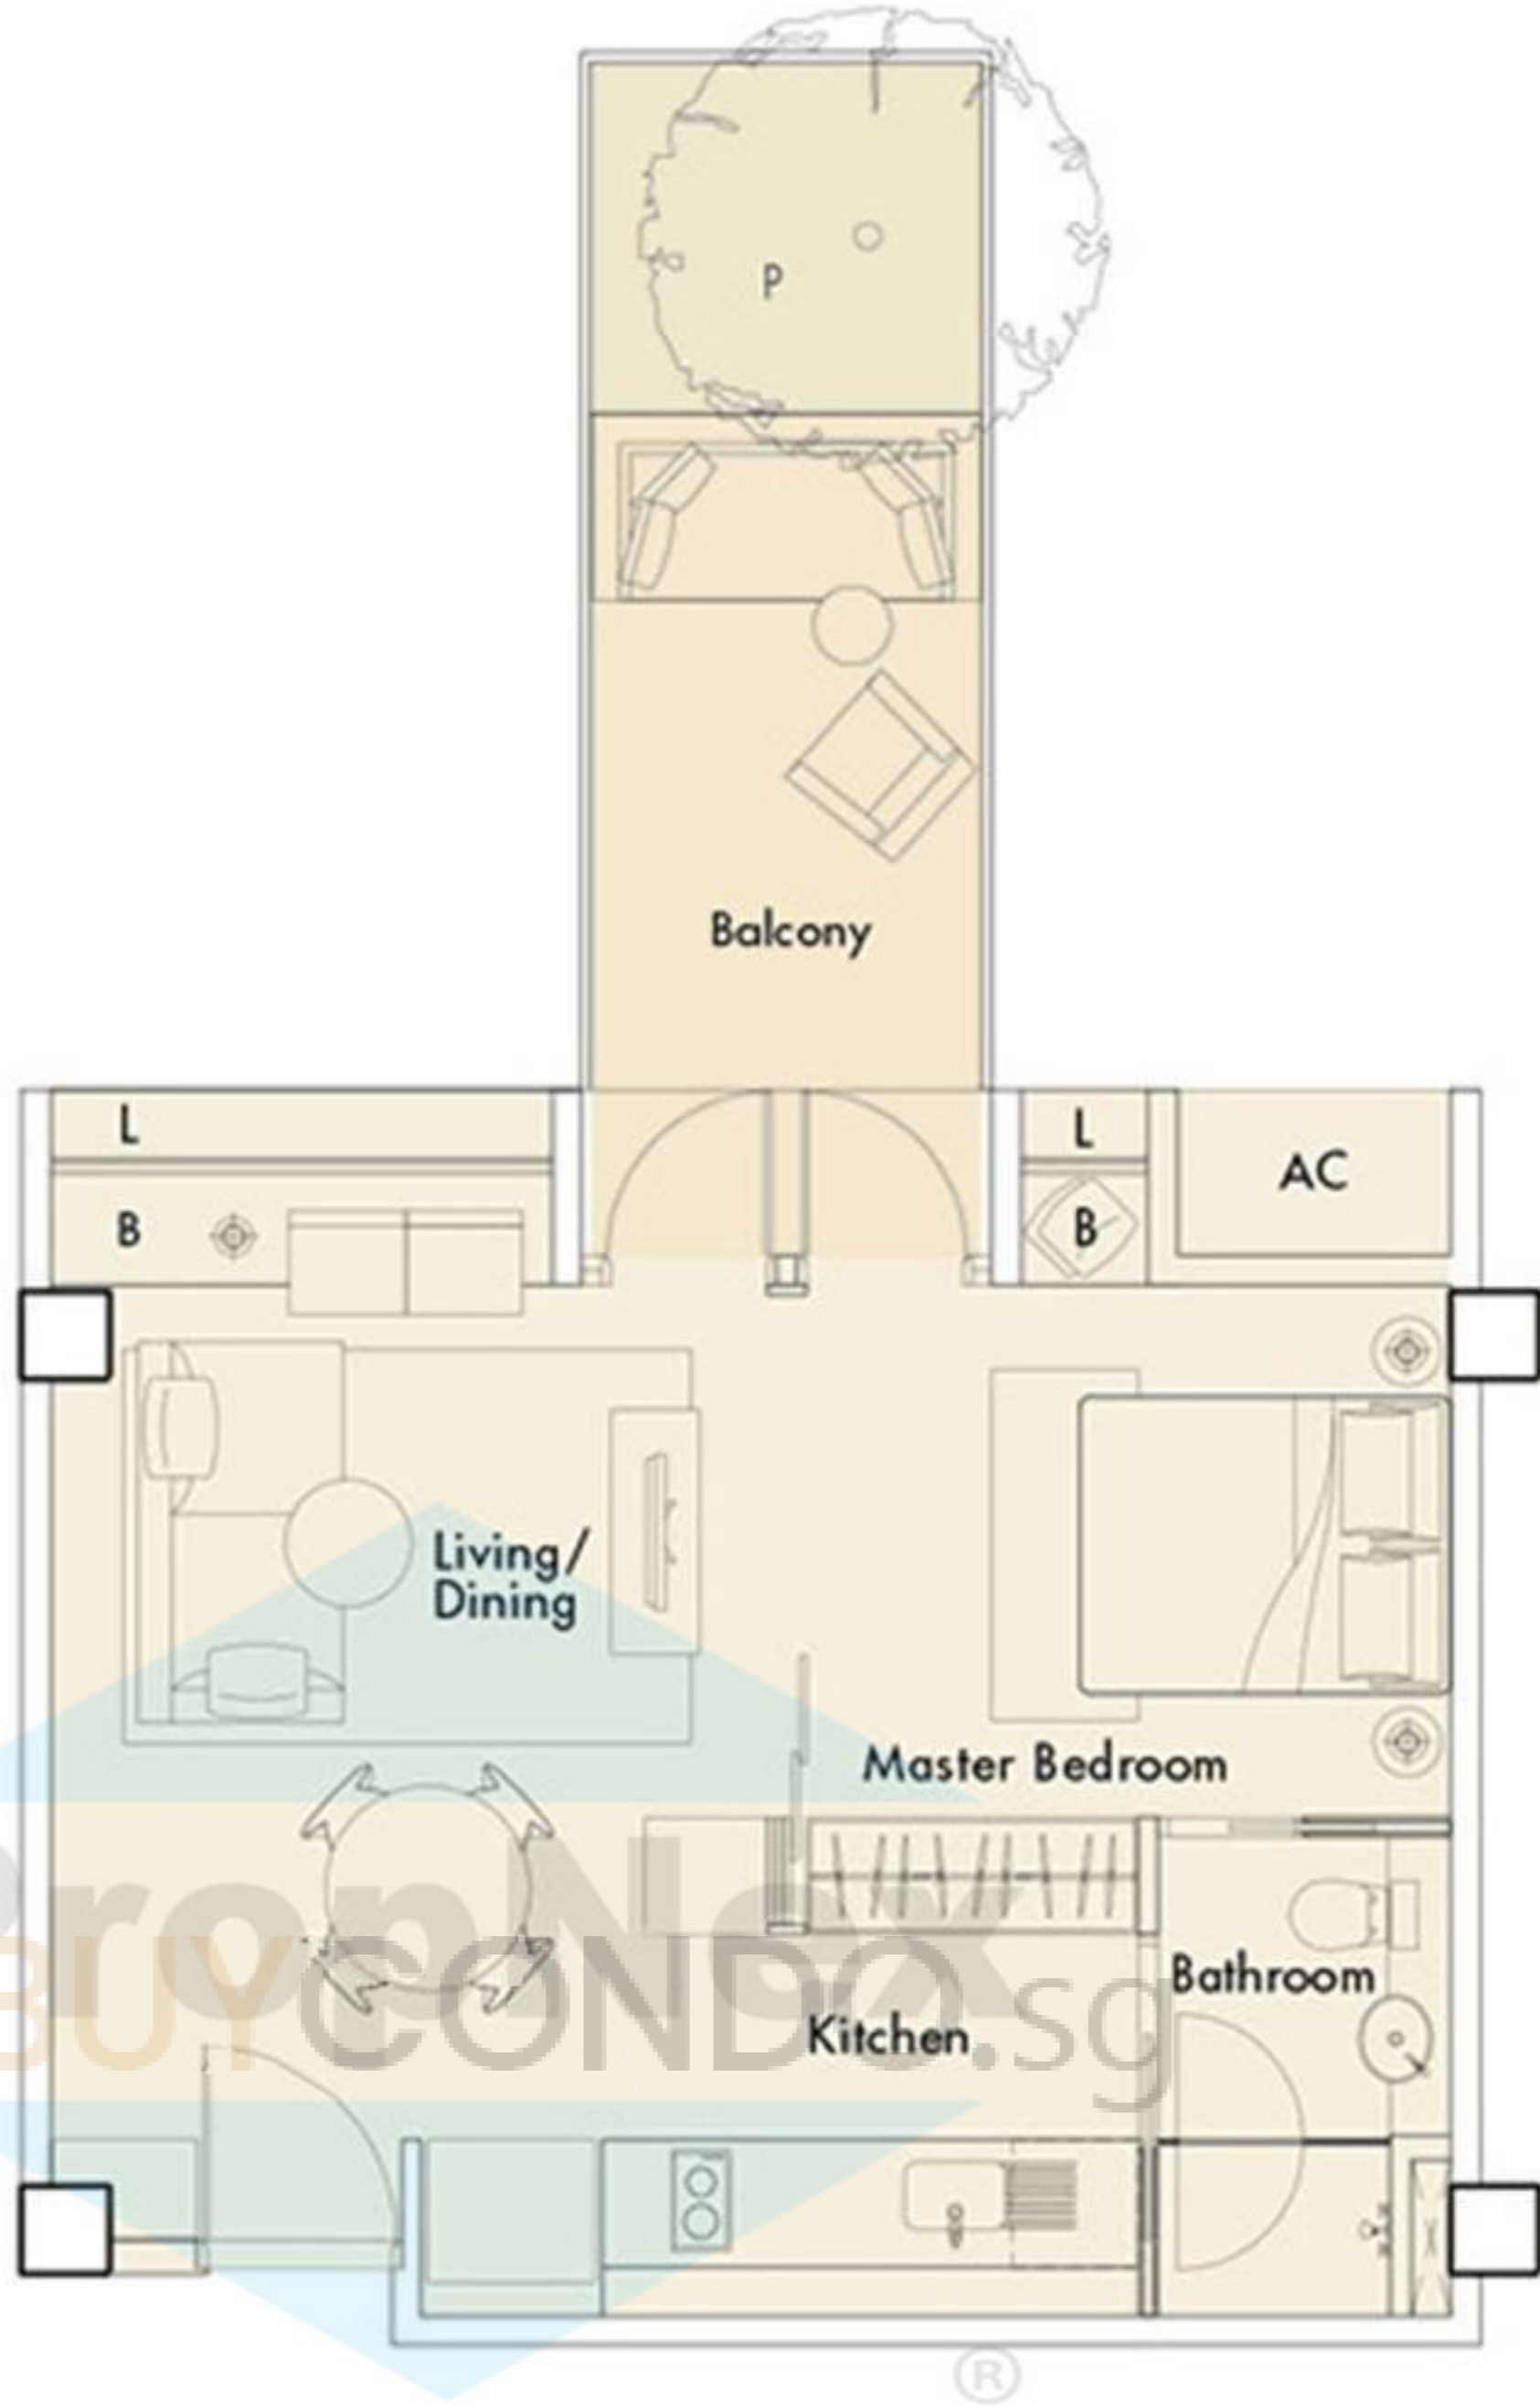

units

Type A1 - 1
06 - 01
600 sq ft / 55.8 sq m

Service You Trust

- AC - Aircon Ledge
- B - Bay Window 500ht
- L - External Ledge
- P - Planter
- PES - Private Enclosed Space

nomu

one-bedroom units A1

units

Type A2 - 1
08 - 04*
546 sq ft / 50.8 sq m

Service You Trust[®]

- AC - Aircon Ledge
- B - Bay Window 500ht
- L - External Ledge
- P - Planter
- PES - Private Enclosed Space

nomu

one-bedroom units A2

*screening may be required