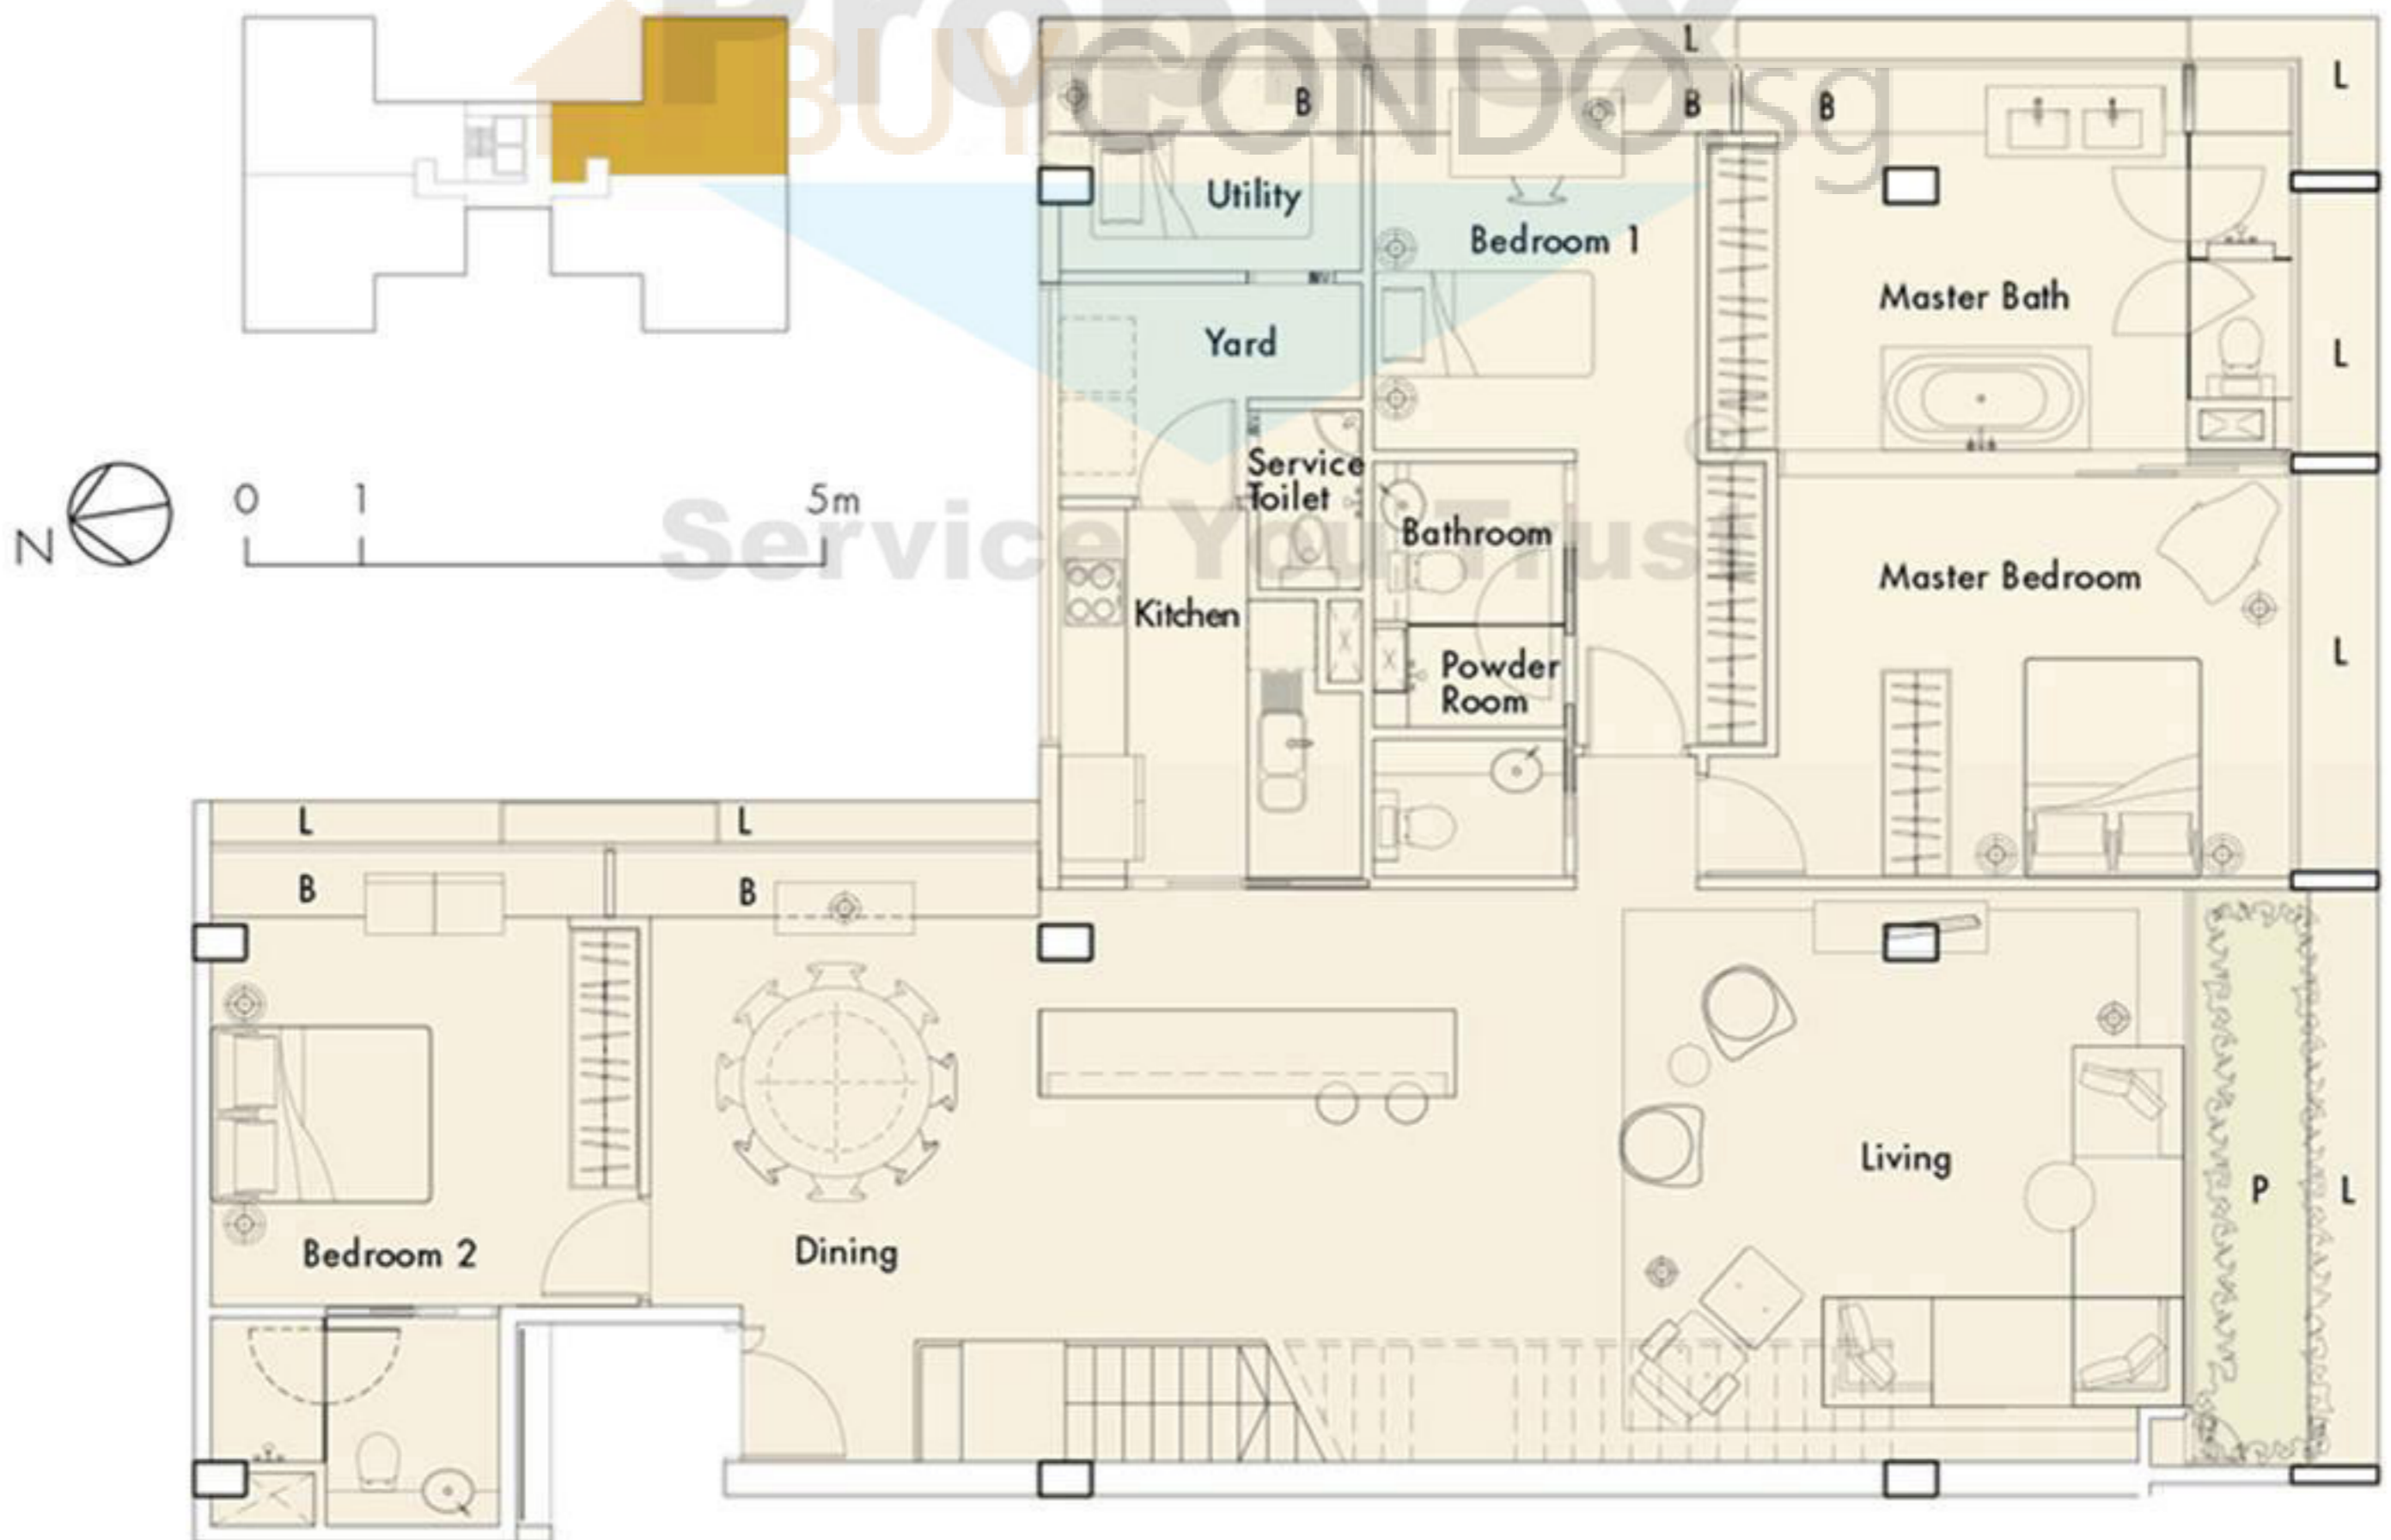

Service You Trust

- AC – Aircon Ledge
- B – Bay Window 500ht
- L – External Ledge
- P – Planter
- PES – Private Enclosed Space

nomu

two+one-bedroom units C4

*screening may be required

units

Type P1
11-01
3,853 sq ft / 358.0 sq m