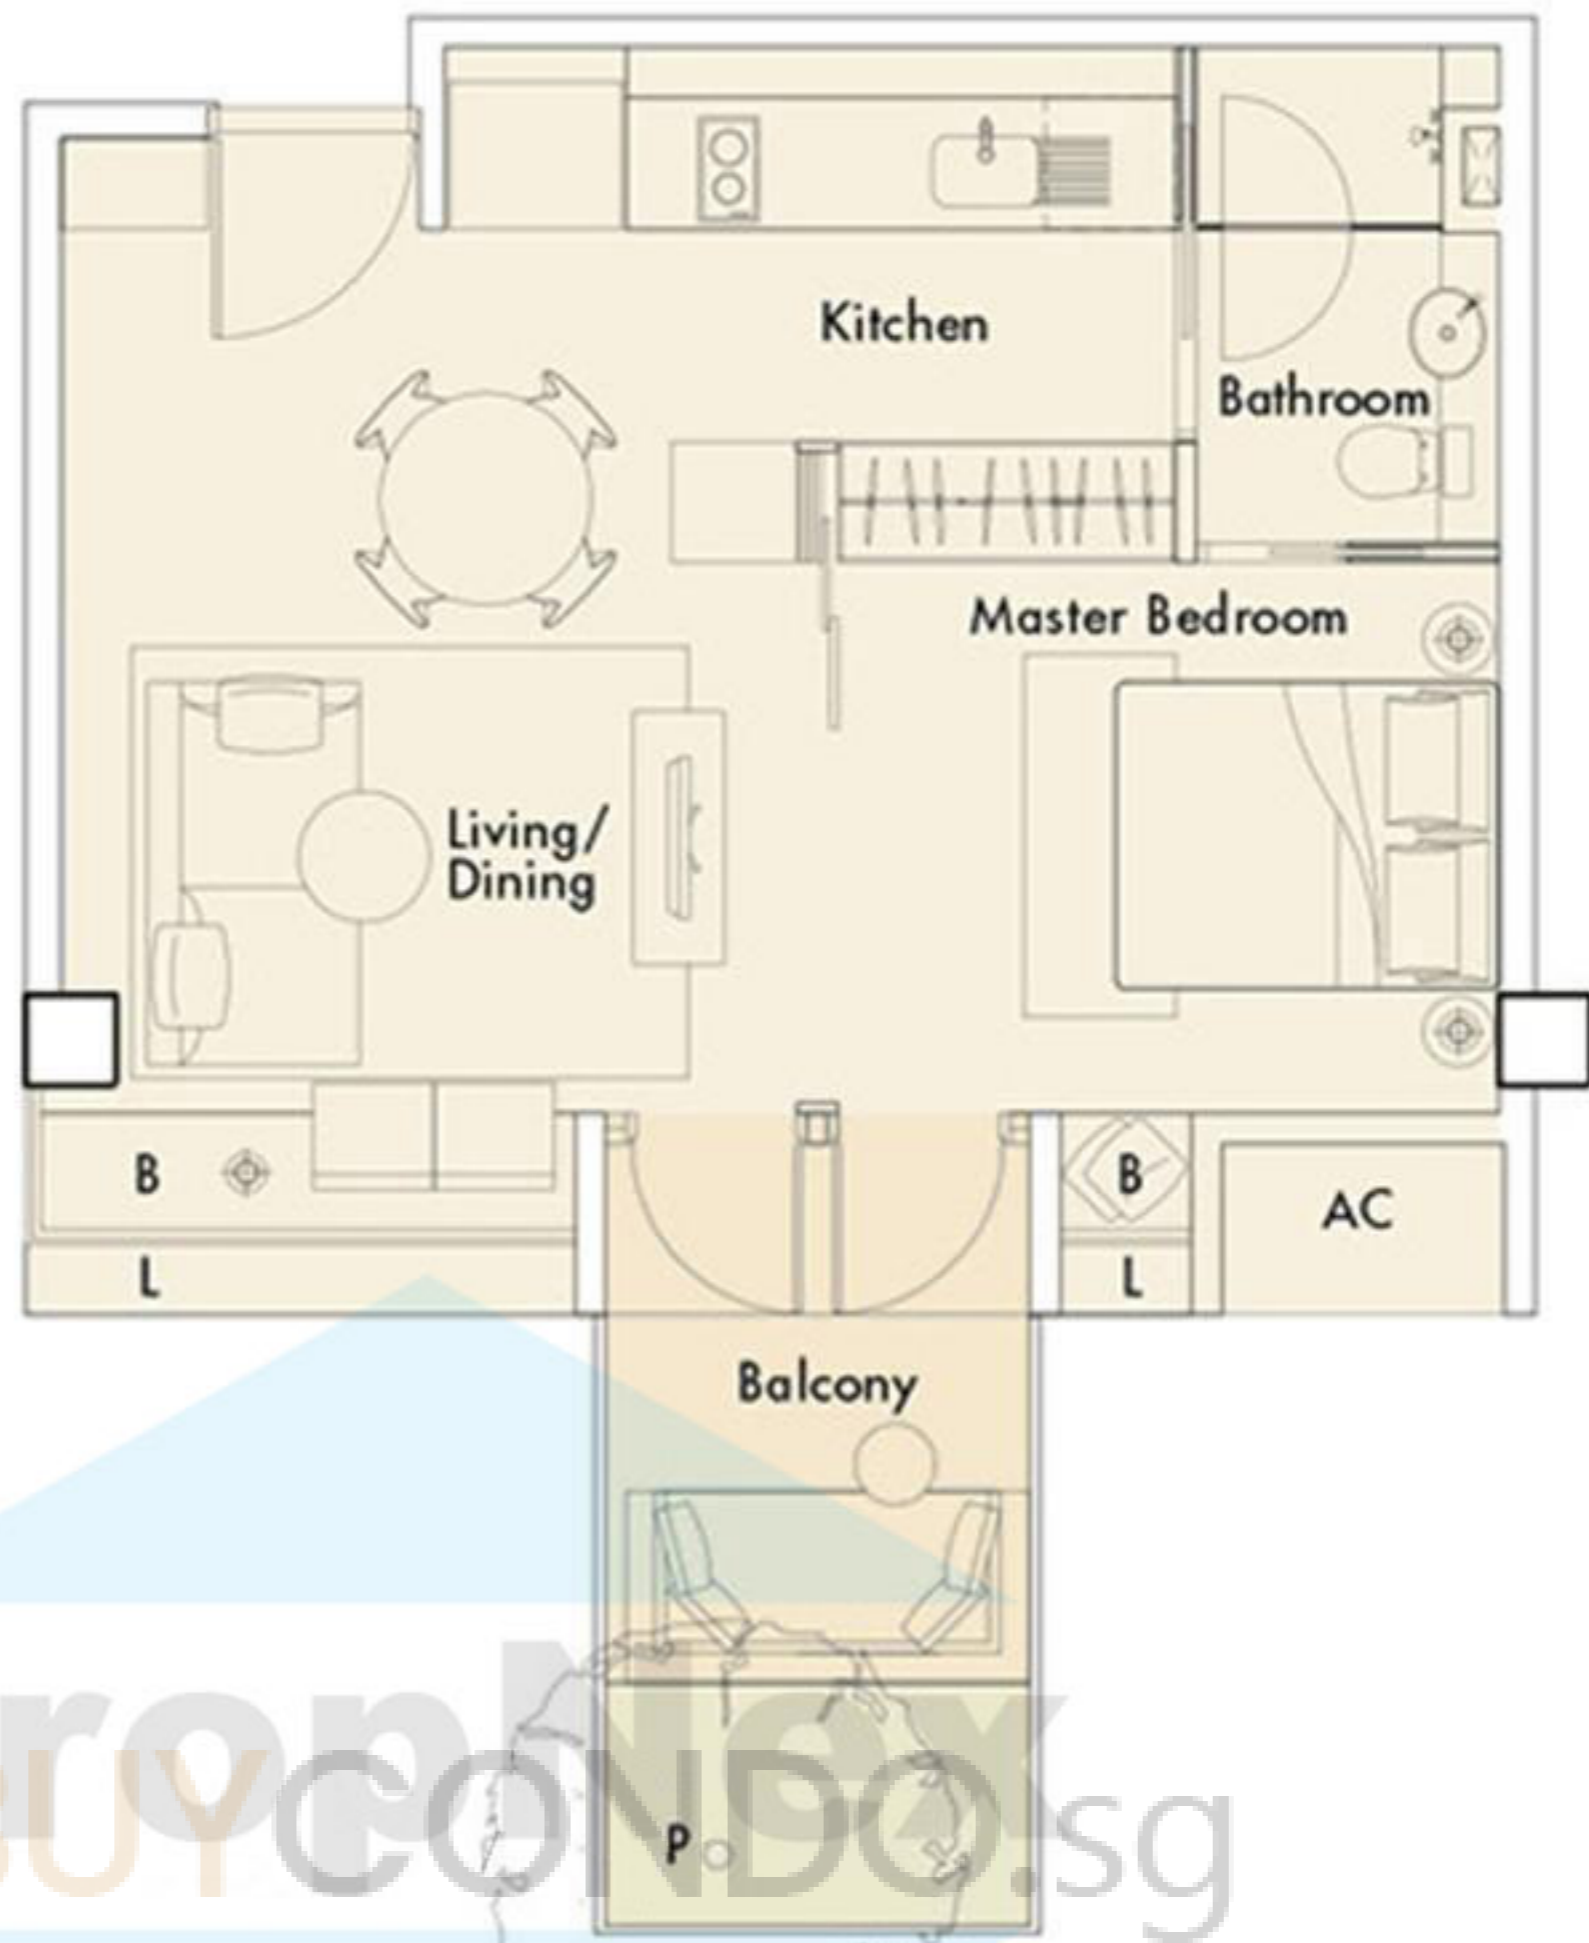

units

Type A2 - 1
08 - 04*
546 sq ft / 50.8 sq m

Service You Trust®

- AC - Aircon Ledge
- B - Bay Window 500ht
- L - External Ledge
- P - Planter
- PES - Private Enclosed Space