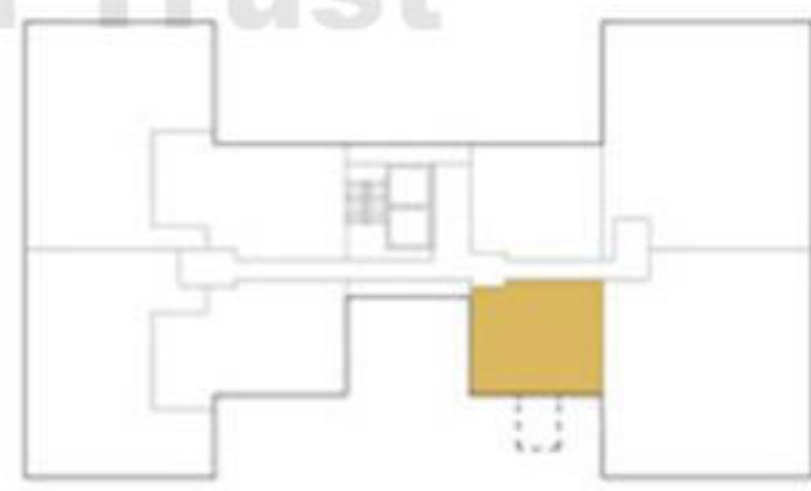

units

Type A1 - 1
06 - 01
600 sq ft / 55.8 sq m

Service You Trust

- AC - Aircon Ledge
- B - Bay Window 500ht
- L - External Ledge
- P - Planter
- PES - Private Enclosed Space

nomu

one-bedroom units A1

units

Type A2 - 1
08 - 04*
546 sq ft / 50.8 sq m

Service You Trust[®]

- AC - Aircon Ledge
- B - Bay Window 500ht
- L - External Ledge
- P - Planter
- PES - Private Enclosed Space

nomu

one-bedroom units A2

*screening may be required