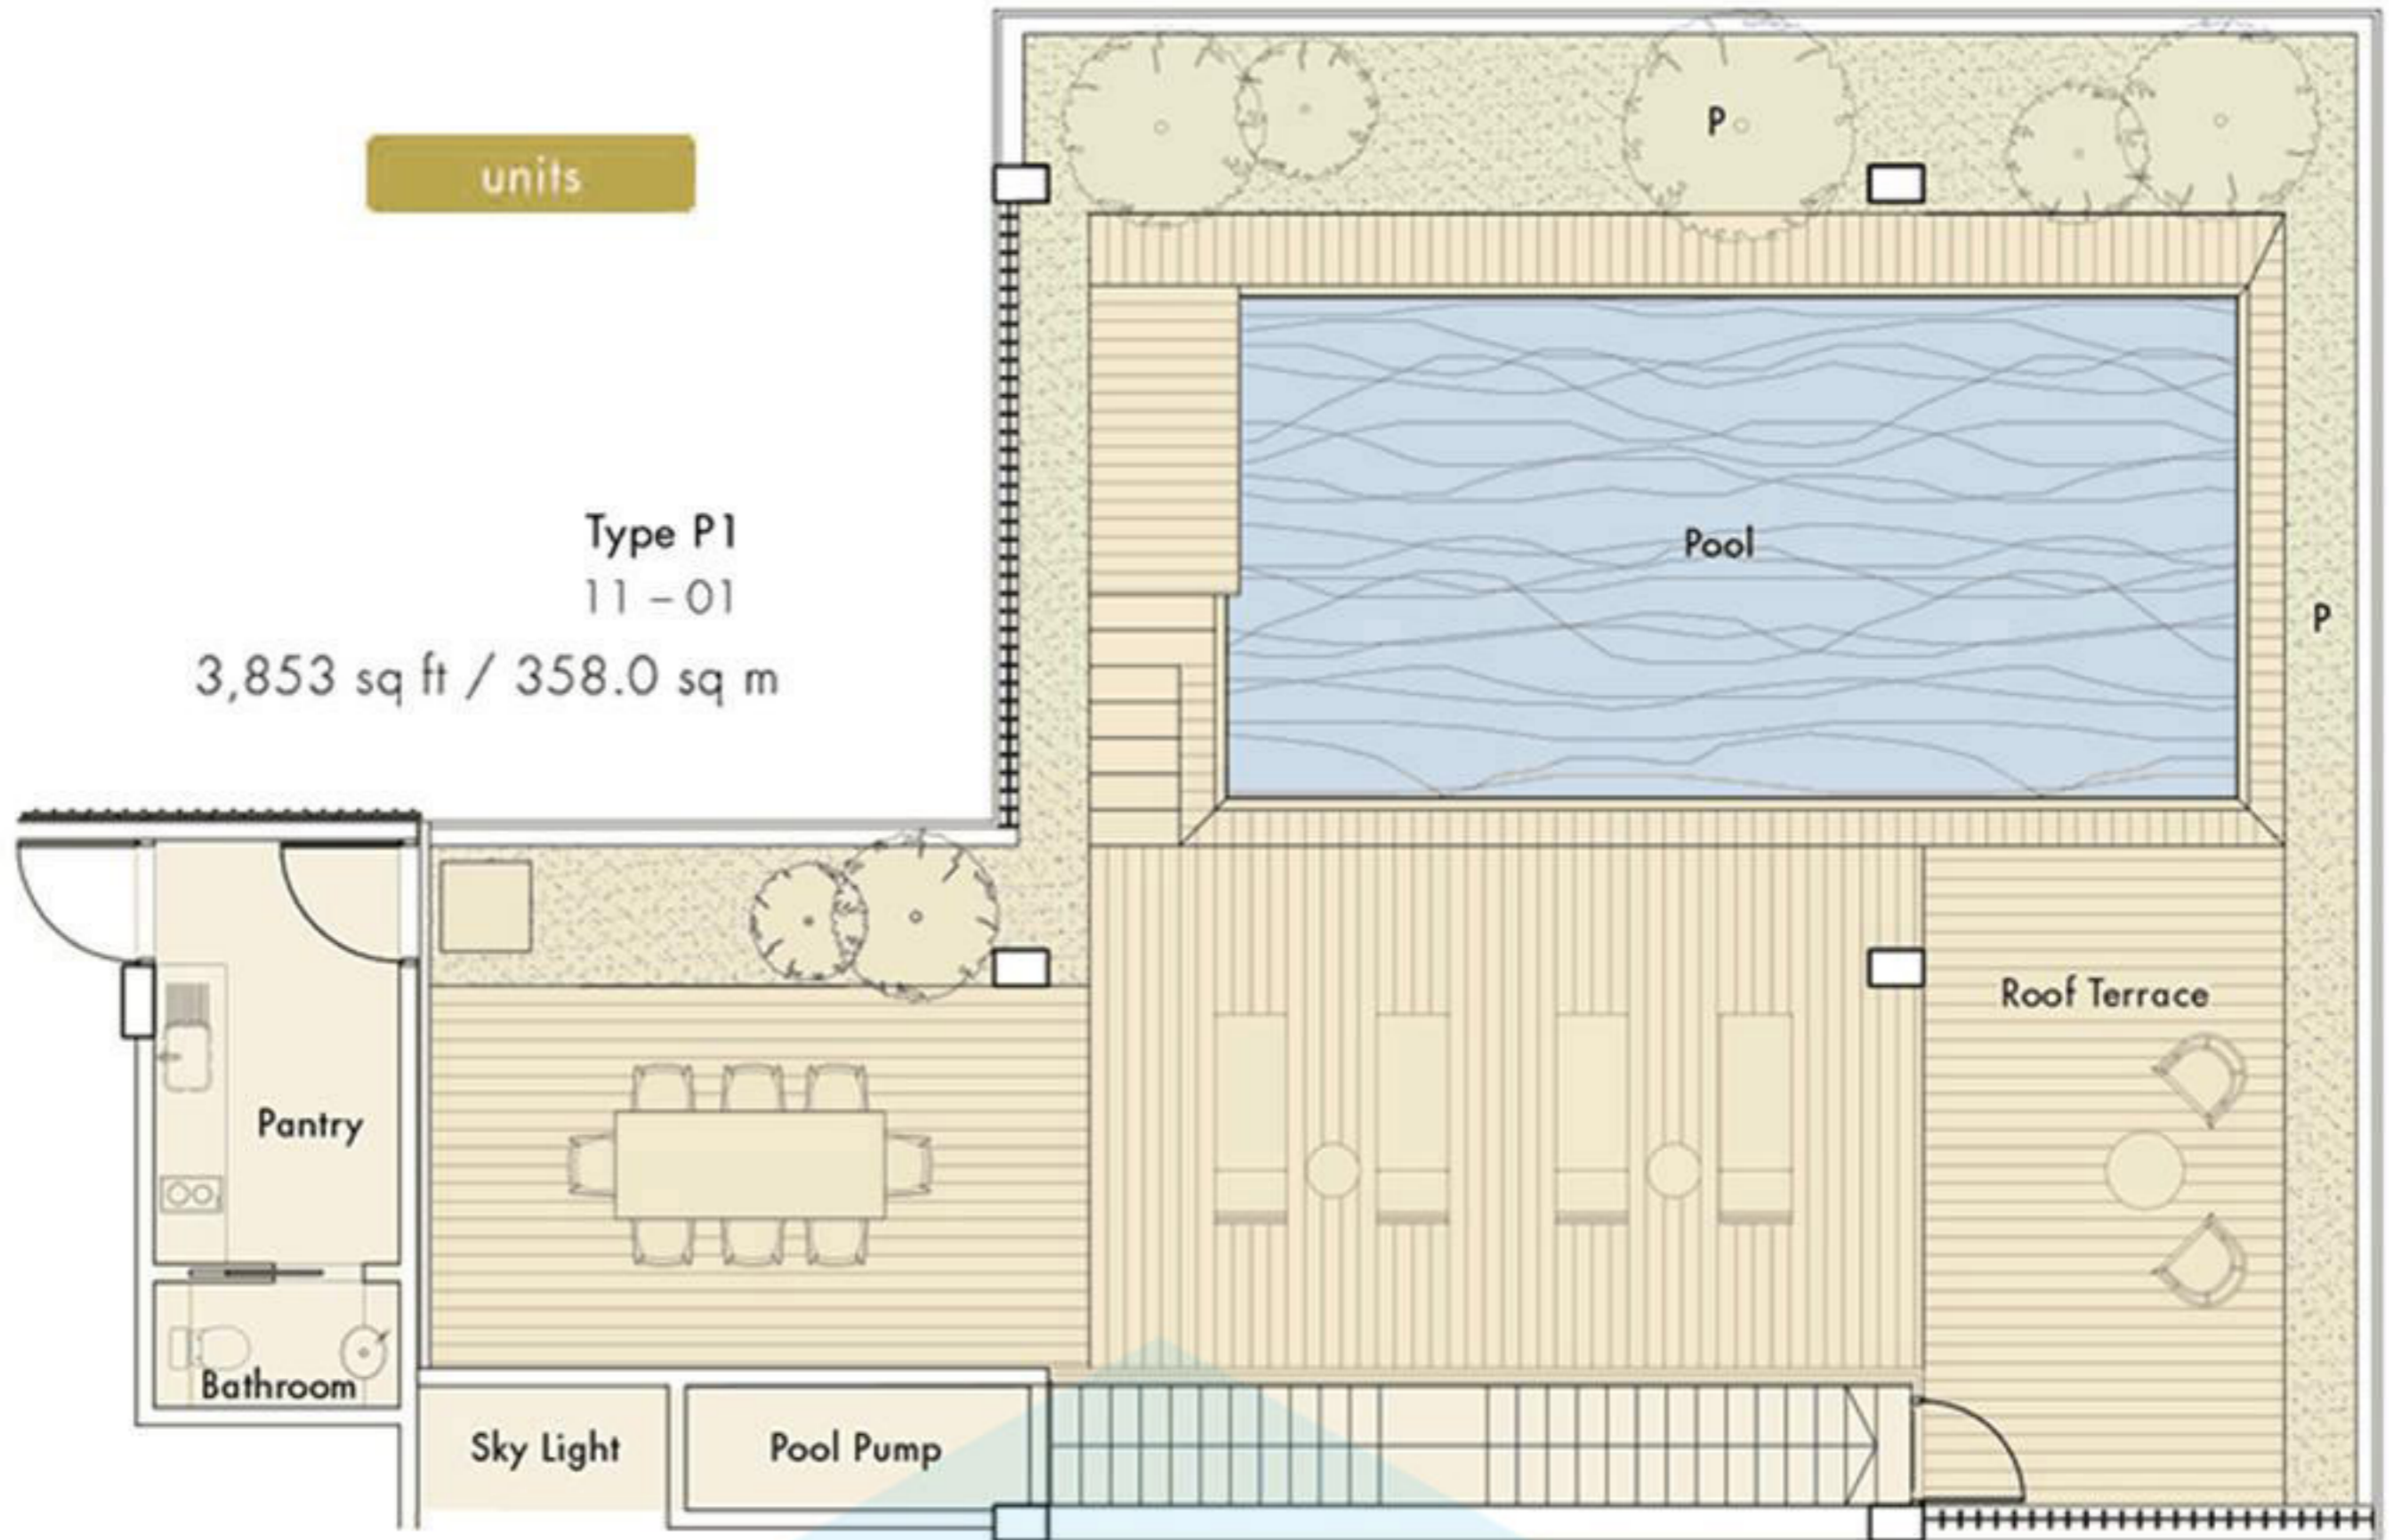

Service You Trust

- AC – Aircon Ledge
- B – Bay Window 500ht
- L – External Ledge
- P – Planter
- PES – Private Enclosed Space

nomu

two+one-bedroom units C4

*screening may be required

units

Type P1
11-01
3,853 sq ft / 358.0 sq m