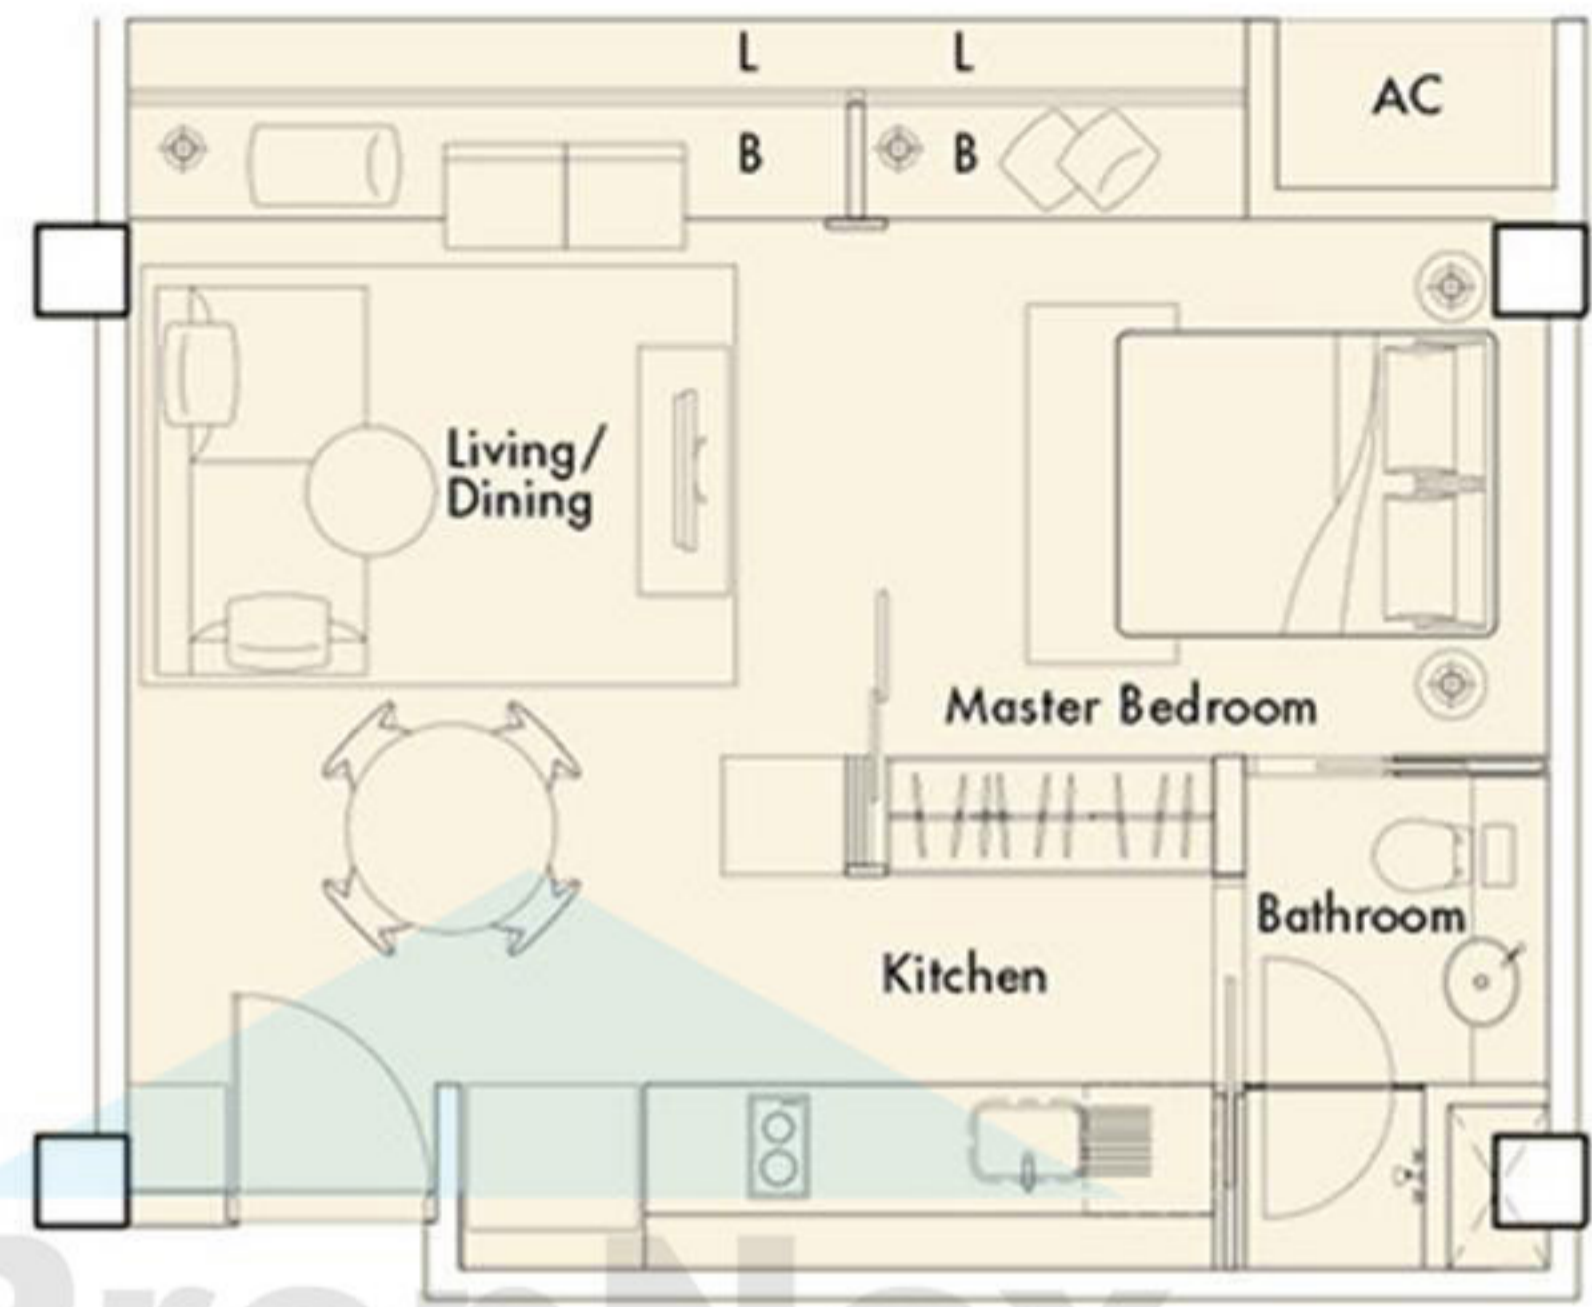

units

Type A3
06 - 08
460 sq ft / 42.8 sq m