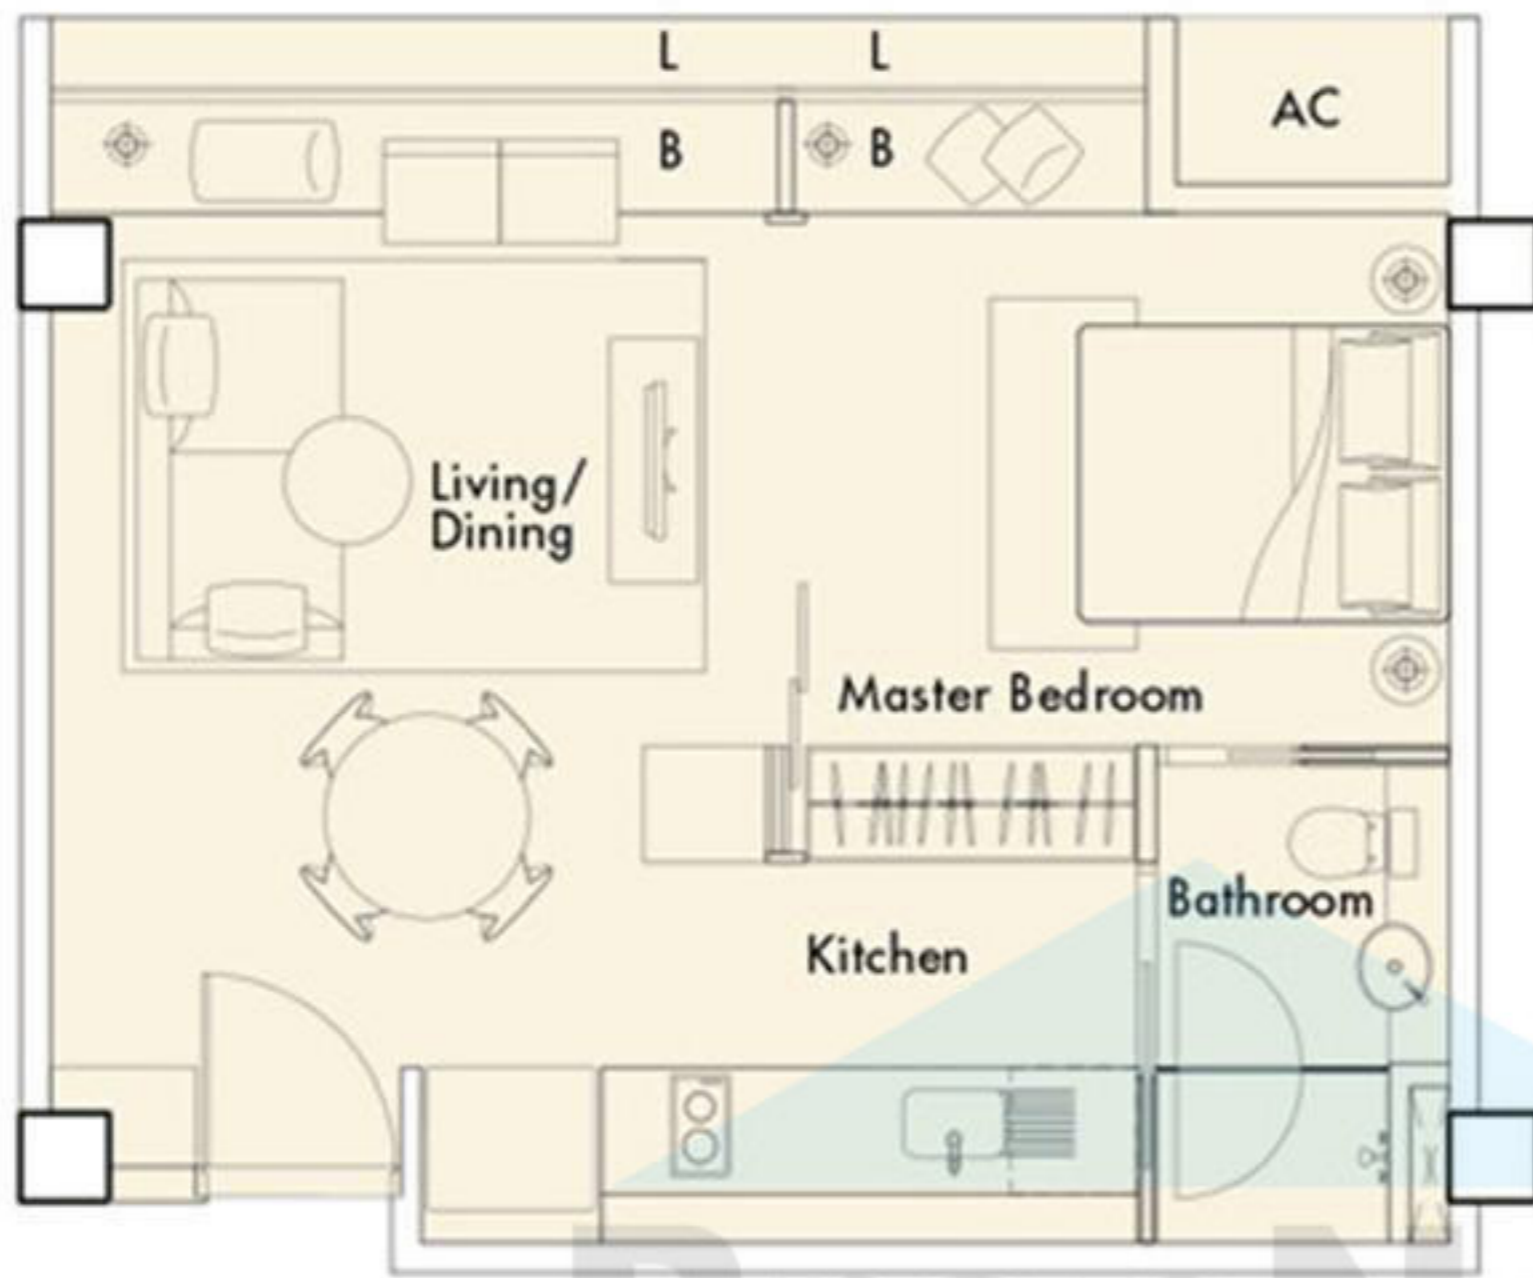

units

Type A1

07 - 01

08 - 01

09 - 01

465 sq ft / 43.2 sq m

PropNex
BUY CONDO.sg

Service You Trust

- AC - Aircon Ledge
- B - Bay Window 500ht
- L - External Ledge
- P - Planter
- PES - Private Enclosed Space