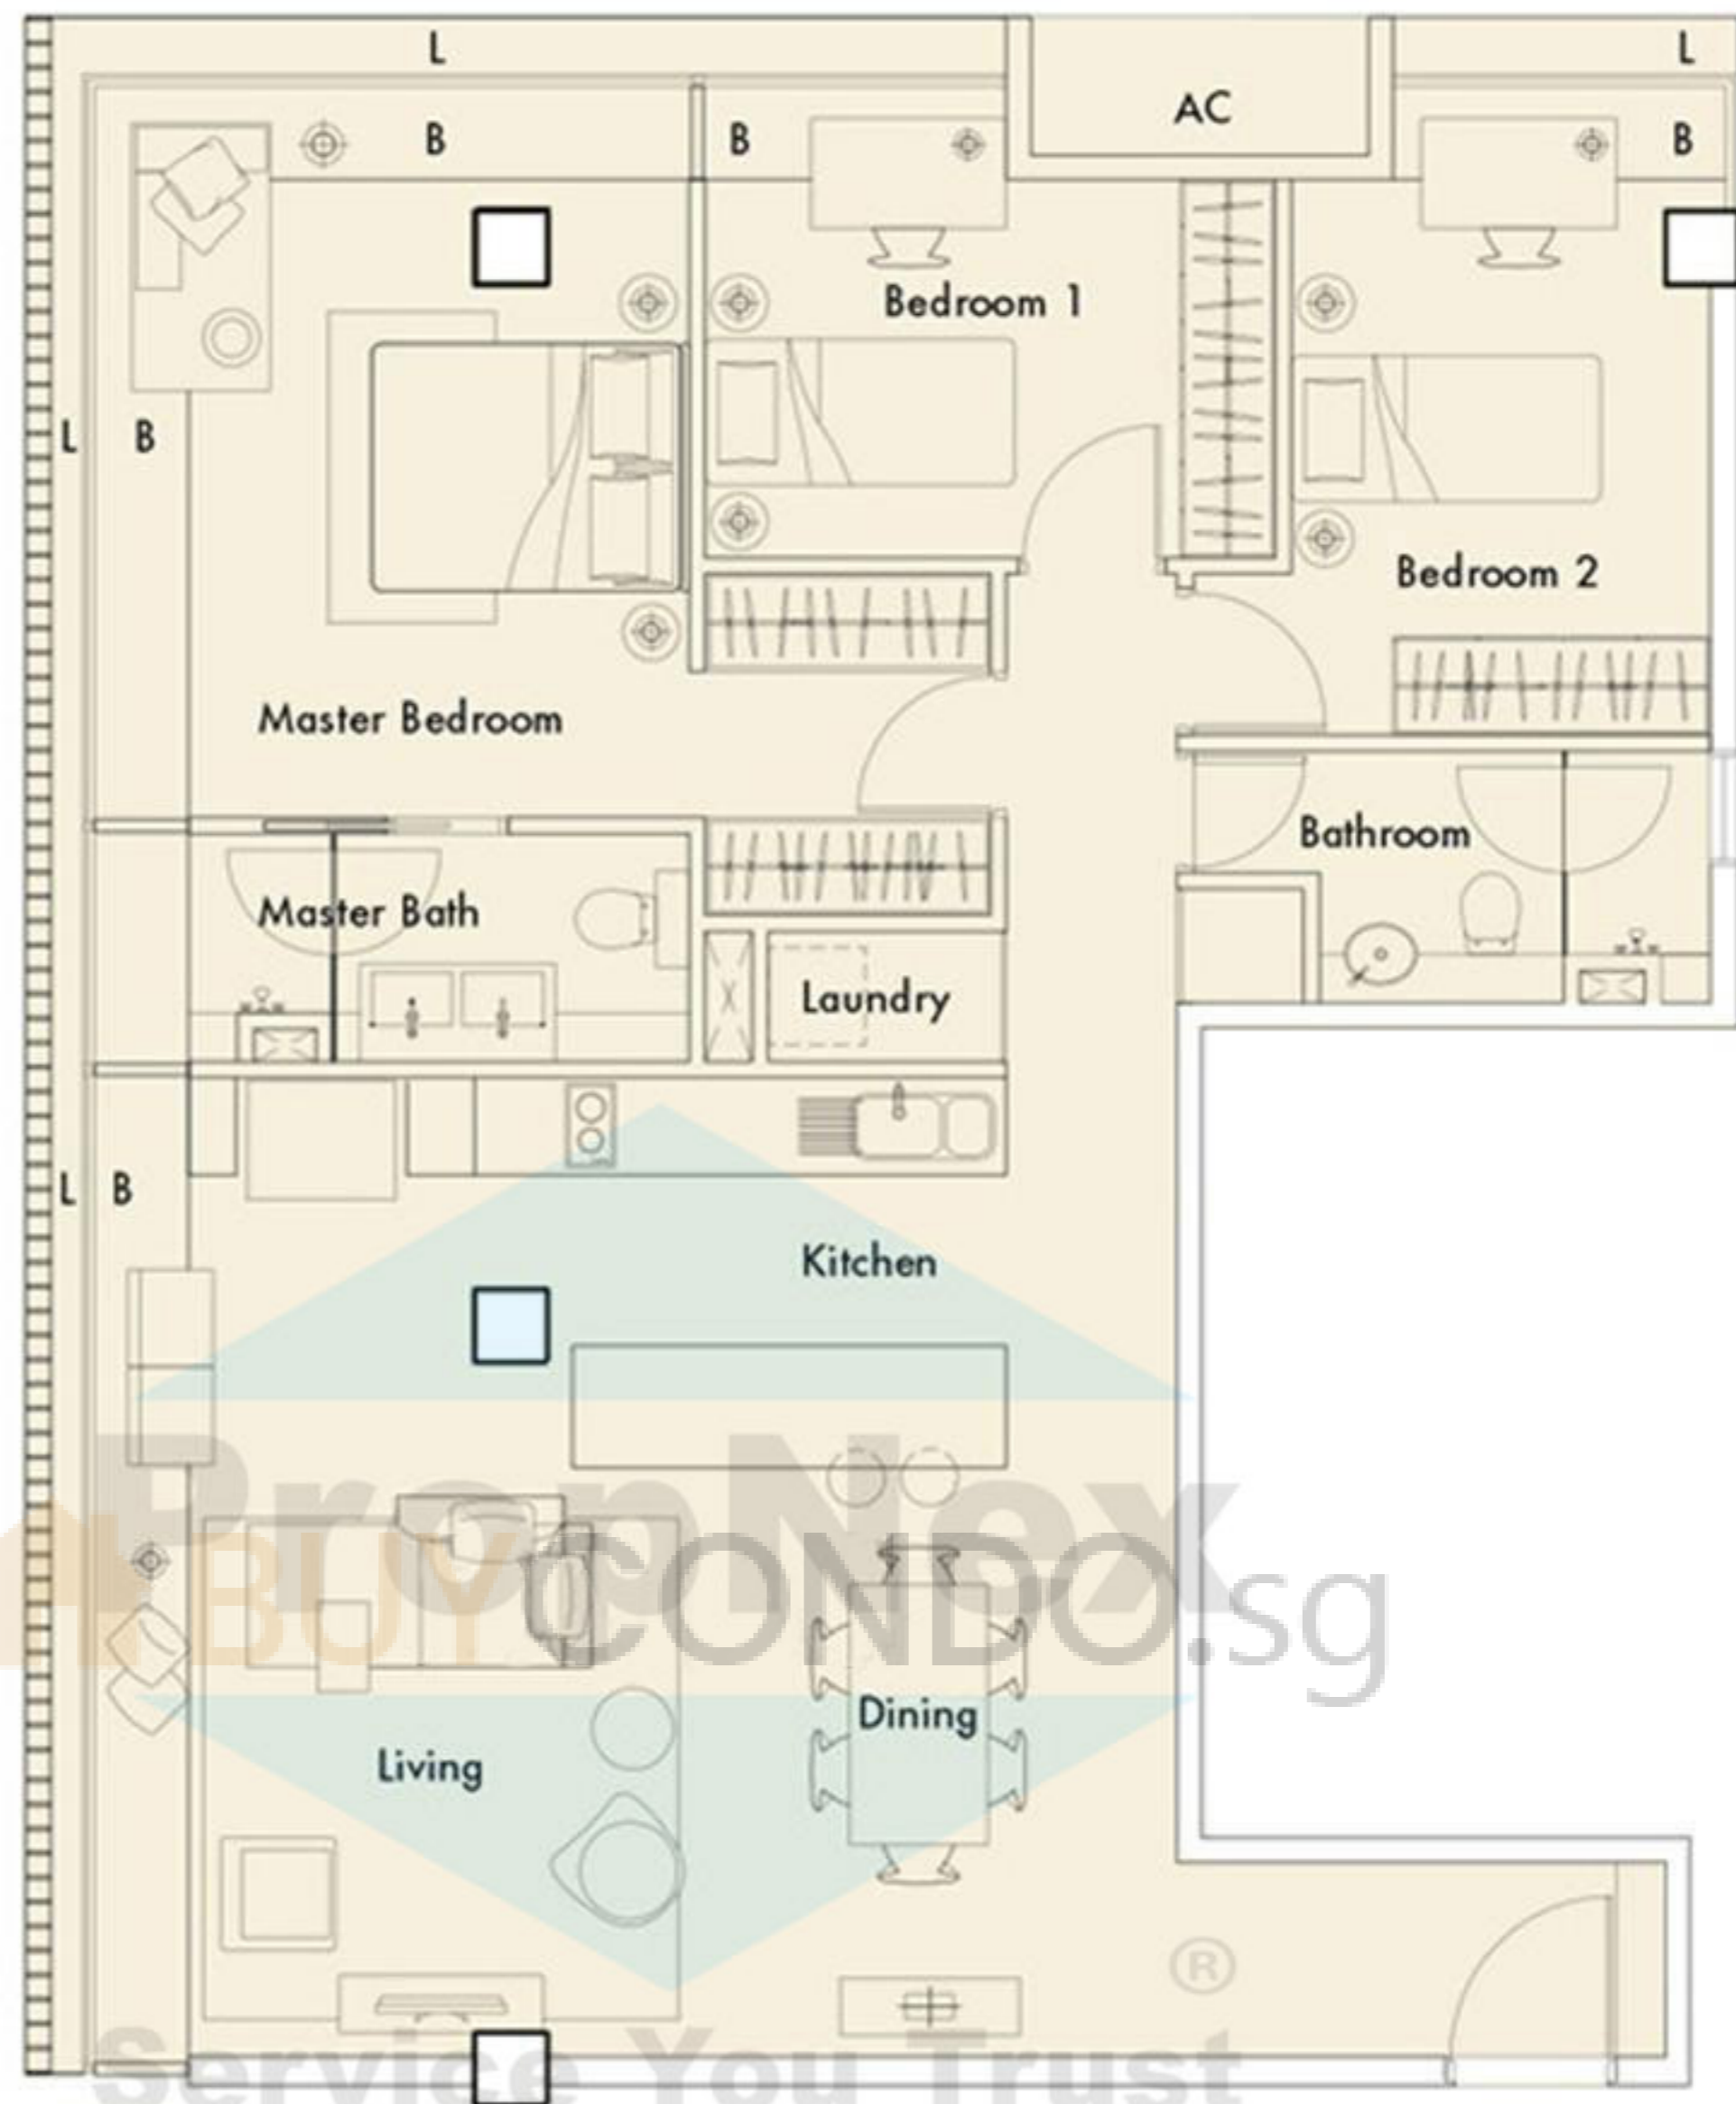

units

Type D3
08 - 07*
09 - 07*
10 - 07*

1,147 sq ft / 106.6 sq m

- AC - Aircon Ledge
- B - Bay Window 500ht
- L - External Ledge
- P - Planter
- PES - Private Enclosed Space