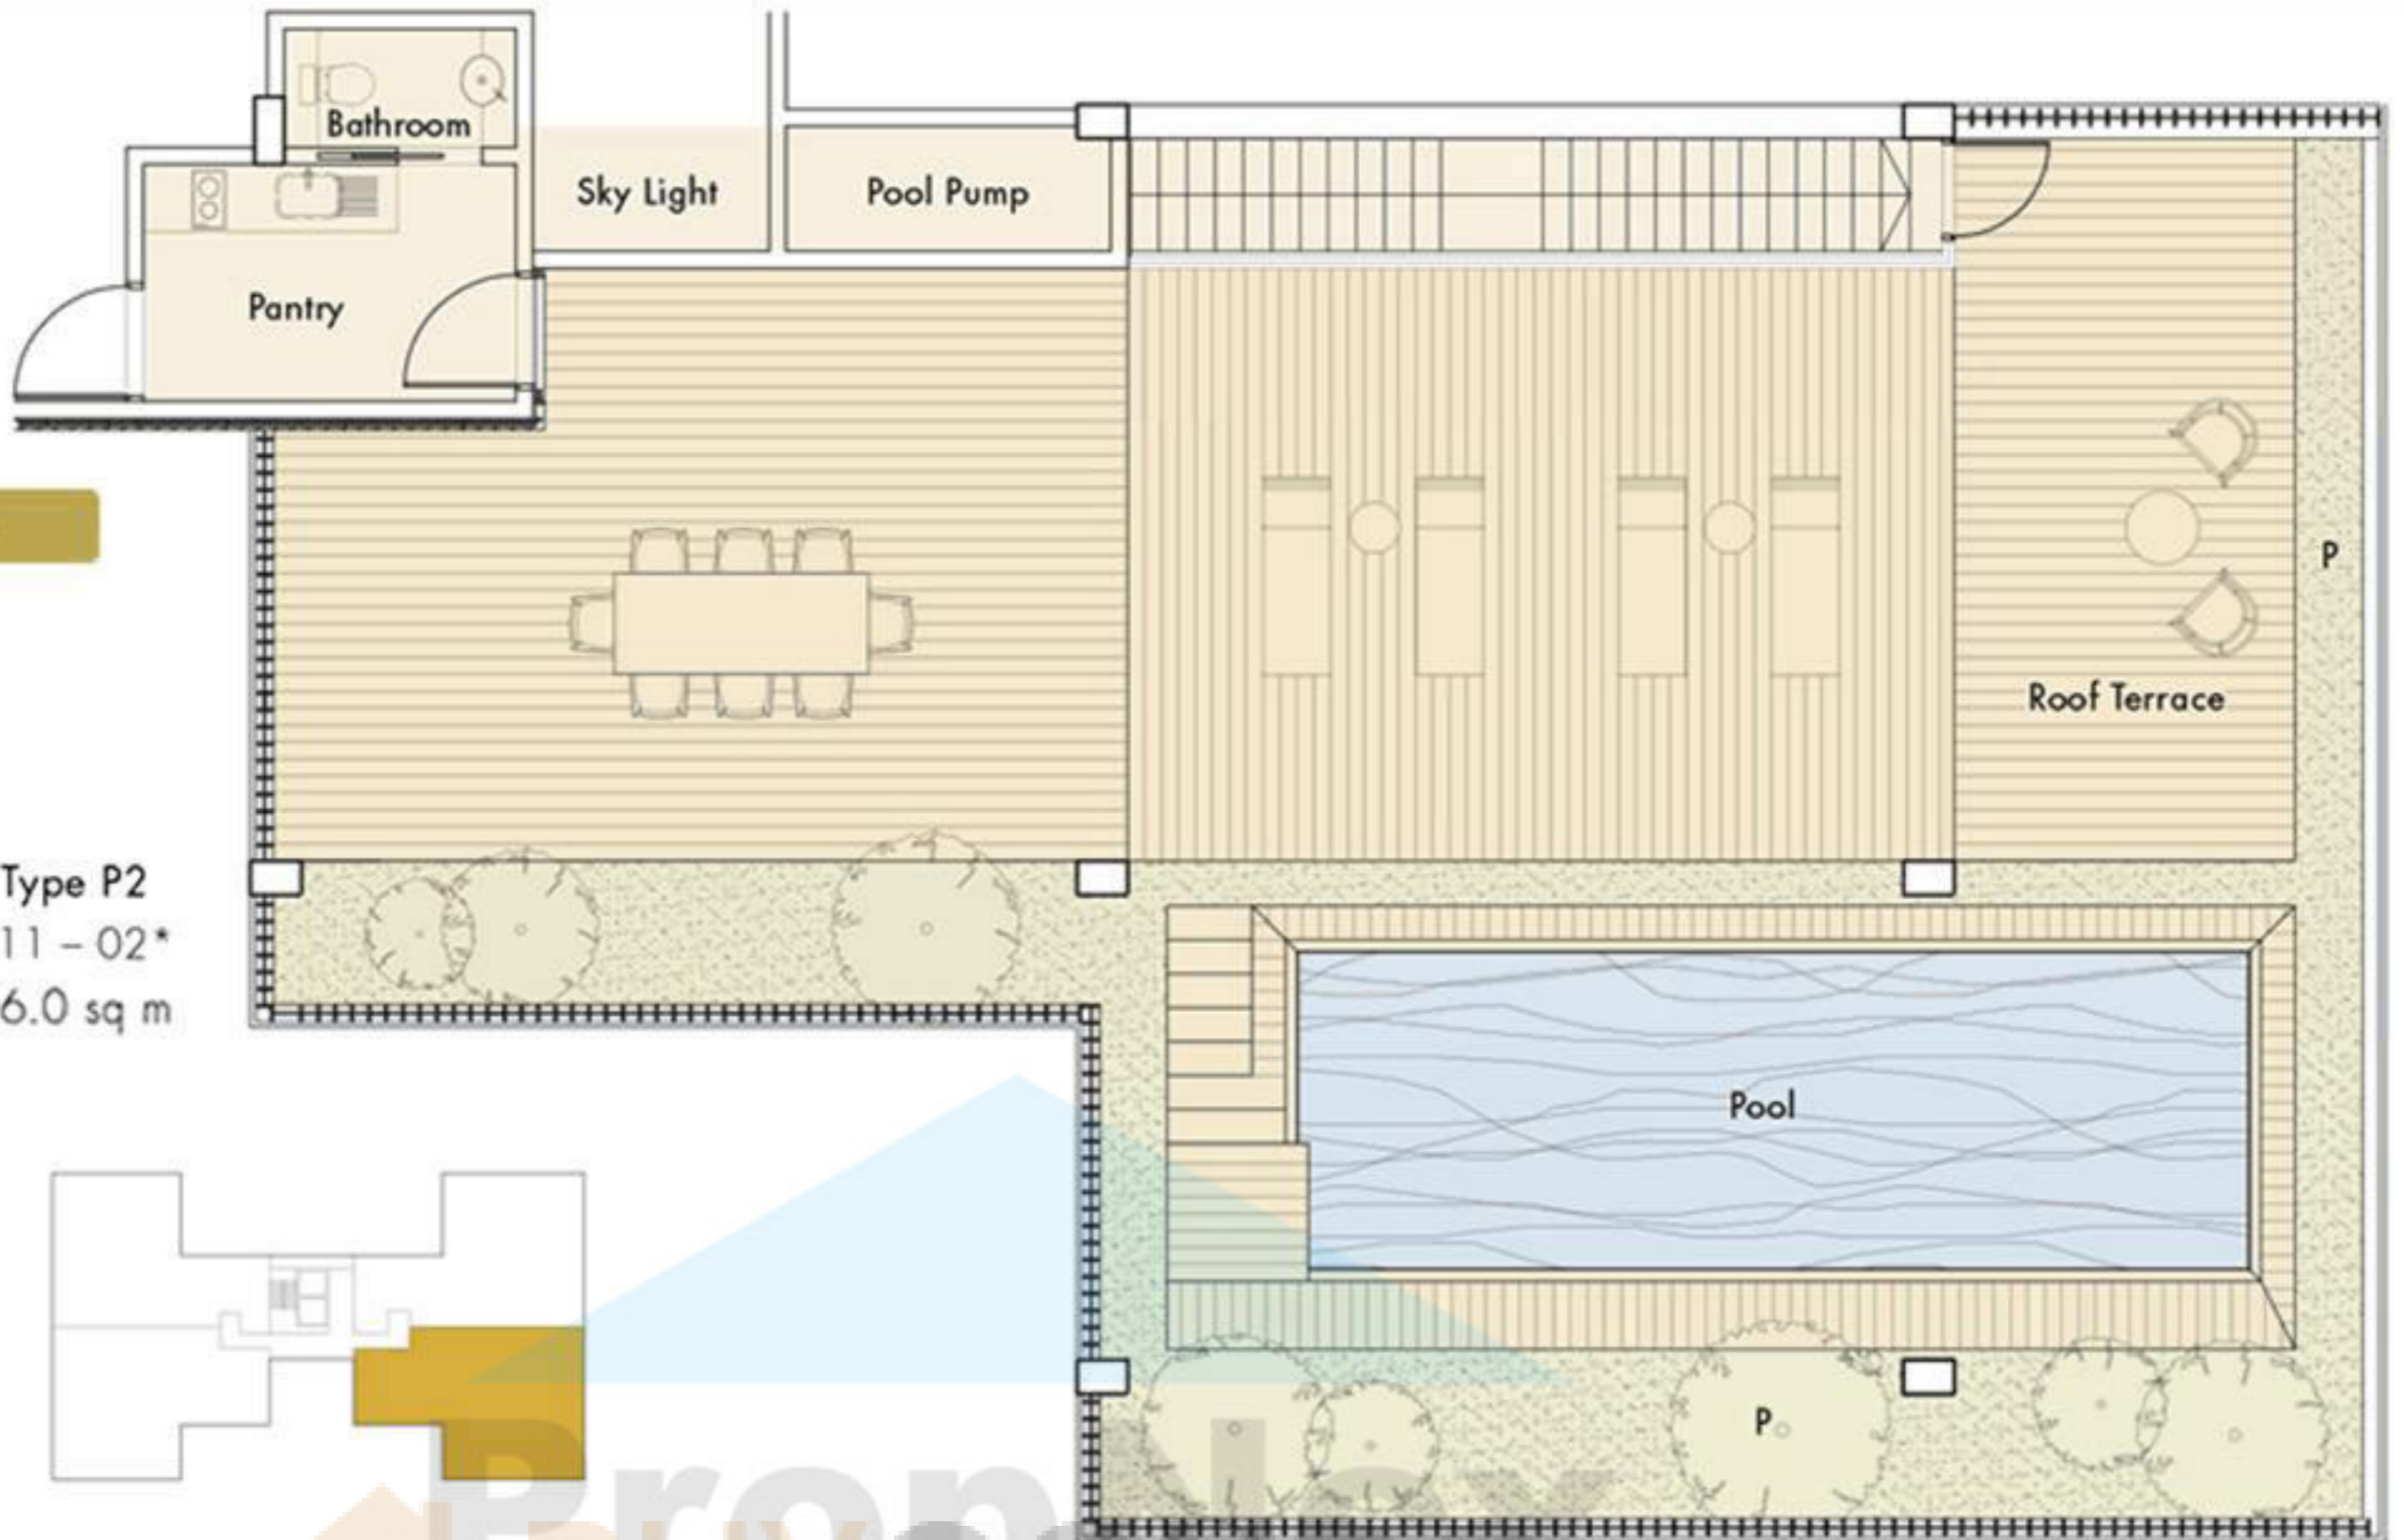

units

Type P2
11 - 02*
4,370 sq ft / 406.0 sq m