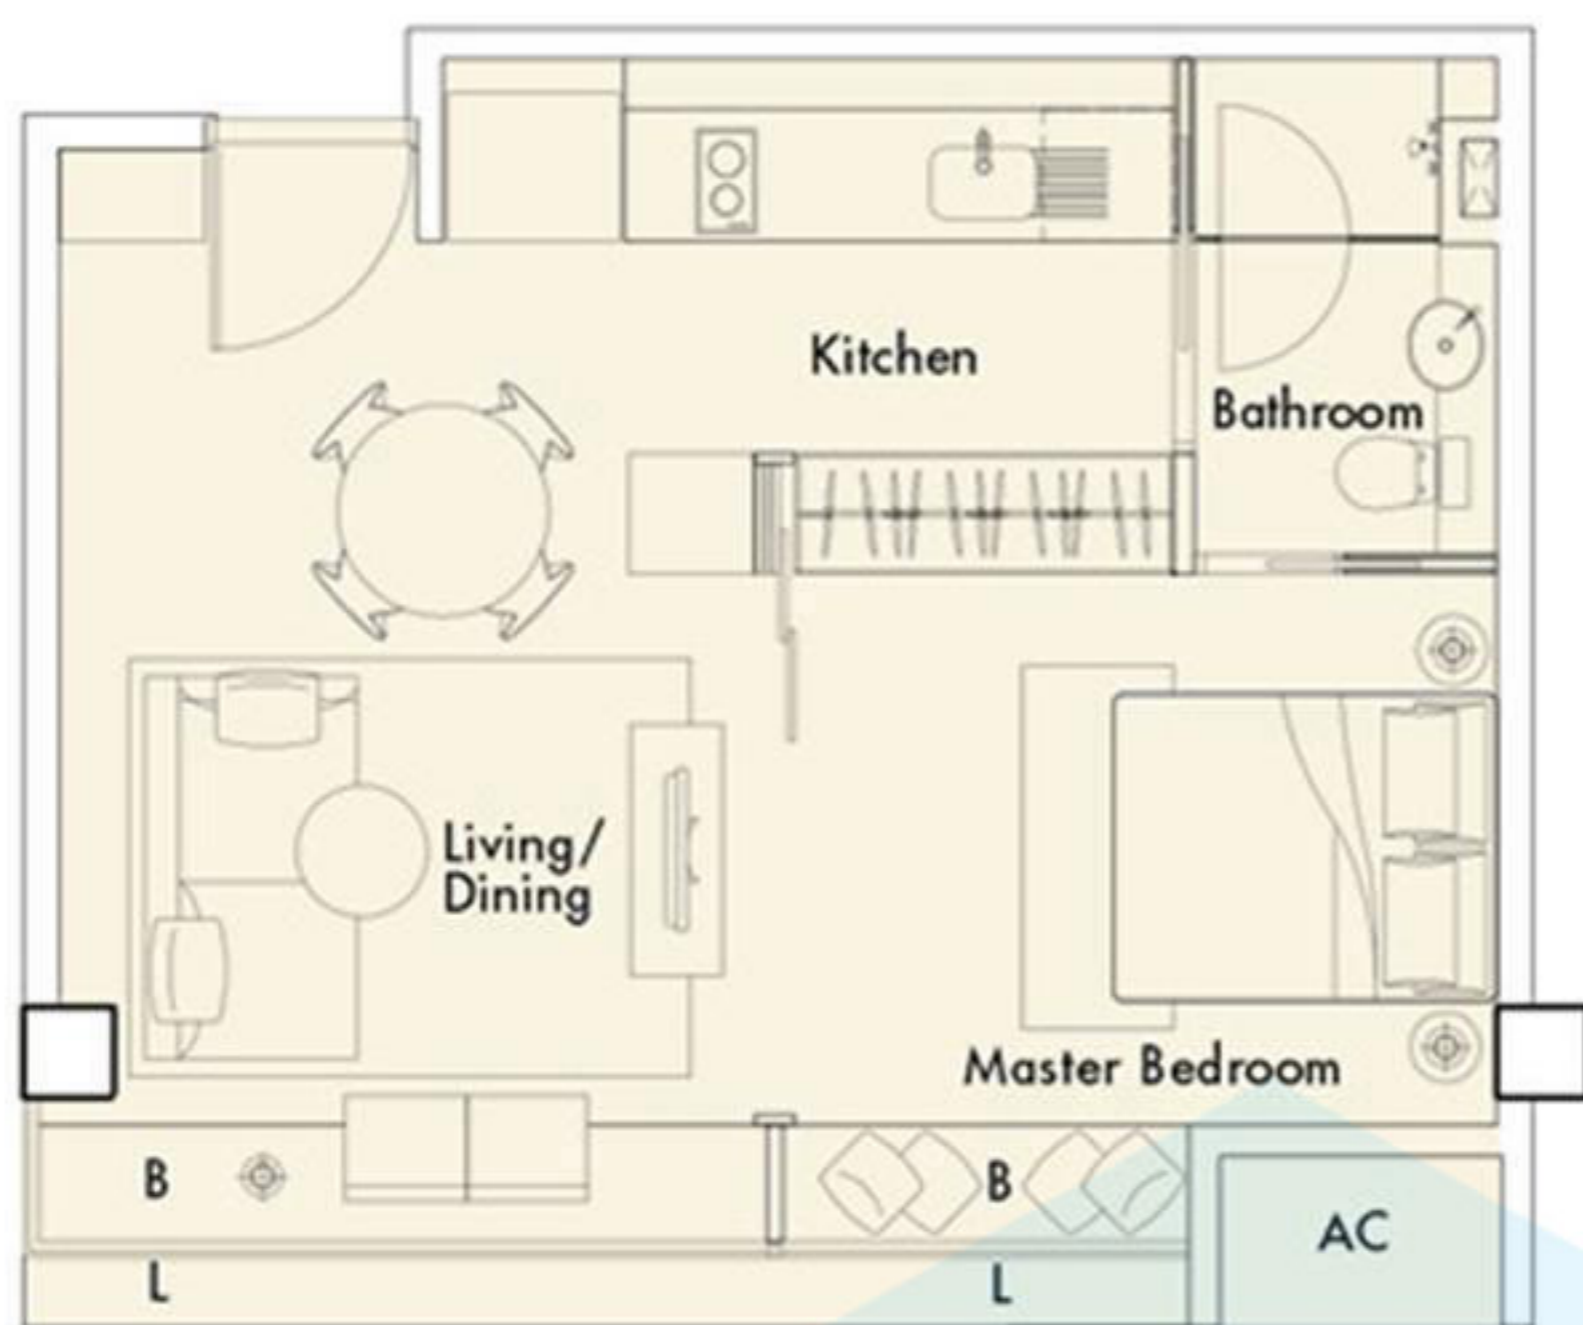

Type A1 - 2
 10 - 01
 598 sq ft / 55.6 sq m

- AC - Aircon Ledge
- B - Bay Window 500ht
- L - External Ledge
- P - Planter
- PES - Private Enclosed Space

Service You Trust

nomu

one-bedroom units A1

units

Type A2