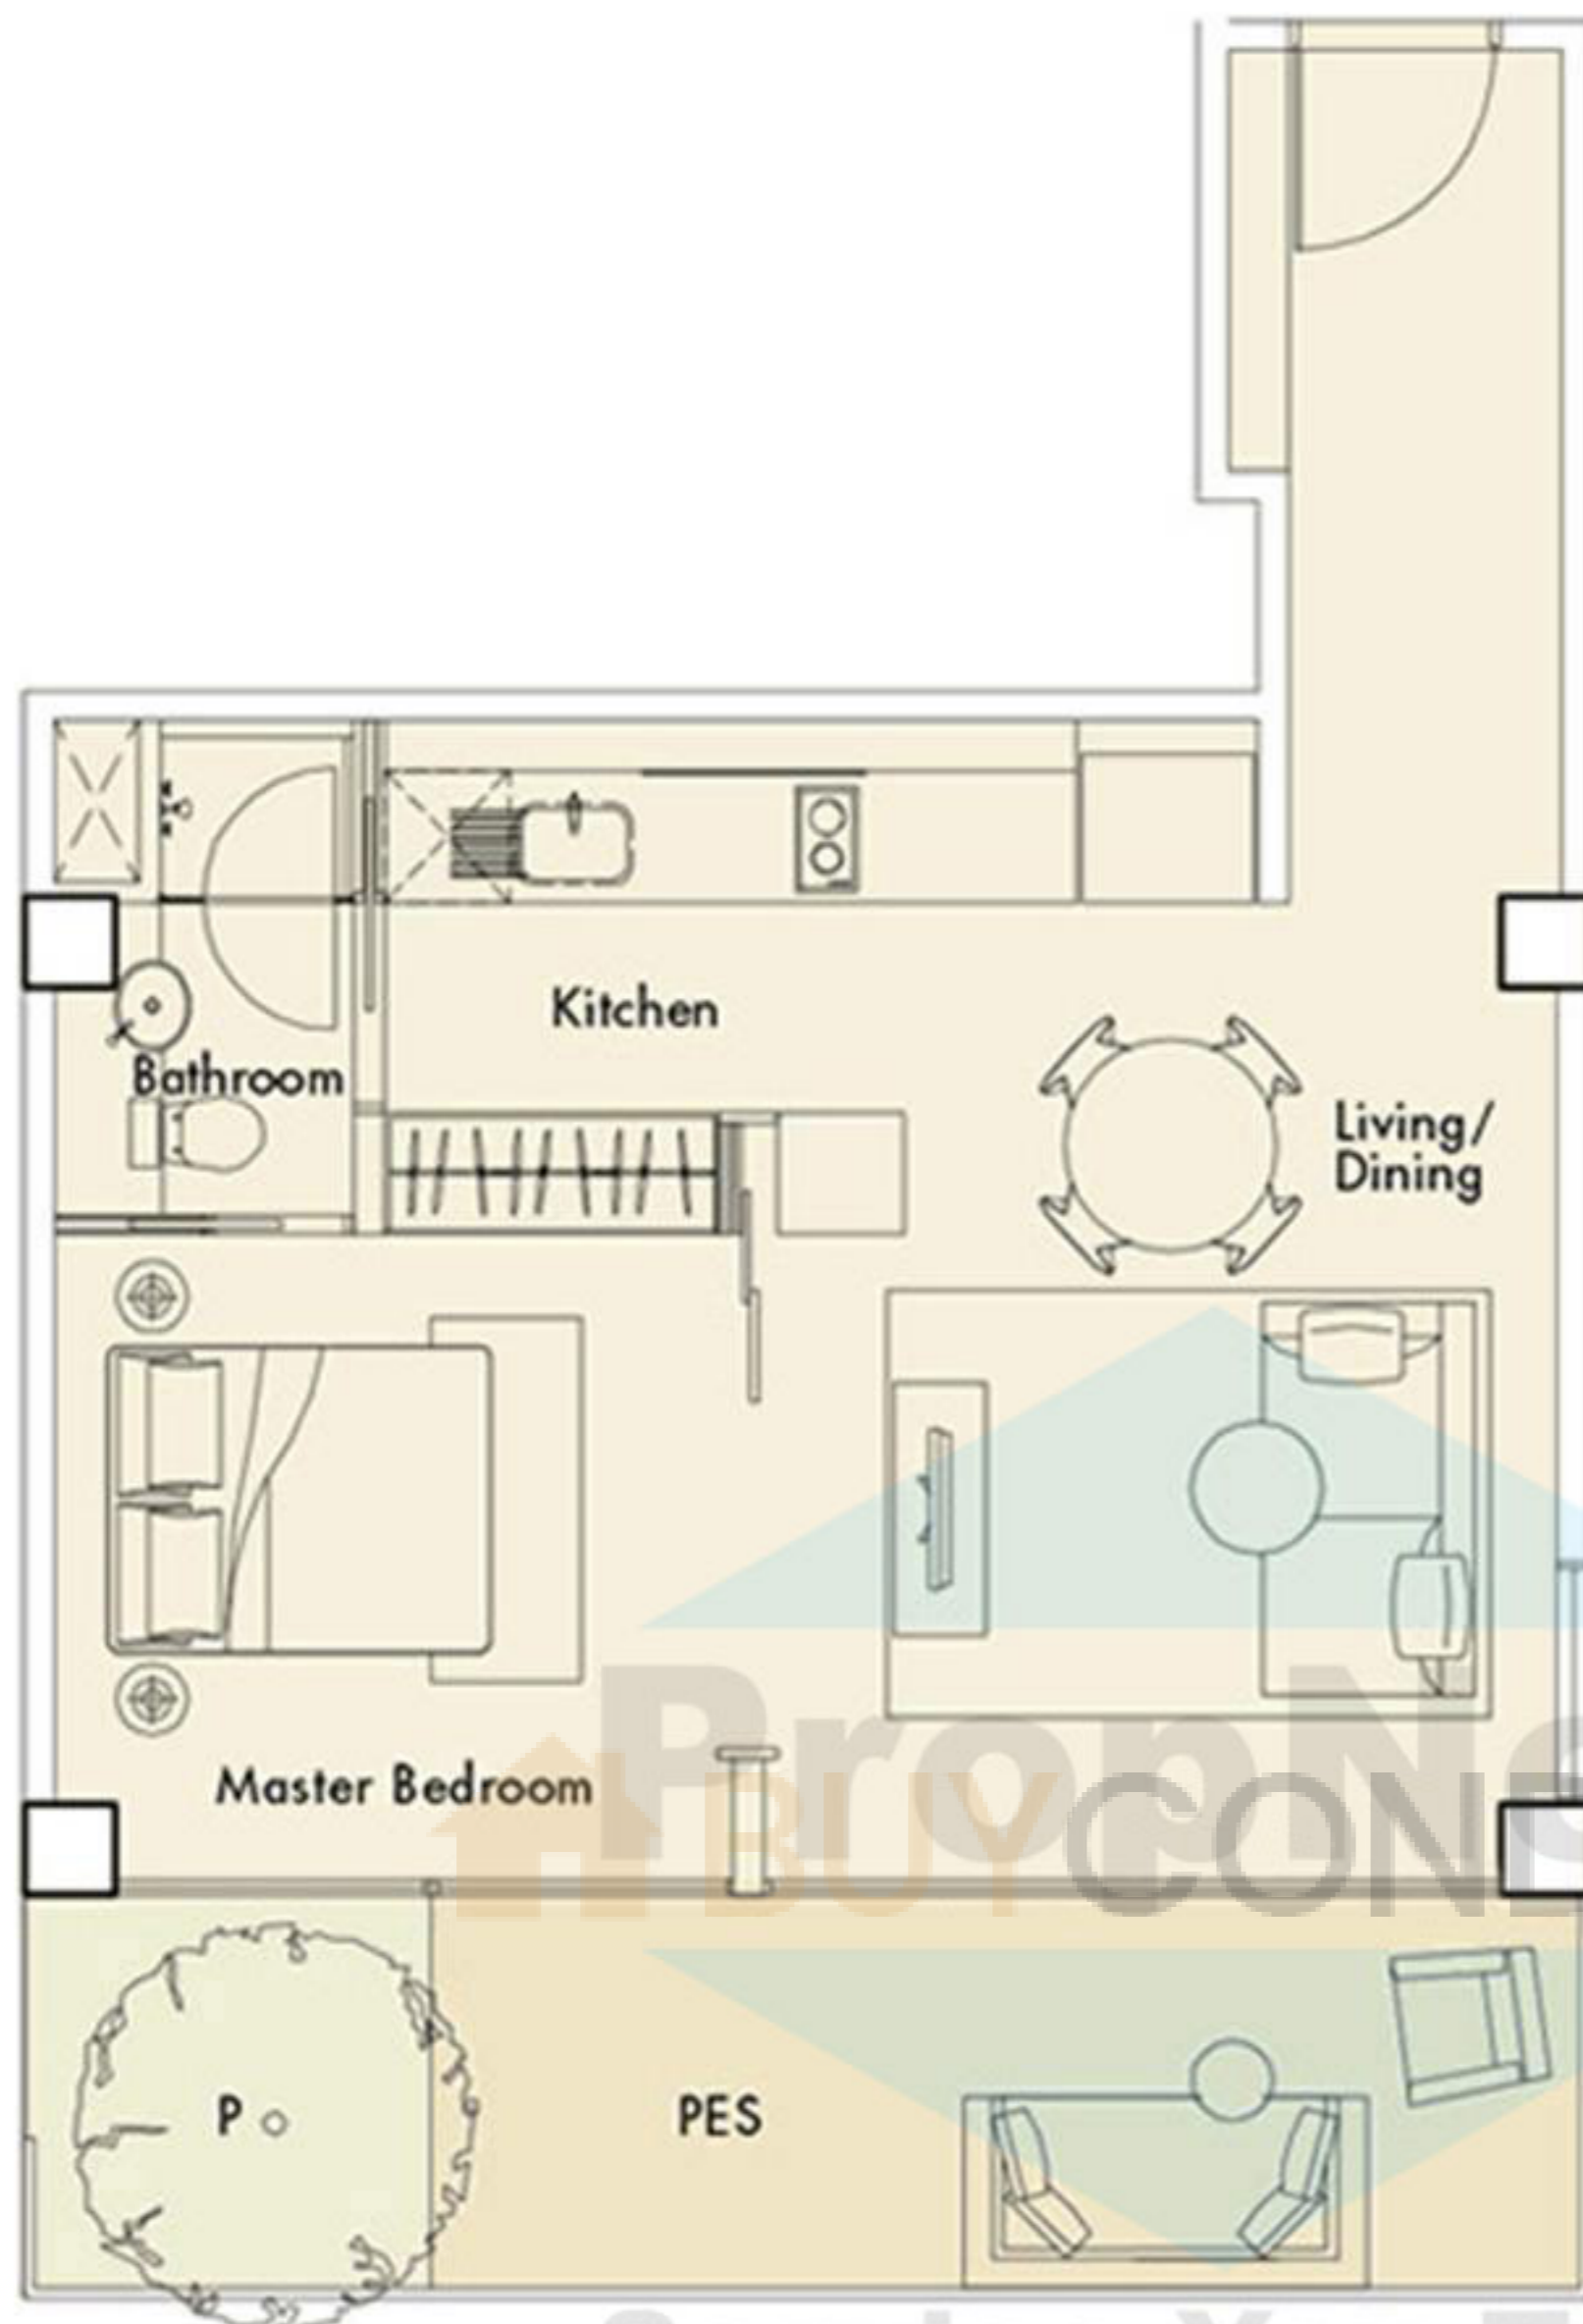

units

Type A2 - P
 05 - 04
 635 sq ft / 59.0 sq m

PropNbox
 BUY CONDO.sg

Service You Trust

- AC - Aircon Ledge
- B - Bay Window 500ht
- L - External Ledge
- P - Planter
- PES - Private Enclosed Space

nomu

one-bedroom units A2
 *screening may be required