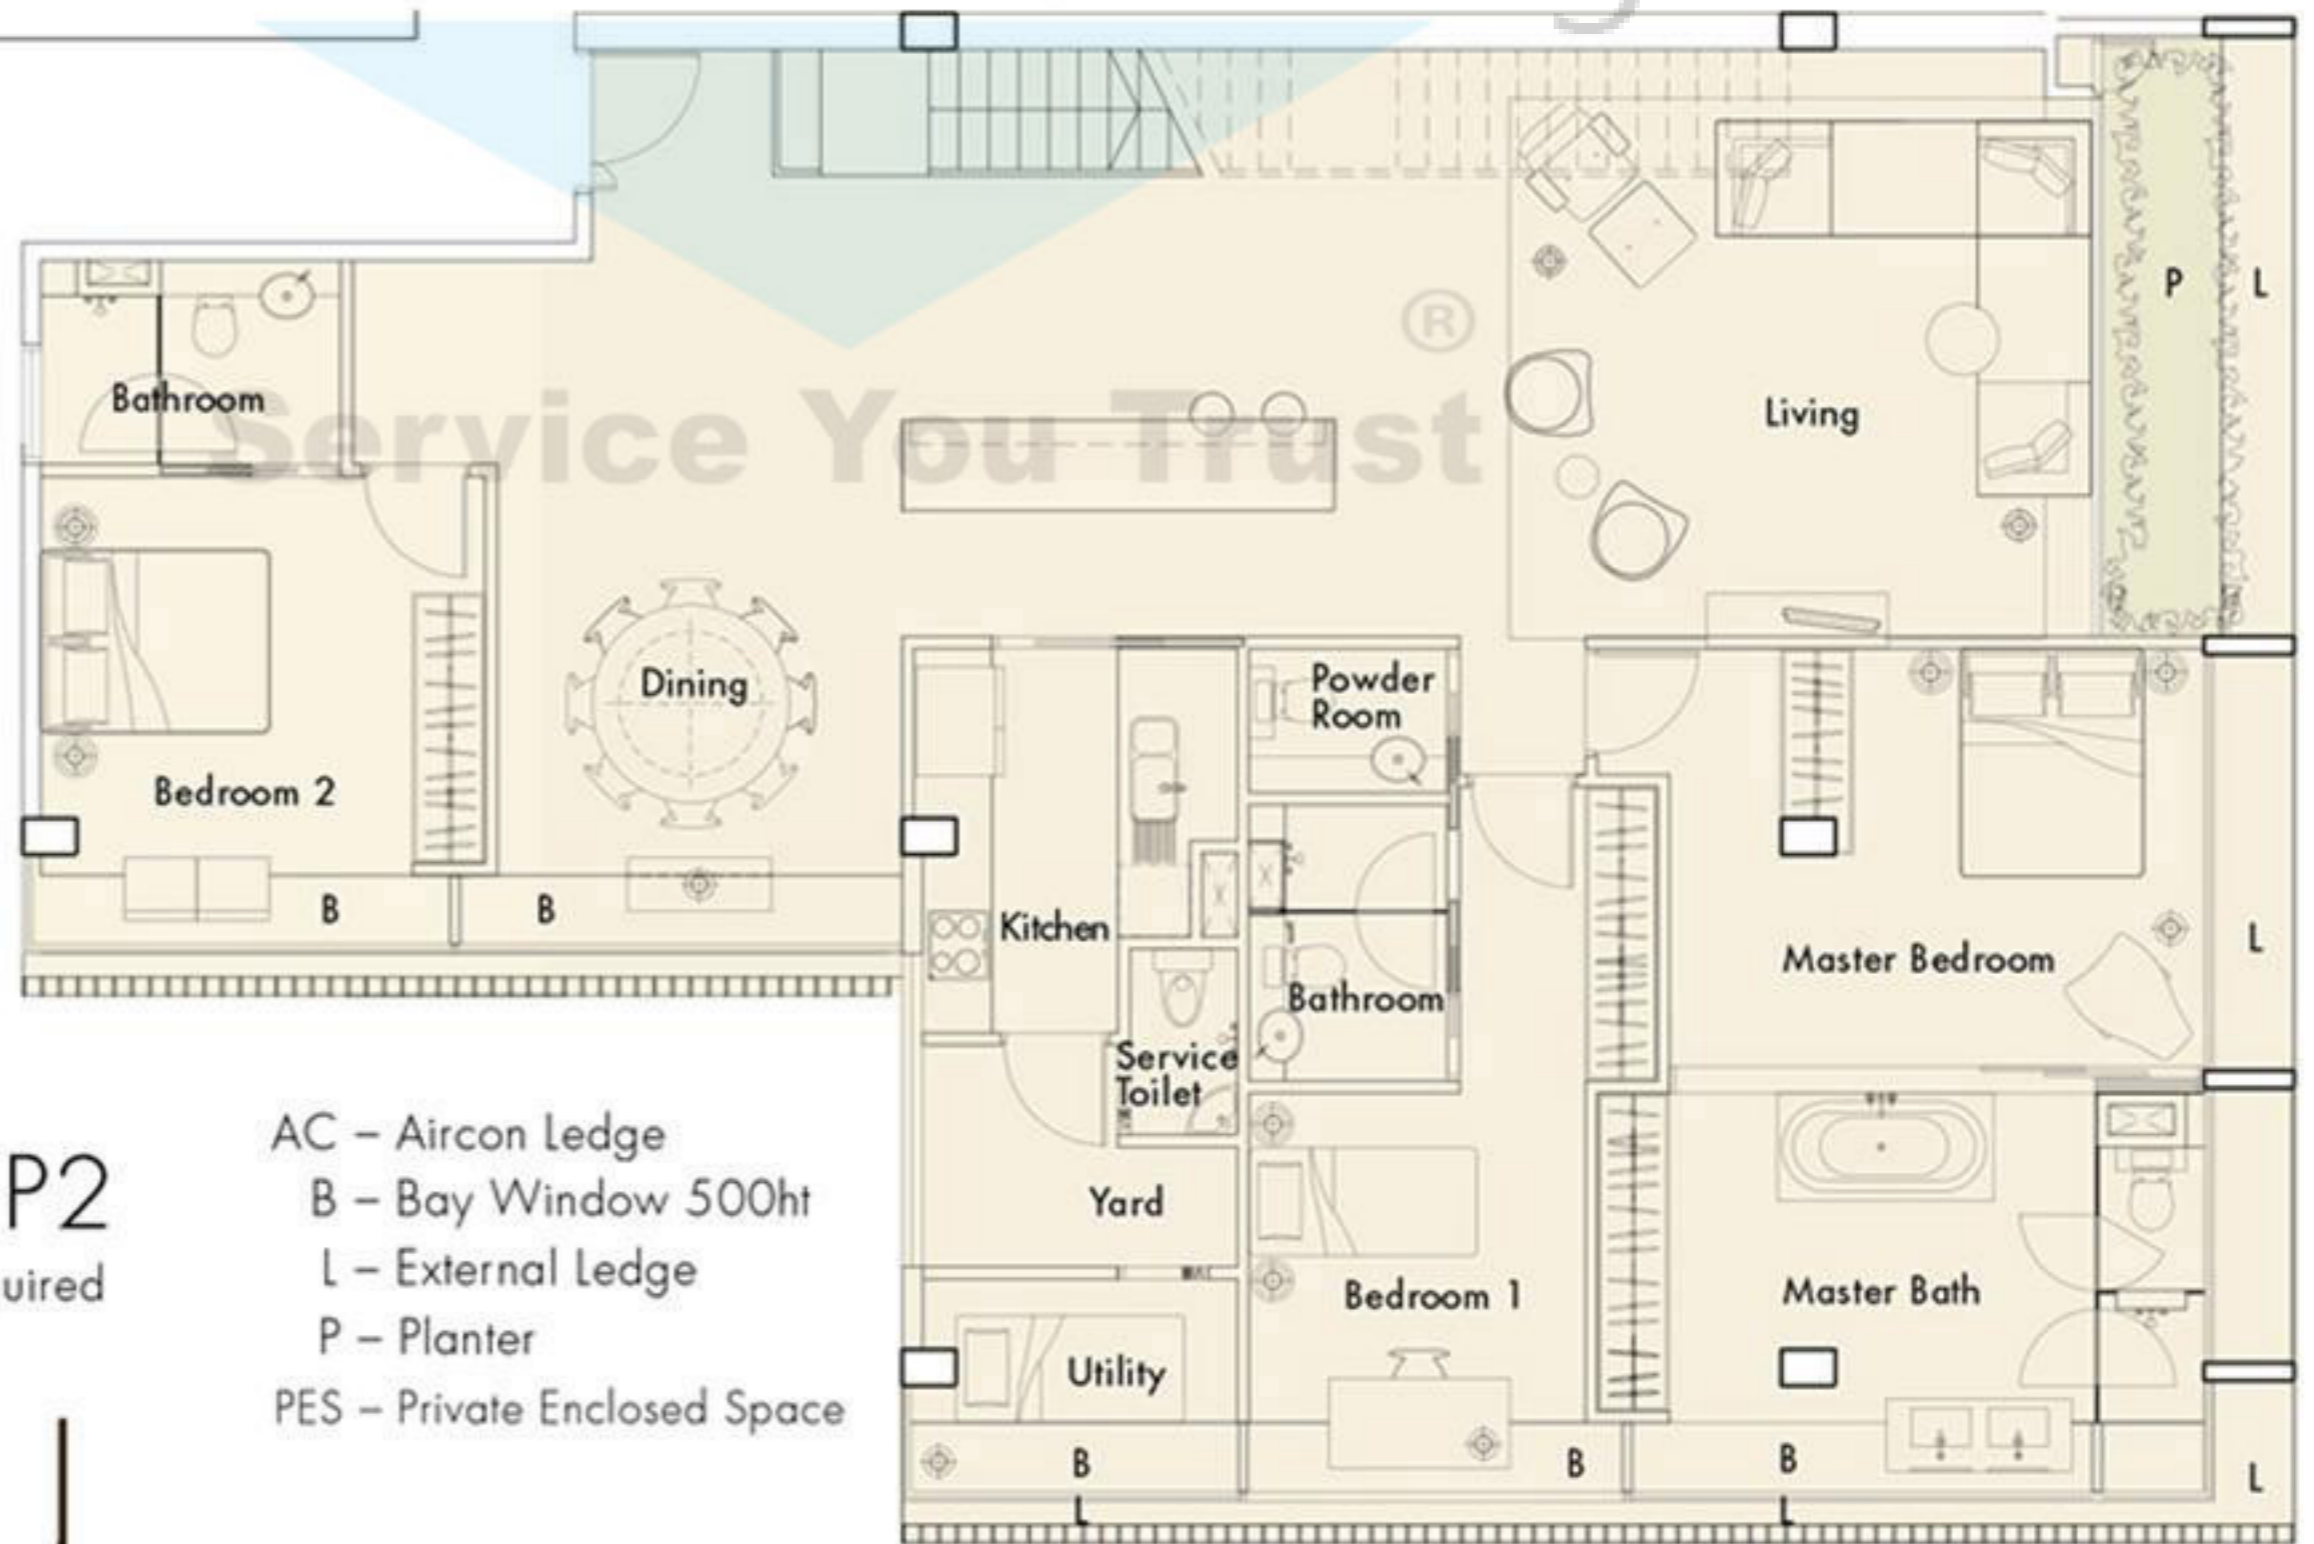

penthouse P1

- AC - Aircon Ledge
- B - Bay Window 500ht
- L - External Ledge
- P - Planter
- PES - Private Enclosed Space

nomu

units

Type P2
11 - 02*
4,370 sq ft / 406.0 sq m

PropBUYCONDO.sg

penthouse P2

*screening may be required