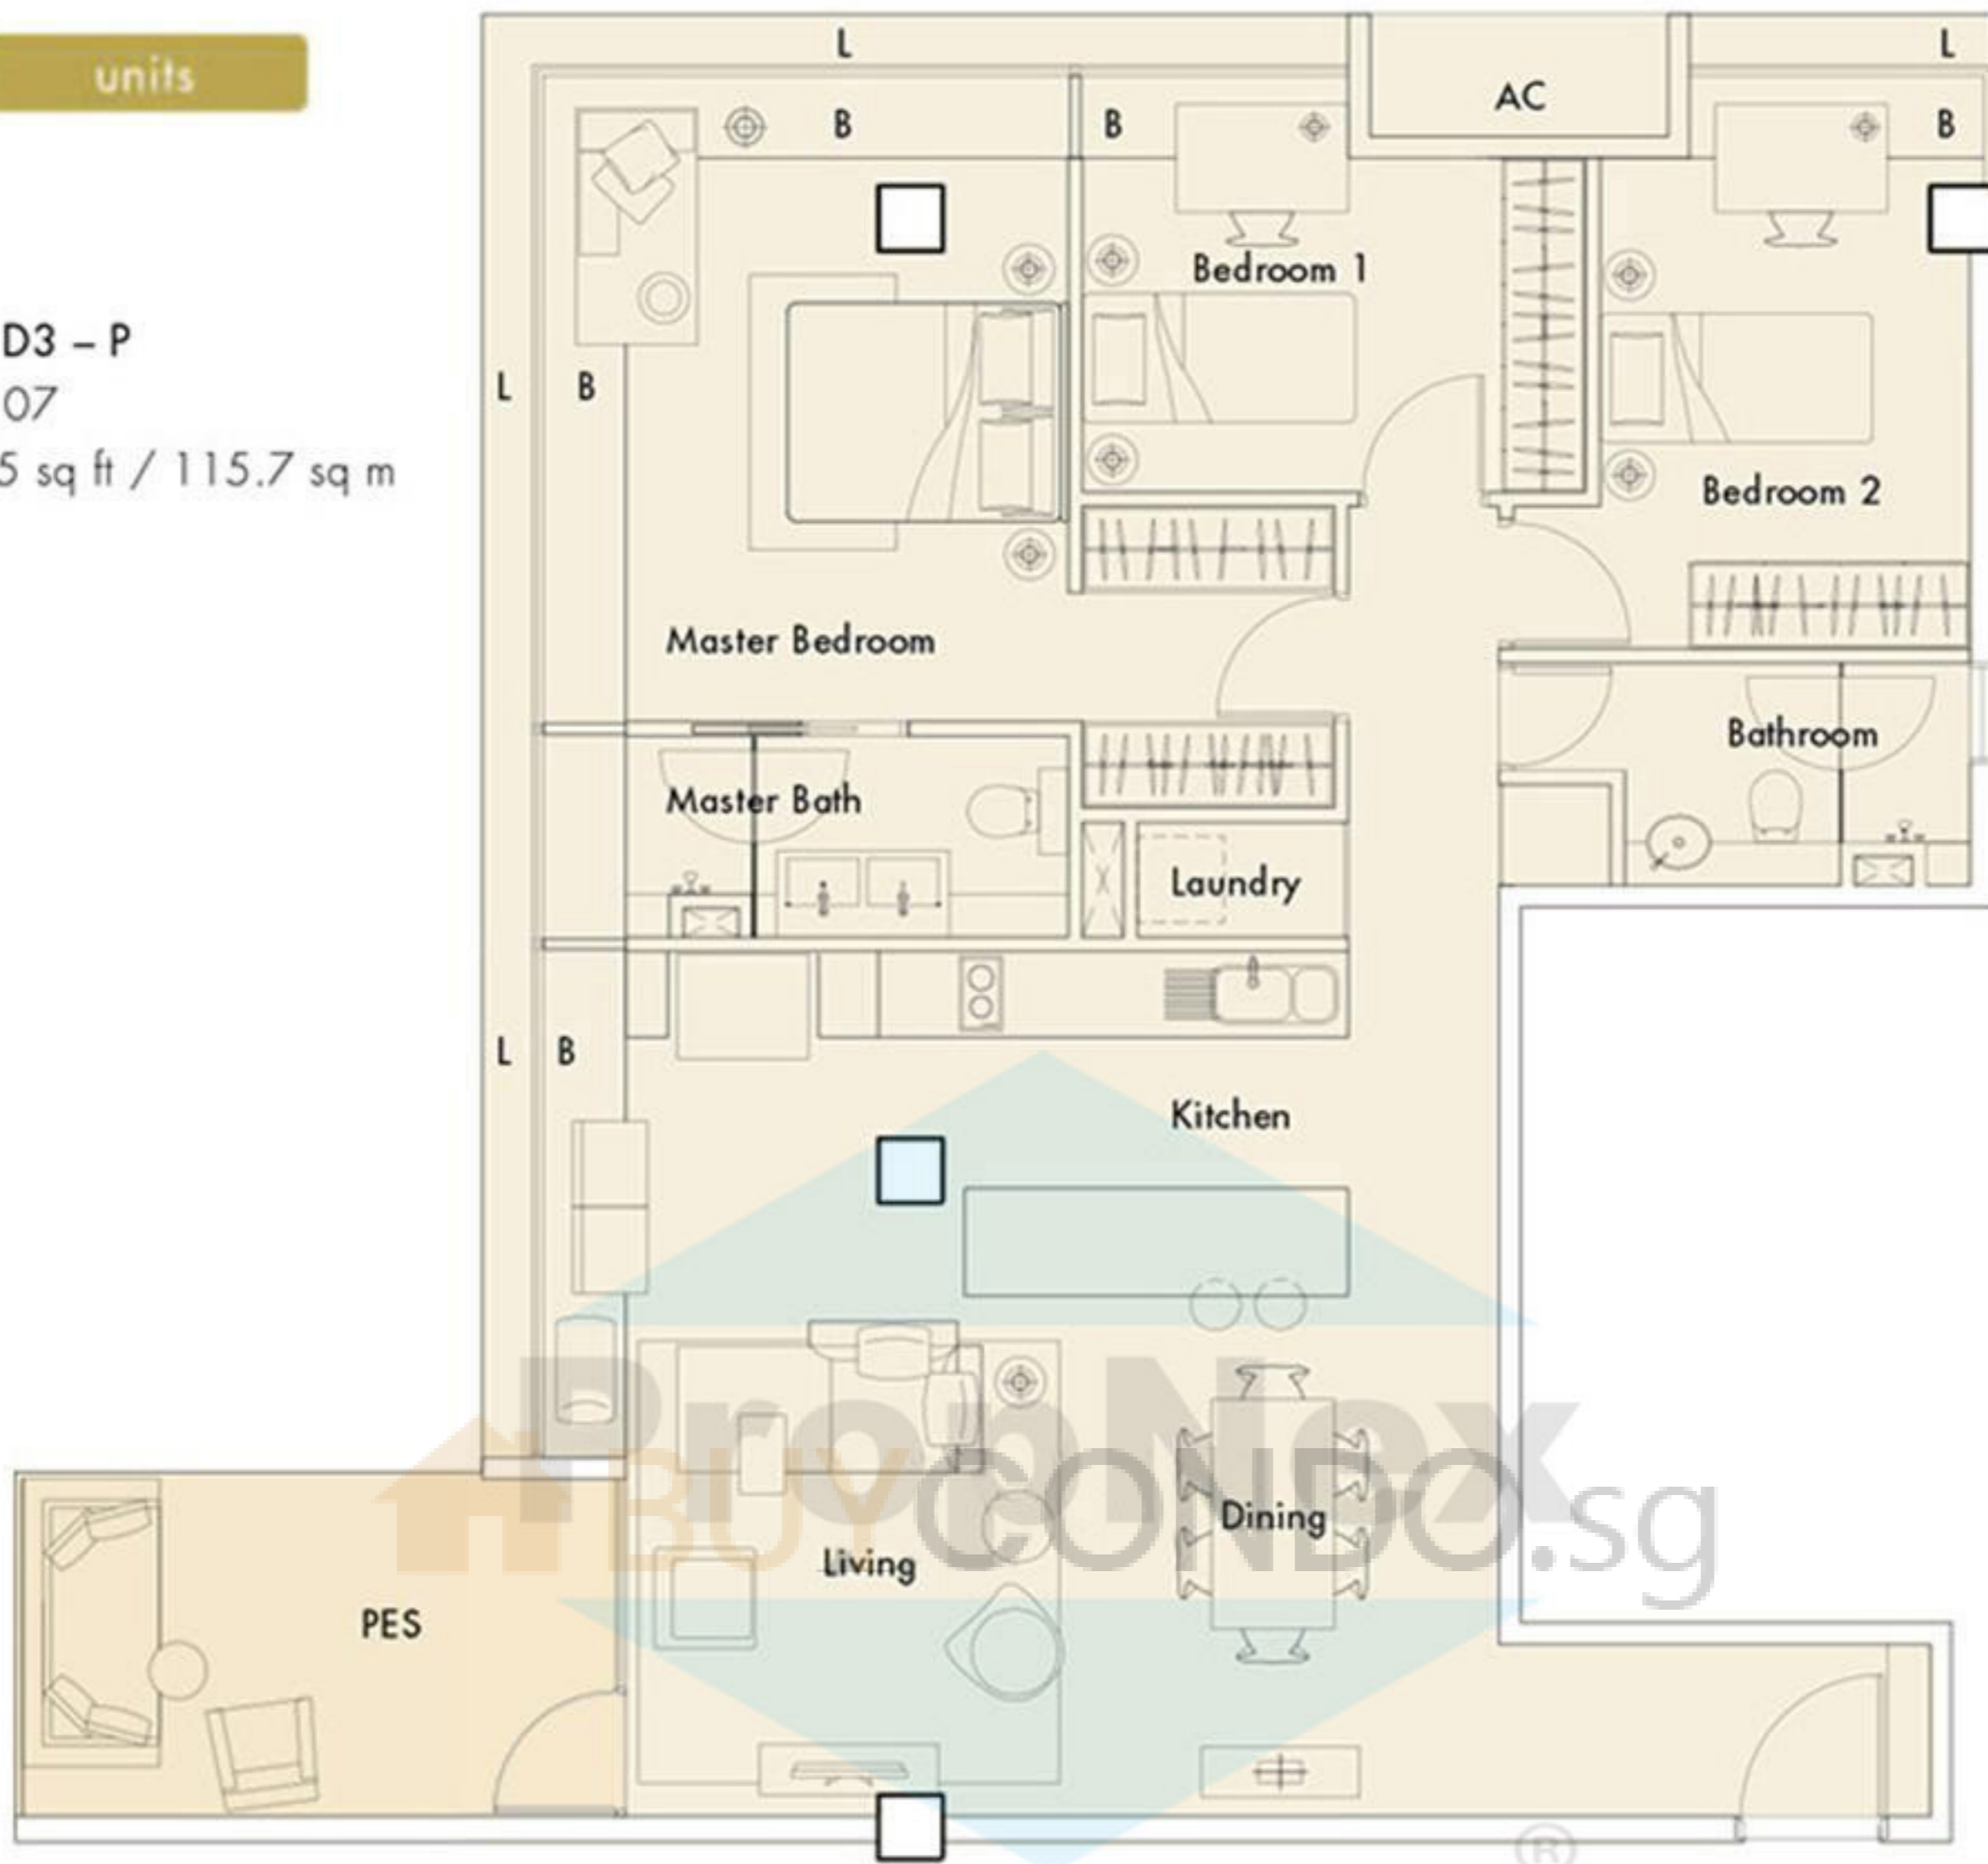

BUYONBOX.sg

Service You Trust

- AC - Aircon Ledge
- B - Bay Window 500ht
- L - External Ledge
- P - Planter
- PES - Private Enclosed Space

nomu

three-bedroom units D1/D2

*screening may be required

units

Type D3 - P
 07 - 07
 1,245 sq ft / 115.7 sq m