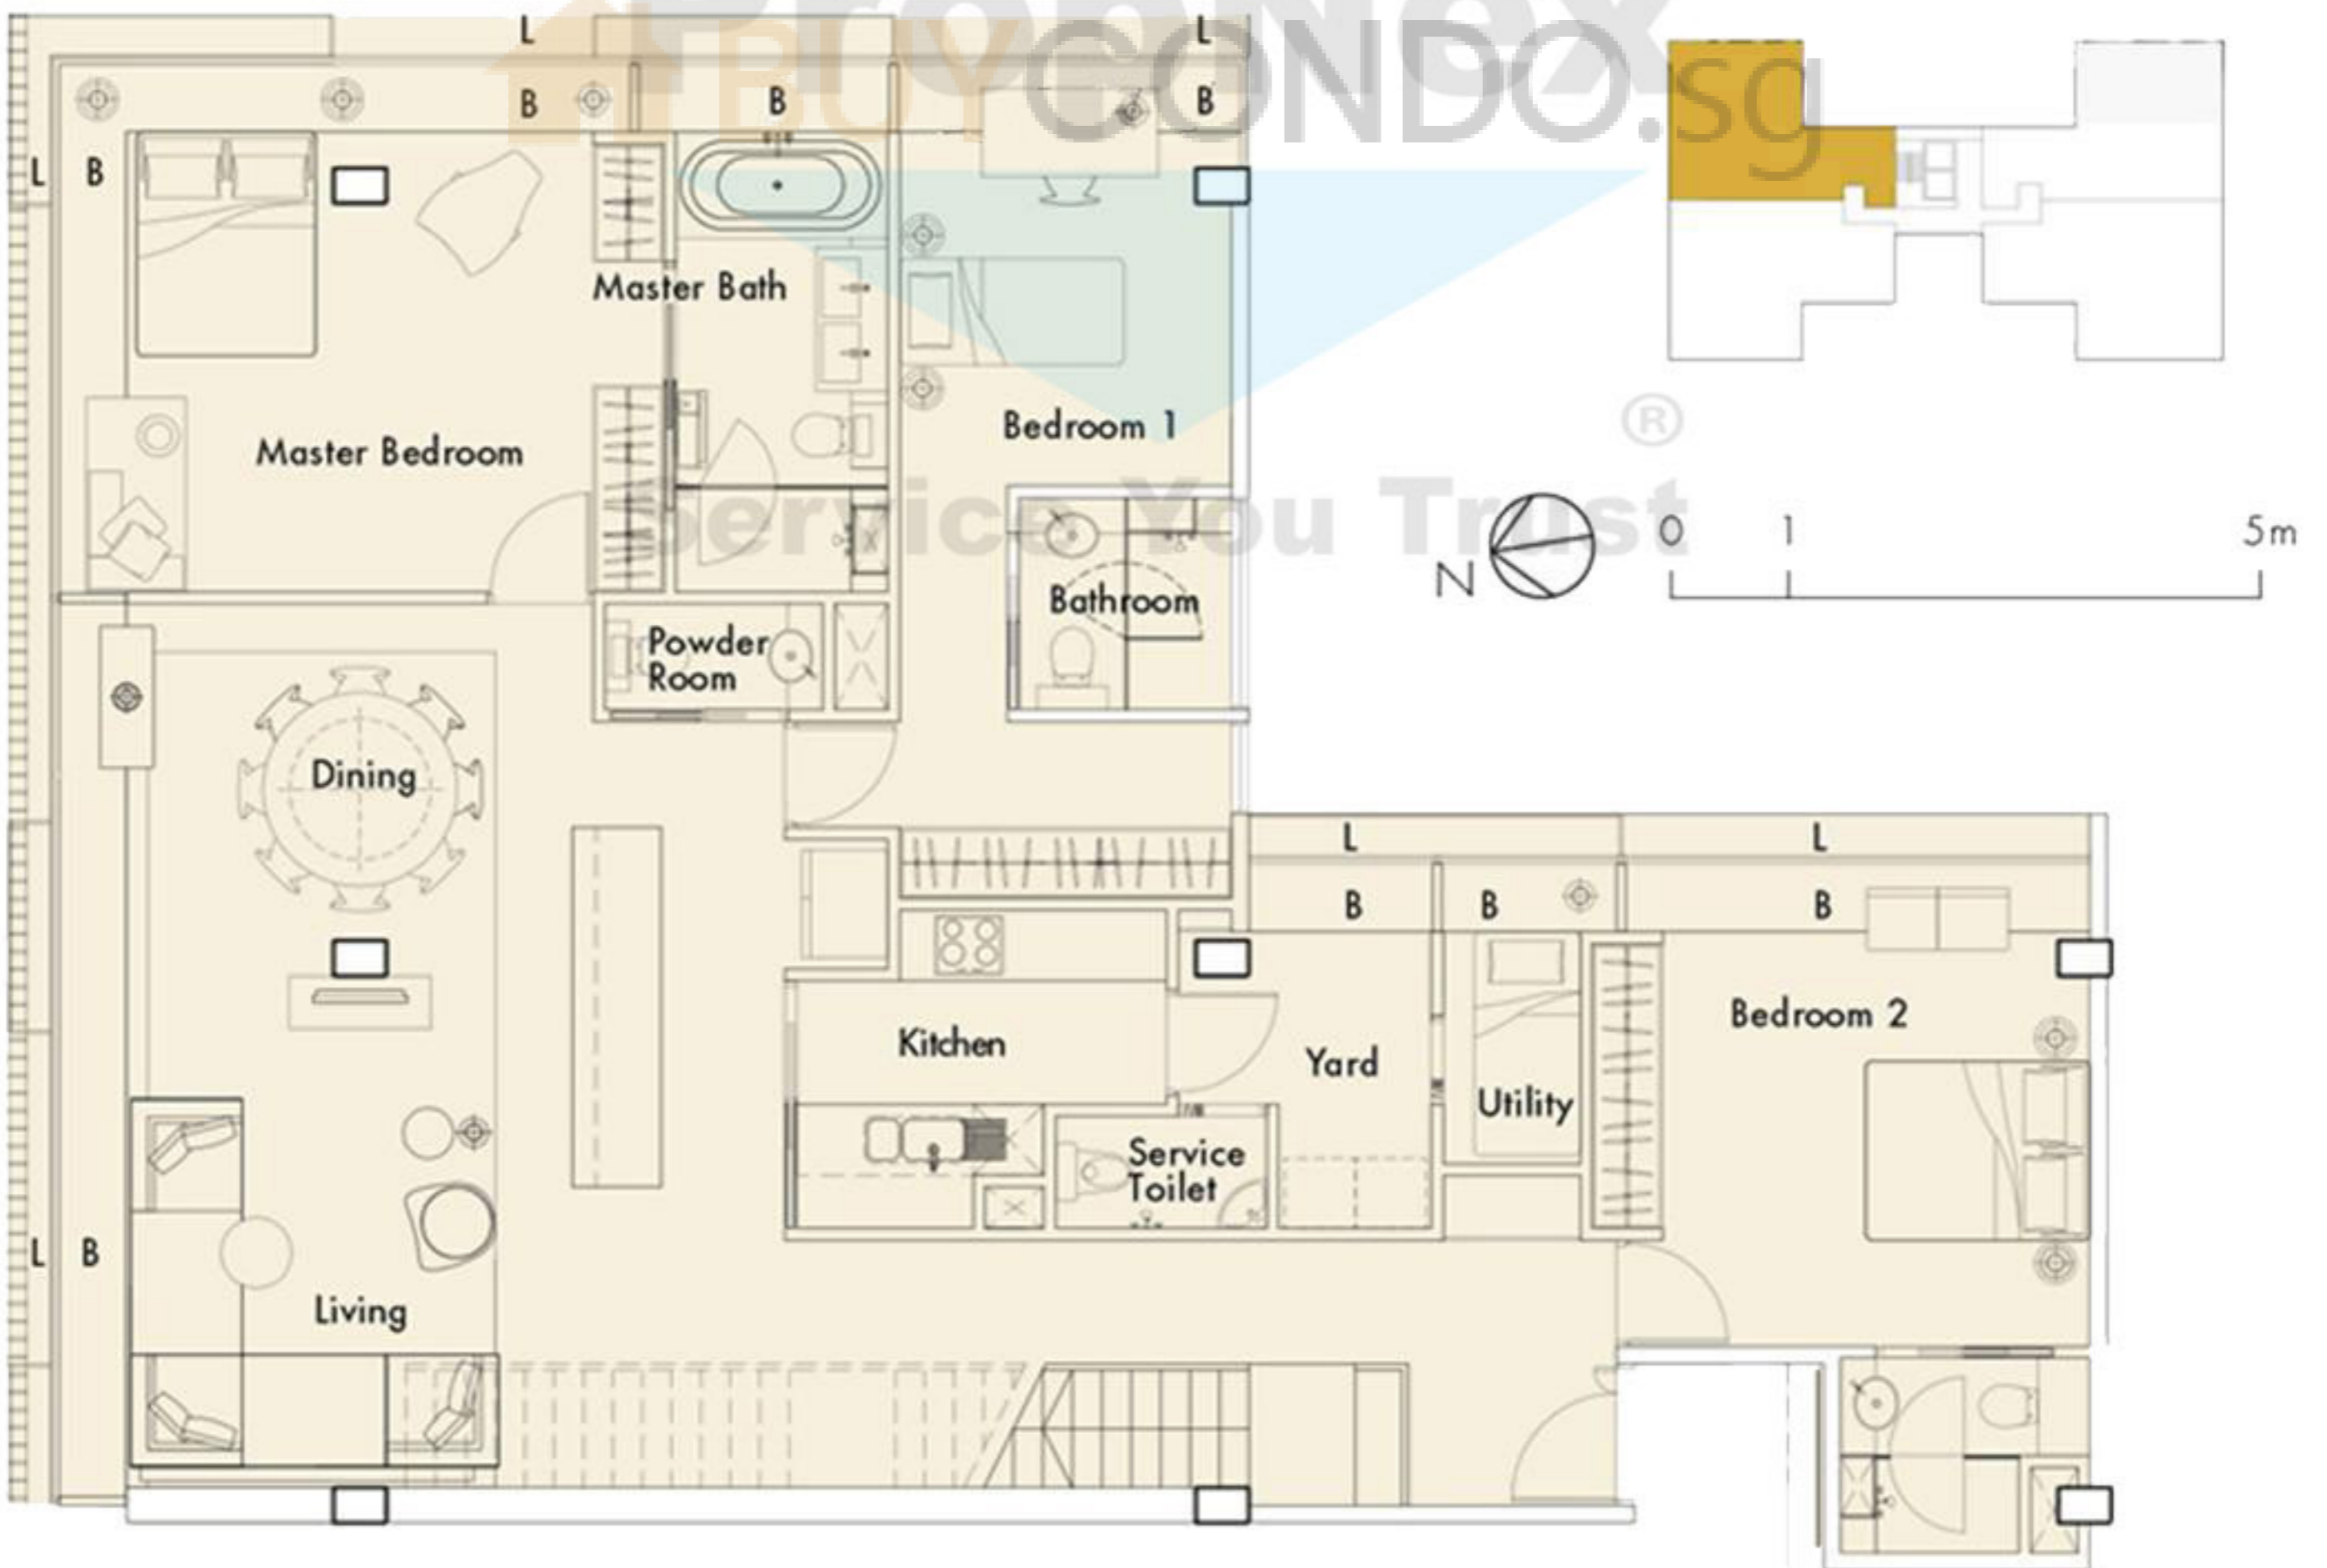

Service You Trust

- AC - Aircon Ledge
- B - Bay Window 500ht
- L - External Ledge
- P - Planter
- PES - Private Enclosed Space

nomu

three-bedroom units D3

*screening may be required

penthouse P3
*screening may be required