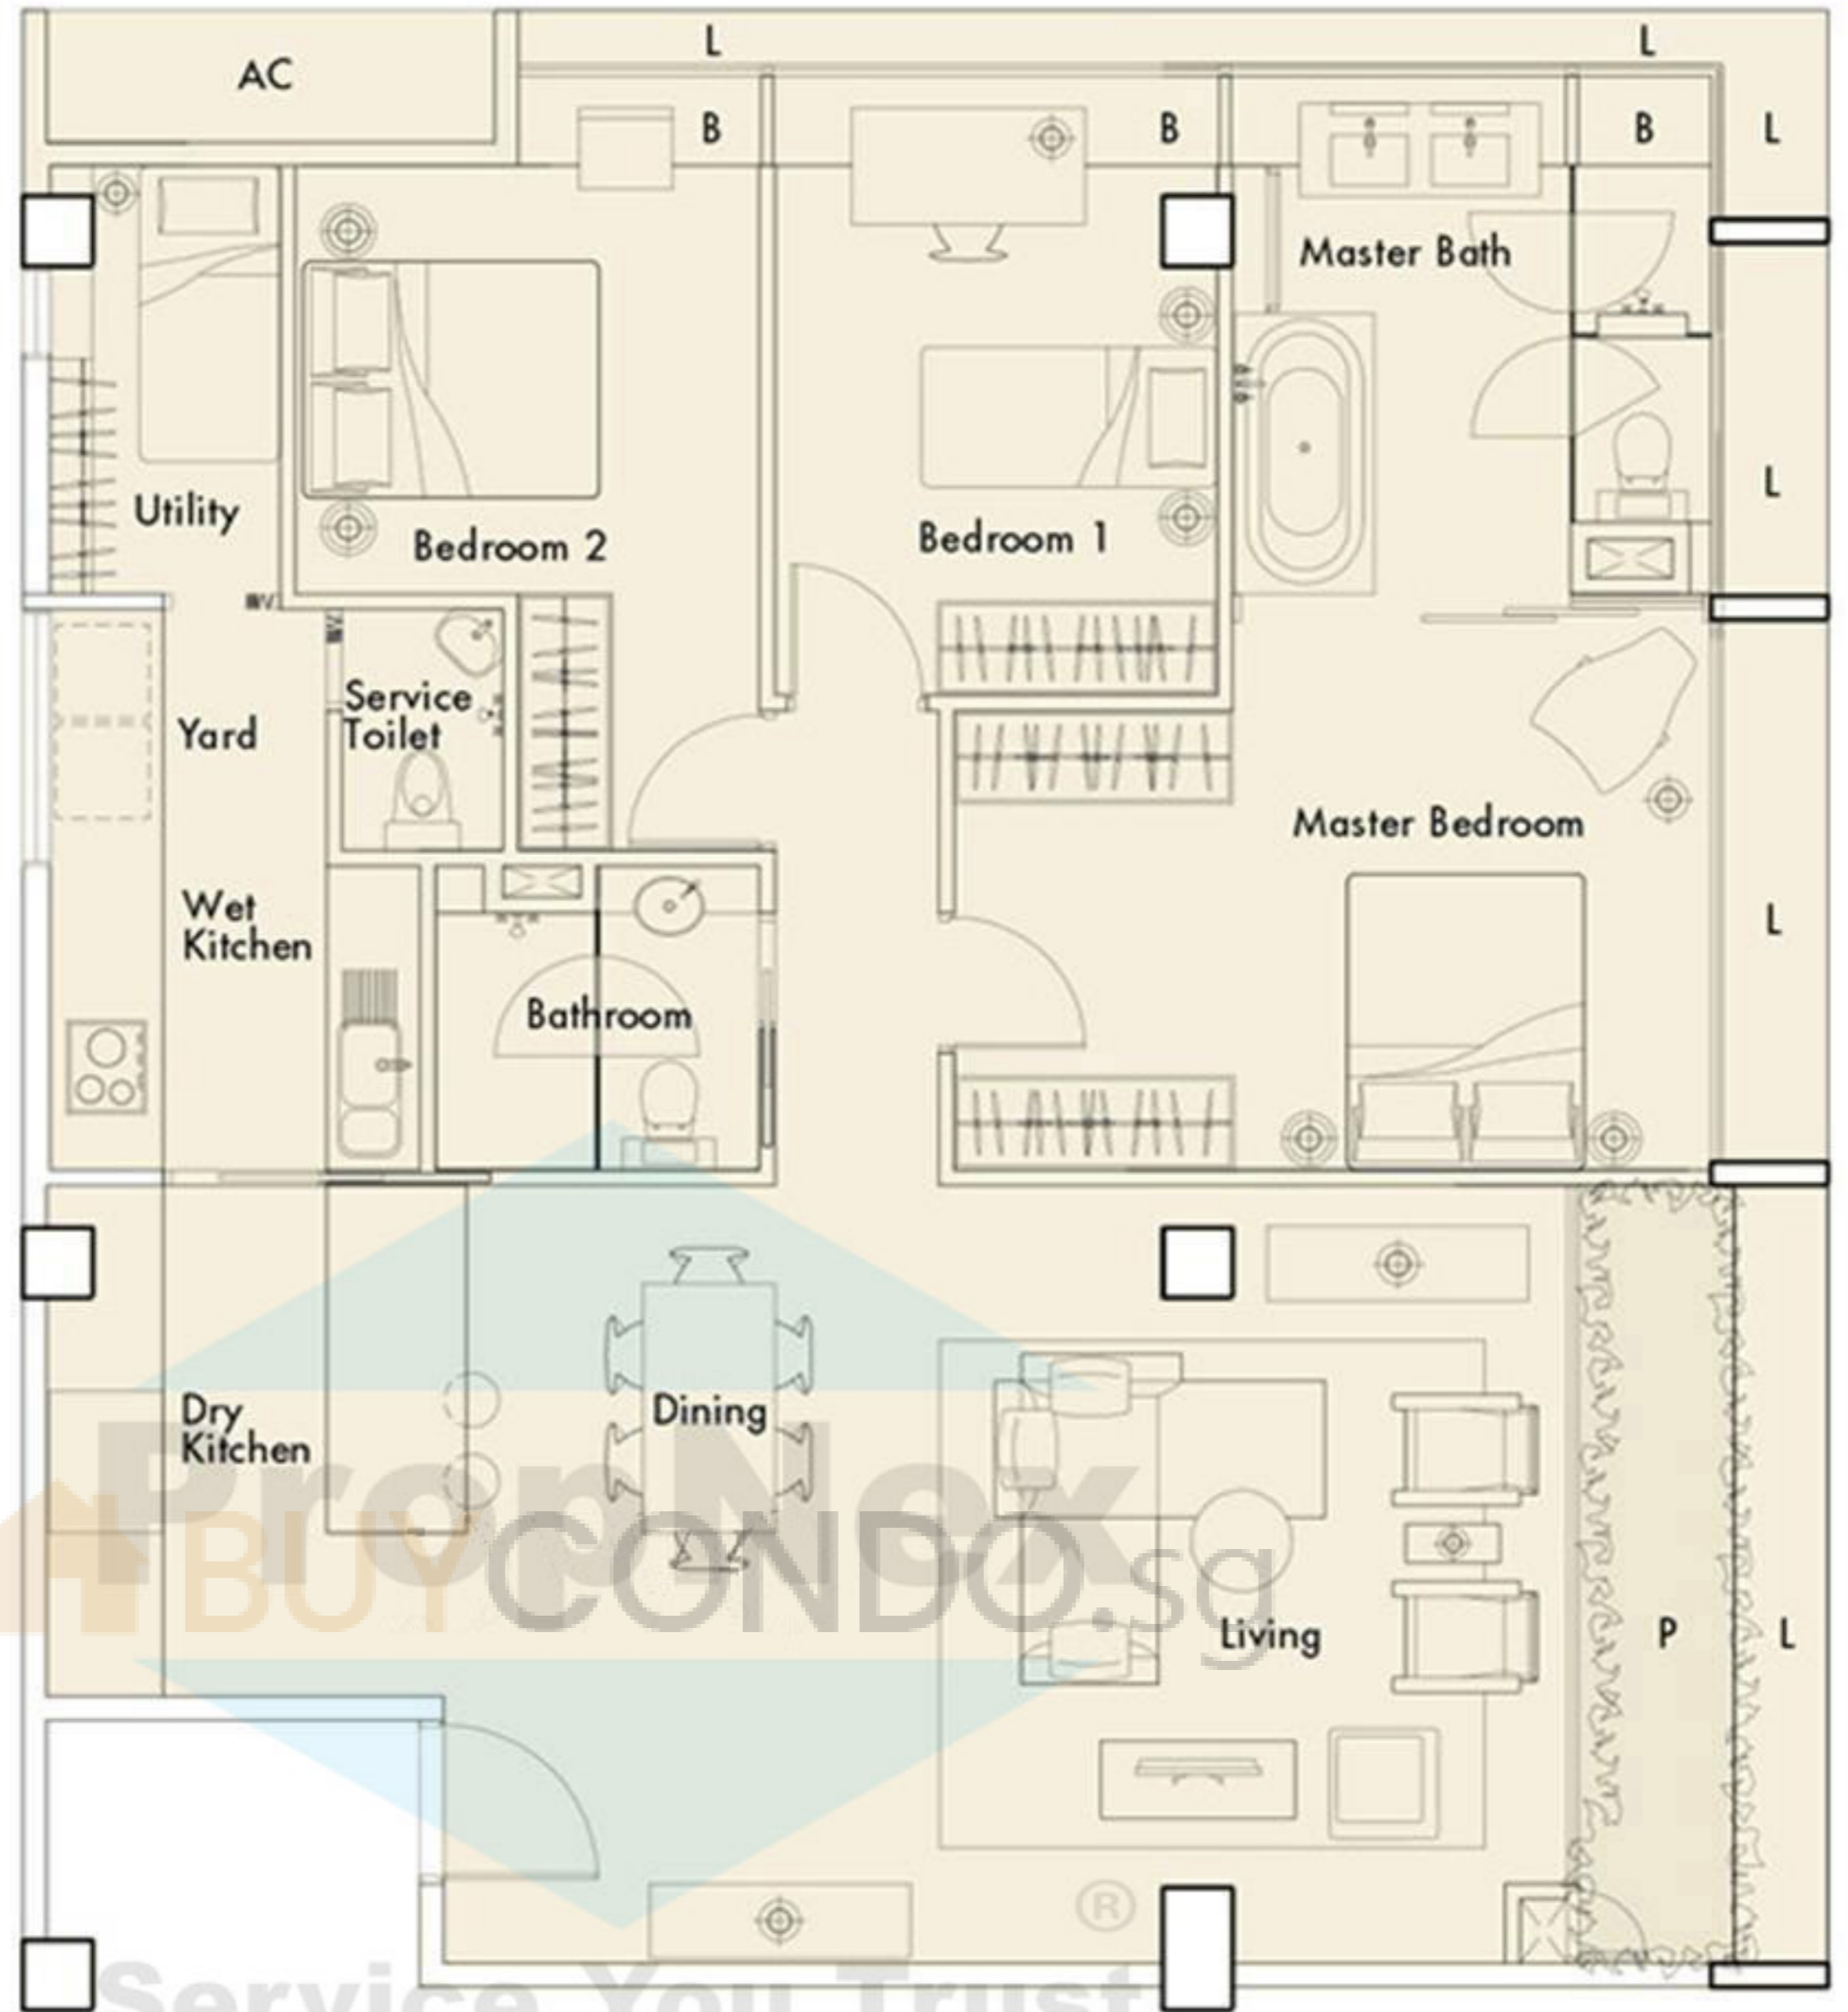

units

Type D1
06 - 02
07 - 02
08 - 02
09 - 02
10 - 02

1,392 sq ft / 129.4 sq m

- AC - Aircon Ledge
- B - Bay Window 500ht
- L - External Ledge
- P - Planter
- PES - Private Enclosed Space