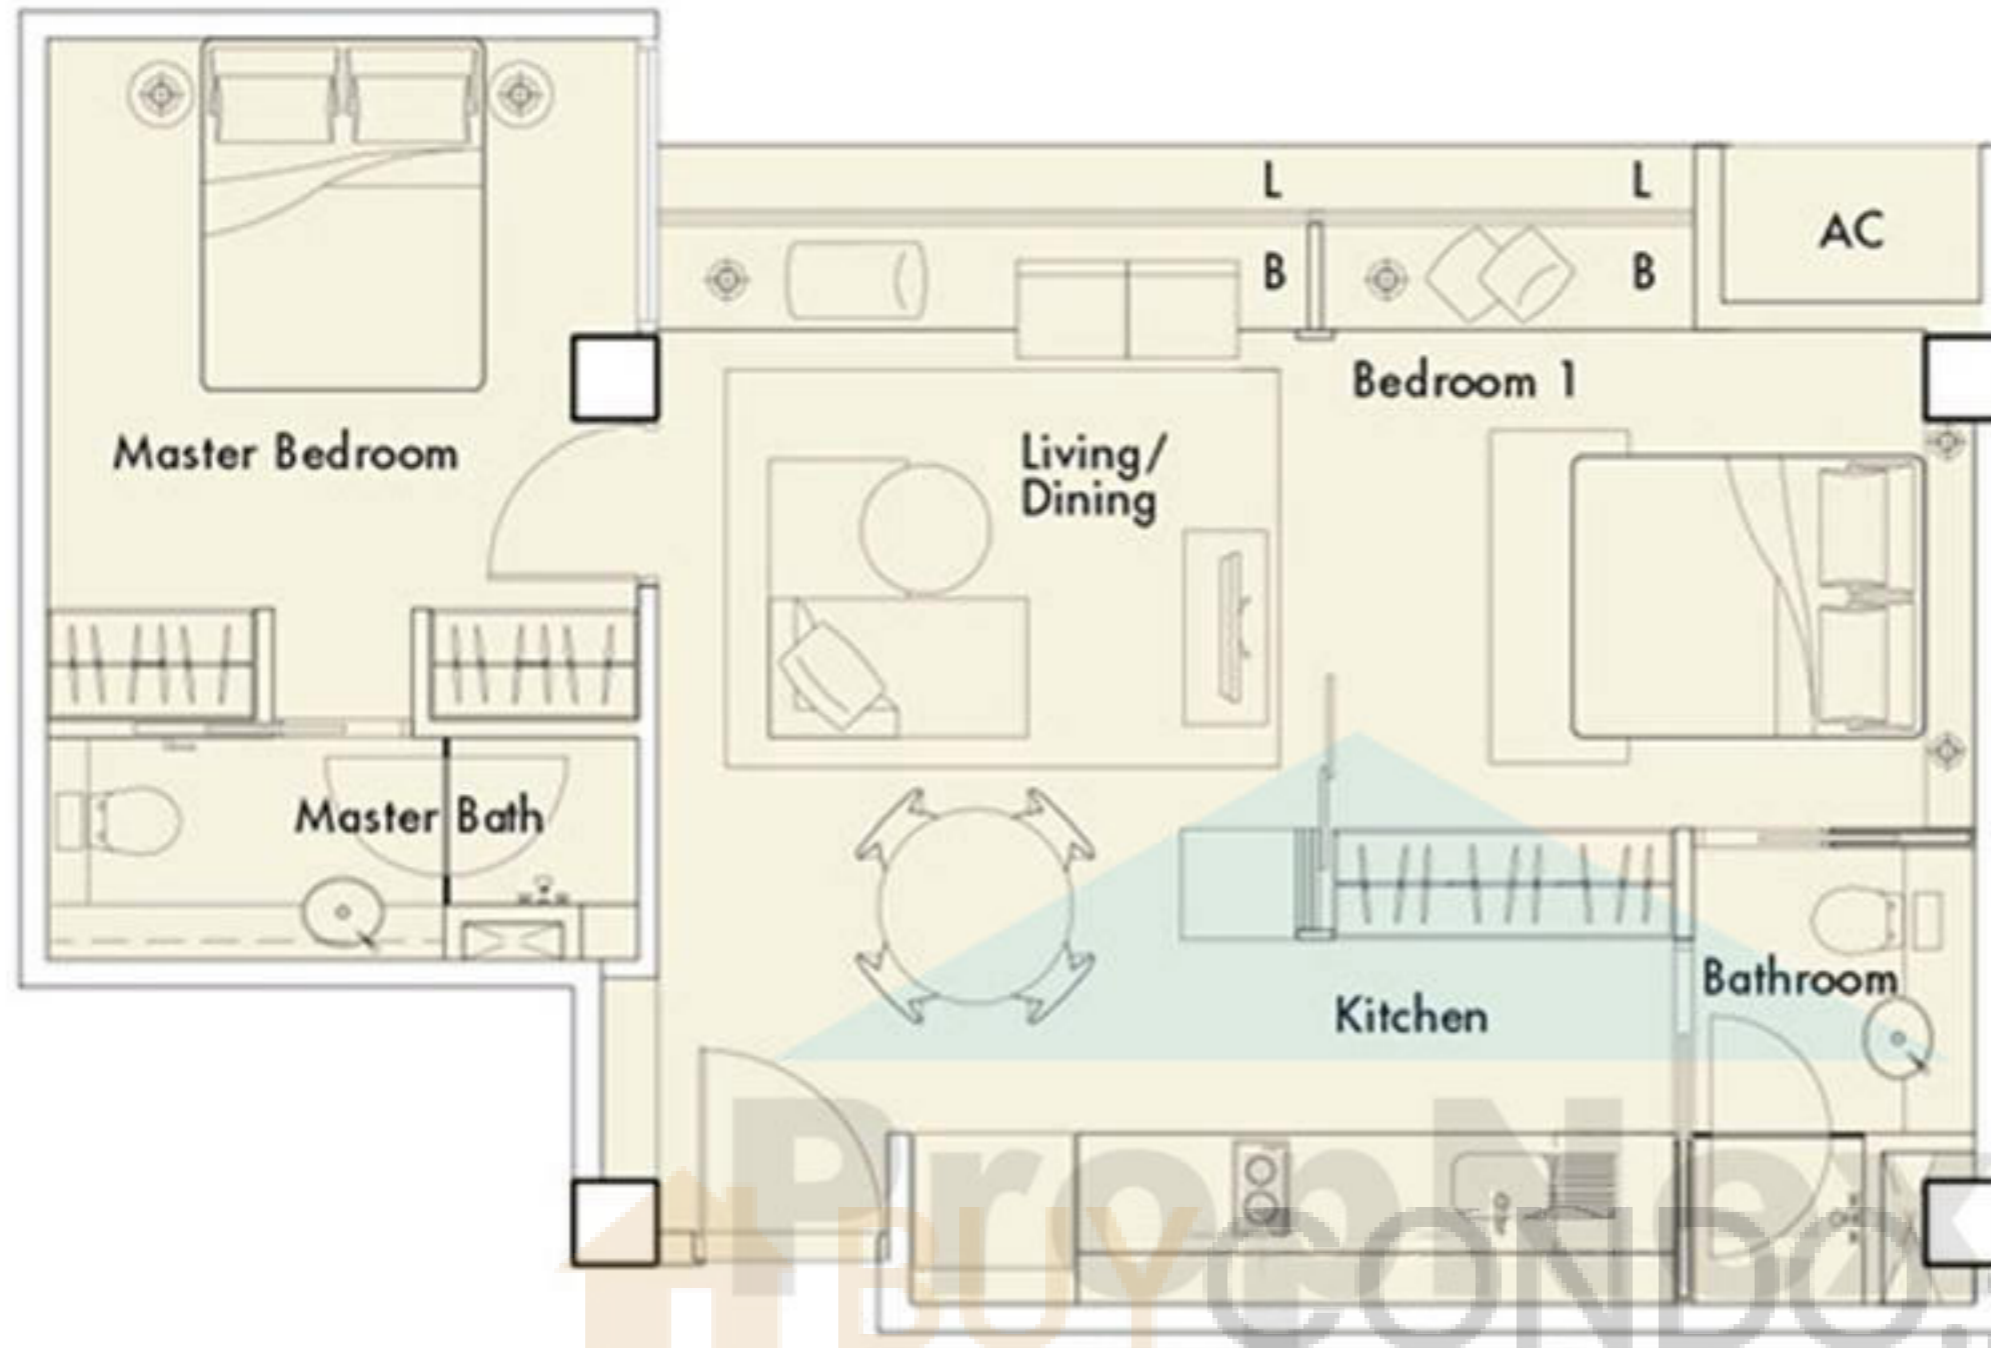

units

Type A3 – P
05 – 08
600 sq ft / 55.8 sq m

- AC – Aircon Ledge
- B – Bay Window 500ht
- L – External Ledge
- P – Planter
- PES – Private Enclosed Space

Service You Trust

nomu

one-bedroom unit A3/A4

units