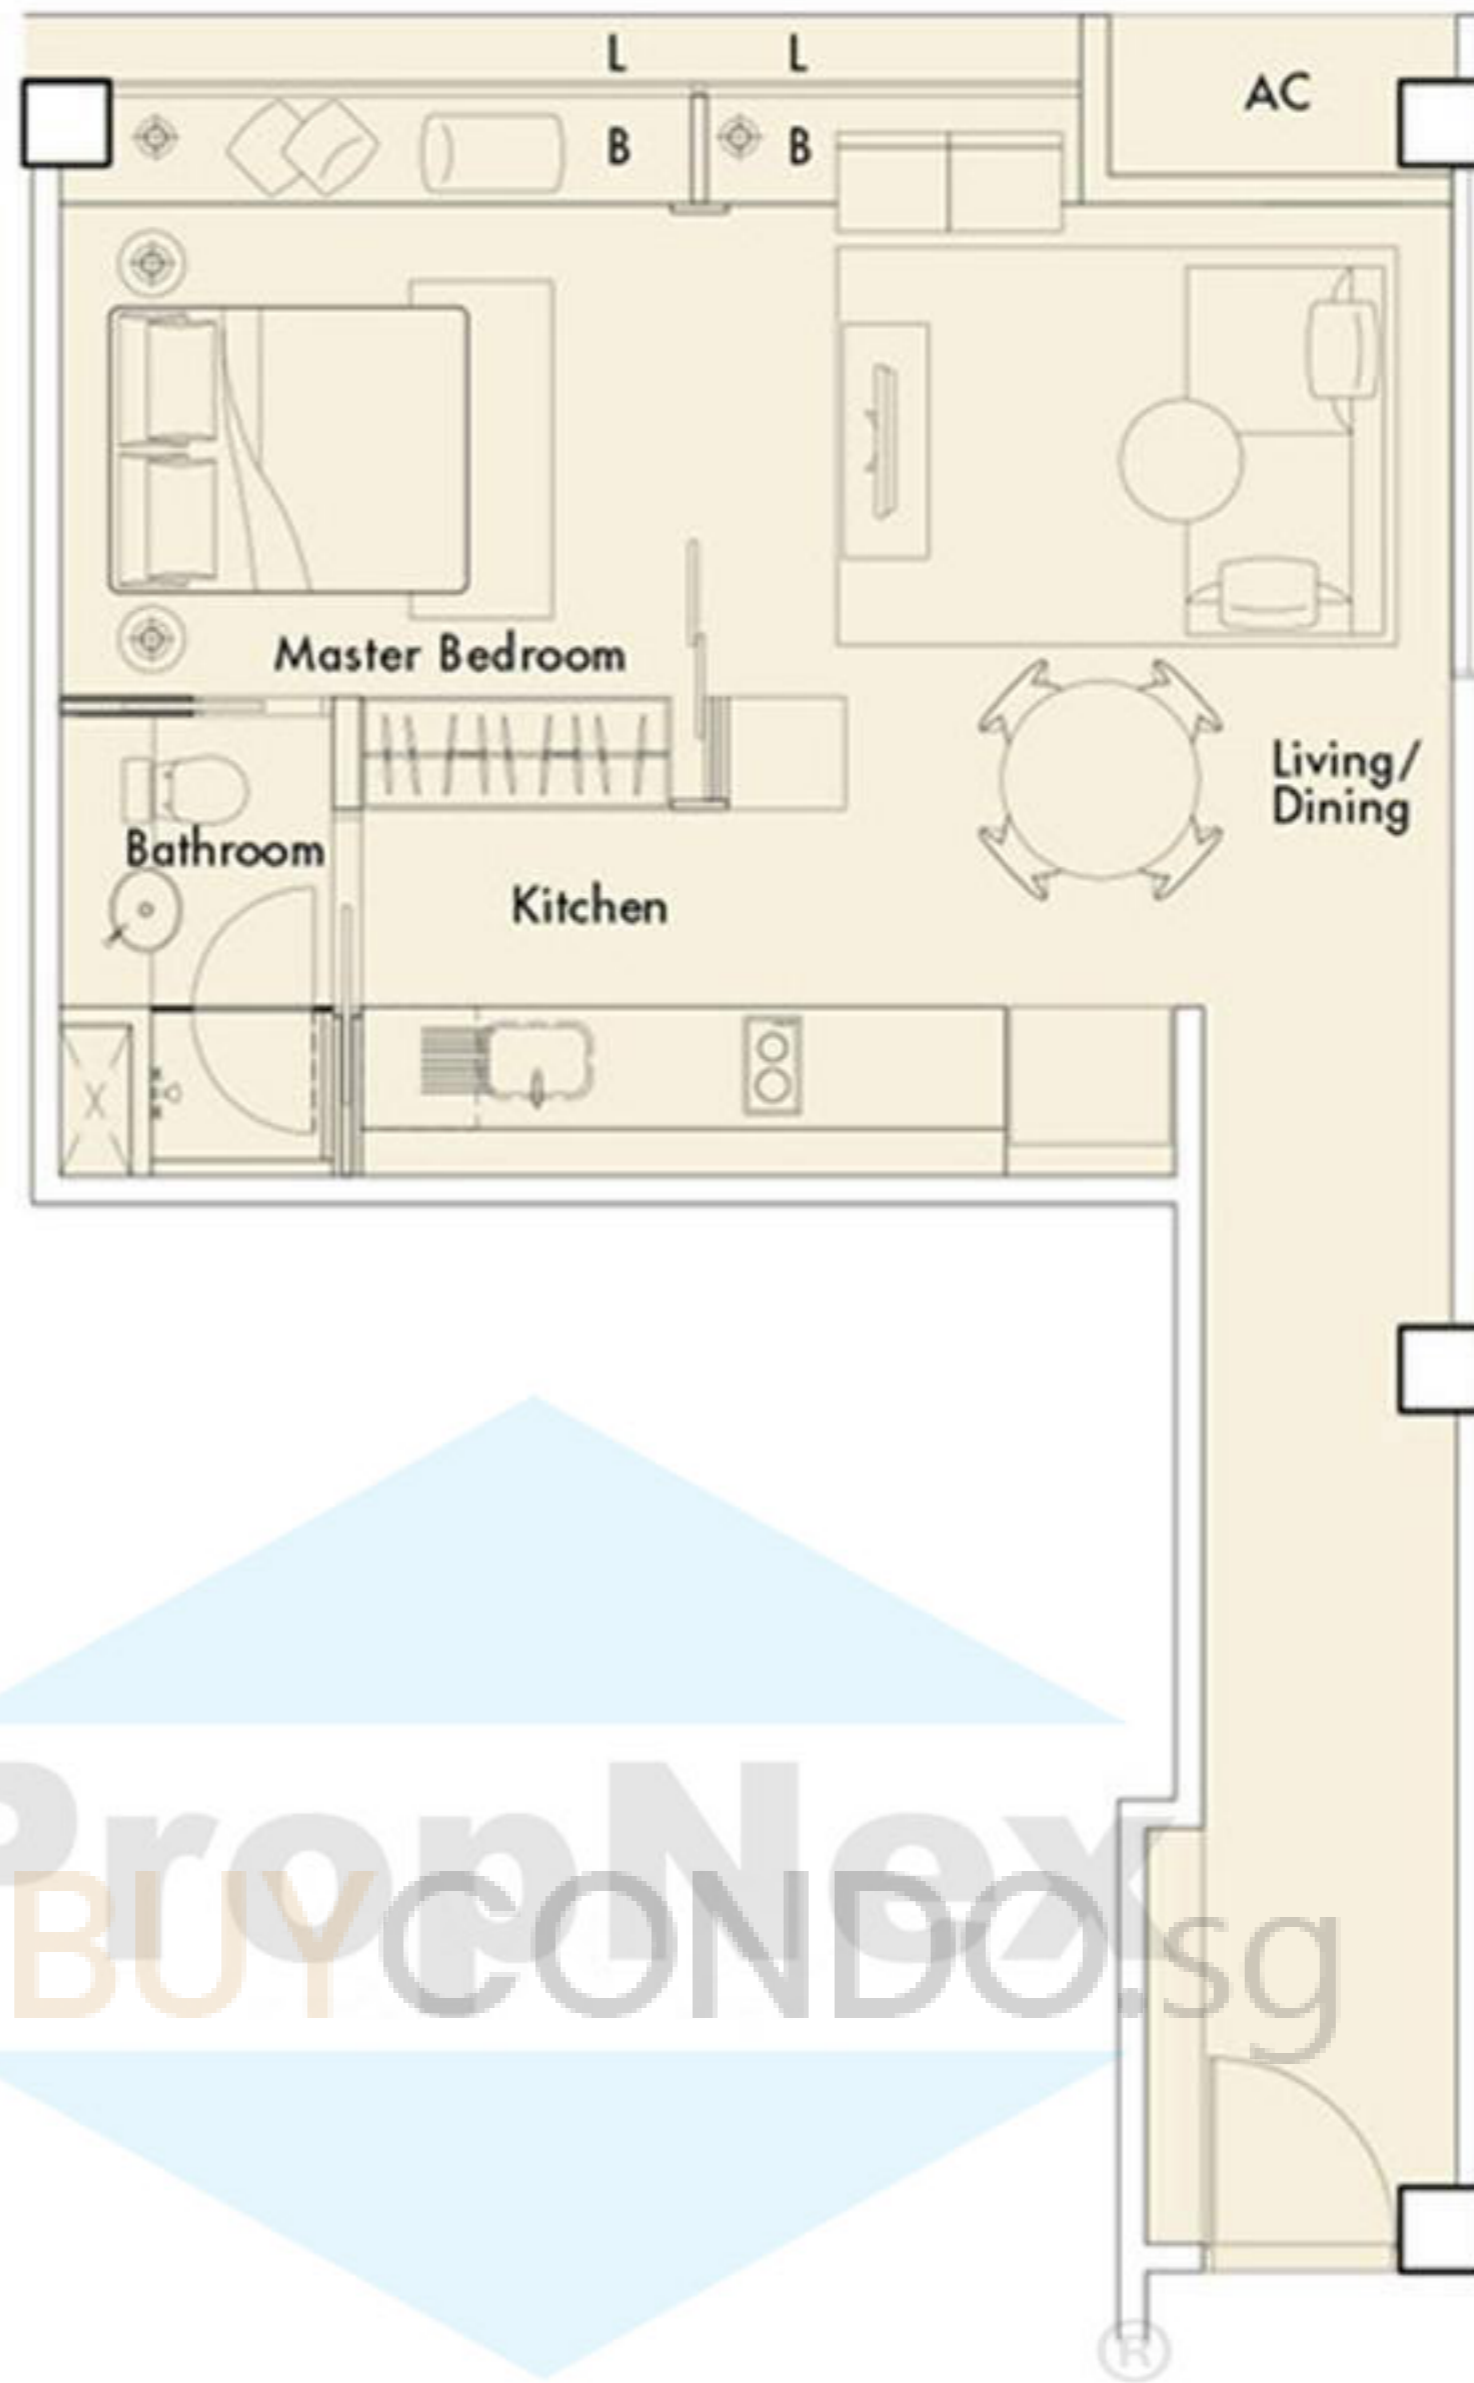

one-bedroom units A2

*screening may be required

units

Type A5
06 - 07
599 sq ft / 55.7 sq m

Service You Trust

- AC - Aircon Ledge
- B - Bay Window 500ht
- L - External Ledge
- P - Planter
- PES - Private Enclosed Space