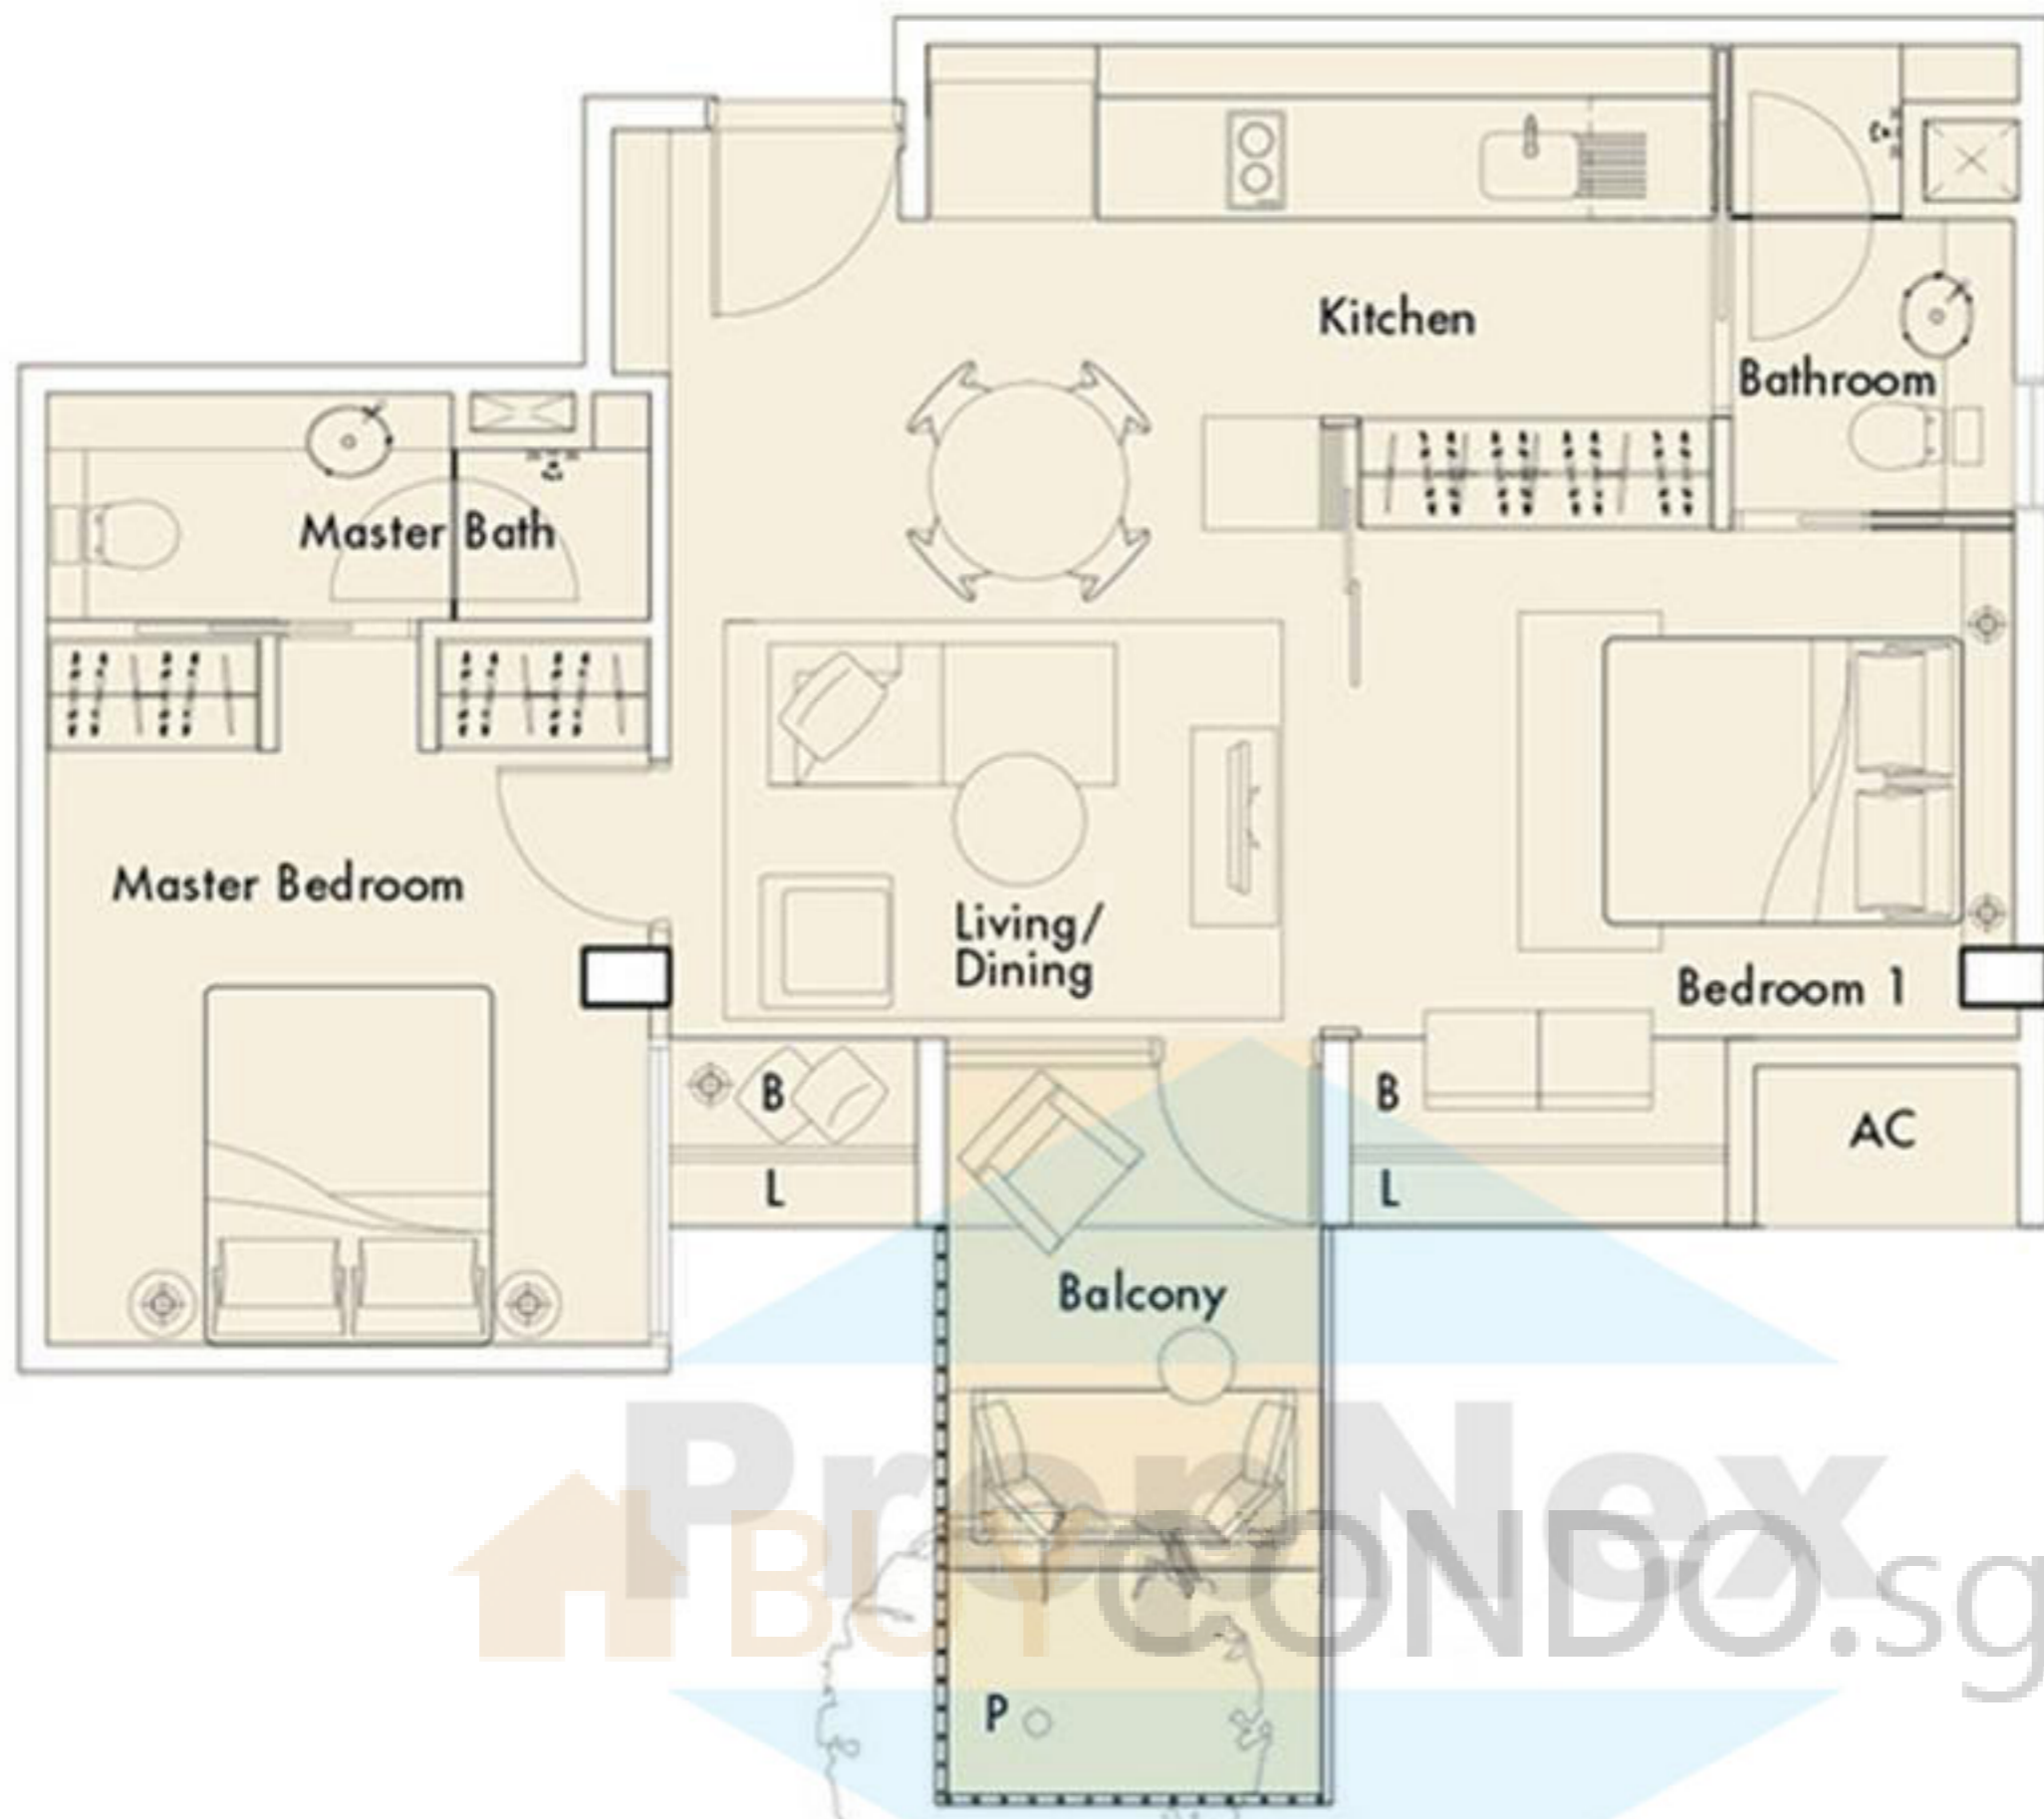

units

Type B4
07 - 05
08 - 05*
09 - 05*

655 sq ft / 60.9 sq m

- AC - Aircon Ledge
- B - Bay Window 500ht
- L - External Ledge
- P - Planter
- PES - Private Enclosed Space

B4, B4-1

nomu

two-bedroom units B4

*screening may be required