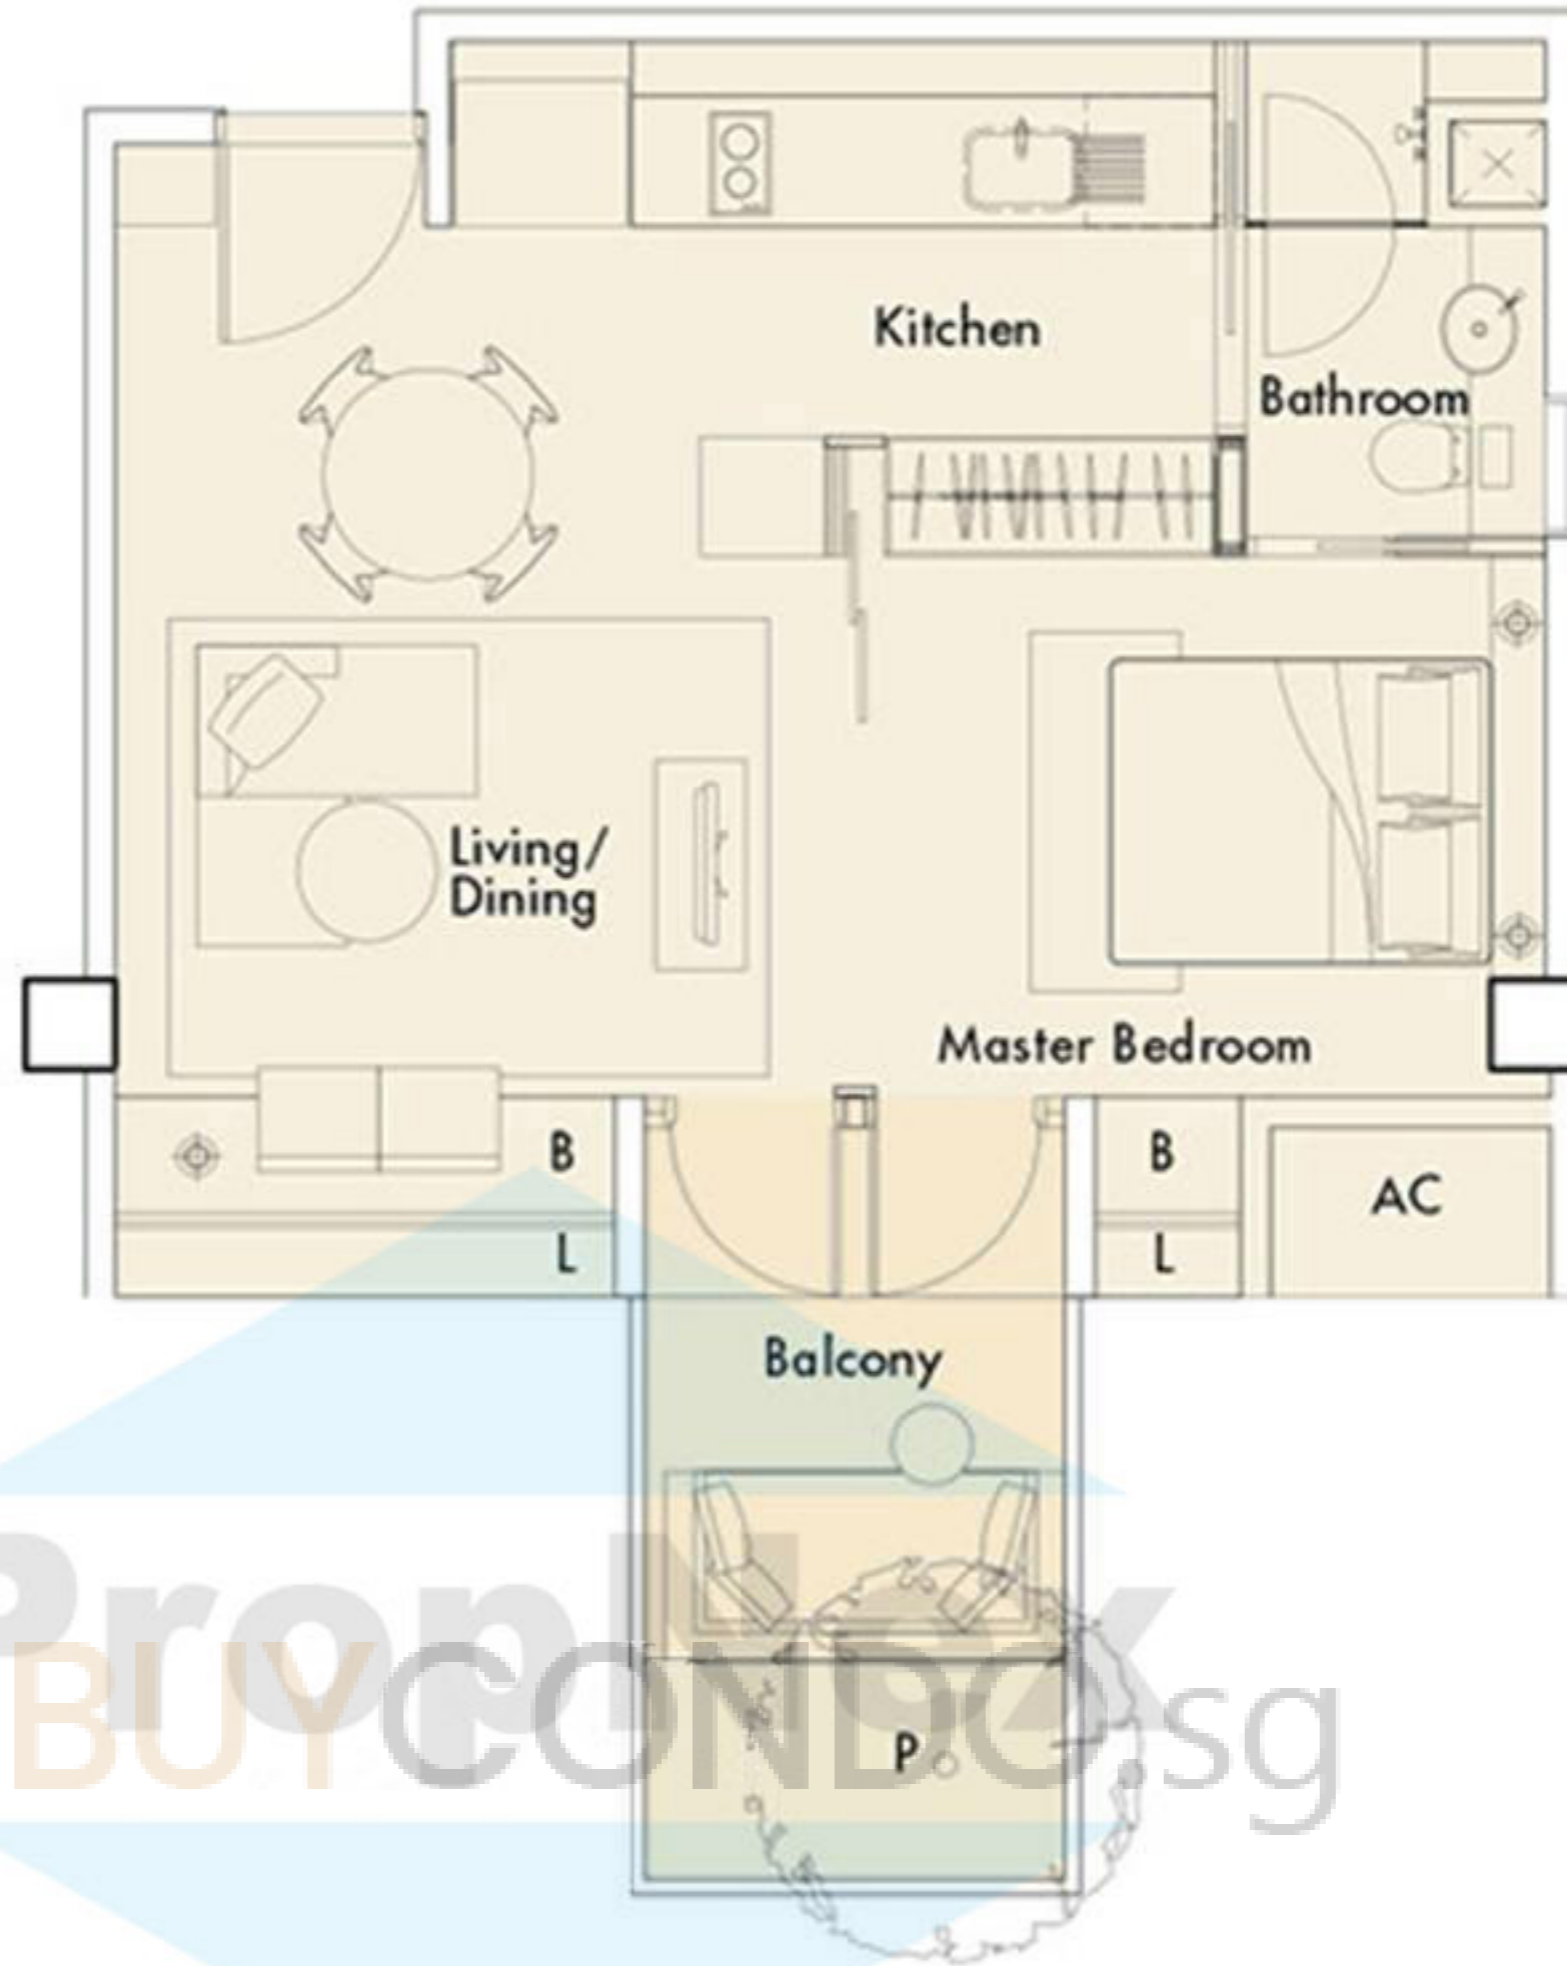

units

Type A4 - 1
06 - 05

546 sq ft / 50.8 sq m

PropBUYCONDO.sg

Service You Trust

- AC - Aircon Ledge
- B - Bay Window 500ht
- L - External Ledge
- P - Planter
- PES - Private Enclosed Space