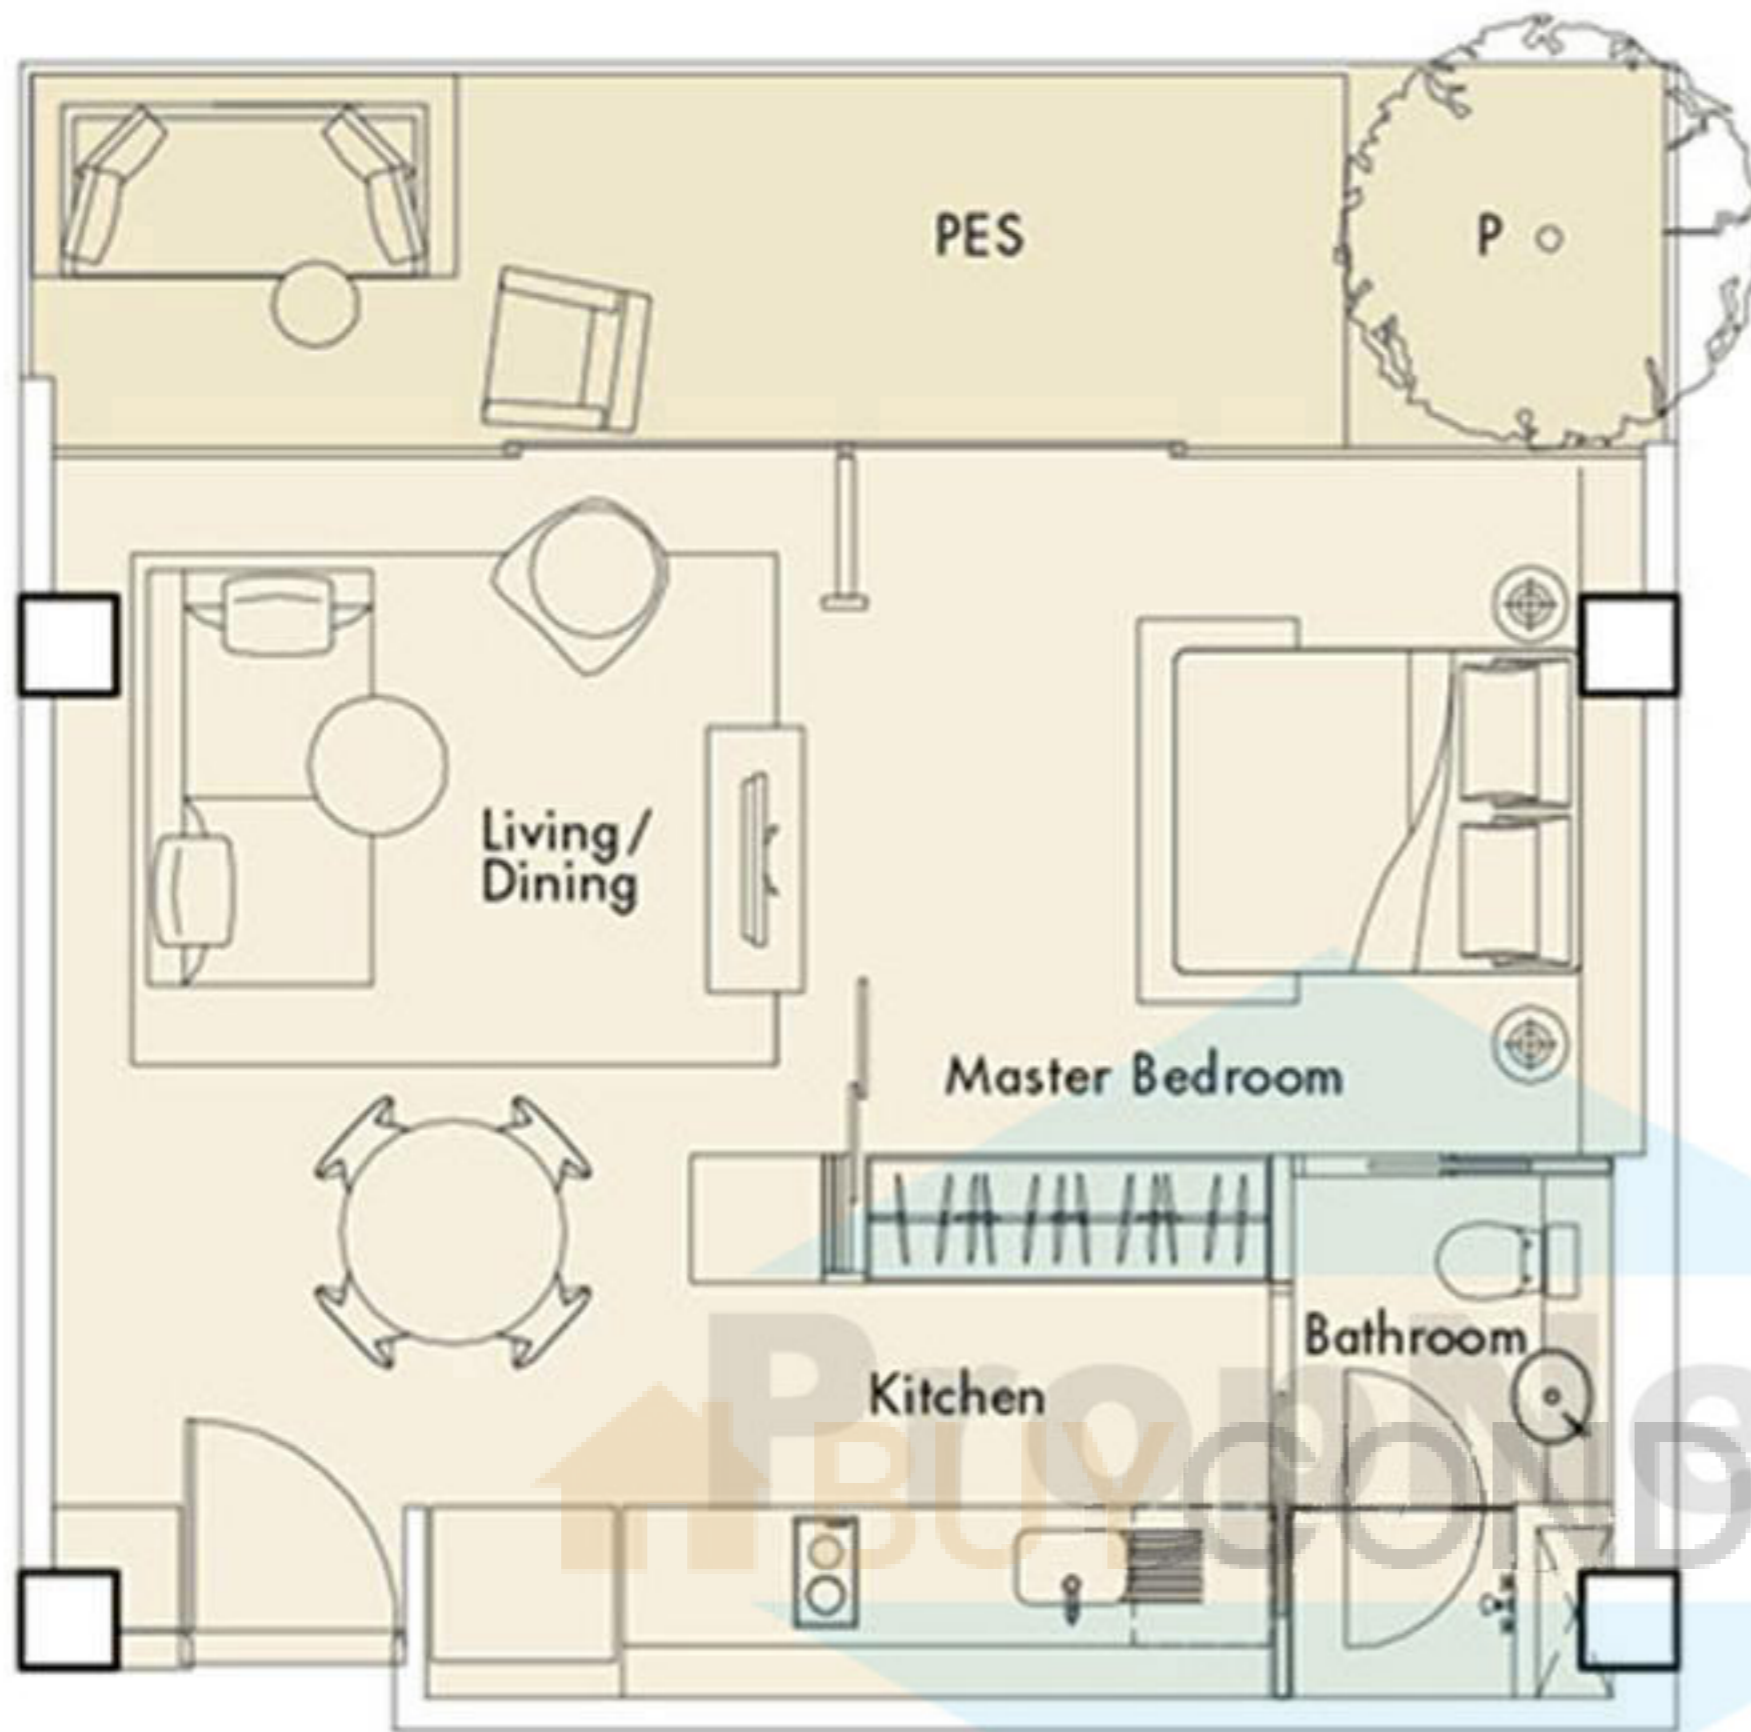

units

Type A3
06 - 08
460 sq ft / 42.8 sq m

- AC - Aircon Ledge
- B - Bay Window 500ht
- L - External Ledge
- P - Planter
- PES - Private Enclosed Space

BUY CONDO.SG

nomu

one-bedroom unit A3/A4

units

Type A1 - P
 05 - 01
 621 sq ft / 57.7 sq m