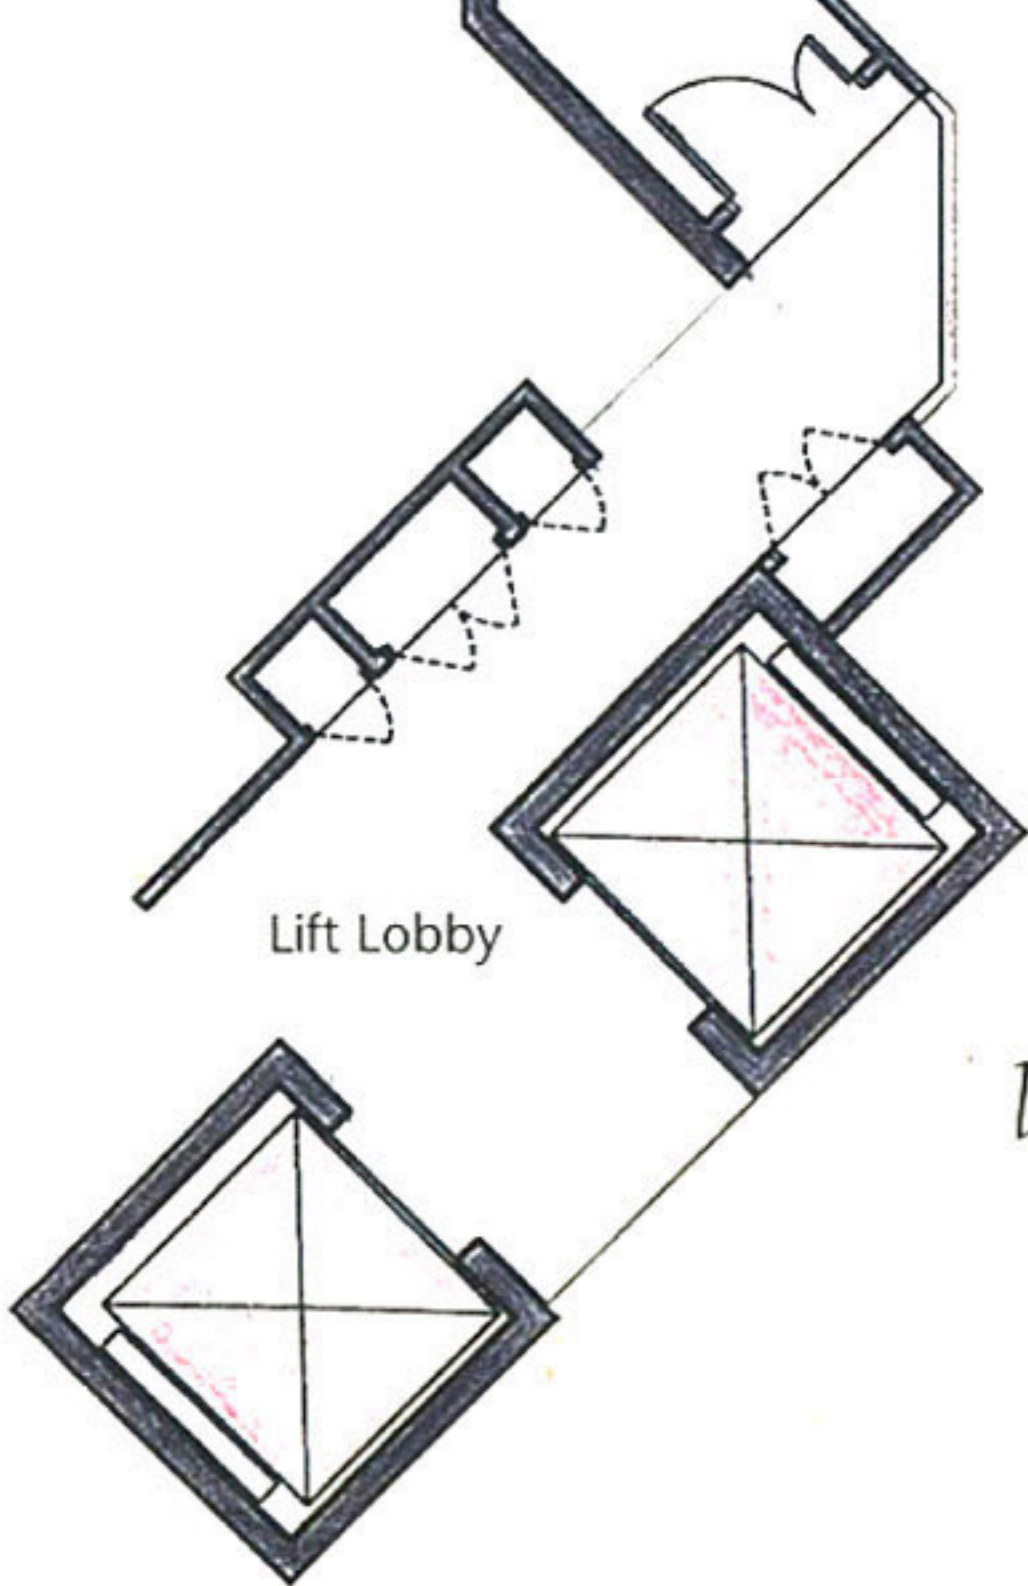

TYPE F1

Area 152 sq metre
(incl. A/C ledge, PES & planter)

TYPE H
Area 137 sq metre
(incl. A/C ledge)

TYPE H1
Area 138 sq metre
(incl. A/C ledge & planter)

TYPE I

Area 181 sq metre

(incl. void, A/C ledge & terrace)

Service You Trust
TYPE J Area 218 sq metre
 (incl. void, A/C ledge & terrace)

lower level

upper level

TYPE F

Area 116 sq metre
(incl. A/C ledge & planter)

TYPE K Area 231 sq metre
 (incl. void, A/C ledge & terrace)

TYPE G Area 120 sq metre
(incl. A/C ledge & planter)

TYPE G1 Area 149 sq metre
(incl. A/C ledge, PES & planter)

lower level

TYPE L Area 218 sq metre
(incl. void, A/C ledge & terrace)

Service You Trust

Lift Lobby