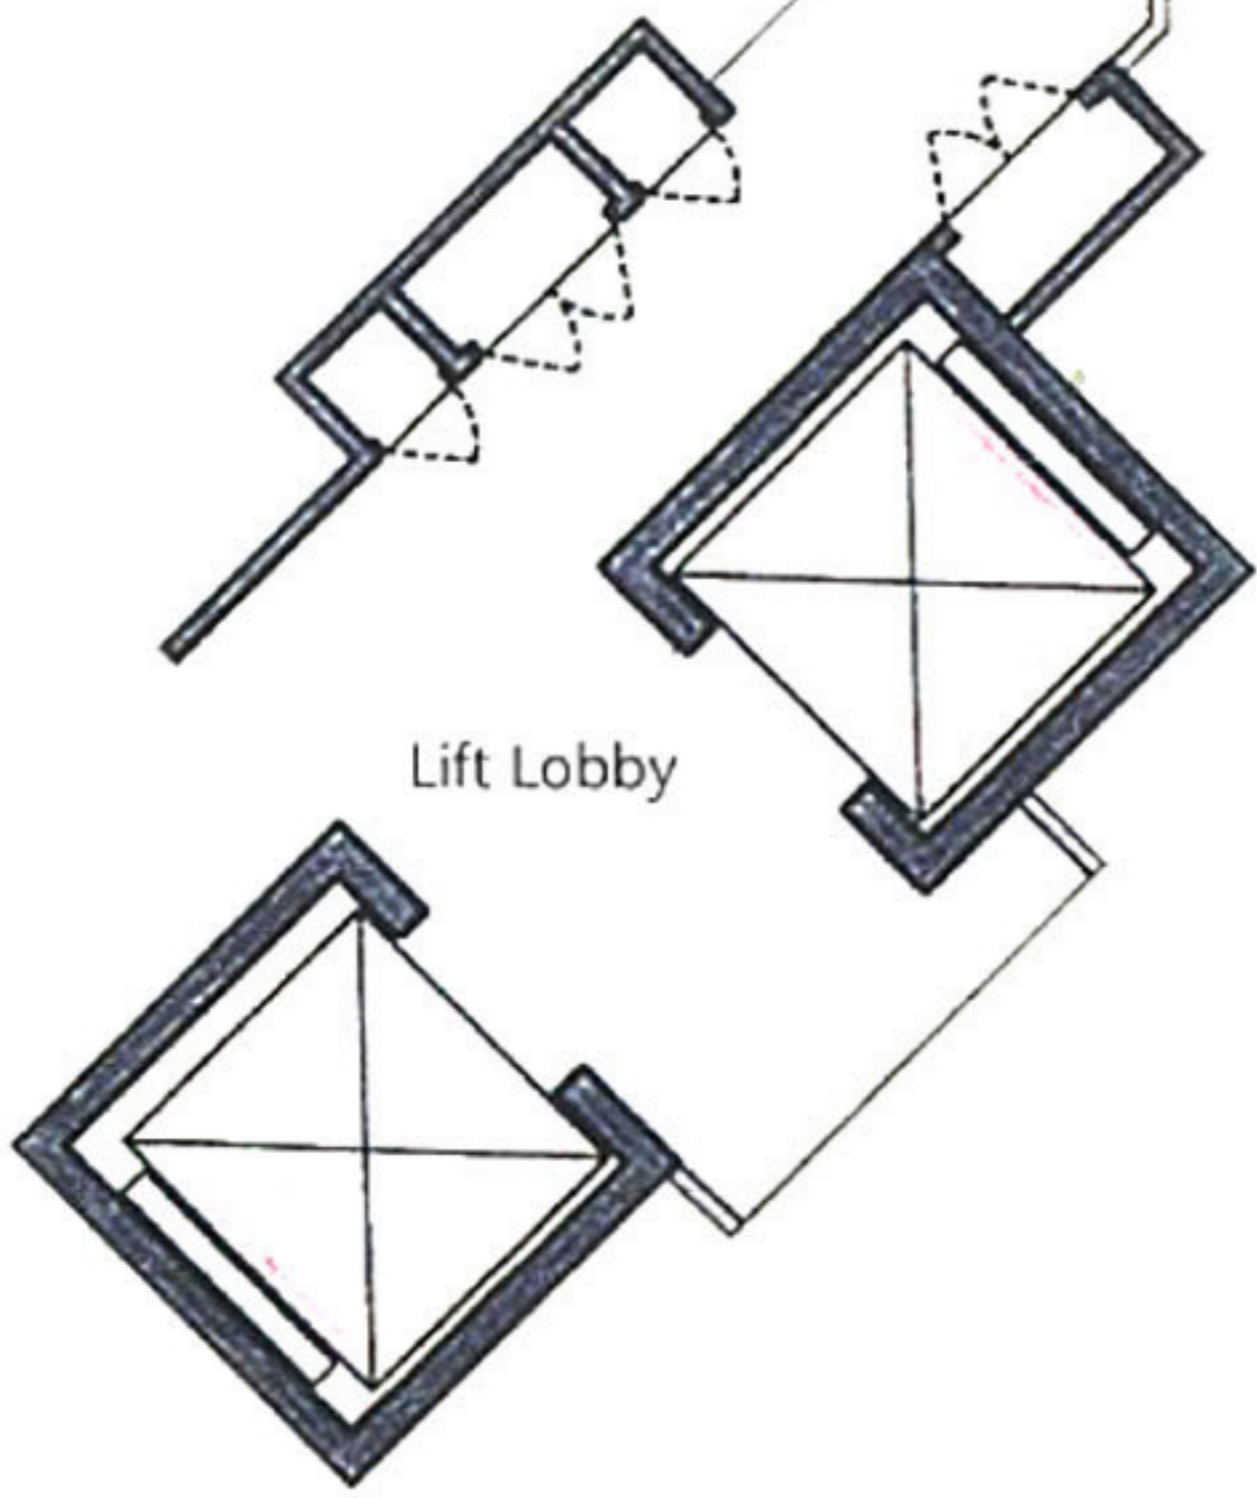

TYPE D
 Area 115 sq metre
 (incl. A/C ledge & planter)

Service You Trust[®]

PropNet
Service You Trust

TYPE E1

Area 133 sq metre

(incl. A/C ledge, PES & planter)

Lift Lobby

TYPE B
 Area 109 sq metre
 (incl. A/C ledge, PES & planter)

TYPE F1

Area 152 sq metre
(incl. A/C ledge, PES & planter)

TYPE H
Area 137 sq metre
(incl. A/C ledge)

TYPE H1
Area 138 sq metre
(incl. A/C ledge & planter)

TYPE I

Area 181 sq metre

(incl. void, A/C ledge & terrace)

Service You Trust
TYPE J Area 218 sq metre
 (incl. void, A/C ledge & terrace)

lower level

upper level

TYPE F

Area 116 sq metre
(incl. A/C ledge & planter)

TYPE K Area 231 sq metre
 (incl. void, A/C ledge & terrace)