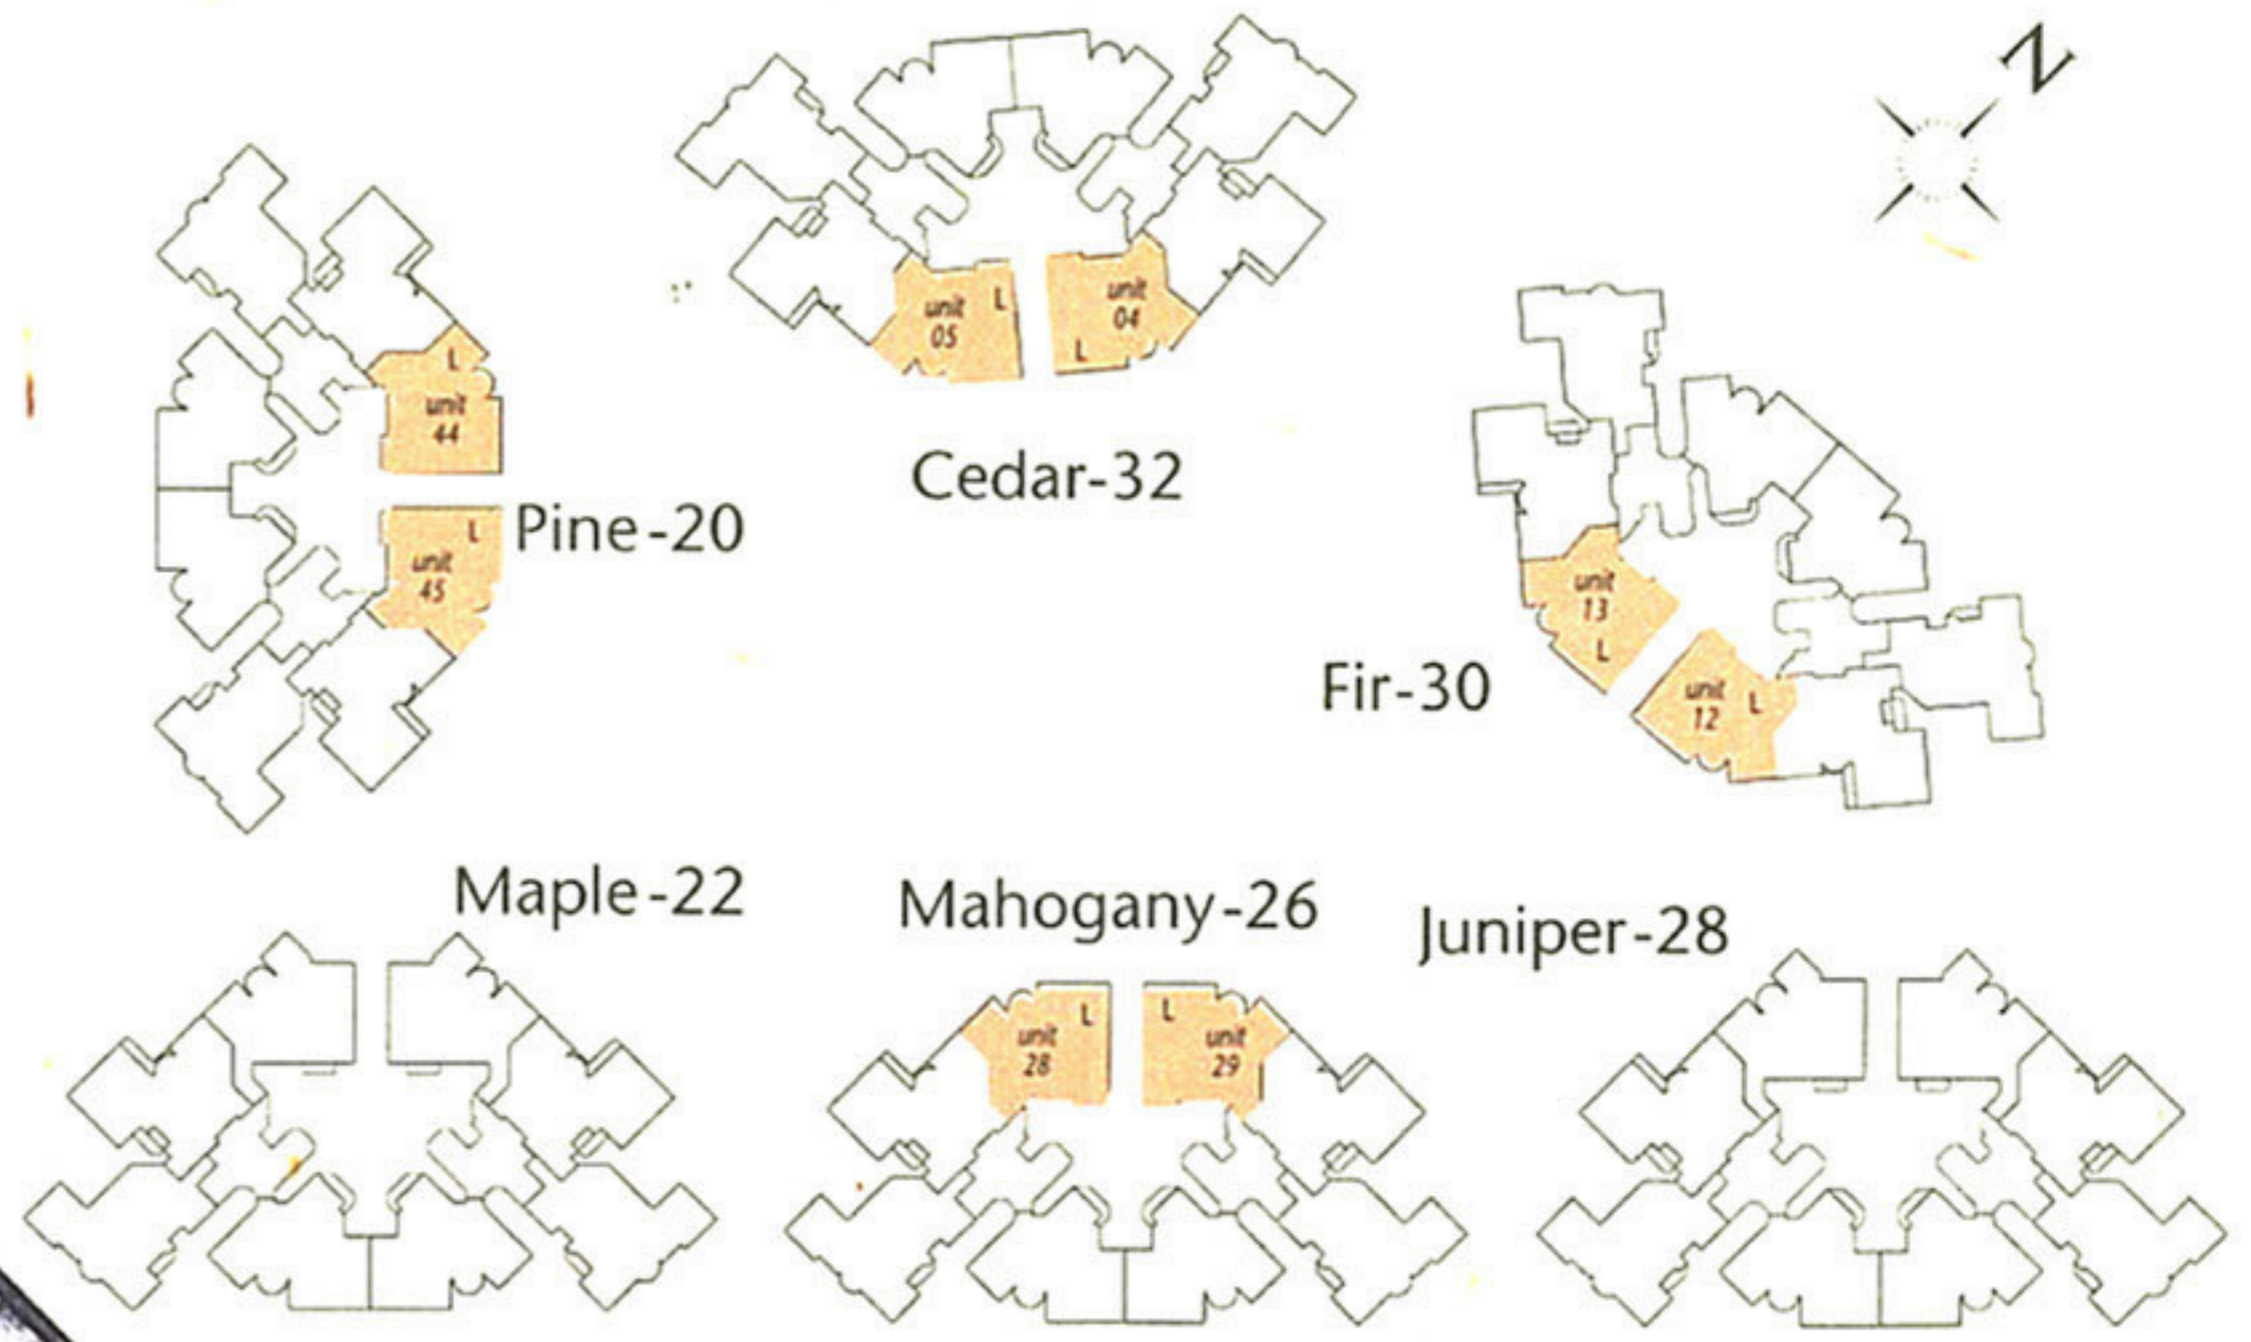

TYPE F1

Area 152 sq metre
(incl. A/C ledge, PES & planter)

TYPE H
Area 137 sq metre
(incl. A/C ledge)

TYPE H1
Area 138 sq metre
(incl. A/C ledge & planter)

TYPE I

Area 181 sq metre

(incl. void, A/C ledge & terrace)

Service You Trust
TYPE J Area 218 sq metre
 (incl. void, A/C ledge & terrace)

lower level

upper level

TYPE F

Area 116 sq metre
(incl. A/C ledge & planter)

TYPE K Area 231 sq metre
 (incl. void, A/C ledge & terrace)

TYPE G Area 120 sq metre
(incl. A/C ledge & planter)

TYPE G1 Area 149 sq metre
(incl. A/C ledge, PES & planter)

lower level

TYPE L Area 218 sq metre
(incl. void, A/C ledge & terrace)

Service You Trust

Lift Lobby