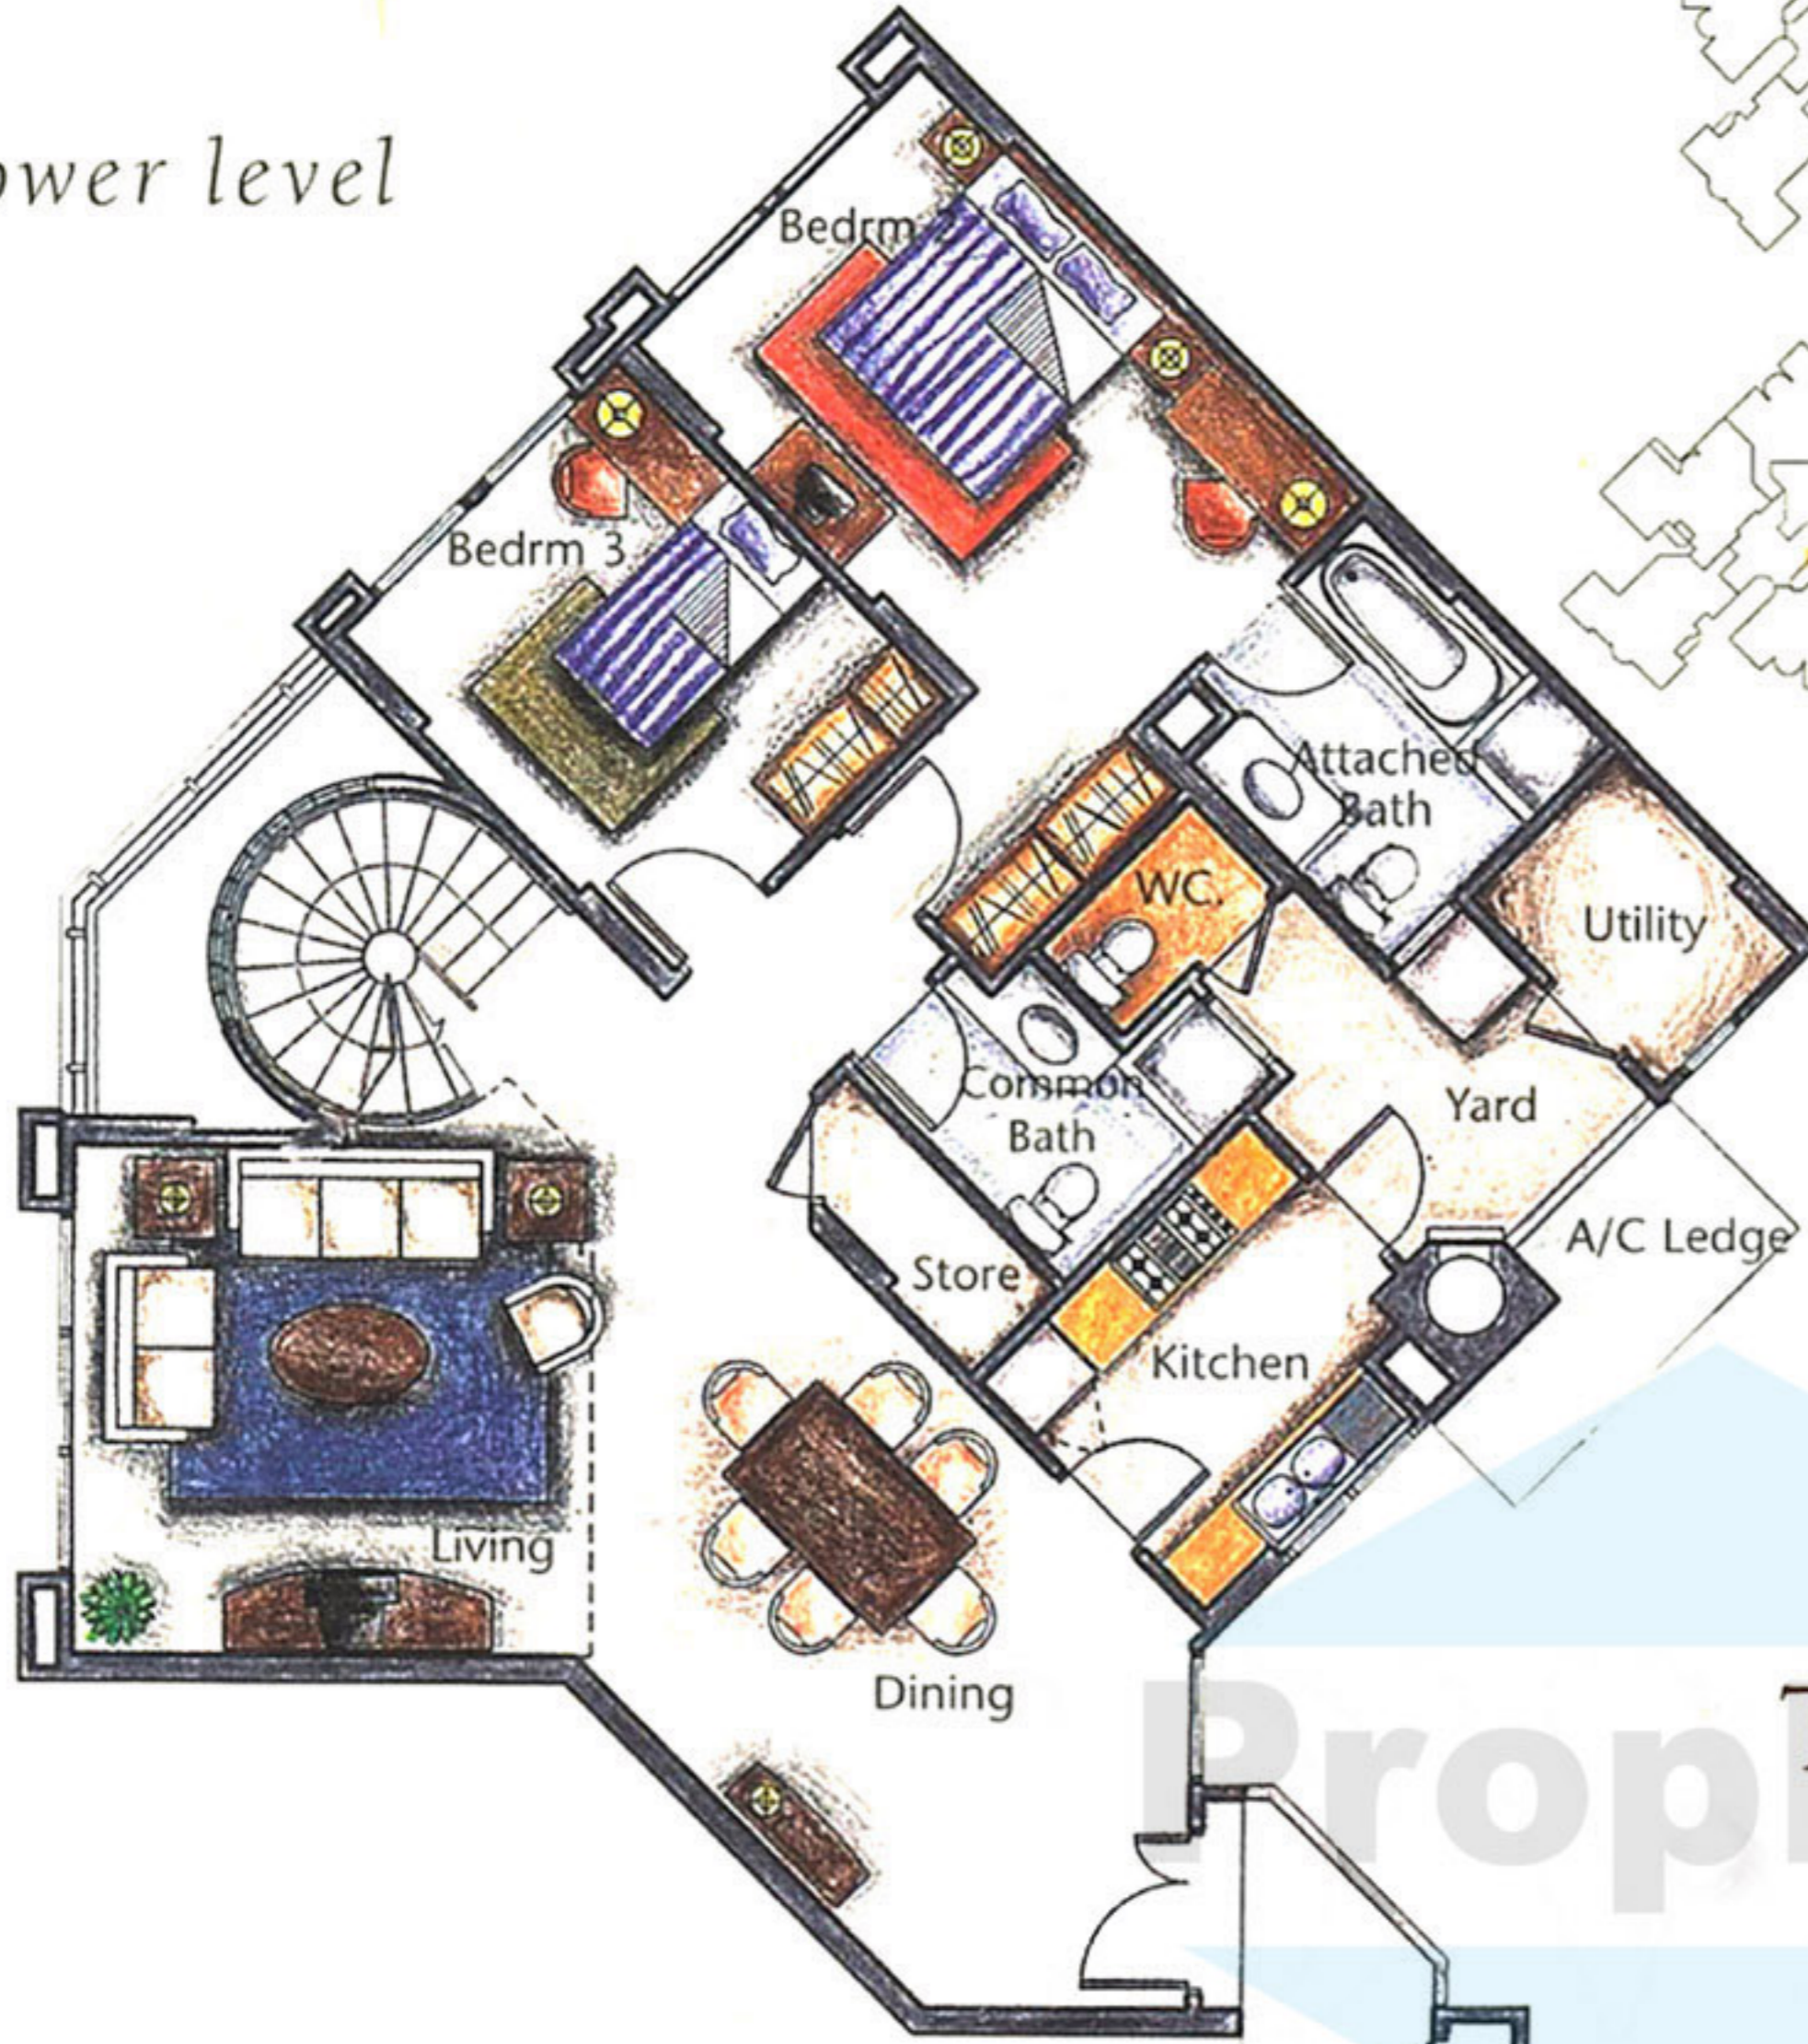

TYPE F1

Area 152 sq metre
(incl. A/C ledge, PES & planter)

TYPE H
Area 137 sq metre
(incl. A/C ledge)

TYPE H1
Area 138 sq metre
(incl. A/C ledge & planter)

TYPE I

Area 181 sq metre

(incl. void, A/C ledge & terrace)

Service You Trust
TYPE J Area 218 sq metre
 (incl. void, A/C ledge & terrace)

lower level

upper level

TYPE F

Area 116 sq metre
(incl. A/C ledge & planter)

TYPE K Area 231 sq metre
 (incl. void, A/C ledge & terrace)

TYPE G Area 120 sq metre
(incl. A/C ledge & planter)

TYPE G1 Area 149 sq metre
(incl. A/C ledge, PES & planter)

lower level

TYPE L Area 218 sq metre
(incl. void, A/C ledge & terrace)

Service You Trust

Lift Lobby