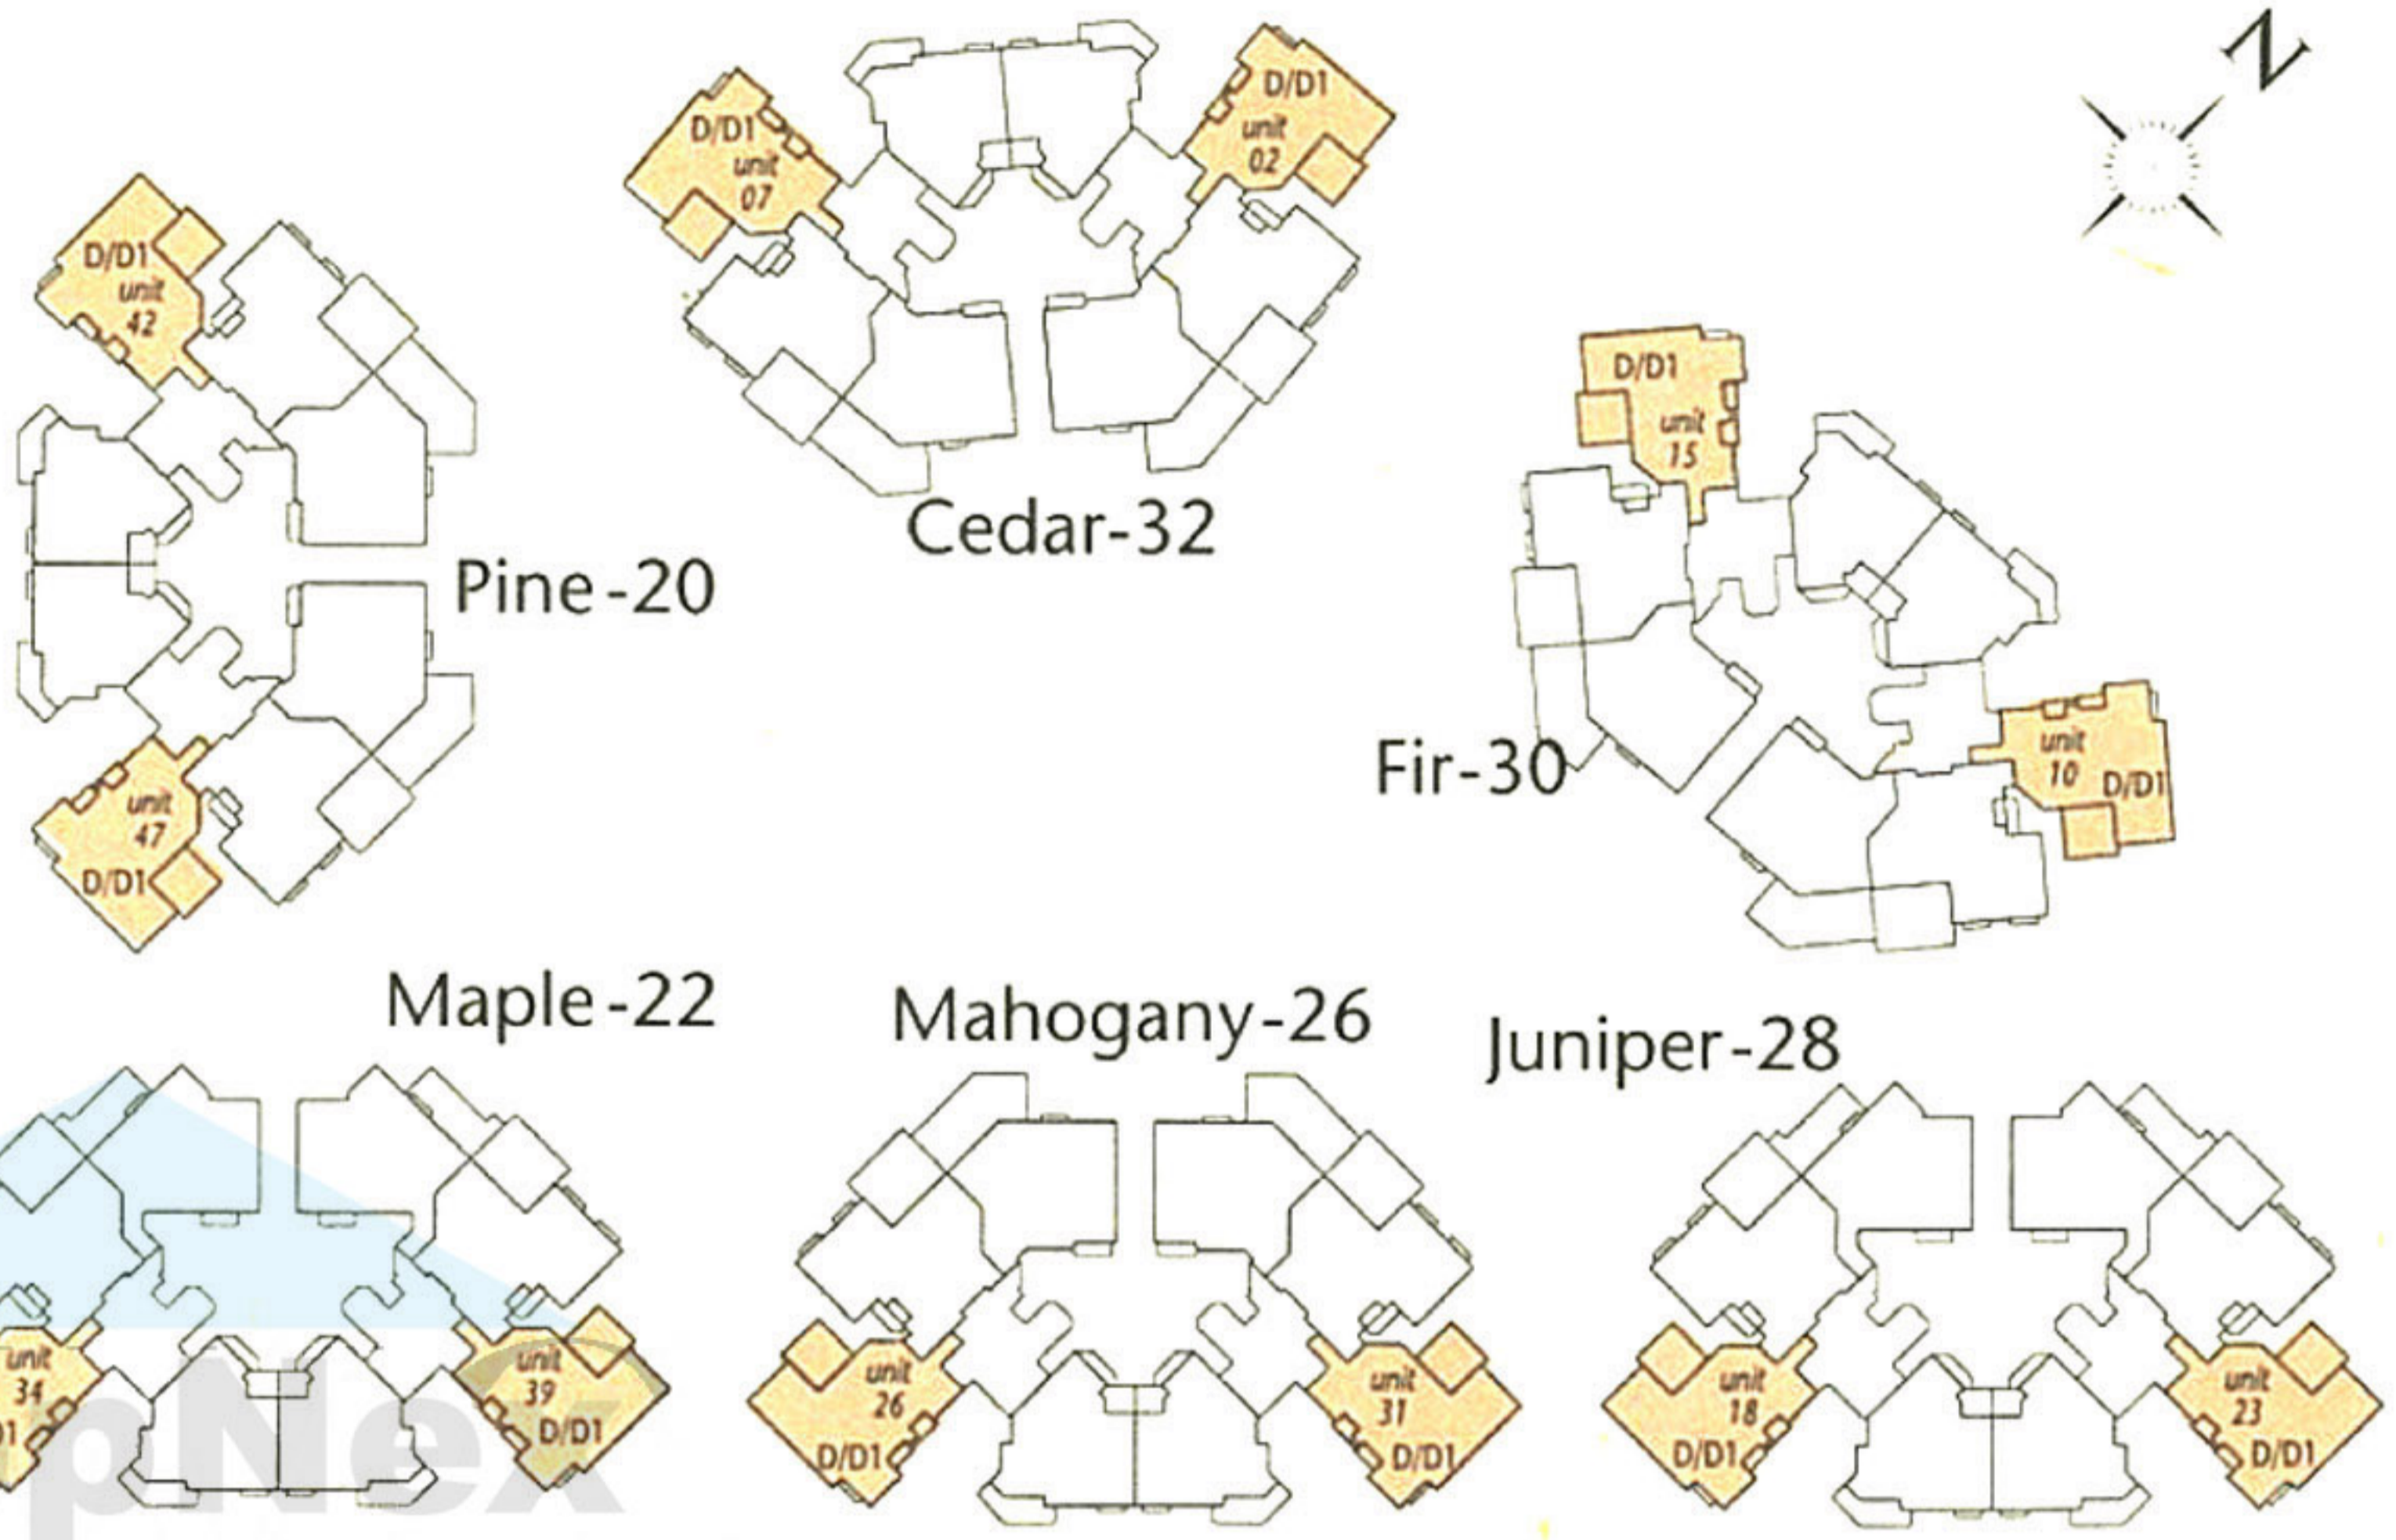

TYPE D1
Area 133 sq metre

PropNex
Service You Trust[®]

PropNex

TYPE C Area 116 sq metre
 (incl. A/C ledge & planter)

Service Trust

TYPE E Area 113 sq metre
 (incl. A/C ledge & planter)

Service You Trust

TYPE A Area 98 sq metre
(incl. A/C ledge, planter & terrace)

TYPE D
 Area 115 sq metre
 (incl. A/C ledge & planter)

Service You Trust[®]

PropNet
Service You Trust

TYPE E1

Area 133 sq metre

(incl. A/C ledge, PES & planter)

Lift Lobby

TYPE B
 Area 109 sq metre
 (incl. A/C ledge, PES & planter)

TYPE F1

Area 152 sq metre
(incl. A/C ledge, PES & planter)

TYPE H
Area 137 sq metre
(incl. A/C ledge)

TYPE H1
Area 138 sq metre
(incl. A/C ledge & planter)

TYPE I

Area 181 sq metre

(incl. void, A/C ledge & terrace)

Service You Trust
TYPE J Area 218 sq metre
 (incl. void, A/C ledge & terrace)

lower level

upper level

TYPE F

Area 116 sq metre
(incl. A/C ledge & planter)

TYPE K Area 231 sq metre
 (incl. void, A/C ledge & terrace)