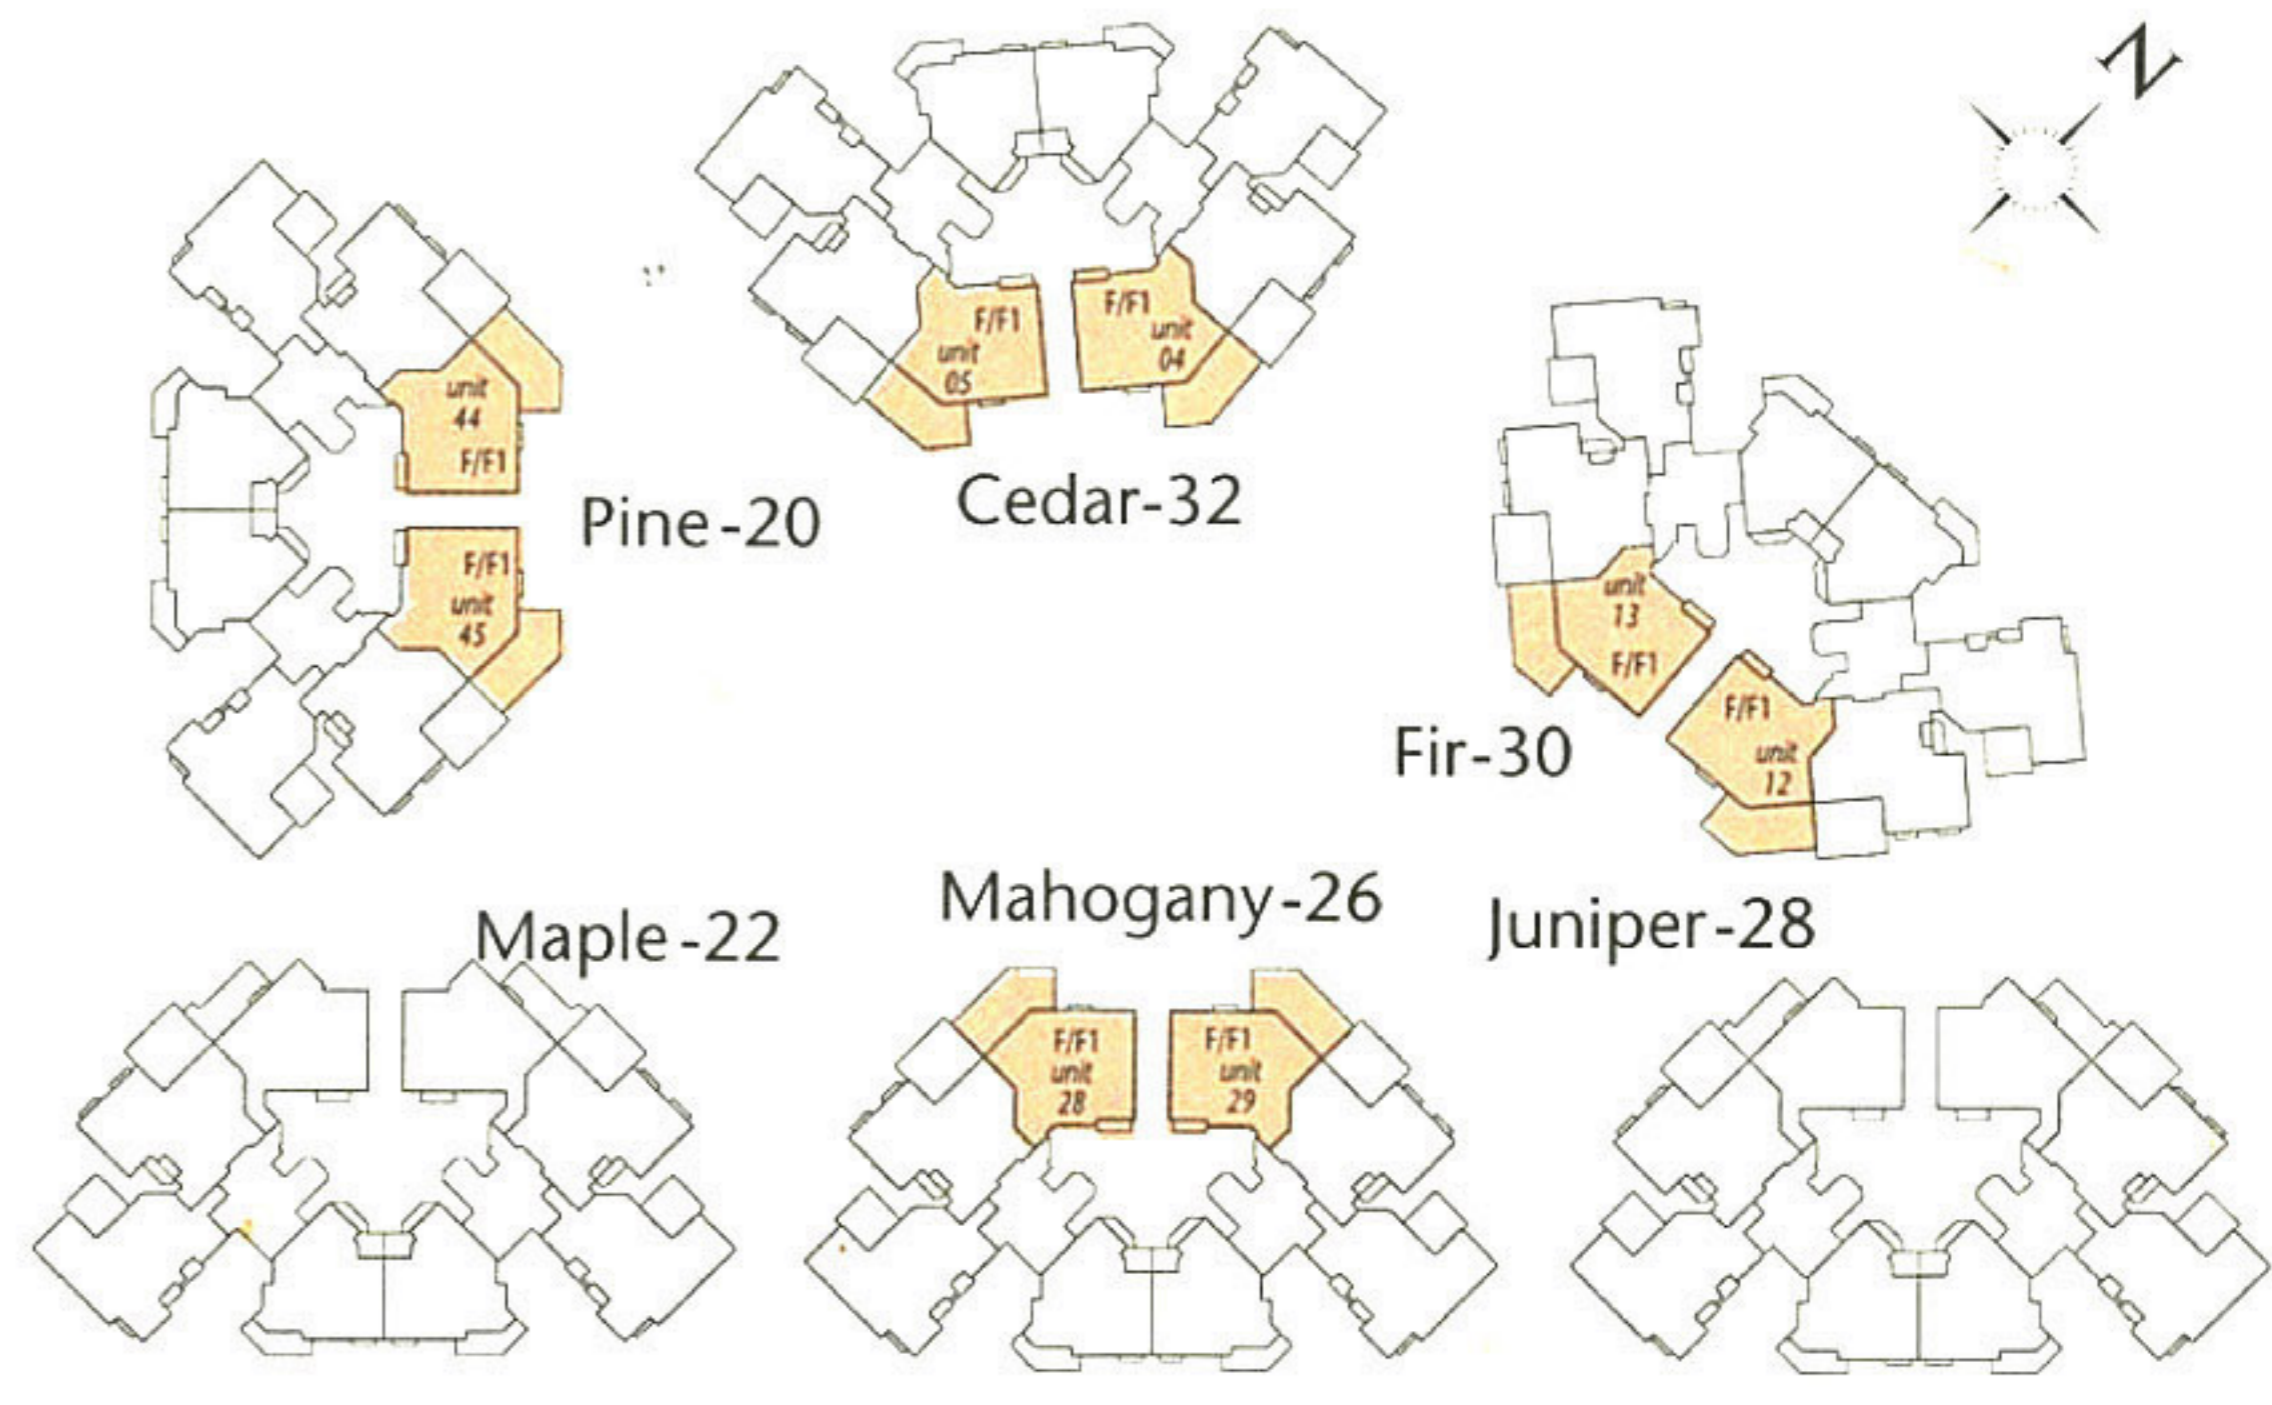

TYPE D1
Area 133 sq metre

PropNex
Service You Trust[®]

PropNex

TYPE C Area 116 sq metre
 (incl. A/C ledge & planter)

Service Trust

TYPE E Area 113 sq metre
 (incl. A/C ledge & planter)

Service You Trust

TYPE A Area 98 sq metre
(incl. A/C ledge, planter & terrace)

TYPE D
 Area 115 sq metre
 (incl. A/C ledge & planter)

Service You Trust[®]

PropNet
Service You Trust

TYPE E1

Area 133 sq metre

(incl. A/C ledge, PES & planter)

Lift Lobby

TYPE B
 Area 109 sq metre
 (incl. A/C ledge, PES & planter)

TYPE F1

Area 152 sq metre
(incl. A/C ledge, PES & planter)

TYPE H
Area 137 sq metre
(incl. A/C ledge)

TYPE H1
Area 138 sq metre
(incl. A/C ledge & planter)

TYPE I

Area 181 sq metre

(incl. void, A/C ledge & terrace)

Service You Trust
TYPE J Area 218 sq metre
 (incl. void, A/C ledge & terrace)

lower level

upper level

TYPE F

Area 116 sq metre
(incl. A/C ledge & planter)

TYPE K Area 231 sq metre
 (incl. void, A/C ledge & terrace)