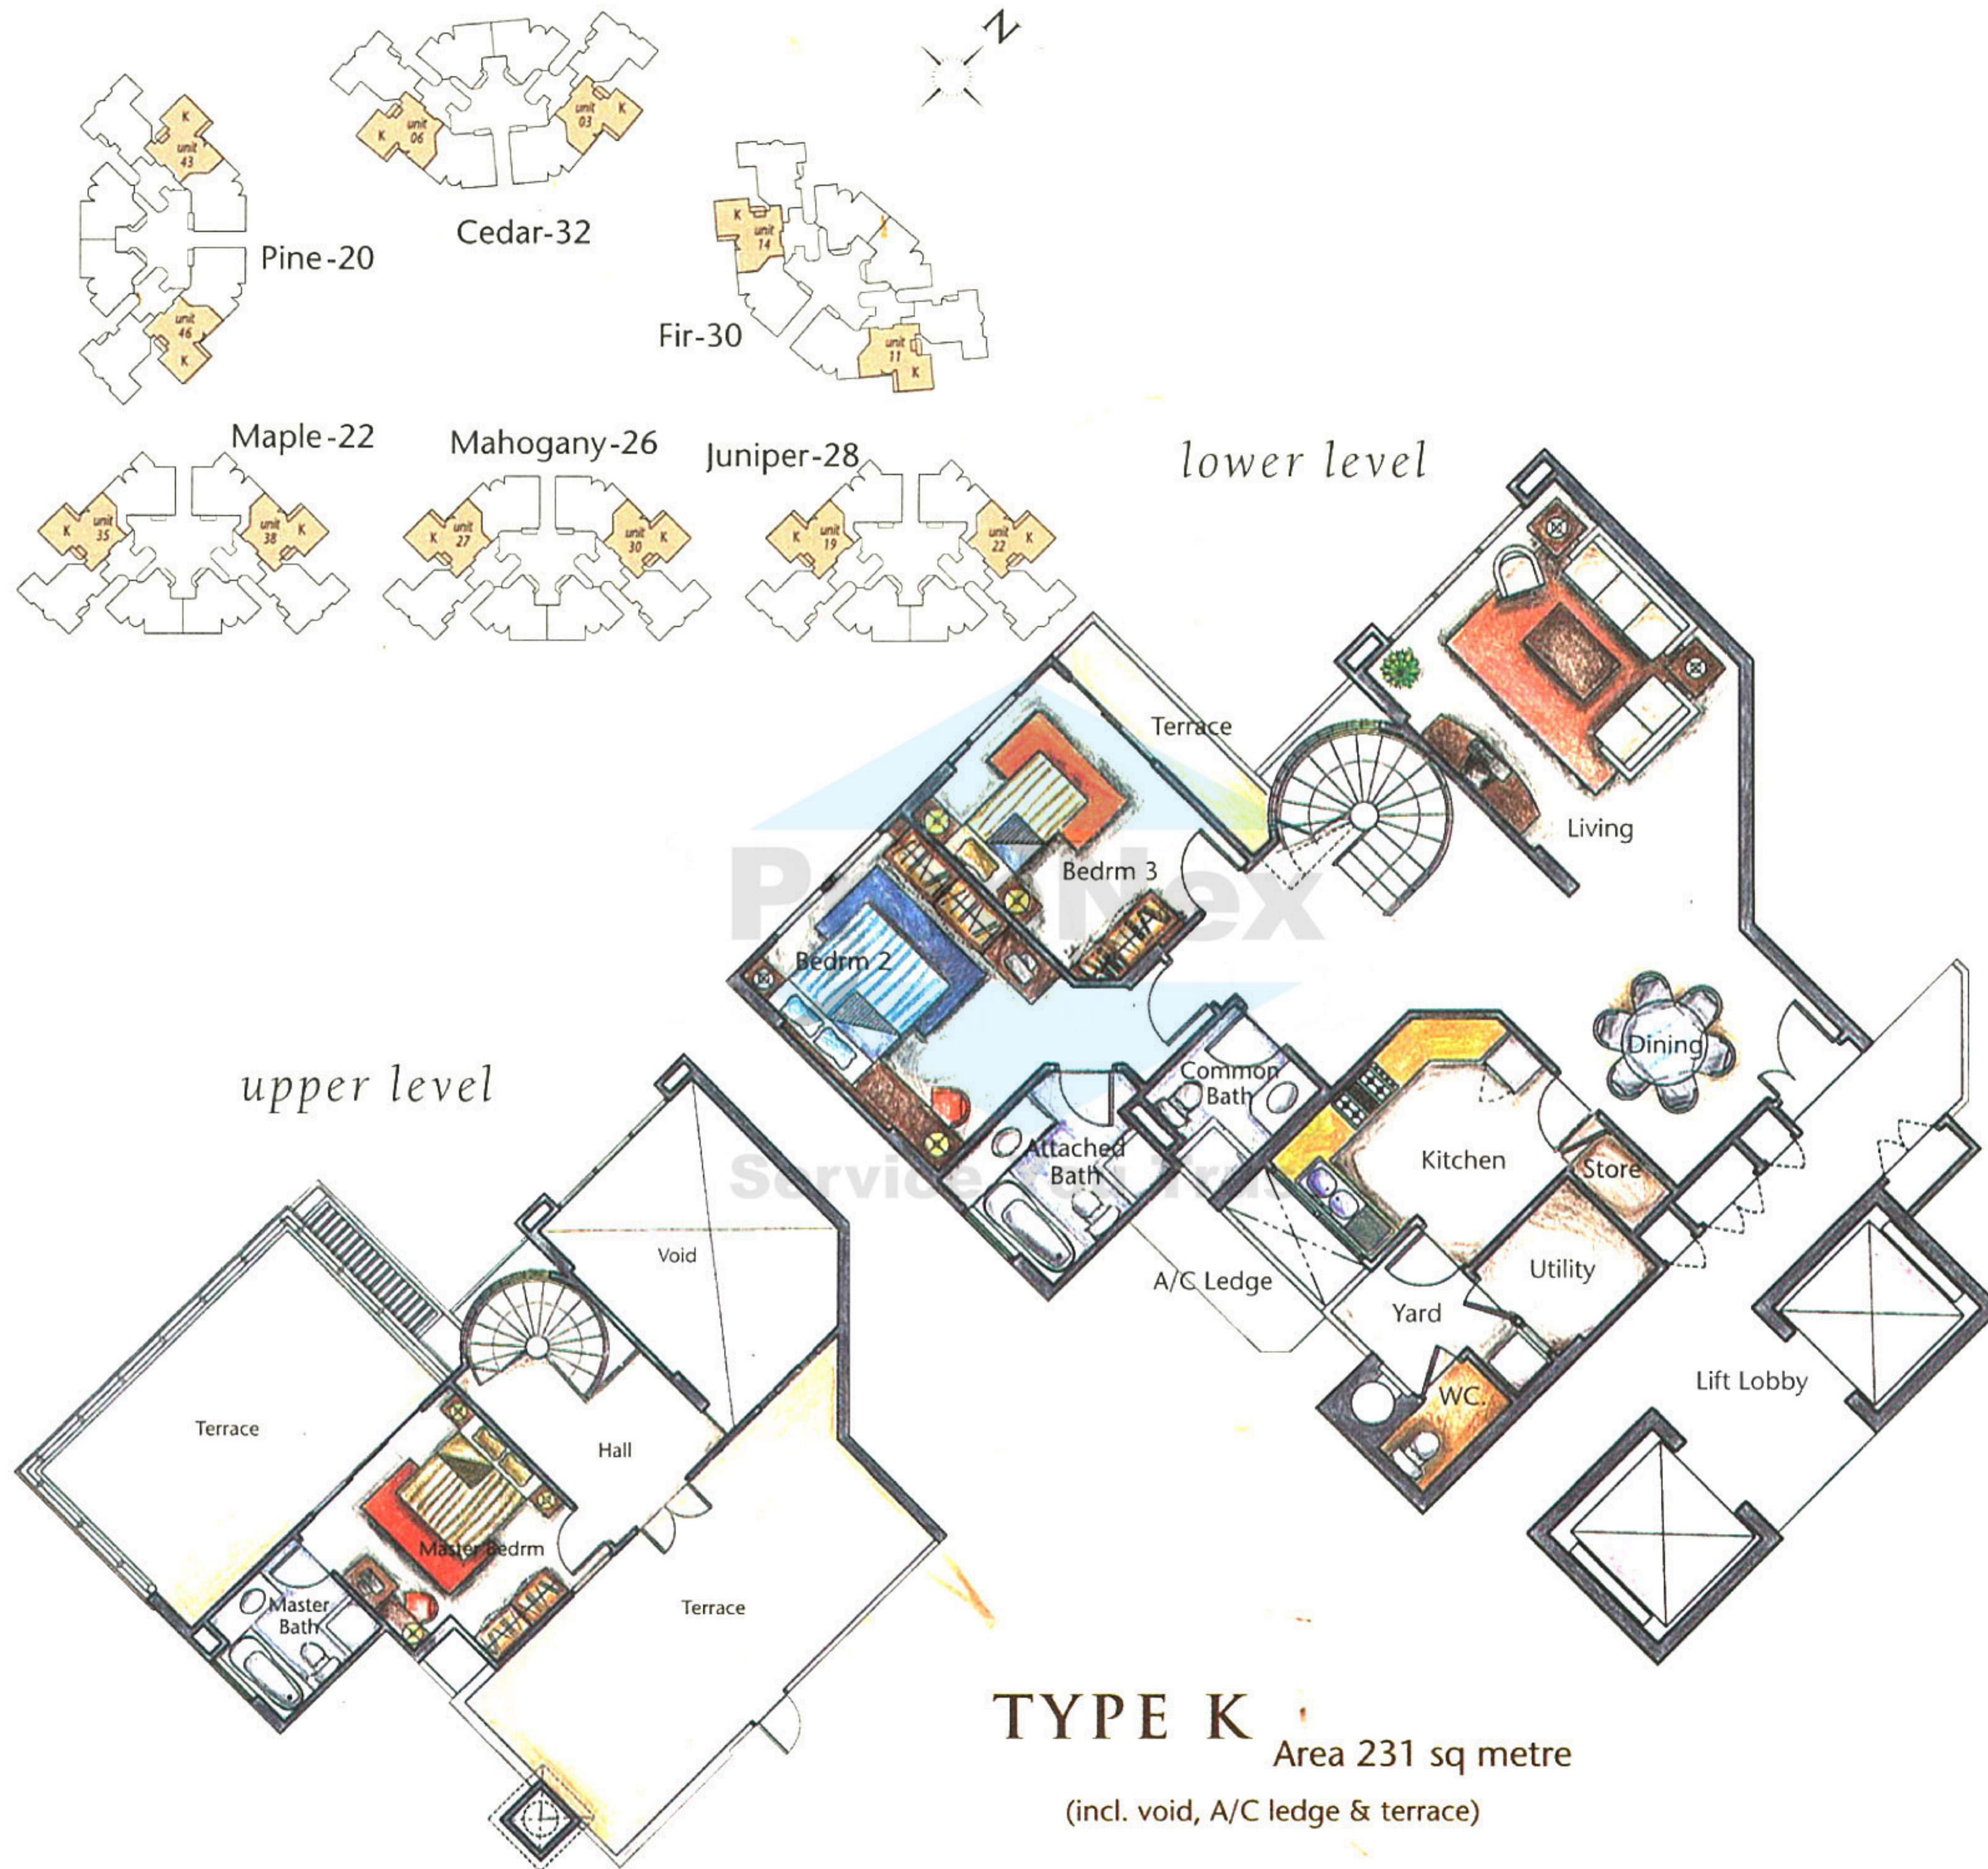

TYPE F1

Area 152 sq metre
(incl. A/C ledge, PES & planter)

TYPE H
Area 137 sq metre
(incl. A/C ledge)

TYPE H1
Area 138 sq metre
(incl. A/C ledge & planter)

TYPE I

Area 181 sq metre

(incl. void, A/C ledge & terrace)

Service You Trust
TYPE J Area 218 sq metre
 (incl. void, A/C ledge & terrace)

lower level

upper level

TYPE F

Area 116 sq metre
(incl. A/C ledge & planter)

TYPE K Area 231 sq metre
 (incl. void, A/C ledge & terrace)

TYPE G Area 120 sq metre
(incl. A/C ledge & planter)

TYPE G1 Area 149 sq metre
(incl. A/C ledge, PES & planter)

lower level

TYPE L Area 218 sq metre
(incl. void, A/C ledge & terrace)

Service You Trust

Lift Lobby