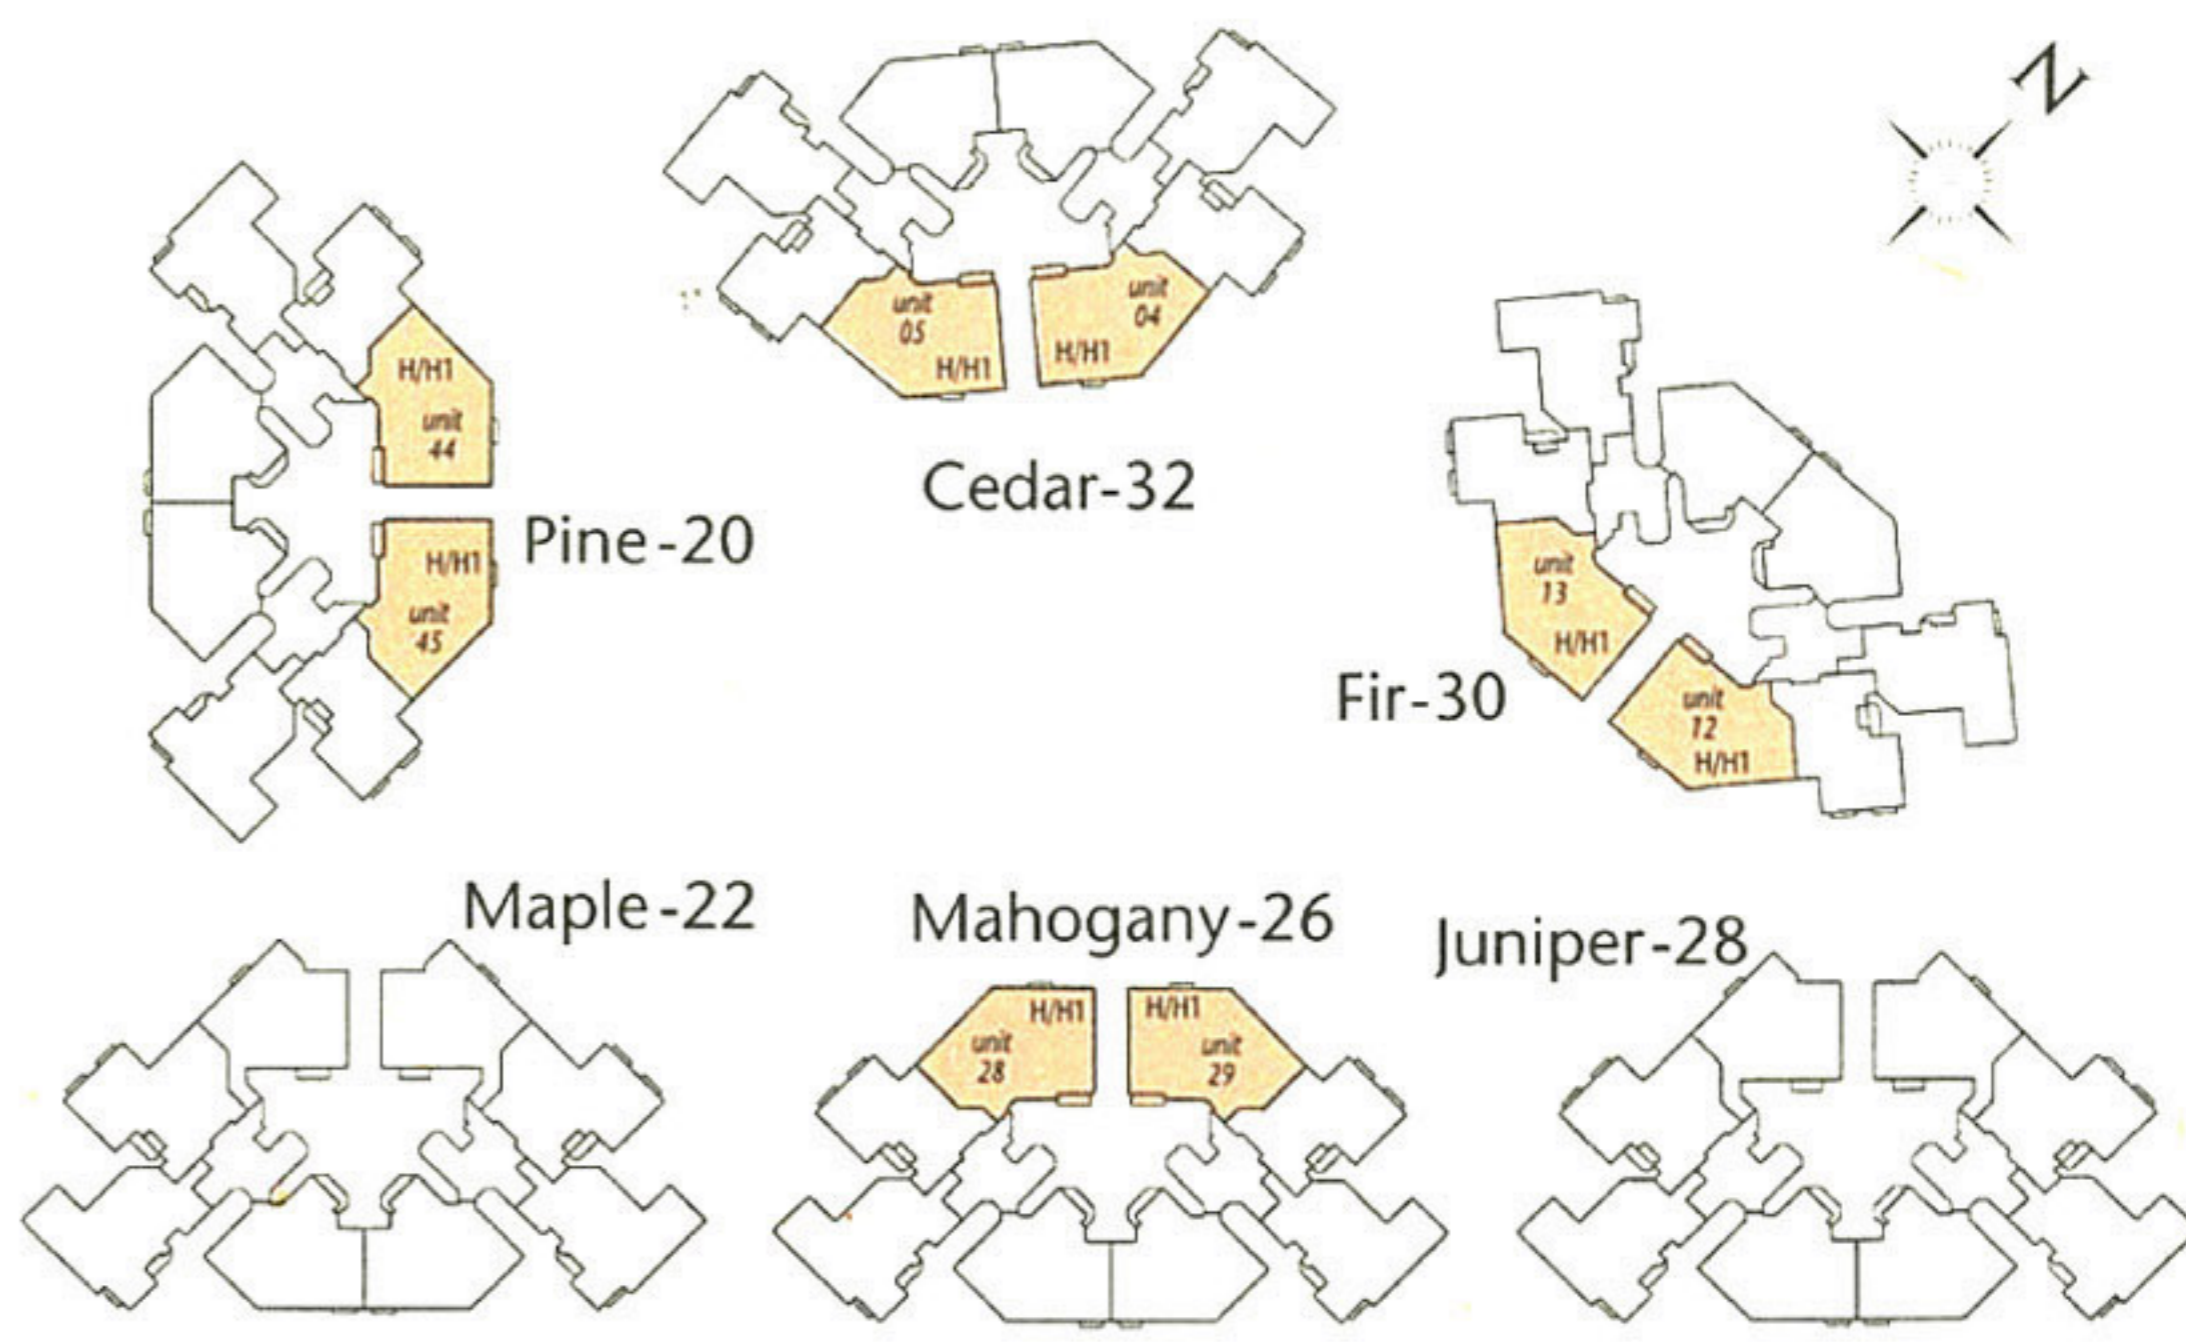

TYPE D1
Area 133 sq metre

PropNex
Service You Trust[®]

PropNex

TYPE C Area 116 sq metre
 (incl. A/C ledge & planter)

Service Trust

TYPE E Area 113 sq metre
 (incl. A/C ledge & planter)

Service You Trust

TYPE A Area 98 sq metre
(incl. A/C ledge, planter & terrace)

TYPE D
 Area 115 sq metre
 (incl. A/C ledge & planter)

Service You Trust[®]

PropNet
Service You Trust

TYPE E1

Area 133 sq metre

(incl. A/C ledge, PES & planter)

Lift Lobby

TYPE B
 Area 109 sq metre
 (incl. A/C ledge, PES & planter)

TYPE F1

Area 152 sq metre
(incl. A/C ledge, PES & planter)

TYPE H
Area 137 sq metre
(incl. A/C ledge)

TYPE H1
Area 138 sq metre
(incl. A/C ledge & planter)

TYPE I

Area 181 sq metre

(incl. void, A/C ledge & terrace)

Service You Trust
TYPE J Area 218 sq metre
 (incl. void, A/C ledge & terrace)

lower level

upper level

TYPE F

Area 116 sq metre
(incl. A/C ledge & planter)

TYPE K Area 231 sq metre
 (incl. void, A/C ledge & terrace)