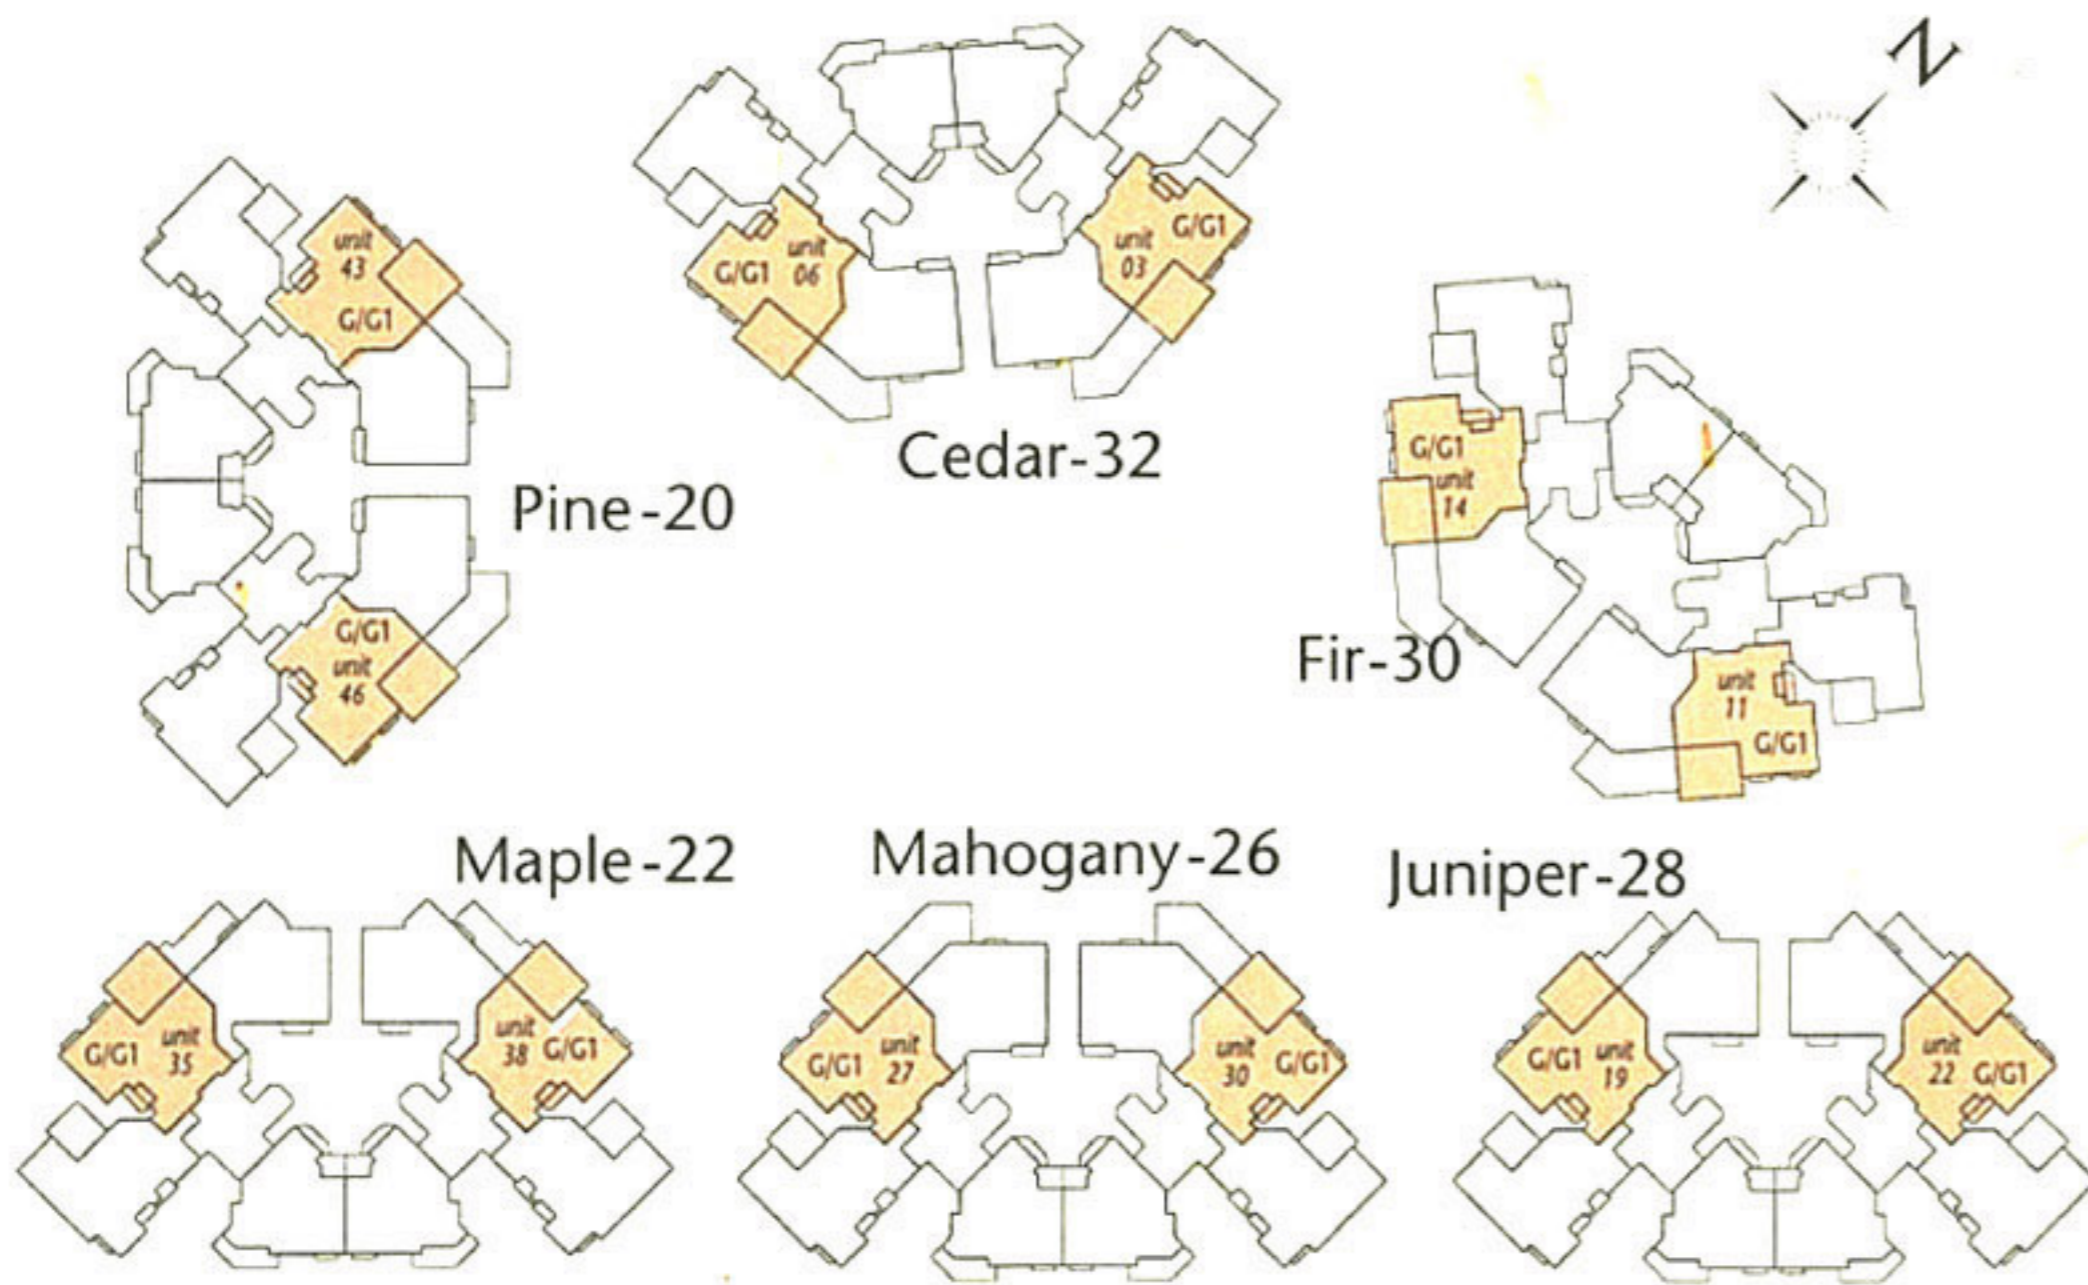

TYPE F1

Area 152 sq metre
(incl. A/C ledge, PES & planter)

TYPE H
Area 137 sq metre
(incl. A/C ledge)

TYPE H1
Area 138 sq metre
(incl. A/C ledge & planter)

TYPE I

Area 181 sq metre

(incl. void, A/C ledge & terrace)

Service You Trust
TYPE J Area 218 sq metre
 (incl. void, A/C ledge & terrace)

lower level

upper level

TYPE F

Area 116 sq metre
(incl. A/C ledge & planter)

TYPE K Area 231 sq metre
 (incl. void, A/C ledge & terrace)

TYPE G Area 120 sq metre
(incl. A/C ledge & planter)

TYPE G1 Area 149 sq metre
(incl. A/C ledge, PES & planter)

lower level

TYPE L Area 218 sq metre
(incl. void, A/C ledge & terrace)

Service You Trust

Lift Lobby