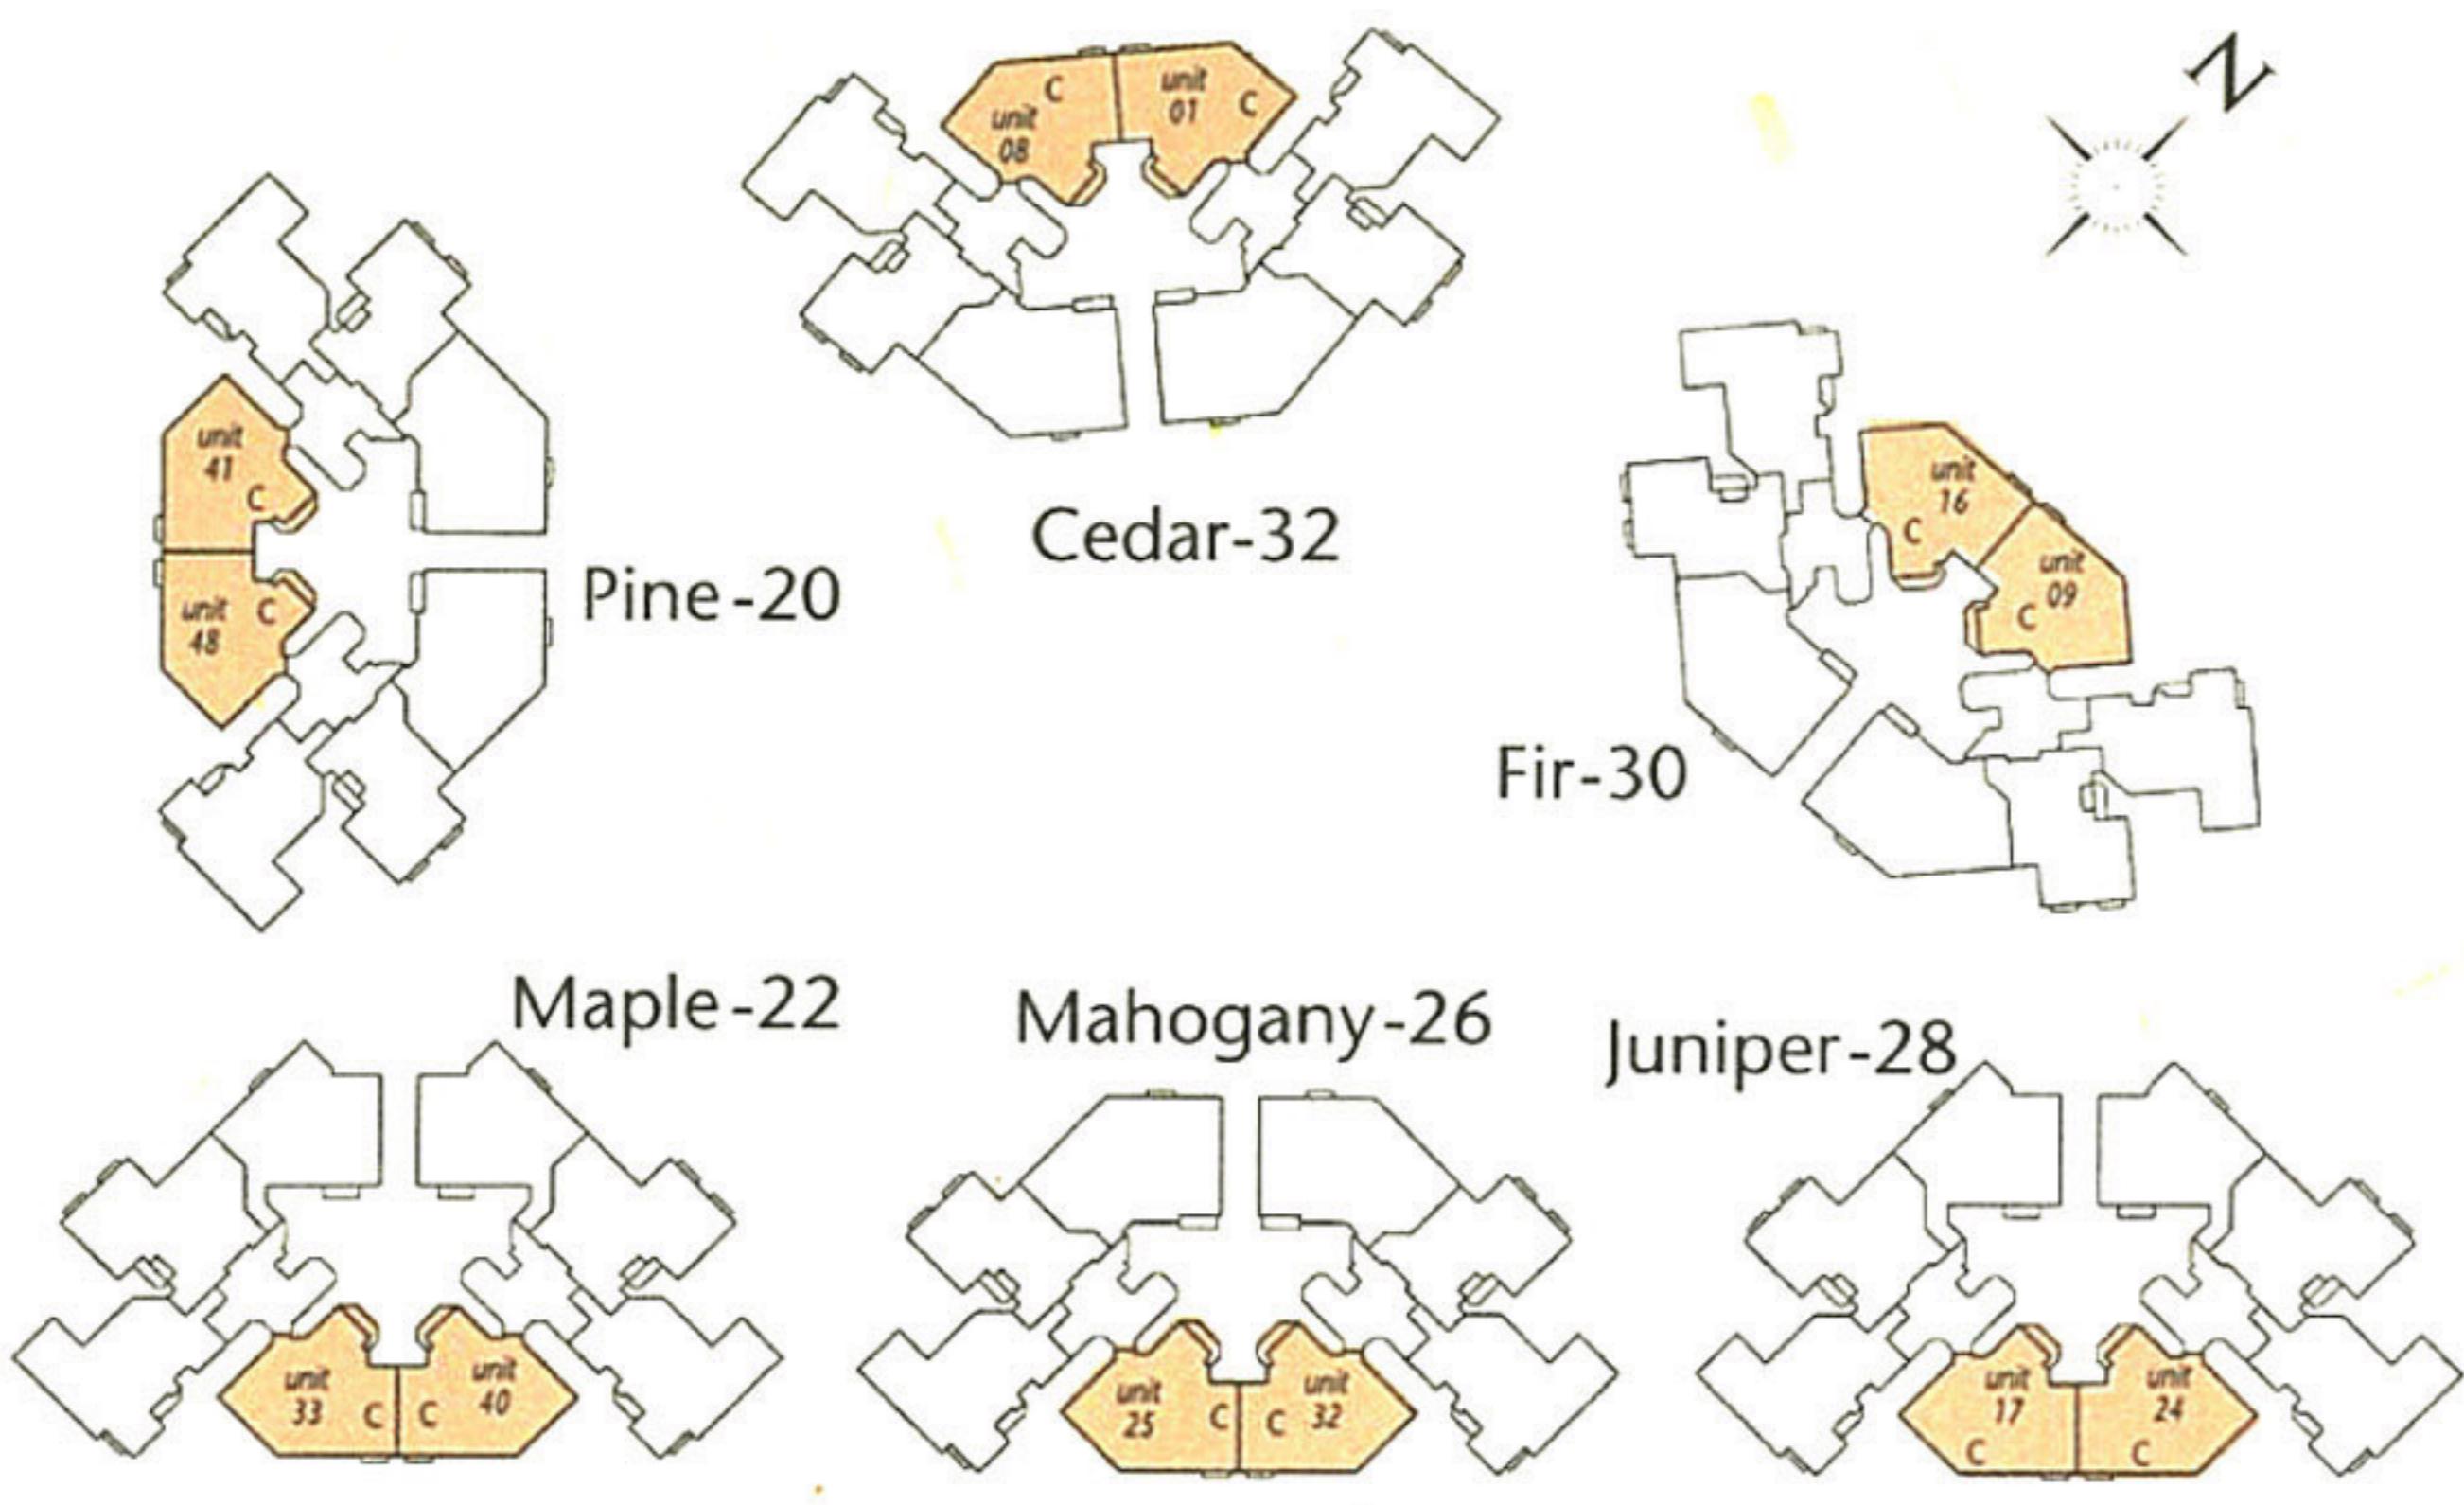

TYPE D1
Area 133 sq metre

PropNex
Service You Trust[®]

PropNex

TYPE C Area 116 sq metre
 (incl. A/C ledge & planter)

Service Trust

TYPE E Area 113 sq metre
 (incl. A/C ledge & planter)

Service You Trust

TYPE A Area 98 sq metre
(incl. A/C ledge, planter & terrace)

TYPE D
 Area 115 sq metre
 (incl. A/C ledge & planter)

Service You Trust[®]

PropNet
Service You Trust

TYPE E1

Area 133 sq metre

(incl. A/C ledge, PES & planter)

Lift Lobby

TYPE B
 Area 109 sq metre
 (incl. A/C ledge, PES & planter)

TYPE F1

Area 152 sq metre
(incl. A/C ledge, PES & planter)

TYPE H
Area 137 sq metre
(incl. A/C ledge)

TYPE H1
Area 138 sq metre
(incl. A/C ledge & planter)

TYPE I

Area 181 sq metre

(incl. void, A/C ledge & terrace)

Service You Trust
TYPE J Area 218 sq metre
 (incl. void, A/C ledge & terrace)

lower level

upper level

TYPE F

Area 116 sq metre
(incl. A/C ledge & planter)

TYPE K Area 231 sq metre
 (incl. void, A/C ledge & terrace)