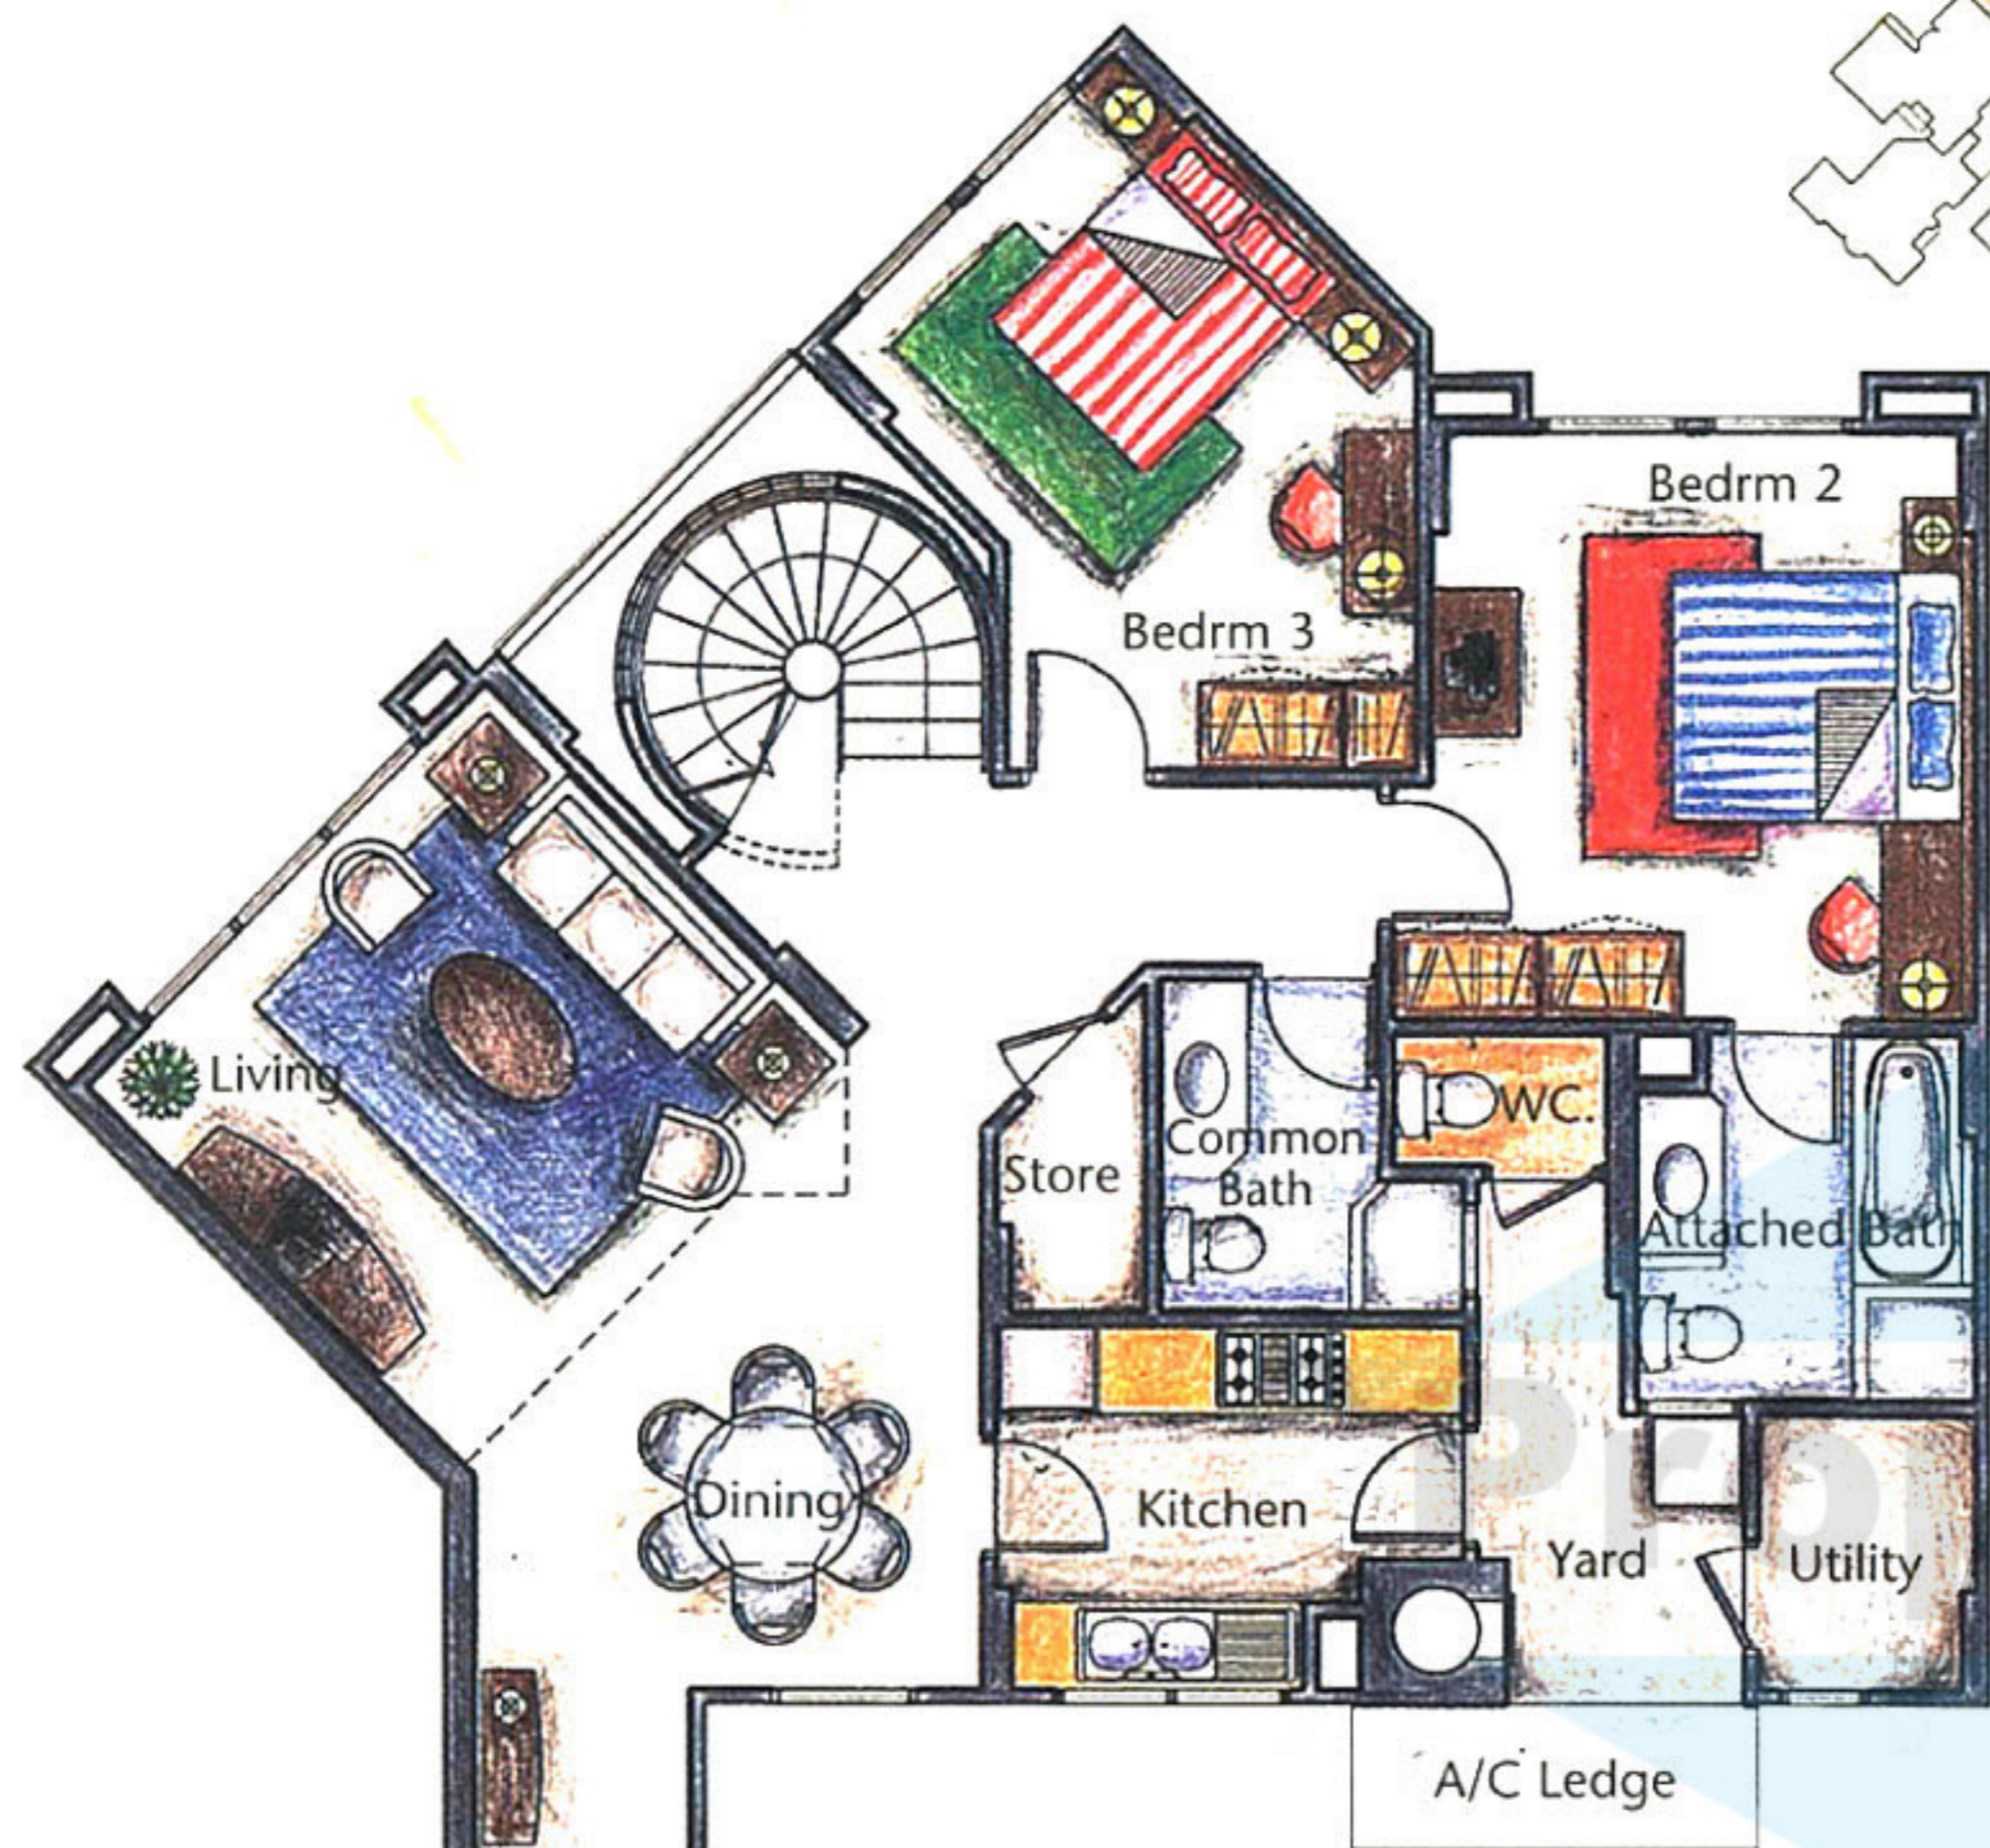

TYPE D
 Area 115 sq metre
 (incl. A/C ledge & planter)

Service You Trust[®]

PropNet
Service You Trust

TYPE E1

Area 133 sq metre

(incl. A/C ledge, PES & planter)

Lift Lobby

TYPE B
 Area 109 sq metre
 (incl. A/C ledge, PES & planter)

TYPE F1

Area 152 sq metre
(incl. A/C ledge, PES & planter)

TYPE H
Area 137 sq metre
(incl. A/C ledge)

TYPE H1
Area 138 sq metre
(incl. A/C ledge & planter)

TYPE I

Area 181 sq metre

(incl. void, A/C ledge & terrace)

Service You Trust
TYPE J Area 218 sq metre
 (incl. void, A/C ledge & terrace)

lower level

upper level

TYPE F

Area 116 sq metre
(incl. A/C ledge & planter)

TYPE K Area 231 sq metre
 (incl. void, A/C ledge & terrace)

TYPE G Area 120 sq metre
(incl. A/C ledge & planter)

TYPE G1 Area 149 sq metre
(incl. A/C ledge, PES & planter)

lower level

TYPE L Area 218 sq metre
(incl. void, A/C ledge & terrace)

Service You Trust

Lift Lobby