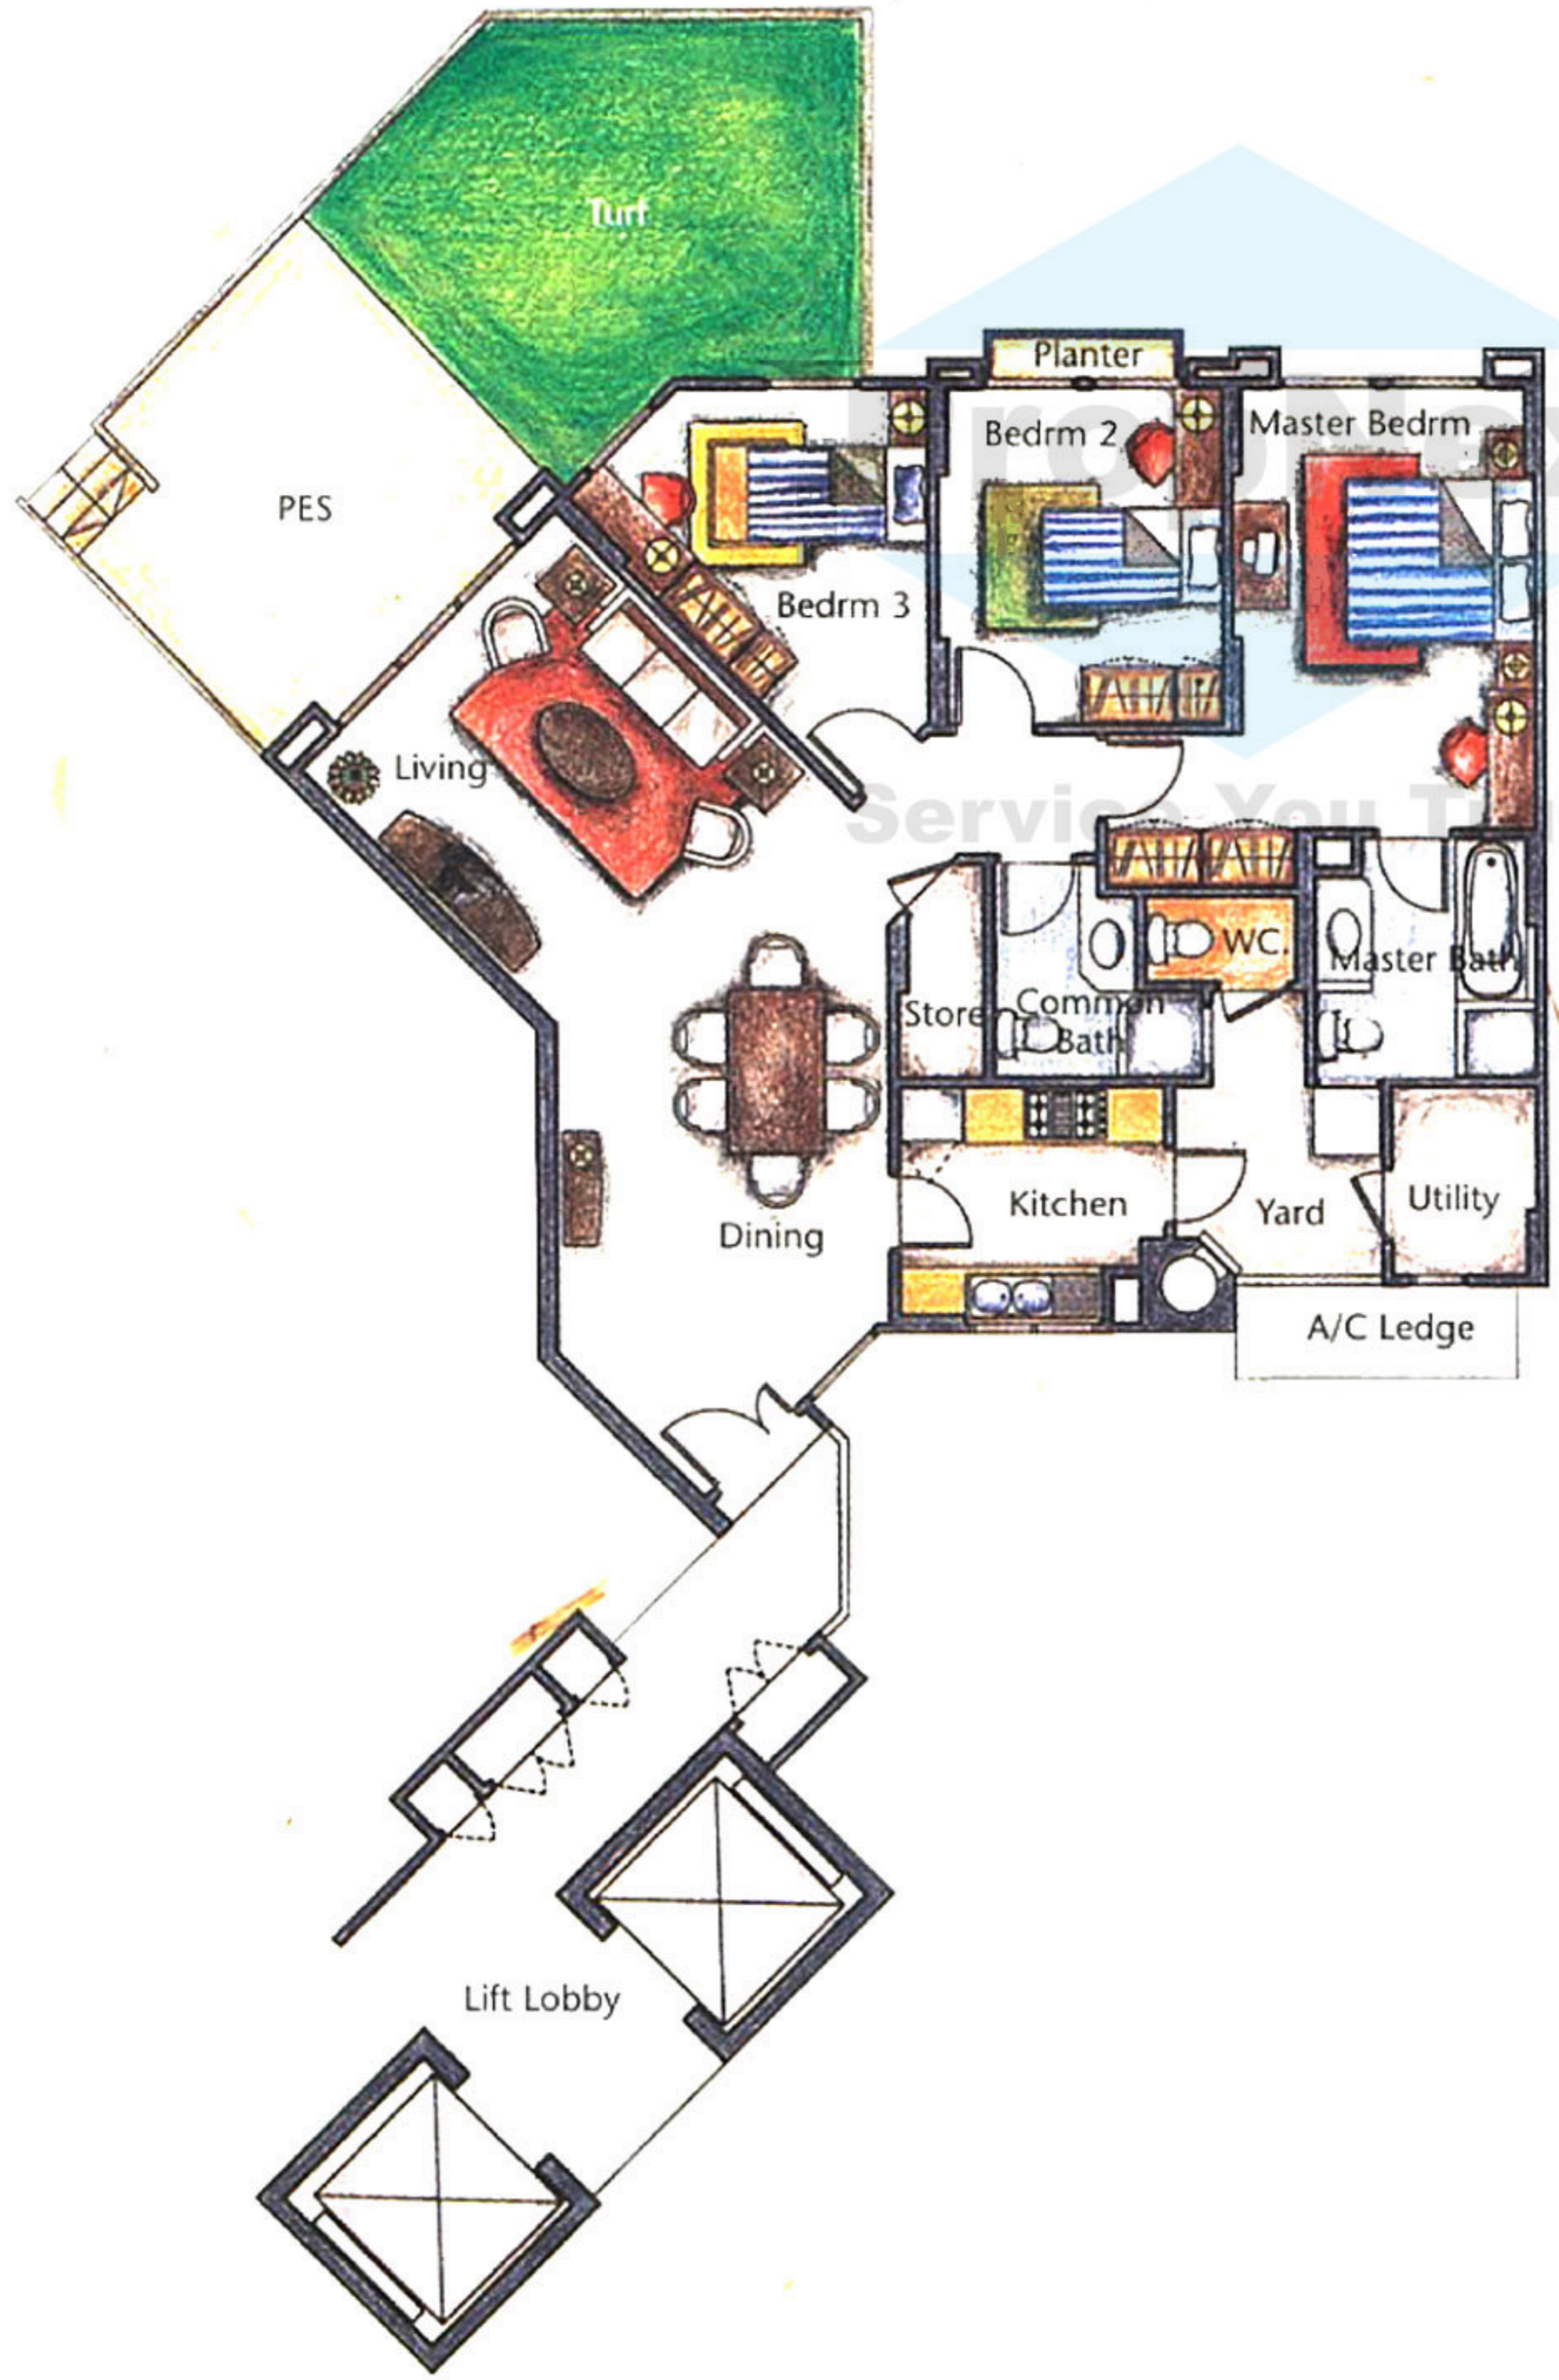

TYPE D1
Area 133 sq metre

PropNex
Service You Trust[®]

PropNex

TYPE C Area 116 sq metre
 (incl. A/C ledge & planter)

Service Trust

TYPE E Area 113 sq metre
 (incl. A/C ledge & planter)

Service You Trust

TYPE A Area 98 sq metre
(incl. A/C ledge, planter & terrace)

TYPE D
 Area 115 sq metre
 (incl. A/C ledge & planter)

Service You Trust[®]

PropNet
Service You Trust

TYPE E1

Area 133 sq metre

(incl. A/C ledge, PES & planter)

Lift Lobby

TYPE B
 Area 109 sq metre
 (incl. A/C ledge, PES & planter)

TYPE F1

Area 152 sq metre
(incl. A/C ledge, PES & planter)

TYPE H
Area 137 sq metre
(incl. A/C ledge)

TYPE H1
Area 138 sq metre
(incl. A/C ledge & planter)

TYPE I

Area 181 sq metre

(incl. void, A/C ledge & terrace)

Service You Trust
TYPE J Area 218 sq metre
 (incl. void, A/C ledge & terrace)

lower level

upper level

TYPE F

Area 116 sq metre
(incl. A/C ledge & planter)

TYPE K Area 231 sq metre
 (incl. void, A/C ledge & terrace)