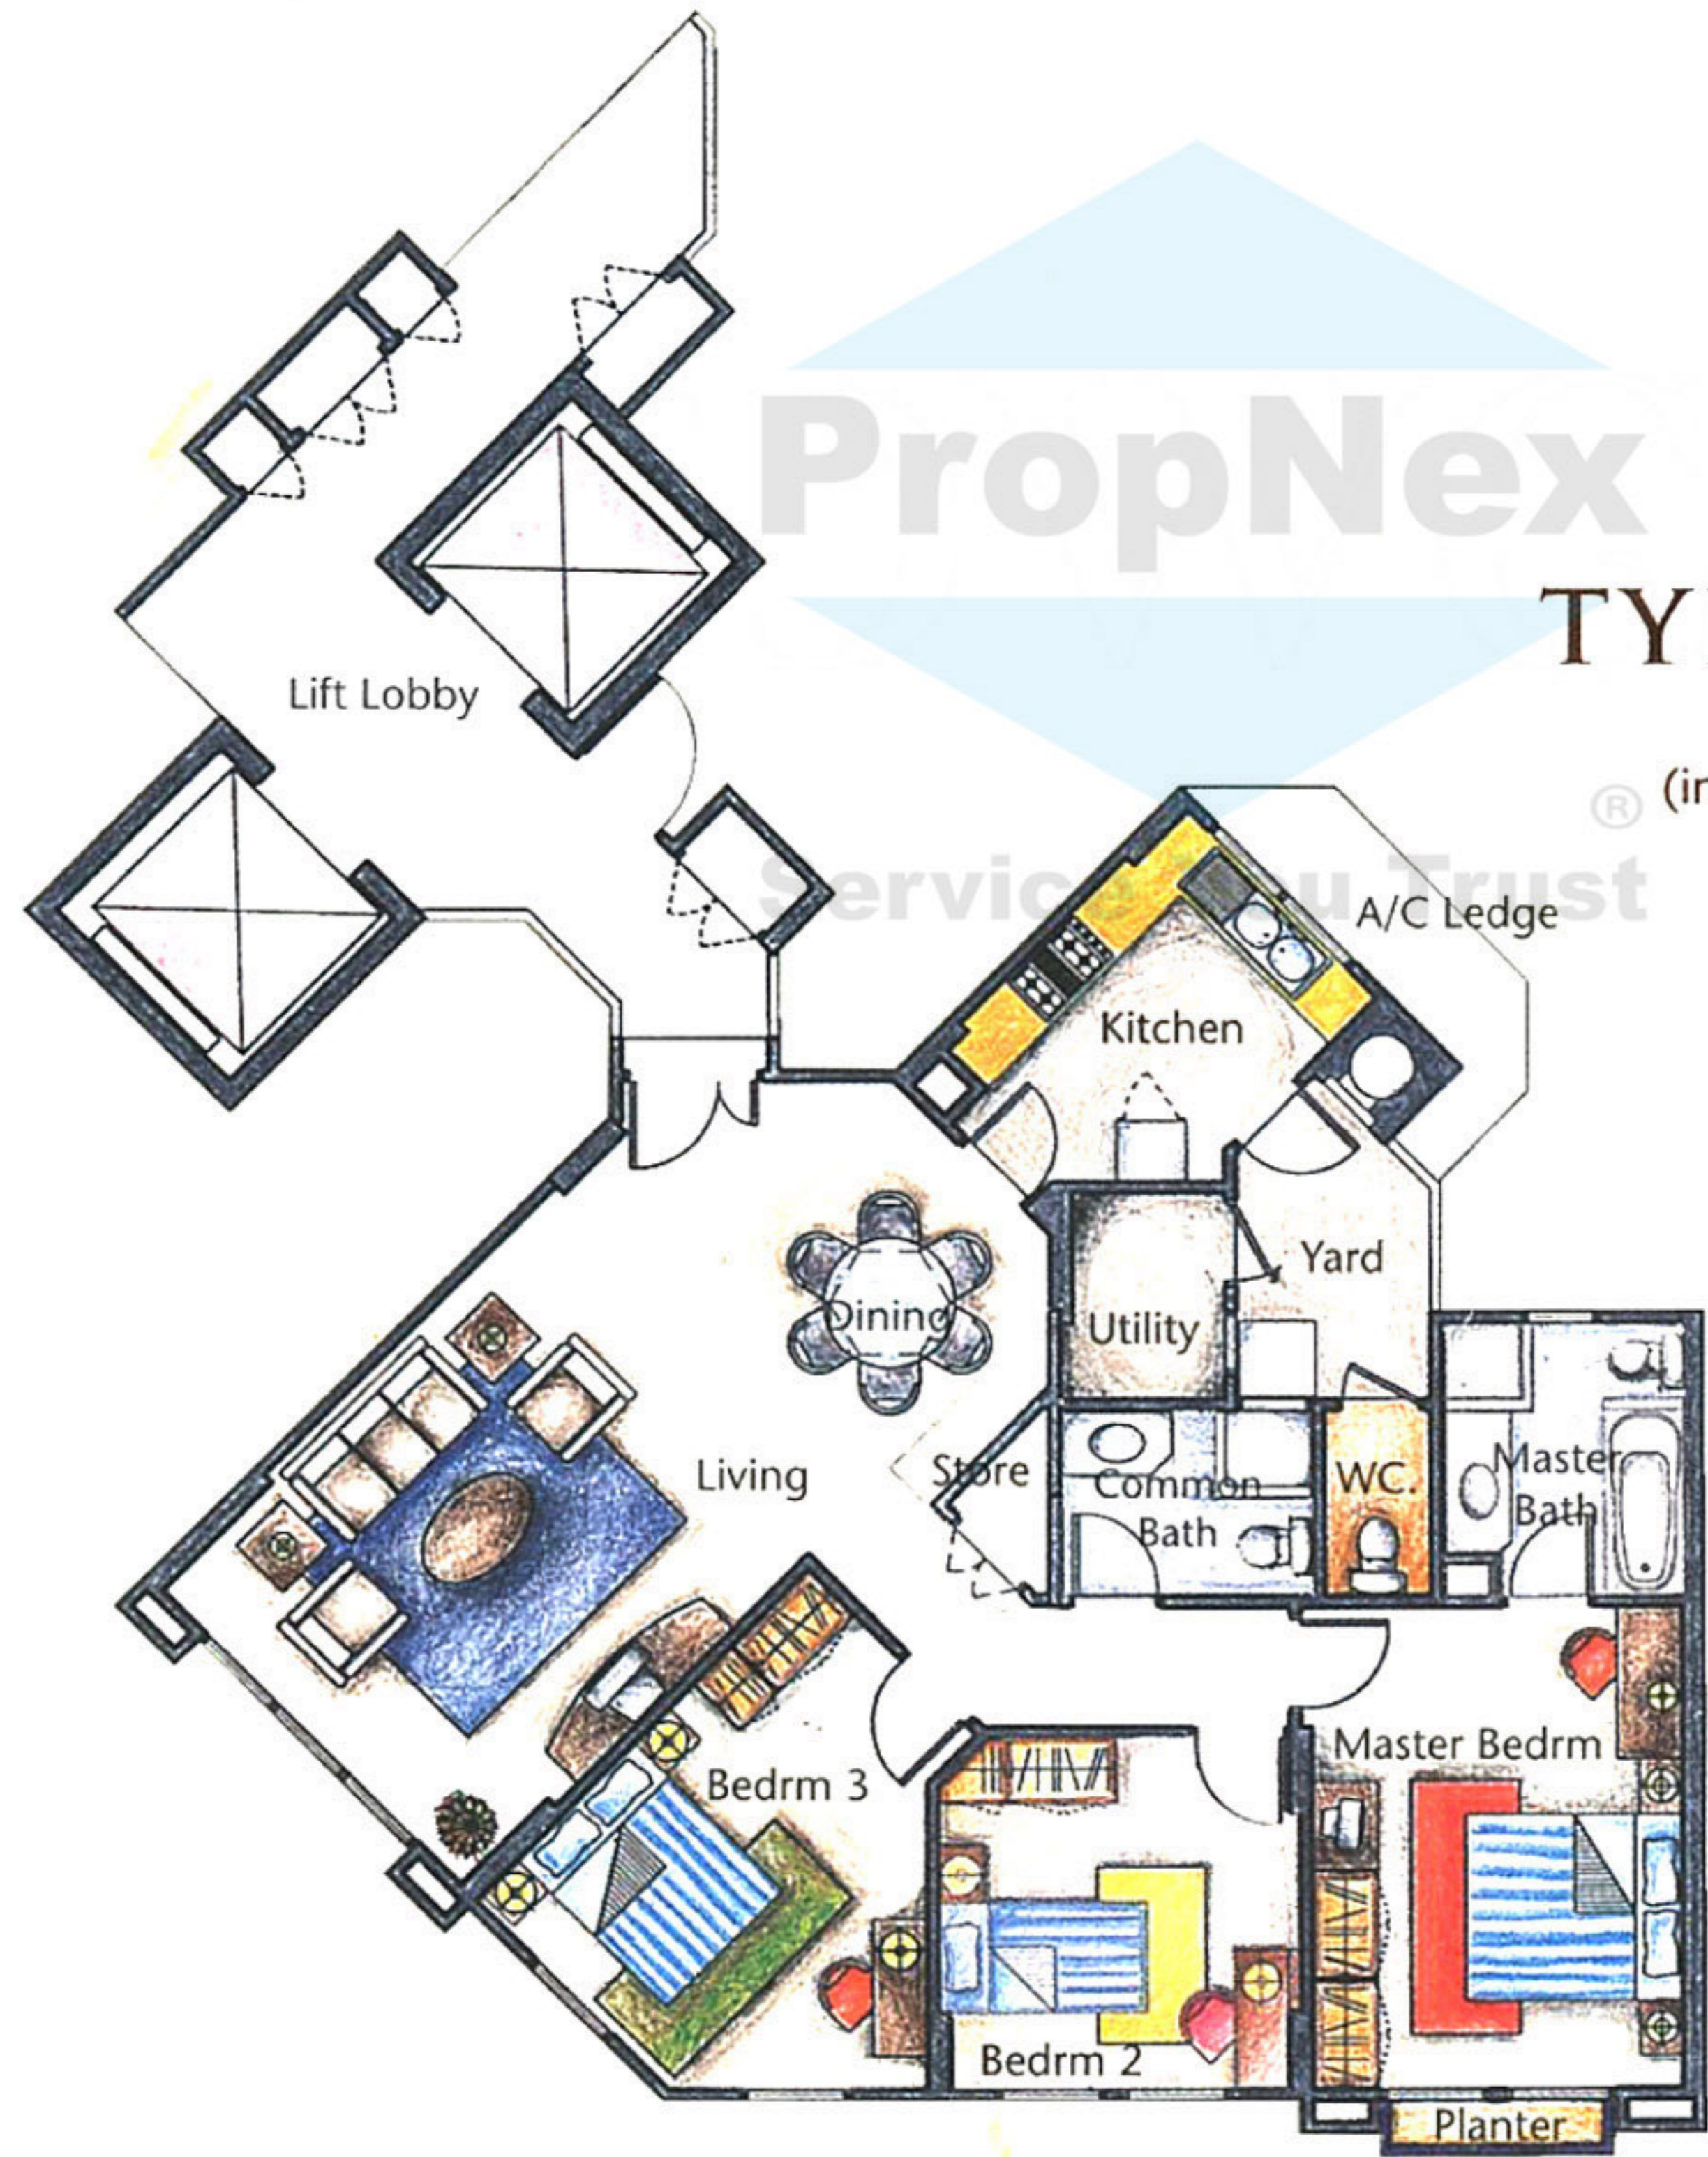

TYPE D1
Area 133 sq metre

PropNex
Service You Trust[®]

PropNex

TYPE C Area 116 sq metre
 (incl. A/C ledge & planter)

Service Trust

TYPE E Area 113 sq metre
 (incl. A/C ledge & planter)

Service You Trust

TYPE A Area 98 sq metre
(incl. A/C ledge, planter & terrace)

TYPE D
 Area 115 sq metre
 (incl. A/C ledge & planter)

Service You Trust[®]

PropNet
Service You Trust

TYPE E1

Area 133 sq metre

(incl. A/C ledge, PES & planter)

Lift Lobby

TYPE B
 Area 109 sq metre
 (incl. A/C ledge, PES & planter)

TYPE F1

Area 152 sq metre
(incl. A/C ledge, PES & planter)

TYPE H
Area 137 sq metre
(incl. A/C ledge)

TYPE H1
Area 138 sq metre
(incl. A/C ledge & planter)

TYPE I

Area 181 sq metre

(incl. void, A/C ledge & terrace)

Service You Trust
TYPE J Area 218 sq metre
 (incl. void, A/C ledge & terrace)

lower level

upper level

TYPE F

Area 116 sq metre
(incl. A/C ledge & planter)

TYPE K Area 231 sq metre
 (incl. void, A/C ledge & terrace)