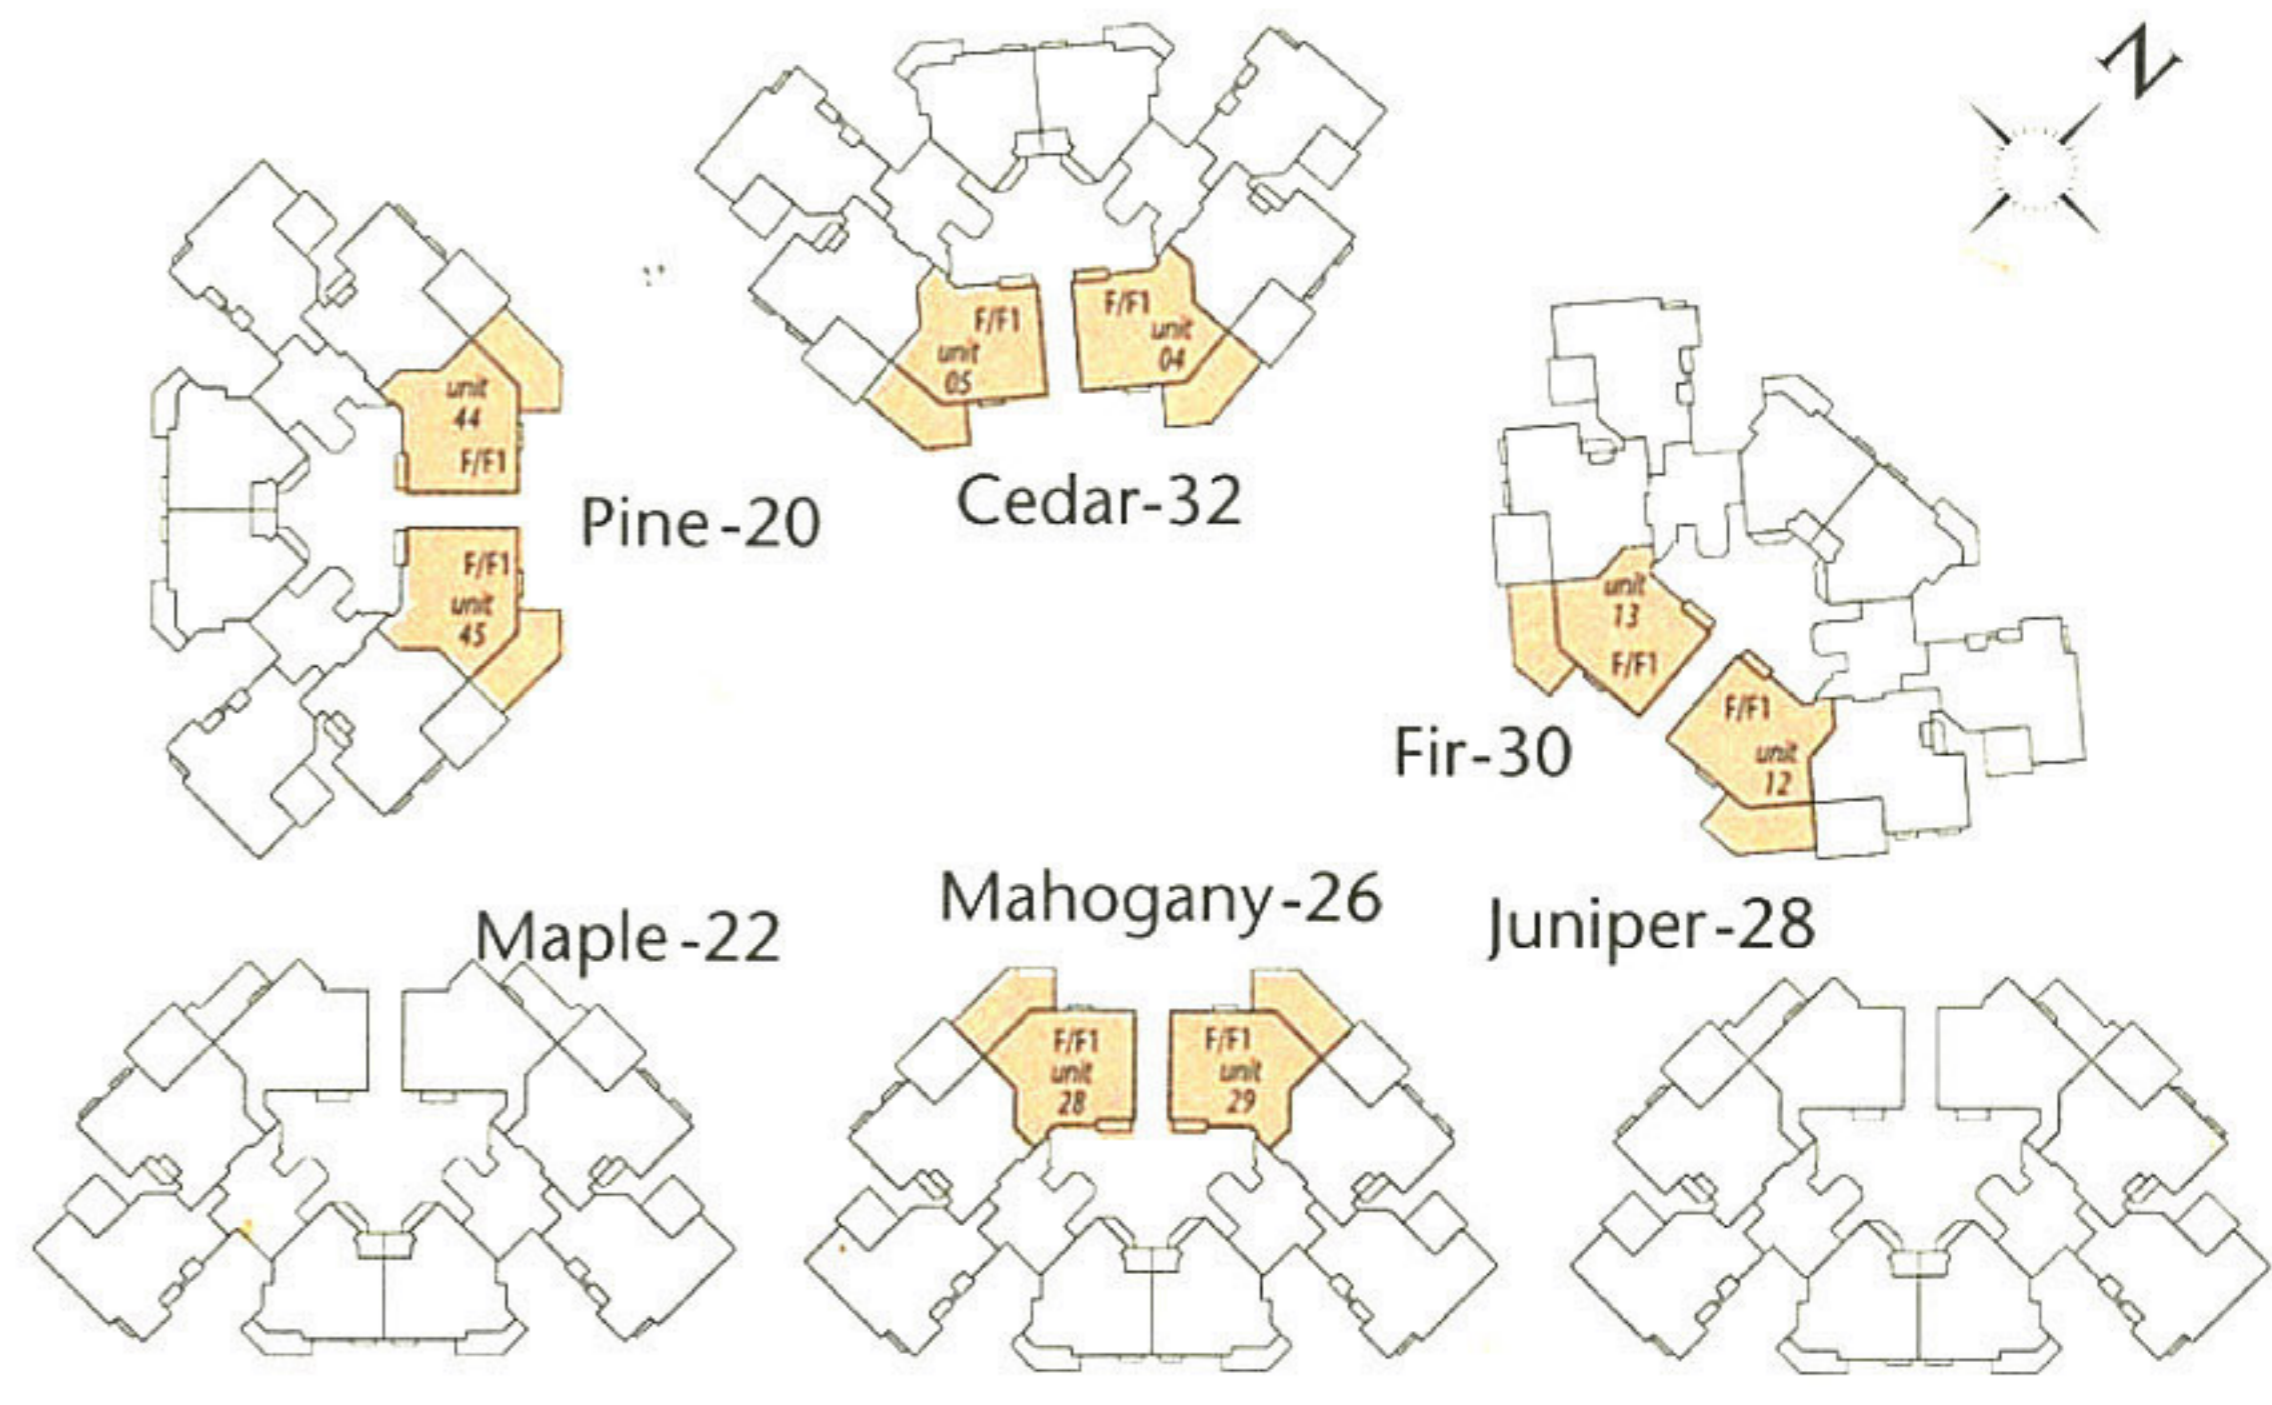

TYPE D
 Area 115 sq metre
 (incl. A/C ledge & planter)

Service You Trust[®]

PropNet
Service You Trust

TYPE E1

Area 133 sq metre

(incl. A/C ledge, PES & planter)

Lift Lobby

TYPE B
 Area 109 sq metre
 (incl. A/C ledge, PES & planter)

TYPE F1

Area 152 sq metre
(incl. A/C ledge, PES & planter)

TYPE H
Area 137 sq metre
(incl. A/C ledge)

TYPE H1
Area 138 sq metre
(incl. A/C ledge & planter)

TYPE I

Area 181 sq metre

(incl. void, A/C ledge & terrace)

Service You Trust
TYPE J Area 218 sq metre
 (incl. void, A/C ledge & terrace)

lower level

upper level

TYPE F

Area 116 sq metre
(incl. A/C ledge & planter)

TYPE K Area 231 sq metre
 (incl. void, A/C ledge & terrace)

TYPE G Area 120 sq metre
(incl. A/C ledge & planter)

TYPE G1 Area 149 sq metre
(incl. A/C ledge, PES & planter)

lower level

TYPE L Area 218 sq metre
(incl. void, A/C ledge & terrace)

Service You Trust

Lift Lobby