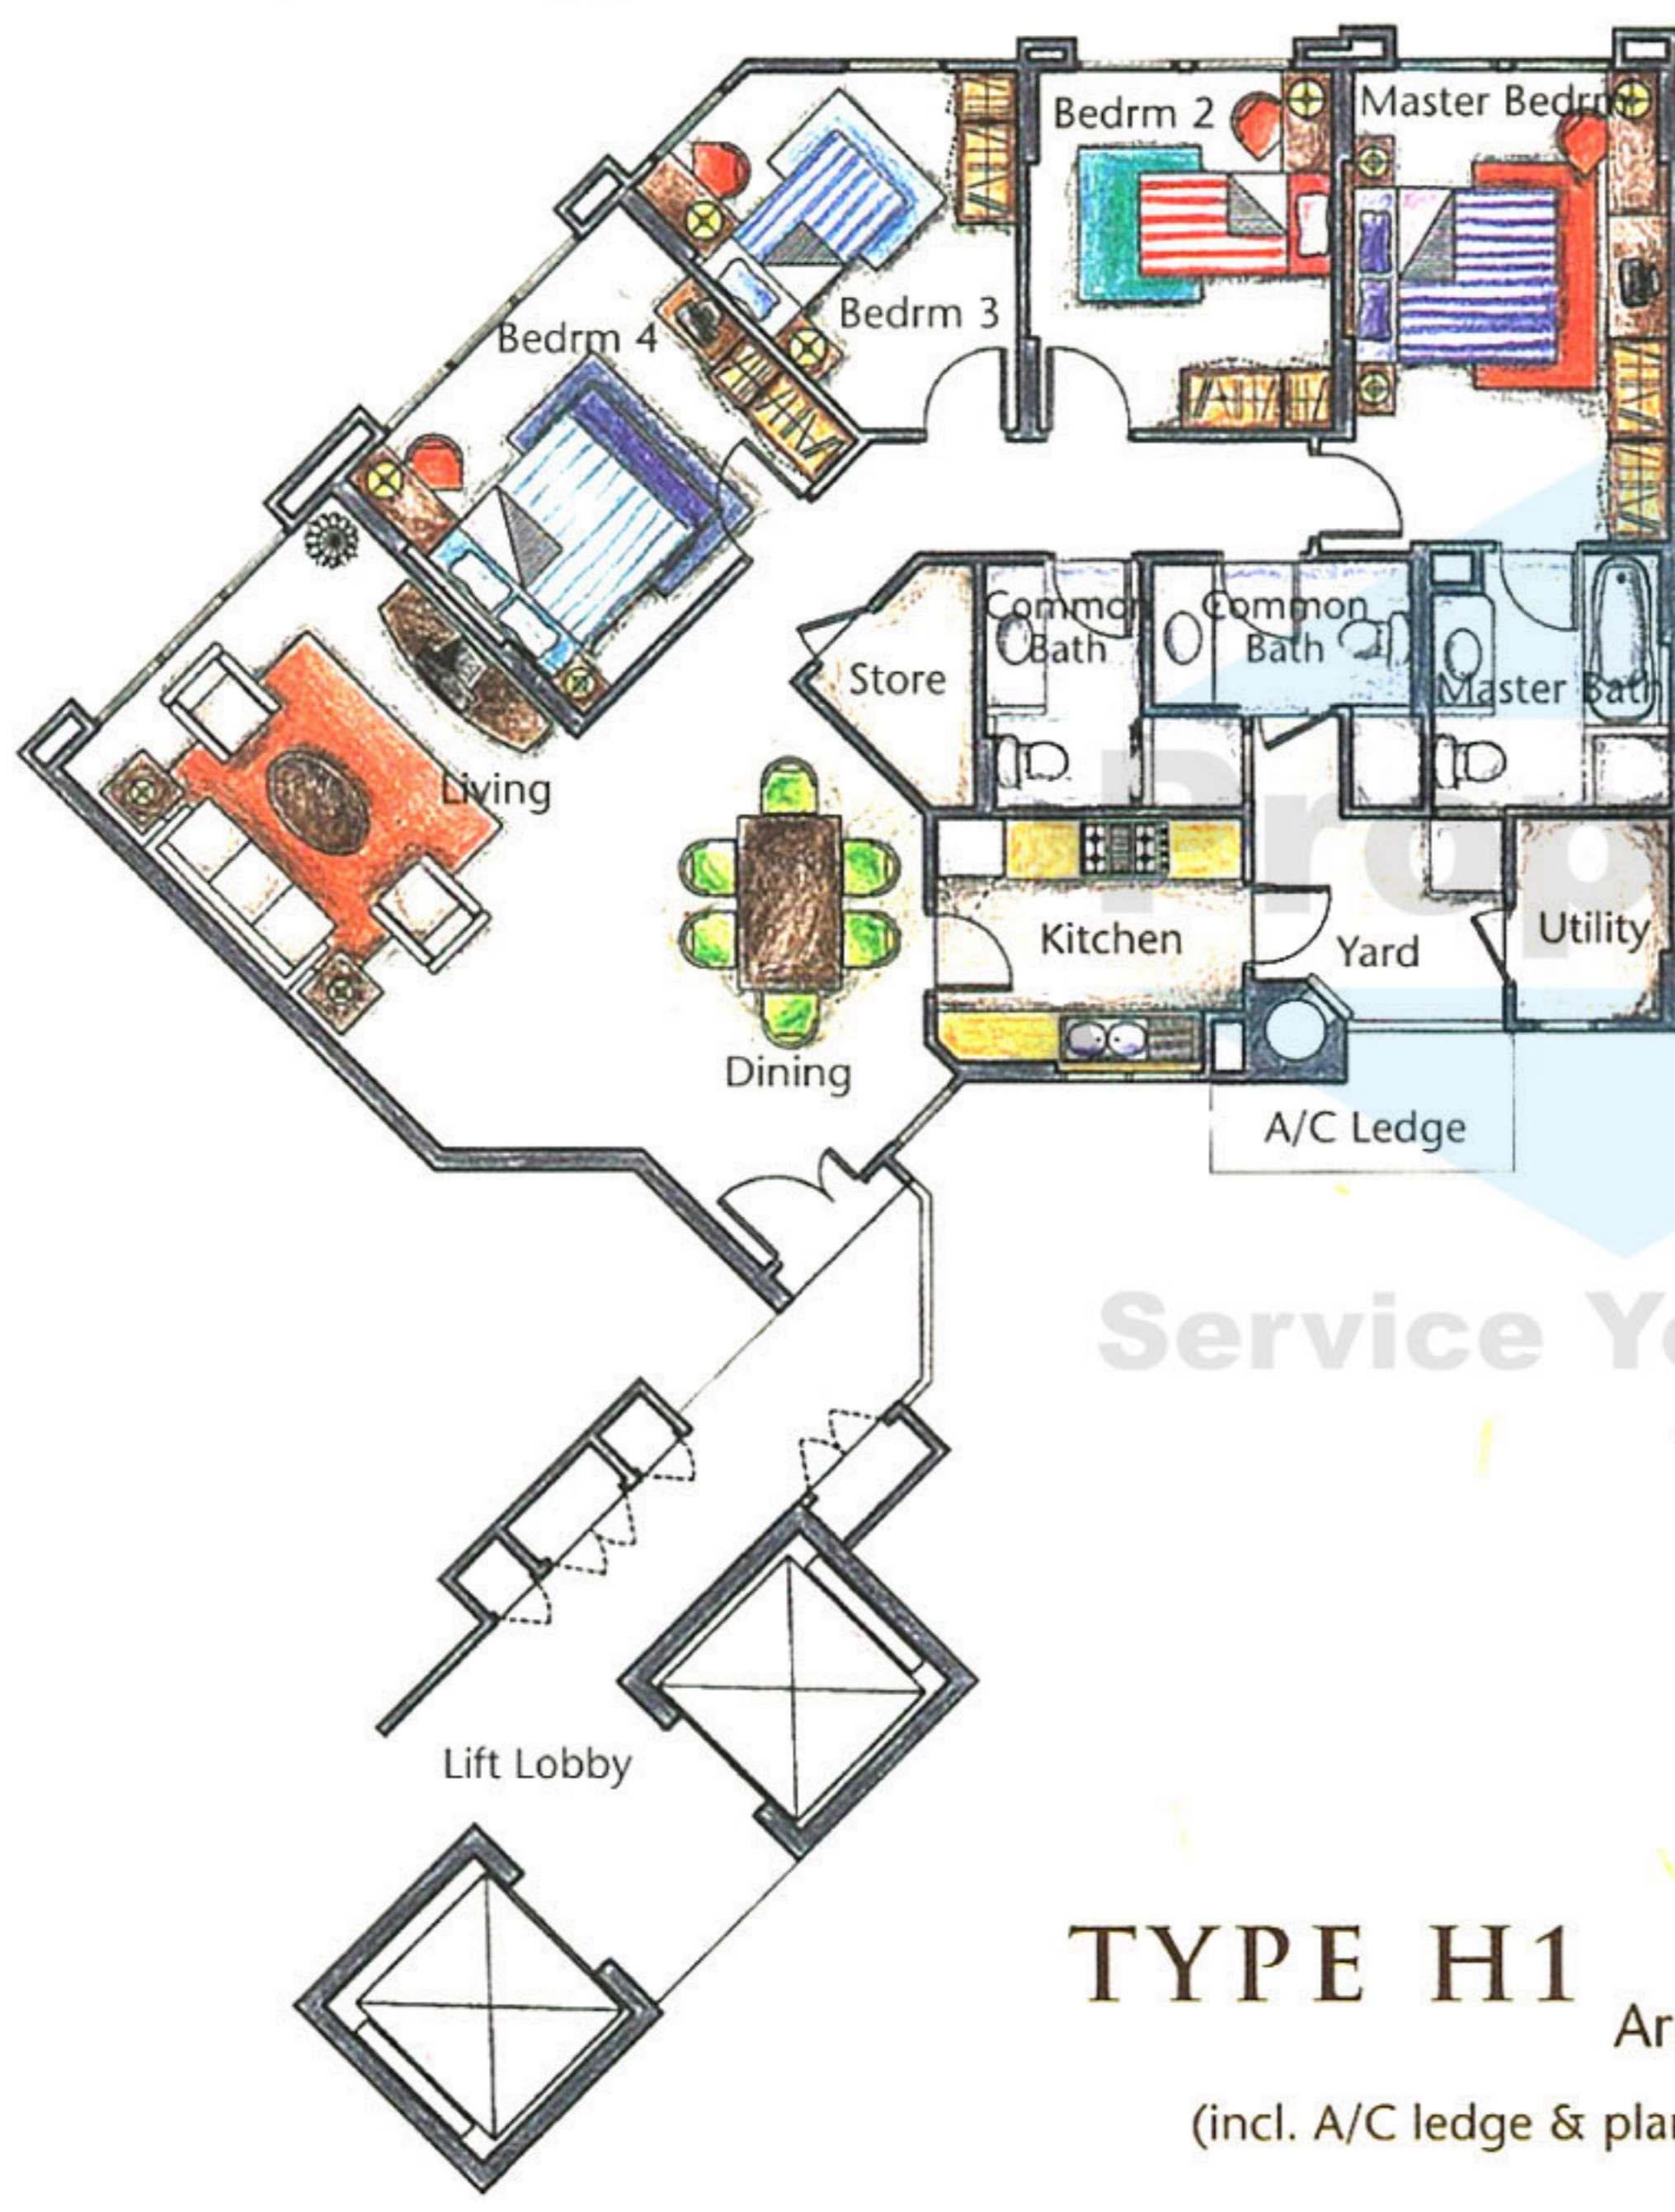

TYPE D
 Area 115 sq metre
 (incl. A/C ledge & planter)

Service You Trust[®]

PropNet
Service You Trust

TYPE E1

Area 133 sq metre

(incl. A/C ledge, PES & planter)

Lift Lobby

TYPE B
 Area 109 sq metre
 (incl. A/C ledge, PES & planter)

TYPE F1

Area 152 sq metre
(incl. A/C ledge, PES & planter)

TYPE H
Area 137 sq metre
(incl. A/C ledge)

TYPE H1
Area 138 sq metre
(incl. A/C ledge & planter)

TYPE I

Area 181 sq metre

(incl. void, A/C ledge & terrace)

Service You Trust
TYPE J Area 218 sq metre
 (incl. void, A/C ledge & terrace)

lower level

upper level

TYPE F

Area 116 sq metre
(incl. A/C ledge & planter)

TYPE K Area 231 sq metre
 (incl. void, A/C ledge & terrace)

TYPE G Area 120 sq metre
(incl. A/C ledge & planter)

TYPE G1 Area 149 sq metre
(incl. A/C ledge, PES & planter)

lower level

TYPE L Area 218 sq metre
(incl. void, A/C ledge & terrace)

Service You Trust

Lift Lobby