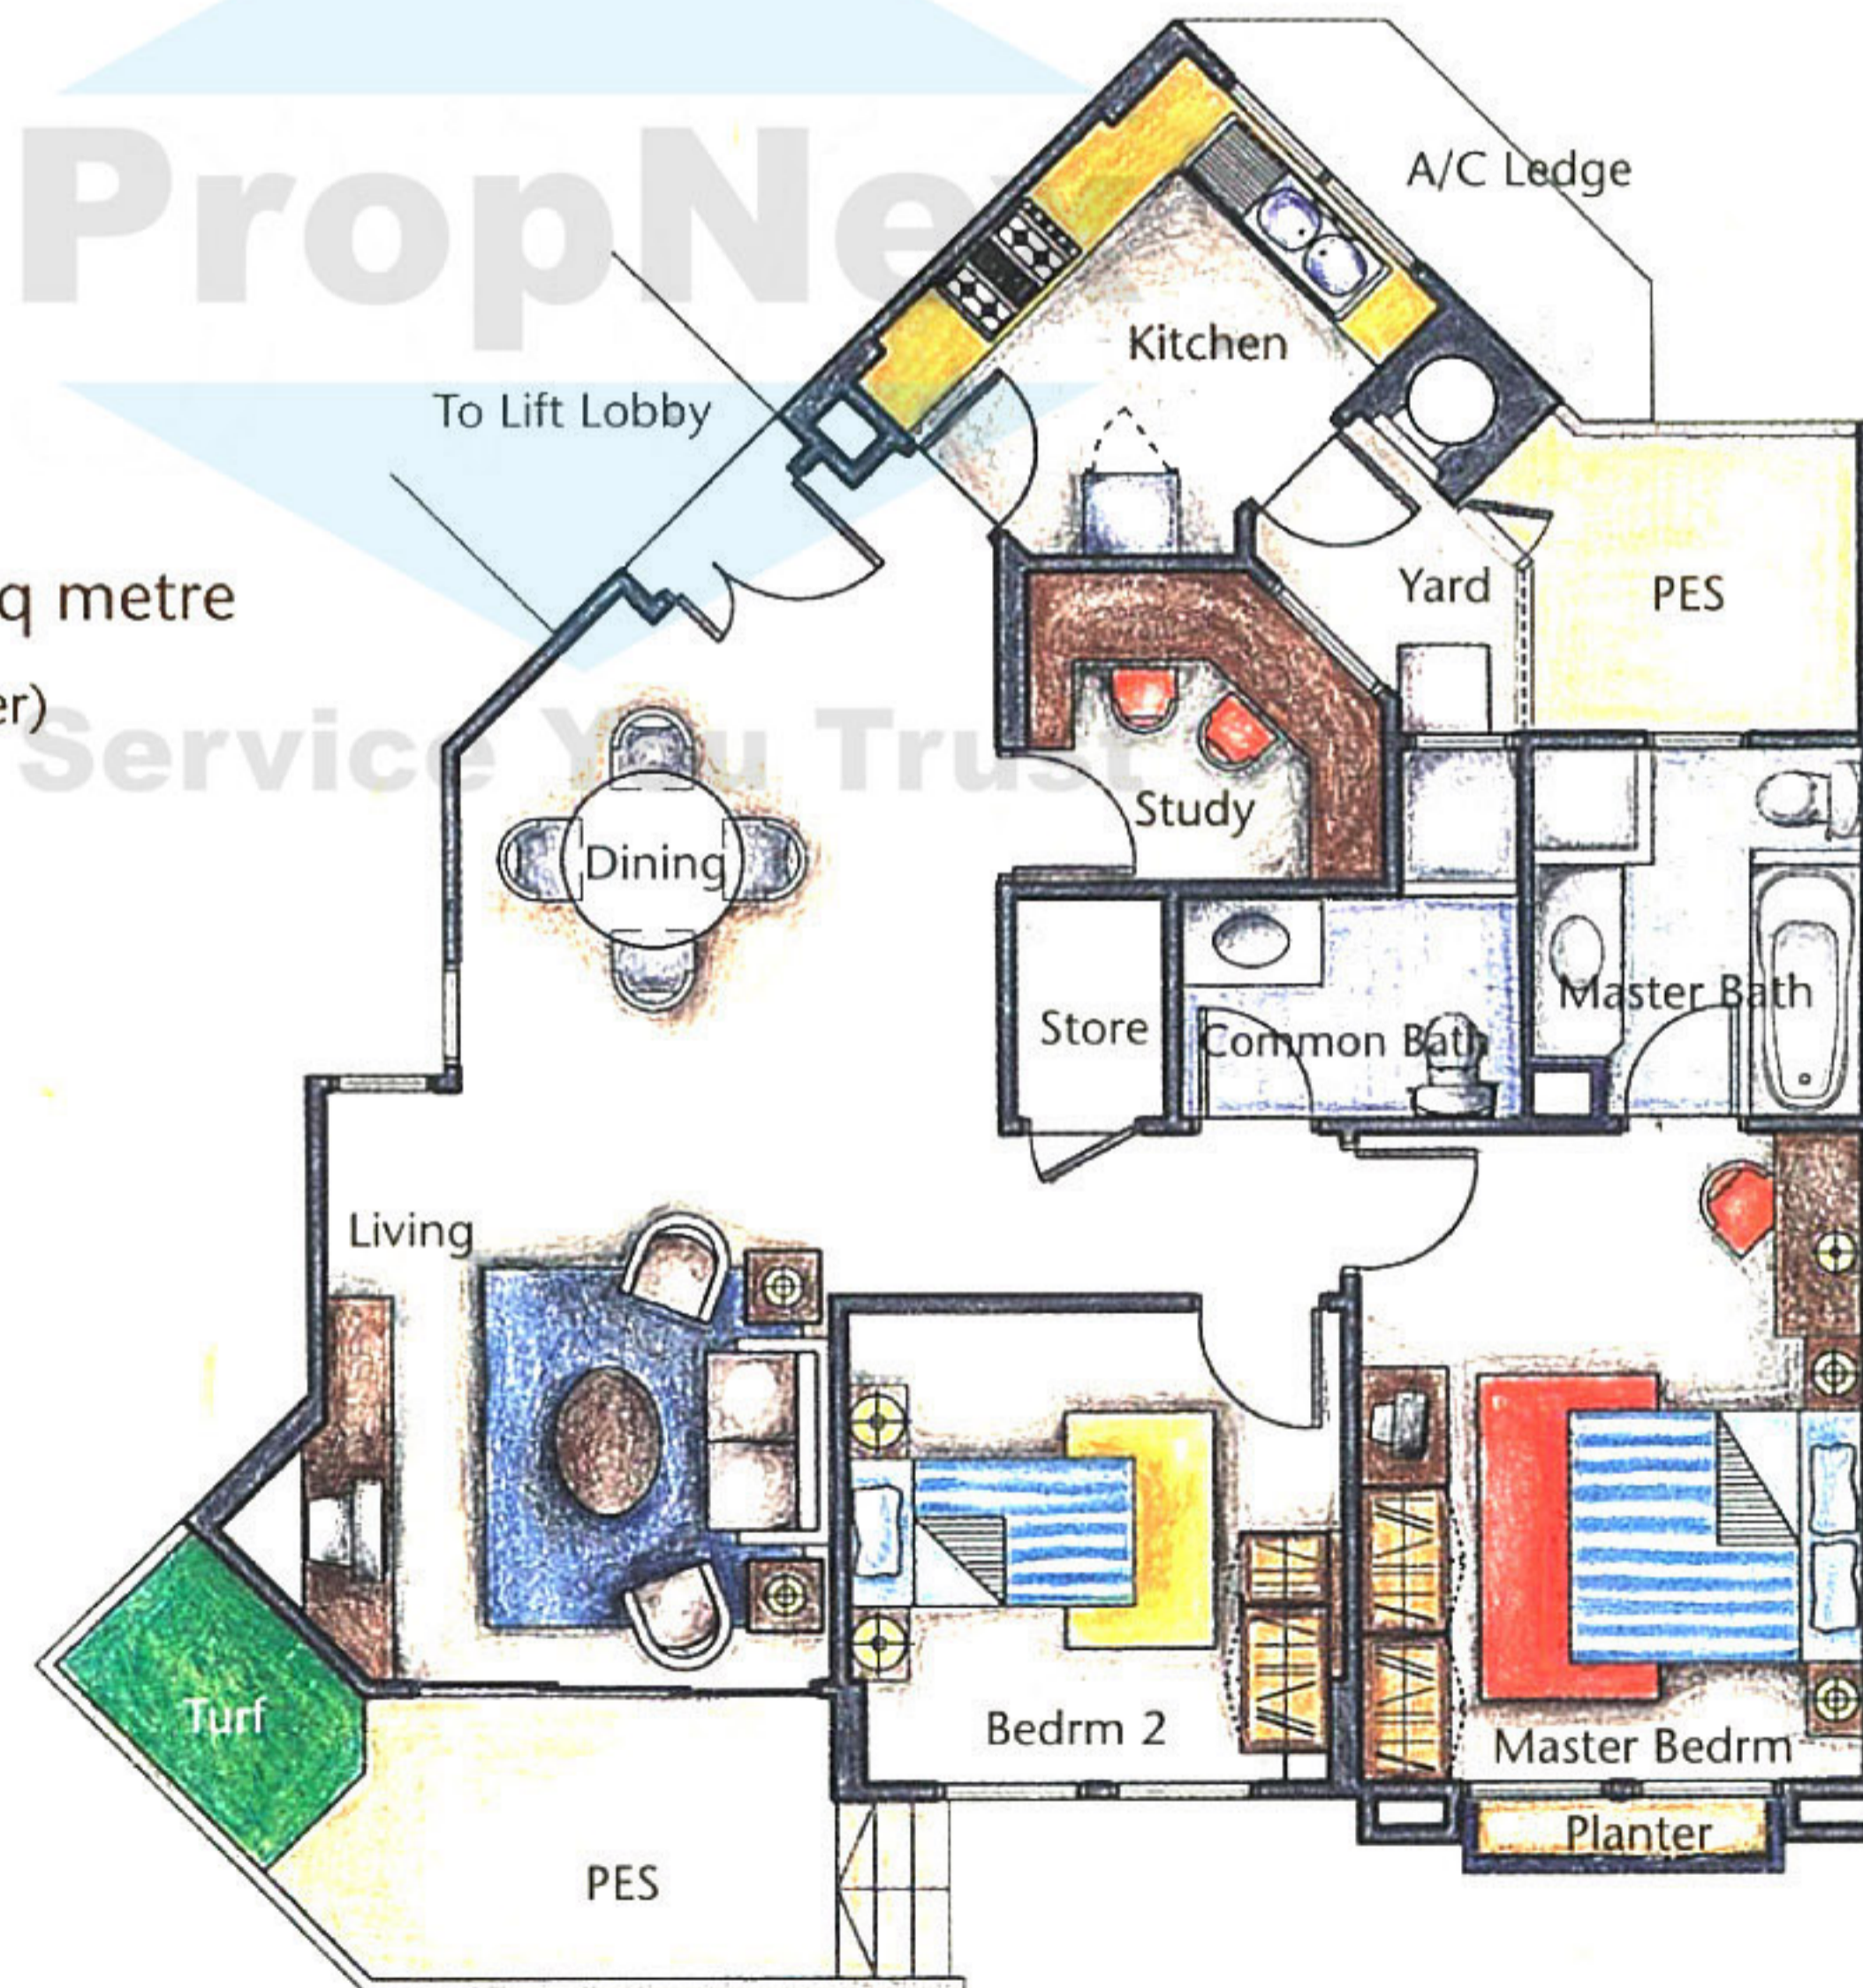

TYPE D
 Area 115 sq metre
 (incl. A/C ledge & planter)

Service You Trust[®]

PropNet
Service You Trust

TYPE E1

Area 133 sq metre

(incl. A/C ledge, PES & planter)

Lift Lobby

TYPE B
 Area 109 sq metre
 (incl. A/C ledge, PES & planter)

TYPE F1

Area 152 sq metre
(incl. A/C ledge, PES & planter)

TYPE H
Area 137 sq metre
(incl. A/C ledge)

TYPE H1
Area 138 sq metre
(incl. A/C ledge & planter)

TYPE I

Area 181 sq metre

(incl. void, A/C ledge & terrace)

Service You Trust
TYPE J Area 218 sq metre
 (incl. void, A/C ledge & terrace)

lower level

upper level

TYPE F

Area 116 sq metre
(incl. A/C ledge & planter)

TYPE K Area 231 sq metre
 (incl. void, A/C ledge & terrace)

TYPE G Area 120 sq metre
(incl. A/C ledge & planter)

TYPE G1 Area 149 sq metre
(incl. A/C ledge, PES & planter)

lower level

TYPE L Area 218 sq metre
(incl. void, A/C ledge & terrace)

Service You Trust

Lift Lobby