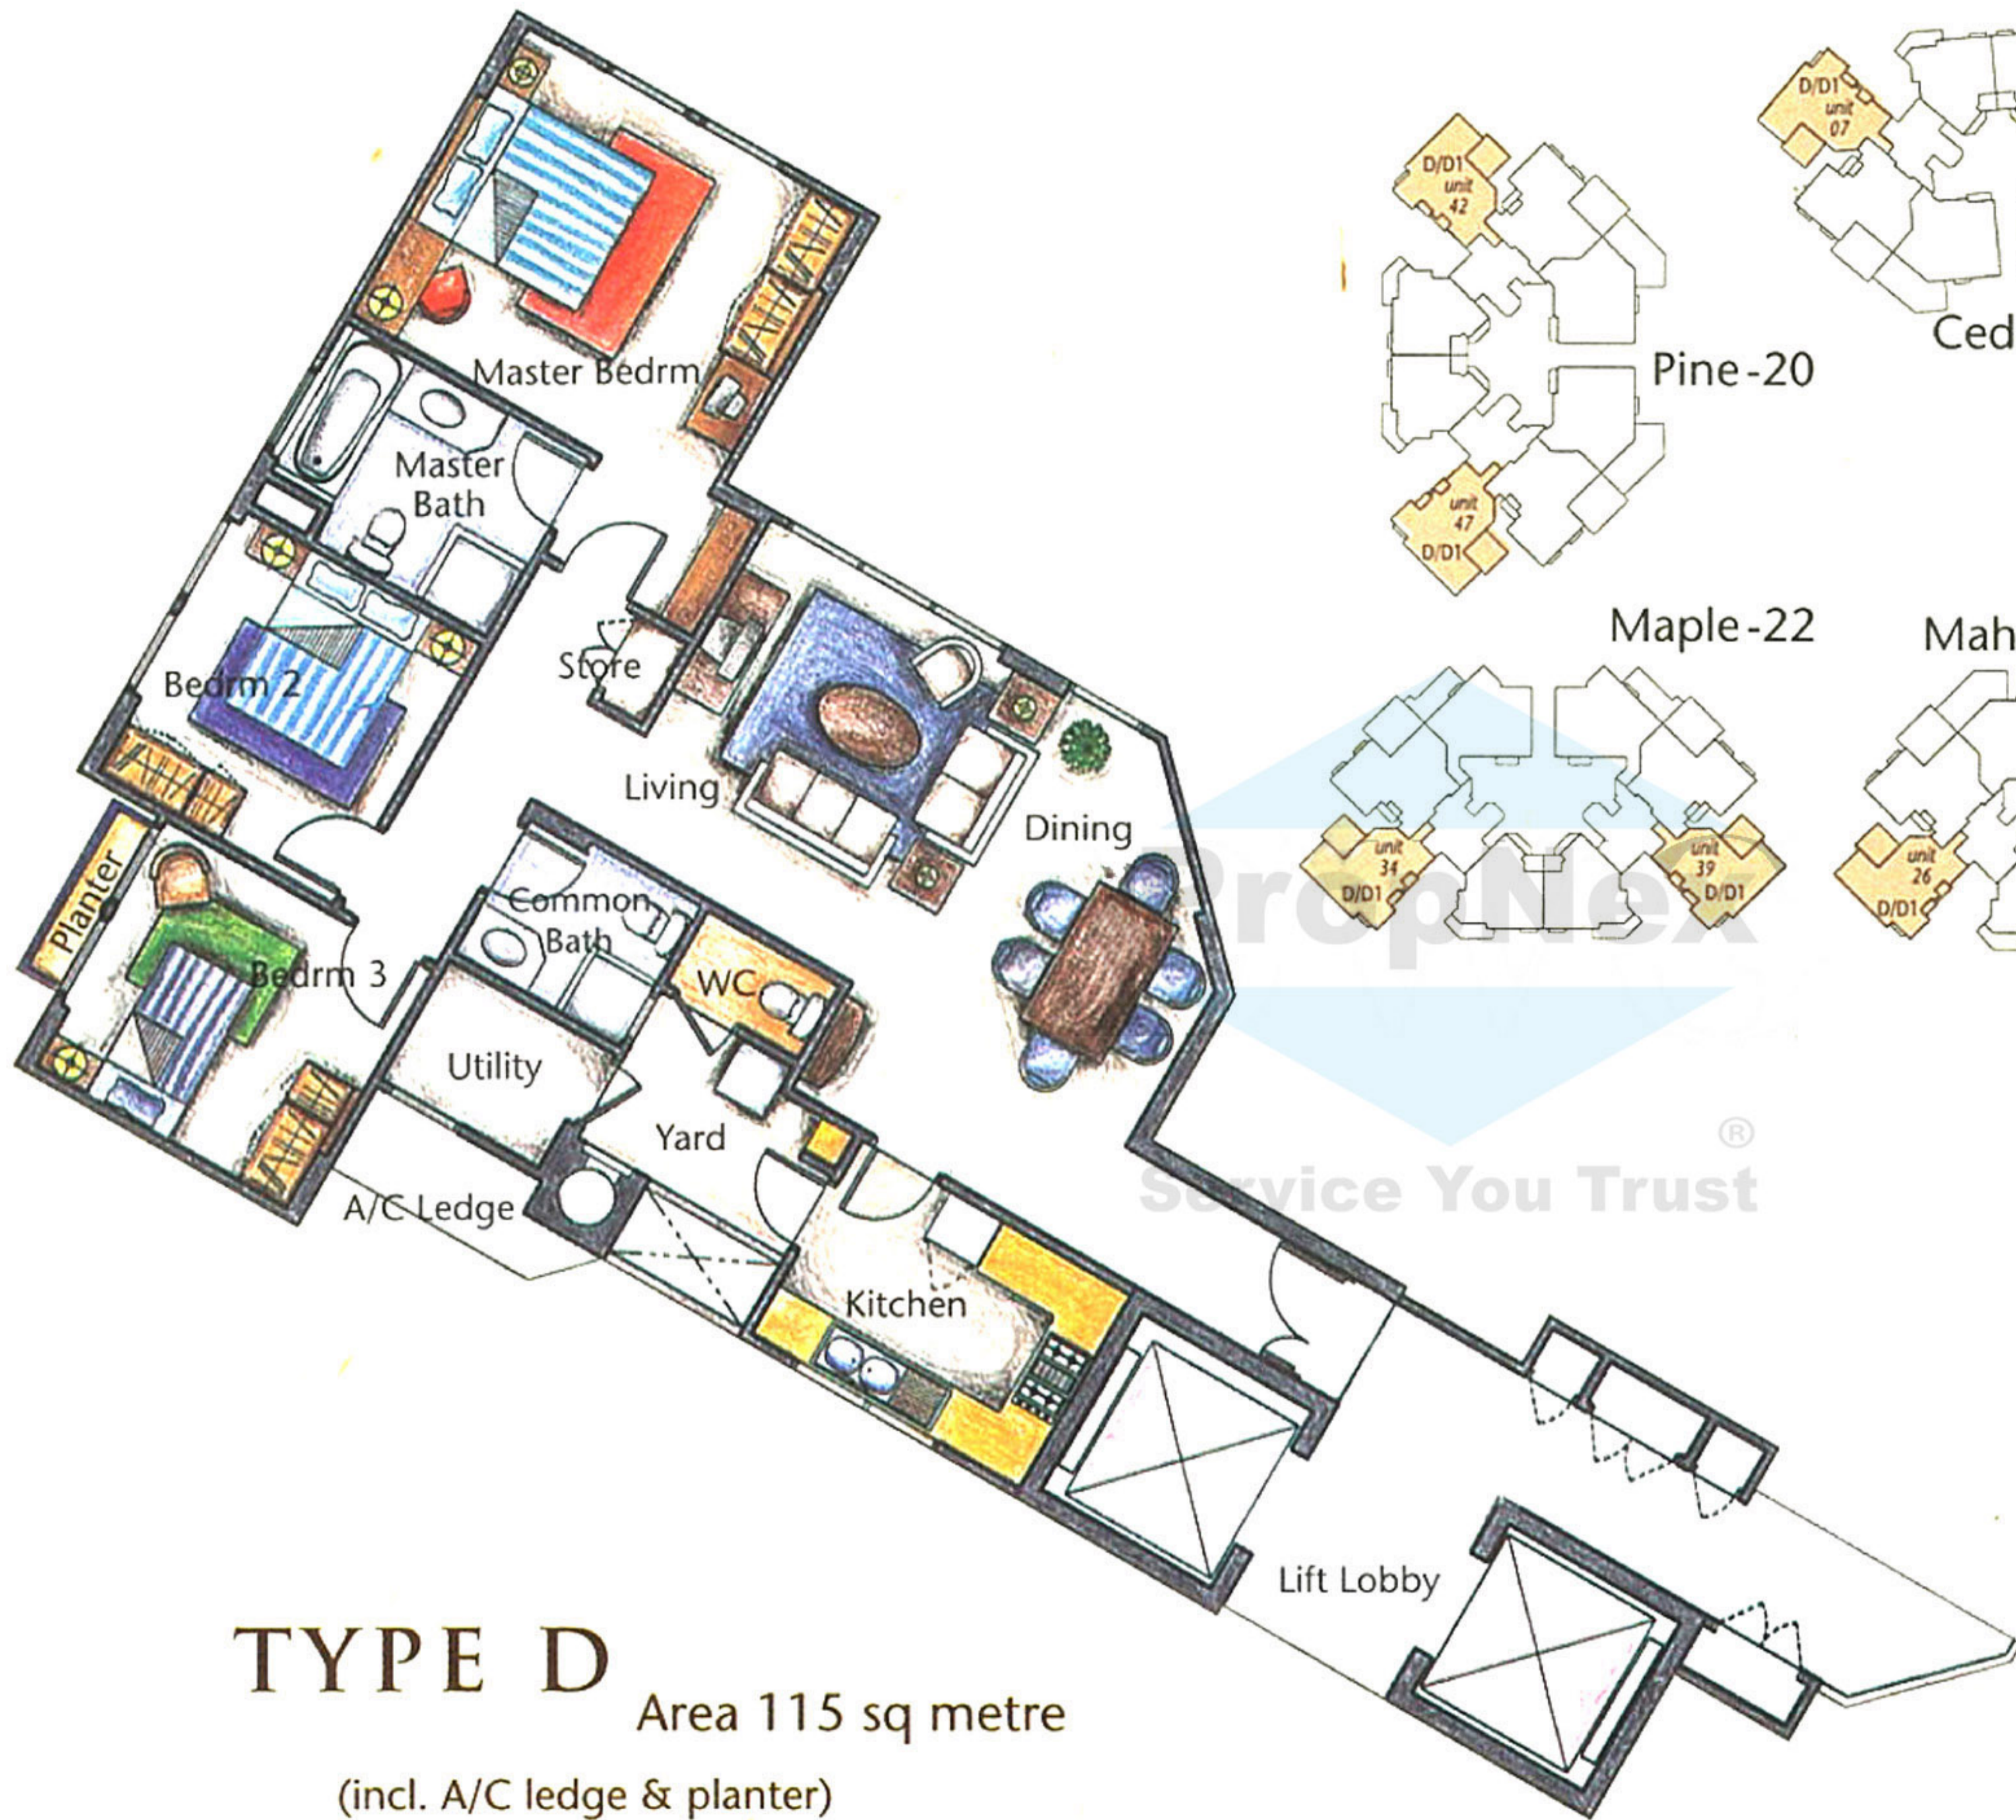

TYPE D1
Area 133 sq metre

PropNex
Service You Trust[®]

PropNex

TYPE C Area 116 sq metre
 (incl. A/C ledge & planter)

Service Trust

TYPE E Area 113 sq metre
 (incl. A/C ledge & planter)

Service You Trust

TYPE A Area 98 sq metre
(incl. A/C ledge, planter & terrace)

TYPE D
 Area 115 sq metre
 (incl. A/C ledge & planter)

Service You Trust[®]

PropNet
Service You Trust

TYPE E1

Area 133 sq metre

(incl. A/C ledge, PES & planter)

Lift Lobby

TYPE B
 Area 109 sq metre
 (incl. A/C ledge, PES & planter)

TYPE F1

Area 152 sq metre
(incl. A/C ledge, PES & planter)

TYPE H
Area 137 sq metre
(incl. A/C ledge)

TYPE H1
Area 138 sq metre
(incl. A/C ledge & planter)

TYPE I

Area 181 sq metre

(incl. void, A/C ledge & terrace)

Service You Trust
TYPE J Area 218 sq metre
 (incl. void, A/C ledge & terrace)

lower level

upper level

TYPE F

Area 116 sq metre
(incl. A/C ledge & planter)

TYPE K Area 231 sq metre
 (incl. void, A/C ledge & terrace)