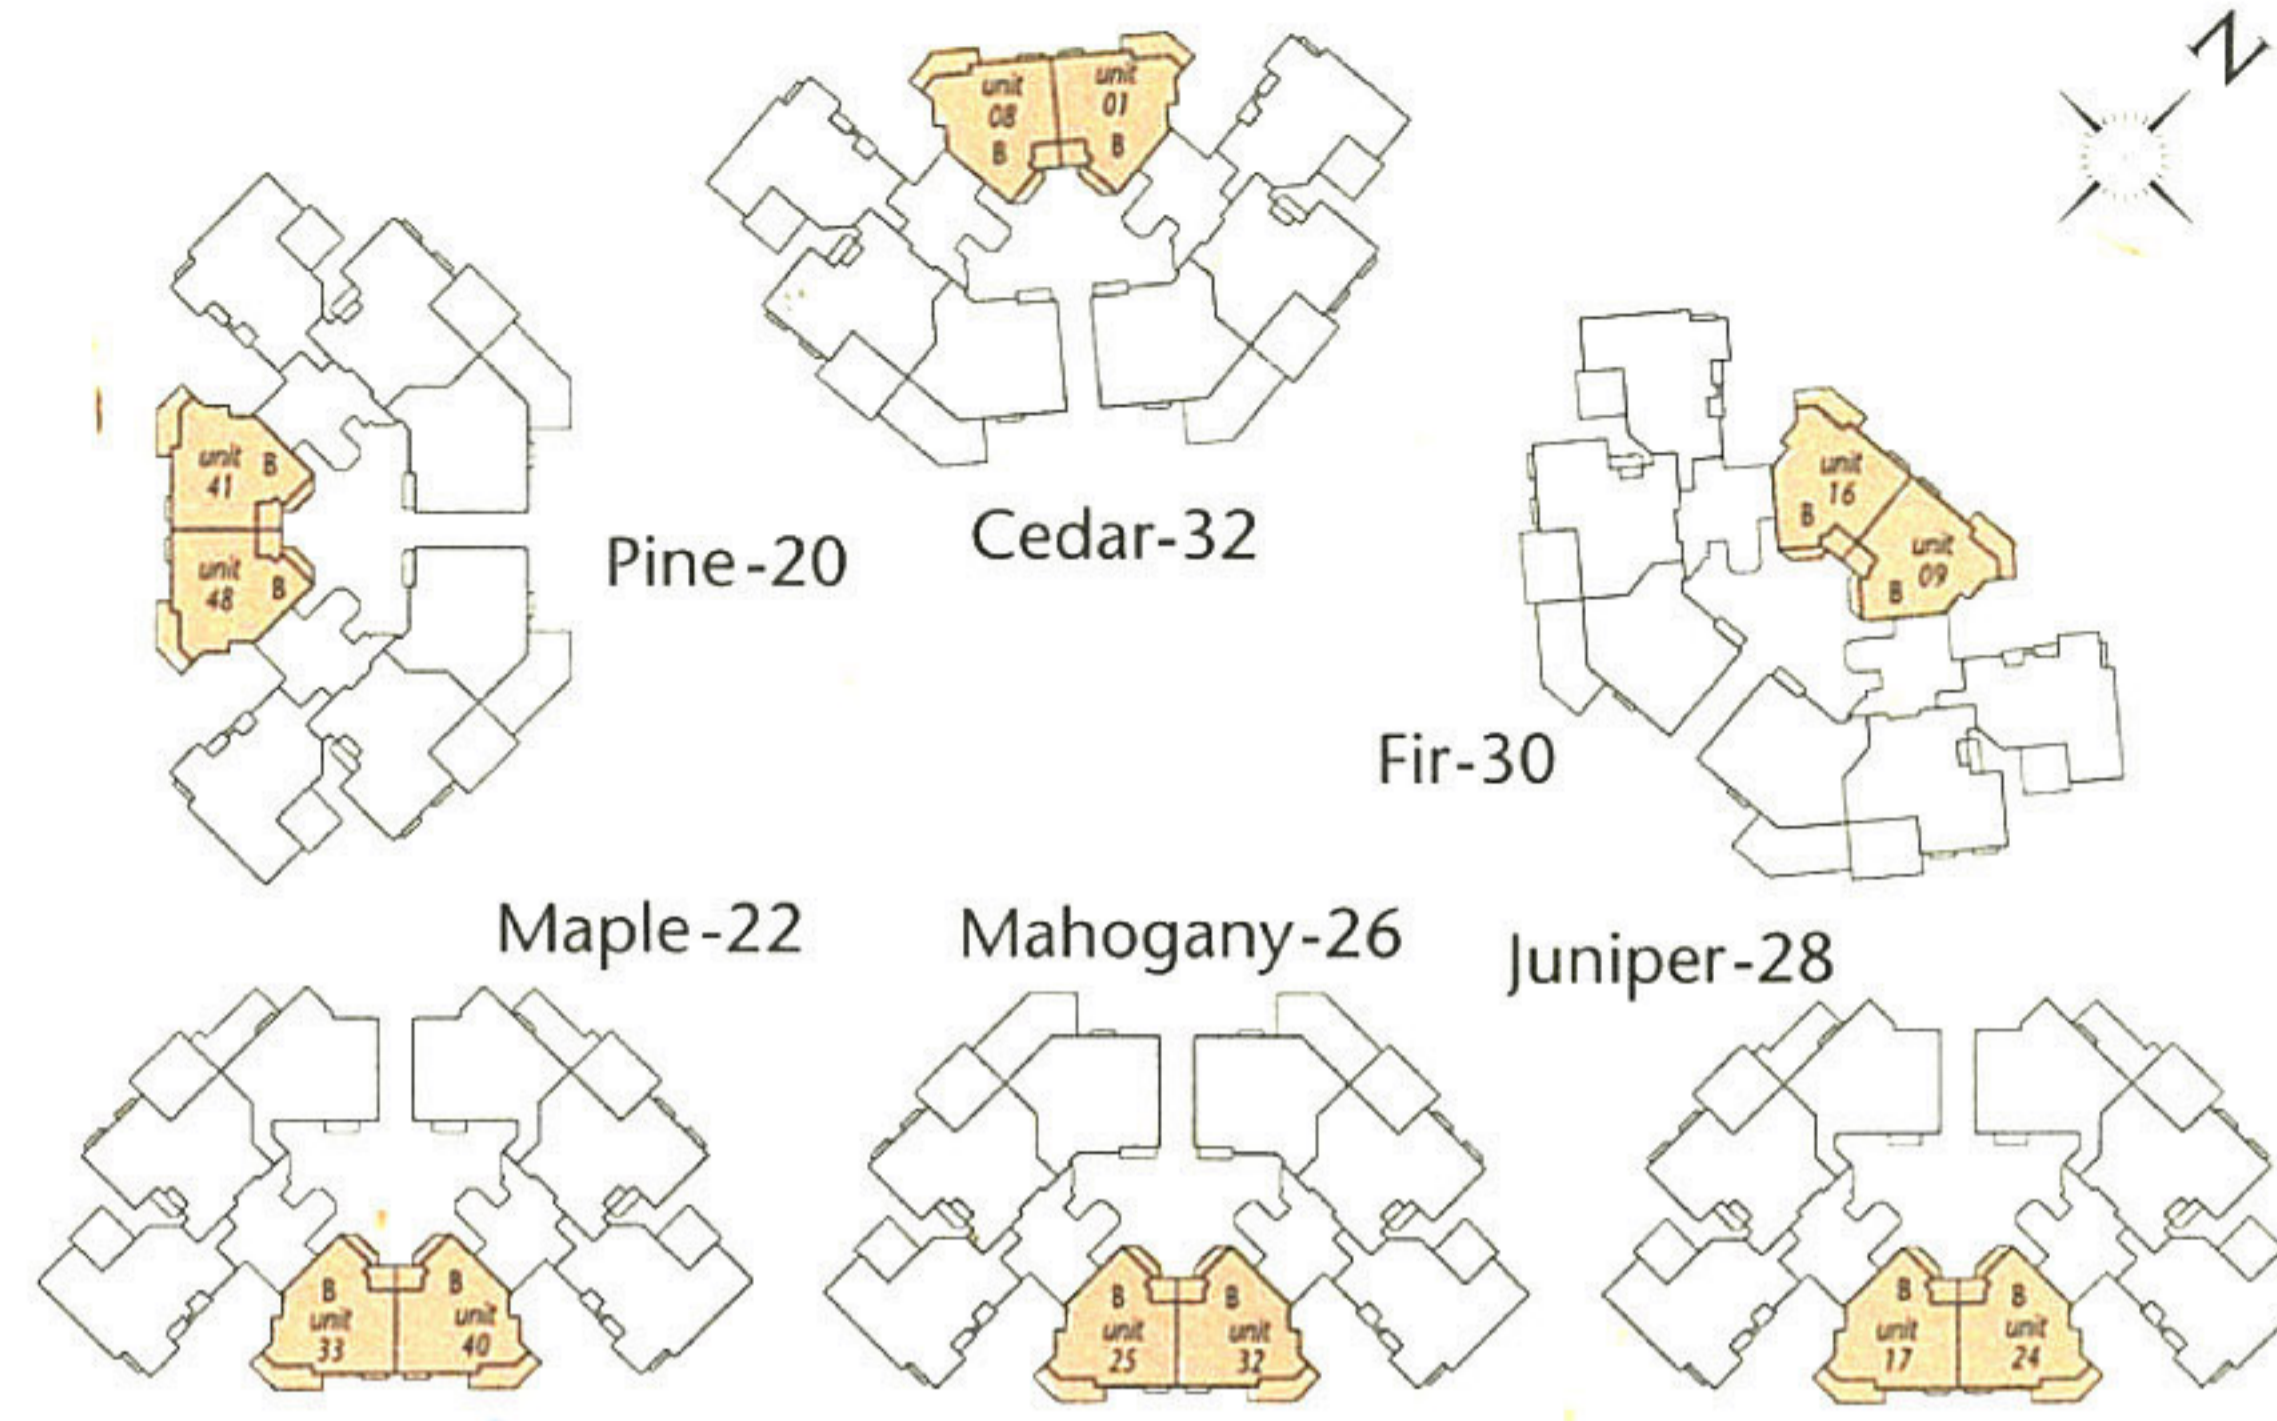

TYPE D
 Area 115 sq metre
 (incl. A/C ledge & planter)

Service You Trust[®]

PropNet
Service You Trust

TYPE E1

Area 133 sq metre

(incl. A/C ledge, PES & planter)

Lift Lobby

TYPE B
 Area 109 sq metre
 (incl. A/C ledge, PES & planter)

TYPE F1

Area 152 sq metre
(incl. A/C ledge, PES & planter)

TYPE H
Area 137 sq metre
(incl. A/C ledge)

TYPE H1
Area 138 sq metre
(incl. A/C ledge & planter)

TYPE I

Area 181 sq metre

(incl. void, A/C ledge & terrace)

Service You Trust
TYPE J Area 218 sq metre
 (incl. void, A/C ledge & terrace)

lower level

upper level

TYPE F

Area 116 sq metre
(incl. A/C ledge & planter)

TYPE K Area 231 sq metre
 (incl. void, A/C ledge & terrace)