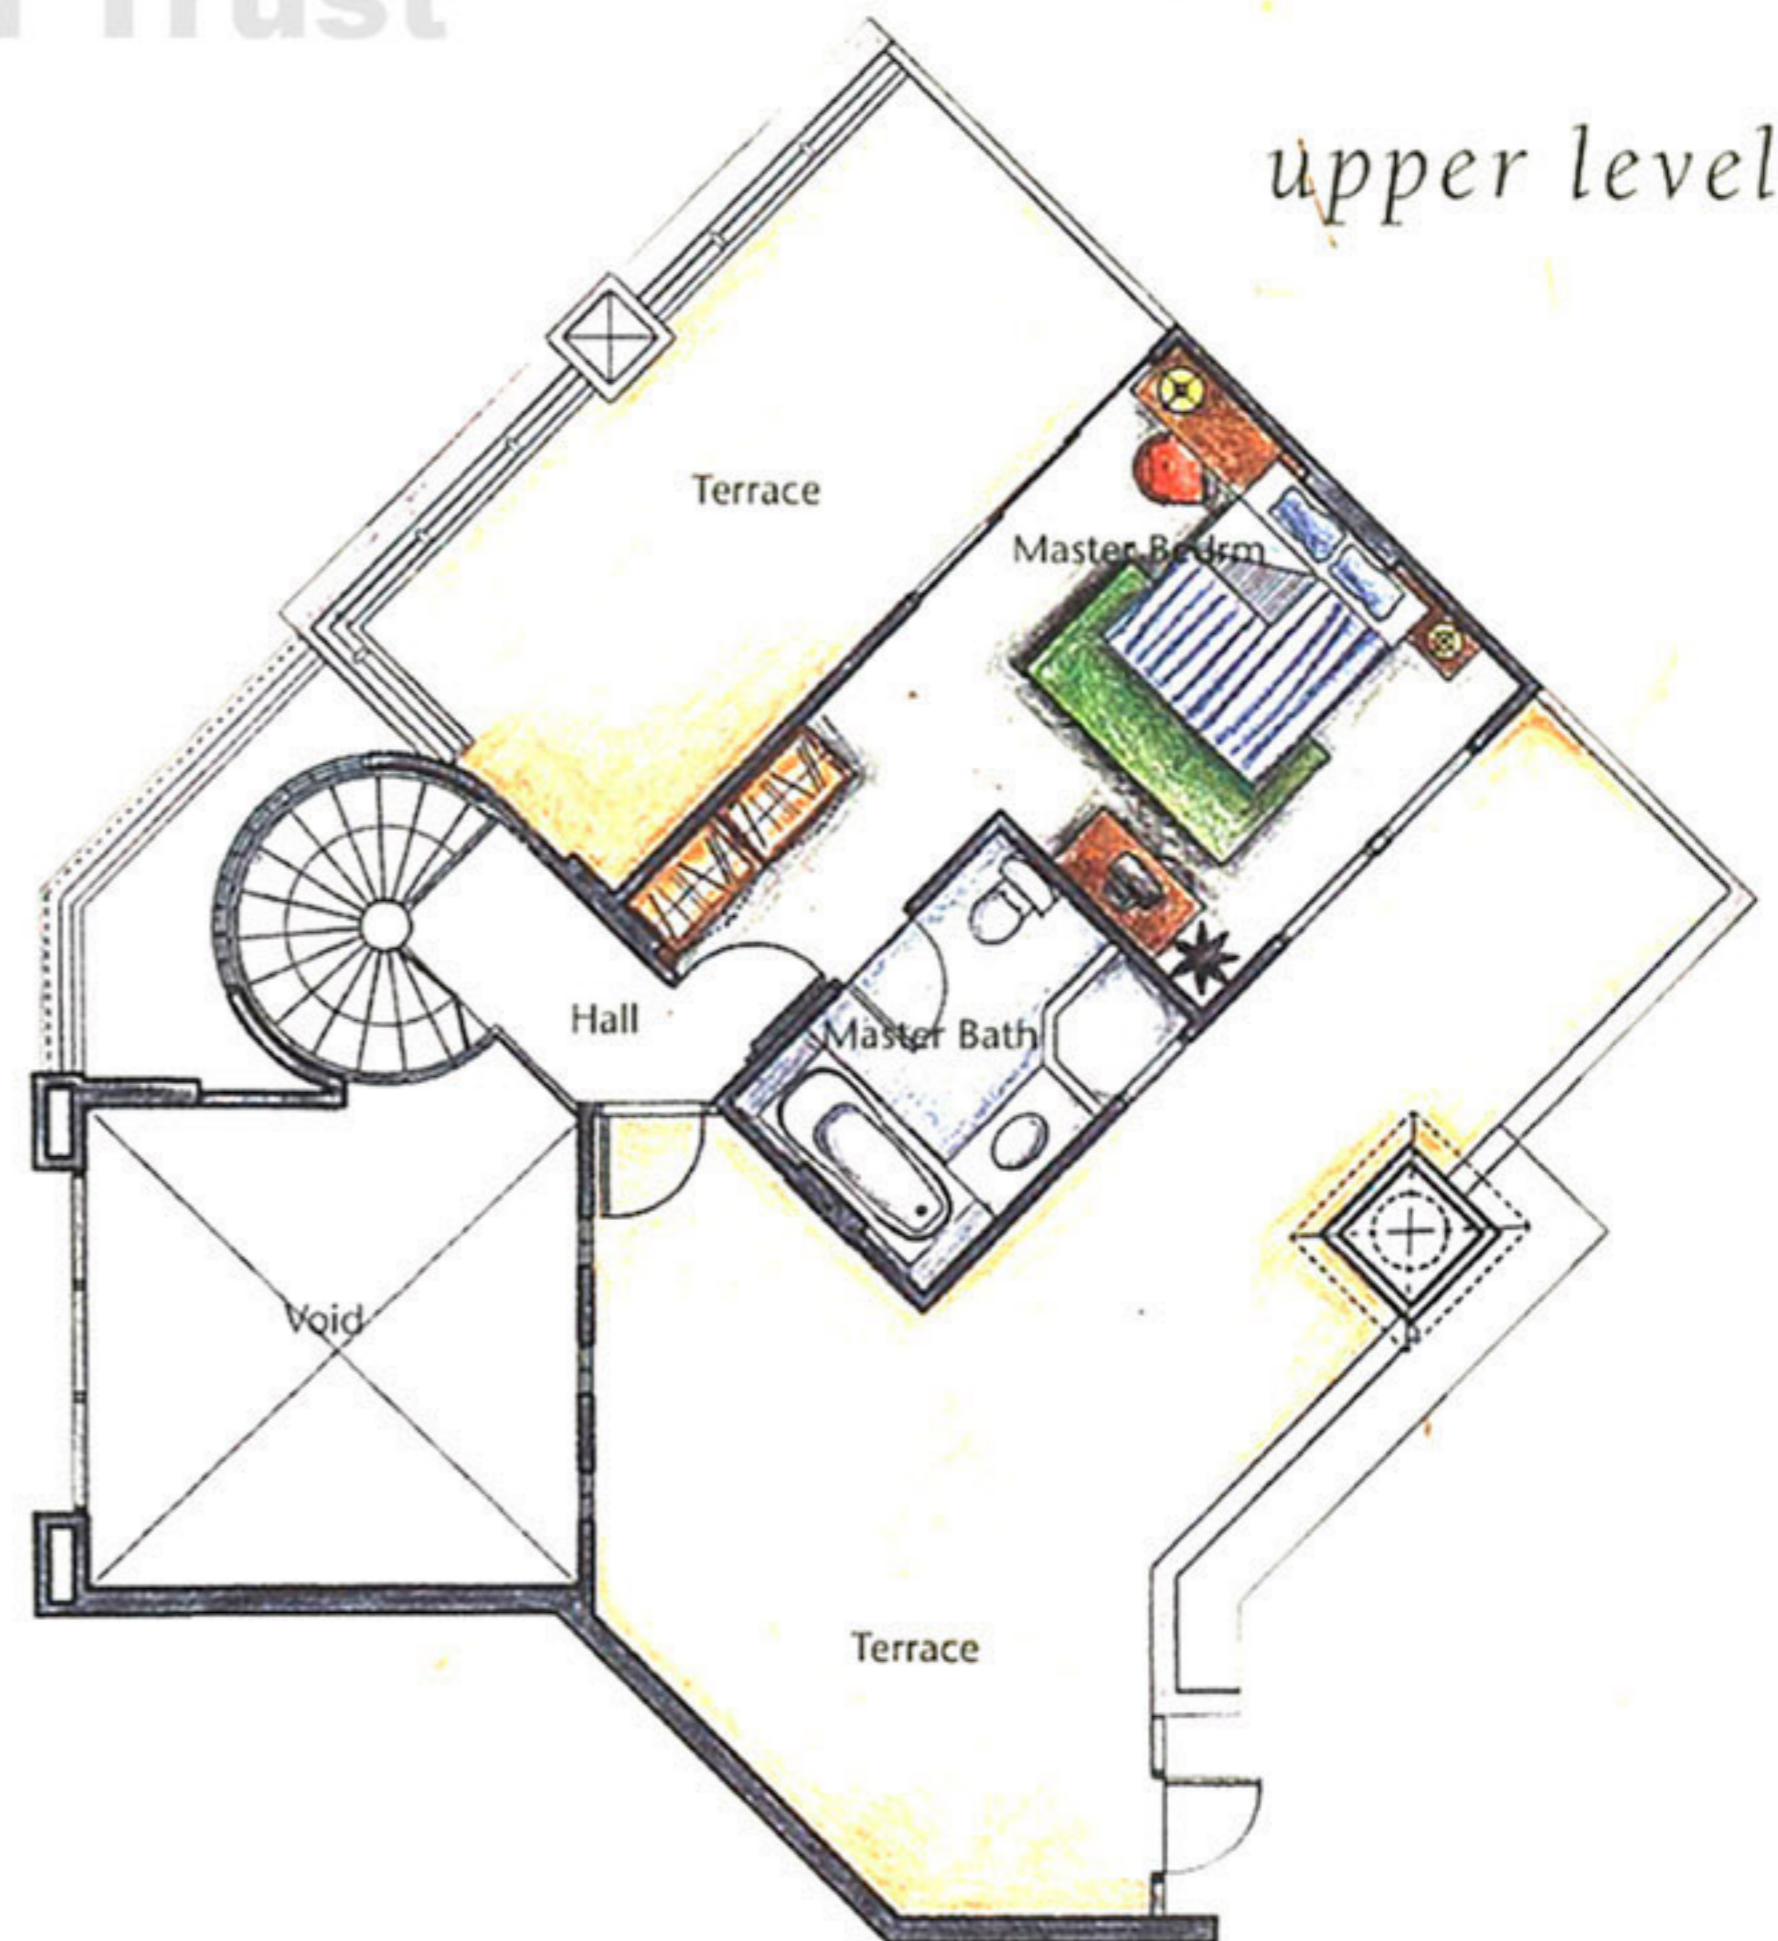

TYPE F1

Area 152 sq metre
(incl. A/C ledge, PES & planter)

TYPE H
Area 137 sq metre
(incl. A/C ledge)

TYPE H1
Area 138 sq metre
(incl. A/C ledge & planter)

TYPE I

Area 181 sq metre

(incl. void, A/C ledge & terrace)

Service You Trust
TYPE J Area 218 sq metre
 (incl. void, A/C ledge & terrace)

lower level

upper level

TYPE F

Area 116 sq metre
(incl. A/C ledge & planter)

TYPE K Area 231 sq metre
 (incl. void, A/C ledge & terrace)

TYPE G Area 120 sq metre
(incl. A/C ledge & planter)

TYPE G1 Area 149 sq metre
(incl. A/C ledge, PES & planter)

lower level

TYPE L Area 218 sq metre
(incl. void, A/C ledge & terrace)

Service You Trust

Lift Lobby

upper level

TYPE M Area 211 sq metre
(incl. void, A/C ledge & terrace)

upper level

lower level