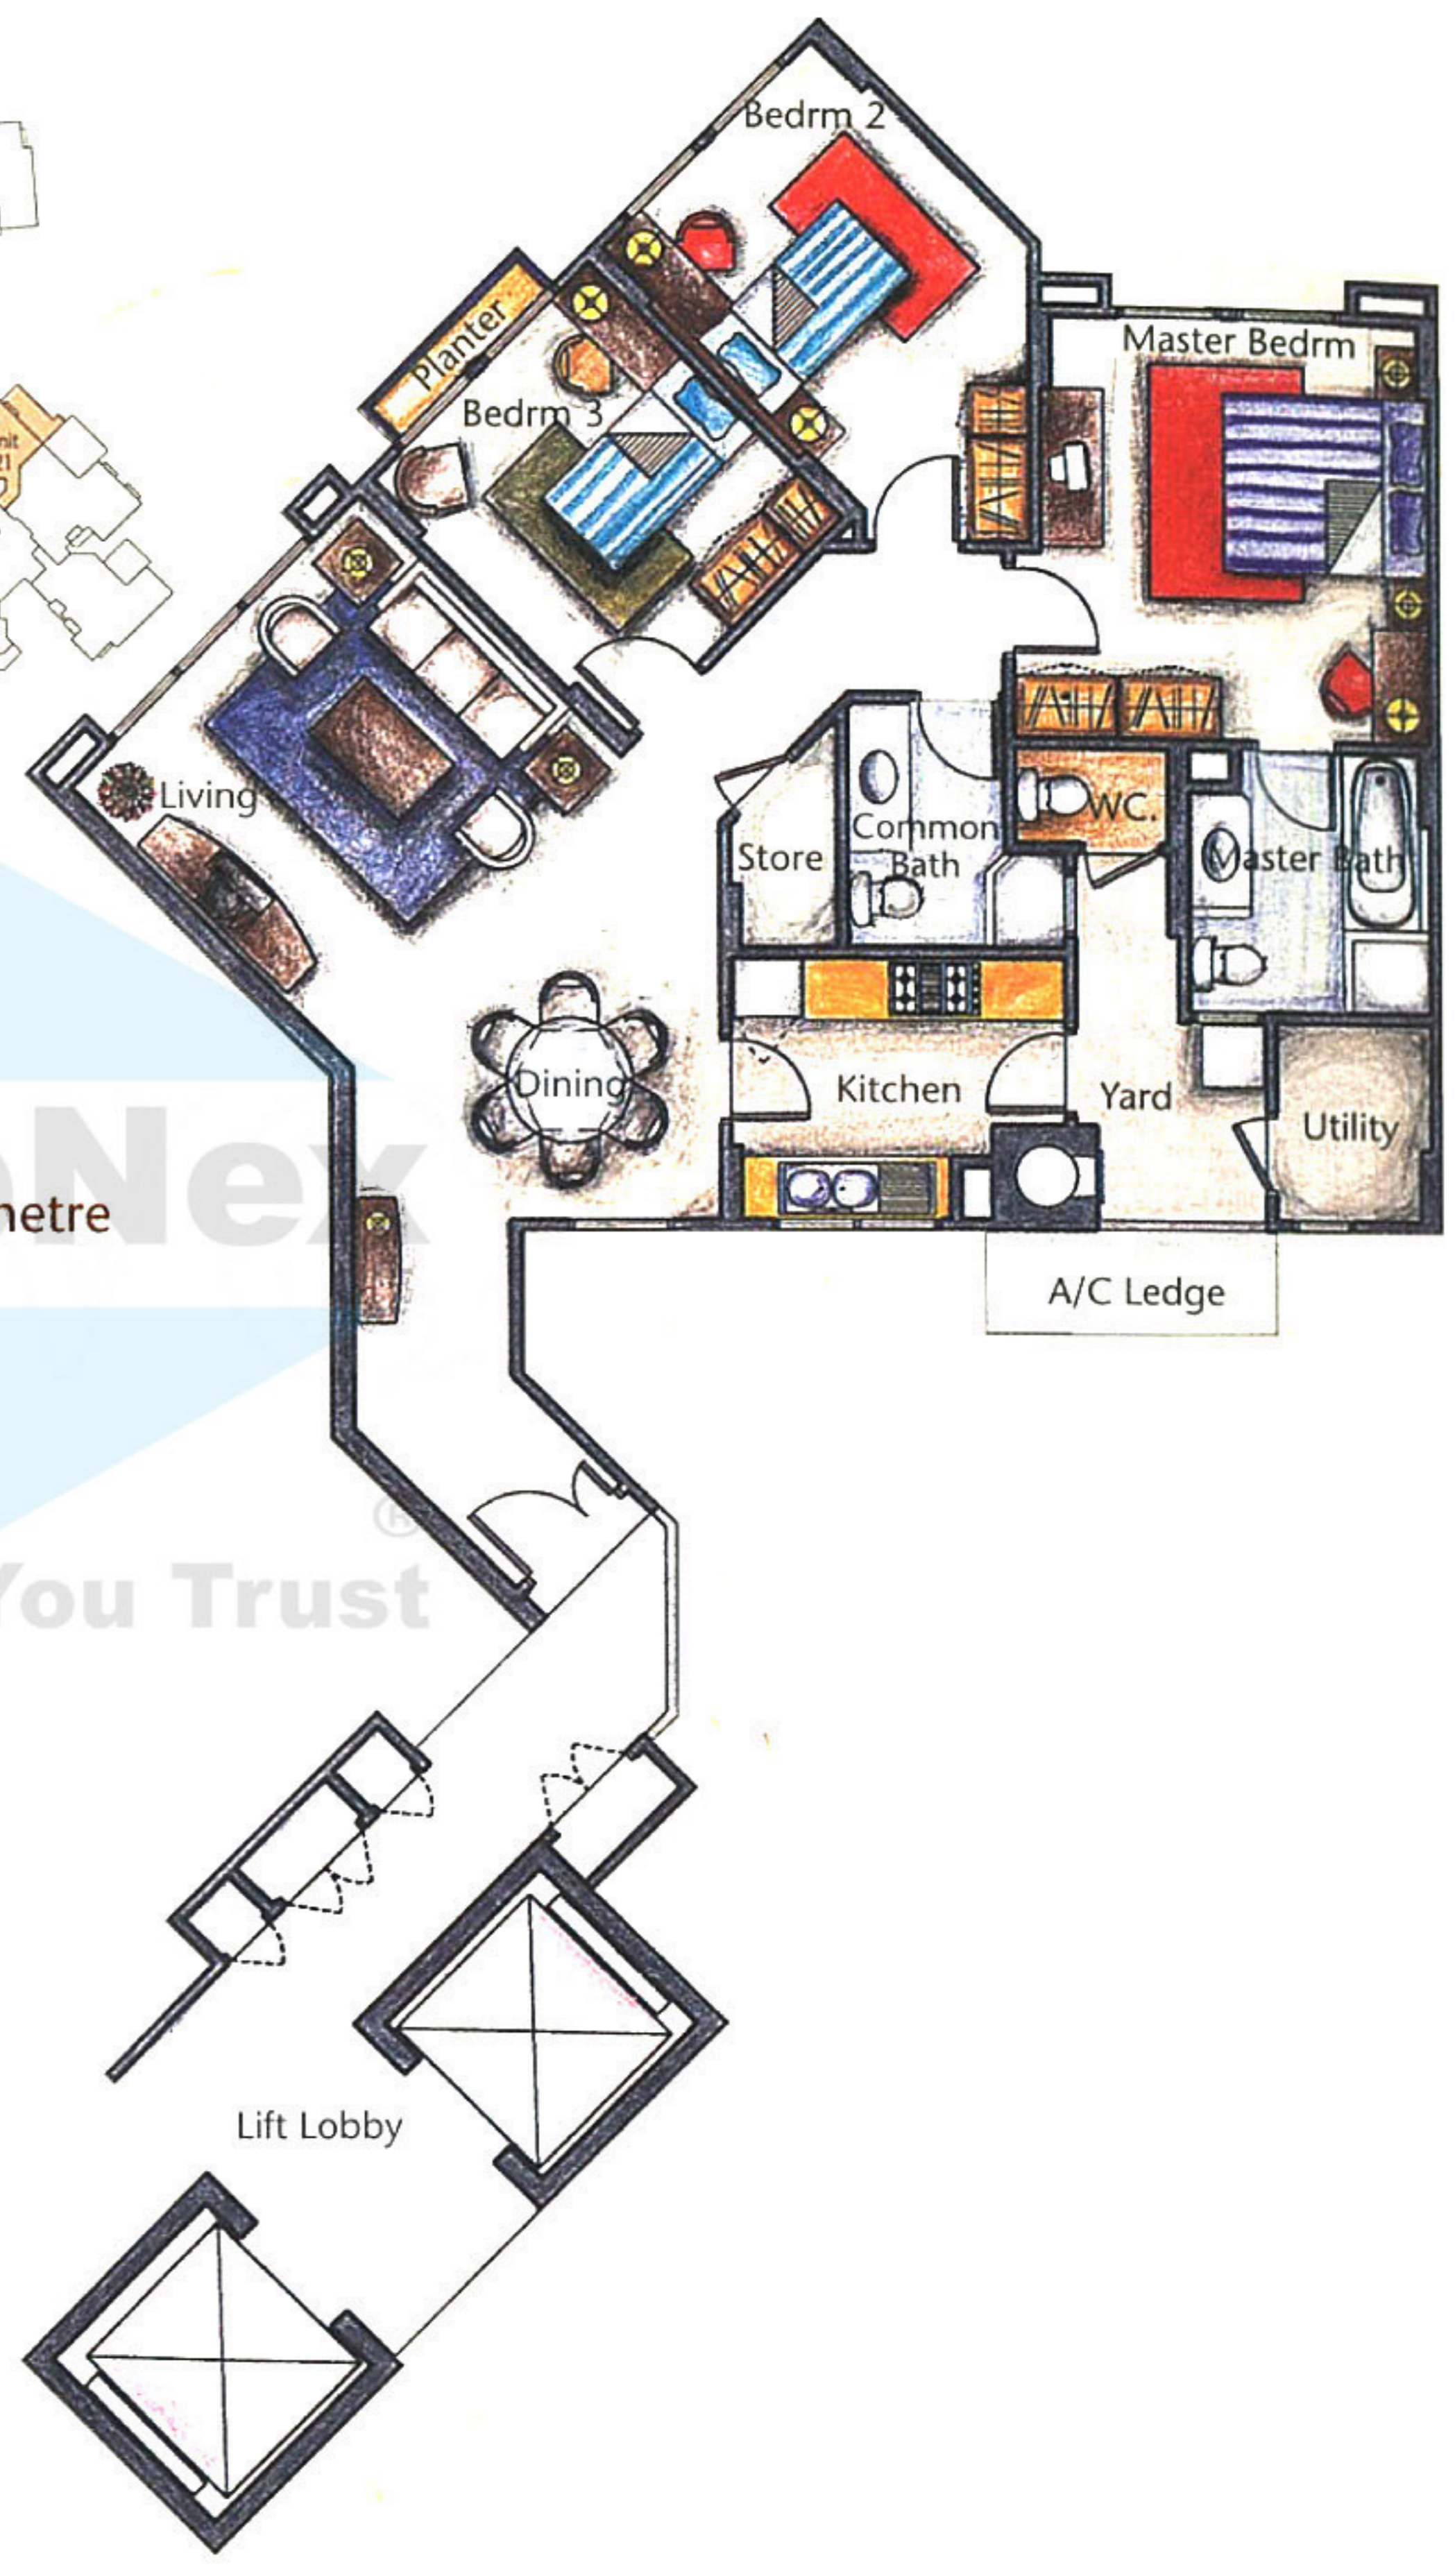

TYPE D1
Area 133 sq metre

PropNex
Service You Trust[®]

PropNex

TYPE C Area 116 sq metre
 (incl. A/C ledge & planter)

Service Trust

TYPE E Area 113 sq metre
 (incl. A/C ledge & planter)

Service You Trust

TYPE A Area 98 sq metre
(incl. A/C ledge, planter & terrace)

TYPE D
 Area 115 sq metre
 (incl. A/C ledge & planter)

Service You Trust[®]

PropNet
Service You Trust

TYPE E1

Area 133 sq metre

(incl. A/C ledge, PES & planter)

Lift Lobby

TYPE B
 Area 109 sq metre
 (incl. A/C ledge, PES & planter)

TYPE F1

Area 152 sq metre
(incl. A/C ledge, PES & planter)

TYPE H
Area 137 sq metre
(incl. A/C ledge)

TYPE H1
Area 138 sq metre
(incl. A/C ledge & planter)

TYPE I

Area 181 sq metre

(incl. void, A/C ledge & terrace)