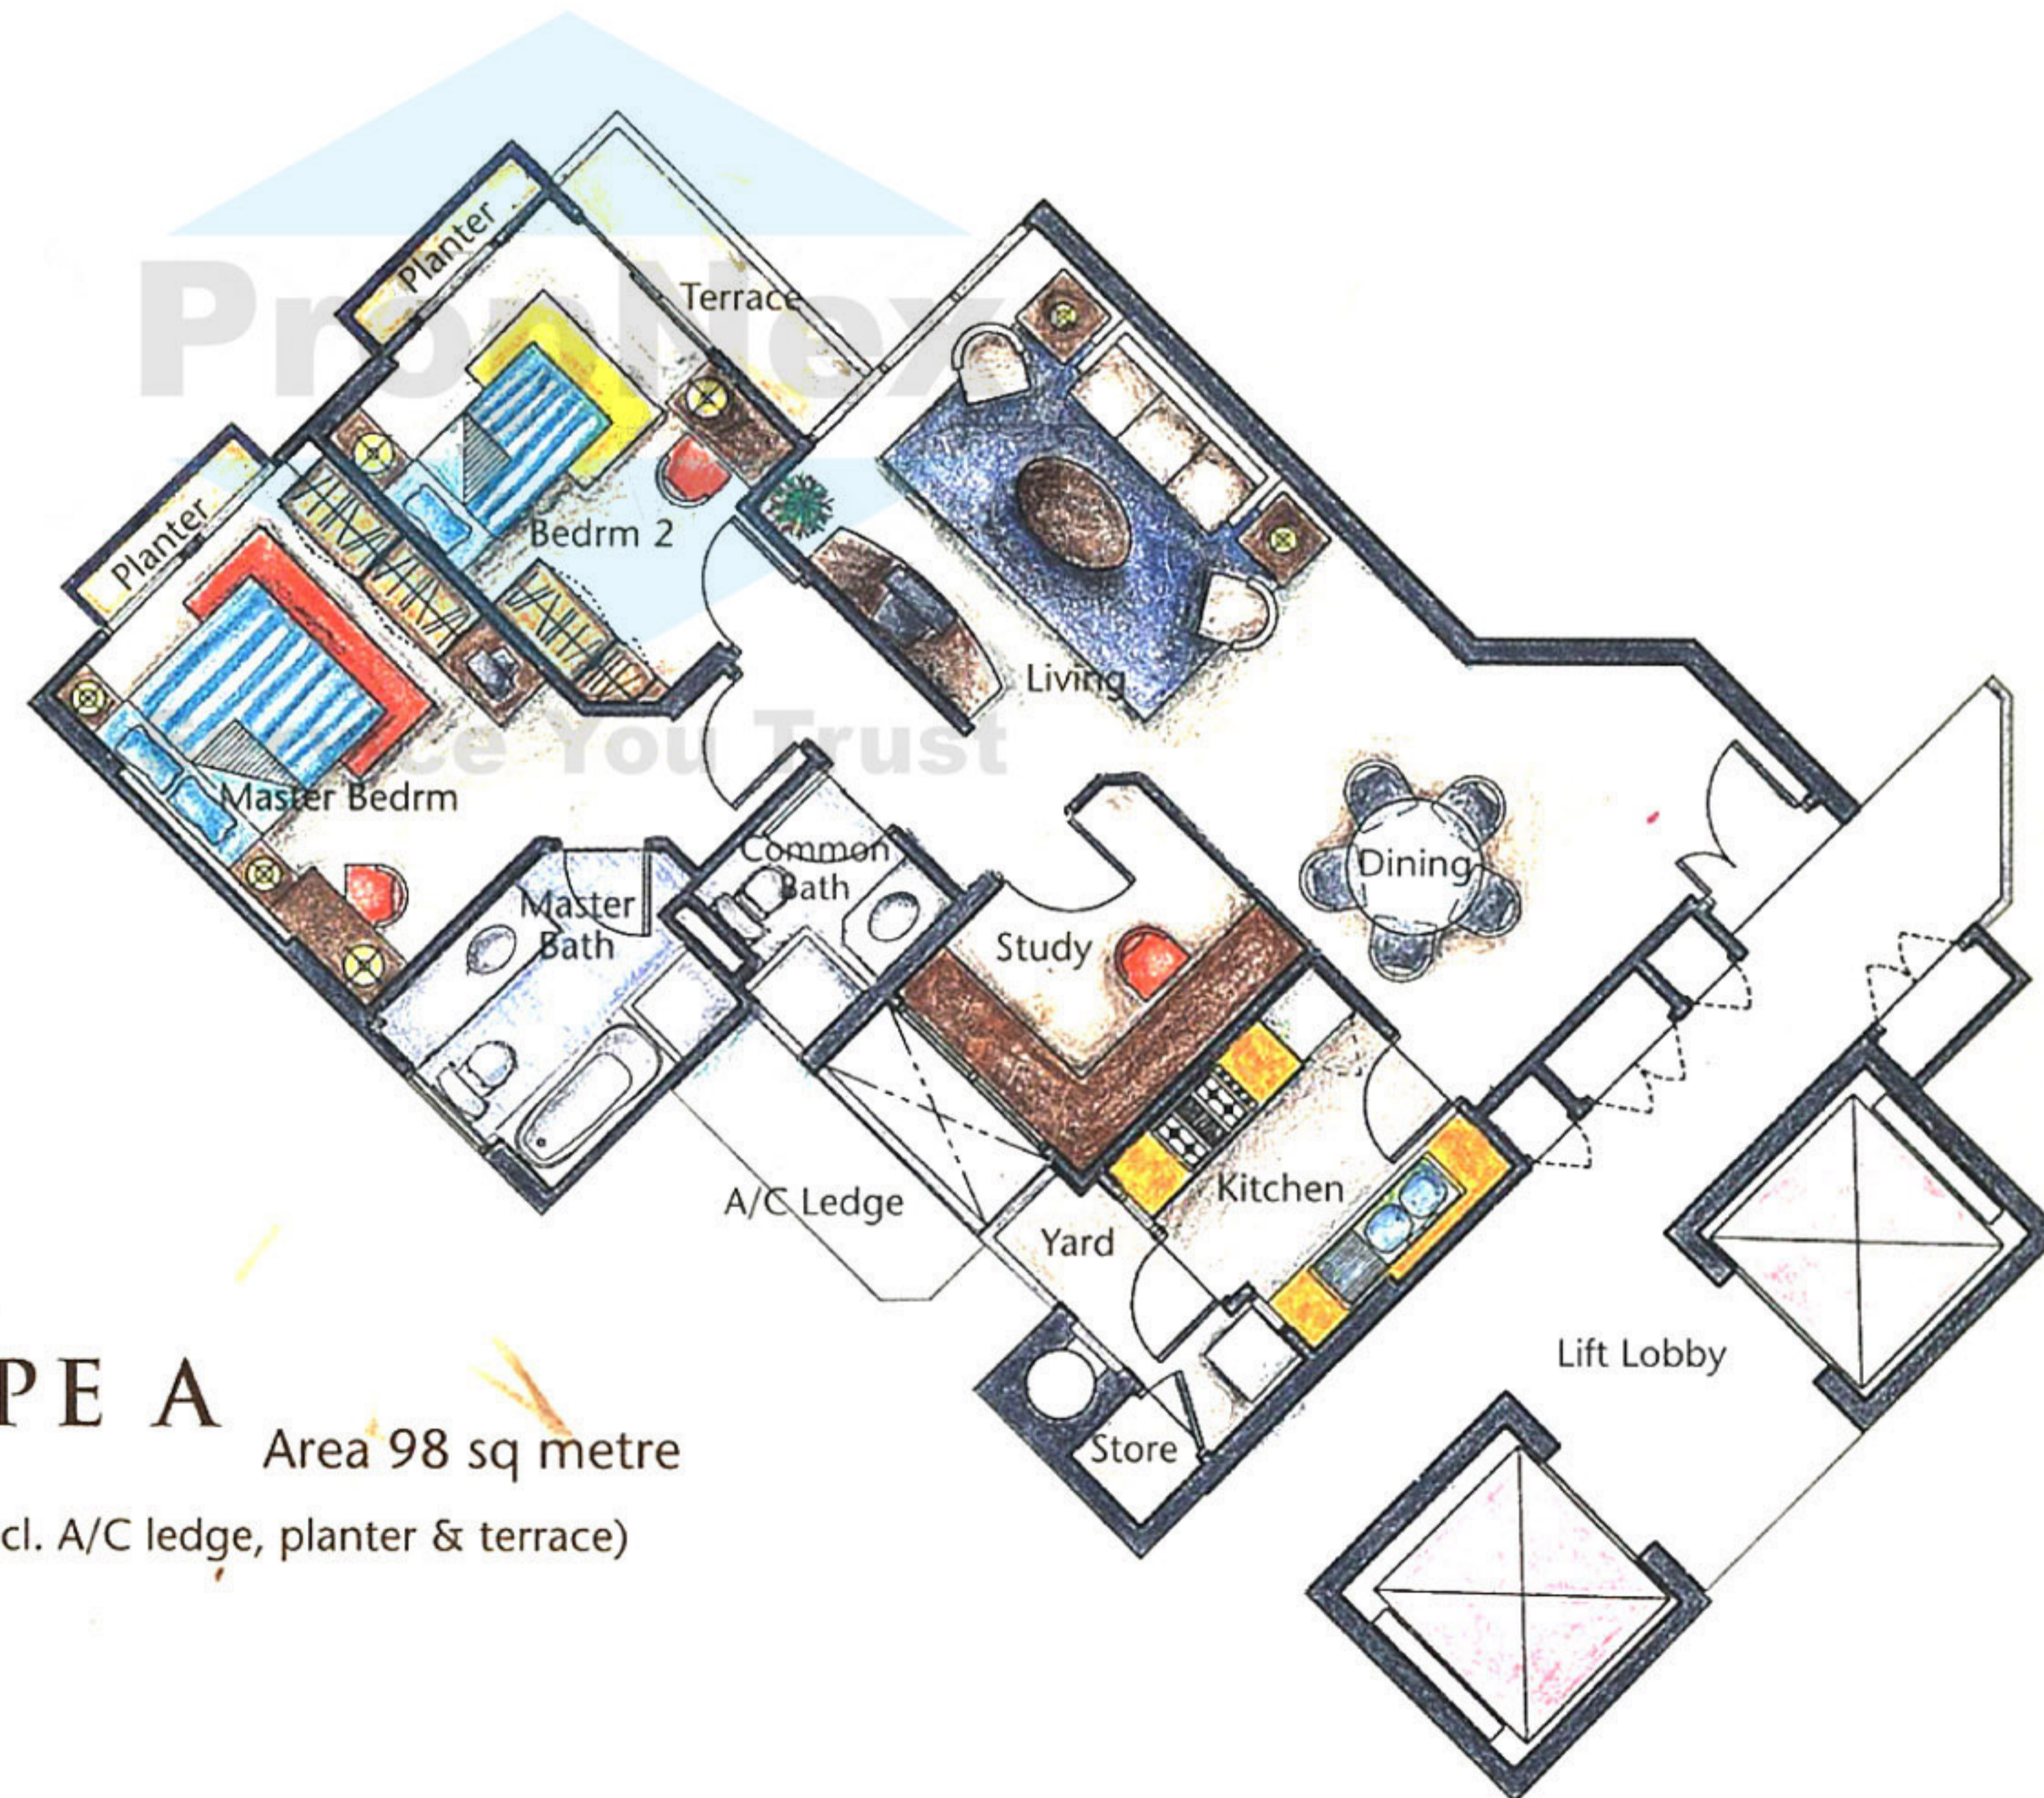

TYPE D1
Area 133 sq metre

PropNex
Service You Trust[®]

PropNex

TYPE C Area 116 sq metre
 (incl. A/C ledge & planter)

Service Trust

TYPE E Area 113 sq metre
 (incl. A/C ledge & planter)

Service You Trust

TYPE A Area 98 sq metre
(incl. A/C ledge, planter & terrace)

TYPE D
 Area 115 sq metre
 (incl. A/C ledge & planter)

Service You Trust[®]

PropNet
Service You Trust

TYPE E1

Area 133 sq metre

(incl. A/C ledge, PES & planter)

Lift Lobby

TYPE B
 Area 109 sq metre
 (incl. A/C ledge, PES & planter)

TYPE F1

Area 152 sq metre
(incl. A/C ledge, PES & planter)

TYPE H
Area 137 sq metre
(incl. A/C ledge)

TYPE H1
Area 138 sq metre
(incl. A/C ledge & planter)

TYPE I

Area 181 sq metre

(incl. void, A/C ledge & terrace)

Service You Trust
TYPE J Area 218 sq metre
 (incl. void, A/C ledge & terrace)

lower level

upper level

TYPE F

Area 116 sq metre
(incl. A/C ledge & planter)

TYPE K Area 231 sq metre
 (incl. void, A/C ledge & terrace)