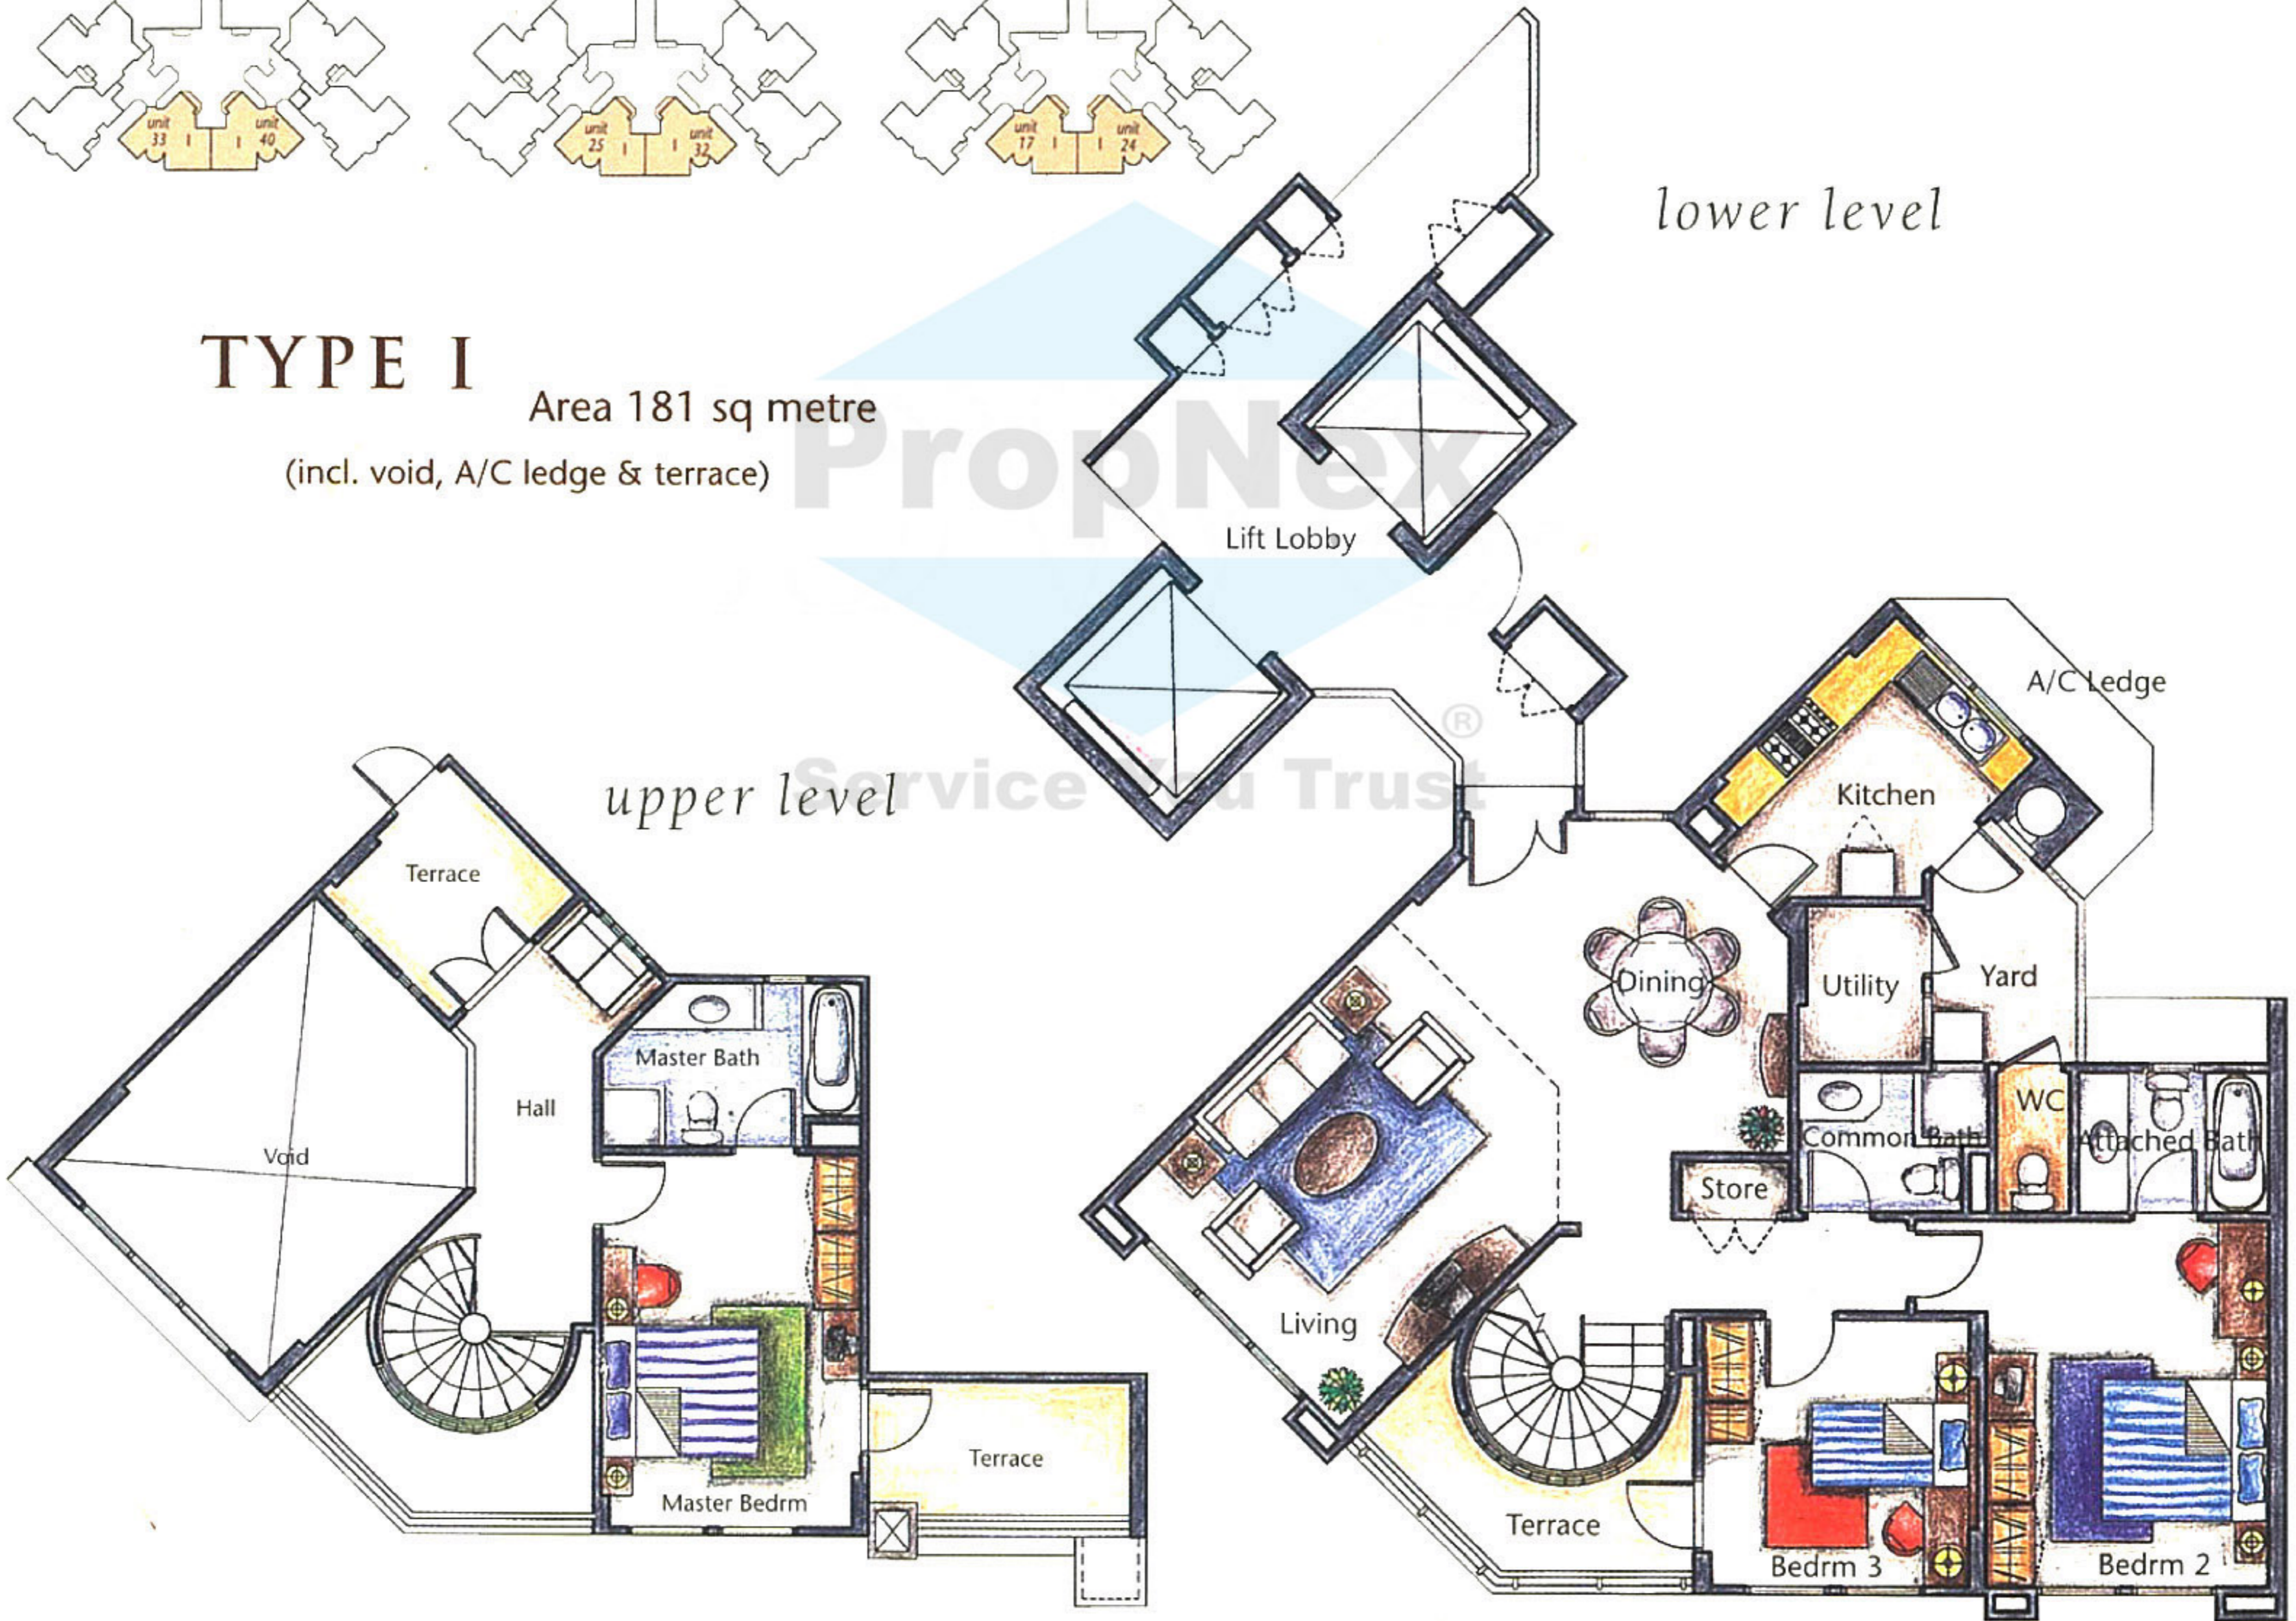

TYPE D
 Area 115 sq metre
 (incl. A/C ledge & planter)

Service You Trust[®]

PropNet
Service You Trust

TYPE E1

Area 133 sq metre

(incl. A/C ledge, PES & planter)

Lift Lobby

TYPE B
 Area 109 sq metre
 (incl. A/C ledge, PES & planter)

TYPE F1

Area 152 sq metre
(incl. A/C ledge, PES & planter)

TYPE H
Area 137 sq metre
(incl. A/C ledge)

TYPE H1
Area 138 sq metre
(incl. A/C ledge & planter)

TYPE I

Area 181 sq metre

(incl. void, A/C ledge & terrace)

Service You Trust
TYPE J Area 218 sq metre
 (incl. void, A/C ledge & terrace)

lower level

upper level

TYPE F

Area 116 sq metre
(incl. A/C ledge & planter)

TYPE K Area 231 sq metre
 (incl. void, A/C ledge & terrace)

TYPE G Area 120 sq metre
(incl. A/C ledge & planter)

TYPE G1 Area 149 sq metre
(incl. A/C ledge, PES & planter)

lower level

TYPE L Area 218 sq metre
(incl. void, A/C ledge & terrace)

Service You Trust

Lift Lobby