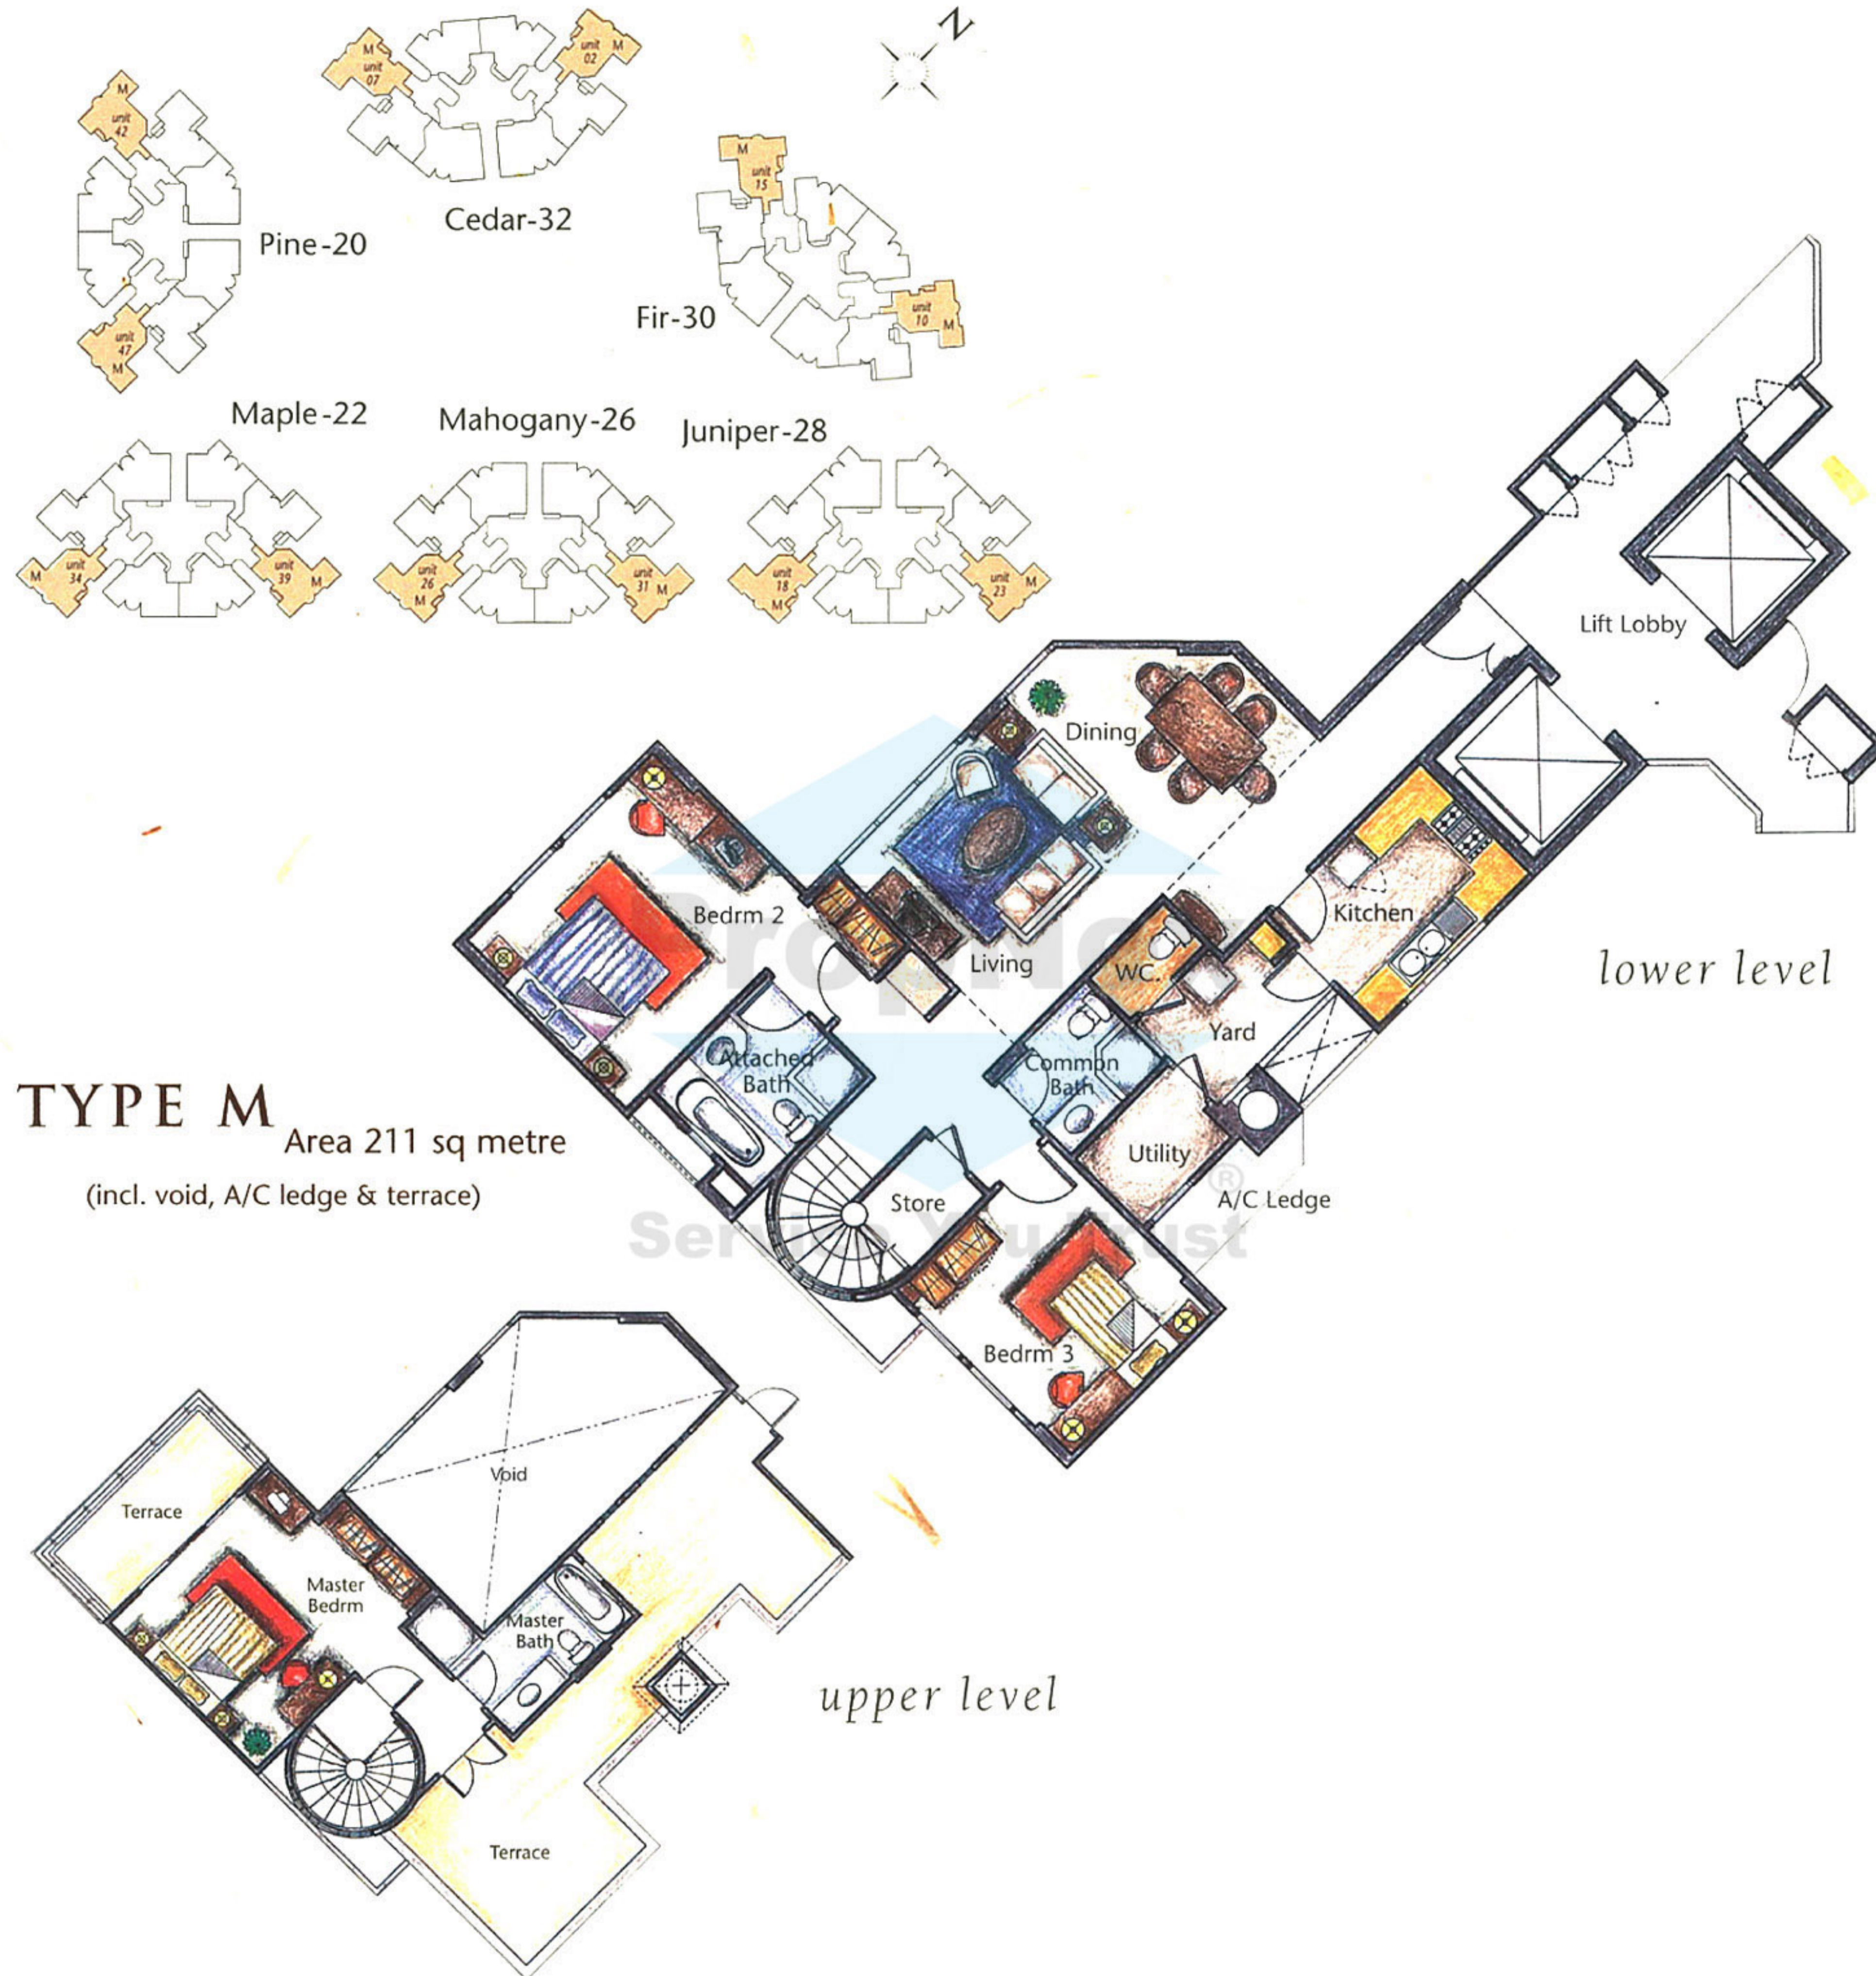

TYPE F1

Area 152 sq metre
(incl. A/C ledge, PES & planter)

TYPE H
Area 137 sq metre
(incl. A/C ledge)

TYPE H1
Area 138 sq metre
(incl. A/C ledge & planter)

TYPE I

Area 181 sq metre

(incl. void, A/C ledge & terrace)

Service You Trust
TYPE J Area 218 sq metre
 (incl. void, A/C ledge & terrace)

lower level

upper level

TYPE F

Area 116 sq metre
(incl. A/C ledge & planter)

TYPE K Area 231 sq metre
 (incl. void, A/C ledge & terrace)

TYPE G Area 120 sq metre
(incl. A/C ledge & planter)

TYPE G1 Area 149 sq metre
(incl. A/C ledge, PES & planter)

lower level

TYPE L Area 218 sq metre
(incl. void, A/C ledge & terrace)

Service You Trust

Lift Lobby

upper level

TYPE M Area 211 sq metre
(incl. void, A/C ledge & terrace)

upper level

lower level