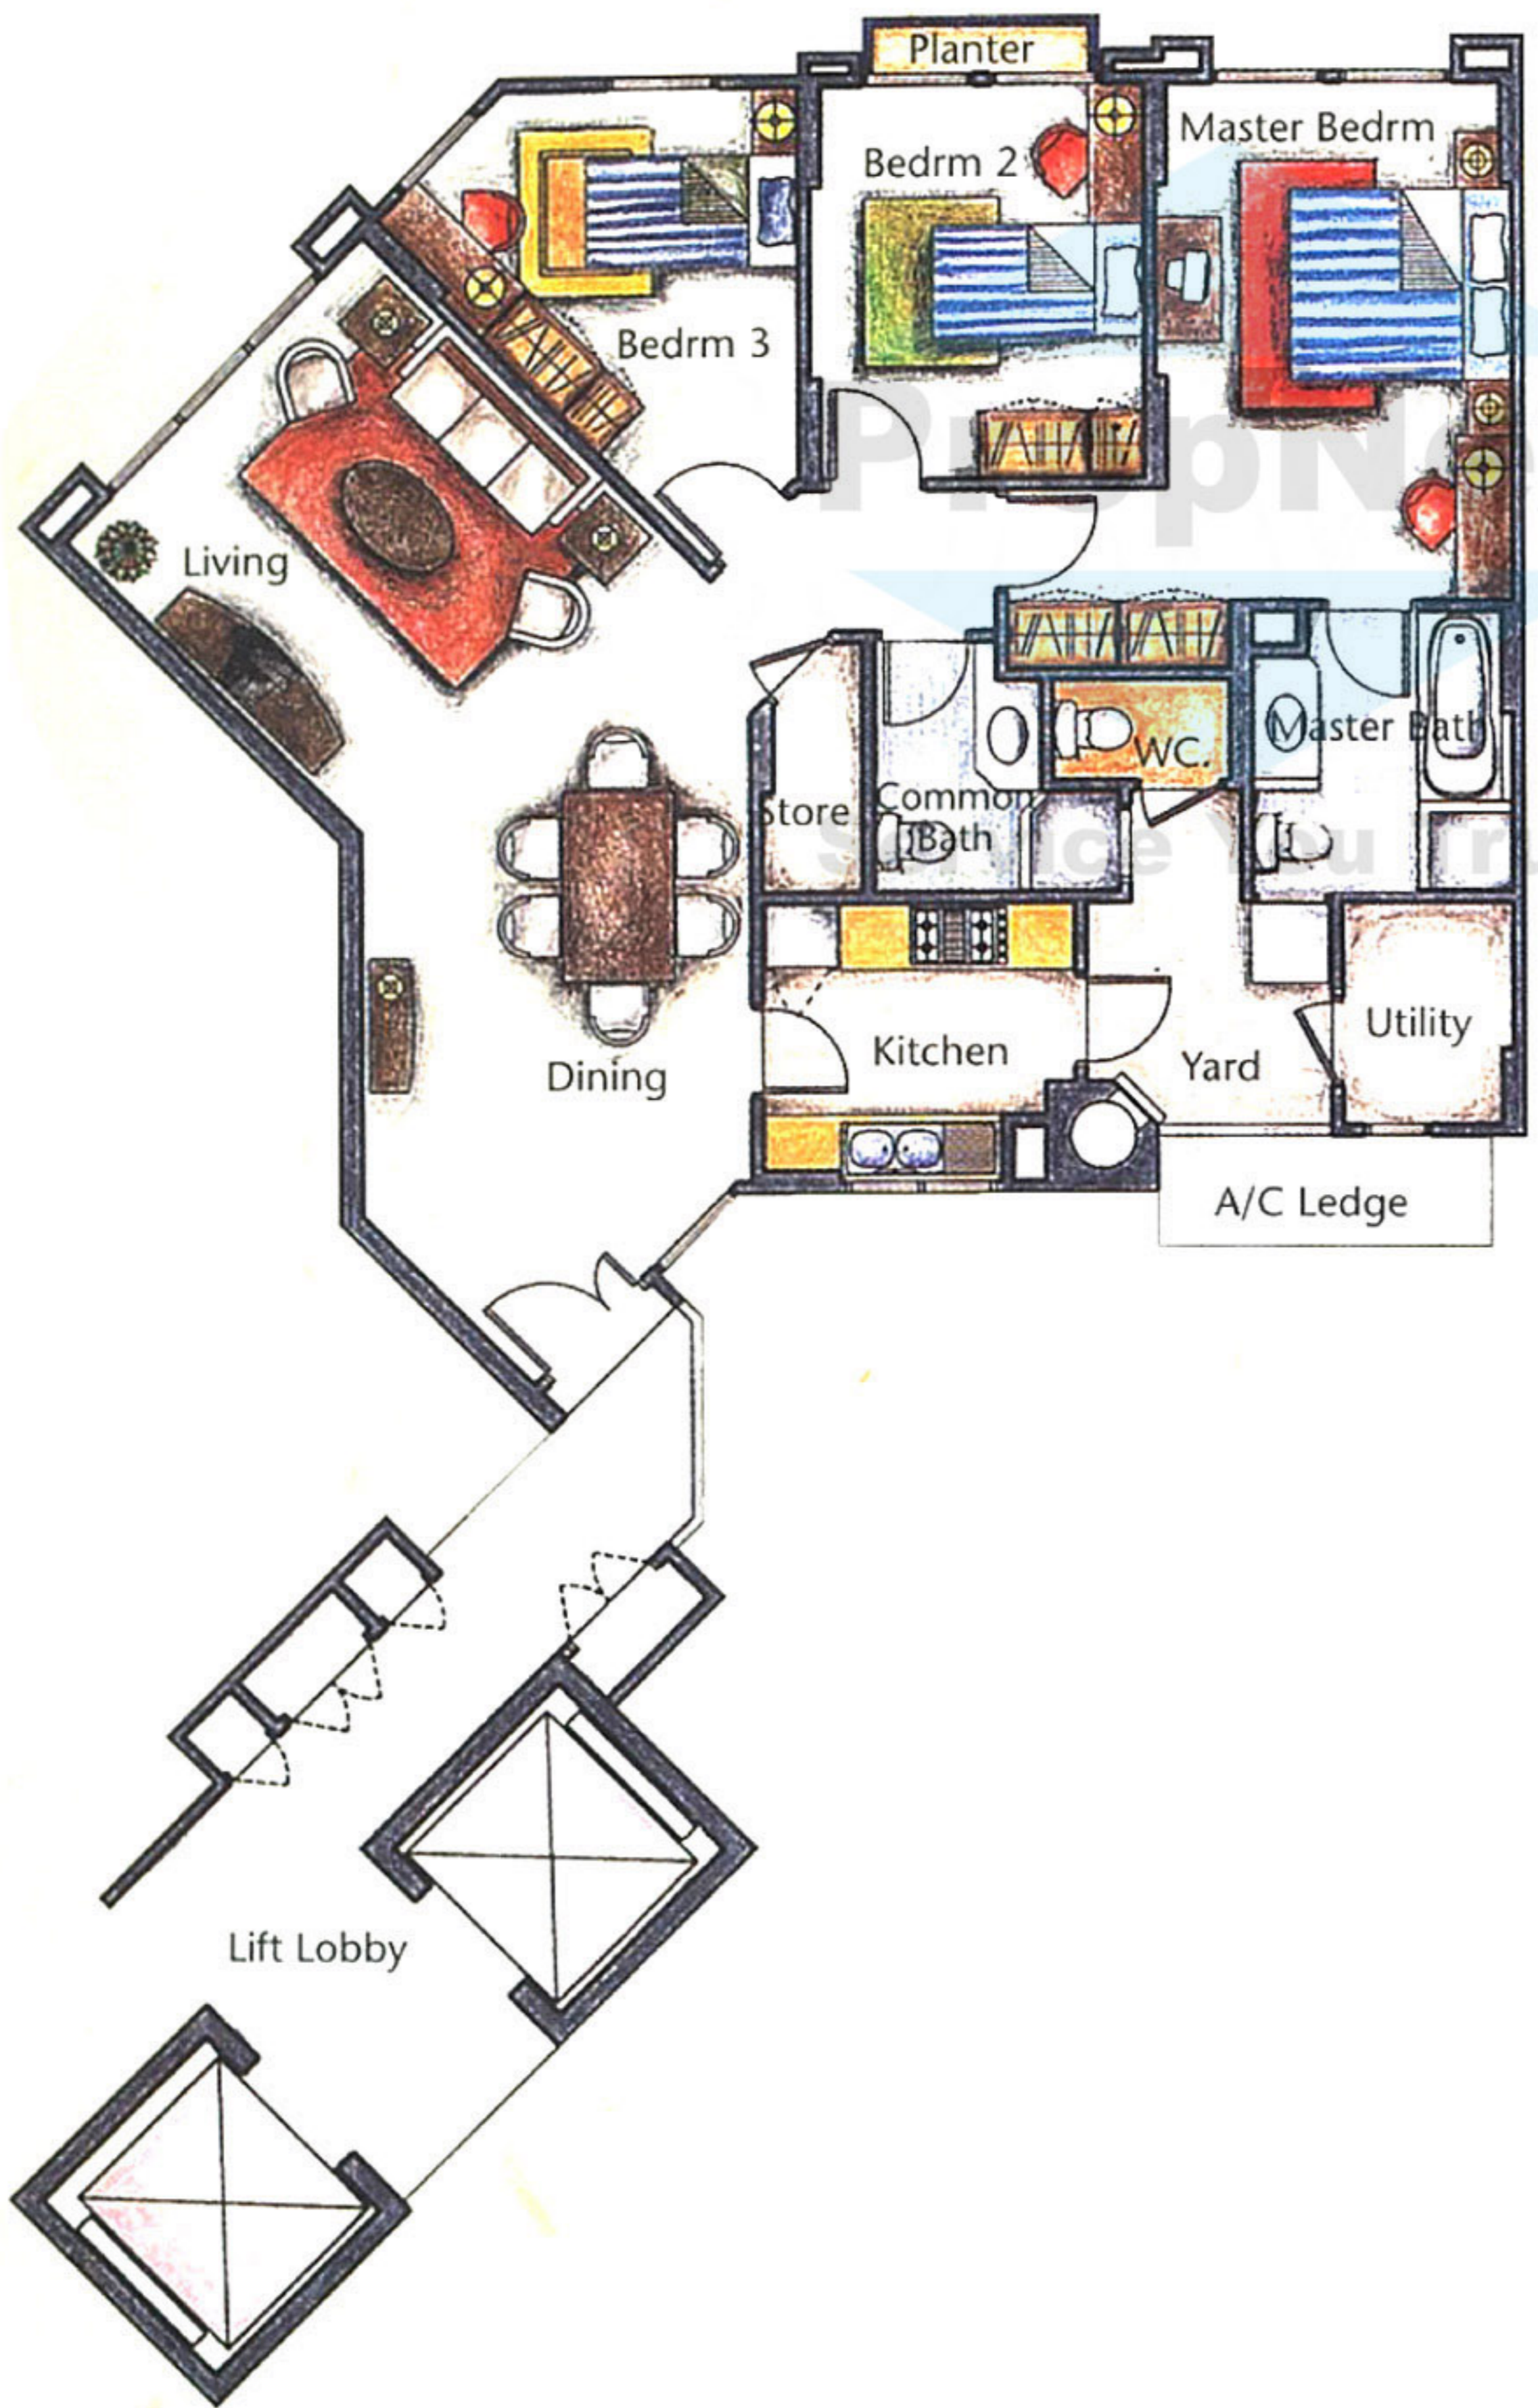

TYPE F1

Area 152 sq metre
(incl. A/C ledge, PES & planter)

TYPE H
Area 137 sq metre
(incl. A/C ledge)

TYPE H1
Area 138 sq metre
(incl. A/C ledge & planter)

TYPE I

Area 181 sq metre

(incl. void, A/C ledge & terrace)

Service You Trust
TYPE J Area 218 sq metre
 (incl. void, A/C ledge & terrace)

lower level

upper level

TYPE F

Area 116 sq metre
(incl. A/C ledge & planter)

TYPE K Area 231 sq metre
 (incl. void, A/C ledge & terrace)

TYPE G Area 120 sq metre
(incl. A/C ledge & planter)

TYPE G1 Area 149 sq metre
(incl. A/C ledge, PES & planter)

lower level

TYPE L Area 218 sq metre
(incl. void, A/C ledge & terrace)

Service You Trust

Lift Lobby