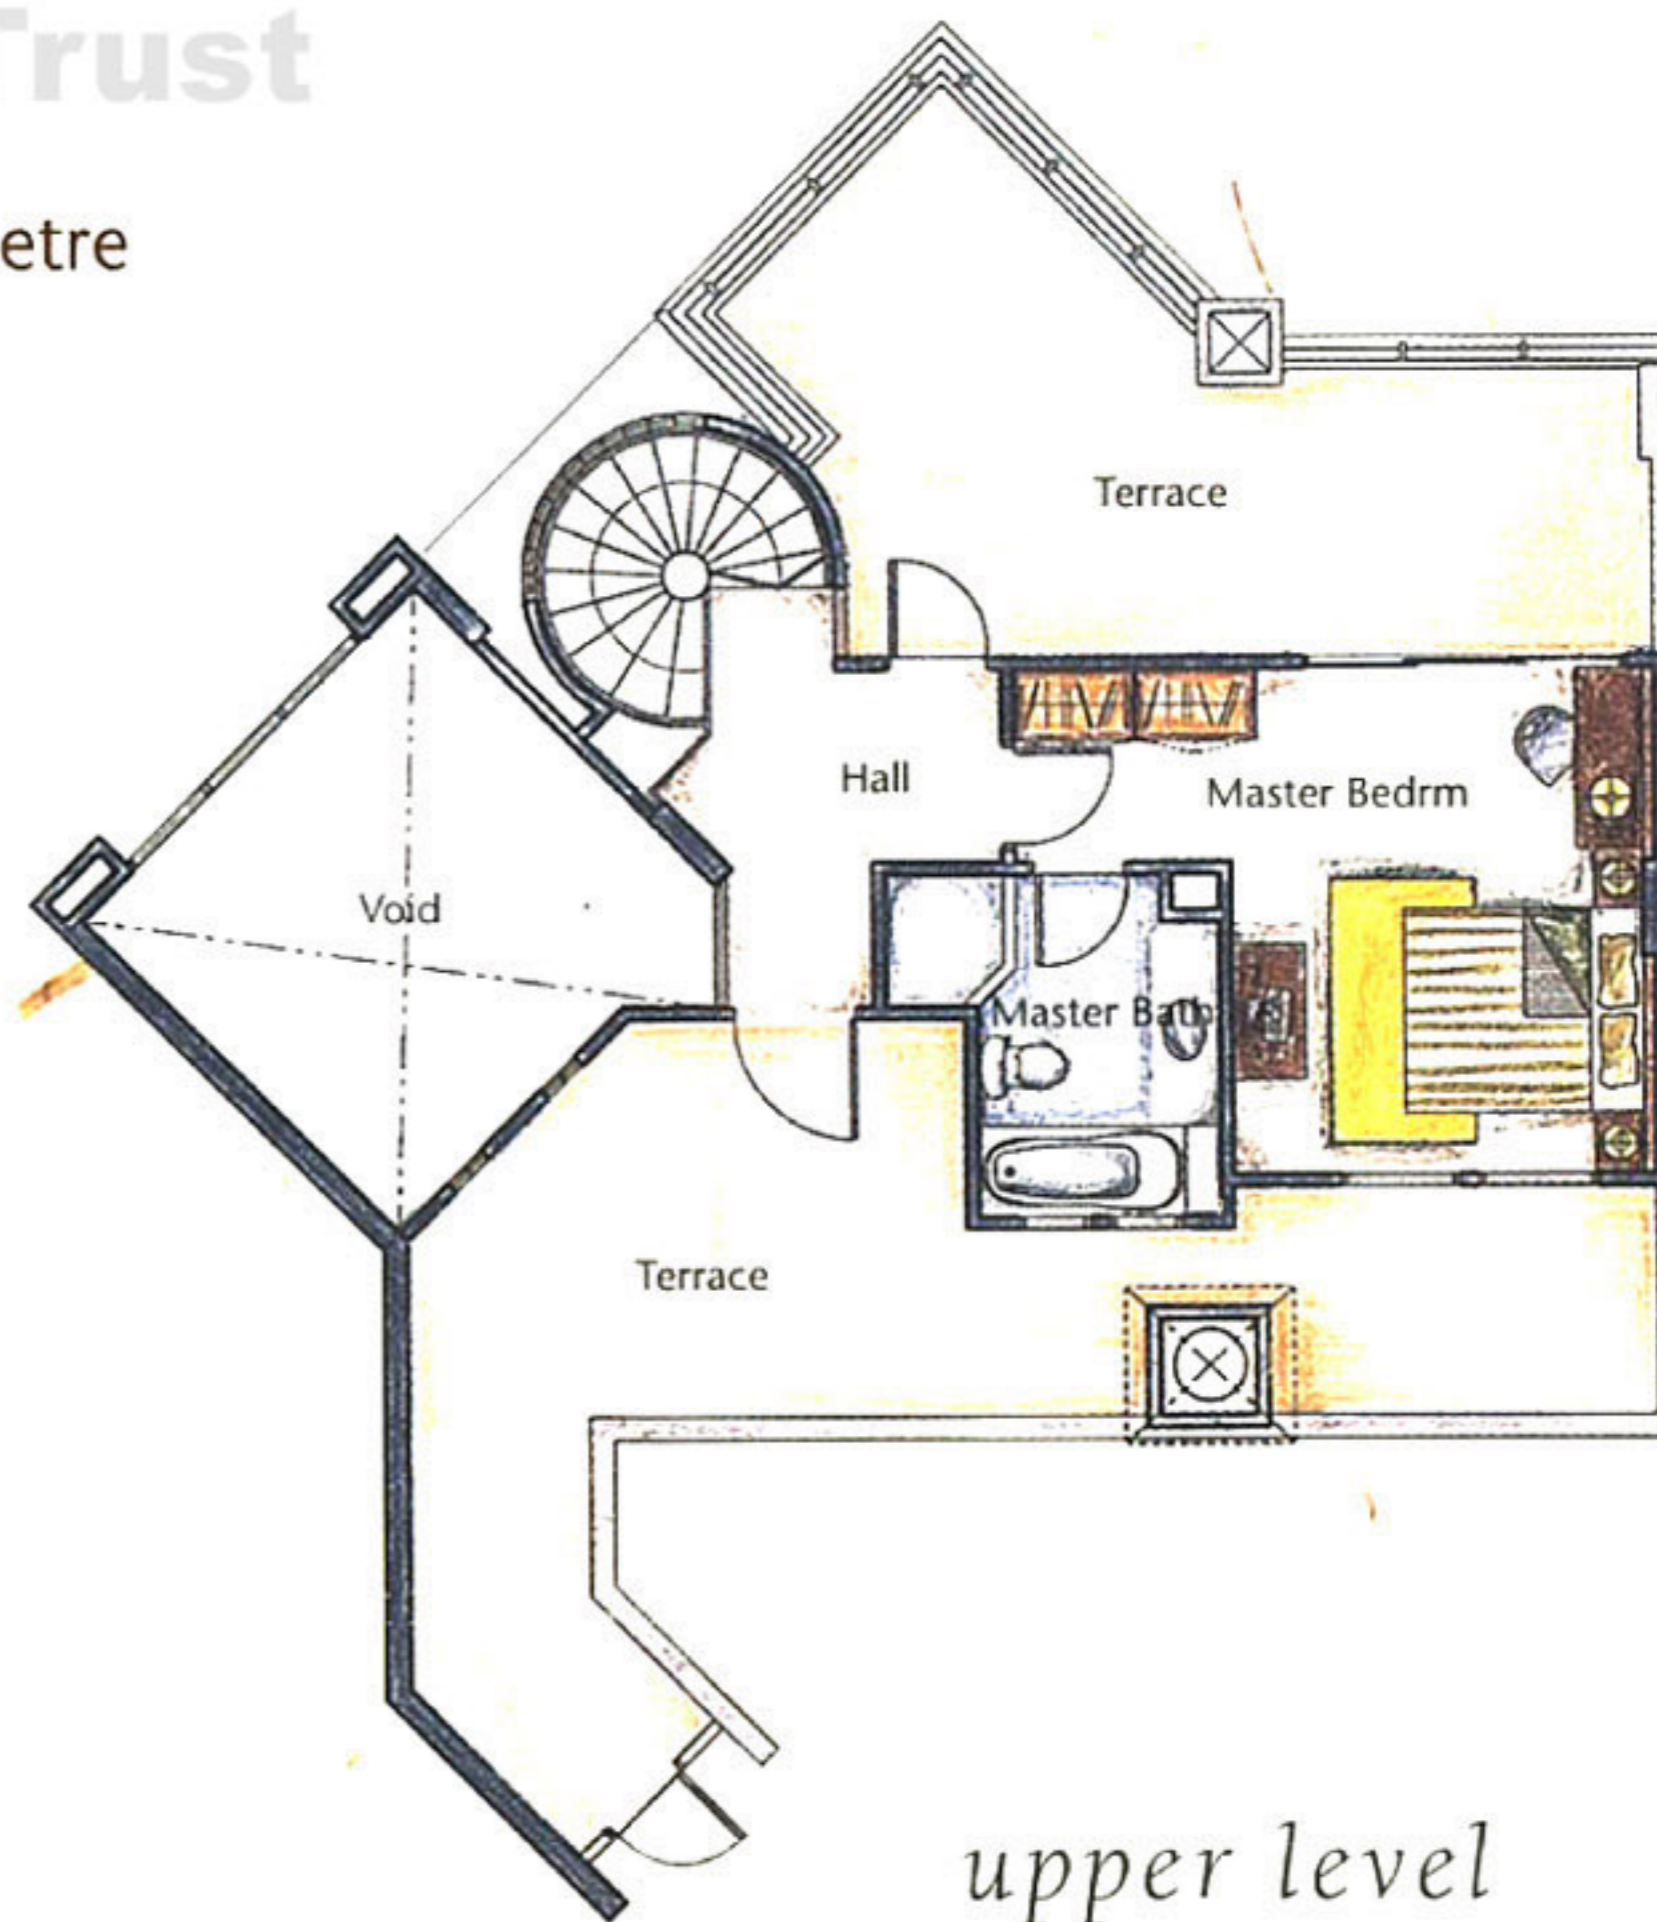

TYPE D
 Area 115 sq metre
 (incl. A/C ledge & planter)

Service You Trust[®]

PropNet
Service You Trust

TYPE E1

Area 133 sq metre

(incl. A/C ledge, PES & planter)

Lift Lobby

TYPE B
 Area 109 sq metre
 (incl. A/C ledge, PES & planter)

TYPE F1

Area 152 sq metre
(incl. A/C ledge, PES & planter)

TYPE H
Area 137 sq metre
(incl. A/C ledge)

TYPE H1
Area 138 sq metre
(incl. A/C ledge & planter)

TYPE I

Area 181 sq metre

(incl. void, A/C ledge & terrace)

Service You Trust
TYPE J Area 218 sq metre
 (incl. void, A/C ledge & terrace)

lower level

upper level

TYPE F

Area 116 sq metre
(incl. A/C ledge & planter)

TYPE K Area 231 sq metre
 (incl. void, A/C ledge & terrace)

TYPE G Area 120 sq metre
(incl. A/C ledge & planter)

TYPE G1 Area 149 sq metre
(incl. A/C ledge, PES & planter)

lower level

TYPE L Area 218 sq metre
(incl. void, A/C ledge & terrace)

Service You Trust

Lift Lobby