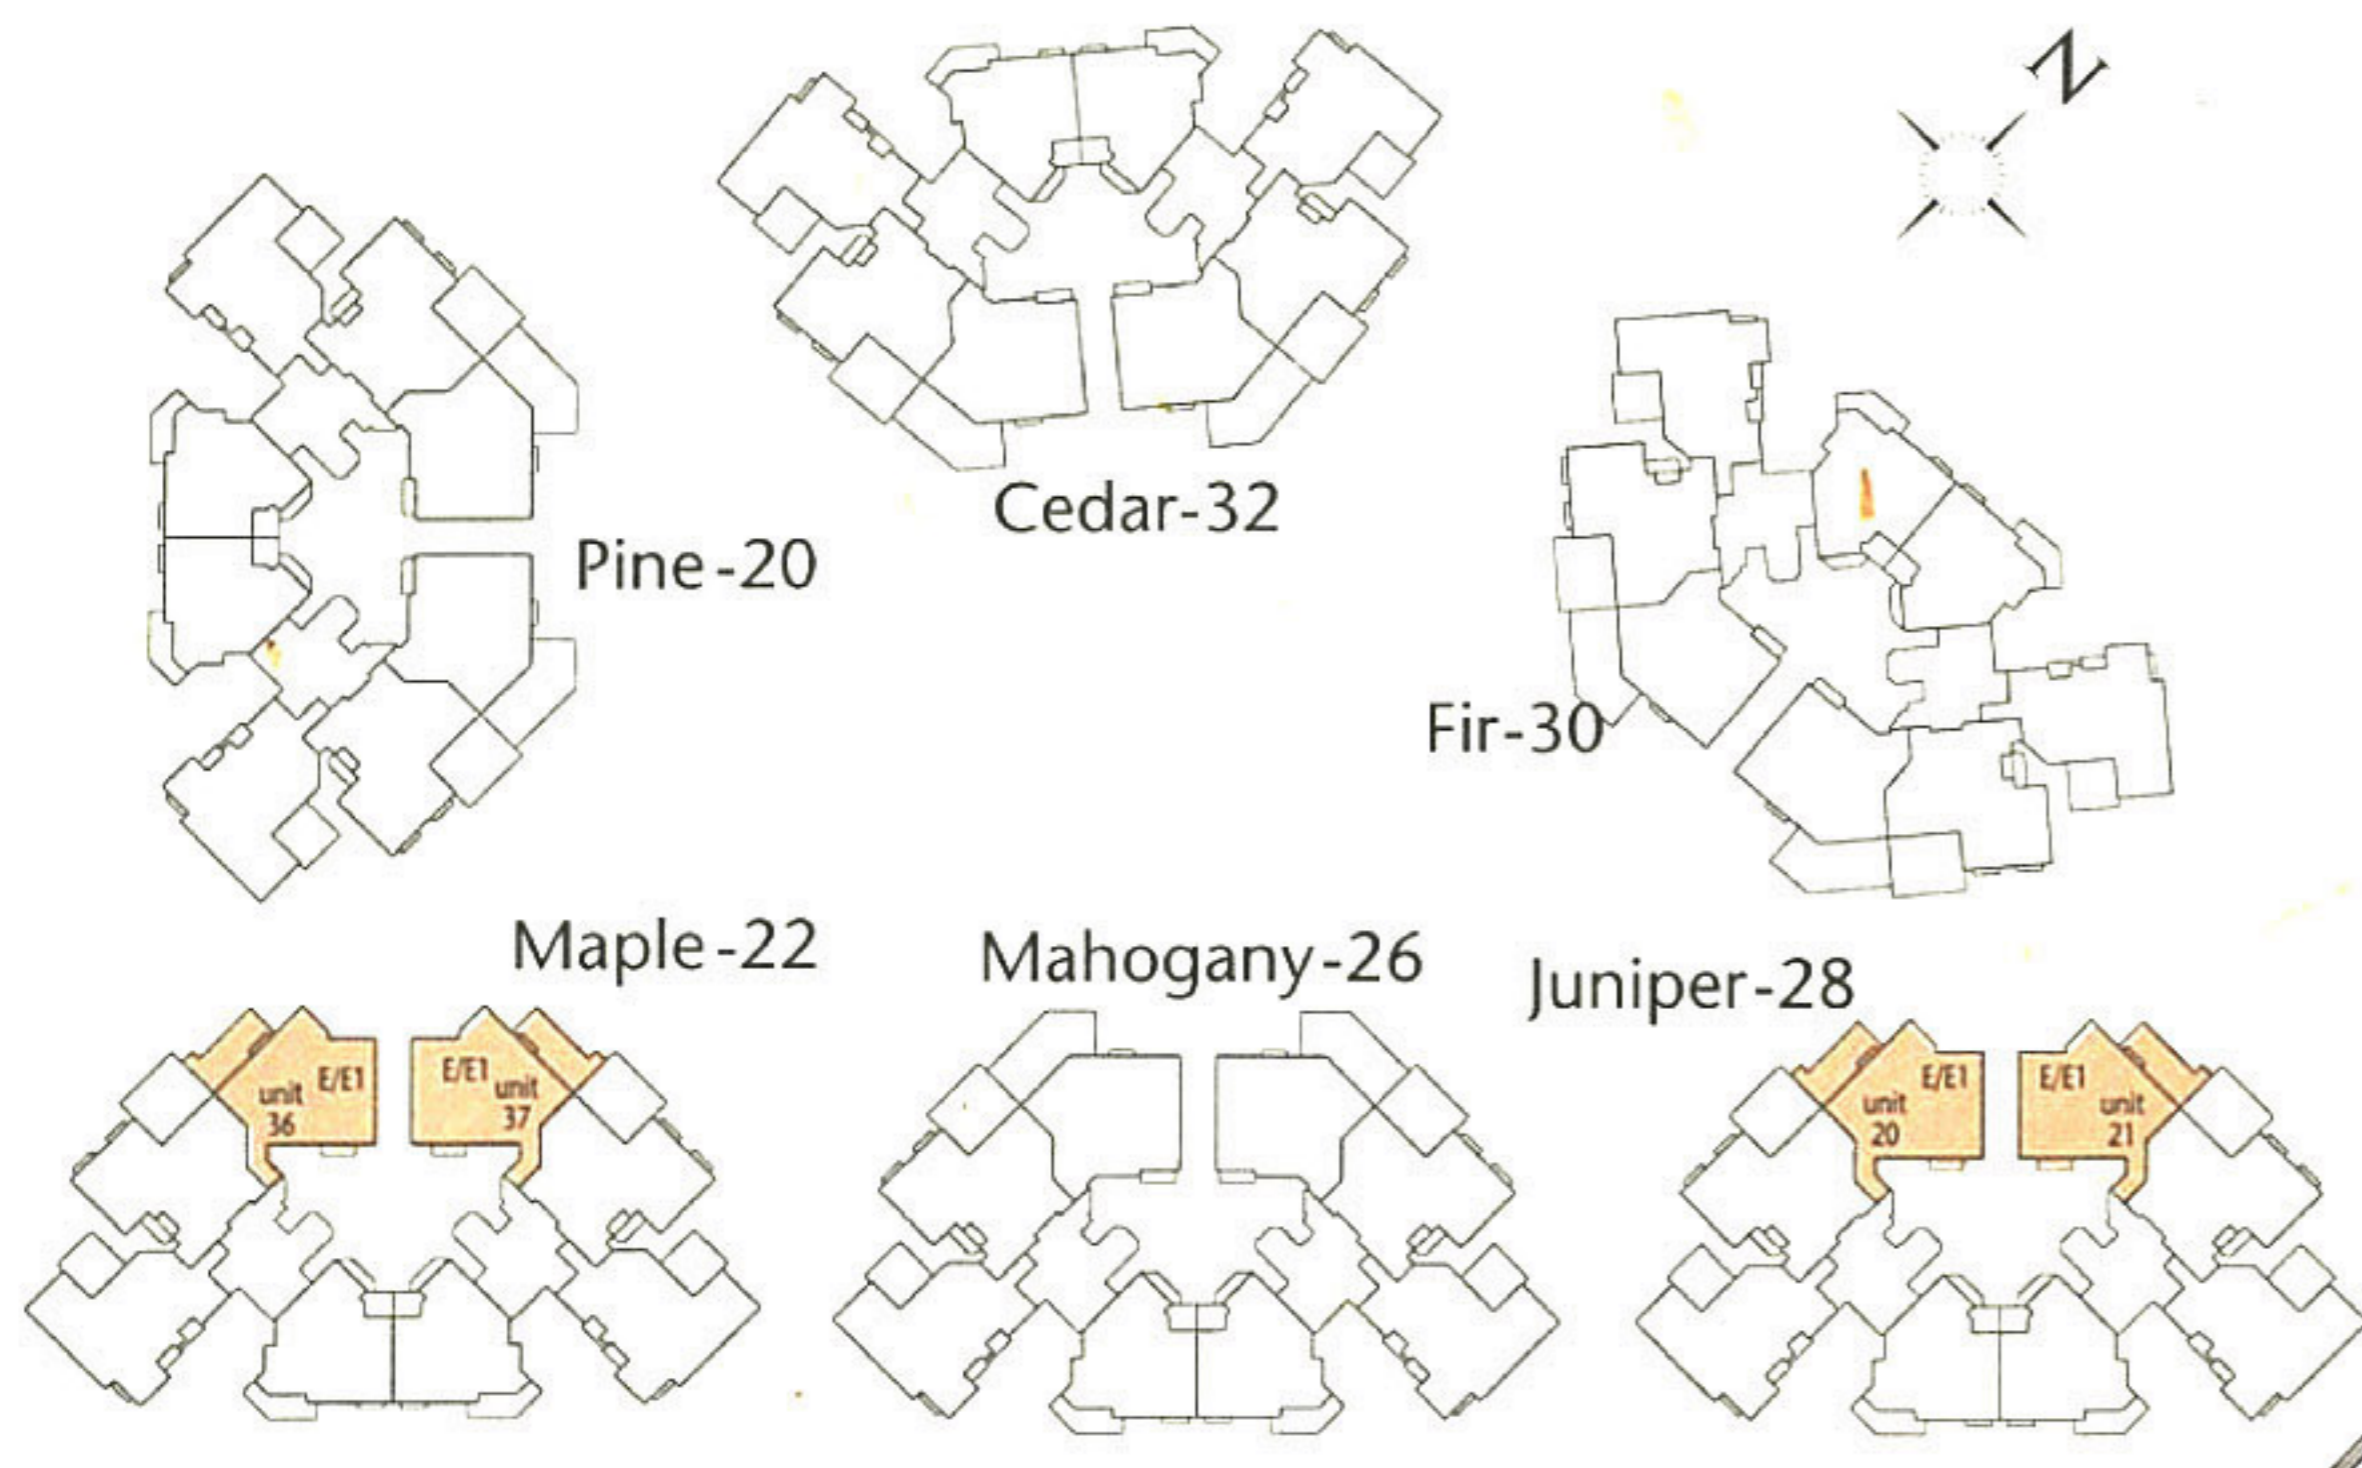

TYPE D1
Area 133 sq metre

PropNex
Service You Trust[®]

PropNex

TYPE C Area 116 sq metre
 (incl. A/C ledge & planter)

Service Trust

TYPE E Area 113 sq metre
 (incl. A/C ledge & planter)

Service You Trust

TYPE A Area 98 sq metre
(incl. A/C ledge, planter & terrace)

TYPE D
 Area 115 sq metre
 (incl. A/C ledge & planter)

Service You Trust[®]

PropNet
Service You Trust

TYPE E1

Area 133 sq metre

(incl. A/C ledge, PES & planter)

Lift Lobby

TYPE B
 Area 109 sq metre
 (incl. A/C ledge, PES & planter)

TYPE F1

Area 152 sq metre
(incl. A/C ledge, PES & planter)

TYPE H
Area 137 sq metre
(incl. A/C ledge)

TYPE H1
Area 138 sq metre
(incl. A/C ledge & planter)

TYPE I

Area 181 sq metre

(incl. void, A/C ledge & terrace)

Service You Trust
TYPE J Area 218 sq metre
 (incl. void, A/C ledge & terrace)

lower level

upper level

TYPE F

Area 116 sq metre
(incl. A/C ledge & planter)

TYPE K Area 231 sq metre
 (incl. void, A/C ledge & terrace)