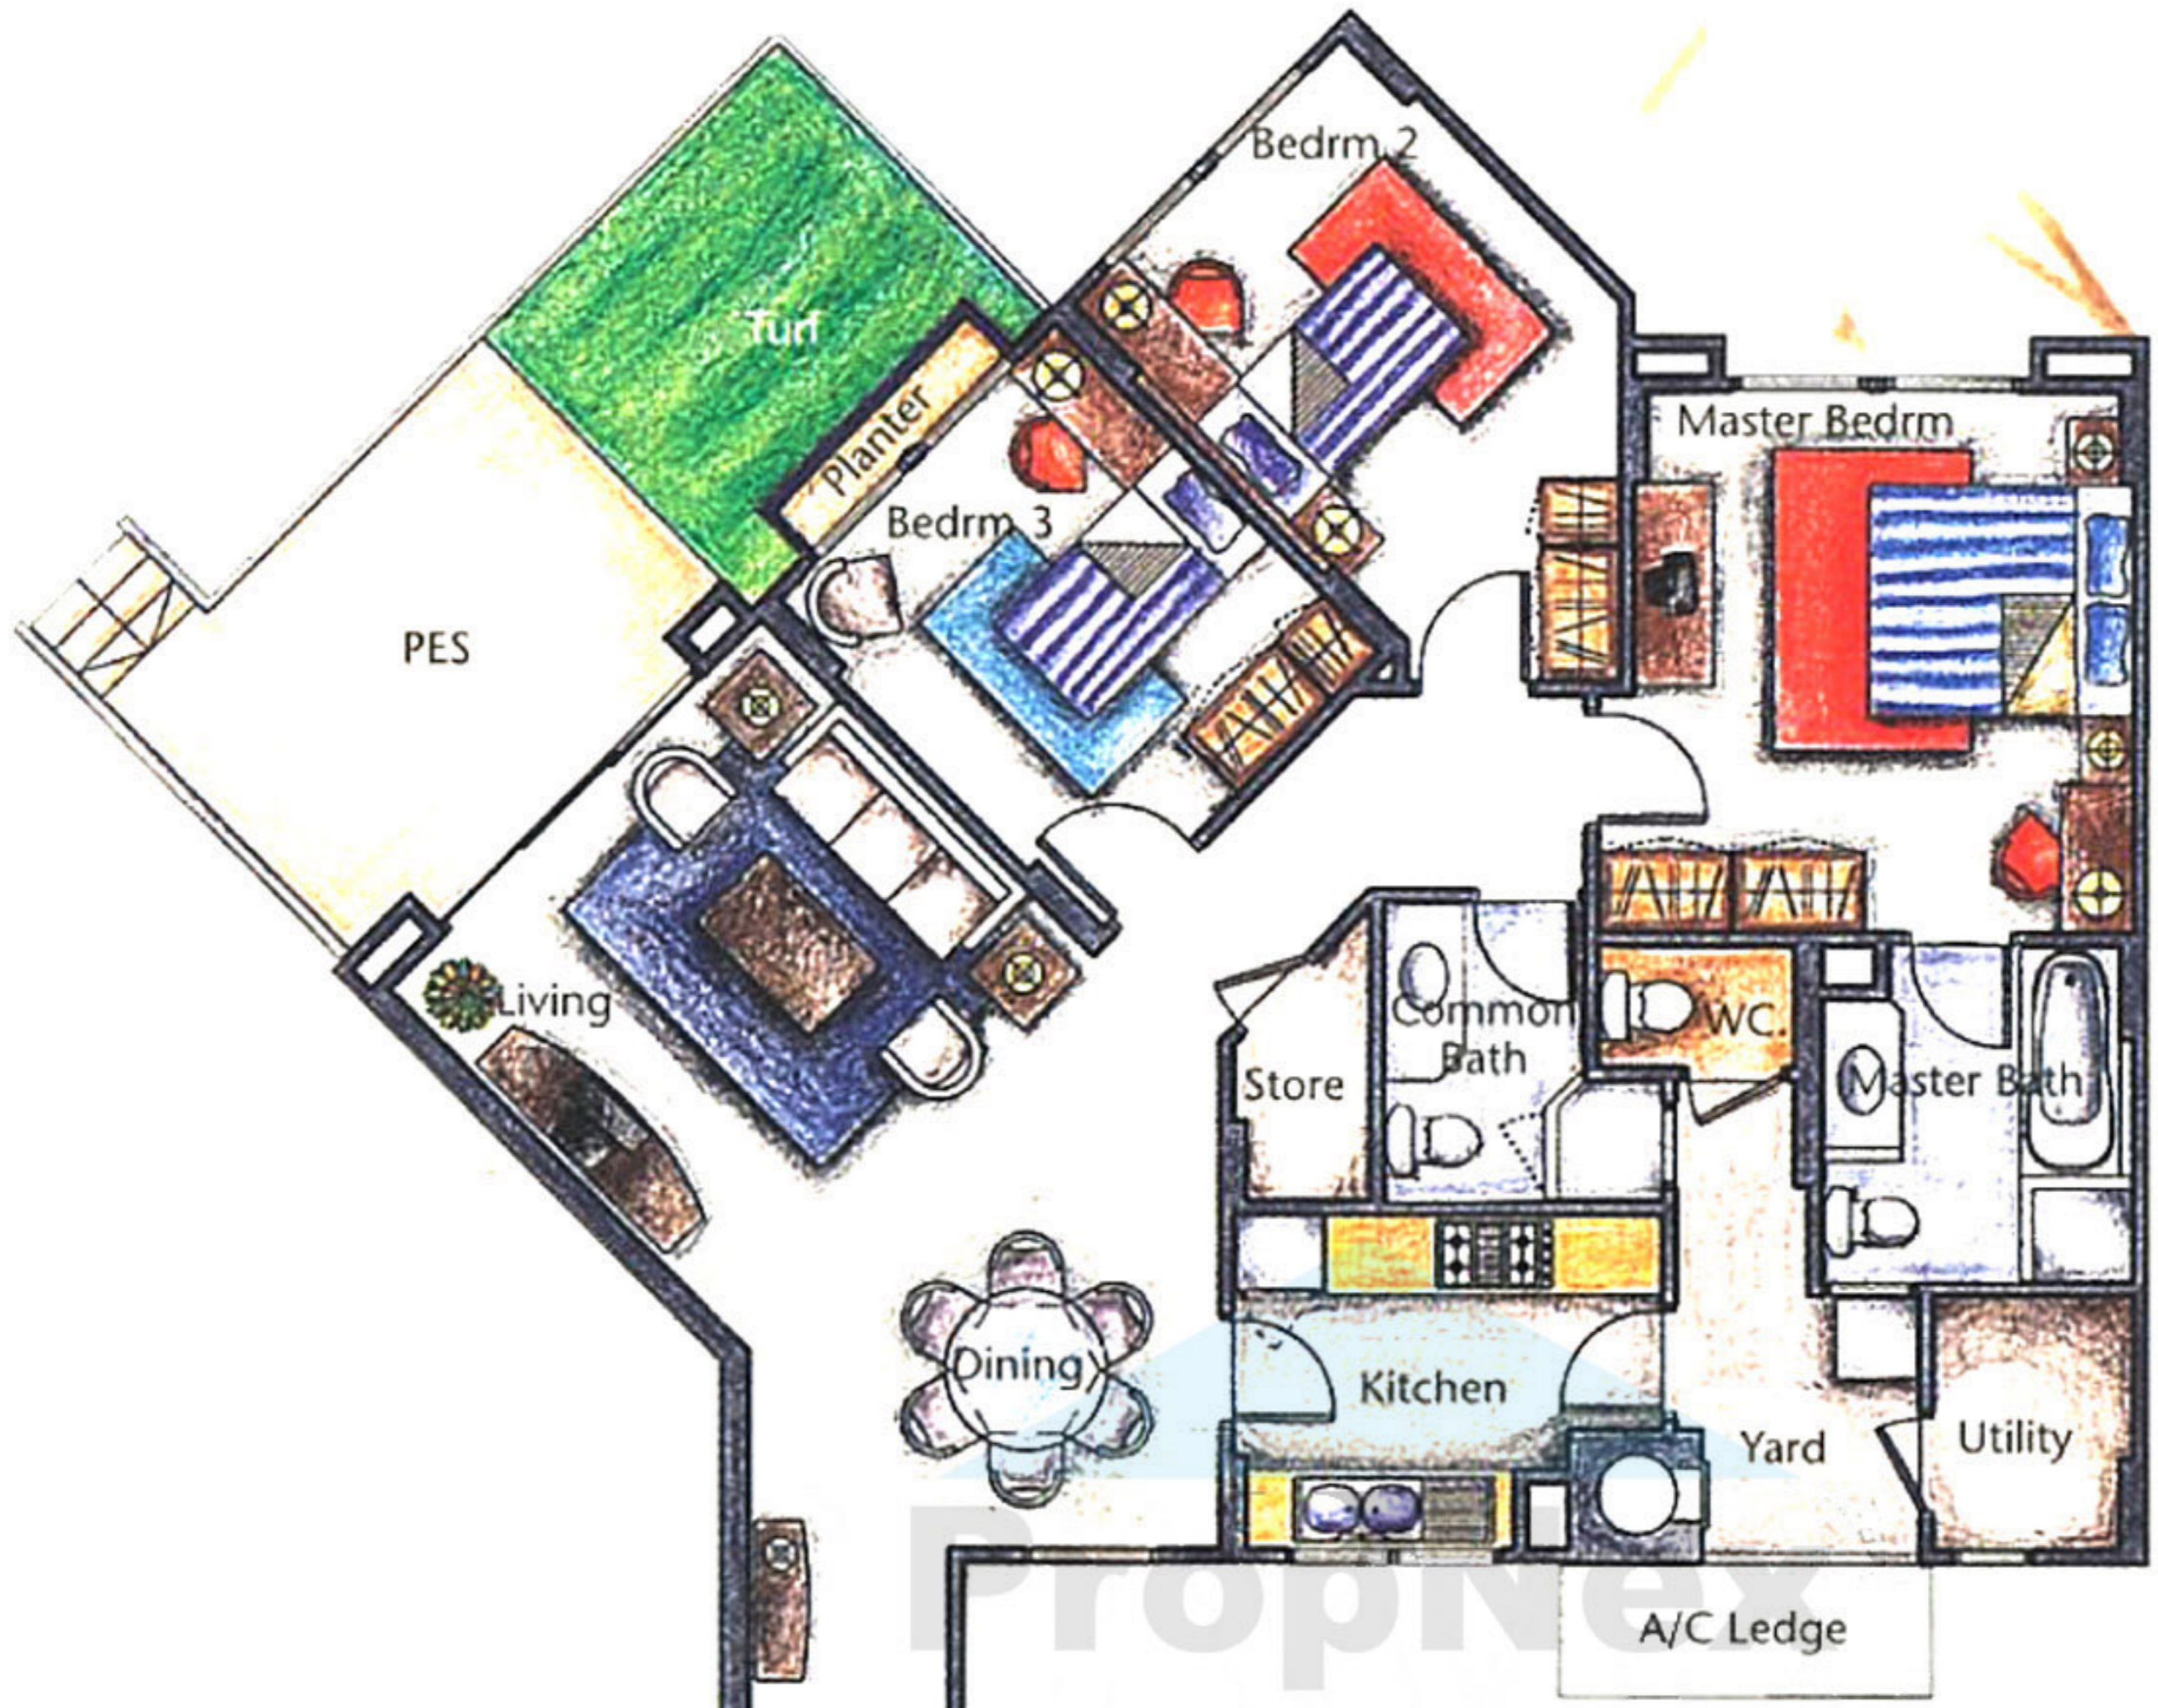

TYPE D1
Area 133 sq metre

PropNex
Service You Trust[®]

PropNex

TYPE C Area 116 sq metre
 (incl. A/C ledge & planter)

Service Trust

TYPE E Area 113 sq metre
 (incl. A/C ledge & planter)

Service You Trust

TYPE A Area 98 sq metre
(incl. A/C ledge, planter & terrace)

TYPE D
 Area 115 sq metre
 (incl. A/C ledge & planter)

Service You Trust[®]

PropNet
Service You Trust

TYPE E1

Area 133 sq metre

(incl. A/C ledge, PES & planter)

Lift Lobby

TYPE B
 Area 109 sq metre
 (incl. A/C ledge, PES & planter)

TYPE F1

Area 152 sq metre
(incl. A/C ledge, PES & planter)

TYPE H
Area 137 sq metre
(incl. A/C ledge)

TYPE H1
Area 138 sq metre
(incl. A/C ledge & planter)

TYPE I

Area 181 sq metre

(incl. void, A/C ledge & terrace)

Service You Trust
TYPE J Area 218 sq metre
 (incl. void, A/C ledge & terrace)

lower level

upper level

TYPE F

Area 116 sq metre
(incl. A/C ledge & planter)

TYPE K Area 231 sq metre
 (incl. void, A/C ledge & terrace)