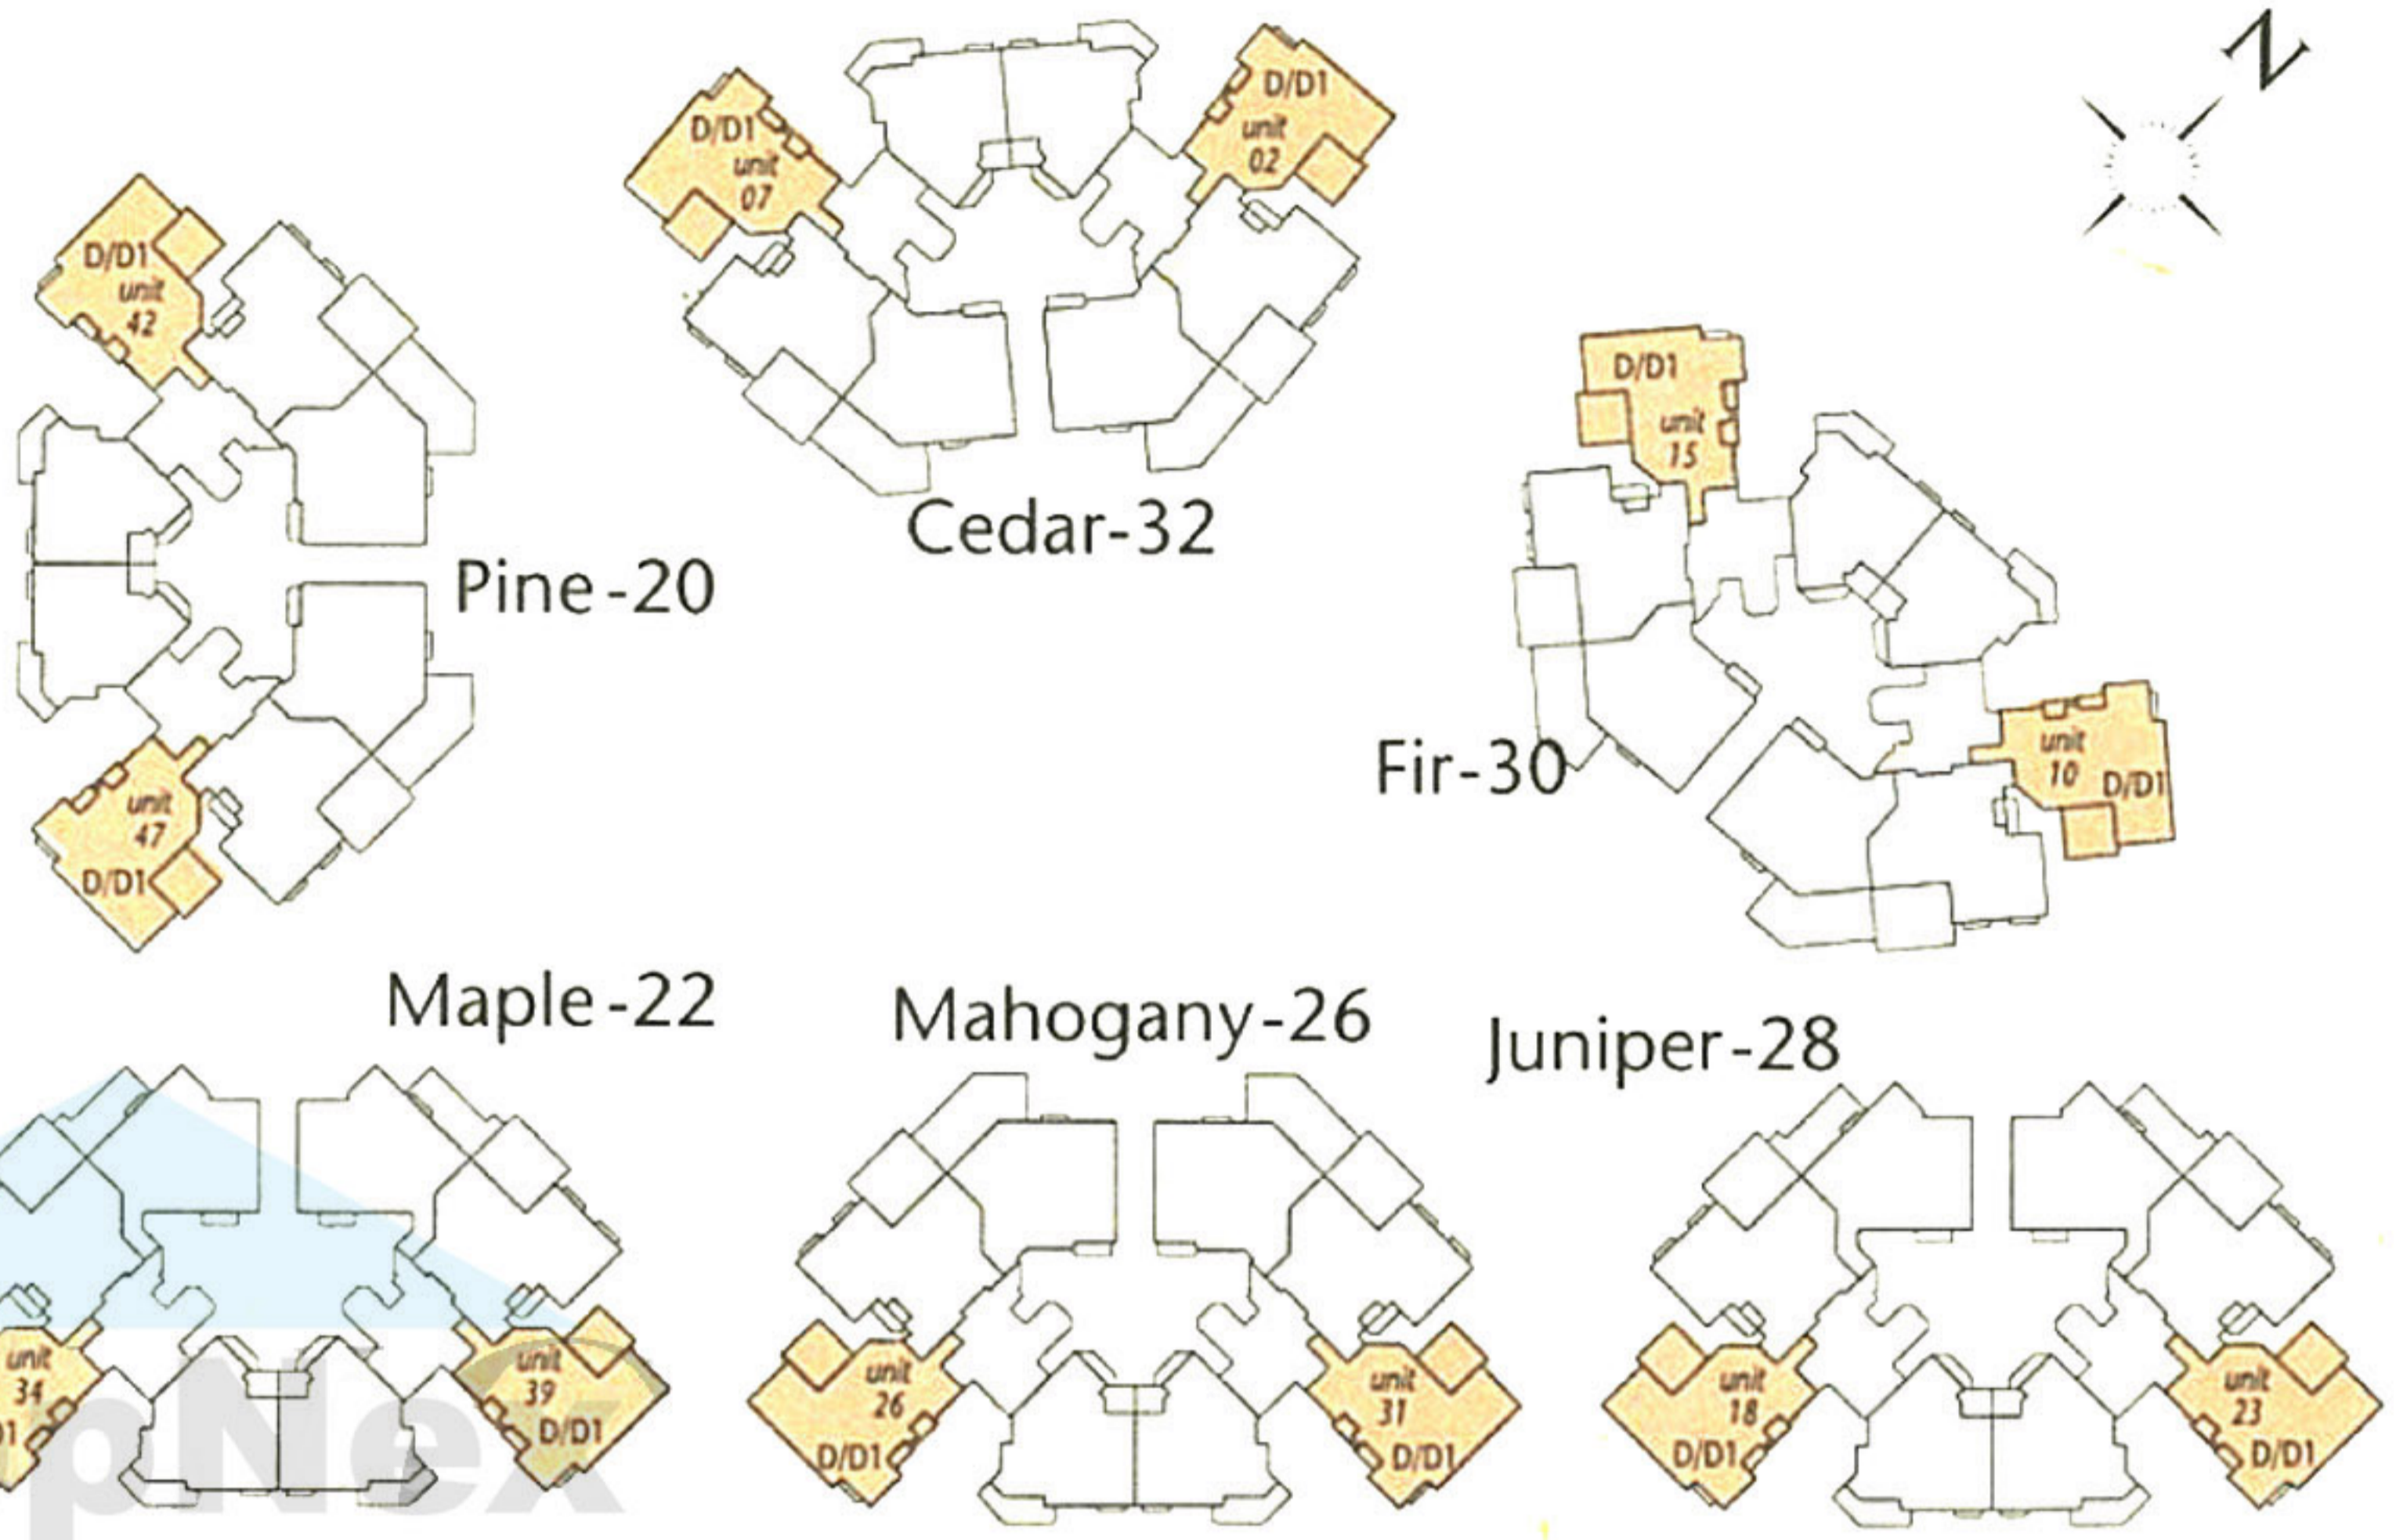

TYPE D1
Area 133 sq metre

PropNex
Service You Trust[®]

PropNex

TYPE C Area 116 sq metre
 (incl. A/C ledge & planter)

Service Trust

TYPE E Area 113 sq metre
 (incl. A/C ledge & planter)

Service You Trust

TYPE A Area 98 sq metre
(incl. A/C ledge, planter & terrace)

TYPE D
 Area 115 sq metre
 (incl. A/C ledge & planter)

Service You Trust[®]

PropNet
Service You Trust

TYPE E1

Area 133 sq metre

(incl. A/C ledge, PES & planter)

Lift Lobby

TYPE B
 Area 109 sq metre
 (incl. A/C ledge, PES & planter)

TYPE F1

Area 152 sq metre
(incl. A/C ledge, PES & planter)

TYPE H
Area 137 sq metre
(incl. A/C ledge)

TYPE H1
Area 138 sq metre
(incl. A/C ledge & planter)

TYPE I

Area 181 sq metre

(incl. void, A/C ledge & terrace)

Service You Trust
TYPE J Area 218 sq metre
 (incl. void, A/C ledge & terrace)

lower level

upper level

TYPE F

Area 116 sq metre
(incl. A/C ledge & planter)

TYPE K Area 231 sq metre
 (incl. void, A/C ledge & terrace)