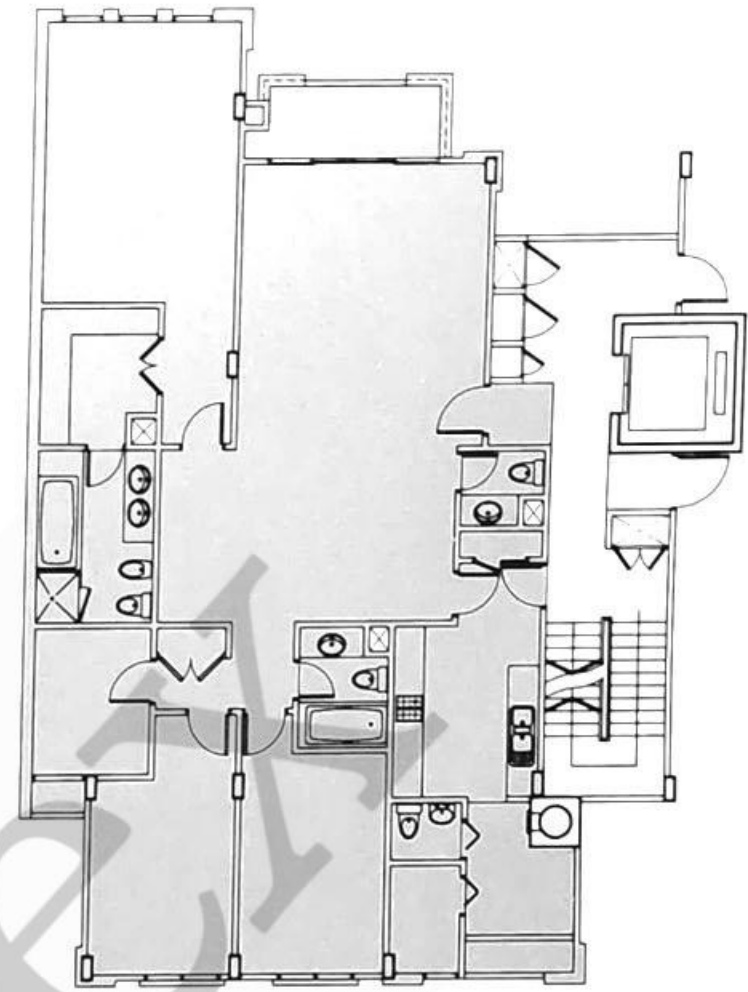

Total floor area on the first storey with private enclosed space is 2,163 sq ft

TYPE P3 - LOWER

TYPE P3 - LOWER

Guide to major areas	Approx. sq ft
Living/Dining	676
Kitchen	335
Balcony	56
Others	421
TOTAL LOWER FLOOR AREA	1488

TYPE P1

TYPE P1

Guide to major areas	Approx. sq ft
Living/Dining	1048
Master Bedroom	318
Bedroom 2	141
Bedroom 3	180
Bedroom 4	129
Kitchen	260
Balcony	256
Others	596
TOTAL FLOOR AREA	2928

TYPE D

TYPE D

Guide to major areas	Approx. sq ft
Living/Dining	623
Master Bedroom	263
Bedroom 2	153
Bedroom 3	151
Study Room	81
Kitchen	158
Balcony	64
Others	337
TOTAL FLOOR AREA	1830

Total floor area on the first storey with private enclosed space is 1,937 sq.ft.

TYPE D3

TYPE D3

Guide to major areas Approx. sq ft

Living/Dining	575
Master Bedroom	281
Bedroom 2	155
Bedroom 3	153
Study Room	81
Kitchen	136
Balcony	63
Others	407
TOTAL FLOOR AREA	1851 *