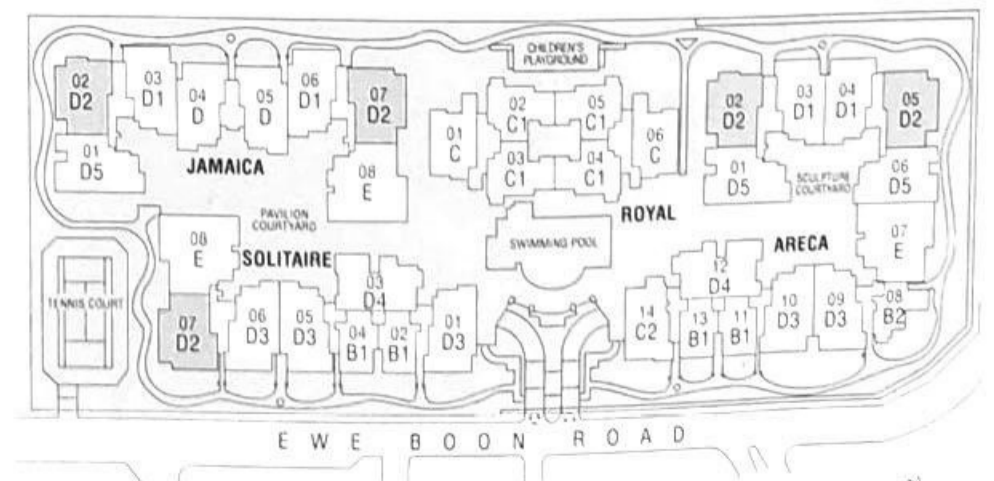

TYPE D2

Guide to major areas   Approx. sq ft

Living/Dining	672
Master Bedroom	188
Bedroom 2	120
Bedroom 3	131
Study Room	101
Kitchen	160
Balcony	74
Others	438
TOTAL FLOOR AREA	1884 *

*Except the following units:

Block 1	
#01-02/07 with PES	1970
Block 3	
#01-02/05 with PES	1959
Block 4	
#01-07 with PES	2116