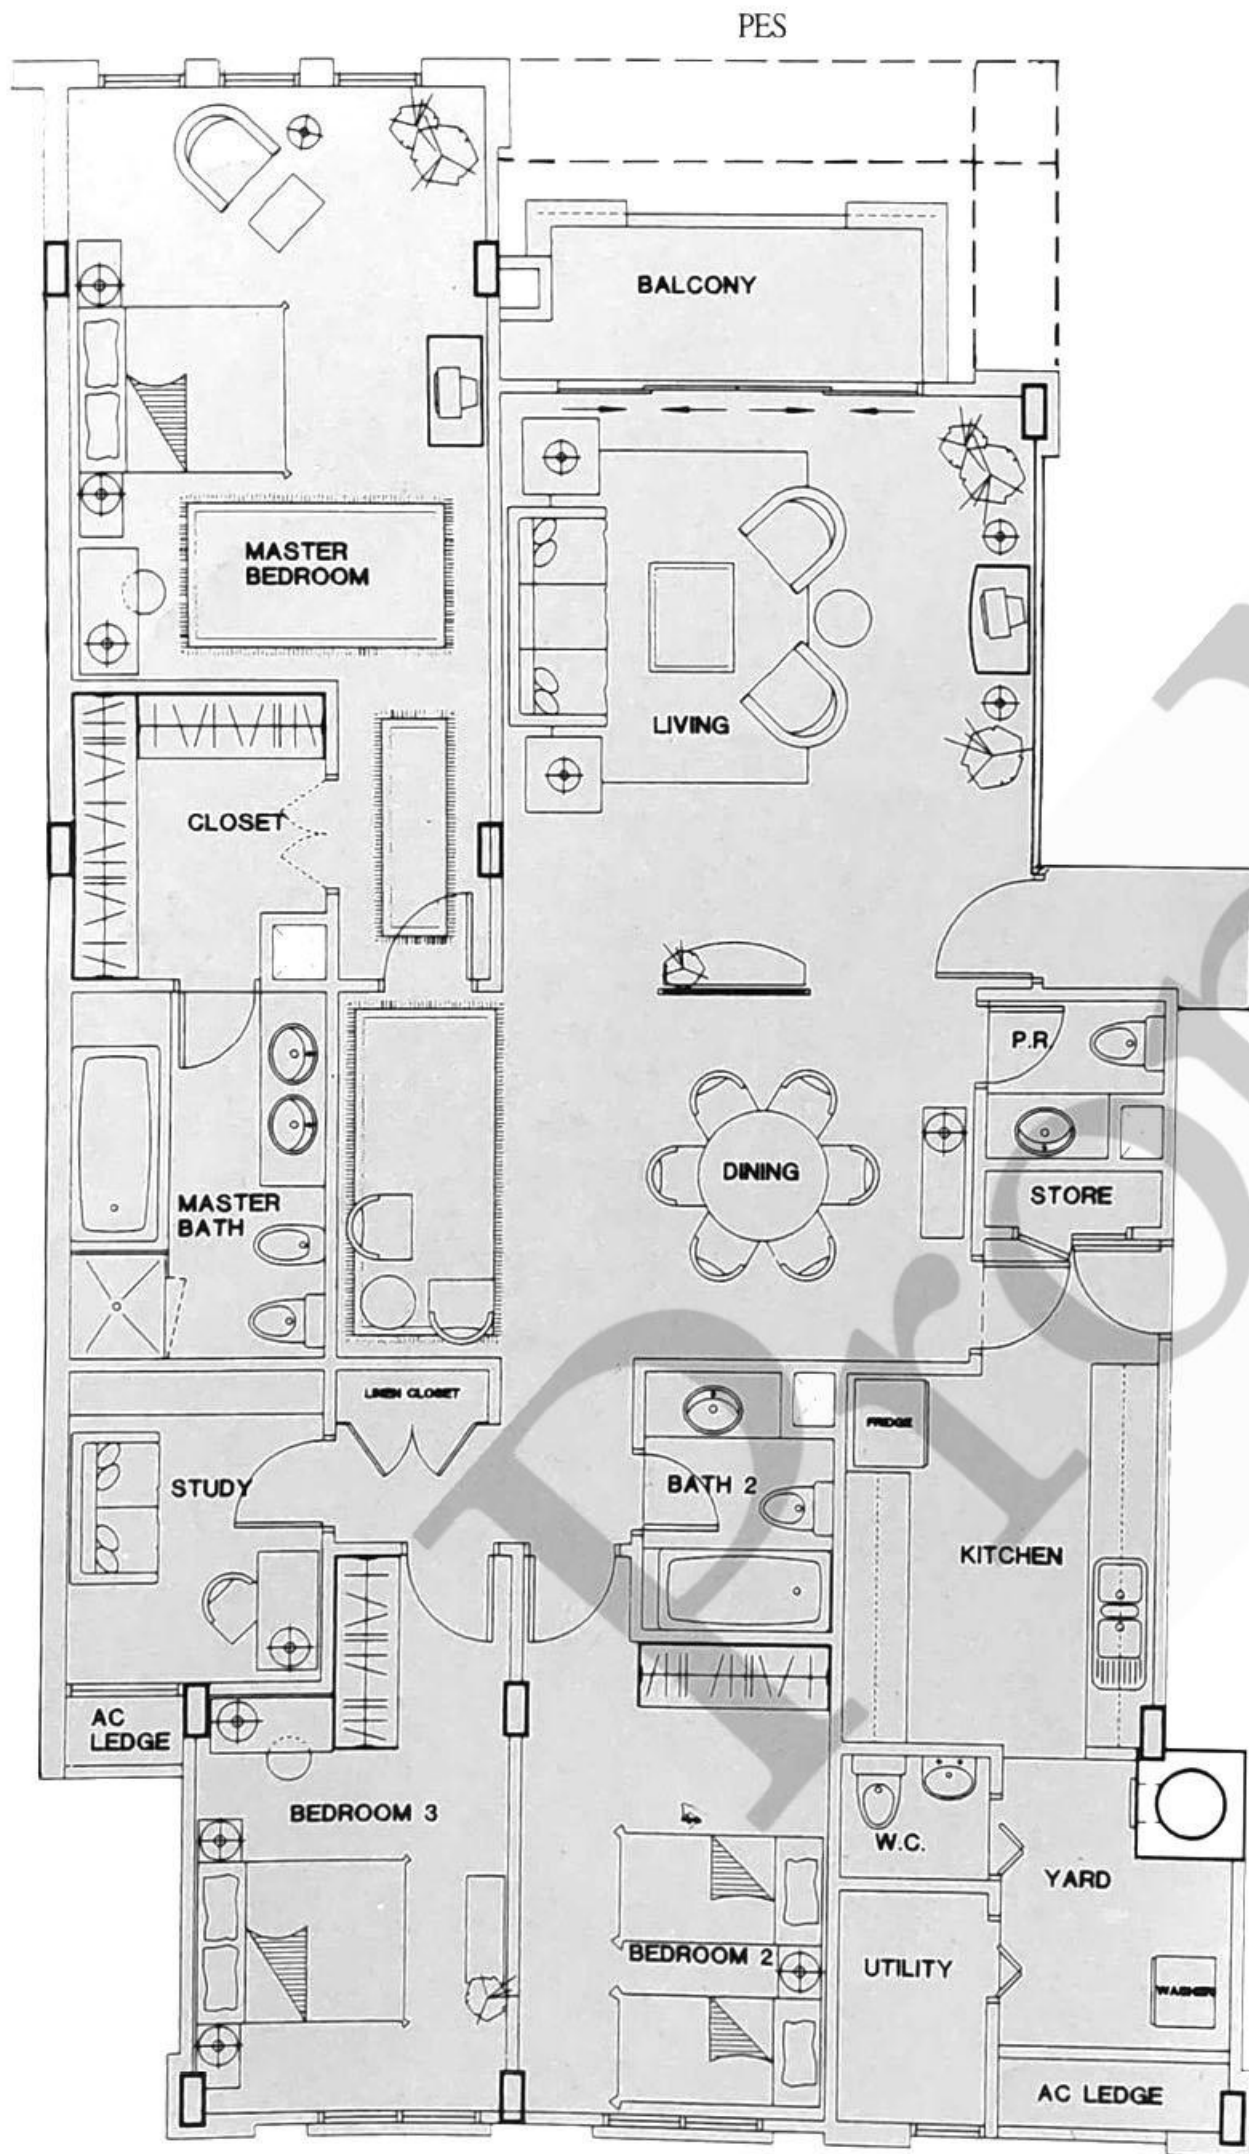

TYPE D4

TYPE D4

Guide to major areas	Approx. sq ft
Living/Dining	681
Master Bedroom	254
Bedroom 2	128
Bedroom 3	117
Study/Guest Room	148
Kitchen	146
Balcony	61
Others	510
TOTAL FLOOR AREA	2045 *

* Except for the following units:

*Except the following units:

Block 1	
#01-08 with PES	2777
Block 3	
#01-07 with PES	2798
Block 4	
#01-08 with PES	2810

TYPE B2

TYPE B2

Guide to major areas	Approx. sq ft
Living/Dining	400
Master Bedroom	210
Bedroom 2	131
Kitchen	99
Balcony	23
Others	203
TOTAL FLOOR AREA	1066

TYPE P1

TYPE P1

Guide to major areas	Approx. sq ft
Living/Dining	1048
Master Bedroom	318
Bedroom 2	141
Bedroom 3	180
Bedroom 4	129
Kitchen	260
Balcony	256
Others	596
TOTAL FLOOR AREA	2928

TYPE D

TYPE D

Guide to major areas	Approx. sq ft
Living/Dining	623
Master Bedroom	263
Bedroom 2	153
Bedroom 3	151
Study Room	81
Kitchen	158
Balcony	64
Others	337
TOTAL FLOOR AREA	1830

Total floor area on the first storey with private enclosed space is 1,937 sq.ft.

TYPE D3

TYPE D3

Guide to major areas Approx. sq ft

Living/Dining	575
Master Bedroom	281
Bedroom 2	155
Bedroom 3	153
Study Room	81
Kitchen	136
Balcony	63
Others	407
TOTAL FLOOR AREA	1851 *