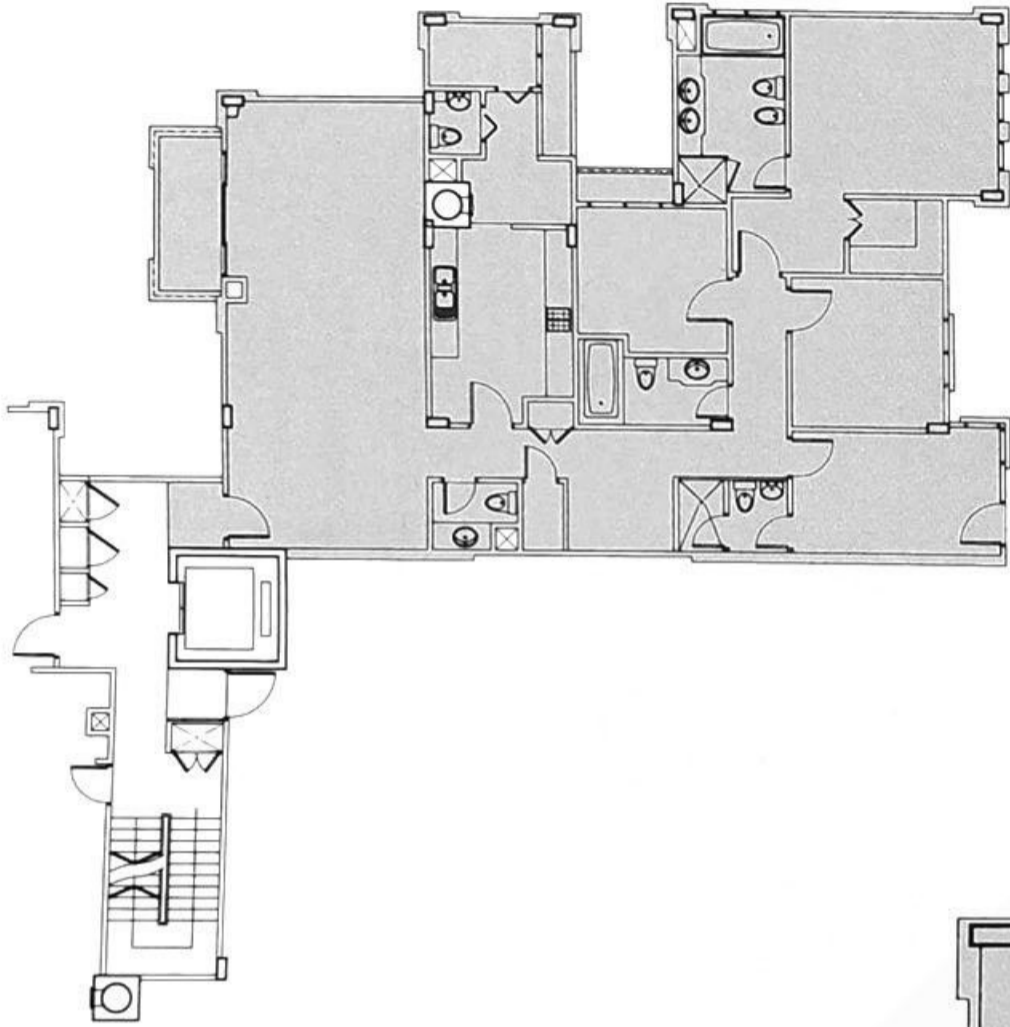

TYPE D4

TYPE D4

Guide to major areas	Approx. sq ft
Living/Dining	681
Master Bedroom	254
Bedroom 2	128
Bedroom 3	117
Study/Guest Room	148
Kitchen	146
Balcony	61
Others	510
TOTAL FLOOR AREA	2045 *

* Except for the following units:

Block 3	
#01-12 with PES	2131
Block 4	
#01-03 with PES	2131
#02-03 to #04-03	2034

TYPE E

TYPE E

Guide to major areas Approx. sq ft

Living/Dining	994
Master Bedroom	337
Bedroom 2	166
Bedroom 3	153
Bedroom 4	171
Kitchen	161
Balcony	61
Others	616
TOTAL FLOOR AREA	2659 *

*Except the following units:

Block 1	
#01-08 with PES	2777
Block 3	
#01-07 with PES	2798
Block 4	
#01-08 with PES	2810

TYPE B2

TYPE B2

Guide to major areas	Approx. sq ft
Living/Dining	400
Master Bedroom	210
Bedroom 2	131
Kitchen	99
Balcony	23
Others	203
TOTAL FLOOR AREA	1066

Total floor area on the first storey with private enclosed space is 1,206 sq ft

TYPE D2

TYPE D2

Guide to major areas Approx. sq ft

Living/Dining	672
Master Bedroom	188
Bedroom 2	120
Bedroom 3	131
Study Room	101
Kitchen	160
Balcony	74
Others	438
TOTAL FLOOR AREA	1884 *