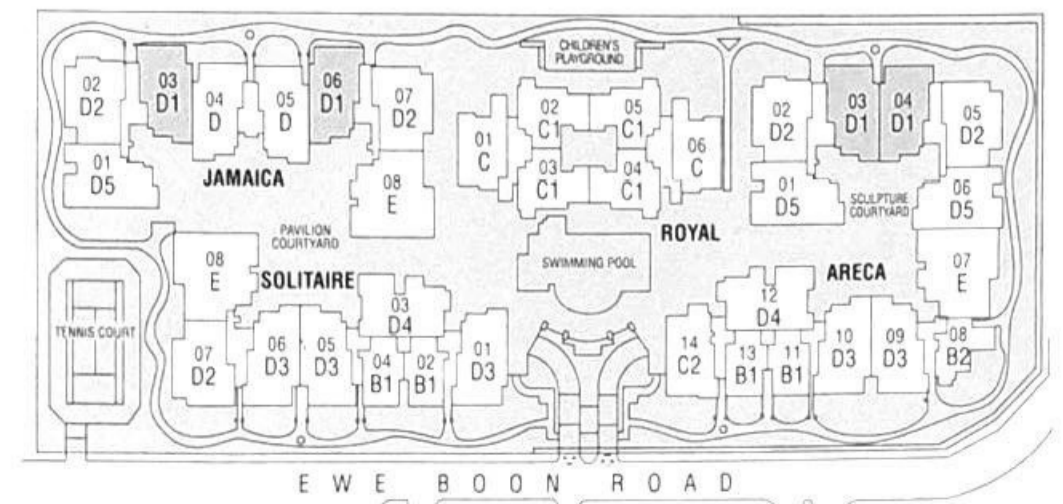

TYPE D1

Guide to major areas	Approx. sq ft
Living/Dining	666
Master Bedroom	261
Bedroom 2	153
Bedroom 3	151
Study Room	79
Kitchen	139
Balcony	63
Others	361
TOTAL FLOOR AREA	1873 *

* Except the following units:

Block 1	
#01-03 with PES	1991
#02-03 to #04-03	1862
#01-06 with PES	1980
#02-06 to #04-06	1851
Block 3	
#01-03/04 with PES	2002