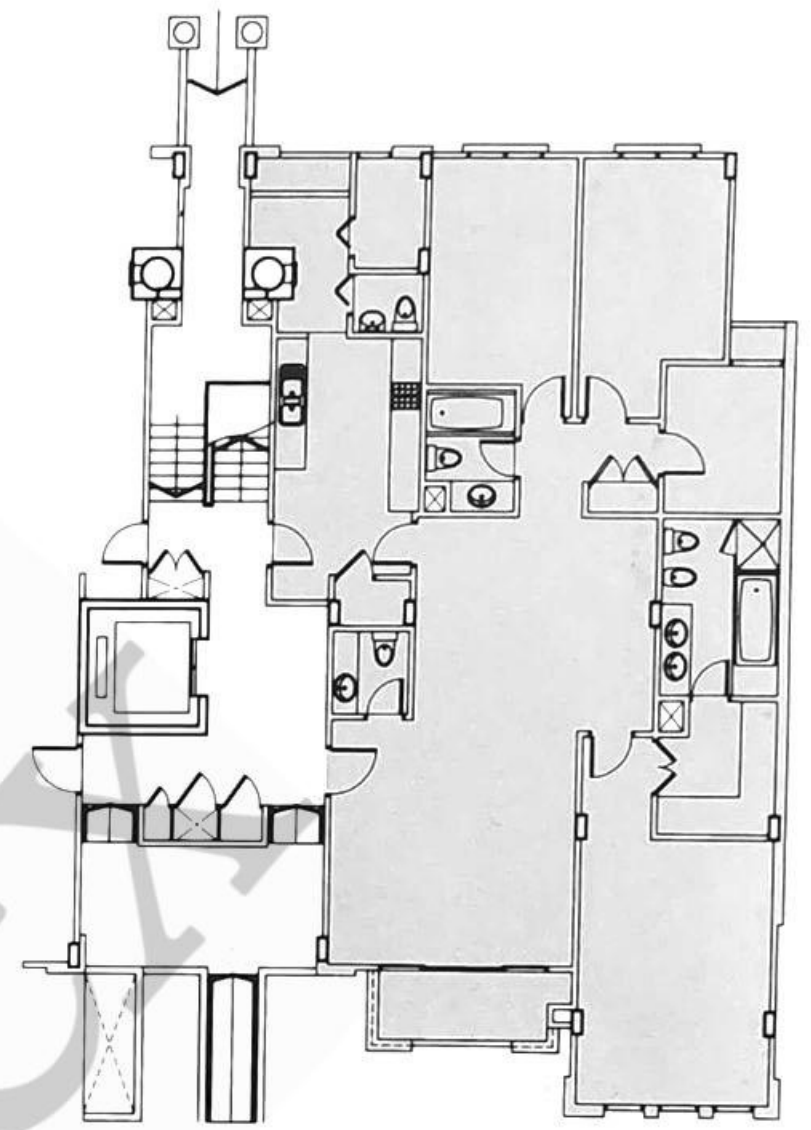

TYPE P1

TYPE P1

Guide to major areas	Approx. sq ft
Living/Dining	1048
Master Bedroom	318
Bedroom 2	141
Bedroom 3	180
Bedroom 4	129
Kitchen	260
Balcony	256
Others	596
TOTAL FLOOR AREA	2928

TYPE D

TYPE D

Guide to major areas	Approx. sq ft
Living/Dining	623
Master Bedroom	263
Bedroom 2	153
Bedroom 3	151
Study Room	81
Kitchen	158
Balcony	64
Others	337
TOTAL FLOOR AREA	1830

Total floor area on the first storey with private enclosed space is 1,937 sq.ft.

TYPE D3

TYPE D3

Guide to major areas Approx. sq ft

Living/Dining	575
Master Bedroom	281
Bedroom 2	155
Bedroom 3	153
Study Room	81
Kitchen	136
Balcony	63
Others	407
TOTAL FLOOR AREA	1851 *