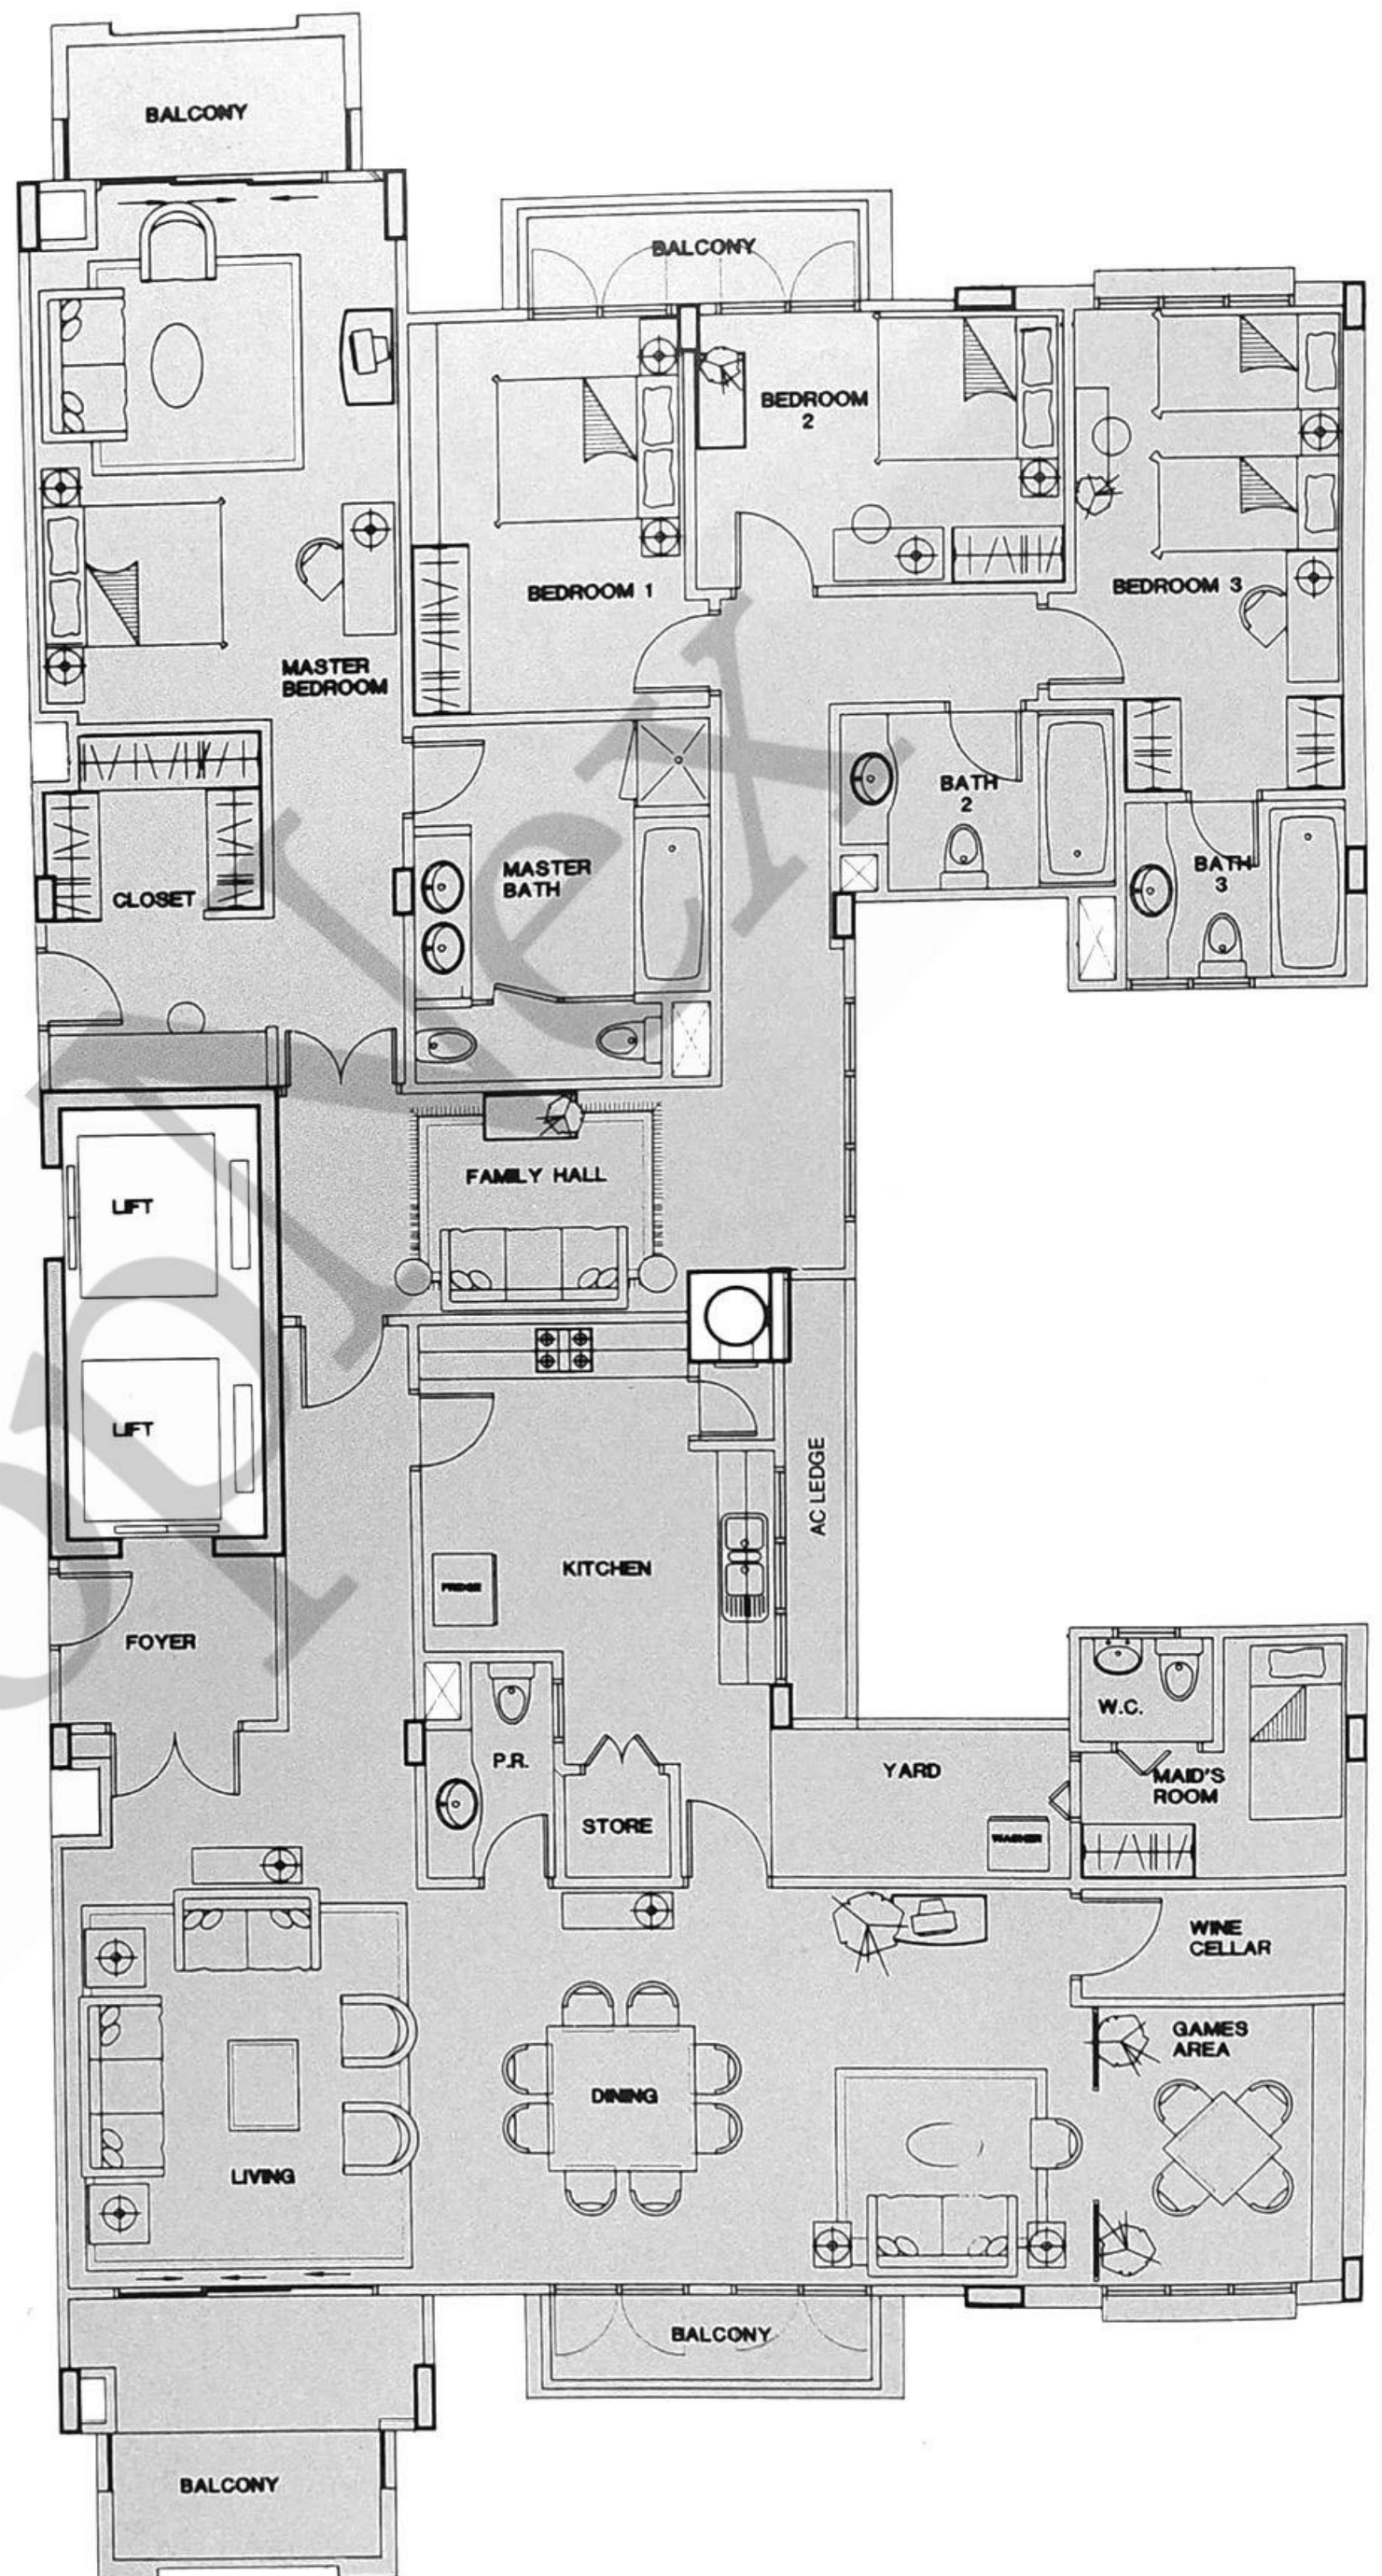

TYPE D4

TYPE D4

Guide to major areas	Approx. sq ft
Living/Dining	681
Master Bedroom	254
Bedroom 2	128
Bedroom 3	117
Study/Guest Room	148
Kitchen	146
Balcony	61
Others	510
TOTAL FLOOR AREA	2045 *

* Except for the following units:

*Except the following units:

Block 1	
#01-08 with PES	2777
Block 3	
#01-07 with PES	2798
Block 4	
#01-08 with PES	2810

TYPE B2

TYPE B2

Guide to major areas	Approx. sq ft
Living/Dining	400
Master Bedroom	210
Bedroom 2	131
Kitchen	99
Balcony	23
Others	203
TOTAL FLOOR AREA	1066

Total floor area on the first storey with private enclosed space is 2,163 sq ft

TYPE P3 - LOWER

TYPE P3 - LOWER

Guide to major areas	Approx. sq ft
Living/Dining	676
Kitchen	335
Balcony	56
Others	421
TOTAL LOWER FLOOR AREA	1488

TYPE P1

TYPE P1

Guide to major areas	Approx. sq ft
Living/Dining	1048
Master Bedroom	318
Bedroom 2	141
Bedroom 3	180
Bedroom 4	129
Kitchen	260
Balcony	256
Others	596
TOTAL FLOOR AREA	2928

TYPE D

TYPE D

Guide to major areas	Approx. sq ft
Living/Dining	623
Master Bedroom	263
Bedroom 2	153
Bedroom 3	151
Study Room	81
Kitchen	158
Balcony	64
Others	337
TOTAL FLOOR AREA	1830