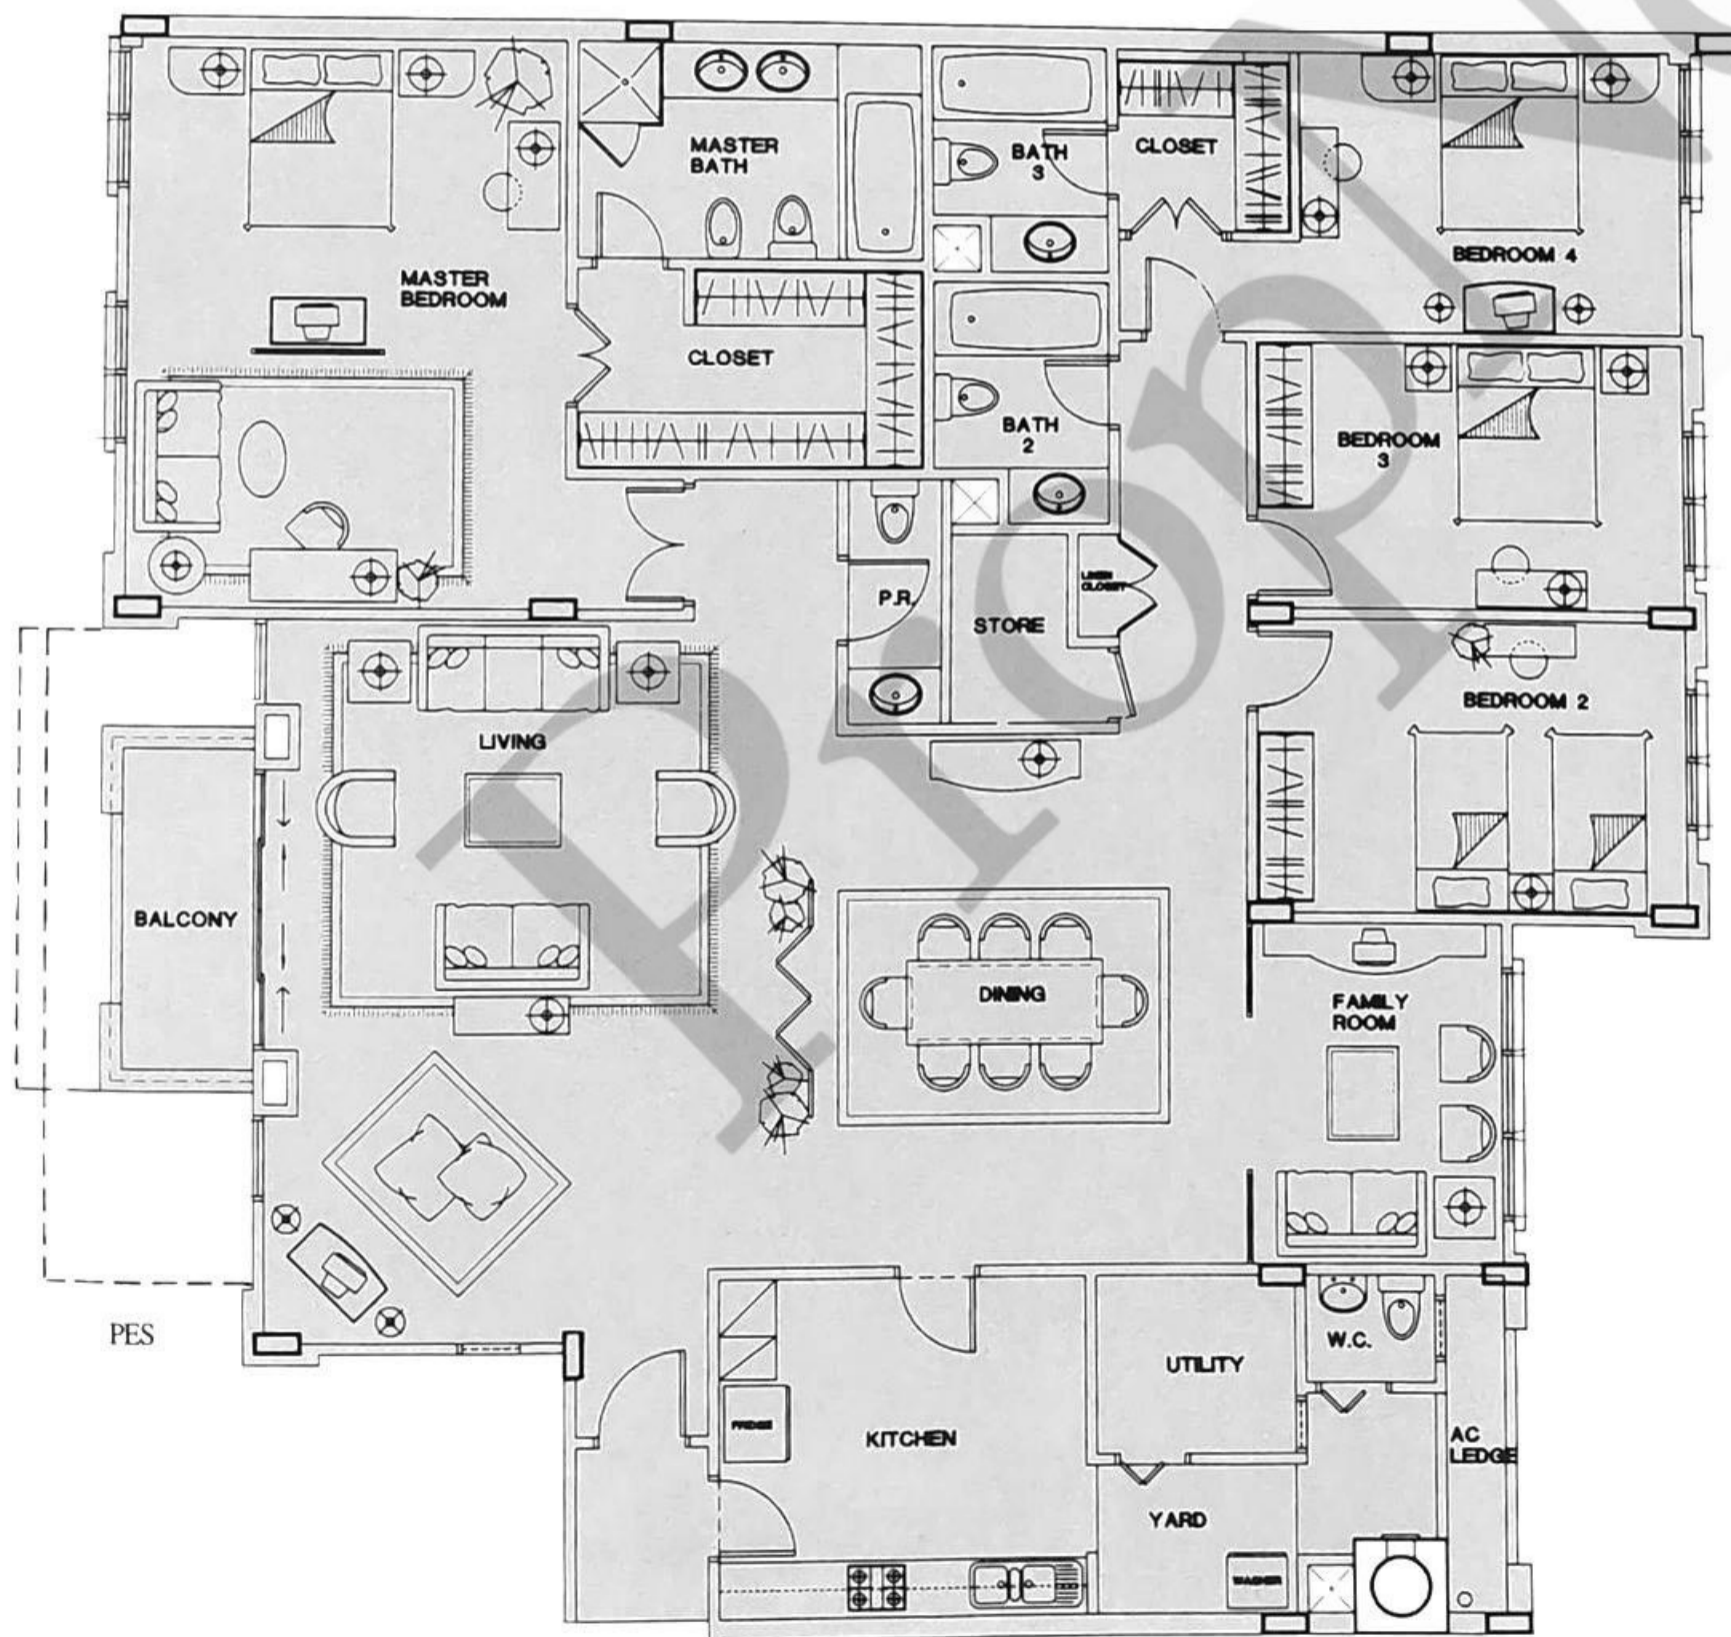

TYPE D4

TYPE D4

Guide to major areas	Approx. sq ft
Living/Dining	681
Master Bedroom	254
Bedroom 2	128
Bedroom 3	117
Study/Guest Room	148
Kitchen	146
Balcony	61
Others	510
TOTAL FLOOR AREA	2045 *

* Except for the following units:

Block 3	
#01-12 with PES	2131
Block 4	
#01-03 with PES	2131
#02-03 to #04-03	2034

TYPE E

TYPE E

Guide to major areas Approx. sq ft

Living/Dining	994
Master Bedroom	337
Bedroom 2	166
Bedroom 3	153
Bedroom 4	171
Kitchen	161
Balcony	61
Others	616
TOTAL FLOOR AREA	2659 *

*Except the following units:

Block 1	
#01-08 with PES	2777
Block 3	
#01-07 with PES	2798
Block 4	
#01-08 with PES	2810

TYPE B2

TYPE B2

Guide to major areas	Approx. sq ft
Living/Dining	400
Master Bedroom	210
Bedroom 2	131
Kitchen	99
Balcony	23
Others	203
TOTAL FLOOR AREA	1066

Total floor area on the first storey with private enclosed space is 1,206 sq ft

TYPE D2

TYPE D2

Guide to major areas Approx. sq ft

Living/Dining	672
Master Bedroom	188
Bedroom 2	120
Bedroom 3	131
Study Room	101
Kitchen	160
Balcony	74
Others	438
TOTAL FLOOR AREA	1884 *