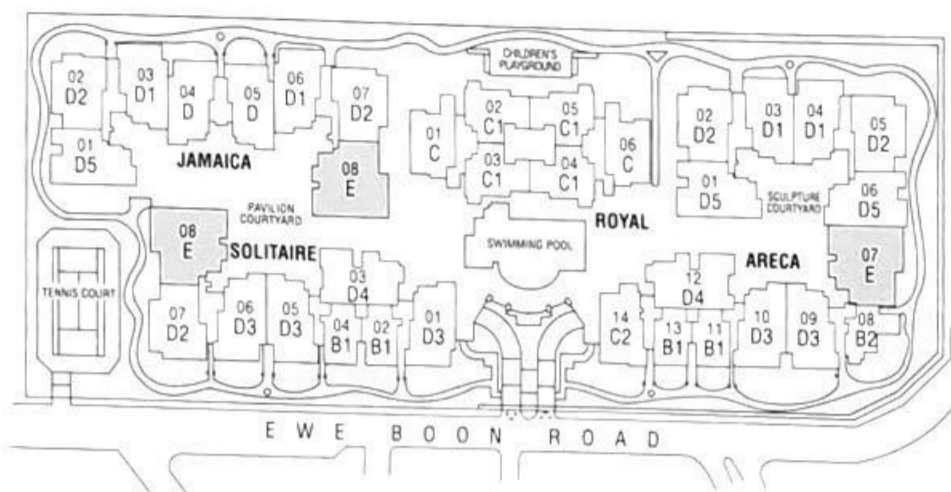

TYPE D4

TYPE D4

Guide to major areas	Approx. sq ft
Living/Dining	681
Master Bedroom	254
Bedroom 2	128
Bedroom 3	117
Study/Guest Room	148
Kitchen	146
Balcony	61
Others	510
TOTAL FLOOR AREA	2045 *

* Except for the following units:

Block 3	
#01-12 with PES	2131
Block 4	
#01-03 with PES	2131
#02-03 to #04-03	2034

TYPE E

TYPE E

Guide to major areas Approx. sq ft

Living/Dining	994
Master Bedroom	337
Bedroom 2	166
Bedroom 3	153
Bedroom 4	171
Kitchen	161
Balcony	61
Others	616
TOTAL FLOOR AREA	2659 *