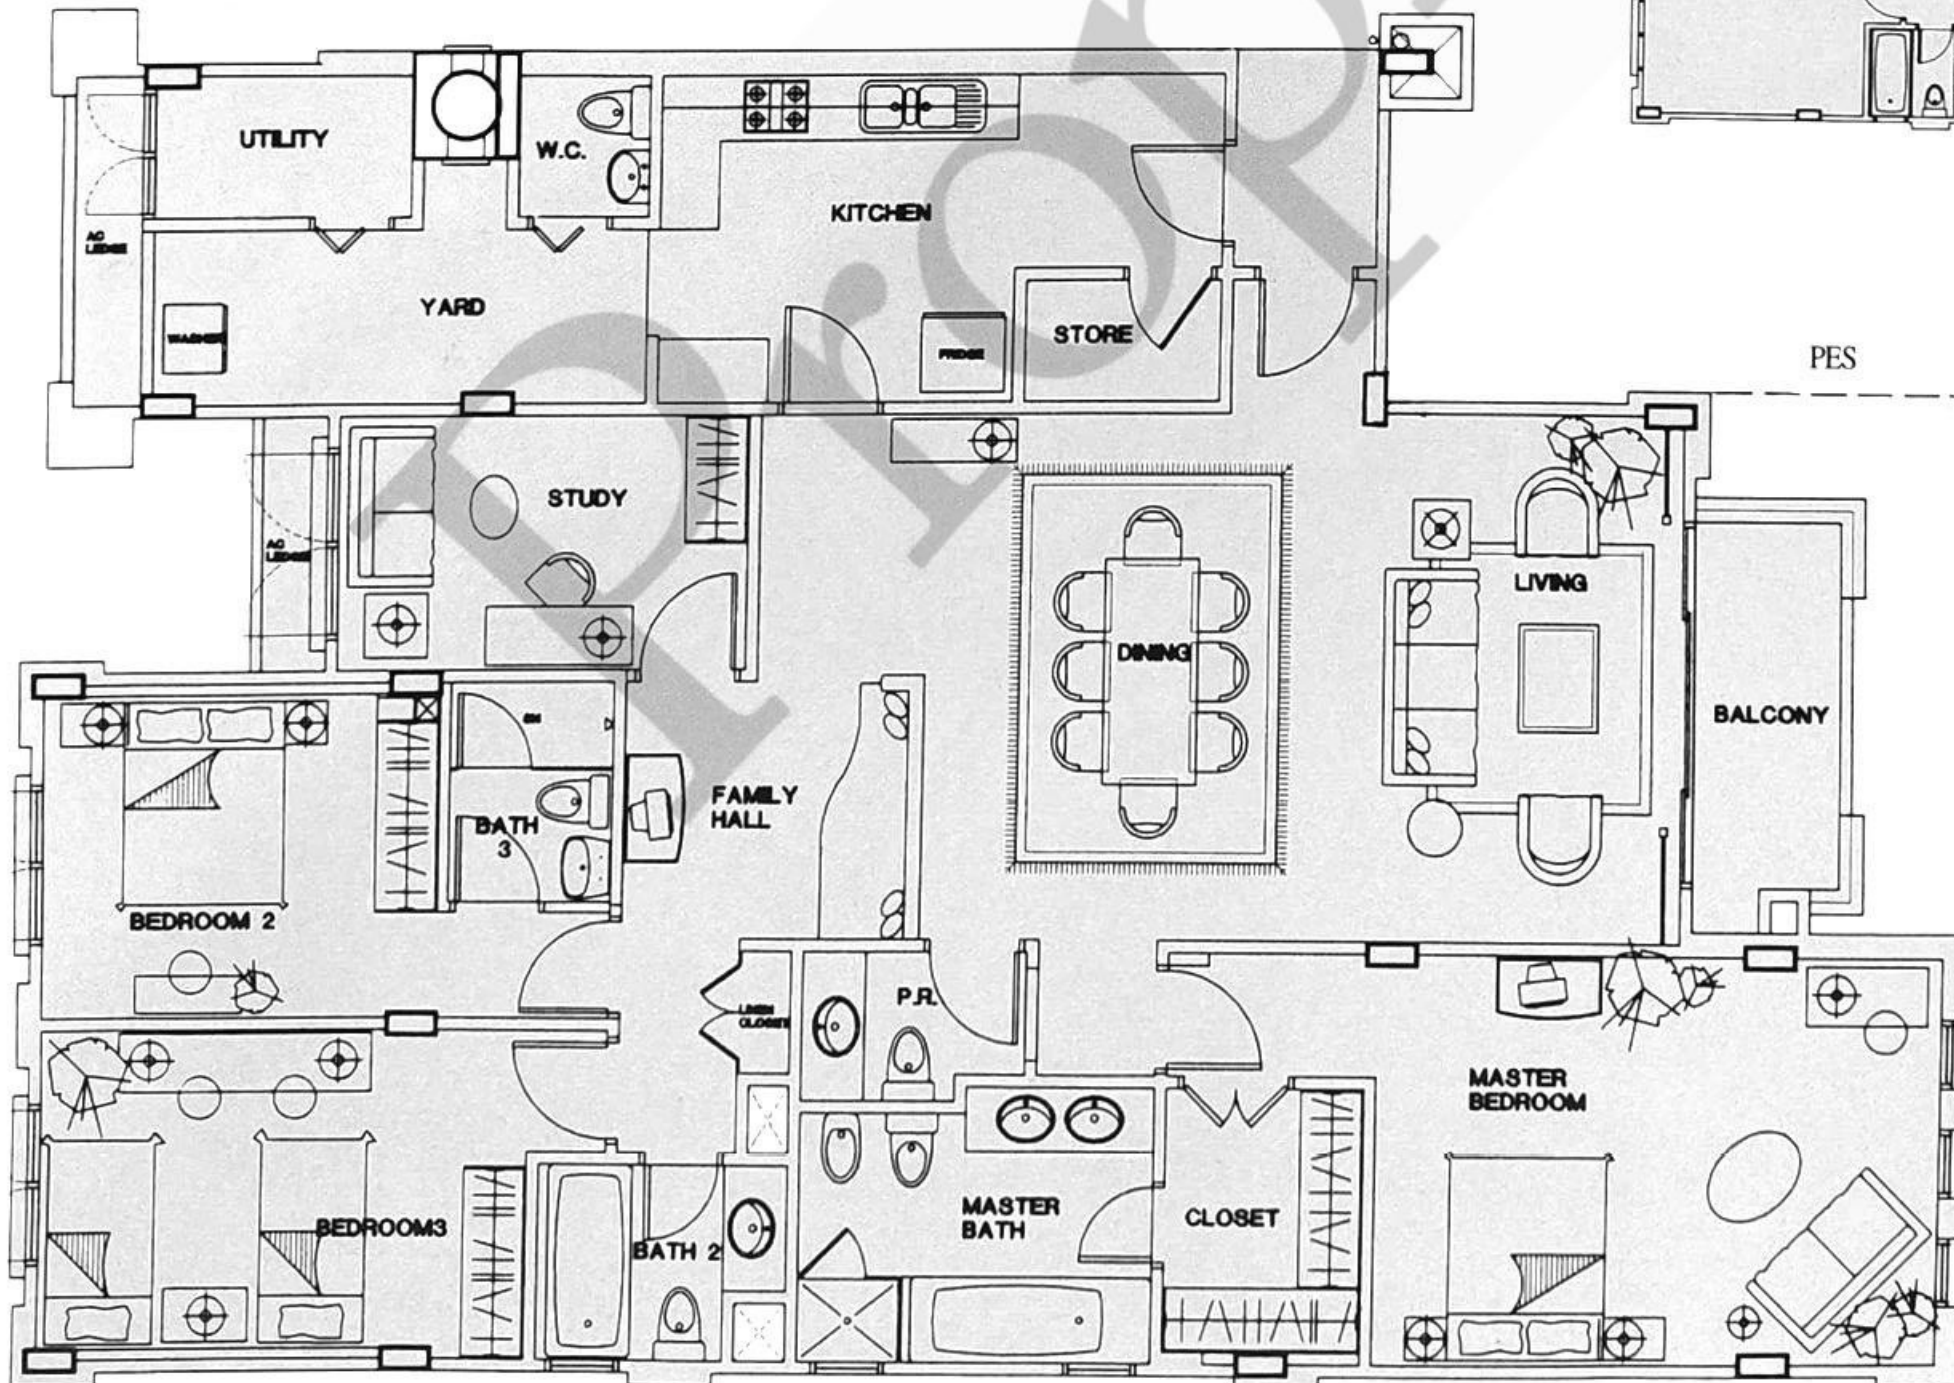

*Except the following units:

Block 1	
#01-08 with PES	2777
Block 3	
#01-07 with PES	2798
Block 4	
#01-08 with PES	2810

TYPE B2

TYPE B2

Guide to major areas	Approx. sq ft
Living/Dining	400
Master Bedroom	210
Bedroom 2	131
Kitchen	99
Balcony	23
Others	203
TOTAL FLOOR AREA	1066

Total floor area on the first storey with private enclosed space is 1,206 sq ft

TYPE D2

TYPE D2

Guide to major areas Approx. sq ft

Living/Dining	672
Master Bedroom	188
Bedroom 2	120
Bedroom 3	131
Study Room	101
Kitchen	160
Balcony	74
Others	438
TOTAL FLOOR AREA	1884 *

*Except the following units:

Block 1	
#01-02/07 with PES	1970
Block 3	
#01-02/05 with PES	1959
Block 4	
#01-07 with PES	2116

TYPE D5

TYPE D5

Guide to major areas	Approx. sq ft
Living/Dining	589
Master Bedroom	262
Bedroom 2	157
Bedroom 3	173
Study/Guest Room	108
Kitchen	166
Balcony	64
Others	548
TOTAL FLOOR AREA	2067

Total floor area on the first storey with private enclosed space is 2,163 sq ft

TYPE P3 - LOWER

TYPE P3 - LOWER

Guide to major areas	Approx. sq ft
Living/Dining	676
Kitchen	335
Balcony	56
Others	421
TOTAL LOWER FLOOR AREA	1488