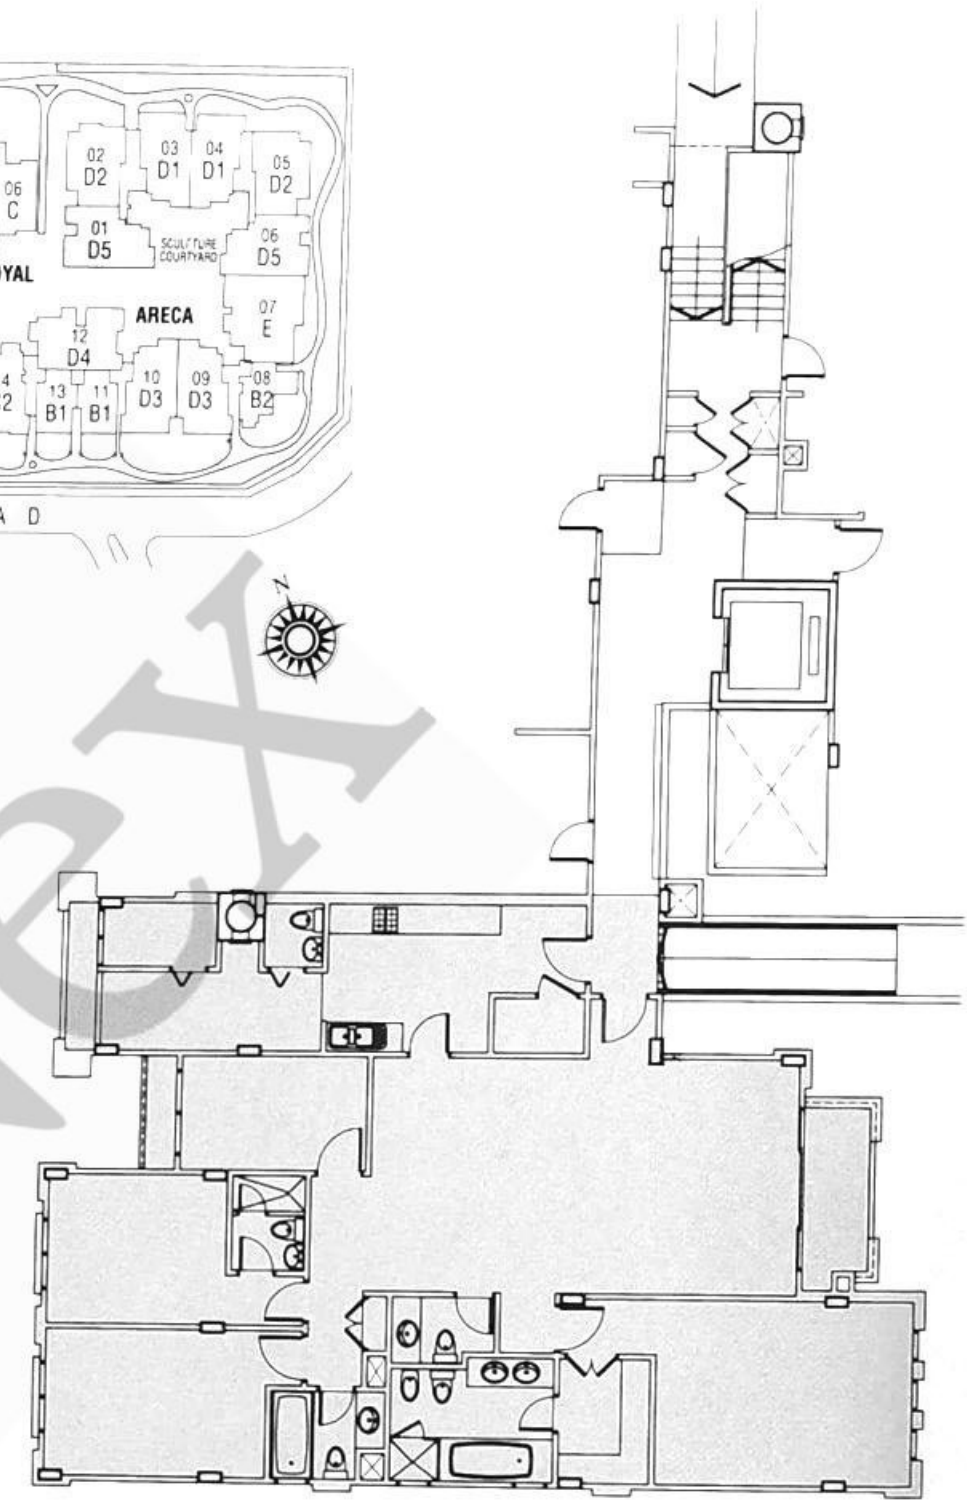

TYPE D5

TYPE D5

Guide to major areas	Approx. sq ft
Living/Dining	589
Master Bedroom	262
Bedroom 2	157
Bedroom 3	173
Study/Guest Room	108
Kitchen	166
Balcony	64
Others	548
TOTAL FLOOR AREA	2067

Total floor area on the first storey with private enclosed space is 2,163 sq ft