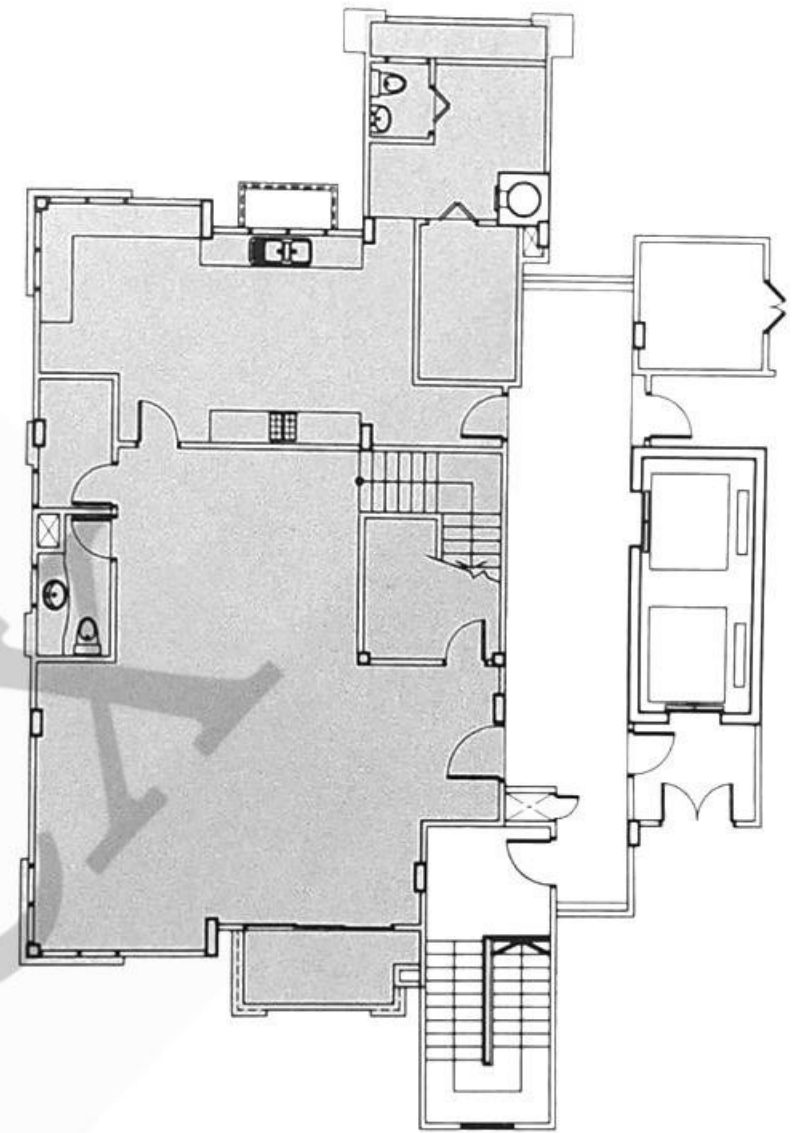

*Except the following units:

Block 1	
#01-08 with PES	2777
Block 3	
#01-07 with PES	2798
Block 4	
#01-08 with PES	2810

TYPE B2

TYPE B2

Guide to major areas	Approx. sq ft
Living/Dining	400
Master Bedroom	210
Bedroom 2	131
Kitchen	99
Balcony	23
Others	203
TOTAL FLOOR AREA	1066

Total floor area on the first storey with private enclosed space is 1,206 sq ft

TYPE D2

TYPE D2

Guide to major areas Approx. sq ft

Living/Dining	672
Master Bedroom	188
Bedroom 2	120
Bedroom 3	131
Study Room	101
Kitchen	160
Balcony	74
Others	438
TOTAL FLOOR AREA	1884 *

*Except the following units:

Block 1	
#01-02/07 with PES	1970
Block 3	
#01-02/05 with PES	1959
Block 4	
#01-07 with PES	2116

TYPE D5

TYPE D5

Guide to major areas	Approx. sq ft
Living/Dining	589
Master Bedroom	262
Bedroom 2	157
Bedroom 3	173
Study/Guest Room	108
Kitchen	166
Balcony	64
Others	548
TOTAL FLOOR AREA	2067

Total floor area on the first storey with private enclosed space is 2,163 sq ft

TYPE P3 - LOWER

TYPE P3 - LOWER

Guide to major areas	Approx. sq ft
Living/Dining	676
Kitchen	335
Balcony	56
Others	421
TOTAL LOWER FLOOR AREA	1488