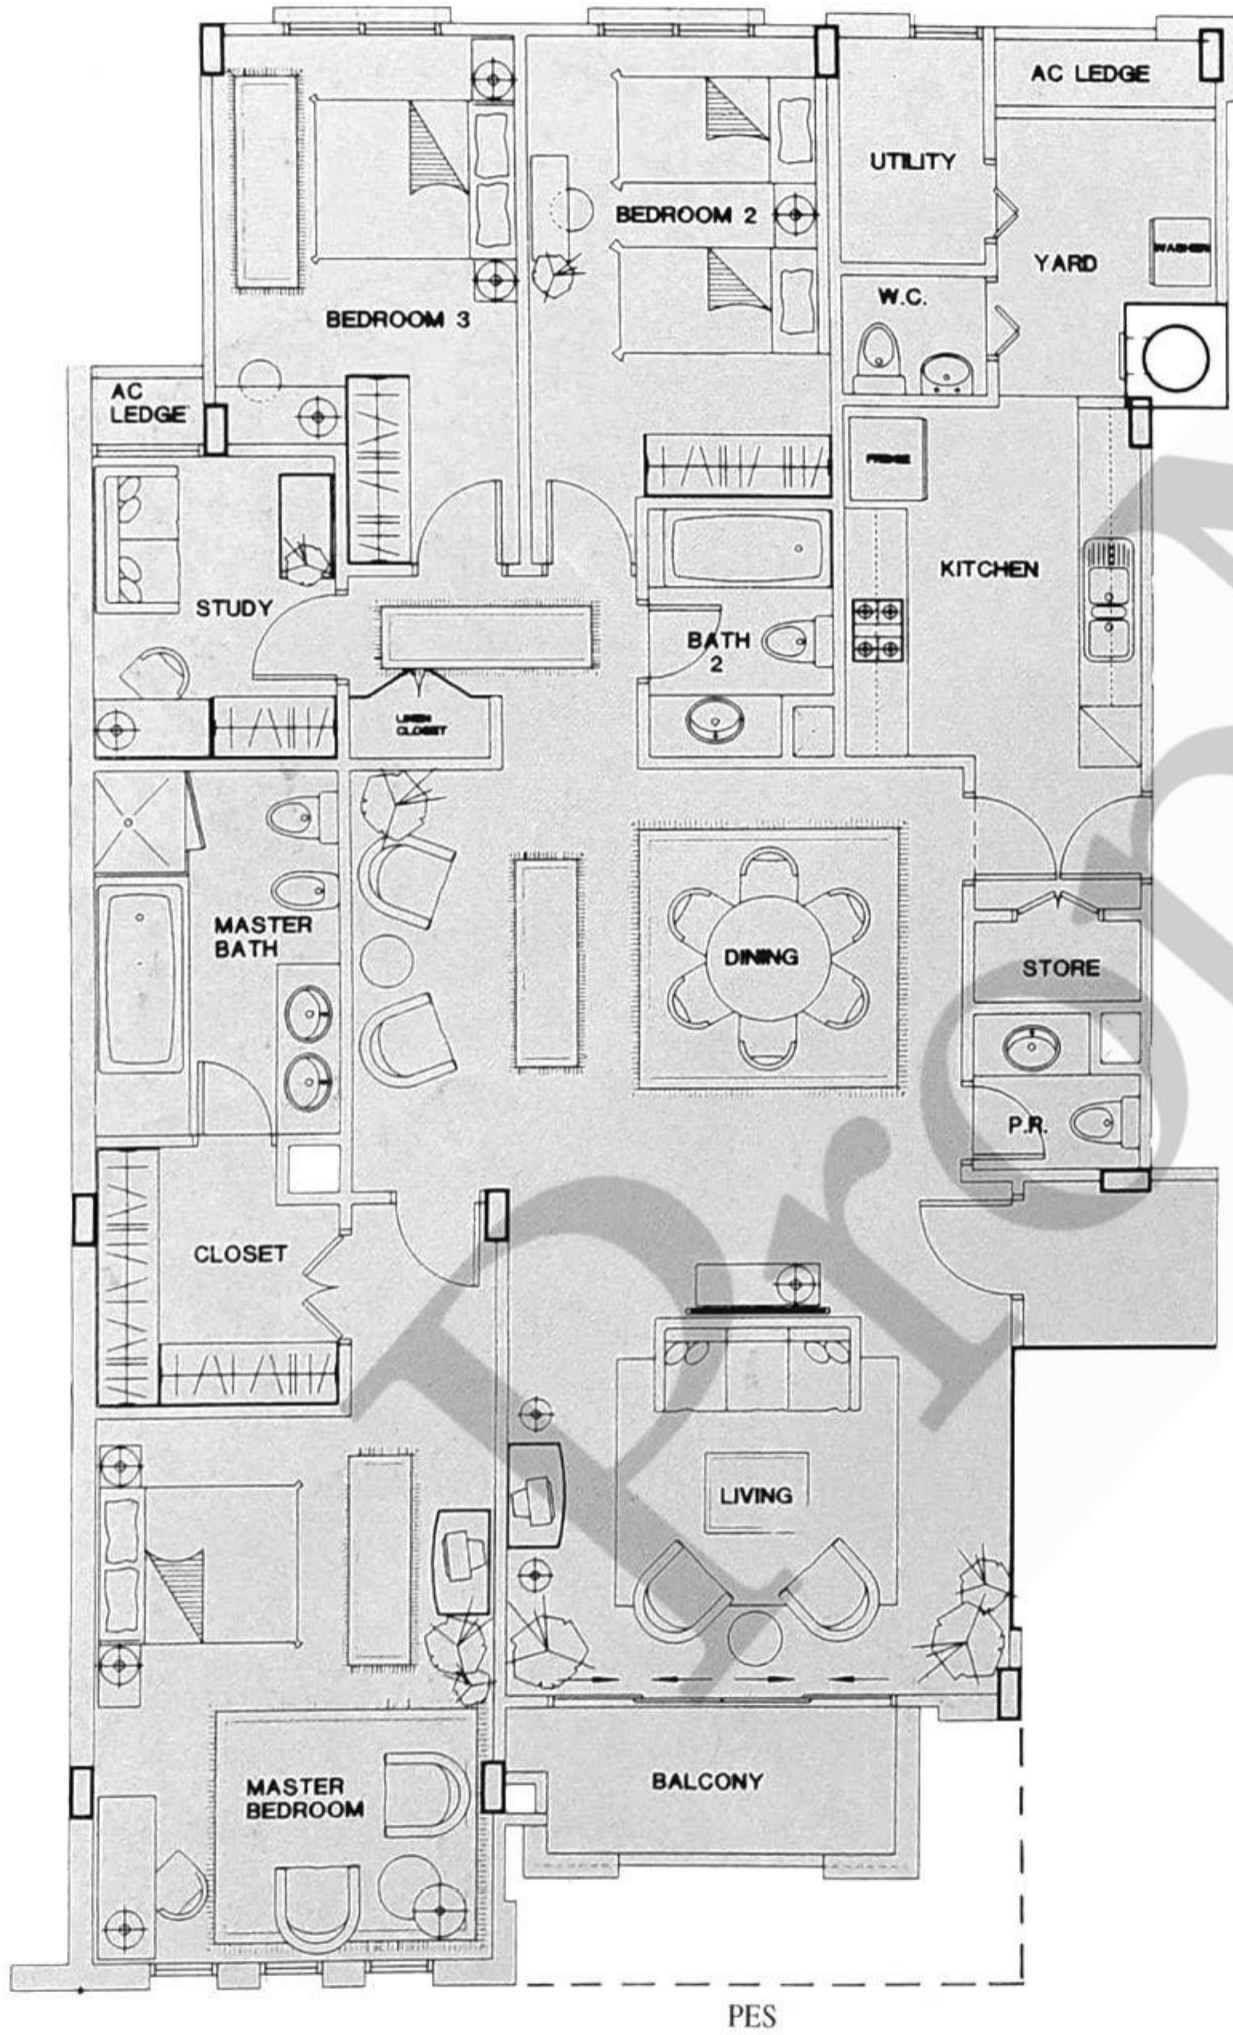

TYPE D4

TYPE D4

Guide to major areas	Approx. sq ft
Living/Dining	681
Master Bedroom	254
Bedroom 2	128
Bedroom 3	117
Study/Guest Room	148
Kitchen	146
Balcony	61
Others	510
TOTAL FLOOR AREA	2045 *

* Except for the following units:

Block 3	
#01-12 with PES	2131
Block 4	
#01-03 with PES	2131
#02-03 to #04-03	2034

TYPE E

TYPE E

Guide to major areas Approx. sq ft

Living/Dining	994
Master Bedroom	337
Bedroom 2	166
Bedroom 3	153
Bedroom 4	171
Kitchen	161
Balcony	61
Others	616
TOTAL FLOOR AREA	2659 *

*Except the following units:

Block 1	
#01-08 with PES	2777
Block 3	
#01-07 with PES	2798
Block 4	
#01-08 with PES	2810

TYPE B2

TYPE B2

Guide to major areas	Approx. sq ft
Living/Dining	400
Master Bedroom	210
Bedroom 2	131
Kitchen	99
Balcony	23
Others	203
TOTAL FLOOR AREA	1066

TYPE P2

TYPE P2

Guide to major areas Approx. sq ft

Living/Dining	1048
Master Bedroom	318
Bedroom 2	141
Bedroom 3	180
Bedroom 4	129
Kitchen	260
Balcony	266
Others	597
TOTAL FLOOR AREA	2939

TYPE D1

TYPE D1

Guide to major areas	Approx. sq ft
Living/Dining	666
Master Bedroom	261
Bedroom 2	153
Bedroom 3	151
Study Room	79
Kitchen	139
Balcony	63
Others	361
TOTAL FLOOR AREA	1873 *