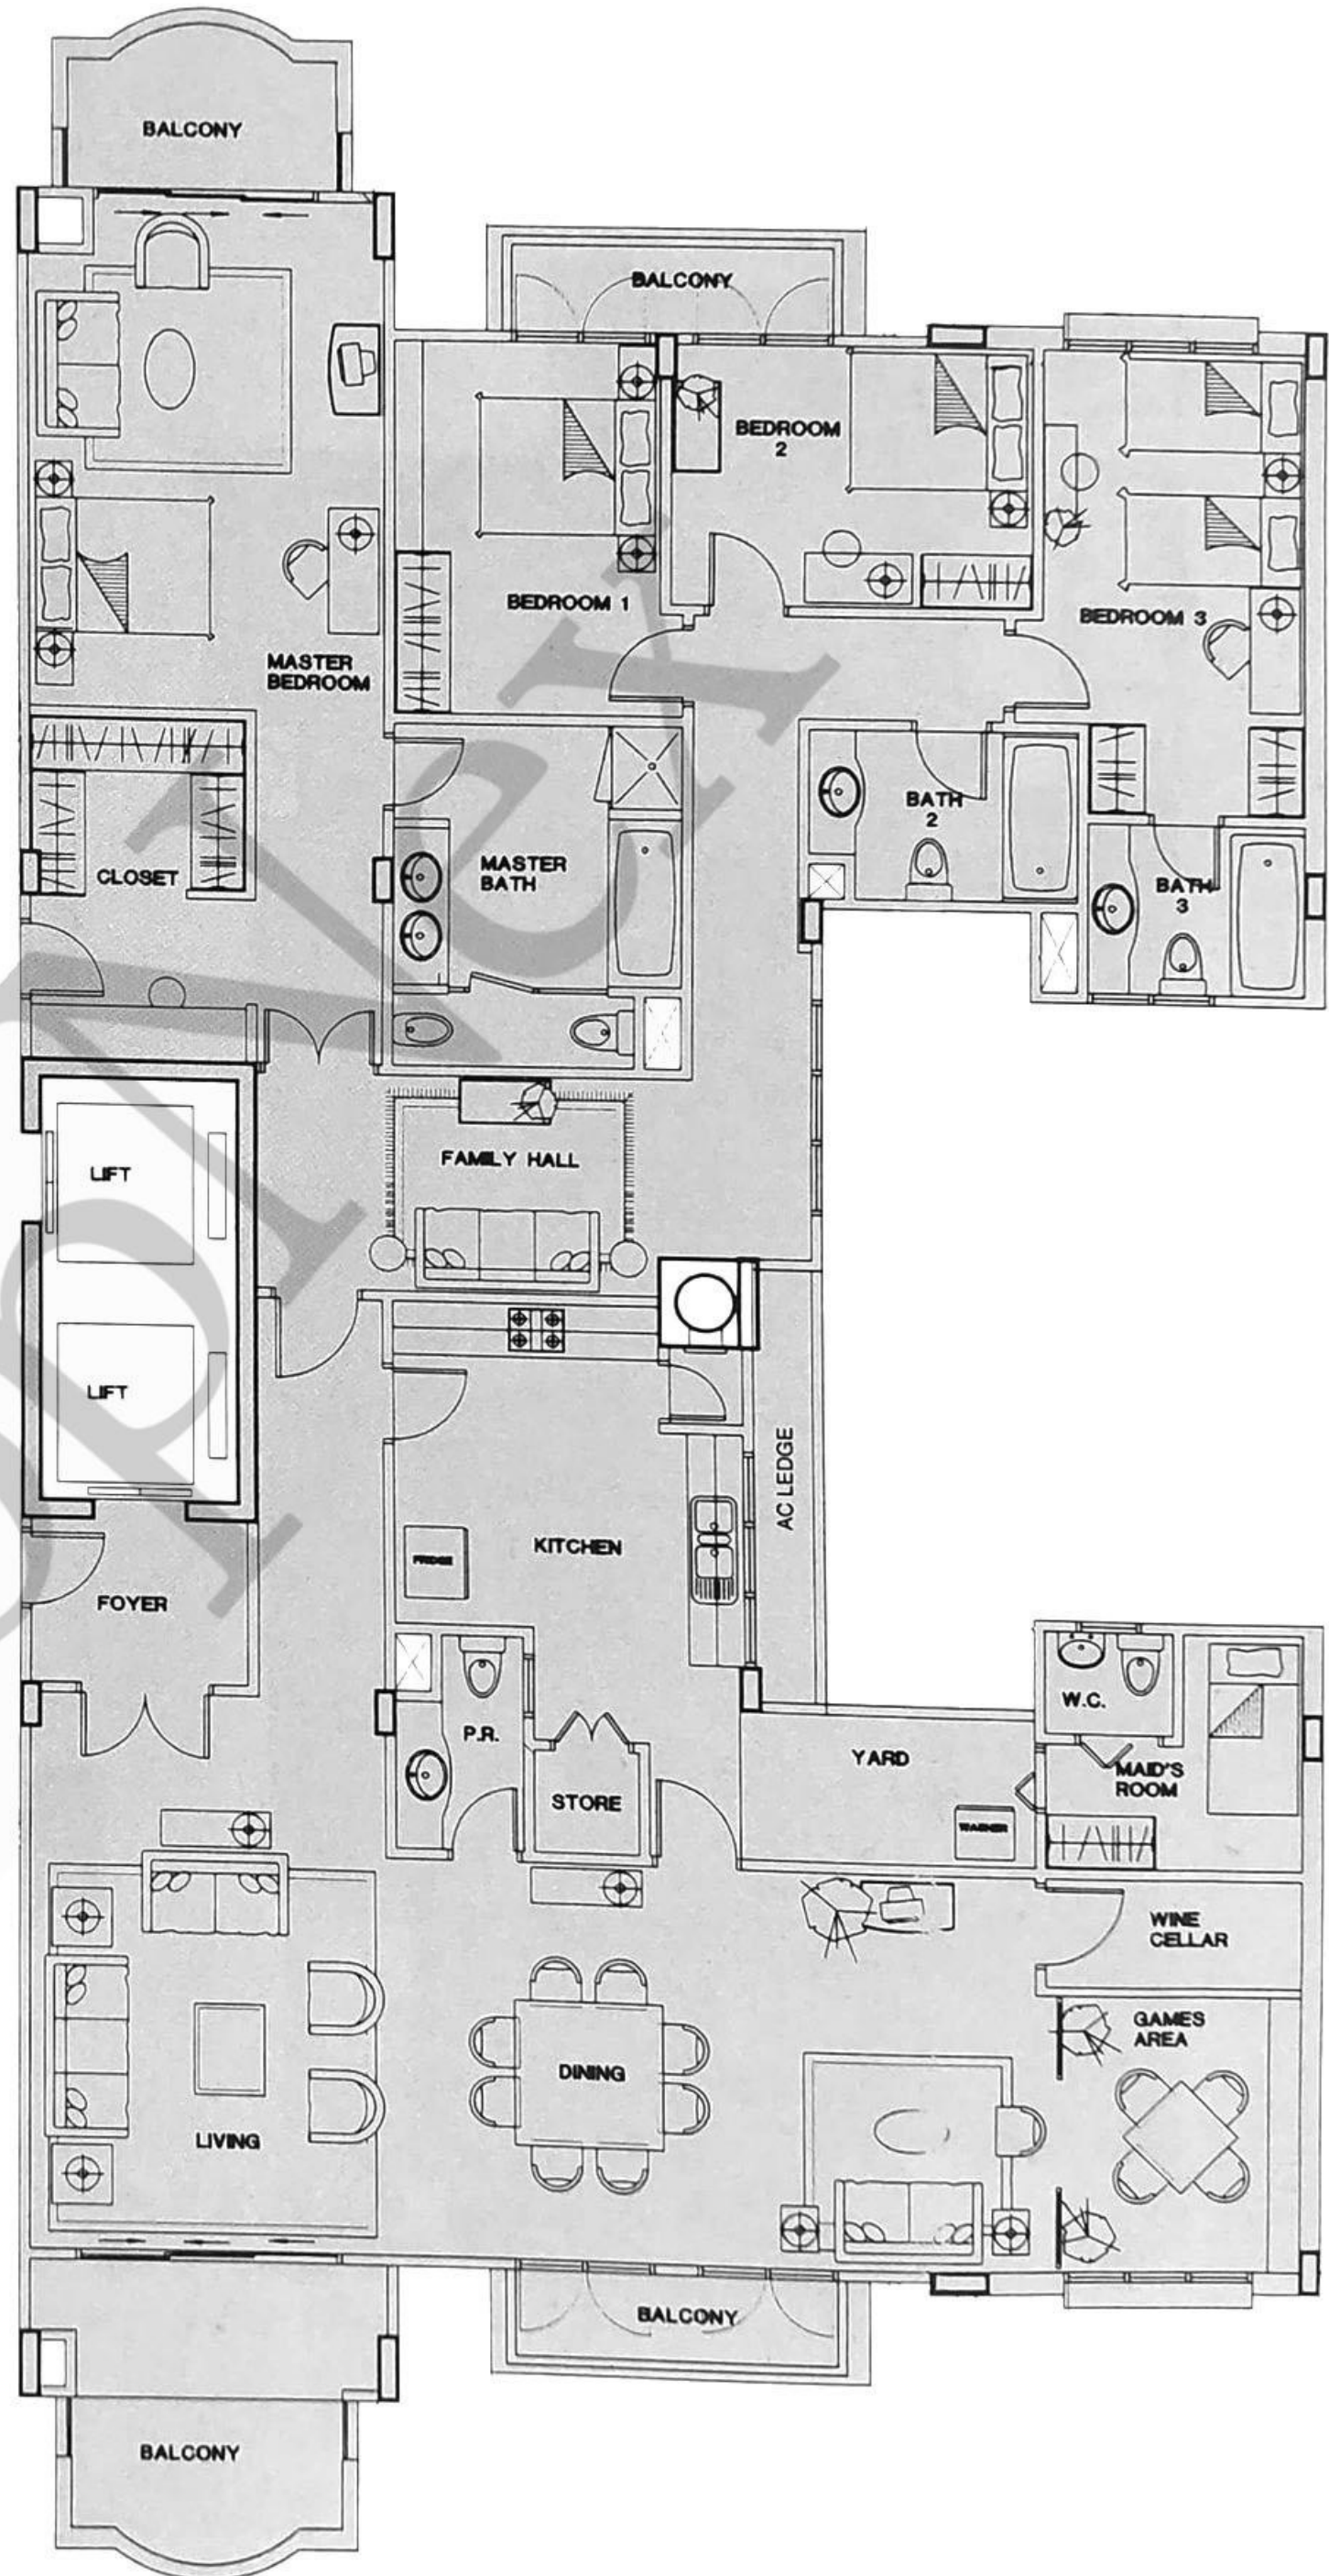

TYPE P2

Guide to major areas   Approx. sq ft

Living/Dining	1048
Master Bedroom	318
Bedroom 2	141
Bedroom 3	180
Bedroom 4	129
Kitchen	260
Balcony	266
Others	597
TOTAL FLOOR AREA	2939