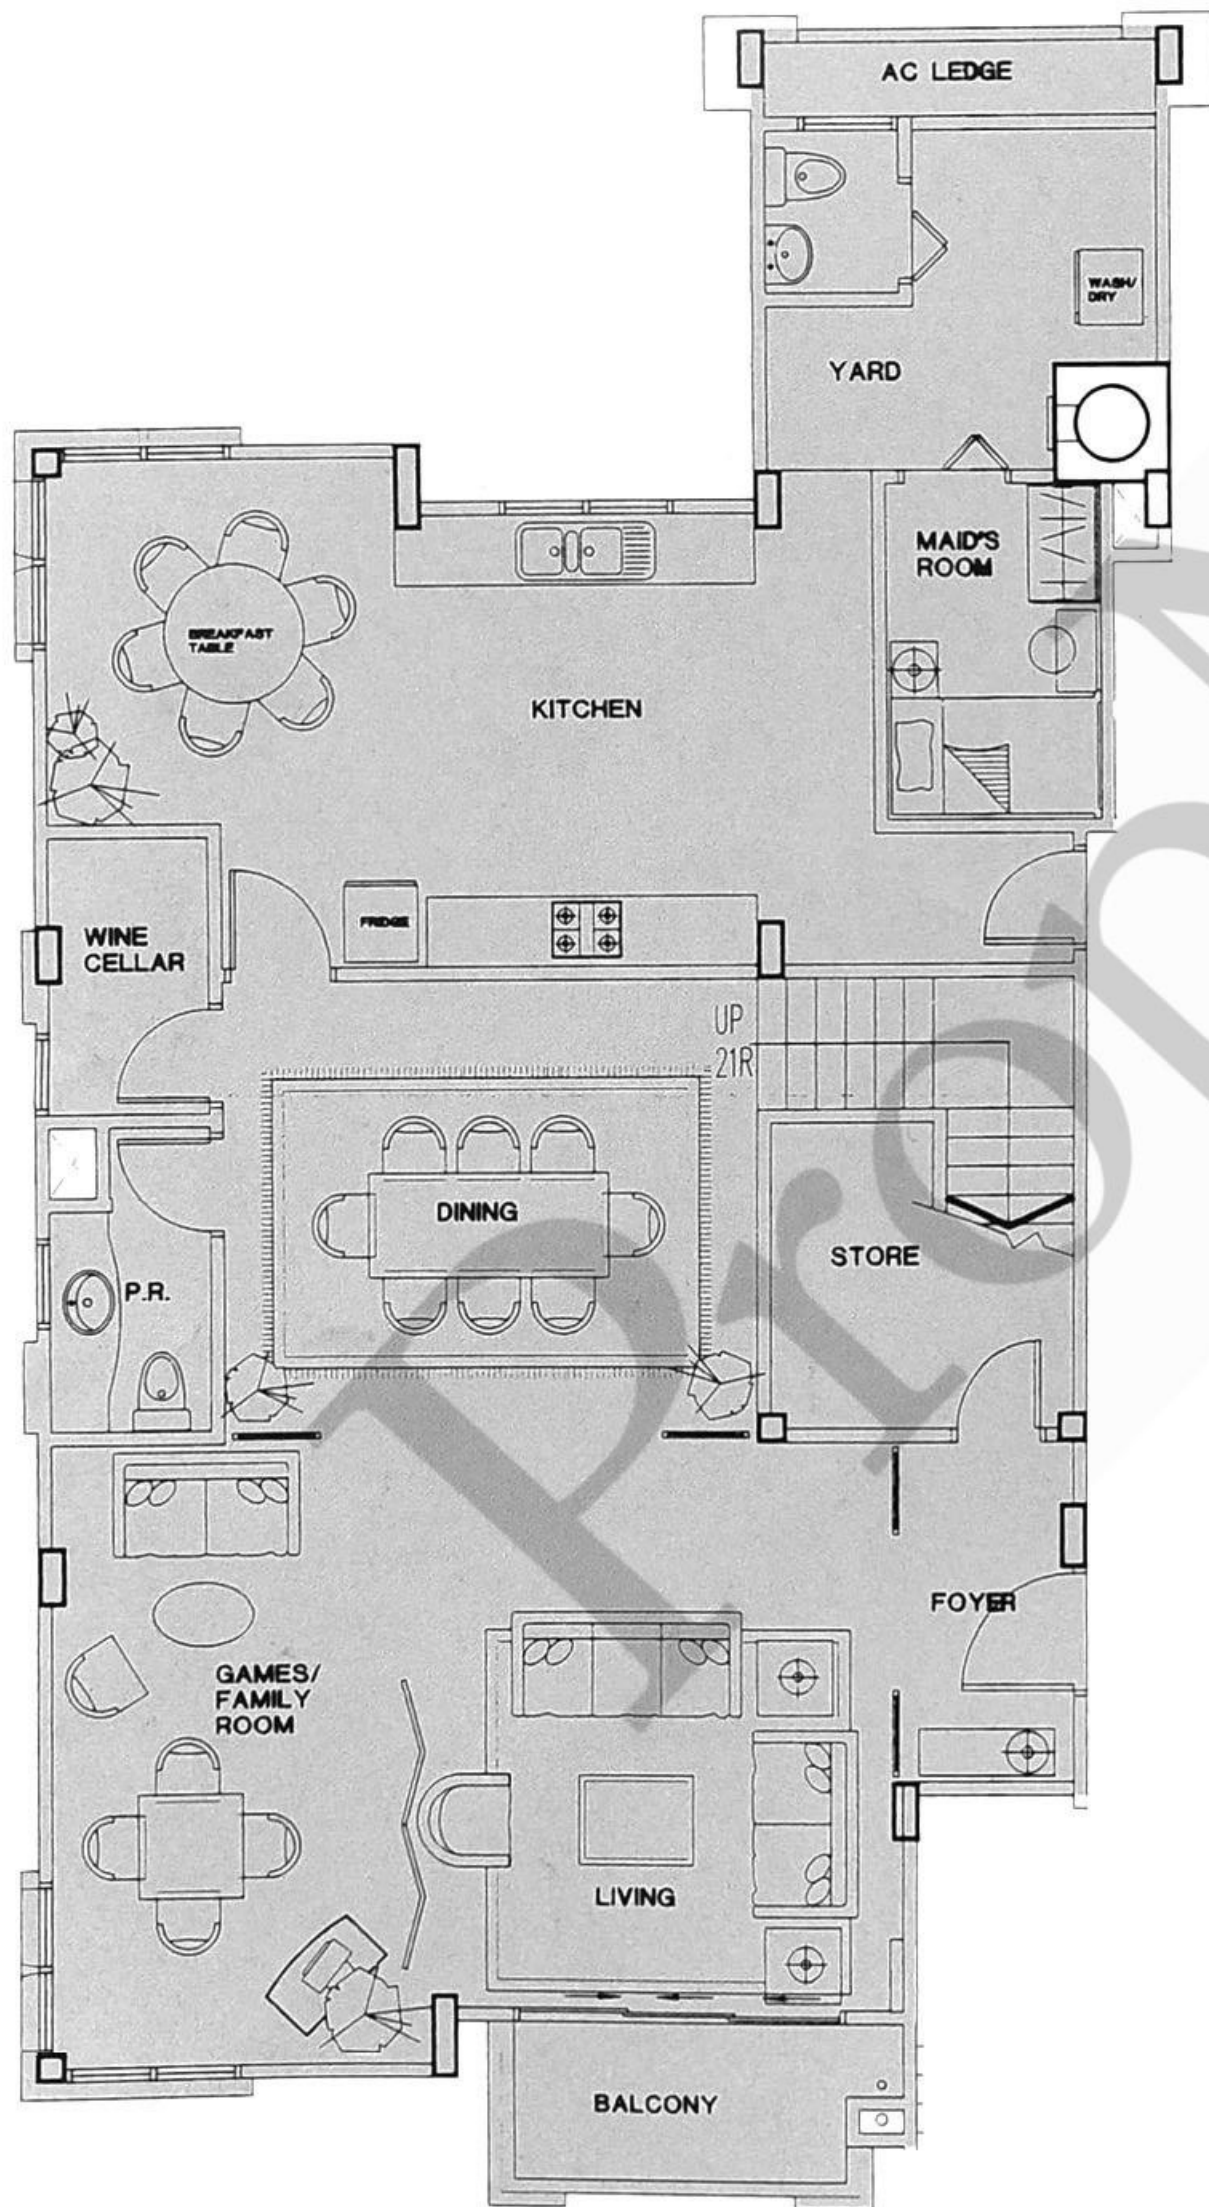

TYPE D4

TYPE D4

Guide to major areas	Approx. sq ft
Living/Dining	681
Master Bedroom	254
Bedroom 2	128
Bedroom 3	117
Study/Guest Room	148
Kitchen	146
Balcony	61
Others	510
TOTAL FLOOR AREA	2045 *

* Except for the following units:

Total floor area on the first storey with private enclosed space is 1,206 sq ft

TYPE D2

TYPE D2

Guide to major areas Approx. sq ft

Living/Dining	672
Master Bedroom	188
Bedroom 2	120
Bedroom 3	131
Study Room	101
Kitchen	160
Balcony	74
Others	438
TOTAL FLOOR AREA	1884 *

*Except the following units:

Block 1	
#01-02/07 with PES	1970
Block 3	
#01-02/05 with PES	1959
Block 4	
#01-07 with PES	2116

TYPE D5

TYPE D5

Guide to major areas	Approx. sq ft
Living/Dining	589
Master Bedroom	262
Bedroom 2	157
Bedroom 3	173
Study/Guest Room	108
Kitchen	166
Balcony	64
Others	548
TOTAL FLOOR AREA	2067

Total floor area on the first storey with private enclosed space is 2,163 sq ft

TYPE P3 - LOWER

TYPE P3 - LOWER

Guide to major areas	Approx. sq ft
Living/Dining	676
Kitchen	335
Balcony	56
Others	421
TOTAL LOWER FLOOR AREA	1488