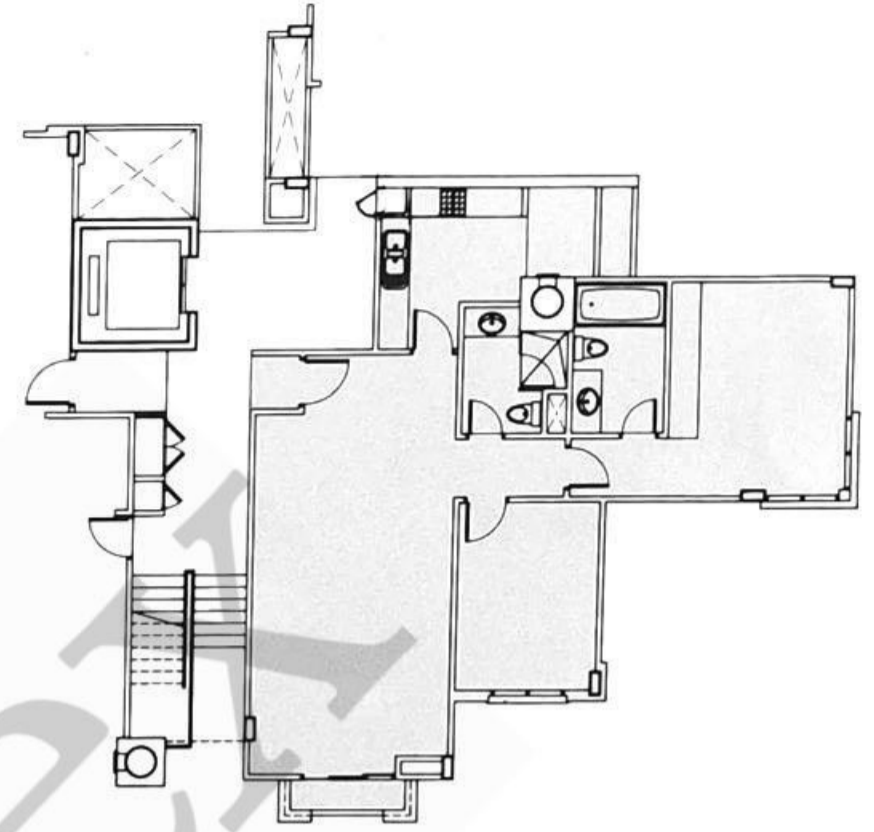

TYPE D4

TYPE D4

Guide to major areas	Approx. sq ft
Living/Dining	681
Master Bedroom	254
Bedroom 2	128
Bedroom 3	117
Study/Guest Room	148
Kitchen	146
Balcony	61
Others	510
TOTAL FLOOR AREA	2045 *

* Except for the following units:

Block 3	
#01-12 with PES	2131
Block 4	
#01-03 with PES	2131
#02-03 to #04-03	2034

TYPE E

TYPE E

Guide to major areas Approx. sq ft

Living/Dining	994
Master Bedroom	337
Bedroom 2	166
Bedroom 3	153
Bedroom 4	171
Kitchen	161
Balcony	61
Others	616
TOTAL FLOOR AREA	2659 *

*Except the following units:

Block 1	
#01-08 with PES	2777
Block 3	
#01-07 with PES	2798
Block 4	
#01-08 with PES	2810

TYPE B2

TYPE B2

Guide to major areas	Approx. sq ft
Living/Dining	400
Master Bedroom	210
Bedroom 2	131
Kitchen	99
Balcony	23
Others	203
TOTAL FLOOR AREA	1066

Total floor area on the first storey with private enclosed space is 1,206 sq ft

TYPE D2

TYPE D2

Guide to major areas Approx. sq ft

Living/Dining	672
Master Bedroom	188
Bedroom 2	120
Bedroom 3	131
Study Room	101
Kitchen	160
Balcony	74
Others	438
TOTAL FLOOR AREA	1884 *