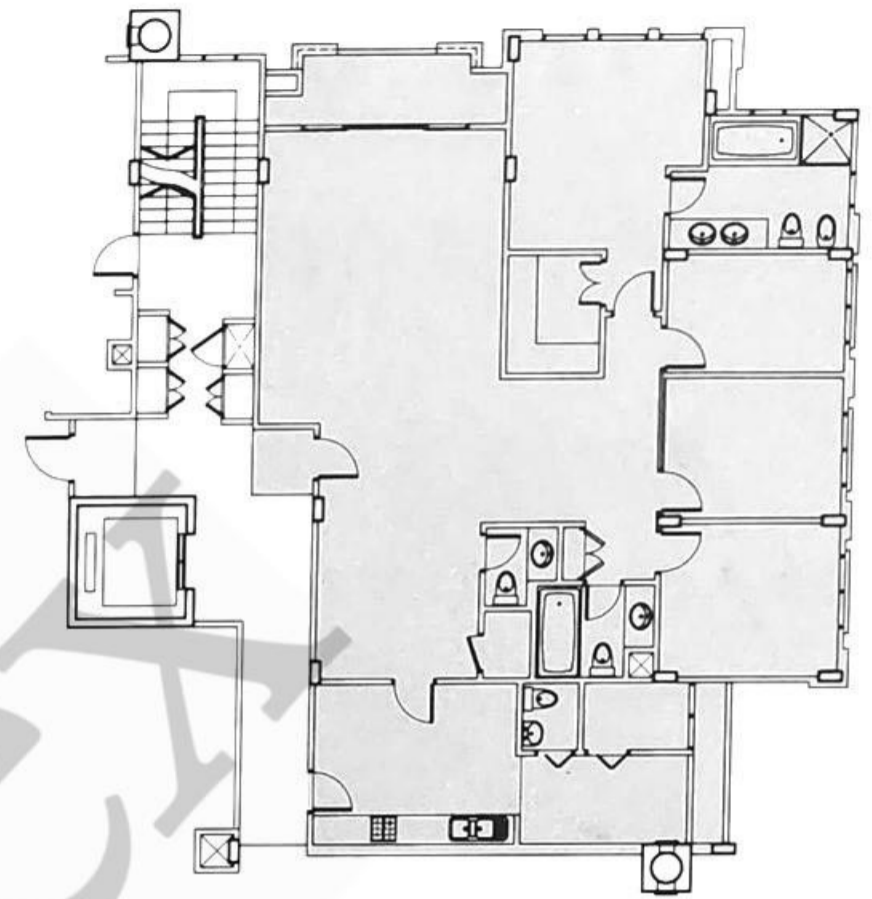

*Except the following units:

Block 1	
#01-08 with PES	2777
Block 3	
#01-07 with PES	2798
Block 4	
#01-08 with PES	2810

TYPE B2

TYPE B2

Guide to major areas	Approx. sq ft
Living/Dining	400
Master Bedroom	210
Bedroom 2	131
Kitchen	99
Balcony	23
Others	203
TOTAL FLOOR AREA	1066

Total floor area on the first storey with private enclosed space is 1,206 sq ft

TYPE D2

TYPE D2

Guide to major areas Approx. sq ft

Living/Dining	672
Master Bedroom	188
Bedroom 2	120
Bedroom 3	131
Study Room	101
Kitchen	160
Balcony	74
Others	438
TOTAL FLOOR AREA	1884 *