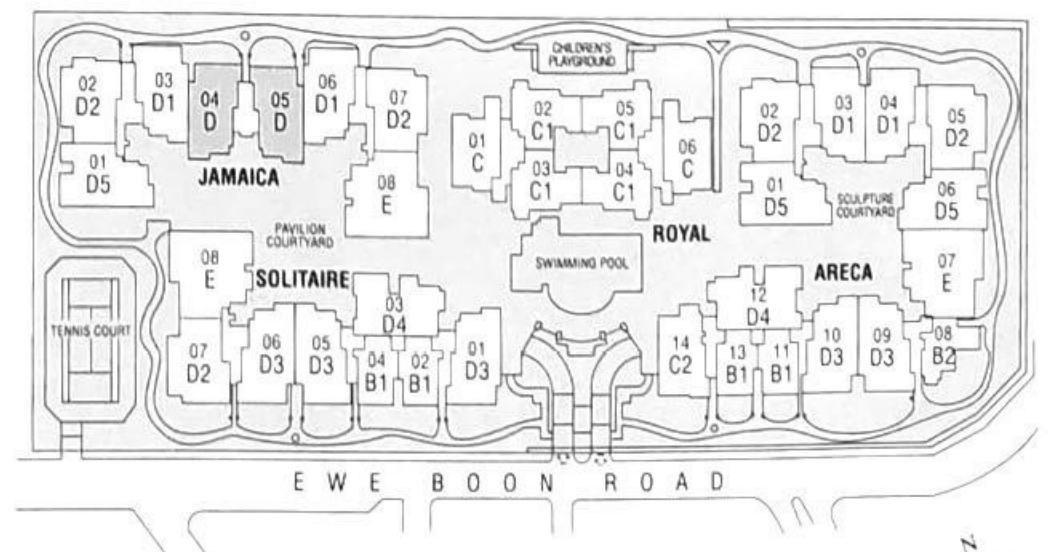

TYPE D

Guide to major areas	Approx. sq ft
Living/Dining	623
Master Bedroom	263
Bedroom 2	153
Bedroom 3	151
Study Room	81
Kitchen	158
Balcony	64
Others	337
TOTAL FLOOR AREA	1830

Total floor area on the first storey with private enclosed space is 1,937 sq.ft.