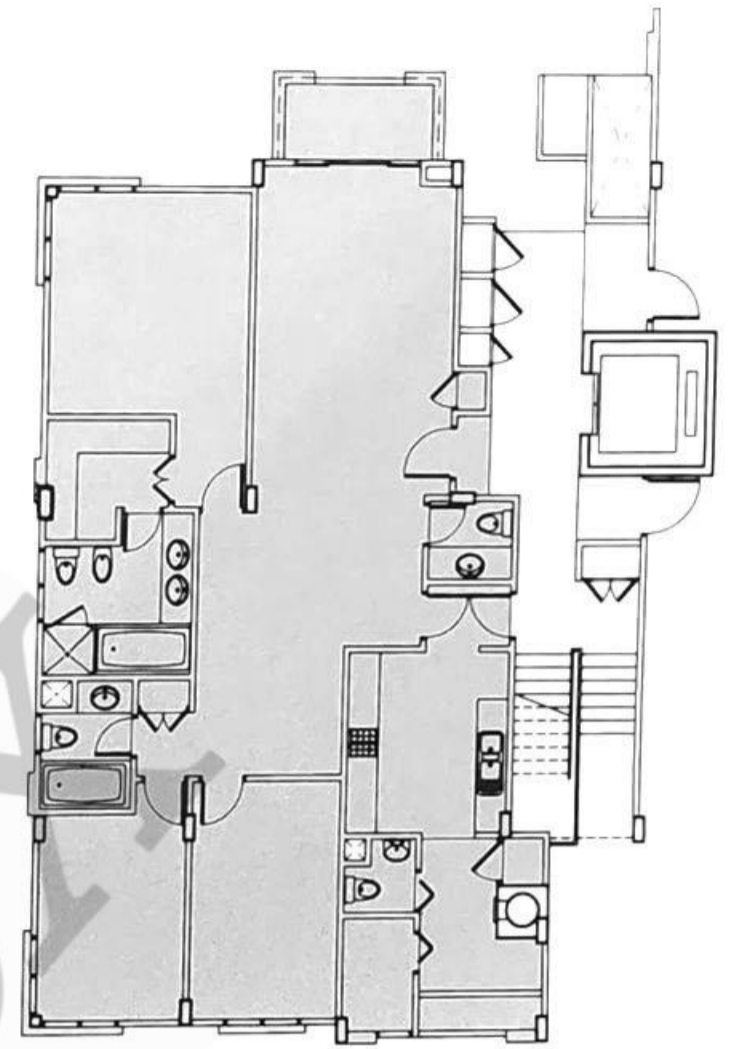

TYPE C2

TYPE C2

Guide to major areas	Approx. sq ft
Living/Dining	504
Master Bedroom	208
Bedroom 2	149
Bedroom 3	136
Kitchen	146
Balcony	52
Others	387
TOTAL FLOOR AREA	1582

Total floor area on the first storey with private enclosed space is 1,668 sq ft