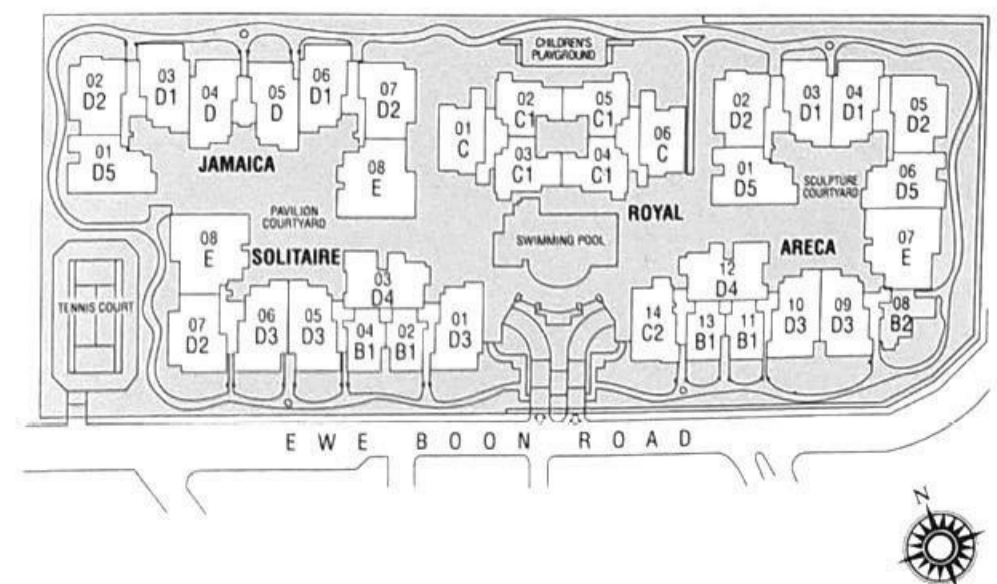

TYPE B2

Guide to major areas	Approx. sq ft
Living/Dining	400
Master Bedroom	210
Bedroom 2	131
Kitchen	99
Balcony	23
Others	203
TOTAL FLOOR AREA	1066

Total floor area on the first storey with private enclosed space is 1,206 sq ft