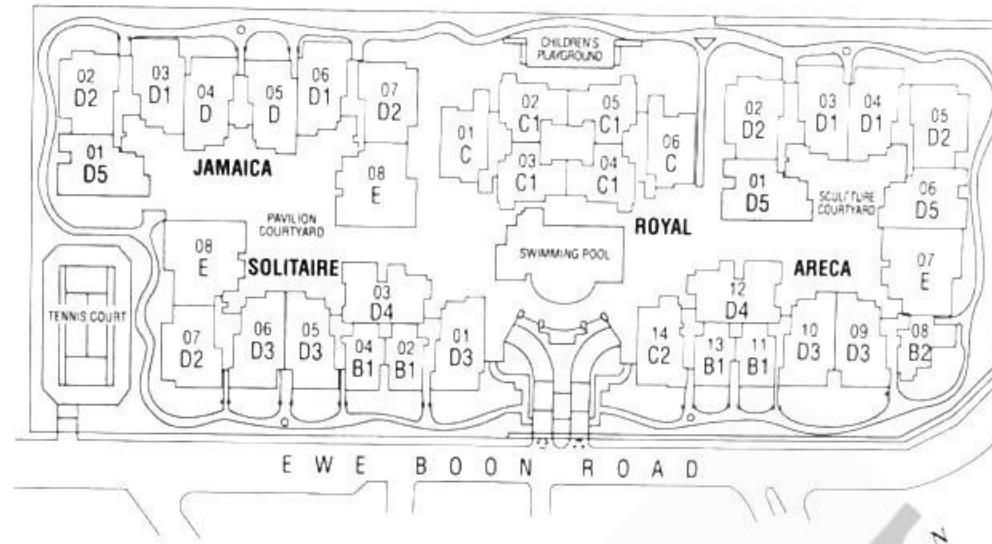

Total floor area on the first storey with private enclosed space is 2,163 sq ft

TYPE P3 - LOWER

TYPE P3 - LOWER

Guide to major areas	Approx. sq ft
Living/Dining	676
Kitchen	335
Balcony	56
Others	421
TOTAL LOWER FLOOR AREA	1488