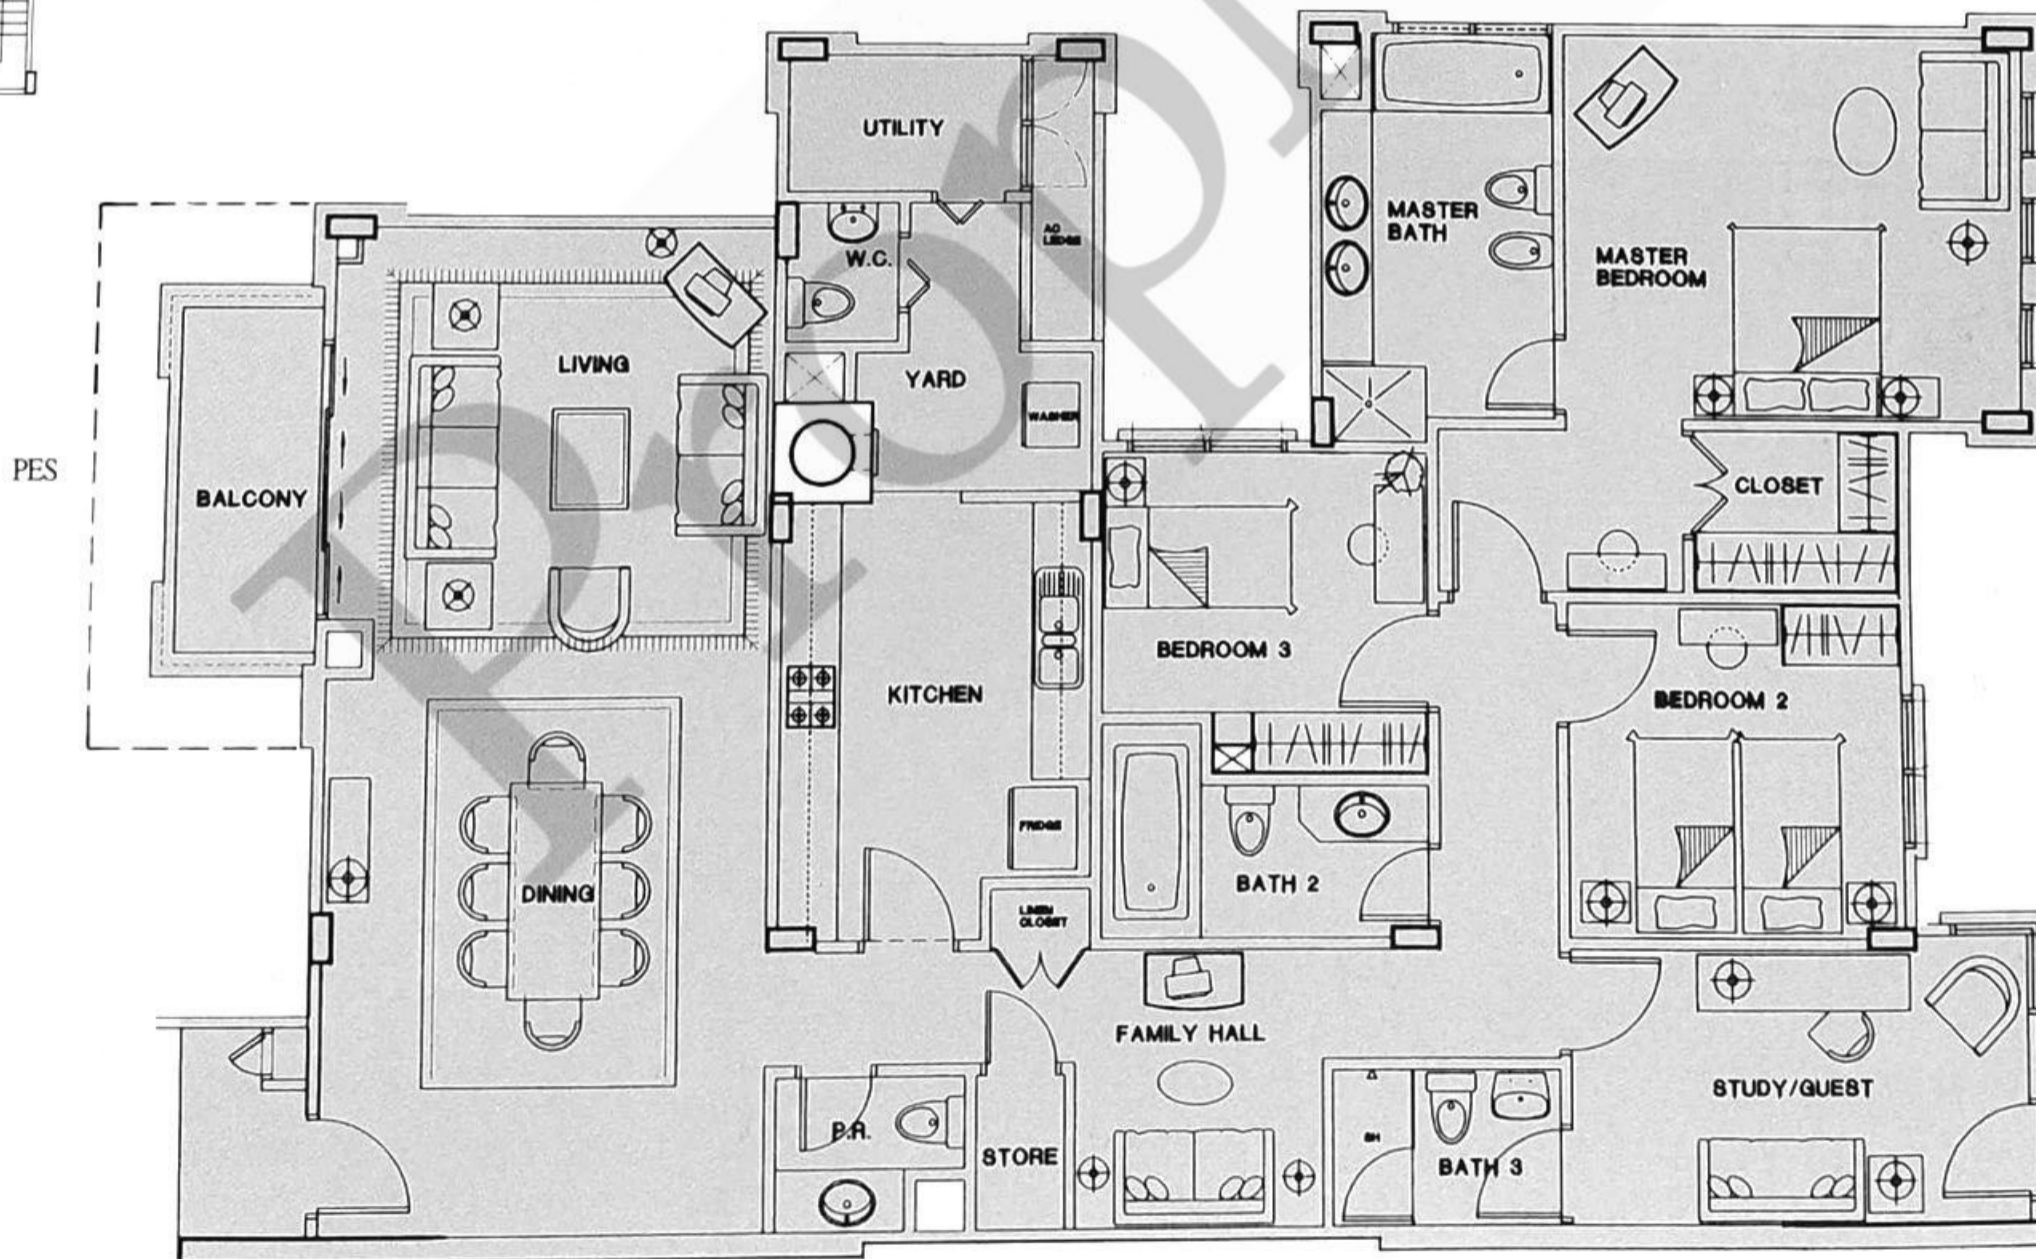

TYPE D4

TYPE D4

Guide to major areas	Approx. sq ft
Living/Dining	681
Master Bedroom	254
Bedroom 2	128
Bedroom 3	117
Study/Guest Room	148
Kitchen	146
Balcony	61
Others	510
TOTAL FLOOR AREA	2045 *

* Except for the following units:

Block 3	
#01-12 with PES	2131
Block 4	
#01-03 with PES	2131
#02-03 to #04-03	2034

TYPE E

TYPE E

Guide to major areas Approx. sq ft

Living/Dining	994
Master Bedroom	337
Bedroom 2	166
Bedroom 3	153
Bedroom 4	171
Kitchen	161
Balcony	61
Others	616
TOTAL FLOOR AREA	2659 *

*Except the following units:

Block 1	
#01-08 with PES	2777
Block 3	
#01-07 with PES	2798
Block 4	
#01-08 with PES	2810

TYPE B2

TYPE B2

Guide to major areas	Approx. sq ft
Living/Dining	400
Master Bedroom	210
Bedroom 2	131
Kitchen	99
Balcony	23
Others	203
TOTAL FLOOR AREA	1066

Total floor area on the first storey with private enclosed space is 1,206 sq ft

TYPE D2

TYPE D2

Guide to major areas Approx. sq ft

Living/Dining	672
Master Bedroom	188
Bedroom 2	120
Bedroom 3	131
Study Room	101
Kitchen	160
Balcony	74
Others	438
TOTAL FLOOR AREA	1884 *