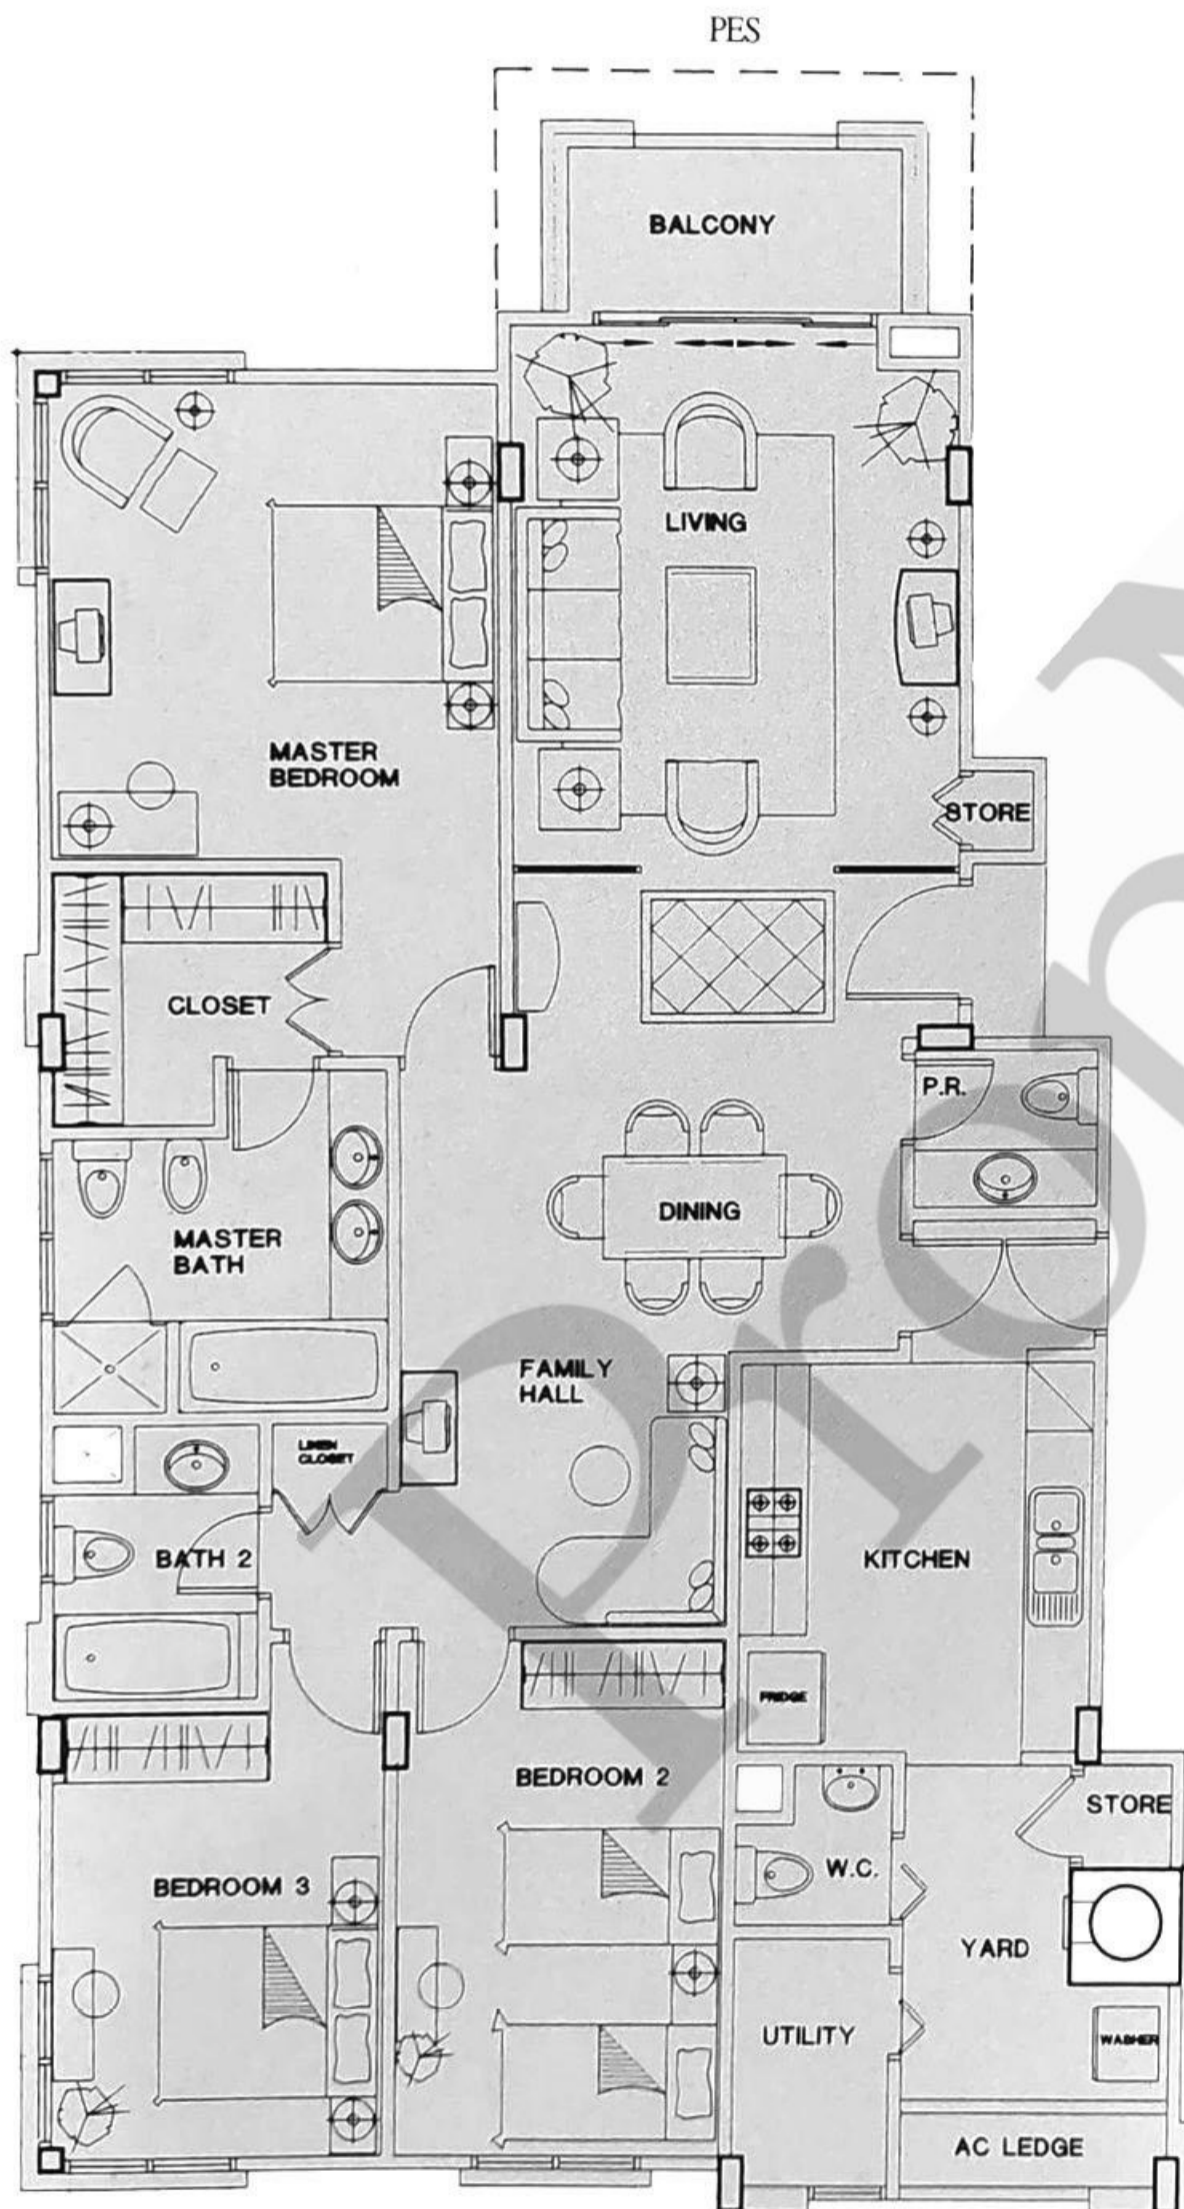

TYPE C2

TYPE C2

Guide to major areas	Approx. sq ft
Living/Dining	504
Master Bedroom	208
Bedroom 2	149
Bedroom 3	136
Kitchen	146
Balcony	52
Others	387
TOTAL FLOOR AREA	1582

Total floor area on the first storey with private enclosed space is 1,668 sq ft