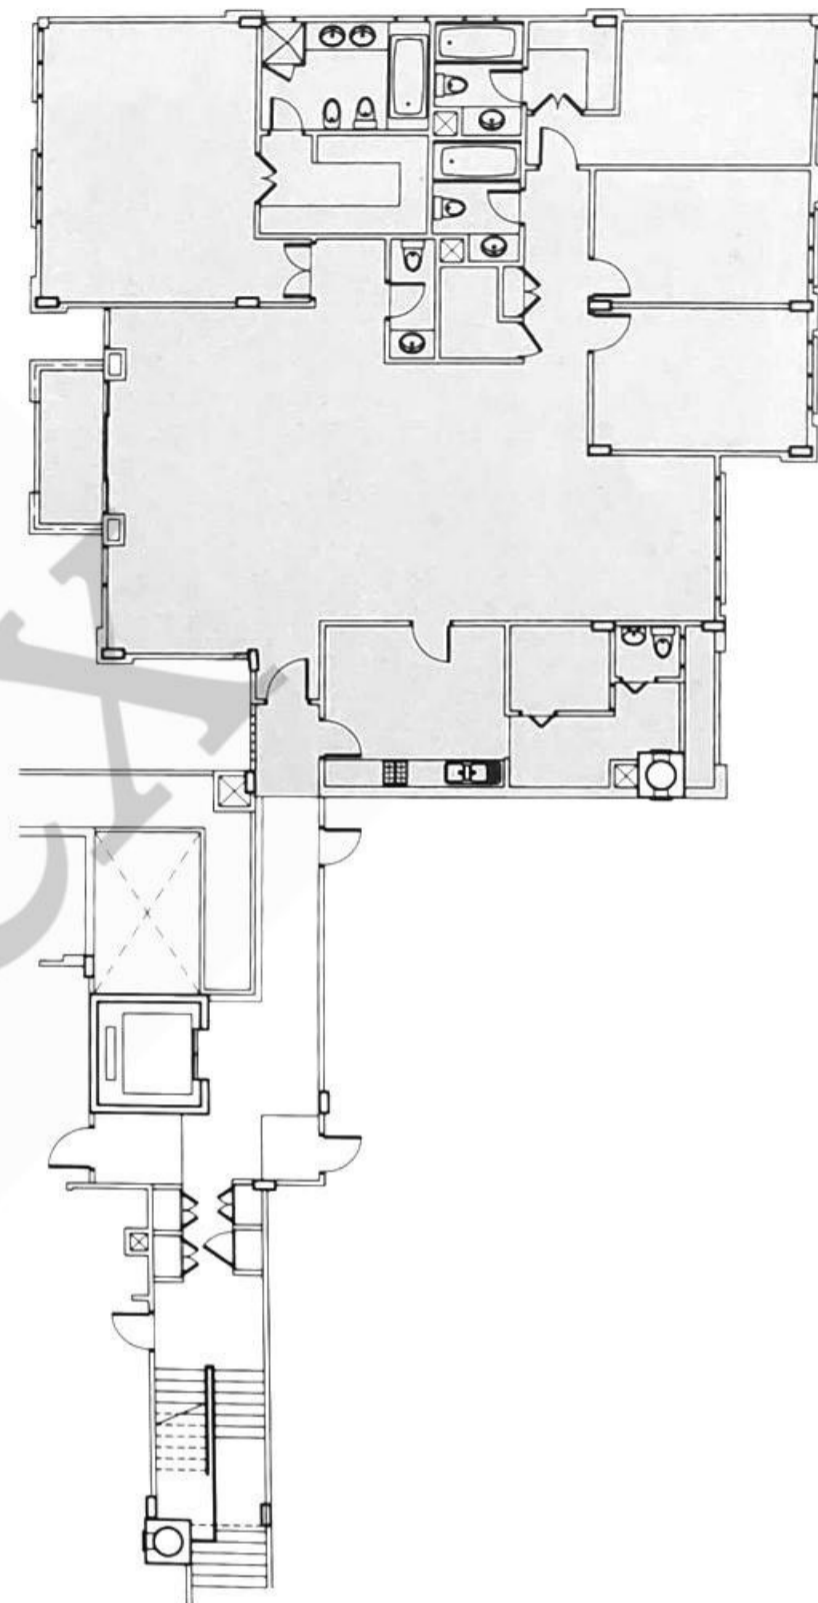

TYPE D4

TYPE D4

Guide to major areas	Approx. sq ft
Living/Dining	681
Master Bedroom	254
Bedroom 2	128
Bedroom 3	117
Study/Guest Room	148
Kitchen	146
Balcony	61
Others	510
TOTAL FLOOR AREA	2045 *

* Except for the following units:

Block 3	
#01-12 with PES	2131
Block 4	
#01-03 with PES	2131
#02-03 to #04-03	2034

TYPE E

TYPE E

Guide to major areas Approx. sq ft

Living/Dining	994
Master Bedroom	337
Bedroom 2	166
Bedroom 3	153
Bedroom 4	171
Kitchen	161
Balcony	61
Others	616
TOTAL FLOOR AREA	2659 *

*Except the following units:

Block 1	
#01-08 with PES	2777
Block 3	
#01-07 with PES	2798
Block 4	
#01-08 with PES	2810

TYPE B2

TYPE B2

Guide to major areas	Approx. sq ft
Living/Dining	400
Master Bedroom	210
Bedroom 2	131
Kitchen	99
Balcony	23
Others	203
TOTAL FLOOR AREA	1066