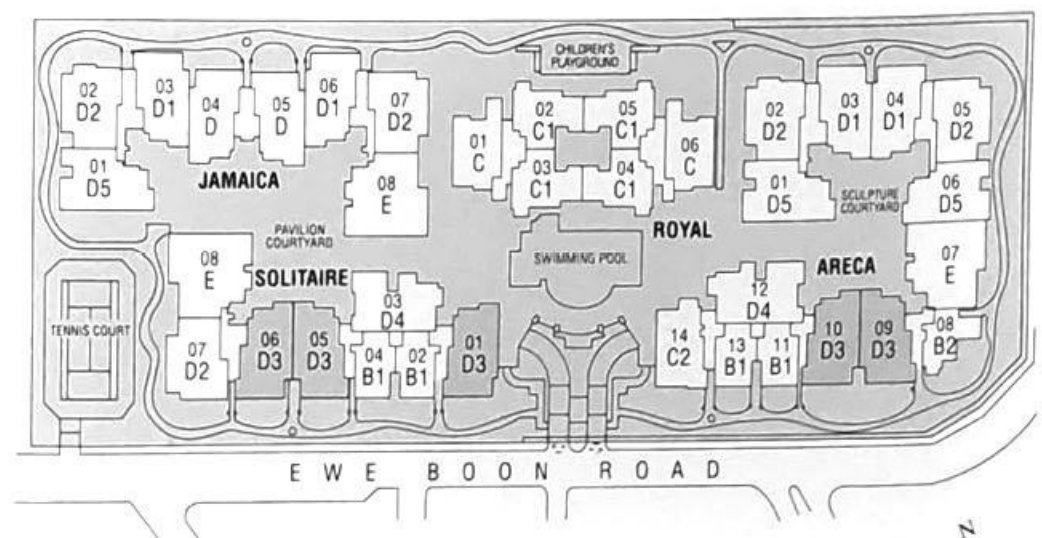

TYPE D3

Guide to major areas   Approx. sq ft

Living/Dining	575
Master Bedroom	281
Bedroom 2	155
Bedroom 3	153
Study Room	81
Kitchen	136
Balcony	63
Others	407
TOTAL FLOOR AREA	1851 *

*Except the following units:

Block 3	
#01-09 with PES	1980
#02-09 to #04-09	1873
#01-10 with PES	1970
Block 4	
#01-01 with PES	1970
#01-05 with PES	1980
#01-06 with PES	1959
#02-06 to #04-06	1873