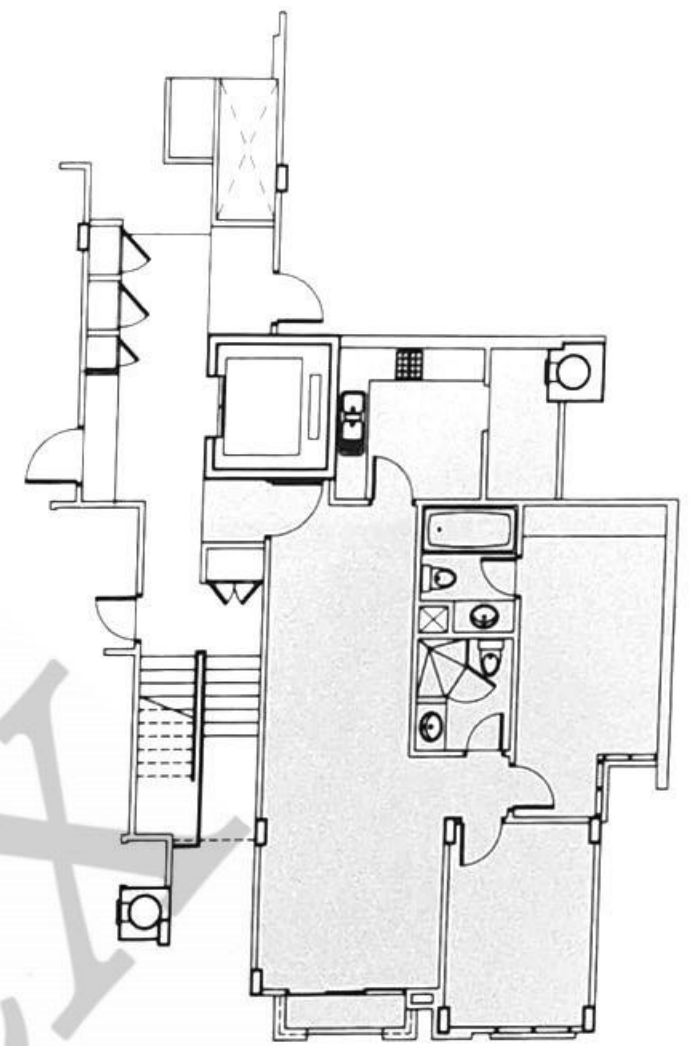

TYPE B1

TYPE B1

Guide to major areas	Approx. sq ft
Living/Dining	359
Master Bedroom	181
Bedroom 2	129
Kitchen	97
Balcony	23
Others	158
TOTAL FLOOR AREA	947

Total floor area on the first storey with private enclosed space is 1,054 sq ft