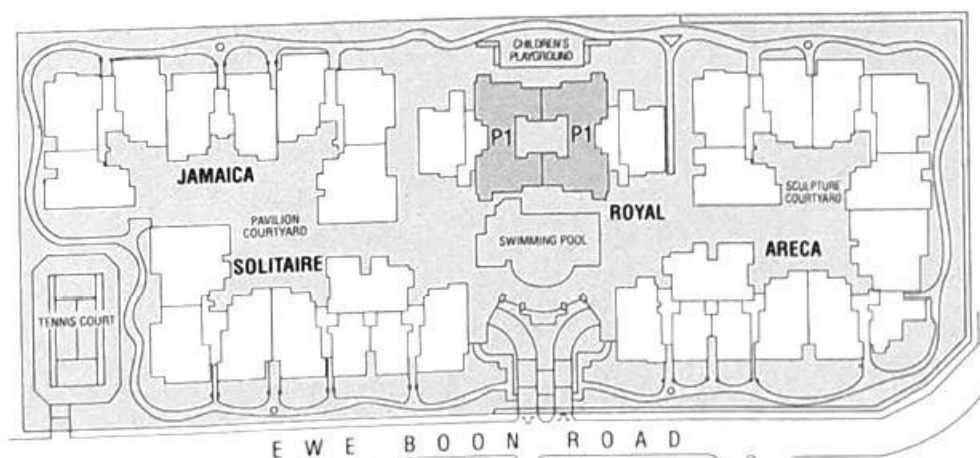

TYPE P1

Guide to major areas	Approx. sq ft
Living/Dining	1048
Master Bedroom	318
Bedroom 2	141
Bedroom 3	180
Bedroom 4	129
Kitchen	260
Balcony	256
Others	596
TOTAL FLOOR AREA	2928