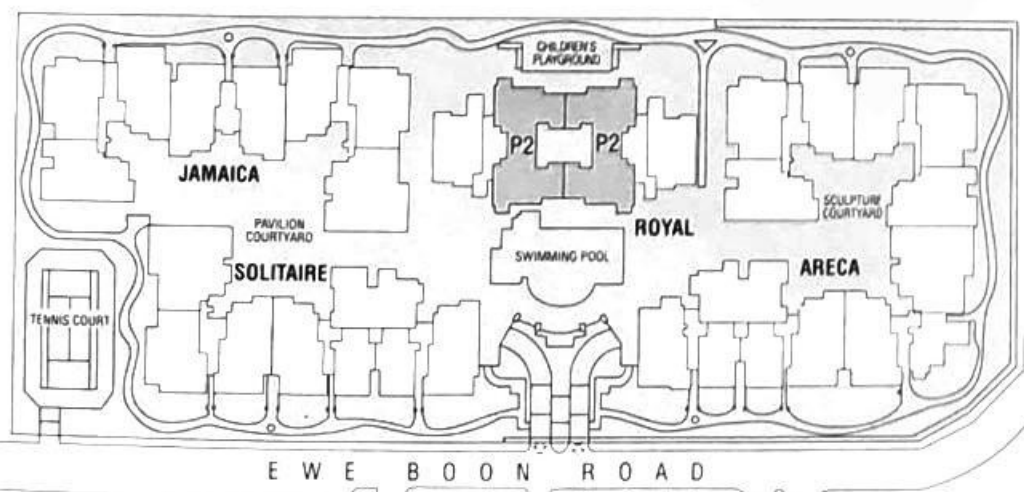

TYPE P2

Guide to major areas   Approx. sq ft

Living/Dining	1048
Master Bedroom	318
Bedroom 2	141
Bedroom 3	180
Bedroom 4	129
Kitchen	260
Balcony	266
Others	597
TOTAL FLOOR AREA	2939