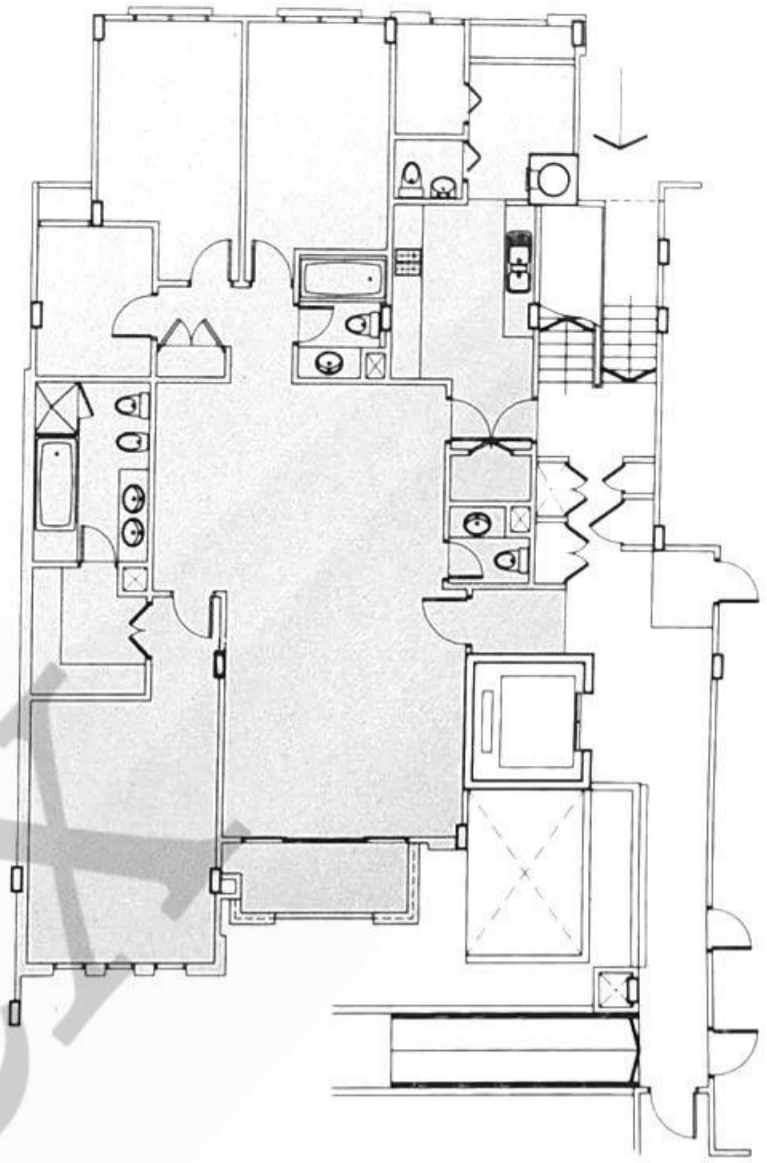

TYPE B1

Guide to major areas	Approx. sq ft
Living/Dining	359
Master Bedroom	181
Bedroom 2	129
Kitchen	97
Balcony	23
Others	158
TOTAL FLOOR AREA	947

Total floor area on the first storey with private enclosed space is 1,054 sq ft

TYPE P2

TYPE P2

Guide to major areas Approx. sq ft

Living/Dining	1048
Master Bedroom	318
Bedroom 2	141
Bedroom 3	180
Bedroom 4	129
Kitchen	260
Balcony	266
Others	597
TOTAL FLOOR AREA	2939

TYPE D1

TYPE D1

Guide to major areas	Approx. sq ft
Living/Dining	666
Master Bedroom	261
Bedroom 2	153
Bedroom 3	151
Study Room	79
Kitchen	139
Balcony	63
Others	361
TOTAL FLOOR AREA	1873 *

Total floor area on the first storey with private enclosed space is 1,668 sq ft