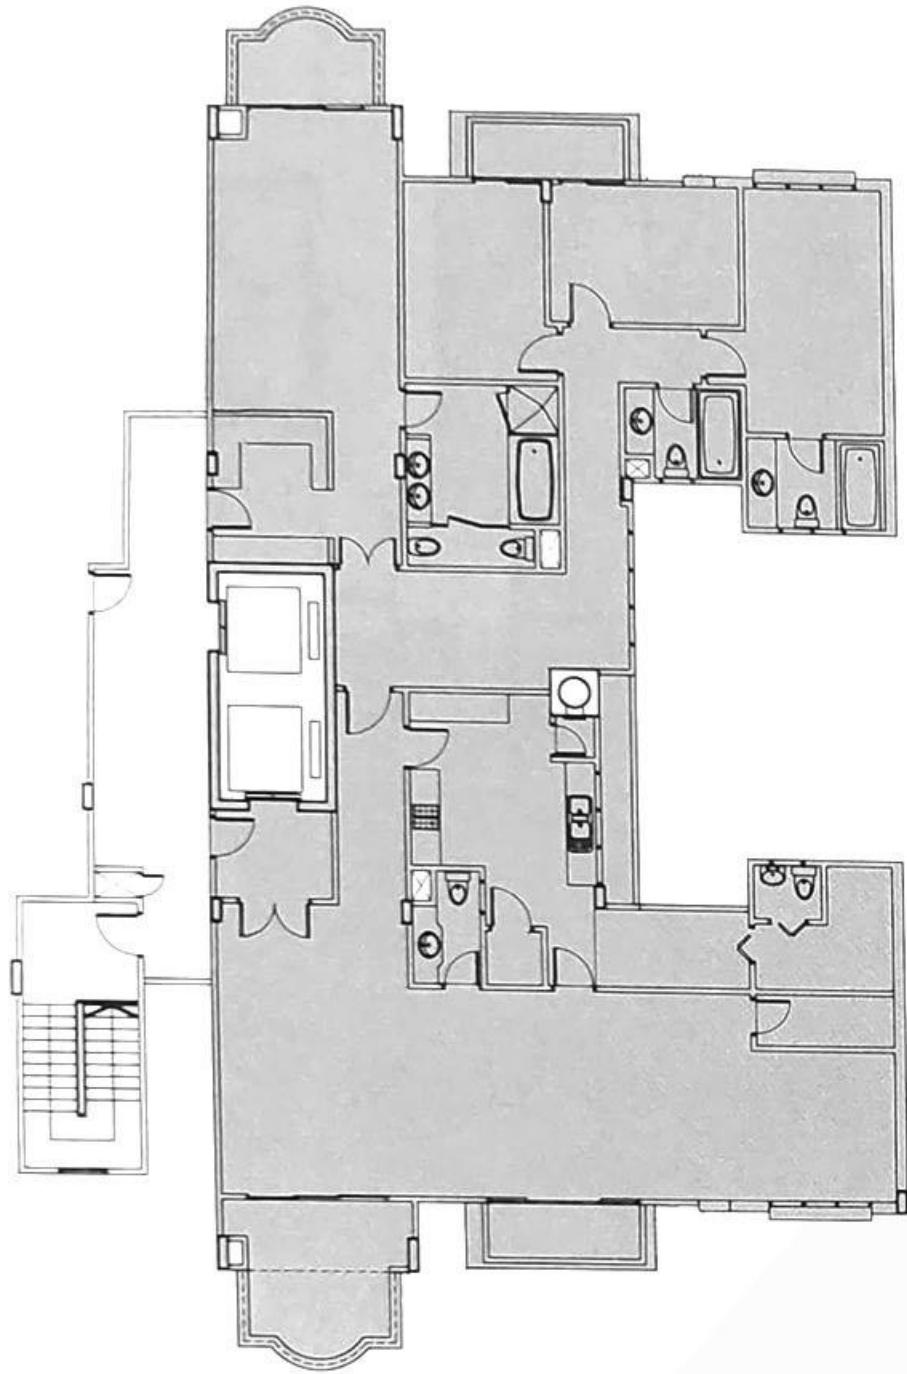

TYPE P2

TYPE P2

Guide to major areas   Approx. sq ft

Living/Dining	1048
Master Bedroom	318
Bedroom 2	141
Bedroom 3	180
Bedroom 4	129
Kitchen	260
Balcony	266
Others	597
TOTAL FLOOR AREA	2939