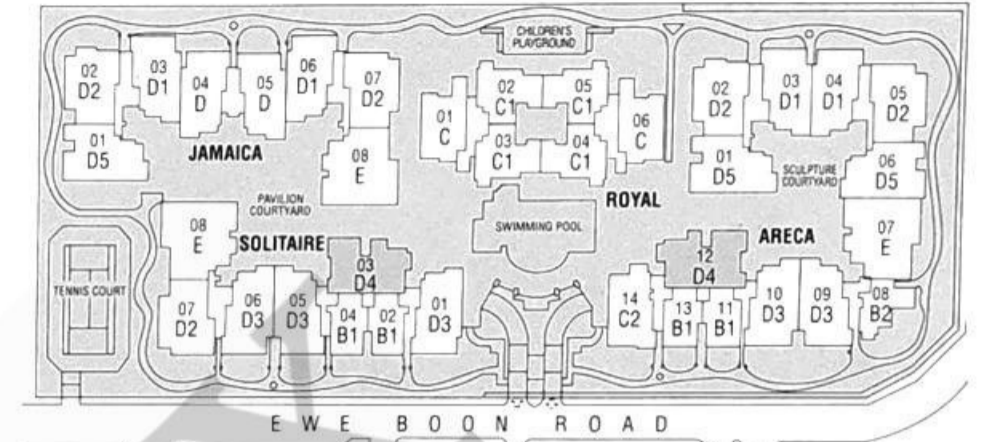

Block 3	
#01-12 with PES	2131
Block 4	
#01-03 with PES	2131
#02-03 to #04-03	2034

TYPE E

TYPE E

Guide to major areas Approx. sq ft

Living/Dining	994
Master Bedroom	337
Bedroom 2	166
Bedroom 3	153
Bedroom 4	171
Kitchen	161
Balcony	61
Others	616
TOTAL FLOOR AREA	2659 *