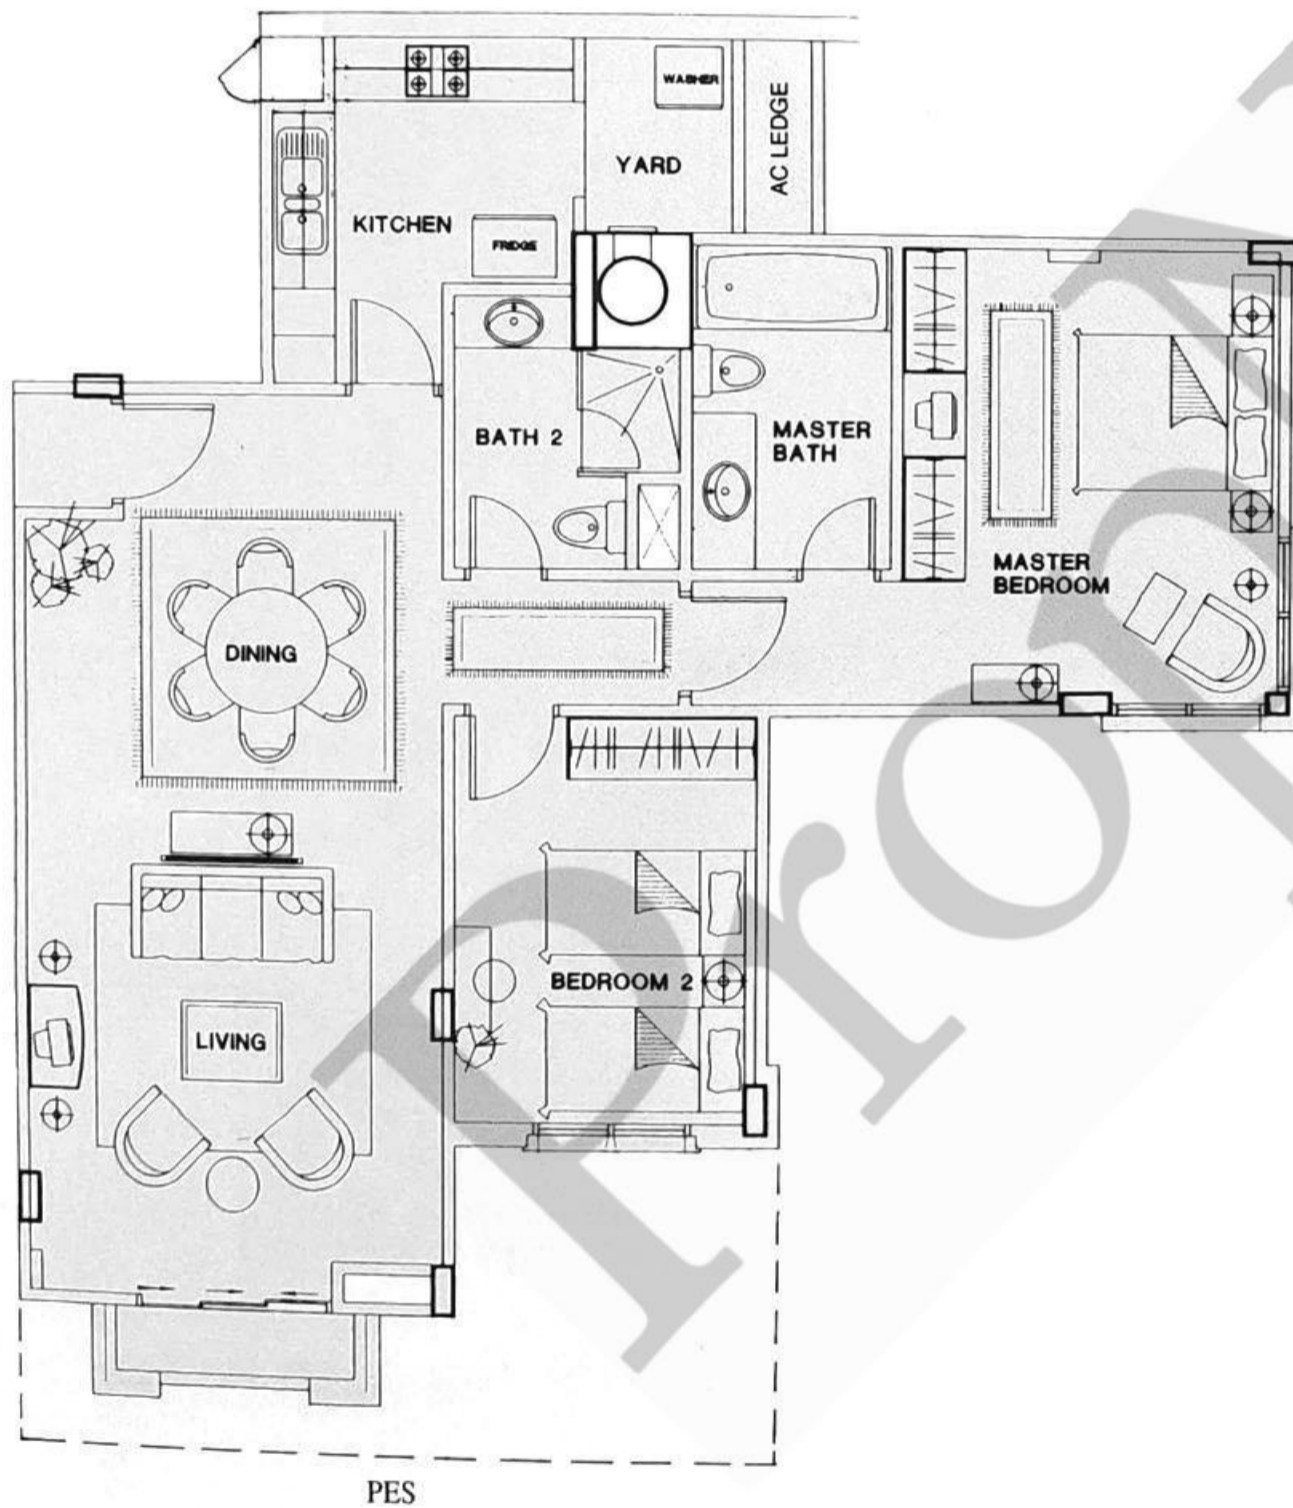

TYPE D4

TYPE D4

Guide to major areas	Approx. sq ft
Living/Dining	681
Master Bedroom	254
Bedroom 2	128
Bedroom 3	117
Study/Guest Room	148
Kitchen	146
Balcony	61
Others	510
TOTAL FLOOR AREA	2045 *

* Except for the following units:

Block 3	
#01-12 with PES	2131
Block 4	
#01-03 with PES	2131
#02-03 to #04-03	2034

TYPE E

TYPE E

Guide to major areas Approx. sq ft

Living/Dining	994
Master Bedroom	337
Bedroom 2	166
Bedroom 3	153
Bedroom 4	171
Kitchen	161
Balcony	61
Others	616
TOTAL FLOOR AREA	2659 *

*Except the following units:

Block 1	
#01-08 with PES	2777
Block 3	
#01-07 with PES	2798
Block 4	
#01-08 with PES	2810

TYPE B2

TYPE B2

Guide to major areas	Approx. sq ft
Living/Dining	400
Master Bedroom	210
Bedroom 2	131
Kitchen	99
Balcony	23
Others	203
TOTAL FLOOR AREA	1066

Total floor area on the first storey with private enclosed space is 1,206 sq ft

TYPE D2

TYPE D2

Guide to major areas Approx. sq ft

Living/Dining	672
Master Bedroom	188
Bedroom 2	120
Bedroom 3	131
Study Room	101
Kitchen	160
Balcony	74
Others	438
TOTAL FLOOR AREA	1884 *