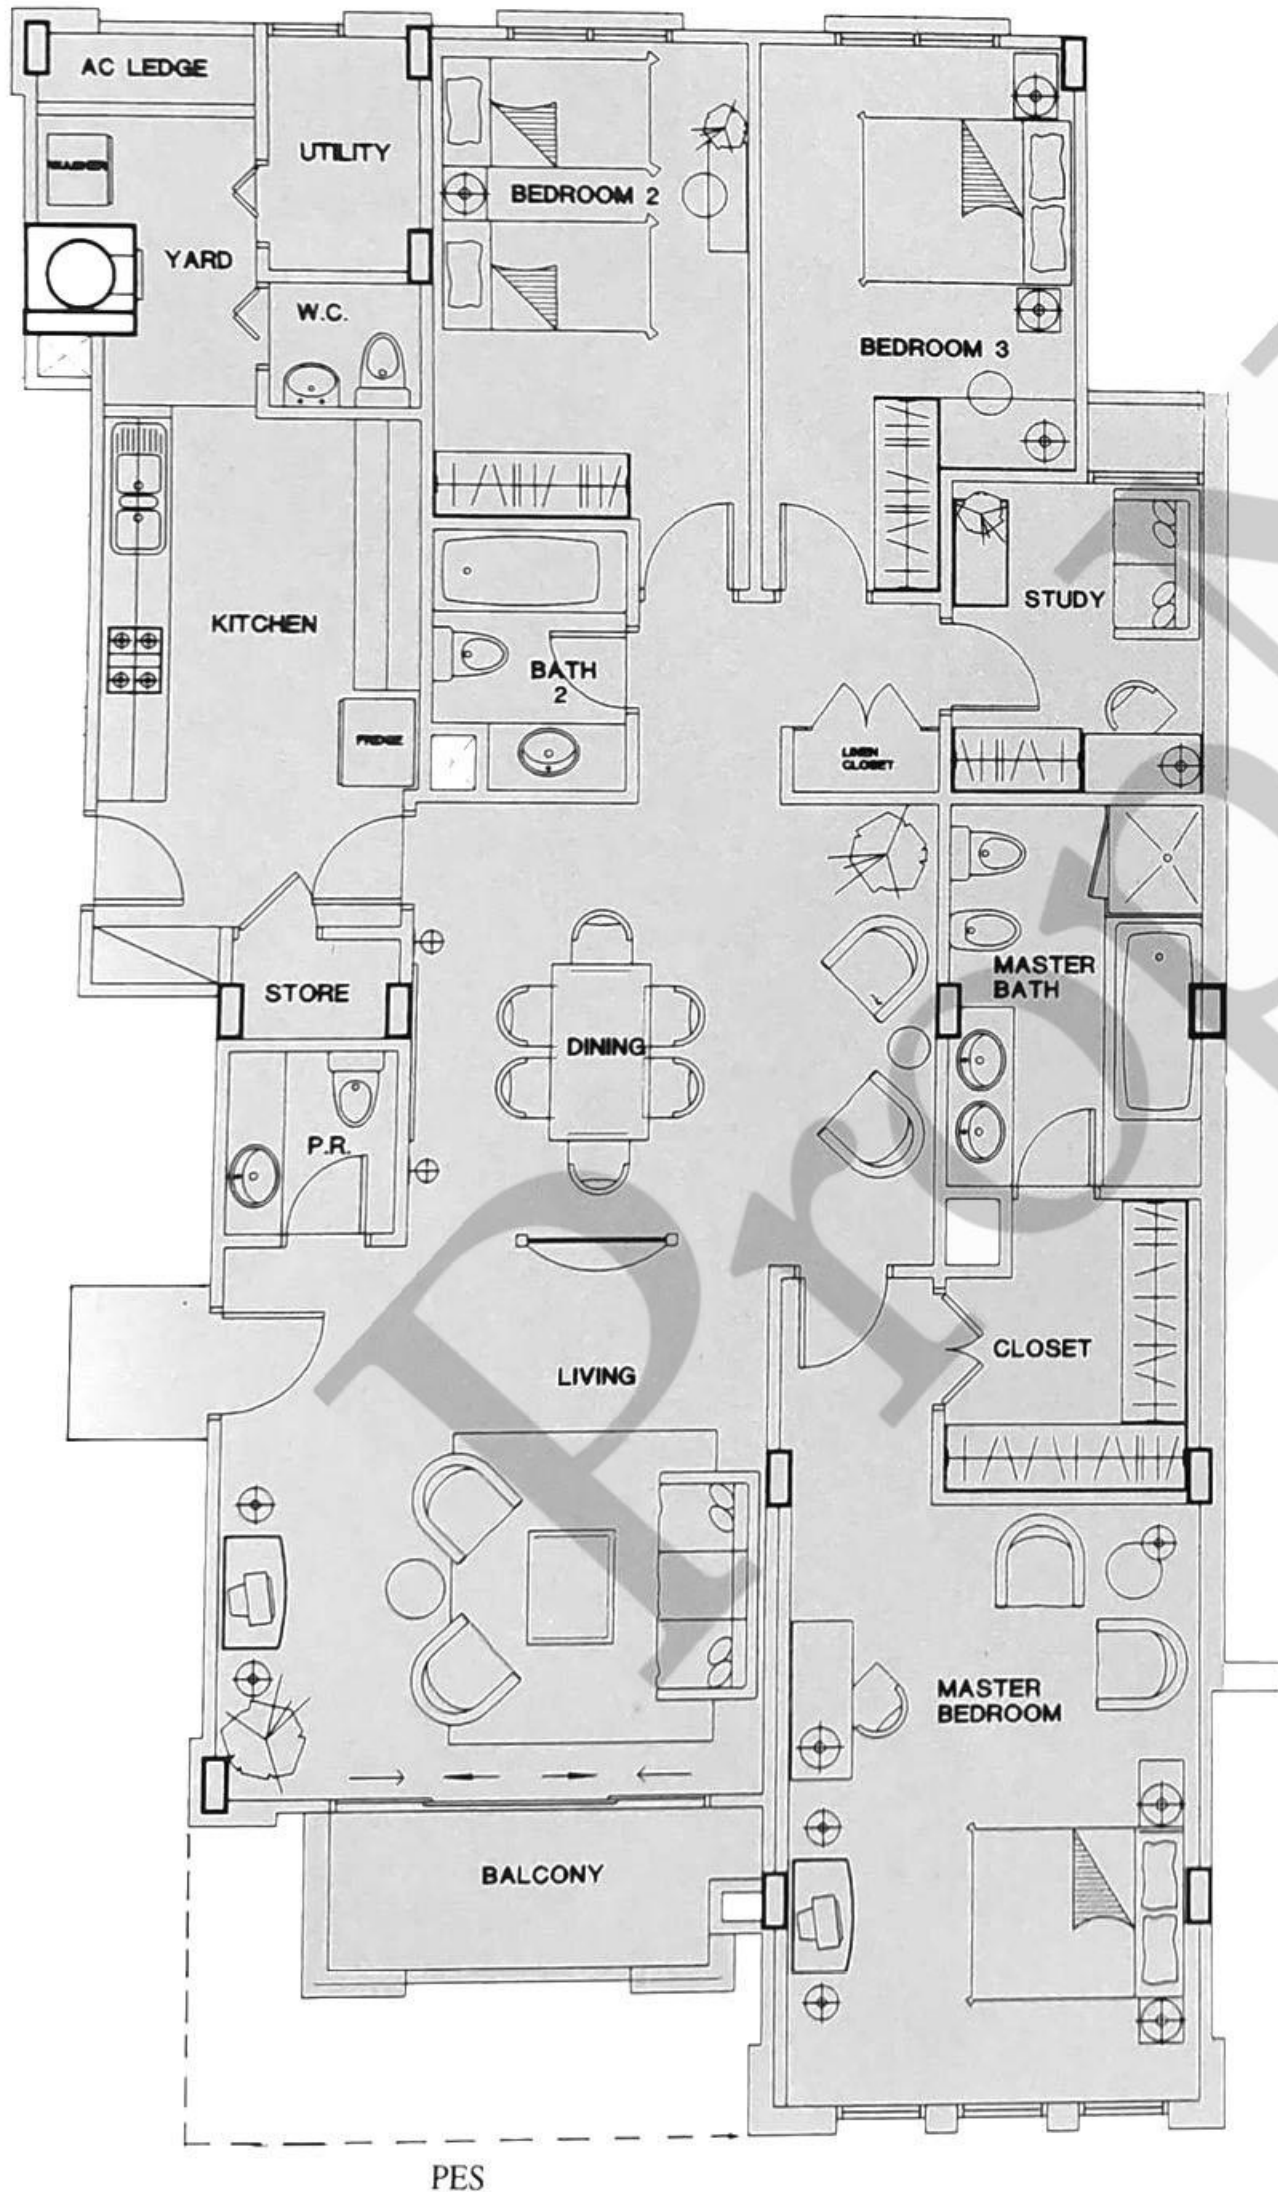

TYPE D4

TYPE D4

Guide to major areas	Approx. sq ft
Living/Dining	681
Master Bedroom	254
Bedroom 2	128
Bedroom 3	117
Study/Guest Room	148
Kitchen	146
Balcony	61
Others	510
TOTAL FLOOR AREA	2045 *

* Except for the following units:

*Except the following units:

Block 1	
#01-08 with PES	2777
Block 3	
#01-07 with PES	2798
Block 4	
#01-08 with PES	2810

TYPE B2

TYPE B2

Guide to major areas	Approx. sq ft
Living/Dining	400
Master Bedroom	210
Bedroom 2	131
Kitchen	99
Balcony	23
Others	203
TOTAL FLOOR AREA	1066

TYPE P1

TYPE P1

Guide to major areas	Approx. sq ft
Living/Dining	1048
Master Bedroom	318
Bedroom 2	141
Bedroom 3	180
Bedroom 4	129
Kitchen	260
Balcony	256
Others	596
TOTAL FLOOR AREA	2928

TYPE D

TYPE D

Guide to major areas	Approx. sq ft
Living/Dining	623
Master Bedroom	263
Bedroom 2	153
Bedroom 3	151
Study Room	81
Kitchen	158
Balcony	64
Others	337
TOTAL FLOOR AREA	1830

Total floor area on the first storey with private enclosed space is 1,937 sq.ft.

TYPE D3

TYPE D3

Guide to major areas Approx. sq ft

Living/Dining	575
Master Bedroom	281
Bedroom 2	155
Bedroom 3	153
Study Room	81
Kitchen	136
Balcony	63
Others	407
TOTAL FLOOR AREA	1851 *