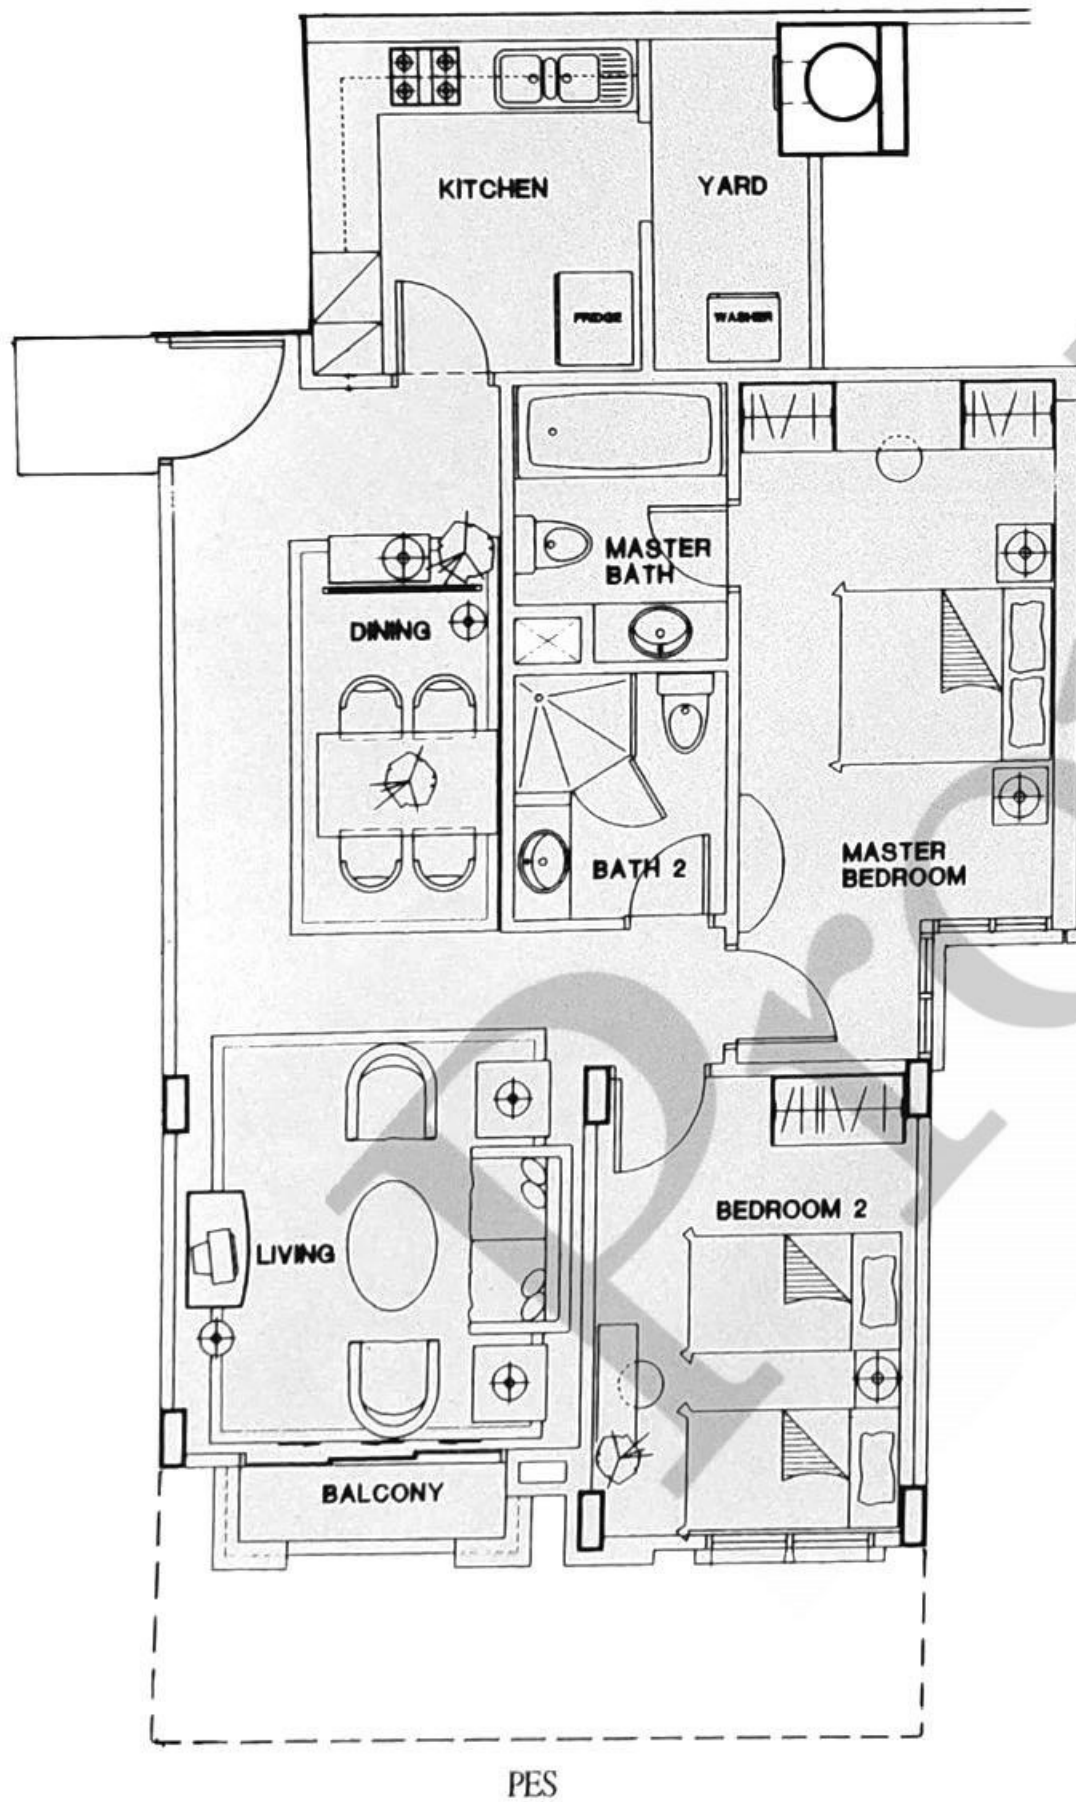

TYPE B1

TYPE B1

Guide to major areas	Approx. sq ft
Living/Dining	359
Master Bedroom	181
Bedroom 2	129
Kitchen	97
Balcony	23
Others	158
TOTAL FLOOR AREA	947

Total floor area on the first storey with private enclosed space is 1,054 sq ft