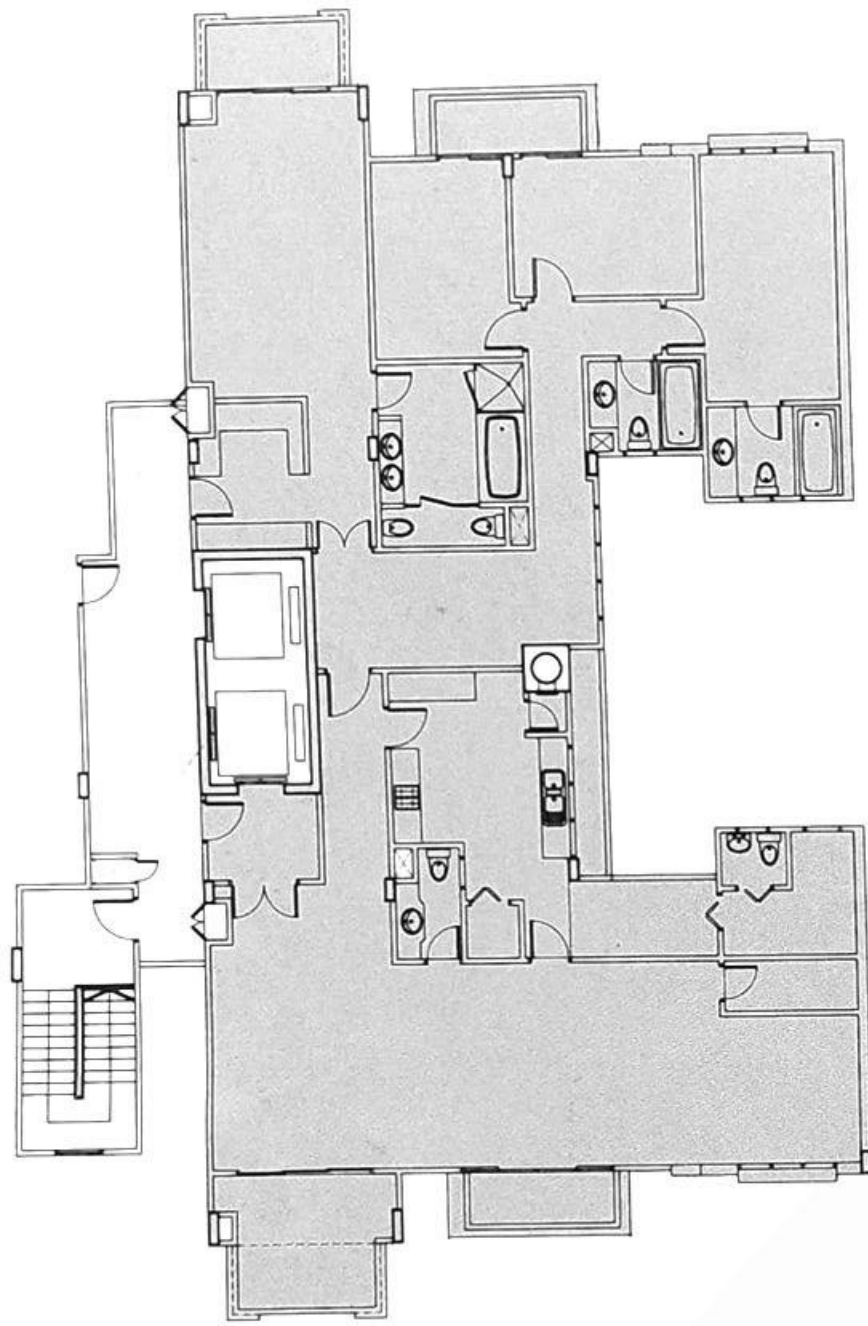

Total floor area on the first storey with private enclosed space is 2,163 sq ft

TYPE P3 - LOWER

TYPE P3 - LOWER

Guide to major areas	Approx. sq ft
Living/Dining	676
Kitchen	335
Balcony	56
Others	421
TOTAL LOWER FLOOR AREA	1488

TYPE P1

TYPE P1

Guide to major areas	Approx. sq ft
Living/Dining	1048
Master Bedroom	318
Bedroom 2	141
Bedroom 3	180
Bedroom 4	129
Kitchen	260
Balcony	256
Others	596
TOTAL FLOOR AREA	2928

TYPE D

TYPE D

Guide to major areas	Approx. sq ft
Living/Dining	623
Master Bedroom	263
Bedroom 2	153
Bedroom 3	151
Study Room	81
Kitchen	158
Balcony	64
Others	337
TOTAL FLOOR AREA	1830

Total floor area on the first storey with private enclosed space is 1,937 sq.ft.

TYPE D3

TYPE D3

Guide to major areas Approx. sq ft

Living/Dining	575
Master Bedroom	281
Bedroom 2	155
Bedroom 3	153
Study Room	81
Kitchen	136
Balcony	63
Others	407
TOTAL FLOOR AREA	1851 *