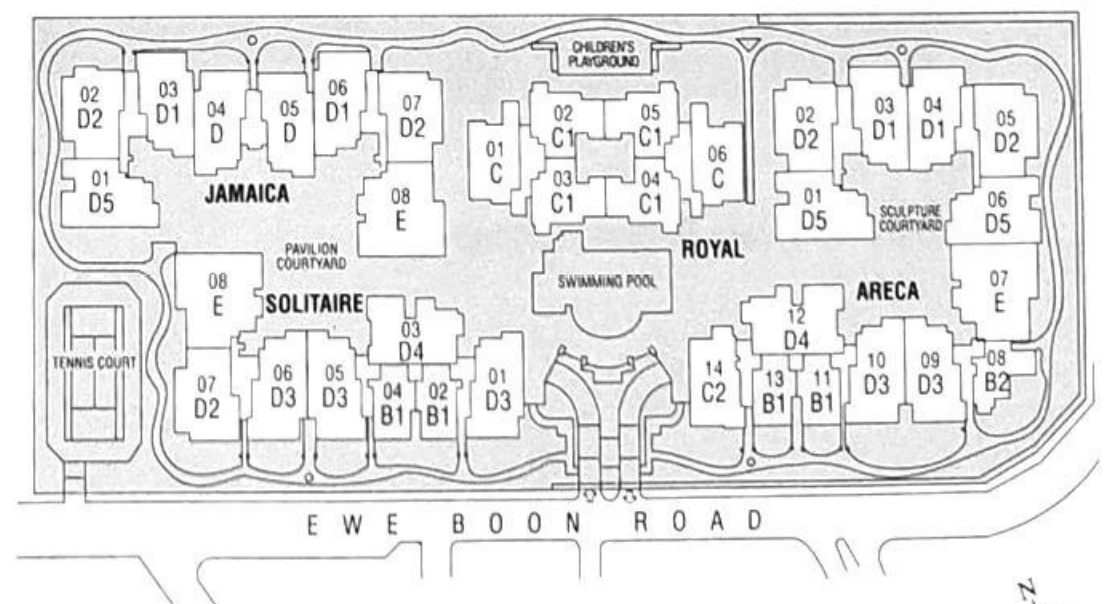

TYPE B1

Guide to major areas	Approx. sq ft
Living/Dining	359
Master Bedroom	181
Bedroom 2	129
Kitchen	97
Balcony	23
Others	158
TOTAL FLOOR AREA	947

Total floor area on the first storey with private enclosed space is 1,054 sq ft