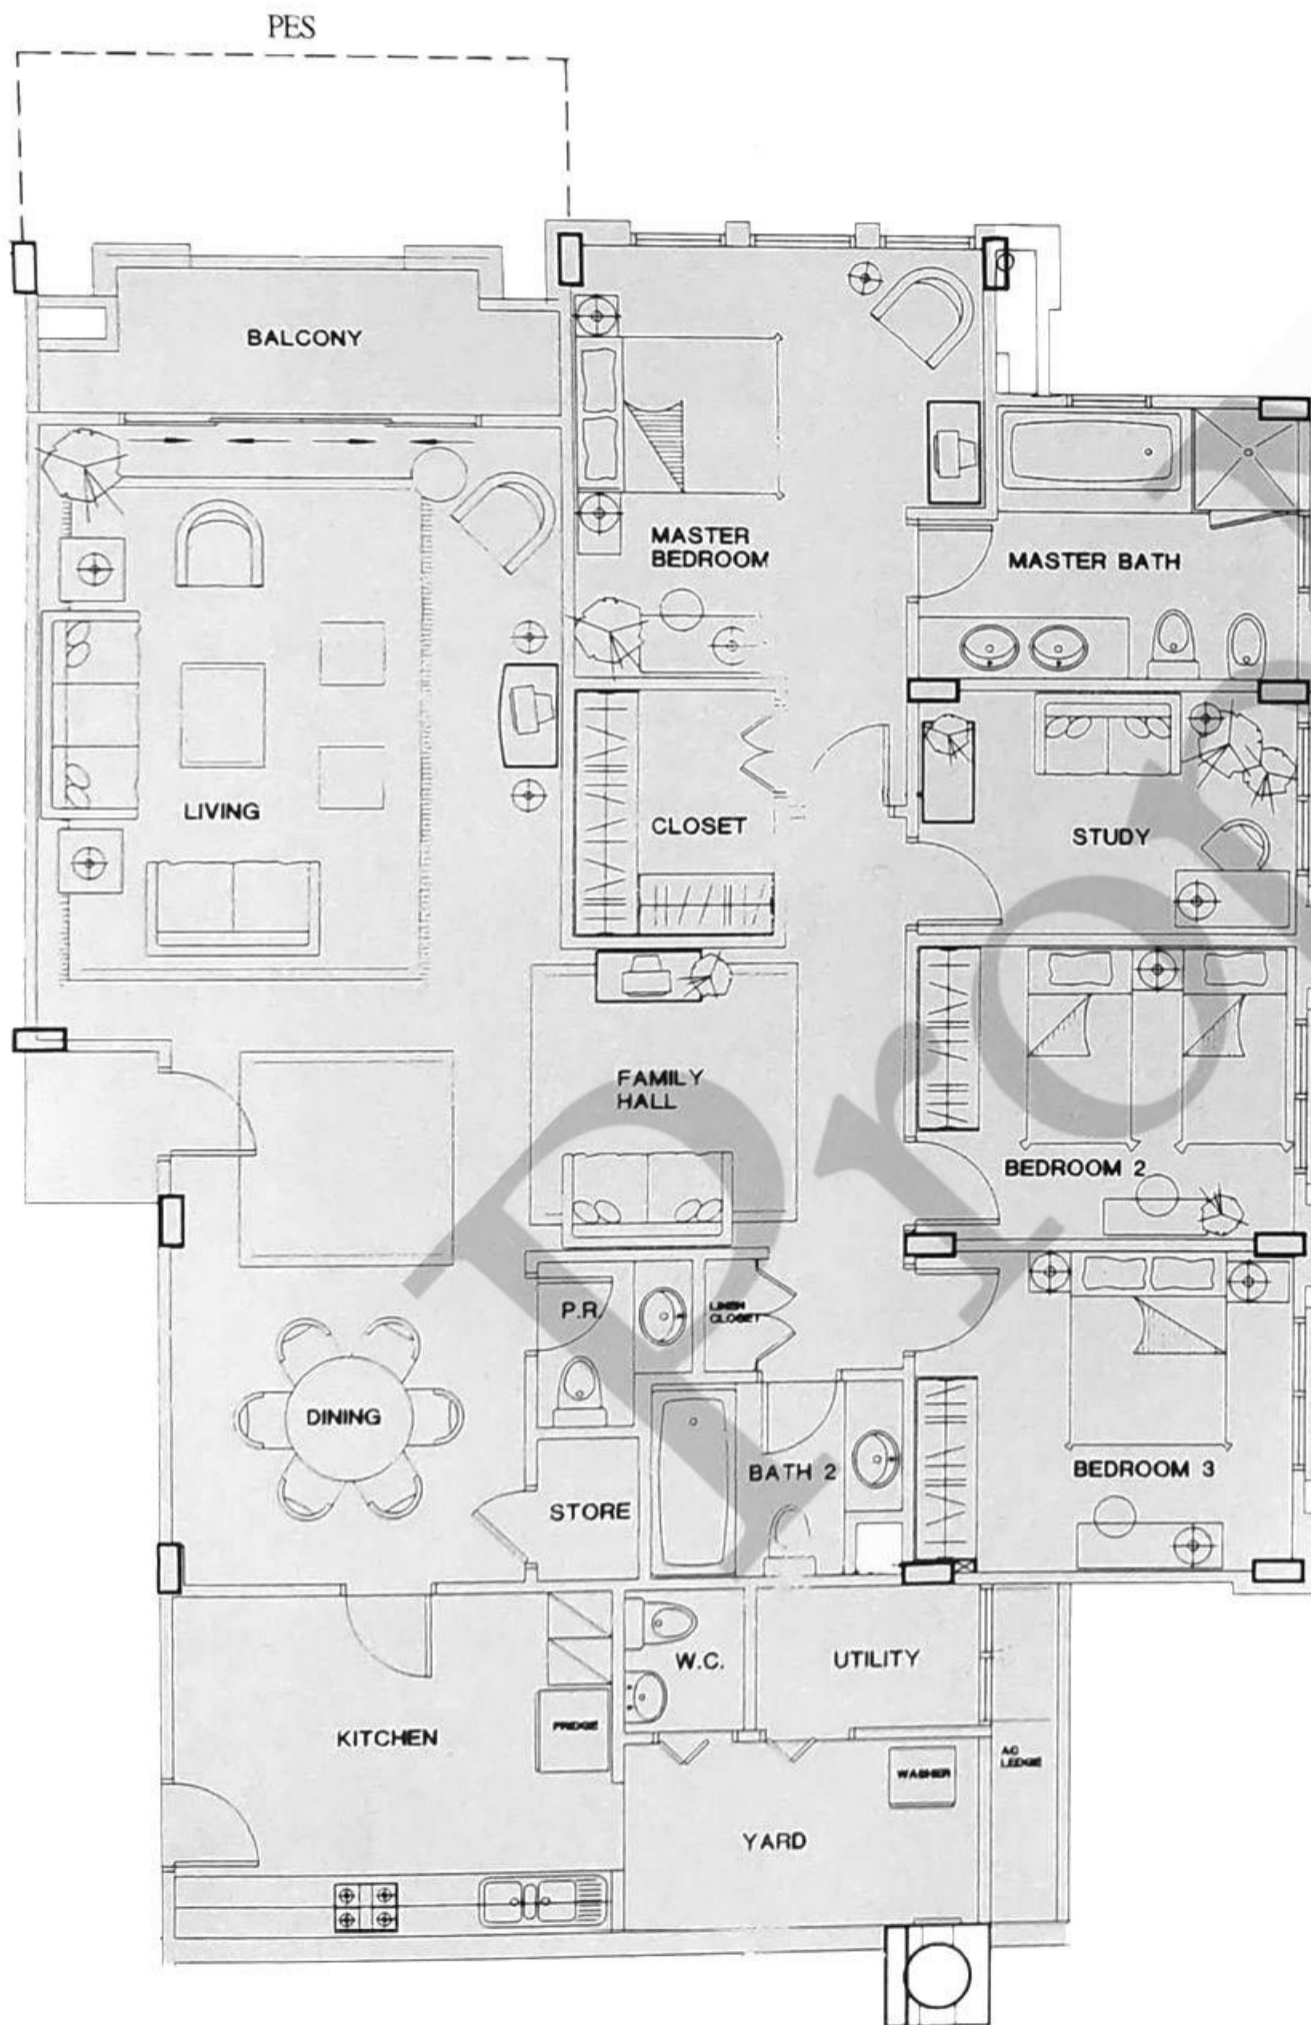

TYPE D4

TYPE D4

Guide to major areas	Approx. sq ft
Living/Dining	681
Master Bedroom	254
Bedroom 2	128
Bedroom 3	117
Study/Guest Room	148
Kitchen	146
Balcony	61
Others	510
TOTAL FLOOR AREA	2045 *

* Except for the following units:

Block 3	
#01-12 with PES	2131
Block 4	
#01-03 with PES	2131
#02-03 to #04-03	2034

TYPE E

TYPE E

Guide to major areas Approx. sq ft

Living/Dining	994
Master Bedroom	337
Bedroom 2	166
Bedroom 3	153
Bedroom 4	171
Kitchen	161
Balcony	61
Others	616
TOTAL FLOOR AREA	2659 *

*Except the following units:

Block 1	
#01-08 with PES	2777
Block 3	
#01-07 with PES	2798
Block 4	
#01-08 with PES	2810

TYPE B2

TYPE B2

Guide to major areas	Approx. sq ft
Living/Dining	400
Master Bedroom	210
Bedroom 2	131
Kitchen	99
Balcony	23
Others	203
TOTAL FLOOR AREA	1066

Total floor area on the first storey with private enclosed space is 1,206 sq ft

TYPE D2

TYPE D2

Guide to major areas Approx. sq ft

Living/Dining	672
Master Bedroom	188
Bedroom 2	120
Bedroom 3	131
Study Room	101
Kitchen	160
Balcony	74
Others	438
TOTAL FLOOR AREA	1884 *